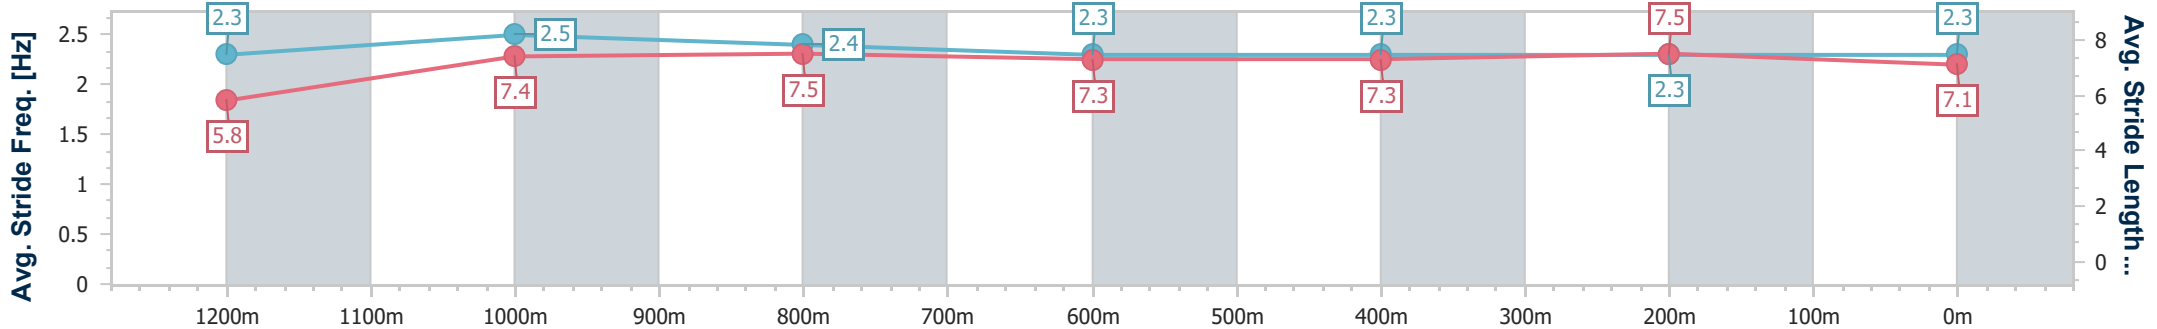

Horse/Jockey Name	Superzoom
Final Rank	7
Fastest Section Time (Section)	0:10.62 (1200m)
Top Speed [km/h] (Section)	68.9 (1200m)
Race State	Finished

Doomben QLD Professional
Race 2: CASCADE Colts, Geldings and Entires Maiden Plate - 1350m
05 June 2024 - 13:10
Track Rating: Soft 5, Weather: Fine, Rail Position: +7m Entire

BRISBANE
RACING CLUB

Section	Overall	1200m	1000m	800m	600m	400m	200m
Section Times	1:20.96 [7] (0:11.19)	1:09.77 [5] (0:10.62)	0:59.15 [3] (0:11.18)	0:47.97 [3] (0:12.04)	0:35.93 [3] (0:11.88)	0:24.05 [4] (0:11.63)	0:12.42 [6] (0:12.42)
Average Speed [km/h]	48.5	67.6	64.6	60.1	60.4	61.9	58.0
Top Speed [km/h]	67.1	68.9	67.2	61.3	61.9	62.6	61.0
Avg. Dist. to Rail [m]	1.3	0.7	1.0	0.6	0.3	1.0	0.9
Avg. Stride Freq. [Hz]	2.3	2.5	2.4	2.3	2.3	2.3	2.3
Avg. Stride Length [m]	5.8	7.4	7.5	7.3	7.3	7.5	7.1

- [ ] Ranking at each section and finish
- -.-.- No data available at this section
- NA No data available