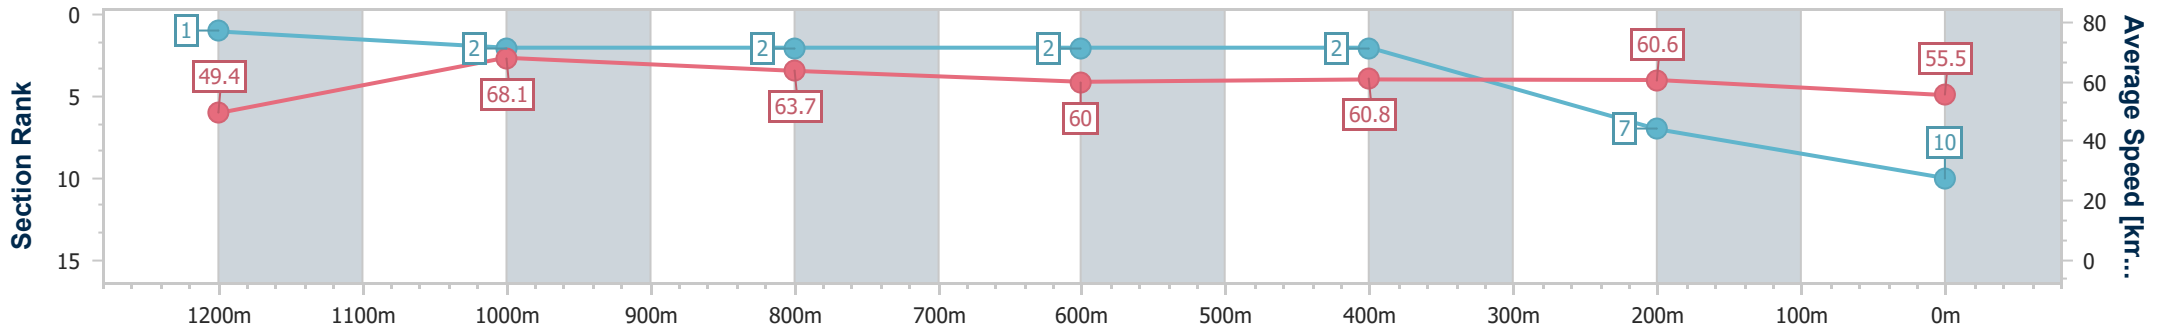

- [ ] Ranking at each section and finish
- .-.- No data available at this section
- NA No data available

Horse/Jockey Name	Victory Melody
Final Rank	10
Fastest Section Time (Section)	0:10.57 (1200m)
Top Speed [km/h] (Section)	70.0 (1200m)
Race State	Finished

Section	Overall	1200m	1000m	800m	600m	400m	200m
Section Times	1:21.56 [10] (0:11.01)	1:10.55 [1] (0:10.57)	0:59.98 [2] (0:11.32)	0:48.66 [2] (0:12.01)	0:36.65 [2] (0:11.84)	0:24.81 [2] (0:11.86)	0:12.95 [7] (0:12.95)
Average Speed [km/h]	49.4	68.1	63.7	60.0	60.8	60.6	55.5
Top Speed [km/h]	68.0	70.0	66.7	61.4	61.2	61.7	58.7
Avg. Dist. to Rail [m]	10.4	2.7	1.3	0.3	0.5	0.9	1.4
Avg. Stride Freq. [Hz]	2.3	2.4	2.2	2.2	2.2	2.2	2.2
Avg. Stride Length [m]	6.0	8.0	7.9	7.7	7.6	7.5	7.2