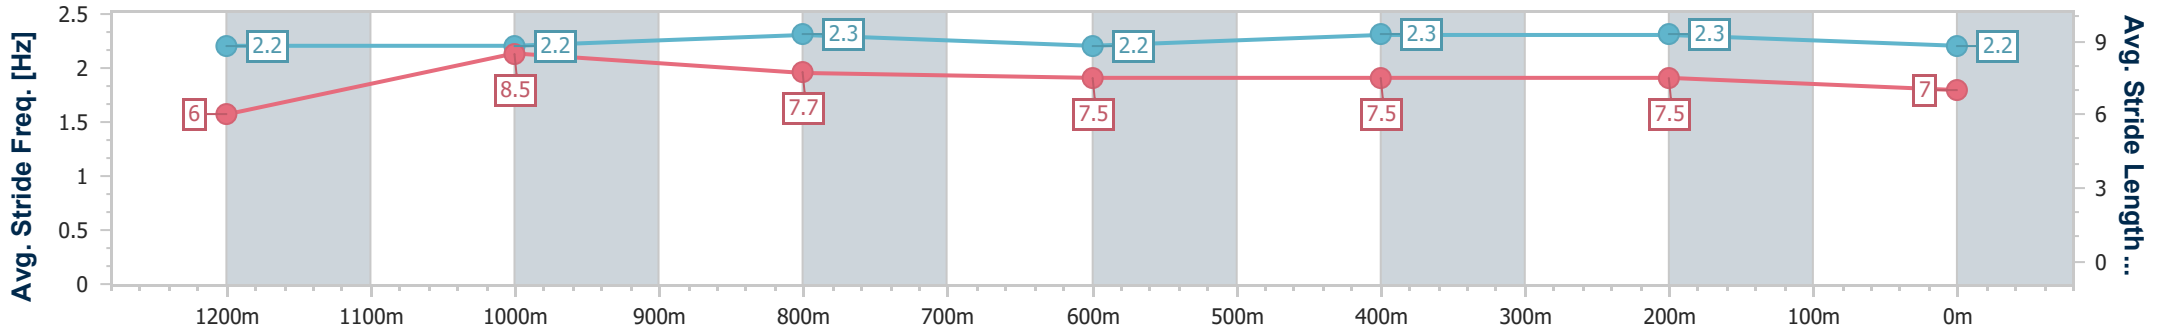

- [ ] Ranking at each section and finish
- .-.- No data available at this section
- NA No data available

Horse/Jockey Name	Tuck
Final Rank	11
Fastest Section Time (Section)	0:10.85 (1200m)
Top Speed [km/h] (Section)	68.4 (1200m)
Race State	Finished

Section	Overall	1200m	1000m	800m	600m	400m	200m
Section Times	1:22.15 [11] (0:11.03)	1:11.12 [3] (0:10.85)	1:00.27 [5] (0:11.47)	0:48.80 [5] (0:12.09)	0:36.71 [7] (0:11.87)	0:24.84 [8] (0:11.68)	0:13.16 [10] (0:13.16)
Average Speed [km/h]	49.0	66.5	63.2	60.4	61.4	62.1	54.8
Top Speed [km/h]	67.0	68.4	64.8	63.1	63.4	63.1	59.8
Avg. Dist. to Rail [m]	4.7	3.0	2.7	2.4	2.7	4.0	4.9
Avg. Stride Freq. [Hz]	2.2	2.2	2.3	2.2	2.3	2.3	2.2
Avg. Stride Length [m]	6.0	8.5	7.7	7.5	7.5	7.5	7.0