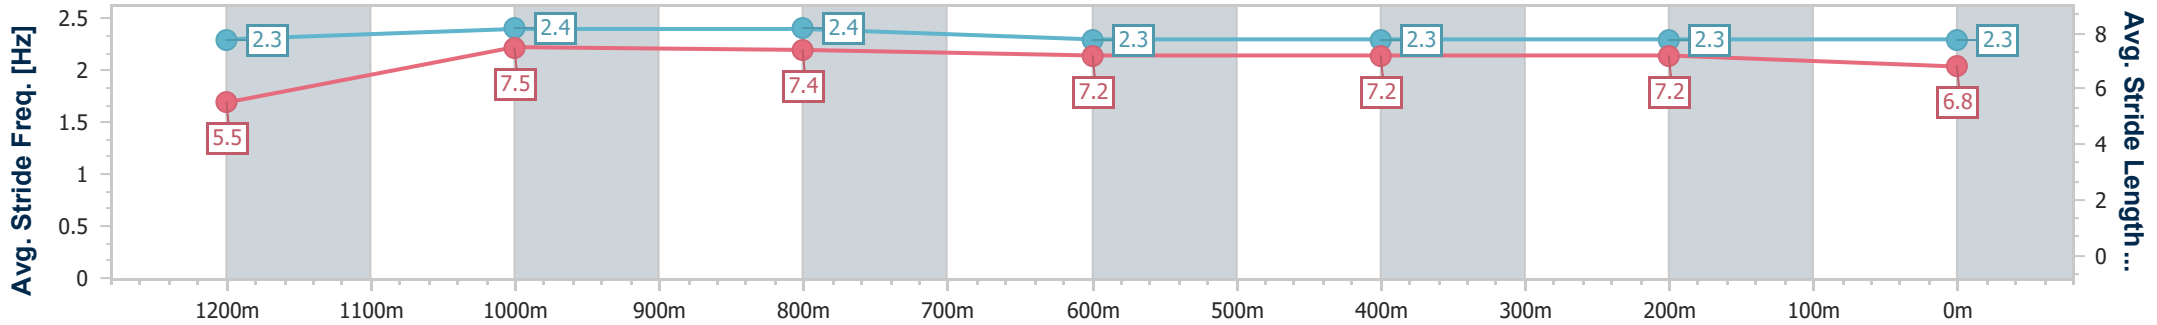

Horse/Jockey Name	Ready To Thunder
Final Rank	13
Fastest Section Time (Section)	0:11.17 (1200m)
Top Speed [km/h] (Section)	65.4 (1200m)
Race State	Finished

Doomben QLD Professional
Race 2: CASCADE Colts, Geldings and Entires Maiden Plate - 1350m
05 June 2024 - 13:10
Track Rating: Soft 5, Weather: Fine, Rail Position: +7m Entire

BRISBANE
RACING CLUB

Section	Overall	1200m	1000m	800m	600m	400m	200m
Section Times	1:23.16 [13] (0:11.92)	1:11.24 [13] (0:11.17)	1:00.07 [13] (0:11.28)	0:48.79 [13] (0:11.85)	0:36.94 [13] (0:11.95)	0:24.99 [13] (0:11.79)	0:13.20 [13] (0:13.20)
Average Speed [km/h]	45.4	64.5	63.7	60.9	60.4	60.7	54.8
Top Speed [km/h]	63.2	65.4	65.2	62.3	61.2	62.1	58.5
Avg. Dist. to Rail [m]	2.8	0.5	0.3	0.4	0.3	1.1	0.8
Avg. Stride Freq. [Hz]	2.3	2.4	2.4	2.3	2.3	2.3	2.3
Avg. Stride Length [m]	5.5	7.5	7.4	7.2	7.2	7.2	6.8

- [ ] Ranking at each section and finish
- -.-.- No data available at this section
- NA No data available