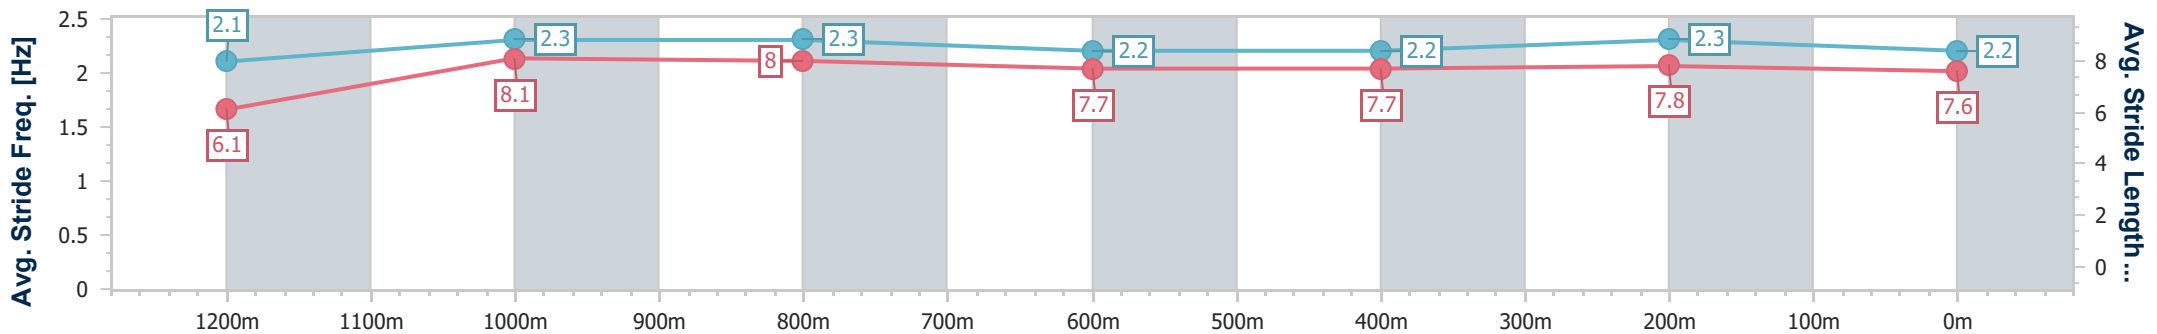

Section	Overall	1200m	1000m	800m	600m	400m	200m
Section Times	1:21.05 [8] (0:11.67)	1:09.38 [10] (0:10.94)	0:58.44 [11] (0:11.10)	0:47.34 [10] (0:11.91)	0:35.43 [9] (0:11.89)	0:23.54 [10] (0:11.43)	0:12.11 [9] (0:12.11)
Average Speed [km/h]	46.4	65.9	65.5	61.0	60.9	63.2	59.3
Top Speed [km/h]	63.5	68.3	68.3	62.9	62.9	64.0	62.1
Avg. Dist. to Rail [m]	7.9	3.0	2.9	1.9	1.0	2.3	2.8
Avg. Stride Freq. [Hz]	2.1	2.3	2.3	2.2	2.2	2.3	2.2
Avg. Stride Length [m]	6.1	8.1	8.0	7.7	7.7	7.8	7.6