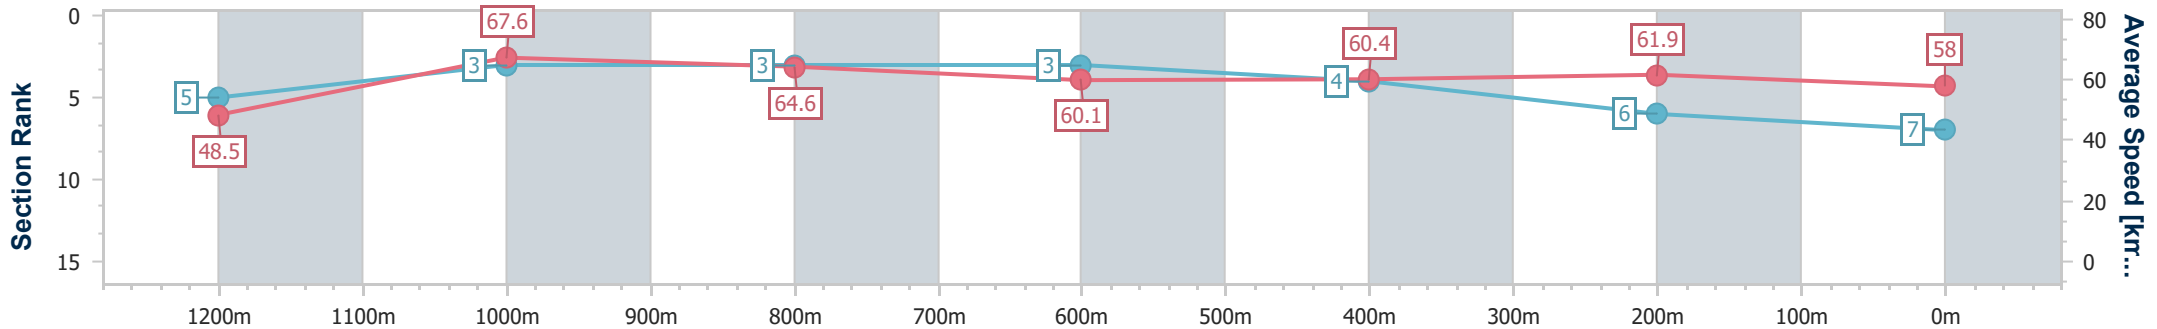

Horse/Jockey Name	Superzoom
Final Rank	7
Fastest Section Time (Section)	0:10.62 (1200m)
Top Speed [km/h] (Section)	68.9 (1200m)
Race State	Finished

Doomben QLD Professional
Race 2: CASCADE Colts, Geldings and Entires Maiden Plate - 1350m
05 June 2024 - 13:10
Track Rating: Soft 5, Weather: Fine, Rail Position: +7m Entire

BRISBANE
RACING CLUB

Section	Overall	1200m	1000m	800m	600m	400m	200m
Section Times	1:20.96 [7] (0:11.19)	1:09.77 [5] (0:10.62)	0:59.15 [3] (0:11.18)	0:47.97 [3] (0:12.04)	0:35.93 [3] (0:11.88)	0:24.05 [4] (0:11.63)	0:12.42 [6] (0:12.42)
Average Speed [km/h]	48.5	67.6	64.6	60.1	60.4	61.9	58.0
Top Speed [km/h]	67.1	68.9	67.2	61.3	61.9	62.6	61.0
Avg. Dist. to Rail [m]	1.3	0.7	1.0	0.6	0.3	1.0	0.9
Avg. Stride Freq. [Hz]	2.3	2.5	2.4	2.3	2.3	2.3	2.3
Avg. Stride Length [m]	5.8	7.4	7.5	7.3	7.3	7.5	7.1

- [ ] Ranking at each section and finish
- -.-.- No data available at this section
- NA No data available