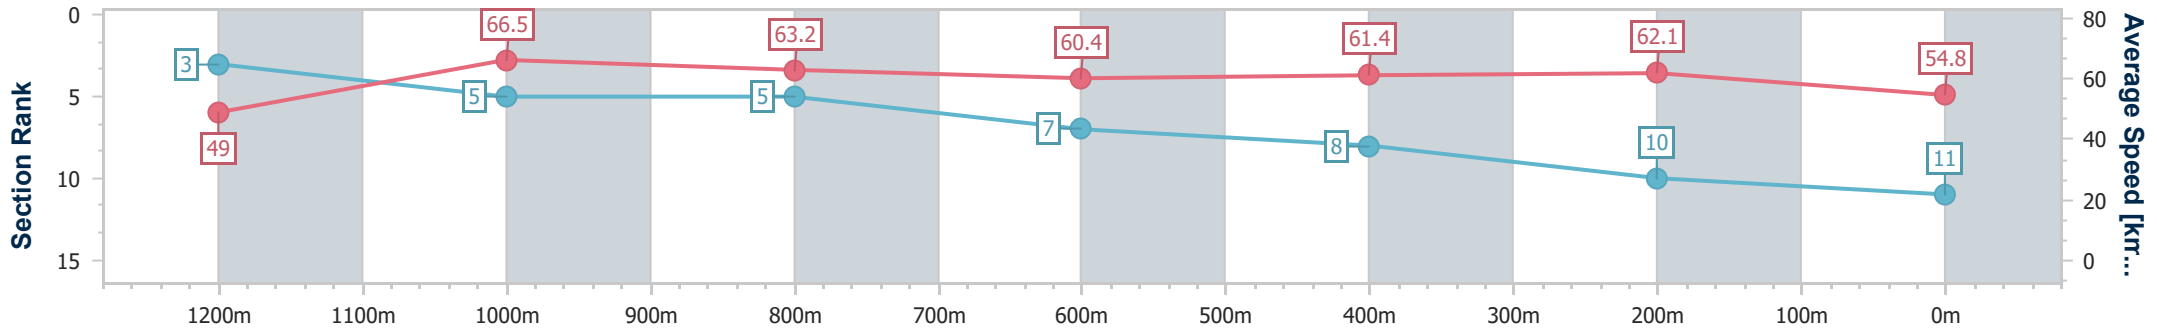

Section	Overall	1200m	1000m	800m	600m	400m	200m
Section Times	1:22.15 [11] (0:11.03)	1:11.12 [3] (0:10.85)	1:00.27 [5] (0:11.47)	0:48.80 [5] (0:12.09)	0:36.71 [7] (0:11.87)	0:24.84 [8] (0:11.68)	0:13.16 [10] (0:13.16)
Average Speed [km/h]	49.0	66.5	63.2	60.4	61.4	62.1	54.8
Top Speed [km/h]	67.0	68.4	64.8	63.1	63.4	63.1	59.8
Avg. Dist. to Rail [m]	4.7	3.0	2.7	2.4	2.7	4.0	4.9
Avg. Stride Freq. [Hz]	2.2	2.2	2.3	2.2	2.3	2.3	2.2
Avg. Stride Length [m]	6.0	8.5	7.7	7.5	7.5	7.5	7.0