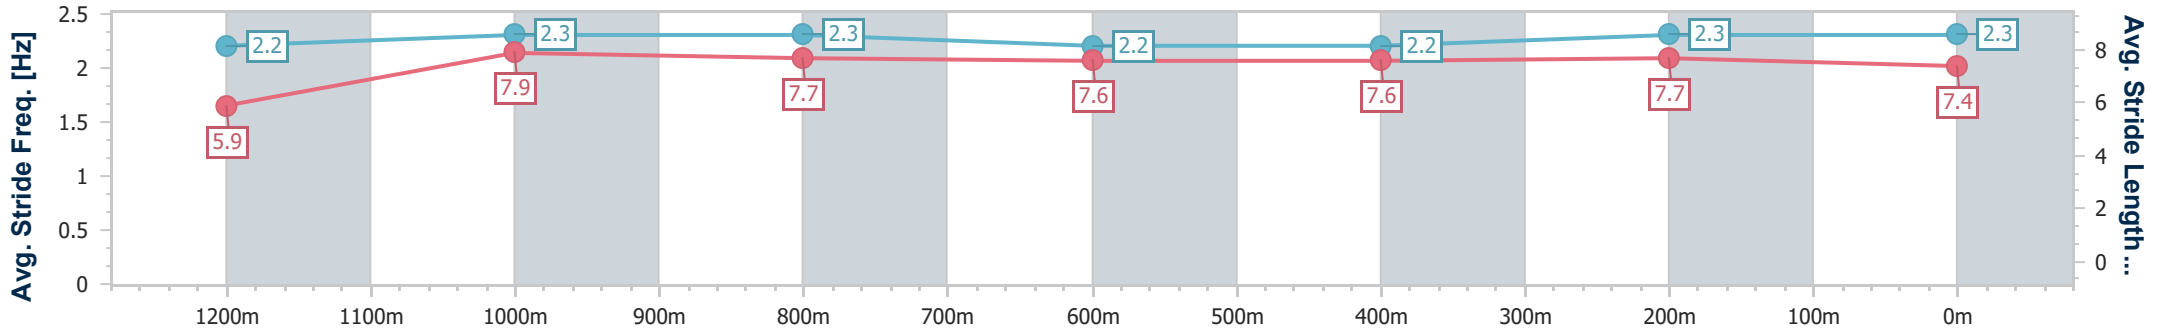

Section	Overall	1200m	1000m	800m	600m	400m	200m
Section Times	1:20.36 [3] (0:11.44)	1:08.92 [9] (0:10.96)	0:57.96 [9] (0:11.27)	0:46.69 [9] (0:11.88)	0:34.81 [8] (0:11.70)	0:23.11 [7] (0:11.19)	0:11.92 [5]
Average Speed [km/h]	47.1	65.9	64.1	60.6	61.7	64.5	60.2
Top Speed [km/h]	61.6	66.7	66.6	61.3	62.5	66.2	62.8
Avg. Dist. to Rail [m]	7.7	2.0	1.6	0.5	0.2	2.6	4.2
Avg. Stride Freq. [Hz]	2.2	2.3	2.3	2.2	2.2	2.3	2.3
Avg. Stride Length [m]	5.9	7.9	7.7	7.6	7.6	7.7	7.4