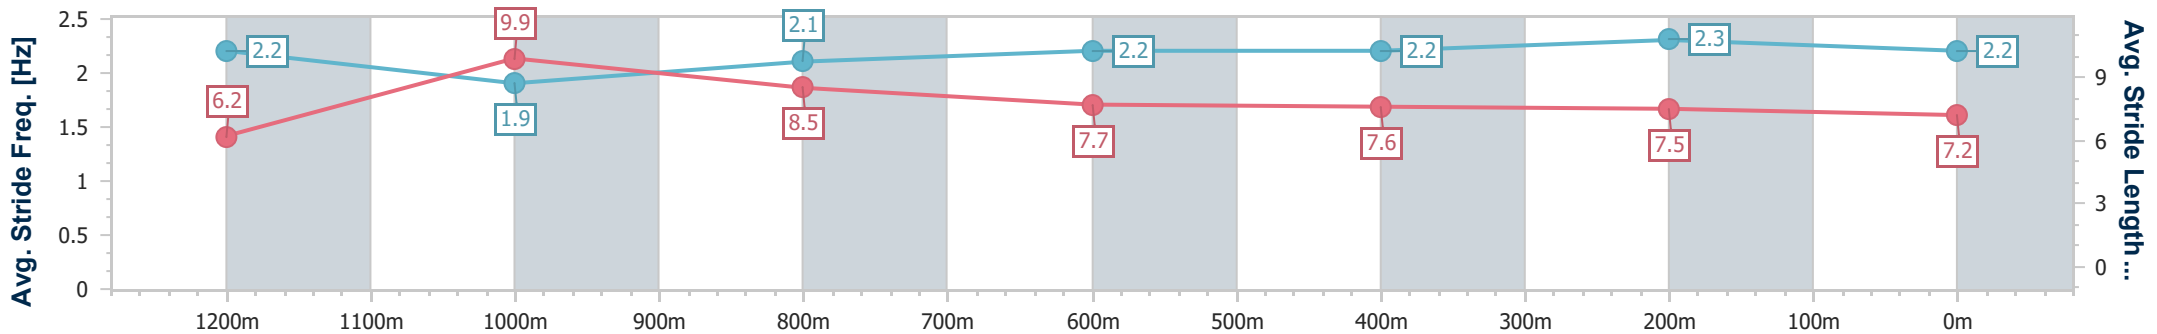

Section	Overall	1200m	1000m	800m	600m	400m	200m
Section Times	1:20.92 [6] (0:11.02)	1:09.90 [2] (0:10.53)	0:59.37 [1] (0:11.28)	0:48.09 [1] (0:11.97)	0:36.12 [1] (0:11.84)	0:24.28 [1] (0:11.63)	0:12.65 [3] (0:12.65)
Average Speed [km/h]	49.0	68.5	63.9	60.0	60.3	61.5	57.1
Top Speed [km/h]	67.7	70.0	66.8	61.4	61.4	63.4	59.7
Avg. Dist. to Rail [m]	4.8	1.3	0.3	0.4	1.5	1.3	1.6
Avg. Stride Freq. [Hz]	2.2	1.9	2.1	2.2	2.2	2.3	2.2
Avg. Stride Length [m]	6.2	9.9	8.5	7.7	7.6	7.5	7.2