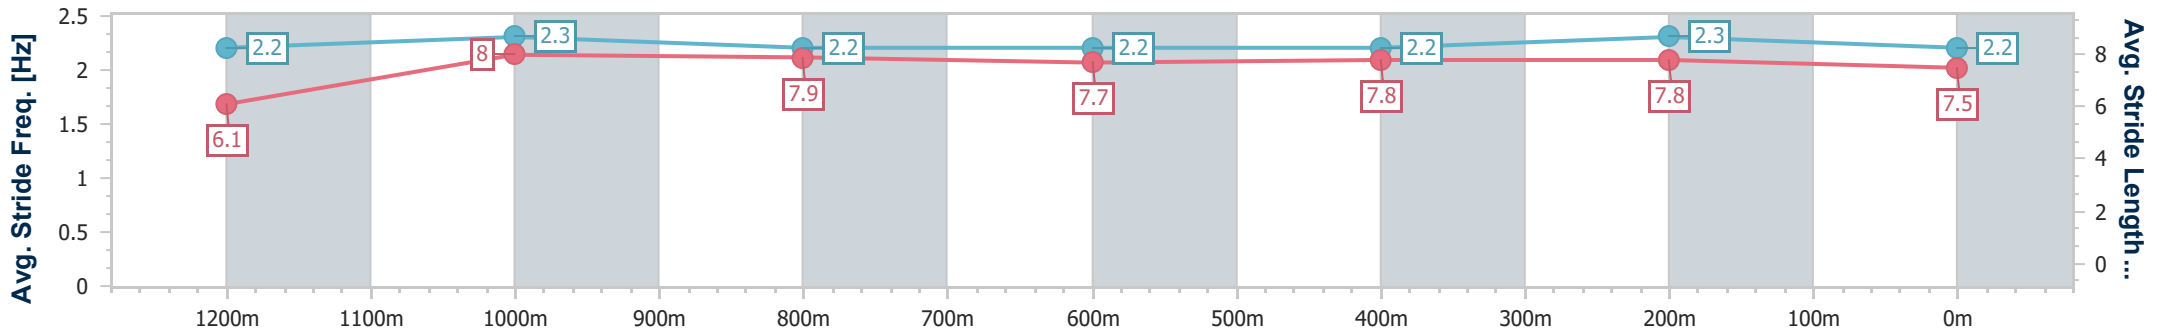

Section	Overall	1200m	1000m	800m	600m	400m	200m
Section Times	1:20.30 [2] (0:11.29)	1:09.01 [7] (0:10.83)	0:58.18 [7] (0:11.43)	0:46.75 [7] (0:11.80)	0:34.95 [5] (0:11.67)	0:23.28 [5] (0:11.23)	0:12.05 [2] (0:12.05)
Average Speed [km/h]	48.1	66.5	63.0	61.2	61.6	64.4	59.7
Top Speed [km/h]	66.2	67.2	66.2	61.9	63.7	65.6	63.2
Avg. Dist. to Rail [m]	8.6	2.6	1.4	0.2	0.4	3.3	3.1
Avg. Stride Freq. [Hz]	2.2	2.3	2.2	2.2	2.2	2.3	2.2
Avg. Stride Length [m]	6.1	8.0	7.9	7.7	7.8	7.8	7.5