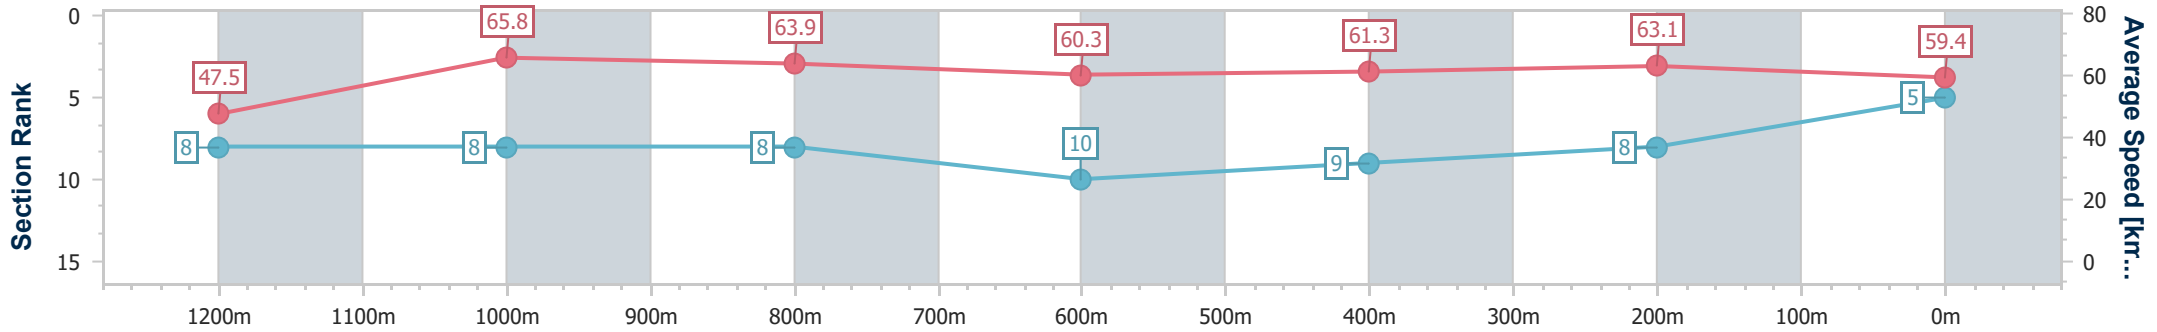

Section	Overall	1200m	1000m	800m	600m	400m	200m
Section Times	1:20.87 [5] (0:11.41)	1:09.46 [8] (0:10.93)	0:58.53 [8] (0:11.32)	0:47.21 [8] (0:12.02)	0:35.19 [10] (0:11.64)	0:23.55 [9] (0:11.39)	0:12.16 [8] (0:12.16)
Average Speed [km/h]	47.5	65.8	63.9	60.3	61.3	63.1	59.4
Top Speed [km/h]	64.5	67.0	66.6	61.1	63.7	64.2	61.0
Avg. Dist. to Rail [m]	2.1	0.3	1.1	1.1	1.1	1.6	1.8
Avg. Stride Freq. [Hz]	2.2	2.2	2.2	2.1	2.2	2.2	2.1
Avg. Stride Length [m]	6.2	8.4	8.2	7.9	7.9	7.9	7.7