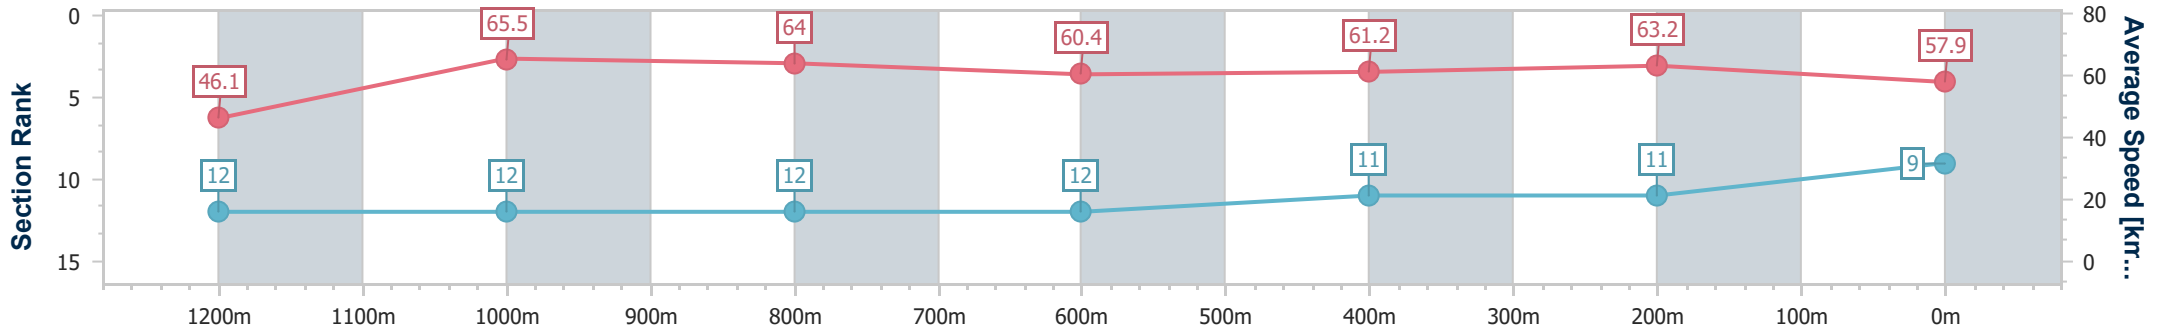

Horse/Jockey Name	Eneshi
Final Rank	9
Fastest Section Time (Section)	0:10.97 (1200m)
Top Speed [km/h] (Section)	67.3 (1200m)
Race State	Finished

Doomben QLD Professional
Race 2: CASCADE Colts, Geldings and Entires Maiden Plate - 1350m
05 June 2024 - 13:10
Track Rating: Soft 5, Weather: Fine, Rail Position: +7m Entire

BRISBANE
RACING CLUB

Section	Overall	1200m	1000m	800m	600m	400m	200m
Section Times	1:21.47 [9] (0:11.74)	1:09.73 [12] (0:10.97)	0:58.76 [12] (0:11.32)	0:47.44 [12] (0:11.88)	0:35.56 [12] (0:11.74)	0:23.82 [11] (0:11.38)	0:12.44 [11] (0:12.44)
Average Speed [km/h]	46.1	65.5	64.0	60.4	61.2	63.2	57.9
Top Speed [km/h]	67.2	67.3	66.7	62.0	63.7	64.5	61.0
Avg. Dist. to Rail [m]	6.2	1.4	0.9	0.2	0.5	0.6	1.7
Avg. Stride Freq. [Hz]	2.4	2.4	2.4	2.3	2.3	2.4	2.3
Avg. Stride Length [m]	5.4	7.5	7.5	7.2	7.4	7.4	7.0

- [ ] Ranking at each section and finish
- -.-.- No data available at this section
- NA No data available