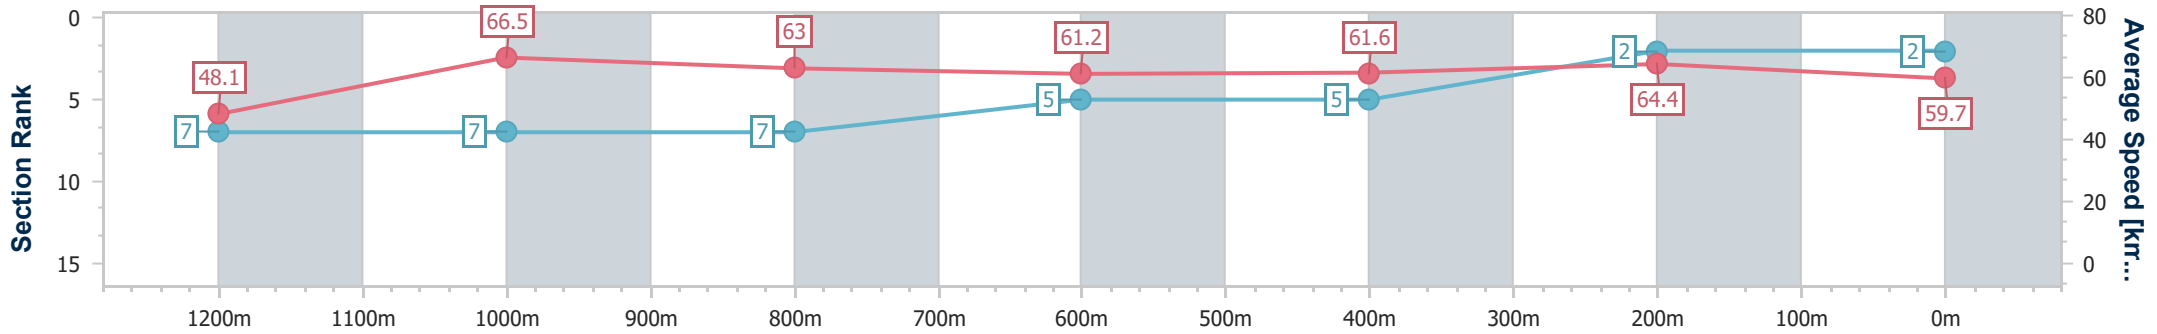

Section	Overall	1200m	1000m	800m	600m	400m	200m
Section Times	1:20.30 [2] (0:11.29)	1:09.01 [7] (0:10.83)	0:58.18 [7] (0:11.43)	0:46.75 [7] (0:11.80)	0:34.95 [5] (0:11.67)	0:23.28 [5] (0:11.23)	0:12.05 [2] (0:12.05)
Average Speed [km/h]	48.1	66.5	63.0	61.2	61.6	64.4	59.7
Top Speed [km/h]	66.2	67.2	66.2	61.9	63.7	65.6	63.2
Avg. Dist. to Rail [m]	8.6	2.6	1.4	0.2	0.4	3.3	3.1
Avg. Stride Freq. [Hz]	2.2	2.3	2.2	2.2	2.2	2.3	2.2
Avg. Stride Length [m]	6.1	8.0	7.9	7.7	7.8	7.8	7.5