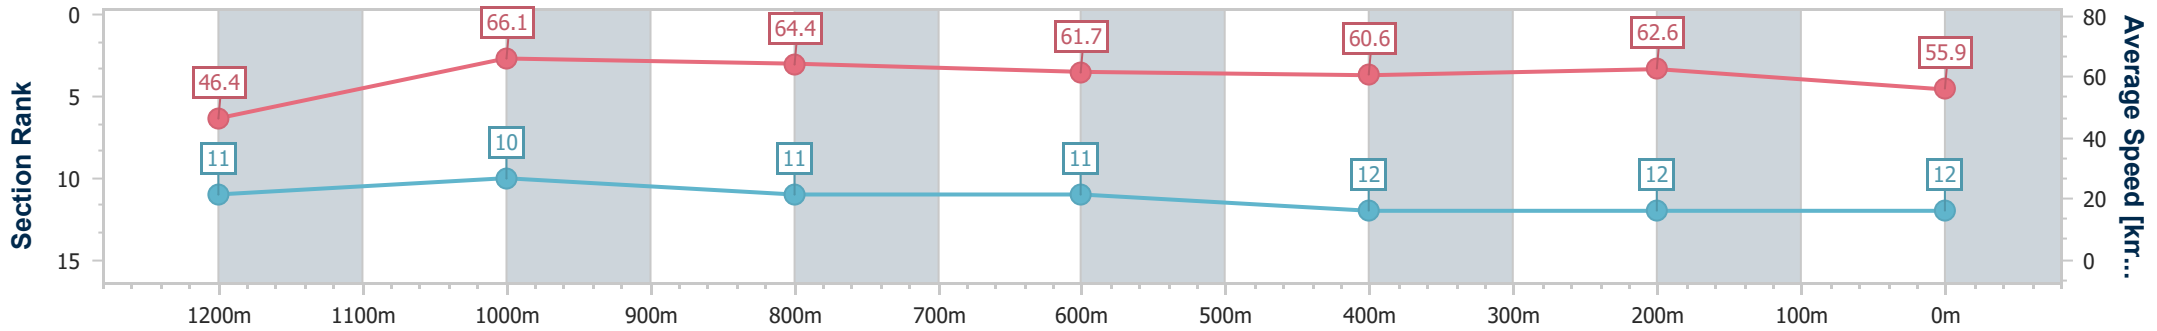

Horse/Jockey Name	Duke Of Lancaster
Final Rank	12
Fastest Section Time (Section)	0:10.89 (1200m)
Top Speed [km/h] (Section)	68.0 (1000m)
Race State	Finished

Doomben QLD Professional
Race 2: CASCADE Colts, Geldings and Entires Maiden Plate - 1350m
05 June 2024 - 13:10
Track Rating: Soft 5, Weather: Fine, Rail Position: +7m Entire

BRISBANE
RACING CLUB

Section	Overall	1200m	1000m	800m	600m	400m	200m
Section Times	1:22.27 [12] (0:11.69)	1:10.58 [11] (0:10.89)	0:59.69 [10] (0:11.23)	0:48.46 [11] (0:11.89)	0:36.57 [11] (0:12.11)	0:24.46 [12] (0:11.51)	0:12.95 [12] (0:12.95)
Average Speed [km/h]	46.4	66.1	64.4	61.7	60.6	62.6	55.9
Top Speed [km/h]	64.3	67.7	68.0	62.9	62.7	64.8	60.5
Avg. Dist. to Rail [m]	8.8	2.6	2.3	3.6	3.7	3.4	4.7
Avg. Stride Freq. [Hz]	2.3	2.5	2.4	2.3	2.3	2.4	2.3
Avg. Stride Length [m]	5.7	7.4	7.4	7.3	7.3	7.4	6.8

- [ ] Ranking at each section and finish
- -.-.- No data available at this section
- NA No data available