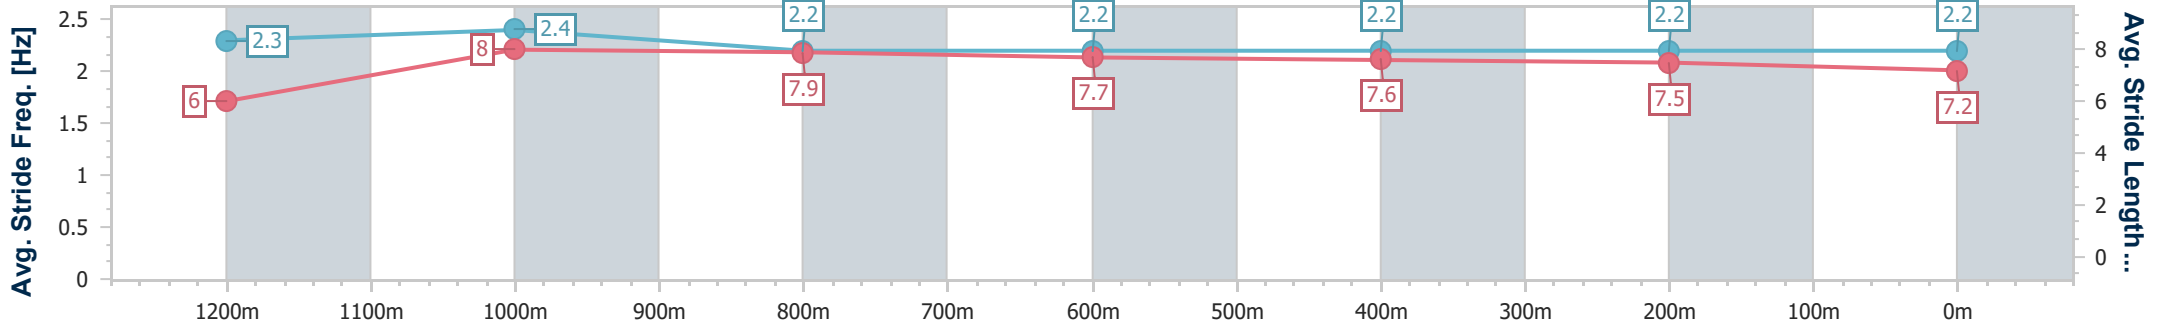

- [ ] Ranking at each section and finish
- .-.- No data available at this section
- NA No data available

Horse/Jockey Name	Victory Melody
Final Rank	10
Fastest Section Time (Section)	0:10.57 (1200m)
Top Speed [km/h] (Section)	70.0 (1200m)
Race State	Finished

Section	Overall	1200m	1000m	800m	600m	400m	200m
Section Times	1:21.56 [10] (0:11.01)	1:10.55 [1] (0:10.57)	0:59.98 [2] (0:11.32)	0:48.66 [2] (0:12.01)	0:36.65 [2] (0:11.84)	0:24.81 [2] (0:11.86)	0:12.95 [7] (0:12.95)
Average Speed [km/h]	49.4	68.1	63.7	60.0	60.8	60.6	55.5
Top Speed [km/h]	68.0	70.0	66.7	61.4	61.2	61.7	58.7
Avg. Dist. to Rail [m]	10.4	2.7	1.3	0.3	0.5	0.9	1.4
Avg. Stride Freq. [Hz]	2.3	2.4	2.2	2.2	2.2	2.2	2.2
Avg. Stride Length [m]	6.0	8.0	7.9	7.7	7.6	7.5	7.2