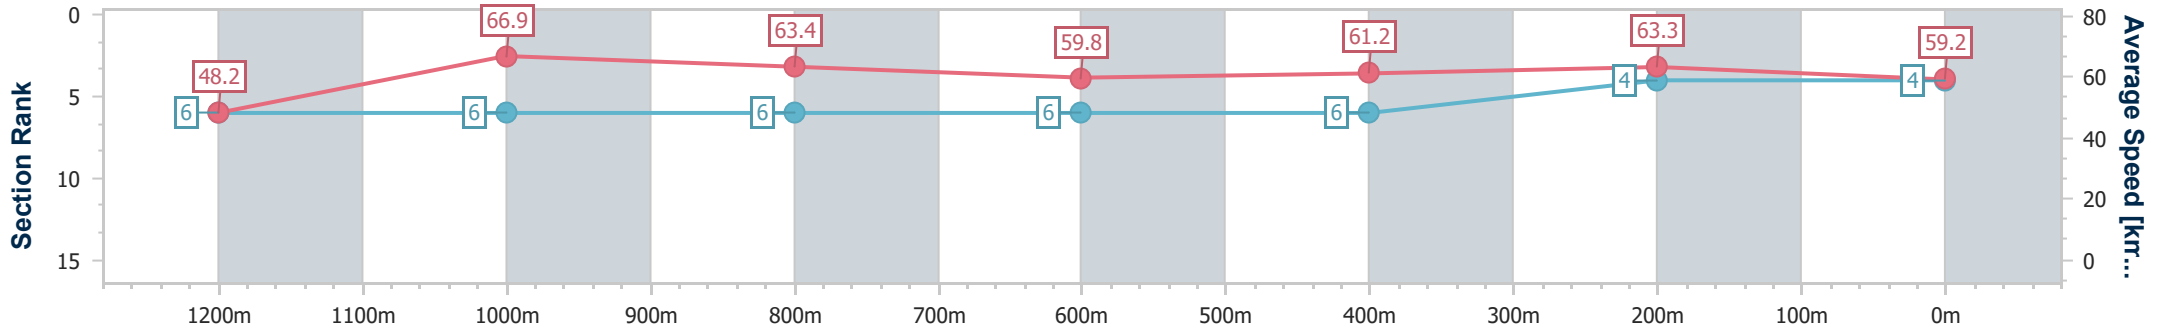

Section	Overall	1200m	1000m	800m	600m	400m	200m
Section Times	1:20.60 [4] (0:11.22)	1:09.38 [6] (0:10.78)	0:58.60 [6] (0:11.37)	0:47.23 [6] (0:12.05)	0:35.18 [6] (0:11.66)	0:23.52 [6] (0:11.34)	0:12.18 [4] (0:12.18)
Average Speed [km/h]	48.2	66.9	63.4	59.8	61.2	63.3	59.2
Top Speed [km/h]	65.9	67.8	66.7	60.9	62.5	64.5	62.0
Avg. Dist. to Rail [m]	5.5	1.2	1.1	0.6	1.5	0.9	0.4
Avg. Stride Freq. [Hz]	2.2	2.4	2.3	2.2	2.3	2.3	2.2
Avg. Stride Length [m]	6.1	7.8	7.7	7.5	7.6	7.6	7.5