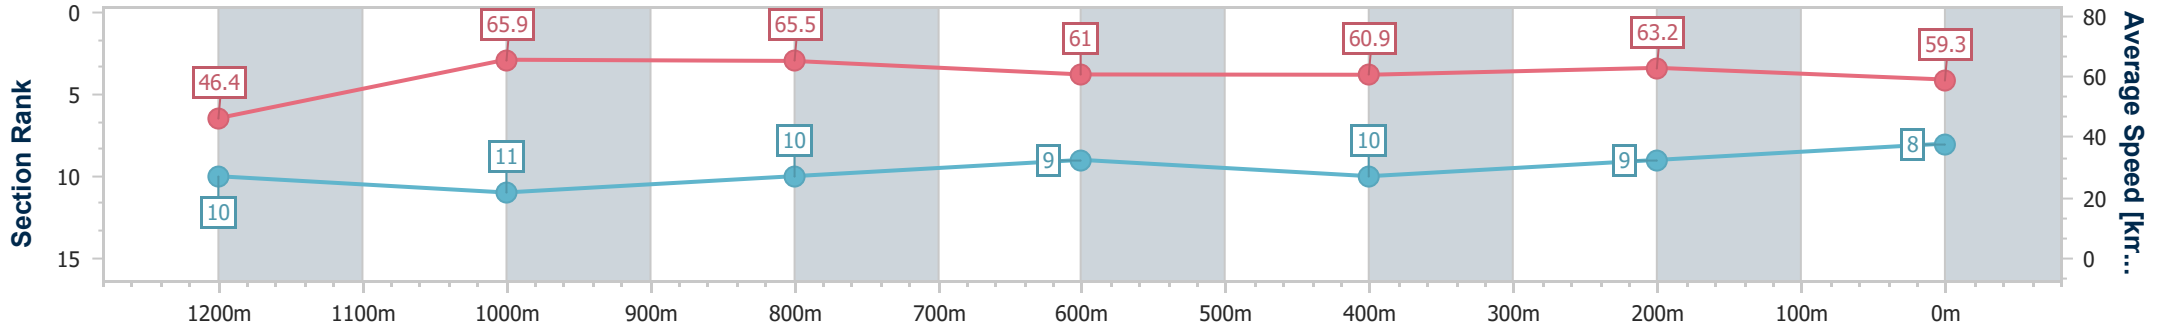

Section	Overall	1200m	1000m	800m	600m	400m	200m
Section Times	1:21.05 [8] (0:11.67)	1:09.38 [10] (0:10.94)	0:58.44 [11] (0:11.10)	0:47.34 [10] (0:11.91)	0:35.43 [9] (0:11.89)	0:23.54 [10] (0:11.43)	0:12.11 [9] (0:12.11)
Average Speed [km/h]	46.4	65.9	65.5	61.0	60.9	63.2	59.3
Top Speed [km/h]	63.5	68.3	68.3	62.9	62.9	64.0	62.1
Avg. Dist. to Rail [m]	7.9	3.0	2.9	1.9	1.0	2.3	2.8
Avg. Stride Freq. [Hz]	2.1	2.3	2.3	2.2	2.2	2.3	2.2
Avg. Stride Length [m]	6.1	8.1	8.0	7.7	7.7	7.8	7.6