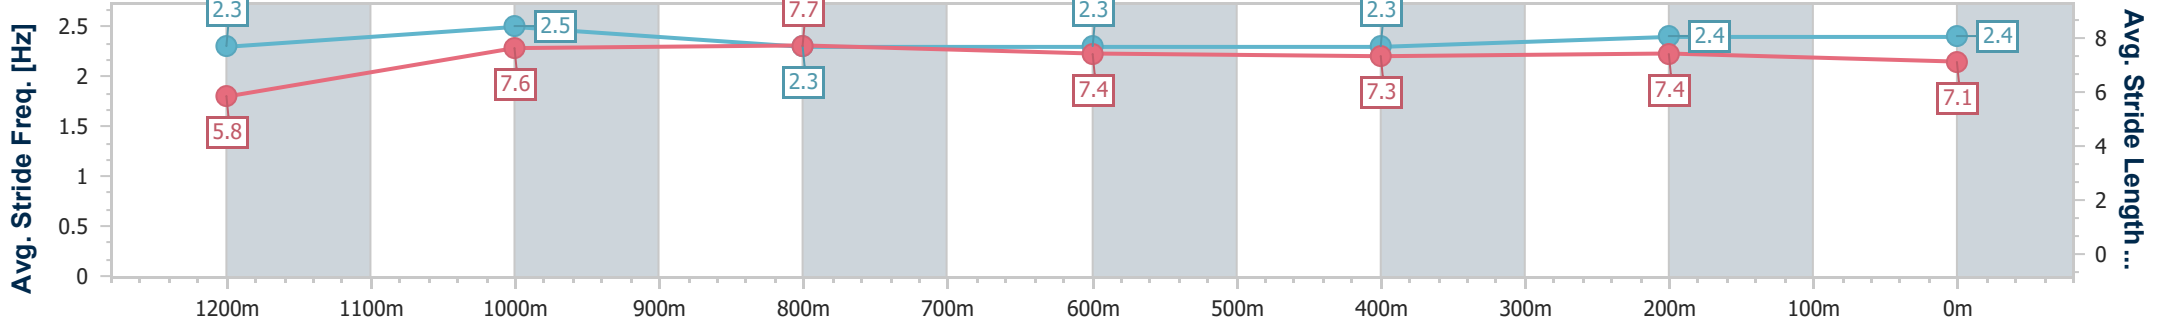

05 June 2024 - 13:10

Track Rating: Soft 5, Weather: Fine, Rail Position: +7m Entire

BRISBANE  
RACING CLUB

Section	Overall	1200m	1000m	800m	600m	400m	200m
Section Times	1:19.82 [1] (0:11.06)	1:08.76 [4] (0:10.77)	0:57.99 [4] (0:11.31)	0:46.68 [4] (0:11.97)	0:34.71 [4] (0:11.76)	0:22.95 [3] (0:11.19)	0:11.76 [1] (0:11.76)
Average Speed [km/h]	48.8	66.7	64.3	60.5	61.3	64.4	61.1
Top Speed [km/h]	67.3	68.3	67.3	62.3	63.7	65.6	64.4
Avg. Dist. to Rail [m]	2.4	1.6	2.4	1.4	0.6	0.7	1.1
Avg. Stride Freq. [Hz]	2.3	2.5	2.3	2.3	2.3	2.4	2.4
Avg. Stride Length [m]	5.8	7.6	7.7	7.4	7.3	7.4	7.1