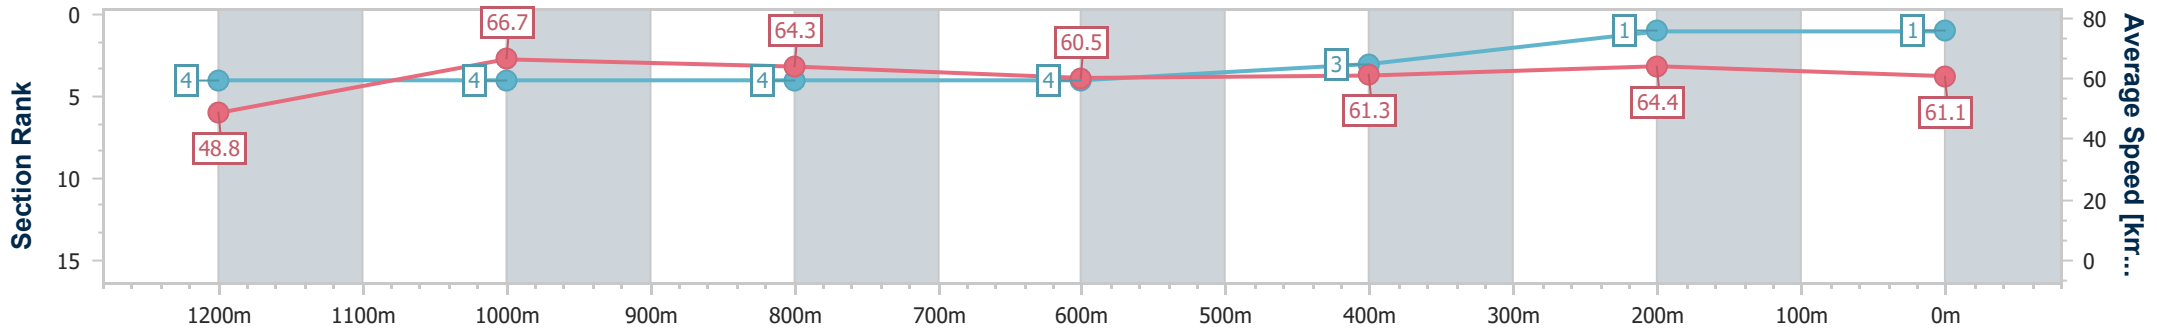

05 June 2024 - 13:10

Track Rating: Soft 5, Weather: Fine, Rail Position: +7m Entire

BRISBANE  
RACING CLUB

Section	Overall	1200m	1000m	800m	600m	400m	200m
Section Times	1:19.82 [1] (0:11.06)	1:08.76 [4] (0:10.77)	0:57.99 [4] (0:11.31)	0:46.68 [4] (0:11.97)	0:34.71 [4] (0:11.76)	0:22.95 [3] (0:11.19)	0:11.76 [1] (0:11.76)
Average Speed [km/h]	48.8	66.7	64.3	60.5	61.3	64.4	61.1
Top Speed [km/h]	67.3	68.3	67.3	62.3	63.7	65.6	64.4
Avg. Dist. to Rail [m]	2.4	1.6	2.4	1.4	0.6	0.7	1.1
Avg. Stride Freq. [Hz]	2.3	2.5	2.3	2.3	2.3	2.4	2.4
Avg. Stride Length [m]	5.8	7.6	7.7	7.4	7.3	7.4	7.1