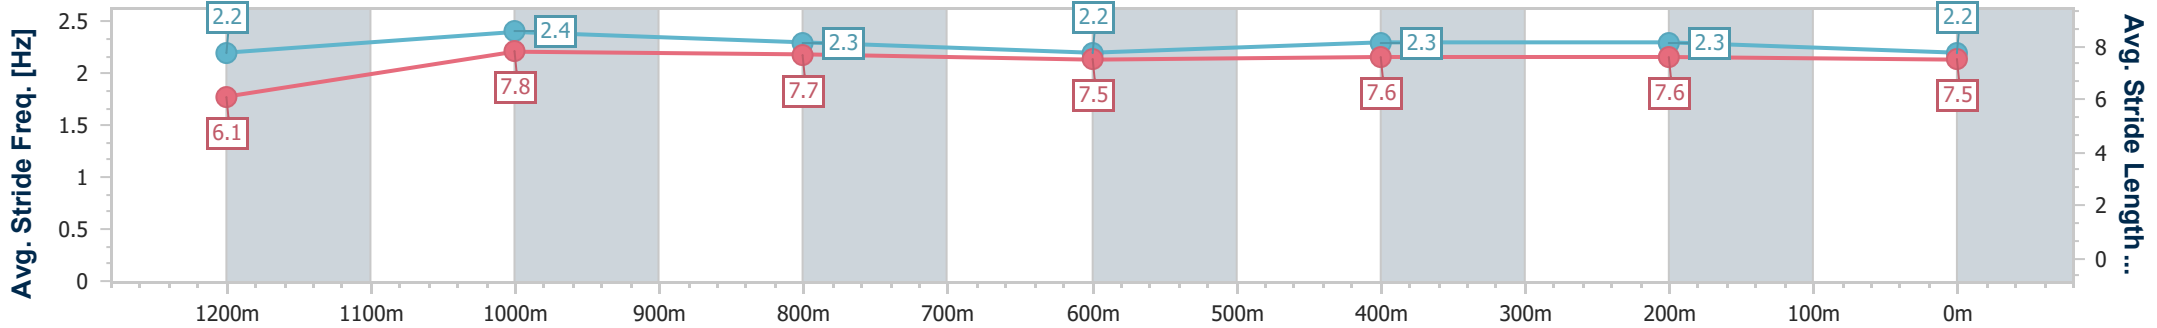

Section	Overall	1200m	1000m	800m	600m	400m	200m
Section Times	1:20.60 [4] (0:11.22)	1:09.38 [6] (0:10.78)	0:58.60 [6] (0:11.37)	0:47.23 [6] (0:12.05)	0:35.18 [6] (0:11.66)	0:23.52 [6] (0:11.34)	0:12.18 [4] (0:12.18)
Average Speed [km/h]	48.2	66.9	63.4	59.8	61.2	63.3	59.2
Top Speed [km/h]	65.9	67.8	66.7	60.9	62.5	64.5	62.0
Avg. Dist. to Rail [m]	5.5	1.2	1.1	0.6	1.5	0.9	0.4
Avg. Stride Freq. [Hz]	2.2	2.4	2.3	2.2	2.3	2.3	2.2
Avg. Stride Length [m]	6.1	7.8	7.7	7.5	7.6	7.6	7.5