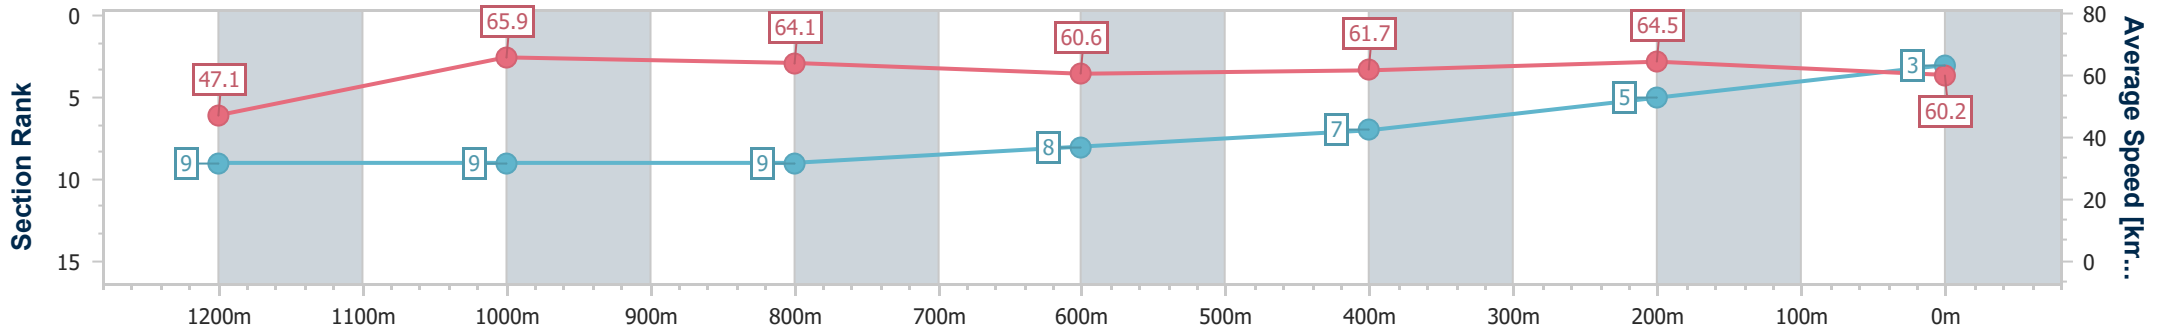

Section	Overall	1200m	1000m	800m	600m	400m	200m
Section Times	1:20.36 [3] (0:11.44)	1:08.92 [9] (0:10.96)	0:57.96 [9] (0:11.27)	0:46.69 [9] (0:11.88)	0:34.81 [8] (0:11.70)	0:23.11 [7] (0:11.19)	0:11.92 [5]
Average Speed [km/h]	47.1	65.9	64.1	60.6	61.7	64.5	60.2
Top Speed [km/h]	61.6	66.7	66.6	61.3	62.5	66.2	62.8
Avg. Dist. to Rail [m]	7.7	2.0	1.6	0.5	0.2	2.6	4.2
Avg. Stride Freq. [Hz]	2.2	2.3	2.3	2.2	2.2	2.3	2.3
Avg. Stride Length [m]	5.9	7.9	7.7	7.6	7.6	7.7	7.4