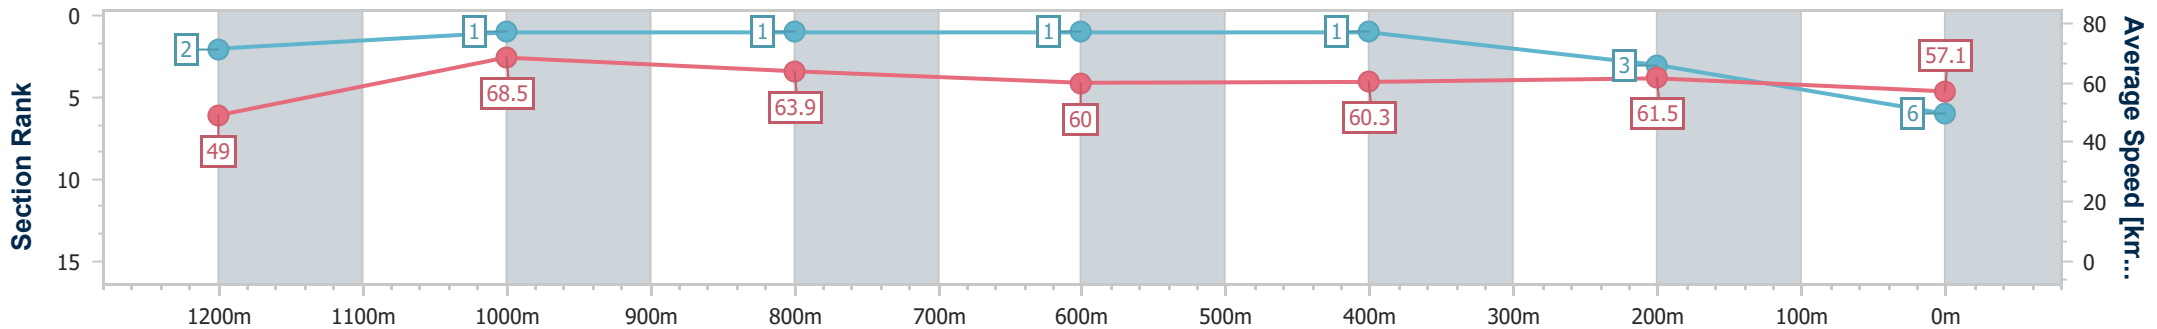

Section	Overall	1200m	1000m	800m	600m	400m	200m
Section Times	1:20.92 [6] (0:11.02)	1:09.90 [2] (0:10.53)	0:59.37 [1] (0:11.28)	0:48.09 [1] (0:11.97)	0:36.12 [1] (0:11.84)	0:24.28 [1] (0:11.63)	0:12.65 [3] (0:12.65)
Average Speed [km/h]	49.0	68.5	63.9	60.0	60.3	61.5	57.1
Top Speed [km/h]	67.7	70.0	66.8	61.4	61.4	63.4	59.7
Avg. Dist. to Rail [m]	4.8	1.3	0.3	0.4	1.5	1.3	1.6
Avg. Stride Freq. [Hz]	2.2	1.9	2.1	2.2	2.2	2.3	2.2
Avg. Stride Length [m]	6.2	9.9	8.5	7.7	7.6	7.5	7.2