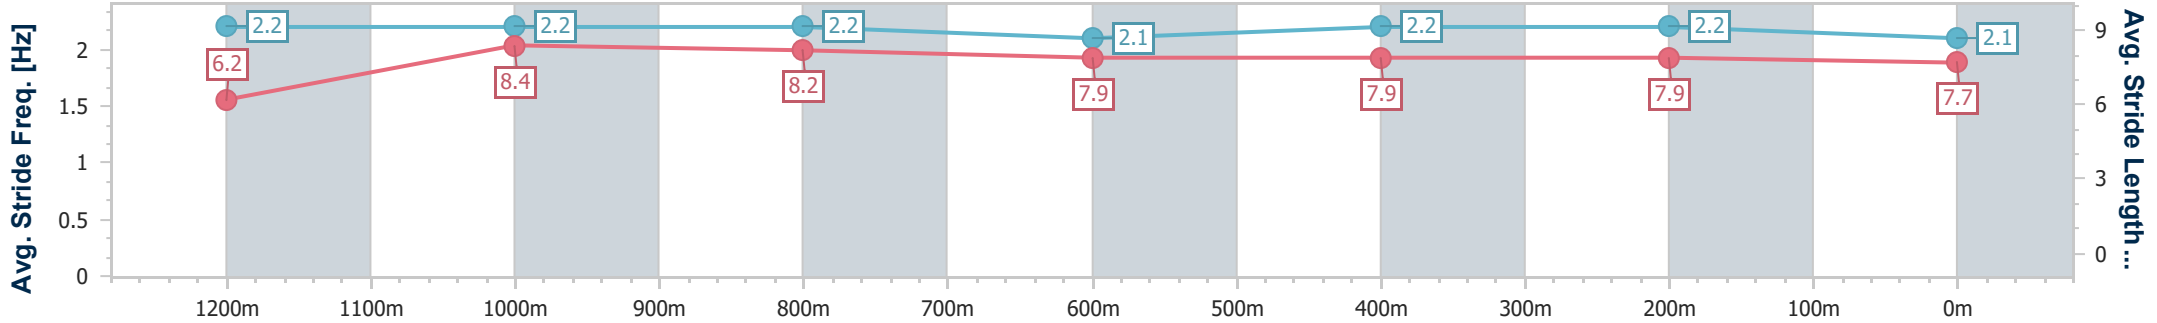

Section	Overall	1200m	1000m	800m	600m	400m	200m
Section Times	1:20.87 [5] (0:11.41)	1:09.46 [8] (0:10.93)	0:58.53 [8] (0:11.32)	0:47.21 [8] (0:12.02)	0:35.19 [10] (0:11.64)	0:23.55 [9] (0:11.39)	0:12.16 [8] (0:12.16)
Average Speed [km/h]	47.5	65.8	63.9	60.3	61.3	63.1	59.4
Top Speed [km/h]	64.5	67.0	66.6	61.1	63.7	64.2	61.0
Avg. Dist. to Rail [m]	2.1	0.3	1.1	1.1	1.1	1.6	1.8
Avg. Stride Freq. [Hz]	2.2	2.2	2.2	2.1	2.2	2.2	2.1
Avg. Stride Length [m]	6.2	8.4	8.2	7.9	7.9	7.9	7.7