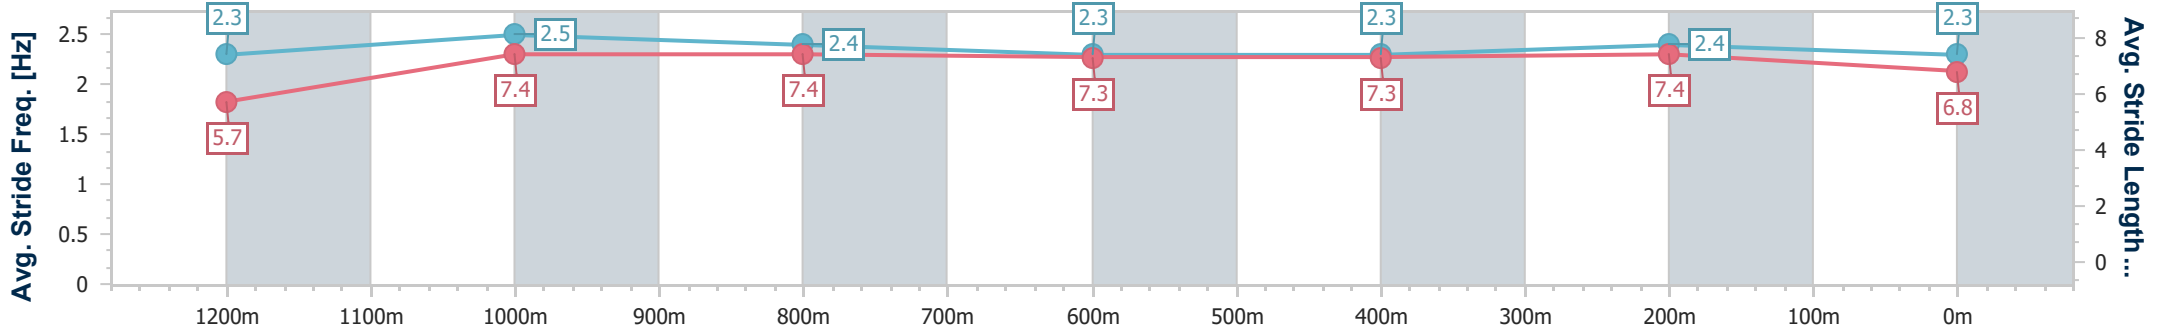

Horse/Jockey Name	Duke Of Lancaster
Final Rank	12
Fastest Section Time (Section)	0:10.89 (1200m)
Top Speed [km/h] (Section)	68.0 (1000m)
Race State	Finished

Doomben QLD Professional
Race 2: CASCADE Colts, Geldings and Entires Maiden Plate - 1350m
05 June 2024 - 13:10
Track Rating: Soft 5, Weather: Fine, Rail Position: +7m Entire

BRISBANE
RACING CLUB

Section	Overall	1200m	1000m	800m	600m	400m	200m
Section Times	1:22.27 [12] (0:11.69)	1:10.58 [11] (0:10.89)	0:59.69 [10] (0:11.23)	0:48.46 [11] (0:11.89)	0:36.57 [11] (0:12.11)	0:24.46 [12] (0:11.51)	0:12.95 [12] (0:12.95)
Average Speed [km/h]	46.4	66.1	64.4	61.7	60.6	62.6	55.9
Top Speed [km/h]	64.3	67.7	68.0	62.9	62.7	64.8	60.5
Avg. Dist. to Rail [m]	8.8	2.6	2.3	3.6	3.7	3.4	4.7
Avg. Stride Freq. [Hz]	2.3	2.5	2.4	2.3	2.3	2.4	2.3
Avg. Stride Length [m]	5.7	7.4	7.4	7.3	7.3	7.4	6.8

- [ ] Ranking at each section and finish
- -.-.- No data available at this section
- NA No data available