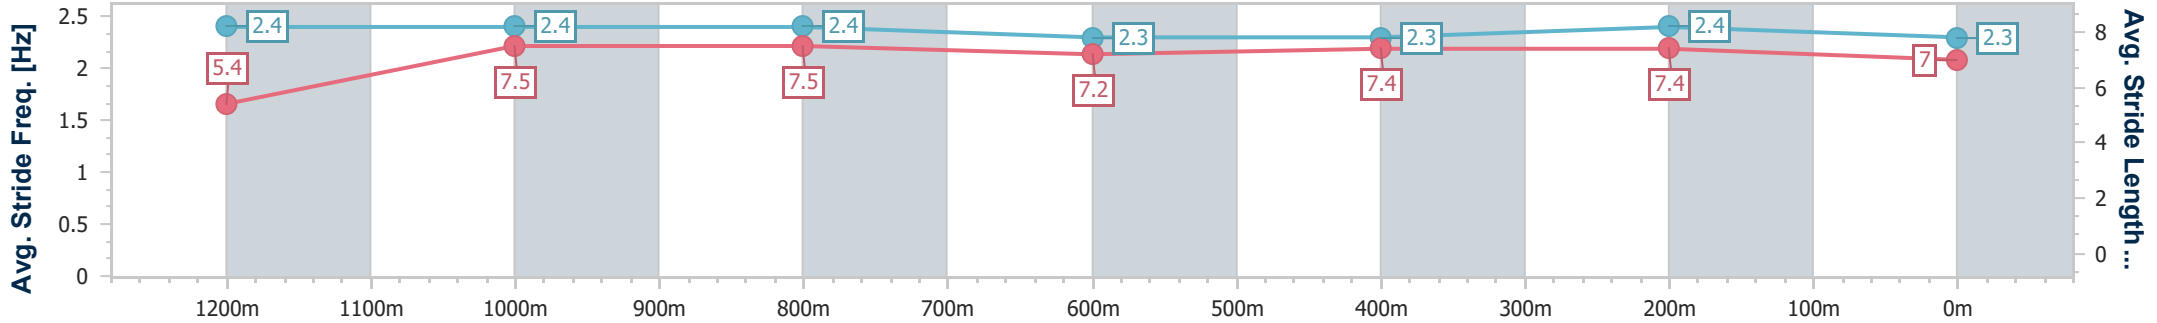

Horse/Jockey Name	Eneshi
Final Rank	9
Fastest Section Time (Section)	0:10.97 (1200m)
Top Speed [km/h] (Section)	67.3 (1200m)
Race State	Finished

Doomben QLD Professional
Race 2: CASCADE Colts, Geldings and Entires Maiden Plate - 1350m
05 June 2024 - 13:10
Track Rating: Soft 5, Weather: Fine, Rail Position: +7m Entire

BRISBANE
RACING CLUB

Section	Overall	1200m	1000m	800m	600m	400m	200m
Section Times	1:21.47 [9] (0:11.74)	1:09.73 [12] (0:10.97)	0:58.76 [12] (0:11.32)	0:47.44 [12] (0:11.88)	0:35.56 [12] (0:11.74)	0:23.82 [11] (0:11.38)	0:12.44 [11] (0:12.44)
Average Speed [km/h]	46.1	65.5	64.0	60.4	61.2	63.2	57.9
Top Speed [km/h]	67.2	67.3	66.7	62.0	63.7	64.5	61.0
Avg. Dist. to Rail [m]	6.2	1.4	0.9	0.2	0.5	0.6	1.7
Avg. Stride Freq. [Hz]	2.4	2.4	2.4	2.3	2.3	2.4	2.3
Avg. Stride Length [m]	5.4	7.5	7.5	7.2	7.4	7.4	7.0

- [ ] Ranking at each section and finish
- -.-.- No data available at this section
- NA No data available