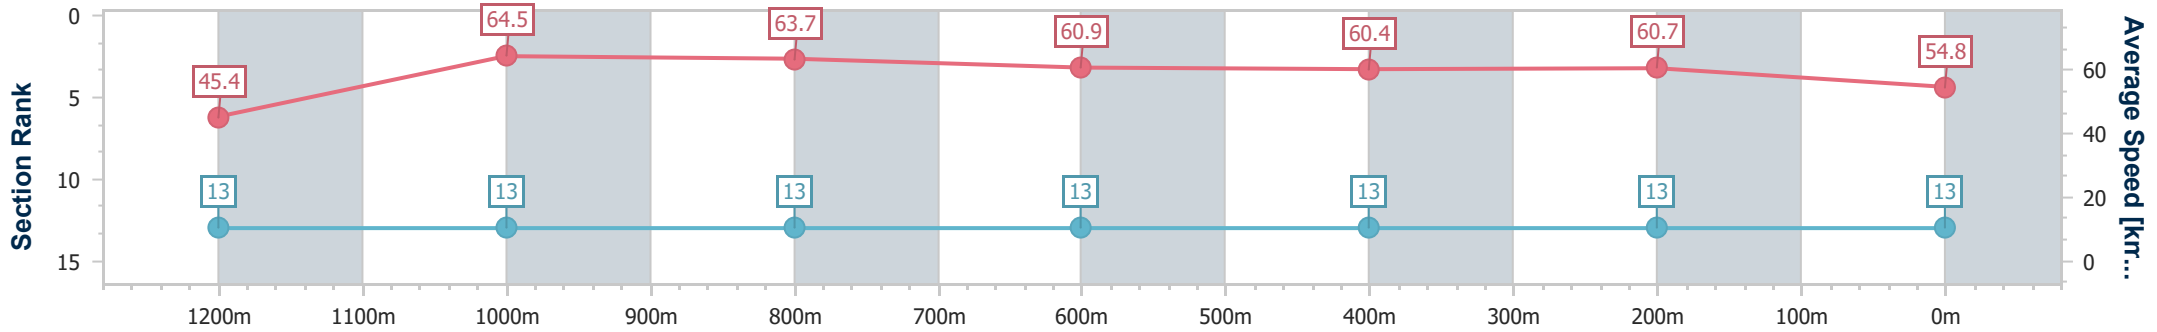

Horse/Jockey Name	Ready To Thunder
Final Rank	13
Fastest Section Time (Section)	0:11.17 (1200m)
Top Speed [km/h] (Section)	65.4 (1200m)
Race State	Finished

Doomben QLD Professional
Race 2: CASCADE Colts, Geldings and Entires Maiden Plate - 1350m
05 June 2024 - 13:10
Track Rating: Soft 5, Weather: Fine, Rail Position: +7m Entire

BRISBANE
RACING CLUB

Section	Overall	1200m	1000m	800m	600m	400m	200m
Section Times	1:23.16 [13] (0:11.92)	1:11.24 [13] (0:11.17)	1:00.07 [13] (0:11.28)	0:48.79 [13] (0:11.85)	0:36.94 [13] (0:11.95)	0:24.99 [13] (0:11.79)	0:13.20 [13] (0:13.20)
Average Speed [km/h]	45.4	64.5	63.7	60.9	60.4	60.7	54.8
Top Speed [km/h]	63.2	65.4	65.2	62.3	61.2	62.1	58.5
Avg. Dist. to Rail [m]	2.8	0.5	0.3	0.4	0.3	1.1	0.8
Avg. Stride Freq. [Hz]	2.3	2.4	2.4	2.3	2.3	2.3	2.3
Avg. Stride Length [m]	5.5	7.5	7.4	7.2	7.2	7.2	6.8

- [ ] Ranking at each section and finish
- -.-.- No data available at this section
- NA No data available