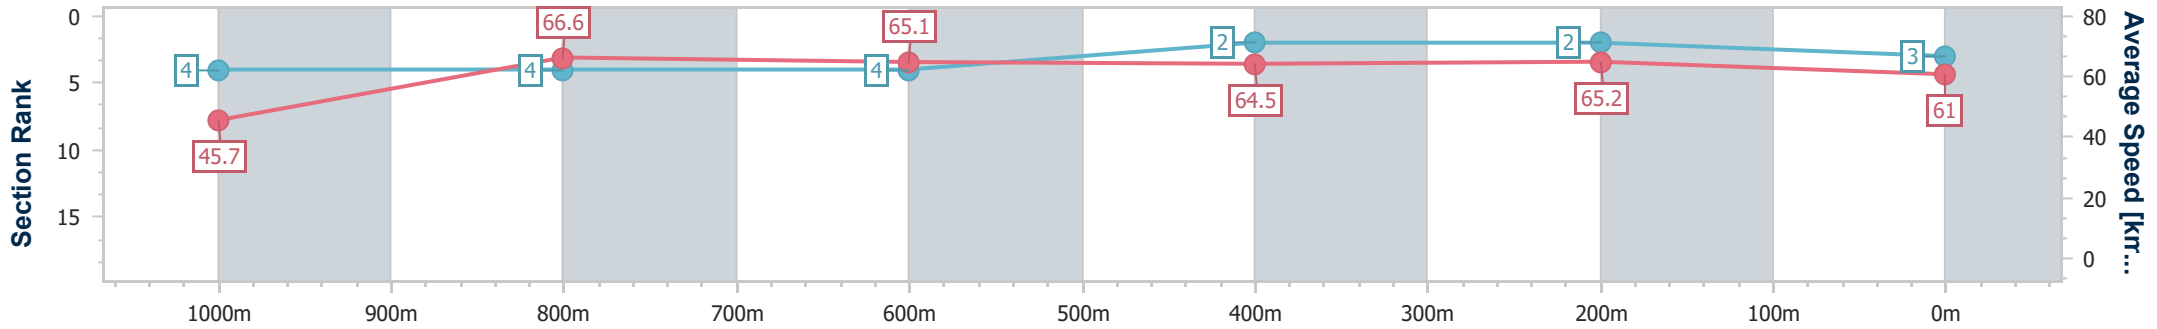

Doomben QLD Professional

Race 5: XXXX Class 1 Handicap - 1110m

05 June 2024 - 14:54

Track Rating: Soft 5, Weather: Fine, Rail Position: +7m Entire

BRISBANE RACING CLUB

Section	Overall	1000m	800m	600m	400m	200m
Section Times	1:04.79 [3] (0:08.66)	0:56.13 [4] (0:10.88)	0:45.25 [4] (0:11.19)	0:34.06 [4] (0:11.22)	0:22.84 [2] (0:11.05)	0:11.79 [2] (0:11.79)
Average Speed [km/h]	45.7	66.6	65.1	64.5	65.2	61.0
Top Speed [km/h]	65.4	68.6	66.5	65.5	66.1	64.7
Avg. Dist. to Rail [m]	5.6	2.7	1.6	1.1	0.9	1.4
Avg. Stride Freq. [Hz]	2.2	2.4	2.3	2.3	2.4	2.3
Avg. Stride Length [m]	5.7	7.7	7.9	7.8	7.7	7.4