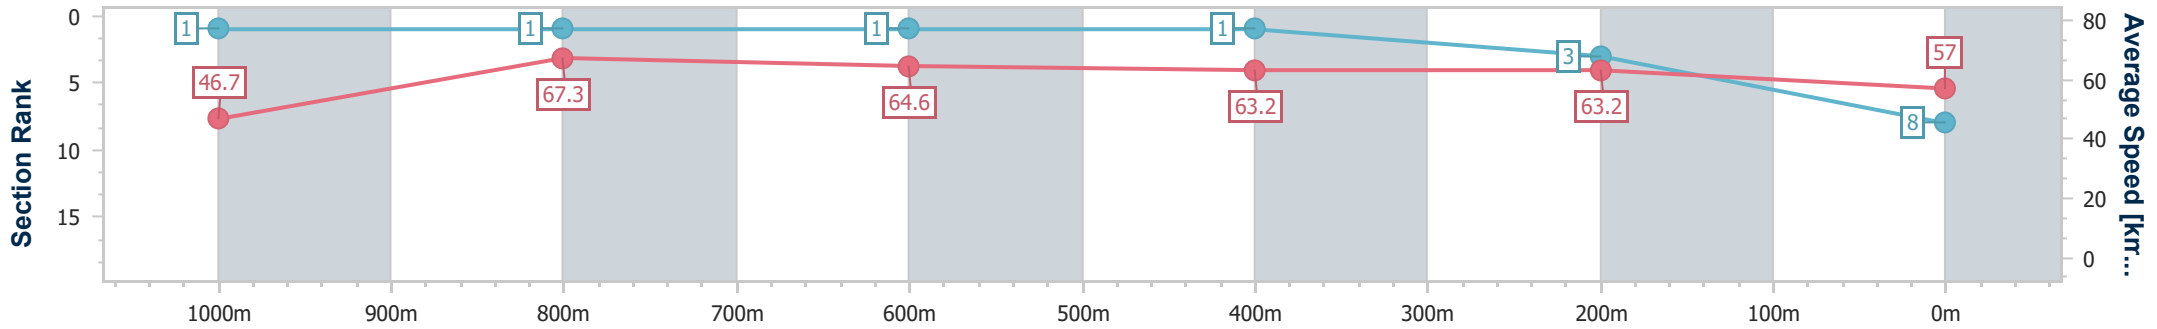

- [] Ranking at each section and finish
- .-.- No data available at this section
- NA No data available

Horse/Jockey Name	Spiritchaser
Final Rank	8
Fastest Section Time (Section)	0:08.51 (Overall)
Top Speed [km/h] (Section)	69.2 (1000m)
Race State	Finished

Doomben QLD Professional

Race 5: XXXX Class 1 Handicap - 1110m

05 June 2024 - 14:54

Track Rating: Soft 5, Weather: Fine, Rail Position: +7m Entire

BRISBANE RACING CLUB

Section	Overall	1000m	800m	600m	400m	200m
Section Times	1:05.67 [8] (0:08.51)	0:57.16 [1] (0:10.72)	0:46.44 [1] (0:11.19)	0:35.25 [1] (0:11.29)	0:23.96 [1] (0:11.34)	0:12.62 [3] (0:12.62)
Average Speed [km/h]	46.7	67.3	64.6	63.2	63.2	57.0
Top Speed [km/h]	68.0	69.2	66.3	66.0	64.3	61.1
Avg. Dist. to Rail [m]	6.6	2.3	0.7	1.4	2.3	1.3
Avg. Stride Freq. [Hz]	2.3	2.5	2.4	2.4	2.5	2.4
Avg. Stride Length [m]	5.6	7.4	7.3	7.3	7.1	6.7

- [] Ranking at each section and finish
- .-.- No data available at this section
- NA No data available

Horse/Jockey Name	Liqueur Gold
Final Rank	9
Fastest Section Time (Section)	0:08.63 (Overall)
Top Speed [km/h] (Section)	70.0 (1000m)
Race State	Finished