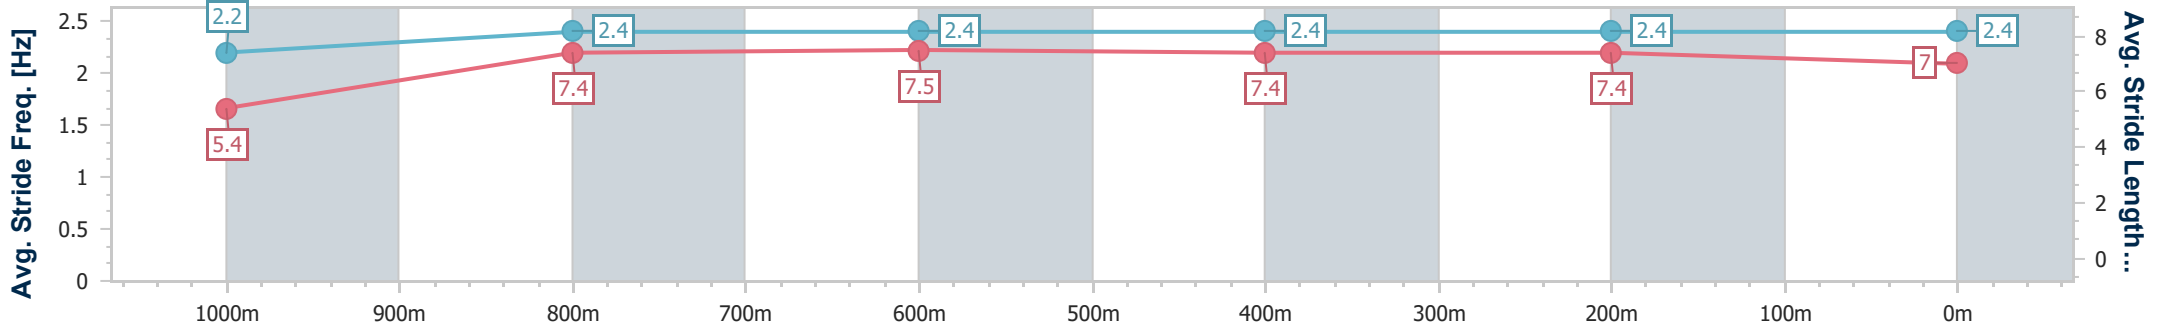

Doomben QLD Professional

Race 5: XXXX Class 1 Handicap - 1110m

05 June 2024 - 14:54

Track Rating: Soft 5, Weather: Fine, Rail Position: +7m Entire

BRISBANE RACING CLUB

Section	Overall	1000m	800m	600m	400m	200m
Section Times	1:05.46 [6] (0:08.92)	0:56.54 [7] (0:11.08)	0:45.46 [7] (0:11.21)	0:34.25 [7] (0:11.24)	0:23.01 [8] (0:11.24)	0:11.77 [9] (0:11.77)
Average Speed [km/h]	44.4	65.3	64.6	64.1	64.2	61.2
Top Speed [km/h]	64.1	66.7	66.5	64.9	66.4	63.3
Avg. Dist. to Rail [m]	4.0	1.3	1.4	1.0	0.6	1.2
Avg. Stride Freq. [Hz]	2.2	2.4	2.4	2.4	2.4	2.4
Avg. Stride Length [m]	5.4	7.4	7.5	7.4	7.4	7.0