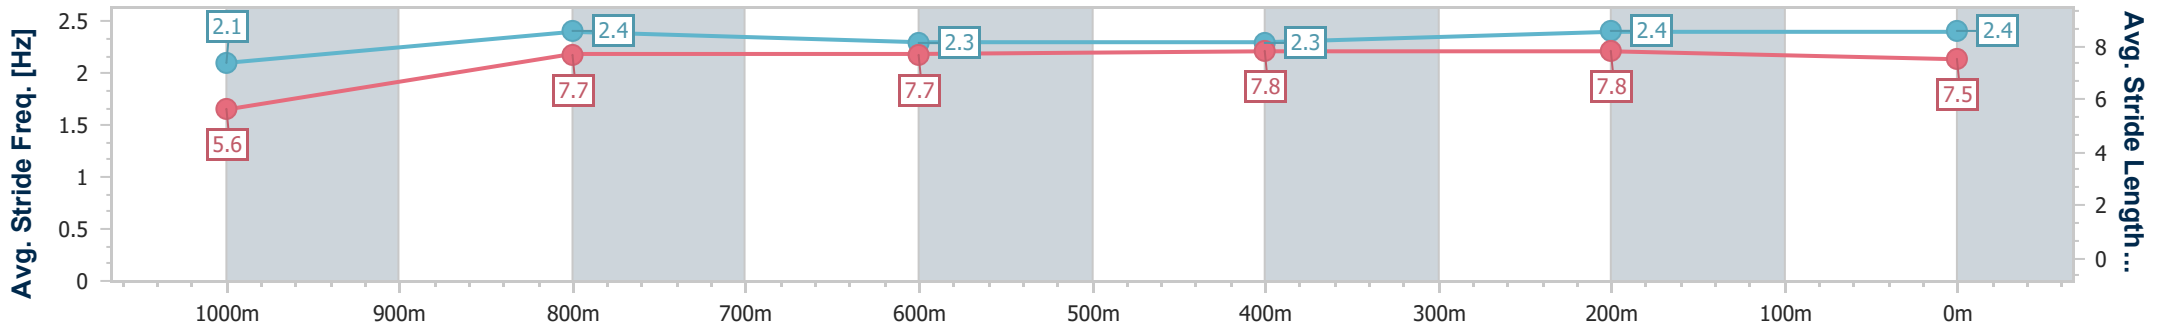

Doomben QLD Professional

Race 5: XXXX Class 1 Handicap - 1110m

05 June 2024 - 14:54

Track Rating: Soft 5, Weather: Fine, Rail Position: +7m Entire

BRISBANE RACING CLUB

Section	Overall	1000m	800m	600m	400m	200m
Section Times	1:04.68 [2] (0:09.07)	0:55.61 [8] (0:11.22)	0:44.39 [9] (0:11.22)	0:33.17 [9] (0:11.18)	0:21.99 [9] (0:10.68)	0:11.31 [4]
Average Speed [km/h]	43.7	64.5	64.7	64.4	67.7	63.4
Top Speed [km/h]	63.5	65.9	65.7	65.7	69.0	66.3
Avg. Dist. to Rail [m]	7.6	1.7	1.3	0.5	2.4	2.4
Avg. Stride Freq. [Hz]	2.1	2.4	2.3	2.3	2.4	2.4
Avg. Stride Length [m]	5.6	7.7	7.7	7.8	7.8	7.5