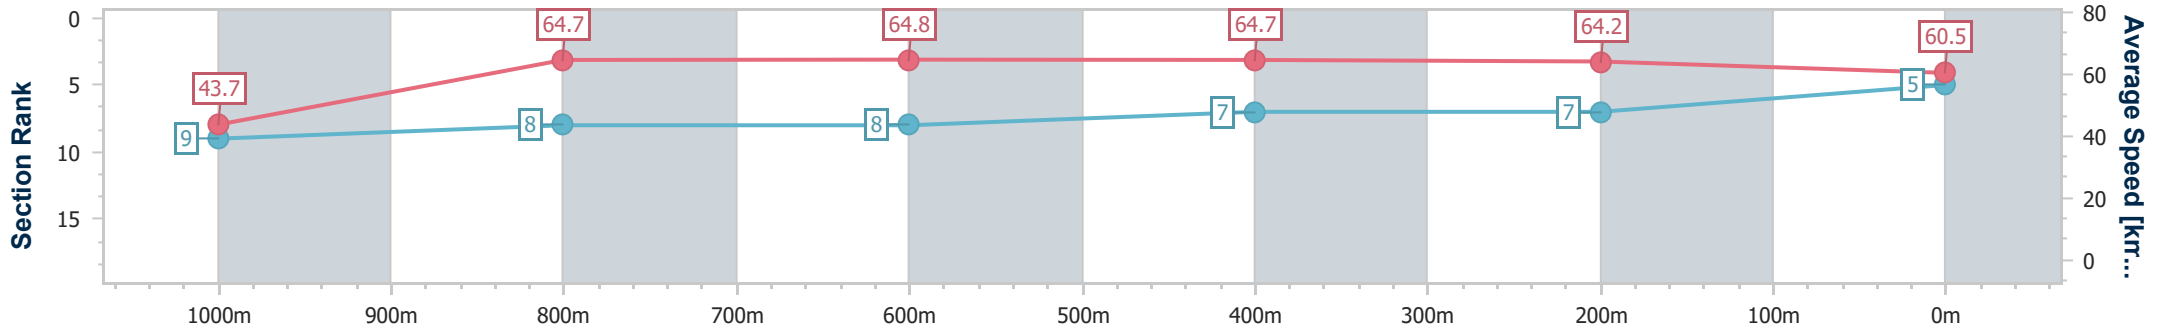

Horse/Jockey Name	Daintree Dreaming
Final Rank	5
Fastest Section Time (Section)	0:09.09 (Overall)
Top Speed [km/h] (Section)	66.4 (1000m)
Race State	Finished

Doomben QLD Professional
Race 5: XXXX Class 1 Handicap - 1110m
05 June 2024 - 14:54
Track Rating: Soft 5, Weather: Fine, Rail Position: +7m Entire

BRISBANE
RACING CLUB

Section	Overall	1000m	800m	600m	400m	200m
Section Times	1:05.44 [5] (0:09.09)	0:56.35 [9] (0:11.15)	0:45.20 [8] (0:11.16)	0:34.04 [8] (0:11.03)	0:23.01 [7] (0:11.09)	0:11.92 [7] (0:11.92)
Average Speed [km/h]	43.7	64.7	64.8	64.7	64.2	60.5
Top Speed [km/h]	64.0	66.4	65.6	65.7	65.9	63.6
Avg. Dist. to Rail [m]	2.0	0.8	0.8	1.9	2.8	2.7
Avg. Stride Freq. [Hz]	2.1	2.4	2.4	2.4	2.4	2.4
Avg. Stride Length [m]	5.7	7.4	7.5	7.5	7.4	7.1

- [ ] Ranking at each section and finish
- -.-.- No data available at this section
- NA No data available