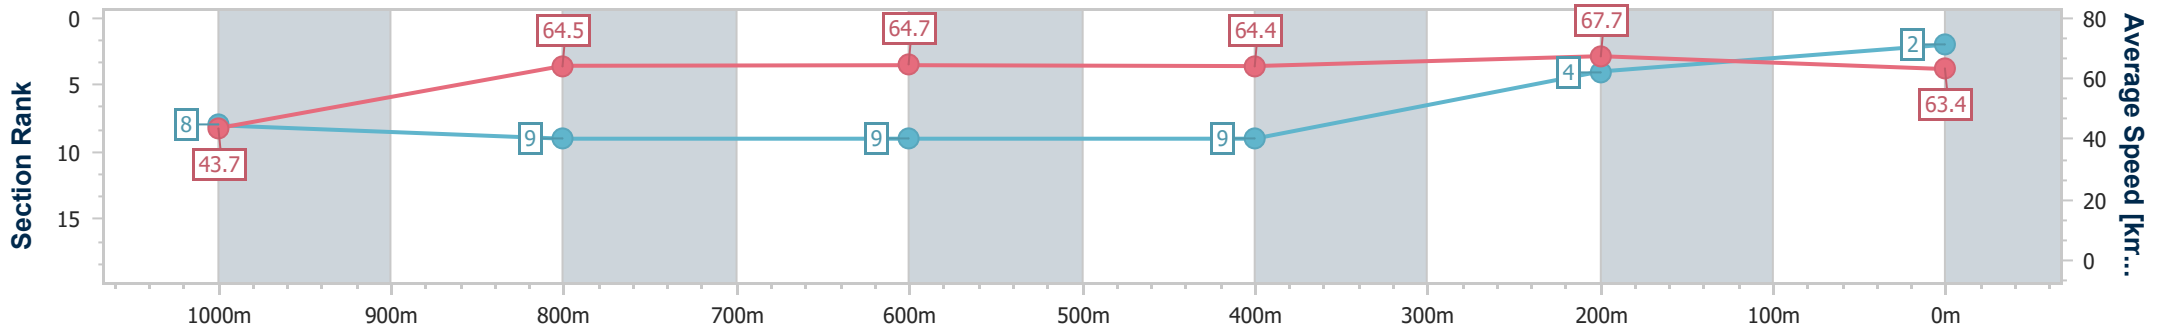

Doomben QLD Professional

Race 5: XXXX Class 1 Handicap - 1110m

05 June 2024 - 14:54

Track Rating: Soft 5, Weather: Fine, Rail Position: +7m Entire

BRISBANE RACING CLUB

Section	Overall	1000m	800m	600m	400m	200m
Section Times	1:04.68 [2] (0:09.07)	0:55.61 [8] (0:11.22)	0:44.39 [9] (0:11.22)	0:33.17 [9] (0:11.18)	0:21.99 [9] (0:10.68)	0:11.31 [4]
Average Speed [km/h]	43.7	64.5	64.7	64.4	67.7	63.4
Top Speed [km/h]	63.5	65.9	65.7	65.7	69.0	66.3
Avg. Dist. to Rail [m]	7.6	1.7	1.3	0.5	2.4	2.4
Avg. Stride Freq. [Hz]	2.1	2.4	2.3	2.3	2.4	2.4
Avg. Stride Length [m]	5.6	7.7	7.7	7.8	7.8	7.5