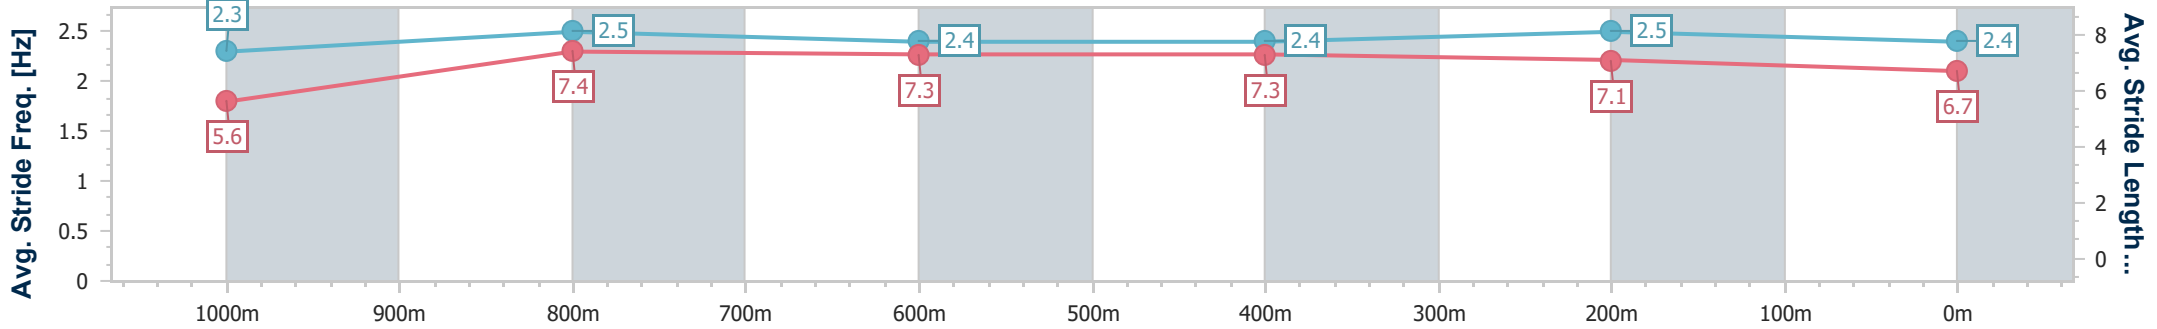

- [] Ranking at each section and finish
- .-.- No data available at this section
- NA No data available

Horse/Jockey Name	Spiritchaser
Final Rank	8
Fastest Section Time (Section)	0:08.51 (Overall)
Top Speed [km/h] (Section)	69.2 (1000m)
Race State	Finished

Doomben QLD Professional

Race 5: XXXX Class 1 Handicap - 1110m

05 June 2024 - 14:54

Track Rating: Soft 5, Weather: Fine, Rail Position: +7m Entire

BRISBANE RACING CLUB

Section	Overall	1000m	800m	600m	400m	200m
Section Times	1:05.67 [8] (0:08.51)	0:57.16 [1] (0:10.72)	0:46.44 [1] (0:11.19)	0:35.25 [1] (0:11.29)	0:23.96 [1] (0:11.34)	0:12.62 [3] (0:12.62)
Average Speed [km/h]	46.7	67.3	64.6	63.2	63.2	57.0
Top Speed [km/h]	68.0	69.2	66.3	66.0	64.3	61.1
Avg. Dist. to Rail [m]	6.6	2.3	0.7	1.4	2.3	1.3
Avg. Stride Freq. [Hz]	2.3	2.5	2.4	2.4	2.5	2.4
Avg. Stride Length [m]	5.6	7.4	7.3	7.3	7.1	6.7

- [] Ranking at each section and finish
- .-.- No data available at this section
- NA No data available

Horse/Jockey Name	Liqueur Gold
Final Rank	9
Fastest Section Time (Section)	0:08.63 (Overall)
Top Speed [km/h] (Section)	70.0 (1000m)
Race State	Finished