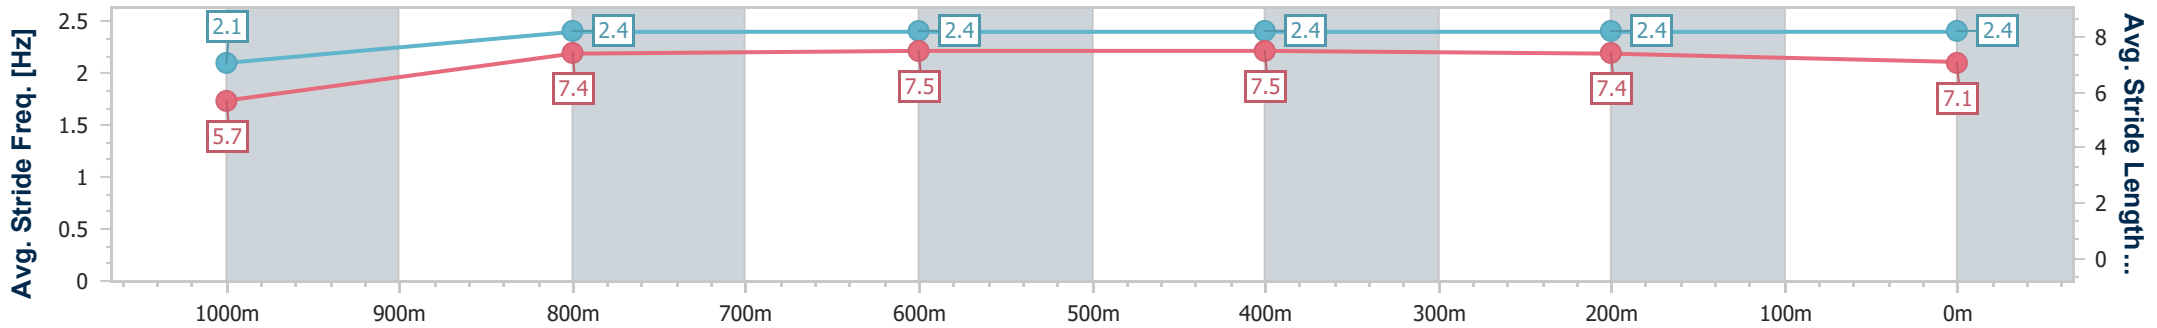

Horse/Jockey Name	Daintree Dreaming
Final Rank	5
Fastest Section Time (Section)	0:09.09 (Overall)
Top Speed [km/h] (Section)	66.4 (1000m)
Race State	Finished

Doomben QLD Professional
Race 5: XXXX Class 1 Handicap - 1110m
05 June 2024 - 14:54
Track Rating: Soft 5, Weather: Fine, Rail Position: +7m Entire

BRISBANE
RACING CLUB

Section	Overall	1000m	800m	600m	400m	200m
Section Times	1:05.44 [5] (0:09.09)	0:56.35 [9] (0:11.15)	0:45.20 [8] (0:11.16)	0:34.04 [8] (0:11.03)	0:23.01 [7] (0:11.09)	0:11.92 [7] (0:11.92)
Average Speed [km/h]	43.7	64.7	64.8	64.7	64.2	60.5
Top Speed [km/h]	64.0	66.4	65.6	65.7	65.9	63.6
Avg. Dist. to Rail [m]	2.0	0.8	0.8	1.9	2.8	2.7
Avg. Stride Freq. [Hz]	2.1	2.4	2.4	2.4	2.4	2.4
Avg. Stride Length [m]	5.7	7.4	7.5	7.5	7.4	7.1

- [ ] Ranking at each section and finish
- -.-.- No data available at this section
- NA No data available