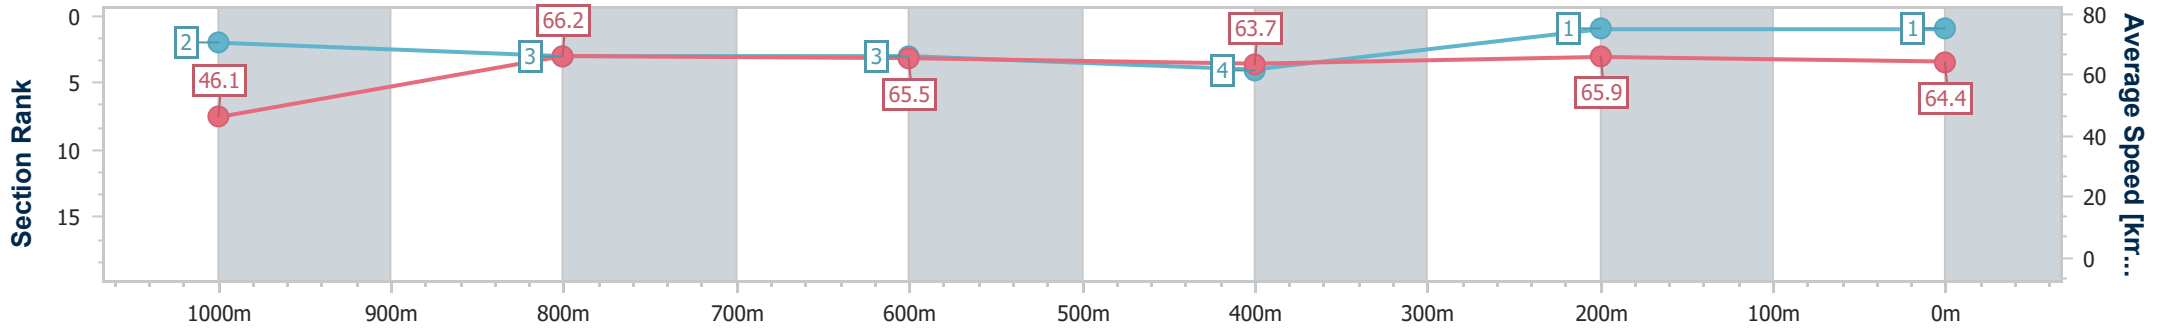

Doomben QLD Professional

Race 5: XXXX Class 1 Handicap - 1110m

05 June 2024 - 14:54

Track Rating: Soft 5, Weather: Fine, Rail Position: +7m Entire

BRISBANE RACING CLUB

Section	Overall	1000m	800m	600m	400m	200m
Section Times	1:04.12 [1] (0:08.60)	0:55.52 [2] (0:10.93)	0:44.59 [3] (0:11.13)	0:33.46 [3] (0:11.37)	0:22.09 [4] (0:10.91)	0:11.18 [1] (0:11.18)
Average Speed [km/h]	46.1	66.2	65.5	63.7	65.9	64.4
Top Speed [km/h]	64.5	67.1	66.8	65.4	67.6	66.6
Avg. Dist. to Rail [m]	2.7	1.0	1.9	1.4	0.6	0.3
Avg. Stride Freq. [Hz]	2.2	2.5	2.4	2.3	2.5	2.4
Avg. Stride Length [m]	5.7	7.4	7.6	7.6	7.4	7.3