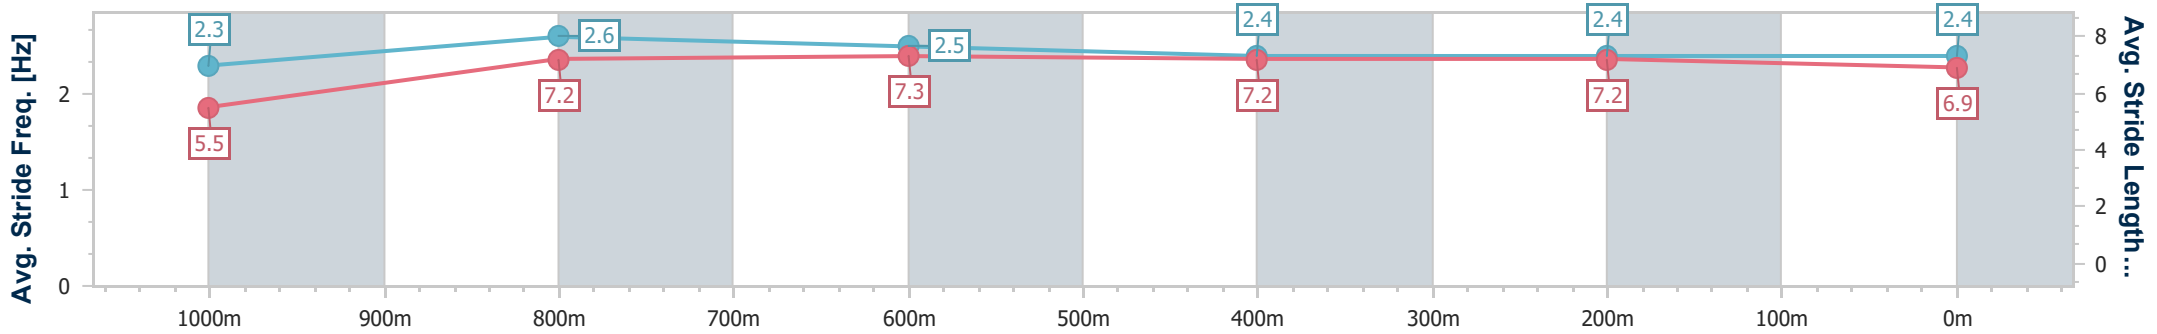

- [] Ranking at each section and finish
- .-.- No data available at this section
- NA No data available

Horse/Jockey Name	Liqueur Gold
Final Rank	9
Fastest Section Time (Section)	0:08.63 (Overall)
Top Speed [km/h] (Section)	70.0 (1000m)
Race State	Finished

Doomben QLD Professional

Race 5: XXXX Class 1 Handicap - 1110m

05 June 2024 - 14:54

Track Rating: Soft 5, Weather: Fine, Rail Position: +7m Entire

BRISBANE RACING CLUB

Section	Overall	1000m	800m	600m	400m	200m
Section Times	1:05.91 [9] (0:08.63)	0:57.28 [3] (0:10.71)	0:46.57 [2] (0:11.21)	0:35.36 [2] (0:11.43)	0:23.93 [3] (0:11.54)	0:12.39 [6] (0:12.39)
Average Speed [km/h]	46.3	67.4	64.7	63.0	62.5	58.0
Top Speed [km/h]	66.0	70.0	65.5	65.0	64.2	61.9
Avg. Dist. to Rail [m]	7.7	3.2	0.7	0.5	1.4	2.7
Avg. Stride Freq. [Hz]	2.3	2.6	2.5	2.4	2.4	2.4
Avg. Stride Length [m]	5.5	7.2	7.3	7.2	7.2	6.9

- [] Ranking at each section and finish
- .-.- No data available at this section
- NA No data available