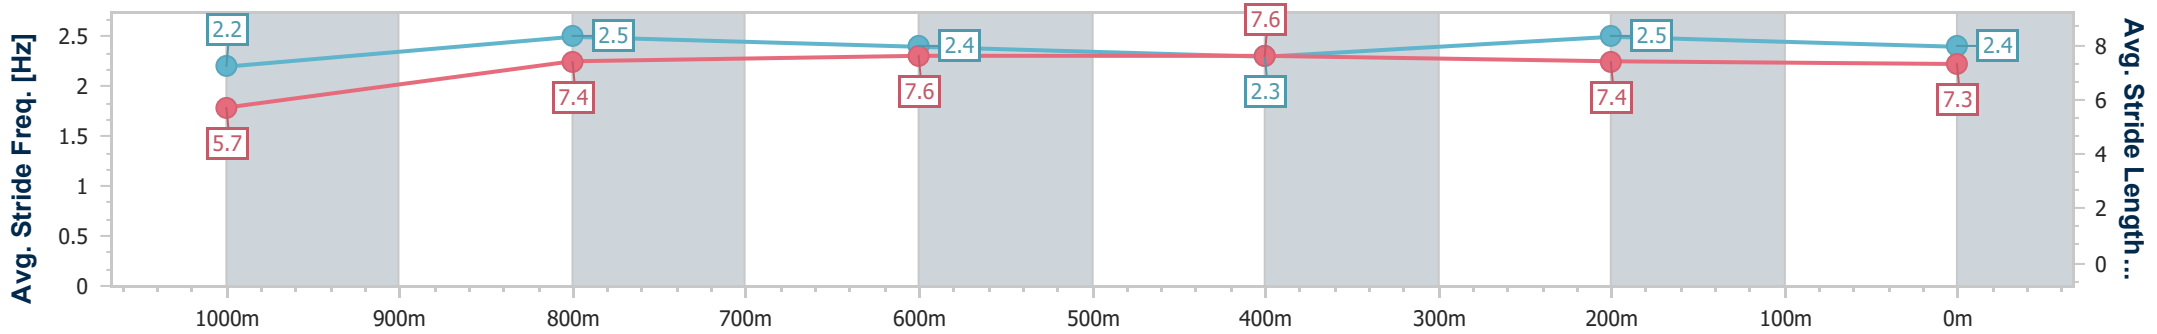

Doomben QLD Professional

Race 5: XXXX Class 1 Handicap - 1110m

05 June 2024 - 14:54

Track Rating: Soft 5, Weather: Fine, Rail Position: +7m Entire

BRISBANE RACING CLUB

Section	Overall	1000m	800m	600m	400m	200m
Section Times	1:04.12 [1] (0:08.60)	0:55.52 [2] (0:10.93)	0:44.59 [3] (0:11.13)	0:33.46 [3] (0:11.37)	0:22.09 [4] (0:10.91)	0:11.18 [1] (0:11.18)
Average Speed [km/h]	46.1	66.2	65.5	63.7	65.9	64.4
Top Speed [km/h]	64.5	67.1	66.8	65.4	67.6	66.6
Avg. Dist. to Rail [m]	2.7	1.0	1.9	1.4	0.6	0.3
Avg. Stride Freq. [Hz]	2.2	2.5	2.4	2.3	2.5	2.4
Avg. Stride Length [m]	5.7	7.4	7.6	7.6	7.4	7.3