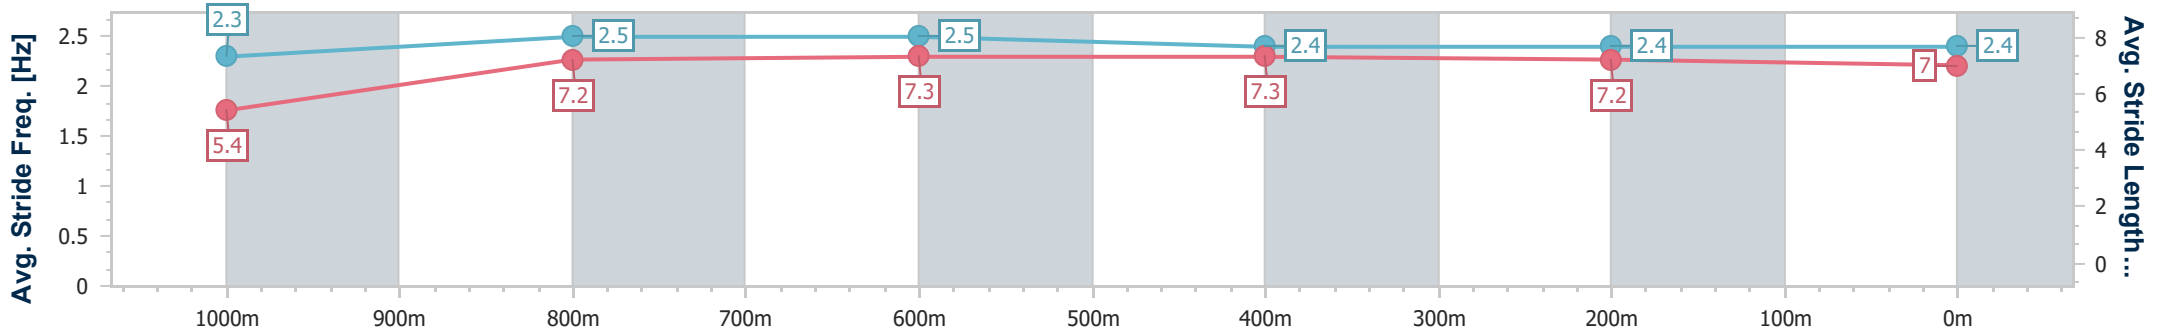

Doomben QLD Professional

Race 5: XXXX Class 1 Handicap - 1110m

05 June 2024 - 14:54

Track Rating: Soft 5, Weather: Fine, Rail Position: +7m Entire

BRISBANE RACING CLUB

Section	Overall	1000m	800m	600m	400m	200m
Section Times	1:05.52 [7] (0:08.67)	0:56.85 [5] (0:11.09)	0:45.76 [5] (0:11.11)	0:34.65 [5] (0:11.34)	0:23.31 [5] (0:11.31)	0:12.00 [8] (0:12.00)
Average Speed [km/h]	45.8	65.2	65.3	63.8	63.4	59.9
Top Speed [km/h]	64.4	65.6	66.7	64.8	64.7	62.4
Avg. Dist. to Rail [m]	2.4	1.0	1.2	1.2	0.7	2.4
Avg. Stride Freq. [Hz]	2.3	2.5	2.5	2.4	2.4	2.4
Avg. Stride Length [m]	5.4	7.2	7.3	7.3	7.2	7.0

- [] Ranking at each section and finish
- .-.- No data available at this section
- NA No data available

Horse/Jockey Name	Spiritchaser
Final Rank	8
Fastest Section Time (Section)	0:08.51 (Overall)
Top Speed [km/h] (Section)	69.2 (1000m)
Race State	Finished