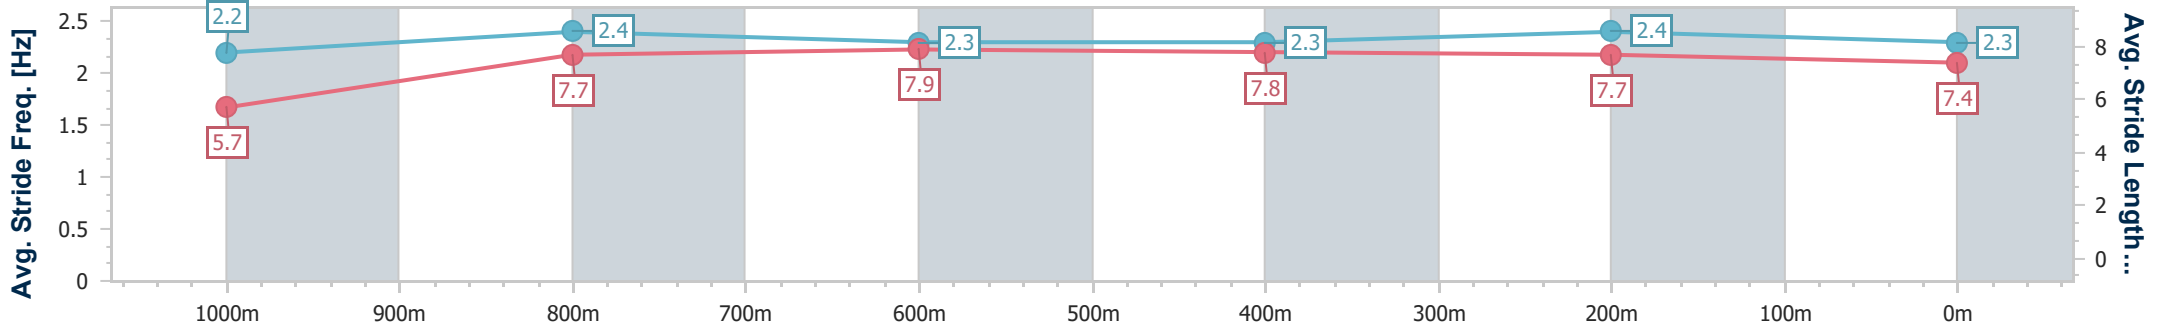

Doomben QLD Professional

Race 5: XXXX Class 1 Handicap - 1110m

05 June 2024 - 14:54

Track Rating: Soft 5, Weather: Fine, Rail Position: +7m Entire

BRISBANE RACING CLUB

Section	Overall	1000m	800m	600m	400m	200m
Section Times	1:04.79 [3] (0:08.66)	0:56.13 [4] (0:10.88)	0:45.25 [4] (0:11.19)	0:34.06 [4] (0:11.22)	0:22.84 [2] (0:11.05)	0:11.79 [2] (0:11.79)
Average Speed [km/h]	45.7	66.6	65.1	64.5	65.2	61.0
Top Speed [km/h]	65.4	68.6	66.5	65.5	66.1	64.7
Avg. Dist. to Rail [m]	5.6	2.7	1.6	1.1	0.9	1.4
Avg. Stride Freq. [Hz]	2.2	2.4	2.3	2.3	2.4	2.3
Avg. Stride Length [m]	5.7	7.7	7.9	7.8	7.7	7.4