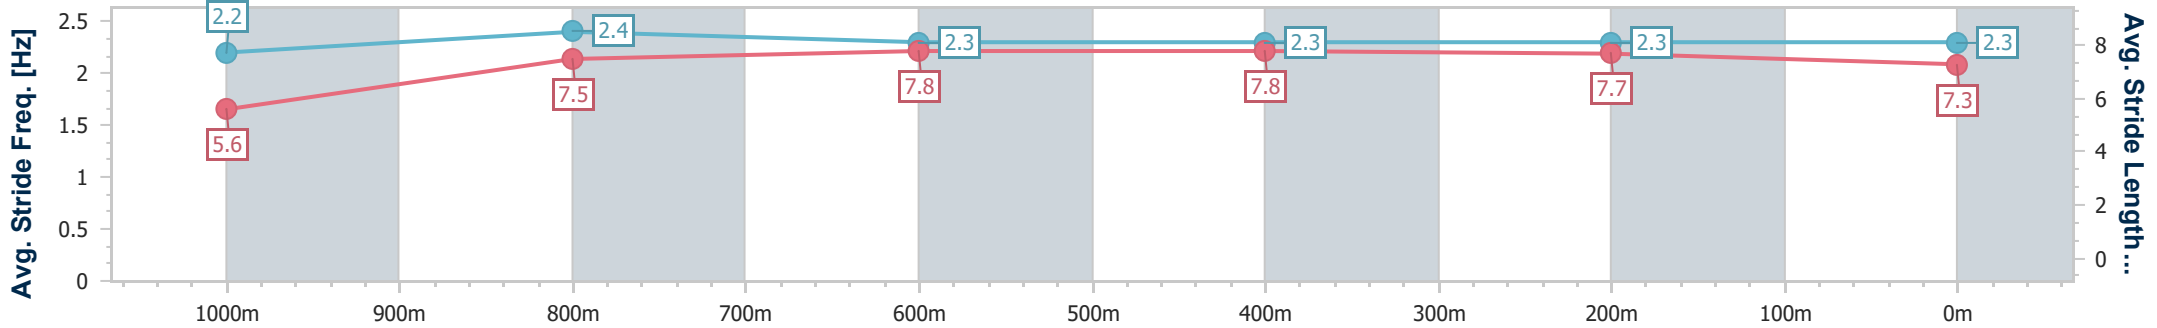

Horse/Jockey Name	Zouthur
Final Rank	4
Fastest Section Time (Section)	0:08.81 (Overall)
Top Speed [km/h] (Section)	67.1 (1000m)
Race State	Finished

Doomben QLD Professional
Race 5: XXXX Class 1 Handicap - 1110m
05 June 2024 - 14:54
Track Rating: Soft 5, Weather: Fine, Rail Position: +7m Entire

BRISBANE
RACING CLUB

Section	Overall	1000m	800m	600m	400m	200m
Section Times	1:05.10 [4] (0:08.81)	0:56.29 [6] (0:11.09)	0:45.20 [6] (0:11.03)	0:34.17 [6] (0:11.31)	0:22.86 [6] (0:11.17)	0:11.69 [5] (0:11.69)
Average Speed [km/h]	44.9	65.1	65.7	63.8	64.4	61.5
Top Speed [km/h]	64.2	67.1	67.0	64.4	65.7	64.6
Avg. Dist. to Rail [m]	0.5	0.4	0.8	0.5	2.0	2.4
Avg. Stride Freq. [Hz]	2.2	2.4	2.3	2.3	2.3	2.3
Avg. Stride Length [m]	5.6	7.5	7.8	7.8	7.7	7.3

- [ ] Ranking at each section and finish
- -.-.- No data available at this section
- NA No data available