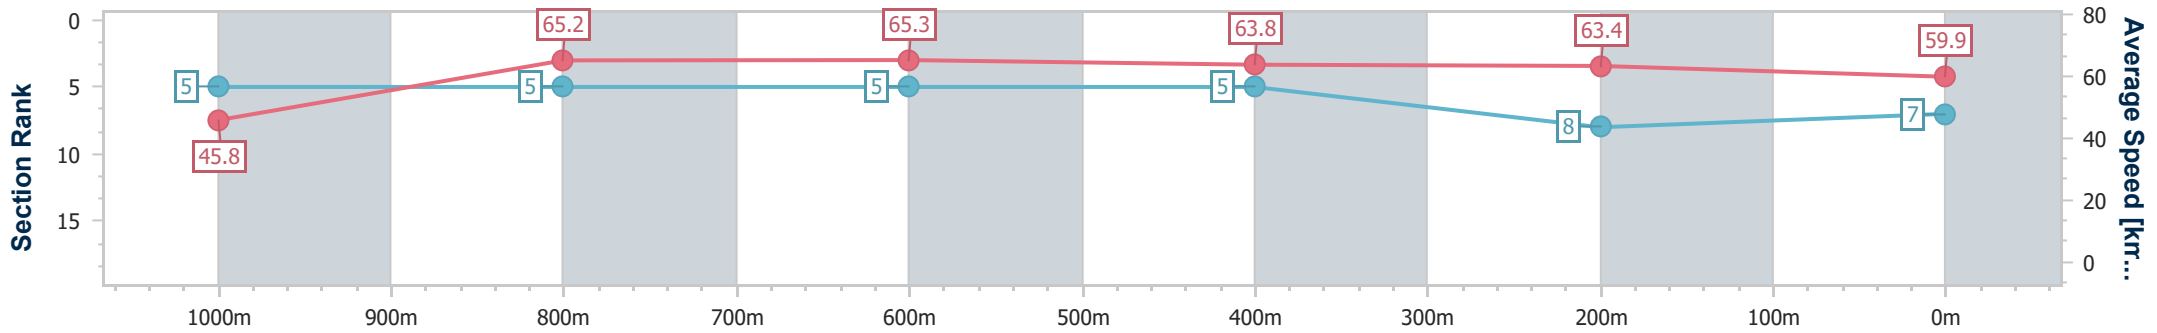

Doomben QLD Professional

Race 5: XXXX Class 1 Handicap - 1110m

05 June 2024 - 14:54

Track Rating: Soft 5, Weather: Fine, Rail Position: +7m Entire

BRISBANE RACING CLUB

Section	Overall	1000m	800m	600m	400m	200m
Section Times	1:05.52 [7] (0:08.67)	0:56.85 [5] (0:11.09)	0:45.76 [5] (0:11.11)	0:34.65 [5] (0:11.34)	0:23.31 [5] (0:11.31)	0:12.00 [8] (0:12.00)
Average Speed [km/h]	45.8	65.2	65.3	63.8	63.4	59.9
Top Speed [km/h]	64.4	65.6	66.7	64.8	64.7	62.4
Avg. Dist. to Rail [m]	2.4	1.0	1.2	1.2	0.7	2.4
Avg. Stride Freq. [Hz]	2.3	2.5	2.5	2.4	2.4	2.4
Avg. Stride Length [m]	5.4	7.2	7.3	7.3	7.2	7.0

- [] Ranking at each section and finish
- .-.- No data available at this section
- NA No data available

Horse/Jockey Name	Spiritchaser
Final Rank	8
Fastest Section Time (Section)	0:08.51 (Overall)
Top Speed [km/h] (Section)	69.2 (1000m)
Race State	Finished