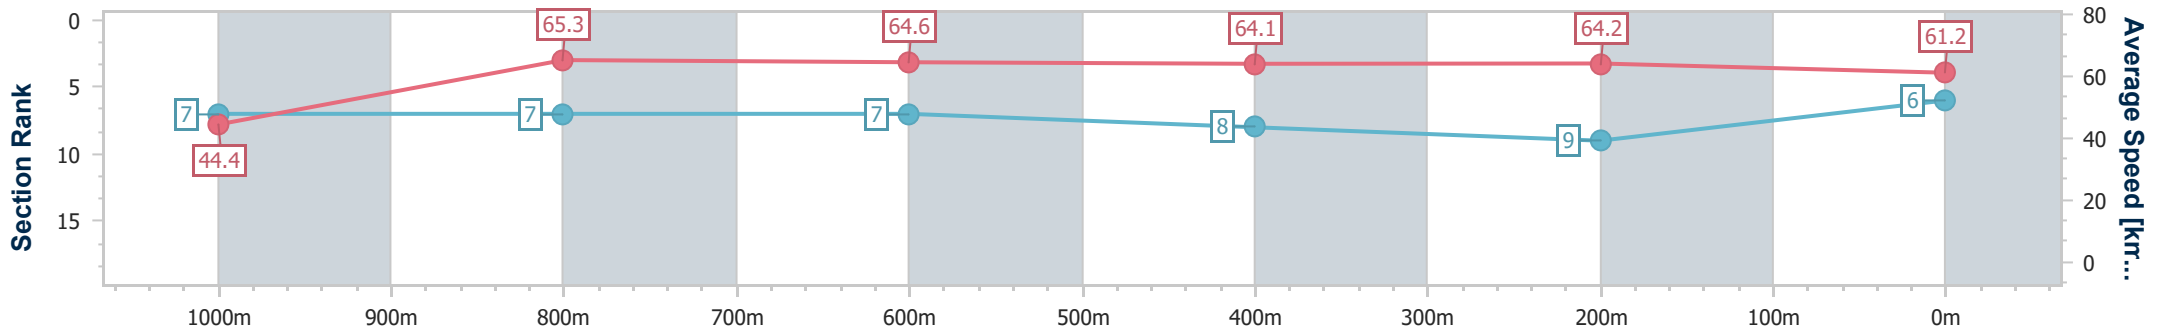

Doomben QLD Professional

Race 5: XXXX Class 1 Handicap - 1110m

05 June 2024 - 14:54

Track Rating: Soft 5, Weather: Fine, Rail Position: +7m Entire

BRISBANE RACING CLUB

Section	Overall	1000m	800m	600m	400m	200m
Section Times	1:05.46 [6] (0:08.92)	0:56.54 [7] (0:11.08)	0:45.46 [7] (0:11.21)	0:34.25 [7] (0:11.24)	0:23.01 [8] (0:11.24)	0:11.77 [9] (0:11.77)
Average Speed [km/h]	44.4	65.3	64.6	64.1	64.2	61.2
Top Speed [km/h]	64.1	66.7	66.5	64.9	66.4	63.3
Avg. Dist. to Rail [m]	4.0	1.3	1.4	1.0	0.6	1.2
Avg. Stride Freq. [Hz]	2.2	2.4	2.4	2.4	2.4	2.4
Avg. Stride Length [m]	5.4	7.4	7.5	7.4	7.4	7.0