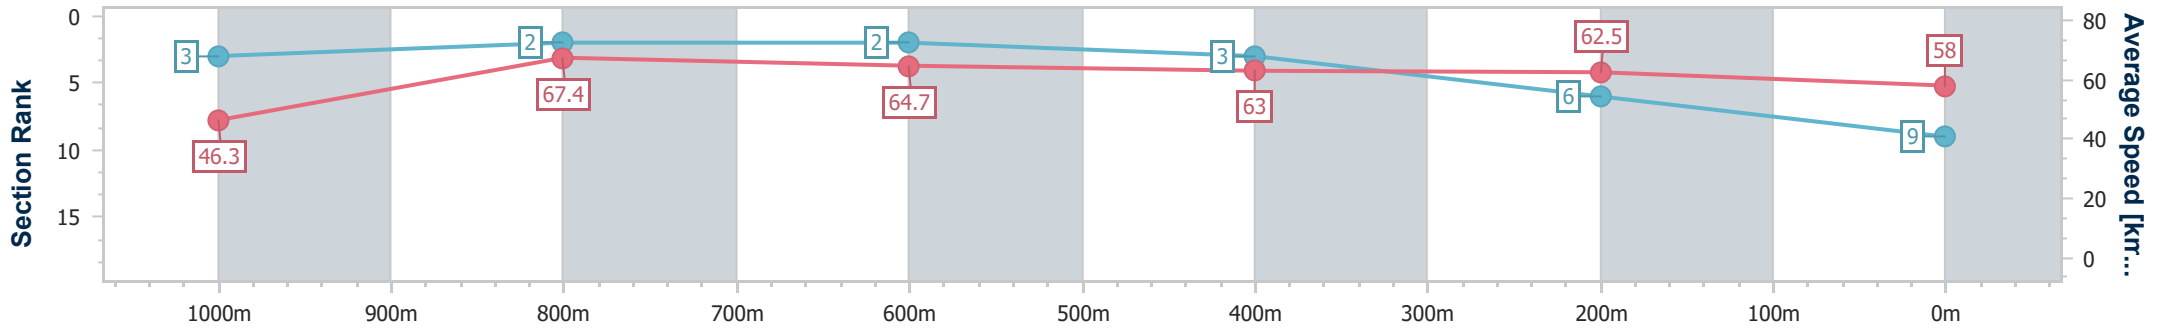

- [] Ranking at each section and finish
- .-.- No data available at this section
- NA No data available

Horse/Jockey Name	Liqueur Gold
Final Rank	9
Fastest Section Time (Section)	0:08.63 (Overall)
Top Speed [km/h] (Section)	70.0 (1000m)
Race State	Finished

Doomben QLD Professional

Race 5: XXXX Class 1 Handicap - 1110m

05 June 2024 - 14:54

Track Rating: Soft 5, Weather: Fine, Rail Position: +7m Entire

BRISBANE RACING CLUB

Section	Overall	1000m	800m	600m	400m	200m
Section Times	1:05.91 [9] (0:08.63)	0:57.28 [3] (0:10.71)	0:46.57 [2] (0:11.21)	0:35.36 [2] (0:11.43)	0:23.93 [3] (0:11.54)	0:12.39 [6] (0:12.39)
Average Speed [km/h]	46.3	67.4	64.7	63.0	62.5	58.0
Top Speed [km/h]	66.0	70.0	65.5	65.0	64.2	61.9
Avg. Dist. to Rail [m]	7.7	3.2	0.7	0.5	1.4	2.7
Avg. Stride Freq. [Hz]	2.3	2.6	2.5	2.4	2.4	2.4
Avg. Stride Length [m]	5.5	7.2	7.3	7.2	7.2	6.9

- [] Ranking at each section and finish
- .-.- No data available at this section
- NA No data available