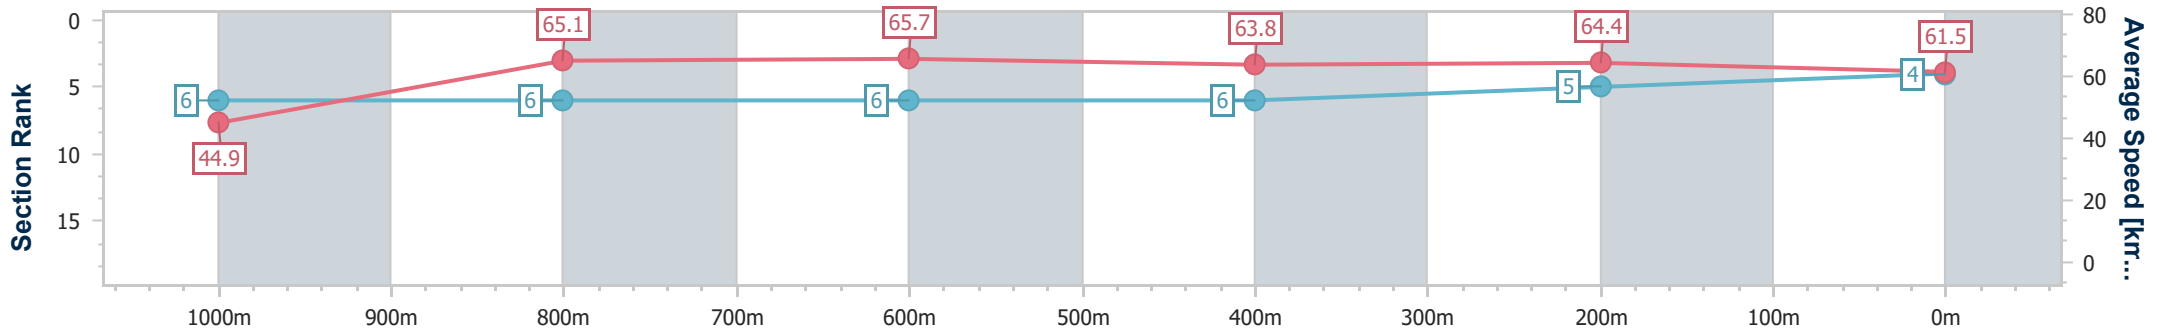

Horse/Jockey Name	Zouthur
Final Rank	4
Fastest Section Time (Section)	0:08.81 (Overall)
Top Speed [km/h] (Section)	67.1 (1000m)
Race State	Finished

Doomben QLD Professional
Race 5: XXXX Class 1 Handicap - 1110m
05 June 2024 - 14:54
Track Rating: Soft 5, Weather: Fine, Rail Position: +7m Entire

BRISBANE
RACING CLUB

Section	Overall	1000m	800m	600m	400m	200m
Section Times	1:05.10 [4] (0:08.81)	0:56.29 [6] (0:11.09)	0:45.20 [6] (0:11.03)	0:34.17 [6] (0:11.31)	0:22.86 [6] (0:11.17)	0:11.69 [5] (0:11.69)
Average Speed [km/h]	44.9	65.1	65.7	63.8	64.4	61.5
Top Speed [km/h]	64.2	67.1	67.0	64.4	65.7	64.6
Avg. Dist. to Rail [m]	0.5	0.4	0.8	0.5	2.0	2.4
Avg. Stride Freq. [Hz]	2.2	2.4	2.3	2.3	2.3	2.3
Avg. Stride Length [m]	5.6	7.5	7.8	7.8	7.7	7.3

- [ ] Ranking at each section and finish
- -.-.- No data available at this section
- NA No data available