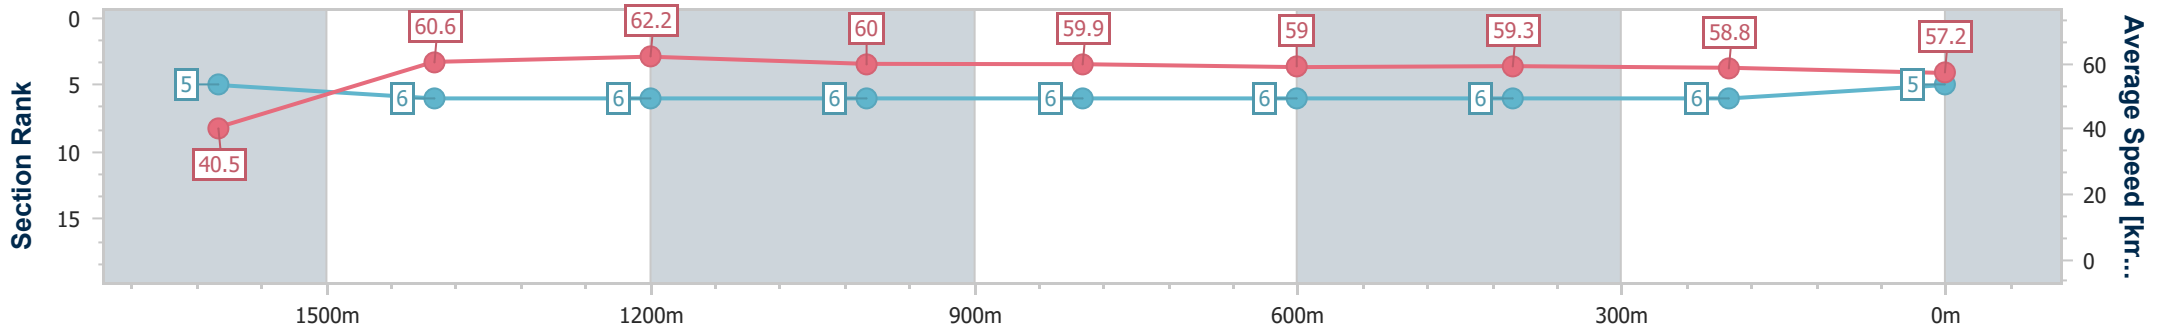

Ipswich QLD Professional

Race 6: IMPERIAL RACING BENCHMARK 62 Handicap - 1710m

07 June 2024 - 14:52

Track Rating: Soft 5, Weather: Fine, Rail Position: +10.5m Entire

Section	Overall	1600m	1400m	1200m	1000m	800m	600m	400m	200m
Section Times	1:46.42 [5] (0:09.80)	1:36.62 [5] (0:11.86)	1:24.76 [6] (0:11.51)	1:13.25 [6] (0:11.98)	1:01.27 [6] (0:12.01)	0:49.26 [6] (0:12.20)	0:37.06 [6] (0:12.18)	0:24.88 [6] (0:12.30)	0:12.58 [6] (0:12.58)
Average Speed [km/h]	40.5	60.6	62.2	60.0	59.9	59.0	59.3	58.8	57.2
Top Speed [km/h]	61.9	61.7	62.8	61.6	60.2	59.9	59.9	59.5	58.4
Avg. Dist. to Rail [m]	4.3	1.2	1.2	0.9	0.4	0.2	0.4	1.6	2.3
Avg. Stride Freq. [Hz]	2.2	2.3	2.4	2.3	2.3	2.3	2.4	2.4	2.3
Avg. Stride Length [m]	5.1	7.2	7.3	7.1	7.2	7.1	7.0	6.8	6.8