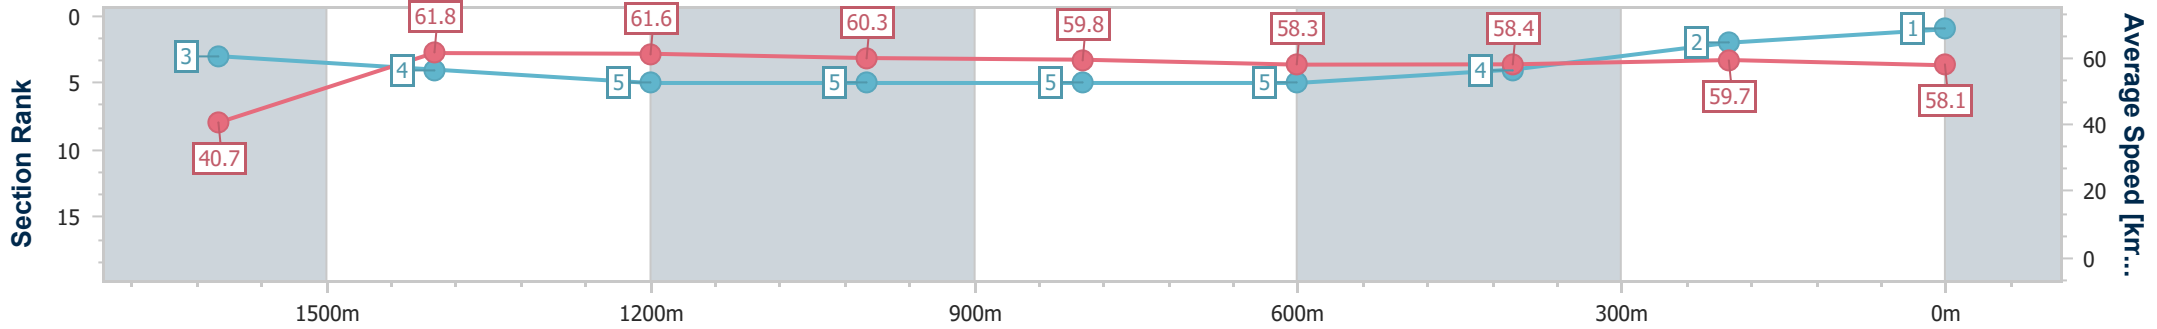

Ipswich QLD Professional

Race 6: IMPERIAL RACING BENCHMARK 62 Handicap - 1710m

07 June 2024 - 14:52

Track Rating: Soft 5, Weather: Fine, Rail Position: +10.5m Entire

Section	Overall	1600m	1400m	1200m	1000m	800m	600m	400m	200m
Section Times	1:45.90 [1] (0:09.71)	1:36.19 [3] (0:11.67)	1:24.52 [4] (0:11.57)	1:12.95 [5] (0:11.84)	1:01.11 [5] (0:11.98)	0:49.13 [5] (0:12.32)	0:36.81 [5] (0:12.30)	0:24.51 [4] (0:12.10)	0:12.41 [2] (0:12.41)
Average Speed [km/h]	40.7	61.8	61.6	60.3	59.8	58.3	58.4	59.7	58.1
Top Speed [km/h]	61.3	62.4	62.1	61.4	60.5	59.4	58.9	60.3	60.1
Avg. Dist. to Rail [m]	2.6	1.1	2.2	2.2	1.0	1.2	0.8	1.0	2.3
Avg. Stride Freq. [Hz]	2.3	2.5	2.5	2.5	2.5	2.4	2.5	2.6	2.5
Avg. Stride Length [m]	5.0	6.8	6.8	6.7	6.7	6.6	6.6	6.5	6.4