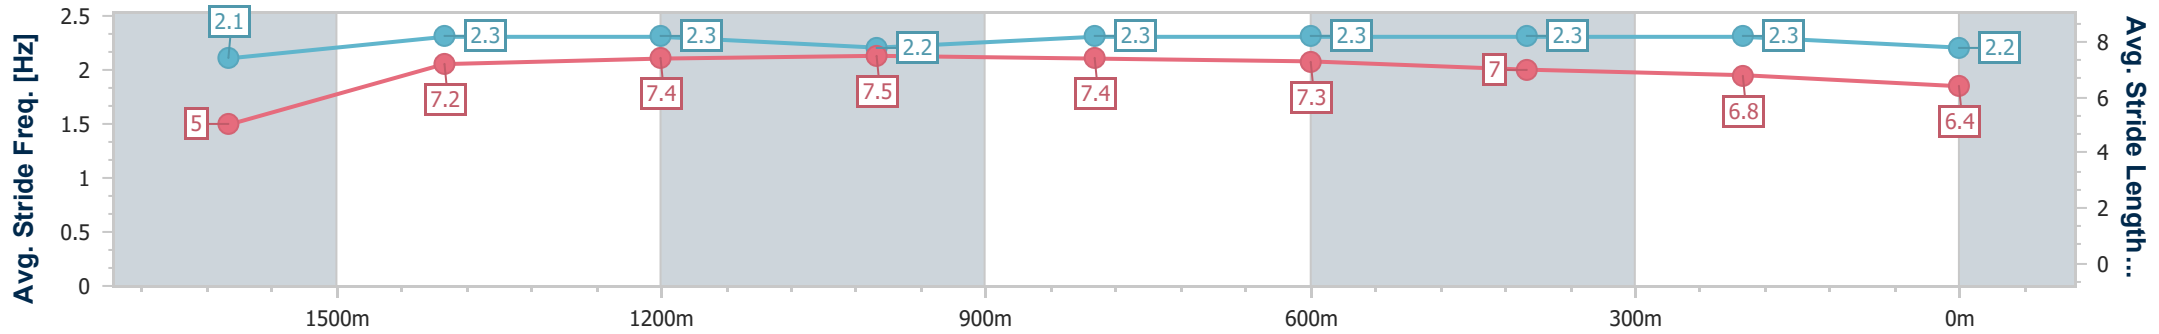

Ipswich QLD Professional

Race 6: IMPERIAL RACING BENCHMARK 62 Handicap - 1710m

07 June 2024 - 14:52

Track Rating: Soft 5, Weather: Fine, Rail Position: +10.5m Entire

Section	Overall	1600m	1400m	1200m	1000m	800m	600m	400m	200m
Section Times	1:49.60 [11] (0:10.38)	1:39.22 [10] (0:11.92)	1:27.30 [10] (0:11.59)	1:15.71 [10] (0:11.82)	1:03.89 [10] (0:11.94)	0:51.95 [9] (0:12.06)	0:39.89 [9] (0:12.48)	0:27.41 [11] (0:13.02)	0:14.39 [11] (0:14.39)
Average Speed [km/h]	38.3	60.2	61.8	60.5	60.4	59.7	57.9	55.3	50.1
Top Speed [km/h]	58.5	62.1	63.2	62.5	61.4	60.4	59.3	56.6	54.7
Avg. Dist. to Rail [m]	5.5	1.1	1.4	1.1	0.2	0.2	0.9	0.6	0.9
Avg. Stride Freq. [Hz]	2.1	2.3	2.3	2.2	2.3	2.3	2.3	2.3	2.2
Avg. Stride Length [m]	5.0	7.2	7.4	7.5	7.4	7.3	7.0	6.8	6.4

- [] Ranking at each section and finish
- .-.- No data available at this section
- NA No data available