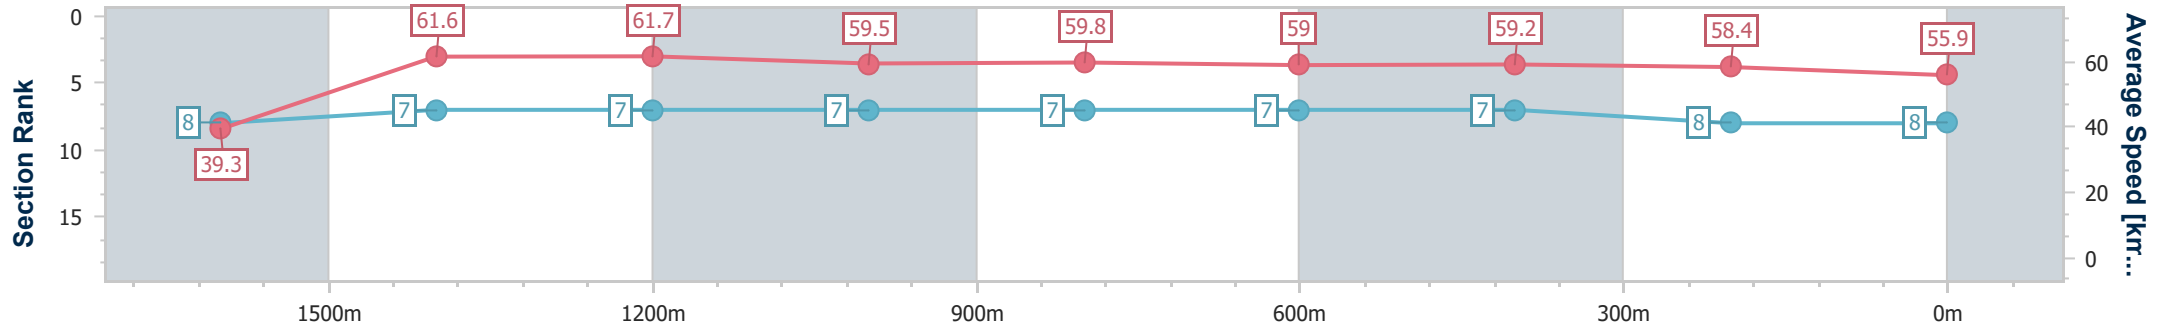

Ipswich QLD Professional

Race 6: IMPERIAL RACING BENCHMARK 62 Handicap - 1710m

07 June 2024 - 14:52

Track Rating: Soft 5, Weather: Fine, Rail Position: +10.5m Entire

Section	Overall	1600m	1400m	1200m	1000m	800m	600m	400m	200m
Section Times	1:46.77 [8] (0:10.07)	1:36.70 [8] (0:11.65)	1:25.05 [7] (0:11.57)	1:13.48 [7] (0:12.07)	1:01.41 [7] (0:11.98)	0:49.43 [7] (0:12.16)	0:37.27 [7] (0:12.13)	0:25.14 [7] (0:12.29)	0:12.85 [8] (0:12.85)
Average Speed [km/h]	39.3	61.6	61.7	59.5	59.8	59.0	59.2	58.4	55.9
Top Speed [km/h]	59.1	63.4	62.7	60.7	60.7	59.4	59.8	59.6	57.5
Avg. Dist. to Rail [m]	1.4	2.2	2.1	1.6	0.6	1.1	1.2	0.7	0.3
Avg. Stride Freq. [Hz]	2.1	2.3	2.3	2.3	2.3	2.3	2.3	2.3	2.3
Avg. Stride Length [m]	5.2	7.3	7.2	7.2	7.3	7.2	7.1	7.0	6.9

- [] Ranking at each section and finish
- .-.- No data available at this section
- NA No data available

Horse/Jockey Name	Shamuka
Final Rank	9
Fastest Section Time (Section)	0:09.66 (Overall)
Top Speed [km/h] (Section)	64.2 (1600m)
Race State	Finished