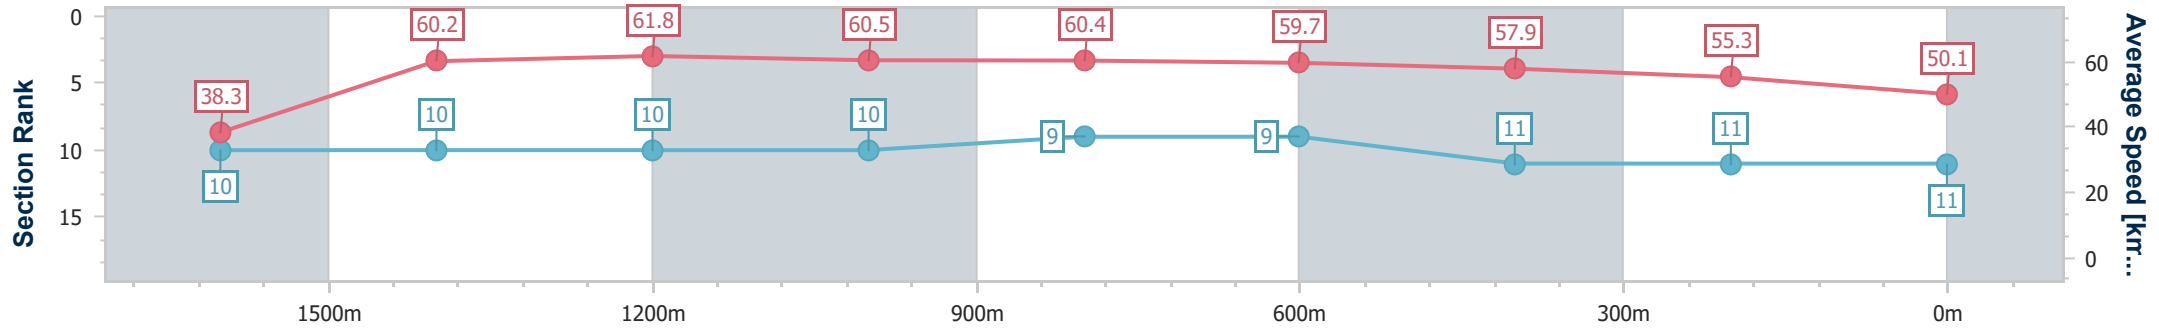

Ipswich QLD Professional

Race 6: IMPERIAL RACING BENCHMARK 62 Handicap - 1710m

07 June 2024 - 14:52

Track Rating: Soft 5, Weather: Fine, Rail Position: +10.5m Entire

Section	Overall	1600m	1400m	1200m	1000m	800m	600m	400m	200m
Section Times	1:49.60 [11] (0:10.38)	1:39.22 [10] (0:11.92)	1:27.30 [10] (0:11.59)	1:15.71 [10] (0:11.82)	1:03.89 [10] (0:11.94)	0:51.95 [9] (0:12.06)	0:39.89 [9] (0:12.48)	0:27.41 [11] (0:13.02)	0:14.39 [11] (0:14.39)
Average Speed [km/h]	38.3	60.2	61.8	60.5	60.4	59.7	57.9	55.3	50.1
Top Speed [km/h]	58.5	62.1	63.2	62.5	61.4	60.4	59.3	56.6	54.7
Avg. Dist. to Rail [m]	5.5	1.1	1.4	1.1	0.2	0.2	0.9	0.6	0.9
Avg. Stride Freq. [Hz]	2.1	2.3	2.3	2.2	2.3	2.3	2.3	2.3	2.2
Avg. Stride Length [m]	5.0	7.2	7.4	7.5	7.4	7.3	7.0	6.8	6.4

- [] Ranking at each section and finish
- .-.- No data available at this section
- NA No data available