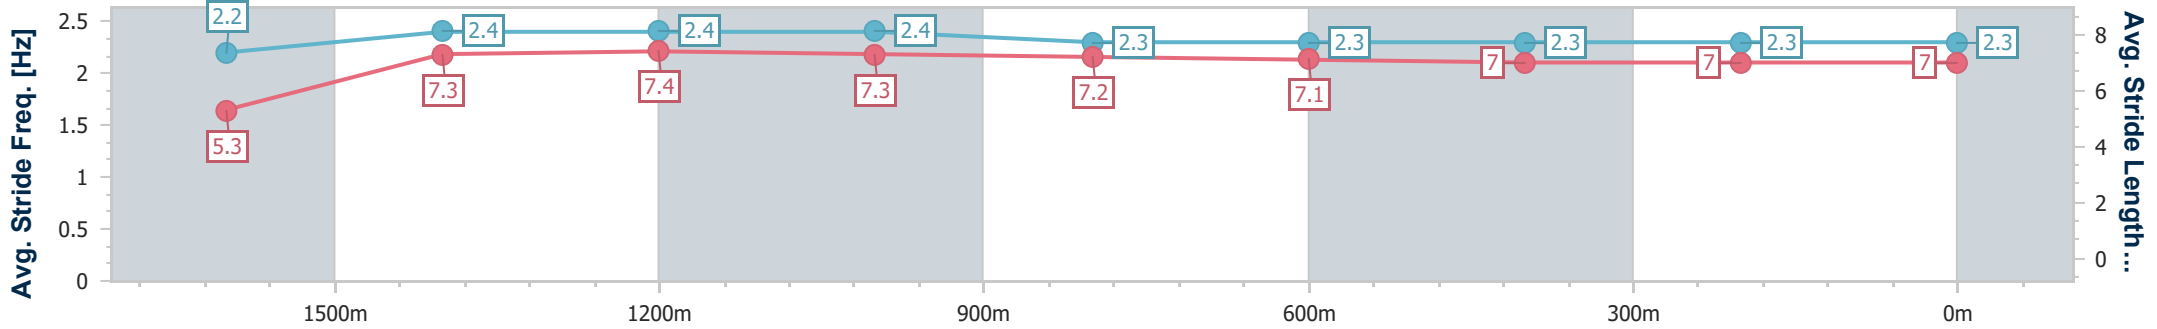

Ipswich QLD Professional

Race 6: IMPERIAL RACING BENCHMARK 62 Handicap - 1710m

07 June 2024 - 14:52

Track Rating: Soft 5, Weather: Fine, Rail Position: +10.5m Entire

Section	Overall	1600m	1400m	1200m	1000m	800m	600m	400m	200m
Section Times	1:46.01 [2] (0:09.47)	1:36.54 [1] (0:11.33)	1:25.21 [1] (0:11.29)	1:13.92 [1] (0:11.57)	1:02.35 [1] (0:12.24)	0:50.11 [1] (0:12.48)	0:37.63 [1] (0:12.55)	0:25.08 [1] (0:12.40)	0:12.68 [1] (0:12.68)
Average Speed [km/h]	41.7	63.6	63.5	61.9	58.8	57.3	56.8	57.6	56.7
Top Speed [km/h]	62.1	65.1	63.8	63.8	60.2	58.2	57.4	58.6	57.9
Avg. Dist. to Rail [m]	6.7	1.4	1.4	0.9	0.3	1.1	1.9	2.2	0.8
Avg. Stride Freq. [Hz]	2.2	2.4	2.4	2.4	2.3	2.3	2.3	2.3	2.3
Avg. Stride Length [m]	5.3	7.3	7.4	7.3	7.2	7.1	7.0	7.0	7.0