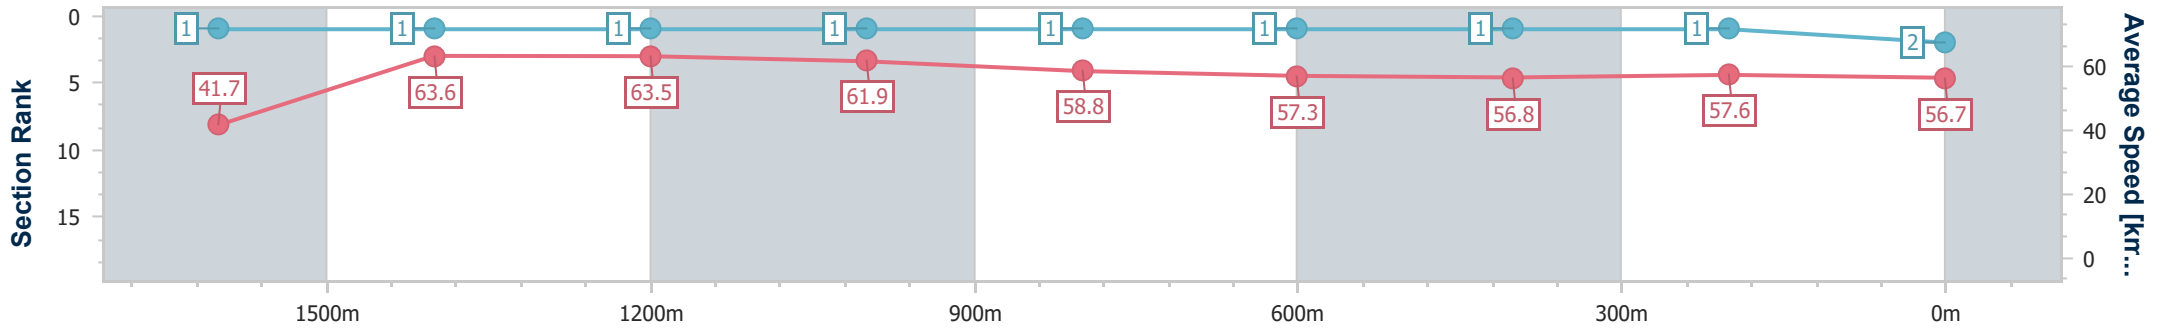

Ipswich QLD Professional

Race 6: IMPERIAL RACING BENCHMARK 62 Handicap - 1710m

07 June 2024 - 14:52

Track Rating: Soft 5, Weather: Fine, Rail Position: +10.5m Entire

Section	Overall	1600m	1400m	1200m	1000m	800m	600m	400m	200m
Section Times	1:46.01 [2] (0:09.47)	1:36.54 [1] (0:11.33)	1:25.21 [1] (0:11.29)	1:13.92 [1] (0:11.57)	1:02.35 [1] (0:12.24)	0:50.11 [1] (0:12.48)	0:37.63 [1] (0:12.55)	0:25.08 [1] (0:12.40)	0:12.68 [1] (0:12.68)
Average Speed [km/h]	41.7	63.6	63.5	61.9	58.8	57.3	56.8	57.6	56.7
Top Speed [km/h]	62.1	65.1	63.8	63.8	60.2	58.2	57.4	58.6	57.9
Avg. Dist. to Rail [m]	6.7	1.4	1.4	0.9	0.3	1.1	1.9	2.2	0.8
Avg. Stride Freq. [Hz]	2.2	2.4	2.4	2.4	2.3	2.3	2.3	2.3	2.3
Avg. Stride Length [m]	5.3	7.3	7.4	7.3	7.2	7.1	7.0	7.0	7.0