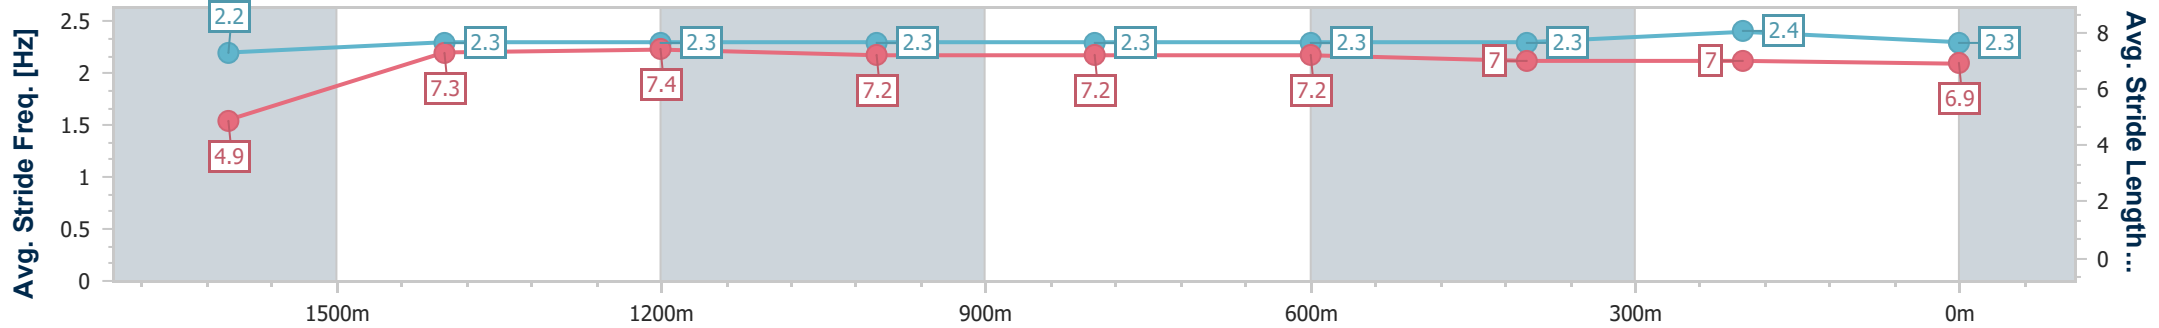

Ipswich QLD Professional

Race 6: IMPERIAL RACING BENCHMARK 62 Handicap - 1710m

07 June 2024 - 14:52

Track Rating: Soft 5, Weather: Fine, Rail Position: +10.5m Entire

Section	Overall	1600m	1400m	1200m	1000m	800m	600m	400m	200m
Section Times	1:46.39 [4] (0:10.31)	1:36.08 [9] (0:11.85)	1:24.23 [9] (0:11.49)	1:12.74 [9] (0:12.01)	1:00.73 [9] (0:12.07)	0:48.66 [10] (0:12.11)	0:36.55 [10] (0:12.13)	0:24.42 [9] (0:11.88)	0:12.54 [7] (0:12.54)
Average Speed [km/h]	38.3	60.6	61.9	59.3	59.5	58.8	58.4	60.0	57.6
Top Speed [km/h]	58.6	61.2	62.6	61.5	60.0	59.4	59.7	60.8	59.5
Avg. Dist. to Rail [m]	2.5	2.8	2.7	2.2	1.5	2.6	2.9	2.6	1.6
Avg. Stride Freq. [Hz]	2.2	2.3	2.3	2.3	2.3	2.3	2.3	2.4	2.3
Avg. Stride Length [m]	4.9	7.3	7.4	7.2	7.2	7.2	7.0	7.0	6.9