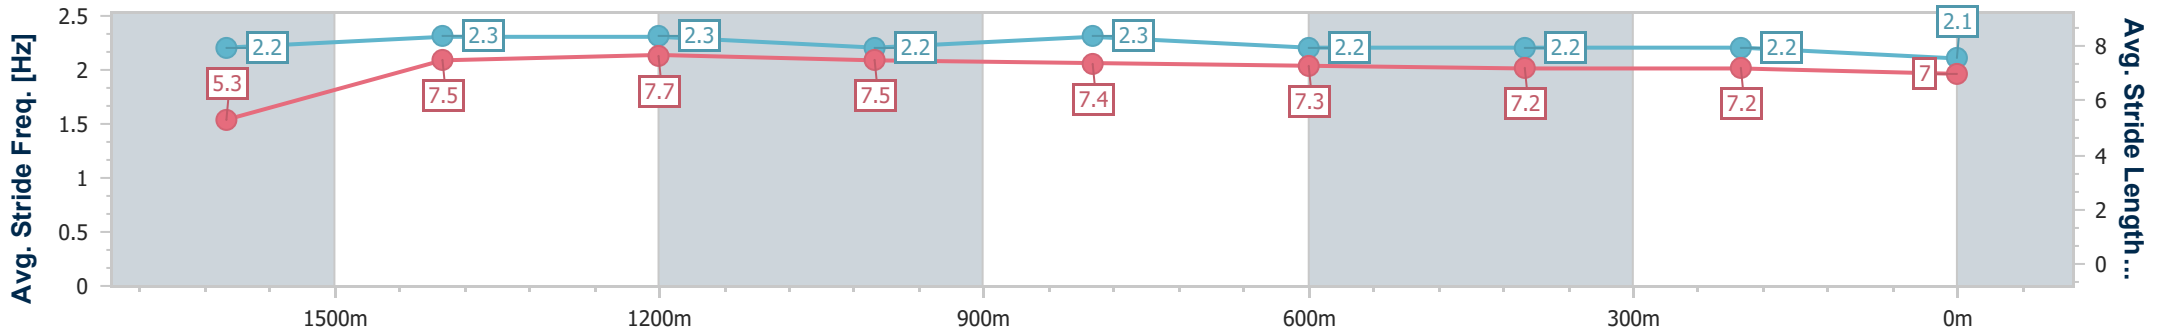

Ipswich QLD Professional

Race 6: IMPERIAL RACING BENCHMARK 62 Handicap - 1710m

07 June 2024 - 14:52

Track Rating: Soft 5, Weather: Fine, Rail Position: +10.5m Entire

Section	Overall	1600m	1400m	1200m	1000m	800m	600m	400m	200m
Section Times	1:47.07 [9] (0:09.66)	1:37.41 [2] (0:11.38)	1:26.03 [3] (0:11.43)	1:14.60 [3] (0:11.73)	1:02.87 [3] (0:12.10)	0:50.77 [3] (0:12.38)	0:38.39 [2] (0:12.63)	0:25.76 [3] (0:12.52)	0:13.24 [5] (0:13.24)
Average Speed [km/h]	40.9	63.0	62.6	60.9	59.5	57.9	56.5	57.1	54.2
Top Speed [km/h]	60.9	64.2	62.8	61.9	60.4	58.5	57.5	57.8	56.5
Avg. Dist. to Rail [m]	1.6	1.7	2.0	1.4	0.6	1.5	1.7	2.0	1.9
Avg. Stride Freq. [Hz]	2.2	2.3	2.3	2.2	2.3	2.2	2.2	2.2	2.1
Avg. Stride Length [m]	5.3	7.5	7.7	7.5	7.4	7.3	7.2	7.2	7.0