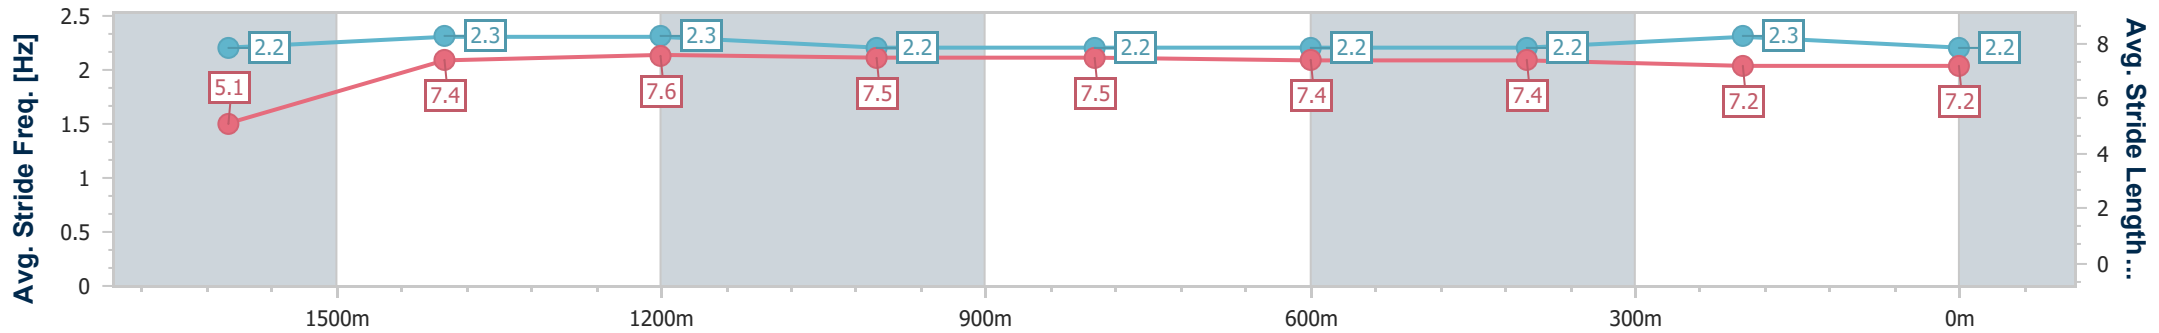

Ipswich QLD Professional

Race 6: IMPERIAL RACING BENCHMARK 62 Handicap - 1710m

07 June 2024 - 14:52

Track Rating: Soft 5, Weather: Fine, Rail Position: +10.5m Entire

Section	Overall	1600m	1400m	1200m	1000m	800m	600m	400m	200m
Section Times	1:46.47 [6] (0:09.89)	1:36.58 [6] (0:12.02)	1:24.56 [8] (0:11.60)	1:12.96 [8] (0:11.91)	1:01.05 [8] (0:11.97)	0:49.08 [8] (0:12.15)	0:36.93 [8] (0:12.21)	0:24.72 [8] (0:12.30)	0:12.42 [9] (0:12.42)
Average Speed [km/h]	40.7	59.7	61.7	60.5	60.1	59.2	58.7	58.7	58.1
Top Speed [km/h]	59.0	60.5	62.7	62.0	60.8	59.8	59.5	59.7	60.1
Avg. Dist. to Rail [m]	2.0	1.5	1.3	0.9	0.4	0.3	0.5	1.3	3.3
Avg. Stride Freq. [Hz]	2.2	2.3	2.3	2.2	2.2	2.2	2.2	2.3	2.2
Avg. Stride Length [m]	5.1	7.4	7.6	7.5	7.5	7.4	7.4	7.2	7.2

- [] Ranking at each section and finish
- .-.- No data available at this section
- NA No data available

Horse/Jockey Name	Star Seeker
Final Rank	7
Fastest Section Time (Section)	0:09.72 (Overall)
Top Speed [km/h] (Section)	65.7 (1400m)
Race State	Finished