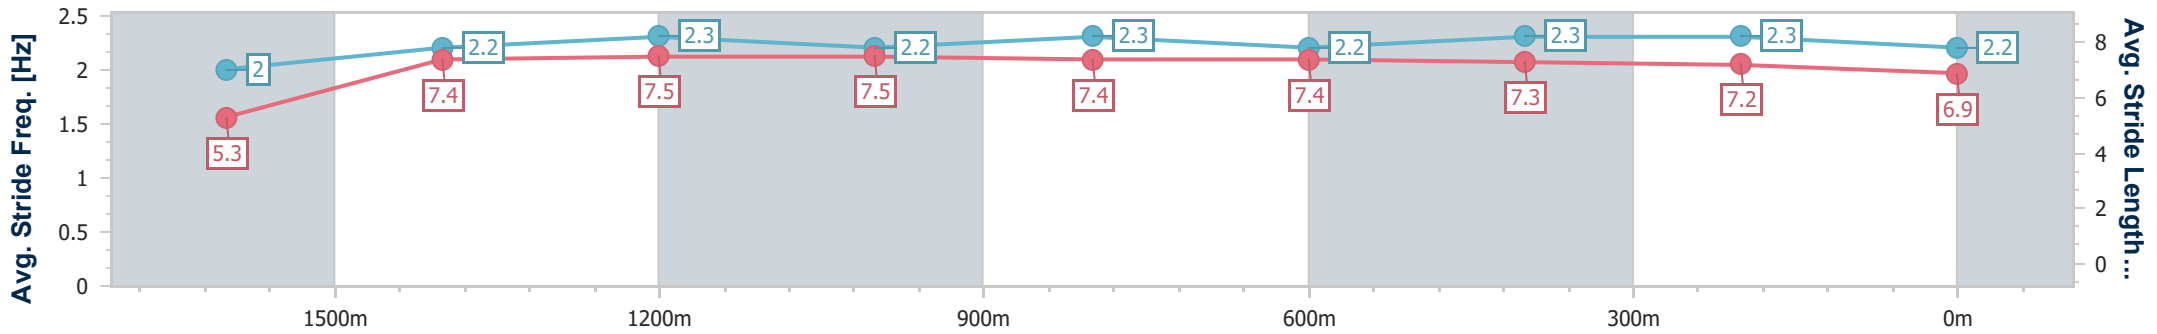

Ipswich QLD Professional

Race 6: IMPERIAL RACING BENCHMARK 62 Handicap - 1710m

07 June 2024 - 14:52

Track Rating: Soft 5, Weather: Fine, Rail Position: +10.5m Entire

Section	Overall	1600m	1400m	1200m	1000m	800m	600m	400m	200m
Section Times	1:47.63 [10] (0:10.45)	1:37.18 [11] (0:12.12)	1:25.06 [11] (0:11.55)	1:13.51 [11] (0:11.87)	1:01.64 [11] (0:11.98)	0:49.66 [11] (0:12.05)	0:37.61 [11] (0:12.03)	0:25.58 [10] (0:12.28)	0:13.30 [10] (0:13.30)
Average Speed [km/h]	37.9	59.3	62.0	60.2	60.2	59.6	59.7	59.0	54.1
Top Speed [km/h]	57.2	61.6	62.9	62.4	61.8	60.5	60.6	59.7	58.0
Avg. Dist. to Rail [m]	3.8	1.3	1.3	1.5	0.6	0.8	0.2	2.6	2.8
Avg. Stride Freq. [Hz]	2.0	2.2	2.3	2.2	2.3	2.2	2.3	2.3	2.2
Avg. Stride Length [m]	5.3	7.4	7.5	7.5	7.4	7.4	7.3	7.2	6.9

- [] Ranking at each section and finish
- .-.- No data available at this section
- NA No data available

Horse/Jockey Name	Osaka Miss
Final Rank	11
Fastest Section Time (Section)	0:10.38 (Overall)
Top Speed [km/h] (Section)	63.2 (1400m)
Race State	Finished