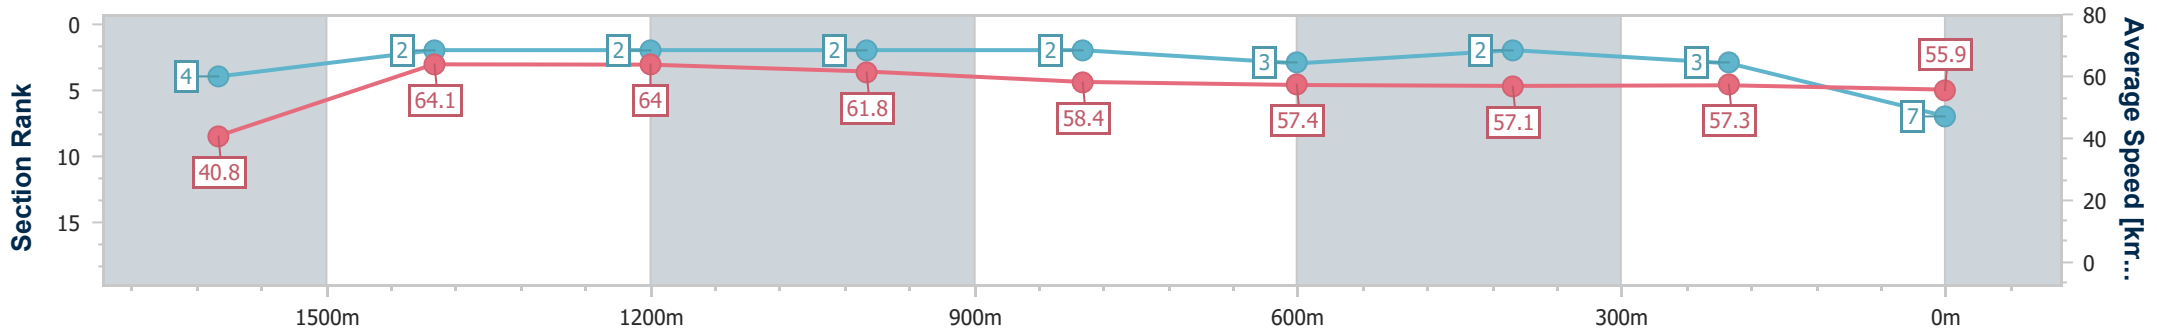

- [] Ranking at each section and finish
- .-.- No data available at this section
- NA No data available

Horse/Jockey Name	Star Seeker
Final Rank	7
Fastest Section Time (Section)	0:09.72 (Overall)
Top Speed [km/h] (Section)	65.7 (1400m)
Race State	Finished

Ipswich QLD Professional

Race 6: IMPERIAL RACING BENCHMARK 62 Handicap - 1710m

07 June 2024 - 14:52

Track Rating: Soft 5, Weather: Fine, Rail Position: +10.5m Entire

Section	Overall	1600m	1400m	1200m	1000m	800m	600m	400m	200m
Section Times	1:46.48 [7] (0:09.72)	1:36.76 [4] (0:11.27)	1:25.49 [2] (0:11.18)	1:14.31 [2] (0:11.65)	1:02.66 [2] (0:12.34)	0:50.32 [2] (0:12.54)	0:37.78 [3] (0:12.49)	0:25.29 [2] (0:12.42)	0:12.87 [3] (0:12.87)
Average Speed [km/h]	40.8	64.1	64.0	61.8	58.4	57.4	57.1	57.3	55.9
Top Speed [km/h]	63.3	64.8	65.7	63.8	59.9	58.9	58.5	57.8	57.9
Avg. Dist. to Rail [m]	7.6	1.6	1.0	0.6	1.0	0.5	2.5	2.2	0.9
Avg. Stride Freq. [Hz]	2.3	2.4	2.4	2.4	2.3	2.3	2.1	2.3	2.3
Avg. Stride Length [m]	5.0	7.4	7.4	7.3	7.1	7.0	7.4	6.8	6.8

- [] Ranking at each section and finish
- .-.- No data available at this section
- NA No data available

Horse/Jockey Name	Irish Sally
Final Rank	8
Fastest Section Time (Section)	0:10.07 (Overall)
Top Speed [km/h] (Section)	63.4 (1600m)
Race State	Finished