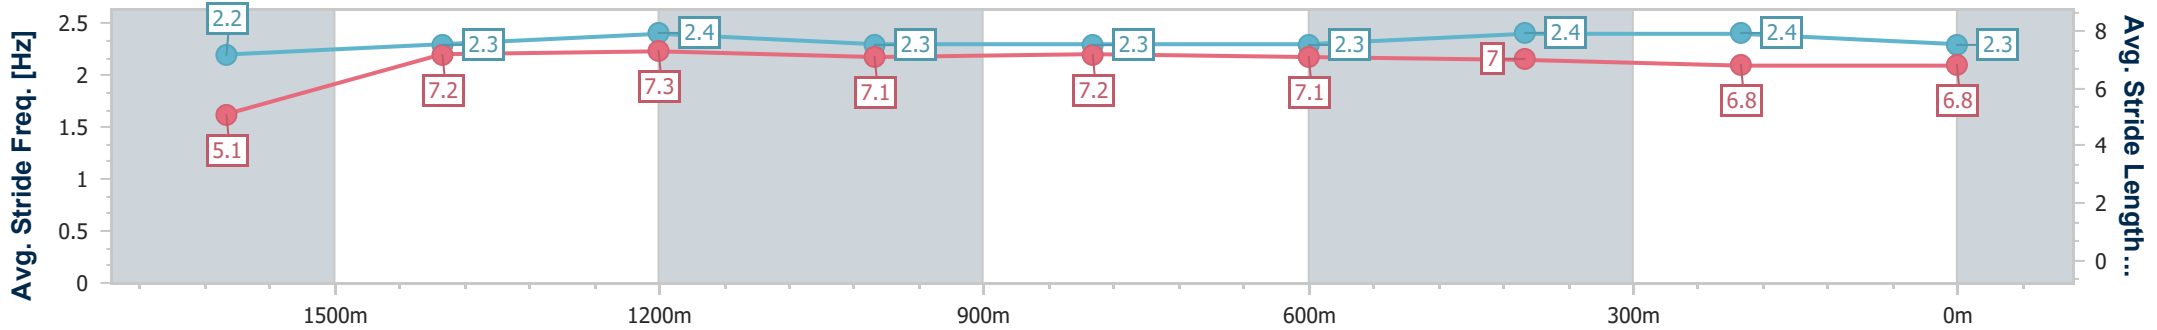

Ipswich QLD Professional

Race 6: IMPERIAL RACING BENCHMARK 62 Handicap - 1710m

07 June 2024 - 14:52

Track Rating: Soft 5, Weather: Fine, Rail Position: +10.5m Entire

Section	Overall	1600m	1400m	1200m	1000m	800m	600m	400m	200m
Section Times	1:46.42 [5] (0:09.80)	1:36.62 [5] (0:11.86)	1:24.76 [6] (0:11.51)	1:13.25 [6] (0:11.98)	1:01.27 [6] (0:12.01)	0:49.26 [6] (0:12.20)	0:37.06 [6] (0:12.18)	0:24.88 [6] (0:12.30)	0:12.58 [6] (0:12.58)
Average Speed [km/h]	40.5	60.6	62.2	60.0	59.9	59.0	59.3	58.8	57.2
Top Speed [km/h]	61.9	61.7	62.8	61.6	60.2	59.9	59.9	59.5	58.4
Avg. Dist. to Rail [m]	4.3	1.2	1.2	0.9	0.4	0.2	0.4	1.6	2.3
Avg. Stride Freq. [Hz]	2.2	2.3	2.4	2.3	2.3	2.3	2.4	2.4	2.3
Avg. Stride Length [m]	5.1	7.2	7.3	7.1	7.2	7.1	7.0	6.8	6.8