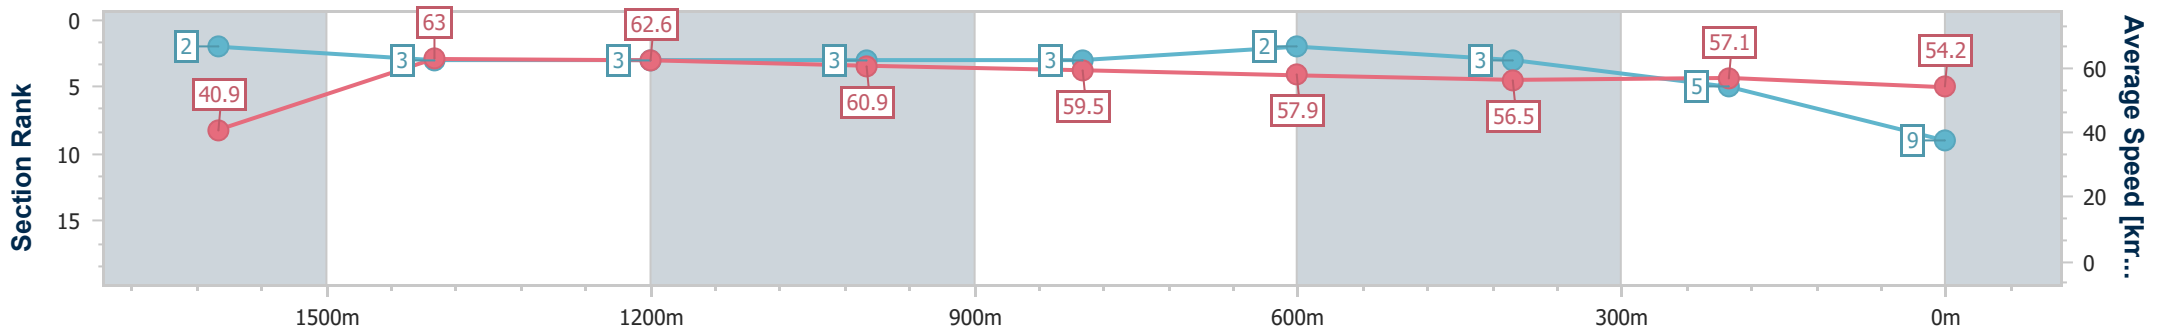

Ipswich QLD Professional

Race 6: IMPERIAL RACING BENCHMARK 62 Handicap - 1710m

07 June 2024 - 14:52

Track Rating: Soft 5, Weather: Fine, Rail Position: +10.5m Entire

Section	Overall	1600m	1400m	1200m	1000m	800m	600m	400m	200m
Section Times	1:47.07 [9] (0:09.66)	1:37.41 [2] (0:11.38)	1:26.03 [3] (0:11.43)	1:14.60 [3] (0:11.73)	1:02.87 [3] (0:12.10)	0:50.77 [3] (0:12.38)	0:38.39 [2] (0:12.63)	0:25.76 [3] (0:12.52)	0:13.24 [5] (0:13.24)
Average Speed [km/h]	40.9	63.0	62.6	60.9	59.5	57.9	56.5	57.1	54.2
Top Speed [km/h]	60.9	64.2	62.8	61.9	60.4	58.5	57.5	57.8	56.5
Avg. Dist. to Rail [m]	1.6	1.7	2.0	1.4	0.6	1.5	1.7	2.0	1.9
Avg. Stride Freq. [Hz]	2.2	2.3	2.3	2.2	2.3	2.2	2.2	2.2	2.1
Avg. Stride Length [m]	5.3	7.5	7.7	7.5	7.4	7.3	7.2	7.2	7.0