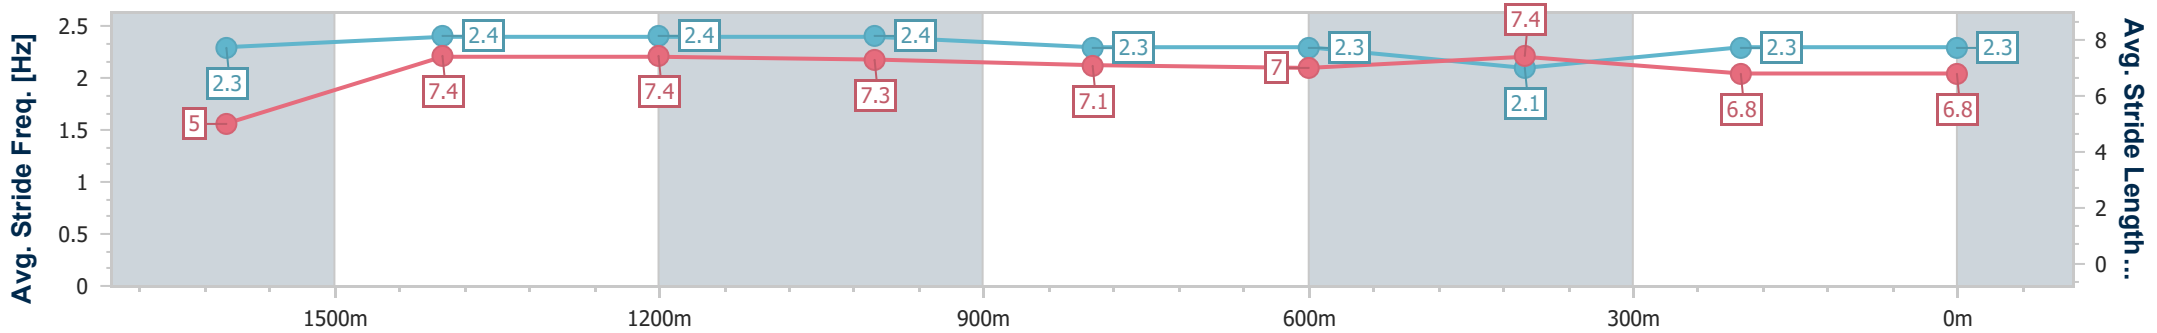

- [] Ranking at each section and finish
- .-.- No data available at this section
- NA No data available

Horse/Jockey Name	Star Seeker
Final Rank	7
Fastest Section Time (Section)	0:09.72 (Overall)
Top Speed [km/h] (Section)	65.7 (1400m)
Race State	Finished

Ipswich QLD Professional

Race 6: IMPERIAL RACING BENCHMARK 62 Handicap - 1710m

07 June 2024 - 14:52

Track Rating: Soft 5, Weather: Fine, Rail Position: +10.5m Entire

Section	Overall	1600m	1400m	1200m	1000m	800m	600m	400m	200m
Section Times	1:46.48 [7] (0:09.72)	1:36.76 [4] (0:11.27)	1:25.49 [2] (0:11.18)	1:14.31 [2] (0:11.65)	1:02.66 [2] (0:12.34)	0:50.32 [2] (0:12.54)	0:37.78 [3] (0:12.49)	0:25.29 [2] (0:12.42)	0:12.87 [3] (0:12.87)
Average Speed [km/h]	40.8	64.1	64.0	61.8	58.4	57.4	57.1	57.3	55.9
Top Speed [km/h]	63.3	64.8	65.7	63.8	59.9	58.9	58.5	57.8	57.9
Avg. Dist. to Rail [m]	7.6	1.6	1.0	0.6	1.0	0.5	2.5	2.2	0.9
Avg. Stride Freq. [Hz]	2.3	2.4	2.4	2.4	2.3	2.3	2.1	2.3	2.3
Avg. Stride Length [m]	5.0	7.4	7.4	7.3	7.1	7.0	7.4	6.8	6.8

- [] Ranking at each section and finish
- .-.- No data available at this section
- NA No data available

Horse/Jockey Name	Irish Sally
Final Rank	8
Fastest Section Time (Section)	0:10.07 (Overall)
Top Speed [km/h] (Section)	63.4 (1600m)
Race State	Finished