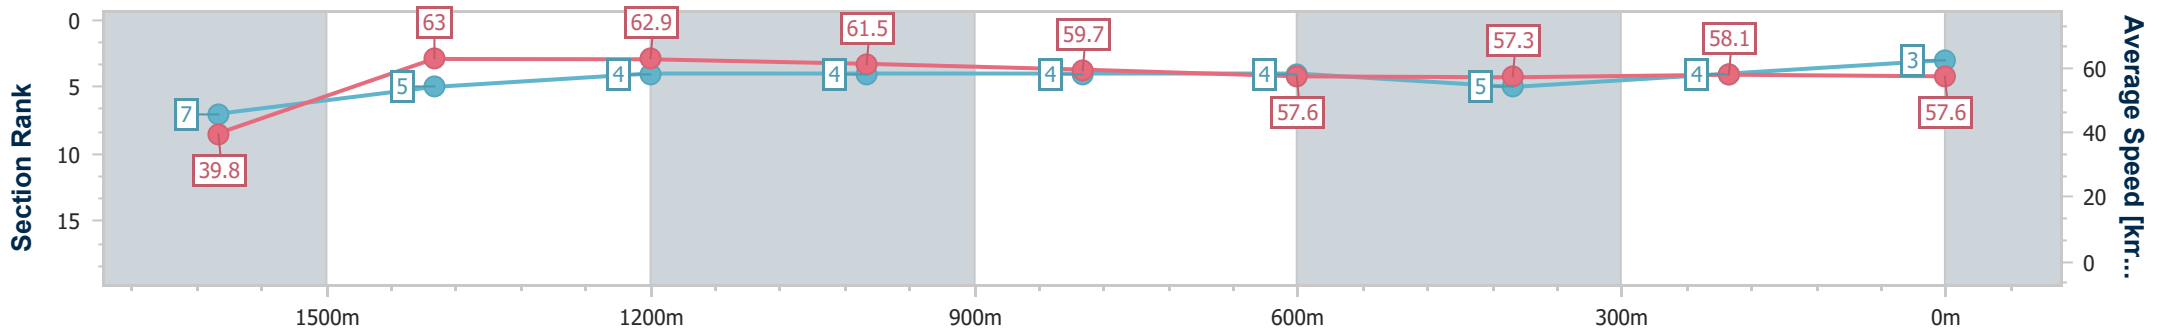

Ipswich QLD Professional

Race 6: IMPERIAL RACING BENCHMARK 62 Handicap - 1710m

07 June 2024 - 14:52

Track Rating: Soft 5, Weather: Fine, Rail Position: +10.5m Entire

Section	Overall	1600m	1400m	1200m	1000m	800m	600m	400m	200m
Section Times	1:46.28 [3] (0:09.96)	1:36.32 [7] (0:11.43)	1:24.89 [5] (0:11.35)	1:13.54 [4] (0:11.60)	1:01.94 [4] (0:12.03)	0:49.91 [4] (0:12.48)	0:37.43 [4] (0:12.56)	0:24.87 [5] (0:12.39)	0:12.48 [4] (0:12.48)
Average Speed [km/h]	39.8	63.0	62.9	61.5	59.7	57.6	57.3	58.1	57.6
Top Speed [km/h]	61.9	64.1	63.6	62.7	61.3	58.6	58.6	58.8	59.8
Avg. Dist. to Rail [m]	6.2	1.0	2.2	1.9	0.4	0.6	0.3	0.8	2.0
Avg. Stride Freq. [Hz]	2.2	2.4	2.3	2.3	2.3	2.2	2.3	2.3	2.3
Avg. Stride Length [m]	5.1	7.5	7.6	7.4	7.3	7.1	6.9	6.9	6.9