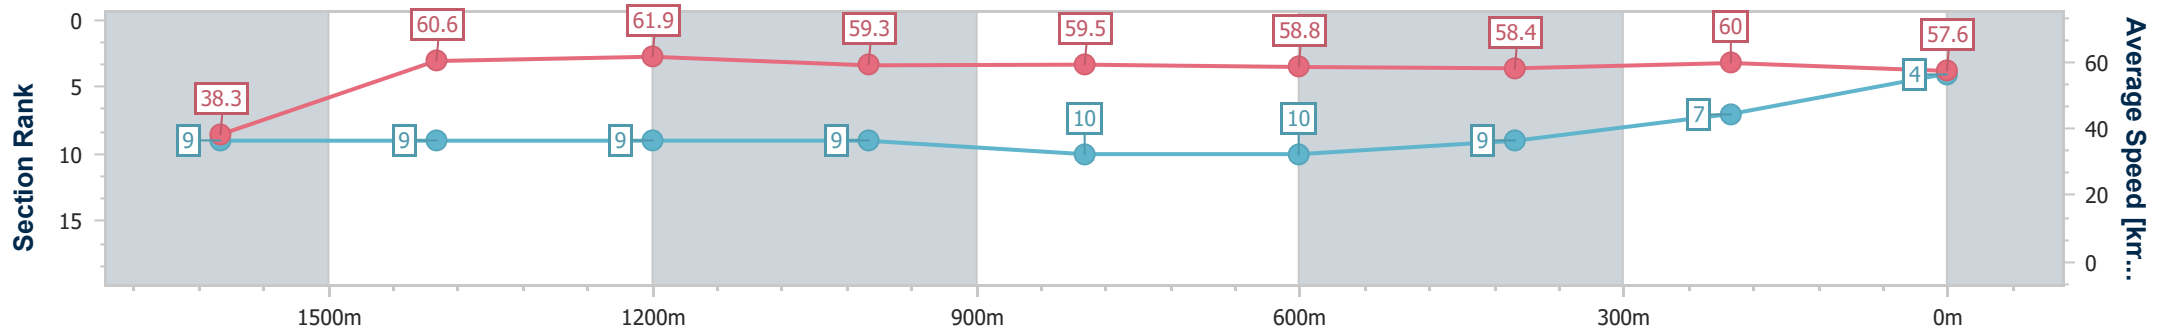

Ipswich QLD Professional

Race 6: IMPERIAL RACING BENCHMARK 62 Handicap - 1710m

07 June 2024 - 14:52

Track Rating: Soft 5, Weather: Fine, Rail Position: +10.5m Entire

Section	Overall	1600m	1400m	1200m	1000m	800m	600m	400m	200m
Section Times	1:46.39 [4] (0:10.31)	1:36.08 [9] (0:11.85)	1:24.23 [9] (0:11.49)	1:12.74 [9] (0:12.01)	1:00.73 [9] (0:12.07)	0:48.66 [10] (0:12.11)	0:36.55 [10] (0:12.13)	0:24.42 [9] (0:11.88)	0:12.54 [7] (0:12.54)
Average Speed [km/h]	38.3	60.6	61.9	59.3	59.5	58.8	58.4	60.0	57.6
Top Speed [km/h]	58.6	61.2	62.6	61.5	60.0	59.4	59.7	60.8	59.5
Avg. Dist. to Rail [m]	2.5	2.8	2.7	2.2	1.5	2.6	2.9	2.6	1.6
Avg. Stride Freq. [Hz]	2.2	2.3	2.3	2.3	2.3	2.3	2.3	2.4	2.3
Avg. Stride Length [m]	4.9	7.3	7.4	7.2	7.2	7.2	7.0	7.0	6.9