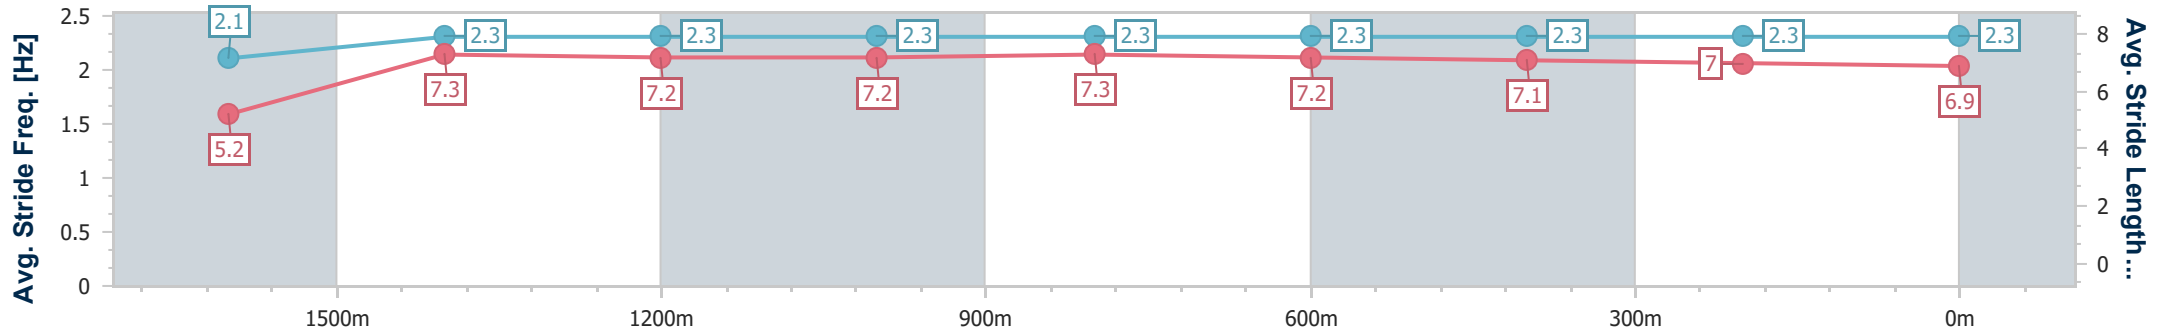

Ipswich QLD Professional

Race 6: IMPERIAL RACING BENCHMARK 62 Handicap - 1710m

07 June 2024 - 14:52

Track Rating: Soft 5, Weather: Fine, Rail Position: +10.5m Entire

Section	Overall	1600m	1400m	1200m	1000m	800m	600m	400m	200m
Section Times	1:46.77 [8] (0:10.07)	1:36.70 [8] (0:11.65)	1:25.05 [7] (0:11.57)	1:13.48 [7] (0:12.07)	1:01.41 [7] (0:11.98)	0:49.43 [7] (0:12.16)	0:37.27 [7] (0:12.13)	0:25.14 [7] (0:12.29)	0:12.85 [8] (0:12.85)
Average Speed [km/h]	39.3	61.6	61.7	59.5	59.8	59.0	59.2	58.4	55.9
Top Speed [km/h]	59.1	63.4	62.7	60.7	60.7	59.4	59.8	59.6	57.5
Avg. Dist. to Rail [m]	1.4	2.2	2.1	1.6	0.6	1.1	1.2	0.7	0.3
Avg. Stride Freq. [Hz]	2.1	2.3	2.3	2.3	2.3	2.3	2.3	2.3	2.3
Avg. Stride Length [m]	5.2	7.3	7.2	7.2	7.3	7.2	7.1	7.0	6.9

- [] Ranking at each section and finish
- .-.- No data available at this section
- NA No data available

Horse/Jockey Name	Shamuka
Final Rank	9
Fastest Section Time (Section)	0:09.66 (Overall)
Top Speed [km/h] (Section)	64.2 (1600m)
Race State	Finished