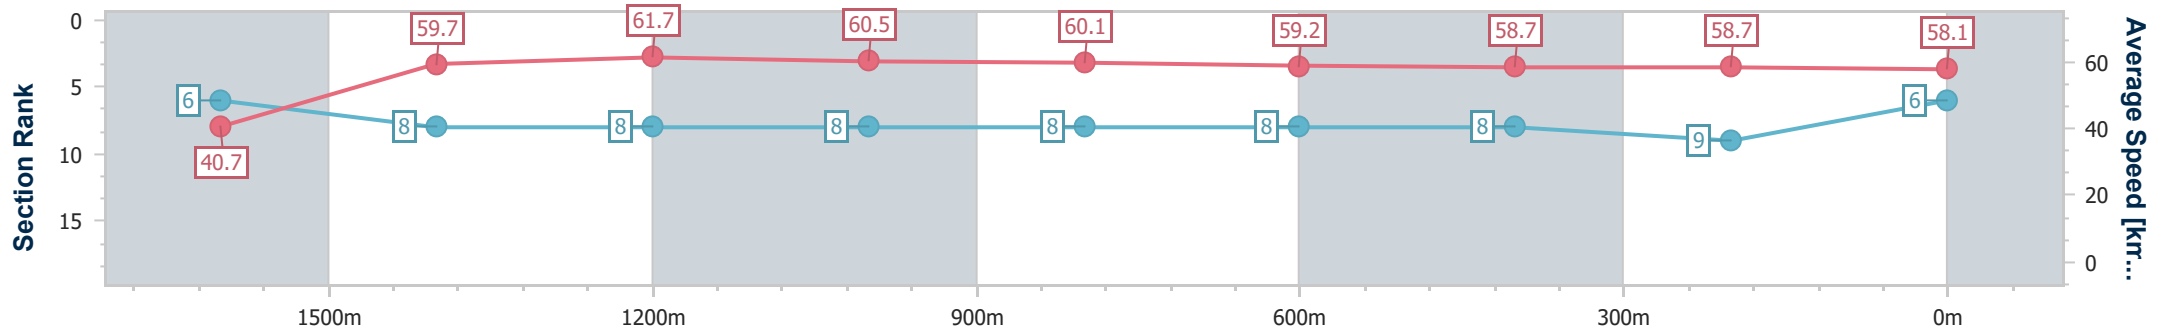

Ipswich QLD Professional

Race 6: IMPERIAL RACING BENCHMARK 62 Handicap - 1710m

07 June 2024 - 14:52

Track Rating: Soft 5, Weather: Fine, Rail Position: +10.5m Entire

Section	Overall	1600m	1400m	1200m	1000m	800m	600m	400m	200m
Section Times	1:46.47 [6] (0:09.89)	1:36.58 [6] (0:12.02)	1:24.56 [8] (0:11.60)	1:12.96 [8] (0:11.91)	1:01.05 [8] (0:11.97)	0:49.08 [8] (0:12.15)	0:36.93 [8] (0:12.21)	0:24.72 [8] (0:12.30)	0:12.42 [9] (0:12.42)
Average Speed [km/h]	40.7	59.7	61.7	60.5	60.1	59.2	58.7	58.7	58.1
Top Speed [km/h]	59.0	60.5	62.7	62.0	60.8	59.8	59.5	59.7	60.1
Avg. Dist. to Rail [m]	2.0	1.5	1.3	0.9	0.4	0.3	0.5	1.3	3.3
Avg. Stride Freq. [Hz]	2.2	2.3	2.3	2.2	2.2	2.2	2.2	2.3	2.2
Avg. Stride Length [m]	5.1	7.4	7.6	7.5	7.5	7.4	7.4	7.2	7.2

- [] Ranking at each section and finish
- .-.- No data available at this section
- NA No data available

Horse/Jockey Name	Star Seeker
Final Rank	7
Fastest Section Time (Section)	0:09.72 (Overall)
Top Speed [km/h] (Section)	65.7 (1400m)
Race State	Finished