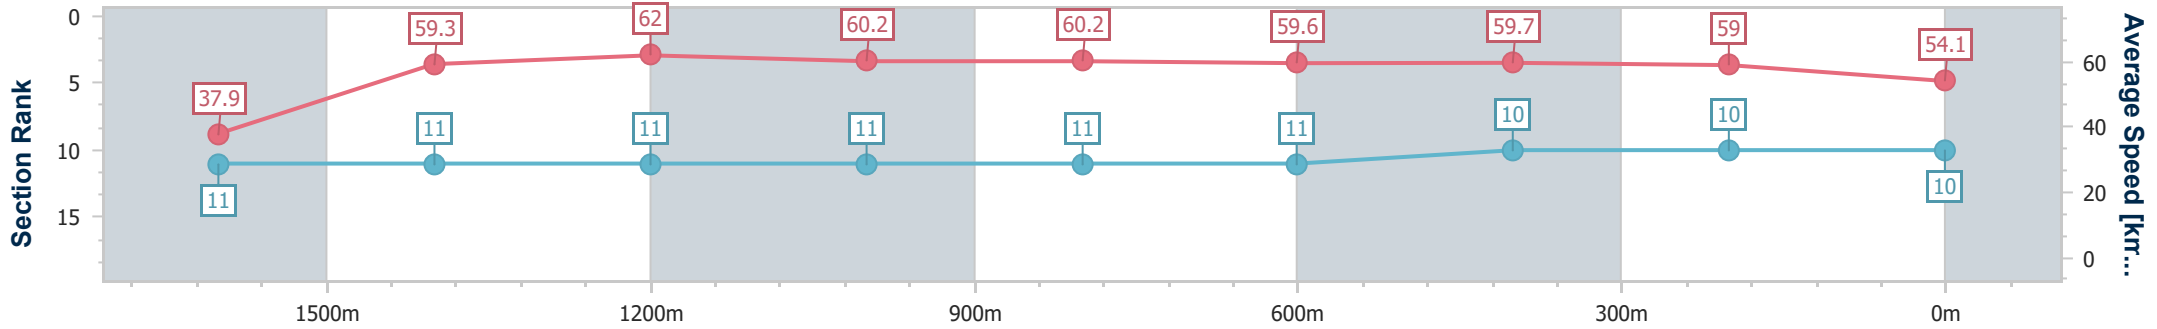

Ipswich QLD Professional

Race 6: IMPERIAL RACING BENCHMARK 62 Handicap - 1710m

07 June 2024 - 14:52

Track Rating: Soft 5, Weather: Fine, Rail Position: +10.5m Entire

Section	Overall	1600m	1400m	1200m	1000m	800m	600m	400m	200m
Section Times	1:47.63 [10] (0:10.45)	1:37.18 [11] (0:12.12)	1:25.06 [11] (0:11.55)	1:13.51 [11] (0:11.87)	1:01.64 [11] (0:11.98)	0:49.66 [11] (0:12.05)	0:37.61 [11] (0:12.03)	0:25.58 [10] (0:12.28)	0:13.30 [10] (0:13.30)
Average Speed [km/h]	37.9	59.3	62.0	60.2	60.2	59.6	59.7	59.0	54.1
Top Speed [km/h]	57.2	61.6	62.9	62.4	61.8	60.5	60.6	59.7	58.0
Avg. Dist. to Rail [m]	3.8	1.3	1.3	1.5	0.6	0.8	0.2	2.6	2.8
Avg. Stride Freq. [Hz]	2.0	2.2	2.3	2.2	2.3	2.2	2.3	2.3	2.2
Avg. Stride Length [m]	5.3	7.4	7.5	7.5	7.4	7.4	7.3	7.2	6.9