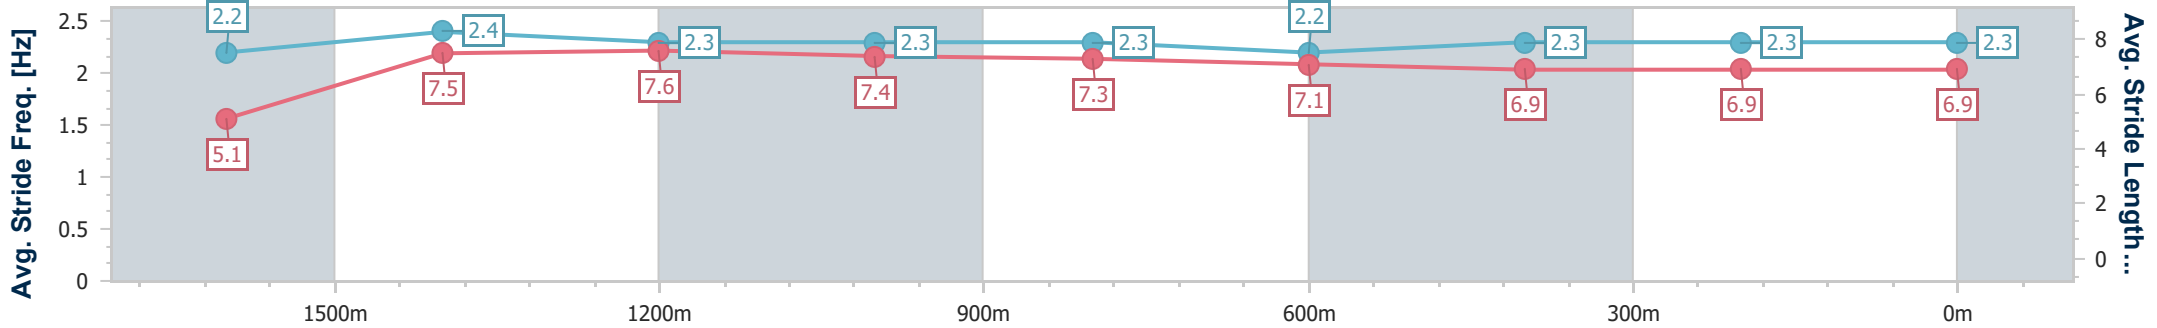

Ipswich QLD Professional

Race 6: IMPERIAL RACING BENCHMARK 62 Handicap - 1710m

07 June 2024 - 14:52

Track Rating: Soft 5, Weather: Fine, Rail Position: +10.5m Entire

Section	Overall	1600m	1400m	1200m	1000m	800m	600m	400m	200m
Section Times	1:46.28 [3] (0:09.96)	1:36.32 [7] (0:11.43)	1:24.89 [5] (0:11.35)	1:13.54 [4] (0:11.60)	1:01.94 [4] (0:12.03)	0:49.91 [4] (0:12.48)	0:37.43 [4] (0:12.56)	0:24.87 [5] (0:12.39)	0:12.48 [4] (0:12.48)
Average Speed [km/h]	39.8	63.0	62.9	61.5	59.7	57.6	57.3	58.1	57.6
Top Speed [km/h]	61.9	64.1	63.6	62.7	61.3	58.6	58.6	58.8	59.8
Avg. Dist. to Rail [m]	6.2	1.0	2.2	1.9	0.4	0.6	0.3	0.8	2.0
Avg. Stride Freq. [Hz]	2.2	2.4	2.3	2.3	2.3	2.2	2.3	2.3	2.3
Avg. Stride Length [m]	5.1	7.5	7.6	7.4	7.3	7.1	6.9	6.9	6.9