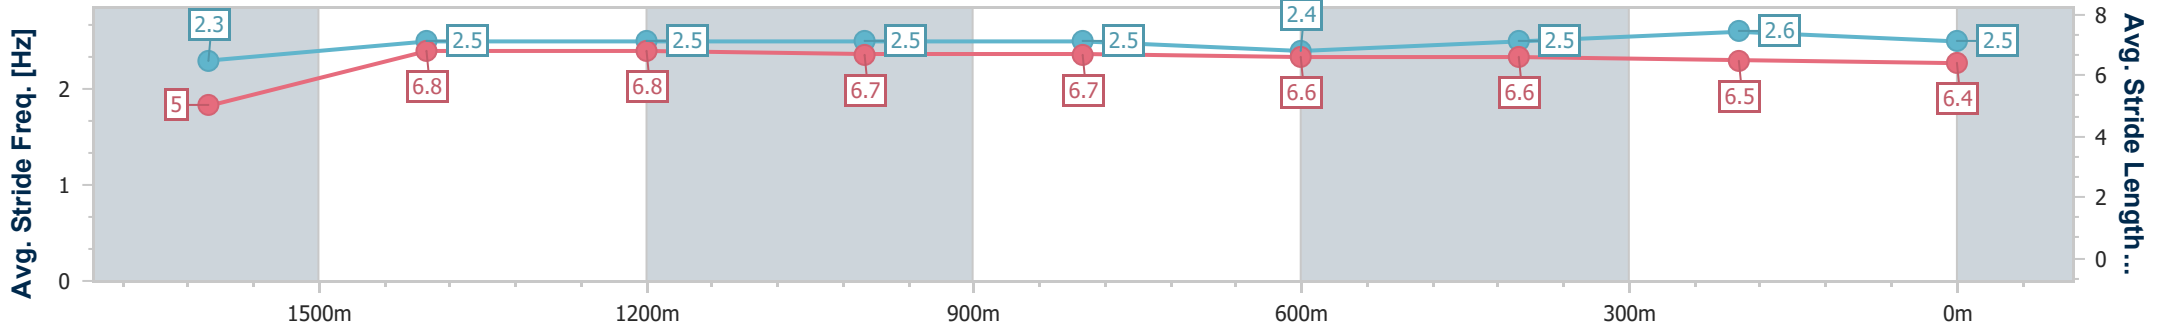

Ipswich QLD Professional

Race 6: IMPERIAL RACING BENCHMARK 62 Handicap - 1710m

07 June 2024 - 14:52

Track Rating: Soft 5, Weather: Fine, Rail Position: +10.5m Entire

Section	Overall	1600m	1400m	1200m	1000m	800m	600m	400m	200m
Section Times	1:45.90 [1] (0:09.71)	1:36.19 [3] (0:11.67)	1:24.52 [4] (0:11.57)	1:12.95 [5] (0:11.84)	1:01.11 [5] (0:11.98)	0:49.13 [5] (0:12.32)	0:36.81 [5] (0:12.30)	0:24.51 [4] (0:12.10)	0:12.41 [2] (0:12.41)
Average Speed [km/h]	40.7	61.8	61.6	60.3	59.8	58.3	58.4	59.7	58.1
Top Speed [km/h]	61.3	62.4	62.1	61.4	60.5	59.4	58.9	60.3	60.1
Avg. Dist. to Rail [m]	2.6	1.1	2.2	2.2	1.0	1.2	0.8	1.0	2.3
Avg. Stride Freq. [Hz]	2.3	2.5	2.5	2.5	2.5	2.4	2.5	2.6	2.5
Avg. Stride Length [m]	5.0	6.8	6.8	6.7	6.7	6.6	6.6	6.5	6.4