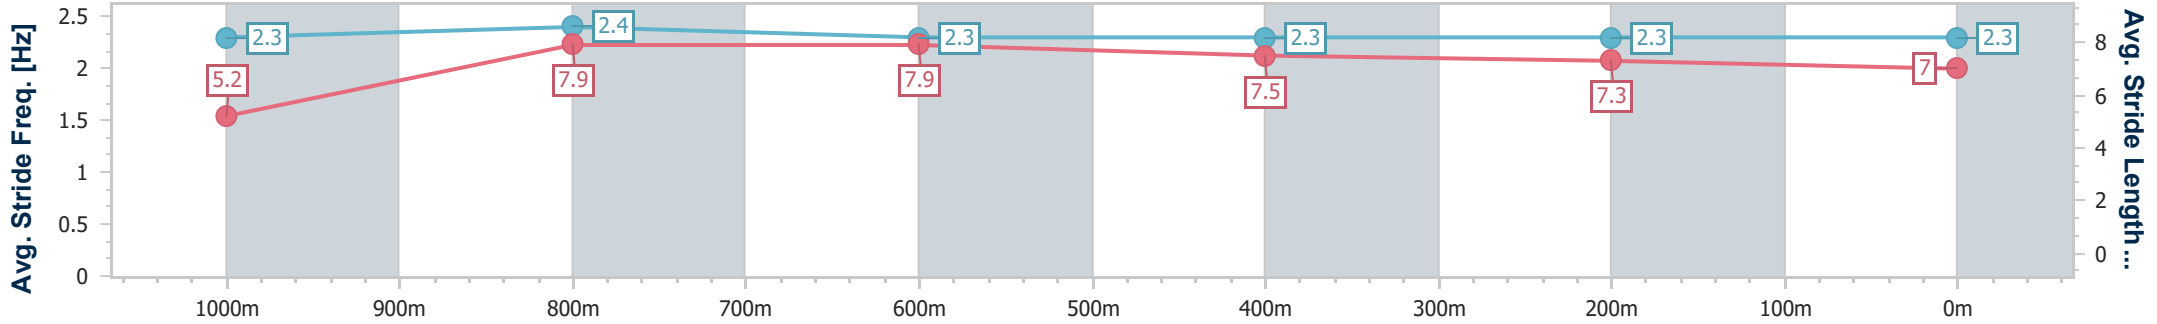

Horse/Jockey Name	Ring Of Steel
Final Rank	5
Fastest Section Time (Section)	0:08.51 (Overall)
Top Speed [km/h] (Section)	69.9 (1000m)
Race State	Finished

Ipswich QLD Professional
Race 8: IPSWICH PARTY HIRE WINTER PROVINCIAL SPRINT
SERIES - HEAT - BENCHMARK 72 Handicap - 1100m

07 June 2024 - 16:10

Track Rating: Soft 5, Weather: Fine, Rail Position: +10.5m Entire

Section	Overall	1000m	800m	600m	400m	200m
Section Times	1:05.98 [5] (0:08.51)	0:57.47 [5] (0:10.59)	0:46.88 [4] (0:10.97)	0:35.91 [4] (0:11.65)	0:24.26 [4] (0:11.70)	0:12.56 [3] (0:12.56)
Average Speed [km/h]	42.2	68.3	65.6	62.0	61.6	57.4
Top Speed [km/h]	66.1	69.9	67.1	64.0	64.1	60.7
Avg. Dist. to Rail [m]	6.6	1.7	0.3	0.9	0.4	0.5
Avg. Stride Freq. [Hz]	2.3	2.4	2.3	2.3	2.3	2.3
Avg. Stride Length [m]	5.2	7.9	7.9	7.5	7.3	7.0

- [ ] Ranking at each section and finish
- -.-.- No data available at this section
- NA No data available