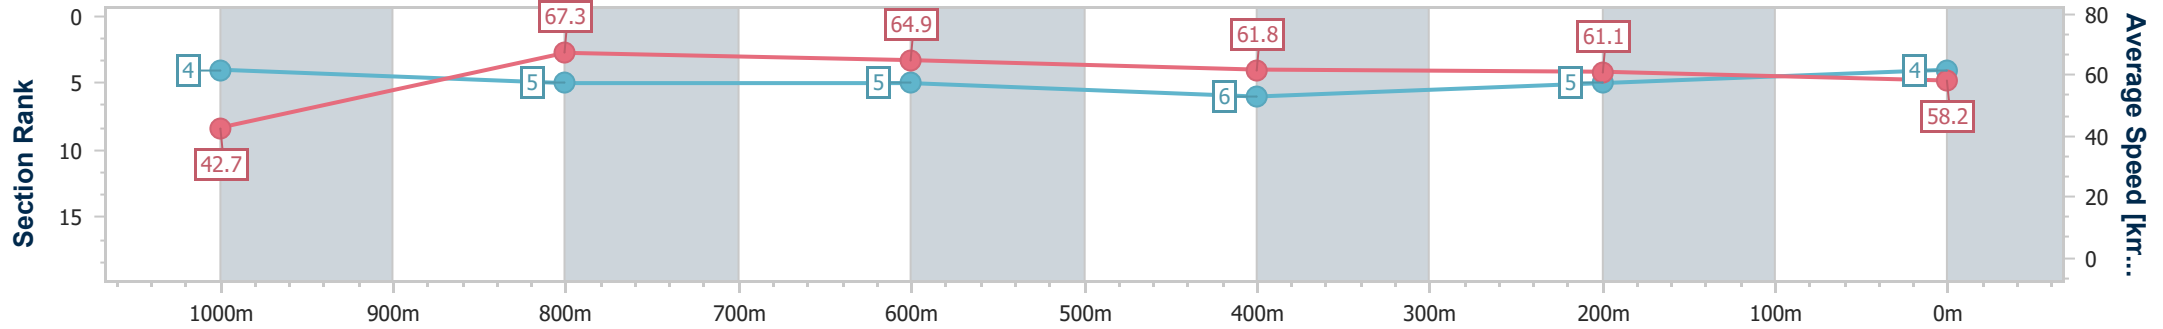

Horse/Jockey Name	Jack Be Lucky
Final Rank	4
Fastest Section Time (Section)	0:08.42 (Overall)
Top Speed [km/h] (Section)	68.1 (1000m)
Race State	Finished

Ipswich QLD Professional
Race 8: IPSWICH PARTY HIRE WINTER PROVINCIAL SPRINT
SERIES - HEAT - BENCHMARK 72 Handicap - 1100m

07 June 2024 - 16:10

Track Rating: Soft 5, Weather: Fine, Rail Position: +10.5m Entire

Section	Overall	1000m	800m	600m	400m	200m
Section Times	1:05.98 [4] (0:08.42)	0:57.56 [4] (0:10.71)	0:46.85 [5] (0:11.08)	0:35.77 [5] (0:11.61)	0:24.16 [6] (0:11.76)	0:12.40 [5] (0:12.40)
Average Speed [km/h]	42.7	67.3	64.9	61.8	61.1	58.2
Top Speed [km/h]	65.5	68.1	66.1	63.8	62.0	60.1
Avg. Dist. to Rail [m]	3.8	0.7	0.6	0.7	0.4	0.2
Avg. Stride Freq. [Hz]	2.4	2.4	2.3	2.3	2.3	2.3
Avg. Stride Length [m]	5.0	7.7	7.7	7.4	7.2	7.1

- [ ] Ranking at each section and finish
- -.-.- No data available at this section
- NA No data available