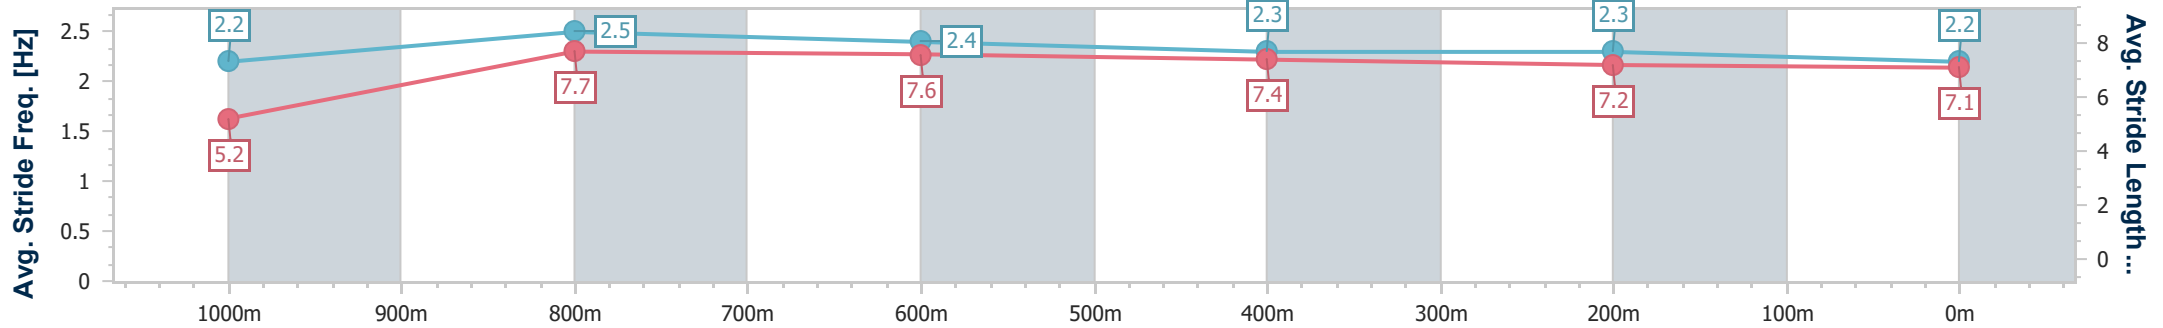

Horse/Jockey Name	Easy Single
Final Rank	9
Fastest Section Time (Section)	0:08.91 (Overall)
Top Speed [km/h] (Section)	69.0 (1000m)
Race State	Finished

Ipswich QLD Professional
Race 8: IPSWICH PARTY HIRE WINTER PROVINCIAL SPRINT
SERIES - HEAT - BENCHMARK 72 Handicap - 1100m

07 June 2024 - 16:10

Track Rating: Soft 5, Weather: Fine, Rail Position: +10.5m Entire

Section	Overall	1000m	800m	600m	400m	200m
Section Times	1:06.47 [9] (0:08.91)	0:57.56 [9] (0:10.51)	0:47.05 [8] (0:10.93)	0:36.12 [8] (0:11.55)	0:24.57 [8] (0:11.89)	0:12.68 [9] (0:12.68)
Average Speed [km/h]	40.2	68.5	65.4	61.8	60.6	56.7
Top Speed [km/h]	66.7	69.0	66.7	63.8	61.6	60.0
Avg. Dist. to Rail [m]	6.5	1.7	1.9	1.7	0.5	0.1
Avg. Stride Freq. [Hz]	2.2	2.5	2.4	2.3	2.3	2.2
Avg. Stride Length [m]	5.2	7.7	7.6	7.4	7.2	7.1

- [ ] Ranking at each section and finish
- -.-.- No data available at this section
- NA No data available