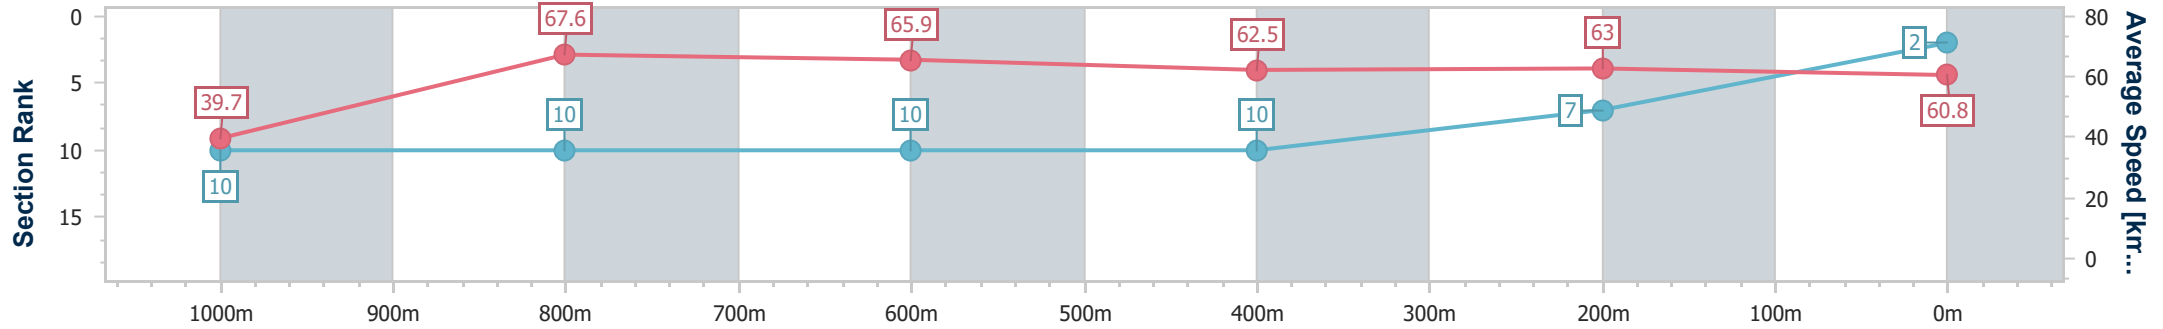

Horse/Jockey Name	All Stashed Up
Final Rank	2
Fastest Section Time (Section)	0:09.10 (Overall)
Top Speed [km/h] (Section)	68.6 (1000m)
Race State	Finished

Ipswich QLD Professional
Race 8: IPSWICH PARTY HIRE WINTER PROVINCIAL SPRINT
SERIES - HEAT - BENCHMARK 72 Handicap - 1100m
07 June 2024 - 16:10

Track Rating: Soft 5, Weather: Fine, Rail Position: +10.5m Entire

Section	Overall	1000m	800m	600m	400m	200m
Section Times	1:05.58 [2] (0:09.10)	0:56.48 [10] (0:10.71)	0:45.77 [10] (0:10.89)	0:34.88 [10] (0:11.54)	0:23.34 [10] (0:11.50)	0:11.84 [7] (0:11.84)
Average Speed [km/h]	39.7	67.6	65.9	62.5	63.0	60.8
Top Speed [km/h]	64.8	68.6	67.3	63.8	64.2	63.8
Avg. Dist. to Rail [m]	8.7	2.5	0.3	0.7	3.4	3.8
Avg. Stride Freq. [Hz]	2.1	2.5	2.4	2.4	2.4	2.4
Avg. Stride Length [m]	5.3	7.4	7.5	7.3	7.2	7.1

- [ ] Ranking at each section and finish
- -.-.- No data available at this section
- NA No data available