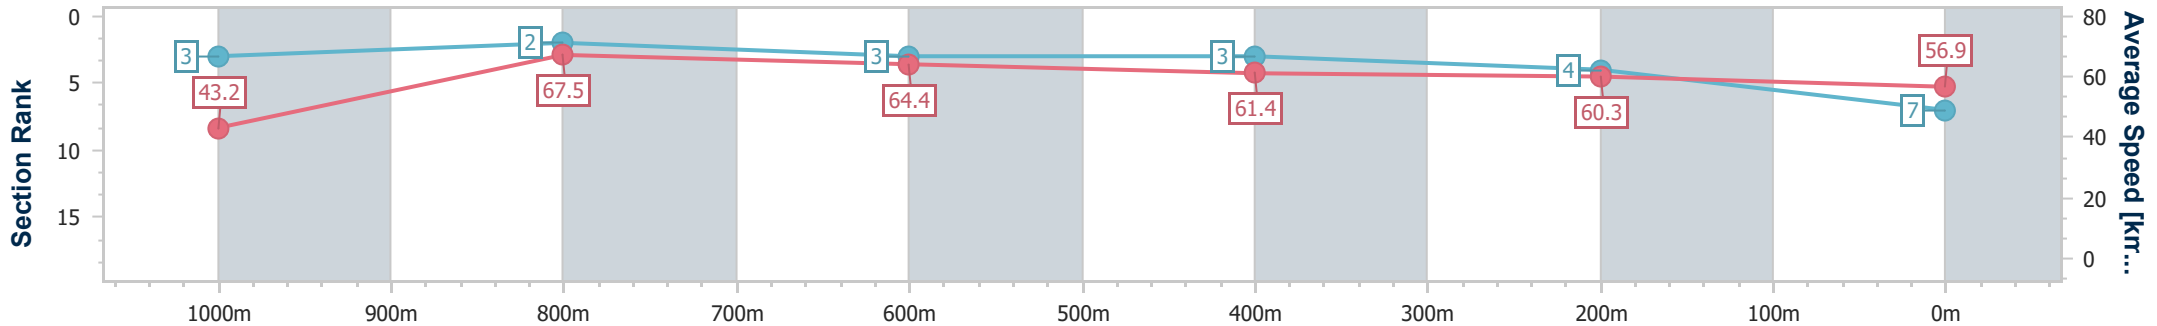

Horse/Jockey Name	Dollop
Final Rank	7
Fastest Section Time (Section)	0:08.35 (Overall)
Top Speed [km/h] (Section)	68.4 (1000m)
Race State	Finished

Ipswich QLD Professional
Race 8: IPSWICH PARTY HIRE WINTER PROVINCIAL SPRINT
SERIES - HEAT - BENCHMARK 72 Handicap - 1100m

07 June 2024 - 16:10

Track Rating: Soft 5, Weather: Fine, Rail Position: +10.5m Entire

Section	Overall	1000m	800m	600m	400m	200m
Section Times	1:06.23 [7] (0:08.35)	0:57.88 [3] (0:10.63)	0:47.25 [2] (0:11.07)	0:36.18 [3] (0:11.65)	0:24.53 [3] (0:11.87)	0:12.66 [4] (0:12.66)
Average Speed [km/h]	43.2	67.5	64.4	61.4	60.3	56.9
Top Speed [km/h]	65.2	68.4	66.1	63.2	61.0	60.4
Avg. Dist. to Rail [m]	2.4	1.0	1.8	1.4	2.2	2.2
Avg. Stride Freq. [Hz]	2.3	2.5	2.4	2.4	2.3	2.3
Avg. Stride Length [m]	5.3	7.5	7.5	7.2	7.1	7.0

- [ ] Ranking at each section and finish
- -.-.- No data available at this section
- NA No data available