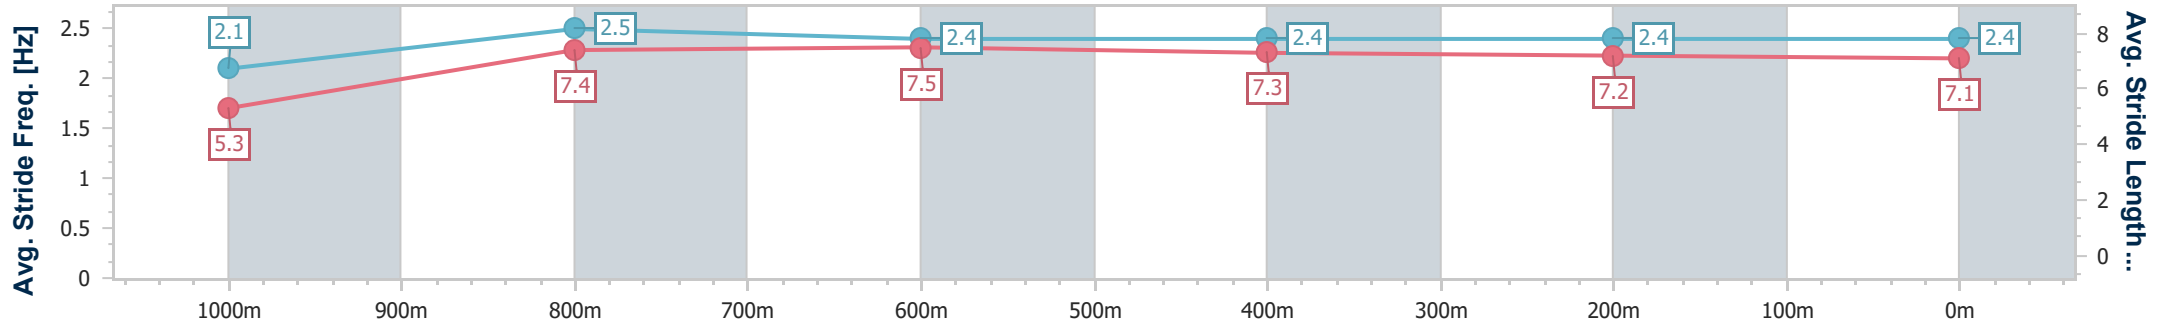

Horse/Jockey Name	All Stashed Up
Final Rank	2
Fastest Section Time (Section)	0:09.10 (Overall)
Top Speed [km/h] (Section)	68.6 (1000m)
Race State	Finished

Ipswich QLD Professional
Race 8: IPSWICH PARTY HIRE WINTER PROVINCIAL SPRINT
SERIES - HEAT - BENCHMARK 72 Handicap - 1100m
07 June 2024 - 16:10

Track Rating: Soft 5, Weather: Fine, Rail Position: +10.5m Entire

Section	Overall	1000m	800m	600m	400m	200m
Section Times	1:05.58 [2] (0:09.10)	0:56.48 [10] (0:10.71)	0:45.77 [10] (0:10.89)	0:34.88 [10] (0:11.54)	0:23.34 [10] (0:11.50)	0:11.84 [7] (0:11.84)
Average Speed [km/h]	39.7	67.6	65.9	62.5	63.0	60.8
Top Speed [km/h]	64.8	68.6	67.3	63.8	64.2	63.8
Avg. Dist. to Rail [m]	8.7	2.5	0.3	0.7	3.4	3.8
Avg. Stride Freq. [Hz]	2.1	2.5	2.4	2.4	2.4	2.4
Avg. Stride Length [m]	5.3	7.4	7.5	7.3	7.2	7.1

- [ ] Ranking at each section and finish
- -.-.- No data available at this section
- NA No data available