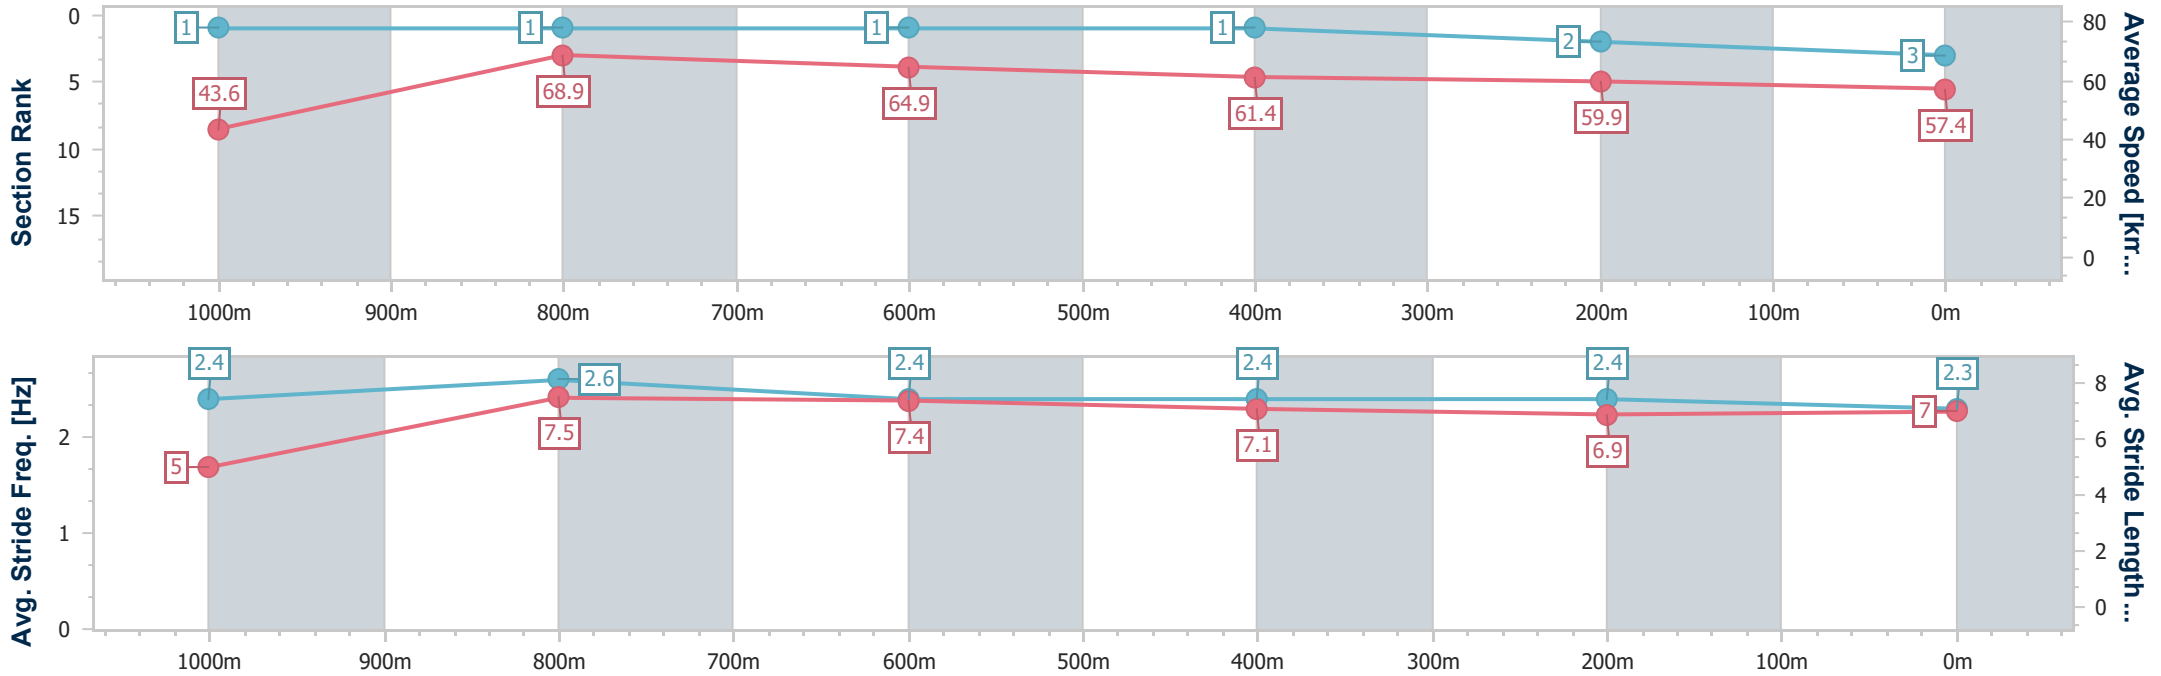

Horse/Jockey Name	On Hold
Final Rank	3
Fastest Section Time (Section)	0:08.29 (Overall)
Top Speed [km/h] (Section)	70.9 (1000m)
Race State	Finished

Ipswich QLD Professional
Race 8: IPSWICH PARTY HIRE WINTER PROVINCIAL SPRINT
SERIES - HEAT - BENCHMARK 72 Handicap - 1100m

07 June 2024 - 16:10

Track Rating: Soft 5, Weather: Fine, Rail Position: +10.5m Entire

Section	Overall	1000m	800m	600m	400m	200m
Section Times	1:05.97 [3] (0:08.29)	0:57.68 [1] (0:10.44)	0:47.24 [1] (0:11.07)	0:36.17 [1] (0:11.66)	0:24.51 [1] (0:11.90)	0:12.61 [2] (0:12.61)
Average Speed [km/h]	43.6	68.9	64.9	61.4	59.9	57.4
Top Speed [km/h]	68.2	70.9	65.9	63.2	60.8	59.2
Avg. Dist. to Rail [m]	1.9	0.3	0.6	1.2	1.6	1.7
Avg. Stride Freq. [Hz]	2.4	2.6	2.4	2.4	2.4	2.3
Avg. Stride Length [m]	5.0	7.5	7.4	7.1	6.9	7.0

- [ ] Ranking at each section and finish
- -.-.- No data available at this section
- NA No data available