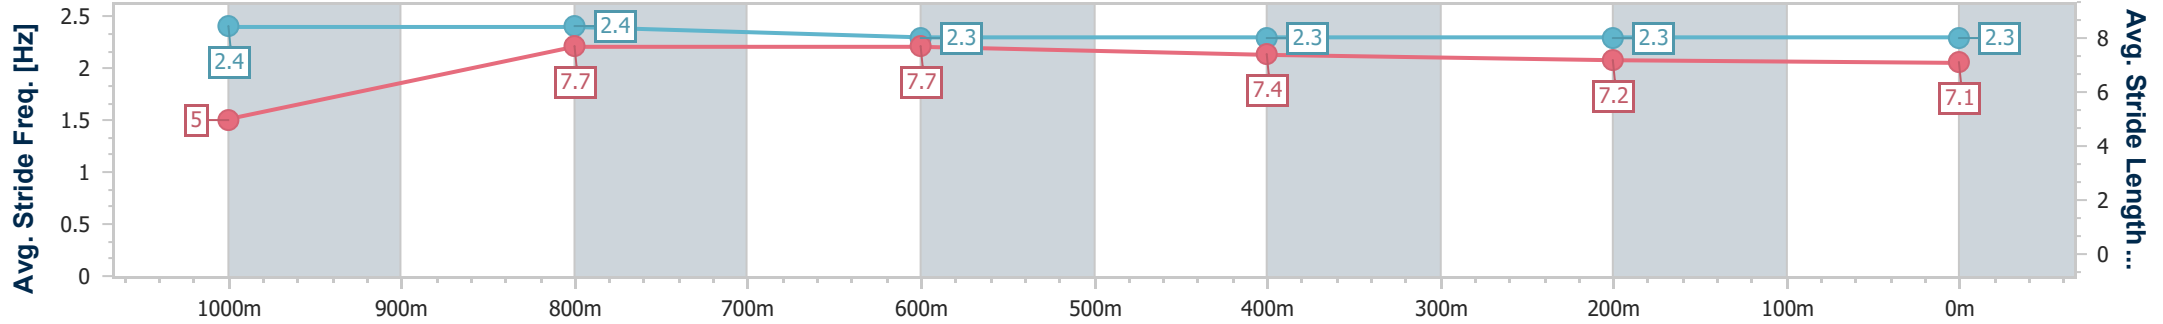

Horse/Jockey Name	Jack Be Lucky
Final Rank	4
Fastest Section Time (Section)	0:08.42 (Overall)
Top Speed [km/h] (Section)	68.1 (1000m)
Race State	Finished

Ipswich QLD Professional
Race 8: IPSWICH PARTY HIRE WINTER PROVINCIAL SPRINT
SERIES - HEAT - BENCHMARK 72 Handicap - 1100m

07 June 2024 - 16:10

Track Rating: Soft 5, Weather: Fine, Rail Position: +10.5m Entire

Section	Overall	1000m	800m	600m	400m	200m
Section Times	1:05.98 [4] (0:08.42)	0:57.56 [4] (0:10.71)	0:46.85 [5] (0:11.08)	0:35.77 [5] (0:11.61)	0:24.16 [6] (0:11.76)	0:12.40 [5] (0:12.40)
Average Speed [km/h]	42.7	67.3	64.9	61.8	61.1	58.2
Top Speed [km/h]	65.5	68.1	66.1	63.8	62.0	60.1
Avg. Dist. to Rail [m]	3.8	0.7	0.6	0.7	0.4	0.2
Avg. Stride Freq. [Hz]	2.4	2.4	2.3	2.3	2.3	2.3
Avg. Stride Length [m]	5.0	7.7	7.7	7.4	7.2	7.1

- [ ] Ranking at each section and finish
- -.-.- No data available at this section
- NA No data available