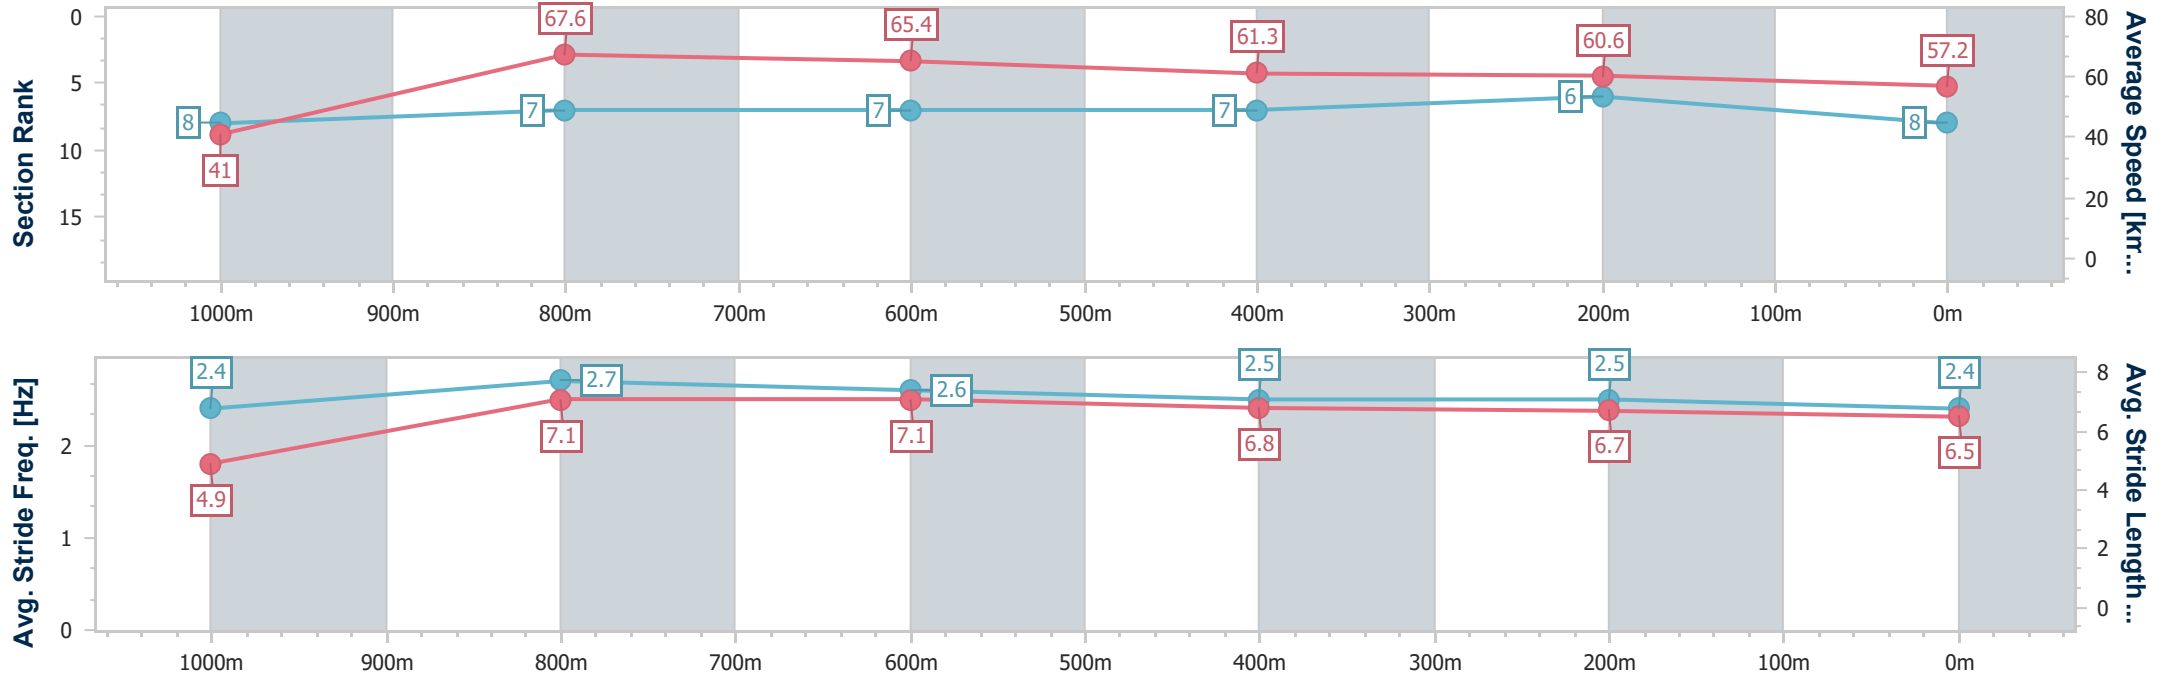

Horse/Jockey Name	Dare To Share
Final Rank	8
Fastest Section Time (Section)	0:08.78 (Overall)
Top Speed [km/h] (Section)	69.0 (1000m)
Race State	Finished

Ipswich QLD Professional
Race 8: IPSWICH PARTY HIRE WINTER PROVINCIAL SPRINT
SERIES - HEAT - BENCHMARK 72 Handicap - 1100m

07 June 2024 - 16:10

Track Rating: Soft 5, Weather: Fine, Rail Position: +10.5m Entire

Section	Overall	1000m	800m	600m	400m	200m
Section Times	1:06.30 [8] (0:08.78)	0:57.52 [8] (0:10.61)	0:46.91 [7] (0:10.95)	0:35.96 [7] (0:11.53)	0:24.43 [7] (0:11.83)	0:12.60 [6] (0:12.60)
Average Speed [km/h]	41.0	67.6	65.4	61.3	60.6	57.2
Top Speed [km/h]	63.6	69.0	67.8	63.7	61.2	59.6
Avg. Dist. to Rail [m]	5.5	1.3	2.1	3.5	1.4	1.1
Avg. Stride Freq. [Hz]	2.4	2.7	2.6	2.5	2.5	2.4
Avg. Stride Length [m]	4.9	7.1	7.1	6.8	6.7	6.5

- [ ] Ranking at each section and finish
- -.-.- No data available at this section
- NA No data available