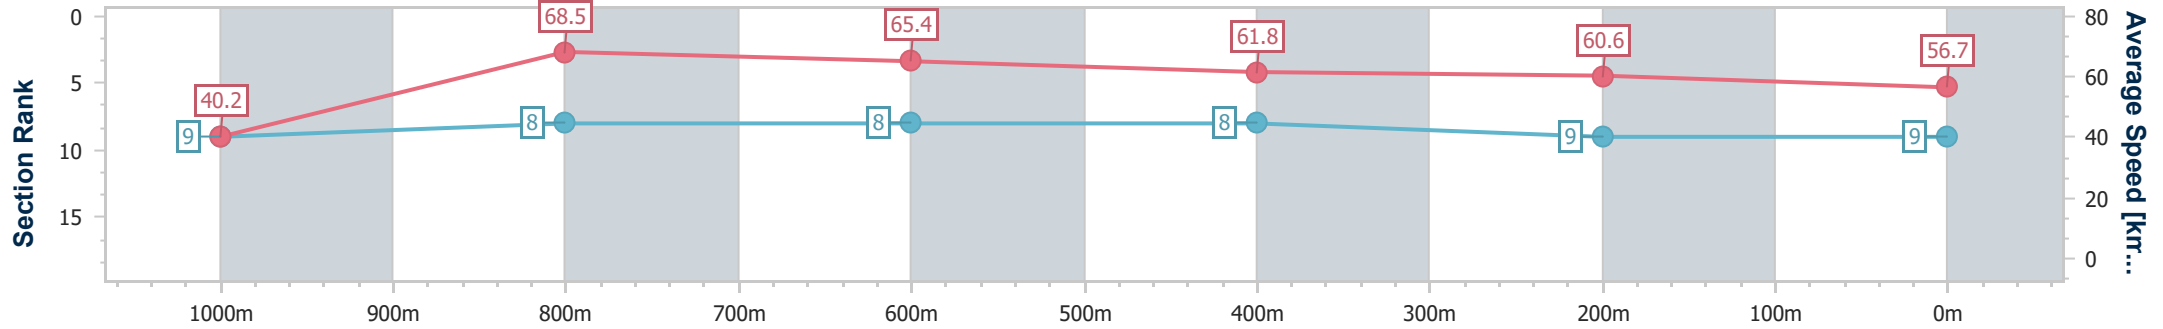

Horse/Jockey Name	Easy Single
Final Rank	9
Fastest Section Time (Section)	0:08.91 (Overall)
Top Speed [km/h] (Section)	69.0 (1000m)
Race State	Finished

Ipswich QLD Professional
Race 8: IPSWICH PARTY HIRE WINTER PROVINCIAL SPRINT
SERIES - HEAT - BENCHMARK 72 Handicap - 1100m

07 June 2024 - 16:10

Track Rating: Soft 5, Weather: Fine, Rail Position: +10.5m Entire

Section	Overall	1000m	800m	600m	400m	200m
Section Times	1:06.47 [9] (0:08.91)	0:57.56 [9] (0:10.51)	0:47.05 [8] (0:10.93)	0:36.12 [8] (0:11.55)	0:24.57 [8] (0:11.89)	0:12.68 [9] (0:12.68)
Average Speed [km/h]	40.2	68.5	65.4	61.8	60.6	56.7
Top Speed [km/h]	66.7	69.0	66.7	63.8	61.6	60.0
Avg. Dist. to Rail [m]	6.5	1.7	1.9	1.7	0.5	0.1
Avg. Stride Freq. [Hz]	2.2	2.5	2.4	2.3	2.3	2.2
Avg. Stride Length [m]	5.2	7.7	7.6	7.4	7.2	7.1

- [ ] Ranking at each section and finish
- -.-.- No data available at this section
- NA No data available