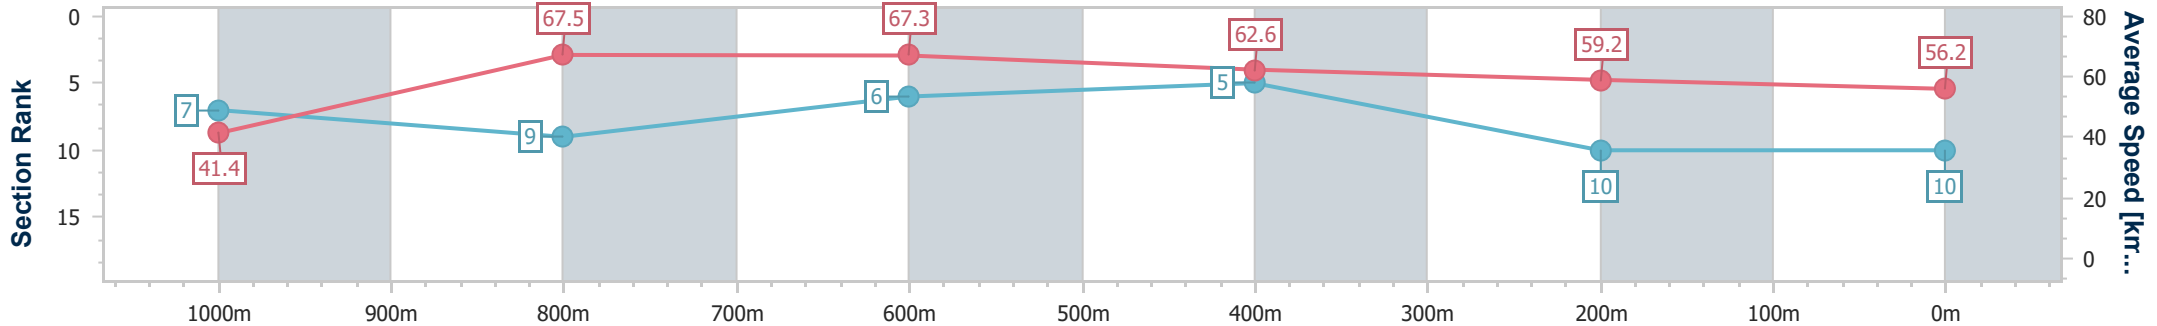

Horse/Jockey Name	I Promise You
Final Rank	10
Fastest Section Time (Section)	0:08.73 (Overall)
Top Speed [km/h] (Section)	69.1 (800m)
Race State	Finished

Ipswich QLD Professional
Race 8: IPSWICH PARTY HIRE WINTER PROVINCIAL SPRINT
SERIES - HEAT - BENCHMARK 72 Handicap - 1100m

07 June 2024 - 16:10

Track Rating: Soft 5, Weather: Fine, Rail Position: +10.5m Entire

Section	Overall	1000m	800m	600m	400m	200m
Section Times	1:06.79 [10] (0:08.73)	0:58.06 [7] (0:10.74)	0:47.32 [9] (0:10.75)	0:36.57 [6] (0:11.56)	0:25.01 [5] (0:12.20)	0:12.81 [10] (0:12.81)
Average Speed [km/h]	41.4	67.5	67.3	62.6	59.2	56.2
Top Speed [km/h]	64.4	68.9	69.1	64.7	61.7	57.7
Avg. Dist. to Rail [m]	7.5	3.1	1.8	1.4	1.3	1.6
Avg. Stride Freq. [Hz]	2.2	2.4	2.4	2.4	2.3	2.3
Avg. Stride Length [m]	5.3	7.8	7.7	7.3	7.0	6.9

- [ ] Ranking at each section and finish
- -.-.- No data available at this section
- NA No data available