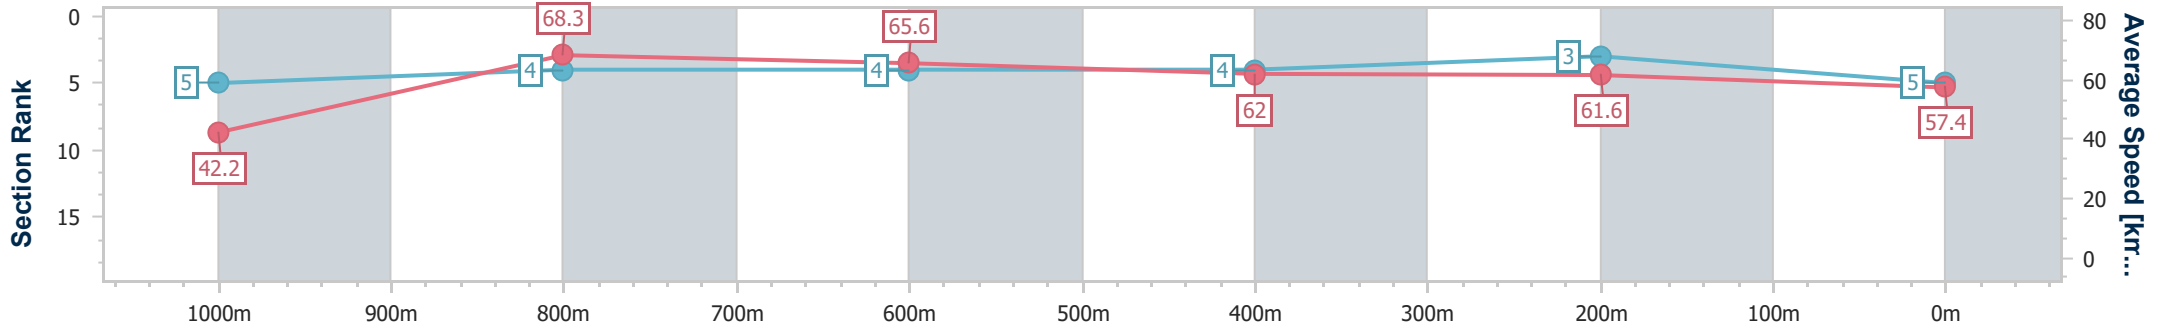

Horse/Jockey Name	Ring Of Steel
Final Rank	5
Fastest Section Time (Section)	0:08.51 (Overall)
Top Speed [km/h] (Section)	69.9 (1000m)
Race State	Finished

Ipswich QLD Professional
Race 8: IPSWICH PARTY HIRE WINTER PROVINCIAL SPRINT
SERIES - HEAT - BENCHMARK 72 Handicap - 1100m

07 June 2024 - 16:10

Track Rating: Soft 5, Weather: Fine, Rail Position: +10.5m Entire

Section	Overall	1000m	800m	600m	400m	200m
Section Times	1:05.98 [5] (0:08.51)	0:57.47 [5] (0:10.59)	0:46.88 [4] (0:10.97)	0:35.91 [4] (0:11.65)	0:24.26 [4] (0:11.70)	0:12.56 [3] (0:12.56)
Average Speed [km/h]	42.2	68.3	65.6	62.0	61.6	57.4
Top Speed [km/h]	66.1	69.9	67.1	64.0	64.1	60.7
Avg. Dist. to Rail [m]	6.6	1.7	0.3	0.9	0.4	0.5
Avg. Stride Freq. [Hz]	2.3	2.4	2.3	2.3	2.3	2.3
Avg. Stride Length [m]	5.2	7.9	7.9	7.5	7.3	7.0

- [ ] Ranking at each section and finish
- -.-.- No data available at this section
- NA No data available