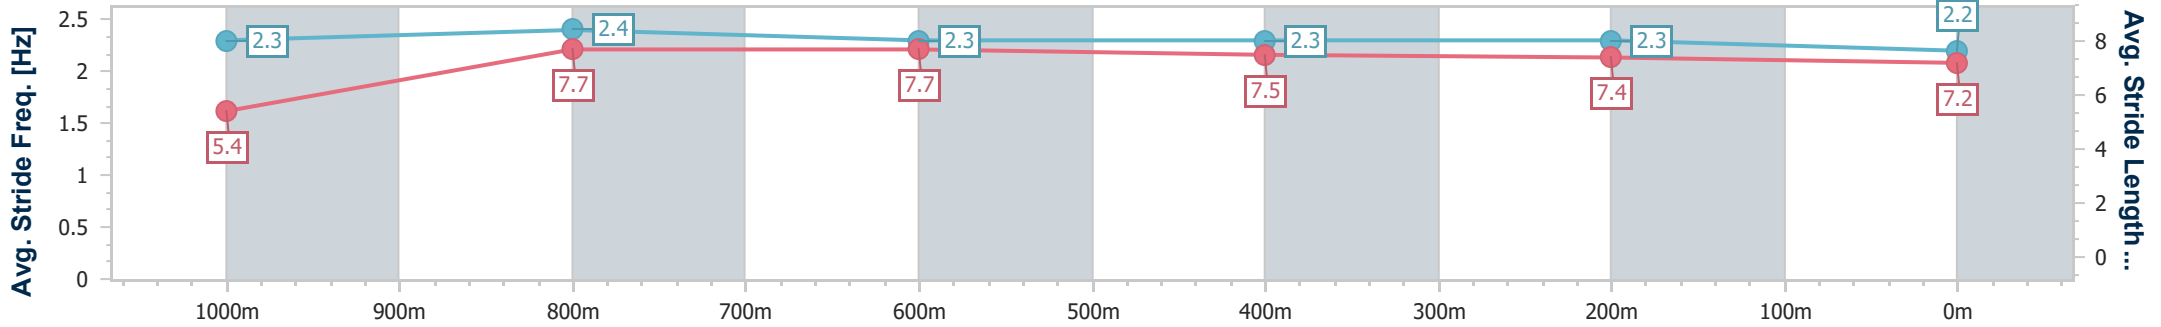

Section	Overall	1000m	800m	600m	400m	200m
Section Times	1:05.38 [1] (0:08.34)	0:57.04 [2] (0:10.64)	0:46.40 [3] (0:11.01)	0:35.39 [2] (0:11.59)	0:23.80 [2] (0:11.61)	0:12.19 [1] (0:12.19)
Average Speed [km/h]	43.2	67.5	65.2	61.7	61.6	58.9
Top Speed [km/h]	66.5	69.4	66.5	63.5	62.6	61.2
Avg. Dist. to Rail [m]	4.0	0.9	1.6	1.6	0.9	0.4
Avg. Stride Freq. [Hz]	2.3	2.4	2.3	2.3	2.3	2.2
Avg. Stride Length [m]	5.4	7.7	7.7	7.5	7.4	7.2