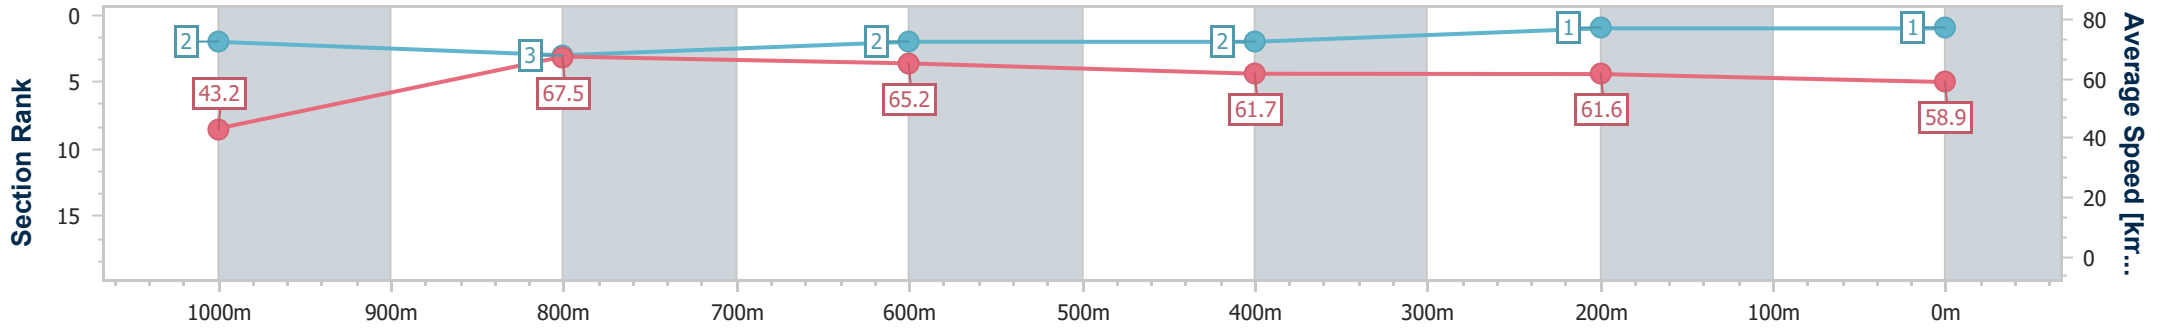

Section	Overall	1000m	800m	600m	400m	200m
Section Times	1:05.38 [1] (0:08.34)	0:57.04 [2] (0:10.64)	0:46.40 [3] (0:11.01)	0:35.39 [2] (0:11.59)	0:23.80 [2] (0:11.61)	0:12.19 [1] (0:12.19)
Average Speed [km/h]	43.2	67.5	65.2	61.7	61.6	58.9
Top Speed [km/h]	66.5	69.4	66.5	63.5	62.6	61.2
Avg. Dist. to Rail [m]	4.0	0.9	1.6	1.6	0.9	0.4
Avg. Stride Freq. [Hz]	2.3	2.4	2.3	2.3	2.3	2.2
Avg. Stride Length [m]	5.4	7.7	7.7	7.5	7.4	7.2