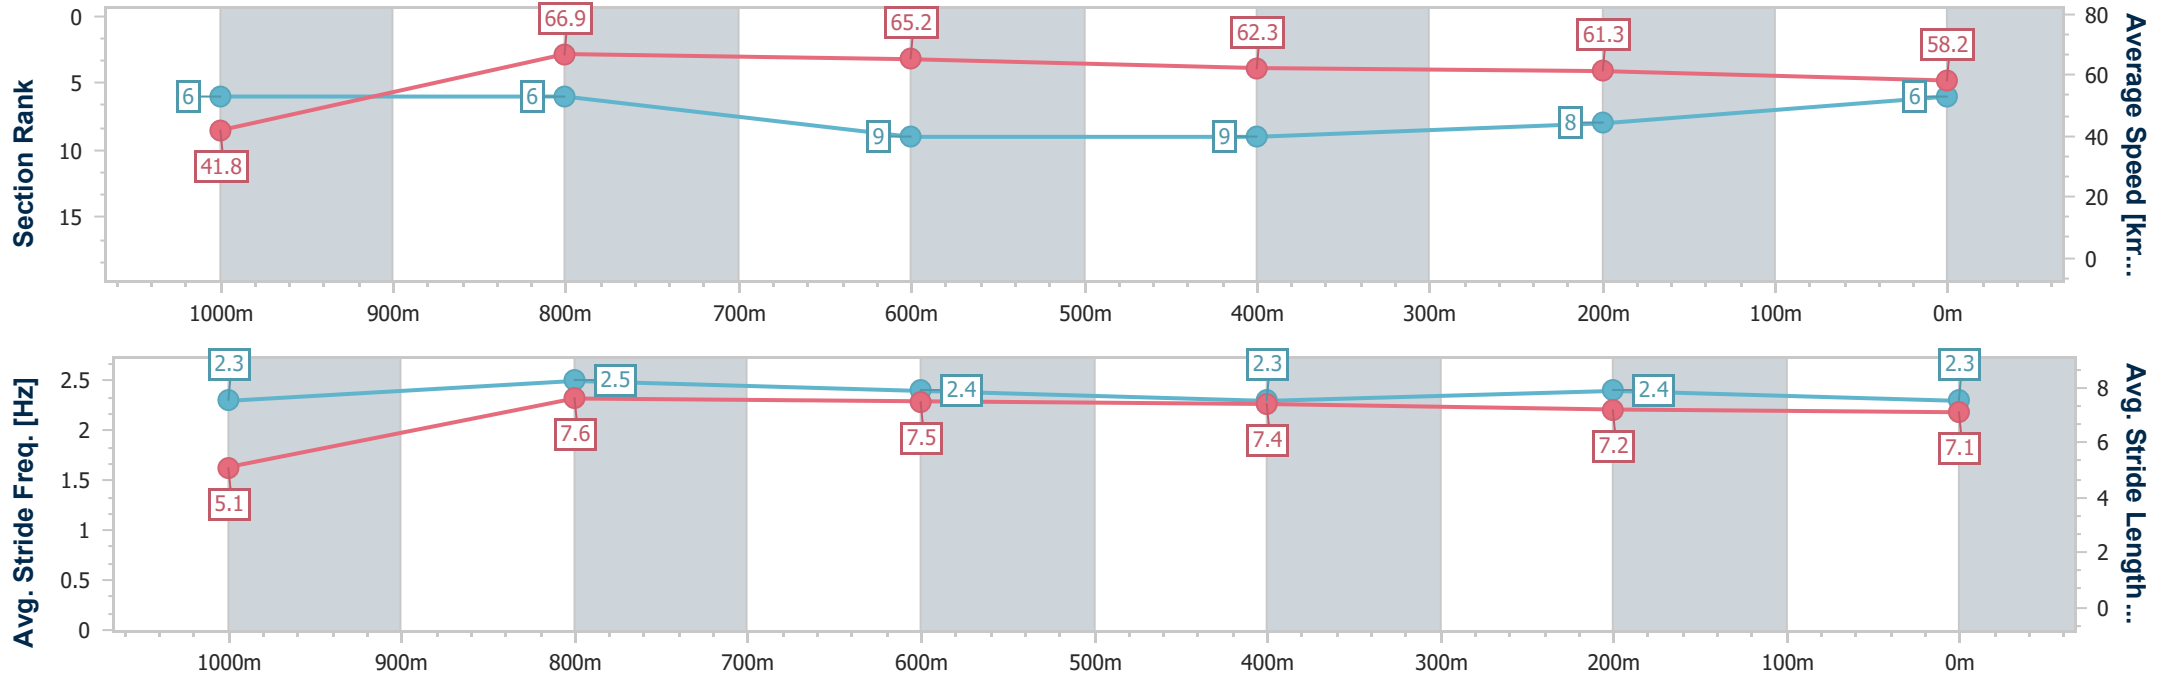

Horse/Jockey Name	Magnetic
Final Rank	6
Fastest Section Time (Section)	0:08.65 (Overall)
Top Speed [km/h] (Section)	68.0 (1000m)
Race State	Finished

Ipswich QLD Professional
Race 8: IPSWICH PARTY HIRE WINTER PROVINCIAL SPRINT
SERIES - HEAT - BENCHMARK 72 Handicap - 1100m

07 June 2024 - 16:10

Track Rating: Soft 5, Weather: Fine, Rail Position: +10.5m Entire

Section	Overall	1000m	800m	600m	400m	200m
Section Times	1:06.17 [6] (0:08.65)	0:57.52 [6] (0:10.73)	0:46.79 [6] (0:11.04)	0:35.75 [9] (0:11.55)	0:24.20 [9] (0:11.81)	0:12.39 [8] (0:12.39)
Average Speed [km/h]	41.8	66.9	65.2	62.3	61.3	58.2
Top Speed [km/h]	65.9	68.0	67.2	63.1	62.2	60.2
Avg. Dist. to Rail [m]	7.9	2.0	0.5	0.4	2.1	2.6
Avg. Stride Freq. [Hz]	2.3	2.5	2.4	2.3	2.4	2.3
Avg. Stride Length [m]	5.1	7.6	7.5	7.4	7.2	7.1

- [ ] Ranking at each section and finish
- -.-.- No data available at this section
- NA No data available