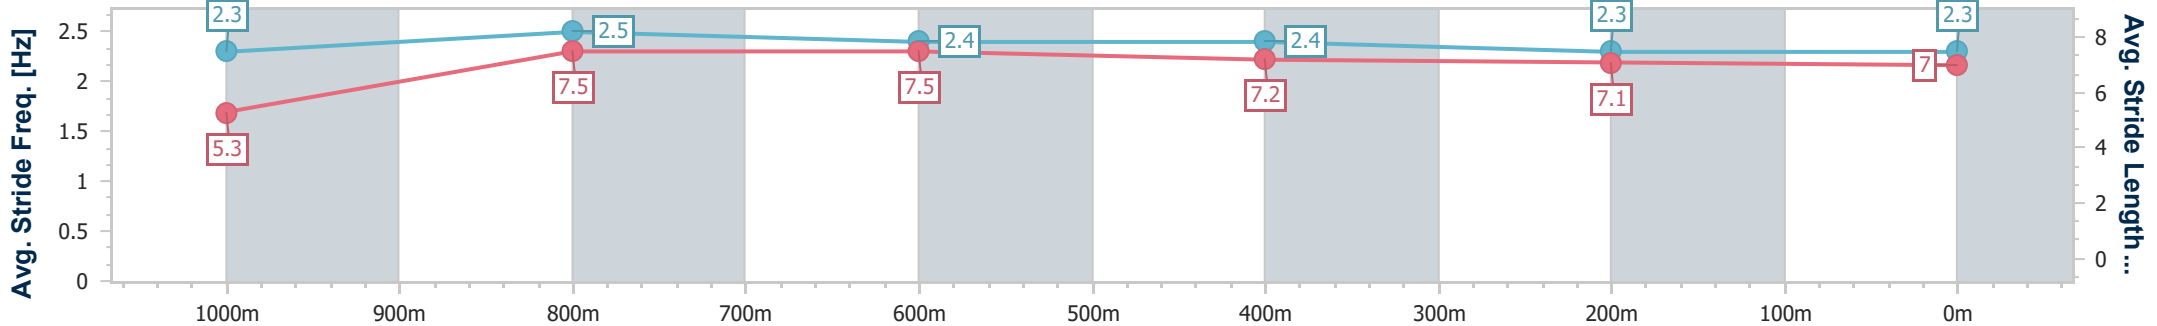

Horse/Jockey Name	Dollop
Final Rank	7
Fastest Section Time (Section)	0:08.35 (Overall)
Top Speed [km/h] (Section)	68.4 (1000m)
Race State	Finished

Ipswich QLD Professional
Race 8: IPSWICH PARTY HIRE WINTER PROVINCIAL SPRINT
SERIES - HEAT - BENCHMARK 72 Handicap - 1100m

07 June 2024 - 16:10

Track Rating: Soft 5, Weather: Fine, Rail Position: +10.5m Entire

Section	Overall	1000m	800m	600m	400m	200m
Section Times	1:06.23 [7] (0:08.35)	0:57.88 [3] (0:10.63)	0:47.25 [2] (0:11.07)	0:36.18 [3] (0:11.65)	0:24.53 [3] (0:11.87)	0:12.66 [4] (0:12.66)
Average Speed [km/h]	43.2	67.5	64.4	61.4	60.3	56.9
Top Speed [km/h]	65.2	68.4	66.1	63.2	61.0	60.4
Avg. Dist. to Rail [m]	2.4	1.0	1.8	1.4	2.2	2.2
Avg. Stride Freq. [Hz]	2.3	2.5	2.4	2.4	2.3	2.3
Avg. Stride Length [m]	5.3	7.5	7.5	7.2	7.1	7.0

- [ ] Ranking at each section and finish
- -.-.- No data available at this section
- NA No data available