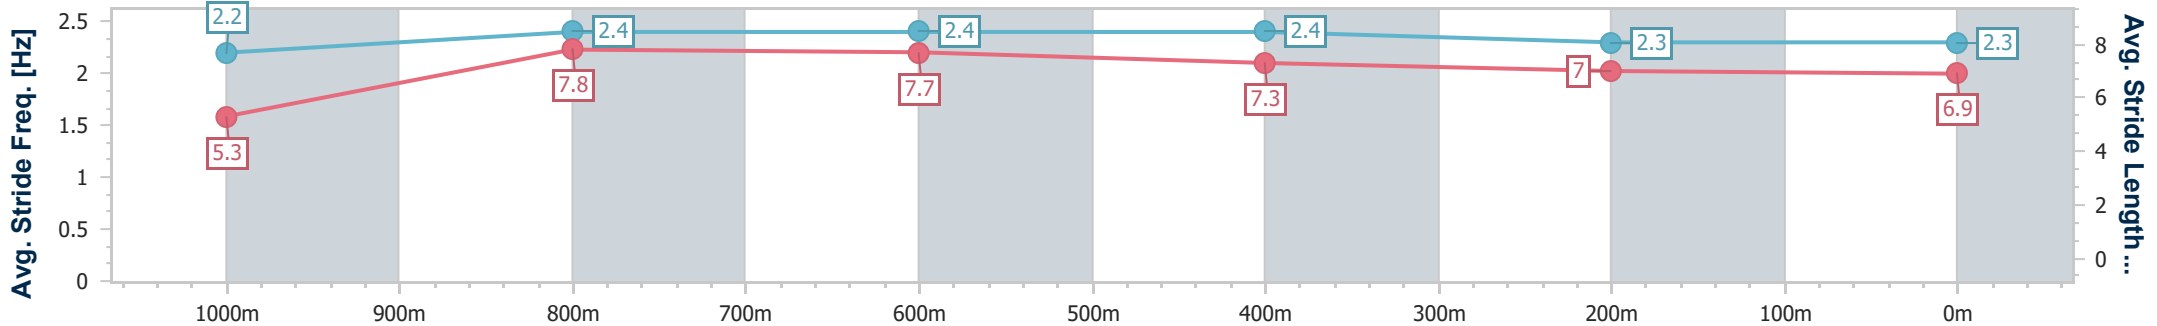

Horse/Jockey Name	I Promise You
Final Rank	10
Fastest Section Time (Section)	0:08.73 (Overall)
Top Speed [km/h] (Section)	69.1 (800m)
Race State	Finished

Ipswich QLD Professional
Race 8: IPSWICH PARTY HIRE WINTER PROVINCIAL SPRINT
SERIES - HEAT - BENCHMARK 72 Handicap - 1100m

07 June 2024 - 16:10

Track Rating: Soft 5, Weather: Fine, Rail Position: +10.5m Entire

Section	Overall	1000m	800m	600m	400m	200m
Section Times	1:06.79 [10] (0:08.73)	0:58.06 [7] (0:10.74)	0:47.32 [9] (0:10.75)	0:36.57 [6] (0:11.56)	0:25.01 [5] (0:12.20)	0:12.81 [10] (0:12.81)
Average Speed [km/h]	41.4	67.5	67.3	62.6	59.2	56.2
Top Speed [km/h]	64.4	68.9	69.1	64.7	61.7	57.7
Avg. Dist. to Rail [m]	7.5	3.1	1.8	1.4	1.3	1.6
Avg. Stride Freq. [Hz]	2.2	2.4	2.4	2.4	2.3	2.3
Avg. Stride Length [m]	5.3	7.8	7.7	7.3	7.0	6.9

- [ ] Ranking at each section and finish
- -.-.- No data available at this section
- NA No data available