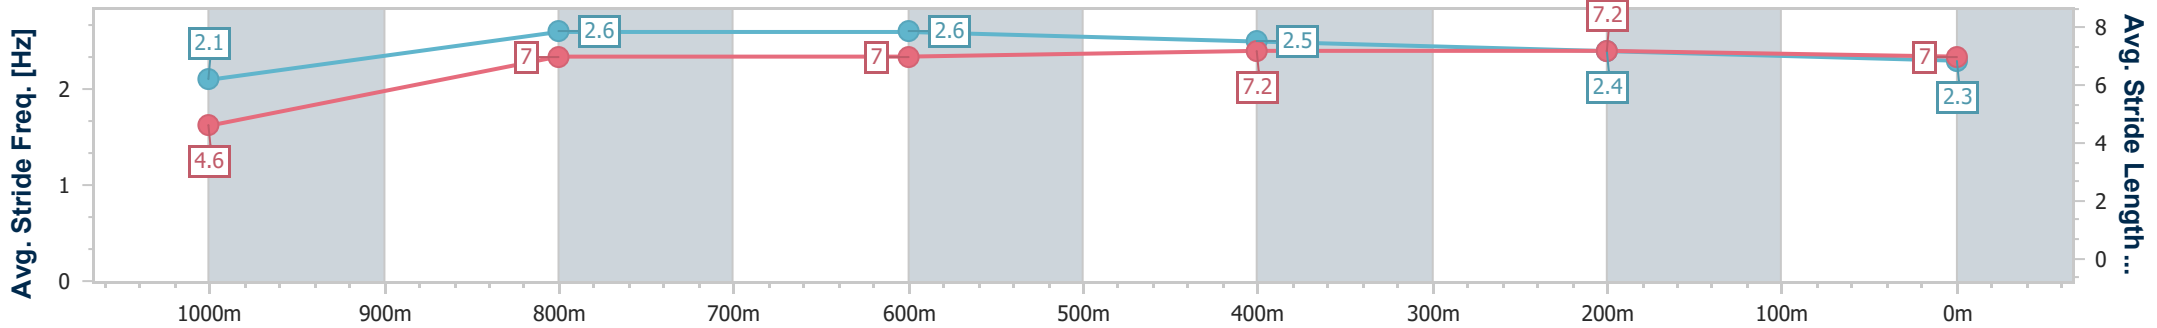

Horse/Jockey Name	Mishani Talent
Final Rank	6
Fastest Section Time (Section)	0:05.10 (Overall)
Top Speed [km/h] (Section)	66.0 (1000m)
Race State	Finished

Aquis Park Gold Coast Poly QLD Professional
Race 1: CORDNER TAX ADVISORY QTIS Two-Year-Old Maiden Handicap - 1050m

08 June 2024 - 11:25

Track Rating: Synthetic, Weather: Fine, Rail Position: True

Section	Overall	1000m	800m	600m	400m	200m
Section Times	1:03.00 [6] (0:05.10)	0:57.90 [3] (0:11.36)	0:46.54 [5] (0:11.33)	0:35.21 [6] (0:11.41)	0:23.80 [6] (0:11.50)	0:12.30 [6] (0:12.30)
Average Speed [km/h]	35.3	63.8	64.2	63.7	63.0	58.5
Top Speed [km/h]	56.9	66.0	65.8	64.9	64.4	62.3
Avg. Dist. to Rail [m]	5.2	3.8	1.5	2.1	4.2	4.7
Avg. Stride Freq. [Hz]	2.1	2.6	2.6	2.5	2.4	2.3
Avg. Stride Length [m]	4.6	7.0	7.0	7.2	7.2	7.0

- [ ] Ranking at each section and finish
- -.-.- No data available at this section
- NA No data available