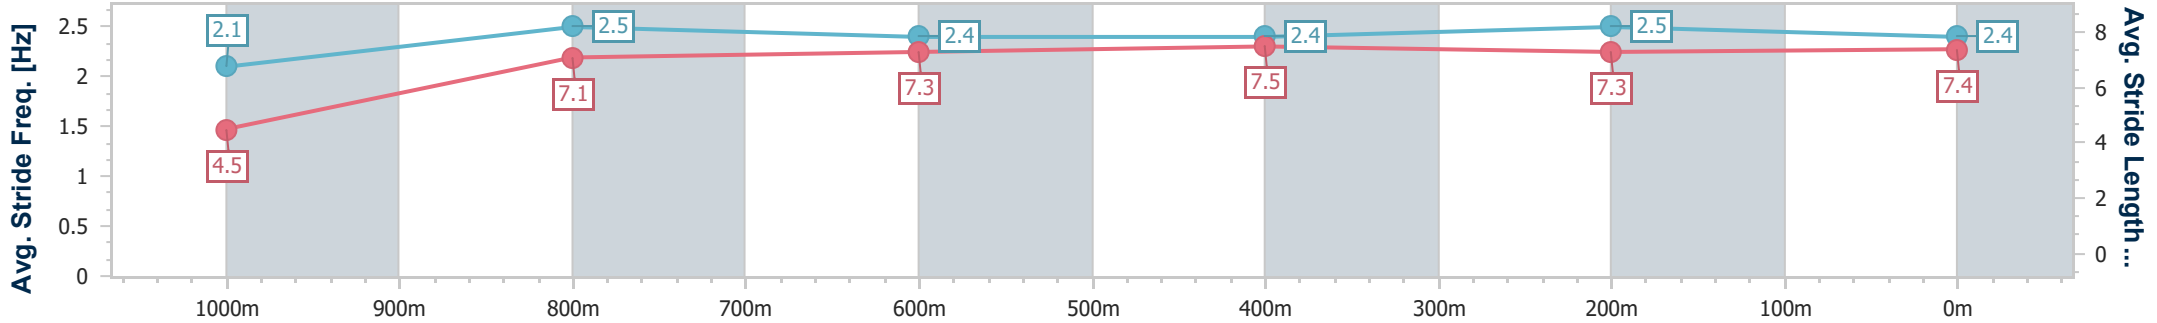

Track Rating: Synthetic, Weather: Fine, Rail Position: True

Section	Overall	1000m	800m	600m	400m	200m
Section Times	1:01.30 [1] (0:05.07)	0:56.23 [1] (0:11.21)	0:45.02 [3] (0:11.22)	0:33.80 [3] (0:11.44)	0:22.36 [4] (0:11.29)	0:11.07 [3]
Average Speed [km/h]	35.6	64.4	64.5	64.2	64.5	65.5
Top Speed [km/h]	56.7	66.4	67.4	65.9	66.6	66.9
Avg. Dist. to Rail [m]	3.0	2.1	0.8	3.0	5.1	4.5
Avg. Stride Freq. [Hz]	2.1	2.5	2.4	2.4	2.5	2.4
Avg. Stride Length [m]	4.5	7.1	7.3	7.5	7.3	7.4