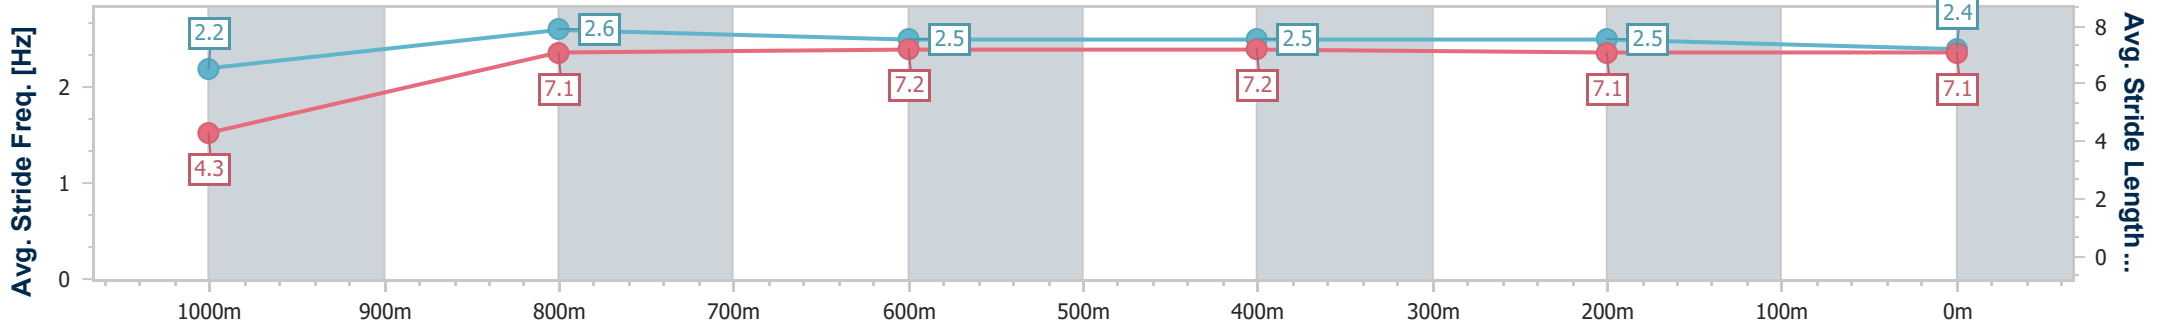

Horse/Jockey Name	A Royal Sort
Final Rank	4
Fastest Section Time (Section)	0:05.08 (Overall)
Top Speed [km/h] (Section)	67.7 (1000m)
Race State	Finished

Aquis Park Gold Coast Poly QLD Professional
Race 1: CORDNER TAX ADVISORY QTIS Two-Year-Old Maiden Handicap - 1050m
08 June 2024 - 11:25

Track Rating: Synthetic, Weather: Fine, Rail Position: True

Section	Overall	1000m	800m	600m	400m	200m
Section Times	1:01.84 [4] (0:05.08)	0:56.76 [2] (0:11.06)	0:45.70 [2] (0:11.30)	0:34.40 [2] (0:11.29)	0:23.11 [2] (0:11.47)	0:11.64 [2] (0:11.64)
Average Speed [km/h]	35.1	65.3	63.8	64.3	63.2	62.3
Top Speed [km/h]	57.6	67.7	65.7	66.1	64.7	64.4
Avg. Dist. to Rail [m]	2.8	1.5	0.4	1.4	3.8	3.0
Avg. Stride Freq. [Hz]	2.2	2.6	2.5	2.5	2.5	2.4
Avg. Stride Length [m]	4.3	7.1	7.2	7.2	7.1	7.1

- [ ] Ranking at each section and finish
- -.-.- No data available at this section
- NA No data available