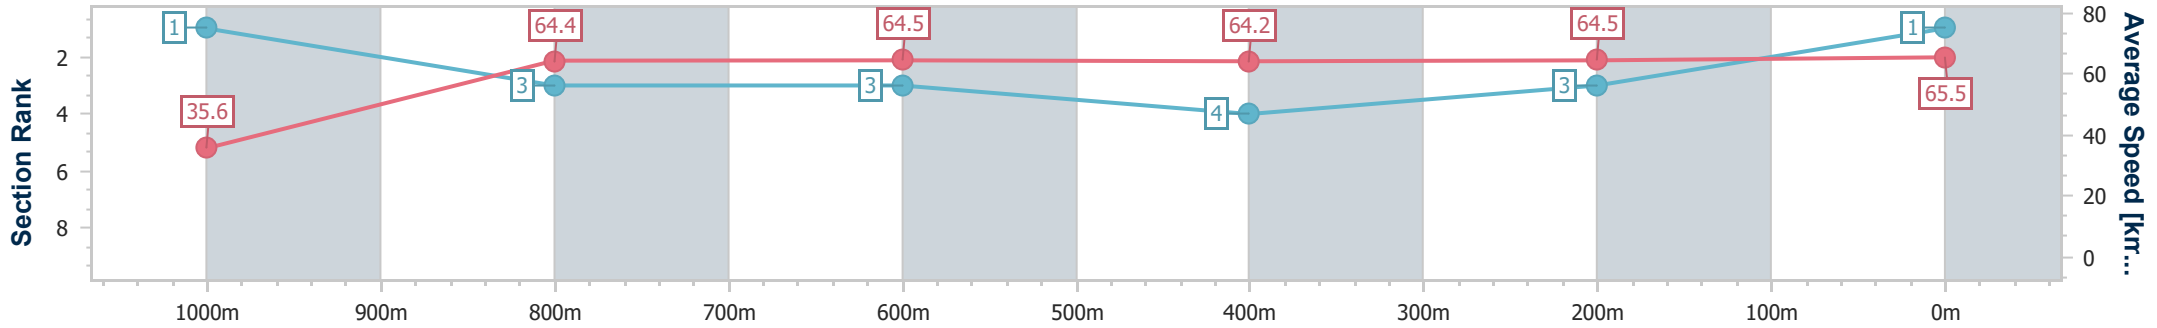

Track Rating: Synthetic, Weather: Fine, Rail Position: True

Section	Overall	1000m	800m	600m	400m	200m
Section Times	1:01.30 [1] (0:05.07)	0:56.23 [1] (0:11.21)	0:45.02 [3] (0:11.22)	0:33.80 [3] (0:11.44)	0:22.36 [4] (0:11.29)	0:11.07 [3]
Average Speed [km/h]	35.6	64.4	64.5	64.2	64.5	65.5
Top Speed [km/h]	56.7	66.4	67.4	65.9	66.6	66.9
Avg. Dist. to Rail [m]	3.0	2.1	0.8	3.0	5.1	4.5
Avg. Stride Freq. [Hz]	2.1	2.5	2.4	2.4	2.5	2.4
Avg. Stride Length [m]	4.5	7.1	7.3	7.5	7.3	7.4