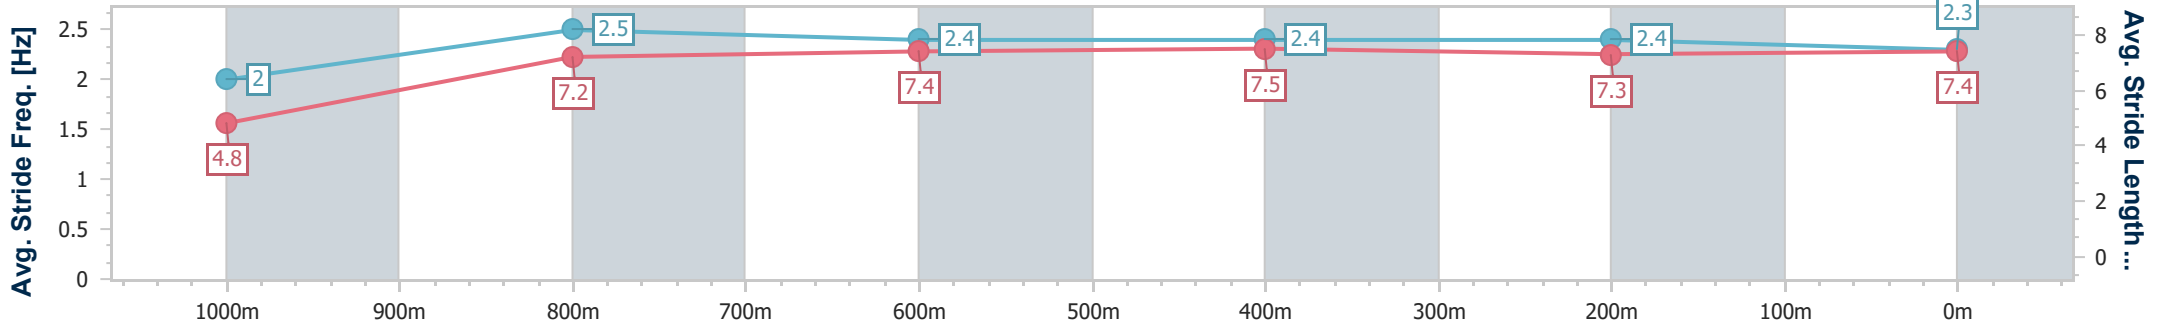

Horse/Jockey Name	Chayse 'N' Ralph
Final Rank	5
Fastest Section Time (Section)	0:05.18 (Overall)
Top Speed [km/h] (Section)	68.3 (1000m)
Race State	Finished

Aquis Park Gold Coast Poly QLD Professional
Race 1: CORDNER TAX ADVISORY QTIS Two-Year-Old Maiden Handicap - 1050m

08 June 2024 - 11:25

Track Rating: Synthetic, Weather: Fine, Rail Position: True

Section	Overall	1000m	800m	600m	400m	200m
Section Times	1:02.12 [5] (0:05.18)	0:56.94 [4] (0:11.12)	0:45.82 [4] (0:11.21)	0:34.61 [4] (0:11.38)	0:23.23 [3] (0:11.50)	0:11.73 [5] (0:11.73)
Average Speed [km/h]	34.5	65.0	63.9	63.4	62.6	61.3
Top Speed [km/h]	54.7	68.3	66.7	65.2	64.5	62.5
Avg. Dist. to Rail [m]	0.6	0.4	0.6	0.4	0.9	1.6
Avg. Stride Freq. [Hz]	2.0	2.5	2.4	2.4	2.4	2.3
Avg. Stride Length [m]	4.8	7.2	7.4	7.5	7.3	7.4

- [ ] Ranking at each section and finish
- -.-.- No data available at this section
- NA No data available