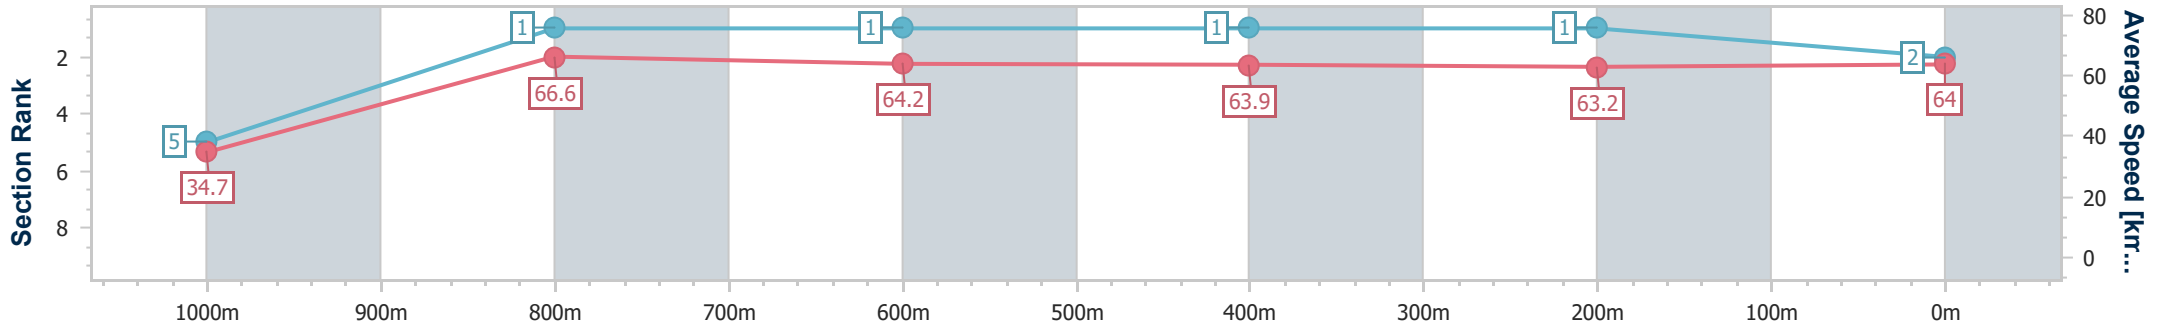

Horse/Jockey Name	Helluva Teen
Final Rank	2
Fastest Section Time (Section)	0:05.20 (Overall)
Top Speed [km/h] (Section)	69.0 (1000m)
Race State	Finished

Aquis Park Gold Coast Poly QLD Professional
Race 1: CORDNER TAX ADVISORY QTIS Two-Year-Old Maiden Handicap - 1050m
08 June 2024 - 11:25

Track Rating: Synthetic, Weather: Fine, Rail Position: True

Section	Overall	1000m	800m	600m	400m	200m
Section Times	1:01.39 [2] (0:05.20)	0:56.19 [5] (0:10.81)	0:45.38 [1] (0:11.26)	0:34.12 [1] (0:11.39)	0:22.73 [1] (0:11.38)	0:11.35 [1] (0:11.35)
Average Speed [km/h]	34.7	66.6	64.2	63.9	63.2	64.0
Top Speed [km/h]	57.2	69.0	67.4	66.1	64.6	64.3
Avg. Dist. to Rail [m]	1.4	0.8	0.8	1.7	1.3	1.2
Avg. Stride Freq. [Hz]	2.1	2.5	2.3	2.3	2.3	2.3
Avg. Stride Length [m]	4.5	7.5	7.8	7.8	7.7	7.6

- [ ] Ranking at each section and finish
- -.-.- No data available at this section
- NA No data available