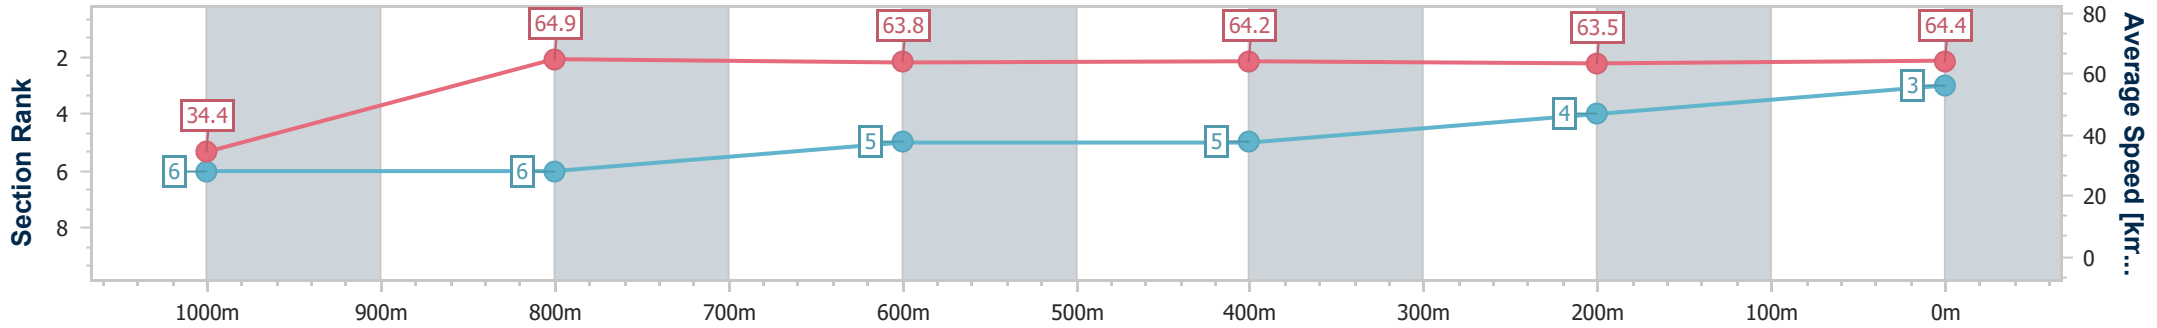

Horse/Jockey Name	Mishani Hercules
Final Rank	3
Fastest Section Time (Section)	0:05.30 (Overall)
Top Speed [km/h] (Section)	67.7 (1000m)
Race State	Finished

Aquis Park Gold Coast Poly QLD Professional
Race 1: CORDNER TAX ADVISORY QTIS Two-Year-Old Maiden Handicap - 1050m

08 June 2024 - 11:25

Track Rating: Synthetic, Weather: Fine, Rail Position: True

Section	Overall	1000m	800m	600m	400m	200m
Section Times	1:01.62 [3] (0:05.30)	0:56.32 [6] (0:11.17)	0:45.15 [6] (0:11.26)	0:33.89 [5] (0:11.25)	0:22.64 [5] (0:11.36)	0:11.28 [4] (0:11.28)
Average Speed [km/h]	34.4	64.9	63.8	64.2	63.5	64.4
Top Speed [km/h]	54.9	67.7	66.1	65.0	65.1	64.9
Avg. Dist. to Rail [m]	1.8	2.5	0.4	0.3	2.4	4.5
Avg. Stride Freq. [Hz]	2.1	2.5	2.4	2.4	2.4	2.4
Avg. Stride Length [m]	4.4	7.4	7.5	7.6	7.4	7.4

- [ ] Ranking at each section and finish
- -.-.- No data available at this section
- NA No data available