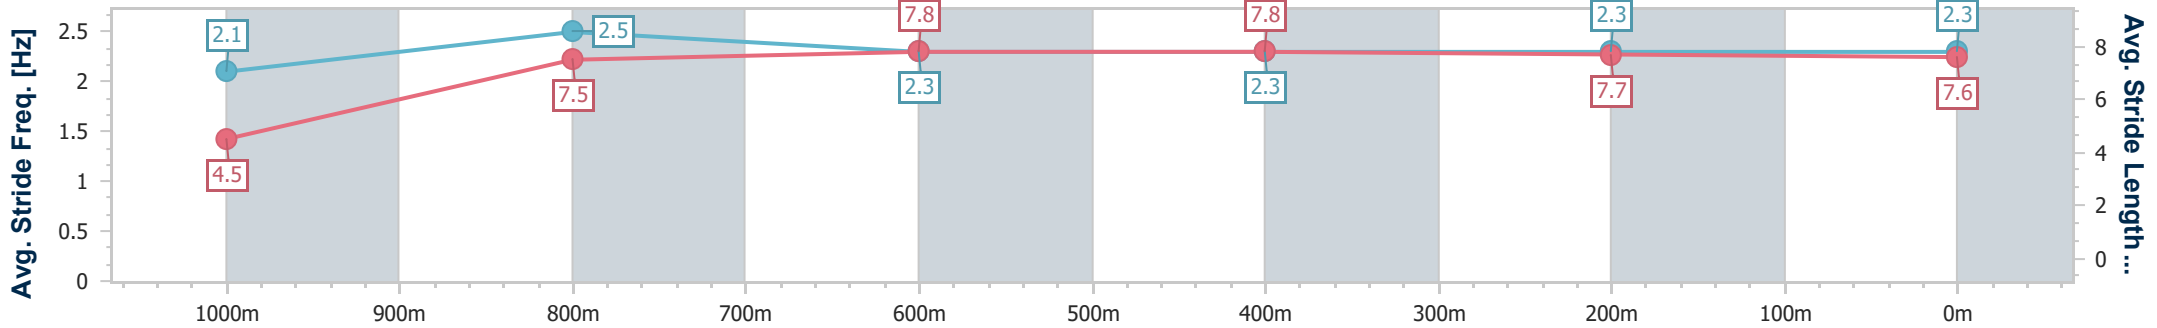

Horse/Jockey Name	Helluva Teen
Final Rank	2
Fastest Section Time (Section)	0:05.20 (Overall)
Top Speed [km/h] (Section)	69.0 (1000m)
Race State	Finished

Aquis Park Gold Coast Poly QLD Professional
Race 1: CORDNER TAX ADVISORY QTIS Two-Year-Old Maiden Handicap - 1050m
08 June 2024 - 11:25

Track Rating: Synthetic, Weather: Fine, Rail Position: True

Section	Overall	1000m	800m	600m	400m	200m
Section Times	1:01.39 [2] (0:05.20)	0:56.19 [5] (0:10.81)	0:45.38 [1] (0:11.26)	0:34.12 [1] (0:11.39)	0:22.73 [1] (0:11.38)	0:11.35 [1] (0:11.35)
Average Speed [km/h]	34.7	66.6	64.2	63.9	63.2	64.0
Top Speed [km/h]	57.2	69.0	67.4	66.1	64.6	64.3
Avg. Dist. to Rail [m]	1.4	0.8	0.8	1.7	1.3	1.2
Avg. Stride Freq. [Hz]	2.1	2.5	2.3	2.3	2.3	2.3
Avg. Stride Length [m]	4.5	7.5	7.8	7.8	7.7	7.6

- [ ] Ranking at each section and finish
- -.-.- No data available at this section
- NA No data available