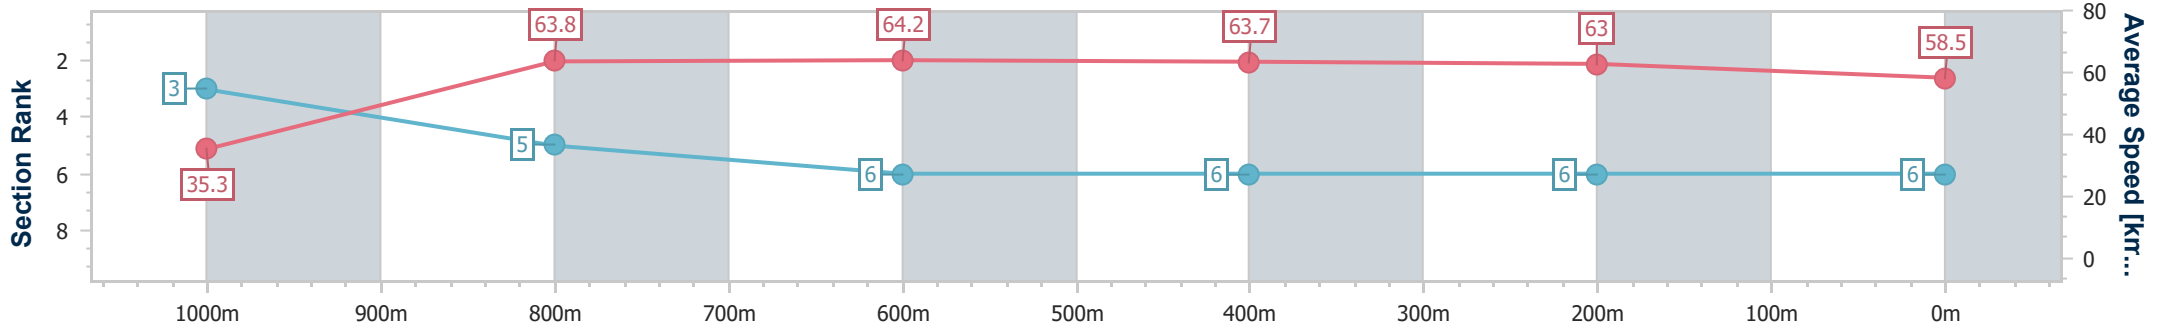

Horse/Jockey Name	Mishani Talent
Final Rank	6
Fastest Section Time (Section)	0:05.10 (Overall)
Top Speed [km/h] (Section)	66.0 (1000m)
Race State	Finished

Aquis Park Gold Coast Poly QLD Professional
Race 1: CORDNER TAX ADVISORY QTIS Two-Year-Old Maiden Handicap - 1050m

08 June 2024 - 11:25

Track Rating: Synthetic, Weather: Fine, Rail Position: True

Section	Overall	1000m	800m	600m	400m	200m
Section Times	1:03.00 [6] (0:05.10)	0:57.90 [3] (0:11.36)	0:46.54 [5] (0:11.33)	0:35.21 [6] (0:11.41)	0:23.80 [6] (0:11.50)	0:12.30 [6] (0:12.30)
Average Speed [km/h]	35.3	63.8	64.2	63.7	63.0	58.5
Top Speed [km/h]	56.9	66.0	65.8	64.9	64.4	62.3
Avg. Dist. to Rail [m]	5.2	3.8	1.5	2.1	4.2	4.7
Avg. Stride Freq. [Hz]	2.1	2.6	2.6	2.5	2.4	2.3
Avg. Stride Length [m]	4.6	7.0	7.0	7.2	7.2	7.0

- [ ] Ranking at each section and finish
- -.-.- No data available at this section
- NA No data available