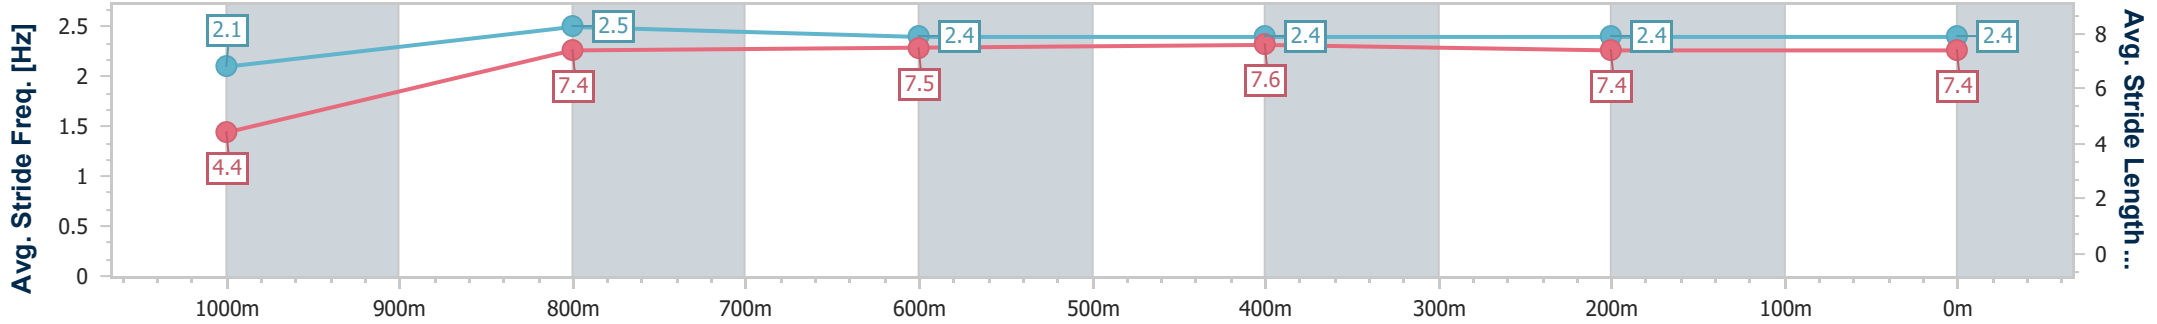

Horse/Jockey Name	Mishani Hercules
Final Rank	3
Fastest Section Time (Section)	0:05.30 (Overall)
Top Speed [km/h] (Section)	67.7 (1000m)
Race State	Finished

Aquis Park Gold Coast Poly QLD Professional
Race 1: CORDNER TAX ADVISORY QTIS Two-Year-Old Maiden Handicap - 1050m

08 June 2024 - 11:25

Track Rating: Synthetic, Weather: Fine, Rail Position: True

Section	Overall	1000m	800m	600m	400m	200m
Section Times	1:01.62 [3] (0:05.30)	0:56.32 [6] (0:11.17)	0:45.15 [6] (0:11.26)	0:33.89 [5] (0:11.25)	0:22.64 [5] (0:11.36)	0:11.28 [4] (0:11.28)
Average Speed [km/h]	34.4	64.9	63.8	64.2	63.5	64.4
Top Speed [km/h]	54.9	67.7	66.1	65.0	65.1	64.9
Avg. Dist. to Rail [m]	1.8	2.5	0.4	0.3	2.4	4.5
Avg. Stride Freq. [Hz]	2.1	2.5	2.4	2.4	2.4	2.4
Avg. Stride Length [m]	4.4	7.4	7.5	7.6	7.4	7.4

- [ ] Ranking at each section and finish
- -.-.- No data available at this section
- NA No data available