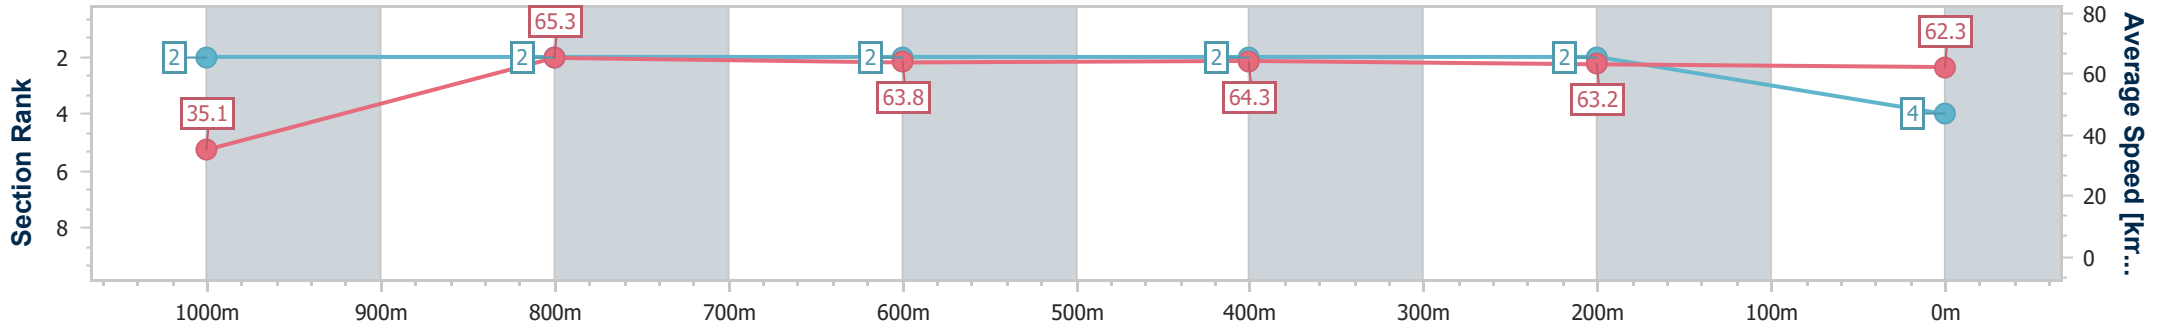

Horse/Jockey Name	A Royal Sort
Final Rank	4
Fastest Section Time (Section)	0:05.08 (Overall)
Top Speed [km/h] (Section)	67.7 (1000m)
Race State	Finished

Aquis Park Gold Coast Poly QLD Professional
Race 1: CORDNER TAX ADVISORY QTIS Two-Year-Old Maiden Handicap - 1050m
08 June 2024 - 11:25

Track Rating: Synthetic, Weather: Fine, Rail Position: True

Section	Overall	1000m	800m	600m	400m	200m
Section Times	1:01.84 [4] (0:05.08)	0:56.76 [2] (0:11.06)	0:45.70 [2] (0:11.30)	0:34.40 [2] (0:11.29)	0:23.11 [2] (0:11.47)	0:11.64 [2] (0:11.64)
Average Speed [km/h]	35.1	65.3	63.8	64.3	63.2	62.3
Top Speed [km/h]	57.6	67.7	65.7	66.1	64.7	64.4
Avg. Dist. to Rail [m]	2.8	1.5	0.4	1.4	3.8	3.0
Avg. Stride Freq. [Hz]	2.2	2.6	2.5	2.5	2.5	2.4
Avg. Stride Length [m]	4.3	7.1	7.2	7.2	7.1	7.1

- [ ] Ranking at each section and finish
- -.-.- No data available at this section
- NA No data available