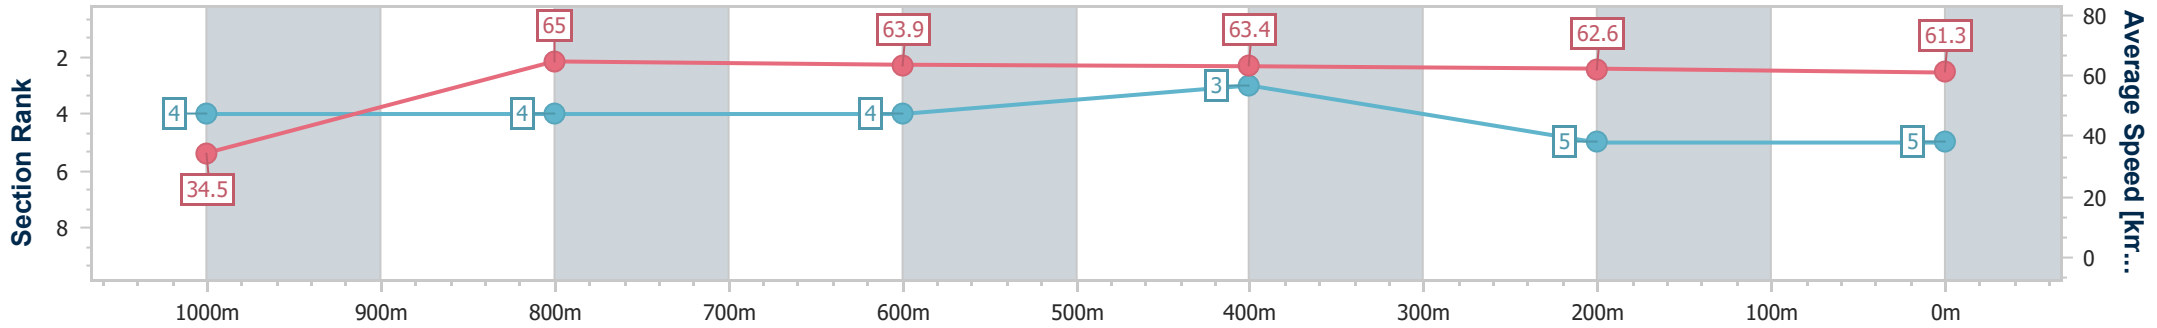

Horse/Jockey Name	Chayse 'N' Ralph
Final Rank	5
Fastest Section Time (Section)	0:05.18 (Overall)
Top Speed [km/h] (Section)	68.3 (1000m)
Race State	Finished

Aquis Park Gold Coast Poly QLD Professional
Race 1: CORDNER TAX ADVISORY QTIS Two-Year-Old Maiden Handicap - 1050m

08 June 2024 - 11:25

Track Rating: Synthetic, Weather: Fine, Rail Position: True

Section	Overall	1000m	800m	600m	400m	200m
Section Times	1:02.12 [5] (0:05.18)	0:56.94 [4] (0:11.12)	0:45.82 [4] (0:11.21)	0:34.61 [4] (0:11.38)	0:23.23 [3] (0:11.50)	0:11.73 [5] (0:11.73)
Average Speed [km/h]	34.5	65.0	63.9	63.4	62.6	61.3
Top Speed [km/h]	54.7	68.3	66.7	65.2	64.5	62.5
Avg. Dist. to Rail [m]	0.6	0.4	0.6	0.4	0.9	1.6
Avg. Stride Freq. [Hz]	2.0	2.5	2.4	2.4	2.4	2.3
Avg. Stride Length [m]	4.8	7.2	7.4	7.5	7.3	7.4

- [ ] Ranking at each section and finish
- -.-.- No data available at this section
- NA No data available