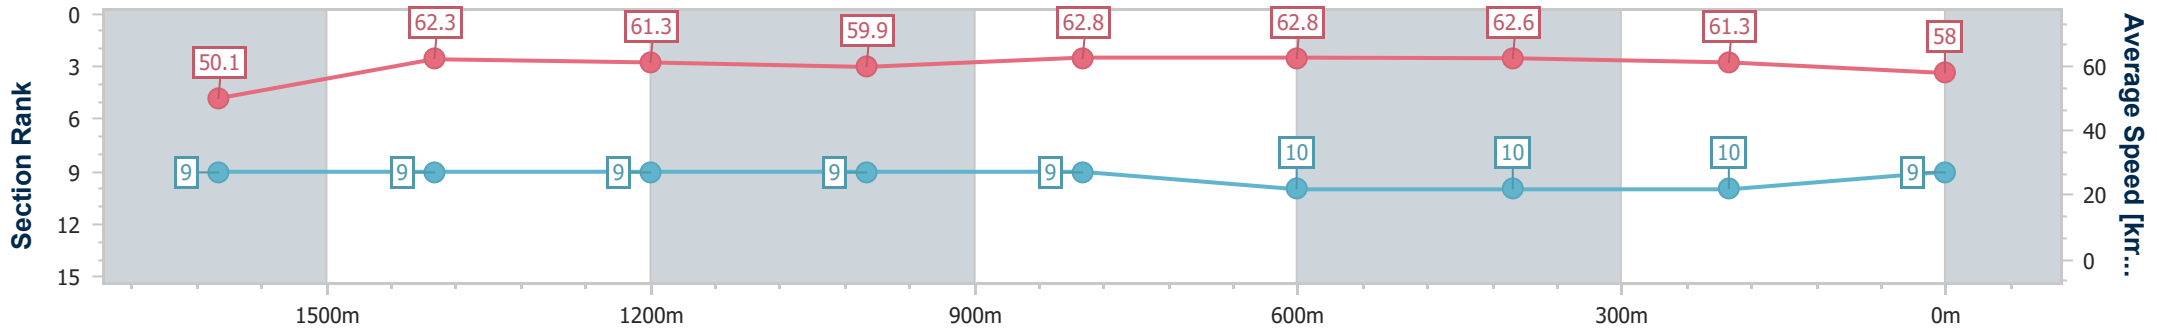

Eagle Farm QLD Professional

Race 1: MITTYS BENCHMARK 90 Handicap - 1810m

08 June 2024 - 11:44

Track Rating: Good 4, Weather: Fine, Rail Position: +2.5m Entire

BRISBANE RACING CLUB

Section	Overall	1600m	1400m	1200m	1000m	800m	600m	400m	200m
Section Times	1:50.09 [9] (0:15.36)	1:34.73 [9] (0:11.66)	1:23.07 [9] (0:11.82)	1:11.25 [9] (0:12.02)	0:59.23 [9] (0:11.70)	0:47.53 [9] (0:11.67)	0:35.86 [10] (0:11.59)	0:24.27 [10] (0:11.75)	0:12.52 [10] (0:12.52)
Average Speed [km/h]	50.1	62.3	61.3	59.9	62.8	62.8	62.6	61.3	58.0
Top Speed [km/h]	63.0	63.0	61.9	60.4	63.9	63.5	63.7	62.9	59.9
Avg. Dist. to Rail [m]	8.6	2.9	3.1	3.7	3.9	3.3	2.4	4.8	4.5
Avg. Stride Freq. [Hz]	2.2	2.2	2.2	2.1	2.2	2.2	2.3	2.3	2.2
Avg. Stride Length [m]	6.3	7.8	7.8	7.7	7.9	7.9	7.7	7.5	7.3

- [] Ranking at each section and finish
- .-.- No data available at this section
- NA No data available

Horse/Jockey Name	Linthorpe Lad
Final Rank	10
Fastest Section Time (Section)	0:11.20 (1600m)
Top Speed [km/h] (Section)	65.7 (1600m)
Race State	Finished