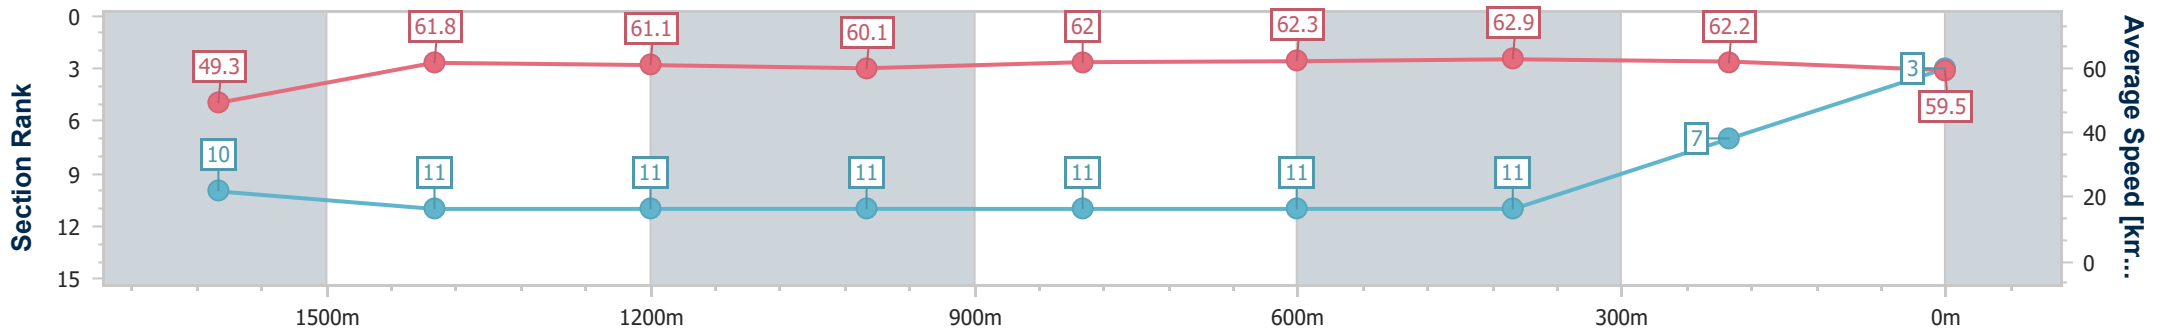

Eagle Farm QLD Professional

Race 1: MITTYS BENCHMARK 90 Handicap - 1810m

08 June 2024 - 11:44

Track Rating: Good 4, Weather: Fine, Rail Position: +2.5m Entire

BRISBANE RACING CLUB

Section	Overall	1600m	1400m	1200m	1000m	800m	600m	400m	200m
Section Times	1:49.58 [3] (0:15.44)	1:34.14 [10] (0:11.68)	1:22.46 [11] (0:11.84)	1:10.62 [11] (0:11.97)	0:58.65 [11] (0:11.73)	0:46.92 [11] (0:11.67)	0:35.25 [11] (0:11.52)	0:23.73 [11] (0:11.54)	0:12.19 [7] (0:12.19)
Average Speed [km/h]	49.3	61.8	61.1	60.1	62.0	62.3	62.9	62.2	59.5
Top Speed [km/h]	62.3	62.8	61.8	61.2	63.1	63.1	64.1	64.3	61.1
Avg. Dist. to Rail [m]	3.9	1.1	1.8	2.6	2.3	2.0	0.8	3.3	3.5
Avg. Stride Freq. [Hz]	2.2	2.2	2.1	2.1	2.2	2.2	2.2	2.2	2.2
Avg. Stride Length [m]	6.3	7.9	7.9	7.9	8.0	8.0	7.9	7.7	7.5