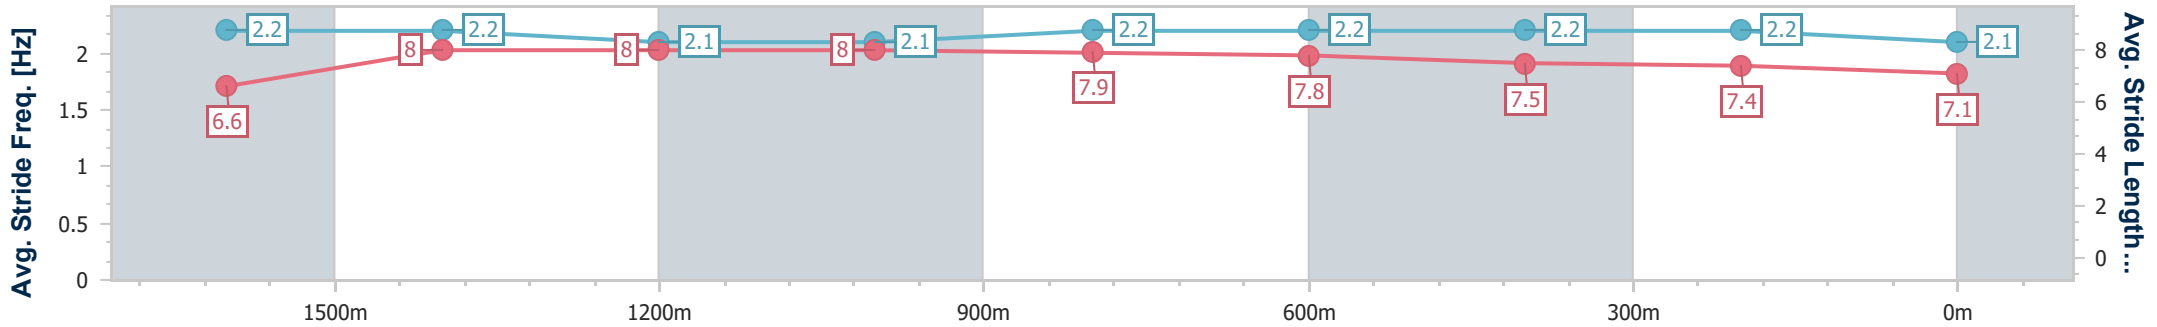

- [] Ranking at each section and finish
- .-.- No data available at this section
- NA No data available

Horse/Jockey Name	Linthorpe Lad
Final Rank	10
Fastest Section Time (Section)	0:11.20 (1600m)
Top Speed [km/h] (Section)	65.7 (1600m)
Race State	Finished

Eagle Farm QLD Professional

Race 1: MITTYS BENCHMARK 90 Handicap - 1810m

08 June 2024 - 11:44

Track Rating: Good 4, Weather: Fine, Rail Position: +2.5m Entire

BRISBANE RACING CLUB

Section	Overall	1600m	1400m	1200m	1000m	800m	600m	400m	200m
Section Times	1:50.17 [10] (0:14.84)	1:35.33 [4] (0:11.20)	1:24.13 [1] (0:11.57)	1:12.56 [1] (0:11.69)	1:00.87 [1] (0:11.49)	0:49.38 [1] (0:11.69)	0:37.69 [1] (0:11.90)	0:25.79 [1] (0:12.39)	0:13.40 [2] (0:13.40)
Average Speed [km/h]	51.6	64.5	62.1	61.7	63.0	62.0	60.5	58.2	54.0
Top Speed [km/h]	65.4	65.7	63.4	62.9	64.4	63.3	61.9	59.5	55.6
Avg. Dist. to Rail [m]	5.8	0.9	0.5	1.0	1.2	1.5	0.4	0.4	1.0
Avg. Stride Freq. [Hz]	2.2	2.2	2.1	2.1	2.2	2.2	2.2	2.2	2.1
Avg. Stride Length [m]	6.6	8.0	8.0	8.0	7.9	7.8	7.5	7.4	7.1

- [] Ranking at each section and finish
- .-.- No data available at this section
- NA No data available

Horse/Jockey Name	Thought Of That
Final Rank	11
Fastest Section Time (Section)	0:11.58 (1600m)
Top Speed [km/h] (Section)	63.3 (800m)
Race State	Finished