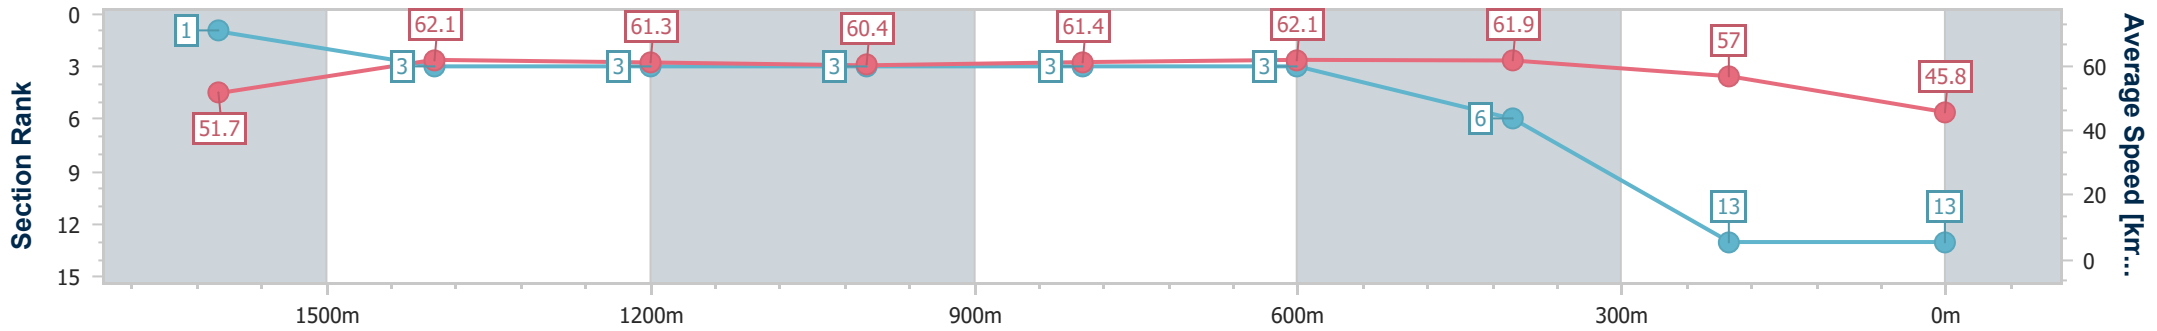

Eagle Farm QLD Professional

Race 1: MITTYS BENCHMARK 90 Handicap - 1810m

08 June 2024 - 11:44

Track Rating: Good 4, Weather: Fine, Rail Position: +2.5m Entire

BRISBANE RACING CLUB

Section	Overall	1600m	1400m	1200m	1000m	800m	600m	400m	200m
Section Times	1:53.73 [13] (0:14.77)	1:38.96 [1] (0:11.62)	1:27.34 [3] (0:11.76)	1:15.58 [3] (0:11.94)	1:03.64 [3] (0:11.85)	0:51.79 [3] (0:11.70)	0:40.09 [3] (0:11.72)	0:28.37 [6] (0:12.59)	0:15.78 [13] (0:15.78)
Average Speed [km/h]	51.7	62.1	61.3	60.4	61.4	62.1	61.9	57.0	45.8
Top Speed [km/h]	63.7	63.6	62.4	60.7	62.3	63.5	63.0	60.7	53.3
Avg. Dist. to Rail [m]	4.6	1.2	1.8	2.5	2.0	1.9	1.3	2.2	1.9
Avg. Stride Freq. [Hz]	2.3	2.3	2.2	2.2	2.3	2.4	2.4	2.3	2.1
Avg. Stride Length [m]	6.3	7.4	7.6	7.5	7.5	7.3	7.1	6.9	6.2

- [] Ranking at each section and finish
- .-.- No data available at this section
- NA No data available