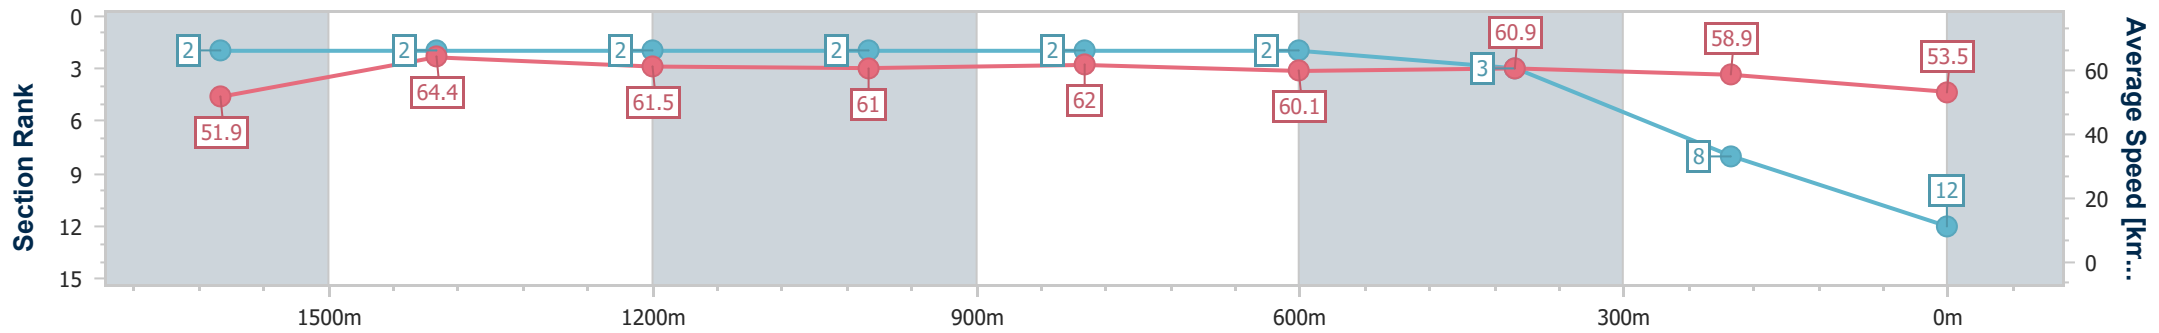

- [] Ranking at each section and finish
- .-.- No data available at this section
- NA No data available

Horse/Jockey Name	Avenue Of Stars
Final Rank	12
Fastest Section Time (Section)	0:11.26 (1600m)
Top Speed [km/h] (Section)	65.4 (1600m)
Race State	Finished

Eagle Farm QLD Professional

Race 1: MITTYS BENCHMARK 90 Handicap - 1810m

08 June 2024 - 11:44

Track Rating: Good 4, Weather: Fine, Rail Position: +2.5m Entire

BRISBANE RACING CLUB

Section	Overall	1600m	1400m	1200m	1000m	800m	600m	400m	200m
Section Times	1:50.97 [12] (0:14.79)	1:36.18 [2] (0:11.26)	1:24.92 [2] (0:11.69)	1:13.23 [2] (0:11.81)	1:01.42 [2] (0:11.74)	0:49.68 [2] (0:12.04)	0:37.64 [2] (0:11.92)	0:25.72 [3] (0:12.21)	0:13.51 [8] (0:13.51)
Average Speed [km/h]	51.9	64.4	61.5	61.0	62.0	60.1	60.9	58.9	53.5
Top Speed [km/h]	65.4	65.4	63.7	61.7	62.3	62.1	61.6	60.7	56.6
Avg. Dist. to Rail [m]	7.0	1.4	1.2	2.0	1.8	1.5	0.9	1.4	1.4
Avg. Stride Freq. [Hz]	2.4	2.5	2.4	2.4	2.4	2.4	2.4	2.4	2.3
Avg. Stride Length [m]	6.1	7.3	7.1	7.1	7.2	6.9	6.9	6.8	6.4

- [] Ranking at each section and finish
- .-.- No data available at this section
- NA No data available

Horse/Jockey Name	Military Gambler
Final Rank	13
Fastest Section Time (Section)	0:11.62 (1600m)
Top Speed [km/h] (Section)	63.7 (Overall)
Race State	Finished