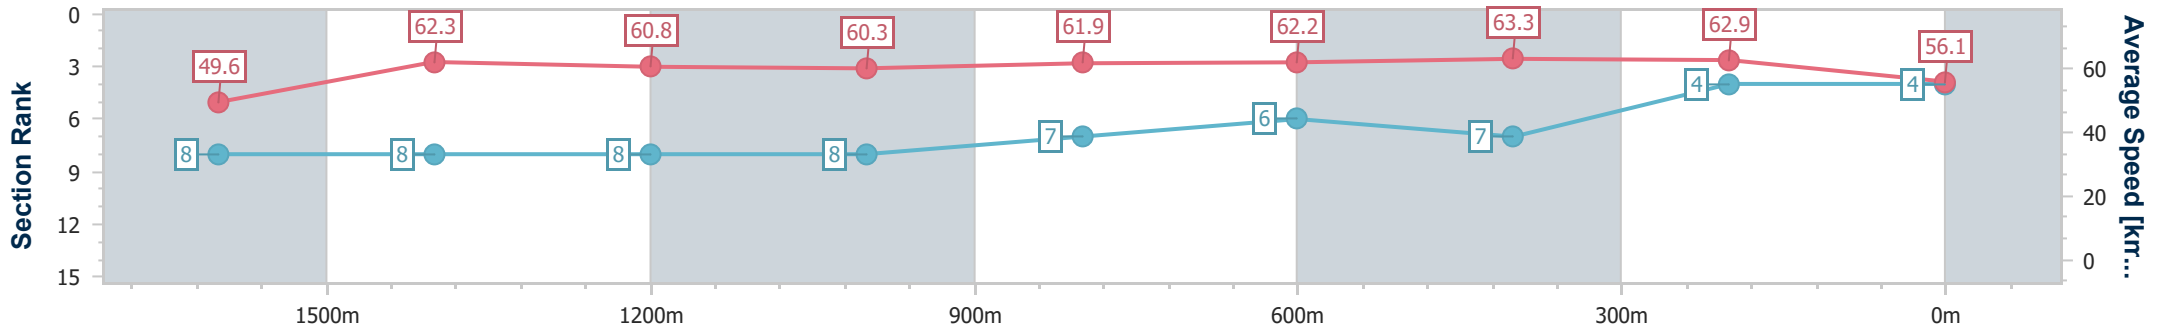

Eagle Farm QLD Professional

Race 1: MITTYS BENCHMARK 90 Handicap - 1810m

08 June 2024 - 11:44

Track Rating: Good 4, Weather: Fine, Rail Position: +2.5m Entire

BRISBANE RACING CLUB

Section	Overall	1600m	1400m	1200m	1000m	800m	600m	400m	200m
Section Times	1:49.75 [4] (0:15.22)	1:34.53 [8] (0:11.55)	1:22.98 [8] (0:11.83)	1:11.15 [8] (0:11.96)	0:59.19 [8] (0:11.71)	0:47.48 [7] (0:11.66)	0:35.82 [6] (0:11.53)	0:24.29 [7] (0:11.42)	0:12.87 [4] (0:12.87)
Average Speed [km/h]	49.6	62.3	60.8	60.3	61.9	62.2	63.3	62.9	56.1
Top Speed [km/h]	62.7	62.9	62.0	60.7	62.7	63.0	64.3	64.6	60.0
Avg. Dist. to Rail [m]	1.7	0.4	0.5	0.2	1.5	2.3	2.2	1.2	1.5
Avg. Stride Freq. [Hz]	2.2	2.2	2.2	2.2	2.2	2.2	2.2	2.3	2.2
Avg. Stride Length [m]	6.4	7.8	7.7	7.8	7.9	7.9	7.9	7.7	7.1