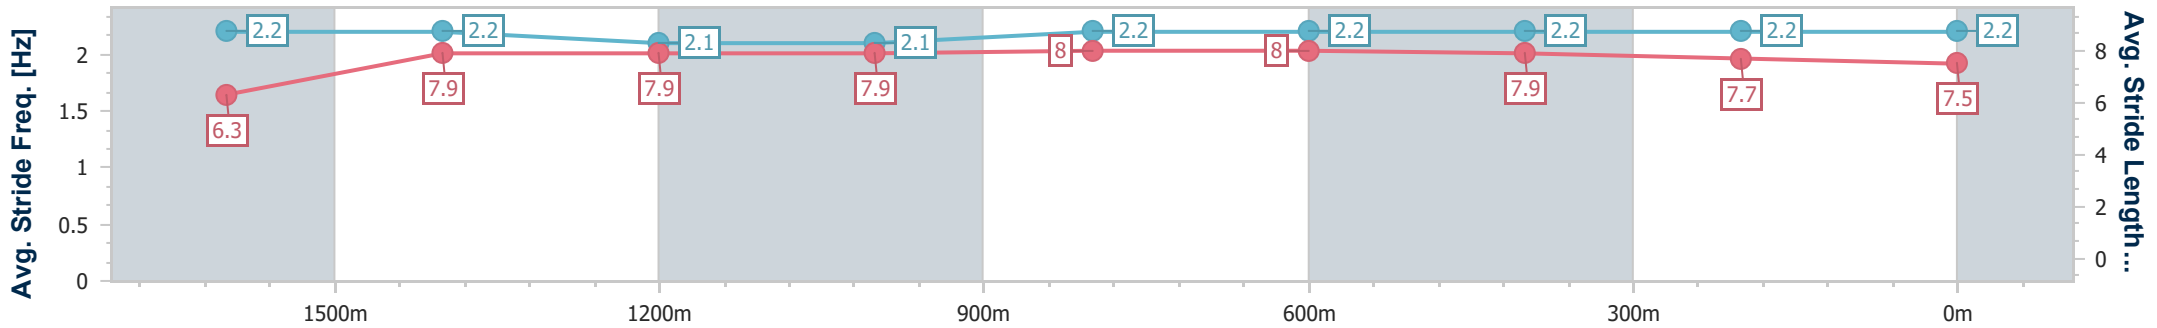

Eagle Farm QLD Professional

Race 1: MITTYS BENCHMARK 90 Handicap - 1810m

08 June 2024 - 11:44

Track Rating: Good 4, Weather: Fine, Rail Position: +2.5m Entire

BRISBANE RACING CLUB

Section	Overall	1600m	1400m	1200m	1000m	800m	600m	400m	200m
Section Times	1:49.58 [3] (0:15.44)	1:34.14 [10] (0:11.68)	1:22.46 [11] (0:11.84)	1:10.62 [11] (0:11.97)	0:58.65 [11] (0:11.73)	0:46.92 [11] (0:11.67)	0:35.25 [11] (0:11.52)	0:23.73 [11] (0:11.54)	0:12.19 [7] (0:12.19)
Average Speed [km/h]	49.3	61.8	61.1	60.1	62.0	62.3	62.9	62.2	59.5
Top Speed [km/h]	62.3	62.8	61.8	61.2	63.1	63.1	64.1	64.3	61.1
Avg. Dist. to Rail [m]	3.9	1.1	1.8	2.6	2.3	2.0	0.8	3.3	3.5
Avg. Stride Freq. [Hz]	2.2	2.2	2.1	2.1	2.2	2.2	2.2	2.2	2.2
Avg. Stride Length [m]	6.3	7.9	7.9	7.9	8.0	8.0	7.9	7.7	7.5