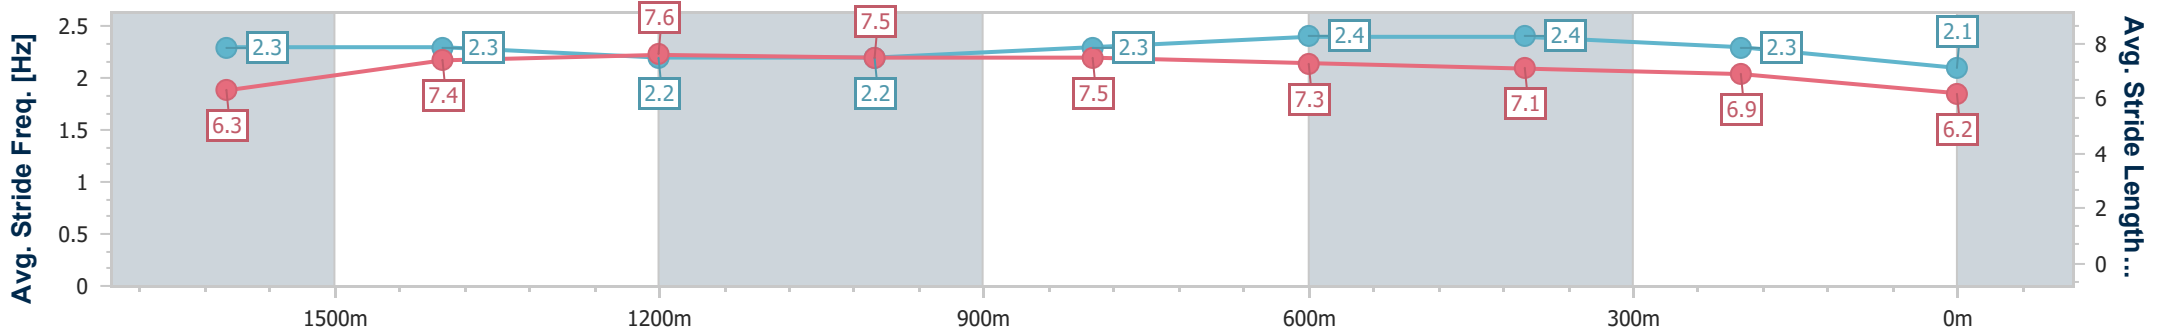

- [] Ranking at each section and finish
- .-.- No data available at this section
- NA No data available

Horse/Jockey Name	Military Gambler
Final Rank	13
Fastest Section Time (Section)	0:11.62 (1600m)
Top Speed [km/h] (Section)	63.7 (Overall)
Race State	Finished

Eagle Farm QLD Professional

Race 1: MITTYS BENCHMARK 90 Handicap - 1810m

08 June 2024 - 11:44

Track Rating: Good 4, Weather: Fine, Rail Position: +2.5m Entire

BRISBANE RACING CLUB

Section	Overall	1600m	1400m	1200m	1000m	800m	600m	400m	200m
Section Times	1:53.73 [13] (0:14.77)	1:38.96 [1] (0:11.62)	1:27.34 [3] (0:11.76)	1:15.58 [3] (0:11.94)	1:03.64 [3] (0:11.85)	0:51.79 [3] (0:11.70)	0:40.09 [3] (0:11.72)	0:28.37 [6] (0:12.59)	0:15.78 [13] (0:15.78)
Average Speed [km/h]	51.7	62.1	61.3	60.4	61.4	62.1	61.9	57.0	45.8
Top Speed [km/h]	63.7	63.6	62.4	60.7	62.3	63.5	63.0	60.7	53.3
Avg. Dist. to Rail [m]	4.6	1.2	1.8	2.5	2.0	1.9	1.3	2.2	1.9
Avg. Stride Freq. [Hz]	2.3	2.3	2.2	2.2	2.3	2.4	2.4	2.3	2.1
Avg. Stride Length [m]	6.3	7.4	7.6	7.5	7.5	7.3	7.1	6.9	6.2

- [] Ranking at each section and finish
- .-.- No data available at this section
- NA No data available