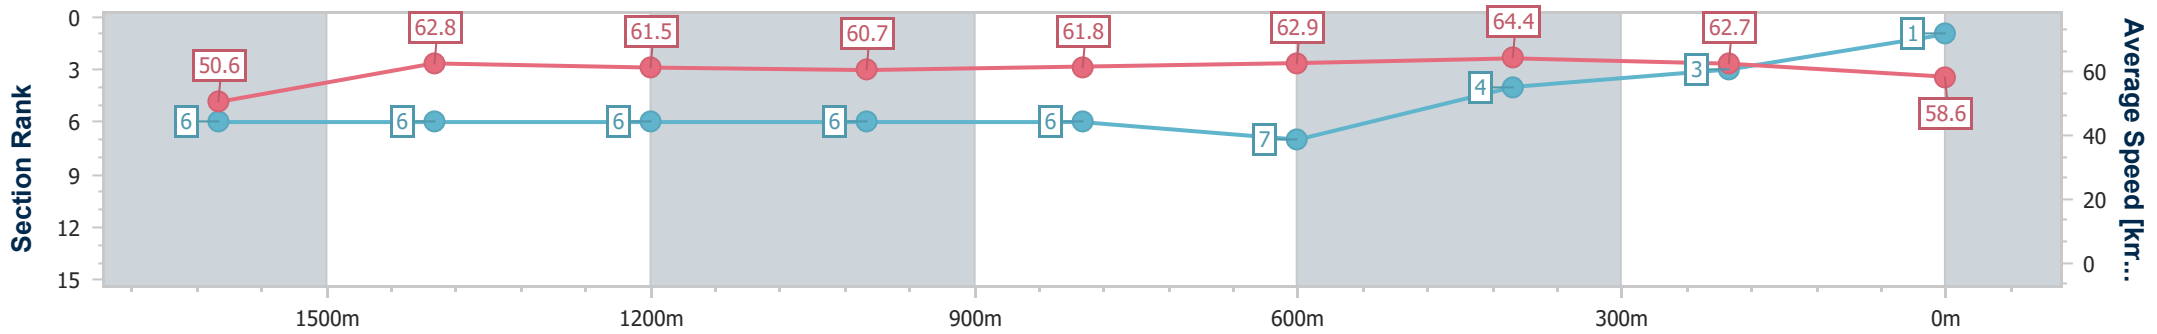

Race 1: MITTYS BENCHMARK 90 Handicap - 1810m

08 June 2024 - 11:44

Track Rating: Good 4, Weather: Fine, Rail Position: +2.5m Entire

BRISBANE RACING CLUB

Section	Overall	1600m	1400m	1200m	1000m	800m	600m	400m	200m				
Section Times	1:49.14 [1] (0:15.12)	1:34.02 [6] (0:11.57)	1:22.45 [6] (0:11.71)	1:10.74 [6] (0:11.89)	0:58.85 [6] (0:11.94)	0:46.91 [6] (0:11.71)	0:35.20 [7] (0:11.39)	0:23.81 [4] (0:11.47)	0:12.34 [3] (0:12.34)				
Average Speed [km/h]	50.6	62.8	61.5	60.7	61.8	62.9	64.4	62.7	58.6				
Top Speed [km/h]	63.2	63.8	61.9	61.4	62.6	64.7	65.0	64.6	61.1				
Avg. Dist. to Rail [m]	4.1	2.8	2.4	2.7	4.8	5.3	3.6	3.6	2.7				
Avg. Stride Freq. [Hz]	2.2	2.3	2.3	2.2	2.3	2.3	2.3	2.4	2.3				
Avg. Stride Length [m]	6.4	7.7	7.6	7.5	7.6	7.7	7.6	7.3	7.0				