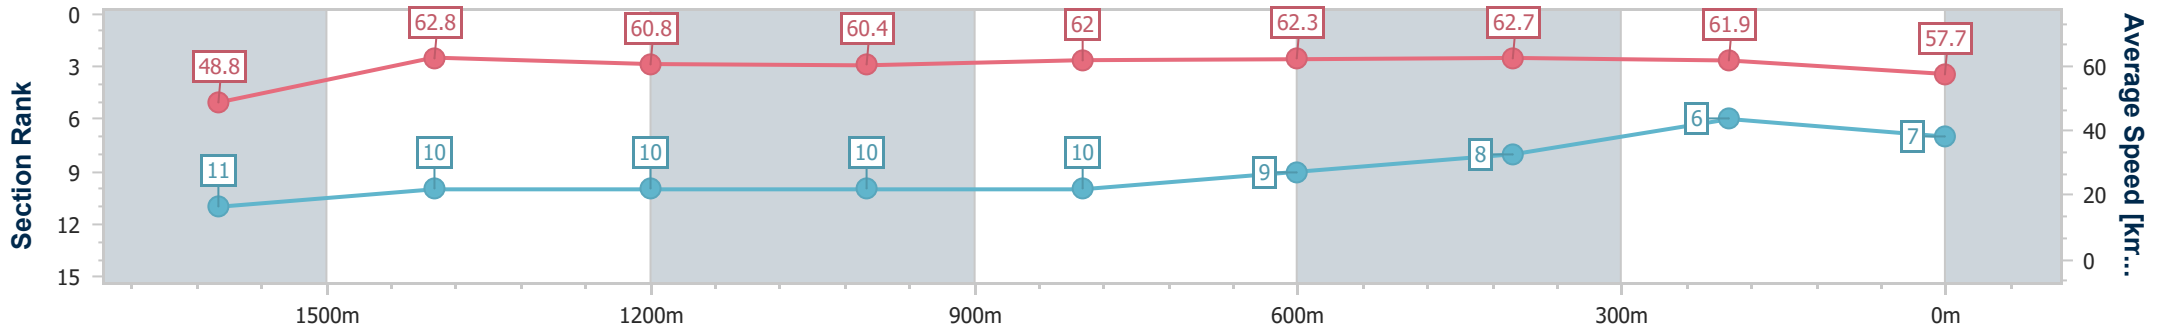

Eagle Farm QLD Professional

Race 1: MITTYS BENCHMARK 90 Handicap - 1810m

08 June 2024 - 11:44

Track Rating: Good 4, Weather: Fine, Rail Position: +2.5m Entire

BRISBANE RACING CLUB

Section	Overall	1600m	1400m	1200m	1000m	800m	600m	400m	200m
Section Times	1:49.86 [7] (0:15.54)	1:34.32 [11] (0:11.53)	1:22.79 [10] (0:11.85)	1:10.94 [10] (0:11.95)	0:58.99 [10] (0:11.71)	0:47.28 [10] (0:11.62)	0:35.66 [9] (0:11.47)	0:24.19 [8] (0:11.66)	0:12.53 [6] (0:12.53)
Average Speed [km/h]	48.8	62.8	60.8	60.4	62.0	62.3	62.7	61.9	57.7
Top Speed [km/h]	62.7	64.0	62.1	60.7	62.9	63.3	63.4	64.3	59.3
Avg. Dist. to Rail [m]	4.3	1.0	1.2	2.0	1.7	1.5	0.4	4.3	4.7
Avg. Stride Freq. [Hz]	2.2	2.3	2.3	2.3	2.3	2.4	2.4	2.4	2.3
Avg. Stride Length [m]	6.1	7.5	7.4	7.4	7.4	7.3	7.2	7.1	6.8

- [] Ranking at each section and finish
- .-.- No data available at this section
- NA No data available

Horse/Jockey Name	Warp Speed
Final Rank	8
Fastest Section Time (Section)	0:11.60 (1600m)
Top Speed [km/h] (Section)	63.1 (1600m)
Race State	Finished