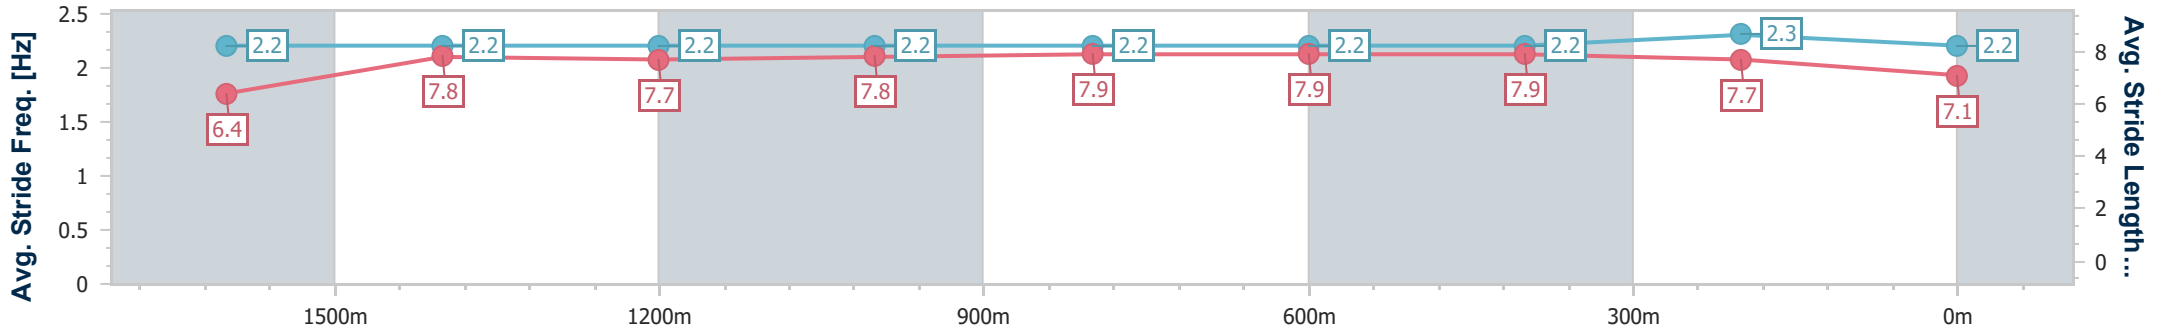

Eagle Farm QLD Professional

Race 1: MITTYS BENCHMARK 90 Handicap - 1810m

08 June 2024 - 11:44

Track Rating: Good 4, Weather: Fine, Rail Position: +2.5m Entire

BRISBANE RACING CLUB

Section	Overall	1600m	1400m	1200m	1000m	800m	600m	400m	200m
Section Times	1:49.75 [4] (0:15.22)	1:34.53 [8] (0:11.55)	1:22.98 [8] (0:11.83)	1:11.15 [8] (0:11.96)	0:59.19 [8] (0:11.71)	0:47.48 [7] (0:11.66)	0:35.82 [6] (0:11.53)	0:24.29 [7] (0:11.42)	0:12.87 [4] (0:12.87)
Average Speed [km/h]	49.6	62.3	60.8	60.3	61.9	62.2	63.3	62.9	56.1
Top Speed [km/h]	62.7	62.9	62.0	60.7	62.7	63.0	64.3	64.6	60.0
Avg. Dist. to Rail [m]	1.7	0.4	0.5	0.2	1.5	2.3	2.2	1.2	1.5
Avg. Stride Freq. [Hz]	2.2	2.2	2.2	2.2	2.2	2.2	2.2	2.3	2.2
Avg. Stride Length [m]	6.4	7.8	7.7	7.8	7.9	7.9	7.9	7.7	7.1

- [] Ranking at each section and finish
- .-.- No data available at this section
- NA No data available

Horse/Jockey Name	Sneak Preview
Final Rank	5
Fastest Section Time (Section)	0:11.46 (600m)
Top Speed [km/h] (Section)	66.0 (600m)
Race State	Finished