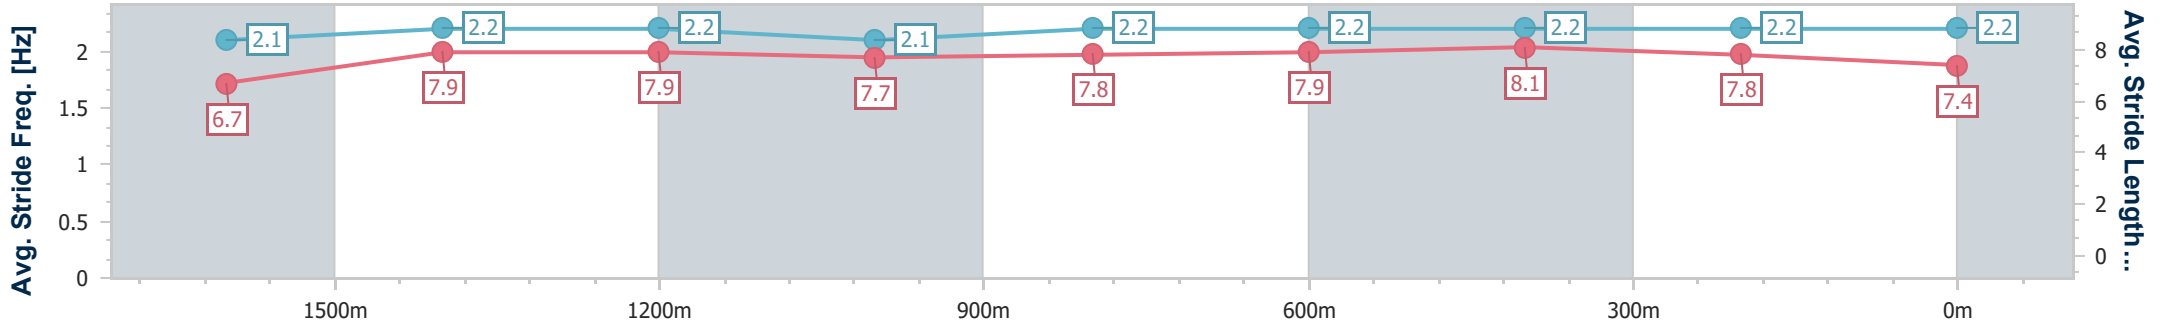

- [] Ranking at each section and finish
- .-.- No data available at this section
- NA No data available

Horse/Jockey Name	Brookhaven
Final Rank	2
Fastest Section Time (Section)	0:11.39 (600m)
Top Speed [km/h] (Section)	65.5 (600m)
Race State	Finished

Eagle Farm QLD Professional

Race 1: MITTYS BENCHMARK 90 Handicap - 1810m

08 June 2024 - 11:44

Track Rating: Good 4, Weather: Fine, Rail Position: +2.5m Entire

BRISBANE RACING CLUB

Section	Overall	1600m	1400m	1200m	1000m	800m	600m	400m	200m
Section Times	1:49.24 [2] (0:15.02)	1:34.22 [5] (0:11.60)	1:22.62 [5] (0:11.62)	1:11.00 [4] (0:11.97)	0:59.03 [5] (0:11.78)	0:47.25 [5] (0:11.84)	0:35.41 [5] (0:11.39)	0:24.02 [2] (0:11.45)	0:12.57 [1] (0:12.57)
Average Speed [km/h]	50.5	62.4	62.1	60.2	62.1	62.6	64.7	62.8	57.6
Top Speed [km/h]	62.6	63.8	63.2	62.4	63.0	64.2	65.5	64.7	59.4
Avg. Dist. to Rail [m]	2.1	2.9	2.2	0.6	3.0	6.4	4.2	3.5	2.2
Avg. Stride Freq. [Hz]	2.1	2.2	2.2	2.1	2.2	2.2	2.2	2.2	2.2
Avg. Stride Length [m]	6.7	7.9	7.9	7.7	7.8	7.9	8.1	7.8	7.4