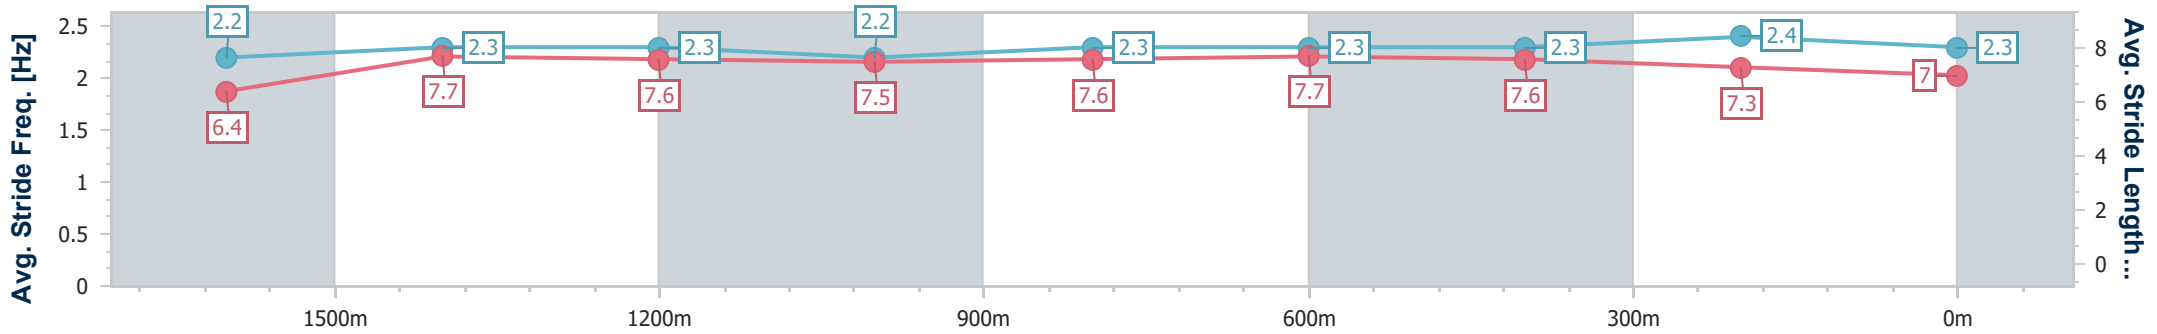

Race 1: MITTYS BENCHMARK 90 Handicap - 1810m

08 June 2024 - 11:44

Track Rating: Good 4, Weather: Fine, Rail Position: +2.5m Entire

BRISBANE RACING CLUB

Section	Overall	1600m	1400m	1200m	1000m	800m	600m	400m	200m				
Section Times	1:49.14 [1] (0:15.12)	1:34.02 [6] (0:11.57)	1:22.45 [6] (0:11.71)	1:10.74 [6] (0:11.89)	0:58.85 [6] (0:11.94)	0:46.91 [6] (0:11.71)	0:35.20 [7] (0:11.39)	0:23.81 [4] (0:11.47)	0:12.34 [3] (0:12.34)				
Average Speed [km/h]	50.6	62.8	61.5	60.7	61.8	62.9	64.4	62.7	58.6				
Top Speed [km/h]	63.2	63.8	61.9	61.4	62.6	64.7	65.0	64.6	61.1				
Avg. Dist. to Rail [m]	4.1	2.8	2.4	2.7	4.8	5.3	3.6	3.6	2.7				
Avg. Stride Freq. [Hz]	2.2	2.3	2.3	2.2	2.3	2.3	2.3	2.4	2.3				
Avg. Stride Length [m]	6.4	7.7	7.6	7.5	7.6	7.7	7.6	7.3	7.0				

- [] Ranking at each section and finish
- .-.- No data available at this section
- NA No data available

Horse/Jockey Name	Brookhaven
Final Rank	2
Fastest Section Time (Section)	0:11.39 (600m)
Top Speed [km/h] (Section)	65.5 (600m)
Race State	Finished