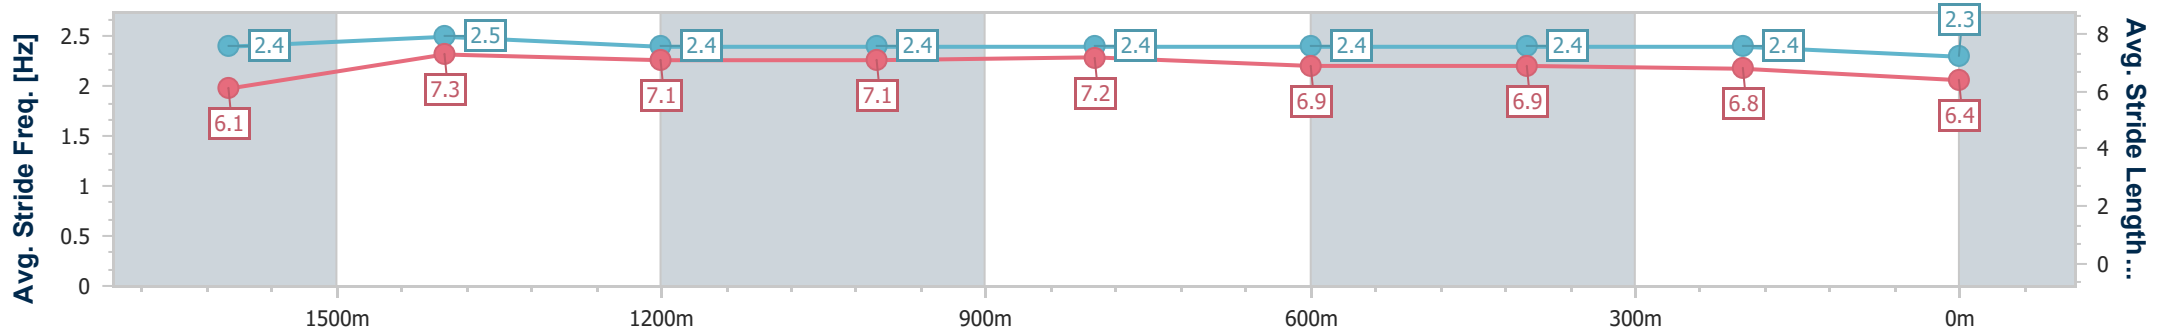

- [] Ranking at each section and finish
- .-.- No data available at this section
- NA No data available

Horse/Jockey Name	Avenue Of Stars
Final Rank	12
Fastest Section Time (Section)	0:11.26 (1600m)
Top Speed [km/h] (Section)	65.4 (1600m)
Race State	Finished

Eagle Farm QLD Professional

Race 1: MITTYS BENCHMARK 90 Handicap - 1810m

08 June 2024 - 11:44

Track Rating: Good 4, Weather: Fine, Rail Position: +2.5m Entire

BRISBANE RACING CLUB

Section	Overall	1600m	1400m	1200m	1000m	800m	600m	400m	200m
Section Times	1:50.97 [12] (0:14.79)	1:36.18 [2] (0:11.26)	1:24.92 [2] (0:11.69)	1:13.23 [2] (0:11.81)	1:01.42 [2] (0:11.74)	0:49.68 [2] (0:12.04)	0:37.64 [2] (0:11.92)	0:25.72 [3] (0:12.21)	0:13.51 [8] (0:13.51)
Average Speed [km/h]	51.9	64.4	61.5	61.0	62.0	60.1	60.9	58.9	53.5
Top Speed [km/h]	65.4	65.4	63.7	61.7	62.3	62.1	61.6	60.7	56.6
Avg. Dist. to Rail [m]	7.0	1.4	1.2	2.0	1.8	1.5	0.9	1.4	1.4
Avg. Stride Freq. [Hz]	2.4	2.5	2.4	2.4	2.4	2.4	2.4	2.4	2.3
Avg. Stride Length [m]	6.1	7.3	7.1	7.1	7.2	6.9	6.9	6.8	6.4

- [] Ranking at each section and finish
- .-.- No data available at this section
- NA No data available

Horse/Jockey Name	Military Gambler
Final Rank	13
Fastest Section Time (Section)	0:11.62 (1600m)
Top Speed [km/h] (Section)	63.7 (Overall)
Race State	Finished