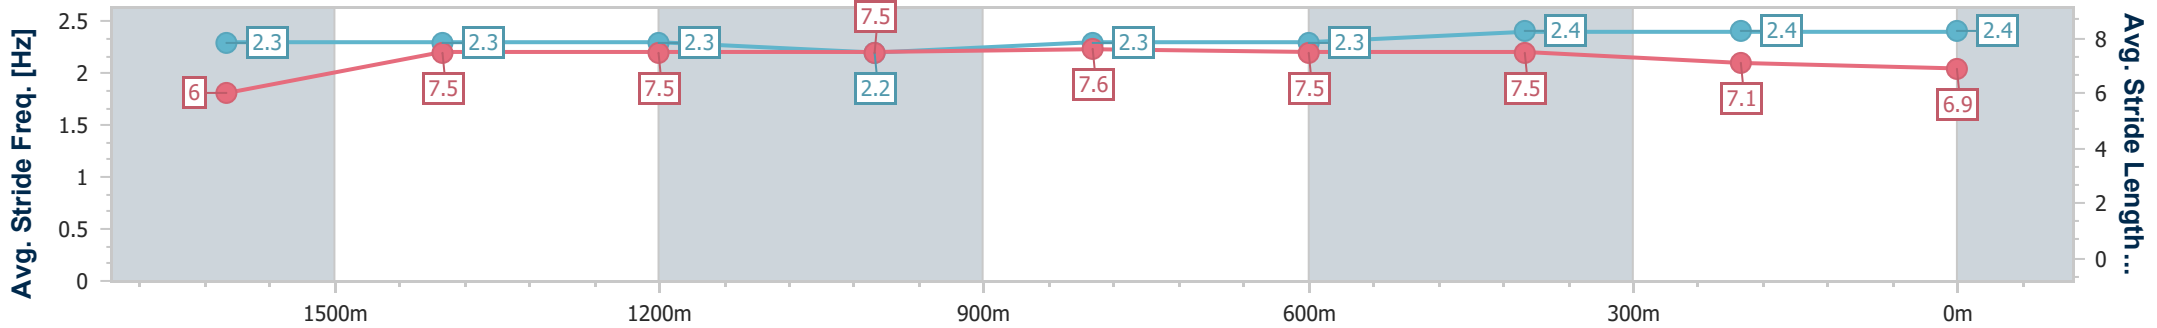

Eagle Farm QLD Professional

Race 1: MITTYS BENCHMARK 90 Handicap - 1810m

08 June 2024 - 11:44

Track Rating: Good 4, Weather: Fine, Rail Position: +2.5m Entire

BRISBANE RACING CLUB

Section	Overall	1600m	1400m	1200m	1000m	800m	600m	400m	200m
Section Times	1:49.78 [5] (0:15.81)	1:33.97 [13] (0:11.81)	1:22.16 [13] (0:11.68)	1:10.48 [13] (0:11.93)	0:58.55 [13] (0:11.70)	0:46.85 [13] (0:11.66)	0:35.19 [12] (0:11.46)	0:23.73 [12] (0:11.55)	0:12.18 [11] (0:12.18)
Average Speed [km/h]	48.6	61.4	62.0	60.5	62.3	62.3	63.7	62.4	59.4
Top Speed [km/h]	60.4	62.4	62.6	61.5	63.9	64.1	66.0	63.9	62.6
Avg. Dist. to Rail [m]	7.9	2.5	2.1	2.6	2.3	2.1	3.5	6.9	6.8
Avg. Stride Freq. [Hz]	2.3	2.3	2.3	2.2	2.3	2.3	2.4	2.4	2.4
Avg. Stride Length [m]	6.0	7.5	7.5	7.5	7.6	7.5	7.5	7.1	6.9