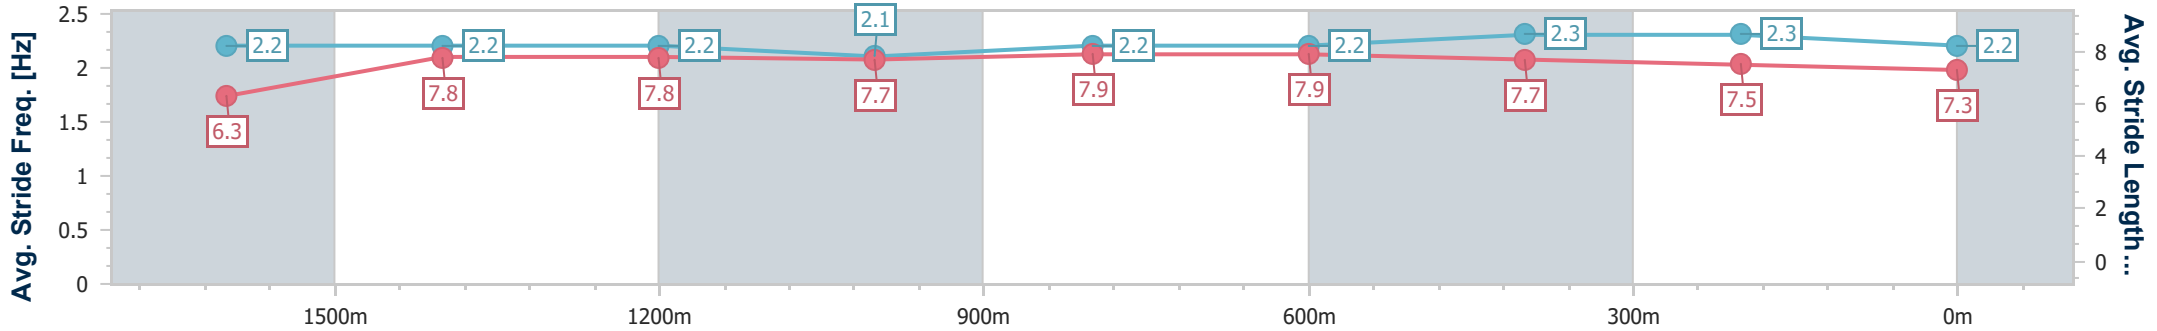

Eagle Farm QLD Professional

Race 1: MITTYS BENCHMARK 90 Handicap - 1810m

08 June 2024 - 11:44

Track Rating: Good 4, Weather: Fine, Rail Position: +2.5m Entire

BRISBANE RACING CLUB

Section	Overall	1600m	1400m	1200m	1000m	800m	600m	400m	200m
Section Times	1:50.09 [9] (0:15.36)	1:34.73 [9] (0:11.66)	1:23.07 [9] (0:11.82)	1:11.25 [9] (0:12.02)	0:59.23 [9] (0:11.70)	0:47.53 [9] (0:11.67)	0:35.86 [10] (0:11.59)	0:24.27 [10] (0:11.75)	0:12.52 [10] (0:12.52)
Average Speed [km/h]	50.1	62.3	61.3	59.9	62.8	62.8	62.6	61.3	58.0
Top Speed [km/h]	63.0	63.0	61.9	60.4	63.9	63.5	63.7	62.9	59.9
Avg. Dist. to Rail [m]	8.6	2.9	3.1	3.7	3.9	3.3	2.4	4.8	4.5
Avg. Stride Freq. [Hz]	2.2	2.2	2.2	2.1	2.2	2.2	2.3	2.3	2.2
Avg. Stride Length [m]	6.3	7.8	7.8	7.7	7.9	7.9	7.7	7.5	7.3

- [] Ranking at each section and finish
- .-.- No data available at this section
- NA No data available

Horse/Jockey Name	Linthorpe Lad
Final Rank	10
Fastest Section Time (Section)	0:11.20 (1600m)
Top Speed [km/h] (Section)	65.7 (1600m)
Race State	Finished