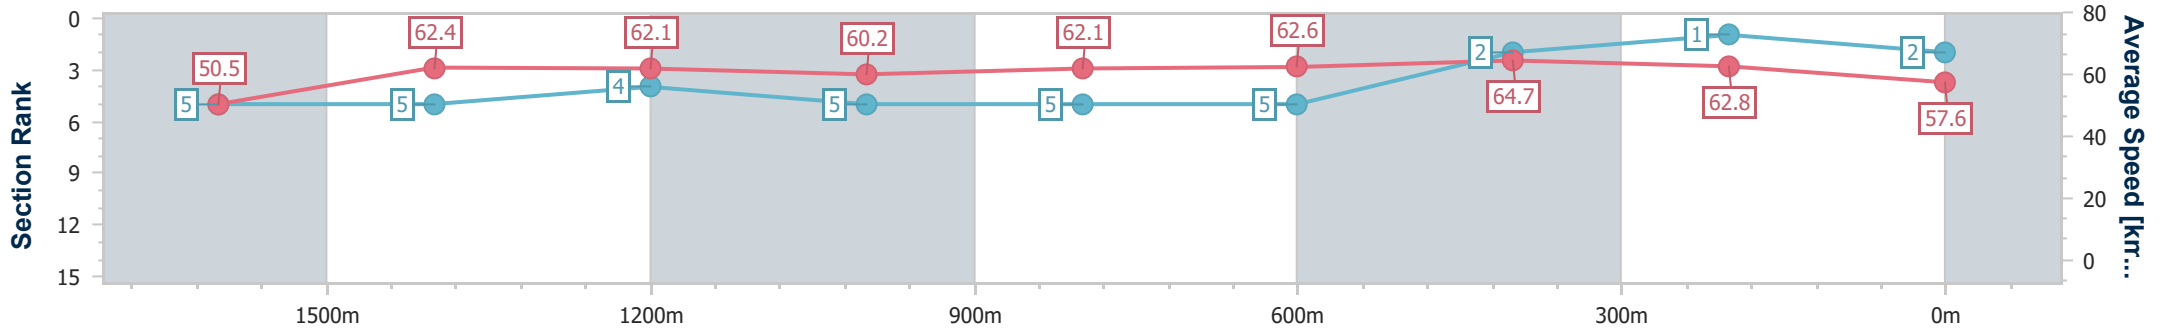

Eagle Farm QLD Professional

Race 1: MITTYS BENCHMARK 90 Handicap - 1810m

08 June 2024 - 11:44

Track Rating: Good 4, Weather: Fine, Rail Position: +2.5m Entire

BRISBANE RACING CLUB

Section	Overall	1600m	1400m	1200m	1000m	800m	600m	400m	200m
Section Times	1:49.24 [2] (0:15.02)	1:34.22 [5] (0:11.60)	1:22.62 [5] (0:11.62)	1:11.00 [4] (0:11.97)	0:59.03 [5] (0:11.78)	0:47.25 [5] (0:11.84)	0:35.41 [5] (0:11.39)	0:24.02 [2] (0:11.45)	0:12.57 [1] (0:12.57)
Average Speed [km/h]	50.5	62.4	62.1	60.2	62.1	62.6	64.7	62.8	57.6
Top Speed [km/h]	62.6	63.8	63.2	62.4	63.0	64.2	65.5	64.7	59.4
Avg. Dist. to Rail [m]	2.1	2.9	2.2	0.6	3.0	6.4	4.2	3.5	2.2
Avg. Stride Freq. [Hz]	2.1	2.2	2.2	2.1	2.2	2.2	2.2	2.2	2.2
Avg. Stride Length [m]	6.7	7.9	7.9	7.7	7.8	7.9	8.1	7.8	7.4