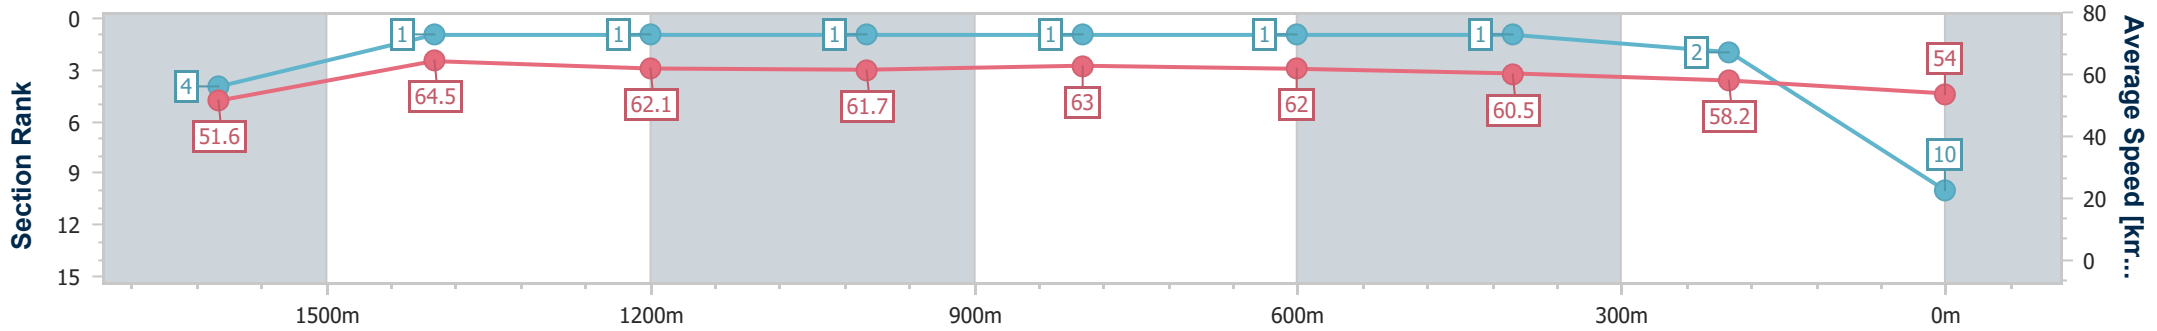

- [] Ranking at each section and finish
- .-.- No data available at this section
- NA No data available

Horse/Jockey Name	Linthorpe Lad
Final Rank	10
Fastest Section Time (Section)	0:11.20 (1600m)
Top Speed [km/h] (Section)	65.7 (1600m)
Race State	Finished

Eagle Farm QLD Professional

Race 1: MITTYS BENCHMARK 90 Handicap - 1810m

08 June 2024 - 11:44

Track Rating: Good 4, Weather: Fine, Rail Position: +2.5m Entire

BRISBANE RACING CLUB

Section	Overall	1600m	1400m	1200m	1000m	800m	600m	400m	200m
Section Times	1:50.17 [10] (0:14.84)	1:35.33 [4] (0:11.20)	1:24.13 [1] (0:11.57)	1:12.56 [1] (0:11.69)	1:00.87 [1] (0:11.49)	0:49.38 [1] (0:11.69)	0:37.69 [1] (0:11.90)	0:25.79 [1] (0:12.39)	0:13.40 [2] (0:13.40)
Average Speed [km/h]	51.6	64.5	62.1	61.7	63.0	62.0	60.5	58.2	54.0
Top Speed [km/h]	65.4	65.7	63.4	62.9	64.4	63.3	61.9	59.5	55.6
Avg. Dist. to Rail [m]	5.8	0.9	0.5	1.0	1.2	1.5	0.4	0.4	1.0
Avg. Stride Freq. [Hz]	2.2	2.2	2.1	2.1	2.2	2.2	2.2	2.2	2.1
Avg. Stride Length [m]	6.6	8.0	8.0	8.0	7.9	7.8	7.5	7.4	7.1

- [] Ranking at each section and finish
- .-.- No data available at this section
- NA No data available

Horse/Jockey Name	Thought Of That
Final Rank	11
Fastest Section Time (Section)	0:11.58 (1600m)
Top Speed [km/h] (Section)	63.3 (800m)
Race State	Finished