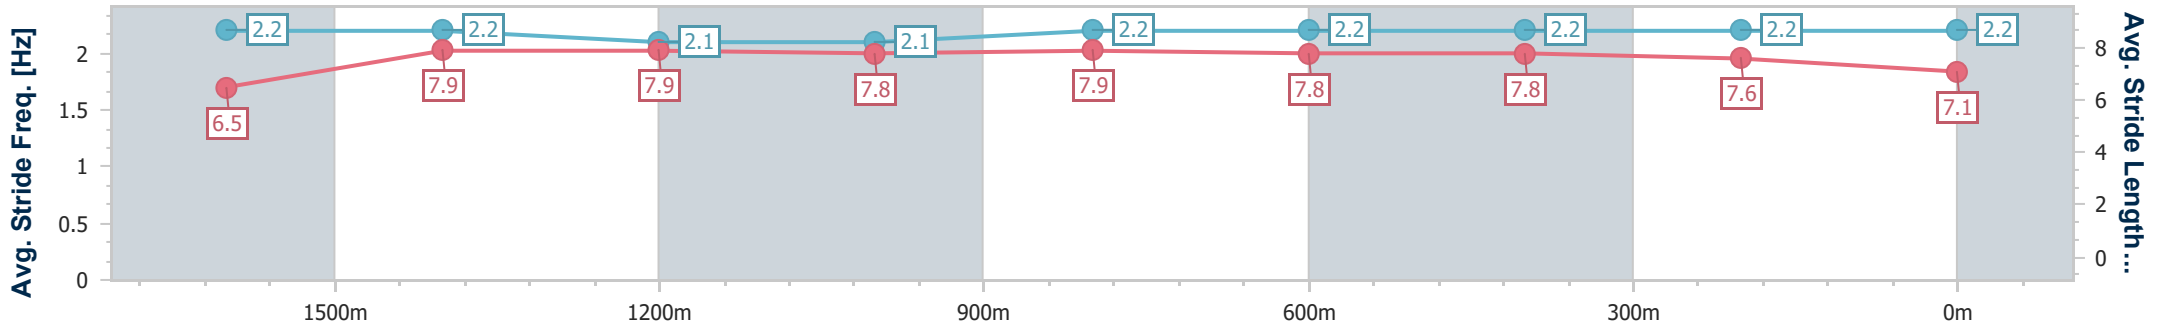

- [] Ranking at each section and finish
- .-.- No data available at this section
- NA No data available

Horse/Jockey Name	Warp Speed
Final Rank	8
Fastest Section Time (Section)	0:11.60 (1600m)
Top Speed [km/h] (Section)	63.1 (1600m)
Race State	Finished

Eagle Farm QLD Professional

Race 1: MITTYS BENCHMARK 90 Handicap - 1810m

08 June 2024 - 11:44

Track Rating: Good 4, Weather: Fine, Rail Position: +2.5m Entire

BRISBANE RACING CLUB

Section	Overall	1600m	1400m	1200m	1000m	800m	600m	400m	200m
Section Times	1:49.92 [8] (0:14.84)	1:35.08 [3] (0:11.60)	1:23.48 [4] (0:11.83)	1:11.65 [5] (0:11.92)	0:59.73 [4] (0:11.79)	0:47.94 [4] (0:11.70)	0:36.24 [4] (0:11.66)	0:24.58 [5] (0:11.79)	0:12.79 [5] (0:12.79)
Average Speed [km/h]	51.2	61.8	61.1	60.3	61.5	62.0	61.7	61.1	56.6
Top Speed [km/h]	63.1	63.1	62.0	60.9	62.2	62.5	62.8	62.5	58.7
Avg. Dist. to Rail [m]	1.5	0.2	0.5	0.7	1.1	1.4	0.5	0.2	1.5
Avg. Stride Freq. [Hz]	2.2	2.2	2.1	2.1	2.2	2.2	2.2	2.2	2.2
Avg. Stride Length [m]	6.5	7.9	7.9	7.8	7.9	7.8	7.8	7.6	7.1