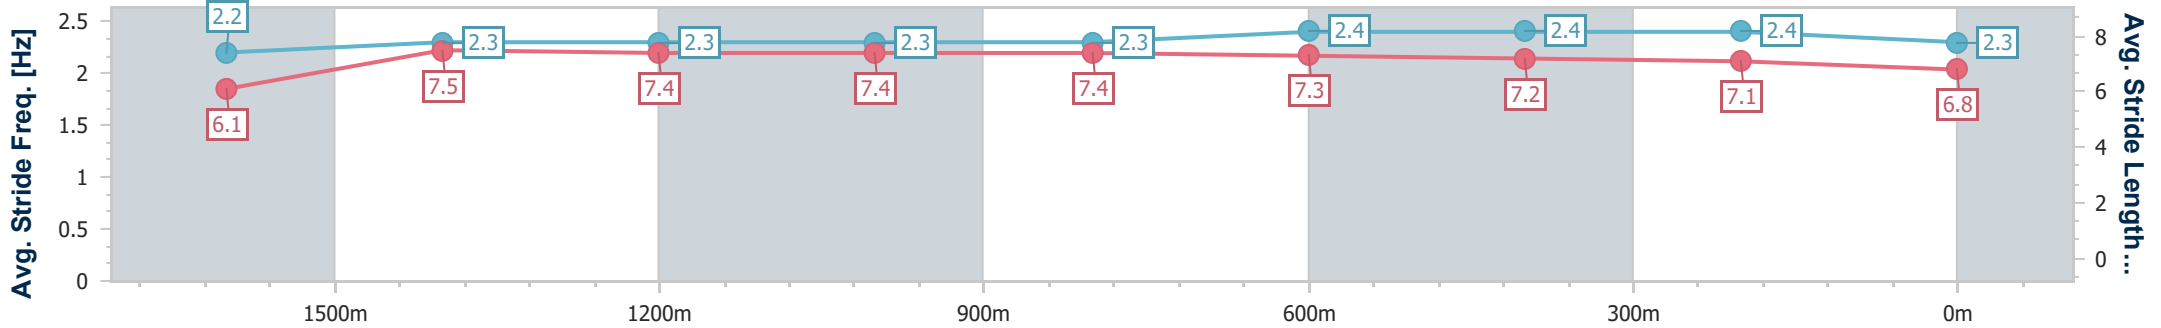

Eagle Farm QLD Professional

Race 1: MITTYS BENCHMARK 90 Handicap - 1810m

08 June 2024 - 11:44

Track Rating: Good 4, Weather: Fine, Rail Position: +2.5m Entire

BRISBANE RACING CLUB

Section	Overall	1600m	1400m	1200m	1000m	800m	600m	400m	200m
Section Times	1:49.86 [7] (0:15.54)	1:34.32 [11] (0:11.53)	1:22.79 [10] (0:11.85)	1:10.94 [10] (0:11.95)	0:58.99 [10] (0:11.71)	0:47.28 [10] (0:11.62)	0:35.66 [9] (0:11.47)	0:24.19 [8] (0:11.66)	0:12.53 [6] (0:12.53)
Average Speed [km/h]	48.8	62.8	60.8	60.4	62.0	62.3	62.7	61.9	57.7
Top Speed [km/h]	62.7	64.0	62.1	60.7	62.9	63.3	63.4	64.3	59.3
Avg. Dist. to Rail [m]	4.3	1.0	1.2	2.0	1.7	1.5	0.4	4.3	4.7
Avg. Stride Freq. [Hz]	2.2	2.3	2.3	2.3	2.3	2.4	2.4	2.4	2.3
Avg. Stride Length [m]	6.1	7.5	7.4	7.4	7.4	7.3	7.2	7.1	6.8

- [] Ranking at each section and finish
- .-.- No data available at this section
- NA No data available

Horse/Jockey Name	Warp Speed
Final Rank	8
Fastest Section Time (Section)	0:11.60 (1600m)
Top Speed [km/h] (Section)	63.1 (1600m)
Race State	Finished