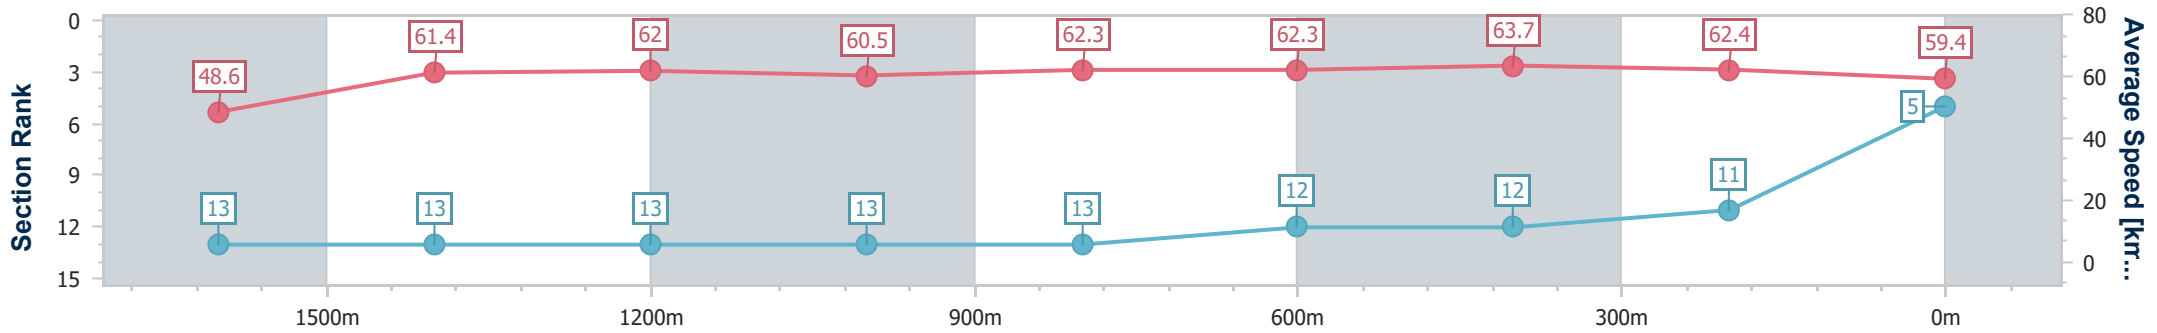

Eagle Farm QLD Professional

Race 1: MITTYS BENCHMARK 90 Handicap - 1810m

08 June 2024 - 11:44

Track Rating: Good 4, Weather: Fine, Rail Position: +2.5m Entire

BRISBANE RACING CLUB

Section	Overall	1600m	1400m	1200m	1000m	800m	600m	400m	200m
Section Times	1:49.78 [5] (0:15.81)	1:33.97 [13] (0:11.81)	1:22.16 [13] (0:11.68)	1:10.48 [13] (0:11.93)	0:58.55 [13] (0:11.70)	0:46.85 [13] (0:11.66)	0:35.19 [12] (0:11.46)	0:23.73 [12] (0:11.55)	0:12.18 [11] (0:12.18)
Average Speed [km/h]	48.6	61.4	62.0	60.5	62.3	62.3	63.7	62.4	59.4
Top Speed [km/h]	60.4	62.4	62.6	61.5	63.9	64.1	66.0	63.9	62.6
Avg. Dist. to Rail [m]	7.9	2.5	2.1	2.6	2.3	2.1	3.5	6.9	6.8
Avg. Stride Freq. [Hz]	2.3	2.3	2.3	2.2	2.3	2.3	2.4	2.4	2.4
Avg. Stride Length [m]	6.0	7.5	7.5	7.5	7.6	7.5	7.5	7.1	6.9

- [] Ranking at each section and finish
- .-.- No data available at this section
- NA No data available

Horse/Jockey Name	Sunset Soiree
Final Rank	6
Fastest Section Time (Section)	0:11.40 (400m)
Top Speed [km/h] (Section)	66.5 (600m)
Race State	Finished