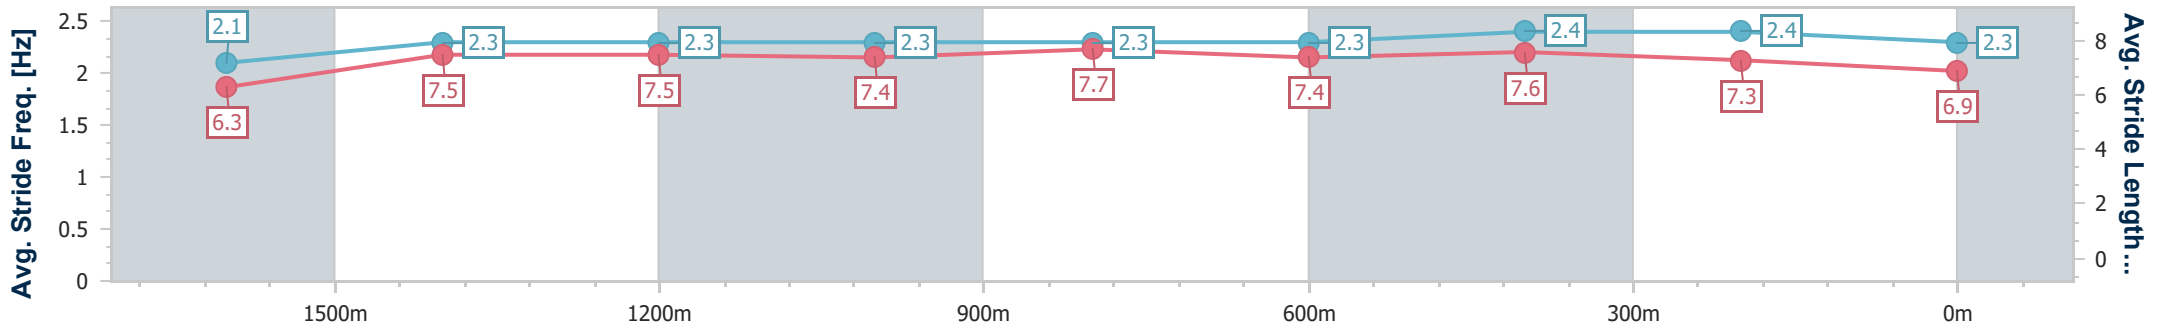

Eagle Farm QLD Professional

Race 1: MITTYS BENCHMARK 90 Handicap - 1810m

08 June 2024 - 11:44

Track Rating: Good 4, Weather: Fine, Rail Position: +2.5m Entire

BRISBANE RACING CLUB

Section	Overall	1600m	1400m	1200m	1000m	800m	600m	400m	200m
Section Times	1:49.85 [6] (0:15.62)	1:34.23 [12] (0:11.73)	1:22.50 [12] (0:11.81)	1:10.69 [12] (0:11.94)	0:58.75 [12] (0:11.67)	0:47.08 [12] (0:11.88)	0:35.20 [13] (0:11.42)	0:23.78 [13] (0:11.40)	0:12.38 [9] (0:12.38)
Average Speed [km/h]	48.7	61.9	61.0	60.2	62.6	61.7	64.3	63.2	58.6
Top Speed [km/h]	61.7	63.2	61.7	61.4	63.3	64.1	66.5	64.9	62.1
Avg. Dist. to Rail [m]	4.7	1.2	1.1	1.5	2.4	4.4	3.9	6.5	6.1
Avg. Stride Freq. [Hz]	2.1	2.3	2.3	2.3	2.3	2.3	2.4	2.4	2.3
Avg. Stride Length [m]	6.3	7.5	7.5	7.4	7.7	7.4	7.6	7.3	6.9