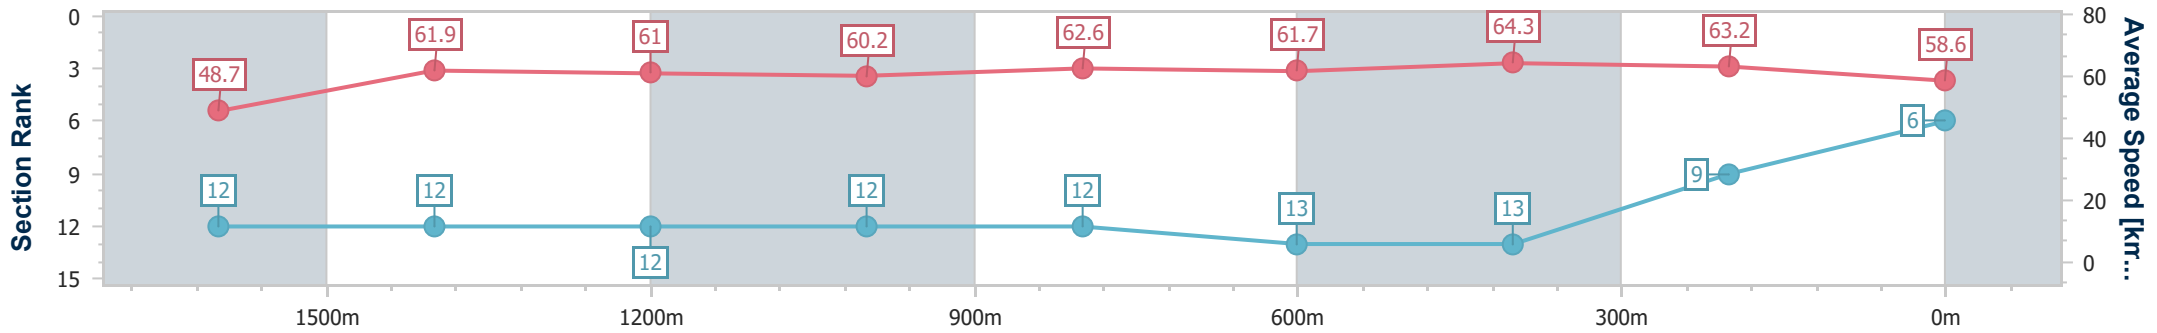

Eagle Farm QLD Professional

Race 1: MITTYS BENCHMARK 90 Handicap - 1810m

08 June 2024 - 11:44

Track Rating: Good 4, Weather: Fine, Rail Position: +2.5m Entire

BRISBANE RACING CLUB

Section	Overall	1600m	1400m	1200m	1000m	800m	600m	400m	200m
Section Times	1:49.85 [6] (0:15.62)	1:34.23 [12] (0:11.73)	1:22.50 [12] (0:11.81)	1:10.69 [12] (0:11.94)	0:58.75 [12] (0:11.67)	0:47.08 [12] (0:11.88)	0:35.20 [13] (0:11.42)	0:23.78 [13] (0:11.40)	0:12.38 [9] (0:12.38)
Average Speed [km/h]	48.7	61.9	61.0	60.2	62.6	61.7	64.3	63.2	58.6
Top Speed [km/h]	61.7	63.2	61.7	61.4	63.3	64.1	66.5	64.9	62.1
Avg. Dist. to Rail [m]	4.7	1.2	1.1	1.5	2.4	4.4	3.9	6.5	6.1
Avg. Stride Freq. [Hz]	2.1	2.3	2.3	2.3	2.3	2.3	2.4	2.4	2.3
Avg. Stride Length [m]	6.3	7.5	7.5	7.4	7.7	7.4	7.6	7.3	6.9