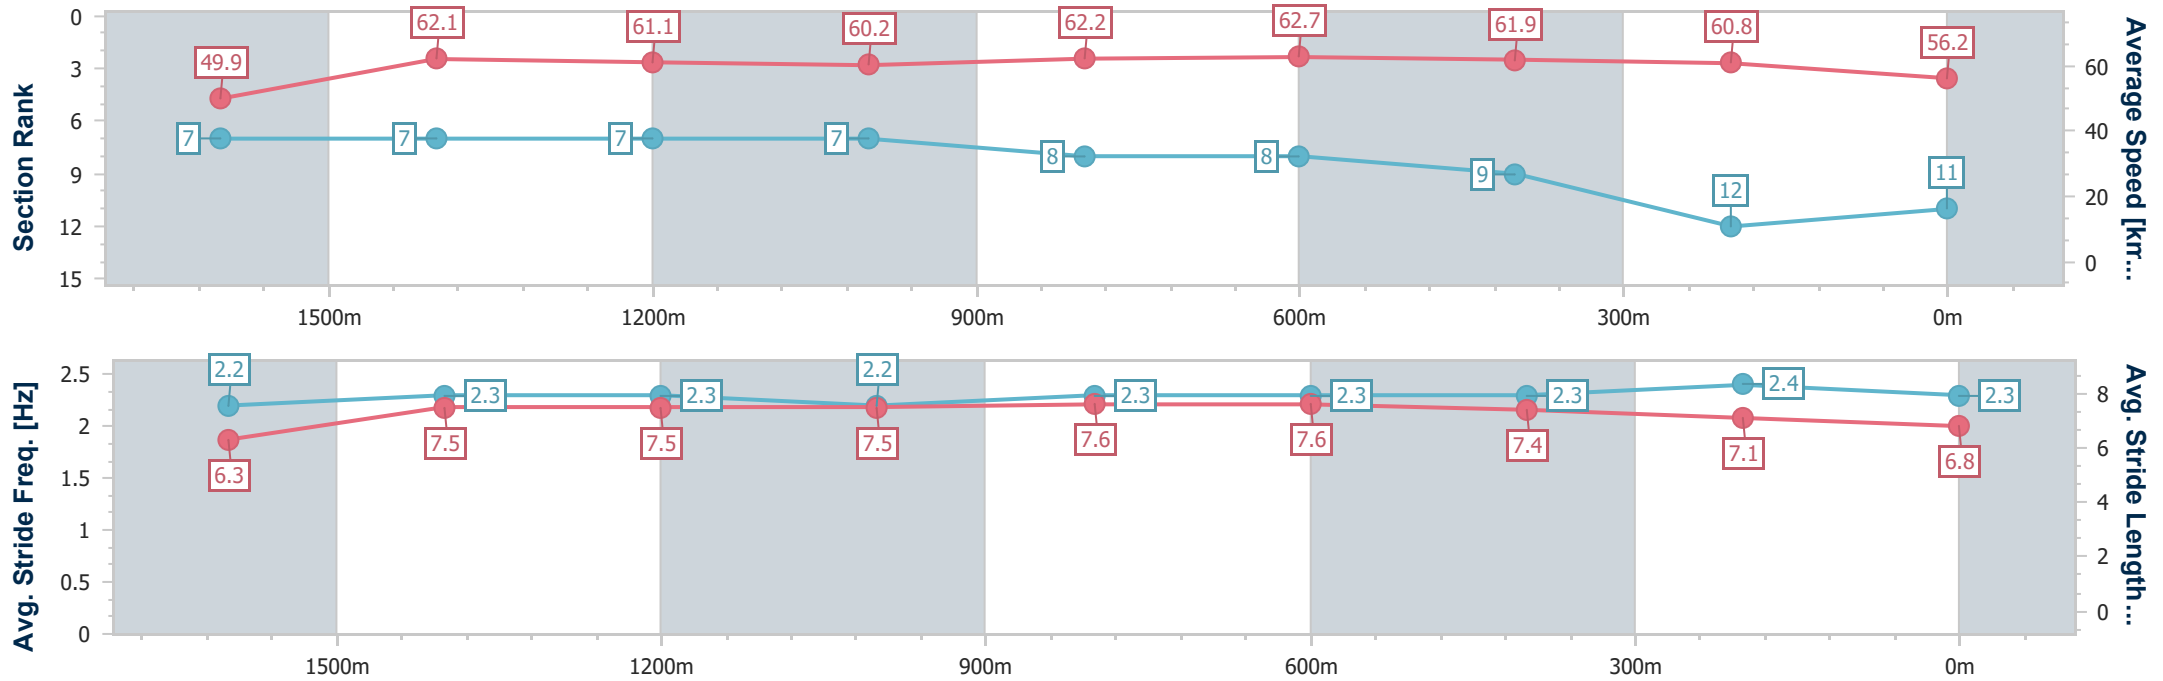

- [] Ranking at each section and finish
- .-.- No data available at this section
- NA No data available

Horse/Jockey Name	Thought Of That
Final Rank	11
Fastest Section Time (Section)	0:11.58 (1600m)
Top Speed [km/h] (Section)	63.3 (800m)
Race State	Finished

Eagle Farm QLD Professional

Race 1: MITTYS BENCHMARK 90 Handicap - 1810m

08 June 2024 - 11:44

Track Rating: Good 4, Weather: Fine, Rail Position: +2.5m Entire

BRISBANE RACING CLUB

Section	Overall	1600m	1400m	1200m	1000m	800m	600m	400m	200m
Section Times	1:50.54 [11] (0:15.18)	1:35.36 [7] (0:11.58)	1:23.78 [7] (0:11.79)	1:11.99 [7] (0:12.00)	0:59.99 [7] (0:11.82)	0:48.17 [8] (0:11.63)	0:36.54 [8] (0:11.79)	0:24.75 [9] (0:11.82)	0:12.93 [12] (0:12.93)
Average Speed [km/h]	49.9	62.1	61.1	60.2	62.2	62.7	61.9	60.8	56.2
Top Speed [km/h]	61.8	62.9	62.3	61.0	62.8	63.3	62.6	62.8	58.9
Avg. Dist. to Rail [m]	2.2	0.5	1.2	2.9	3.9	3.3	2.6	3.9	2.5
Avg. Stride Freq. [Hz]	2.2	2.3	2.3	2.2	2.3	2.3	2.3	2.4	2.3
Avg. Stride Length [m]	6.3	7.5	7.5	7.5	7.6	7.6	7.4	7.1	6.8

- [] Ranking at each section and finish
- .-.- No data available at this section
- NA No data available

Horse/Jockey Name	Avenue Of Stars
Final Rank	12
Fastest Section Time (Section)	0:11.26 (1600m)
Top Speed [km/h] (Section)	65.4 (1600m)
Race State	Finished