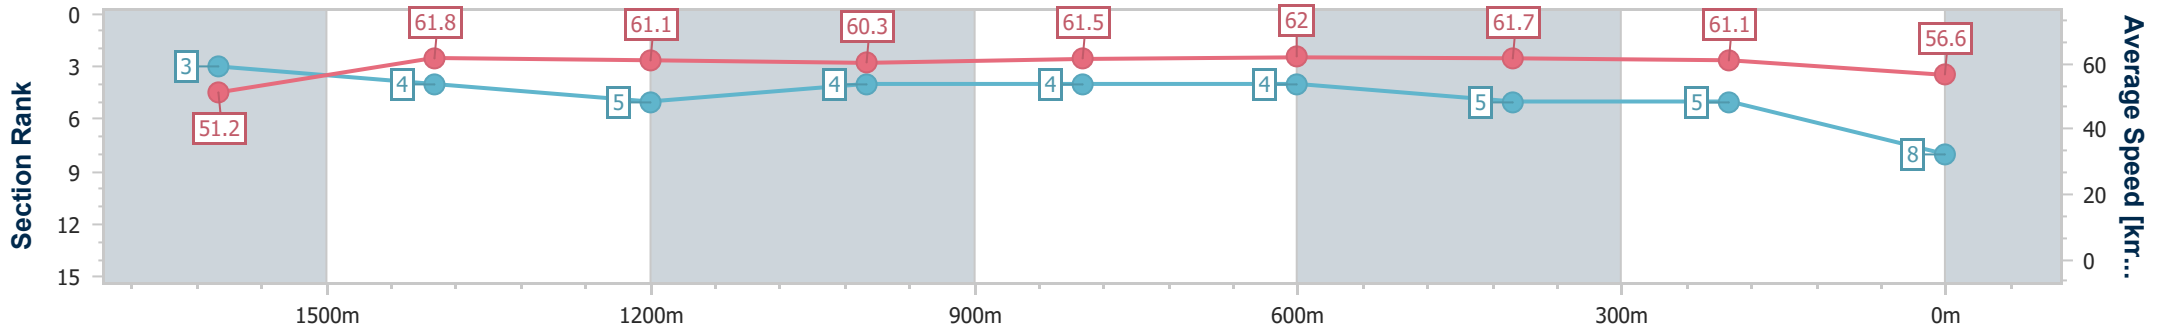

Eagle Farm QLD Professional

Race 1: MITTYS BENCHMARK 90 Handicap - 1810m

08 June 2024 - 11:44

Track Rating: Good 4, Weather: Fine, Rail Position: +2.5m Entire

BRISBANE RACING CLUB

Section	Overall	1600m	1400m	1200m	1000m	800m	600m	400m	200m
Section Times	1:49.92 [8] (0:14.84)	1:35.08 [3] (0:11.60)	1:23.48 [4] (0:11.83)	1:11.65 [5] (0:11.92)	0:59.73 [4] (0:11.79)	0:47.94 [4] (0:11.70)	0:36.24 [4] (0:11.66)	0:24.58 [5] (0:11.79)	0:12.79 [5] (0:12.79)
Average Speed [km/h]	51.2	61.8	61.1	60.3	61.5	62.0	61.7	61.1	56.6
Top Speed [km/h]	63.1	63.1	62.0	60.9	62.2	62.5	62.8	62.5	58.7
Avg. Dist. to Rail [m]	1.5	0.2	0.5	0.7	1.1	1.4	0.5	0.2	1.5
Avg. Stride Freq. [Hz]	2.2	2.2	2.1	2.1	2.2	2.2	2.2	2.2	2.2
Avg. Stride Length [m]	6.5	7.9	7.9	7.8	7.9	7.8	7.8	7.6	7.1