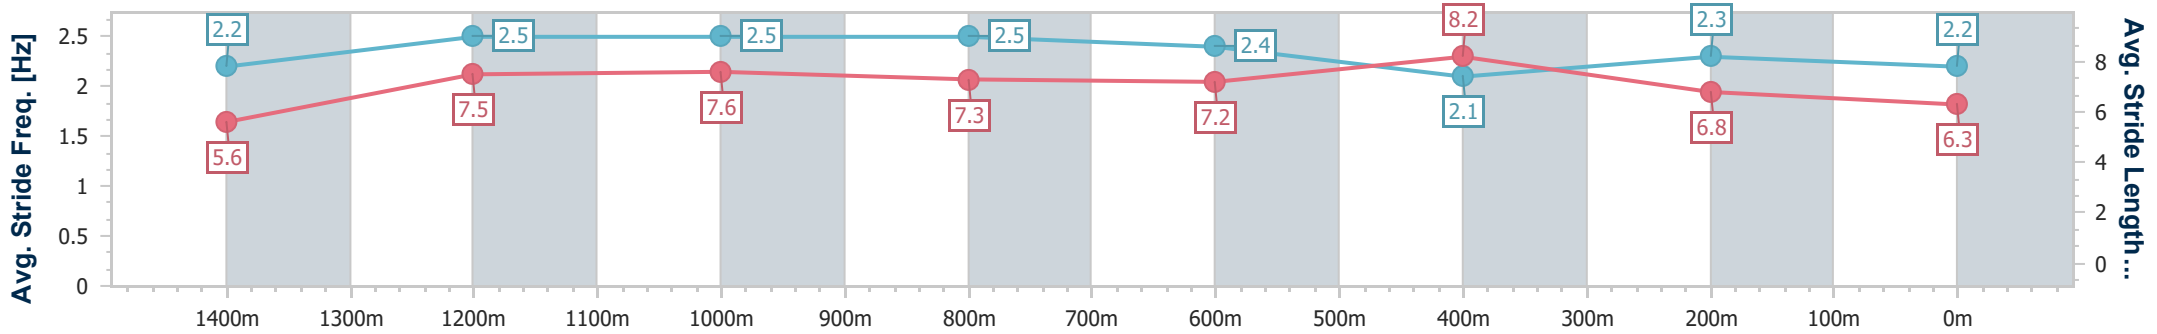

### Race 5: NUTURF SPEAR CHIEF HANDICAP - 1500m

08 June 2024 - 14:04

Track Rating: Good 4, Weather: Fine, Rail Position: +2.5m Entire

BRISBANE RACING CLUB

Section	Overall	1400m	1200m	1000m	800m	600m	400m	200m
Section Times	1:31.13 [7] (0:08.14)	1:22.99 [2] (0:10.75)	1:12.24 [5] (0:10.67)	1:01.57 [3] (0:11.33)	0:50.24 [3] (0:11.65)	0:38.59 [2] (0:11.98)	0:26.61 [3] (0:12.49)	0:14.12 [7] (0:14.12)
Average Speed [km/h]	45.1	67.2	67.7	64.6	62.8	60.9	57.7	50.9
Top Speed [km/h]	63.4	68.5	68.3	66.2	65.3	62.1	59.7	55.1
Avg. Dist. to Rail [m]	17.9	7.4	3.9	3.9	3.6	2.5	4.4	3.3
Avg. Stride Freq. [Hz]	2.2	2.5	2.5	2.5	2.4	2.1	2.3	2.2
Avg. Stride Length [m]	5.6	7.5	7.6	7.3	7.2	8.2	6.8	6.3