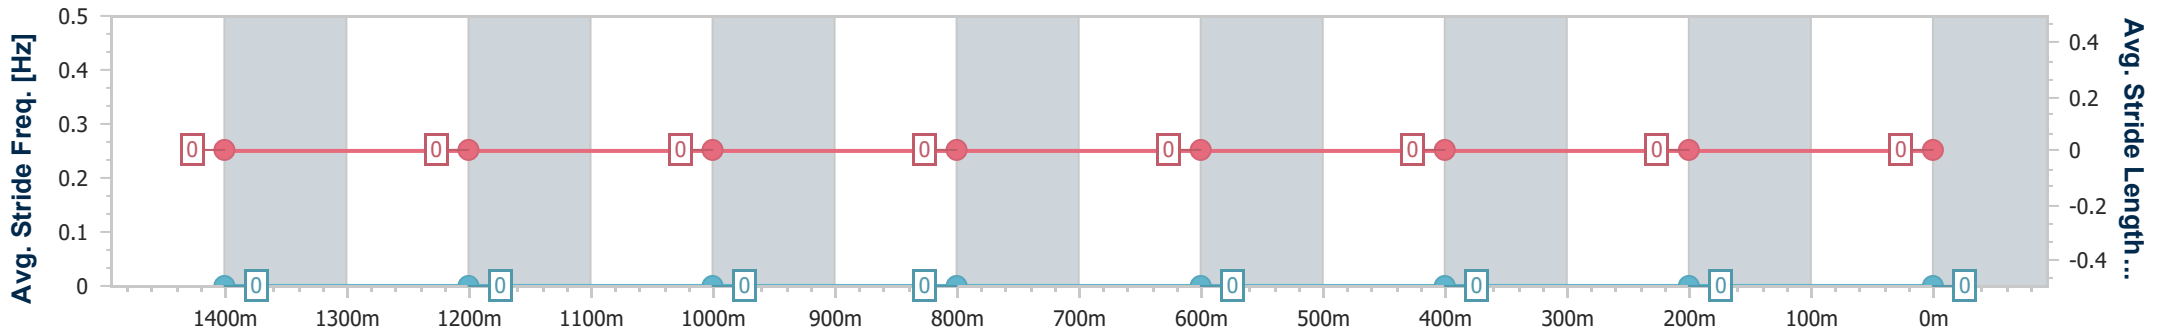

- [ ] Ranking at each section and finish
- .-.- No data available at this section
- NA No data available

Horse/Jockey Name	Times Square
Final Rank	2147483647
Fastest Section Time (Section)	0:00.00 (Overall)
Top Speed [km/h] (Section)	--
Race State	DidNotFinish

Eagle Farm QLD Professional

Race 5: NUTURF SPEAR CHIEF HANDICAP - 1500m

08 June 2024 - 14:04

Track Rating: Good 4, Weather: Fine, Rail Position: +2.5m Entire

BRISBANE RACING CLUB

Section	Overall	1400m	1200m	1000m	800m	600m	400m	200m
Section Times	--:--	--:--	--:--	--:--	--:--	--:--	--:--	--:--
Average Speed [km/h]	0.0	0.0	0.0	0.0	0.0	0.0	0.0	0.0
Top Speed [km/h]	--	--	--	--	--	--	--	--
Avg. Dist. to Rail [m]	0.0	0.0	0.0	0.0	0.0	0.0	0.0	0.0
Avg. Stride Freq. [Hz]	--	--	--	--	--	--	--	--
Avg. Stride Length [m]	--	--	--	--	--	--	--	--

- [ ] Ranking at each section and finish
- :-- No data available at this section
- NA No data available