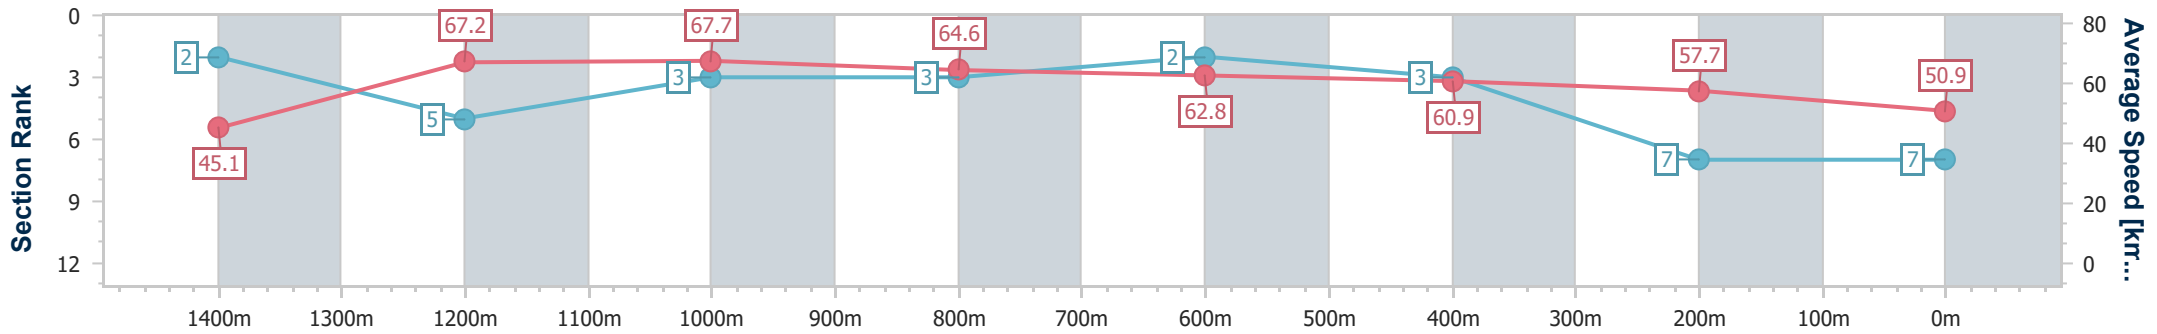

### Race 5: NUTURF SPEAR CHIEF HANDICAP - 1500m

08 June 2024 - 14:04

Track Rating: Good 4, Weather: Fine, Rail Position: +2.5m Entire

BRISBANE RACING CLUB

Section	Overall	1400m	1200m	1000m	800m	600m	400m	200m
Section Times	1:31.13 [7] (0:08.14)	1:22.99 [2] (0:10.75)	1:12.24 [5] (0:10.67)	1:01.57 [3] (0:11.33)	0:50.24 [3] (0:11.65)	0:38.59 [2] (0:11.98)	0:26.61 [3] (0:12.49)	0:14.12 [7] (0:14.12)
Average Speed [km/h]	45.1	67.2	67.7	64.6	62.8	60.9	57.7	50.9
Top Speed [km/h]	63.4	68.5	68.3	66.2	65.3	62.1	59.7	55.1
Avg. Dist. to Rail [m]	17.9	7.4	3.9	3.9	3.6	2.5	4.4	3.3
Avg. Stride Freq. [Hz]	2.2	2.5	2.5	2.5	2.4	2.1	2.3	2.2
Avg. Stride Length [m]	5.6	7.5	7.6	7.3	7.2	8.2	6.8	6.3