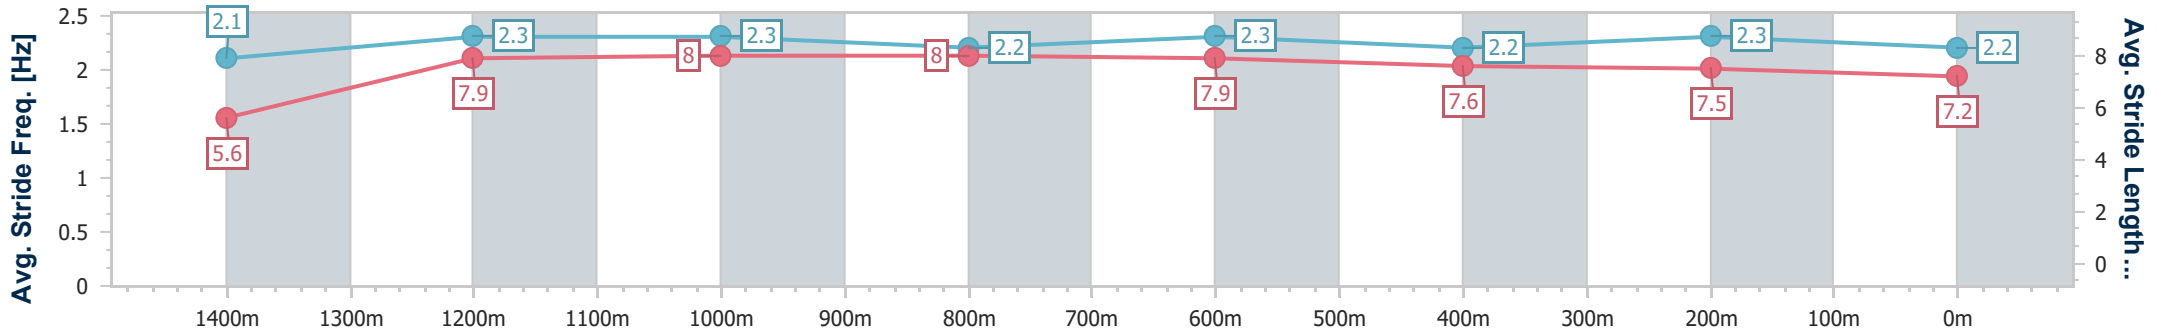

#### Race 5: NUTURF SPEAR CHIEF HANDICAP - 1500m

08 June 2024 - 14:04

Track Rating: Good 4, Weather: Fine, Rail Position: +2.5m Entire

BRISBANE RACING CLUB

Section	Overall	1400m	1200m	1000m	800m	600m	400m	200m
Section Times	1:29.54 [3] (0:08.38)	1:21.16 [7] (0:10.95)	1:10.21 [9] (0:10.86)	0:59.35 [8] (0:11.45)	0:47.90 [8] (0:11.44)	0:36.46 [8] (0:11.84)	0:24.62 [8] (0:11.87)	0:12.75 [4] (0:12.75)
Average Speed [km/h]	43.4	66.0	66.3	63.6	63.7	61.1	60.6	56.5
Top Speed [km/h]	60.9	68.4	68.1	65.1	64.7	62.7	61.6	59.9
Avg. Dist. to Rail [m]	12.7	3.3	3.0	2.3	2.2	0.9	1.9	1.3
Avg. Stride Freq. [Hz]	2.1	2.3	2.3	2.2	2.3	2.2	2.3	2.2
Avg. Stride Length [m]	5.6	7.9	8.0	8.0	7.9	7.6	7.5	7.2