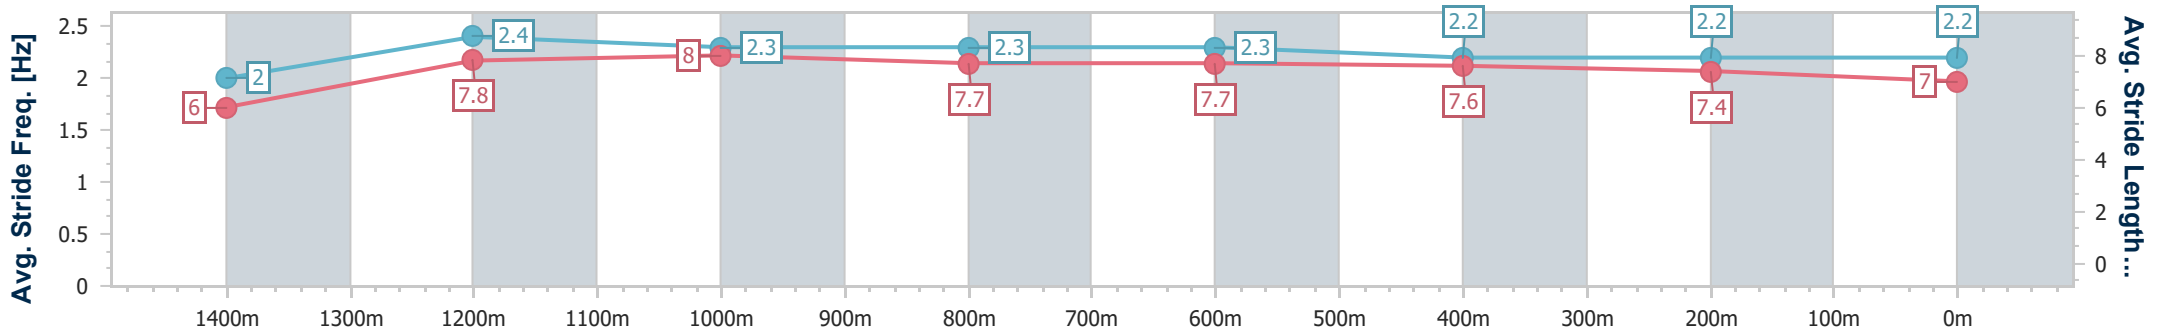

### Eagle Farm QLD Professional

Race 5: NUTURF SPEAR CHIEF HANDICAP - 1500m

08 June 2024 - 14:04

Track Rating: Good 4, Weather: Fine, Rail Position: +2.5m Entire

BRISBANE RACING CLUB

Section	Overall	1400m	1200m	1000m	800m	600m	400m	200m
Section Times	1:29.99 [6] (0:08.46)	1:21.53 [9] (0:10.71)	1:10.82 [7] (0:10.79)	1:00.03 [7] (0:11.45)	0:48.58 [7] (0:11.47)	0:37.11 [7] (0:11.90)	0:25.21 [6] (0:12.12)	0:13.09 [6] (0:13.09)
Average Speed [km/h]	43.2	67.4	67.0	63.3	63.5	60.8	59.4	55.1
Top Speed [km/h]	62.8	69.0	68.7	64.8	64.1	62.9	60.9	58.2
Avg. Dist. to Rail [m]	11.9	2.3	3.0	2.1	1.3	1.6	3.4	4.1
Avg. Stride Freq. [Hz]	2.0	2.4	2.3	2.3	2.3	2.2	2.2	2.2
Avg. Stride Length [m]	6.0	7.8	8.0	7.7	7.7	7.6	7.4	7.0