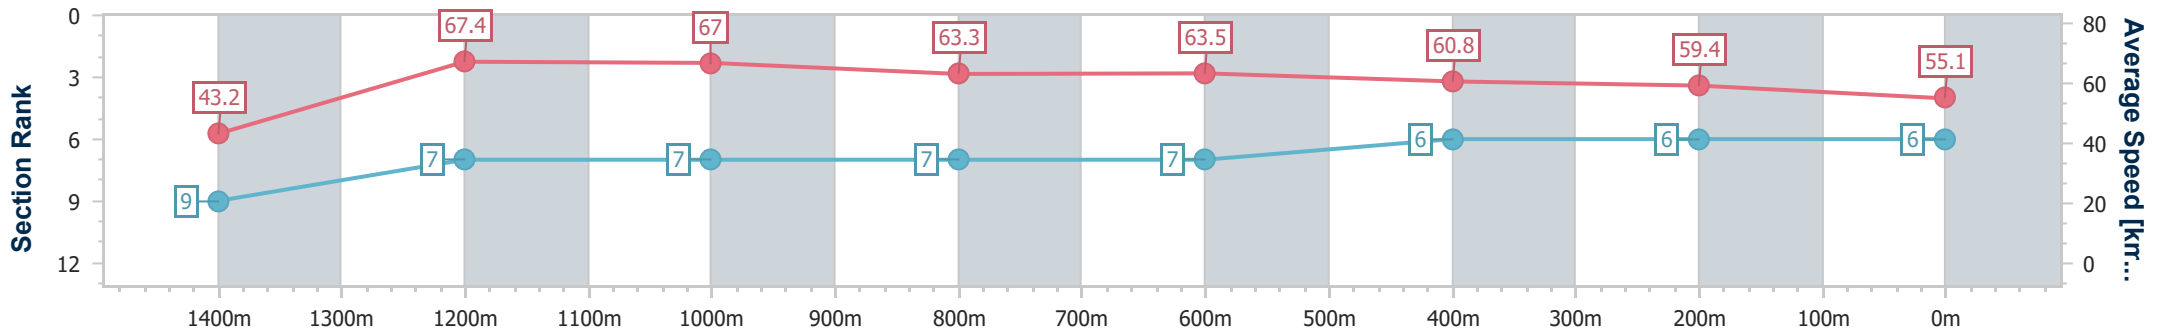

### Eagle Farm QLD Professional

Race 5: NUTURF SPEAR CHIEF HANDICAP - 1500m

08 June 2024 - 14:04

Track Rating: Good 4, Weather: Fine, Rail Position: +2.5m Entire

BRISBANE RACING CLUB

Section	Overall	1400m	1200m	1000m	800m	600m	400m	200m
Section Times	1:29.99 [6] (0:08.46)	1:21.53 [9] (0:10.71)	1:10.82 [7] (0:10.79)	1:00.03 [7] (0:11.45)	0:48.58 [7] (0:11.47)	0:37.11 [7] (0:11.90)	0:25.21 [6] (0:12.12)	0:13.09 [6] (0:13.09)
Average Speed [km/h]	43.2	67.4	67.0	63.3	63.5	60.8	59.4	55.1
Top Speed [km/h]	62.8	69.0	68.7	64.8	64.1	62.9	60.9	58.2
Avg. Dist. to Rail [m]	11.9	2.3	3.0	2.1	1.3	1.6	3.4	4.1
Avg. Stride Freq. [Hz]	2.0	2.4	2.3	2.3	2.3	2.2	2.2	2.2
Avg. Stride Length [m]	6.0	7.8	8.0	7.7	7.7	7.6	7.4	7.0

- [ ] Ranking at each section and finish
- .-.- No data available at this section
- NA No data available

Horse/Jockey Name	Devastate
Final Rank	7
Fastest Section Time (Section)	0:08.14 (Overall)
Top Speed [km/h] (Section)	68.5 (1400m)
Race State	Finished