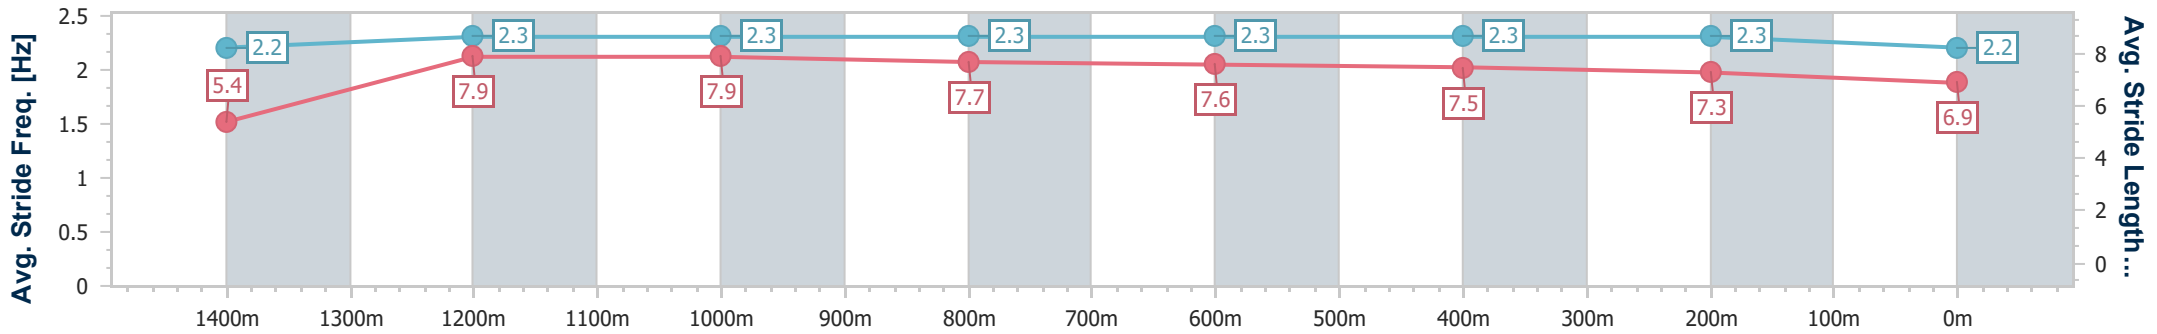

#### Race 5: NUTURF SPEAR CHIEF HANDICAP - 1500m

08 June 2024 - 14:04

Track Rating: Good 4, Weather: Fine, Rail Position: +2.5m Entire

BRISBANE RACING CLUB

Section	Overall	1400m	1200m	1000m	800m	600m	400m	200m
Section Times	1:29.93 [5] (0:08.38)	1:21.55 [8] (0:10.95)	1:10.60 [8] (0:10.94)	0:59.66 [9] (0:11.53)	0:48.13 [9] (0:11.52)	0:36.61 [9] (0:11.78)	0:24.83 [9] (0:11.77)	0:13.06 [5] (0:13.06)
Average Speed [km/h]	43.8	66.2	66.0	63.5	63.2	61.5	61.1	55.2
Top Speed [km/h]	61.8	68.3	68.2	65.3	65.5	63.2	61.9	59.2
Avg. Dist. to Rail [m]	16.9	5.4	4.4	3.7	3.0	0.8	2.6	2.6
Avg. Stride Freq. [Hz]	2.2	2.3	2.3	2.3	2.3	2.3	2.3	2.2
Avg. Stride Length [m]	5.4	7.9	7.9	7.7	7.6	7.5	7.3	6.9