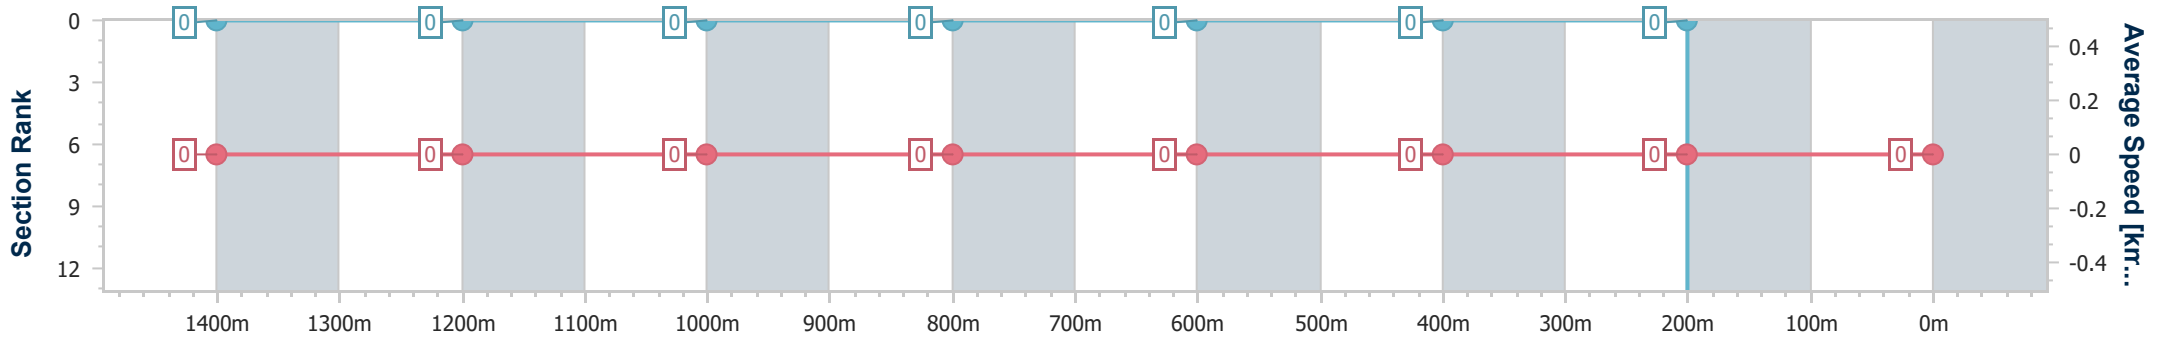

- [ ] Ranking at each section and finish
- .-.- No data available at this section
- NA No data available

Horse/Jockey Name	Times Square
Final Rank	2147483647
Fastest Section Time (Section)	0:00.00 (Overall)
Top Speed [km/h] (Section)	--
Race State	DidNotFinish

Eagle Farm QLD Professional

Race 5: NUTURF SPEAR CHIEF HANDICAP - 1500m

08 June 2024 - 14:04

Track Rating: Good 4, Weather: Fine, Rail Position: +2.5m Entire

BRISBANE RACING CLUB

Section	Overall	1400m	1200m	1000m	800m	600m	400m	200m
Section Times	--:--	--:--	--:--	--:--	--:--	--:--	--:--	--:--
Average Speed [km/h]	0.0	0.0	0.0	0.0	0.0	0.0	0.0	0.0
Top Speed [km/h]	--	--	--	--	--	--	--	--
Avg. Dist. to Rail [m]	0.0	0.0	0.0	0.0	0.0	0.0	0.0	0.0
Avg. Stride Freq. [Hz]	--	--	--	--	--	--	--	--
Avg. Stride Length [m]	--	--	--	--	--	--	--	--

- [ ] Ranking at each section and finish
- :-- No data available at this section
- NA No data available