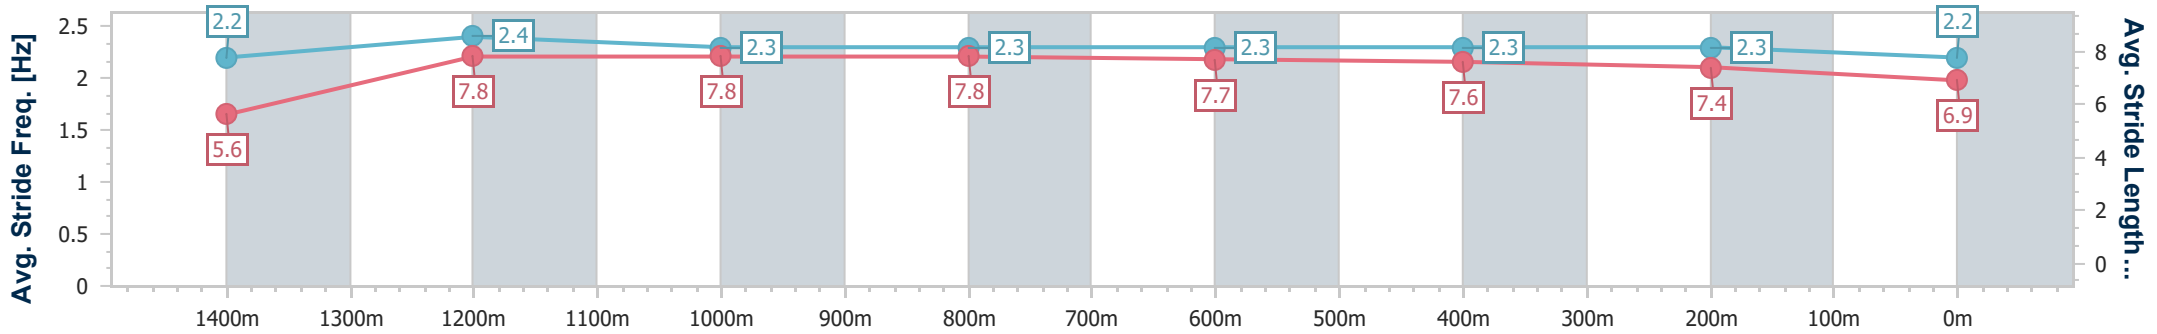

### Eagle Farm QLD Professional

Race 5: NUTURF SPEAR CHIEF HANDICAP - 1500m

08 June 2024 - 14:04

Track Rating: Good 4, Weather: Fine, Rail Position: +2.5m Entire

BRISBANE RACING CLUB

Section	Overall	1400m	1200m	1000m	800m	600m	400m	200m
Section Times	1:29.36 [1] (0:08.15)	1:21.21 [3] (0:10.83)	1:10.38 [6] (0:10.94)	0:59.44 [6] (0:11.42)	0:48.02 [6] (0:11.53)	0:36.49 [6] (0:11.53)	0:24.96 [1] (0:11.79)	0:13.17 [1] (0:13.17)
Average Speed [km/h]	44.6	66.6	65.9	64.4	63.1	63.9	61.1	54.6
Top Speed [km/h]	62.8	68.1	67.4	65.1	65.0	64.4	64.1	57.8
Avg. Dist. to Rail [m]	11.2	3.6	4.1	3.4	3.1	4.2	6.0	3.7
Avg. Stride Freq. [Hz]	2.2	2.4	2.3	2.3	2.3	2.3	2.3	2.2
Avg. Stride Length [m]	5.6	7.8	7.8	7.8	7.7	7.6	7.4	6.9