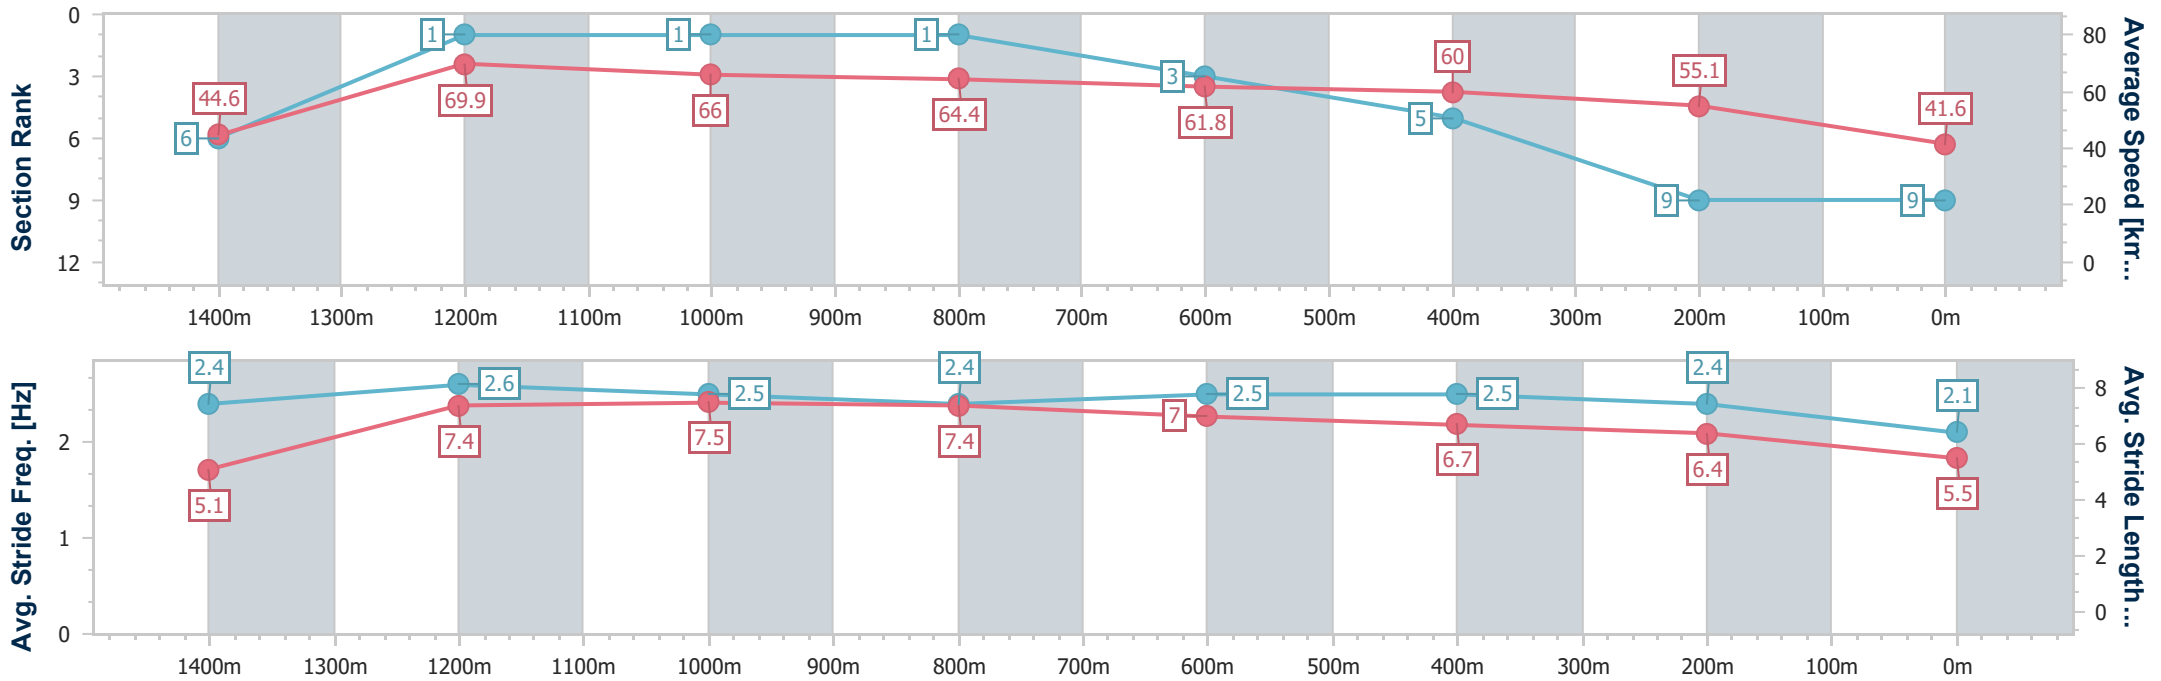

#### Race 5: NUTURF SPEAR CHIEF HANDICAP - 1500m

08 June 2024 - 14:04

Track Rating: Good 4, Weather: Fine, Rail Position: +2.5m Entire

BRISBANE RACING CLUB

Section	Overall	1400m	1200m	1000m	800m	600m	400m	200m
Section Times	1:35.12 [9] (0:08.26)	1:26.86 [6] (0:10.33)	1:16.53 [1] (0:10.89)	1:05.64 [1] (0:11.32)	0:54.32 [1] (0:11.82)	0:42.50 [3] (0:12.15)	0:30.35 [5] (0:13.09)	0:17.26 [9] (0:17.26)
Average Speed [km/h]	44.6	69.9	66.0	64.4	61.8	60.0	55.1	41.6
Top Speed [km/h]	65.4	72.0	69.6	66.0	63.3	61.9	58.6	50.0
Avg. Dist. to Rail [m]	15.6	6.2	2.5	2.7	3.1	2.3	1.5	0.9
Avg. Stride Freq. [Hz]	2.4	2.6	2.5	2.4	2.5	2.5	2.4	2.1
Avg. Stride Length [m]	5.1	7.4	7.5	7.4	7.0	6.7	6.4	5.5

- [ ] Ranking at each section and finish
- .-.- No data available at this section
- NA No data available

Horse/Jockey Name	Times Square
Final Rank	2147483647
Fastest Section Time (Section)	0:00.00 (Overall)
Top Speed [km/h] (Section)	--
Race State	DidNotFinish