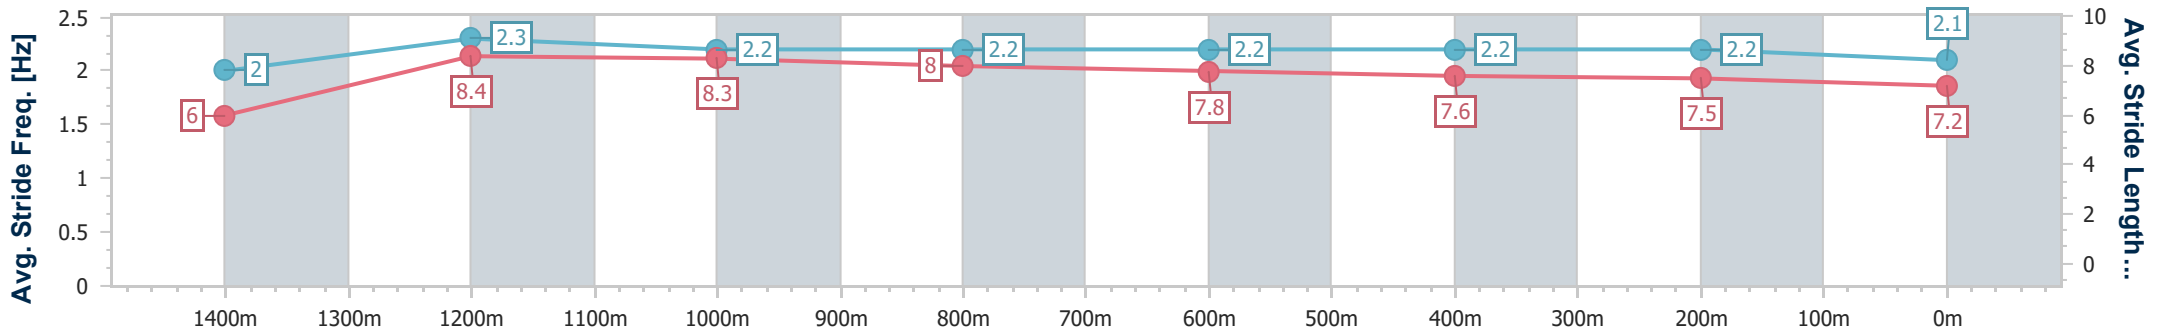

Eagle Farm QLD Professional

Race 5: NUTURF SPEAR CHIEF HANDICAP - 1500m

08 June 2024 - 14:04

Track Rating: Good 4, Weather: Fine, Rail Position: +2.5m Entire

BRISBANE RACING CLUB

Section	Overall	1400m	1200m	1000m	800m	600m	400m	200m
Section Times	1:29.87 [4] (0:08.25)	1:21.62 [5] (0:10.43)	1:11.19 [2] (0:10.81)	1:00.38 [2] (0:11.37)	0:49.01 [2] (0:11.67)	0:37.34 [1] (0:11.99)	0:25.35 [2] (0:12.21)	0:13.14 [3] (0:13.14)
Average Speed [km/h]	44.6	69.5	66.6	64.1	62.6	60.4	58.9	54.7
Top Speed [km/h]	66.6	70.4	69.2	65.0	63.9	61.7	60.4	56.9
Avg. Dist. to Rail [m]	16.9	7.2	3.8	2.8	2.8	1.4	3.2	2.8
Avg. Stride Freq. [Hz]	2.0	2.3	2.2	2.2	2.2	2.2	2.2	2.1
Avg. Stride Length [m]	6.0	8.4	8.3	8.0	7.8	7.6	7.5	7.2