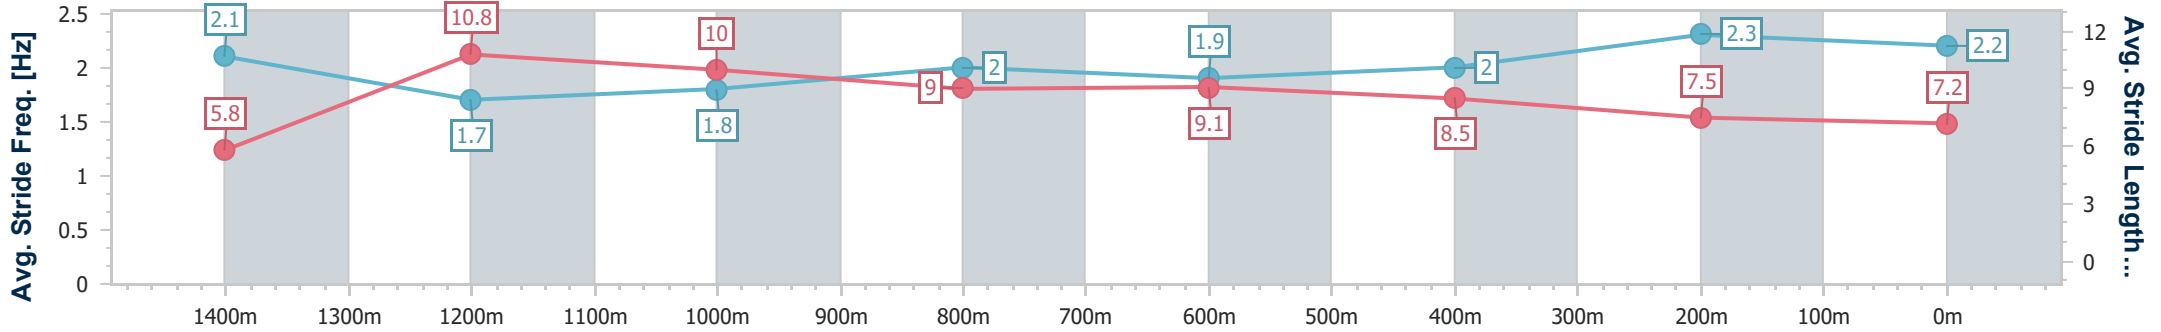

### Eagle Farm QLD Professional

Race 5: NUTURF SPEAR CHIEF HANDICAP - 1500m

08 June 2024 - 14:04

Track Rating: Good 4, Weather: Fine, Rail Position: +2.5m Entire

BRISBANE RACING CLUB

Section	Overall	1400m	1200m	1000m	800m	600m	400m	200m
Section Times	1:29.48 [2] (0:08.16)	1:21.32 [4] (0:10.69)	1:10.63 [4] (0:10.83)	0:59.80 [5] (0:11.45)	0:48.35 [5] (0:11.71)	0:36.64 [5] (0:11.98)	0:24.66 [7] (0:11.77)	0:12.89 [2] (0:12.89)
Average Speed [km/h]	44.7	67.2	66.6	63.4	61.8	59.9	61.1	55.9
Top Speed [km/h]	63.5	69.8	68.7	64.5	64.0	61.5	62.0	58.8
Avg. Dist. to Rail [m]	9.6	1.4	0.9	1.4	1.1	0.4	1.4	3.1
Avg. Stride Freq. [Hz]	2.1	1.7	1.8	2.0	1.9	2.0	2.3	2.2
Avg. Stride Length [m]	5.8	10.8	10.0	9.0	9.1	8.5	7.5	7.2