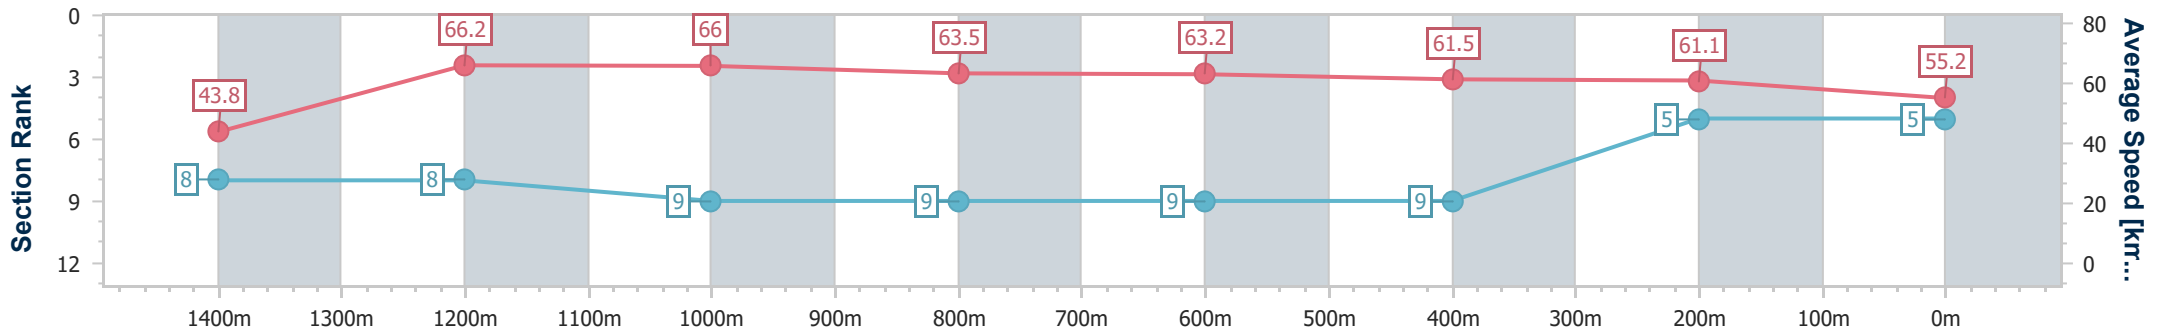

#### Race 5: NUTURF SPEAR CHIEF HANDICAP - 1500m

08 June 2024 - 14:04

Track Rating: Good 4, Weather: Fine, Rail Position: +2.5m Entire

BRISBANE RACING CLUB

Section	Overall	1400m	1200m	1000m	800m	600m	400m	200m
Section Times	1:29.93 [5] (0:08.38)	1:21.55 [8] (0:10.95)	1:10.60 [8] (0:10.94)	0:59.66 [9] (0:11.53)	0:48.13 [9] (0:11.52)	0:36.61 [9] (0:11.78)	0:24.83 [9] (0:11.77)	0:13.06 [5] (0:13.06)
Average Speed [km/h]	43.8	66.2	66.0	63.5	63.2	61.5	61.1	55.2
Top Speed [km/h]	61.8	68.3	68.2	65.3	65.5	63.2	61.9	59.2
Avg. Dist. to Rail [m]	16.9	5.4	4.4	3.7	3.0	0.8	2.6	2.6
Avg. Stride Freq. [Hz]	2.2	2.3	2.3	2.3	2.3	2.3	2.3	2.2
Avg. Stride Length [m]	5.4	7.9	7.9	7.7	7.6	7.5	7.3	6.9