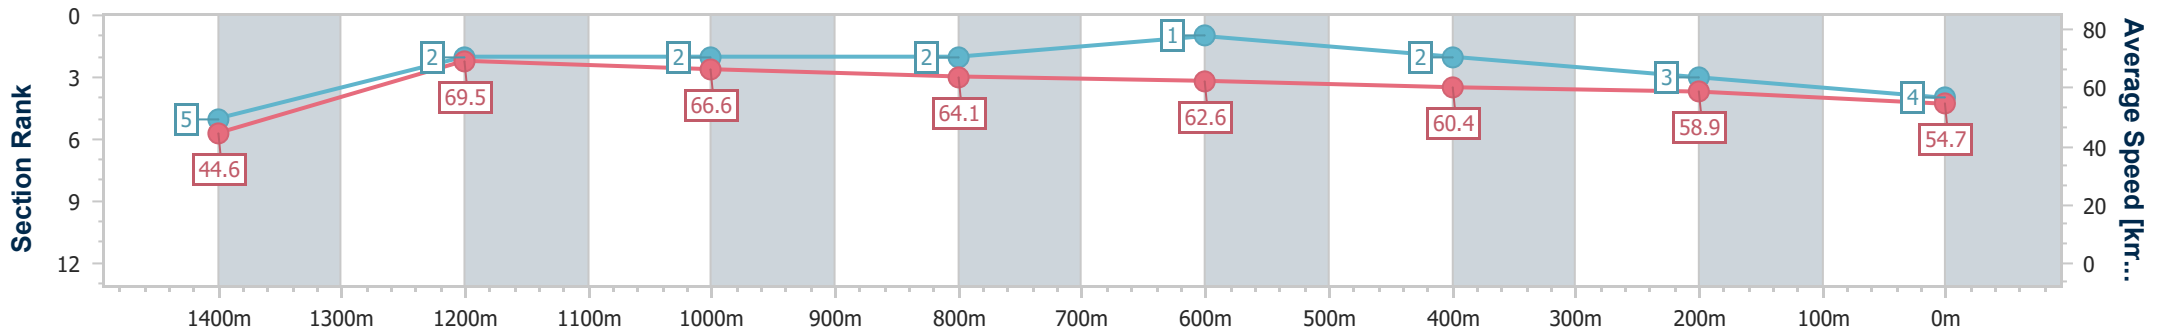

Eagle Farm QLD Professional

Race 5: NUTURF SPEAR CHIEF HANDICAP - 1500m

08 June 2024 - 14:04

Track Rating: Good 4, Weather: Fine, Rail Position: +2.5m Entire

BRISBANE RACING CLUB

Section	Overall	1400m	1200m	1000m	800m	600m	400m	200m
Section Times	1:29.87 [4] (0:08.25)	1:21.62 [5] (0:10.43)	1:11.19 [2] (0:10.81)	1:00.38 [2] (0:11.37)	0:49.01 [2] (0:11.67)	0:37.34 [1] (0:11.99)	0:25.35 [2] (0:12.21)	0:13.14 [3] (0:13.14)
Average Speed [km/h]	44.6	69.5	66.6	64.1	62.6	60.4	58.9	54.7
Top Speed [km/h]	66.6	70.4	69.2	65.0	63.9	61.7	60.4	56.9
Avg. Dist. to Rail [m]	16.9	7.2	3.8	2.8	2.8	1.4	3.2	2.8
Avg. Stride Freq. [Hz]	2.0	2.3	2.2	2.2	2.2	2.2	2.2	2.1
Avg. Stride Length [m]	6.0	8.4	8.3	8.0	7.8	7.6	7.5	7.2