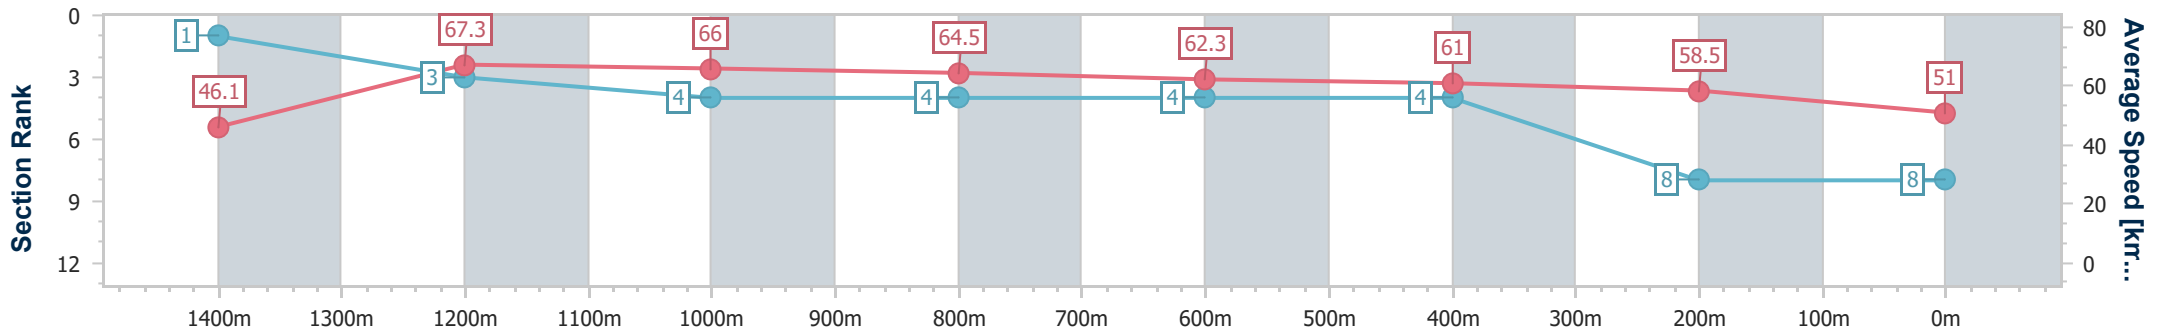

Eagle Farm QLD Professional

Race 5: NUTURF SPEAR CHIEF HANDICAP - 1500m

08 June 2024 - 14:04

Track Rating: Good 4, Weather: Fine, Rail Position: +2.5m Entire

BRISBANE RACING CLUB

Section	Overall	1400m	1200m	1000m	800m	600m	400m	200m
Section Times	1:31.14 [8] (0:07.99)	1:23.15 [1] (0:10.73)	1:12.42 [3] (0:10.95)	1:01.47 [4] (0:11.40)	0:50.07 [4] (0:11.71)	0:38.36 [4] (0:11.95)	0:26.41 [4] (0:12.29)	0:14.12 [8] (0:14.12)
Average Speed [km/h]	46.1	67.3	66.0	64.5	62.3	61.0	58.5	51.0
Top Speed [km/h]	64.2	69.3	67.5	65.4	63.9	61.6	61.0	55.5
Avg. Dist. to Rail [m]	14.0	4.9	3.8	4.2	3.2	2.5	6.2	6.9
Avg. Stride Freq. [Hz]	2.1	2.3	2.3	2.2	2.2	2.2	2.2	2.1
Avg. Stride Length [m]	6.0	7.9	8.1	8.1	8.0	7.7	7.4	6.9

- [ ] Ranking at each section and finish
- .-.- No data available at this section
- NA No data available

Horse/Jockey Name	Surf Dancer
Final Rank	9
Fastest Section Time (Section)	0:08.26 (Overall)
Top Speed [km/h] (Section)	72.0 (1400m)
Race State	Finished