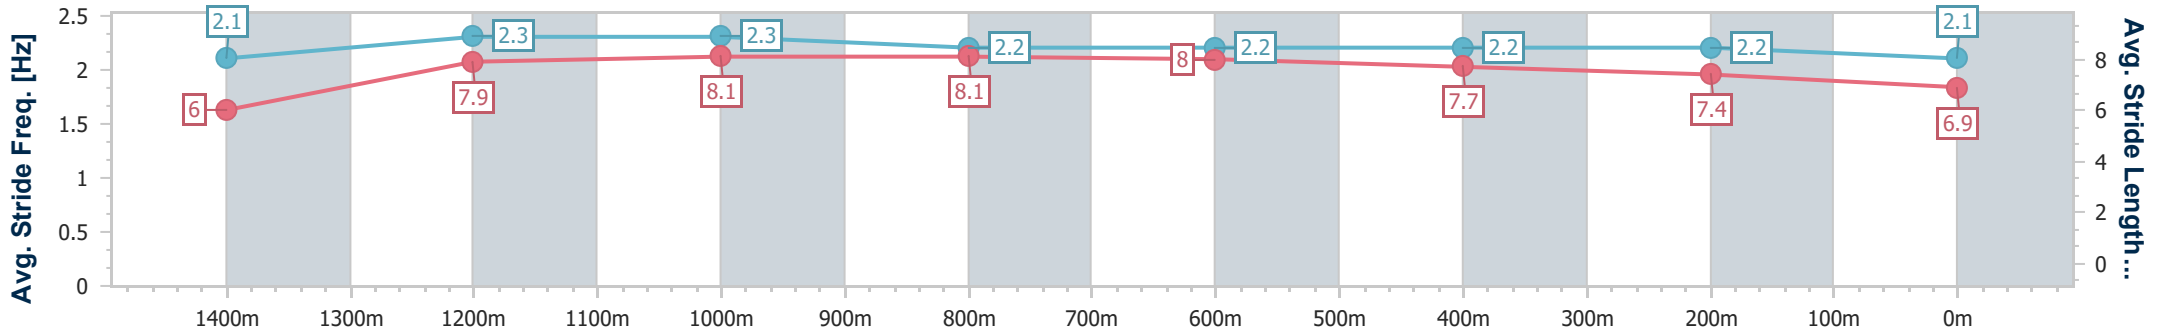

Eagle Farm QLD Professional

Race 5: NUTURF SPEAR CHIEF HANDICAP - 1500m

08 June 2024 - 14:04

Track Rating: Good 4, Weather: Fine, Rail Position: +2.5m Entire

BRISBANE RACING CLUB

Section	Overall	1400m	1200m	1000m	800m	600m	400m	200m
Section Times	1:31.14 [8] (0:07.99)	1:23.15 [1] (0:10.73)	1:12.42 [3] (0:10.95)	1:01.47 [4] (0:11.40)	0:50.07 [4] (0:11.71)	0:38.36 [4] (0:11.95)	0:26.41 [4] (0:12.29)	0:14.12 [8] (0:14.12)
Average Speed [km/h]	46.1	67.3	66.0	64.5	62.3	61.0	58.5	51.0
Top Speed [km/h]	64.2	69.3	67.5	65.4	63.9	61.6	61.0	55.5
Avg. Dist. to Rail [m]	14.0	4.9	3.8	4.2	3.2	2.5	6.2	6.9
Avg. Stride Freq. [Hz]	2.1	2.3	2.3	2.2	2.2	2.2	2.2	2.1
Avg. Stride Length [m]	6.0	7.9	8.1	8.1	8.0	7.7	7.4	6.9

- [ ] Ranking at each section and finish
- .-.- No data available at this section
- NA No data available

Horse/Jockey Name	Surf Dancer
Final Rank	9
Fastest Section Time (Section)	0:08.26 (Overall)
Top Speed [km/h] (Section)	72.0 (1400m)
Race State	Finished