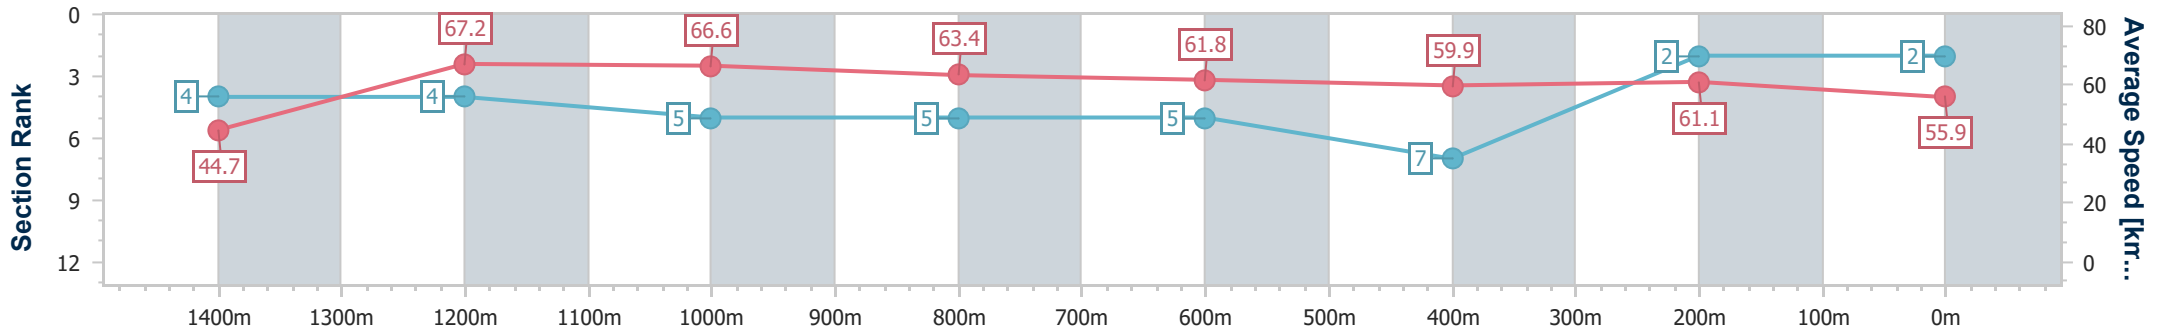

### Eagle Farm QLD Professional

Race 5: NUTURF SPEAR CHIEF HANDICAP - 1500m

08 June 2024 - 14:04

Track Rating: Good 4, Weather: Fine, Rail Position: +2.5m Entire

BRISBANE RACING CLUB

Section	Overall	1400m	1200m	1000m	800m	600m	400m	200m
Section Times	1:29.48 [2] (0:08.16)	1:21.32 [4] (0:10.69)	1:10.63 [4] (0:10.83)	0:59.80 [5] (0:11.45)	0:48.35 [5] (0:11.71)	0:36.64 [5] (0:11.98)	0:24.66 [7] (0:11.77)	0:12.89 [2] (0:12.89)
Average Speed [km/h]	44.7	67.2	66.6	63.4	61.8	59.9	61.1	55.9
Top Speed [km/h]	63.5	69.8	68.7	64.5	64.0	61.5	62.0	58.8
Avg. Dist. to Rail [m]	9.6	1.4	0.9	1.4	1.1	0.4	1.4	3.1
Avg. Stride Freq. [Hz]	2.1	1.7	1.8	2.0	1.9	2.0	2.3	2.2
Avg. Stride Length [m]	5.8	10.8	10.0	9.0	9.1	8.5	7.5	7.2