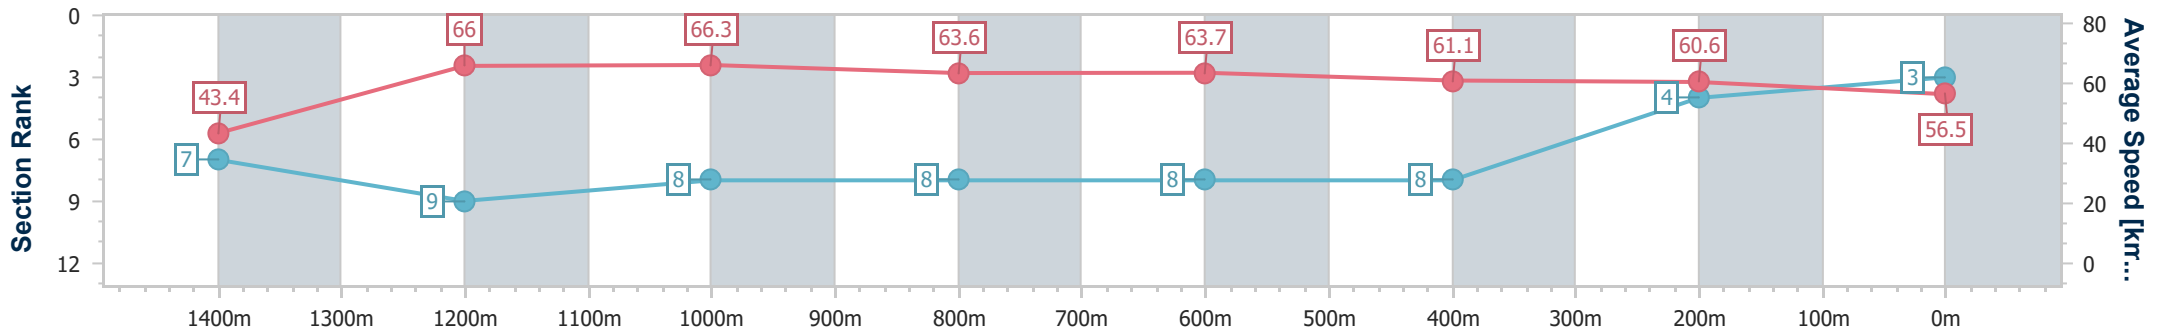

#### Race 5: NUTURF SPEAR CHIEF HANDICAP - 1500m

08 June 2024 - 14:04

Track Rating: Good 4, Weather: Fine, Rail Position: +2.5m Entire

BRISBANE RACING CLUB

Section	Overall	1400m	1200m	1000m	800m	600m	400m	200m
Section Times	1:29.54 [3] (0:08.38)	1:21.16 [7] (0:10.95)	1:10.21 [9] (0:10.86)	0:59.35 [8] (0:11.45)	0:47.90 [8] (0:11.44)	0:36.46 [8] (0:11.84)	0:24.62 [8] (0:11.87)	0:12.75 [4] (0:12.75)
Average Speed [km/h]	43.4	66.0	66.3	63.6	63.7	61.1	60.6	56.5
Top Speed [km/h]	60.9	68.4	68.1	65.1	64.7	62.7	61.6	59.9
Avg. Dist. to Rail [m]	12.7	3.3	3.0	2.3	2.2	0.9	1.9	1.3
Avg. Stride Freq. [Hz]	2.1	2.3	2.3	2.2	2.3	2.2	2.3	2.2
Avg. Stride Length [m]	5.6	7.9	8.0	8.0	7.9	7.6	7.5	7.2