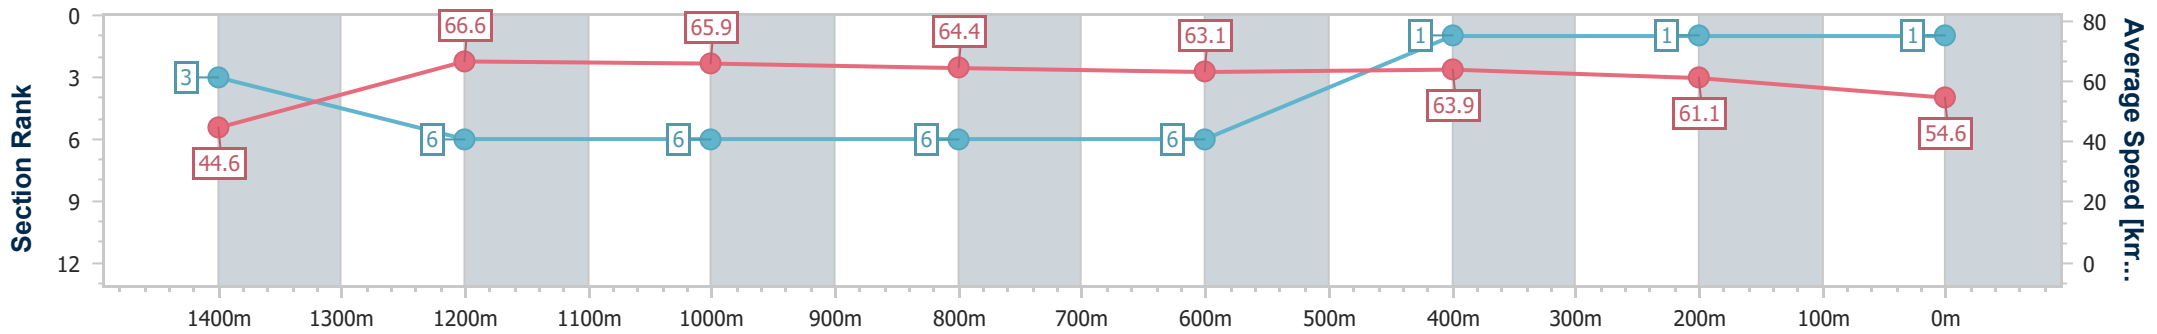

### Eagle Farm QLD Professional

Race 5: NUTURF SPEAR CHIEF HANDICAP - 1500m

08 June 2024 - 14:04

Track Rating: Good 4, Weather: Fine, Rail Position: +2.5m Entire

BRISBANE RACING CLUB

Section	Overall	1400m	1200m	1000m	800m	600m	400m	200m
Section Times	1:29.36 [1] (0:08.15)	1:21.21 [3] (0:10.83)	1:10.38 [6] (0:10.94)	0:59.44 [6] (0:11.42)	0:48.02 [6] (0:11.53)	0:36.49 [6] (0:11.53)	0:24.96 [1] (0:11.79)	0:13.17 [1] (0:13.17)
Average Speed [km/h]	44.6	66.6	65.9	64.4	63.1	63.9	61.1	54.6
Top Speed [km/h]	62.8	68.1	67.4	65.1	65.0	64.4	64.1	57.8
Avg. Dist. to Rail [m]	11.2	3.6	4.1	3.4	3.1	4.2	6.0	3.7
Avg. Stride Freq. [Hz]	2.2	2.4	2.3	2.3	2.3	2.3	2.3	2.2
Avg. Stride Length [m]	5.6	7.8	7.8	7.8	7.7	7.6	7.4	6.9