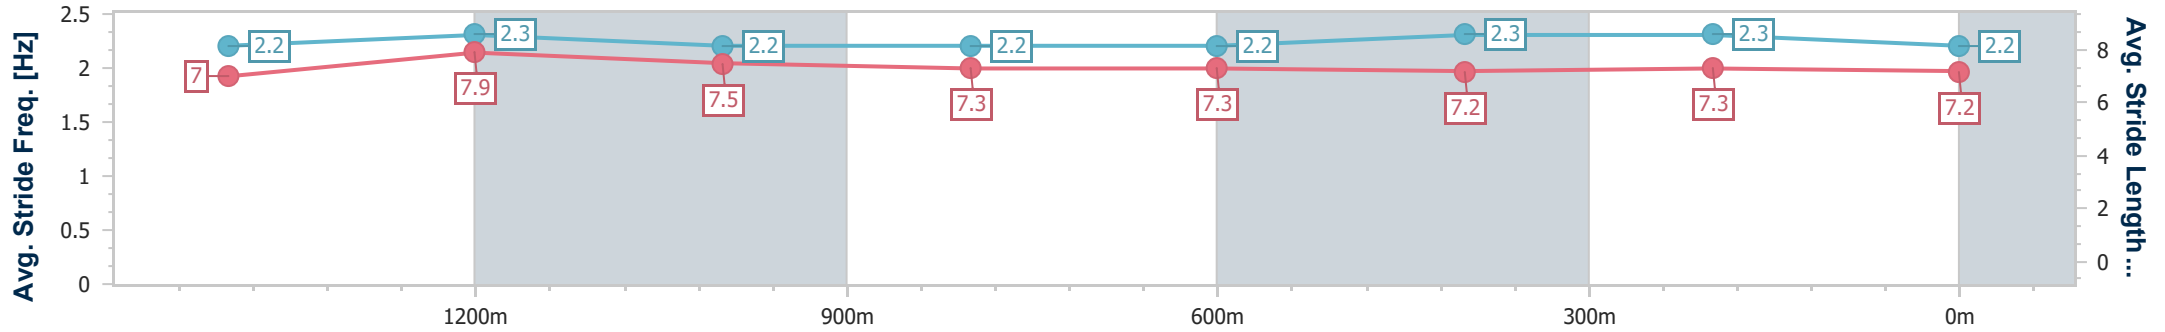

Horse/Jockey Name	No Better Time
Final Rank	6
Fastest Section Time (Section)	0:11.34 (1400m)
Top Speed [km/h] (Section)	66.9 (Overall)
Race State	Finished

Toowoomba QLD Professional
Race 2: CARPET ONE TOOWOOMBA Class 1 Handicap - 1625m

08 June 2024 - 16:39

Track Rating: Good 4, Weather: Fine, Rail Position: True

Section	Overall	1400m	1200m	1000m	800m	600m	400m	200m
Section Times	1:40.99 [6] (0:14.81)	1:26.18 [2] (0:11.34)	1:14.84 [2] (0:12.24)	1:02.60 [2] (0:12.64)	0:49.96 [2] (0:12.70)	0:37.26 [2] (0:12.30)	0:24.96 [3] (0:12.36)	0:12.60 [5] (0:12.60)
Average Speed [km/h]	54.9	64.2	59.1	57.5	57.3	59.2	58.8	57.2
Top Speed [km/h]	66.9	66.7	60.8	58.1	59.1	60.8	59.2	59.2
Avg. Dist. to Rail [m]	5.0	2.1	3.2	2.2	3.4	2.8	1.7	1.6
Avg. Stride Freq. [Hz]	2.2	2.3	2.2	2.2	2.2	2.3	2.3	2.2
Avg. Stride Length [m]	7.0	7.9	7.5	7.3	7.3	7.2	7.3	7.2

- [ ] Ranking at each section and finish
- -.-.- No data available at this section
- NA No data available