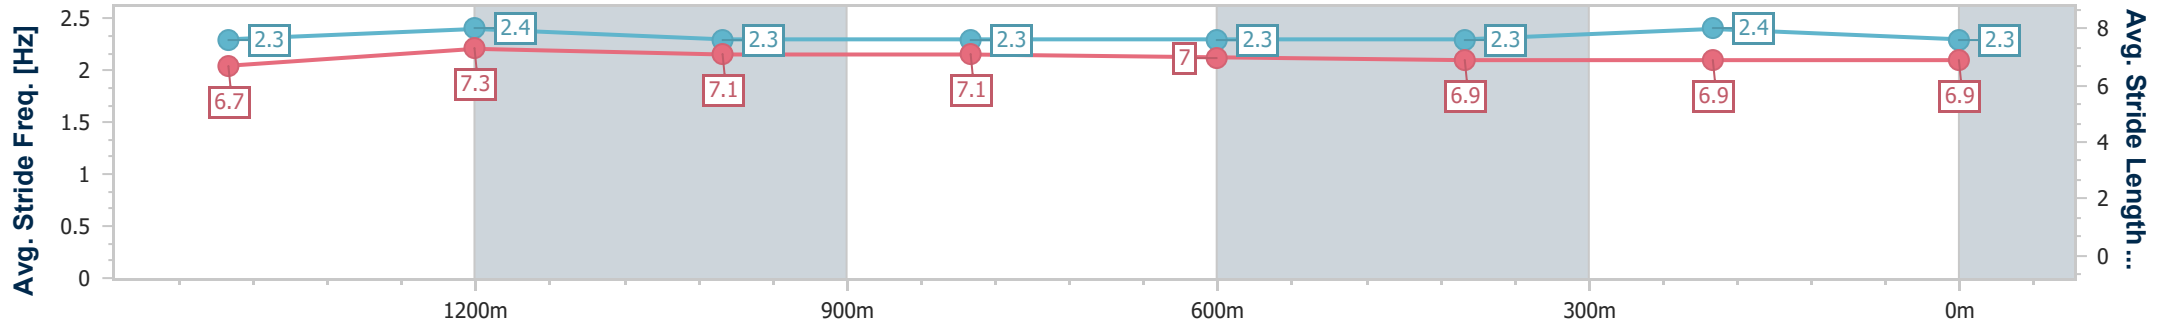

Horse/Jockey Name	Super Fair
Final Rank	8
Fastest Section Time (Section)	0:11.43 (1400m)
Top Speed [km/h] (Section)	67.5 (Overall)
Race State	Finished

Toowoomba QLD Professional
Race 2: CARPET ONE TOOWOOMBA Class 1 Handicap - 1625m

08 June 2024 - 16:39

Track Rating: Good 4, Weather: Fine, Rail Position: True

Section	Overall	1400m	1200m	1000m	800m	600m	400m	200m
Section Times	1:41.29 [8] (0:15.09)	1:26.20 [5] (0:11.43)	1:14.77 [4] (0:12.27)	1:02.50 [6] (0:12.56)	0:49.94 [6] (0:12.73)	0:37.21 [6] (0:12.54)	0:24.67 [7] (0:12.14)	0:12.53 [7] (0:12.53)
Average Speed [km/h]	54.2	63.7	58.9	57.7	57.1	57.9	59.2	57.4
Top Speed [km/h]	67.5	65.9	61.5	59.2	58.6	59.3	60.3	59.4
Avg. Dist. to Rail [m]	7.3	2.5	3.5	2.2	2.3	1.5	0.7	1.0
Avg. Stride Freq. [Hz]	2.3	2.4	2.3	2.3	2.3	2.3	2.4	2.3
Avg. Stride Length [m]	6.7	7.3	7.1	7.1	7.0	6.9	6.9	6.9

- [ ] Ranking at each section and finish
- -.-.-.- No data available at this section
- NA No data available