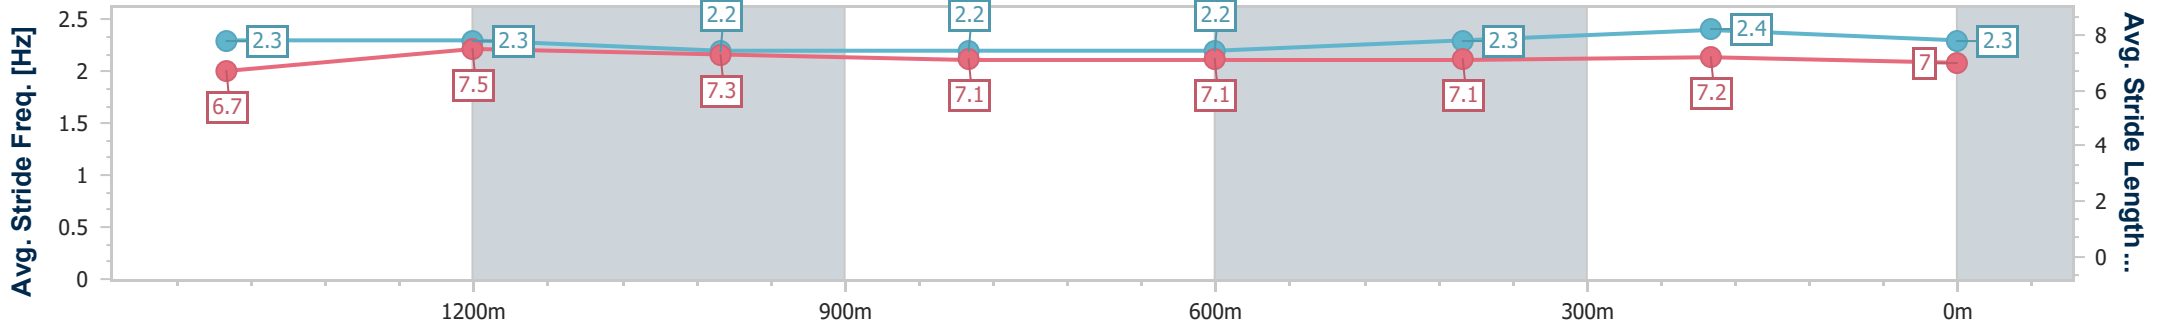

Horse/Jockey Name	Cape Crusader
Final Rank	3
Fastest Section Time (Section)	0:11.37 (1400m)
Top Speed [km/h] (Section)	68.3 (Overall)
Race State	Finished

Toowoomba QLD Professional
Race 2: CARPET ONE TOOWOOMBA Class 1 Handicap - 1625m

08 June 2024 - 16:39

Track Rating: Good 4, Weather: Fine, Rail Position: True

Section	Overall	1400m	1200m	1000m	800m	600m	400m	200m
Section Times	1:40.28 [3] (0:14.91)	1:25.37 [3] (0:11.37)	1:14.00 [3] (0:12.24)	1:01.76 [3] (0:12.63)	0:49.13 [3] (0:12.75)	0:36.38 [4] (0:12.25)	0:24.13 [4] (0:11.85)	0:12.28 [1] (0:12.28)
Average Speed [km/h]	54.5	63.1	59.0	57.1	56.9	59.8	61.8	58.7
Top Speed [km/h]	68.3	68.3	60.3	58.0	59.2	61.7	62.6	60.5
Avg. Dist. to Rail [m]	4.0	0.6	1.3	0.8	2.3	3.1	4.9	4.8
Avg. Stride Freq. [Hz]	2.3	2.3	2.2	2.2	2.2	2.3	2.4	2.3
Avg. Stride Length [m]	6.7	7.5	7.3	7.1	7.1	7.1	7.2	7.0

- [ ] Ranking at each section and finish
- -.-.- No data available at this section
- NA No data available