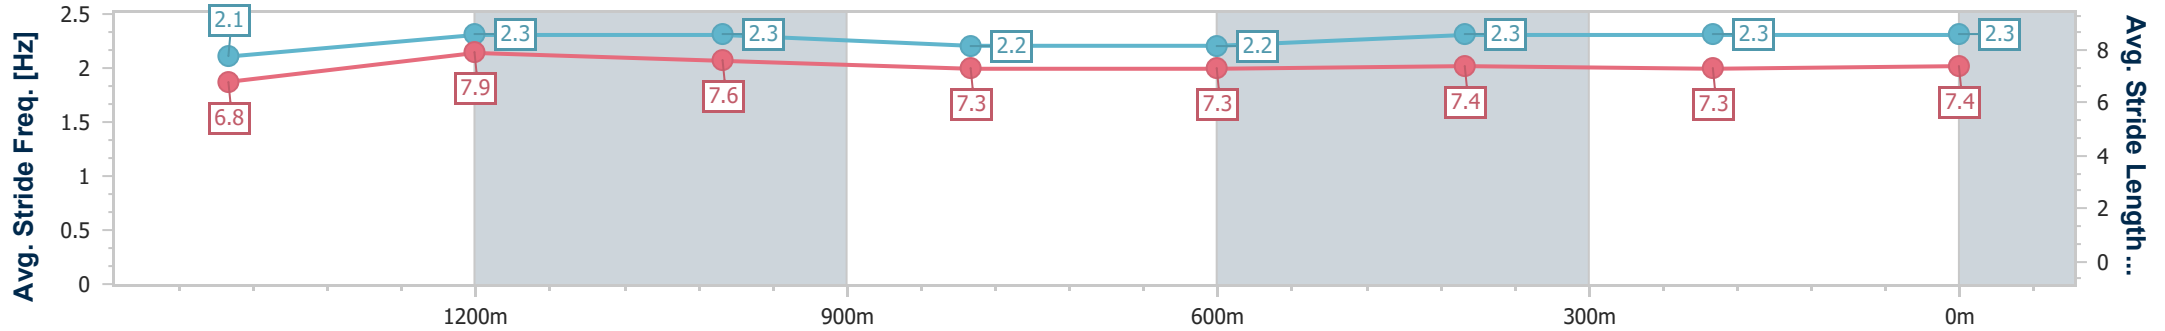

Horse/Jockey Name	Mordecai
Final Rank	4
Fastest Section Time (Section)	0:11.18 (1400m)
Top Speed [km/h] (Section)	65.8 (1400m)
Race State	Finished

Toowoomba QLD Professional
Race 2: CARPET ONE TOOWOOMBA Class 1 Handicap - 1625m

08 June 2024 - 16:39

Track Rating: Good 4, Weather: Fine, Rail Position: True

Section	Overall	1400m	1200m	1000m	800m	600m	400m	200m
Section Times	1:40.32 [4] (0:15.95)	1:24.37 [12] (0:11.18)	1:13.19 [11] (0:11.54)	1:01.65 [5] (0:12.65)	0:49.00 [5] (0:12.72)	0:36.28 [5] (0:12.19)	0:24.09 [5] (0:12.06)	0:12.03 [4] (0:12.03)
Average Speed [km/h]	51.2	65.3	62.7	57.6	57.8	60.4	60.3	59.8
Top Speed [km/h]	65.0	65.8	65.0	59.1	59.2	62.0	61.5	60.6
Avg. Dist. to Rail [m]	8.3	2.2	5.3	3.9	5.1	4.4	3.1	6.0
Avg. Stride Freq. [Hz]	2.1	2.3	2.3	2.2	2.2	2.3	2.3	2.3
Avg. Stride Length [m]	6.8	7.9	7.6	7.3	7.3	7.4	7.3	7.4

- [ ] Ranking at each section and finish
- -.-.- No data available at this section
- NA No data available