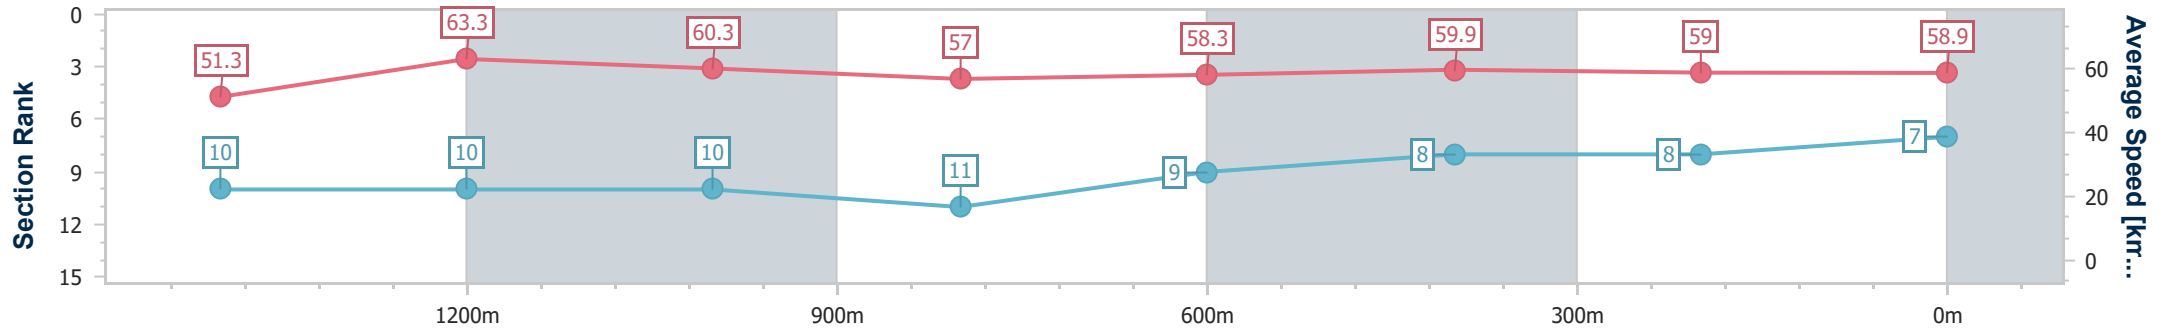

Horse/Jockey Name	Cygnnet River
Final Rank	7
Fastest Section Time (Section)	0:11.35 (1400m)
Top Speed [km/h] (Section)	65.0 (Overall)
Race State	Finished

Toowoomba QLD Professional
Race 2: CARPET ONE TOOWOOMBA Class 1 Handicap - 1625m

08 June 2024 - 16:39

Track Rating: Good 4, Weather: Fine, Rail Position: True

Section	Overall	1400m	1200m	1000m	800m	600m	400m	200m
Section Times	1:41.21 [7] (0:15.77)	1:25.44 [10] (0:11.35)	1:14.09 [10] (0:11.99)	1:02.10 [10] (0:12.76)	0:49.34 [11] (0:12.55)	0:36.79 [9] (0:12.23)	0:24.56 [8] (0:12.29)	0:12.27 [8] (0:12.27)
Average Speed [km/h]	51.3	63.3	60.3	57.0	58.3	59.9	59.0	58.9
Top Speed [km/h]	65.0	64.8	62.7	59.0	59.5	61.0	60.0	59.8
Avg. Dist. to Rail [m]	3.7	1.0	2.8	3.2	4.4	3.1	3.1	3.3
Avg. Stride Freq. [Hz]	2.2	2.4	2.3	2.3	2.3	2.4	2.4	2.3
Avg. Stride Length [m]	6.5	7.4	7.2	6.9	7.0	7.0	6.9	7.0

- [ ] Ranking at each section and finish
- -.-.- No data available at this section
- NA No data available