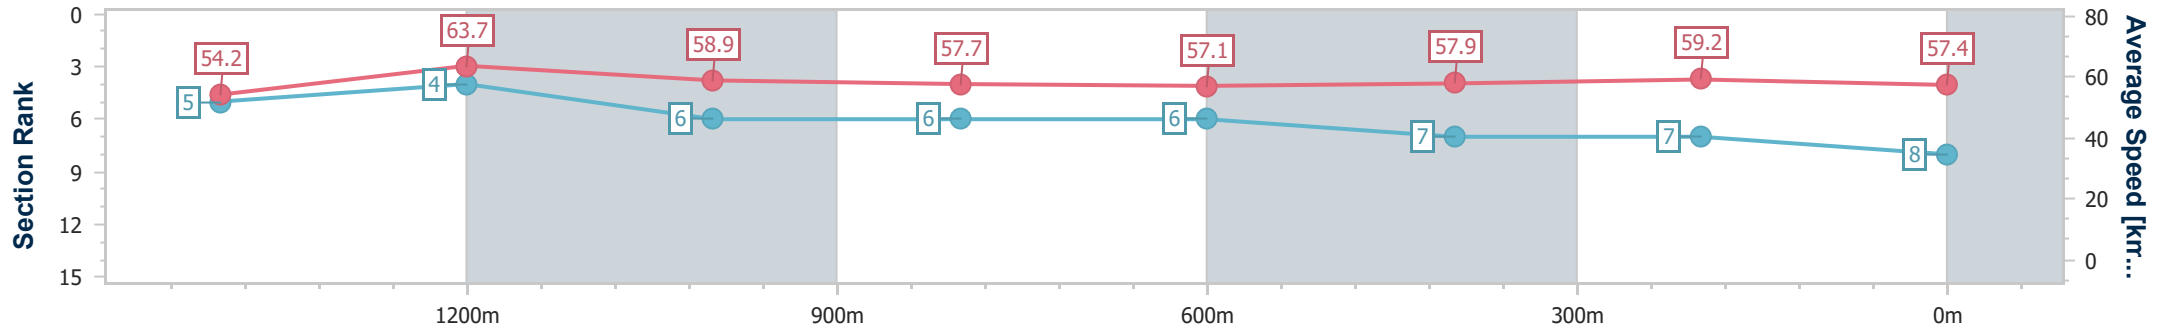

Horse/Jockey Name	Super Fair
Final Rank	8
Fastest Section Time (Section)	0:11.43 (1400m)
Top Speed [km/h] (Section)	67.5 (Overall)
Race State	Finished

Toowoomba QLD Professional
Race 2: CARPET ONE TOOWOOMBA Class 1 Handicap - 1625m

08 June 2024 - 16:39

Track Rating: Good 4, Weather: Fine, Rail Position: True

Section	Overall	1400m	1200m	1000m	800m	600m	400m	200m
Section Times	1:41.29 [8] (0:15.09)	1:26.20 [5] (0:11.43)	1:14.77 [4] (0:12.27)	1:02.50 [6] (0:12.56)	0:49.94 [6] (0:12.73)	0:37.21 [6] (0:12.54)	0:24.67 [7] (0:12.14)	0:12.53 [7] (0:12.53)
Average Speed [km/h]	54.2	63.7	58.9	57.7	57.1	57.9	59.2	57.4
Top Speed [km/h]	67.5	65.9	61.5	59.2	58.6	59.3	60.3	59.4
Avg. Dist. to Rail [m]	7.3	2.5	3.5	2.2	2.3	1.5	0.7	1.0
Avg. Stride Freq. [Hz]	2.3	2.4	2.3	2.3	2.3	2.3	2.4	2.3
Avg. Stride Length [m]	6.7	7.3	7.1	7.1	7.0	6.9	6.9	6.9

- [ ] Ranking at each section and finish
- -.-.-.- No data available at this section
- NA No data available