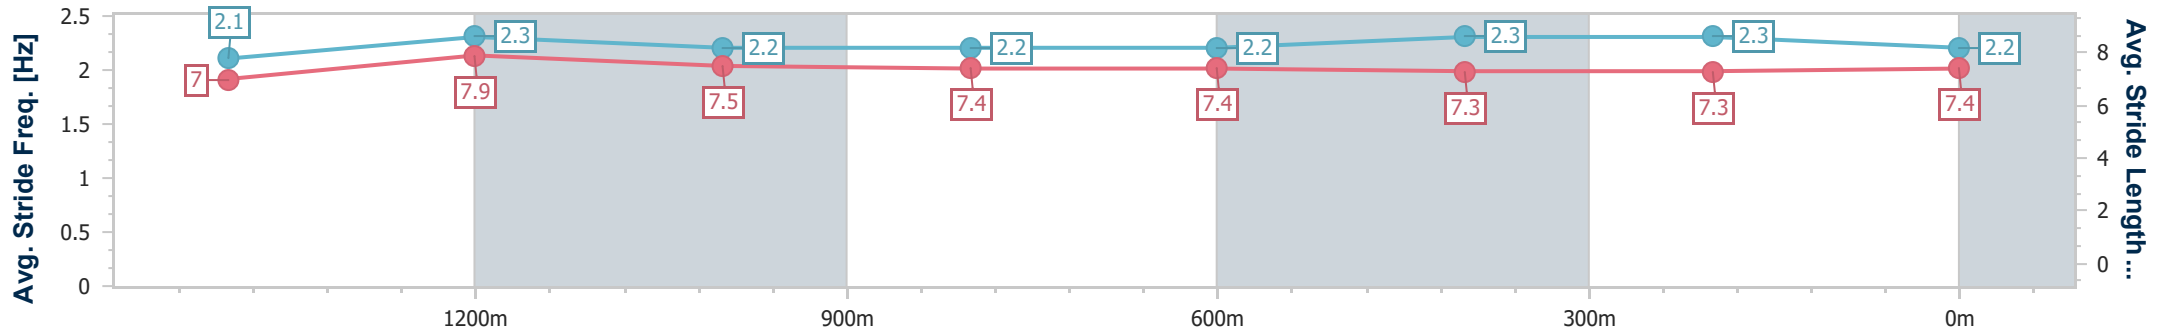

Scratched: Planned Encounter (#10), Sir Zino (#11)

Horse/Jockey Name	Power Pack
Final Rank	1
Fastest Section Time (Section)	0:11.37 (1400m)
Top Speed [km/h] (Section)	67.2 (1400m)
Race State	Finished

Toowoomba QLD Professional
Race 2: CARPET ONE TOOWOOMBA Class 1 Handicap - 1625m

08 June 2024 - 16:39

Track Rating: Good 4, Weather: Fine, Rail Position: True

Section	Overall	1400m	1200m	1000m	800m	600m	400m	200m
Section Times	1:40.26 [1] (0:15.20)	1:25.06 [6] (0:11.37)	1:13.69 [5] (0:12.04)	1:01.65 [4] (0:12.61)	0:49.04 [4] (0:12.62)	0:36.42 [3] (0:12.08)	0:24.34 [1] (0:12.13)	0:12.21 [2] (0:12.21)
Average Speed [km/h]	53.5	64.2	60.2	57.7	58.2	60.5	59.9	58.7
Top Speed [km/h]	67.1	67.2	61.9	59.3	60.7	61.1	60.6	60.6
Avg. Dist. to Rail [m]	3.3	2.7	4.6	3.6	4.6	3.7	1.8	3.3
Avg. Stride Freq. [Hz]	2.1	2.3	2.2	2.2	2.2	2.3	2.3	2.2
Avg. Stride Length [m]	7.0	7.9	7.5	7.4	7.4	7.3	7.3	7.4