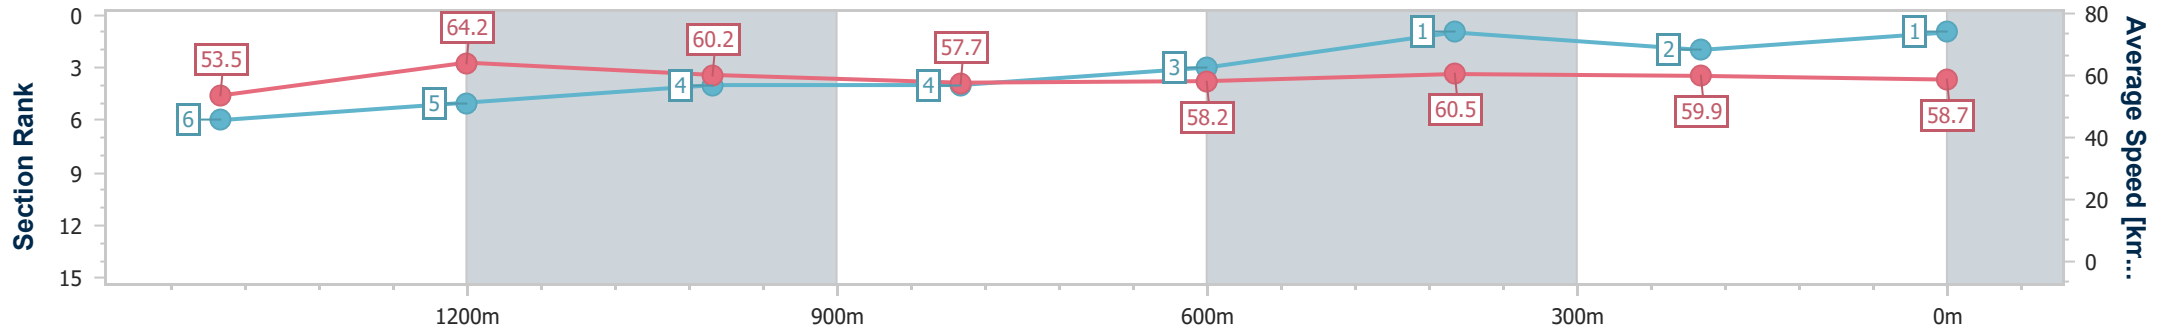

08 June 2024 - 16:39

Track Rating: Good 4, Weather: Fine, Rail Position: True

Section	Overall	1400m	1200m	1000m	800m	600m	400m	200m
Section Times	1:40.26 [1] (0:15.20)	1:25.06 [6] (0:11.37)	1:13.69 [5] (0:12.04)	1:01.65 [4] (0:12.61)	0:49.04 [4] (0:12.62)	0:36.42 [3] (0:12.08)	0:24.34 [1] (0:12.13)	0:12.21 [2] (0:12.21)
Average Speed [km/h]	53.5	64.2	60.2	57.7	58.2	60.5	59.9	58.7
Top Speed [km/h]	67.1	67.2	61.9	59.3	60.7	61.1	60.6	60.6
Avg. Dist. to Rail [m]	3.3	2.7	4.6	3.6	4.6	3.7	1.8	3.3
Avg. Stride Freq. [Hz]	2.1	2.3	2.2	2.2	2.2	2.3	2.3	2.2
Avg. Stride Length [m]	7.0	7.9	7.5	7.4	7.4	7.3	7.3	7.4