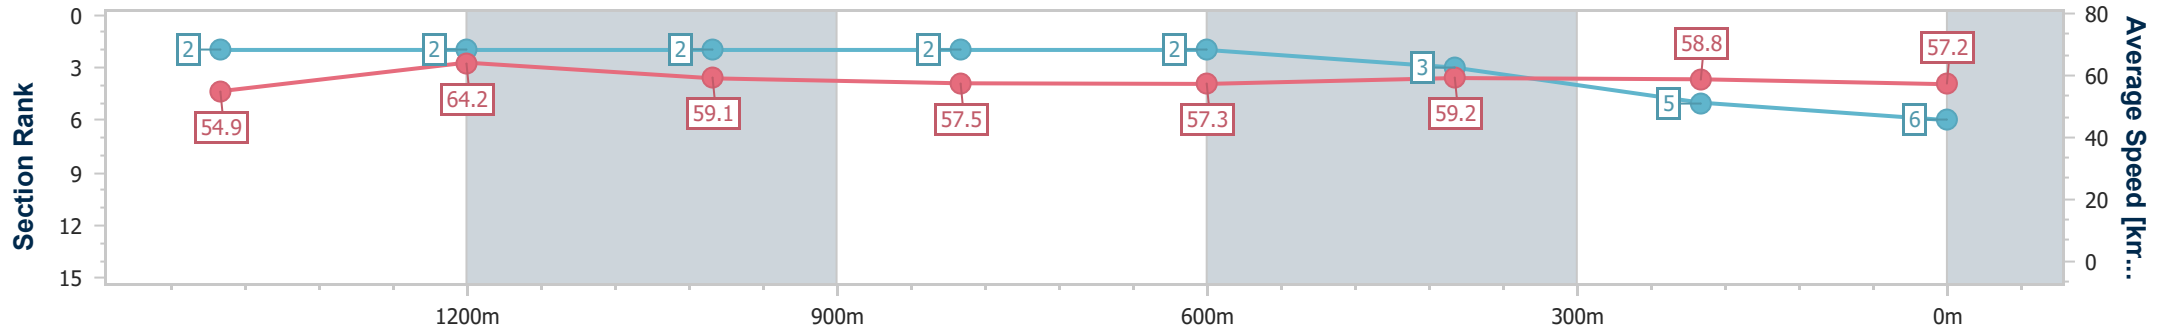

Horse/Jockey Name	No Better Time
Final Rank	6
Fastest Section Time (Section)	0:11.34 (1400m)
Top Speed [km/h] (Section)	66.9 (Overall)
Race State	Finished

Toowoomba QLD Professional
Race 2: CARPET ONE TOOWOOMBA Class 1 Handicap - 1625m

08 June 2024 - 16:39

Track Rating: Good 4, Weather: Fine, Rail Position: True

Section	Overall	1400m	1200m	1000m	800m	600m	400m	200m
Section Times	1:40.99 [6] (0:14.81)	1:26.18 [2] (0:11.34)	1:14.84 [2] (0:12.24)	1:02.60 [2] (0:12.64)	0:49.96 [2] (0:12.70)	0:37.26 [2] (0:12.30)	0:24.96 [3] (0:12.36)	0:12.60 [5] (0:12.60)
Average Speed [km/h]	54.9	64.2	59.1	57.5	57.3	59.2	58.8	57.2
Top Speed [km/h]	66.9	66.7	60.8	58.1	59.1	60.8	59.2	59.2
Avg. Dist. to Rail [m]	5.0	2.1	3.2	2.2	3.4	2.8	1.7	1.6
Avg. Stride Freq. [Hz]	2.2	2.3	2.2	2.2	2.2	2.3	2.3	2.2
Avg. Stride Length [m]	7.0	7.9	7.5	7.3	7.3	7.2	7.3	7.2

- [ ] Ranking at each section and finish
- -.-.- No data available at this section
- NA No data available