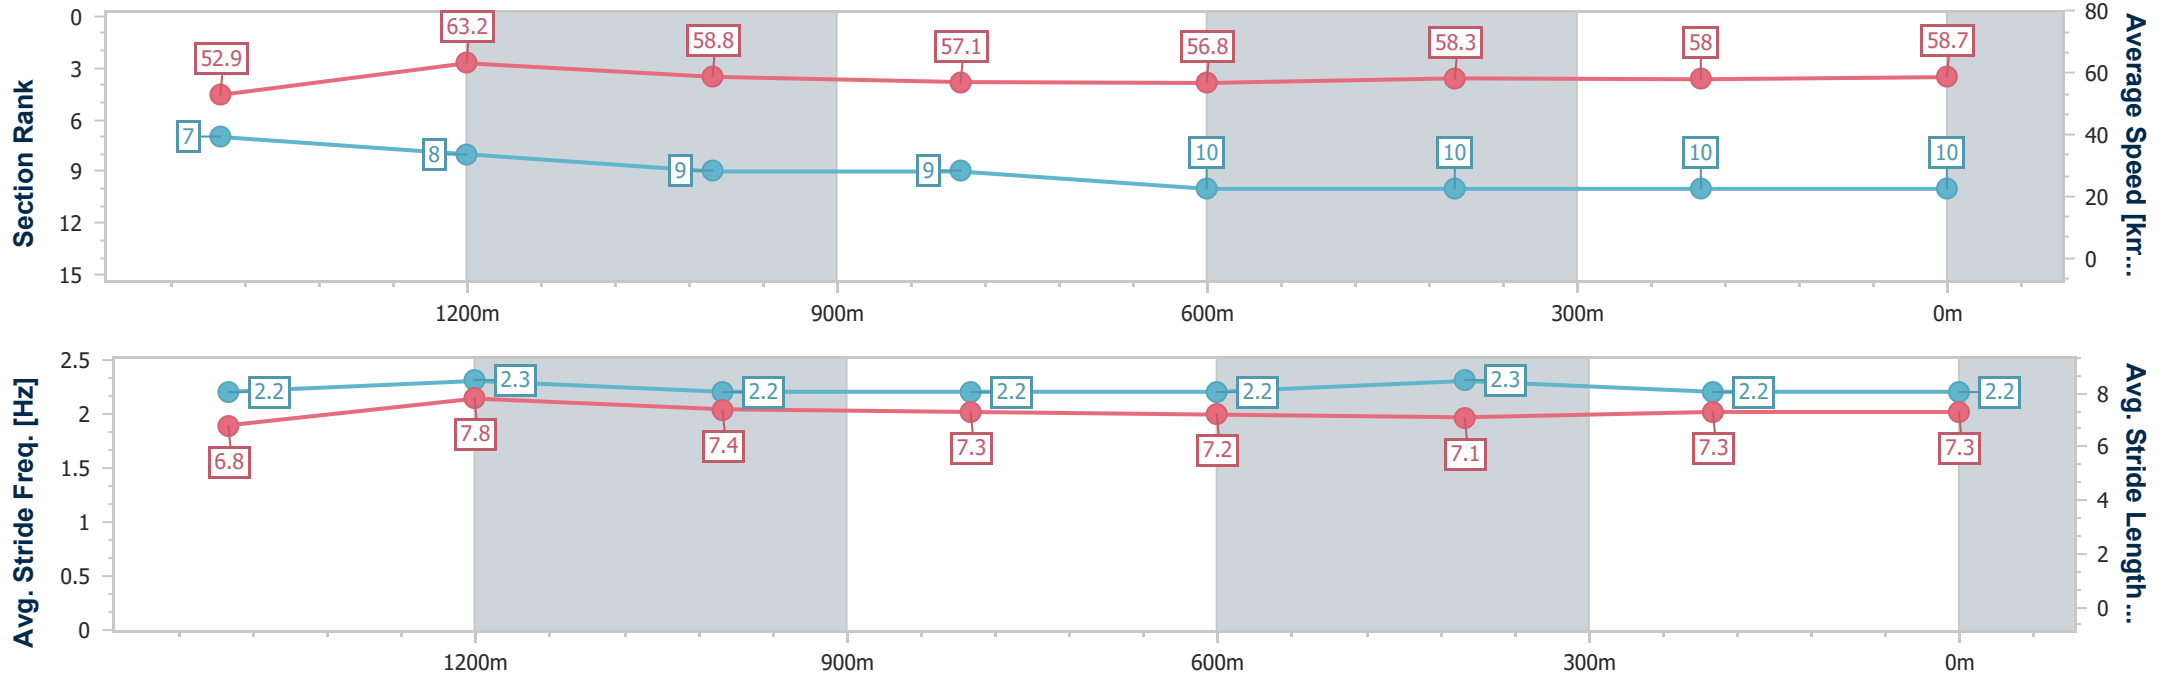

Toowoomba QLD Professional
Race 2: CARPET ONE TOOWOOMBA Class 1 Handicap - 1625m

08 June 2024 - 16:39

Track Rating: Good 4, Weather: Fine, Rail Position: True

Section	Overall	1400m	1200m	1000m	800m	600m	400m	200m
Section Times	1:41.32 [9] (0:15.59)	1:25.73 [9] (0:11.39)	1:14.34 [9] (0:12.23)	1:02.11 [11] (0:12.61)	0:49.50 [10] (0:12.77)	0:36.73 [11] (0:12.38)	0:24.35 [10] (0:12.11)	0:12.24 [9] (0:12.24)
Average Speed [km/h]	52.0	63.5	59.2	57.6	57.2	58.6	60.0	58.7
Top Speed [km/h]	66.7	65.4	61.7	59.1	58.6	59.5	61.4	60.1
Avg. Dist. to Rail [m]	3.5	0.6	3.4	2.6	3.7	2.1	1.2	1.4
Avg. Stride Freq. [Hz]	2.3	2.5	2.3	2.3	2.3	2.4	2.4	2.4
Avg. Stride Length [m]	6.5	7.2	7.0	6.8	6.8	6.9	6.8	6.6

- [] Ranking at each section and finish
- .-.- No data available at this section
- NA No data available

Horse/Jockey Name	Another Dazzler
Final Rank	10
Fastest Section Time (Section)	0:11.50 (1400m)
Top Speed [km/h] (Section)	66.2 (Overall)
Race State	Finished

Toowoomba QLD Professional
Race 2: CARPET ONE TOOWOOMBA Class 1 Handicap - 1625m

08 June 2024 - 16:39

Track Rating: Good 4, Weather: Fine, Rail Position: True

Section	Overall	1400m	1200m	1000m	800m	600m	400m	200m
Section Times	1:41.70 [10] (0:15.32)	1:26.38 [7] (0:11.50)	1:14.88 [8] (0:12.24)	1:02.64 [9] (0:12.67)	0:49.97 [9] (0:12.75)	0:37.22 [10] (0:12.49)	0:24.73 [10] (0:12.49)	0:12.24 [10] (0:12.24)
Average Speed [km/h]	52.9	63.2	58.8	57.1	56.8	58.3	58.0	58.7
Top Speed [km/h]	66.2	65.7	60.0	57.8	57.4	58.9	59.3	60.1
Avg. Dist. to Rail [m]	2.7	1.1	1.4	1.2	1.9	2.0	1.6	2.2
Avg. Stride Freq. [Hz]	2.2	2.3	2.2	2.2	2.2	2.3	2.2	2.2
Avg. Stride Length [m]	6.8	7.8	7.4	7.3	7.2	7.1	7.3	7.3