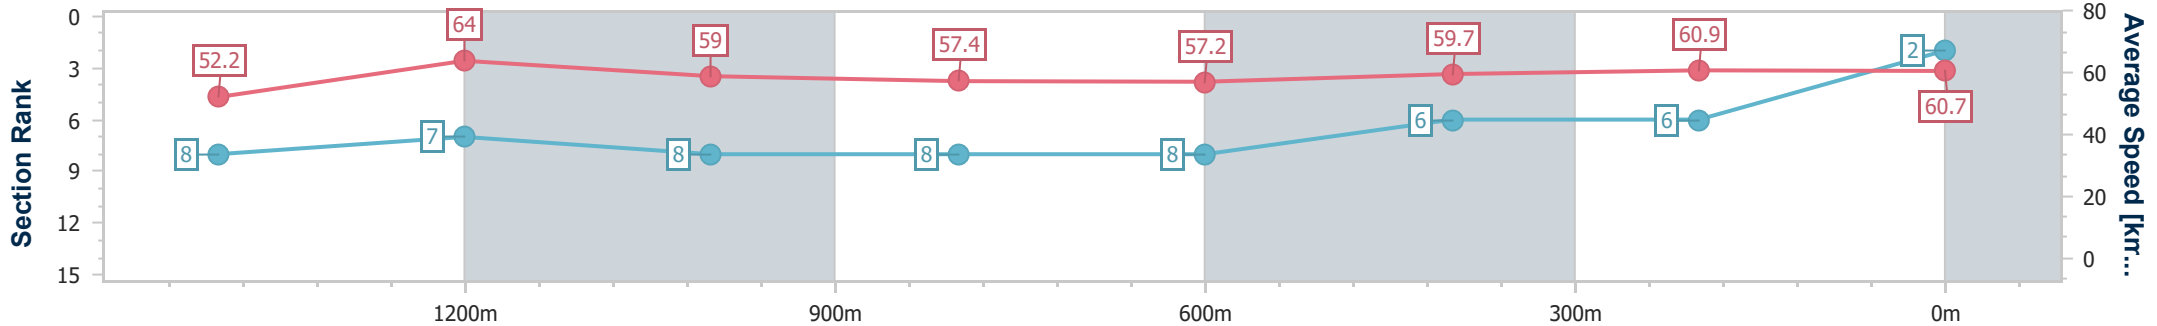

Horse/Jockey Name	Tokyo Bandit
Final Rank	2
Fastest Section Time (Section)	0:11.21 (1400m)
Top Speed [km/h] (Section)	66.2 (1400m)
Race State	Finished

Toowoomba QLD Professional
Race 2: CARPET ONE TOOWOOMBA Class 1 Handicap - 1625m

08 June 2024 - 16:39

Track Rating: Good 4, Weather: Fine, Rail Position: True

Section	Overall	1400m	1200m	1000m	800m	600m	400m	200m				
Section Times	1:40.27 [2] (0:15.50)	1:24.77 [8] (0:11.21)	1:13.56 [7] (0:12.24)	1:01.32 [8] (0:12.65)	0:48.67 [8] (0:12.72)	0:35.95 [8] (0:12.22)	0:23.73 [6] (0:11.91)	0:11.82 [6] (0:11.82)				
Average Speed [km/h]	52.2	64.0	59.0	57.4	57.2	59.7	60.9	60.7				
Top Speed [km/h]	65.5	66.2	61.8	58.6	58.5	61.2	62.4	62.6				
Avg. Dist. to Rail [m]	2.3	1.0	2.0	2.8	2.8	2.1	1.9	1.8				
Avg. Stride Freq. [Hz]	2.1	2.2	2.1	2.1	2.1	2.2	2.2	2.3				
Avg. Stride Length [m]	6.9	8.1	7.7	7.5	7.5	7.6	7.6	7.4				

- [ ] Ranking at each section and finish
- -.-.- No data available at this section
- NA No data available