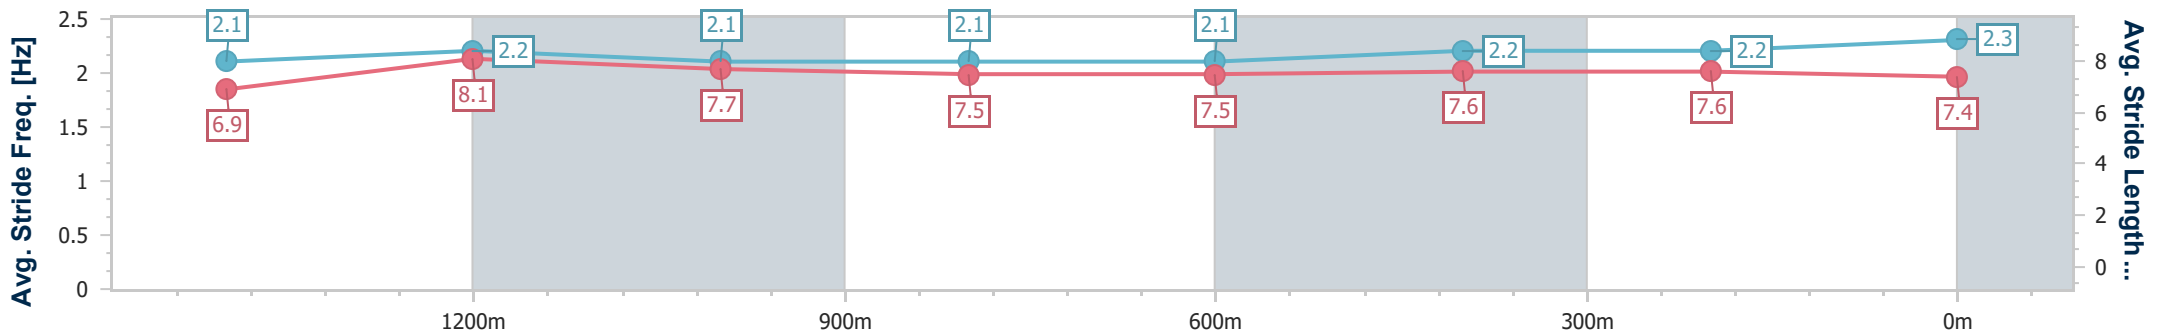

Horse/Jockey Name	Tokyo Bandit
Final Rank	2
Fastest Section Time (Section)	0:11.21 (1400m)
Top Speed [km/h] (Section)	66.2 (1400m)
Race State	Finished

Toowoomba QLD Professional
Race 2: CARPET ONE TOOWOOMBA Class 1 Handicap - 1625m

08 June 2024 - 16:39

Track Rating: Good 4, Weather: Fine, Rail Position: True

Section	Overall	1400m	1200m	1000m	800m	600m	400m	200m				
Section Times	1:40.27 [2] (0:15.50)	1:24.77 [8] (0:11.21)	1:13.56 [7] (0:12.24)	1:01.32 [8] (0:12.65)	0:48.67 [8] (0:12.72)	0:35.95 [8] (0:12.22)	0:23.73 [6] (0:11.91)	0:11.82 [6] (0:11.82)				
Average Speed [km/h]	52.2	64.0	59.0	57.4	57.2	59.7	60.9	60.7				
Top Speed [km/h]	65.5	66.2	61.8	58.6	58.5	61.2	62.4	62.6				
Avg. Dist. to Rail [m]	2.3	1.0	2.0	2.8	2.8	2.1	1.9	1.8				
Avg. Stride Freq. [Hz]	2.1	2.2	2.1	2.1	2.1	2.2	2.2	2.3				
Avg. Stride Length [m]	6.9	8.1	7.7	7.5	7.5	7.6	7.6	7.4				

- [ ] Ranking at each section and finish
- -.-.- No data available at this section
- NA No data available