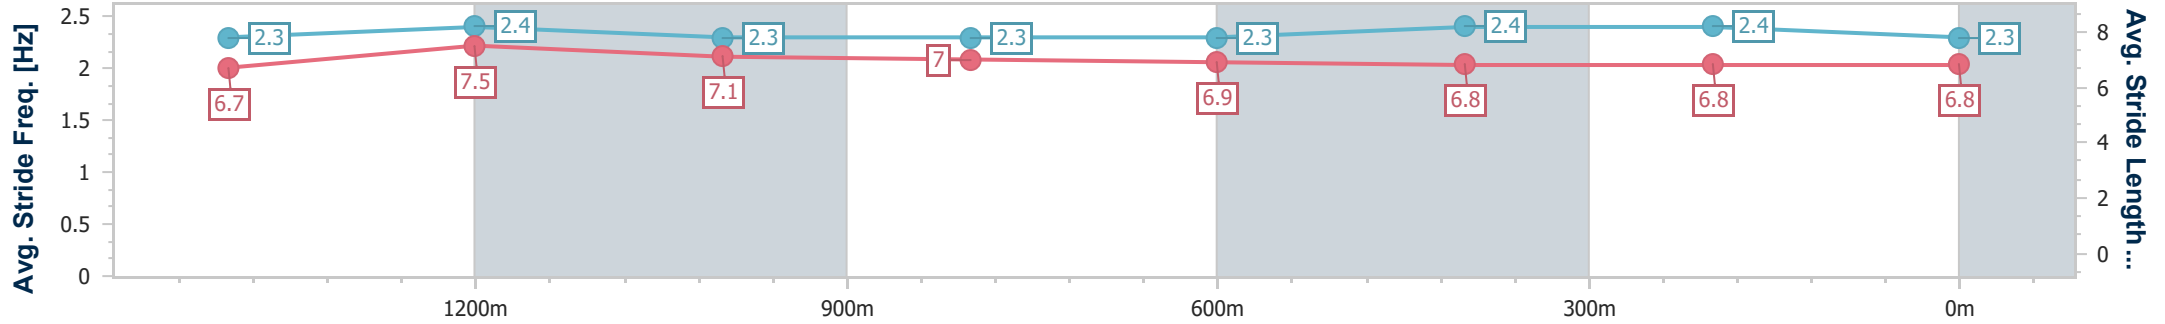

Horse/Jockey Name	Whistlin' Ruler
Final Rank	5
Fastest Section Time (Section)	0:11.40 (1400m)
Top Speed [km/h] (Section)	69.2 (Overall)
Race State	Finished

Toowoomba QLD Professional
Race 2: CARPET ONE TOOWOOMBA Class 1 Handicap - 1625m

08 June 2024 - 16:39

Track Rating: Good 4, Weather: Fine, Rail Position: True

Section	Overall	1400m	1200m	1000m	800m	600m	400m	200m
Section Times	1:40.68 [5] (0:14.63)	1:26.05 [1] (0:11.40)	1:14.65 [1] (0:12.30)	1:02.35 [1] (0:12.64)	0:49.71 [1] (0:12.70)	0:37.01 [1] (0:12.30)	0:24.71 [2] (0:12.18)	0:12.53 [3] (0:12.53)
Average Speed [km/h]	55.5	63.3	58.6	57.2	56.9	58.5	59.5	57.4
Top Speed [km/h]	69.2	67.6	60.2	57.7	57.3	60.0	60.1	58.6
Avg. Dist. to Rail [m]	5.4	0.4	0.9	0.8	0.7	0.6	1.1	0.5
Avg. Stride Freq. [Hz]	2.3	2.4	2.3	2.3	2.3	2.4	2.4	2.3
Avg. Stride Length [m]	6.7	7.5	7.1	7.0	6.9	6.8	6.8	6.8

- [ ] Ranking at each section and finish
- -.-.- No data available at this section
- NA No data available