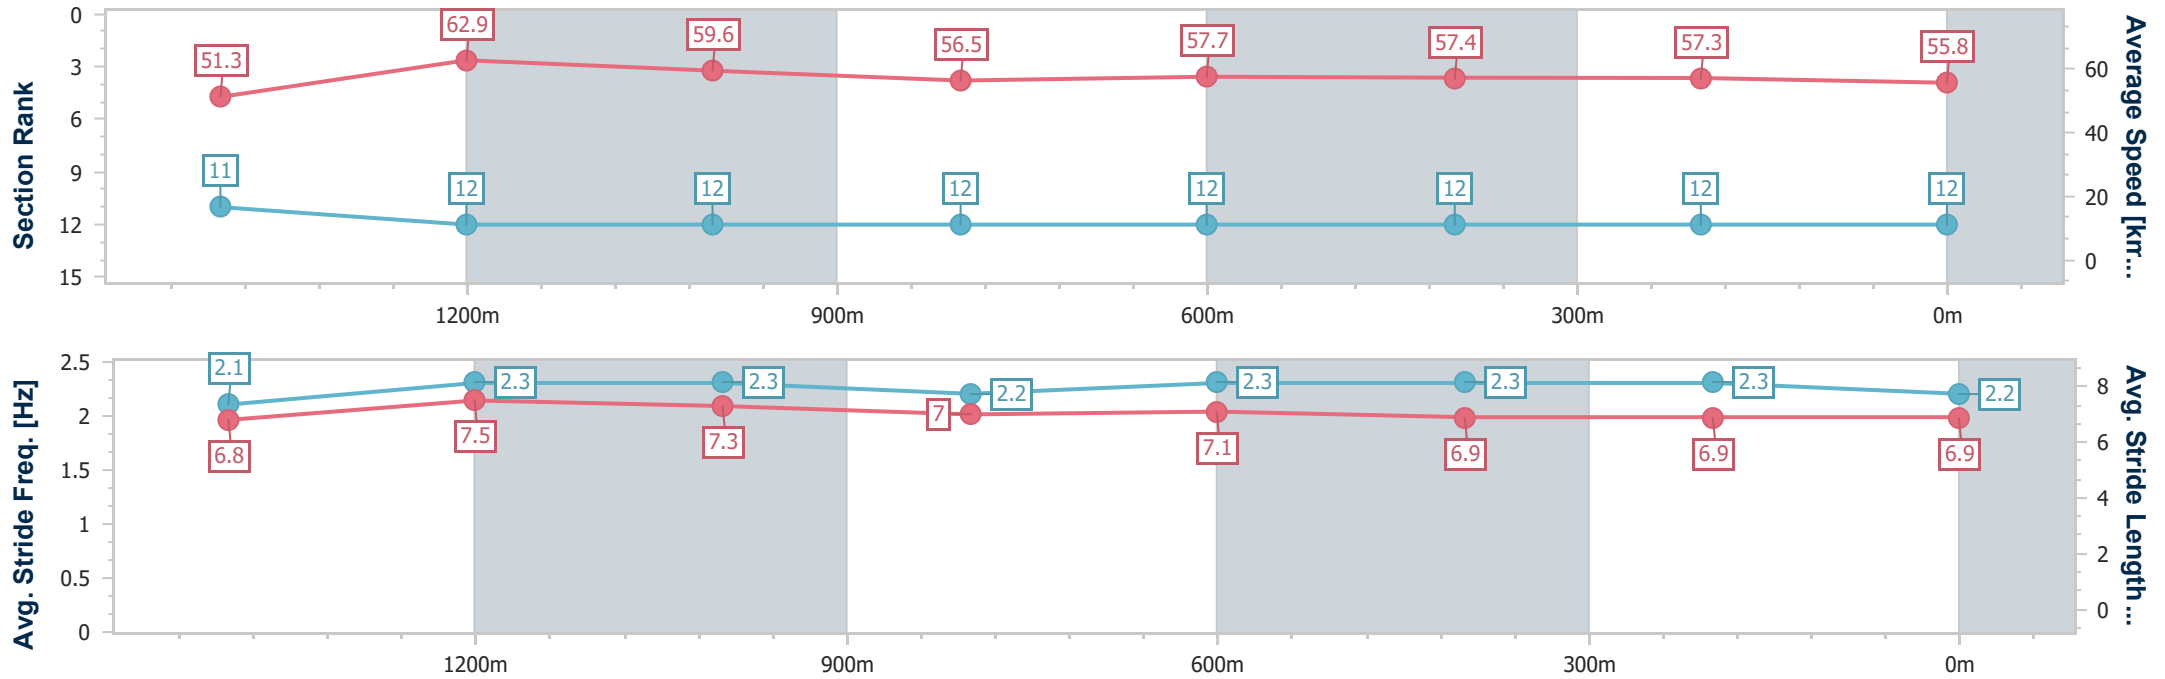

Toowoomba QLD Professional
Race 2: CARPET ONE TOOWOOMBA Class 1 Handicap - 1625m

08 June 2024 - 16:39

Track Rating: Good 4, Weather: Fine, Rail Position: True

Section	Overall	1400m	1200m	1000m	800m	600m	400m	200m					
Section Times	1:42.95 [11] (0:15.03)	1:27.92 [4] (0:11.56)	1:16.36 [6] (0:12.25)	1:04.11 [7] (0:12.67)	0:51.44 [7] (0:12.69)	0:38.75 [7] (0:12.55)	0:26.20 [9] (0:12.77)	0:13.43 [11] (0:13.43)					
Average Speed [km/h]	53.9	62.9	59.0	57.4	57.1	57.8	56.3	53.5					
Top Speed [km/h]	66.9	66.9	60.4	58.0	57.5	58.7	57.5	56.4					
Avg. Dist. to Rail [m]	2.2	1.8	2.7	2.2	1.9	1.7	0.4	1.2					
Avg. Stride Freq. [Hz]	2.4	2.4	2.3	2.3	2.3	2.4	2.3	2.2					
Avg. Stride Length [m]	6.4	7.1	7.0	6.9	6.9	6.8	6.7	6.7					

- [] Ranking at each section and finish
- .-.- No data available at this section
- NA No data available

Horse/Jockey Name	Butterfly Wings
Final Rank	12
Fastest Section Time (Section)	0:11.50 (1400m)
Top Speed [km/h] (Section)	64.6 (Overall)
Race State	Finished

Toowoomba QLD Professional
Race 2: CARPET ONE TOOWOOMBA Class 1 Handicap - 1625m

08 June 2024 - 16:39

Track Rating: Good 4, Weather: Fine, Rail Position: True

Section	Overall	1400m	1200m	1000m	800m	600m	400m	200m
Section Times	1:43.13 [12] (0:15.95)	1:27.18 [11] (0:11.50)	1:15.68 [12] (0:12.10)	1:03.58 [12] (0:12.84)	0:50.74 [12] (0:12.58)	0:38.16 [12] (0:12.65)	0:25.51 [12] (0:12.58)	0:12.93 [12] (0:12.93)
Average Speed [km/h]	51.3	62.9	59.6	56.5	57.7	57.4	57.3	55.8
Top Speed [km/h]	64.6	64.4	61.4	58.3	58.3	58.1	58.3	56.8
Avg. Dist. to Rail [m]	7.1	1.0	2.4	2.7	2.0	1.6	1.2	4.2
Avg. Stride Freq. [Hz]	2.1	2.3	2.3	2.2	2.3	2.3	2.3	2.2
Avg. Stride Length [m]	6.8	7.5	7.3	7.0	7.1	6.9	6.9	6.9

- [] Ranking at each section and finish
- .-.- No data available at this section
- NA No data available