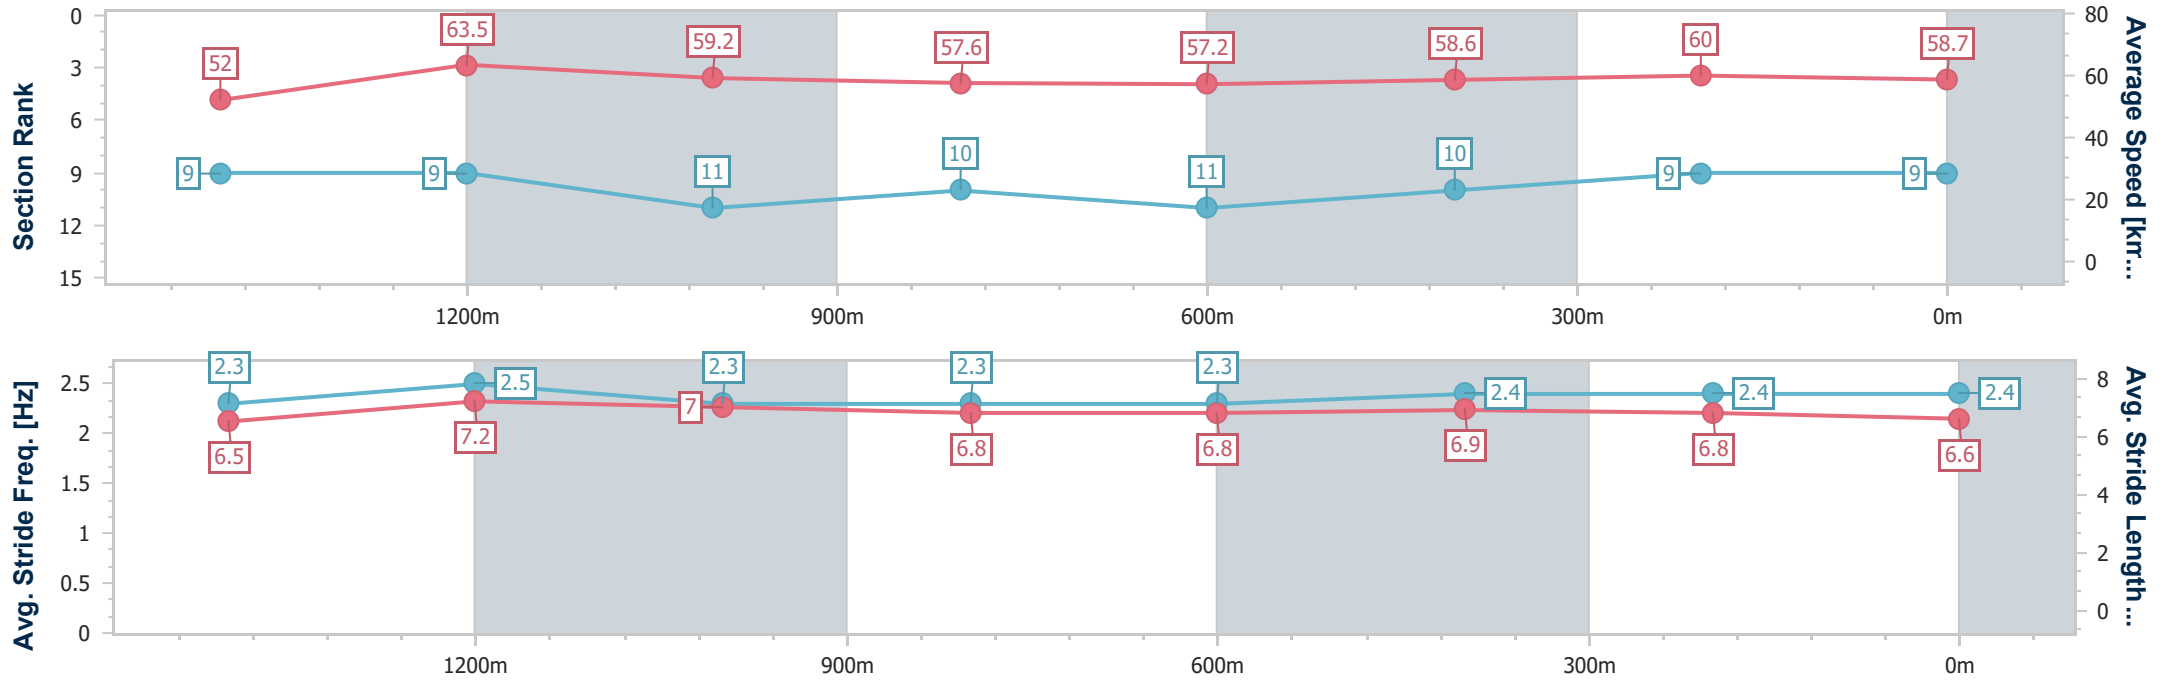

- [] Ranking at each section and finish
- .-.-.- No data available at this section
- NA No data available

Horse/Jockey Name	Make Haste
Final Rank	9
Fastest Section Time (Section)	0:11.39 (1400m)
Top Speed [km/h] (Section)	66.7 (Overall)
Race State	Finished

Toowoomba QLD Professional
Race 2: CARPET ONE TOOWOOMBA Class 1 Handicap - 1625m

08 June 2024 - 16:39

Track Rating: Good 4, Weather: Fine, Rail Position: True

Section	Overall	1400m	1200m	1000m	800m	600m	400m	200m
Section Times	1:41.32 [9] (0:15.59)	1:25.73 [9] (0:11.39)	1:14.34 [9] (0:12.23)	1:02.11 [11] (0:12.61)	0:49.50 [10] (0:12.77)	0:36.73 [11] (0:12.38)	0:24.35 [10] (0:12.11)	0:12.24 [9] (0:12.24)
Average Speed [km/h]	52.0	63.5	59.2	57.6	57.2	58.6	60.0	58.7
Top Speed [km/h]	66.7	65.4	61.7	59.1	58.6	59.5	61.4	60.1
Avg. Dist. to Rail [m]	3.5	0.6	3.4	2.6	3.7	2.1	1.2	1.4
Avg. Stride Freq. [Hz]	2.3	2.5	2.3	2.3	2.3	2.4	2.4	2.4
Avg. Stride Length [m]	6.5	7.2	7.0	6.8	6.8	6.9	6.8	6.6