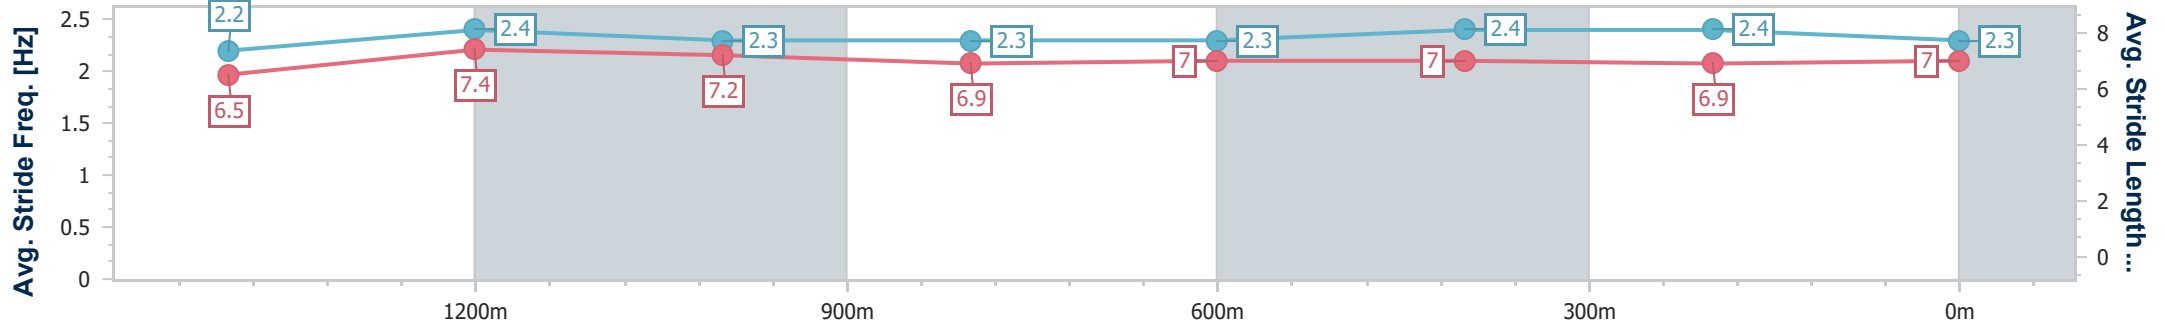

Horse/Jockey Name	Cygnnet River
Final Rank	7
Fastest Section Time (Section)	0:11.35 (1400m)
Top Speed [km/h] (Section)	65.0 (Overall)
Race State	Finished

Toowoomba QLD Professional
Race 2: CARPET ONE TOOWOOMBA Class 1 Handicap - 1625m

08 June 2024 - 16:39

Track Rating: Good 4, Weather: Fine, Rail Position: True

Section	Overall	1400m	1200m	1000m	800m	600m	400m	200m
Section Times	1:41.21 [7] (0:15.77)	1:25.44 [10] (0:11.35)	1:14.09 [10] (0:11.99)	1:02.10 [10] (0:12.76)	0:49.34 [11] (0:12.55)	0:36.79 [9] (0:12.23)	0:24.56 [8] (0:12.29)	0:12.27 [8] (0:12.27)
Average Speed [km/h]	51.3	63.3	60.3	57.0	58.3	59.9	59.0	58.9
Top Speed [km/h]	65.0	64.8	62.7	59.0	59.5	61.0	60.0	59.8
Avg. Dist. to Rail [m]	3.7	1.0	2.8	3.2	4.4	3.1	3.1	3.3
Avg. Stride Freq. [Hz]	2.2	2.4	2.3	2.3	2.3	2.4	2.4	2.3
Avg. Stride Length [m]	6.5	7.4	7.2	6.9	7.0	7.0	6.9	7.0

- [ ] Ranking at each section and finish
- -.-.- No data available at this section
- NA No data available