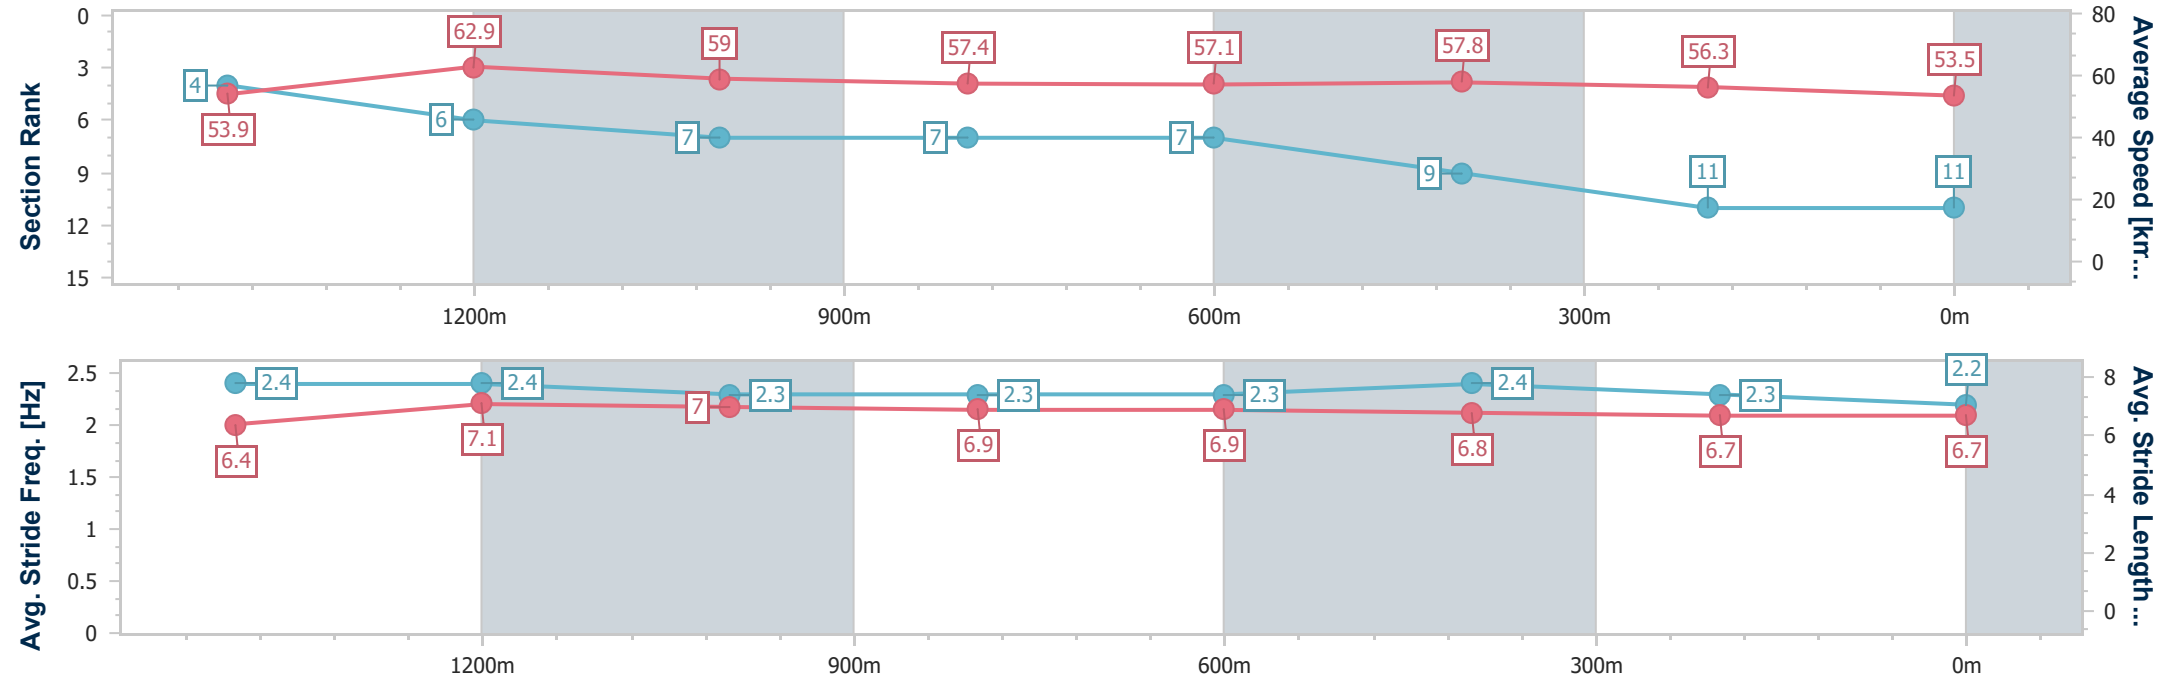

Toowoomba QLD Professional
Race 2: CARPET ONE TOOWOOMBA Class 1 Handicap - 1625m

08 June 2024 - 16:39

Track Rating: Good 4, Weather: Fine, Rail Position: True

Section	Overall	1400m	1200m	1000m	800m	600m	400m	200m
Section Times	1:41.70 [10] (0:15.32)	1:26.38 [7] (0:11.50)	1:14.88 [8] (0:12.24)	1:02.64 [9] (0:12.67)	0:49.97 [9] (0:12.75)	0:37.22 [10] (0:12.49)	0:24.73 [10] (0:12.49)	0:12.24 [10] (0:12.24)
Average Speed [km/h]	52.9	63.2	58.8	57.1	56.8	58.3	58.0	58.7
Top Speed [km/h]	66.2	65.7	60.0	57.8	57.4	58.9	59.3	60.1
Avg. Dist. to Rail [m]	2.7	1.1	1.4	1.2	1.9	2.0	1.6	2.2
Avg. Stride Freq. [Hz]	2.2	2.3	2.2	2.2	2.2	2.3	2.2	2.2
Avg. Stride Length [m]	6.8	7.8	7.4	7.3	7.2	7.1	7.3	7.3

- [] Ranking at each section and finish
- .-.- No data available at this section
- NA No data available

Horse/Jockey Name	Untamed Spirit
Final Rank	11
Fastest Section Time (Section)	0:11.56 (1400m)
Top Speed [km/h] (Section)	66.9 (1400m)
Race State	Finished

Toowoomba QLD Professional
Race 2: CARPET ONE TOOWOOMBA Class 1 Handicap - 1625m

08 June 2024 - 16:39

Track Rating: Good 4, Weather: Fine, Rail Position: True

Section	Overall	1400m	1200m	1000m	800m	600m	400m	200m					
Section Times	1:42.95 [11] (0:15.03)	1:27.92 [4] (0:11.56)	1:16.36 [6] (0:12.25)	1:04.11 [7] (0:12.67)	0:51.44 [7] (0:12.69)	0:38.75 [7] (0:12.55)	0:26.20 [9] (0:12.77)	0:13.43 [11] (0:13.43)					
Average Speed [km/h]	53.9	62.9	59.0	57.4	57.1	57.8	56.3	53.5					
Top Speed [km/h]	66.9	66.9	60.4	58.0	57.5	58.7	57.5	56.4					
Avg. Dist. to Rail [m]	2.2	1.8	2.7	2.2	1.9	1.7	0.4	1.2					
Avg. Stride Freq. [Hz]	2.4	2.4	2.3	2.3	2.3	2.4	2.3	2.2					
Avg. Stride Length [m]	6.4	7.1	7.0	6.9	6.9	6.8	6.7	6.7					

- [] Ranking at each section and finish
- .-.- No data available at this section
- NA No data available

Horse/Jockey Name	Butterfly Wings
Final Rank	12
Fastest Section Time (Section)	0:11.50 (1400m)
Top Speed [km/h] (Section)	64.6 (Overall)
Race State	Finished