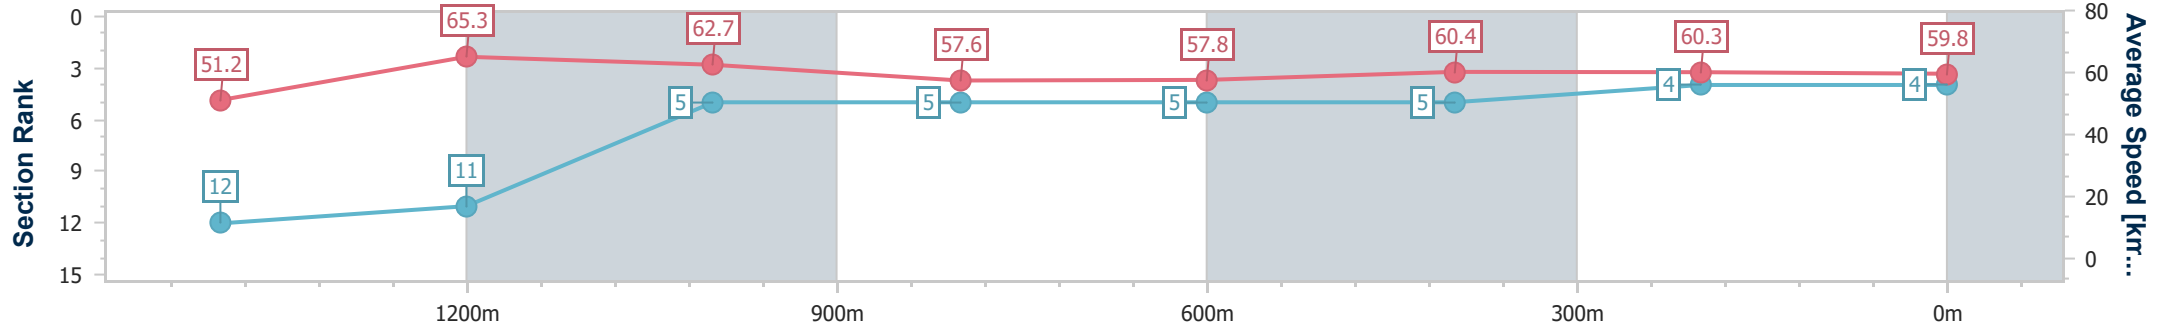

Horse/Jockey Name	Mordecai
Final Rank	4
Fastest Section Time (Section)	0:11.18 (1400m)
Top Speed [km/h] (Section)	65.8 (1400m)
Race State	Finished

Toowoomba QLD Professional
Race 2: CARPET ONE TOOWOOMBA Class 1 Handicap - 1625m

08 June 2024 - 16:39

Track Rating: Good 4, Weather: Fine, Rail Position: True

Section	Overall	1400m	1200m	1000m	800m	600m	400m	200m
Section Times	1:40.32 [4] (0:15.95)	1:24.37 [12] (0:11.18)	1:13.19 [11] (0:11.54)	1:01.65 [5] (0:12.65)	0:49.00 [5] (0:12.72)	0:36.28 [5] (0:12.19)	0:24.09 [5] (0:12.06)	0:12.03 [4] (0:12.03)
Average Speed [km/h]	51.2	65.3	62.7	57.6	57.8	60.4	60.3	59.8
Top Speed [km/h]	65.0	65.8	65.0	59.1	59.2	62.0	61.5	60.6
Avg. Dist. to Rail [m]	8.3	2.2	5.3	3.9	5.1	4.4	3.1	6.0
Avg. Stride Freq. [Hz]	2.1	2.3	2.3	2.2	2.2	2.3	2.3	2.3
Avg. Stride Length [m]	6.8	7.9	7.6	7.3	7.3	7.4	7.3	7.4

- [ ] Ranking at each section and finish
- -.-.- No data available at this section
- NA No data available