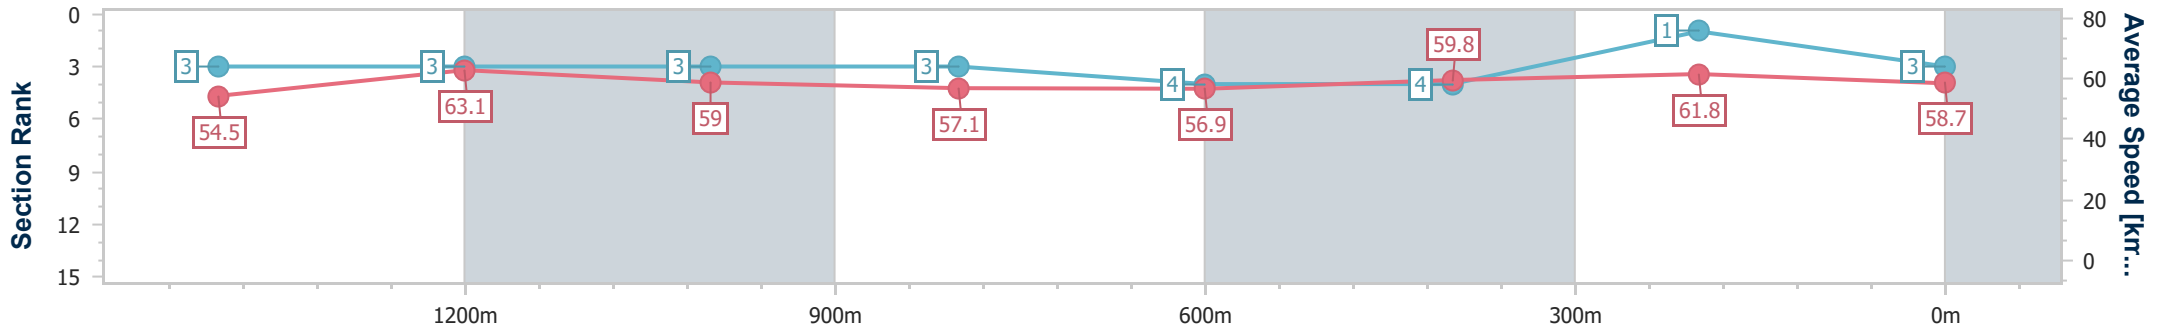

Horse/Jockey Name	Cape Crusader
Final Rank	3
Fastest Section Time (Section)	0:11.37 (1400m)
Top Speed [km/h] (Section)	68.3 (Overall)
Race State	Finished

Toowoomba QLD Professional
Race 2: CARPET ONE TOOWOOMBA Class 1 Handicap - 1625m

08 June 2024 - 16:39

Track Rating: Good 4, Weather: Fine, Rail Position: True

Section	Overall	1400m	1200m	1000m	800m	600m	400m	200m
Section Times	1:40.28 [3] (0:14.91)	1:25.37 [3] (0:11.37)	1:14.00 [3] (0:12.24)	1:01.76 [3] (0:12.63)	0:49.13 [3] (0:12.75)	0:36.38 [4] (0:12.25)	0:24.13 [4] (0:11.85)	0:12.28 [1] (0:12.28)
Average Speed [km/h]	54.5	63.1	59.0	57.1	56.9	59.8	61.8	58.7
Top Speed [km/h]	68.3	68.3	60.3	58.0	59.2	61.7	62.6	60.5
Avg. Dist. to Rail [m]	4.0	0.6	1.3	0.8	2.3	3.1	4.9	4.8
Avg. Stride Freq. [Hz]	2.3	2.3	2.2	2.2	2.2	2.3	2.4	2.3
Avg. Stride Length [m]	6.7	7.5	7.3	7.1	7.1	7.1	7.2	7.0

- [ ] Ranking at each section and finish
- -.-.- No data available at this section
- NA No data available