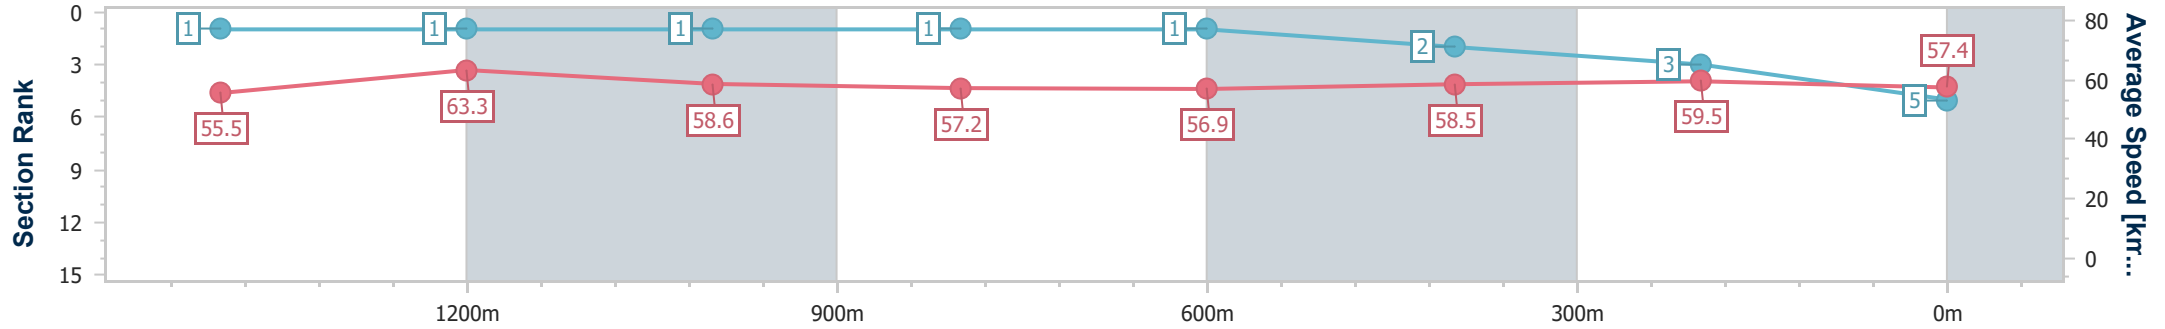

Horse/Jockey Name	Whistlin' Ruler
Final Rank	5
Fastest Section Time (Section)	0:11.40 (1400m)
Top Speed [km/h] (Section)	69.2 (Overall)
Race State	Finished

Toowoomba QLD Professional
Race 2: CARPET ONE TOOWOOMBA Class 1 Handicap - 1625m

08 June 2024 - 16:39

Track Rating: Good 4, Weather: Fine, Rail Position: True

Section	Overall	1400m	1200m	1000m	800m	600m	400m	200m
Section Times	1:40.68 [5] (0:14.63)	1:26.05 [1] (0:11.40)	1:14.65 [1] (0:12.30)	1:02.35 [1] (0:12.64)	0:49.71 [1] (0:12.70)	0:37.01 [1] (0:12.30)	0:24.71 [2] (0:12.18)	0:12.53 [3] (0:12.53)
Average Speed [km/h]	55.5	63.3	58.6	57.2	56.9	58.5	59.5	57.4
Top Speed [km/h]	69.2	67.6	60.2	57.7	57.3	60.0	60.1	58.6
Avg. Dist. to Rail [m]	5.4	0.4	0.9	0.8	0.7	0.6	1.1	0.5
Avg. Stride Freq. [Hz]	2.3	2.4	2.3	2.3	2.3	2.4	2.4	2.3
Avg. Stride Length [m]	6.7	7.5	7.1	7.0	6.9	6.8	6.8	6.8

- [ ] Ranking at each section and finish
- -.-.- No data available at this section
- NA No data available