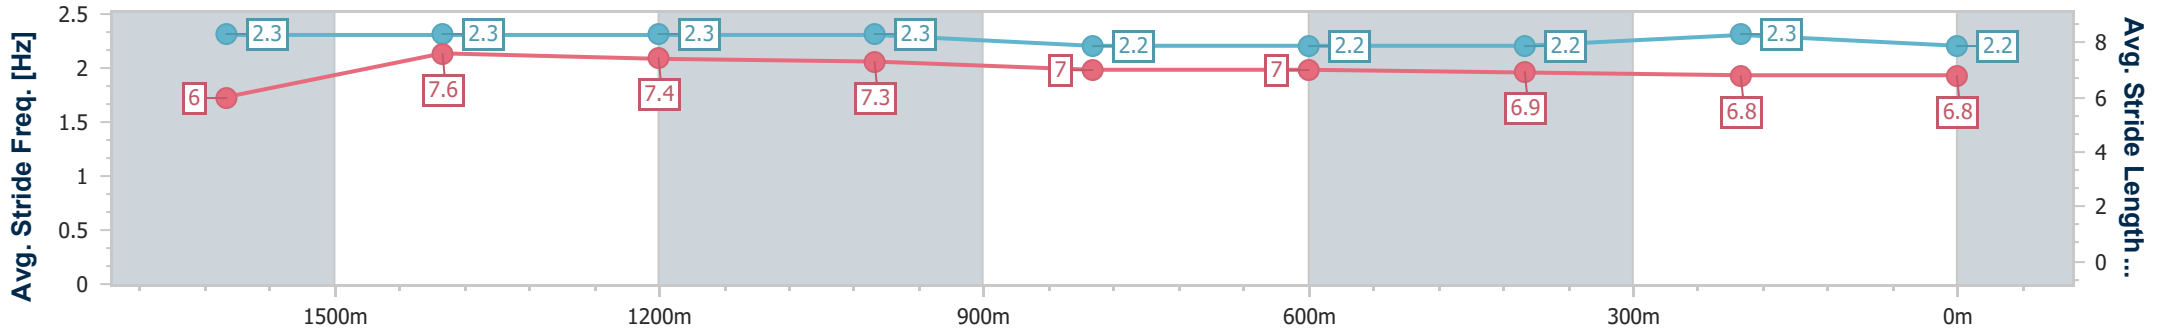

Horse/Jockey Name	Unusual Melody
Final Rank	2
Fastest Section Time (Section)	0:11.29 (1600m)
Top Speed [km/h] (Section)	65.6 (1600m)
Race State	Finished

Toowoomba QLD Professional
Race 6: FINNEY'S PROTECTIVE COATINGS Maiden Handicap - 1890m

08 June 2024 - 19:10

Track Rating: Good 4, Weather: Fine, Rail Position: True

Section	Overall	1600m	1400m	1200m	1000m	800m	600m	400m	200m
Section Times	2:02.30 [2] (0:21.38)	1:40.92 [5] (0:11.29)	1:29.63 [5] (0:12.20)	1:17.43 [6] (0:12.13)	1:05.30 [7] (0:13.05)	0:52.25 [7] (0:13.03)	0:39.22 [5] (0:13.22)	0:26.00 [7] (0:13.00)	0:13.00 [3] (0:13.00)
Average Speed [km/h]	48.8	64.2	60.6	59.5	55.6	55.7	55.3	55.6	55.2
Top Speed [km/h]	65.4	65.6	64.2	60.9	58.3	57.8	57.5	56.1	55.8
Avg. Dist. to Rail [m]	6.1	2.6	4.0	3.8	2.3	2.5	2.5	2.0	2.3
Avg. Stride Freq. [Hz]	2.3	2.3	2.3	2.3	2.2	2.2	2.2	2.3	2.2
Avg. Stride Length [m]	6.0	7.6	7.4	7.3	7.0	7.0	6.9	6.8	6.8

- [ ] Ranking at each section and finish
- -.-.- No data available at this section
- NA No data available