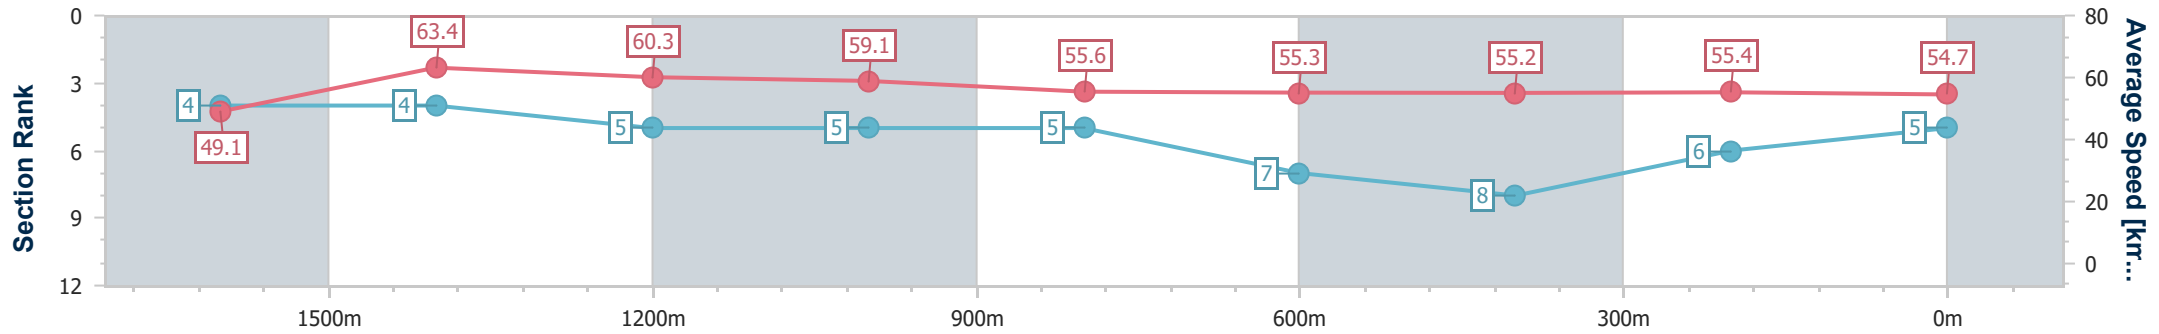

Horse/Jockey Name	Savvy Stryke
Final Rank	5
Fastest Section Time (Section)	0:11.44 (1600m)
Top Speed [km/h] (Section)	65.9 (Overall)
Race State	Finished

Toowoomba QLD Professional
Race 6: FINNEY'S PROTECTIVE COATINGS Maiden Handicap - 1890m

08 June 2024 - 19:10

Track Rating: Good 4, Weather: Fine, Rail Position: True

Section	Overall	1600m	1400m	1200m	1000m	800m	600m	400m	200m
Section Times	2:02.75 [5] (0:21.18)	1:41.57 [4] (0:11.44)	1:30.13 [4] (0:12.05)	1:18.08 [5] (0:12.18)	1:05.90 [5] (0:13.12)	0:52.78 [5] (0:13.17)	0:39.61 [7] (0:13.29)	0:26.32 [8] (0:13.12)	0:13.20 [6] (0:13.20)
Average Speed [km/h]	49.1	63.4	60.3	59.1	55.6	55.3	55.2	55.4	54.7
Top Speed [km/h]	65.9	64.9	62.8	61.2	57.0	56.2	56.3	57.1	55.2
Avg. Dist. to Rail [m]	5.4	1.3	1.9	3.2	3.3	3.2	3.7	4.0	4.4
Avg. Stride Freq. [Hz]	2.3	2.3	2.2	2.3	2.2	2.2	2.2	2.2	2.2
Avg. Stride Length [m]	6.0	7.7	7.5	7.3	7.0	7.0	6.9	7.0	6.8

- [ ] Ranking at each section and finish
- -.-.- No data available at this section
- NA No data available