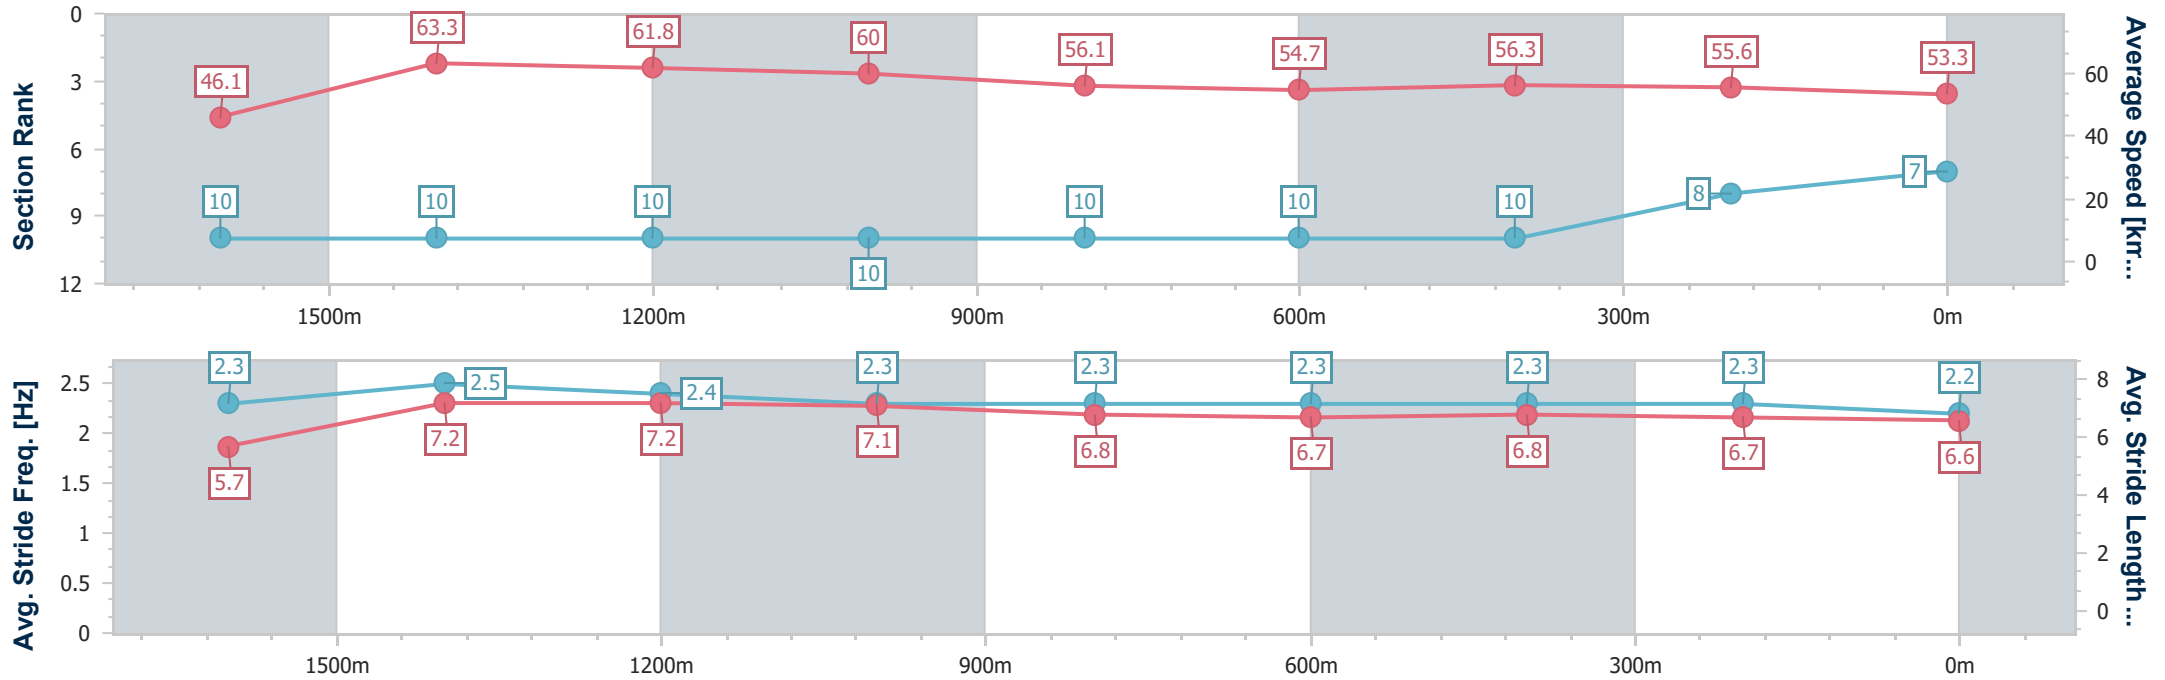

- [ ] Ranking at each section and finish
- .-.- No data available at this section
- NA No data available

Horse/Jockey Name	More Success
Final Rank	7
Fastest Section Time (Section)	0:11.33 (1600m)
Top Speed [km/h] (Section)	65.4 (1600m)
Race State	Finished

Toowoomba QLD Professional  
Race 6: FINNEY'S PROTECTIVE COATINGS Maiden Handicap - 1890m

08 June 2024 - 19:10

Track Rating: Good 4, Weather: Fine, Rail Position: True

Section	Overall	1600m	1400m	1200m	1000m	800m	600m	400m	200m
Section Times	2:03.24 [7] (0:22.68)	1:40.56 [10] (0:11.33)	1:29.23 [10] (0:11.69)	1:17.54 [10] (0:12.07)	1:05.47 [10] (0:12.93)	0:52.54 [10] (0:13.20)	0:39.34 [10] (0:12.84)	0:26.50 [10] (0:13.03)	0:13.47 [8] (0:13.47)
Average Speed [km/h]	46.1	63.3	61.8	60.0	56.1	54.7	56.3	55.6	53.3
Top Speed [km/h]	63.6	65.4	64.9	60.5	59.5	56.9	57.5	57.0	54.2
Avg. Dist. to Rail [m]	5.8	0.5	0.9	2.3	2.2	1.2	1.0	1.3	1.5
Avg. Stride Freq. [Hz]	2.3	2.5	2.4	2.3	2.3	2.3	2.3	2.3	2.2
Avg. Stride Length [m]	5.7	7.2	7.2	7.1	6.8	6.7	6.8	6.7	6.6