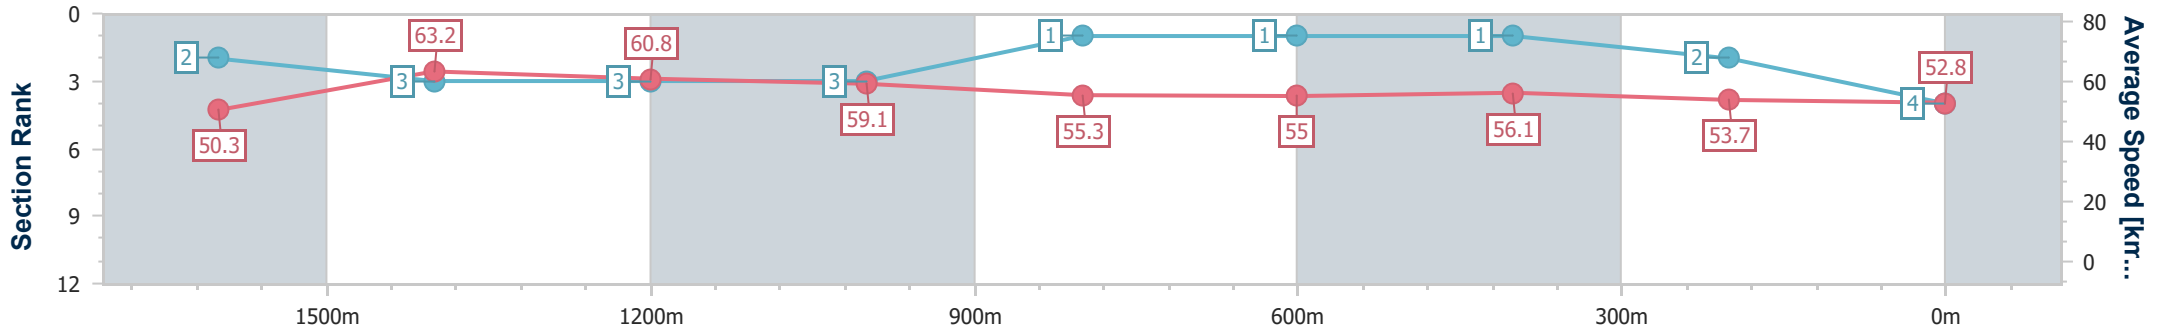

Horse/Jockey Name	Gavin
Final Rank	4
Fastest Section Time (Section)	0:11.42 (1600m)
Top Speed [km/h] (Section)	68.2 (Overall)
Race State	Finished

Toowoomba QLD Professional
Race 6: FINNEY'S PROTECTIVE COATINGS Maiden Handicap - 1890m

08 June 2024 - 19:10

Track Rating: Good 4, Weather: Fine, Rail Position: True

Section	Overall	1600m	1400m	1200m	1000m	800m	600m	400m	200m			
Section Times	2:02.74 [4] (0:20.88)	1:41.86 [2] (0:11.42)	1:30.44 [3] (0:11.93)	1:18.51 [3] (0:12.24)	1:06.27 [3] (0:13.11)	0:53.16 [1] (0:13.16)	0:40.00 [1] (0:12.89)	0:27.11 [1] (0:13.48)	0:13.63 [2] (0:13.63)			
Average Speed [km/h]	50.3	63.2	60.8	59.1	55.3	55.0	56.1	53.7	52.8			
Top Speed [km/h]	68.2	64.4	63.4	60.7	56.9	56.7	57.1	54.7	55.0			
Avg. Dist. to Rail [m]	7.8	1.0	1.9	1.4	0.9	1.5	1.3	1.1	1.1			
Avg. Stride Freq. [Hz]	2.3	2.3	2.2	2.2	2.2	2.2	2.3	2.2	2.2			
Avg. Stride Length [m]	6.0	7.7	7.7	7.4	7.0	6.9	6.8	6.7	6.6			

- [ ] Ranking at each section and finish
- -.-.- No data available at this section
- NA No data available