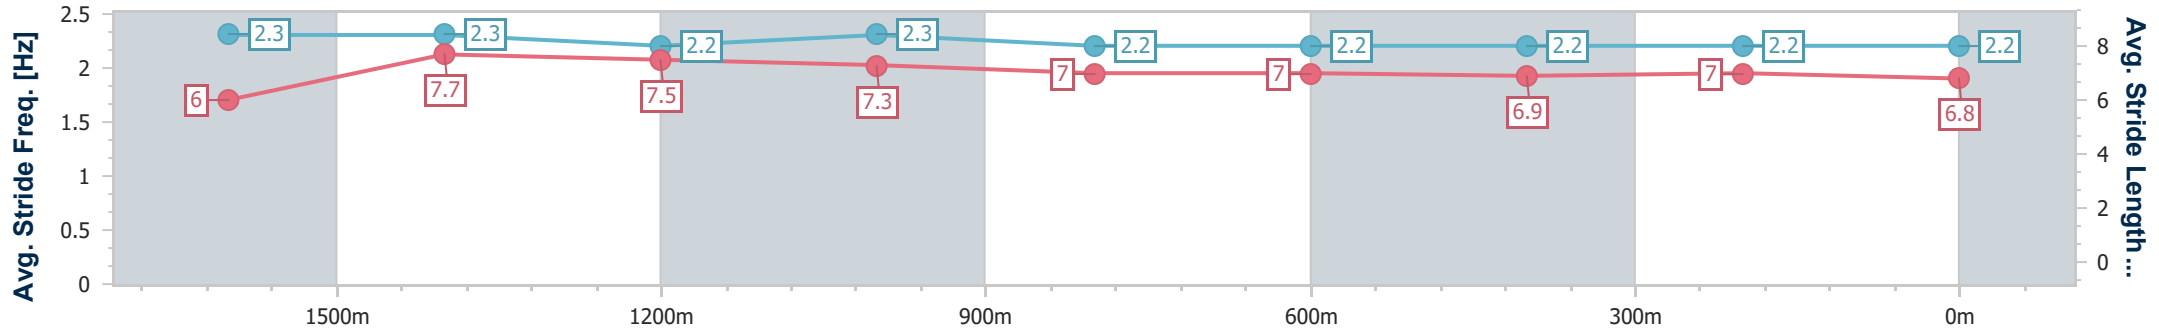

Horse/Jockey Name	Savvy Stryke
Final Rank	5
Fastest Section Time (Section)	0:11.44 (1600m)
Top Speed [km/h] (Section)	65.9 (Overall)
Race State	Finished

Toowoomba QLD Professional
Race 6: FINNEY'S PROTECTIVE COATINGS Maiden Handicap - 1890m

08 June 2024 - 19:10

Track Rating: Good 4, Weather: Fine, Rail Position: True

Section	Overall	1600m	1400m	1200m	1000m	800m	600m	400m	200m
Section Times	2:02.75 [5] (0:21.18)	1:41.57 [4] (0:11.44)	1:30.13 [4] (0:12.05)	1:18.08 [5] (0:12.18)	1:05.90 [5] (0:13.12)	0:52.78 [5] (0:13.17)	0:39.61 [7] (0:13.29)	0:26.32 [8] (0:13.12)	0:13.20 [6] (0:13.20)
Average Speed [km/h]	49.1	63.4	60.3	59.1	55.6	55.3	55.2	55.4	54.7
Top Speed [km/h]	65.9	64.9	62.8	61.2	57.0	56.2	56.3	57.1	55.2
Avg. Dist. to Rail [m]	5.4	1.3	1.9	3.2	3.3	3.2	3.7	4.0	4.4
Avg. Stride Freq. [Hz]	2.3	2.3	2.2	2.3	2.2	2.2	2.2	2.2	2.2
Avg. Stride Length [m]	6.0	7.7	7.5	7.3	7.0	7.0	6.9	7.0	6.8

- [ ] Ranking at each section and finish
- -.-.- No data available at this section
- NA No data available