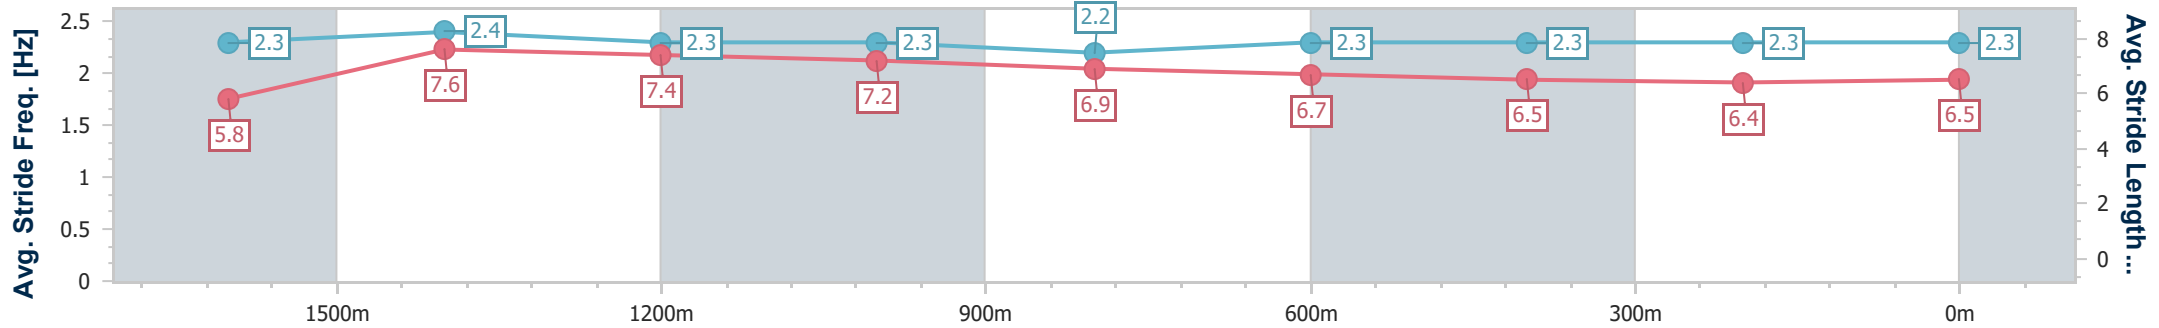

- [ ] Ranking at each section and finish
- .-.- No data available at this section
- NA No data available

Horse/Jockey Name	Cry Me A River
Final Rank	6
Fastest Section Time (Section)	0:11.26 (1600m)
Top Speed [km/h] (Section)	65.9 (1600m)
Race State	Finished

Toowoomba QLD Professional  
Race 6: FINNEY'S PROTECTIVE COATINGS Maiden Handicap - 1890m

08 June 2024 - 19:10

Track Rating: Good 4, Weather: Fine, Rail Position: True

Section	Overall	1600m	1400m	1200m	1000m	800m	600m	400m	200m				
Section Times	2:02.85 [6] (0:21.90)	1:40.95 [7] (0:11.26)	1:29.69 [7] (0:11.71)	1:17.98 [7] (0:12.11)	1:05.87 [6] (0:13.01)	0:52.86 [6] (0:13.12)	0:39.74 [6] (0:13.10)	0:26.64 [5] (0:13.29)	0:13.35 [5]				
Average Speed [km/h]	47.4	63.8	61.8	59.8	55.5	55.2	55.0	53.8	54.0				
Top Speed [km/h]	64.2	65.9	65.5	60.8	58.0	57.9	58.3	54.9	54.1				
Avg. Dist. to Rail [m]	5.6	0.9	1.2	2.0	1.5	0.8	0.4	1.6	2.7				
Avg. Stride Freq. [Hz]	2.3	2.4	2.3	2.3	2.2	2.3	2.3	2.3	2.3				
Avg. Stride Length [m]	5.8	7.6	7.4	7.2	6.9	6.7	6.5	6.4	6.5				