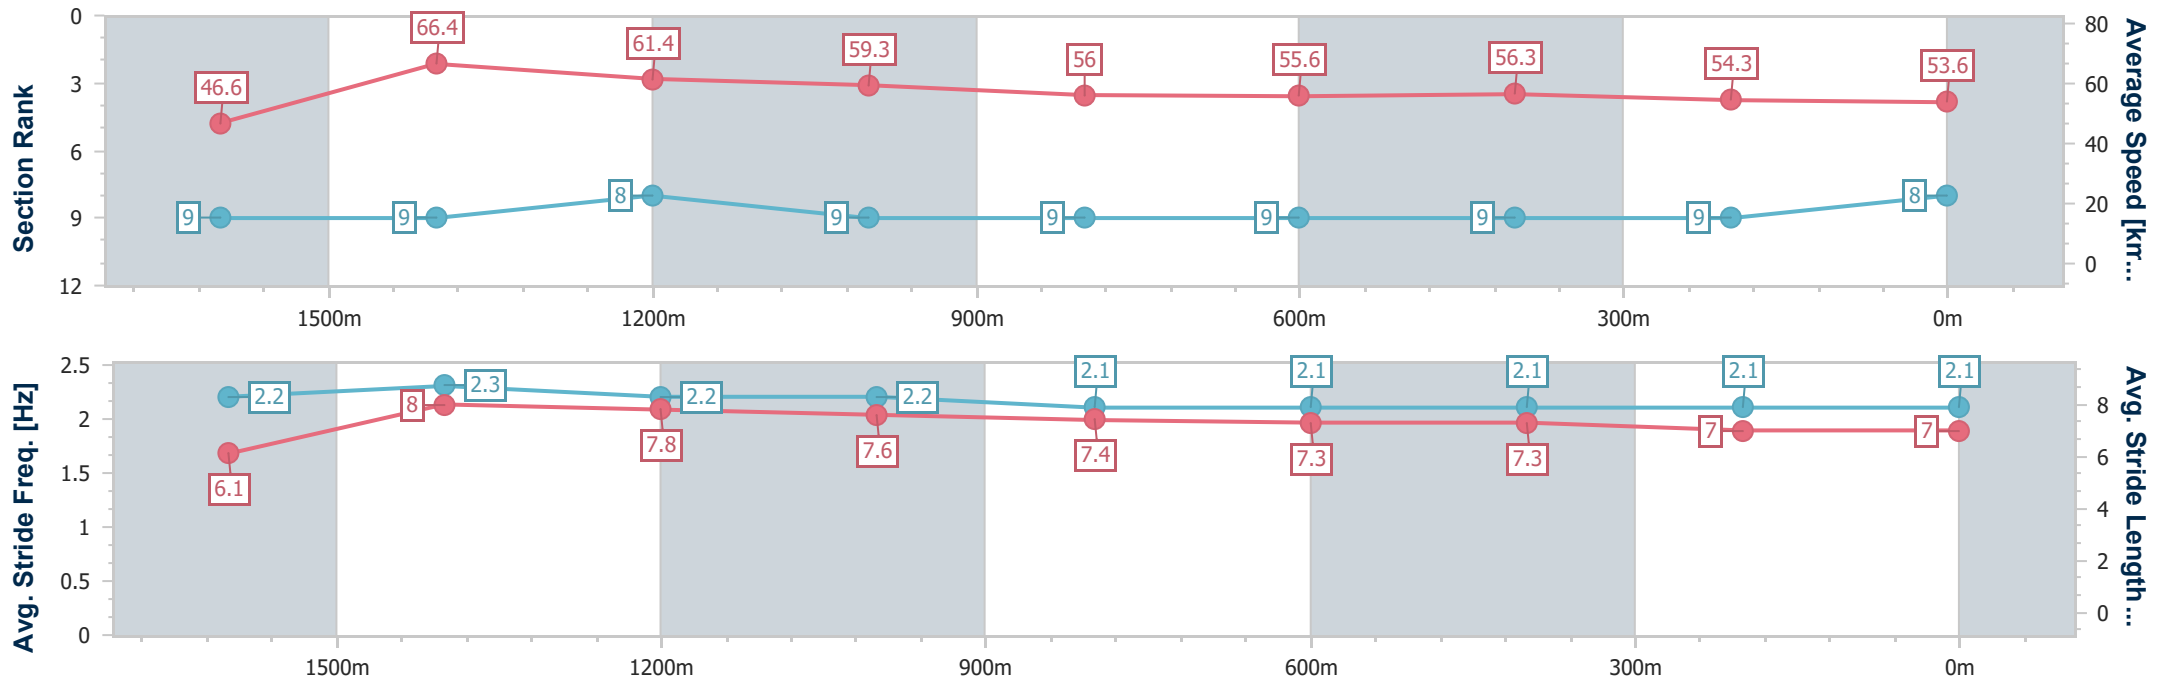

Toowoomba QLD Professional  
Race 6: FINNEY'S PROTECTIVE COATINGS Maiden Handicap - 1890m

08 June 2024 - 19:10

Track Rating: Good 4, Weather: Fine, Rail Position: True

Section	Overall	1600m	1400m	1200m	1000m	800m	600m	400m	200m
Section Times	2:03.24 [7] (0:22.68)	1:40.56 [10] (0:11.33)	1:29.23 [10] (0:11.69)	1:17.54 [10] (0:12.07)	1:05.47 [10] (0:12.93)	0:52.54 [10] (0:13.20)	0:39.34 [10] (0:12.84)	0:26.50 [10] (0:13.03)	0:13.47 [8] (0:13.47)
Average Speed [km/h]	46.1	63.3	61.8	60.0	56.1	54.7	56.3	55.6	53.3
Top Speed [km/h]	63.6	65.4	64.9	60.5	59.5	56.9	57.5	57.0	54.2
Avg. Dist. to Rail [m]	5.8	0.5	0.9	2.3	2.2	1.2	1.0	1.3	1.5
Avg. Stride Freq. [Hz]	2.3	2.5	2.4	2.3	2.3	2.3	2.3	2.3	2.2
Avg. Stride Length [m]	5.7	7.2	7.2	7.1	6.8	6.7	6.8	6.7	6.6

- [ ] Ranking at each section and finish
- .-.- No data available at this section
- NA No data available

Horse/Jockey Name	Liza In Lights
Final Rank	8
Fastest Section Time (Section)	0:11.01 (1600m)
Top Speed [km/h] (Section)	68.2 (1600m)
Race State	Finished

Toowoomba QLD Professional  
Race 6: FINNEY'S PROTECTIVE COATINGS Maiden Handicap - 1890m

08 June 2024 - 19:10

Track Rating: Good 4, Weather: Fine, Rail Position: True

Section	Overall	1600m	1400m	1200m	1000m	800m	600m	400m	200m
Section Times	2:03.35 [8] (0:22.38)	1:40.97 [9] (0:11.01)	1:29.96 [9] (0:11.83)	1:18.13 [8] (0:12.21)	1:05.92 [9] (0:12.96)	0:52.96 [9] (0:13.09)	0:39.87 [9] (0:13.03)	0:26.84 [9] (0:13.45)	0:13.39 [9] (0:13.39)
Average Speed [km/h]	46.6	66.4	61.4	59.3	56.0	55.6	56.3	54.3	53.6
Top Speed [km/h]	65.3	68.2	64.7	59.9	59.0	57.3	57.1	55.6	54.5
Avg. Dist. to Rail [m]	5.5	3.2	2.2	3.0	2.9	3.1	3.4	4.0	3.8
Avg. Stride Freq. [Hz]	2.2	2.3	2.2	2.2	2.1	2.1	2.1	2.1	2.1
Avg. Stride Length [m]	6.1	8.0	7.8	7.6	7.4	7.3	7.3	7.0	7.0