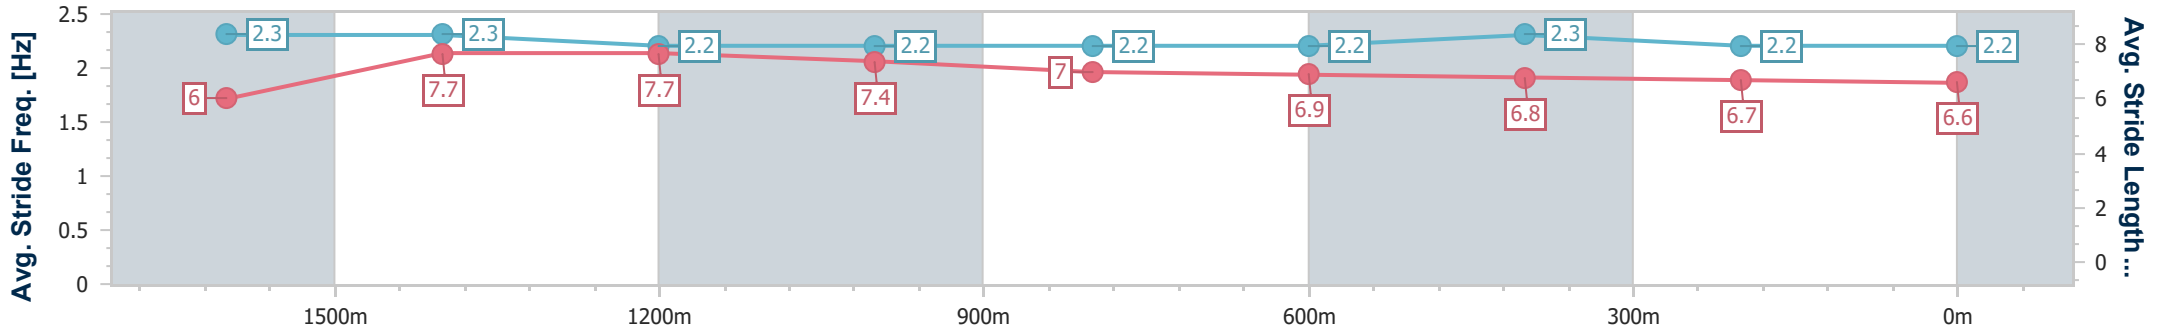

Horse/Jockey Name	Gavin
Final Rank	4
Fastest Section Time (Section)	0:11.42 (1600m)
Top Speed [km/h] (Section)	68.2 (Overall)
Race State	Finished

Toowoomba QLD Professional
Race 6: FINNEY'S PROTECTIVE COATINGS Maiden Handicap - 1890m

08 June 2024 - 19:10

Track Rating: Good 4, Weather: Fine, Rail Position: True

Section	Overall	1600m	1400m	1200m	1000m	800m	600m	400m	200m			
Section Times	2:02.74 [4] (0:20.88)	1:41.86 [2] (0:11.42)	1:30.44 [3] (0:11.93)	1:18.51 [3] (0:12.24)	1:06.27 [3] (0:13.11)	0:53.16 [1] (0:13.16)	0:40.00 [1] (0:12.89)	0:27.11 [1] (0:13.48)	0:13.63 [2] (0:13.63)			
Average Speed [km/h]	50.3	63.2	60.8	59.1	55.3	55.0	56.1	53.7	52.8			
Top Speed [km/h]	68.2	64.4	63.4	60.7	56.9	56.7	57.1	54.7	55.0			
Avg. Dist. to Rail [m]	7.8	1.0	1.9	1.4	0.9	1.5	1.3	1.1	1.1			
Avg. Stride Freq. [Hz]	2.3	2.3	2.2	2.2	2.2	2.2	2.3	2.2	2.2			
Avg. Stride Length [m]	6.0	7.7	7.7	7.4	7.0	6.9	6.8	6.7	6.6			

- [ ] Ranking at each section and finish
- -.-.- No data available at this section
- NA No data available