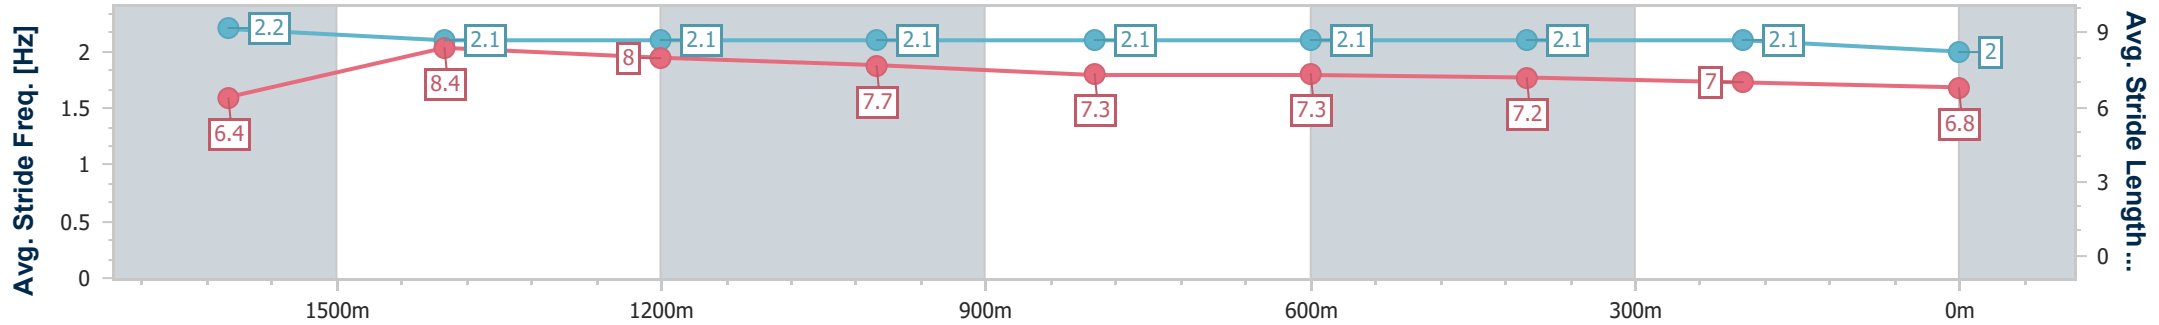

Toowoomba QLD Professional  
Race 6: FINNEY'S PROTECTIVE COATINGS Maiden Handicap - 1890m

08 June 2024 - 19:10

Track Rating: Good 4, Weather: Fine, Rail Position: True

Section	Overall	1600m	1400m	1200m	1000m	800m	600m	400m	200m
Section Times	2:03.88 [9] (0:20.95)	1:42.93 [3] (0:11.33)	1:31.60 [2] (0:11.69)	1:19.91 [2] (0:12.47)	1:07.44 [2] (0:13.18)	0:54.26 [2] (0:13.23)	0:41.03 [2] (0:13.01)	0:28.02 [3] (0:13.70)	0:14.32 [7] (0:14.32)
Average Speed [km/h]	49.8	63.7	62.2	57.8	55.1	54.6	55.2	52.4	50.4
Top Speed [km/h]	66.2	66.0	66.0	60.0	56.0	55.7	56.6	54.0	52.3
Avg. Dist. to Rail [m]	5.1	1.4	1.8	1.9	2.2	1.4	0.8	0.8	1.7
Avg. Stride Freq. [Hz]	2.3	2.4	2.3	2.2	2.2	2.3	2.3	2.3	2.2
Avg. Stride Length [m]	6.0	7.5	7.5	7.1	6.9	6.8	6.6	6.3	6.3

- [ ] Ranking at each section and finish
- .-.- No data available at this section
- NA No data available

Horse/Jockey Name	Yippee Bean
Final Rank	10
Fastest Section Time (Section)	0:11.23 (1600m)
Top Speed [km/h] (Section)	67.2 (Overall)
Race State	Finished

Toowoomba QLD Professional  
Race 6: FINNEY'S PROTECTIVE COATINGS Maiden Handicap - 1890m

08 June 2024 - 19:10

Track Rating: Good 4, Weather: Fine, Rail Position: True

Section	Overall	1600m	1400m	1200m	1000m	800m	600m	400m	200m
Section Times	2:05.15 [10] (0:20.81)	1:44.34 [1] (0:11.23)	1:33.11 [1] (0:11.91)	1:21.20 [1] (0:12.49)	1:08.71 [1] (0:13.18)	0:55.53 [3] (0:13.28)	0:42.25 [3] (0:13.25)	0:29.00 [4] (0:13.96)	0:15.04 [10] (0:15.04)
Average Speed [km/h]	50.4	64.9	61.7	58.0	55.2	55.0	54.7	51.7	47.9
Top Speed [km/h]	67.2	66.3	63.7	60.3	56.6	55.9	55.9	52.4	51.2
Avg. Dist. to Rail [m]	7.4	3.1	3.9	4.4	3.9	3.1	1.6	1.1	0.4
Avg. Stride Freq. [Hz]	2.2	2.1	2.1	2.1	2.1	2.1	2.1	2.1	2.0
Avg. Stride Length [m]	6.4	8.4	8.0	7.7	7.3	7.3	7.2	7.0	6.8