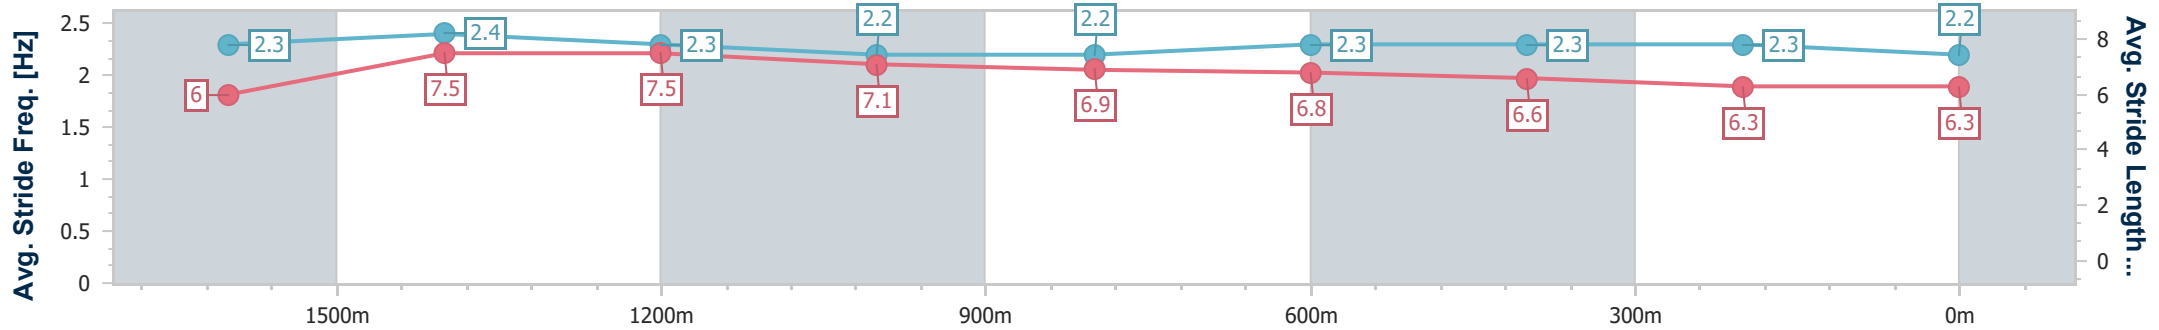

Toowoomba QLD Professional  
Race 6: FINNEY'S PROTECTIVE COATINGS Maiden Handicap - 1890m

08 June 2024 - 19:10

Track Rating: Good 4, Weather: Fine, Rail Position: True

Section	Overall	1600m	1400m	1200m	1000m	800m	600m	400m	200m
Section Times	2:03.35 [8] (0:22.38)	1:40.97 [9] (0:11.01)	1:29.96 [9] (0:11.83)	1:18.13 [8] (0:12.21)	1:05.92 [9] (0:12.96)	0:52.96 [9] (0:13.09)	0:39.87 [9] (0:13.03)	0:26.84 [9] (0:13.45)	0:13.39 [9] (0:13.39)
Average Speed [km/h]	46.6	66.4	61.4	59.3	56.0	55.6	56.3	54.3	53.6
Top Speed [km/h]	65.3	68.2	64.7	59.9	59.0	57.3	57.1	55.6	54.5
Avg. Dist. to Rail [m]	5.5	3.2	2.2	3.0	2.9	3.1	3.4	4.0	3.8
Avg. Stride Freq. [Hz]	2.2	2.3	2.2	2.2	2.1	2.1	2.1	2.1	2.1
Avg. Stride Length [m]	6.1	8.0	7.8	7.6	7.4	7.3	7.3	7.0	7.0

- [ ] Ranking at each section and finish
- .-.- No data available at this section
- NA No data available

Horse/Jockey Name	Pariah On Fire
Final Rank	9
Fastest Section Time (Section)	0:11.33 (1600m)
Top Speed [km/h] (Section)	66.2 (Overall)
Race State	Finished

Toowoomba QLD Professional  
Race 6: FINNEY'S PROTECTIVE COATINGS Maiden Handicap - 1890m

08 June 2024 - 19:10

Track Rating: Good 4, Weather: Fine, Rail Position: True

Section	Overall	1600m	1400m	1200m	1000m	800m	600m	400m	200m
Section Times	2:03.88 [9] (0:20.95)	1:42.93 [3] (0:11.33)	1:31.60 [2] (0:11.69)	1:19.91 [2] (0:12.47)	1:07.44 [2] (0:13.18)	0:54.26 [2] (0:13.23)	0:41.03 [2] (0:13.01)	0:28.02 [3] (0:13.70)	0:14.32 [7] (0:14.32)
Average Speed [km/h]	49.8	63.7	62.2	57.8	55.1	54.6	55.2	52.4	50.4
Top Speed [km/h]	66.2	66.0	66.0	60.0	56.0	55.7	56.6	54.0	52.3
Avg. Dist. to Rail [m]	5.1	1.4	1.8	1.9	2.2	1.4	0.8	0.8	1.7
Avg. Stride Freq. [Hz]	2.3	2.4	2.3	2.2	2.2	2.3	2.3	2.3	2.2
Avg. Stride Length [m]	6.0	7.5	7.5	7.1	6.9	6.8	6.6	6.3	6.3