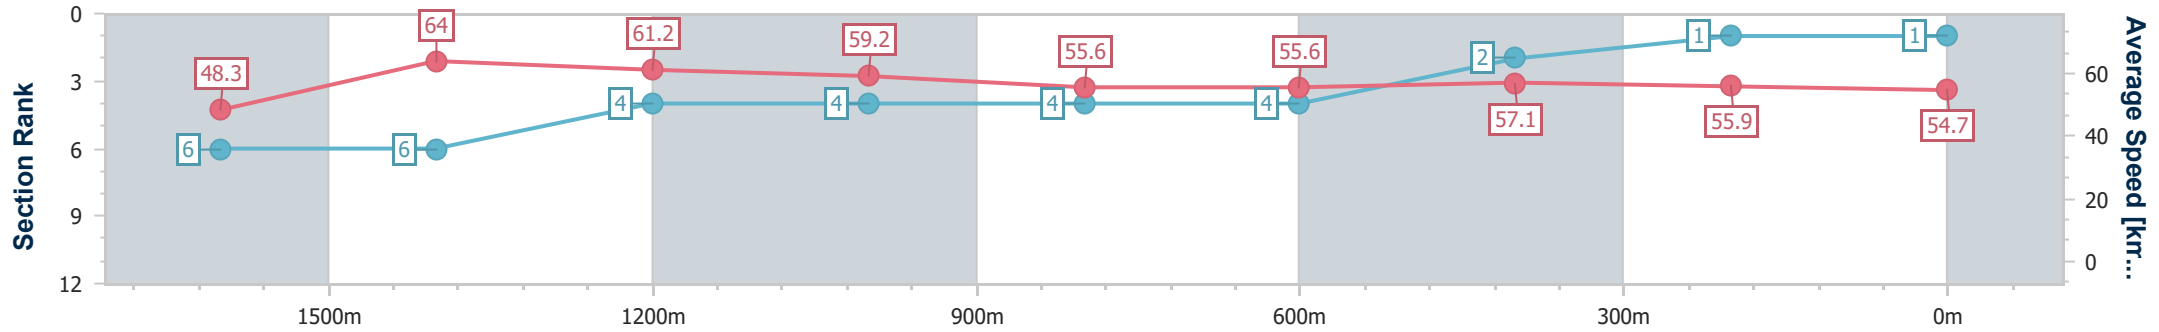

08 June 2024 - 19:10

Track Rating: Good 4, Weather: Fine, Rail Position: True

Section	Overall	1600m	1400m	1200m	1000m	800m	600m	400m	200m
Section Times	2:01.85 [1] (0:21.47)	1:40.38 [6] (0:11.25)	1:29.13 [6] (0:11.86)	1:17.27 [4] (0:12.22)	1:05.05 [4] (0:13.07)	0:51.98 [4] (0:13.05)	0:38.93 [4] (0:12.80)	0:26.13 [2] (0:12.98)	0:13.15 [1] (0:13.15)
Average Speed [km/h]	48.3	64.0	61.2	59.2	55.6	55.6	57.1	55.9	54.7
Top Speed [km/h]	64.9	65.1	65.1	60.7	57.1	57.6	57.9	57.0	55.4
Avg. Dist. to Rail [m]	6.3	0.7	1.7	3.1	2.7	2.5	3.2	1.5	0.6
Avg. Stride Freq. [Hz]	2.2	2.3	2.3	2.3	2.2	2.2	2.3	2.3	2.2
Avg. Stride Length [m]	6.0	7.8	7.6	7.2	7.0	7.0	7.0	6.9	6.9