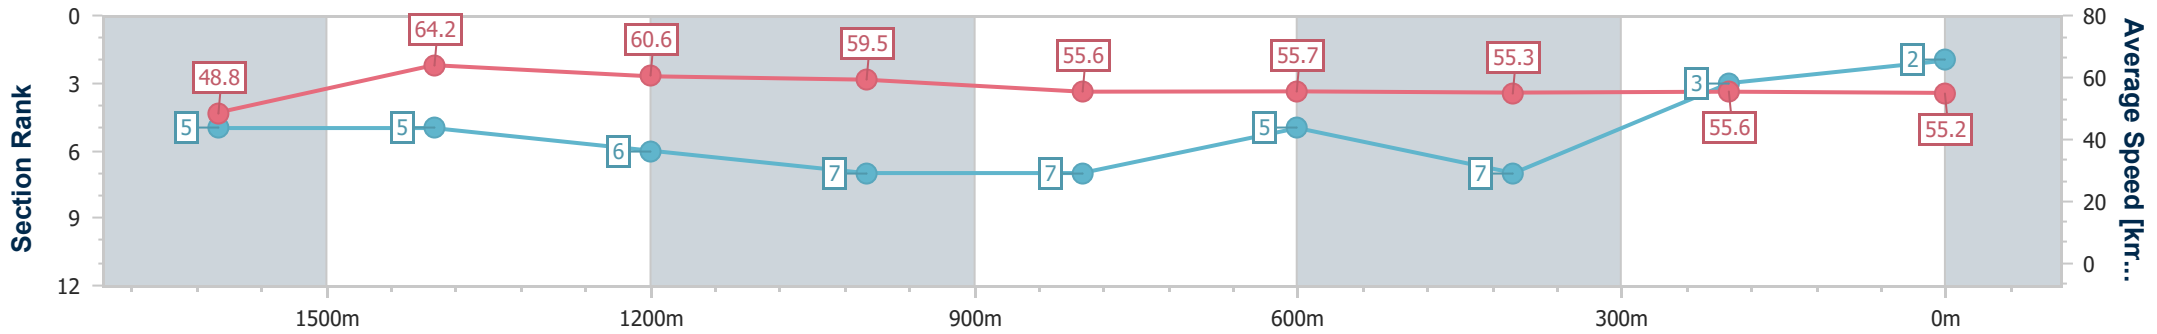

Horse/Jockey Name	Unusual Melody
Final Rank	2
Fastest Section Time (Section)	0:11.29 (1600m)
Top Speed [km/h] (Section)	65.6 (1600m)
Race State	Finished

Toowoomba QLD Professional
Race 6: FINNEY'S PROTECTIVE COATINGS Maiden Handicap - 1890m

08 June 2024 - 19:10

Track Rating: Good 4, Weather: Fine, Rail Position: True

Section	Overall	1600m	1400m	1200m	1000m	800m	600m	400m	200m
Section Times	2:02.30 [2] (0:21.38)	1:40.92 [5] (0:11.29)	1:29.63 [5] (0:12.20)	1:17.43 [6] (0:12.13)	1:05.30 [7] (0:13.05)	0:52.25 [7] (0:13.03)	0:39.22 [5] (0:13.22)	0:26.00 [7] (0:13.00)	0:13.00 [3] (0:13.00)
Average Speed [km/h]	48.8	64.2	60.6	59.5	55.6	55.7	55.3	55.6	55.2
Top Speed [km/h]	65.4	65.6	64.2	60.9	58.3	57.8	57.5	56.1	55.8
Avg. Dist. to Rail [m]	6.1	2.6	4.0	3.8	2.3	2.5	2.5	2.0	2.3
Avg. Stride Freq. [Hz]	2.3	2.3	2.3	2.3	2.2	2.2	2.2	2.3	2.2
Avg. Stride Length [m]	6.0	7.6	7.4	7.3	7.0	7.0	6.9	6.8	6.8

- [ ] Ranking at each section and finish
- -.-.- No data available at this section
- NA No data available