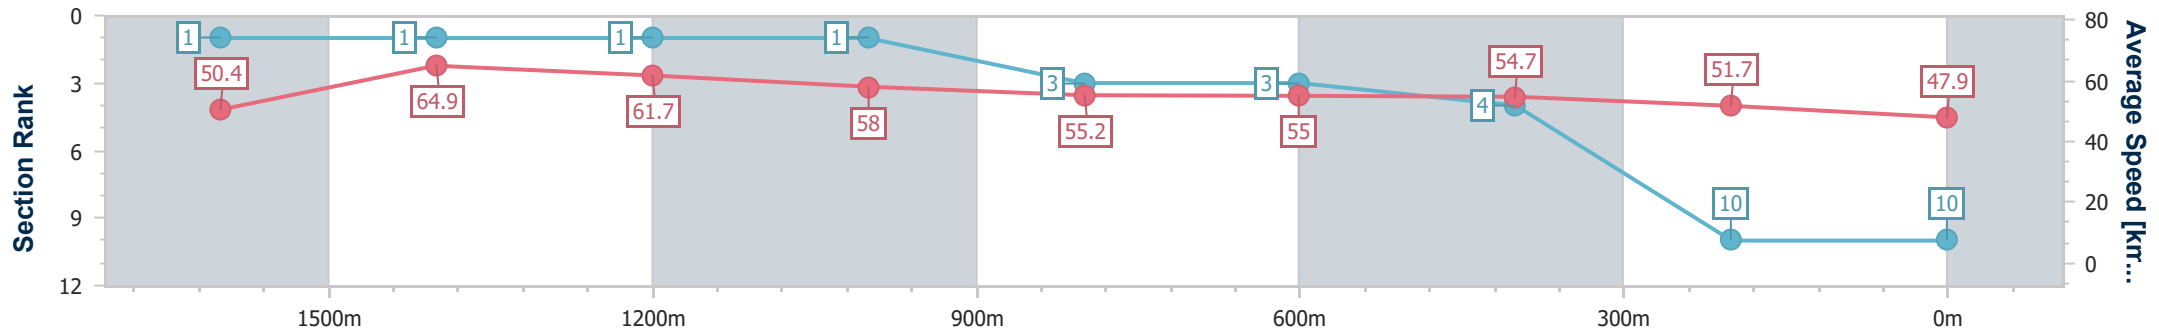

- [ ] Ranking at each section and finish
- .-.- No data available at this section
- NA No data available

Horse/Jockey Name	Yippee Bean
Final Rank	10
Fastest Section Time (Section)	0:11.23 (1600m)
Top Speed [km/h] (Section)	67.2 (Overall)
Race State	Finished

Toowoomba QLD Professional  
Race 6: FINNEY'S PROTECTIVE COATINGS Maiden Handicap - 1890m

08 June 2024 - 19:10

Track Rating: Good 4, Weather: Fine, Rail Position: True

Section	Overall	1600m	1400m	1200m	1000m	800m	600m	400m	200m
Section Times	2:05.15 [10] (0:20.81)	1:44.34 [1] (0:11.23)	1:33.11 [1] (0:11.91)	1:21.20 [1] (0:12.49)	1:08.71 [1] (0:13.18)	0:55.53 [3] (0:13.28)	0:42.25 [3] (0:13.25)	0:29.00 [4] (0:13.96)	0:15.04 [10] (0:15.04)
Average Speed [km/h]	50.4	64.9	61.7	58.0	55.2	55.0	54.7	51.7	47.9
Top Speed [km/h]	67.2	66.3	63.7	60.3	56.6	55.9	55.9	52.4	51.2
Avg. Dist. to Rail [m]	7.4	3.1	3.9	4.4	3.9	3.1	1.6	1.1	0.4
Avg. Stride Freq. [Hz]	2.2	2.1	2.1	2.1	2.1	2.1	2.1	2.1	2.0
Avg. Stride Length [m]	6.4	8.4	8.0	7.7	7.3	7.3	7.2	7.0	6.8