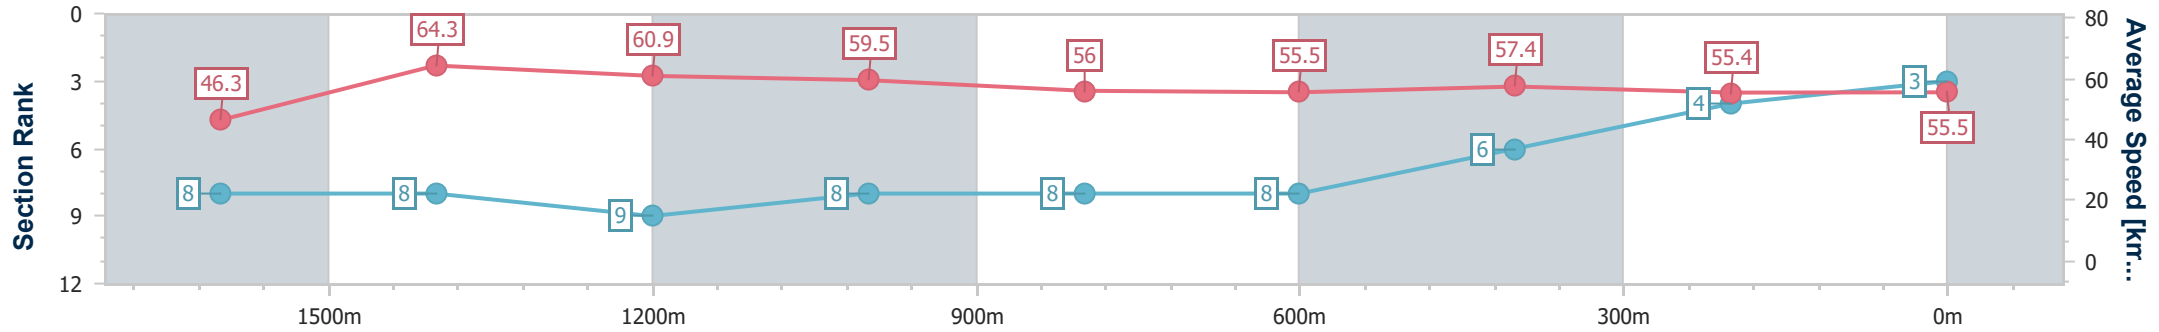

Horse/Jockey Name	In The Picture
Final Rank	3
Fastest Section Time (Section)	0:11.17 (1600m)
Top Speed [km/h] (Section)	66.6 (1600m)
Race State	Finished

Toowoomba QLD Professional
Race 6: FINNEY'S PROTECTIVE COATINGS Maiden Handicap - 1890m

08 June 2024 - 19:10

Track Rating: Good 4, Weather: Fine, Rail Position: True

Section	Overall	1600m	1400m	1200m	1000m	800m	600m	400m	200m
Section Times	2:02.47 [3] (0:22.16)	1:40.31 [8] (0:11.17)	1:29.14 [8] (0:11.91)	1:17.23 [9] (0:12.15)	1:05.08 [8] (0:12.94)	0:52.14 [8] (0:13.05)	0:39.09 [8] (0:12.91)	0:26.18 [6] (0:13.20)	0:12.98 [4] (0:12.98)
Average Speed [km/h]	46.3	64.3	60.9	59.5	56.0	55.5	57.4	55.4	55.5
Top Speed [km/h]	65.3	66.6	63.9	60.0	59.8	58.8	59.7	56.7	62.4
Avg. Dist. to Rail [m]	8.9	1.3	1.4	2.7	1.9	2.1	4.8	4.5	5.8
Avg. Stride Freq. [Hz]	2.3	2.4	2.3	2.3	2.3	2.3	2.4	2.3	2.3
Avg. Stride Length [m]	5.7	7.3	7.3	7.1	6.7	6.7	6.7	6.6	6.8

- [ ] Ranking at each section and finish
- -.-.- No data available at this section
- NA No data available