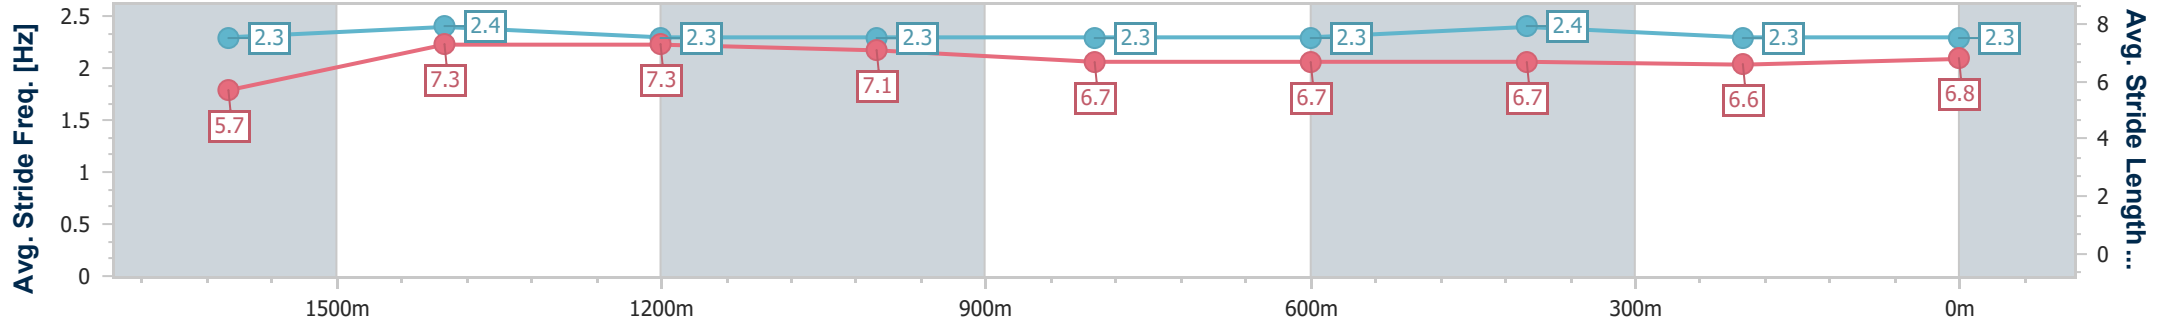

Horse/Jockey Name	In The Picture
Final Rank	3
Fastest Section Time (Section)	0:11.17 (1600m)
Top Speed [km/h] (Section)	66.6 (1600m)
Race State	Finished

Toowoomba QLD Professional
Race 6: FINNEY'S PROTECTIVE COATINGS Maiden Handicap - 1890m

08 June 2024 - 19:10

Track Rating: Good 4, Weather: Fine, Rail Position: True

Section	Overall	1600m	1400m	1200m	1000m	800m	600m	400m	200m
Section Times	2:02.47 [3] (0:22.16)	1:40.31 [8] (0:11.17)	1:29.14 [8] (0:11.91)	1:17.23 [9] (0:12.15)	1:05.08 [8] (0:12.94)	0:52.14 [8] (0:13.05)	0:39.09 [8] (0:12.91)	0:26.18 [6] (0:13.20)	0:12.98 [4] (0:12.98)
Average Speed [km/h]	46.3	64.3	60.9	59.5	56.0	55.5	57.4	55.4	55.5
Top Speed [km/h]	65.3	66.6	63.9	60.0	59.8	58.8	59.7	56.7	62.4
Avg. Dist. to Rail [m]	8.9	1.3	1.4	2.7	1.9	2.1	4.8	4.5	5.8
Avg. Stride Freq. [Hz]	2.3	2.4	2.3	2.3	2.3	2.3	2.4	2.3	2.3
Avg. Stride Length [m]	5.7	7.3	7.3	7.1	6.7	6.7	6.7	6.6	6.8

- [ ] Ranking at each section and finish
- -.-.- No data available at this section
- NA No data available