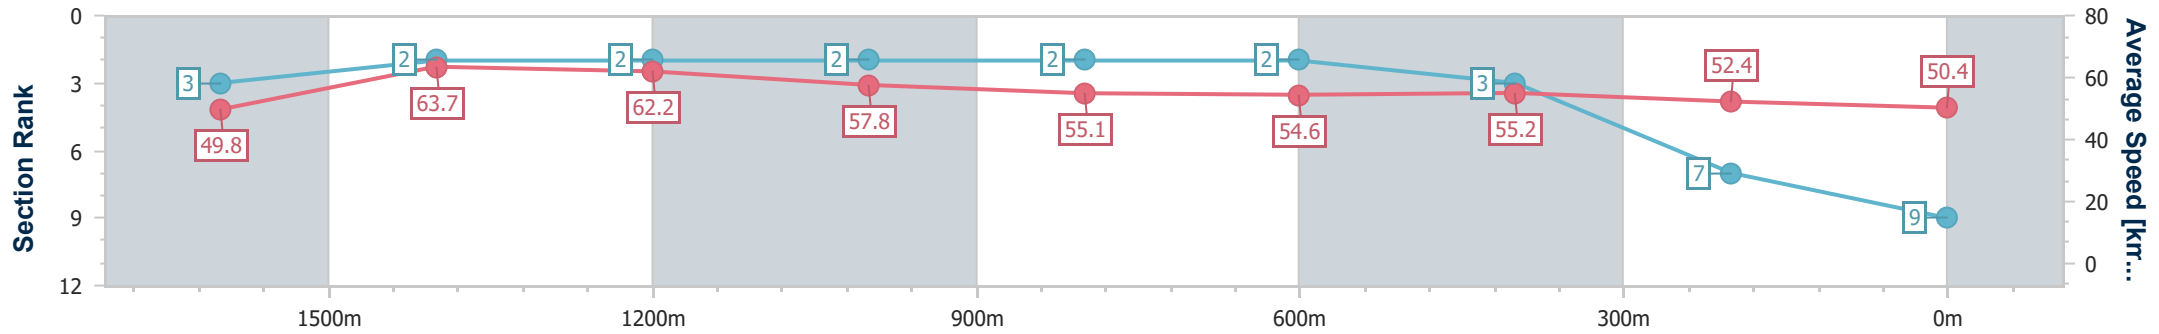

- [ ] Ranking at each section and finish
- .-.- No data available at this section
- NA No data available

Horse/Jockey Name	Pariah On Fire
Final Rank	9
Fastest Section Time (Section)	0:11.33 (1600m)
Top Speed [km/h] (Section)	66.2 (Overall)
Race State	Finished

Toowoomba QLD Professional  
Race 6: FINNEY'S PROTECTIVE COATINGS Maiden Handicap - 1890m

08 June 2024 - 19:10

Track Rating: Good 4, Weather: Fine, Rail Position: True

Section	Overall	1600m	1400m	1200m	1000m	800m	600m	400m	200m
Section Times	2:03.88 [9] (0:20.95)	1:42.93 [3] (0:11.33)	1:31.60 [2] (0:11.69)	1:19.91 [2] (0:12.47)	1:07.44 [2] (0:13.18)	0:54.26 [2] (0:13.23)	0:41.03 [2] (0:13.01)	0:28.02 [3] (0:13.70)	0:14.32 [7] (0:14.32)
Average Speed [km/h]	49.8	63.7	62.2	57.8	55.1	54.6	55.2	52.4	50.4
Top Speed [km/h]	66.2	66.0	66.0	60.0	56.0	55.7	56.6	54.0	52.3
Avg. Dist. to Rail [m]	5.1	1.4	1.8	1.9	2.2	1.4	0.8	0.8	1.7
Avg. Stride Freq. [Hz]	2.3	2.4	2.3	2.2	2.2	2.3	2.3	2.3	2.2
Avg. Stride Length [m]	6.0	7.5	7.5	7.1	6.9	6.8	6.6	6.3	6.3