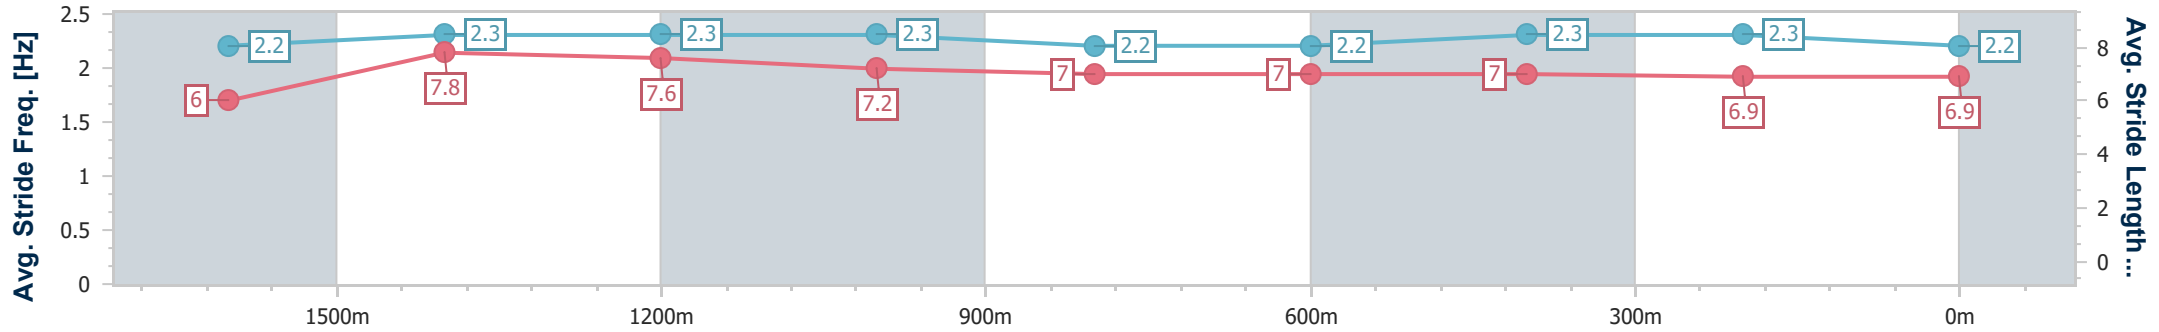

08 June 2024 - 19:10

Track Rating: Good 4, Weather: Fine, Rail Position: True

Section	Overall	1600m	1400m	1200m	1000m	800m	600m	400m	200m
Section Times	2:01.85 [1] (0:21.47)	1:40.38 [6] (0:11.25)	1:29.13 [6] (0:11.86)	1:17.27 [4] (0:12.22)	1:05.05 [4] (0:13.07)	0:51.98 [4] (0:13.05)	0:38.93 [4] (0:12.80)	0:26.13 [2] (0:12.98)	0:13.15 [1] (0:13.15)
Average Speed [km/h]	48.3	64.0	61.2	59.2	55.6	55.6	57.1	55.9	54.7
Top Speed [km/h]	64.9	65.1	65.1	60.7	57.1	57.6	57.9	57.0	55.4
Avg. Dist. to Rail [m]	6.3	0.7	1.7	3.1	2.7	2.5	3.2	1.5	0.6
Avg. Stride Freq. [Hz]	2.2	2.3	2.3	2.3	2.2	2.2	2.3	2.3	2.2
Avg. Stride Length [m]	6.0	7.8	7.6	7.2	7.0	7.0	7.0	6.9	6.9