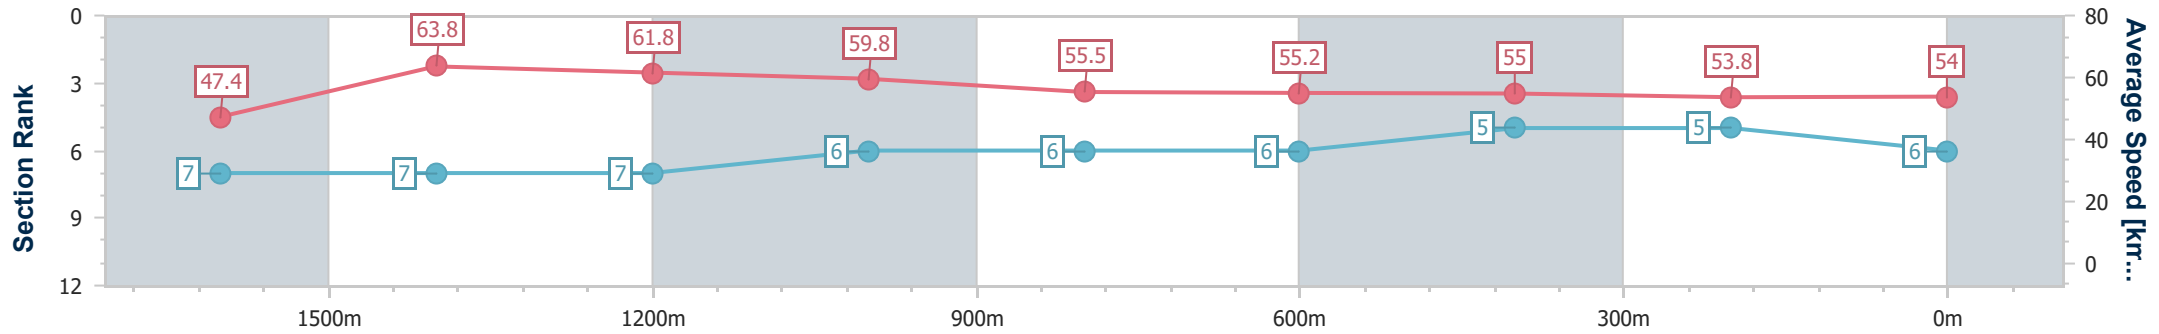

Horse/Jockey Name	Cry Me A River
Final Rank	6
Fastest Section Time (Section)	0:11.26 (1600m)
Top Speed [km/h] (Section)	65.9 (1600m)
Race State	Finished

Toowoomba QLD Professional
Race 6: FINNEY'S PROTECTIVE COATINGS Maiden Handicap - 1890m

08 June 2024 - 19:10

Track Rating: Good 4, Weather: Fine, Rail Position: True

Section	Overall	1600m	1400m	1200m	1000m	800m	600m	400m	200m				
Section Times	2:02.85 [6] (0:21.90)	1:40.95 [7] (0:11.26)	1:29.69 [7] (0:11.71)	1:17.98 [7] (0:12.11)	1:05.87 [6] (0:13.01)	0:52.86 [6] (0:13.12)	0:39.74 [6] (0:13.10)	0:26.64 [5] (0:13.29)	0:13.35 [5]				
Average Speed [km/h]	47.4	63.8	61.8	59.8	55.5	55.2	55.0	53.8	54.0				
Top Speed [km/h]	64.2	65.9	65.5	60.8	58.0	57.9	58.3	54.9	54.1				
Avg. Dist. to Rail [m]	5.6	0.9	1.2	2.0	1.5	0.8	0.4	1.6	2.7				
Avg. Stride Freq. [Hz]	2.3	2.4	2.3	2.3	2.2	2.3	2.3	2.3	2.3				
Avg. Stride Length [m]	5.8	7.6	7.4	7.2	6.9	6.7	6.5	6.4	6.5				

- [ ] Ranking at each section and finish
- -.-.- No data available at this section
- NA No data available