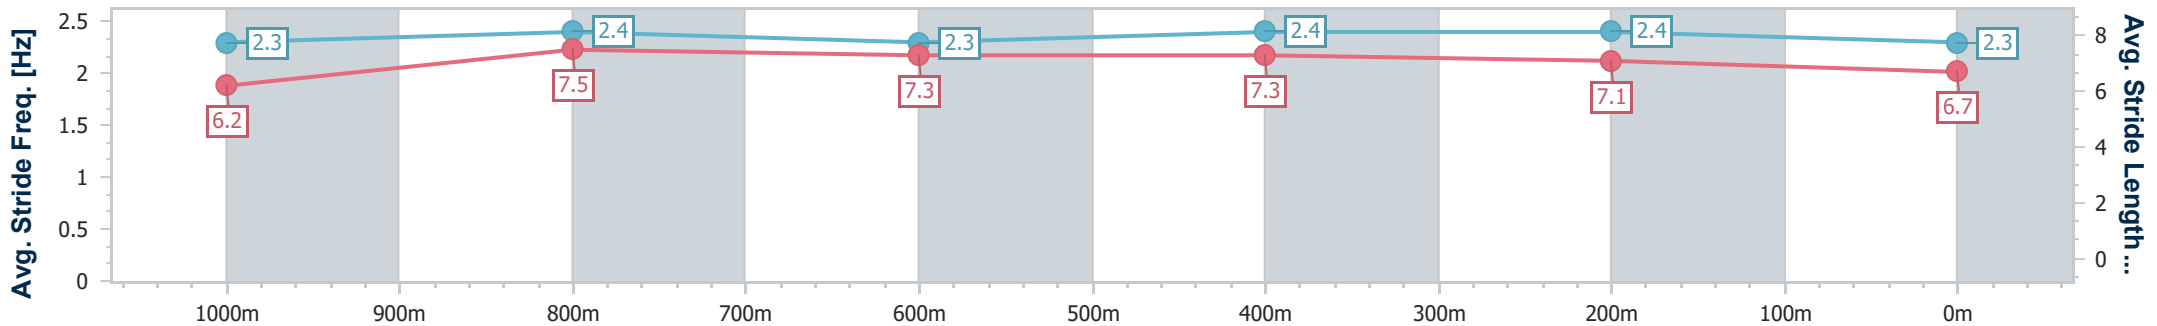

Sunshine Coast QLD Professional  
 Race 6: CALOUNDRA RSL SUB BRANCH BENCHMARK 65  
 Handicap - 1200m  
 09 June 2024 - 15:15

Track Rating: Soft 6, Weather: Fine, Rail Position: +5m

Section	Overall	1000m	800m	600m	400m	200m
Section Times	1:13.06 [10] (0:14.42)	0:58.64 [10] (0:11.53)	0:47.11 [10] (0:11.84)	0:35.27 [10] (0:11.48)	0:23.79 [9] (0:11.28)	0:12.51 [10] (0:12.51)
Average Speed [km/h]	50.0	62.7	61.1	62.6	63.9	57.5
Top Speed [km/h]	63.2	64.9	61.7	64.3	65.1	61.0
Avg. Dist. to Rail [m]	6.1	2.5	0.6	0.3	1.1	2.7
Avg. Stride Freq. [Hz]	2.2	2.4	2.3	2.4	2.5	2.3
Avg. Stride Length [m]	6.2	7.4	7.3	7.3	7.2	6.8

- [ ] Ranking at each section and finish
- .-.- No data available at this section
- NA No data available

Horse/Jockey Name	Ready To Boom
Final Rank	11
Fastest Section Time (Section)	0:11.27 (1000m)
Top Speed [km/h] (Section)	66.6 (Overall)
Race State	Finished

Sunshine Coast QLD Professional  
 Race 6: CALOUNDRA RSL SUB BRANCH BENCHMARK 65  
 Handicap - 1200m  
 09 June 2024 - 15:15

Track Rating: Soft 6, Weather: Fine, Rail Position: +5m

Section	Overall	1000m	800m	600m	400m	200m
Section Times	1:13.47 [11] (0:13.89)	0:59.58 [4] (0:11.27)	0:48.31 [3] (0:11.84)	0:36.47 [3] (0:11.74)	0:24.73 [4] (0:11.72)	0:13.01 [8] (0:13.01)
Average Speed [km/h]	51.7	64.5	61.7	62.0	61.6	55.3
Top Speed [km/h]	66.6	66.1	62.4	62.9	63.0	59.4
Avg. Dist. to Rail [m]	2.5	1.9	2.9	1.8	2.3	2.4
Avg. Stride Freq. [Hz]	2.3	2.4	2.3	2.4	2.4	2.3
Avg. Stride Length [m]	6.2	7.5	7.3	7.3	7.1	6.7