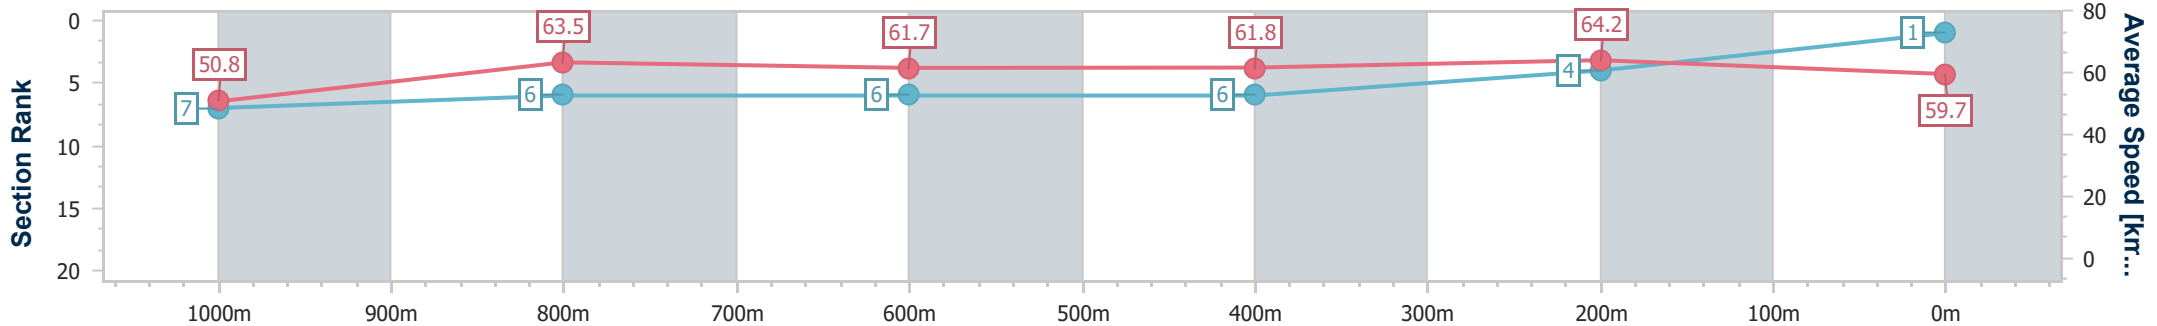

Track Rating: Soft 6, Weather: Fine, Rail Position: +5m

Section	Overall	1000m	800m	600m	400m	200m
Section Times	1:12.18 [1] (0:14.16)	0:58.02 [7] (0:11.40)	0:46.62 [6] (0:11.69)	0:34.93 [6] (0:11.63)	0:23.30 [6] (0:11.21)	0:12.09 [4] (0:12.09)
Average Speed [km/h]	50.8	63.5	61.7	61.8	64.2	59.7
Top Speed [km/h]	64.1	64.6	61.9	63.6	65.9	63.0
Avg. Dist. to Rail [m]	4.3	2.4	0.4	0.4	3.7	5.1
Avg. Stride Freq. [Hz]	2.2	2.3	2.2	2.2	2.4	2.3
Avg. Stride Length [m]	6.5	7.8	7.7	7.7	7.4	7.2