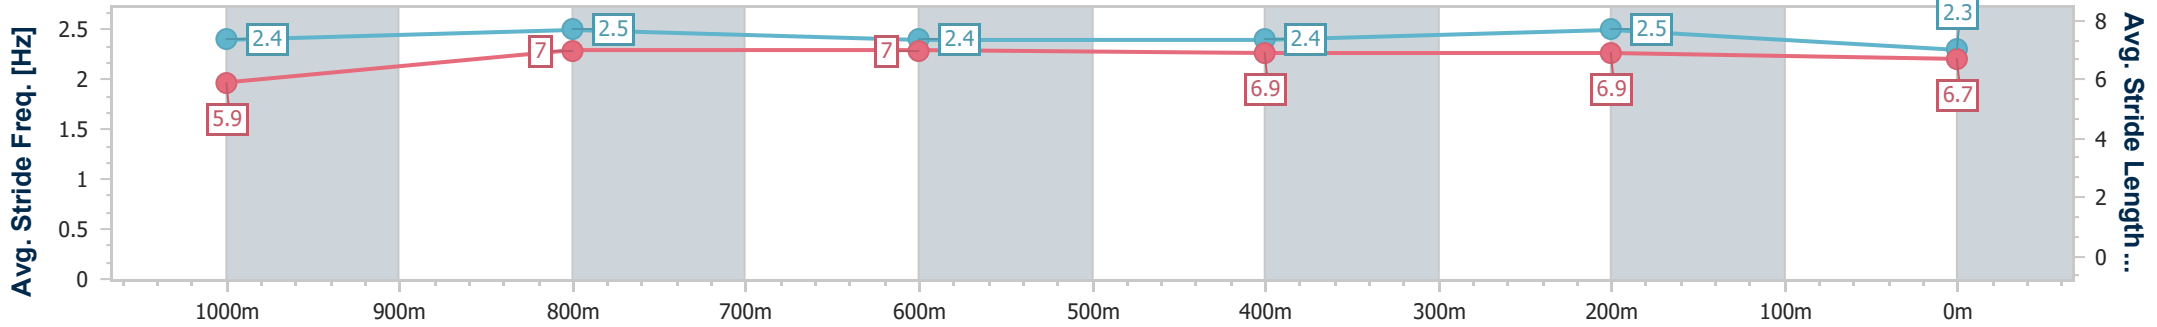

Horse/Jockey Name	Masterplan
Final Rank	7
Fastest Section Time (Section)	0:11.24 (1000m)
Top Speed [km/h] (Section)	67.6 (Overall)
Race State	Finished

Sunshine Coast QLD Professional
Race 6: CALOUNDRA RSL SUB BRANCH BENCHMARK 65
Handicap - 1200m

09 June 2024 - 15:15

Track Rating: Soft 6, Weather: Fine, Rail Position: +5m

Section	Overall	1000m	800m	600m	400m	200m
Section Times	1:12.84 [7] (0:13.75)	0:59.09 [1] (0:11.24)	0:47.85 [1] (0:11.77)	0:36.08 [1] (0:11.52)	0:24.56 [1] (0:11.62)	0:12.94 [1] (0:12.94)
Average Speed [km/h]	52.4	64.5	61.1	61.5	61.9	55.8
Top Speed [km/h]	67.6	67.0	61.6	62.0	63.6	59.3
Avg. Dist. to Rail [m]	8.7	3.0	1.4	3.2	3.0	1.2
Avg. Stride Freq. [Hz]	2.4	2.5	2.4	2.4	2.5	2.3
Avg. Stride Length [m]	5.9	7.0	7.0	6.9	6.9	6.7

- [ ] Ranking at each section and finish
- -.-.- No data available at this section
- NA No data available