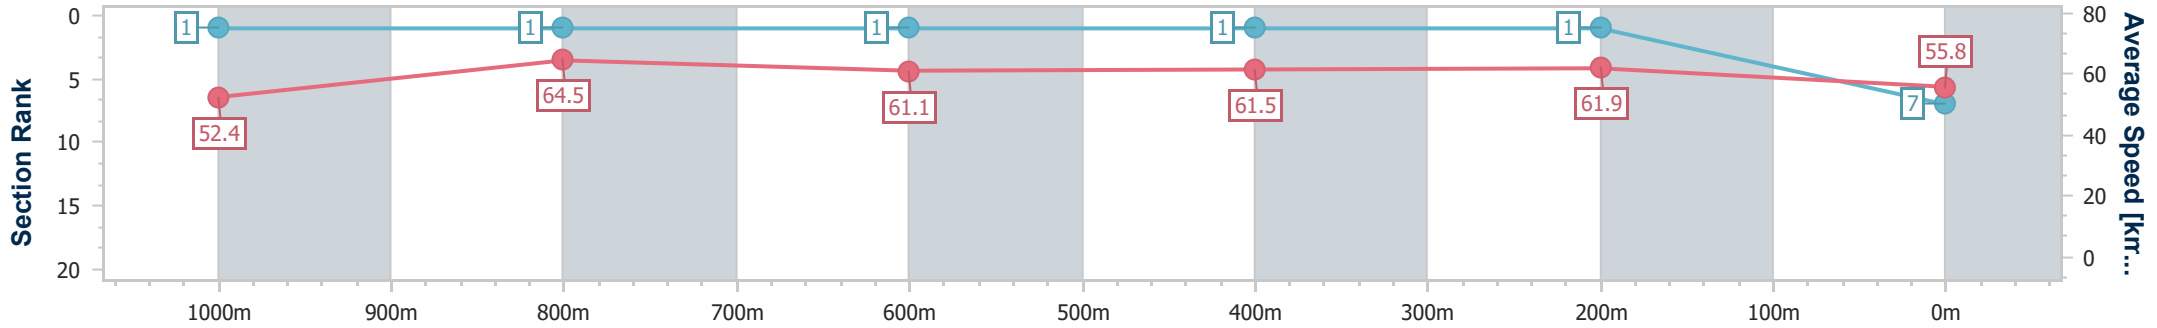

- [ ] Ranking at each section and finish
- .-.- No data available at this section
- NA No data available

Horse/Jockey Name	Masterplan
Final Rank	7
Fastest Section Time (Section)	0:11.24 (1000m)
Top Speed [km/h] (Section)	67.6 (Overall)
Race State	Finished

Sunshine Coast QLD Professional  
 Race 6: CALOUNDRA RSL SUB BRANCH BENCHMARK 65  
 Handicap - 1200m

09 June 2024 - 15:15

Track Rating: Soft 6, Weather: Fine, Rail Position: +5m

Section	Overall	1000m	800m	600m	400m	200m
Section Times	1:12.84 [7] (0:13.75)	0:59.09 [1] (0:11.24)	0:47.85 [1] (0:11.77)	0:36.08 [1] (0:11.52)	0:24.56 [1] (0:11.62)	0:12.94 [1] (0:12.94)
Average Speed [km/h]	52.4	64.5	61.1	61.5	61.9	55.8
Top Speed [km/h]	67.6	67.0	61.6	62.0	63.6	59.3
Avg. Dist. to Rail [m]	8.7	3.0	1.4	3.2	3.0	1.2
Avg. Stride Freq. [Hz]	2.4	2.5	2.4	2.4	2.5	2.3
Avg. Stride Length [m]	5.9	7.0	7.0	6.9	6.9	6.7