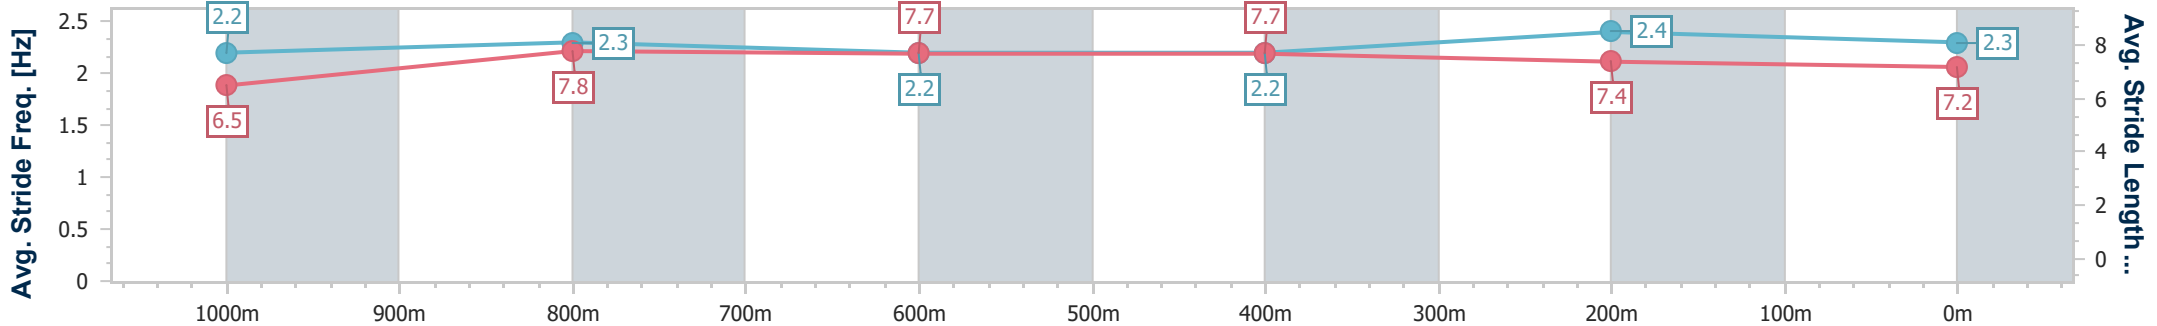

Track Rating: Soft 6, Weather: Fine, Rail Position: +5m

Section	Overall	1000m	800m	600m	400m	200m
Section Times	1:12.18 [1] (0:14.16)	0:58.02 [7] (0:11.40)	0:46.62 [6] (0:11.69)	0:34.93 [6] (0:11.63)	0:23.30 [6] (0:11.21)	0:12.09 [4] (0:12.09)
Average Speed [km/h]	50.8	63.5	61.7	61.8	64.2	59.7
Top Speed [km/h]	64.1	64.6	61.9	63.6	65.9	63.0
Avg. Dist. to Rail [m]	4.3	2.4	0.4	0.4	3.7	5.1
Avg. Stride Freq. [Hz]	2.2	2.3	2.2	2.2	2.4	2.3
Avg. Stride Length [m]	6.5	7.8	7.7	7.7	7.4	7.2