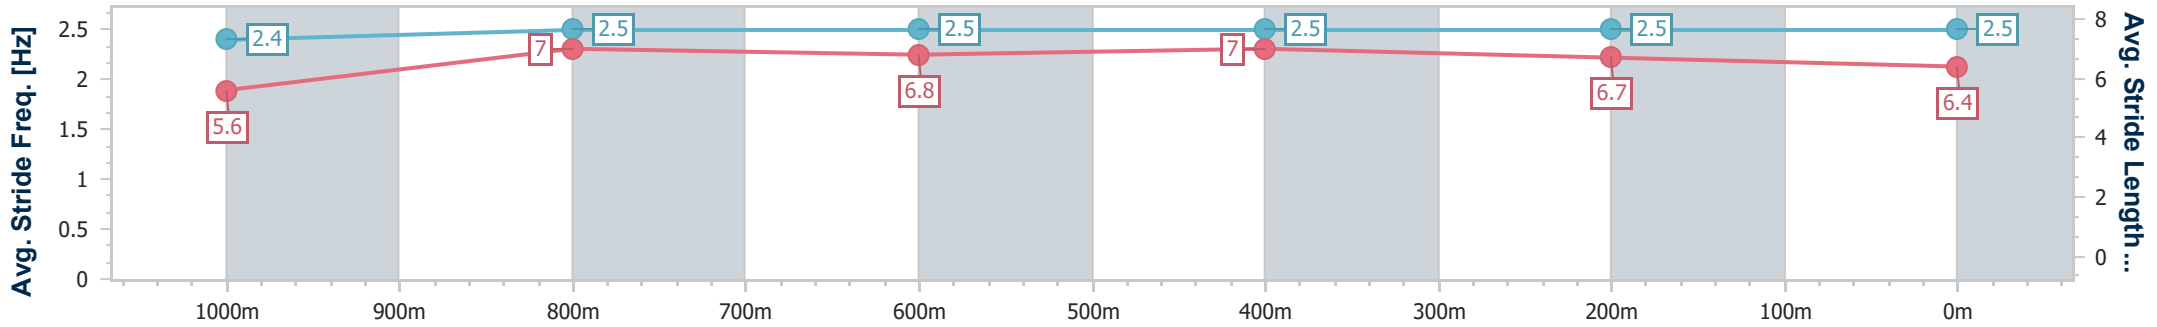

Sunshine Coast QLD Professional  
 Race 6: CALOUNDRA RSL SUB BRANCH BENCHMARK 65  
 Handicap - 1200m  
 09 June 2024 - 15:15

Track Rating: Soft 6, Weather: Fine, Rail Position: +5m

Section	Overall	1000m	800m	600m	400m	200m
Section Times	1:13.47 [11] (0:13.89)	0:59.58 [4] (0:11.27)	0:48.31 [3] (0:11.84)	0:36.47 [3] (0:11.74)	0:24.73 [4] (0:11.72)	0:13.01 [8] (0:13.01)
Average Speed [km/h]	51.7	64.5	61.7	62.0	61.6	55.3
Top Speed [km/h]	66.6	66.1	62.4	62.9	63.0	59.4
Avg. Dist. to Rail [m]	2.5	1.9	2.9	1.8	2.3	2.4
Avg. Stride Freq. [Hz]	2.3	2.4	2.3	2.4	2.4	2.3
Avg. Stride Length [m]	6.2	7.5	7.3	7.3	7.1	6.7

- [ ] Ranking at each section and finish
- .-.- No data available at this section
- NA No data available

Horse/Jockey Name	Radegast
Final Rank	12
Fastest Section Time (Section)	0:11.21 (1000m)
Top Speed [km/h] (Section)	69.6 (1000m)
Race State	Finished

Sunshine Coast QLD Professional  
 Race 6: CALOUNDRA RSL SUB BRANCH BENCHMARK 65  
 Handicap - 1200m  
 09 June 2024 - 15:15

Track Rating: Soft 6, Weather: Fine, Rail Position: +5m

Section	Overall	1000m	800m	600m	400m	200m
Section Times	1:13.80 [12] (0:14.81)	0:58.99 [12] (0:11.21)	0:47.78 [11] (0:11.84)	0:35.94 [11] (0:11.58)	0:24.36 [12] (0:11.66)	0:12.70 [12] (0:12.70)
Average Speed [km/h]	48.6	64.7	61.0	62.0	61.6	56.8
Top Speed [km/h]	65.6	69.6	61.9	62.5	62.9	60.3
Avg. Dist. to Rail [m]	1.7	1.6	0.7	0.5	0.6	0.7
Avg. Stride Freq. [Hz]	2.4	2.5	2.5	2.5	2.5	2.5
Avg. Stride Length [m]	5.6	7.0	6.8	7.0	6.7	6.4