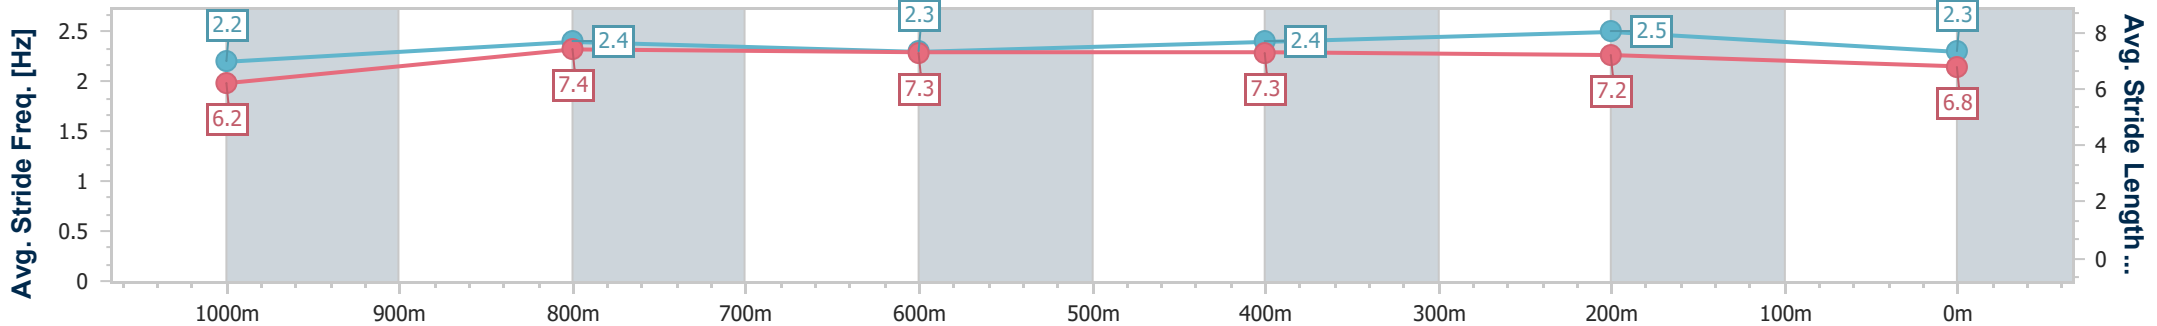

Sunshine Coast QLD Professional  
 Race 6: CALOUNDRA RSL SUB BRANCH BENCHMARK 65  
 Handicap - 1200m  
 09 June 2024 - 15:15

Track Rating: Soft 6, Weather: Fine, Rail Position: +5m

Section	Overall	1000m	800m	600m	400m	200m
Section Times	1:12.90 [9] (0:14.72)	0:58.18 [11] (0:11.40)	0:46.78 [12] (0:11.79)	0:34.99 [12] (0:11.51)	0:23.48 [11] (0:11.19)	0:12.29 [11] (0:12.29)
Average Speed [km/h]	49.0	63.4	61.6	62.9	64.2	58.7
Top Speed [km/h]	62.8	64.6	62.4	64.2	66.1	62.2
Avg. Dist. to Rail [m]	5.4	3.0	1.1	0.6	1.7	1.2
Avg. Stride Freq. [Hz]	2.2	2.3	2.3	2.3	2.4	2.3
Avg. Stride Length [m]	6.2	7.5	7.4	7.5	7.3	7.1

- [ ] Ranking at each section and finish
- .-.- No data available at this section
- NA No data available

Horse/Jockey Name	Raoul
Final Rank	10
Fastest Section Time (Section)	0:11.28 (400m)
Top Speed [km/h] (Section)	65.1 (400m)
Race State	Finished

Sunshine Coast QLD Professional  
 Race 6: CALOUNDRA RSL SUB BRANCH BENCHMARK 65  
 Handicap - 1200m  
 09 June 2024 - 15:15

Track Rating: Soft 6, Weather: Fine, Rail Position: +5m

Section	Overall	1000m	800m	600m	400m	200m
Section Times	1:13.06 [10] (0:14.42)	0:58.64 [10] (0:11.53)	0:47.11 [10] (0:11.84)	0:35.27 [10] (0:11.48)	0:23.79 [9] (0:11.28)	0:12.51 [10] (0:12.51)
Average Speed [km/h]	50.0	62.7	61.1	62.6	63.9	57.5
Top Speed [km/h]	63.2	64.9	61.7	64.3	65.1	61.0
Avg. Dist. to Rail [m]	6.1	2.5	0.6	0.3	1.1	2.7
Avg. Stride Freq. [Hz]	2.2	2.4	2.3	2.4	2.5	2.3
Avg. Stride Length [m]	6.2	7.4	7.3	7.3	7.2	6.8