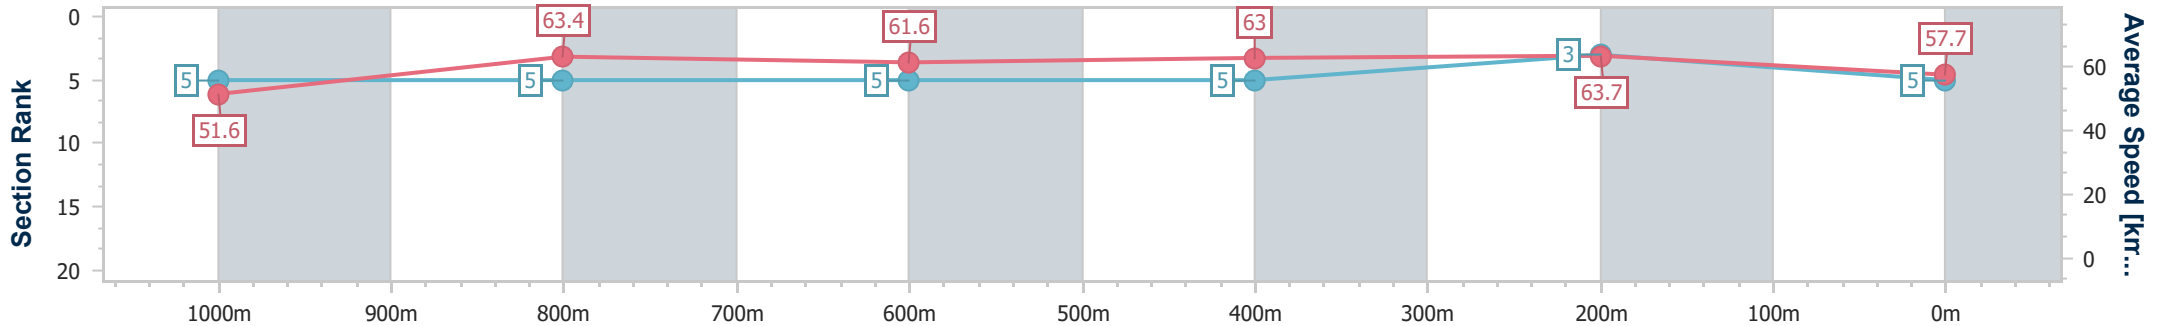

Horse/Jockey Name	Crazy Brave
Final Rank	5
Fastest Section Time (Section)	0:11.28 (400m)
Top Speed [km/h] (Section)	64.9 (400m)
Race State	Finished

Sunshine Coast QLD Professional
Race 6: CALOUNDRA RSL SUB BRANCH BENCHMARK 65
Handicap - 1200m

09 June 2024 - 15:15

Track Rating: Soft 6, Weather: Fine, Rail Position: +5m

Section	Overall	1000m	800m	600m	400m	200m
Section Times	1:12.56 [5] (0:13.99)	0:58.57 [5] (0:11.48)	0:47.09 [5] (0:11.77)	0:35.32 [5] (0:11.52)	0:23.80 [5] (0:11.28)	0:12.52 [3] (0:12.52)
Average Speed [km/h]	51.6	63.4	61.6	63.0	63.7	57.7
Top Speed [km/h]	64.6	64.1	62.1	64.6	64.9	61.7
Avg. Dist. to Rail [m]	6.6	4.1	1.7	1.0	5.0	7.9
Avg. Stride Freq. [Hz]	2.3	2.3	2.3	2.3	2.4	2.3
Avg. Stride Length [m]	6.2	7.5	7.4	7.5	7.4	7.0

- [ ] Ranking at each section and finish
- -.-.- No data available at this section
- NA No data available