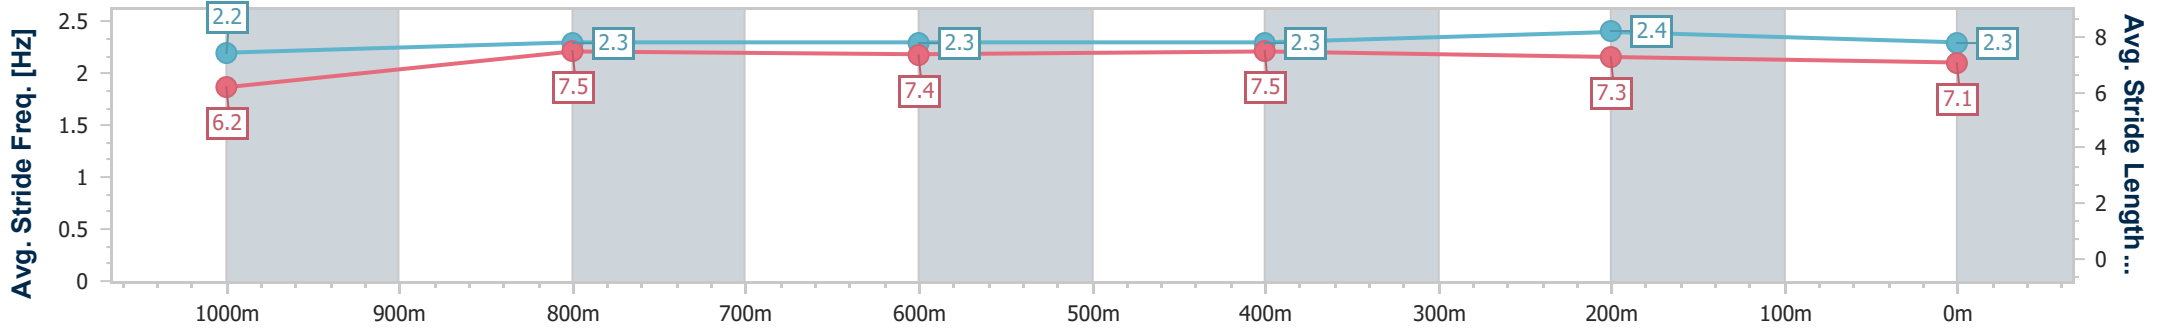

- [ ] Ranking at each section and finish
- .-.- No data available at this section
- NA No data available

Horse/Jockey Name	Deferential
Final Rank	9
Fastest Section Time (Section)	0:11.19 (400m)
Top Speed [km/h] (Section)	66.1 (400m)
Race State	Finished

Sunshine Coast QLD Professional  
 Race 6: CALOUNDRA RSL SUB BRANCH BENCHMARK 65  
 Handicap - 1200m  
 09 June 2024 - 15:15

Track Rating: Soft 6, Weather: Fine, Rail Position: +5m

Section	Overall	1000m	800m	600m	400m	200m
Section Times	1:12.90 [9] (0:14.72)	0:58.18 [11] (0:11.40)	0:46.78 [12] (0:11.79)	0:34.99 [12] (0:11.51)	0:23.48 [11] (0:11.19)	0:12.29 [11] (0:12.29)
Average Speed [km/h]	49.0	63.4	61.6	62.9	64.2	58.7
Top Speed [km/h]	62.8	64.6	62.4	64.2	66.1	62.2
Avg. Dist. to Rail [m]	5.4	3.0	1.1	0.6	1.7	1.2
Avg. Stride Freq. [Hz]	2.2	2.3	2.3	2.3	2.4	2.3
Avg. Stride Length [m]	6.2	7.5	7.4	7.5	7.3	7.1