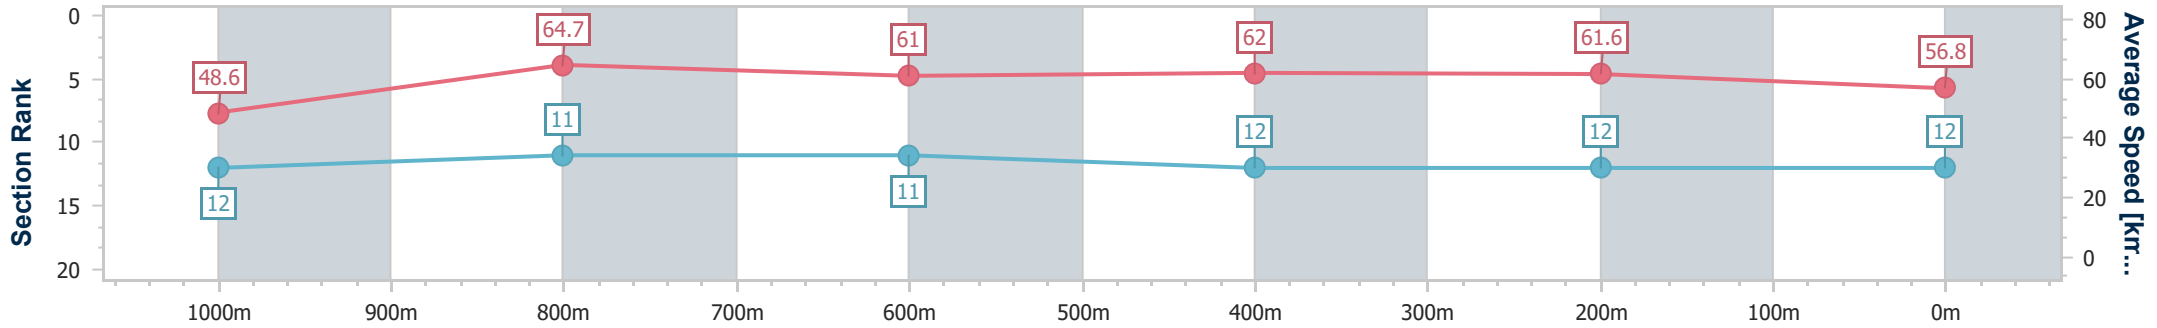

Sunshine Coast QLD Professional  
 Race 6: CALOUNDRA RSL SUB BRANCH BENCHMARK 65  
 Handicap - 1200m  
 09 June 2024 - 15:15

Track Rating: Soft 6, Weather: Fine, Rail Position: +5m

Section	Overall	1000m	800m	600m	400m	200m
Section Times	1:13.47 [11] (0:13.89)	0:59.58 [4] (0:11.27)	0:48.31 [3] (0:11.84)	0:36.47 [3] (0:11.74)	0:24.73 [4] (0:11.72)	0:13.01 [8] (0:13.01)
Average Speed [km/h]	51.7	64.5	61.7	62.0	61.6	55.3
Top Speed [km/h]	66.6	66.1	62.4	62.9	63.0	59.4
Avg. Dist. to Rail [m]	2.5	1.9	2.9	1.8	2.3	2.4
Avg. Stride Freq. [Hz]	2.3	2.4	2.3	2.4	2.4	2.3
Avg. Stride Length [m]	6.2	7.5	7.3	7.3	7.1	6.7

- [ ] Ranking at each section and finish
- .-.- No data available at this section
- NA No data available

Horse/Jockey Name	Radegast
Final Rank	12
Fastest Section Time (Section)	0:11.21 (1000m)
Top Speed [km/h] (Section)	69.6 (1000m)
Race State	Finished

Sunshine Coast QLD Professional  
 Race 6: CALOUNDRA RSL SUB BRANCH BENCHMARK 65  
 Handicap - 1200m  
 09 June 2024 - 15:15

Track Rating: Soft 6, Weather: Fine, Rail Position: +5m

Section	Overall	1000m	800m	600m	400m	200m
Section Times	1:13.80 [12] (0:14.81)	0:58.99 [12] (0:11.21)	0:47.78 [11] (0:11.84)	0:35.94 [11] (0:11.58)	0:24.36 [12] (0:11.66)	0:12.70 [12] (0:12.70)
Average Speed [km/h]	48.6	64.7	61.0	62.0	61.6	56.8
Top Speed [km/h]	65.6	69.6	61.9	62.5	62.9	60.3
Avg. Dist. to Rail [m]	1.7	1.6	0.7	0.5	0.6	0.7
Avg. Stride Freq. [Hz]	2.4	2.5	2.5	2.5	2.5	2.5
Avg. Stride Length [m]	5.6	7.0	6.8	7.0	6.7	6.4