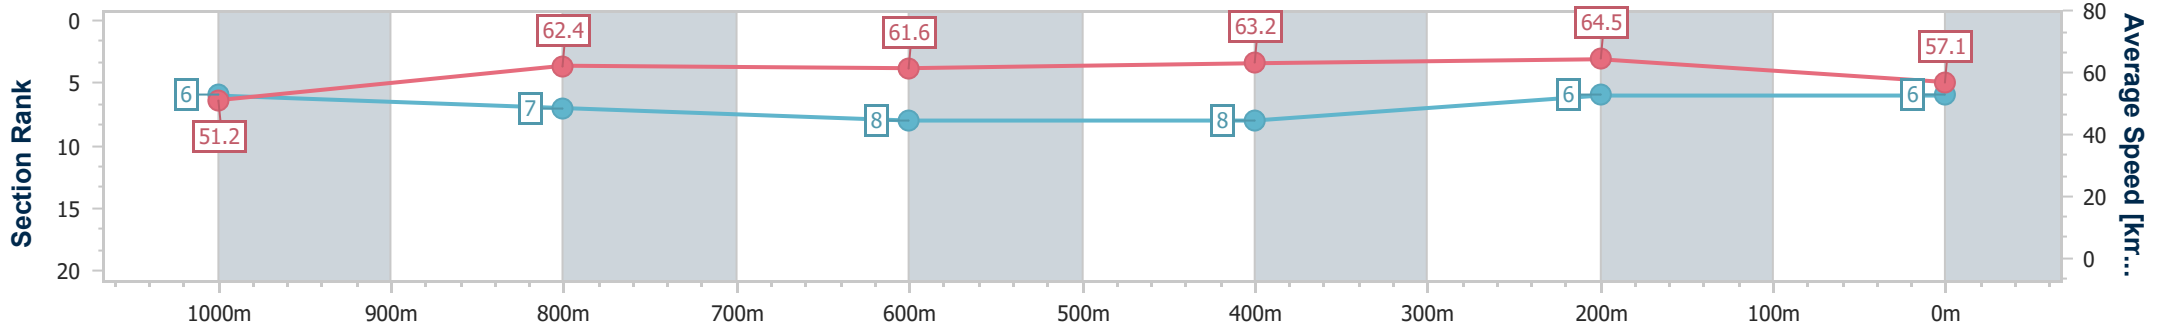

Horse/Jockey Name	Liberty Steps
Final Rank	6
Fastest Section Time (Section)	0:11.13 (400m)
Top Speed [km/h] (Section)	66.1 (400m)
Race State	Finished

Sunshine Coast QLD Professional
Race 6: CALOUNDRA RSL SUB BRANCH BENCHMARK 65
Handicap - 1200m
09 June 2024 - 15:15

Track Rating: Soft 6, Weather: Fine, Rail Position: +5m

Section	Overall	1000m	800m	600m	400m	200m
Section Times	1:12.80 [6] (0:14.09)	0:58.71 [6] (0:11.63)	0:47.08 [7] (0:11.82)	0:35.26 [8] (0:11.49)	0:23.77 [8] (0:11.13)	0:12.64 [6] (0:12.64)
Average Speed [km/h]	51.2	62.4	61.6	63.2	64.5	57.1
Top Speed [km/h]	62.8	63.6	62.2	65.5	66.1	62.3
Avg. Dist. to Rail [m]	7.7	4.0	1.6	1.5	6.4	9.1
Avg. Stride Freq. [Hz]	2.4	2.4	2.3	2.4	2.5	2.3
Avg. Stride Length [m]	5.9	7.2	7.3	7.3	7.3	6.8

- [ ] Ranking at each section and finish
- -.-.- No data available at this section
- NA No data available