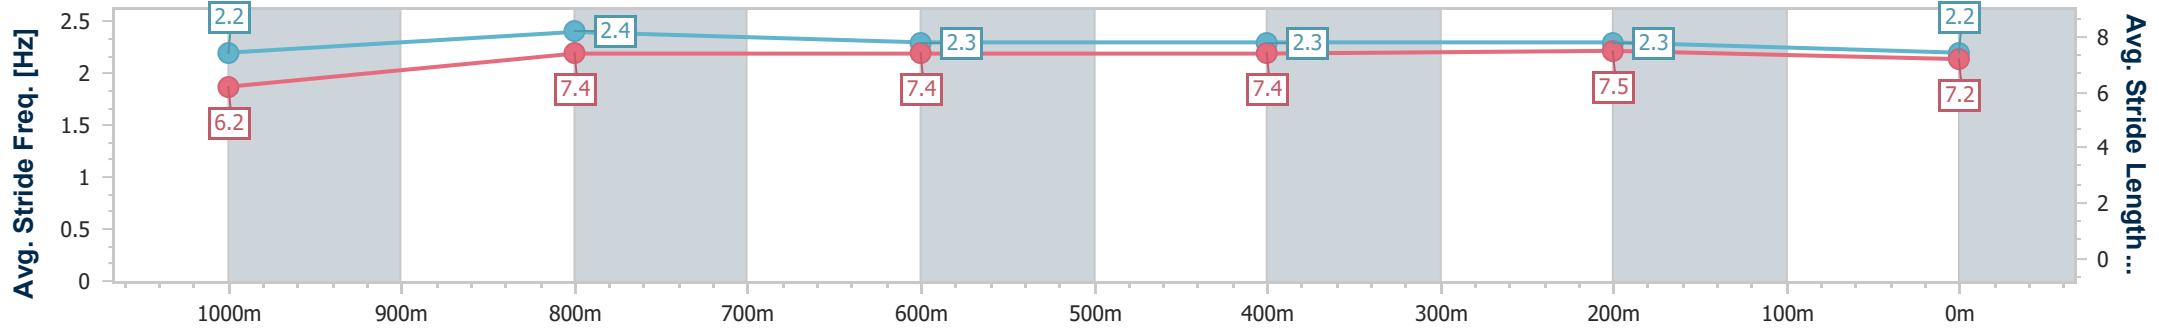

Horse/Jockey Name	Chilliwick
Final Rank	8
Fastest Section Time (Section)	0:11.40 (400m)
Top Speed [km/h] (Section)	64.7 (400m)
Race State	Finished

Sunshine Coast QLD Professional
Race 6: CALOUNDRA RSL SUB BRANCH BENCHMARK 65
Handicap - 1200m

09 June 2024 - 15:15

Track Rating: Soft 6, Weather: Fine, Rail Position: +5m

Section	Overall	1000m	800m	600m	400m	200m
Section Times	1:12.88 [8] (0:14.34)	0:58.54 [9] (0:11.42)	0:47.12 [8] (0:11.72)	0:35.40 [7] (0:11.53)	0:23.87 [7] (0:11.40)	0:12.47 [7] (0:12.47)
Average Speed [km/h]	50.2	63.4	61.3	62.1	63.1	57.8
Top Speed [km/h]	64.0	64.0	61.8	63.1	64.7	62.4
Avg. Dist. to Rail [m]	4.8	1.1	0.4	1.1	3.2	5.2
Avg. Stride Freq. [Hz]	2.2	2.4	2.3	2.3	2.3	2.2
Avg. Stride Length [m]	6.2	7.4	7.4	7.4	7.5	7.2

- [ ] Ranking at each section and finish
- -.-.- No data available at this section
- NA No data available