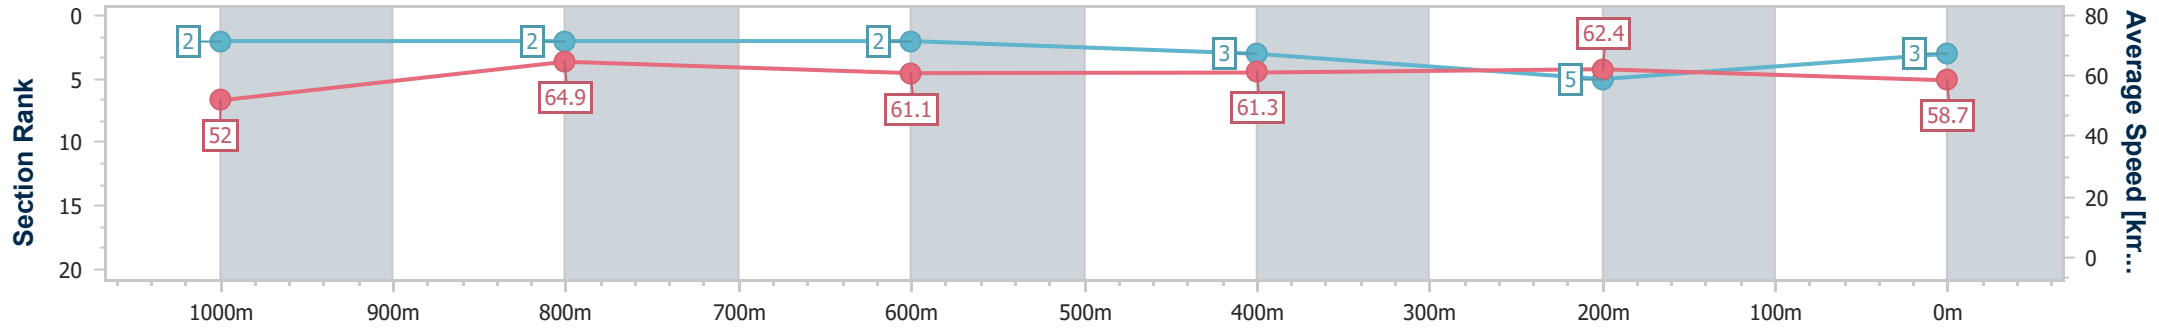

Horse/Jockey Name	Drop The Mic
Final Rank	3
Fastest Section Time (Section)	0:11.21 (1000m)
Top Speed [km/h] (Section)	68.3 (Overall)
Race State	Finished

Sunshine Coast QLD Professional
Race 6: CALOUNDRA RSL SUB BRANCH BENCHMARK 65
Handicap - 1200m

09 June 2024 - 15:15

Track Rating: Soft 6, Weather: Fine, Rail Position: +5m

Section	Overall	1000m	800m	600m	400m	200m
Section Times	1:12.44 [3] (0:13.83)	0:58.61 [2] (0:11.21)	0:47.40 [2] (0:11.88)	0:35.52 [2] (0:11.68)	0:23.84 [3] (0:11.55)	0:12.29 [5] (0:12.29)
Average Speed [km/h]	52.0	64.9	61.1	61.3	62.4	58.7
Top Speed [km/h]	68.3	68.1	61.9	62.8	63.5	61.6
Avg. Dist. to Rail [m]	10.0	3.9	1.1	0.4	0.8	0.8
Avg. Stride Freq. [Hz]	2.4	2.4	2.3	2.3	2.4	2.3
Avg. Stride Length [m]	6.0	7.5	7.3	7.2	7.3	7.2

- [ ] Ranking at each section and finish
- -.-.- No data available at this section
- NA No data available