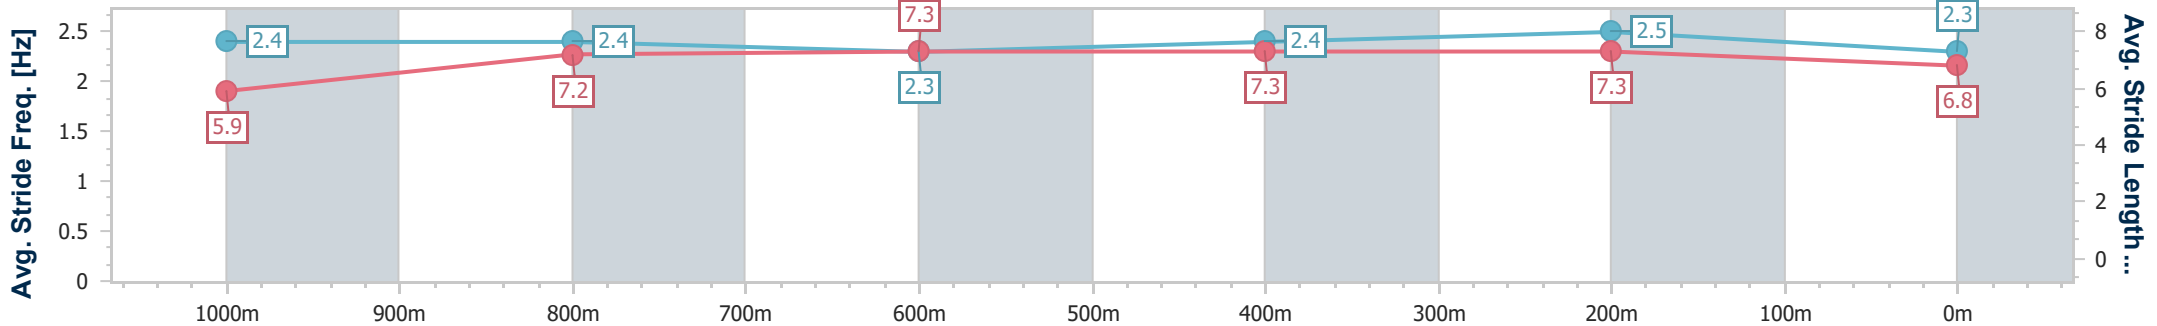

Horse/Jockey Name	Liberty Steps
Final Rank	6
Fastest Section Time (Section)	0:11.13 (400m)
Top Speed [km/h] (Section)	66.1 (400m)
Race State	Finished

Sunshine Coast QLD Professional
Race 6: CALOUNDRA RSL SUB BRANCH BENCHMARK 65
Handicap - 1200m
09 June 2024 - 15:15

Track Rating: Soft 6, Weather: Fine, Rail Position: +5m

Section	Overall	1000m	800m	600m	400m	200m
Section Times	1:12.80 [6] (0:14.09)	0:58.71 [6] (0:11.63)	0:47.08 [7] (0:11.82)	0:35.26 [8] (0:11.49)	0:23.77 [8] (0:11.13)	0:12.64 [6] (0:12.64)
Average Speed [km/h]	51.2	62.4	61.6	63.2	64.5	57.1
Top Speed [km/h]	62.8	63.6	62.2	65.5	66.1	62.3
Avg. Dist. to Rail [m]	7.7	4.0	1.6	1.5	6.4	9.1
Avg. Stride Freq. [Hz]	2.4	2.4	2.3	2.4	2.5	2.3
Avg. Stride Length [m]	5.9	7.2	7.3	7.3	7.3	6.8

- [ ] Ranking at each section and finish
- -.-.- No data available at this section
- NA No data available