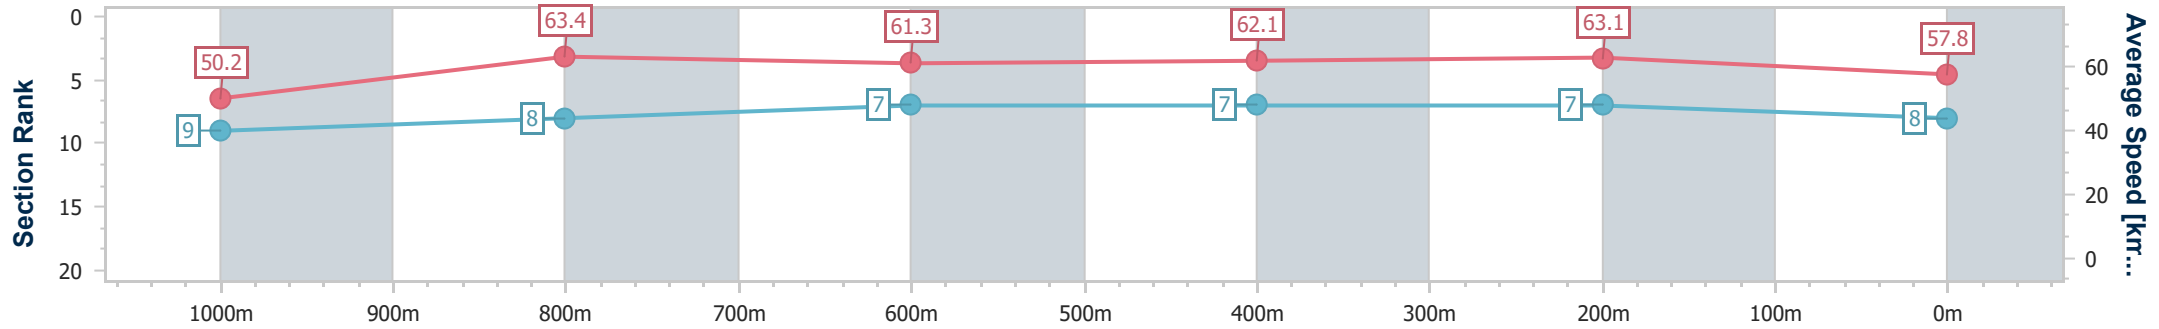

- [ ] Ranking at each section and finish
- .-.- No data available at this section
- NA No data available

Horse/Jockey Name	Chilliwick
Final Rank	8
Fastest Section Time (Section)	0:11.40 (400m)
Top Speed [km/h] (Section)	64.7 (400m)
Race State	Finished

Sunshine Coast QLD Professional  
 Race 6: CALOUNDRA RSL SUB BRANCH BENCHMARK 65  
 Handicap - 1200m

09 June 2024 - 15:15

Track Rating: Soft 6, Weather: Fine, Rail Position: +5m

Section	Overall	1000m	800m	600m	400m	200m
Section Times	1:12.88 [8] (0:14.34)	0:58.54 [9] (0:11.42)	0:47.12 [8] (0:11.72)	0:35.40 [7] (0:11.53)	0:23.87 [7] (0:11.40)	0:12.47 [7] (0:12.47)
Average Speed [km/h]	50.2	63.4	61.3	62.1	63.1	57.8
Top Speed [km/h]	64.0	64.0	61.8	63.1	64.7	62.4
Avg. Dist. to Rail [m]	4.8	1.1	0.4	1.1	3.2	5.2
Avg. Stride Freq. [Hz]	2.2	2.4	2.3	2.3	2.3	2.2
Avg. Stride Length [m]	6.2	7.4	7.4	7.4	7.5	7.2