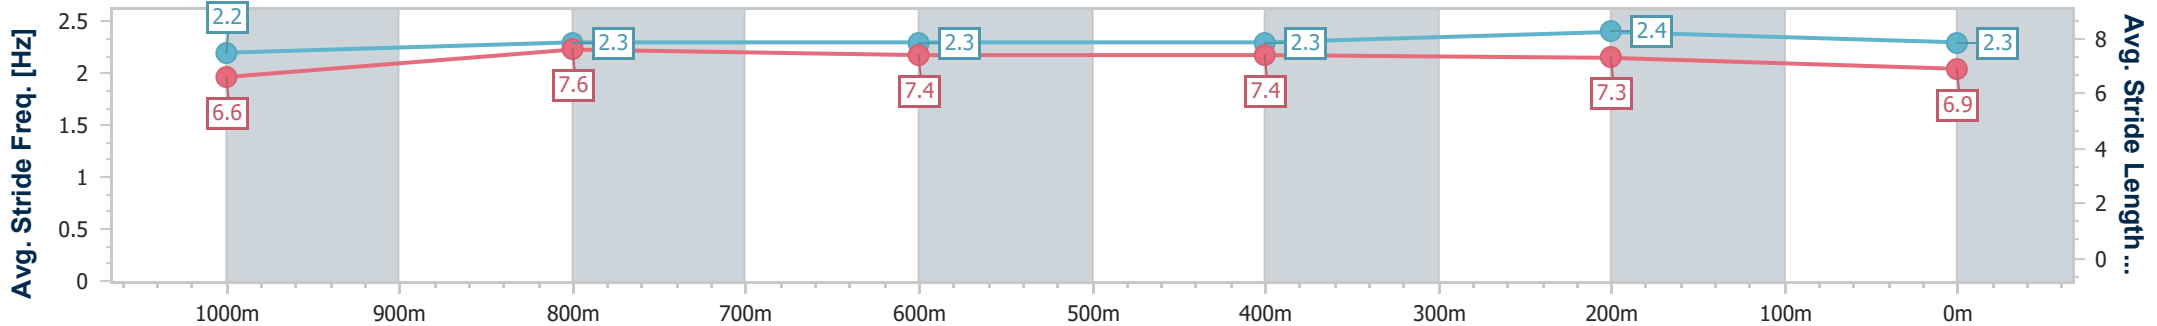

Horse/Jockey Name	Enterprise Lucia
Final Rank	4
Fastest Section Time (Section)	0:11.30 (1000m)
Top Speed [km/h] (Section)	66.0 (400m)
Race State	Finished

Sunshine Coast QLD Professional
Race 6: CALOUNDRA RSL SUB BRANCH BENCHMARK 65
Handicap - 1200m

09 June 2024 - 15:15

Track Rating: Soft 6, Weather: Fine, Rail Position: +5m

Section	Overall	1000m	800m	600m	400m	200m
Section Times	1:12.47 [4] (0:13.87)	0:58.60 [3] (0:11.30)	0:47.30 [4] (0:11.89)	0:35.41 [4] (0:11.51)	0:23.90 [2] (0:11.37)	0:12.53 [2] (0:12.53)
Average Speed [km/h]	52.0	64.2	61.1	62.6	63.3	57.6
Top Speed [km/h]	65.2	65.2	62.0	63.9	66.0	61.1
Avg. Dist. to Rail [m]	4.9	2.9	1.3	0.4	1.9	4.9
Avg. Stride Freq. [Hz]	2.2	2.3	2.3	2.3	2.4	2.3
Avg. Stride Length [m]	6.6	7.6	7.4	7.4	7.3	6.9

- [ ] Ranking at each section and finish
- -.-.- No data available at this section
- NA No data available