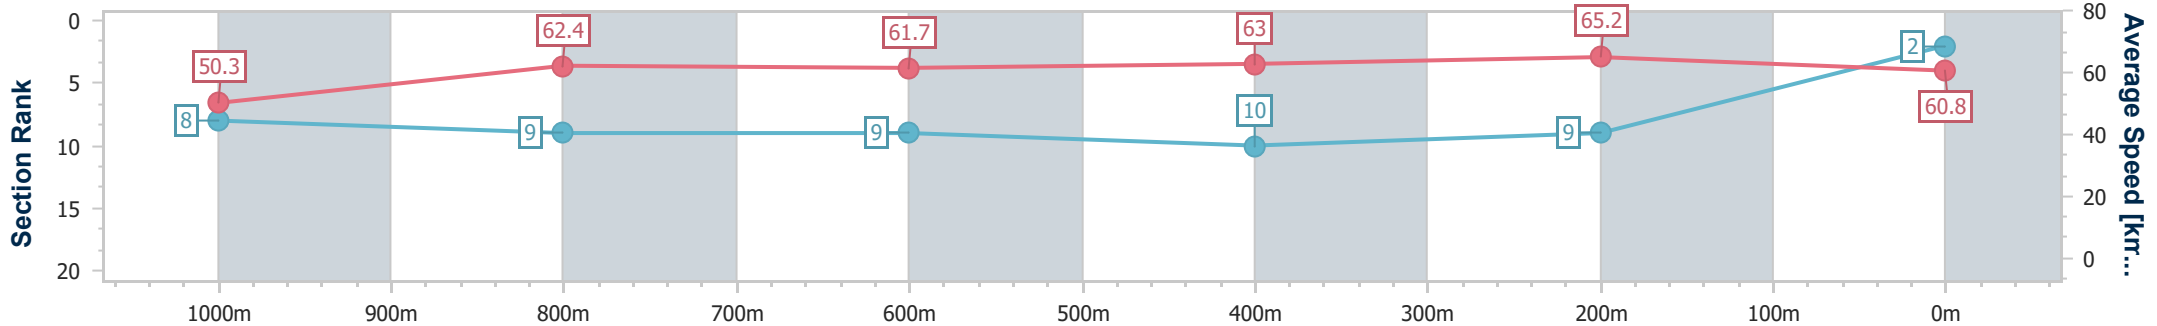

Horse/Jockey Name	Mission Of Love
Final Rank	2
Fastest Section Time (Section)	0:11.05 (400m)
Top Speed [km/h] (Section)	66.0 (400m)
Race State	Finished

Sunshine Coast QLD Professional
Race 6: CALOUNDRA RSL SUB BRANCH BENCHMARK 65
Handicap - 1200m

09 June 2024 - 15:15

Track Rating: Soft 6, Weather: Fine, Rail Position: +5m

Section	Overall	1000m	800m	600m	400m	200m
Section Times	1:12.33 [2] (0:14.30)	0:58.03 [8] (0:11.64)	0:46.39 [9] (0:11.84)	0:34.55 [9] (0:11.64)	0:22.91 [10] (0:11.05)	0:11.86 [9] (0:11.86)
Average Speed [km/h]	50.3	62.4	61.7	63.0	65.2	60.8
Top Speed [km/h]	64.5	63.6	62.5	63.9	66.0	64.2
Avg. Dist. to Rail [m]	8.5	4.2	2.6	2.5	6.2	9.2
Avg. Stride Freq. [Hz]	2.1	2.2	2.2	2.3	2.3	2.3
Avg. Stride Length [m]	6.5	7.8	7.7	7.7	7.9	7.5

- [ ] Ranking at each section and finish
- -.-.- No data available at this section
- NA No data available