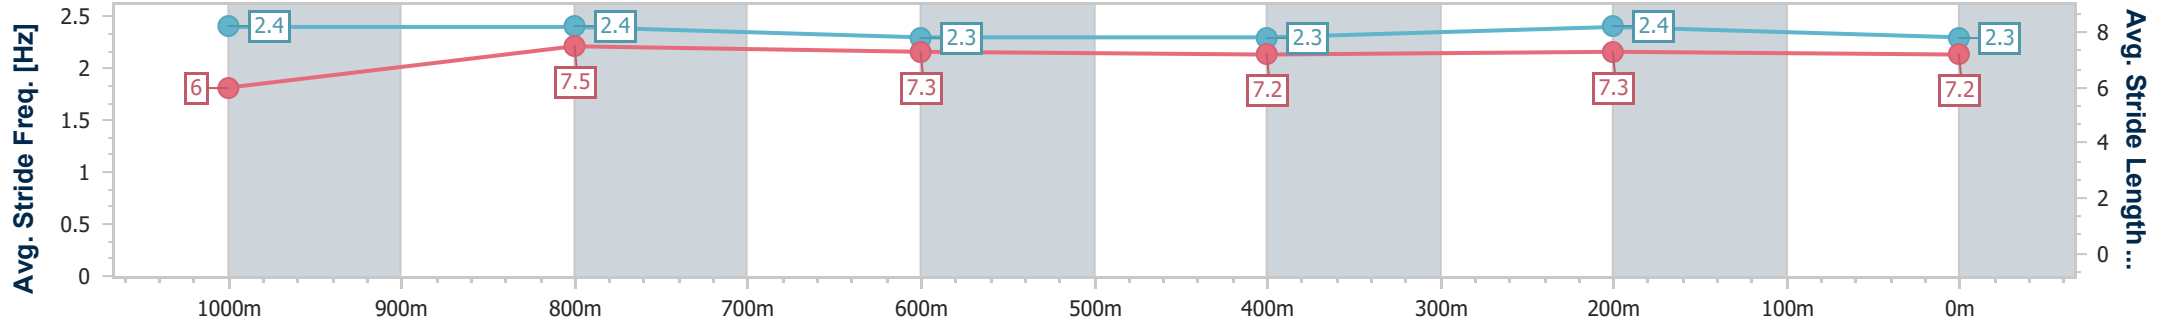

Horse/Jockey Name	Drop The Mic
Final Rank	3
Fastest Section Time (Section)	0:11.21 (1000m)
Top Speed [km/h] (Section)	68.3 (Overall)
Race State	Finished

Sunshine Coast QLD Professional
Race 6: CALOUNDRA RSL SUB BRANCH BENCHMARK 65
Handicap - 1200m

09 June 2024 - 15:15

Track Rating: Soft 6, Weather: Fine, Rail Position: +5m

Section	Overall	1000m	800m	600m	400m	200m
Section Times	1:12.44 [3] (0:13.83)	0:58.61 [2] (0:11.21)	0:47.40 [2] (0:11.88)	0:35.52 [2] (0:11.68)	0:23.84 [3] (0:11.55)	0:12.29 [5] (0:12.29)
Average Speed [km/h]	52.0	64.9	61.1	61.3	62.4	58.7
Top Speed [km/h]	68.3	68.1	61.9	62.8	63.5	61.6
Avg. Dist. to Rail [m]	10.0	3.9	1.1	0.4	0.8	0.8
Avg. Stride Freq. [Hz]	2.4	2.4	2.3	2.3	2.4	2.3
Avg. Stride Length [m]	6.0	7.5	7.3	7.2	7.3	7.2

- [ ] Ranking at each section and finish
- -.-.- No data available at this section
- NA No data available