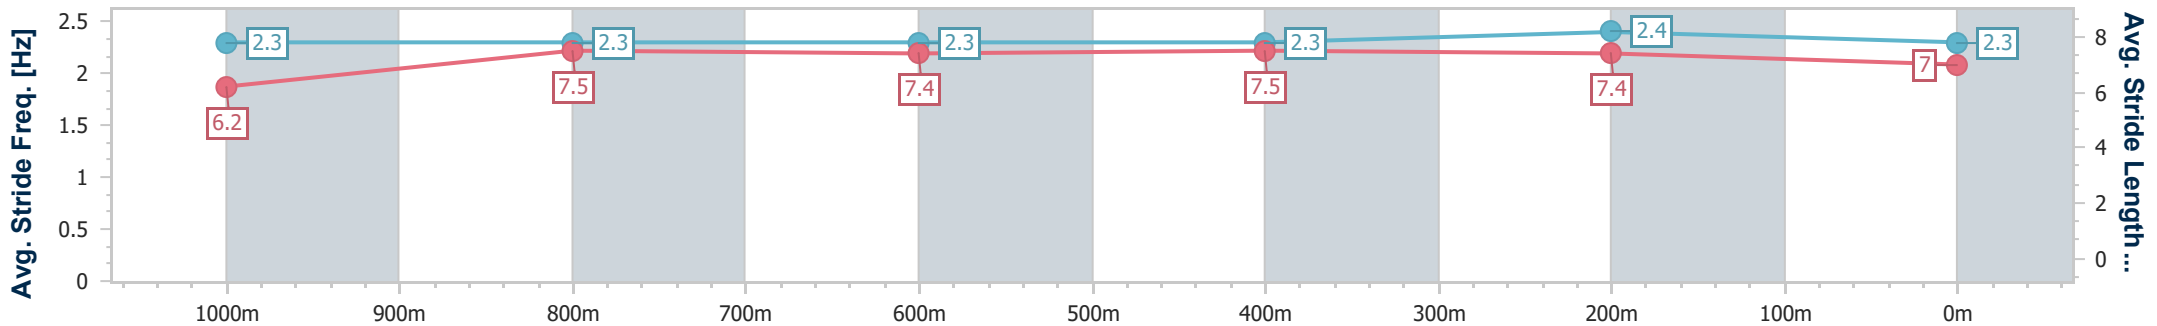

Horse/Jockey Name	Crazy Brave
Final Rank	5
Fastest Section Time (Section)	0:11.28 (400m)
Top Speed [km/h] (Section)	64.9 (400m)
Race State	Finished

Sunshine Coast QLD Professional
Race 6: CALOUNDRA RSL SUB BRANCH BENCHMARK 65
Handicap - 1200m

09 June 2024 - 15:15

Track Rating: Soft 6, Weather: Fine, Rail Position: +5m

Section	Overall	1000m	800m	600m	400m	200m
Section Times	1:12.56 [5] (0:13.99)	0:58.57 [5] (0:11.48)	0:47.09 [5] (0:11.77)	0:35.32 [5] (0:11.52)	0:23.80 [5] (0:11.28)	0:12.52 [3] (0:12.52)
Average Speed [km/h]	51.6	63.4	61.6	63.0	63.7	57.7
Top Speed [km/h]	64.6	64.1	62.1	64.6	64.9	61.7
Avg. Dist. to Rail [m]	6.6	4.1	1.7	1.0	5.0	7.9
Avg. Stride Freq. [Hz]	2.3	2.3	2.3	2.3	2.4	2.3
Avg. Stride Length [m]	6.2	7.5	7.4	7.5	7.4	7.0

- [ ] Ranking at each section and finish
- -.-.- No data available at this section
- NA No data available