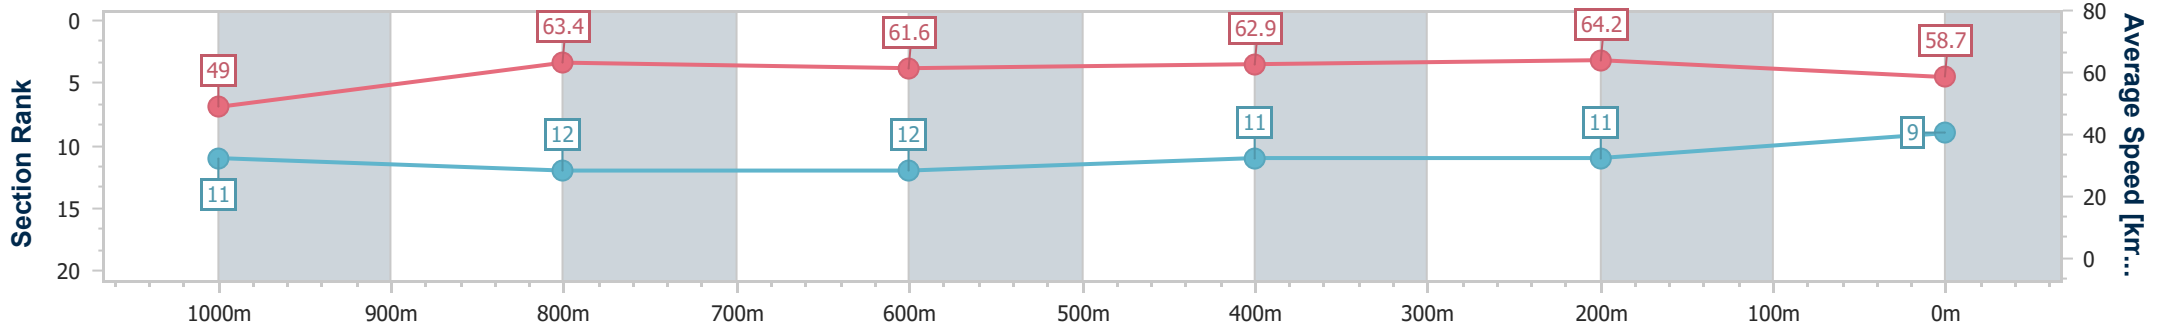

- [ ] Ranking at each section and finish
- .-.- No data available at this section
- NA No data available

Horse/Jockey Name	Deferential
Final Rank	9
Fastest Section Time (Section)	0:11.19 (400m)
Top Speed [km/h] (Section)	66.1 (400m)
Race State	Finished

Sunshine Coast QLD Professional  
 Race 6: CALOUNDRA RSL SUB BRANCH BENCHMARK 65  
 Handicap - 1200m  
 09 June 2024 - 15:15

Track Rating: Soft 6, Weather: Fine, Rail Position: +5m

Section	Overall	1000m	800m	600m	400m	200m
Section Times	1:12.90 [9] (0:14.72)	0:58.18 [11] (0:11.40)	0:46.78 [12] (0:11.79)	0:34.99 [12] (0:11.51)	0:23.48 [11] (0:11.19)	0:12.29 [11] (0:12.29)
Average Speed [km/h]	49.0	63.4	61.6	62.9	64.2	58.7
Top Speed [km/h]	62.8	64.6	62.4	64.2	66.1	62.2
Avg. Dist. to Rail [m]	5.4	3.0	1.1	0.6	1.7	1.2
Avg. Stride Freq. [Hz]	2.2	2.3	2.3	2.3	2.4	2.3
Avg. Stride Length [m]	6.2	7.5	7.4	7.5	7.3	7.1