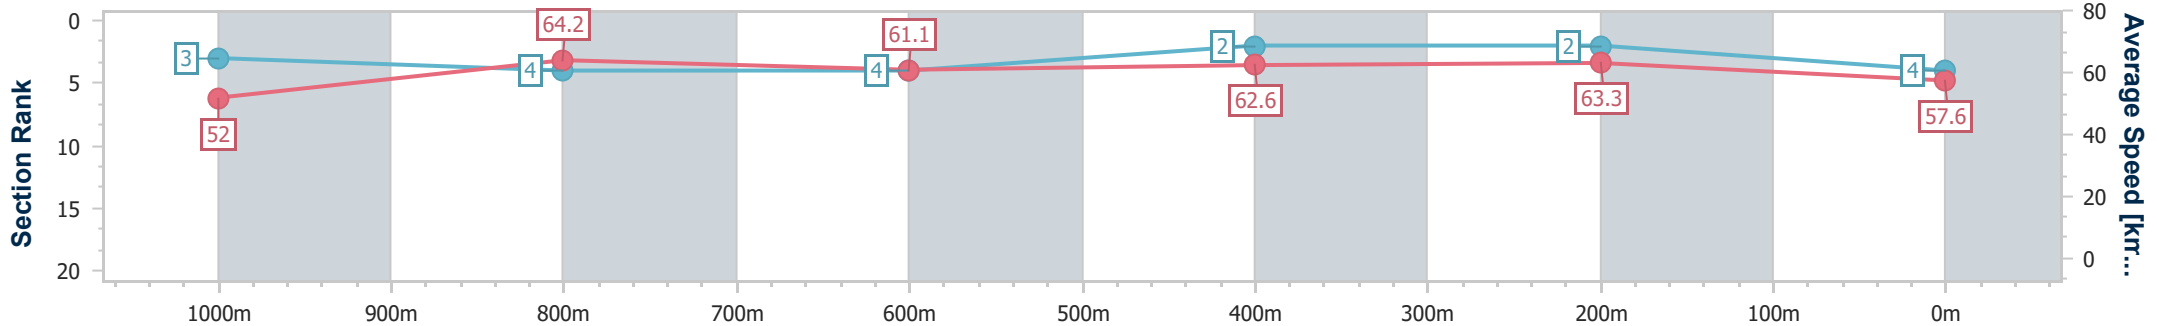

Horse/Jockey Name	Enterprise Lucia
Final Rank	4
Fastest Section Time (Section)	0:11.30 (1000m)
Top Speed [km/h] (Section)	66.0 (400m)
Race State	Finished

Sunshine Coast QLD Professional
Race 6: CALOUNDRA RSL SUB BRANCH BENCHMARK 65
Handicap - 1200m

09 June 2024 - 15:15

Track Rating: Soft 6, Weather: Fine, Rail Position: +5m

Section	Overall	1000m	800m	600m	400m	200m
Section Times	1:12.47 [4] (0:13.87)	0:58.60 [3] (0:11.30)	0:47.30 [4] (0:11.89)	0:35.41 [4] (0:11.51)	0:23.90 [2] (0:11.37)	0:12.53 [2] (0:12.53)
Average Speed [km/h]	52.0	64.2	61.1	62.6	63.3	57.6
Top Speed [km/h]	65.2	65.2	62.0	63.9	66.0	61.1
Avg. Dist. to Rail [m]	4.9	2.9	1.3	0.4	1.9	4.9
Avg. Stride Freq. [Hz]	2.2	2.3	2.3	2.3	2.4	2.3
Avg. Stride Length [m]	6.6	7.6	7.4	7.4	7.3	6.9

- [ ] Ranking at each section and finish
- -.-.- No data available at this section
- NA No data available