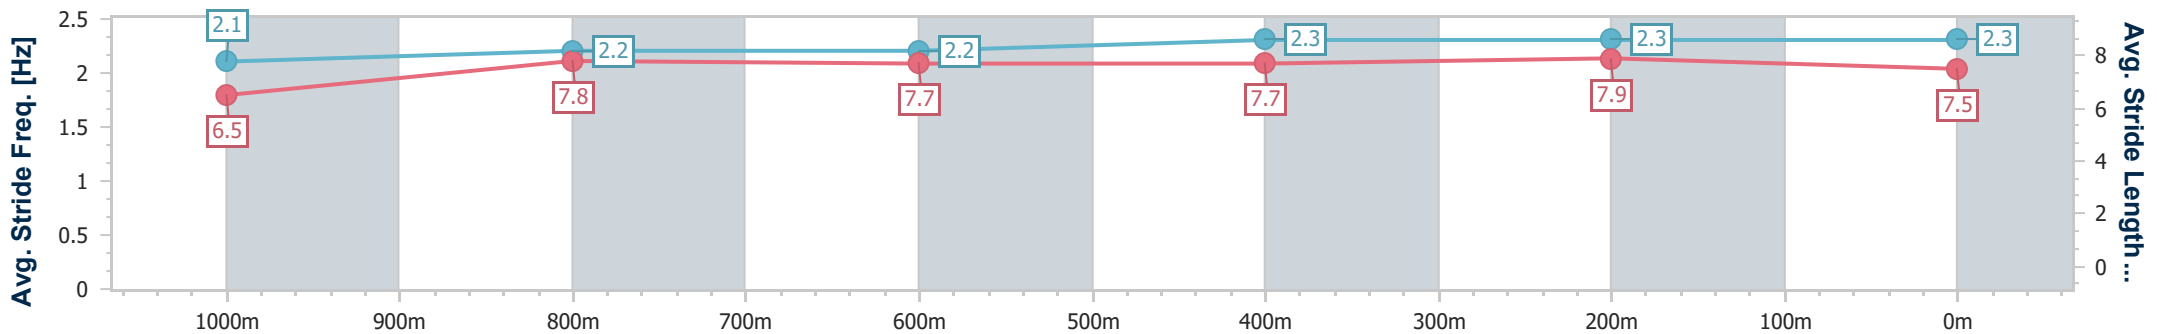

Horse/Jockey Name	Mission Of Love
Final Rank	2
Fastest Section Time (Section)	0:11.05 (400m)
Top Speed [km/h] (Section)	66.0 (400m)
Race State	Finished

Sunshine Coast QLD Professional
Race 6: CALOUNDRA RSL SUB BRANCH BENCHMARK 65
Handicap - 1200m

09 June 2024 - 15:15

Track Rating: Soft 6, Weather: Fine, Rail Position: +5m

Section	Overall	1000m	800m	600m	400m	200m
Section Times	1:12.33 [2] (0:14.30)	0:58.03 [8] (0:11.64)	0:46.39 [9] (0:11.84)	0:34.55 [9] (0:11.64)	0:22.91 [10] (0:11.05)	0:11.86 [9] (0:11.86)
Average Speed [km/h]	50.3	62.4	61.7	63.0	65.2	60.8
Top Speed [km/h]	64.5	63.6	62.5	63.9	66.0	64.2
Avg. Dist. to Rail [m]	8.5	4.2	2.6	2.5	6.2	9.2
Avg. Stride Freq. [Hz]	2.1	2.2	2.2	2.3	2.3	2.3
Avg. Stride Length [m]	6.5	7.8	7.7	7.7	7.9	7.5

- [ ] Ranking at each section and finish
- -.-.- No data available at this section
- NA No data available