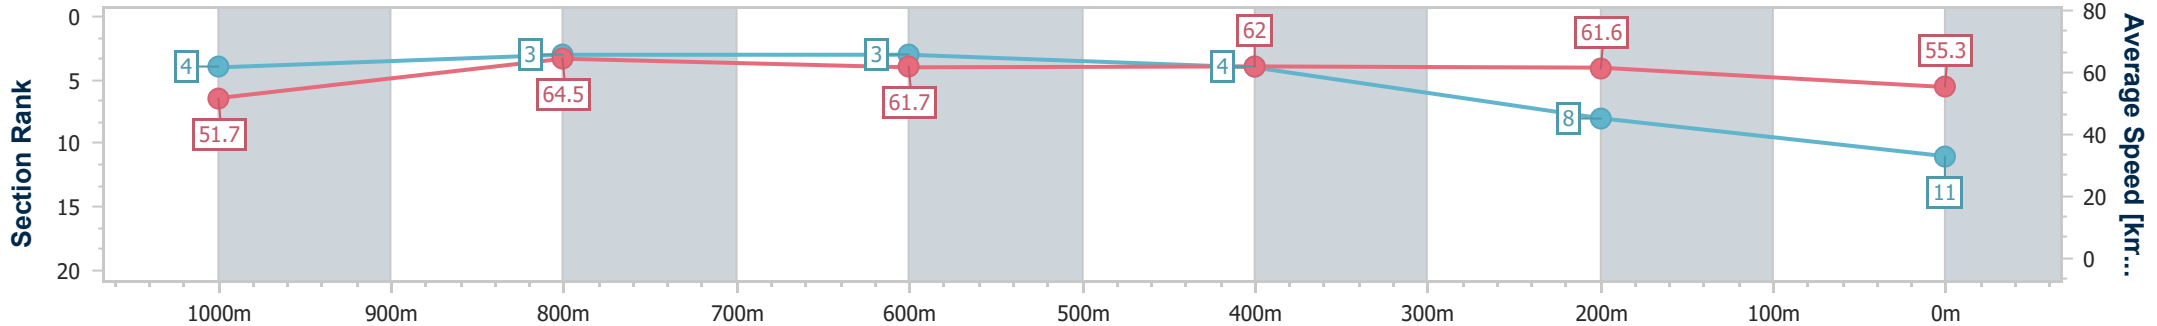

Sunshine Coast QLD Professional  
 Race 6: CALOUNDRA RSL SUB BRANCH BENCHMARK 65  
 Handicap - 1200m  
 09 June 2024 - 15:15

Track Rating: Soft 6, Weather: Fine, Rail Position: +5m

Section	Overall	1000m	800m	600m	400m	200m
Section Times	1:13.06 [10] (0:14.42)	0:58.64 [10] (0:11.53)	0:47.11 [10] (0:11.84)	0:35.27 [10] (0:11.48)	0:23.79 [9] (0:11.28)	0:12.51 [10] (0:12.51)
Average Speed [km/h]	50.0	62.7	61.1	62.6	63.9	57.5
Top Speed [km/h]	63.2	64.9	61.7	64.3	65.1	61.0
Avg. Dist. to Rail [m]	6.1	2.5	0.6	0.3	1.1	2.7
Avg. Stride Freq. [Hz]	2.2	2.4	2.3	2.4	2.5	2.3
Avg. Stride Length [m]	6.2	7.4	7.3	7.3	7.2	6.8

- [ ] Ranking at each section and finish
- .-.- No data available at this section
- NA No data available

Horse/Jockey Name	Ready To Boom
Final Rank	11
Fastest Section Time (Section)	0:11.27 (1000m)
Top Speed [km/h] (Section)	66.6 (Overall)
Race State	Finished

Sunshine Coast QLD Professional  
 Race 6: CALOUNDRA RSL SUB BRANCH BENCHMARK 65  
 Handicap - 1200m  
 09 June 2024 - 15:15

Track Rating: Soft 6, Weather: Fine, Rail Position: +5m

Section	Overall	1000m	800m	600m	400m	200m
Section Times	1:13.47 [11] (0:13.89)	0:59.58 [4] (0:11.27)	0:48.31 [3] (0:11.84)	0:36.47 [3] (0:11.74)	0:24.73 [4] (0:11.72)	0:13.01 [8] (0:13.01)
Average Speed [km/h]	51.7	64.5	61.7	62.0	61.6	55.3
Top Speed [km/h]	66.6	66.1	62.4	62.9	63.0	59.4
Avg. Dist. to Rail [m]	2.5	1.9	2.9	1.8	2.3	2.4
Avg. Stride Freq. [Hz]	2.3	2.4	2.3	2.4	2.4	2.3
Avg. Stride Length [m]	6.2	7.5	7.3	7.3	7.1	6.7