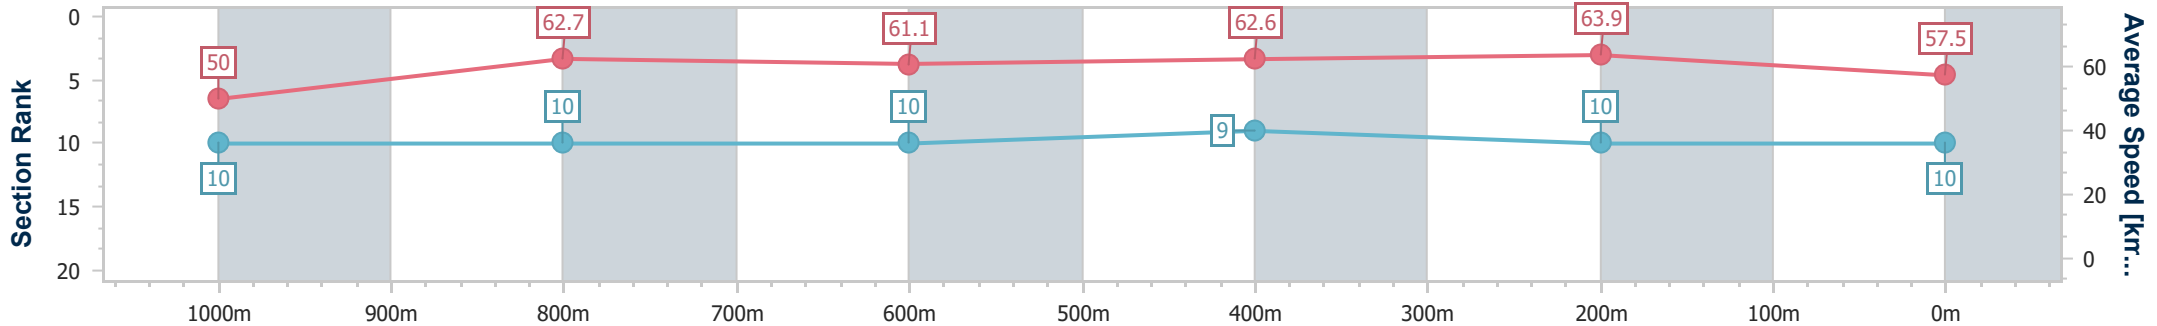

Sunshine Coast QLD Professional  
 Race 6: CALOUNDRA RSL SUB BRANCH BENCHMARK 65  
 Handicap - 1200m  
 09 June 2024 - 15:15

Track Rating: Soft 6, Weather: Fine, Rail Position: +5m

Section	Overall	1000m	800m	600m	400m	200m
Section Times	1:12.90 [9] (0:14.72)	0:58.18 [11] (0:11.40)	0:46.78 [12] (0:11.79)	0:34.99 [12] (0:11.51)	0:23.48 [11] (0:11.19)	0:12.29 [11] (0:12.29)
Average Speed [km/h]	49.0	63.4	61.6	62.9	64.2	58.7
Top Speed [km/h]	62.8	64.6	62.4	64.2	66.1	62.2
Avg. Dist. to Rail [m]	5.4	3.0	1.1	0.6	1.7	1.2
Avg. Stride Freq. [Hz]	2.2	2.3	2.3	2.3	2.4	2.3
Avg. Stride Length [m]	6.2	7.5	7.4	7.5	7.3	7.1

- [ ] Ranking at each section and finish
- .-.- No data available at this section
- NA No data available

Horse/Jockey Name	Raoul
Final Rank	10
Fastest Section Time (Section)	0:11.28 (400m)
Top Speed [km/h] (Section)	65.1 (400m)
Race State	Finished

Sunshine Coast QLD Professional  
 Race 6: CALOUNDRA RSL SUB BRANCH BENCHMARK 65  
 Handicap - 1200m  
 09 June 2024 - 15:15

Track Rating: Soft 6, Weather: Fine, Rail Position: +5m

Section	Overall	1000m	800m	600m	400m	200m
Section Times	1:13.06 [10] (0:14.42)	0:58.64 [10] (0:11.53)	0:47.11 [10] (0:11.84)	0:35.27 [10] (0:11.48)	0:23.79 [9] (0:11.28)	0:12.51 [10] (0:12.51)
Average Speed [km/h]	50.0	62.7	61.1	62.6	63.9	57.5
Top Speed [km/h]	63.2	64.9	61.7	64.3	65.1	61.0
Avg. Dist. to Rail [m]	6.1	2.5	0.6	0.3	1.1	2.7
Avg. Stride Freq. [Hz]	2.2	2.4	2.3	2.4	2.5	2.3
Avg. Stride Length [m]	6.2	7.4	7.3	7.3	7.2	6.8