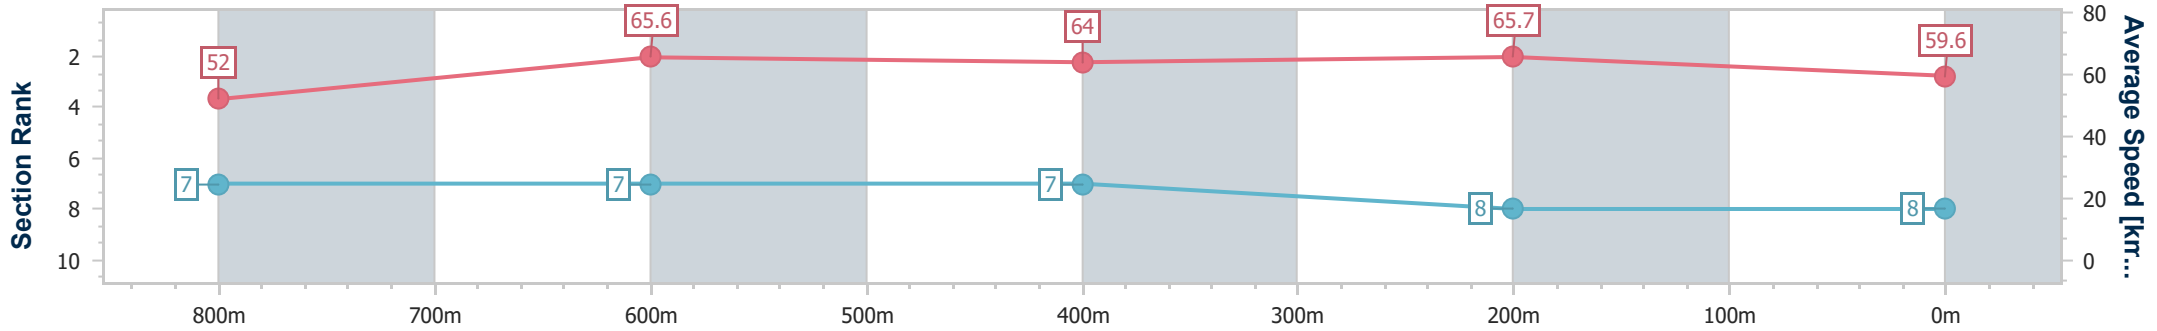

Horse/Jockey Name	Hearts Are Racing
Final Rank	8
Fastest Section Time (Section)	0:10.98 (400m)
Top Speed [km/h] (Section)	67.0 (800m)
Race State	Finished

Sunshine Coast QLD Professional
Race 1: PFD FOODSERVICES QTIS Three-Year-Old Maiden
Handicap - 1000m
14 June 2024 - 15:23

Track Rating: Soft 6, Weather: Fine, Rail Position:

Section	Overall	800m	600m	400m	200m
Section Times	0:59.42 [8] (0:13.83)	0:45.59 [7] (0:11.12)	0:34.47 [7] (0:11.44)	0:23.03 [7] (0:10.98)	0:12.05 [8] (0:12.05)
Average Speed [km/h]	52.0	65.6	64.0	65.7	59.6
Top Speed [km/h]	65.6	67.0	66.0	66.7	63.7
Avg. Dist. to Rail [m]	7.0	3.3	2.8	5.3	4.1
Avg. Stride Freq. [Hz]	2.4	2.4	2.4	2.4	2.3
Avg. Stride Length [m]	6.1	7.5	7.6	7.5	7.2

- [ ] Ranking at each section and finish
- -.-.- No data available at this section
- NA No data available