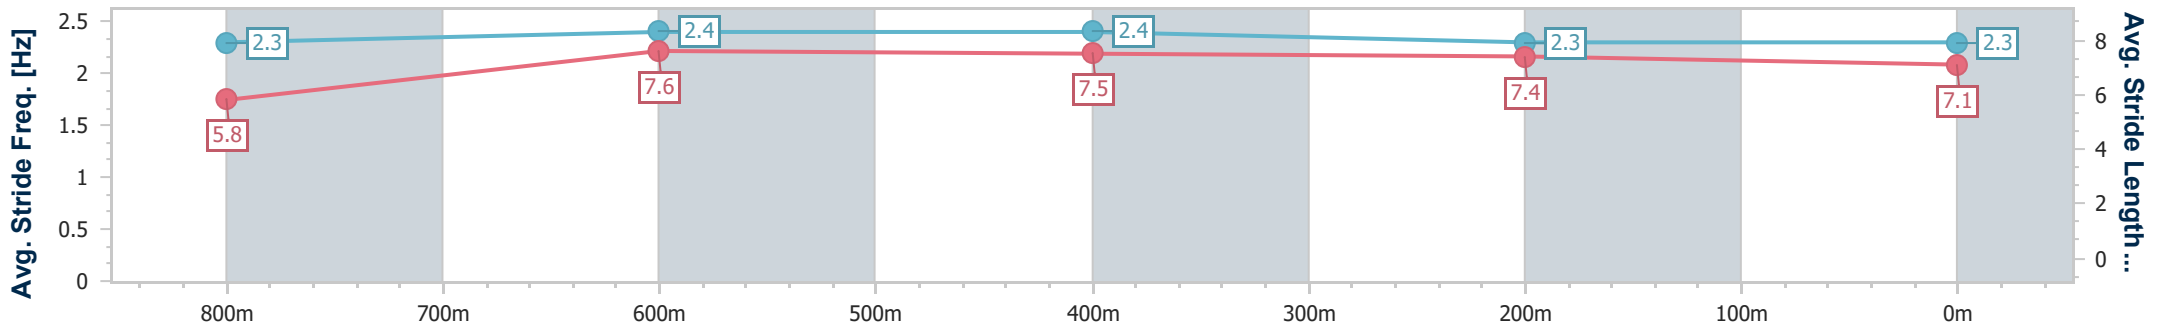

- [] Ranking at each section and finish
- .-.- No data available at this section
- NA No data available

Horse/Jockey Name	Mississippi Alibi
Final Rank	9
Fastest Section Time (Section)	0:10.95 (800m)
Top Speed [km/h] (Section)	66.6 (800m)
Race State	Finished

- [] Ranking at each section and finish
- .-.- No data available at this section
- NA No data available