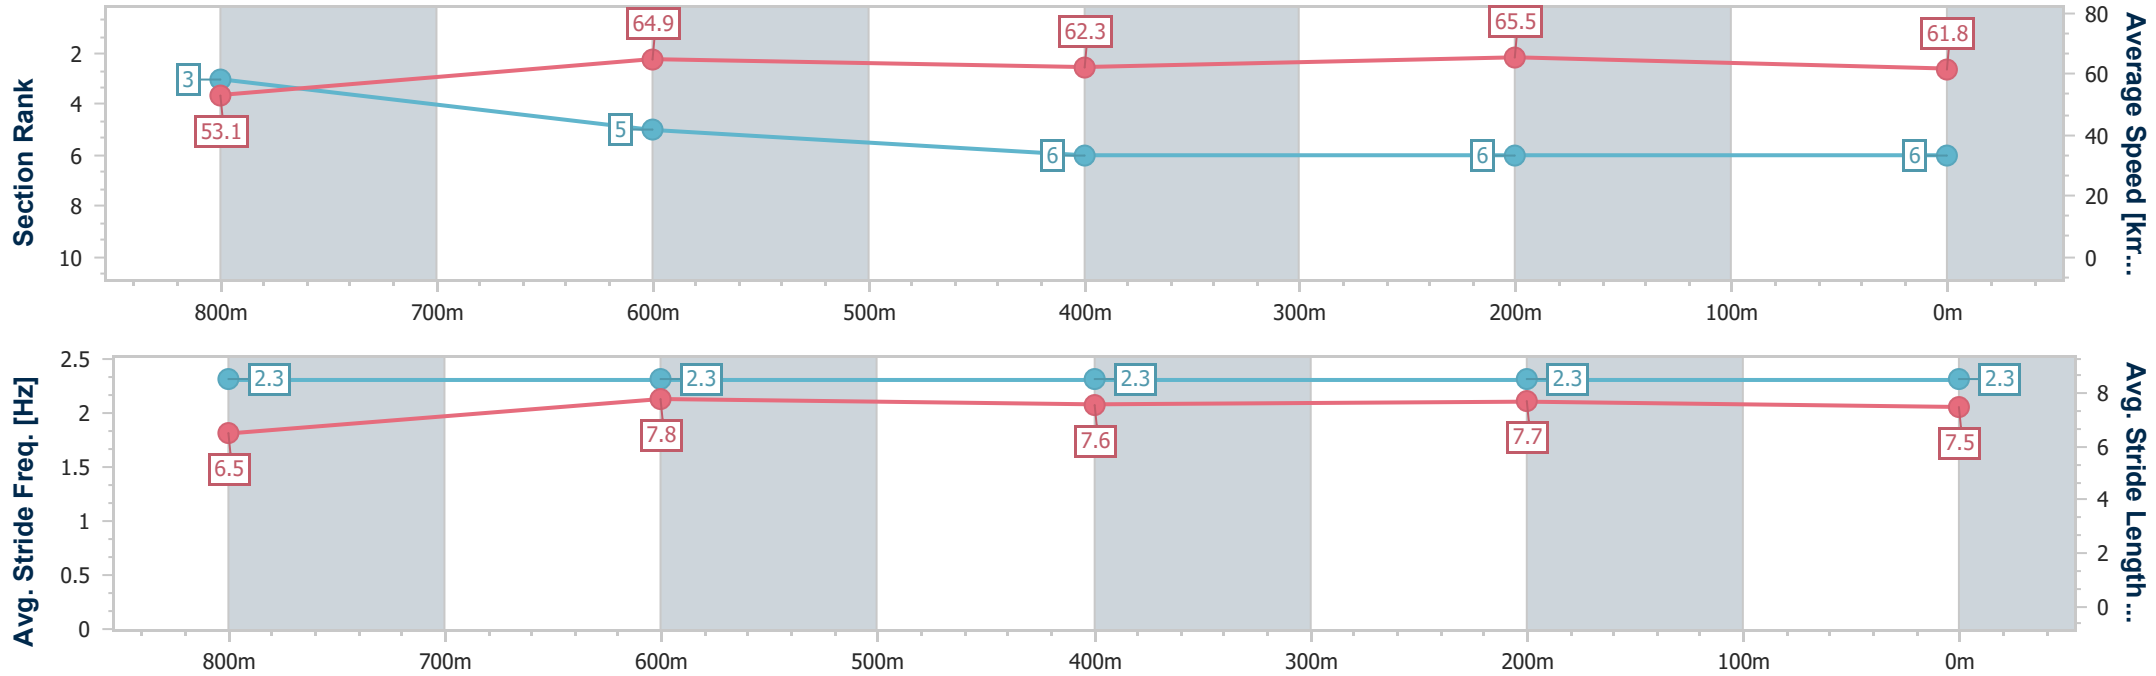

Horse/Jockey Name	Dashing Hope
Final Rank	6
Fastest Section Time (Section)	0:11.02 (400m)
Top Speed [km/h] (Section)	67.8 (Overall)
Race State	Finished

Sunshine Coast QLD Professional
Race 1: PFD FOODSERVICES QTIS Three-Year-Old Maiden
Handicap - 1000m
14 June 2024 - 15:23

Track Rating: Soft 6, Weather: Fine, Rail Position:

Section	Overall	800m	600m	400m	200m
Section Times	0:58.96 [6] (0:13.59)	0:45.37 [3] (0:11.09)	0:34.28 [5] (0:11.61)	0:22.67 [6] (0:11.02)	0:11.65 [6] (0:11.65)
Average Speed [km/h]	53.1	64.9	62.3	65.5	61.8
Top Speed [km/h]	67.8	67.2	64.0	66.9	64.2
Avg. Dist. to Rail [m]	1.1	0.3	1.1	2.5	3.5
Avg. Stride Freq. [Hz]	2.3	2.3	2.3	2.3	2.3
Avg. Stride Length [m]	6.5	7.8	7.6	7.7	7.5

- [ ] Ranking at each section and finish
- -.-.- No data available at this section
- NA No data available