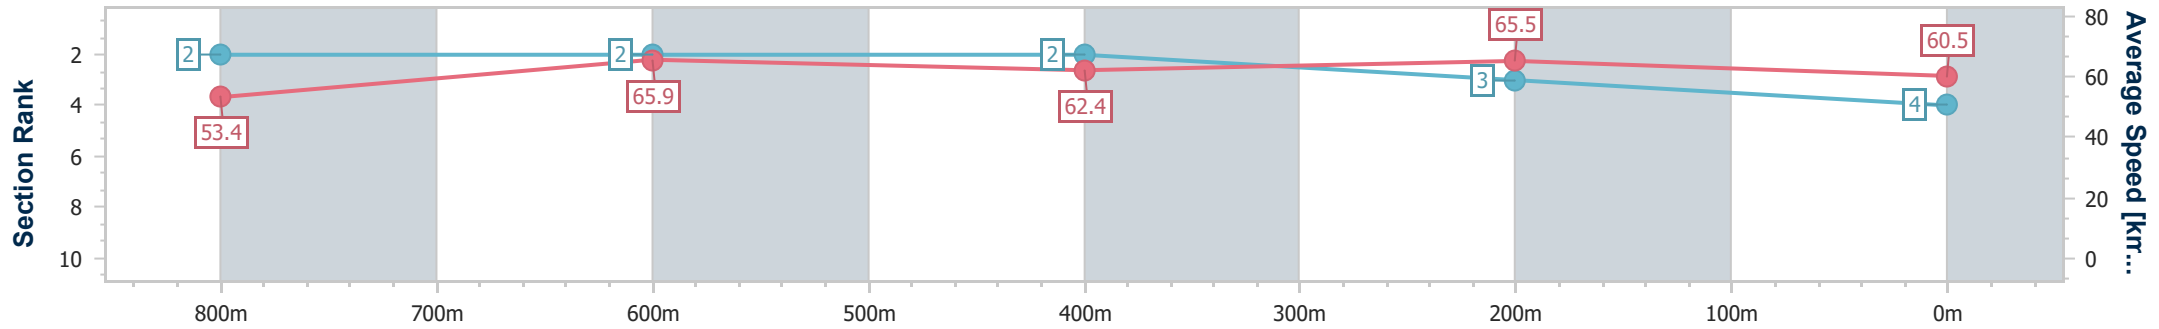

Horse/Jockey Name	Divine Gem
Final Rank	4
Fastest Section Time (Section)	0:10.89 (800m)
Top Speed [km/h] (Section)	68.7 (800m)
Race State	Finished

Sunshine Coast QLD Professional
Race 1: PFD FOODSERVICES QTIS Three-Year-Old Maiden
Handicap - 1000m
14 June 2024 - 15:23

Track Rating: Soft 6, Weather: Fine, Rail Position:

Section	Overall	800m	600m	400m	200m
Section Times	0:58.84 [4] (0:13.46)	0:45.38 [2] (0:10.89)	0:34.49 [2] (0:11.62)	0:22.87 [2] (0:10.99)	0:11.88 [3] (0:11.88)
Average Speed [km/h]	53.4	65.9	62.4	65.5	60.5
Top Speed [km/h]	67.7	68.7	64.5	66.3	64.3
Avg. Dist. to Rail [m]	0.7	0.6	0.7	2.3	1.1
Avg. Stride Freq. [Hz]	2.4	2.5	2.4	2.5	2.4
Avg. Stride Length [m]	6.2	7.4	7.2	7.2	6.9

- [ ] Ranking at each section and finish
- -.-.- No data available at this section
- NA No data available