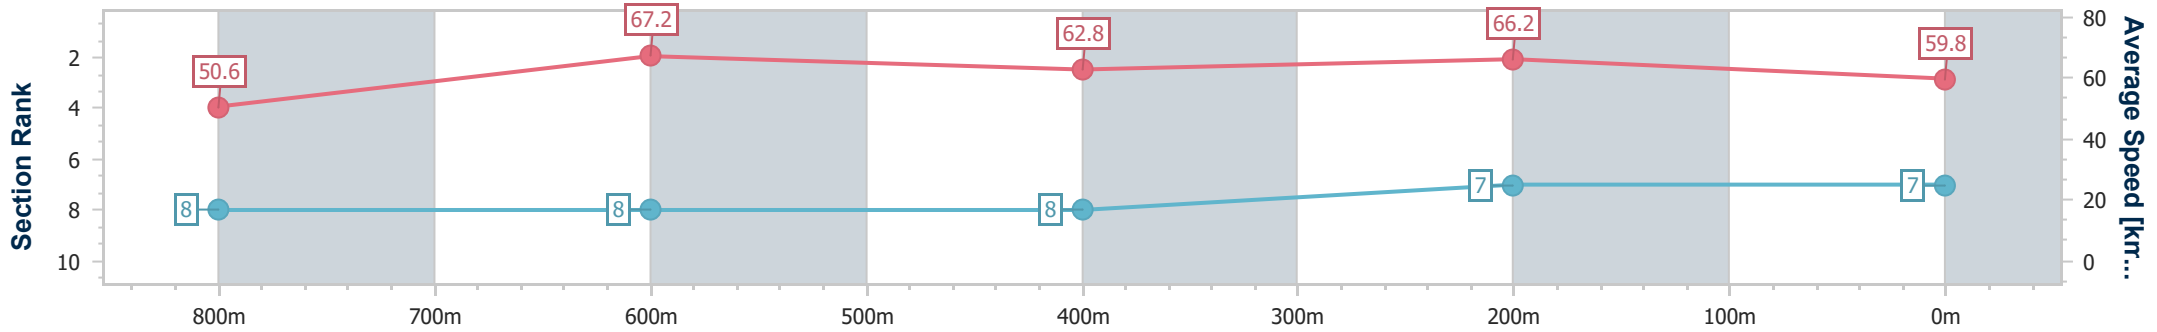

Horse/Jockey Name	Diamond Heels
Final Rank	7
Fastest Section Time (Section)	0:10.71 (800m)
Top Speed [km/h] (Section)	67.9 (800m)
Race State	Finished

Sunshine Coast QLD Professional
Race 1: PFD FOODSERVICES QTIS Three-Year-Old Maiden
Handicap - 1000m
14 June 2024 - 15:23

Track Rating: Soft 6, Weather: Fine, Rail Position:

Section	Overall	800m	600m	400m	200m
Section Times	0:59.31 [7] (0:14.28)	0:45.03 [8] (0:10.71)	0:34.32 [8] (0:11.44)	0:22.88 [8] (0:10.88)	0:12.00 [7] (0:12.00)
Average Speed [km/h]	50.6	67.2	62.8	66.2	59.8
Top Speed [km/h]	67.8	67.9	64.8	67.1	64.4
Avg. Dist. to Rail [m]	6.9	0.6	0.3	2.7	4.8
Avg. Stride Freq. [Hz]	2.3	2.4	2.3	2.5	2.4
Avg. Stride Length [m]	6.2	7.7	7.5	7.4	6.9

- [ ] Ranking at each section and finish
- -.-.- No data available at this section
- NA No data available