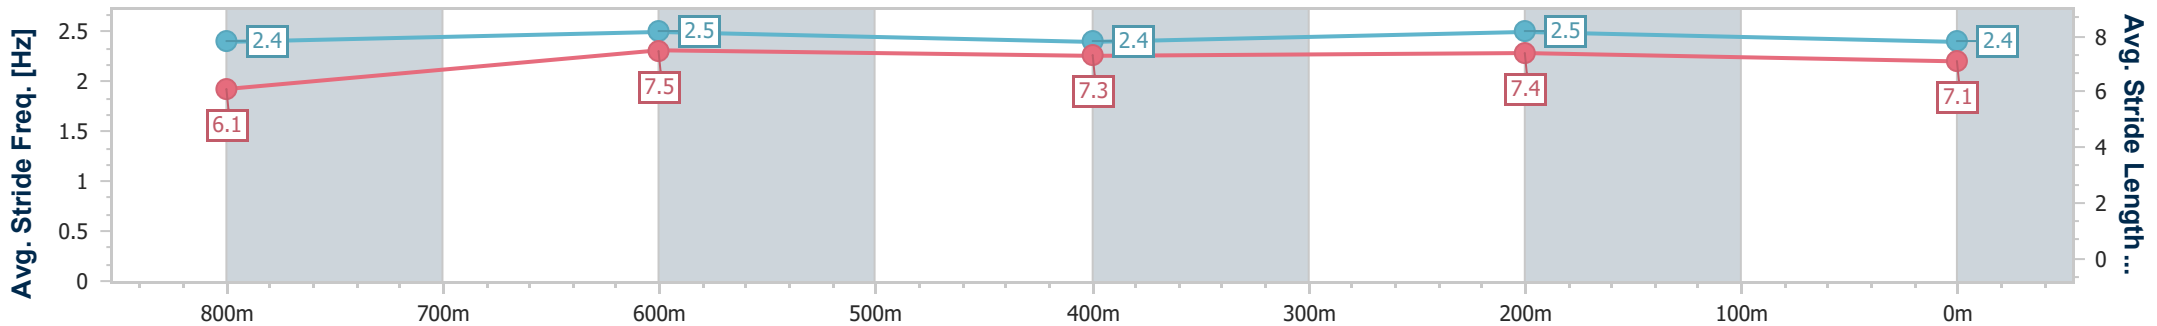

Horse/Jockey Name	Been A Secret
Final Rank	3
Fastest Section Time (Section)	0:10.84 (400m)
Top Speed [km/h] (Section)	67.6 (400m)
Race State	Finished

Sunshine Coast QLD Professional
Race 1: PFD FOODSERVICES QTIS Three-Year-Old Maiden
Handicap - 1000m
14 June 2024 - 15:23

Track Rating: Soft 6, Weather: Fine, Rail Position:

Section	Overall	800m	600m	400m	200m
Section Times	0:58.65 [3] (0:13.78)	0:44.87 [6] (0:10.94)	0:33.93 [6] (0:11.51)	0:22.42 [5] (0:10.84)	0:11.58 [4] (0:11.58)
Average Speed [km/h]	52.2	66.1	63.2	66.5	62.0
Top Speed [km/h]	67.1	67.4	65.5	67.6	65.8
Avg. Dist. to Rail [m]	4.0	0.8	1.9	3.6	4.2
Avg. Stride Freq. [Hz]	2.4	2.5	2.4	2.5	2.4
Avg. Stride Length [m]	6.1	7.5	7.3	7.4	7.1

- [ ] Ranking at each section and finish
- -.-.- No data available at this section
- NA No data available