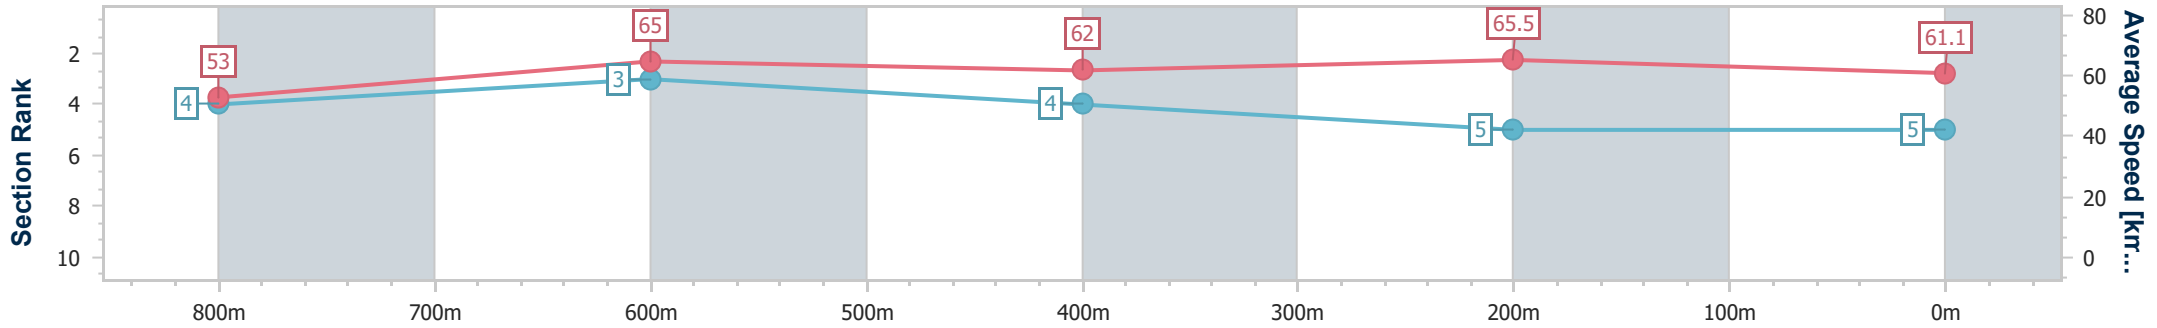

Horse/Jockey Name	Keep Safe
Final Rank	5
Fastest Section Time (Section)	0:10.97 (800m)
Top Speed [km/h] (Section)	68.9 (800m)
Race State	Finished

Sunshine Coast QLD Professional
Race 1: PFD FOODSERVICES QTIS Three-Year-Old Maiden
Handicap - 1000m
14 June 2024 - 15:23

Track Rating: Soft 6, Weather: Fine, Rail Position:

Section	Overall	800m	600m	400m	200m
Section Times	0:58.90 [5] (0:13.60)	0:45.30 [4] (0:10.97)	0:34.33 [3] (0:11.53)	0:22.80 [4] (0:11.02)	0:11.78 [5] (0:11.78)
Average Speed [km/h]	53.0	65.0	62.0	65.5	61.1
Top Speed [km/h]	68.8	68.9	65.2	66.3	63.7
Avg. Dist. to Rail [m]	1.1	2.2	1.0	0.5	0.3
Avg. Stride Freq. [Hz]	2.3	2.3	2.2	2.3	2.2
Avg. Stride Length [m]	6.3	7.9	7.8	7.9	7.6

- [ ] Ranking at each section and finish
- -.-.- No data available at this section
- NA No data available