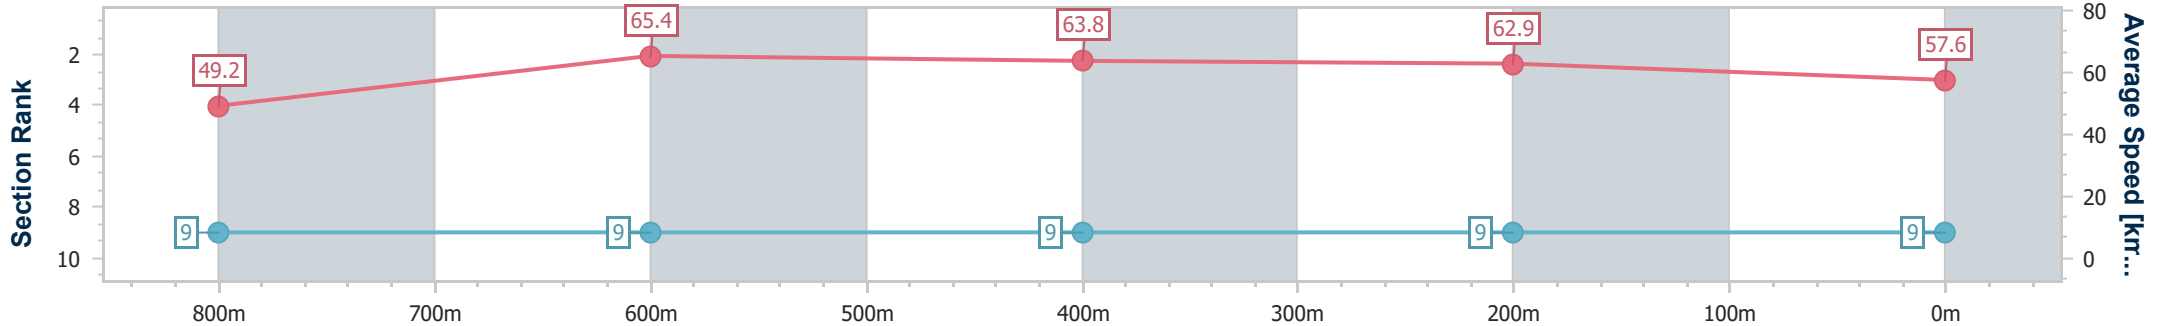

- [] Ranking at each section and finish
- .-.- No data available at this section
- NA No data available

Horse/Jockey Name	Mississippi Alibi
Final Rank	9
Fastest Section Time (Section)	0:10.95 (800m)
Top Speed [km/h] (Section)	66.6 (800m)
Race State	Finished

- [] Ranking at each section and finish
- .-.- No data available at this section
- NA No data available