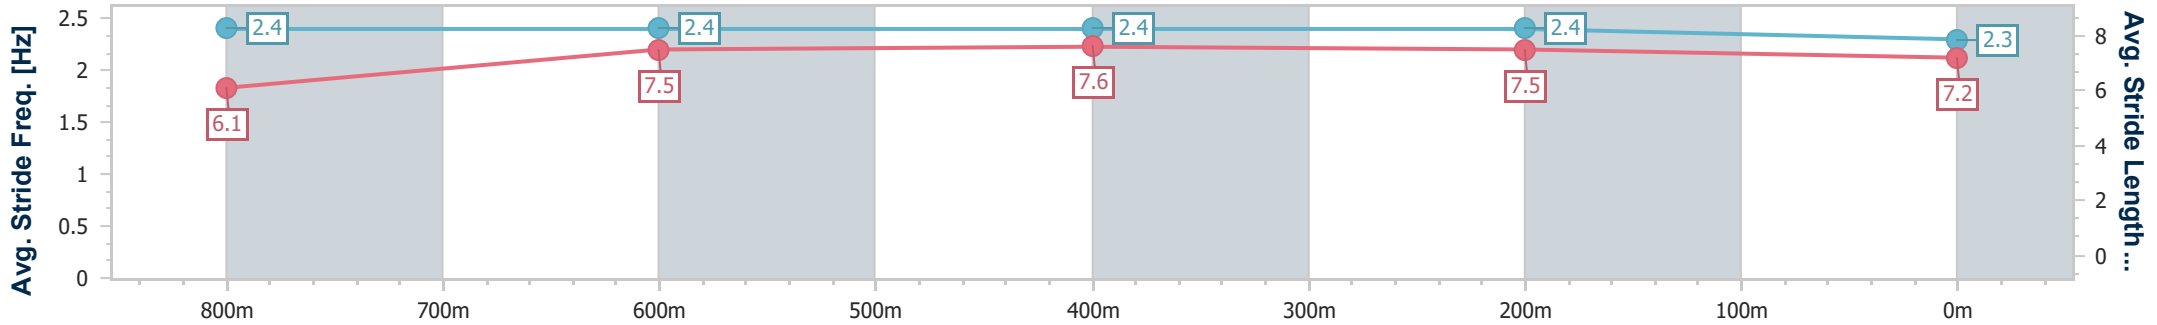

Horse/Jockey Name	Hearts Are Racing
Final Rank	8
Fastest Section Time (Section)	0:10.98 (400m)
Top Speed [km/h] (Section)	67.0 (800m)
Race State	Finished

Sunshine Coast QLD Professional
Race 1: PFD FOODSERVICES QTIS Three-Year-Old Maiden
Handicap - 1000m
14 June 2024 - 15:23

Track Rating: Soft 6, Weather: Fine, Rail Position:

Section	Overall	800m	600m	400m	200m
Section Times	0:59.42 [8] (0:13.83)	0:45.59 [7] (0:11.12)	0:34.47 [7] (0:11.44)	0:23.03 [7] (0:10.98)	0:12.05 [8] (0:12.05)
Average Speed [km/h]	52.0	65.6	64.0	65.7	59.6
Top Speed [km/h]	65.6	67.0	66.0	66.7	63.7
Avg. Dist. to Rail [m]	7.0	3.3	2.8	5.3	4.1
Avg. Stride Freq. [Hz]	2.4	2.4	2.4	2.4	2.3
Avg. Stride Length [m]	6.1	7.5	7.6	7.5	7.2

- [ ] Ranking at each section and finish
- -.-.- No data available at this section
- NA No data available