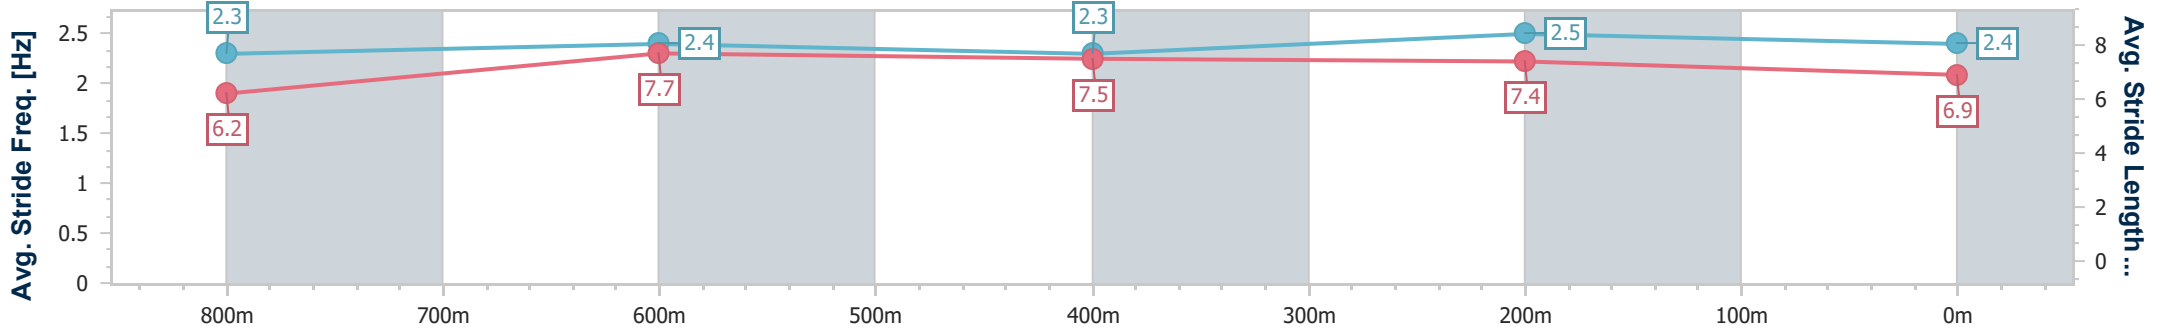

Horse/Jockey Name	Diamond Heels
Final Rank	7
Fastest Section Time (Section)	0:10.71 (800m)
Top Speed [km/h] (Section)	67.9 (800m)
Race State	Finished

Sunshine Coast QLD Professional
Race 1: PFD FOODSERVICES QTIS Three-Year-Old Maiden
Handicap - 1000m
14 June 2024 - 15:23

Track Rating: Soft 6, Weather: Fine, Rail Position:

Section	Overall	800m	600m	400m	200m
Section Times	0:59.31 [7] (0:14.28)	0:45.03 [8] (0:10.71)	0:34.32 [8] (0:11.44)	0:22.88 [8] (0:10.88)	0:12.00 [7] (0:12.00)
Average Speed [km/h]	50.6	67.2	62.8	66.2	59.8
Top Speed [km/h]	67.8	67.9	64.8	67.1	64.4
Avg. Dist. to Rail [m]	6.9	0.6	0.3	2.7	4.8
Avg. Stride Freq. [Hz]	2.3	2.4	2.3	2.5	2.4
Avg. Stride Length [m]	6.2	7.7	7.5	7.4	6.9

- [ ] Ranking at each section and finish
- -.-.- No data available at this section
- NA No data available