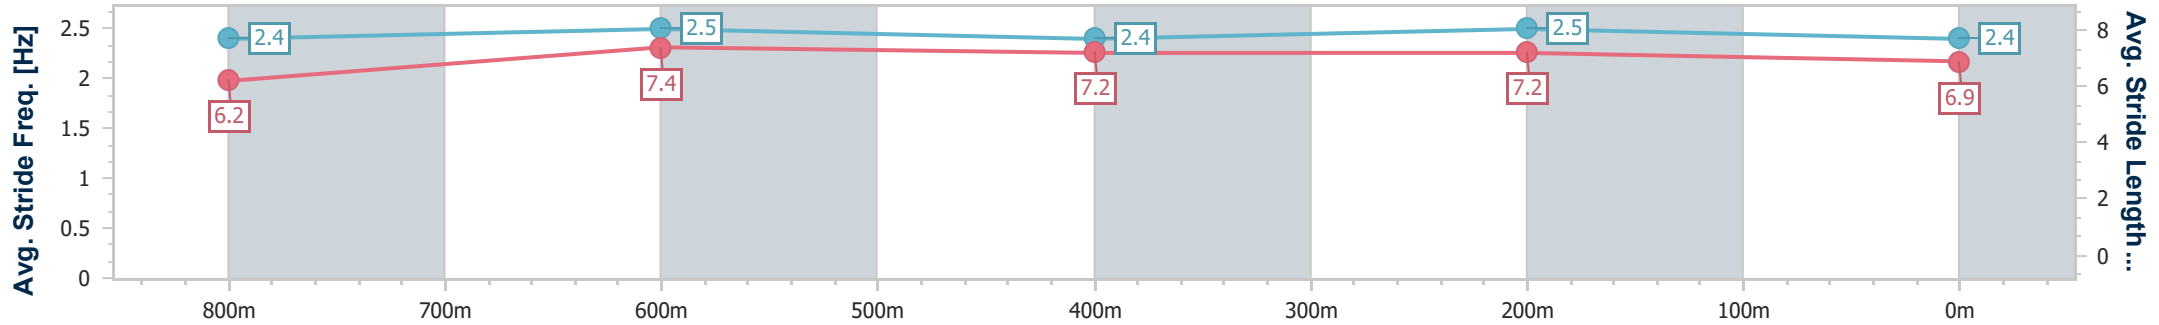

Horse/Jockey Name	Divine Gem
Final Rank	4
Fastest Section Time (Section)	0:10.89 (800m)
Top Speed [km/h] (Section)	68.7 (800m)
Race State	Finished

Sunshine Coast QLD Professional
Race 1: PFD FOODSERVICES QTIS Three-Year-Old Maiden
Handicap - 1000m
14 June 2024 - 15:23

Track Rating: Soft 6, Weather: Fine, Rail Position:

Section	Overall	800m	600m	400m	200m
Section Times	0:58.84 [4] (0:13.46)	0:45.38 [2] (0:10.89)	0:34.49 [2] (0:11.62)	0:22.87 [2] (0:10.99)	0:11.88 [3] (0:11.88)
Average Speed [km/h]	53.4	65.9	62.4	65.5	60.5
Top Speed [km/h]	67.7	68.7	64.5	66.3	64.3
Avg. Dist. to Rail [m]	0.7	0.6	0.7	2.3	1.1
Avg. Stride Freq. [Hz]	2.4	2.5	2.4	2.5	2.4
Avg. Stride Length [m]	6.2	7.4	7.2	7.2	6.9

- [ ] Ranking at each section and finish
- -.-.- No data available at this section
- NA No data available