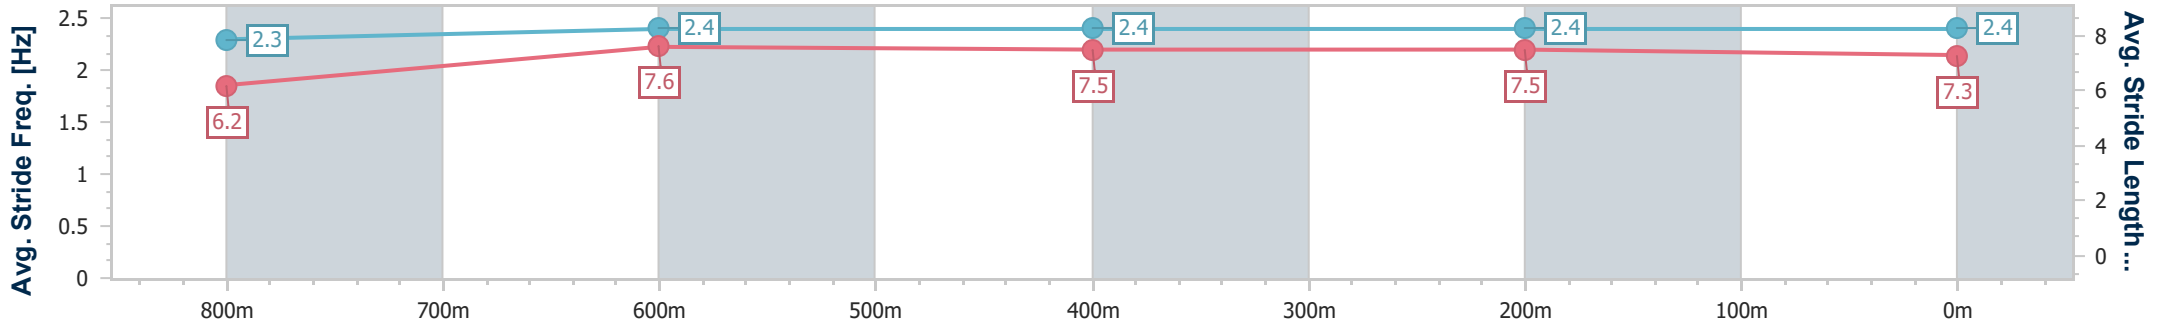

Horse/Jockey Name	Lady Lucifer
Final Rank	2
Fastest Section Time (Section)	0:10.87 (800m)
Top Speed [km/h] (Section)	68.1 (Overall)
Race State	Finished

Sunshine Coast QLD Professional
Race 1: PFD FOODSERVICES QTIS Three-Year-Old Maiden
Handicap - 1000m
14 June 2024 - 15:23

Track Rating: Soft 6, Weather: Fine, Rail Position:

Section	Overall	800m	600m	400m	200m
Section Times	0:58.43 [2] (0:13.76)	0:44.67 [5] (0:10.87)	0:33.80 [4] (0:11.40)	0:22.40 [3] (0:10.90)	0:11.50 [2] (0:11.50)
Average Speed [km/h]	52.4	66.4	64.0	66.1	62.4
Top Speed [km/h]	68.1	68.1	65.1	68.0	64.6
Avg. Dist. to Rail [m]	2.8	1.0	2.5	2.6	2.1
Avg. Stride Freq. [Hz]	2.3	2.4	2.4	2.4	2.4
Avg. Stride Length [m]	6.2	7.6	7.5	7.5	7.3

- [ ] Ranking at each section and finish
- -.-.- No data available at this section
- NA No data available