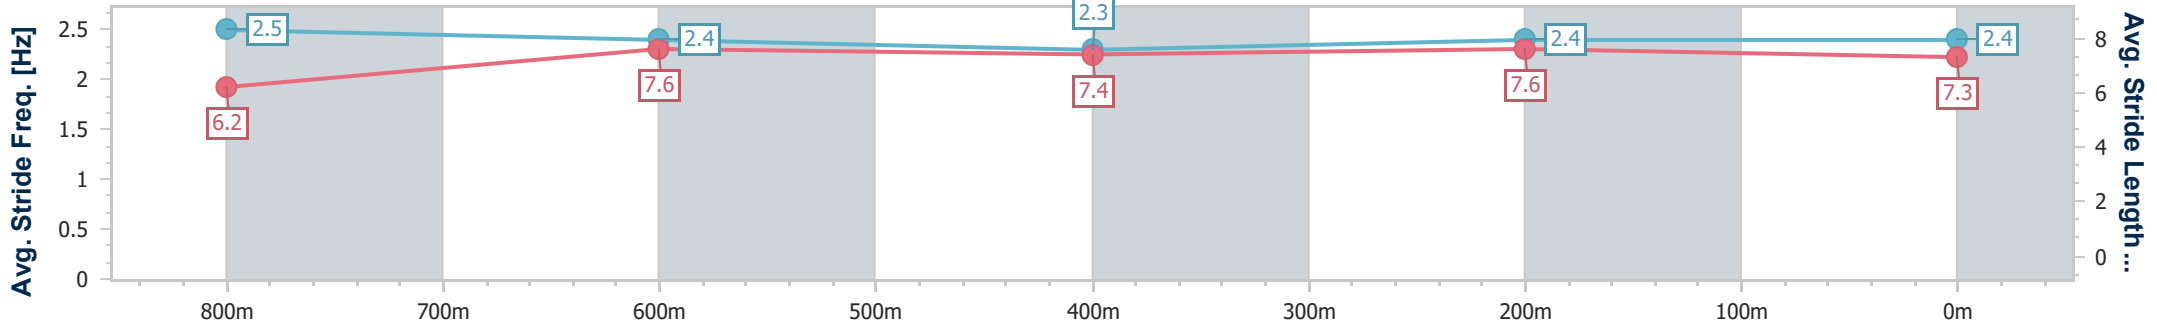

Horse/Jockey Name	Thankyou Henry
Final Rank	1
Fastest Section Time (Section)	0:10.82 (400m)
Top Speed [km/h] (Section)	70.5 (Overall)
Race State	Finished

Sunshine Coast QLD Professional
Race 1: PFD FOODSERVICES QTIS Three-Year-Old Maiden
Handicap - 1000m
14 June 2024 - 15:23

Track Rating: Soft 6, Weather: Fine, Rail Position:

Section	Overall	800m	600m	400m	200m
Section Times	0:58.11 [1] (0:13.10)	0:45.01 [1] (0:11.08)	0:33.93 [1] (0:11.57)	0:22.36 [1] (0:10.82)	0:11.54 [1] (0:11.54)
Average Speed [km/h]	55.0	64.7	62.4	66.3	62.5
Top Speed [km/h]	70.5	70.3	64.6	67.5	67.0
Avg. Dist. to Rail [m]	4.7	0.8	0.3	0.7	0.3
Avg. Stride Freq. [Hz]	2.5	2.4	2.3	2.4	2.4
Avg. Stride Length [m]	6.2	7.6	7.4	7.6	7.3

- [ ] Ranking at each section and finish
- -.-.- No data available at this section
- NA No data available