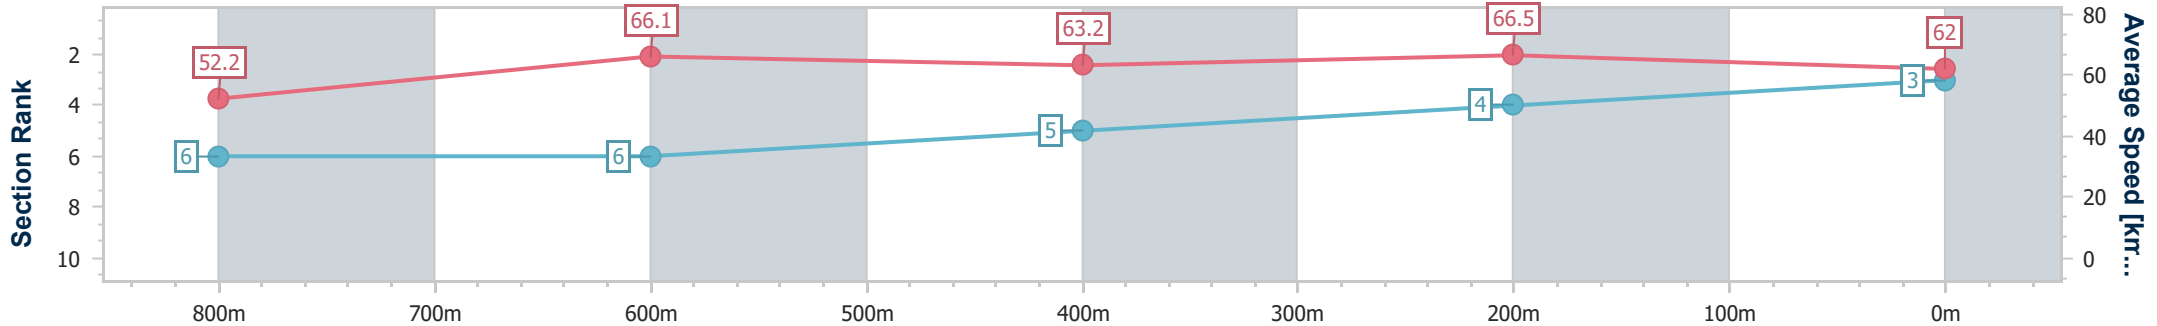

Horse/Jockey Name	Been A Secret
Final Rank	3
Fastest Section Time (Section)	0:10.84 (400m)
Top Speed [km/h] (Section)	67.6 (400m)
Race State	Finished

Sunshine Coast QLD Professional
Race 1: PFD FOODSERVICES QTIS Three-Year-Old Maiden
Handicap - 1000m
14 June 2024 - 15:23

Track Rating: Soft 6, Weather: Fine, Rail Position:

Section	Overall	800m	600m	400m	200m
Section Times	0:58.65 [3] (0:13.78)	0:44.87 [6] (0:10.94)	0:33.93 [6] (0:11.51)	0:22.42 [5] (0:10.84)	0:11.58 [4] (0:11.58)
Average Speed [km/h]	52.2	66.1	63.2	66.5	62.0
Top Speed [km/h]	67.1	67.4	65.5	67.6	65.8
Avg. Dist. to Rail [m]	4.0	0.8	1.9	3.6	4.2
Avg. Stride Freq. [Hz]	2.4	2.5	2.4	2.5	2.4
Avg. Stride Length [m]	6.1	7.5	7.3	7.4	7.1

- [ ] Ranking at each section and finish
- -.-.- No data available at this section
- NA No data available