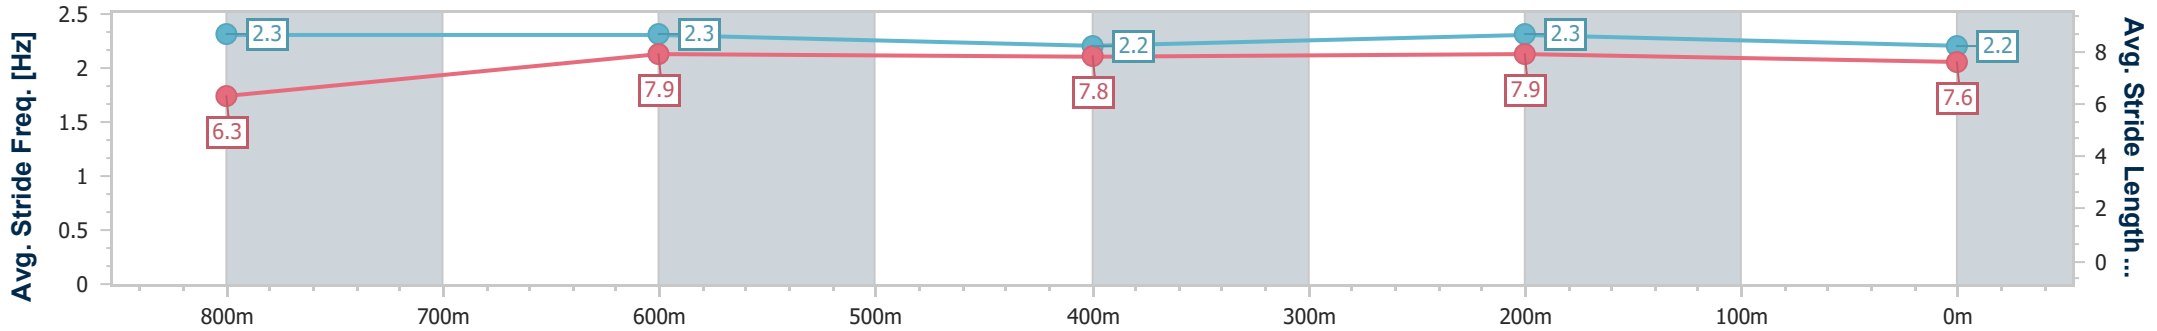

Horse/Jockey Name	Keep Safe
Final Rank	5
Fastest Section Time (Section)	0:10.97 (800m)
Top Speed [km/h] (Section)	68.9 (800m)
Race State	Finished

Sunshine Coast QLD Professional
Race 1: PFD FOODSERVICES QTIS Three-Year-Old Maiden
Handicap - 1000m
14 June 2024 - 15:23

Track Rating: Soft 6, Weather: Fine, Rail Position:

Section	Overall	800m	600m	400m	200m
Section Times	0:58.90 [5] (0:13.60)	0:45.30 [4] (0:10.97)	0:34.33 [3] (0:11.53)	0:22.80 [4] (0:11.02)	0:11.78 [5] (0:11.78)
Average Speed [km/h]	53.0	65.0	62.0	65.5	61.1
Top Speed [km/h]	68.8	68.9	65.2	66.3	63.7
Avg. Dist. to Rail [m]	1.1	2.2	1.0	0.5	0.3
Avg. Stride Freq. [Hz]	2.3	2.3	2.2	2.3	2.2
Avg. Stride Length [m]	6.3	7.9	7.8	7.9	7.6

- [ ] Ranking at each section and finish
- -.-.- No data available at this section
- NA No data available