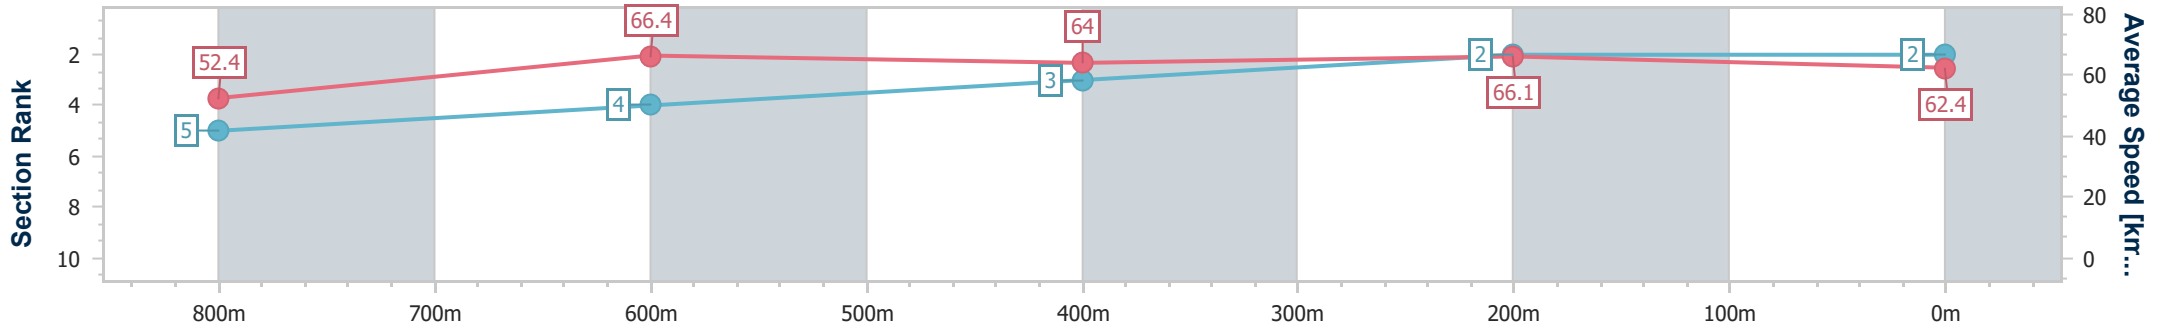

Horse/Jockey Name	Lady Lucifer
Final Rank	2
Fastest Section Time (Section)	0:10.87 (800m)
Top Speed [km/h] (Section)	68.1 (Overall)
Race State	Finished

Sunshine Coast QLD Professional
Race 1: PFD FOODSERVICES QTIS Three-Year-Old Maiden
Handicap - 1000m
14 June 2024 - 15:23

Track Rating: Soft 6, Weather: Fine, Rail Position:

Section	Overall	800m	600m	400m	200m
Section Times	0:58.43 [2] (0:13.76)	0:44.67 [5] (0:10.87)	0:33.80 [4] (0:11.40)	0:22.40 [3] (0:10.90)	0:11.50 [2] (0:11.50)
Average Speed [km/h]	52.4	66.4	64.0	66.1	62.4
Top Speed [km/h]	68.1	68.1	65.1	68.0	64.6
Avg. Dist. to Rail [m]	2.8	1.0	2.5	2.6	2.1
Avg. Stride Freq. [Hz]	2.3	2.4	2.4	2.4	2.4
Avg. Stride Length [m]	6.2	7.6	7.5	7.5	7.3

- [ ] Ranking at each section and finish
- -.-.- No data available at this section
- NA No data available