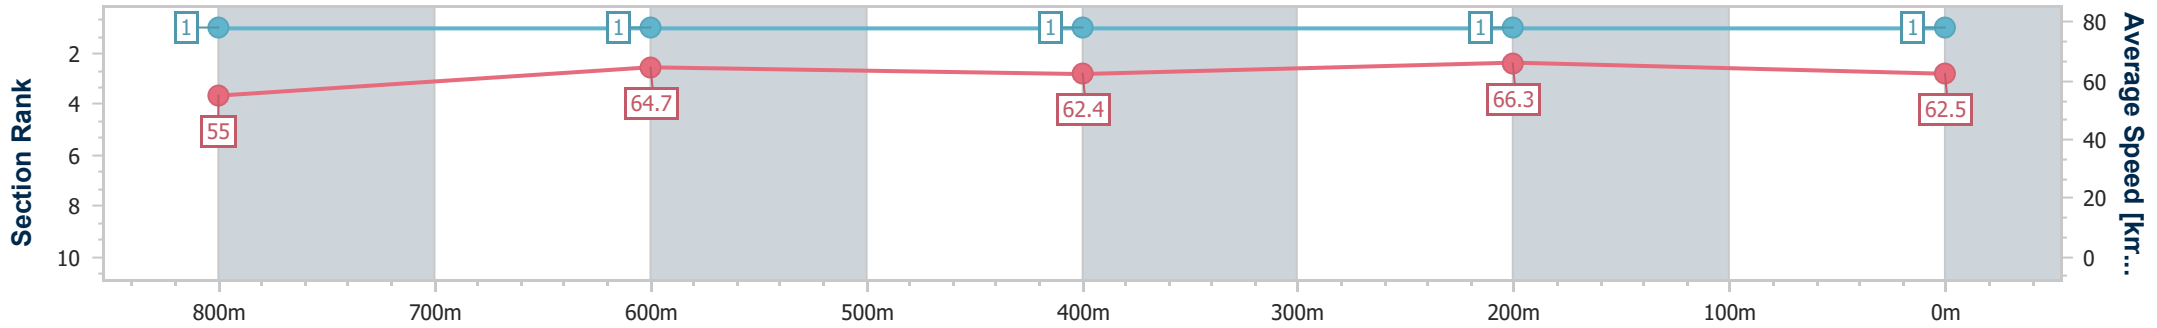

Horse/Jockey Name	Thankyou Henry
Final Rank	1
Fastest Section Time (Section)	0:10.82 (400m)
Top Speed [km/h] (Section)	70.5 (Overall)
Race State	Finished

Sunshine Coast QLD Professional
Race 1: PFD FOODSERVICES QTIS Three-Year-Old Maiden
Handicap - 1000m
14 June 2024 - 15:23

Track Rating: Soft 6, Weather: Fine, Rail Position:

Section	Overall	800m	600m	400m	200m
Section Times	0:58.11 [1] (0:13.10)	0:45.01 [1] (0:11.08)	0:33.93 [1] (0:11.57)	0:22.36 [1] (0:10.82)	0:11.54 [1] (0:11.54)
Average Speed [km/h]	55.0	64.7	62.4	66.3	62.5
Top Speed [km/h]	70.5	70.3	64.6	67.5	67.0
Avg. Dist. to Rail [m]	4.7	0.8	0.3	0.7	0.3
Avg. Stride Freq. [Hz]	2.5	2.4	2.3	2.4	2.4
Avg. Stride Length [m]	6.2	7.6	7.4	7.6	7.3

- [ ] Ranking at each section and finish
- -.-.- No data available at this section
- NA No data available