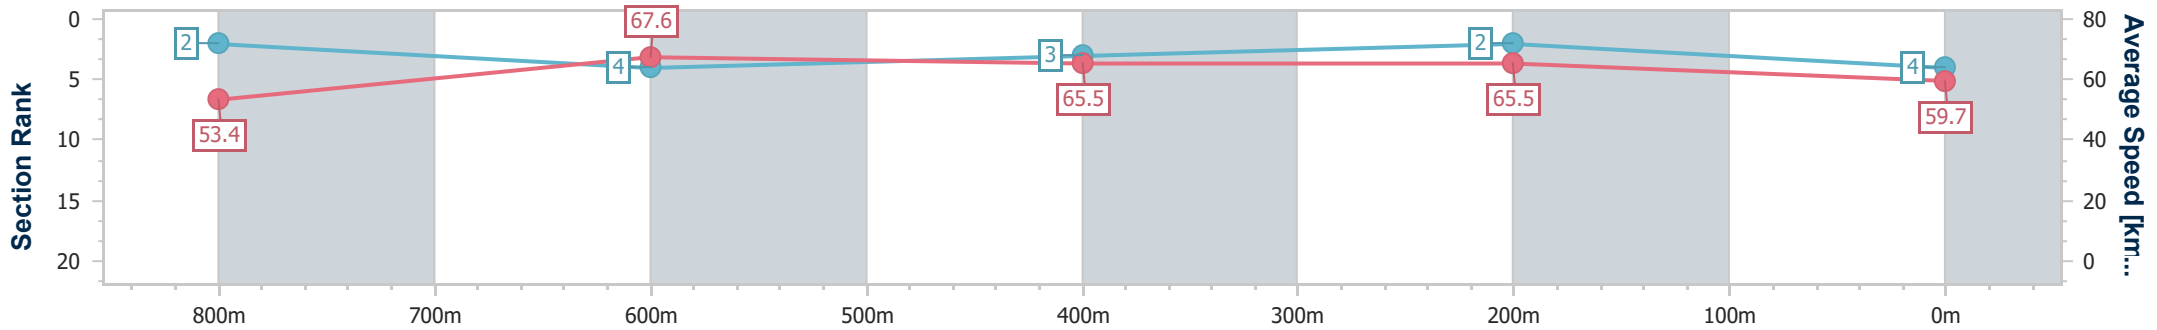

Horse/Jockey Name	Kernel Boom
Final Rank	4
Fastest Section Time (Section)	0:10.79 (800m)
Top Speed [km/h] (Section)	68.5 (800m)
Race State	Finished

Sunshine Coast QLD Professional
Race 2: THE BRANDING OFFICE BENCHMARK 58 Handicap - 1000m

14 June 2024 - 15:57

Track Rating: Soft 6, Weather: Fine, Rail Position: +7m 400m-W/Post; +9m Remainder

Section	Overall	800m	600m	400m	200m
Section Times	0:58.35 [4] (0:13.48)	0:44.87 [2] (0:10.79)	0:34.08 [4] (0:11.05)	0:23.03 [3] (0:10.99)	0:12.04 [2] (0:12.04)
Average Speed [km/h]	53.4	67.6	65.5	65.5	59.7
Top Speed [km/h]	68.4	68.5	67.7	66.5	63.3
Avg. Dist. to Rail [m]	4.9	2.3	1.0	1.2	1.9
Avg. Stride Freq. [Hz]	2.5	2.6	2.6	2.6	2.5
Avg. Stride Length [m]	5.9	7.1	7.1	7.0	6.6

- [ ] Ranking at each section and finish
- -.-.- No data available at this section
- NA No data available