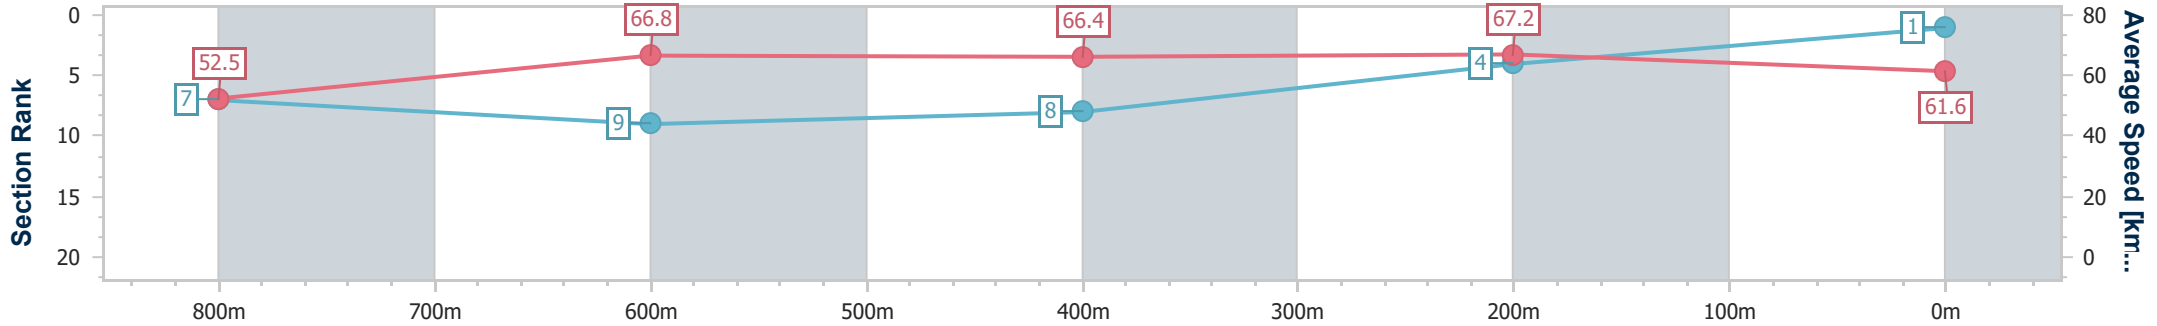

Horse/Jockey Name	Termagant
Final Rank	1
Fastest Section Time (Section)	0:10.76 (400m)
Top Speed [km/h] (Section)	68.8 (400m)
Race State	Finished

Sunshine Coast QLD Professional
Race 2: THE BRANDING OFFICE BENCHMARK 58 Handicap - 1000m

14 June 2024 - 15:57

Track Rating: Soft 6, Weather: Fine, Rail Position: +7m 400m-
W/Post; +9m Remainder

Section	Overall	800m	600m	400m	200m
Section Times	0:58.02 [1] (0:13.71)	0:44.31 [7] (0:10.97)	0:33.34 [9] (0:10.93)	0:22.41 [8] (0:10.76)	0:11.65 [4] (0:11.65)
Average Speed [km/h]	52.5	66.8	66.4	67.2	61.6
Top Speed [km/h]	65.3	67.6	67.3	68.8	64.6
Avg. Dist. to Rail [m]	8.3	3.7	2.0	4.9	5.8
Avg. Stride Freq. [Hz]	2.3	2.4	2.4	2.5	2.4
Avg. Stride Length [m]	6.3	7.6	7.6	7.4	7.1

- [ ] Ranking at each section and finish
- -.-.- No data available at this section
- NA No data available