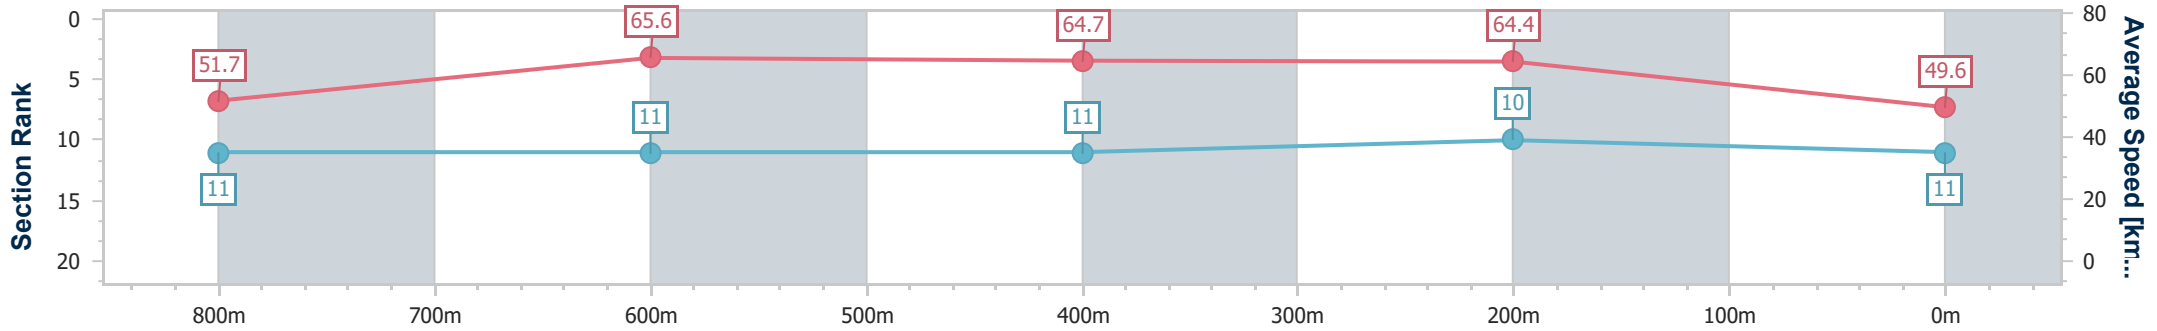

Sunshine Coast QLD Professional  
Race 2: THE BRANDING OFFICE BENCHMARK 58 Handicap - 1000m

14 June 2024 - 15:57

Track Rating: Soft 6, Weather: Fine, Rail Position: +7m 400m-  
W/Post; +9m Remainder

Section	Overall	800m	600m	400m	200m
Section Times	1:00.81 [10] (0:13.71)	0:47.10 [6] (0:10.92)	0:36.18 [8] (0:11.30)	0:24.88 [10] (0:11.62)	0:13.26 [11] (0:13.26)
Average Speed [km/h]	52.7	66.7	65.0	62.1	54.3
Top Speed [km/h]	68.8	69.4	67.0	64.9	58.5
Avg. Dist. to Rail [m]	7.4	3.7	3.8	4.2	3.9
Avg. Stride Freq. [Hz]	2.4	2.5	2.5	2.3	2.2
Avg. Stride Length [m]	6.0	7.3	7.4	7.4	6.9

- [ ] Ranking at each section and finish
- .-.- No data available at this section
- NA No data available

Horse/Jockey Name	Maltali
Final Rank	11
Fastest Section Time (Section)	0:11.06 (800m)
Top Speed [km/h] (Section)	67.2 (800m)
Race State	Finished

Sunshine Coast QLD Professional  
Race 2: THE BRANDING OFFICE BENCHMARK 58 Handicap - 1000m

14 June 2024 - 15:57

Track Rating: Soft 6, Weather: Fine, Rail Position: +7m 400m-  
W/Post; +9m Remainder

Section	Overall	800m	600m	400m	200m
Section Times	1:01.83 [11] (0:13.91)	0:47.92 [11] (0:11.06)	0:36.86 [11] (0:11.12)	0:25.74 [11] (0:11.20)	0:14.54 [10] (0:14.54)
Average Speed [km/h]	51.7	65.6	64.7	64.4	49.6
Top Speed [km/h]	66.5	67.2	66.1	66.2	60.6
Avg. Dist. to Rail [m]	3.9	2.0	0.7	2.1	0.1
Avg. Stride Freq. [Hz]	2.4	2.4	2.4	2.4	2.1
Avg. Stride Length [m]	6.1	7.5	7.4	7.4	6.5