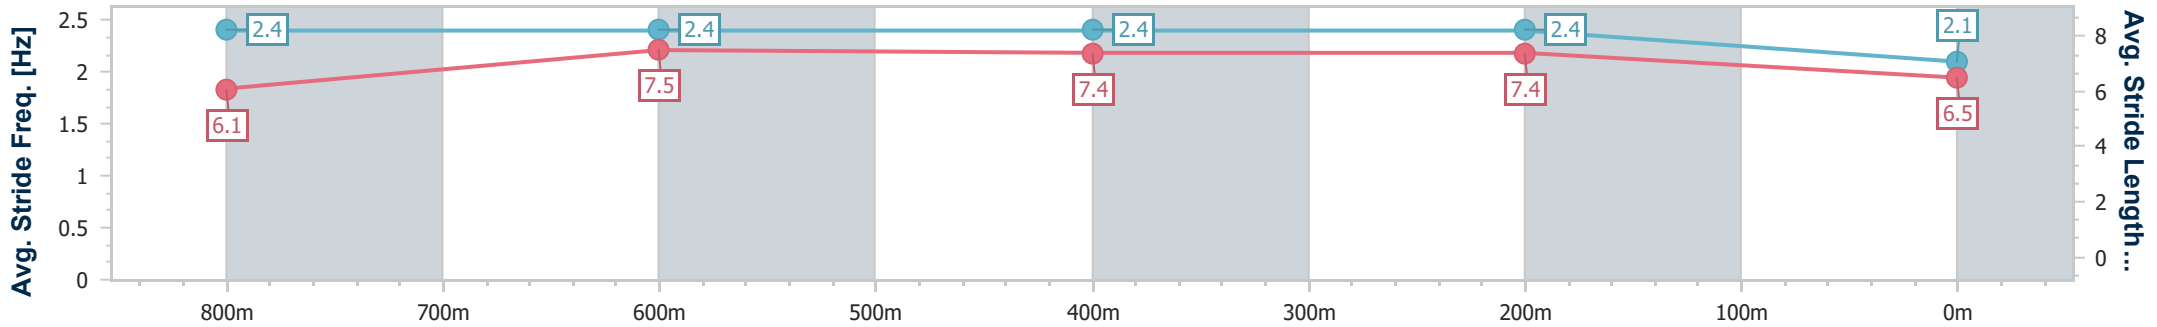

Sunshine Coast QLD Professional  
Race 2: THE BRANDING OFFICE BENCHMARK 58 Handicap - 1000m

14 June 2024 - 15:57

Track Rating: Soft 6, Weather: Fine, Rail Position: +7m 400m-  
W/Post; +9m Remainder

Section	Overall	800m	600m	400m	200m
Section Times	1:00.81 [10] (0:13.71)	0:47.10 [6] (0:10.92)	0:36.18 [8] (0:11.30)	0:24.88 [10] (0:11.62)	0:13.26 [11] (0:13.26)
Average Speed [km/h]	52.7	66.7	65.0	62.1	54.3
Top Speed [km/h]	68.8	69.4	67.0	64.9	58.5
Avg. Dist. to Rail [m]	7.4	3.7	3.8	4.2	3.9
Avg. Stride Freq. [Hz]	2.4	2.5	2.5	2.3	2.2
Avg. Stride Length [m]	6.0	7.3	7.4	7.4	6.9

- [ ] Ranking at each section and finish
- .-.- No data available at this section
- NA No data available

Horse/Jockey Name	Maltali
Final Rank	11
Fastest Section Time (Section)	0:11.06 (800m)
Top Speed [km/h] (Section)	67.2 (800m)
Race State	Finished

Sunshine Coast QLD Professional  
Race 2: THE BRANDING OFFICE BENCHMARK 58 Handicap - 1000m

14 June 2024 - 15:57

Track Rating: Soft 6, Weather: Fine, Rail Position: +7m 400m-  
W/Post; +9m Remainder

Section	Overall	800m	600m	400m	200m
Section Times	1:01.83 [11] (0:13.91)	0:47.92 [11] (0:11.06)	0:36.86 [11] (0:11.12)	0:25.74 [11] (0:11.20)	0:14.54 [10] (0:14.54)
Average Speed [km/h]	51.7	65.6	64.7	64.4	49.6
Top Speed [km/h]	66.5	67.2	66.1	66.2	60.6
Avg. Dist. to Rail [m]	3.9	2.0	0.7	2.1	0.1
Avg. Stride Freq. [Hz]	2.4	2.4	2.4	2.4	2.1
Avg. Stride Length [m]	6.1	7.5	7.4	7.4	6.5