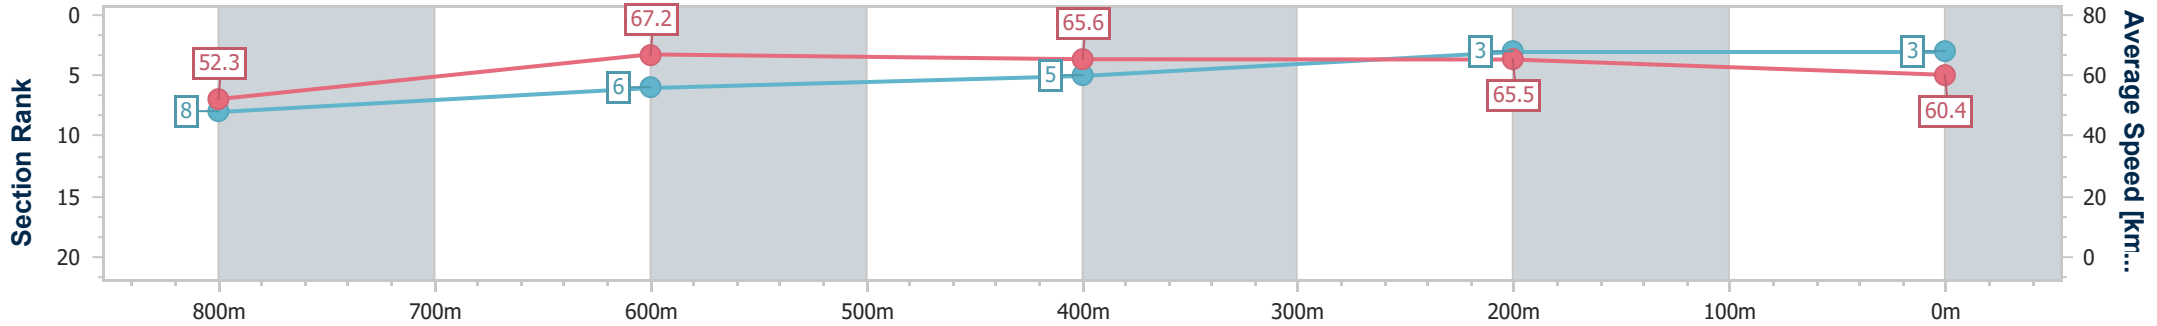

Horse/Jockey Name	Pianist
Final Rank	3
Fastest Section Time (Section)	0:10.71 (800m)
Top Speed [km/h] (Section)	69.1 (800m)
Race State	Finished

Sunshine Coast QLD Professional
Race 2: THE BRANDING OFFICE BENCHMARK 58 Handicap - 1000m

14 June 2024 - 15:57

Track Rating: Soft 6, Weather: Fine, Rail Position: +7m 400m-
W/Post; +9m Remainder

Section	Overall	800m	600m	400m	200m
Section Times	0:58.28 [3] (0:13.79)	0:44.49 [8] (0:10.71)	0:33.78 [6] (0:10.89)	0:22.89 [5] (0:10.94)	0:11.95 [3] (0:11.95)
Average Speed [km/h]	52.3	67.2	65.6	65.5	60.4
Top Speed [km/h]	68.4	69.1	67.2	67.2	63.5
Avg. Dist. to Rail [m]	1.7	1.2	1.4	0.9	1.1
Avg. Stride Freq. [Hz]	2.3	2.4	2.4	2.4	2.3
Avg. Stride Length [m]	6.2	7.9	7.7	7.5	7.1

- [ ] Ranking at each section and finish
- -.-.- No data available at this section
- NA No data available