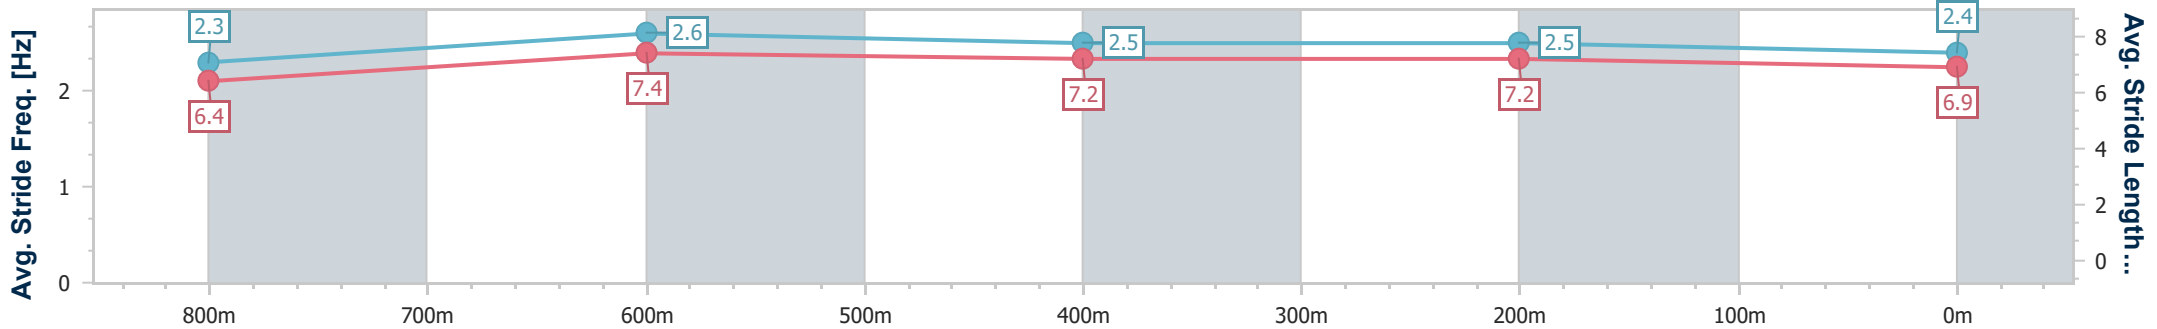

- [ ] Ranking at each section and finish
- .-.- No data available at this section
- NA No data available

Horse/Jockey Name	Belistic Man
Final Rank	9
Fastest Section Time (Section)	0:10.69 (800m)
Top Speed [km/h] (Section)	70.4 (800m)
Race State	Finished

Sunshine Coast QLD Professional  
Race 2: THE BRANDING OFFICE BENCHMARK 58 Handicap - 1000m

14 June 2024 - 15:57

Track Rating: Soft 6, Weather: Fine, Rail Position: +7m 400m-W/Post; +9m Remainder

Section	Overall	800m	600m	400m	200m
Section Times	0:58.97 [9] (0:13.52)	0:45.45 [3] (0:10.69)	0:34.76 [2] (0:11.12)	0:23.64 [4] (0:11.29)	0:12.35 [8] (0:12.35)
Average Speed [km/h]	53.3	68.3	65.5	63.8	58.4
Top Speed [km/h]	70.1	70.4	67.2	65.4	62.2
Avg. Dist. to Rail [m]	6.8	3.6	2.5	2.1	2.2
Avg. Stride Freq. [Hz]	2.3	2.6	2.5	2.5	2.4
Avg. Stride Length [m]	6.4	7.4	7.2	7.2	6.9