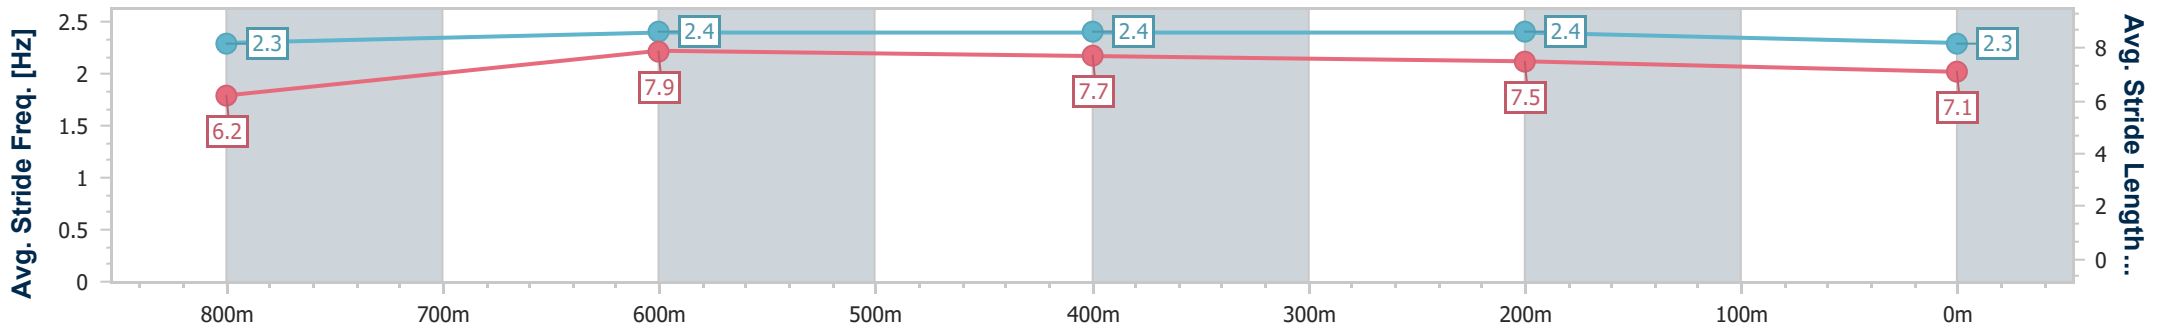

Horse/Jockey Name	Pianist
Final Rank	3
Fastest Section Time (Section)	0:10.71 (800m)
Top Speed [km/h] (Section)	69.1 (800m)
Race State	Finished

Sunshine Coast QLD Professional
Race 2: THE BRANDING OFFICE BENCHMARK 58 Handicap - 1000m

14 June 2024 - 15:57

Track Rating: Soft 6, Weather: Fine, Rail Position: +7m 400m-
W/Post; +9m Remainder

Section	Overall	800m	600m	400m	200m
Section Times	0:58.28 [3] (0:13.79)	0:44.49 [8] (0:10.71)	0:33.78 [6] (0:10.89)	0:22.89 [5] (0:10.94)	0:11.95 [3] (0:11.95)
Average Speed [km/h]	52.3	67.2	65.6	65.5	60.4
Top Speed [km/h]	68.4	69.1	67.2	67.2	63.5
Avg. Dist. to Rail [m]	1.7	1.2	1.4	0.9	1.1
Avg. Stride Freq. [Hz]	2.3	2.4	2.4	2.4	2.3
Avg. Stride Length [m]	6.2	7.9	7.7	7.5	7.1

- [ ] Ranking at each section and finish
- -.-.- No data available at this section
- NA No data available