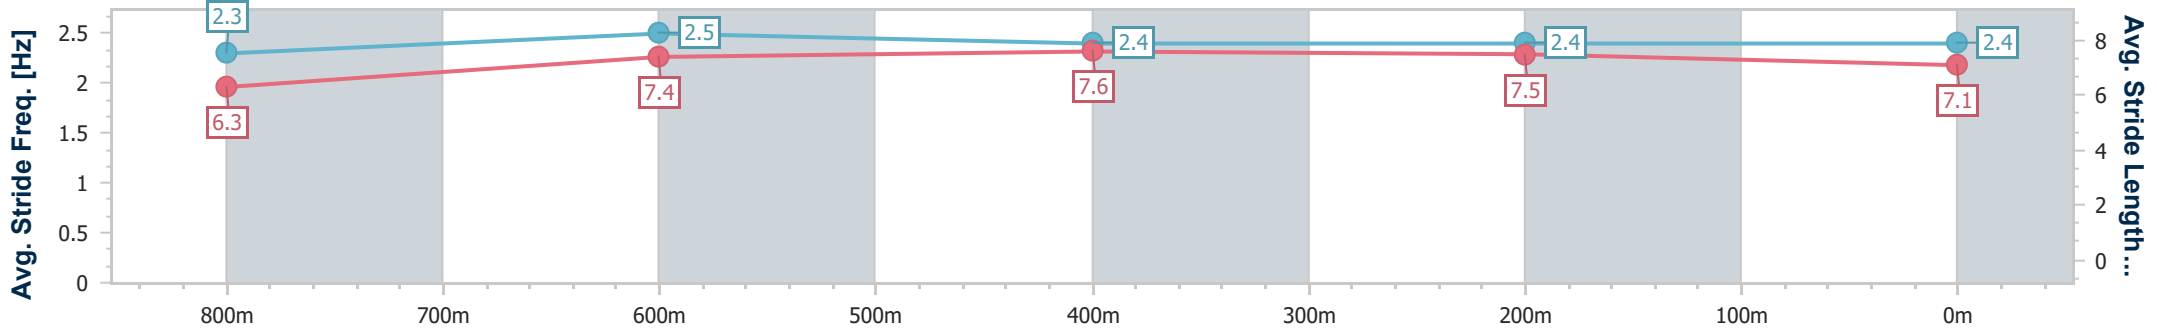

Horse/Jockey Name	Pink Cashmere
Final Rank	2
Fastest Section Time (Section)	0:10.72 (800m)
Top Speed [km/h] (Section)	68.6 (800m)
Race State	Finished

Sunshine Coast QLD Professional
Race 2: THE BRANDING OFFICE BENCHMARK 58 Handicap - 1000m

14 June 2024 - 15:57

Track Rating: Soft 6, Weather: Fine, Rail Position: +7m 400m-
W/Post; +9m Remainder

Section	Overall	800m	600m	400m	200m
Section Times	0:58.11 [2] (0:13.86)	0:44.25 [9] (0:10.72)	0:33.53 [7] (0:10.94)	0:22.59 [7] (0:10.99)	0:11.60 [7] (0:11.60)
Average Speed [km/h]	52.0	66.9	65.5	65.3	62.2
Top Speed [km/h]	68.3	68.6	66.6	66.5	64.0
Avg. Dist. to Rail [m]	0.4	0.4	1.5	0.8	2.8
Avg. Stride Freq. [Hz]	2.3	2.5	2.4	2.4	2.4
Avg. Stride Length [m]	6.3	7.4	7.6	7.5	7.1

- [ ] Ranking at each section and finish
- -.-.- No data available at this section
- NA No data available