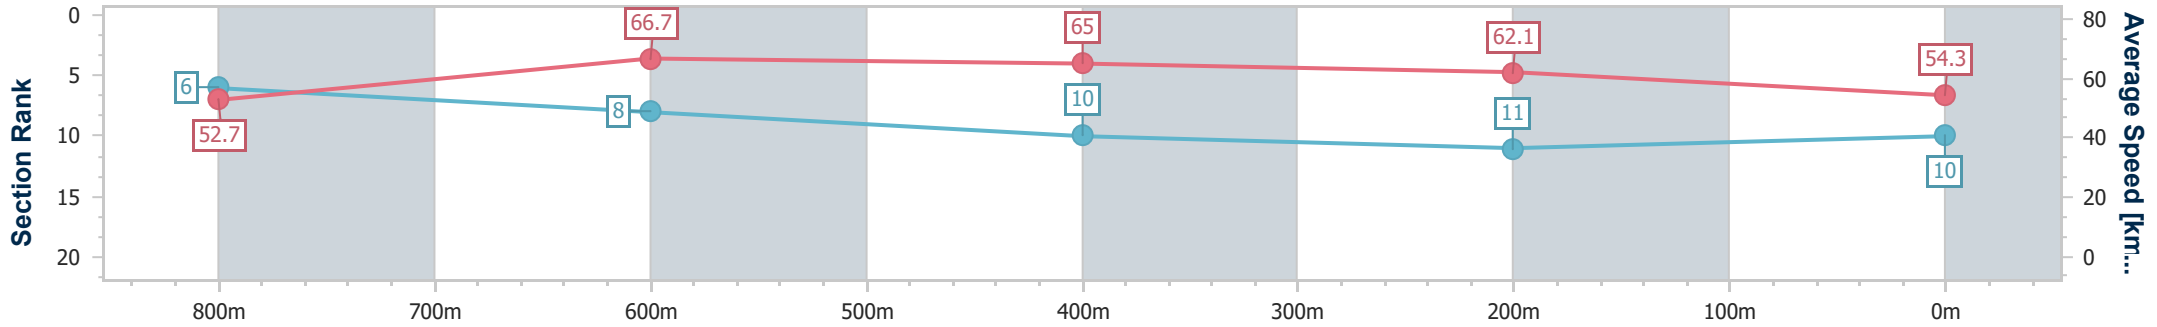

- [ ] Ranking at each section and finish
- .-.- No data available at this section
- NA No data available

Horse/Jockey Name	Extremaarty
Final Rank	10
Fastest Section Time (Section)	0:10.92 (800m)
Top Speed [km/h] (Section)	69.4 (800m)
Race State	Finished

Sunshine Coast QLD Professional  
Race 2: THE BRANDING OFFICE BENCHMARK 58 Handicap - 1000m

14 June 2024 - 15:57

Track Rating: Soft 6, Weather: Fine, Rail Position: +7m 400m-  
W/Post; +9m Remainder

Section	Overall	800m	600m	400m	200m
Section Times	1:00.81 [10] (0:13.71)	0:47.10 [6] (0:10.92)	0:36.18 [8] (0:11.30)	0:24.88 [10] (0:11.62)	0:13.26 [11] (0:13.26)
Average Speed [km/h]	52.7	66.7	65.0	62.1	54.3
Top Speed [km/h]	68.8	69.4	67.0	64.9	58.5
Avg. Dist. to Rail [m]	7.4	3.7	3.8	4.2	3.9
Avg. Stride Freq. [Hz]	2.4	2.5	2.5	2.3	2.2
Avg. Stride Length [m]	6.0	7.3	7.4	7.4	6.9