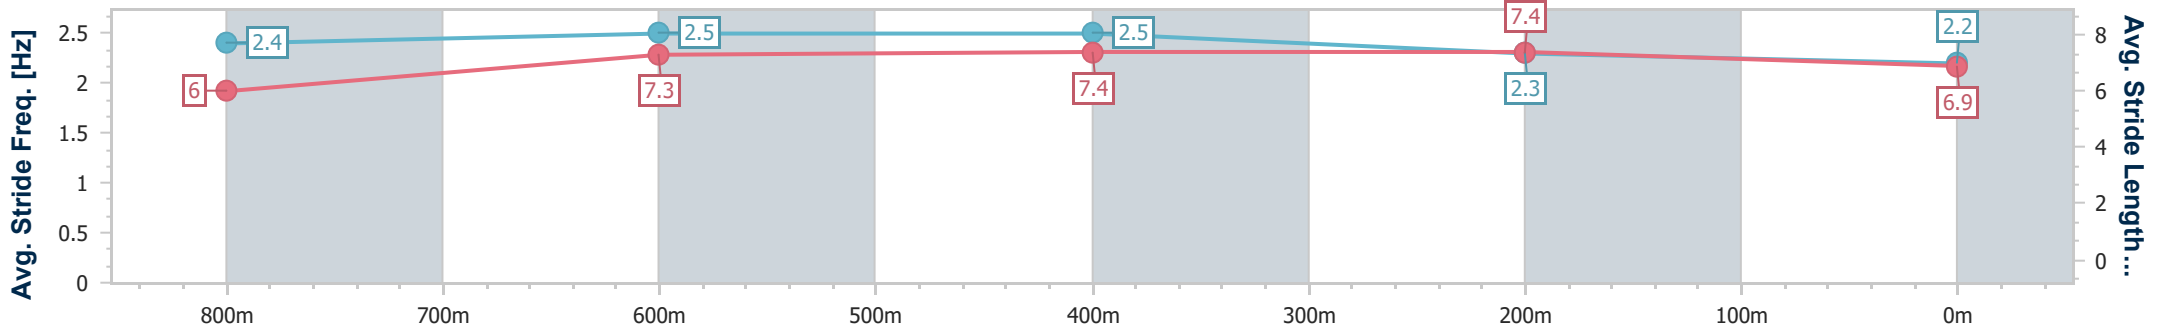

Sunshine Coast QLD Professional  
Race 2: THE BRANDING OFFICE BENCHMARK 58 Handicap - 1000m

14 June 2024 - 15:57

Track Rating: Soft 6, Weather: Fine, Rail Position: +7m 400m-W/Post; +9m Remainder

Section	Overall	800m	600m	400m	200m
Section Times	0:58.97 [9] (0:13.52)	0:45.45 [3] (0:10.69)	0:34.76 [2] (0:11.12)	0:23.64 [4] (0:11.29)	0:12.35 [8] (0:12.35)
Average Speed [km/h]	53.3	68.3	65.5	63.8	58.4
Top Speed [km/h]	70.1	70.4	67.2	65.4	62.2
Avg. Dist. to Rail [m]	6.8	3.6	2.5	2.1	2.2
Avg. Stride Freq. [Hz]	2.3	2.6	2.5	2.5	2.4
Avg. Stride Length [m]	6.4	7.4	7.2	7.2	6.9

- [ ] Ranking at each section and finish
- .-.- No data available at this section
- NA No data available

Horse/Jockey Name	Extremaarty
Final Rank	10
Fastest Section Time (Section)	0:10.92 (800m)
Top Speed [km/h] (Section)	69.4 (800m)
Race State	Finished

Sunshine Coast QLD Professional  
Race 2: THE BRANDING OFFICE BENCHMARK 58 Handicap - 1000m

14 June 2024 - 15:57

Track Rating: Soft 6, Weather: Fine, Rail Position: +7m 400m-  
W/Post; +9m Remainder

Section	Overall	800m	600m	400m	200m
Section Times	1:00.81 [10] (0:13.71)	0:47.10 [6] (0:10.92)	0:36.18 [8] (0:11.30)	0:24.88 [10] (0:11.62)	0:13.26 [11] (0:13.26)
Average Speed [km/h]	52.7	66.7	65.0	62.1	54.3
Top Speed [km/h]	68.8	69.4	67.0	64.9	58.5
Avg. Dist. to Rail [m]	7.4	3.7	3.8	4.2	3.9
Avg. Stride Freq. [Hz]	2.4	2.5	2.5	2.3	2.2
Avg. Stride Length [m]	6.0	7.3	7.4	7.4	6.9