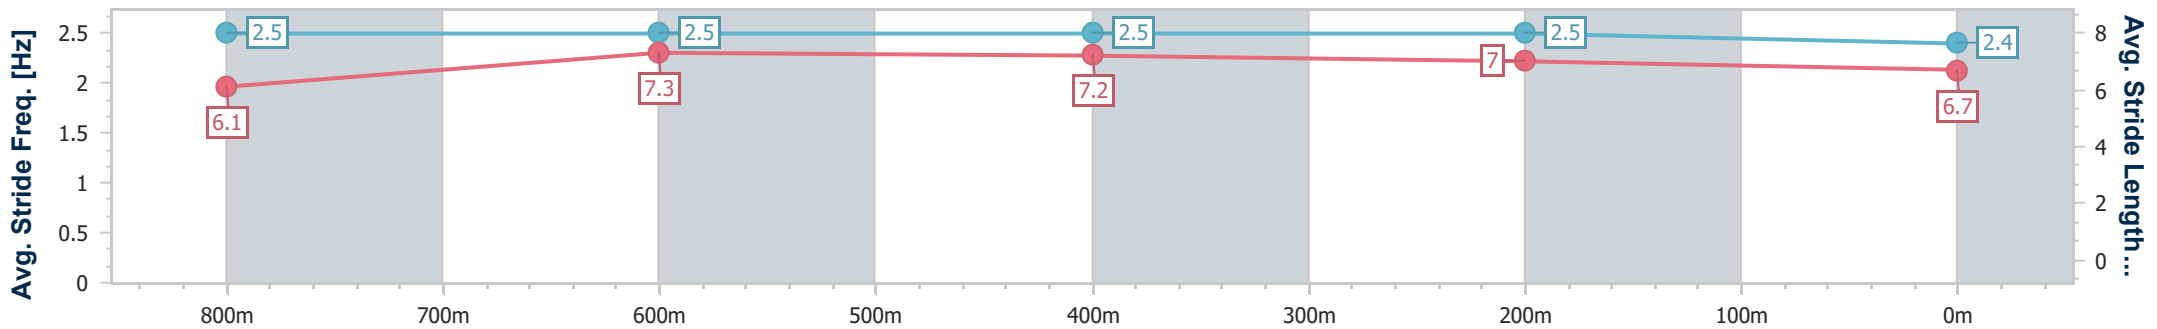

Horse/Jockey Name	Russian Pins
Final Rank	6
Fastest Section Time (Section)	0:10.81 (800m)
Top Speed [km/h] (Section)	69.1 (Overall)
Race State	Finished

Sunshine Coast QLD Professional
Race 2: THE BRANDING OFFICE BENCHMARK 58 Handicap - 1000m

14 June 2024 - 15:57

Track Rating: Soft 6, Weather: Fine, Rail Position: +7m 400m-
W/Post; +9m Remainder

Section	Overall	800m	600m	400m	200m
Section Times	0:58.65 [6] (0:13.12)	0:45.53 [1] (0:10.81)	0:34.72 [1] (0:11.04)	0:23.68 [1] (0:11.28)	0:12.40 [1] (0:12.40)
Average Speed [km/h]	54.9	67.1	65.4	63.8	58.1
Top Speed [km/h]	69.1	68.9	66.3	65.6	61.8
Avg. Dist. to Rail [m]	8.3	2.5	0.6	1.0	0.6
Avg. Stride Freq. [Hz]	2.5	2.5	2.5	2.5	2.4
Avg. Stride Length [m]	6.1	7.3	7.2	7.0	6.7

- [ ] Ranking at each section and finish
- -.-.- No data available at this section
- NA No data available