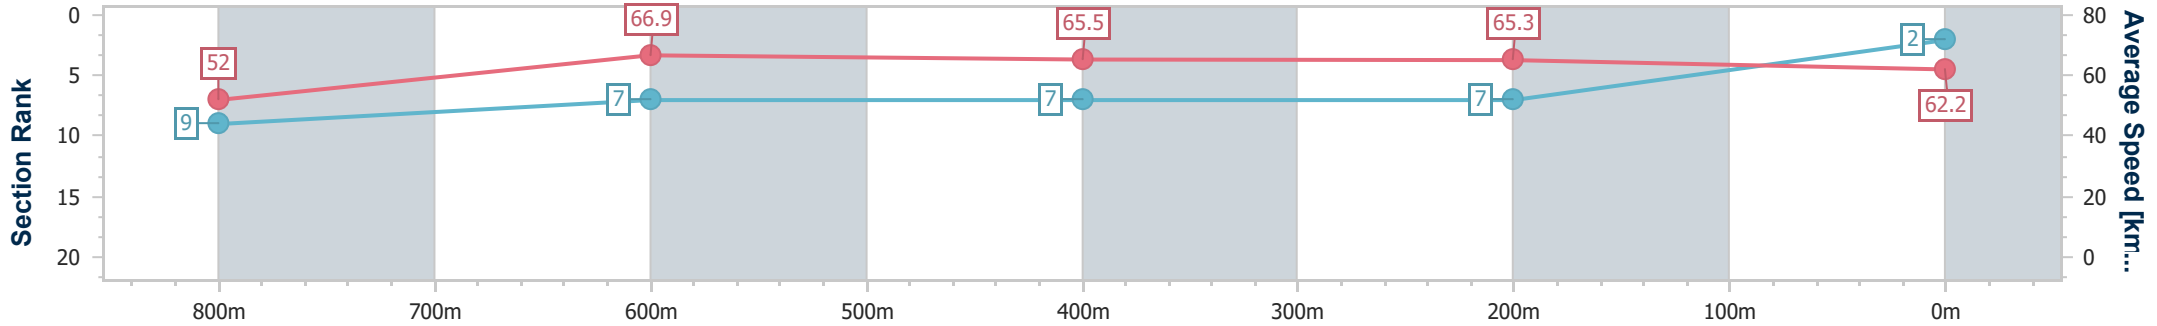

Horse/Jockey Name	Pink Cashmere
Final Rank	2
Fastest Section Time (Section)	0:10.72 (800m)
Top Speed [km/h] (Section)	68.6 (800m)
Race State	Finished

Sunshine Coast QLD Professional
Race 2: THE BRANDING OFFICE BENCHMARK 58 Handicap - 1000m

14 June 2024 - 15:57

Track Rating: Soft 6, Weather: Fine, Rail Position: +7m 400m-
W/Post; +9m Remainder

Section	Overall	800m	600m	400m	200m
Section Times	0:58.11 [2] (0:13.86)	0:44.25 [9] (0:10.72)	0:33.53 [7] (0:10.94)	0:22.59 [7] (0:10.99)	0:11.60 [7] (0:11.60)
Average Speed [km/h]	52.0	66.9	65.5	65.3	62.2
Top Speed [km/h]	68.3	68.6	66.6	66.5	64.0
Avg. Dist. to Rail [m]	0.4	0.4	1.5	0.8	2.8
Avg. Stride Freq. [Hz]	2.3	2.5	2.4	2.4	2.4
Avg. Stride Length [m]	6.3	7.4	7.6	7.5	7.1

- [ ] Ranking at each section and finish
- -.-.- No data available at this section
- NA No data available