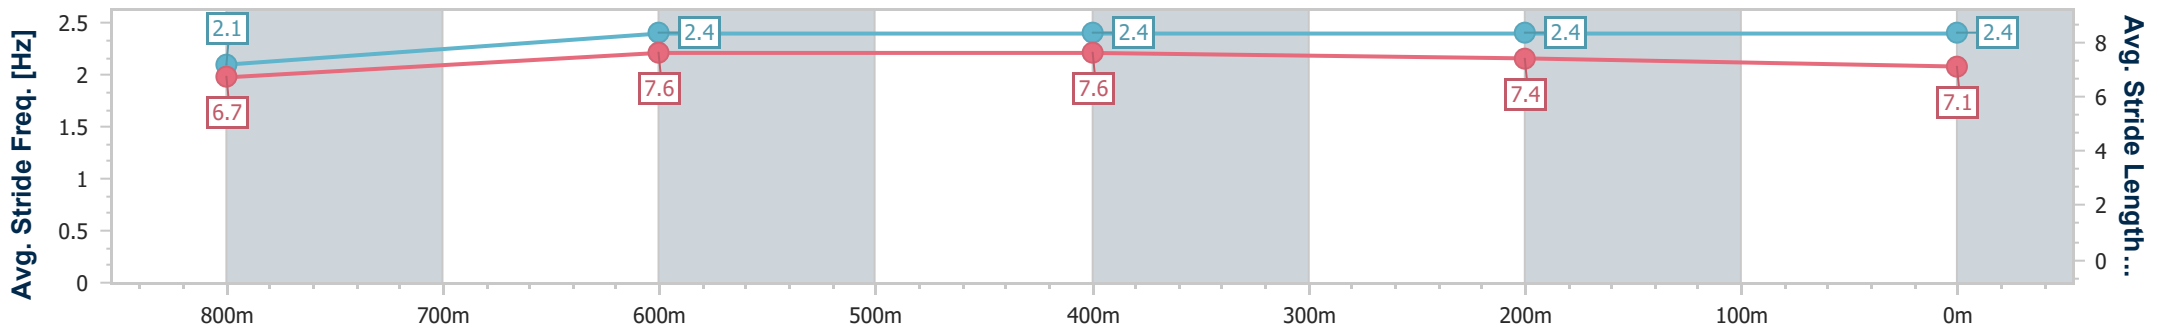

Horse/Jockey Name	Little Vista
Final Rank	5
Fastest Section Time (Section)	0:10.81 (800m)
Top Speed [km/h] (Section)	67.6 (800m)
Race State	Finished

Sunshine Coast QLD Professional
Race 2: THE BRANDING OFFICE BENCHMARK 58 Handicap - 1000m

14 June 2024 - 15:57

Track Rating: Soft 6, Weather: Fine, Rail Position: +7m 400m-
W/Post; +9m Remainder

Section	Overall	800m	600m	400m	200m
Section Times	0:58.48 [5] (0:13.88)	0:44.60 [10] (0:10.81)	0:33.79 [10] (0:10.96)	0:22.83 [9] (0:11.02)	0:11.81 [9] (0:11.81)
Average Speed [km/h]	51.9	66.6	65.8	65.2	61.0
Top Speed [km/h]	67.5	67.6	66.8	66.2	64.0
Avg. Dist. to Rail [m]	4.0	0.8	0.7	3.2	4.0
Avg. Stride Freq. [Hz]	2.1	2.4	2.4	2.4	2.4
Avg. Stride Length [m]	6.7	7.6	7.6	7.4	7.1

- [ ] Ranking at each section and finish
- -.-.- No data available at this section
- NA No data available