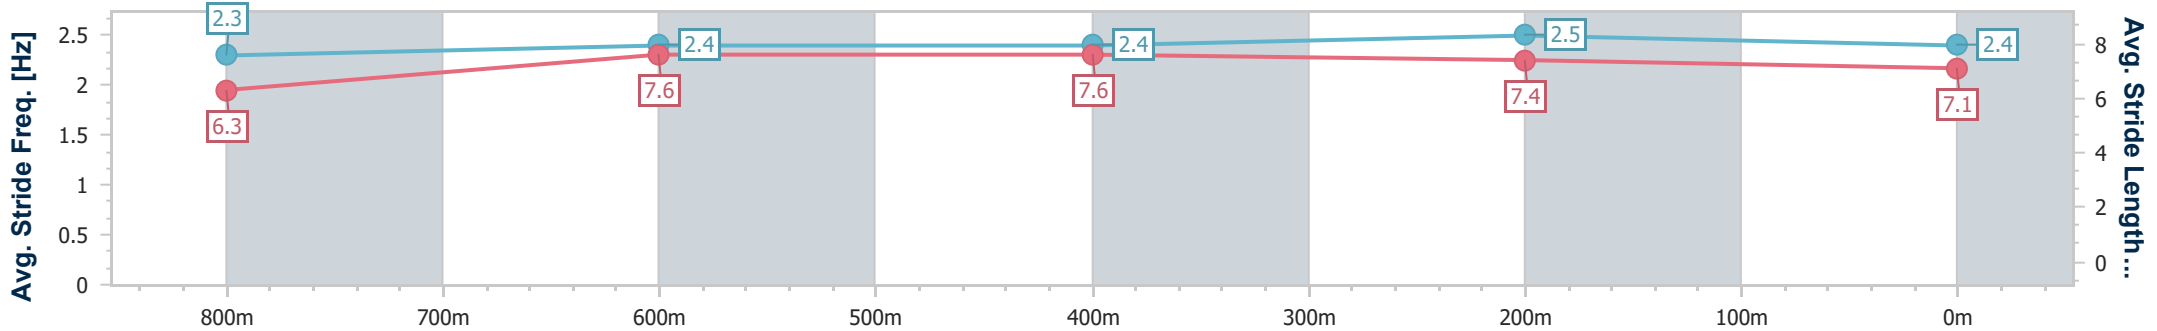

Horse/Jockey Name	Termagant
Final Rank	1
Fastest Section Time (Section)	0:10.76 (400m)
Top Speed [km/h] (Section)	68.8 (400m)
Race State	Finished

Sunshine Coast QLD Professional
Race 2: THE BRANDING OFFICE BENCHMARK 58 Handicap - 1000m

14 June 2024 - 15:57

Track Rating: Soft 6, Weather: Fine, Rail Position: +7m 400m-
W/Post; +9m Remainder

Section	Overall	800m	600m	400m	200m
Section Times	0:58.02 [1] (0:13.71)	0:44.31 [7] (0:10.97)	0:33.34 [9] (0:10.93)	0:22.41 [8] (0:10.76)	0:11.65 [4] (0:11.65)
Average Speed [km/h]	52.5	66.8	66.4	67.2	61.6
Top Speed [km/h]	65.3	67.6	67.3	68.8	64.6
Avg. Dist. to Rail [m]	8.3	3.7	2.0	4.9	5.8
Avg. Stride Freq. [Hz]	2.3	2.4	2.4	2.5	2.4
Avg. Stride Length [m]	6.3	7.6	7.6	7.4	7.1

- [ ] Ranking at each section and finish
- -.-.- No data available at this section
- NA No data available