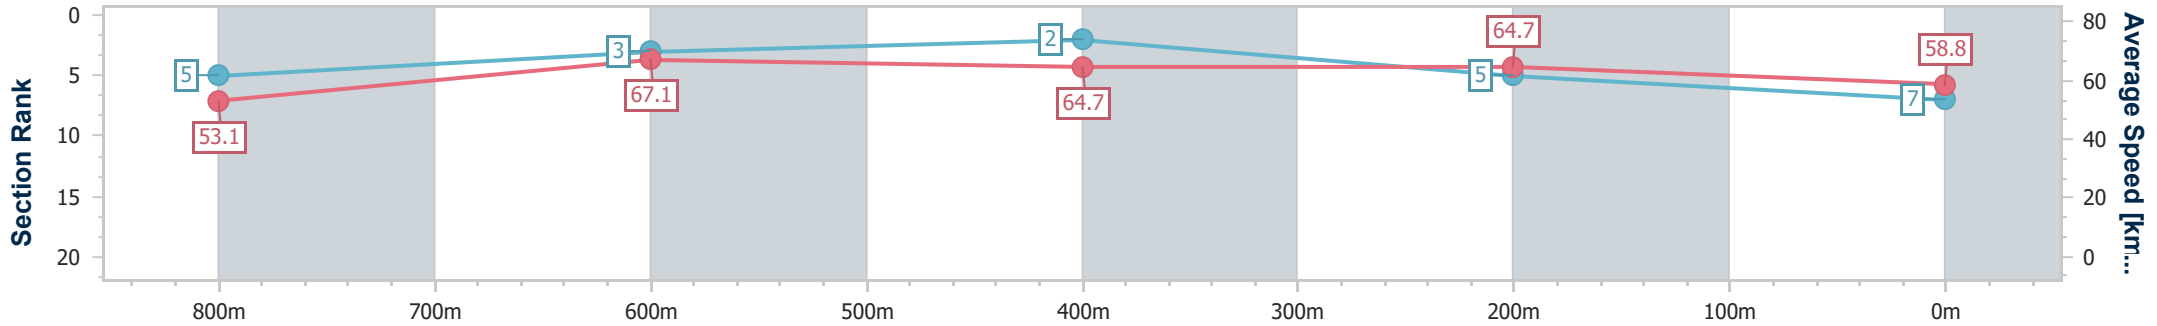

Horse/Jockey Name	Rock Diamond
Final Rank	7
Fastest Section Time (Section)	0:10.68 (800m)
Top Speed [km/h] (Section)	70.3 (800m)
Race State	Finished

Sunshine Coast QLD Professional
Race 2: THE BRANDING OFFICE BENCHMARK 58 Handicap - 1000m

14 June 2024 - 15:57

Track Rating: Soft 6, Weather: Fine, Rail Position: +7m 400m-W/Post; +9m Remainder

Section	Overall	800m	600m	400m	200m
Section Times	0:58.71 [7] (0:13.58)	0:45.13 [5] (0:10.68)	0:34.45 [3] (0:11.06)	0:23.39 [2] (0:11.13)	0:12.26 [5] (0:12.26)
Average Speed [km/h]	53.1	67.1	64.7	64.7	58.8
Top Speed [km/h]	68.2	70.3	66.9	66.6	62.7
Avg. Dist. to Rail [m]	1.1	0.6	1.3	1.4	2.0
Avg. Stride Freq. [Hz]	2.5	2.6	2.5	2.5	2.3
Avg. Stride Length [m]	6.0	7.3	7.3	7.3	7.0

- [ ] Ranking at each section and finish
- -.-.- No data available at this section
- NA No data available