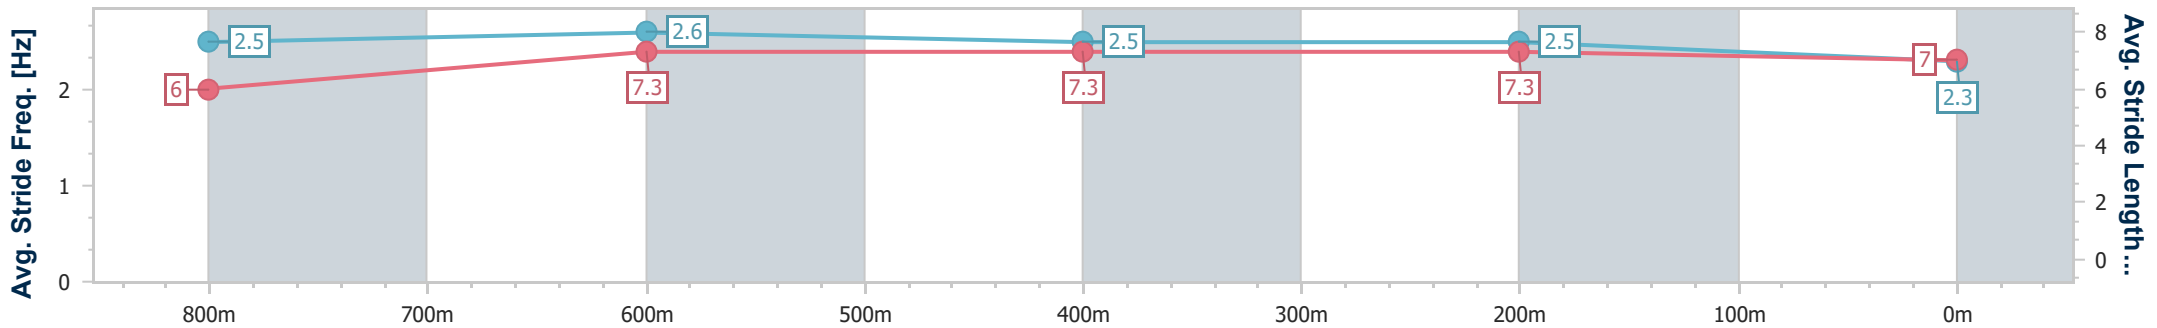

- [ ] Ranking at each section and finish
- .-.- No data available at this section
- NA No data available

Horse/Jockey Name	Rock Diamond
Final Rank	7
Fastest Section Time (Section)	0:10.68 (800m)
Top Speed [km/h] (Section)	70.3 (800m)
Race State	Finished

Sunshine Coast QLD Professional  
Race 2: THE BRANDING OFFICE BENCHMARK 58 Handicap - 1000m

14 June 2024 - 15:57

Track Rating: Soft 6, Weather: Fine, Rail Position: +7m 400m-W/Post; +9m Remainder

Section	Overall	800m	600m	400m	200m
Section Times	0:58.71 [7] (0:13.58)	0:45.13 [5] (0:10.68)	0:34.45 [3] (0:11.06)	0:23.39 [2] (0:11.13)	0:12.26 [5] (0:12.26)
Average Speed [km/h]	53.1	67.1	64.7	64.7	58.8
Top Speed [km/h]	68.2	70.3	66.9	66.6	62.7
Avg. Dist. to Rail [m]	1.1	0.6	1.3	1.4	2.0
Avg. Stride Freq. [Hz]	2.5	2.6	2.5	2.5	2.3
Avg. Stride Length [m]	6.0	7.3	7.3	7.3	7.0