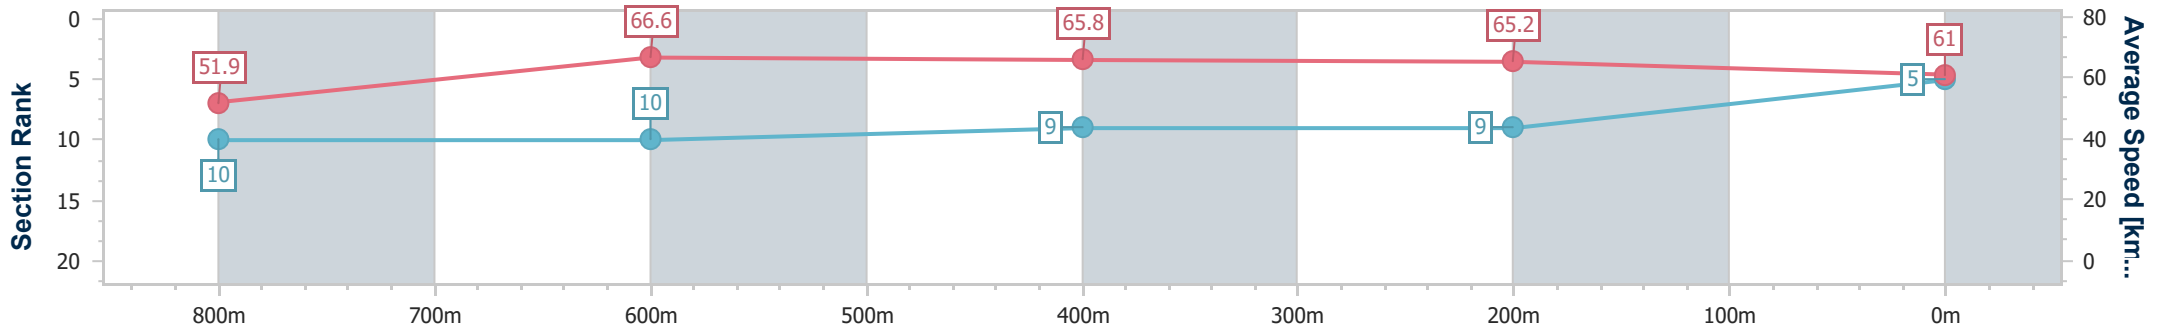

Horse/Jockey Name	Little Vista
Final Rank	5
Fastest Section Time (Section)	0:10.81 (800m)
Top Speed [km/h] (Section)	67.6 (800m)
Race State	Finished

Sunshine Coast QLD Professional
Race 2: THE BRANDING OFFICE BENCHMARK 58 Handicap - 1000m

14 June 2024 - 15:57

Track Rating: Soft 6, Weather: Fine, Rail Position: +7m 400m-
W/Post; +9m Remainder

Section	Overall	800m	600m	400m	200m
Section Times	0:58.48 [5] (0:13.88)	0:44.60 [10] (0:10.81)	0:33.79 [10] (0:10.96)	0:22.83 [9] (0:11.02)	0:11.81 [9] (0:11.81)
Average Speed [km/h]	51.9	66.6	65.8	65.2	61.0
Top Speed [km/h]	67.5	67.6	66.8	66.2	64.0
Avg. Dist. to Rail [m]	4.0	0.8	0.7	3.2	4.0
Avg. Stride Freq. [Hz]	2.1	2.4	2.4	2.4	2.4
Avg. Stride Length [m]	6.7	7.6	7.6	7.4	7.1

- [ ] Ranking at each section and finish
- -.-.- No data available at this section
- NA No data available