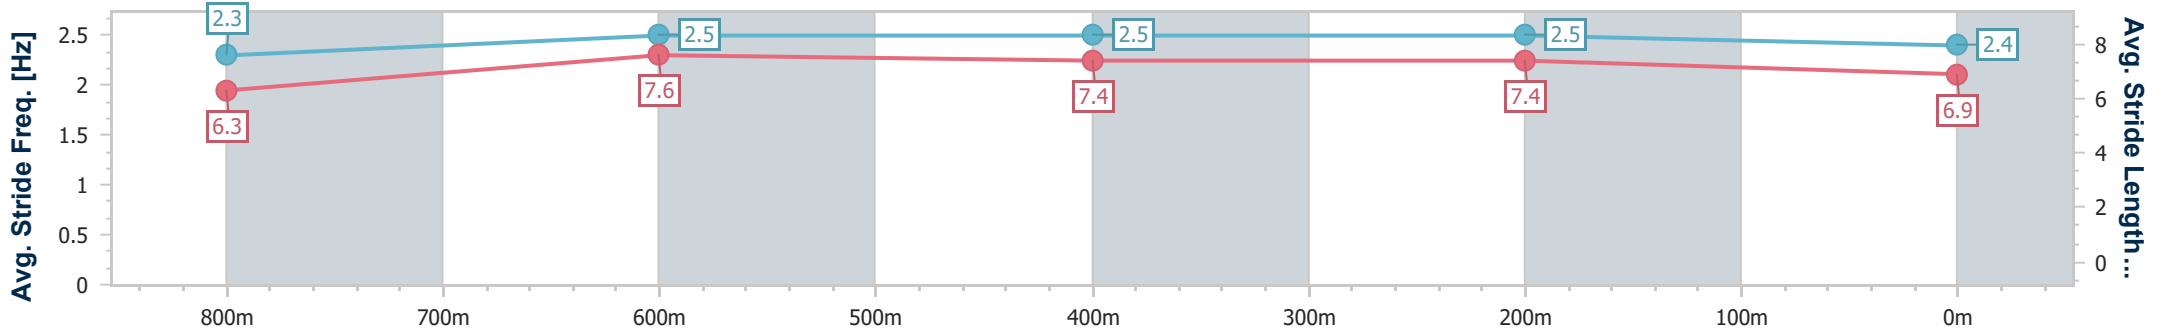

- [ ] Ranking at each section and finish
- .-.- No data available at this section
- NA No data available

Horse/Jockey Name	Shajaea
Final Rank	8
Fastest Section Time (Section)	0:10.83 (800m)
Top Speed [km/h] (Section)	68.3 (800m)
Race State	Finished

Sunshine Coast QLD Professional  
Race 2: THE BRANDING OFFICE BENCHMARK 58 Handicap - 1000m

14 June 2024 - 15:57

Track Rating: Soft 6, Weather: Fine, Rail Position: +7m 400m-  
W/Post; +9m Remainder

Section	Overall	800m	600m	400m	200m
Section Times	0:58.78 [8] (0:13.55)	0:45.23 [4] (0:10.83)	0:34.40 [5] (0:11.10)	0:23.30 [6] (0:11.02)	0:12.28 [6] (0:12.28)
Average Speed [km/h]	53.3	67.7	65.7	65.4	58.5
Top Speed [km/h]	66.9	68.3	66.7	66.6	62.3
Avg. Dist. to Rail [m]	6.5	3.9	3.0	5.2	7.4
Avg. Stride Freq. [Hz]	2.3	2.5	2.5	2.5	2.4
Avg. Stride Length [m]	6.3	7.6	7.4	7.4	6.9