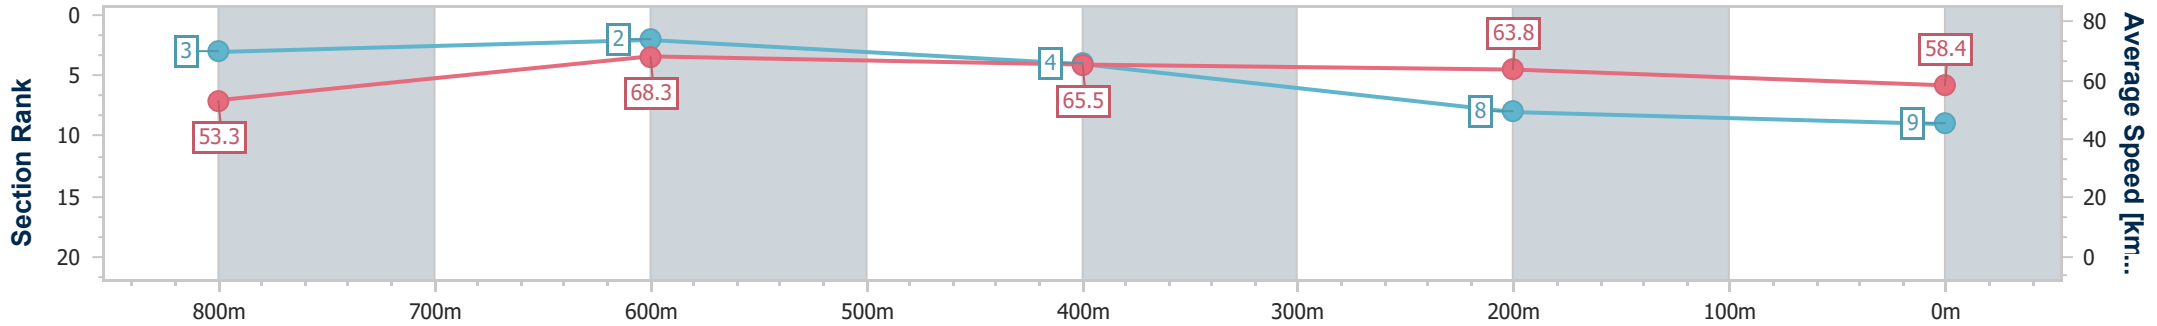

- [ ] Ranking at each section and finish
- .-.- No data available at this section
- NA No data available

Horse/Jockey Name	Belistic Man
Final Rank	9
Fastest Section Time (Section)	0:10.69 (800m)
Top Speed [km/h] (Section)	70.4 (800m)
Race State	Finished

Sunshine Coast QLD Professional  
Race 2: THE BRANDING OFFICE BENCHMARK 58 Handicap - 1000m

14 June 2024 - 15:57

Track Rating: Soft 6, Weather: Fine, Rail Position: +7m 400m-W/Post; +9m Remainder

Section	Overall	800m	600m	400m	200m
Section Times	0:58.97 [9] (0:13.52)	0:45.45 [3] (0:10.69)	0:34.76 [2] (0:11.12)	0:23.64 [4] (0:11.29)	0:12.35 [8] (0:12.35)
Average Speed [km/h]	53.3	68.3	65.5	63.8	58.4
Top Speed [km/h]	70.1	70.4	67.2	65.4	62.2
Avg. Dist. to Rail [m]	6.8	3.6	2.5	2.1	2.2
Avg. Stride Freq. [Hz]	2.3	2.6	2.5	2.5	2.4
Avg. Stride Length [m]	6.4	7.4	7.2	7.2	6.9