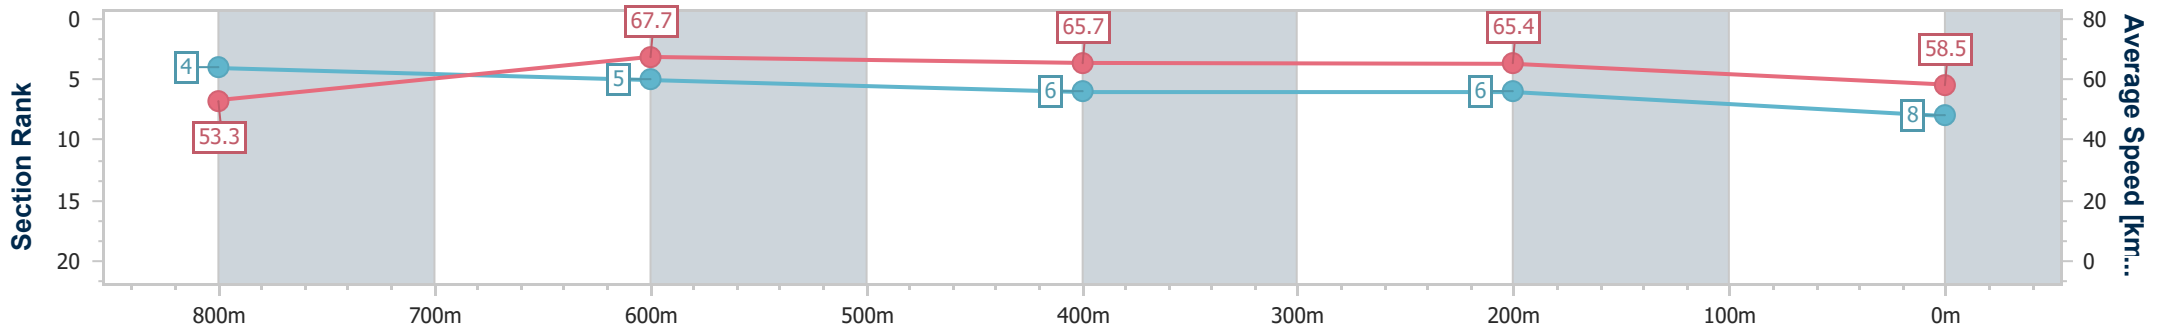

- [ ] Ranking at each section and finish
- .-.- No data available at this section
- NA No data available

Horse/Jockey Name	Shajaea
Final Rank	8
Fastest Section Time (Section)	0:10.83 (800m)
Top Speed [km/h] (Section)	68.3 (800m)
Race State	Finished

Sunshine Coast QLD Professional  
Race 2: THE BRANDING OFFICE BENCHMARK 58 Handicap - 1000m

14 June 2024 - 15:57

Track Rating: Soft 6, Weather: Fine, Rail Position: +7m 400m-  
W/Post; +9m Remainder

Section	Overall	800m	600m	400m	200m
Section Times	0:58.78 [8] (0:13.55)	0:45.23 [4] (0:10.83)	0:34.40 [5] (0:11.10)	0:23.30 [6] (0:11.02)	0:12.28 [6] (0:12.28)
Average Speed [km/h]	53.3	67.7	65.7	65.4	58.5
Top Speed [km/h]	66.9	68.3	66.7	66.6	62.3
Avg. Dist. to Rail [m]	6.5	3.9	3.0	5.2	7.4
Avg. Stride Freq. [Hz]	2.3	2.5	2.5	2.5	2.4
Avg. Stride Length [m]	6.3	7.6	7.4	7.4	6.9