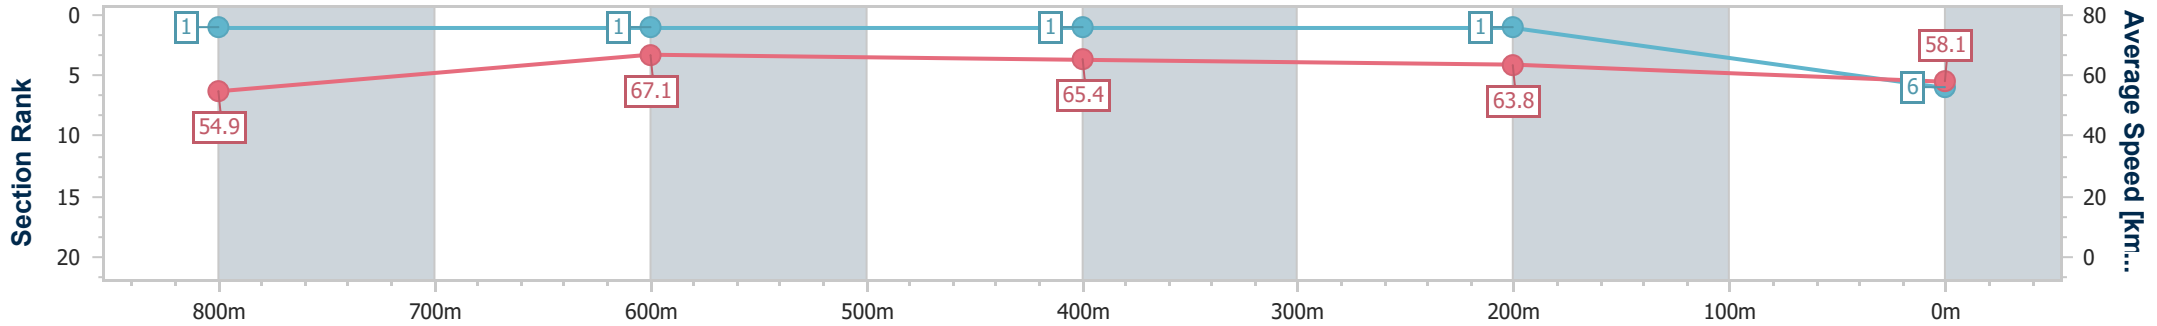

Horse/Jockey Name	Russian Pins
Final Rank	6
Fastest Section Time (Section)	0:10.81 (800m)
Top Speed [km/h] (Section)	69.1 (Overall)
Race State	Finished

Sunshine Coast QLD Professional
Race 2: THE BRANDING OFFICE BENCHMARK 58 Handicap - 1000m

14 June 2024 - 15:57

Track Rating: Soft 6, Weather: Fine, Rail Position: +7m 400m-
W/Post; +9m Remainder

Section	Overall	800m	600m	400m	200m
Section Times	0:58.65 [6] (0:13.12)	0:45.53 [1] (0:10.81)	0:34.72 [1] (0:11.04)	0:23.68 [1] (0:11.28)	0:12.40 [1] (0:12.40)
Average Speed [km/h]	54.9	67.1	65.4	63.8	58.1
Top Speed [km/h]	69.1	68.9	66.3	65.6	61.8
Avg. Dist. to Rail [m]	8.3	2.5	0.6	1.0	0.6
Avg. Stride Freq. [Hz]	2.5	2.5	2.5	2.5	2.4
Avg. Stride Length [m]	6.1	7.3	7.2	7.0	6.7

- [ ] Ranking at each section and finish
- -.-.- No data available at this section
- NA No data available