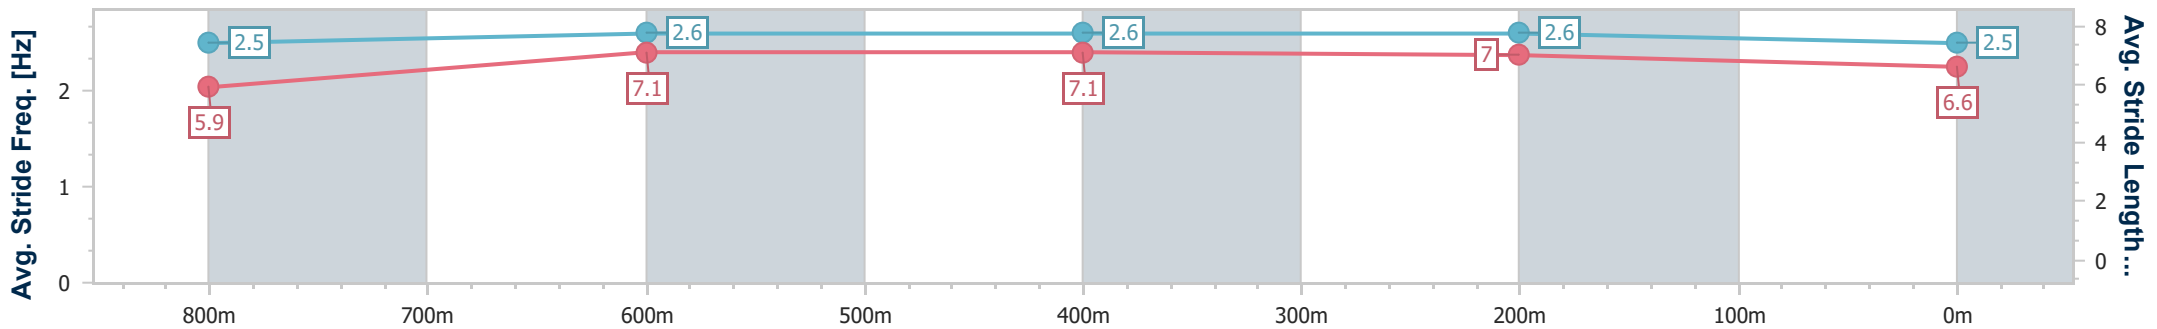

Horse/Jockey Name	Kernel Boom
Final Rank	4
Fastest Section Time (Section)	0:10.79 (800m)
Top Speed [km/h] (Section)	68.5 (800m)
Race State	Finished

Sunshine Coast QLD Professional
Race 2: THE BRANDING OFFICE BENCHMARK 58 Handicap - 1000m

14 June 2024 - 15:57

Track Rating: Soft 6, Weather: Fine, Rail Position: +7m 400m-W/Post; +9m Remainder

Section	Overall	800m	600m	400m	200m
Section Times	0:58.35 [4] (0:13.48)	0:44.87 [2] (0:10.79)	0:34.08 [4] (0:11.05)	0:23.03 [3] (0:10.99)	0:12.04 [2] (0:12.04)
Average Speed [km/h]	53.4	67.6	65.5	65.5	59.7
Top Speed [km/h]	68.4	68.5	67.7	66.5	63.3
Avg. Dist. to Rail [m]	4.9	2.3	1.0	1.2	1.9
Avg. Stride Freq. [Hz]	2.5	2.6	2.6	2.6	2.5
Avg. Stride Length [m]	5.9	7.1	7.1	7.0	6.6

- [ ] Ranking at each section and finish
- -.-.- No data available at this section
- NA No data available