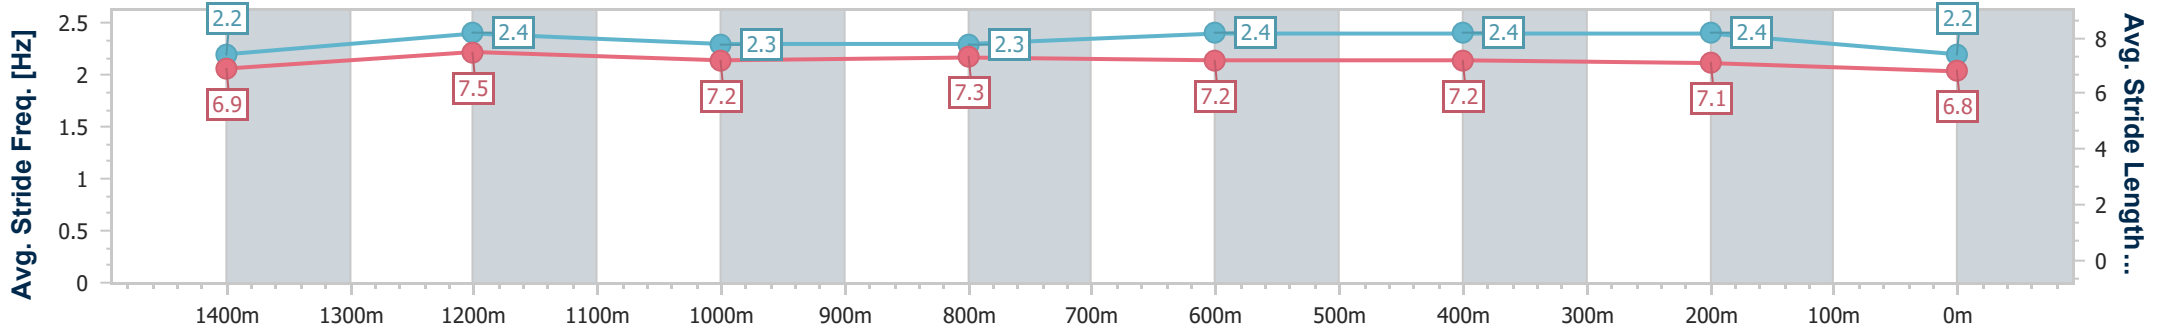

Sunshine Coast QLD Professional  
Race 6: BATHERSBY LEGAL BENCHMARK 58 Handicap - 1600m

14 June 2024 - 18:22

Track Rating: Soft 6, Weather: Fine, Rail Position: +7m 400m-W/Post; +9m Remainder

Section	Overall	1400m	1200m	1000m	800m	600m	400m	200m						
Section Times	1:32.11 [5] (0:06.60)	1:25.51 [2] (0:11.45)	1:14.06 [3] (0:12.08)	1:01.98 [3] (0:12.49)	0:49.49 [3] (0:12.16)	0:37.33 [4] (0:12.16)	0:25.17 [4] (0:12.13)	0:13.04 [4] (0:13.04)						
Average Speed [km/h]	109.0	63.4	59.7	58.2	60.2	60.2	59.4	55.3						
Top Speed [km/h]	66.0	65.1	61.0	59.7	61.9	61.0	60.9	57.4						
Avg. Dist. to Rail [m]	5.8	3.1	3.4	3.5	2.8	3.4	3.5	3.1						
Avg. Stride Freq. [Hz]	2.3	2.3	2.2	2.2	2.3	2.3	2.3	2.2						
Avg. Stride Length [m]	7.3	7.7	7.5	7.3	7.4	7.4	7.2	7.0						

- [ ] Ranking at each section and finish
- .-.- No data available at this section
- NA No data available

Horse/Jockey Name	Sokudo
Final Rank	6
Fastest Section Time (Section)	0:07.67 (Overall)
Top Speed [km/h] (Section)	64.6 (1400m)
Race State	Finished

Sunshine Coast QLD Professional  
Race 6: BATHERSBY LEGAL BENCHMARK 58 Handicap - 1600m

14 June 2024 - 18:22

Track Rating: Soft 6, Weather: Fine, Rail Position: +7m 400m-W/Post; +9m Remainder

Section	Overall	1400m	1200m	1000m	800m	600m	400m	200m						
Section Times	1:32.20 [6] (0:07.67)	1:24.53 [11] (0:11.48)	1:13.05 [11] (0:12.01)	1:01.04 [11] (0:12.27)	0:48.77 [11] (0:11.90)	0:36.87 [9] (0:11.82)	0:25.05 [9] (0:11.90)	0:13.15 [3] (0:13.15)						
Average Speed [km/h]	94.0	63.4	60.0	59.3	61.8	61.9	60.5	54.8						
Top Speed [km/h]	64.4	64.6	62.6	62.0	62.6	63.0	62.3	57.8						
Avg. Dist. to Rail [m]	7.5	3.4	3.5	3.1	3.6	3.0	6.4	5.8						
Avg. Stride Freq. [Hz]	2.2	2.4	2.3	2.3	2.4	2.4	2.4	2.2						
Avg. Stride Length [m]	6.9	7.5	7.2	7.3	7.2	7.2	7.1	6.8						