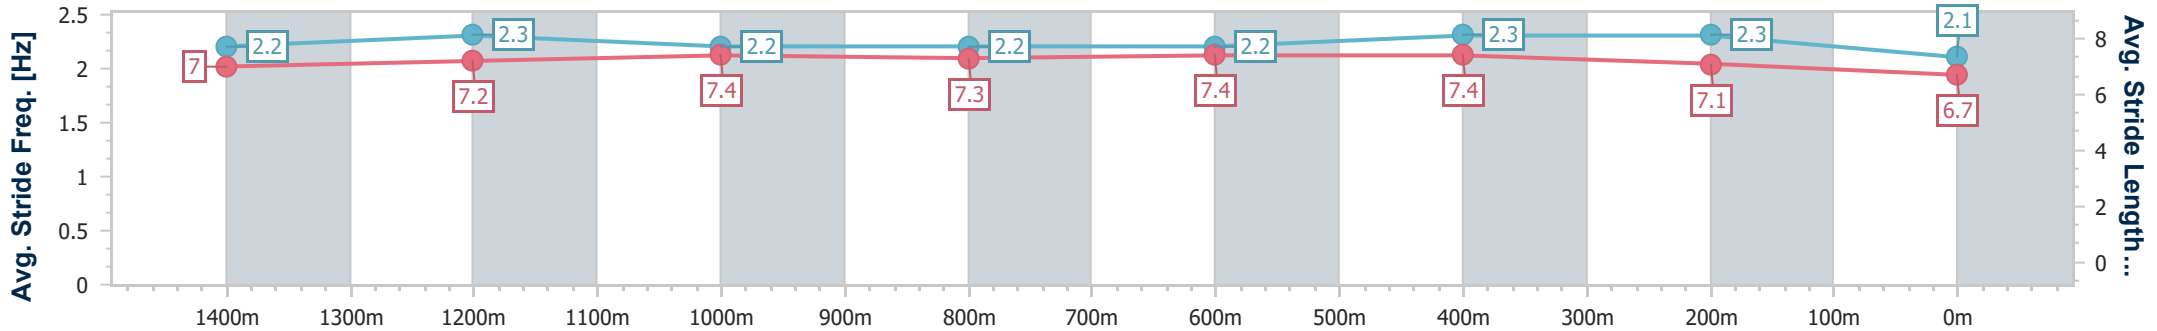

Sunshine Coast QLD Professional  
Race 6: BATHERSBY LEGAL BENCHMARK 58 Handicap - 1600m

14 June 2024 - 18:22

Track Rating: Soft 6, Weather: Fine, Rail Position: +7m 400m-W/Post; +9m Remainder

Section	Overall	1400m	1200m	1000m	800m	600m	400m	200m						
Section Times	1:32.95 [9] (0:06.92)	1:26.03 [6] (0:11.61)	1:14.42 [7] (0:12.11)	1:02.31 [7] (0:12.46)	0:49.85 [7] (0:12.14)	0:37.71 [8] (0:11.87)	0:25.84 [8] (0:12.36)	0:13.48 [10] (0:13.48)						
Average Speed [km/h]	103.9	62.5	59.7	58.2	60.0	60.9	58.2	53.6						
Top Speed [km/h]	63.2	64.0	62.4	59.3	61.6	61.7	60.9	55.6						
Avg. Dist. to Rail [m]	2.9	2.9	2.9	2.9	2.0	1.1	3.1	3.8						
Avg. Stride Freq. [Hz]	2.4	2.4	2.3	2.3	2.3	2.3	2.3	2.2						
Avg. Stride Length [m]	6.8	7.2	7.1	7.1	7.3	7.3	7.1	6.8						

- [ ] Ranking at each section and finish
- .-.- No data available at this section
- NA No data available

Horse/Jockey Name	Torque Leica Star
Final Rank	10
Fastest Section Time (Section)	0:07.31 (Overall)
Top Speed [km/h] (Section)	65.3 (Overall)
Race State	Finished

Sunshine Coast QLD Professional  
 Race 6: BATHERSBY LEGAL BENCHMARK 58 Handicap - 1600m

14 June 2024 - 18:22

Track Rating: Soft 6, Weather: Fine, Rail Position: +7m 400m-W/Post; +9m Remainder

Section	Overall	1400m	1200m	1000m	800m	600m	400m	200m
Section Times	1:33.79 [10] (0:07.31)	1:26.48 [9] (0:11.59)	1:14.89 [10] (0:12.10)	1:02.79 [10] (0:12.34)	0:50.45 [9] (0:12.06)	0:38.39 [10] (0:11.85)	0:26.54 [10] (0:12.28)	0:14.26 [11] (0:14.26)
Average Speed [km/h]	98.5	62.5	59.5	58.8	60.1	60.7	58.5	50.5
Top Speed [km/h]	65.3	63.8	61.5	59.9	61.3	61.3	61.4	51.8
Avg. Dist. to Rail [m]	3.5	1.9	2.2	2.0	1.4	0.5	0.7	0.4
Avg. Stride Freq. [Hz]	2.2	2.3	2.2	2.2	2.2	2.3	2.3	2.1
Avg. Stride Length [m]	7.0	7.2	7.4	7.3	7.4	7.4	7.1	6.7