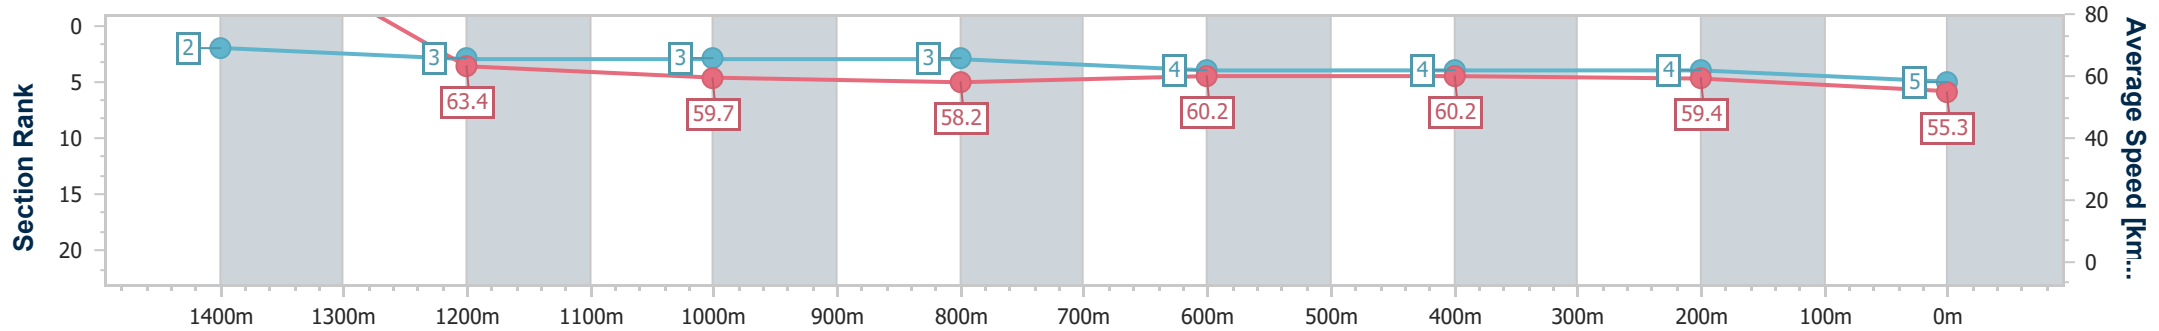

Horse/Jockey Name	Livingstones
Final Rank	5
Fastest Section Time (Section)	0:06.60 (Overall)
Top Speed [km/h] (Section)	66.0 (Overall)
Race State	Finished

Sunshine Coast QLD Professional
Race 6: BATHERSBY LEGAL BENCHMARK 58 Handicap - 1600m

14 June 2024 - 18:22

Track Rating: Soft 6, Weather: Fine, Rail Position: +7m 400m-W/Post; +9m Remainder

Section	Overall	1400m	1200m	1000m	800m	600m	400m	200m						
Section Times	1:32.11 [5] (0:06.60)	1:25.51 [2] (0:11.45)	1:14.06 [3] (0:12.08)	1:01.98 [3] (0:12.49)	0:49.49 [3] (0:12.16)	0:37.33 [4] (0:12.16)	0:25.17 [4] (0:12.13)	0:13.04 [4] (0:13.04)						
Average Speed [km/h]	109.0	63.4	59.7	58.2	60.2	60.2	59.4	55.3						
Top Speed [km/h]	66.0	65.1	61.0	59.7	61.9	61.0	60.9	57.4						
Avg. Dist. to Rail [m]	5.8	3.1	3.4	3.5	2.8	3.4	3.5	3.1						
Avg. Stride Freq. [Hz]	2.3	2.3	2.2	2.2	2.3	2.3	2.3	2.2						
Avg. Stride Length [m]	7.3	7.7	7.5	7.3	7.4	7.4	7.2	7.0						

- [ ] Ranking at each section and finish
- -.-.- No data available at this section
- NA No data available