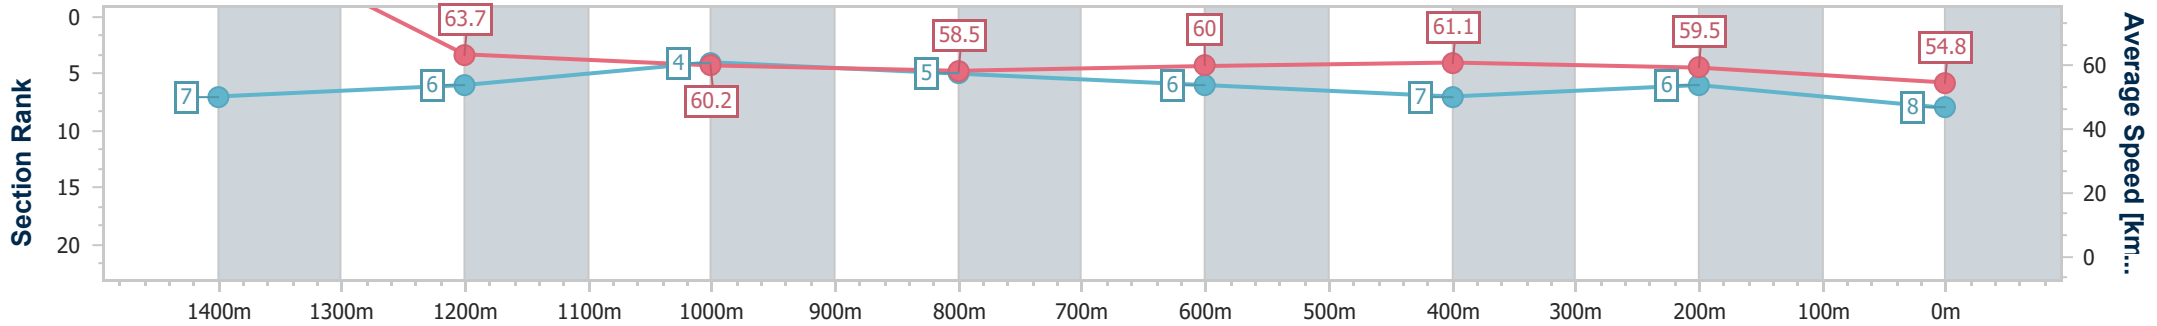

Horse/Jockey Name	Don Quixote
Final Rank	8
Fastest Section Time (Section)	0:06.97 (Overall)
Top Speed [km/h] (Section)	65.4 (Overall)
Race State	Finished

Sunshine Coast QLD Professional
Race 6: BATHERSBY LEGAL BENCHMARK 58 Handicap - 1600m

14 June 2024 - 18:22

Track Rating: Soft 6, Weather: Fine, Rail Position: +7m 400m-W/Post; +9m Remainder

Section	Overall	1400m	1200m	1000m	800m	600m	400m	200m						
Section Times	1:32.28 [8] (0:06.97)	1:25.31 [7] (0:11.46)	1:13.85 [6] (0:11.94)	1:01.91 [4] (0:12.51)	0:49.40 [5] (0:12.18)	0:37.22 [6] (0:12.00)	0:25.22 [7] (0:12.06)	0:13.16 [6] (0:13.16)						
Average Speed [km/h]	103.0	63.7	60.2	58.5	60.0	61.1	59.5	54.8						
Top Speed [km/h]	65.4	65.1	61.8	58.9	61.9	61.8	60.7	58.1						
Avg. Dist. to Rail [m]	5.9	4.0	4.4	4.5	3.2	2.6	5.3	5.8						
Avg. Stride Freq. [Hz]	2.3	2.4	2.3	2.2	2.3	2.3	2.3	2.2						
Avg. Stride Length [m]	7.2	7.5	7.4	7.3	7.3	7.4	7.3	7.0						

- [ ] Ranking at each section and finish
- -.-.- No data available at this section
- NA No data available