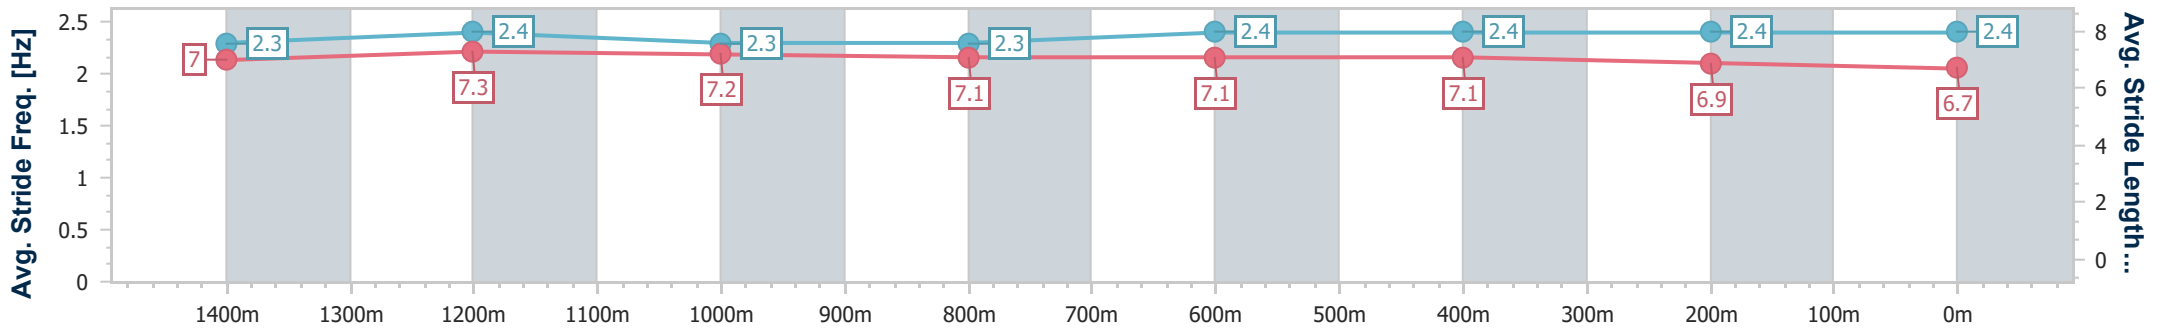

- [ ] Ranking at each section and finish
- .-.- No data available at this section
- NA No data available

Horse/Jockey Name	Delorme
Final Rank	4
Fastest Section Time (Section)	0:07.14 (Overall)
Top Speed [km/h] (Section)	65.1 (1400m)
Race State	Finished

Sunshine Coast QLD Professional  
Race 6: BATHERSBY LEGAL BENCHMARK 58 Handicap - 1600m

14 June 2024 - 18:22

Track Rating: Soft 6, Weather: Fine, Rail Position: +7m 400m-W/Post; +9m Remainder

Section	Overall	1400m	1200m	1000m	800m	600m	400m	200m						
Section Times	1:31.90 [4] (0:07.14)	1:24.76 [8] (0:11.53)	1:13.23 [8] (0:12.05)	1:01.18 [8] (0:12.38)	0:48.80 [8] (0:12.10)	0:36.70 [7] (0:11.79)	0:24.91 [5] (0:12.14)	0:12.77 [7] (0:12.77)						
Average Speed [km/h]	100.7	62.7	59.9	58.6	60.4	61.2	59.1	56.5						
Top Speed [km/h]	60.8	65.1	62.6	59.1	62.6	62.4	60.9	58.9						
Avg. Dist. to Rail [m]	3.7	1.4	2.0	2.1	2.6	0.5	0.9	0.8						
Avg. Stride Freq. [Hz]	2.3	2.4	2.3	2.3	2.4	2.4	2.4	2.4						
Avg. Stride Length [m]	7.0	7.3	7.2	7.1	7.1	7.1	6.9	6.7						