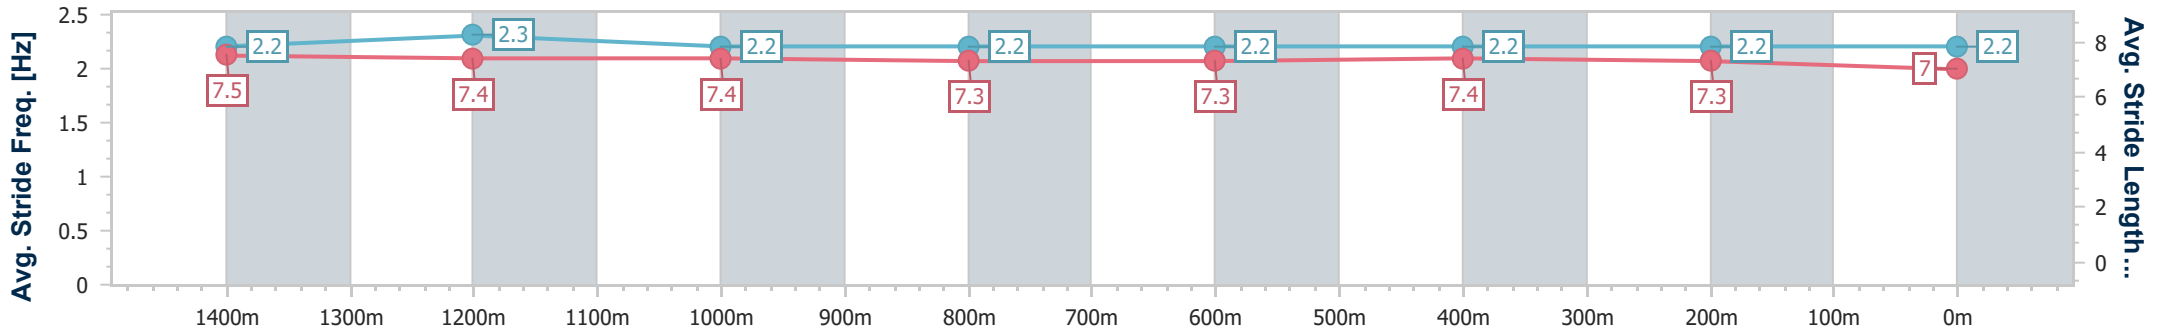

- [ ] Ranking at each section and finish
- .-.- No data available at this section
- NA No data available

Horse/Jockey Name	Sock'emsid
Final Rank	3
Fastest Section Time (Section)	0:06.68 (Overall)
Top Speed [km/h] (Section)	65.6 (1400m)
Race State	Finished

Sunshine Coast QLD Professional  
Race 6: BATHERSBY LEGAL BENCHMARK 58 Handicap - 1600m

14 June 2024 - 18:22

Track Rating: Soft 6, Weather: Fine, Rail Position: +7m 400m-W/Post; +9m Remainder

Section	Overall	1400m	1200m	1000m	800m	600m	400m	200m						
Section Times	1:31.80 [3] (0:06.68)	1:25.12 [3] (0:11.24)	1:13.88 [2] (0:11.96)	1:01.92 [2] (0:12.38)	0:49.54 [2] (0:12.19)	0:37.35 [2] (0:12.12)	0:25.23 [1] (0:12.24)	0:12.99 [1] (0:12.99)						
Average Speed [km/h]	107.4	64.5	60.4	58.4	59.8	59.9	58.7	55.5						
Top Speed [km/h]	65.4	65.6	62.7	59.6	59.9	60.1	59.5	57.5						
Avg. Dist. to Rail [m]	3.7	2.1	2.6	2.4	2.0	1.1	1.1	1.5						
Avg. Stride Freq. [Hz]	2.2	2.3	2.2	2.2	2.2	2.2	2.2	2.2						
Avg. Stride Length [m]	7.5	7.4	7.4	7.3	7.3	7.4	7.3	7.0						