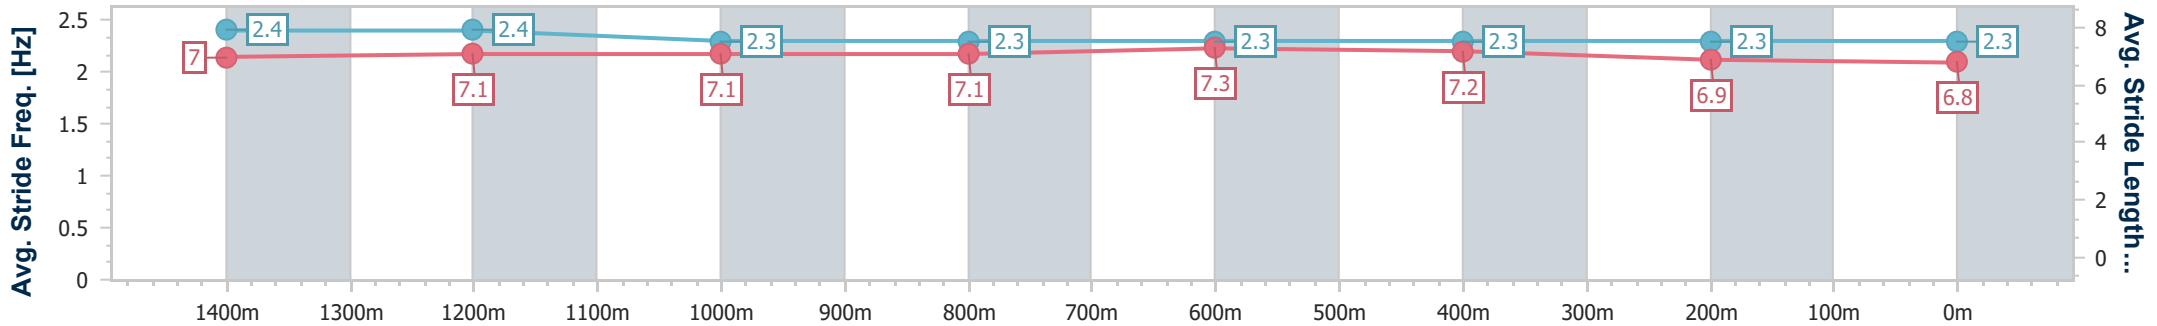

Sunshine Coast QLD Professional  
Race 6: BATHERSBY LEGAL BENCHMARK 58 Handicap - 1600m

14 June 2024 - 18:22

Track Rating: Soft 6, Weather: Fine, Rail Position: +7m 400m-W/Post; +9m Remainder

Section	Overall	1400m	1200m	1000m	800m	600m	400m	200m						
Section Times	1:32.20 [6] (0:07.67)	1:24.53 [11] (0:11.48)	1:13.05 [11] (0:12.01)	1:01.04 [11] (0:12.27)	0:48.77 [11] (0:11.90)	0:36.87 [9] (0:11.82)	0:25.05 [9] (0:11.90)	0:13.15 [3] (0:13.15)						
Average Speed [km/h]	94.0	63.4	60.0	59.3	61.8	61.9	60.5	54.8						
Top Speed [km/h]	64.4	64.6	62.6	62.0	62.6	63.0	62.3	57.8						
Avg. Dist. to Rail [m]	7.5	3.4	3.5	3.1	3.6	3.0	6.4	5.8						
Avg. Stride Freq. [Hz]	2.2	2.4	2.3	2.3	2.4	2.4	2.4	2.2						
Avg. Stride Length [m]	6.9	7.5	7.2	7.3	7.2	7.2	7.1	6.8						

- [ ] Ranking at each section and finish
- .-.- No data available at this section
- NA No data available

Horse/Jockey Name	Indented Head
Final Rank	7
Fastest Section Time (Section)	0:06.85 (Overall)
Top Speed [km/h] (Section)	64.0 (1400m)
Race State	Finished

Sunshine Coast QLD Professional  
 Race 6: BATHERSBY LEGAL BENCHMARK 58 Handicap - 1600m

14 June 2024 - 18:22

Track Rating: Soft 6, Weather: Fine, Rail Position: +7m 400m-W/Post; +9m Remainder

Section	Overall	1400m	1200m	1000m	800m	600m	400m	200m
Section Times	1:32.26 [7] (0:06.85)	1:25.41 [5] (0:11.49)	1:13.92 [5] (0:12.06)	1:01.86 [5] (0:12.36)	0:49.50 [4] (0:11.97)	0:37.53 [3] (0:12.07)	0:25.46 [3] (0:12.31)	0:13.15 [5] (0:13.15)
Average Speed [km/h]	105.3	62.7	60.0	58.5	60.3	59.9	58.5	54.8
Top Speed [km/h]	62.9	64.0	62.5	59.3	61.3	60.7	59.2	57.1
Avg. Dist. to Rail [m]	2.1	1.9	2.0	1.9	1.0	0.3	1.7	1.5
Avg. Stride Freq. [Hz]	2.4	2.4	2.3	2.3	2.3	2.3	2.3	2.3
Avg. Stride Length [m]	7.0	7.1	7.1	7.1	7.3	7.2	6.9	6.8