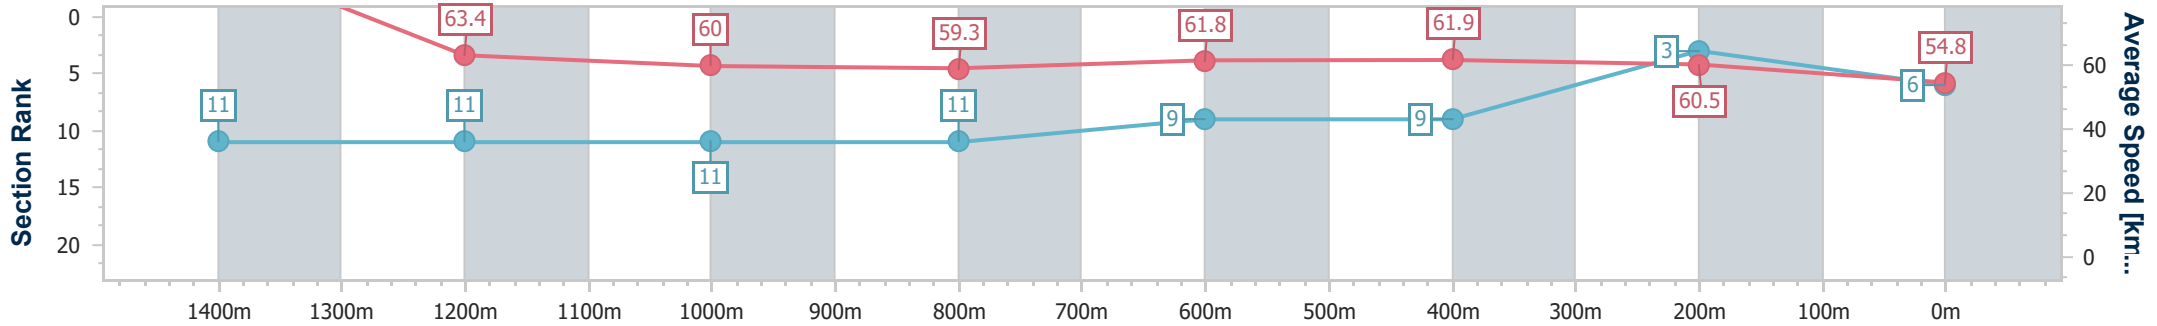

- [ ] Ranking at each section and finish
- .-.- No data available at this section
- NA No data available

Horse/Jockey Name	Sokudo
Final Rank	6
Fastest Section Time (Section)	0:07.67 (Overall)
Top Speed [km/h] (Section)	64.6 (1400m)
Race State	Finished

Sunshine Coast QLD Professional  
Race 6: BATHERSBY LEGAL BENCHMARK 58 Handicap - 1600m

14 June 2024 - 18:22

Track Rating: Soft 6, Weather: Fine, Rail Position: +7m 400m-W/Post; +9m Remainder

Section	Overall	1400m	1200m	1000m	800m	600m	400m	200m						
Section Times	1:32.20 [6] (0:07.67)	1:24.53 [11] (0:11.48)	1:13.05 [11] (0:12.01)	1:01.04 [11] (0:12.27)	0:48.77 [11] (0:11.90)	0:36.87 [9] (0:11.82)	0:25.05 [9] (0:11.90)	0:13.15 [3] (0:13.15)						
Average Speed [km/h]	94.0	63.4	60.0	59.3	61.8	61.9	60.5	54.8						
Top Speed [km/h]	64.4	64.6	62.6	62.0	62.6	63.0	62.3	57.8						
Avg. Dist. to Rail [m]	7.5	3.4	3.5	3.1	3.6	3.0	6.4	5.8						
Avg. Stride Freq. [Hz]	2.2	2.4	2.3	2.3	2.4	2.4	2.4	2.2						
Avg. Stride Length [m]	6.9	7.5	7.2	7.3	7.2	7.2	7.1	6.8						