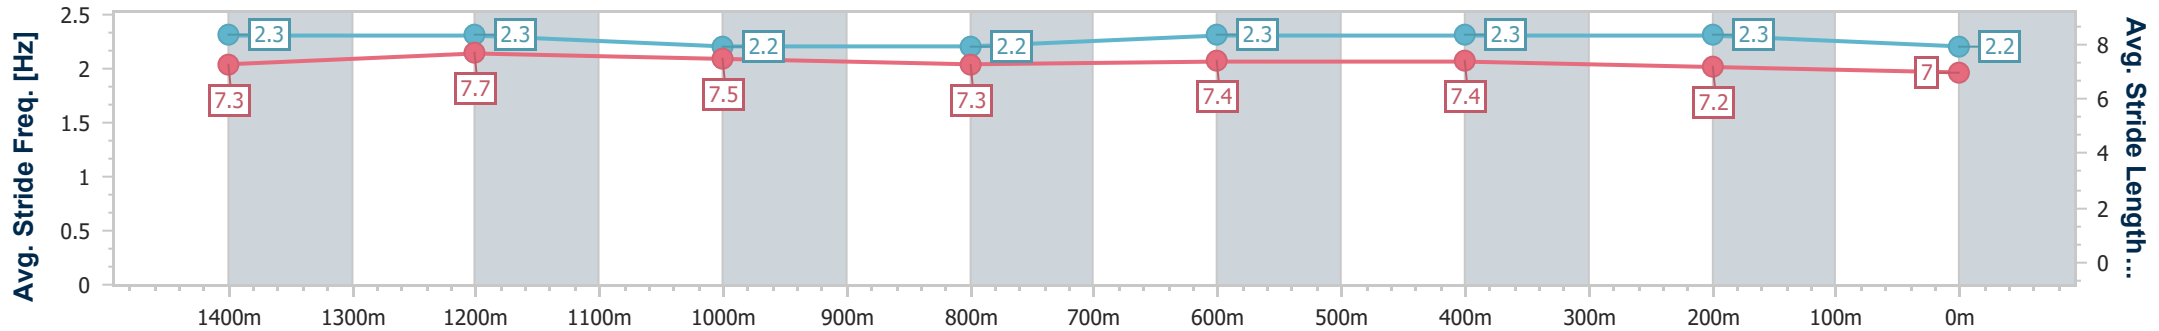

Sunshine Coast QLD Professional  
Race 6: BATHERSBY LEGAL BENCHMARK 58 Handicap - 1600m

14 June 2024 - 18:22

Track Rating: Soft 6, Weather: Fine, Rail Position: +7m 400m-W/Post; +9m Remainder

Section	Overall	1400m	1200m	1000m	800m	600m	400m	200m						
Section Times	1:31.90 [4] (0:07.14)	1:24.76 [8] (0:11.53)	1:13.23 [8] (0:12.05)	1:01.18 [8] (0:12.38)	0:48.80 [8] (0:12.10)	0:36.70 [7] (0:11.79)	0:24.91 [5] (0:12.14)	0:12.77 [7] (0:12.77)						
Average Speed [km/h]	100.7	62.7	59.9	58.6	60.4	61.2	59.1	56.5						
Top Speed [km/h]	60.8	65.1	62.6	59.1	62.6	62.4	60.9	58.9						
Avg. Dist. to Rail [m]	3.7	1.4	2.0	2.1	2.6	0.5	0.9	0.8						
Avg. Stride Freq. [Hz]	2.3	2.4	2.3	2.3	2.4	2.4	2.4	2.4						
Avg. Stride Length [m]	7.0	7.3	7.2	7.1	7.1	7.1	6.9	6.7						

- [ ] Ranking at each section and finish
- .-.- No data available at this section
- NA No data available

Horse/Jockey Name	Livingstones
Final Rank	5
Fastest Section Time (Section)	0:06.60 (Overall)
Top Speed [km/h] (Section)	66.0 (Overall)
Race State	Finished

Sunshine Coast QLD Professional  
Race 6: BATHERSBY LEGAL BENCHMARK 58 Handicap - 1600m

14 June 2024 - 18:22

Track Rating: Soft 6, Weather: Fine, Rail Position: +7m 400m-W/Post; +9m Remainder

Section	Overall	1400m	1200m	1000m	800m	600m	400m	200m						
Section Times	1:32.11 [5] (0:06.60)	1:25.51 [2] (0:11.45)	1:14.06 [3] (0:12.08)	1:01.98 [3] (0:12.49)	0:49.49 [3] (0:12.16)	0:37.33 [4] (0:12.16)	0:25.17 [4] (0:12.13)	0:13.04 [4] (0:13.04)						
Average Speed [km/h]	109.0	63.4	59.7	58.2	60.2	60.2	59.4	55.3						
Top Speed [km/h]	66.0	65.1	61.0	59.7	61.9	61.0	60.9	57.4						
Avg. Dist. to Rail [m]	5.8	3.1	3.4	3.5	2.8	3.4	3.5	3.1						
Avg. Stride Freq. [Hz]	2.3	2.3	2.2	2.2	2.3	2.3	2.3	2.2						
Avg. Stride Length [m]	7.3	7.7	7.5	7.3	7.4	7.4	7.2	7.0						