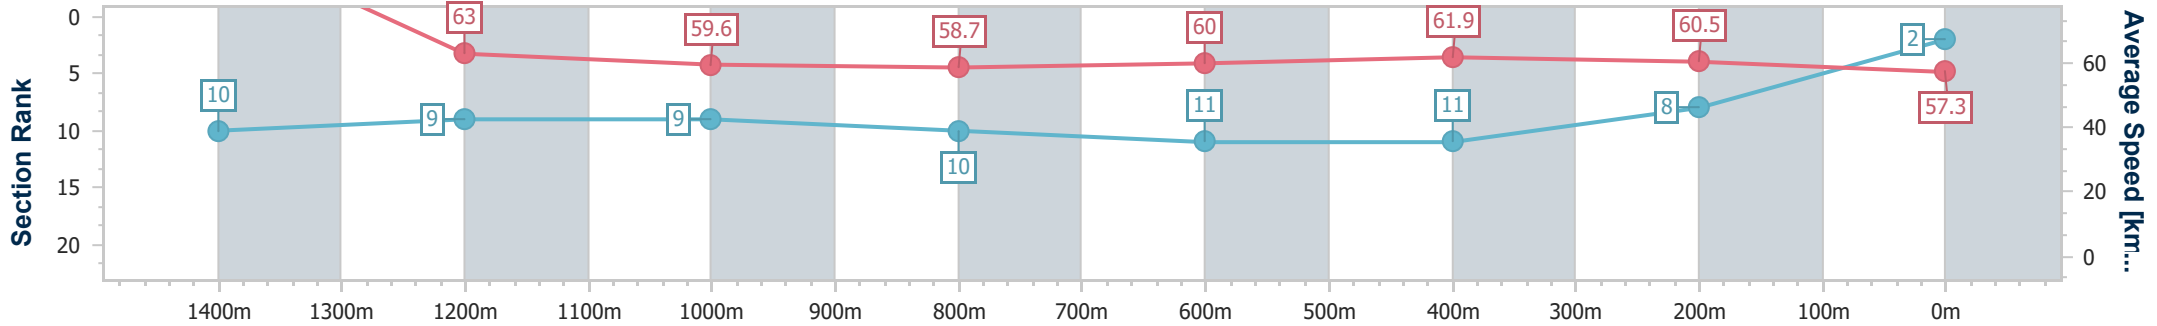

Horse/Jockey Name	Set Ablaze
Final Rank	2
Fastest Section Time (Section)	0:07.34 (Overall)
Top Speed [km/h] (Section)	64.4 (1400m)
Race State	Finished

Sunshine Coast QLD Professional
Race 6: BATHERSBY LEGAL BENCHMARK 58 Handicap - 1600m

14 June 2024 - 18:22

Track Rating: Soft 6, Weather: Fine, Rail Position: +7m 400m-W/Post; +9m Remainder

Section	Overall	1400m	1200m	1000m	800m	600m	400m	200m							
Section Times	1:31.80 [2] (0:07.34)	1:24.46 [10] (0:11.51)	1:12.95 [9] (0:12.10)	1:00.85 [9] (0:12.39)	0:48.46 [10] (0:12.22)	0:36.24 [11] (0:11.78)	0:24.46 [11] (0:11.87)	0:12.59 [8] (0:12.59)							
Average Speed [km/h]	98.2	63.0	59.6	58.7	60.0	61.9	60.5	57.3							
Top Speed [km/h]	63.8	64.4	62.2	59.5	61.6	62.3	61.9	59.2							
Avg. Dist. to Rail [m]	6.6	3.0	3.4	3.4	3.3	2.0	3.8	4.4							
Avg. Stride Freq. [Hz]	2.3	2.3	2.2	2.2	2.3	2.3	2.3	2.2							
Avg. Stride Length [m]	7.0	7.6	7.4	7.3	7.4	7.5	7.5	7.2							

- [ ] Ranking at each section and finish
- -.-.- No data available at this section
- NA No data available