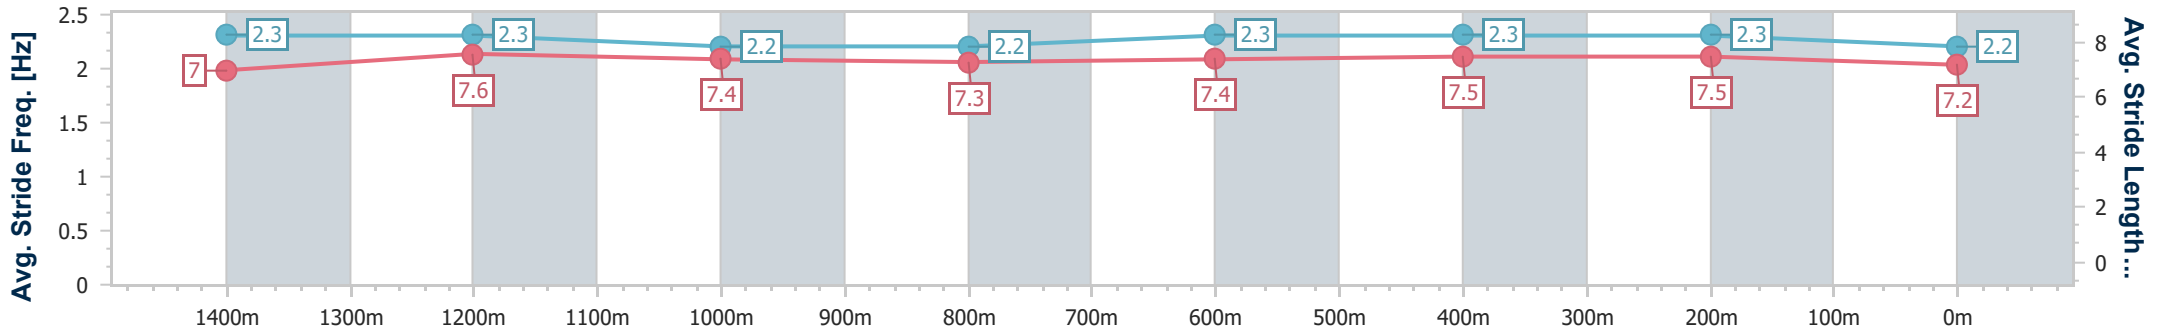

- [ ] Ranking at each section and finish
- .-.- No data available at this section
- NA No data available

Horse/Jockey Name	Set Ablaze
Final Rank	2
Fastest Section Time (Section)	0:07.34 (Overall)
Top Speed [km/h] (Section)	64.4 (1400m)
Race State	Finished

Sunshine Coast QLD Professional  
Race 6: BATHERSBY LEGAL BENCHMARK 58 Handicap - 1600m

14 June 2024 - 18:22

Track Rating: Soft 6, Weather: Fine, Rail Position: +7m 400m-W/Post; +9m Remainder

Section	Overall	1400m	1200m	1000m	800m	600m	400m	200m							
Section Times	1:31.80 [2] (0:07.34)	1:24.46 [10] (0:11.51)	1:12.95 [9] (0:12.10)	1:00.85 [9] (0:12.39)	0:48.46 [10] (0:12.22)	0:36.24 [11] (0:11.78)	0:24.46 [11] (0:11.87)	0:12.59 [8] (0:12.59)							
Average Speed [km/h]	98.2	63.0	59.6	58.7	60.0	61.9	60.5	57.3							
Top Speed [km/h]	63.8	64.4	62.2	59.5	61.6	62.3	61.9	59.2							
Avg. Dist. to Rail [m]	6.6	3.0	3.4	3.4	3.3	2.0	3.8	4.4							
Avg. Stride Freq. [Hz]	2.3	2.3	2.2	2.2	2.3	2.3	2.3	2.2							
Avg. Stride Length [m]	7.0	7.6	7.4	7.3	7.4	7.5	7.5	7.2							