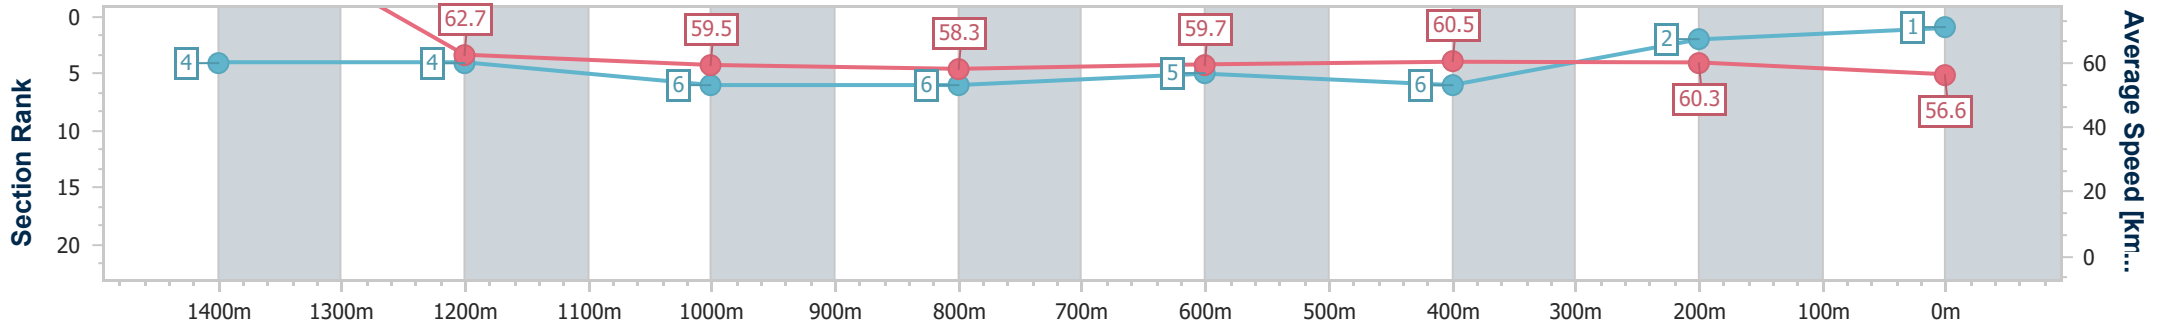

Horse/Jockey Name	Kariation
Final Rank	1
Fastest Section Time (Section)	0:06.77 (Overall)
Top Speed [km/h] (Section)	64.4 (Overall)
Race State	Finished

Sunshine Coast QLD Professional
Race 6: BATHERSBY LEGAL BENCHMARK 58 Handicap - 1600m

14 June 2024 - 18:22

Track Rating: Soft 6, Weather: Fine, Rail Position: +7m 400m-W/Post; +9m Remainder

Section	Overall	1400m	1200m	1000m	800m	600m	400m	200m						
Section Times	1:31.67 [1] (0:06.77)	1:24.90 [4] (0:11.56)	1:13.34 [4] (0:12.17)	1:01.17 [6] (0:12.40)	0:48.77 [6] (0:12.13)	0:36.64 [5] (0:11.98)	0:24.66 [6] (0:11.94)	0:12.72 [2] (0:12.72)						
Average Speed [km/h]	106.4	62.7	59.5	58.3	59.7	60.5	60.3	56.6						
Top Speed [km/h]	64.4	63.9	60.7	59.1	61.5	61.4	61.4	58.6						
Avg. Dist. to Rail [m]	8.5	3.7	2.5	2.1	1.5	0.9	2.9	2.7						
Avg. Stride Freq. [Hz]	2.3	2.3	2.2	2.2	2.2	2.2	2.2	2.2						
Avg. Stride Length [m]	7.4	7.7	7.6	7.5	7.6	7.6	7.5	7.3						

- [ ] Ranking at each section and finish
- -.-.- No data available at this section
- NA No data available