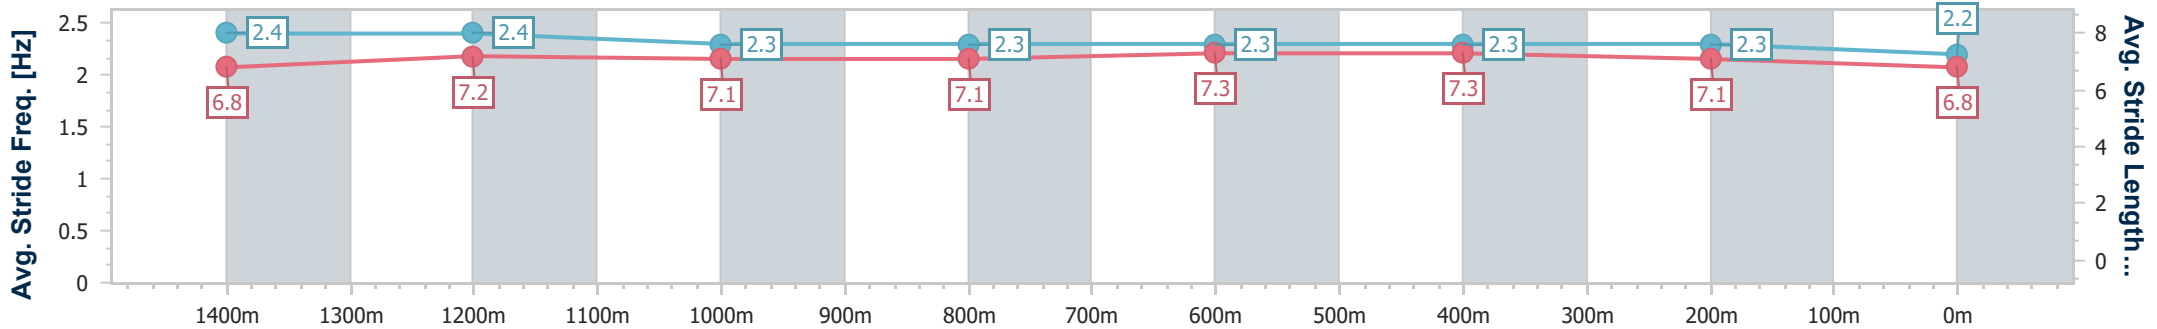

Sunshine Coast QLD Professional  
Race 6: BATHERSBY LEGAL BENCHMARK 58 Handicap - 1600m

14 June 2024 - 18:22

Track Rating: Soft 6, Weather: Fine, Rail Position: +7m 400m-W/Post; +9m Remainder

Section	Overall	1400m	1200m	1000m	800m	600m	400m	200m						
Section Times	1:32.28 [8] (0:06.97)	1:25.31 [7] (0:11.46)	1:13.85 [6] (0:11.94)	1:01.91 [4] (0:12.51)	0:49.40 [5] (0:12.18)	0:37.22 [6] (0:12.00)	0:25.22 [7] (0:12.06)	0:13.16 [6] (0:13.16)						
Average Speed [km/h]	103.0	63.7	60.2	58.5	60.0	61.1	59.5	54.8						
Top Speed [km/h]	65.4	65.1	61.8	58.9	61.9	61.8	60.7	58.1						
Avg. Dist. to Rail [m]	5.9	4.0	4.4	4.5	3.2	2.6	5.3	5.8						
Avg. Stride Freq. [Hz]	2.3	2.4	2.3	2.2	2.3	2.3	2.3	2.2						
Avg. Stride Length [m]	7.2	7.5	7.4	7.3	7.3	7.4	7.3	7.0						

- [ ] Ranking at each section and finish
- .-.- No data available at this section
- NA No data available

Horse/Jockey Name	End Of Month
Final Rank	9
Fastest Section Time (Section)	0:06.92 (Overall)
Top Speed [km/h] (Section)	64.0 (1400m)
Race State	Finished

Sunshine Coast QLD Professional  
Race 6: BATHERSBY LEGAL BENCHMARK 58 Handicap - 1600m

14 June 2024 - 18:22

Track Rating: Soft 6, Weather: Fine, Rail Position: +7m 400m-W/Post; +9m Remainder

Section	Overall	1400m	1200m	1000m	800m	600m	400m	200m						
Section Times	1:32.95 [9] (0:06.92)	1:26.03 [6] (0:11.61)	1:14.42 [7] (0:12.11)	1:02.31 [7] (0:12.46)	0:49.85 [7] (0:12.14)	0:37.71 [8] (0:11.87)	0:25.84 [8] (0:12.36)	0:13.48 [10] (0:13.48)						
Average Speed [km/h]	103.9	62.5	59.7	58.2	60.0	60.9	58.2	53.6						
Top Speed [km/h]	63.2	64.0	62.4	59.3	61.6	61.7	60.9	55.6						
Avg. Dist. to Rail [m]	2.9	2.9	2.9	2.9	2.0	1.1	3.1	3.8						
Avg. Stride Freq. [Hz]	2.4	2.4	2.3	2.3	2.3	2.3	2.3	2.2						
Avg. Stride Length [m]	6.8	7.2	7.1	7.1	7.3	7.3	7.1	6.8						