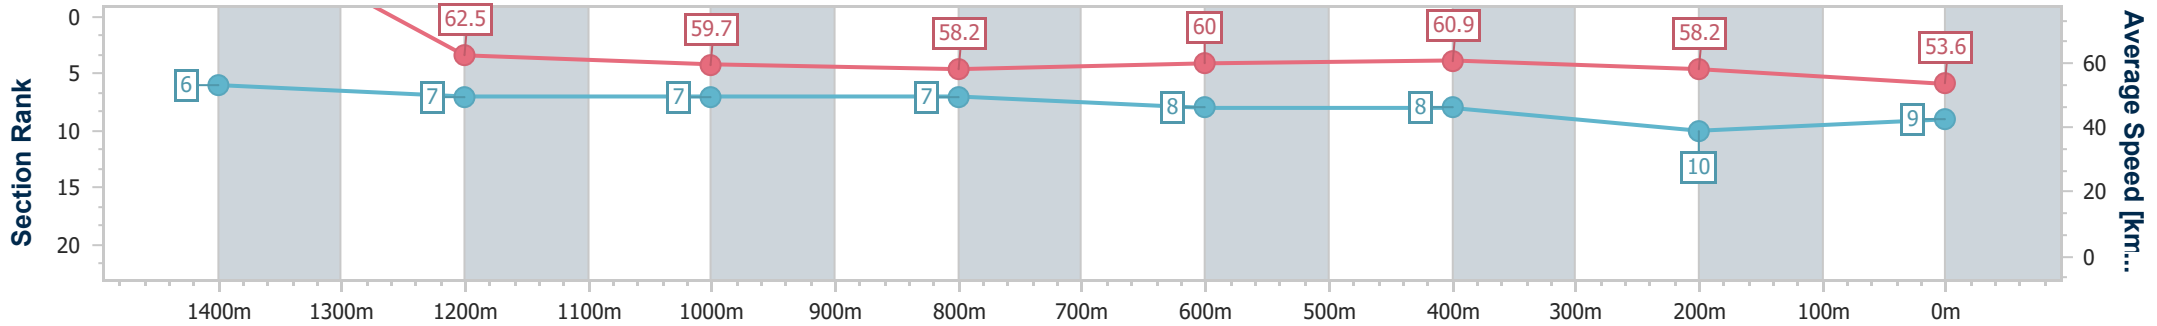

Horse/Jockey Name	End Of Month
Final Rank	9
Fastest Section Time (Section)	0:06.92 (Overall)
Top Speed [km/h] (Section)	64.0 (1400m)
Race State	Finished

Sunshine Coast QLD Professional
Race 6: BATHERSBY LEGAL BENCHMARK 58 Handicap - 1600m

14 June 2024 - 18:22

Track Rating: Soft 6, Weather: Fine, Rail Position: +7m 400m-W/Post; +9m Remainder

Section	Overall	1400m	1200m	1000m	800m	600m	400m	200m						
Section Times	1:32.95 [9] (0:06.92)	1:26.03 [6] (0:11.61)	1:14.42 [7] (0:12.11)	1:02.31 [7] (0:12.46)	0:49.85 [7] (0:12.14)	0:37.71 [8] (0:11.87)	0:25.84 [8] (0:12.36)	0:13.48 [10] (0:13.48)						
Average Speed [km/h]	103.9	62.5	59.7	58.2	60.0	60.9	58.2	53.6						
Top Speed [km/h]	63.2	64.0	62.4	59.3	61.6	61.7	60.9	55.6						
Avg. Dist. to Rail [m]	2.9	2.9	2.9	2.9	2.0	1.1	3.1	3.8						
Avg. Stride Freq. [Hz]	2.4	2.4	2.3	2.3	2.3	2.3	2.3	2.2						
Avg. Stride Length [m]	6.8	7.2	7.1	7.1	7.3	7.3	7.1	6.8						

- [ ] Ranking at each section and finish
- -.-.- No data available at this section
- NA No data available