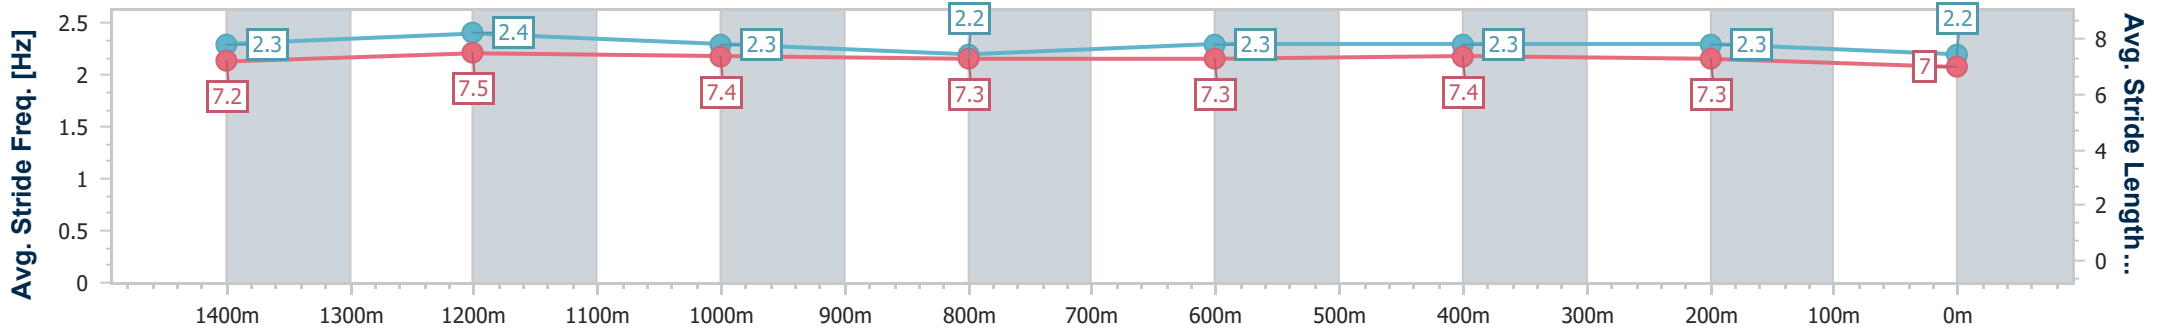

Sunshine Coast QLD Professional  
 Race 6: BATHERSBY LEGAL BENCHMARK 58 Handicap - 1600m

14 June 2024 - 18:22

Track Rating: Soft 6, Weather: Fine, Rail Position: +7m 400m-W/Post; +9m Remainder

Section	Overall	1400m	1200m	1000m	800m	600m	400m	200m
Section Times	1:32.26 [7] (0:06.85)	1:25.41 [5] (0:11.49)	1:13.92 [5] (0:12.06)	1:01.86 [5] (0:12.36)	0:49.50 [4] (0:11.97)	0:37.53 [3] (0:12.07)	0:25.46 [3] (0:12.31)	0:13.15 [5] (0:13.15)
Average Speed [km/h]	105.3	62.7	60.0	58.5	60.3	59.9	58.5	54.8
Top Speed [km/h]	62.9	64.0	62.5	59.3	61.3	60.7	59.2	57.1
Avg. Dist. to Rail [m]	2.1	1.9	2.0	1.9	1.0	0.3	1.7	1.5
Avg. Stride Freq. [Hz]	2.4	2.4	2.3	2.3	2.3	2.3	2.3	2.3
Avg. Stride Length [m]	7.0	7.1	7.1	7.1	7.3	7.2	6.9	6.8

Sunshine Coast QLD Professional  
Race 6: BATHERSBY LEGAL BENCHMARK 58 Handicap - 1600m

14 June 2024 - 18:22

Track Rating: Soft 6, Weather: Fine, Rail Position: +7m 400m-W/Post; +9m Remainder

Section	Overall	1400m	1200m	1000m	800m	600m	400m	200m						
Section Times	1:32.28 [8] (0:06.97)	1:25.31 [7] (0:11.46)	1:13.85 [6] (0:11.94)	1:01.91 [4] (0:12.51)	0:49.40 [5] (0:12.18)	0:37.22 [6] (0:12.00)	0:25.22 [7] (0:12.06)	0:13.16 [6] (0:13.16)						
Average Speed [km/h]	103.0	63.7	60.2	58.5	60.0	61.1	59.5	54.8						
Top Speed [km/h]	65.4	65.1	61.8	58.9	61.9	61.8	60.7	58.1						
Avg. Dist. to Rail [m]	5.9	4.0	4.4	4.5	3.2	2.6	5.3	5.8						
Avg. Stride Freq. [Hz]	2.3	2.4	2.3	2.2	2.3	2.3	2.3	2.2						
Avg. Stride Length [m]	7.2	7.5	7.4	7.3	7.3	7.4	7.3	7.0						