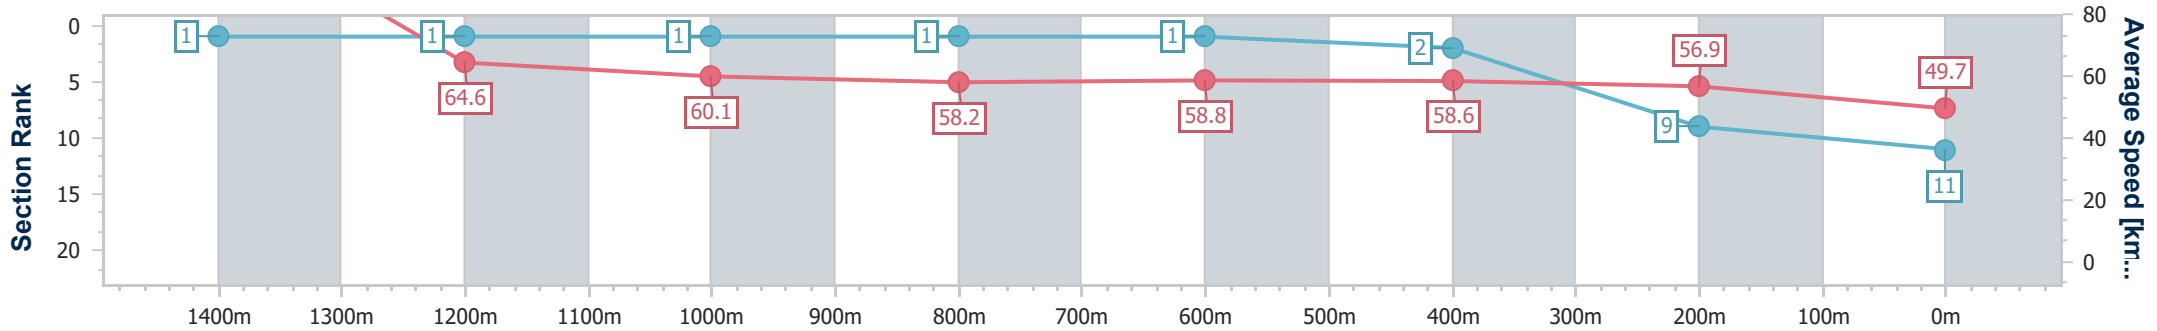

Sunshine Coast QLD Professional  
 Race 6: BATHERSBY LEGAL BENCHMARK 58 Handicap - 1600m

14 June 2024 - 18:22

Track Rating: Soft 6, Weather: Fine, Rail Position: +7m 400m-W/Post; +9m Remainder

Section	Overall	1400m	1200m	1000m	800m	600m	400m	200m
Section Times	1:33.79 [10] (0:07.31)	1:26.48 [9] (0:11.59)	1:14.89 [10] (0:12.10)	1:02.79 [10] (0:12.34)	0:50.45 [9] (0:12.06)	0:38.39 [10] (0:11.85)	0:26.54 [10] (0:12.28)	0:14.26 [11] (0:14.26)
Average Speed [km/h]	98.5	62.5	59.5	58.8	60.1	60.7	58.5	50.5
Top Speed [km/h]	65.3	63.8	61.5	59.9	61.3	61.3	61.4	51.8
Avg. Dist. to Rail [m]	3.5	1.9	2.2	2.0	1.4	0.5	0.7	0.4
Avg. Stride Freq. [Hz]	2.2	2.3	2.2	2.2	2.2	2.3	2.3	2.1
Avg. Stride Length [m]	7.0	7.2	7.4	7.3	7.4	7.4	7.1	6.7

- [ ] Ranking at each section and finish
- .-.- No data available at this section
- NA No data available

Horse/Jockey Name	Going To The Sun
Final Rank	11
Fastest Section Time (Section)	0:06.45 (Overall)
Top Speed [km/h] (Section)	65.7 (1400m)
Race State	Finished

Sunshine Coast QLD Professional  
 Race 6: BATHERSBY LEGAL BENCHMARK 58 Handicap - 1600m

14 June 2024 - 18:22

Track Rating: Soft 6, Weather: Fine, Rail Position: +7m 400m-W/Post; +9m Remainder

Section	Overall	1400m	1200m	1000m	800m	600m	400m	200m						
Section Times	1:33.86 [11] (0:06.45)	1:27.41 [1] (0:11.26)	1:16.15 [1] (0:11.98)	1:04.17 [1] (0:12.41)	0:51.76 [1] (0:12.31)	0:39.45 [1] (0:12.30)	0:27.15 [2] (0:12.68)	0:14.47 [9]						
Average Speed [km/h]	111.3	64.6	60.1	58.2	58.8	58.6	56.9	49.7						
Top Speed [km/h]	65.3	65.7	61.9	59.0	59.8	59.4	58.5	53.2						
Avg. Dist. to Rail [m]	7.1	3.2	2.0	1.8	1.1	0.1	0.2	1.8						
Avg. Stride Freq. [Hz]	2.4	2.4	2.3	2.2	2.3	2.3	2.3	2.1						
Avg. Stride Length [m]	7.0	7.3	7.2	7.2	7.2	7.1	7.0	6.6						