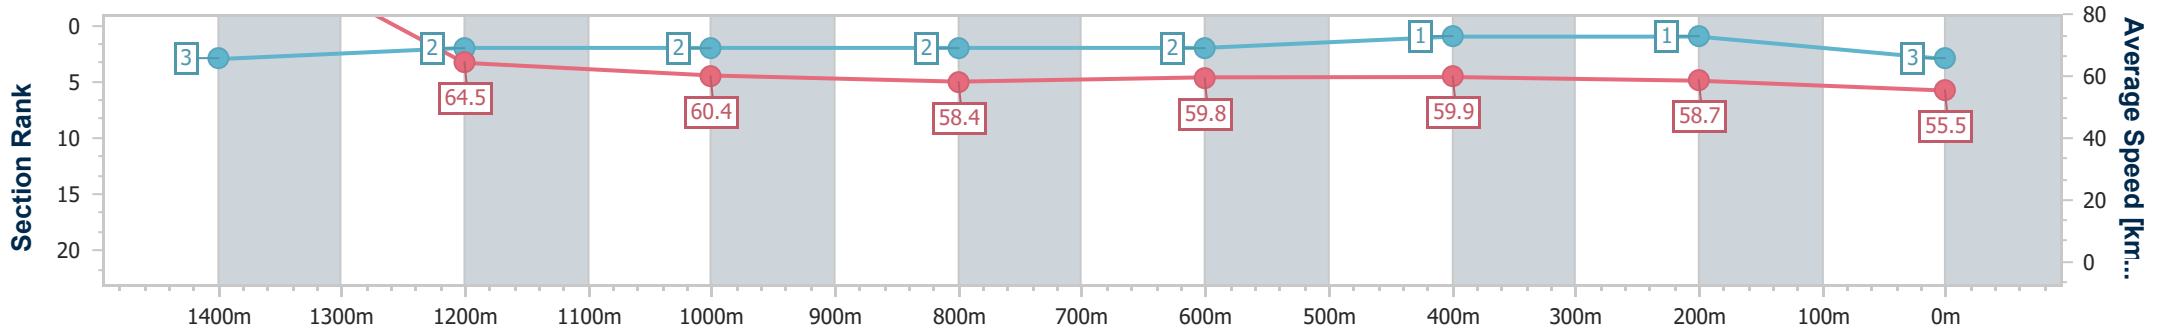

Horse/Jockey Name	Sock'emsid
Final Rank	3
Fastest Section Time (Section)	0:06.68 (Overall)
Top Speed [km/h] (Section)	65.6 (1400m)
Race State	Finished

Sunshine Coast QLD Professional
Race 6: BATHERSBY LEGAL BENCHMARK 58 Handicap - 1600m

14 June 2024 - 18:22

Track Rating: Soft 6, Weather: Fine, Rail Position: +7m 400m-W/Post; +9m Remainder

Section	Overall	1400m	1200m	1000m	800m	600m	400m	200m						
Section Times	1:31.80 [3] (0:06.68)	1:25.12 [3] (0:11.24)	1:13.88 [2] (0:11.96)	1:01.92 [2] (0:12.38)	0:49.54 [2] (0:12.19)	0:37.35 [2] (0:12.12)	0:25.23 [1] (0:12.24)	0:12.99 [1] (0:12.99)						
Average Speed [km/h]	107.4	64.5	60.4	58.4	59.8	59.9	58.7	55.5						
Top Speed [km/h]	65.4	65.6	62.7	59.6	59.9	60.1	59.5	57.5						
Avg. Dist. to Rail [m]	3.7	2.1	2.6	2.4	2.0	1.1	1.1	1.5						
Avg. Stride Freq. [Hz]	2.2	2.3	2.2	2.2	2.2	2.2	2.2	2.2						
Avg. Stride Length [m]	7.5	7.4	7.4	7.3	7.3	7.4	7.3	7.0						

- [ ] Ranking at each section and finish
- -.-.- No data available at this section
- NA No data available