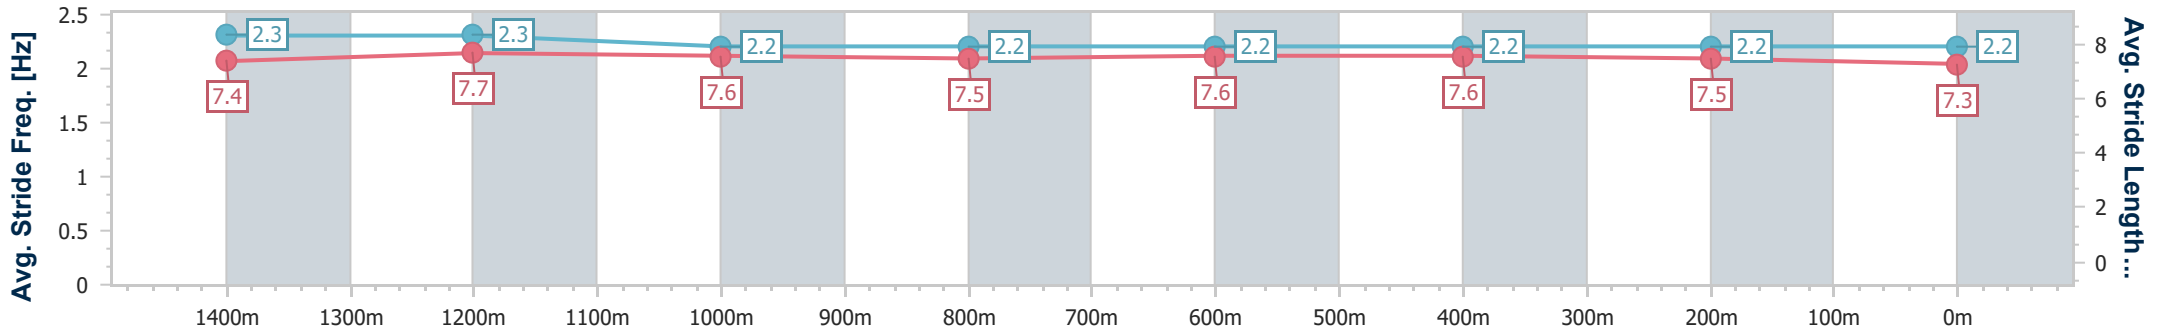

SCN Saddle cloth number  
 DNF Did not finish  
 DNT Did not track

Horse/Jockey Name	Kariation
Final Rank	1
Fastest Section Time (Section)	0:06.77 (Overall)
Top Speed [km/h] (Section)	64.4 (Overall)
Race State	Finished

Sunshine Coast QLD Professional  
Race 6: BATHERSBY LEGAL BENCHMARK 58 Handicap - 1600m

14 June 2024 - 18:22

Track Rating: Soft 6, Weather: Fine, Rail Position: +7m 400m-W/Post; +9m Remainder

Section	Overall	1400m	1200m	1000m	800m	600m	400m	200m						
Section Times	1:31.67 [1] (0:06.77)	1:24.90 [4] (0:11.56)	1:13.34 [4] (0:12.17)	1:01.17 [6] (0:12.40)	0:48.77 [6] (0:12.13)	0:36.64 [5] (0:11.98)	0:24.66 [6] (0:11.94)	0:12.72 [2] (0:12.72)						
Average Speed [km/h]	106.4	62.7	59.5	58.3	59.7	60.5	60.3	56.6						
Top Speed [km/h]	64.4	63.9	60.7	59.1	61.5	61.4	61.4	58.6						
Avg. Dist. to Rail [m]	8.5	3.7	2.5	2.1	1.5	0.9	2.9	2.7						
Avg. Stride Freq. [Hz]	2.3	2.3	2.2	2.2	2.2	2.2	2.2	2.2						
Avg. Stride Length [m]	7.4	7.7	7.6	7.5	7.6	7.6	7.5	7.3						