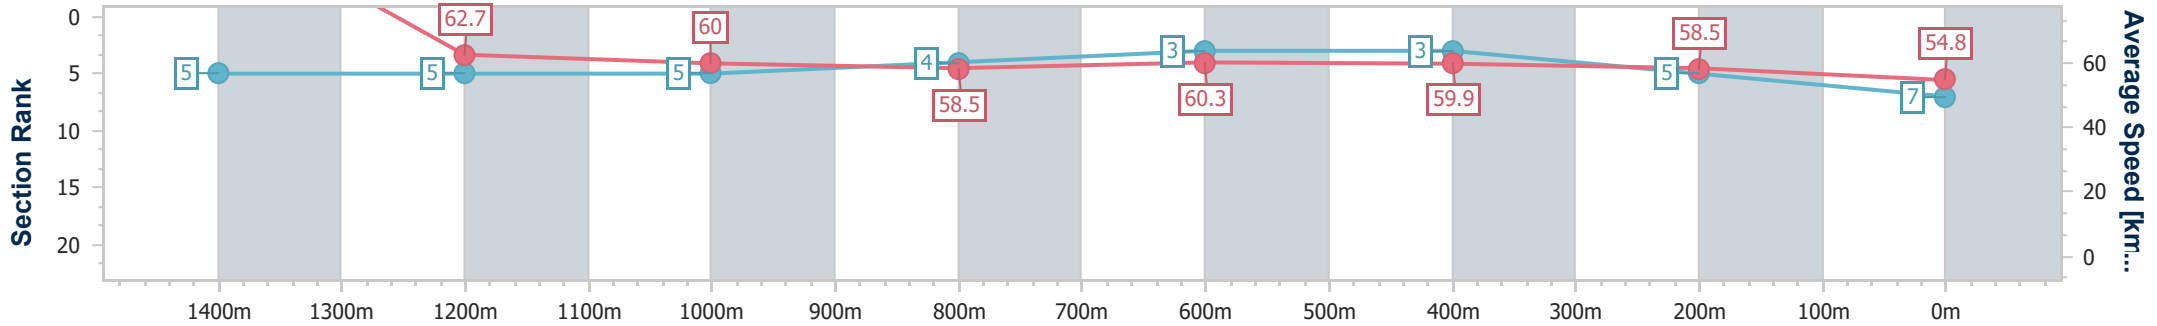

- [ ] Ranking at each section and finish
- .-.- No data available at this section
- NA No data available

Horse/Jockey Name	Indented Head
Final Rank	7
Fastest Section Time (Section)	0:06.85 (Overall)
Top Speed [km/h] (Section)	64.0 (1400m)
Race State	Finished

Sunshine Coast QLD Professional  
 Race 6: BATHERSBY LEGAL BENCHMARK 58 Handicap - 1600m

14 June 2024 - 18:22

Track Rating: Soft 6, Weather: Fine, Rail Position: +7m 400m-W/Post; +9m Remainder

Section	Overall	1400m	1200m	1000m	800m	600m	400m	200m
Section Times	1:32.26 [7] (0:06.85)	1:25.41 [5] (0:11.49)	1:13.92 [5] (0:12.06)	1:01.86 [5] (0:12.36)	0:49.50 [4] (0:11.97)	0:37.53 [3] (0:12.07)	0:25.46 [3] (0:12.31)	0:13.15 [5] (0:13.15)
Average Speed [km/h]	105.3	62.7	60.0	58.5	60.3	59.9	58.5	54.8
Top Speed [km/h]	62.9	64.0	62.5	59.3	61.3	60.7	59.2	57.1
Avg. Dist. to Rail [m]	2.1	1.9	2.0	1.9	1.0	0.3	1.7	1.5
Avg. Stride Freq. [Hz]	2.4	2.4	2.3	2.3	2.3	2.3	2.3	2.3
Avg. Stride Length [m]	7.0	7.1	7.1	7.1	7.3	7.2	6.9	6.8