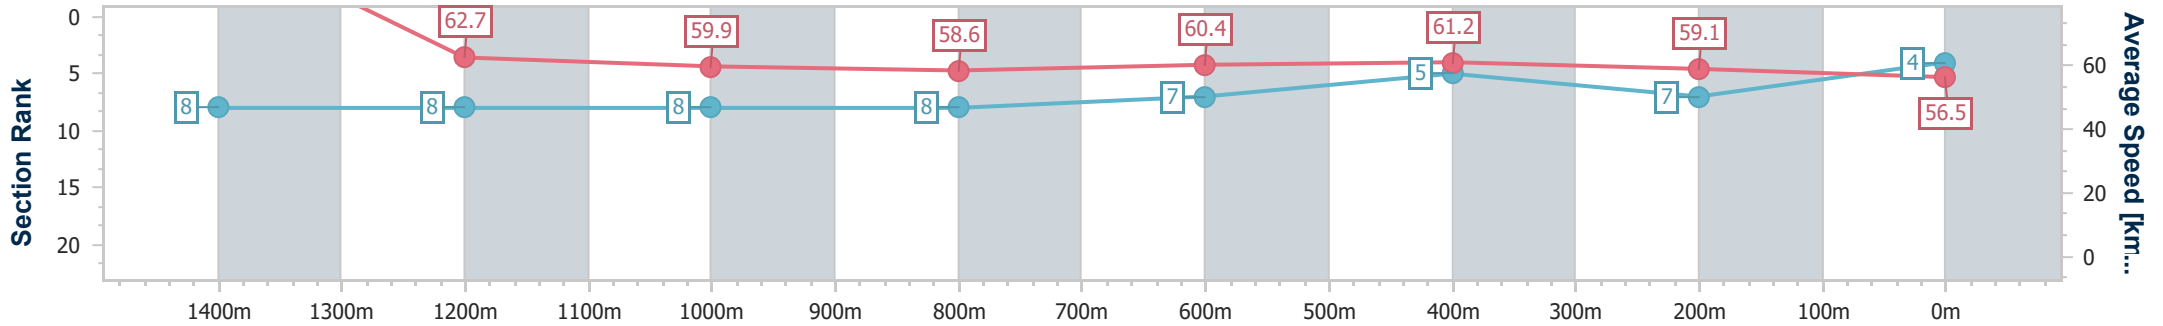

Horse/Jockey Name	Delorme
Final Rank	4
Fastest Section Time (Section)	0:07.14 (Overall)
Top Speed [km/h] (Section)	65.1 (1400m)
Race State	Finished

Sunshine Coast QLD Professional
Race 6: BATHERSBY LEGAL BENCHMARK 58 Handicap - 1600m

14 June 2024 - 18:22

Track Rating: Soft 6, Weather: Fine, Rail Position: +7m 400m-W/Post; +9m Remainder

Section	Overall	1400m	1200m	1000m	800m	600m	400m	200m						
Section Times	1:31.90 [4] (0:07.14)	1:24.76 [8] (0:11.53)	1:13.23 [8] (0:12.05)	1:01.18 [8] (0:12.38)	0:48.80 [8] (0:12.10)	0:36.70 [7] (0:11.79)	0:24.91 [5] (0:12.14)	0:12.77 [7] (0:12.77)						
Average Speed [km/h]	100.7	62.7	59.9	58.6	60.4	61.2	59.1	56.5						
Top Speed [km/h]	60.8	65.1	62.6	59.1	62.6	62.4	60.9	58.9						
Avg. Dist. to Rail [m]	3.7	1.4	2.0	2.1	2.6	0.5	0.9	0.8						
Avg. Stride Freq. [Hz]	2.3	2.4	2.3	2.3	2.4	2.4	2.4	2.4						
Avg. Stride Length [m]	7.0	7.3	7.2	7.1	7.1	7.1	6.9	6.7						

- [ ] Ranking at each section and finish
- -.-.- No data available at this section
- NA No data available