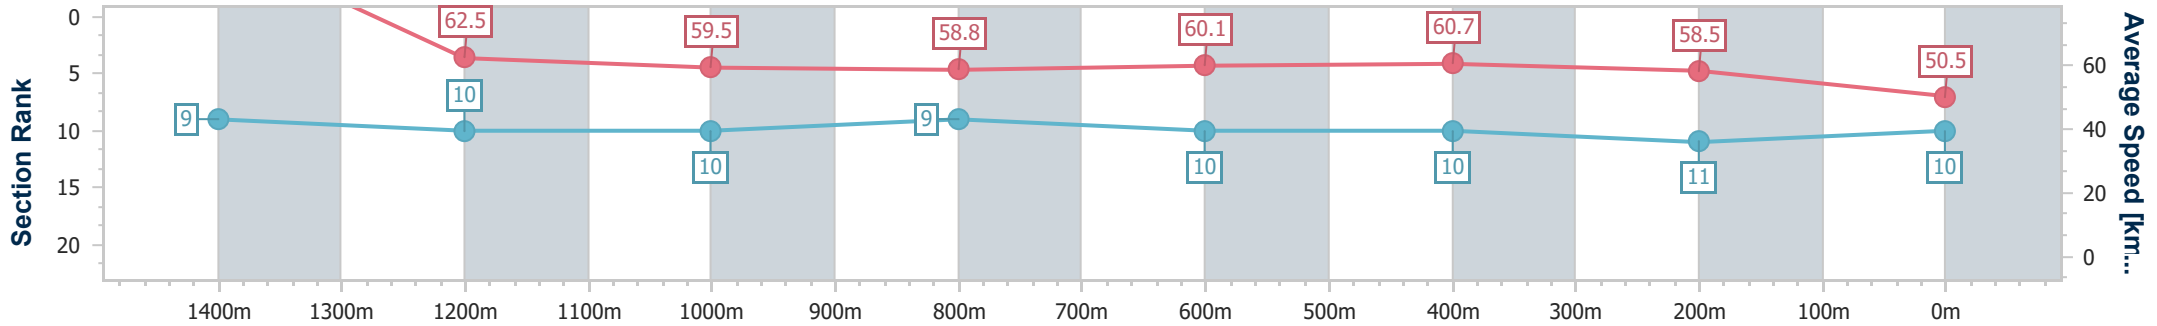

- [ ] Ranking at each section and finish
- .-.- No data available at this section
- NA No data available

Horse/Jockey Name	Torque Leica Star
Final Rank	10
Fastest Section Time (Section)	0:07.31 (Overall)
Top Speed [km/h] (Section)	65.3 (Overall)
Race State	Finished

Sunshine Coast QLD Professional  
 Race 6: BATHERSBY LEGAL BENCHMARK 58 Handicap - 1600m

14 June 2024 - 18:22

Track Rating: Soft 6, Weather: Fine, Rail Position: +7m 400m-W/Post; +9m Remainder

Section	Overall	1400m	1200m	1000m	800m	600m	400m	200m
Section Times	1:33.79 [10] (0:07.31)	1:26.48 [9] (0:11.59)	1:14.89 [10] (0:12.10)	1:02.79 [10] (0:12.34)	0:50.45 [9] (0:12.06)	0:38.39 [10] (0:11.85)	0:26.54 [10] (0:12.28)	0:14.26 [11] (0:14.26)
Average Speed [km/h]	98.5	62.5	59.5	58.8	60.1	60.7	58.5	50.5
Top Speed [km/h]	65.3	63.8	61.5	59.9	61.3	61.3	61.4	51.8
Avg. Dist. to Rail [m]	3.5	1.9	2.2	2.0	1.4	0.5	0.7	0.4
Avg. Stride Freq. [Hz]	2.2	2.3	2.2	2.2	2.2	2.3	2.3	2.1
Avg. Stride Length [m]	7.0	7.2	7.4	7.3	7.4	7.4	7.1	6.7