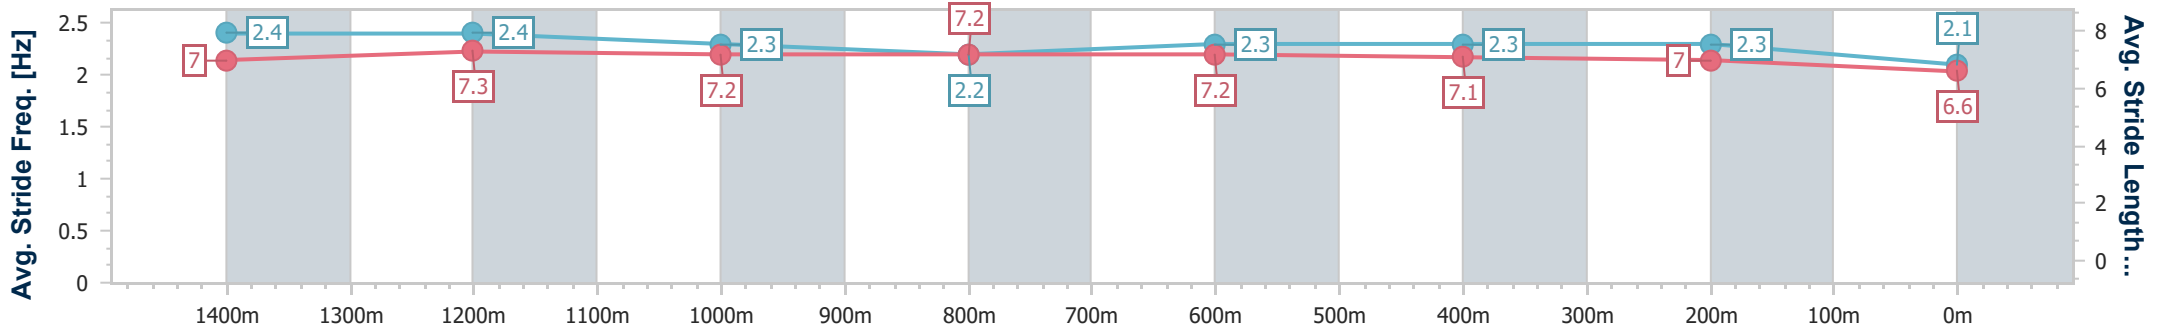

Sunshine Coast QLD Professional  
 Race 6: BATHERSBY LEGAL BENCHMARK 58 Handicap - 1600m

14 June 2024 - 18:22

Track Rating: Soft 6, Weather: Fine, Rail Position: +7m 400m-W/Post; +9m Remainder

Section	Overall	1400m	1200m	1000m	800m	600m	400m	200m
Section Times	1:33.79 [10] (0:07.31)	1:26.48 [9] (0:11.59)	1:14.89 [10] (0:12.10)	1:02.79 [10] (0:12.34)	0:50.45 [9] (0:12.06)	0:38.39 [10] (0:11.85)	0:26.54 [10] (0:12.28)	0:14.26 [11] (0:14.26)
Average Speed [km/h]	98.5	62.5	59.5	58.8	60.1	60.7	58.5	50.5
Top Speed [km/h]	65.3	63.8	61.5	59.9	61.3	61.3	61.4	51.8
Avg. Dist. to Rail [m]	3.5	1.9	2.2	2.0	1.4	0.5	0.7	0.4
Avg. Stride Freq. [Hz]	2.2	2.3	2.2	2.2	2.2	2.3	2.3	2.1
Avg. Stride Length [m]	7.0	7.2	7.4	7.3	7.4	7.4	7.1	6.7

- [ ] Ranking at each section and finish
- .-.- No data available at this section
- NA No data available

Horse/Jockey Name	Going To The Sun
Final Rank	11
Fastest Section Time (Section)	0:06.45 (Overall)
Top Speed [km/h] (Section)	65.7 (1400m)
Race State	Finished

Sunshine Coast QLD Professional  
 Race 6: BATHERSBY LEGAL BENCHMARK 58 Handicap - 1600m

14 June 2024 - 18:22

Track Rating: Soft 6, Weather: Fine, Rail Position: +7m 400m-W/Post; +9m Remainder

Section	Overall	1400m	1200m	1000m	800m	600m	400m	200m						
Section Times	1:33.86 [11] (0:06.45)	1:27.41 [1] (0:11.26)	1:16.15 [1] (0:11.98)	1:04.17 [1] (0:12.41)	0:51.76 [1] (0:12.31)	0:39.45 [1] (0:12.30)	0:27.15 [2] (0:12.68)	0:14.47 [9]						
Average Speed [km/h]	111.3	64.6	60.1	58.2	58.8	58.6	56.9	49.7						
Top Speed [km/h]	65.3	65.7	61.9	59.0	59.8	59.4	58.5	53.2						
Avg. Dist. to Rail [m]	7.1	3.2	2.0	1.8	1.1	0.1	0.2	1.8						
Avg. Stride Freq. [Hz]	2.4	2.4	2.3	2.2	2.3	2.3	2.3	2.1						
Avg. Stride Length [m]	7.0	7.3	7.2	7.2	7.2	7.1	7.0	6.6						