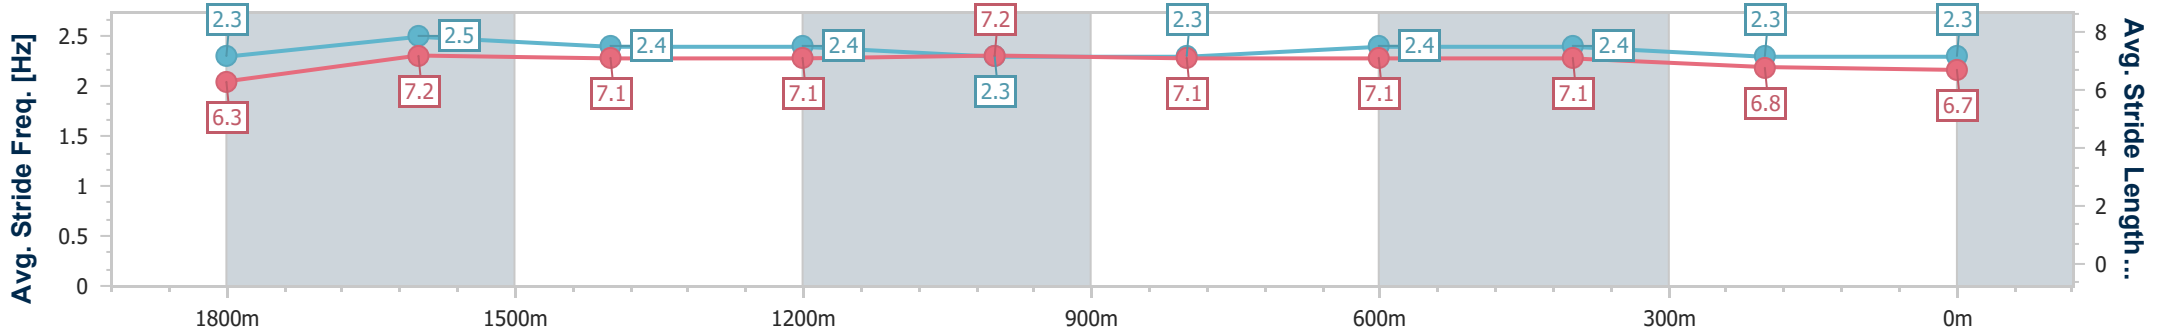

Aquis Park Gold Coast Poly QLD Professional
Race 2: TAB WE'RE ON BENCHMARK 58 Handicap - 2000m

15 June 2024 - 13:09

Track Rating: Synthetic, Weather: Fine, Rail Position: True

Section	Overall	1800m	1600m	1400m	1200m	1000m	800m	600m	400m	200m
Section Times	2:02.56 [3] (0:13.73)	1:48.83 [2] (0:11.18)	1:37.65 [2] (0:11.79)	1:25.86 [2] (0:12.22)	1:13.64 [3] (0:11.98)	1:01.66 [3] (0:12.01)	0:49.65 [4] (0:11.92)	0:37.73 [3] (0:12.07)	0:25.66 [3] (0:12.67)	0:12.99 [2] (0:12.99)
Average Speed [km/h]	52.5	64.7	61.6	61.0	60.2	59.7	60.4	61.0	57.3	55.8
Top Speed [km/h]	65.9	66.4	63.7	63.2	61.3	60.5	62.1	62.8	58.8	57.5
Avg. Dist. to Rail [m]	4.9	2.3	4.7	4.2	1.8	0.7	1.3	4.1	5.3	6.1
Avg. Stride Freq. [Hz]	2.3	2.5	2.4	2.4	2.3	2.3	2.4	2.4	2.3	2.3
Avg. Stride Length [m]	6.3	7.2	7.1	7.1	7.2	7.1	7.1	7.1	6.8	6.7