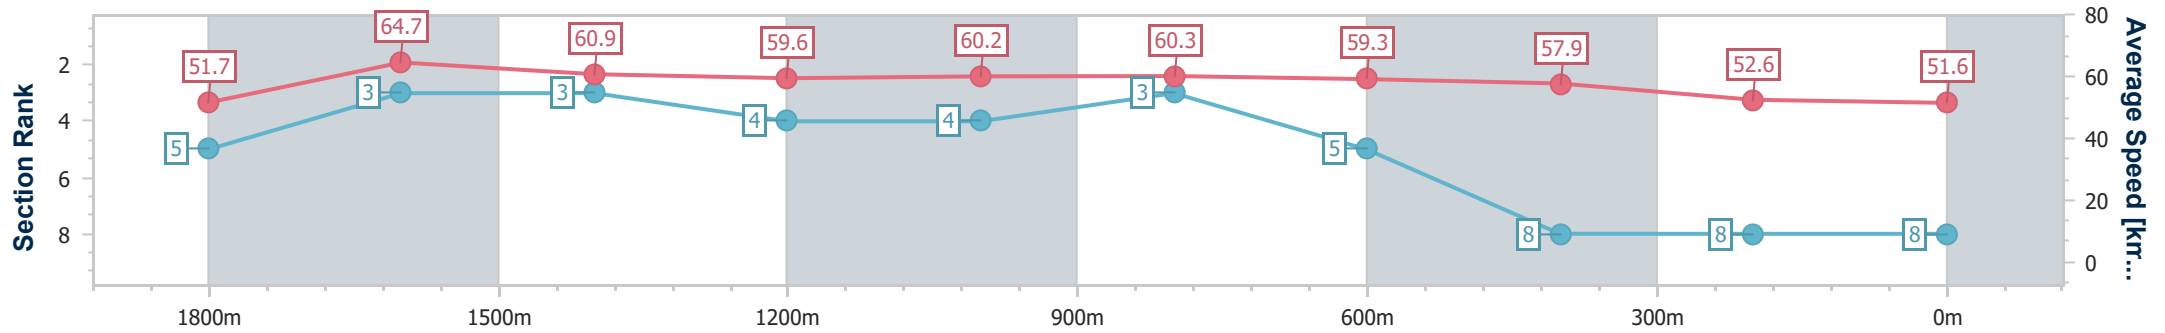

Horse/Jockey Name	Press Lightly
Final Rank	8
Fastest Section Time (Section)	0:11.15 (1800m)
Top Speed [km/h] (Section)	66.1 (1800m)
Race State	Finished

Aquis Park Gold Coast Poly QLD Professional
Race 2: TAB WE'RE ON BENCHMARK 58 Handicap - 2000m

15 June 2024 - 13:09

Track Rating: Synthetic, Weather: Fine, Rail Position: True

Section	Overall	1800m	1600m	1400m	1200m	1000m	800m	600m	400m	200m
Section Times	2:05.20 [8] (0:13.96)	1:51.24 [5] (0:11.15)	1:40.09 [3] (0:11.85)	1:28.24 [3] (0:12.10)	1:16.14 [4] (0:11.95)	1:04.19 [4] (0:11.90)	0:52.29 [3] (0:12.13)	0:40.16 [5] (0:12.52)	0:27.64 [8] (0:13.70)	0:13.94 [8] (0:13.94)
Average Speed [km/h]	51.7	64.7	60.9	59.6	60.2	60.3	59.3	57.9	52.6	51.6
Top Speed [km/h]	64.0	66.1	62.0	60.7	60.9	61.3	59.9	60.5	54.6	55.2
Avg. Dist. to Rail [m]	0.5	0.7	1.3	0.4	0.3	0.7	0.5	1.1	1.4	2.8
Avg. Stride Freq. [Hz]	2.1	2.3	2.2	2.1	2.1	2.1	2.2	2.2	2.1	2.0
Avg. Stride Length [m]	6.9	7.9	7.8	7.7	7.9	7.9	7.6	7.4	7.0	7.0

- [ ] Ranking at each section and finish
- -.-.- No data available at this section
- NA No data available