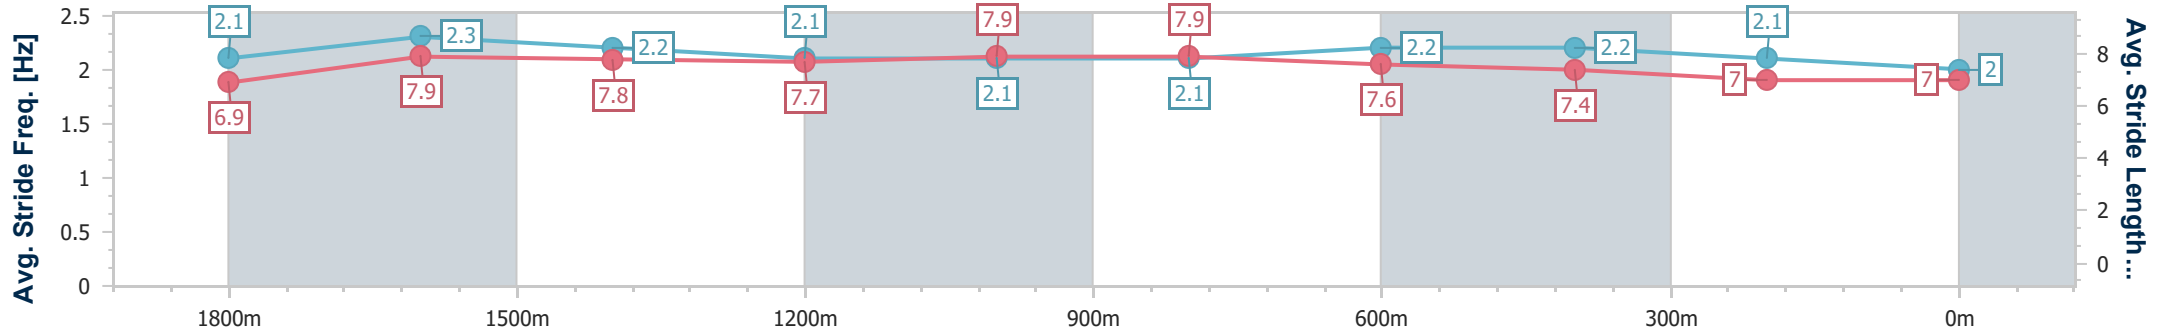

Aquis Park Gold Coast Poly QLD Professional
Race 2: TAB WE'RE ON BENCHMARK 58 Handicap - 2000m

15 June 2024 - 13:09

Track Rating: Synthetic, Weather: Fine, Rail Position: True

Section	Overall	1800m	1600m	1400m	1200m	1000m	800m	600m	400m	200m
Section Times	2:04.16 [7] (0:13.86)	1:50.30 [3] (0:11.48)	1:38.82 [5] (0:11.76)	1:27.06 [5] (0:12.04)	1:15.02 [5] (0:11.89)	1:03.13 [5] (0:11.92)	0:51.21 [5] (0:12.04)	0:39.17 [4] (0:12.50)	0:26.67 [7] (0:13.20)	0:13.47 [7] (0:13.47)
Average Speed [km/h]	52.1	63.4	62.2	61.1	60.4	60.8	60.7	58.9	55.0	53.7
Top Speed [km/h]	64.3	66.0	62.9	63.0	61.6	60.9	61.3	61.3	56.3	56.4
Avg. Dist. to Rail [m]	4.3	3.4	3.6	2.9	2.4	1.7	2.8	4.5	4.9	5.0
Avg. Stride Freq. [Hz]	2.4	2.4	2.3	2.3	2.2	2.3	2.3	2.3	2.2	2.2
Avg. Stride Length [m]	6.0	7.3	7.4	7.4	7.5	7.5	7.4	7.2	6.9	6.7

- [] Ranking at each section and finish
- .-.- No data available at this section
- NA No data available

Horse/Jockey Name	Press Lightly
Final Rank	8
Fastest Section Time (Section)	0:11.15 (1800m)
Top Speed [km/h] (Section)	66.1 (1800m)
Race State	Finished

Aquis Park Gold Coast Poly QLD Professional
Race 2: TAB WE'RE ON BENCHMARK 58 Handicap - 2000m

15 June 2024 - 13:09

Track Rating: Synthetic, Weather: Fine, Rail Position: True

Section	Overall	1800m	1600m	1400m	1200m	1000m	800m	600m	400m	200m
Section Times	2:05.20 [8] (0:13.96)	1:51.24 [5] (0:11.15)	1:40.09 [3] (0:11.85)	1:28.24 [3] (0:12.10)	1:16.14 [4] (0:11.95)	1:04.19 [4] (0:11.90)	0:52.29 [3] (0:12.13)	0:40.16 [5] (0:12.52)	0:27.64 [8] (0:13.70)	0:13.94 [8] (0:13.94)
Average Speed [km/h]	51.7	64.7	60.9	59.6	60.2	60.3	59.3	57.9	52.6	51.6
Top Speed [km/h]	64.0	66.1	62.0	60.7	60.9	61.3	59.9	60.5	54.6	55.2
Avg. Dist. to Rail [m]	0.5	0.7	1.3	0.4	0.3	0.7	0.5	1.1	1.4	2.8
Avg. Stride Freq. [Hz]	2.1	2.3	2.2	2.1	2.1	2.1	2.2	2.2	2.1	2.0
Avg. Stride Length [m]	6.9	7.9	7.8	7.7	7.9	7.9	7.6	7.4	7.0	7.0

- [] Ranking at each section and finish
- .-.- No data available at this section
- NA No data available