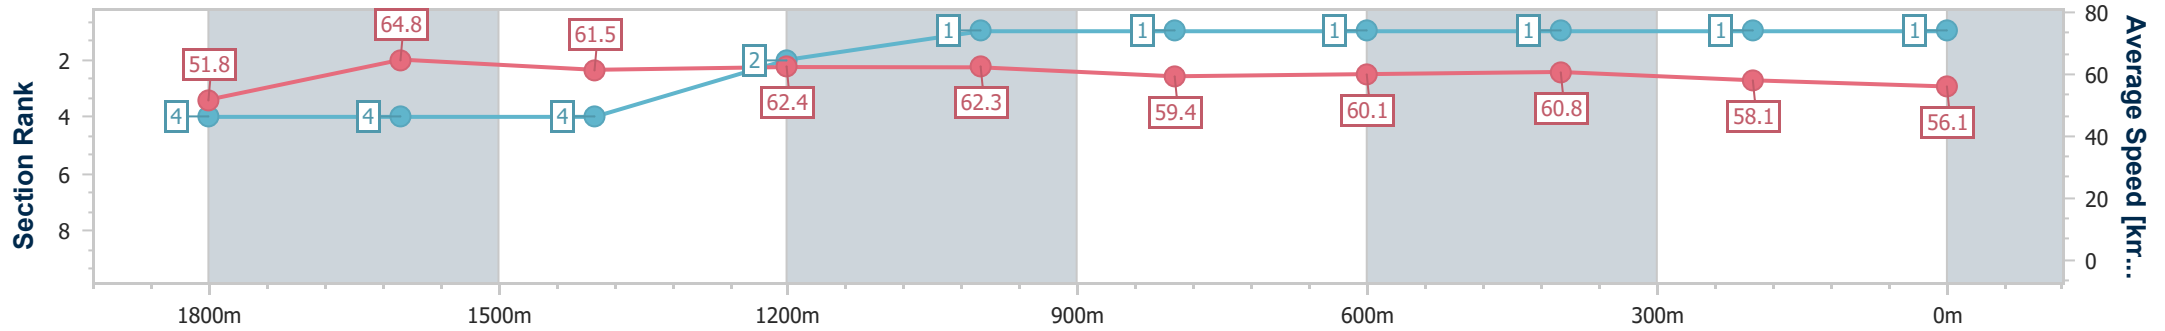

Horse/Jockey Name	Aiden
Final Rank	1
Fastest Section Time (Section)	0:11.22 (1800m)
Top Speed [km/h] (Section)	66.8 (1800m)
Race State	Finished

Aquis Park Gold Coast Poly QLD Professional
Race 2: TAB WE'RE ON BENCHMARK 58 Handicap - 2000m

15 June 2024 - 13:09

Track Rating: Synthetic, Weather: Fine, Rail Position: True

Section	Overall	1800m	1600m	1400m	1200m	1000m	800m	600m	400m	200m
Section Times	2:01.93 [1] (0:13.93)	1:48.00 [4] (0:11.22)	1:36.78 [4] (0:11.88)	1:24.90 [4] (0:11.81)	1:13.09 [2] (0:11.56)	1:01.53 [1] (0:12.13)	0:49.40 [1] (0:12.07)	0:37.33 [1] (0:11.95)	0:25.38 [1] (0:12.47)	0:12.91 [1] (0:12.91)
Average Speed [km/h]	51.8	64.8	61.5	62.4	62.3	59.4	60.1	60.8	58.1	56.1
Top Speed [km/h]	64.3	66.8	62.9	64.2	63.2	61.9	62.1	62.6	59.0	57.7
Avg. Dist. to Rail [m]	3.2	2.3	3.2	3.2	1.7	0.4	1.7	2.1	2.1	2.1
Avg. Stride Freq. [Hz]	2.2	2.3	2.2	2.3	2.2	2.2	2.2	2.3	2.2	2.2
Avg. Stride Length [m]	6.6	7.8	7.7	7.6	7.8	7.5	7.5	7.5	7.3	7.1

- [ ] Ranking at each section and finish
- -.-.- No data available at this section
- NA No data available