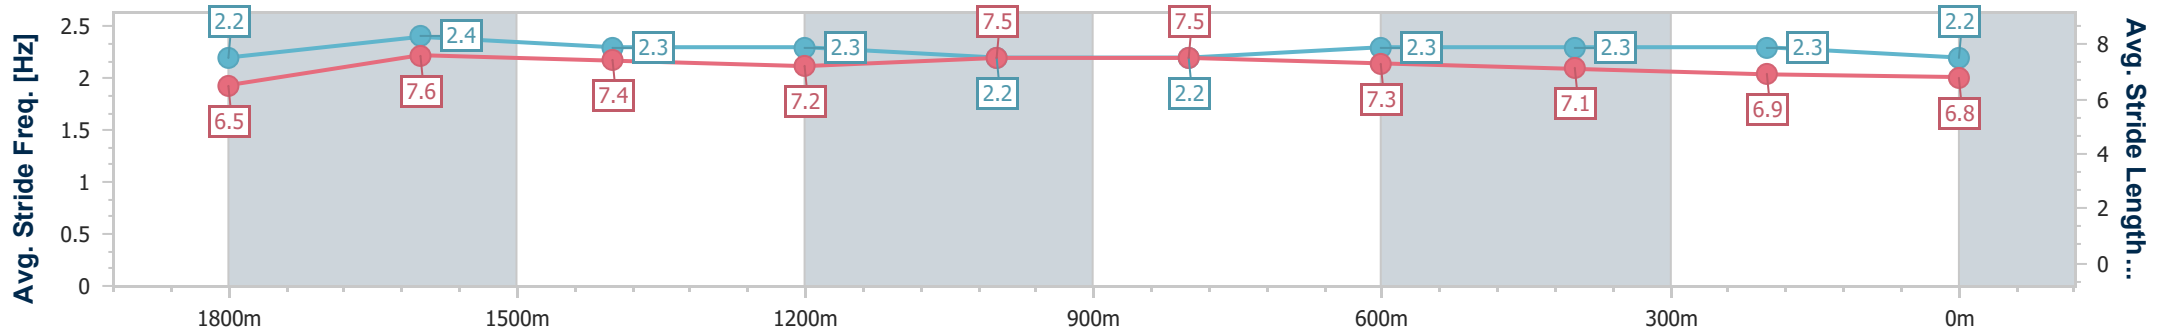

Horse/Jockey Name	Drops From The Sky
Final Rank	5
Fastest Section Time (Section)	0:11.18 (1800m)
Top Speed [km/h] (Section)	66.8 (1800m)
Race State	Finished

Aquis Park Gold Coast Poly QLD Professional
Race 2: TAB WE'RE ON BENCHMARK 58 Handicap - 2000m

15 June 2024 - 13:09

Track Rating: Synthetic, Weather: Fine, Rail Position: True

Section	Overall	1800m	1600m	1400m	1200m	1000m	800m	600m	400m	200m
Section Times	2:03.19 [5] (0:14.17)	1:49.02 [8] (0:11.18)	1:37.84 [6] (0:11.86)	1:25.98 [6] (0:12.21)	1:13.77 [6] (0:12.01)	1:01.76 [7] (0:11.83)	0:49.93 [8] (0:11.83)	0:38.10 [6] (0:12.23)	0:25.87 [5] (0:12.73)	0:13.14 [6] (0:13.14)
Average Speed [km/h]	50.9	64.5	60.7	59.0	60.1	60.6	59.7	58.9	56.8	55.2
Top Speed [km/h]	64.8	66.8	62.1	60.9	60.8	61.5	60.1	60.4	57.1	56.5
Avg. Dist. to Rail [m]	1.7	0.5	1.0	0.5	0.3	1.2	2.9	0.7	1.8	3.3
Avg. Stride Freq. [Hz]	2.2	2.4	2.3	2.3	2.2	2.2	2.3	2.3	2.3	2.2
Avg. Stride Length [m]	6.5	7.6	7.4	7.2	7.5	7.5	7.3	7.1	6.9	6.8

- [ ] Ranking at each section and finish
- -.-.- No data available at this section
- NA No data available