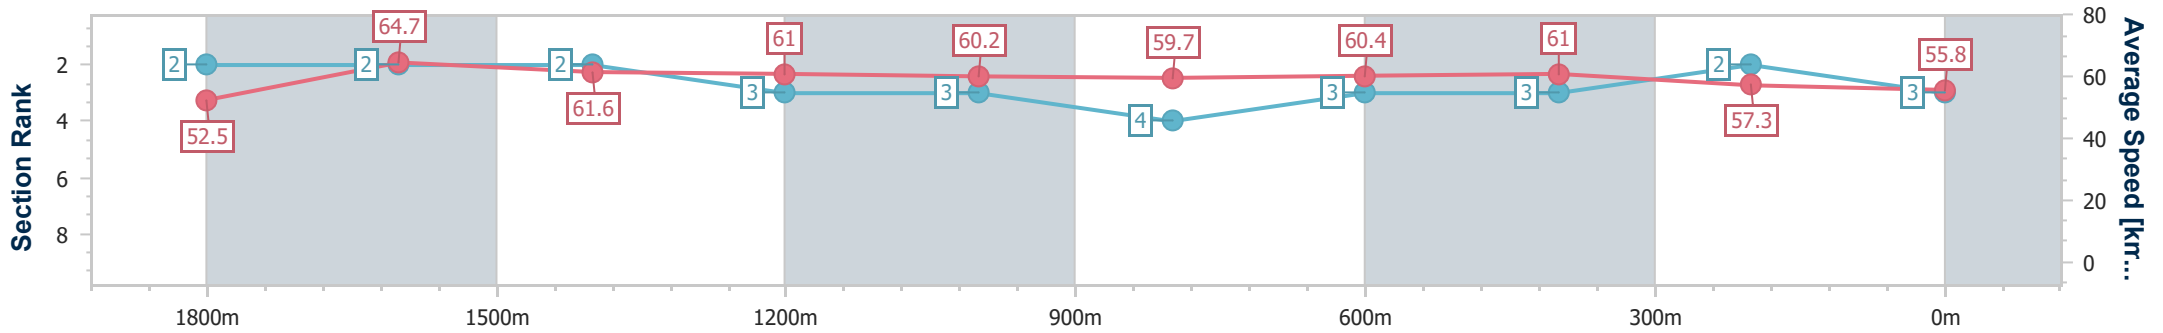

Horse/Jockey Name	Newmarket Miss
Final Rank	3
Fastest Section Time (Section)	0:11.18 (1800m)
Top Speed [km/h] (Section)	66.4 (1800m)
Race State	Finished

Aquis Park Gold Coast Poly QLD Professional
Race 2: TAB WE'RE ON BENCHMARK 58 Handicap - 2000m

15 June 2024 - 13:09

Track Rating: Synthetic, Weather: Fine, Rail Position: True

Section	Overall	1800m	1600m	1400m	1200m	1000m	800m	600m	400m	200m
Section Times	2:02.56 [3] (0:13.73)	1:48.83 [2] (0:11.18)	1:37.65 [2] (0:11.79)	1:25.86 [2] (0:12.22)	1:13.64 [3] (0:11.98)	1:01.66 [3] (0:12.01)	0:49.65 [4] (0:11.92)	0:37.73 [3] (0:12.07)	0:25.66 [3] (0:12.67)	0:12.99 [2] (0:12.99)
Average Speed [km/h]	52.5	64.7	61.6	61.0	60.2	59.7	60.4	61.0	57.3	55.8
Top Speed [km/h]	65.9	66.4	63.7	63.2	61.3	60.5	62.1	62.8	58.8	57.5
Avg. Dist. to Rail [m]	4.9	2.3	4.7	4.2	1.8	0.7	1.3	4.1	5.3	6.1
Avg. Stride Freq. [Hz]	2.3	2.5	2.4	2.4	2.3	2.3	2.4	2.4	2.3	2.3
Avg. Stride Length [m]	6.3	7.2	7.1	7.1	7.2	7.1	7.1	7.1	6.8	6.7

- [ ] Ranking at each section and finish
- -.-.- No data available at this section
- NA No data available