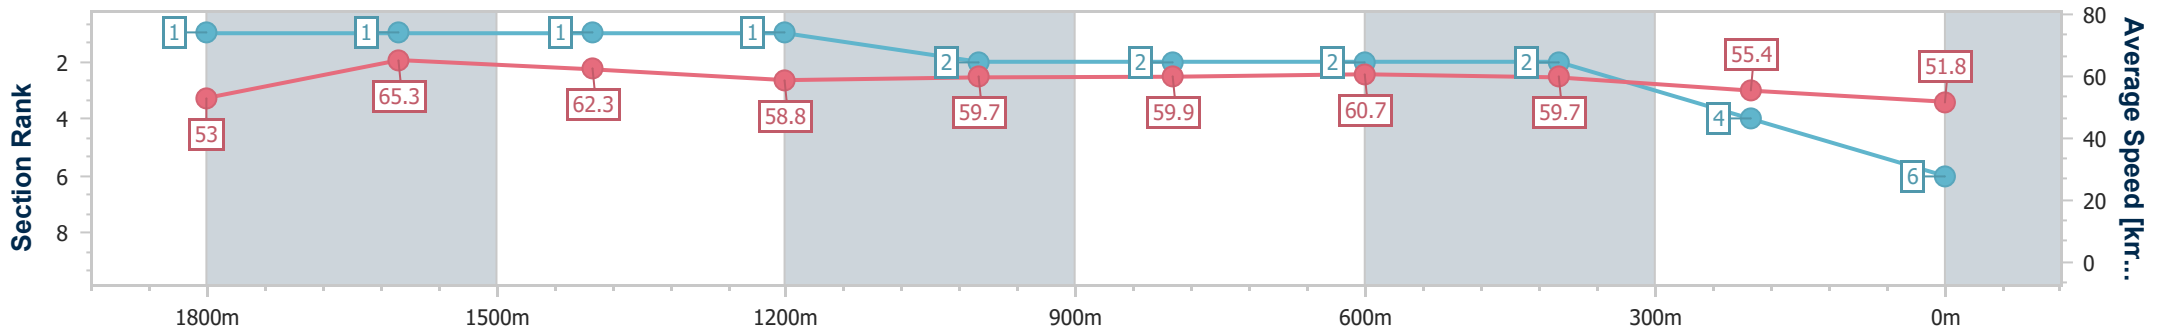

Horse/Jockey Name	Saddles
Final Rank	6
Fastest Section Time (Section)	0:11.04 (1800m)
Top Speed [km/h] (Section)	66.8 (1800m)
Race State	Finished

Aquis Park Gold Coast Poly QLD Professional
Race 2: TAB WE'RE ON BENCHMARK 58 Handicap - 2000m

15 June 2024 - 13:09

Track Rating: Synthetic, Weather: Fine, Rail Position: True

Section	Overall	1800m	1600m	1400m	1200m	1000m	800m	600m	400m	200m
Section Times	2:03.94 [6] (0:13.64)	1:50.30 [1] (0:11.04)	1:39.26 [1] (0:11.59)	1:27.67 [1] (0:12.27)	1:15.40 [1] (0:12.02)	1:03.38 [2] (0:12.07)	0:51.31 [2] (0:12.05)	0:39.26 [2] (0:12.21)	0:27.05 [2] (0:13.05)	0:14.00 [4] (0:14.00)
Average Speed [km/h]	53.0	65.3	62.3	58.8	59.7	59.9	60.7	59.7	55.4	51.8
Top Speed [km/h]	66.4	66.8	62.9	60.4	61.0	60.7	61.4	61.4	57.3	54.5
Avg. Dist. to Rail [m]	1.3	0.5	1.0	0.3	0.6	0.8	2.5	3.3	1.7	1.6
Avg. Stride Freq. [Hz]	2.2	2.2	2.2	2.1	2.1	2.1	2.2	2.2	2.1	2.0
Avg. Stride Length [m]	6.6	8.0	7.9	7.8	7.8	7.9	7.7	7.5	7.2	7.0

- [ ] Ranking at each section and finish
- -.-.- No data available at this section
- NA No data available