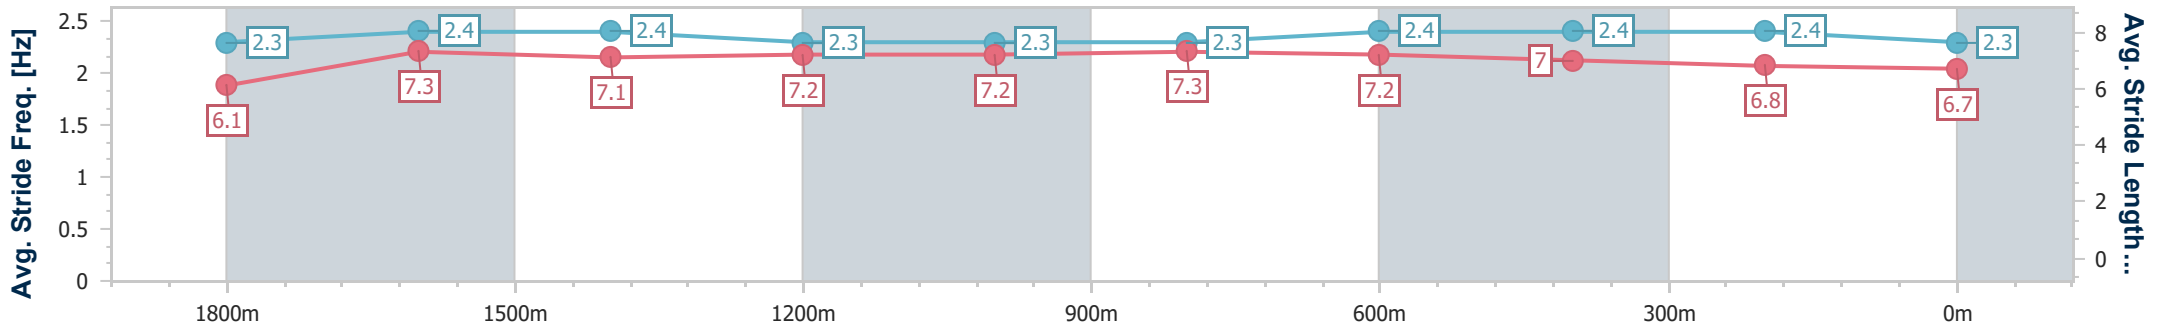

Horse/Jockey Name	Sea Treasures
Final Rank	4
Fastest Section Time (Section)	0:11.27 (1800m)
Top Speed [km/h] (Section)	66.4 (1800m)
Race State	Finished

Aquis Park Gold Coast Poly QLD Professional
Race 2: TAB WE'RE ON BENCHMARK 58 Handicap - 2000m

15 June 2024 - 13:09

Track Rating: Synthetic, Weather: Fine, Rail Position: True

Section	Overall	1800m	1600m	1400m	1200m	1000m	800m	600m	400m	200m
Section Times	2:02.82 [4] (0:14.15)	1:48.67 [7] (0:11.27)	1:37.40 [8] (0:11.91)	1:25.49 [7] (0:12.13)	1:13.36 [7] (0:11.90)	1:01.46 [6] (0:11.82)	0:49.64 [6] (0:11.92)	0:37.72 [7] (0:12.27)	0:25.45 [6] (0:12.58)	0:12.87 [5] (0:12.87)
Average Speed [km/h]	50.9	64.6	61.0	60.4	60.5	60.9	61.3	60.3	58.1	56.2
Top Speed [km/h]	63.8	66.4	62.7	61.7	61.5	61.4	62.7	62.6	59.0	57.4
Avg. Dist. to Rail [m]	3.2	2.5	2.8	2.0	1.3	0.9	2.6	5.5	6.1	5.4
Avg. Stride Freq. [Hz]	2.3	2.4	2.4	2.3	2.3	2.3	2.4	2.4	2.4	2.3
Avg. Stride Length [m]	6.1	7.3	7.1	7.2	7.2	7.3	7.2	7.0	6.8	6.7

- [ ] Ranking at each section and finish
- -.-.- No data available at this section
- NA No data available