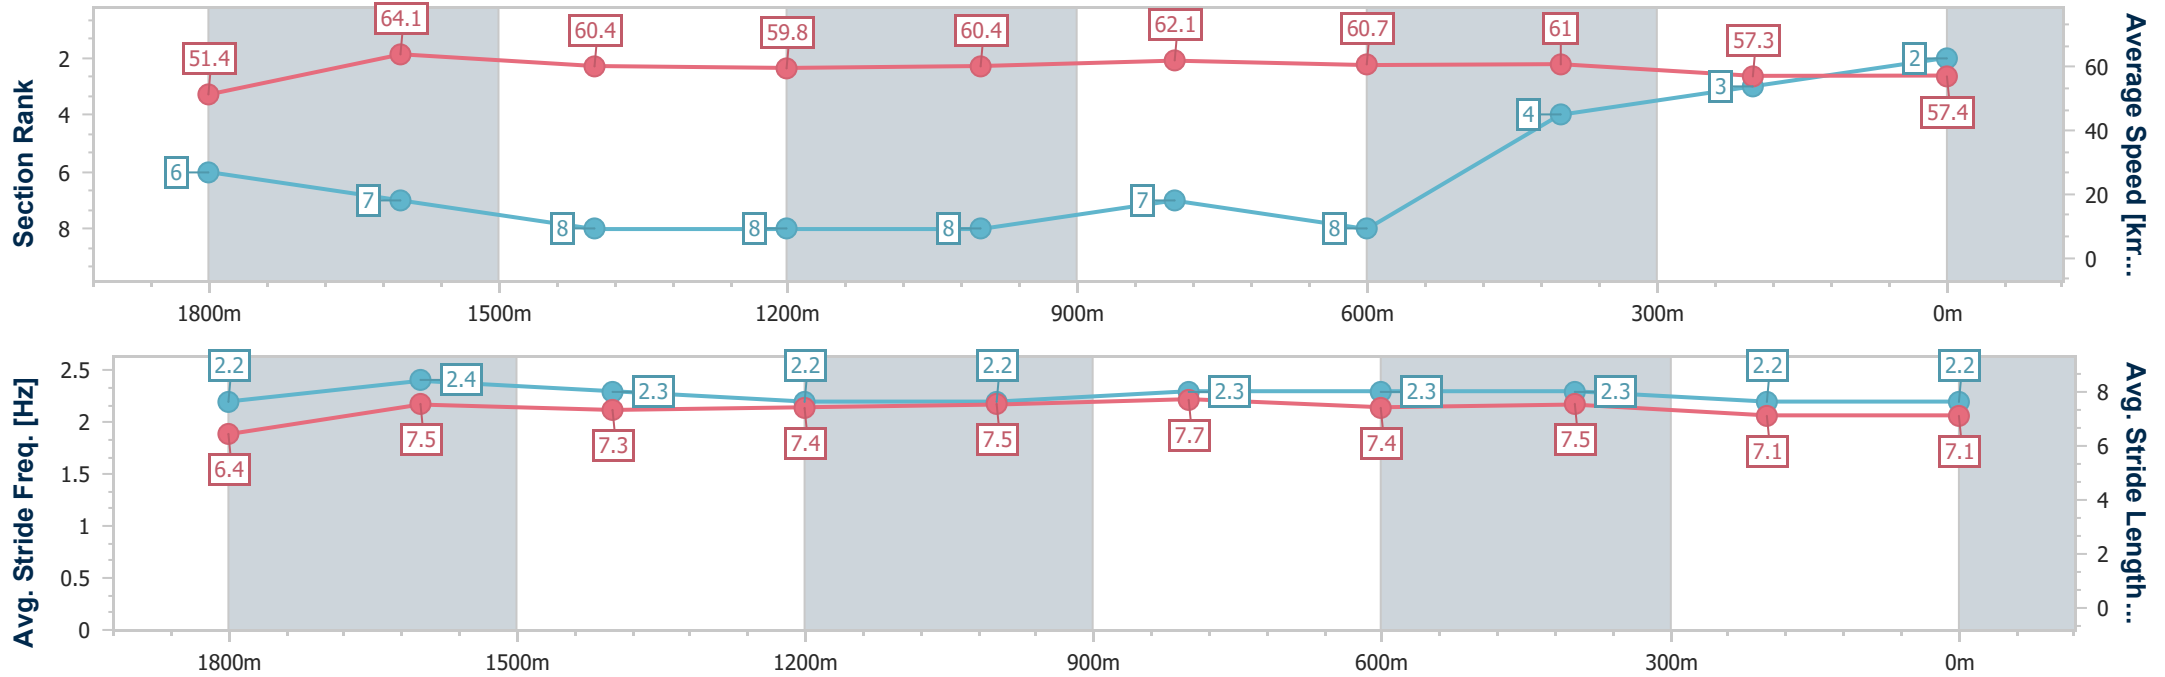

Horse/Jockey Name	No More Red
Final Rank	2
Fastest Section Time (Section)	0:11.34 (1800m)
Top Speed [km/h] (Section)	65.2 (1800m)
Race State	Finished

Aquis Park Gold Coast Poly QLD Professional
Race 2: TAB WE'RE ON BENCHMARK 58 Handicap - 2000m

15 June 2024 - 13:09

Track Rating: Synthetic, Weather: Fine, Rail Position: True

Section	Overall	1800m	1600m	1400m	1200m	1000m	800m	600m	400m	200m
Section Times	2:02.46 [2] (0:14.03)	1:48.43 [6] (0:11.34)	1:37.09 [7] (0:12.04)	1:25.05 [8] (0:12.25)	1:12.80 [8] (0:11.88)	1:00.92 [8] (0:11.66)	0:49.26 [7] (0:12.04)	0:37.22 [8] (0:11.96)	0:25.26 [4] (0:12.65)	0:12.61 [3] (0:12.61)
Average Speed [km/h]	51.4	64.1	60.4	59.8	60.4	62.1	60.7	61.0	57.3	57.4
Top Speed [km/h]	64.2	65.2	63.4	61.2	61.4	62.8	62.3	62.6	59.4	58.1
Avg. Dist. to Rail [m]	5.2	3.1	3.2	1.9	1.4	1.3	2.7	3.2	4.1	3.3
Avg. Stride Freq. [Hz]	2.2	2.4	2.3	2.2	2.2	2.3	2.3	2.3	2.2	2.2
Avg. Stride Length [m]	6.4	7.5	7.3	7.4	7.5	7.7	7.4	7.5	7.1	7.1

- [ ] Ranking at each section and finish
- -.-.- No data available at this section
- NA No data available