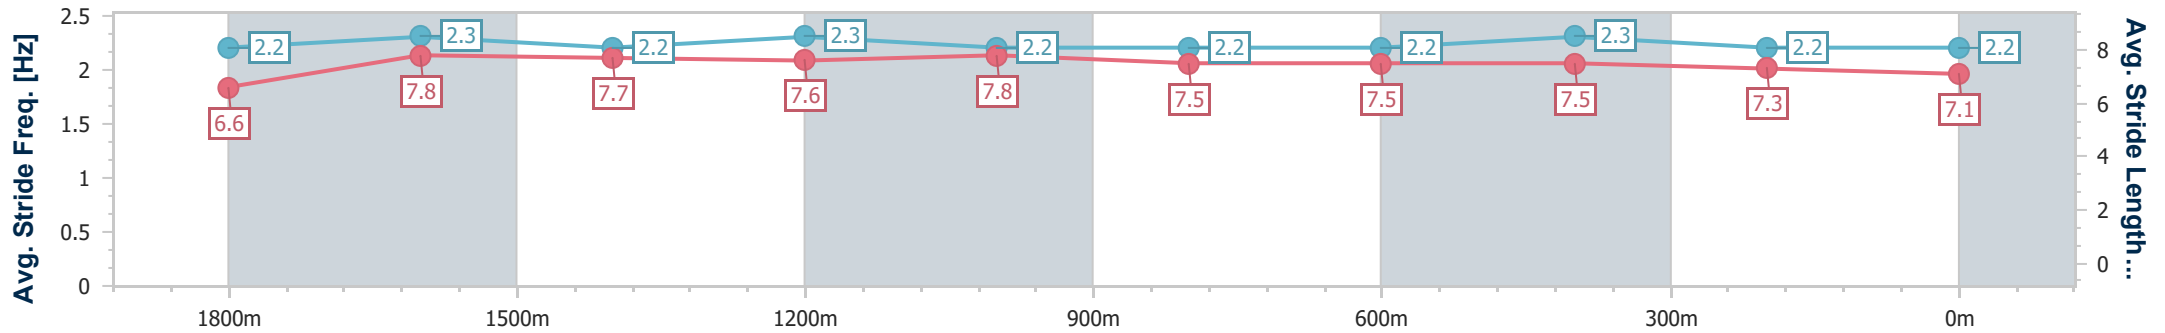

Horse/Jockey Name	Aiden
Final Rank	1
Fastest Section Time (Section)	0:11.22 (1800m)
Top Speed [km/h] (Section)	66.8 (1800m)
Race State	Finished

Aquis Park Gold Coast Poly QLD Professional
Race 2: TAB WE'RE ON BENCHMARK 58 Handicap - 2000m

15 June 2024 - 13:09

Track Rating: Synthetic, Weather: Fine, Rail Position: True

Section	Overall	1800m	1600m	1400m	1200m	1000m	800m	600m	400m	200m
Section Times	2:01.93 [1] (0:13.93)	1:48.00 [4] (0:11.22)	1:36.78 [4] (0:11.88)	1:24.90 [4] (0:11.81)	1:13.09 [2] (0:11.56)	1:01.53 [1] (0:12.13)	0:49.40 [1] (0:12.07)	0:37.33 [1] (0:11.95)	0:25.38 [1] (0:12.47)	0:12.91 [1] (0:12.91)
Average Speed [km/h]	51.8	64.8	61.5	62.4	62.3	59.4	60.1	60.8	58.1	56.1
Top Speed [km/h]	64.3	66.8	62.9	64.2	63.2	61.9	62.1	62.6	59.0	57.7
Avg. Dist. to Rail [m]	3.2	2.3	3.2	3.2	1.7	0.4	1.7	2.1	2.1	2.1
Avg. Stride Freq. [Hz]	2.2	2.3	2.2	2.3	2.2	2.2	2.2	2.3	2.2	2.2
Avg. Stride Length [m]	6.6	7.8	7.7	7.6	7.8	7.5	7.5	7.5	7.3	7.1

- [ ] Ranking at each section and finish
- -.-.- No data available at this section
- NA No data available