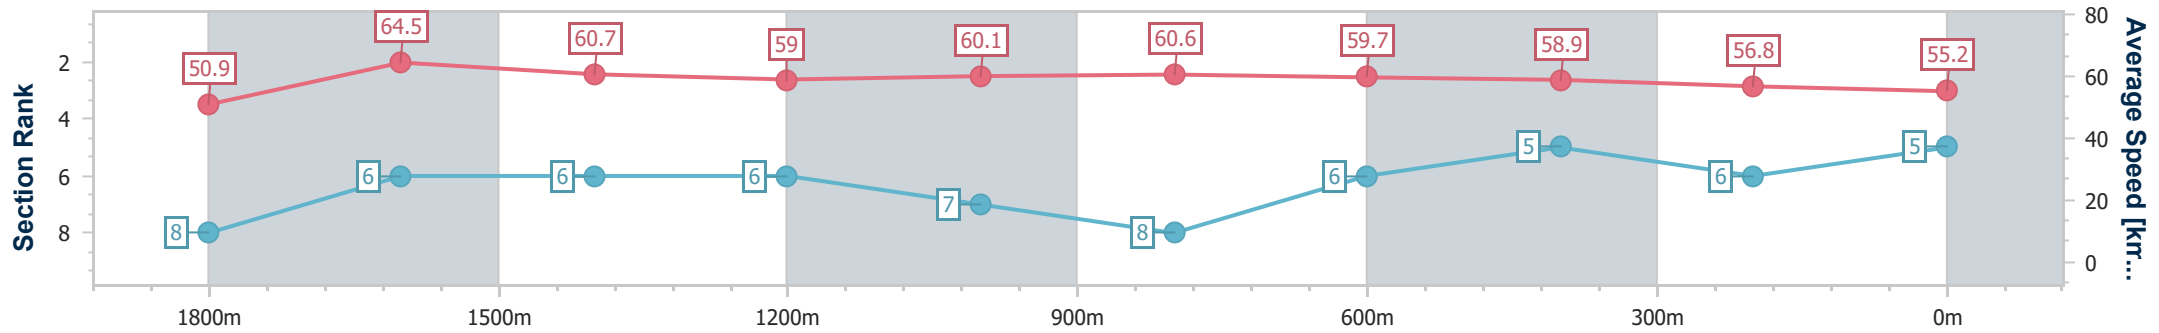

Horse/Jockey Name	Drops From The Sky
Final Rank	5
Fastest Section Time (Section)	0:11.18 (1800m)
Top Speed [km/h] (Section)	66.8 (1800m)
Race State	Finished

Aquis Park Gold Coast Poly QLD Professional
Race 2: TAB WE'RE ON BENCHMARK 58 Handicap - 2000m

15 June 2024 - 13:09

Track Rating: Synthetic, Weather: Fine, Rail Position: True

Section	Overall	1800m	1600m	1400m	1200m	1000m	800m	600m	400m	200m
Section Times	2:03.19 [5] (0:14.17)	1:49.02 [8] (0:11.18)	1:37.84 [6] (0:11.86)	1:25.98 [6] (0:12.21)	1:13.77 [6] (0:12.01)	1:01.76 [7] (0:11.83)	0:49.93 [8] (0:11.83)	0:38.10 [6] (0:12.23)	0:25.87 [5] (0:12.73)	0:13.14 [6] (0:13.14)
Average Speed [km/h]	50.9	64.5	60.7	59.0	60.1	60.6	59.7	58.9	56.8	55.2
Top Speed [km/h]	64.8	66.8	62.1	60.9	60.8	61.5	60.1	60.4	57.1	56.5
Avg. Dist. to Rail [m]	1.7	0.5	1.0	0.5	0.3	1.2	2.9	0.7	1.8	3.3
Avg. Stride Freq. [Hz]	2.2	2.4	2.3	2.3	2.2	2.2	2.3	2.3	2.3	2.2
Avg. Stride Length [m]	6.5	7.6	7.4	7.2	7.5	7.5	7.3	7.1	6.9	6.8

- [ ] Ranking at each section and finish
- -.-.- No data available at this section
- NA No data available