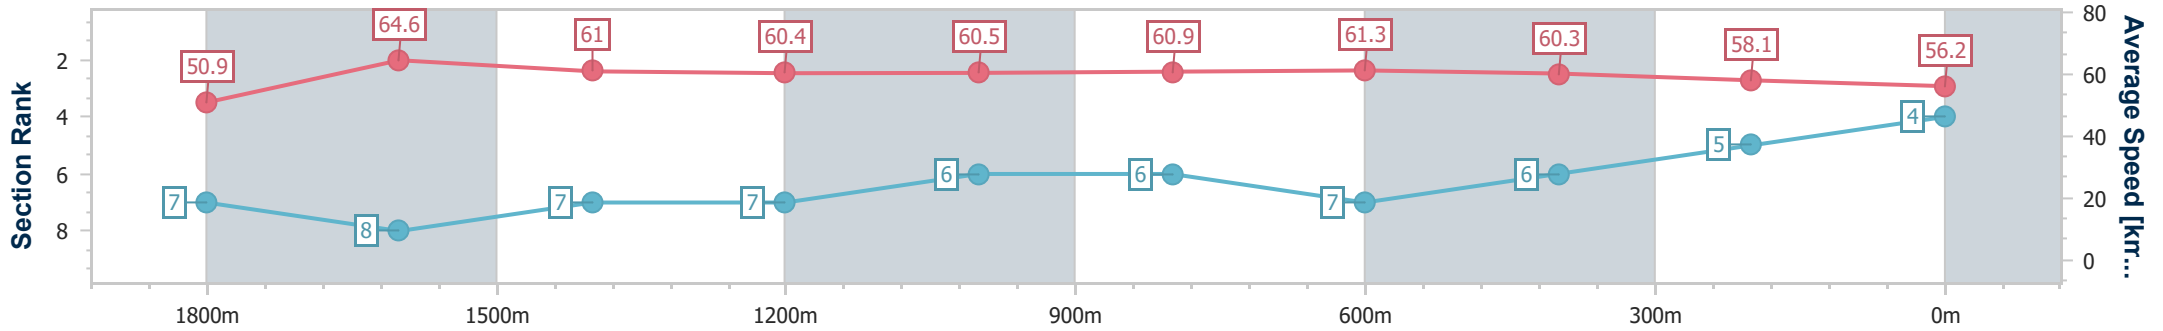

Horse/Jockey Name	Sea Treasures
Final Rank	4
Fastest Section Time (Section)	0:11.27 (1800m)
Top Speed [km/h] (Section)	66.4 (1800m)
Race State	Finished

Aquis Park Gold Coast Poly QLD Professional
Race 2: TAB WE'RE ON BENCHMARK 58 Handicap - 2000m

15 June 2024 - 13:09

Track Rating: Synthetic, Weather: Fine, Rail Position: True

Section	Overall	1800m	1600m	1400m	1200m	1000m	800m	600m	400m	200m
Section Times	2:02.82 [4] (0:14.15)	1:48.67 [7] (0:11.27)	1:37.40 [8] (0:11.91)	1:25.49 [7] (0:12.13)	1:13.36 [7] (0:11.90)	1:01.46 [6] (0:11.82)	0:49.64 [6] (0:11.92)	0:37.72 [7] (0:12.27)	0:25.45 [6] (0:12.58)	0:12.87 [5] (0:12.87)
Average Speed [km/h]	50.9	64.6	61.0	60.4	60.5	60.9	61.3	60.3	58.1	56.2
Top Speed [km/h]	63.8	66.4	62.7	61.7	61.5	61.4	62.7	62.6	59.0	57.4
Avg. Dist. to Rail [m]	3.2	2.5	2.8	2.0	1.3	0.9	2.6	5.5	6.1	5.4
Avg. Stride Freq. [Hz]	2.3	2.4	2.4	2.3	2.3	2.3	2.4	2.4	2.4	2.3
Avg. Stride Length [m]	6.1	7.3	7.1	7.2	7.2	7.3	7.2	7.0	6.8	6.7

- [ ] Ranking at each section and finish
- -.-.- No data available at this section
- NA No data available