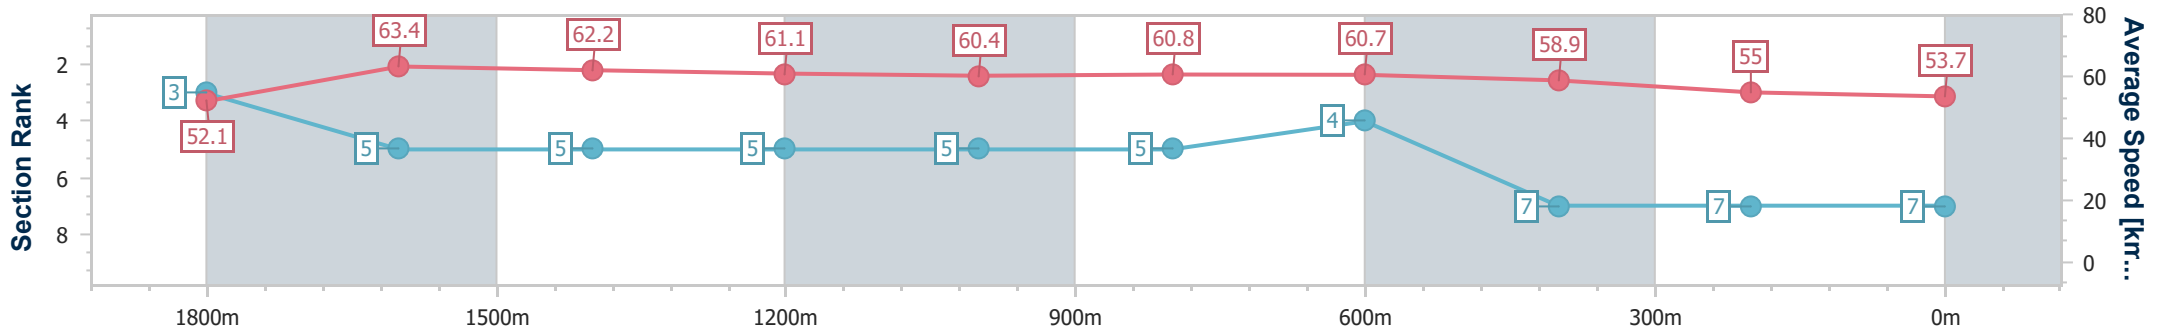

Horse/Jockey Name	Drake Passage
Final Rank	7
Fastest Section Time (Section)	0:11.48 (1800m)
Top Speed [km/h] (Section)	66.0 (1800m)
Race State	Finished

Aquis Park Gold Coast Poly QLD Professional
Race 2: TAB WE'RE ON BENCHMARK 58 Handicap - 2000m

15 June 2024 - 13:09

Track Rating: Synthetic, Weather: Fine, Rail Position: True

Section	Overall	1800m	1600m	1400m	1200m	1000m	800m	600m	400m	200m
Section Times	2:04.16 [7] (0:13.86)	1:50.30 [3] (0:11.48)	1:38.82 [5] (0:11.76)	1:27.06 [5] (0:12.04)	1:15.02 [5] (0:11.89)	1:03.13 [5] (0:11.92)	0:51.21 [5] (0:12.04)	0:39.17 [4] (0:12.50)	0:26.67 [7] (0:13.20)	0:13.47 [7] (0:13.47)
Average Speed [km/h]	52.1	63.4	62.2	61.1	60.4	60.8	60.7	58.9	55.0	53.7
Top Speed [km/h]	64.3	66.0	62.9	63.0	61.6	60.9	61.3	61.3	56.3	56.4
Avg. Dist. to Rail [m]	4.3	3.4	3.6	2.9	2.4	1.7	2.8	4.5	4.9	5.0
Avg. Stride Freq. [Hz]	2.4	2.4	2.3	2.3	2.2	2.3	2.3	2.3	2.2	2.2
Avg. Stride Length [m]	6.0	7.3	7.4	7.4	7.5	7.5	7.4	7.2	6.9	6.7

- [ ] Ranking at each section and finish
- -.-.- No data available at this section
- NA No data available