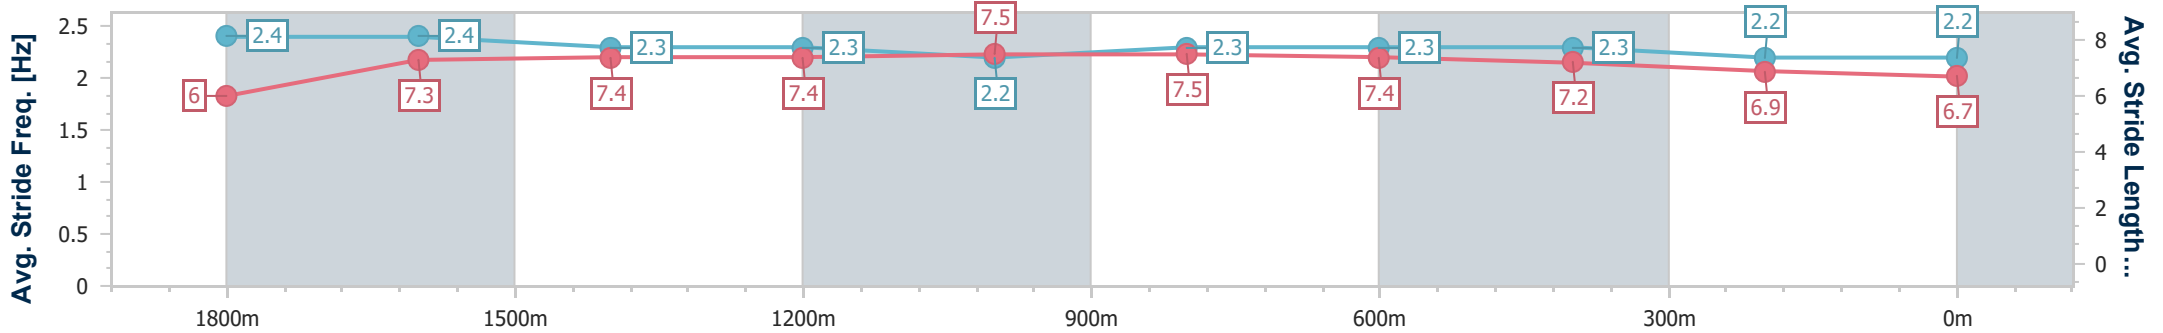

- [] Ranking at each section and finish
- .-.- No data available at this section
- NA No data available

Horse/Jockey Name	Drake Passage
Final Rank	7
Fastest Section Time (Section)	0:11.48 (1800m)
Top Speed [km/h] (Section)	66.0 (1800m)
Race State	Finished

Aquis Park Gold Coast Poly QLD Professional
Race 2: TAB WE'RE ON BENCHMARK 58 Handicap - 2000m

15 June 2024 - 13:09

Track Rating: Synthetic, Weather: Fine, Rail Position: True

Section	Overall	1800m	1600m	1400m	1200m	1000m	800m	600m	400m	200m
Section Times	2:04.16 [7] (0:13.86)	1:50.30 [3] (0:11.48)	1:38.82 [5] (0:11.76)	1:27.06 [5] (0:12.04)	1:15.02 [5] (0:11.89)	1:03.13 [5] (0:11.92)	0:51.21 [5] (0:12.04)	0:39.17 [4] (0:12.50)	0:26.67 [7] (0:13.20)	0:13.47 [7] (0:13.47)
Average Speed [km/h]	52.1	63.4	62.2	61.1	60.4	60.8	60.7	58.9	55.0	53.7
Top Speed [km/h]	64.3	66.0	62.9	63.0	61.6	60.9	61.3	61.3	56.3	56.4
Avg. Dist. to Rail [m]	4.3	3.4	3.6	2.9	2.4	1.7	2.8	4.5	4.9	5.0
Avg. Stride Freq. [Hz]	2.4	2.4	2.3	2.3	2.2	2.3	2.3	2.3	2.2	2.2
Avg. Stride Length [m]	6.0	7.3	7.4	7.4	7.5	7.5	7.4	7.2	6.9	6.7