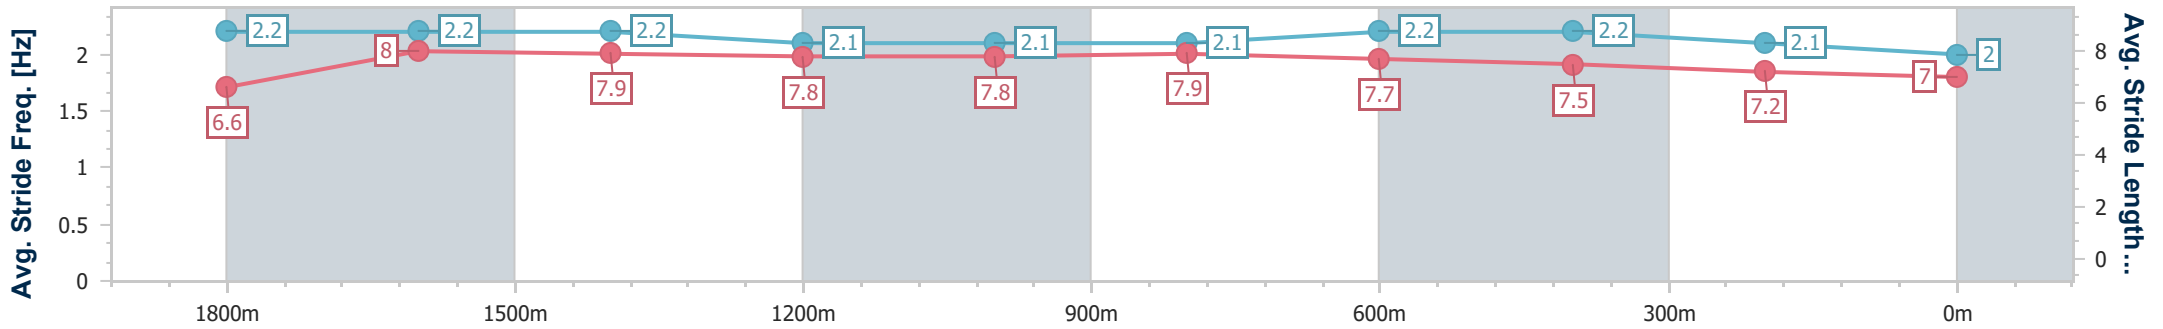

- [] Ranking at each section and finish
- .-.- No data available at this section
- NA No data available

Horse/Jockey Name	Saddles
Final Rank	6
Fastest Section Time (Section)	0:11.04 (1800m)
Top Speed [km/h] (Section)	66.8 (1800m)
Race State	Finished

Aquis Park Gold Coast Poly QLD Professional
Race 2: TAB WE'RE ON BENCHMARK 58 Handicap - 2000m

15 June 2024 - 13:09

Track Rating: Synthetic, Weather: Fine, Rail Position: True

Section	Overall	1800m	1600m	1400m	1200m	1000m	800m	600m	400m	200m
Section Times	2:03.94 [6] (0:13.64)	1:50.30 [1] (0:11.04)	1:39.26 [1] (0:11.59)	1:27.67 [1] (0:12.27)	1:15.40 [1] (0:12.02)	1:03.38 [2] (0:12.07)	0:51.31 [2] (0:12.05)	0:39.26 [2] (0:12.21)	0:27.05 [2] (0:13.05)	0:14.00 [4] (0:14.00)
Average Speed [km/h]	53.0	65.3	62.3	58.8	59.7	59.9	60.7	59.7	55.4	51.8
Top Speed [km/h]	66.4	66.8	62.9	60.4	61.0	60.7	61.4	61.4	57.3	54.5
Avg. Dist. to Rail [m]	1.3	0.5	1.0	0.3	0.6	0.8	2.5	3.3	1.7	1.6
Avg. Stride Freq. [Hz]	2.2	2.2	2.2	2.1	2.1	2.1	2.2	2.2	2.1	2.0
Avg. Stride Length [m]	6.6	8.0	7.9	7.8	7.8	7.9	7.7	7.5	7.2	7.0