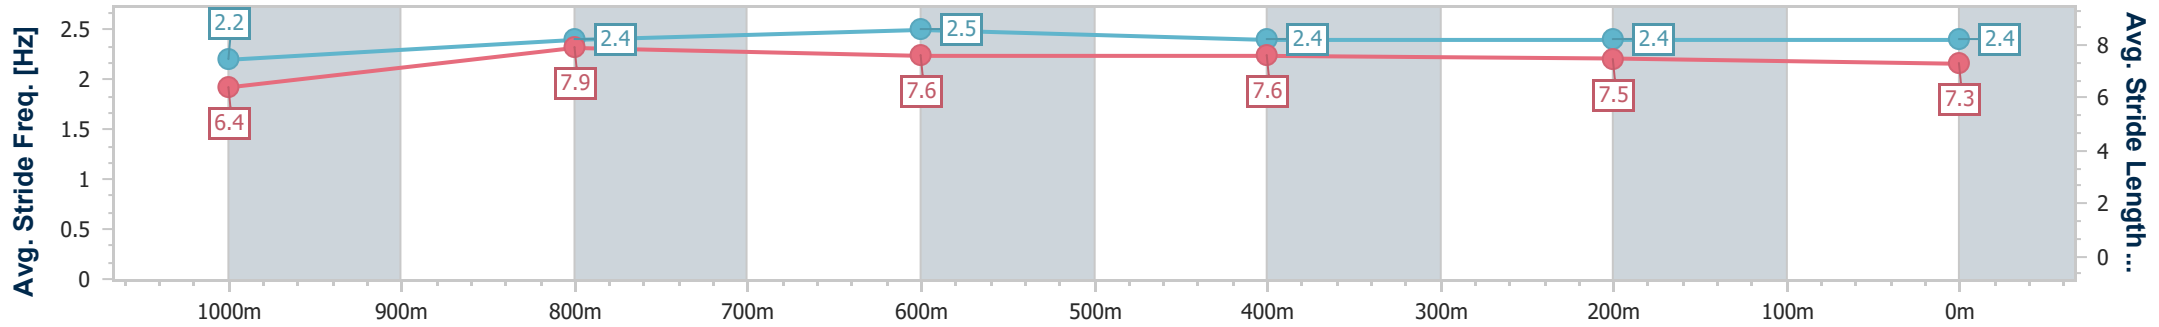

Horse/Jockey Name	Vetta Velocita
Final Rank	3
Fastest Section Time (Section)	0:10.61 (1000m)
Top Speed [km/h] (Section)	70.4 (800m)
Race State	Finished

Aquis Park Gold Coast Poly QLD Professional
Race 4: GIRLS ON TOUR JUNE 29 BENCHMARK 65 Handicap - 1200m
HOME OF THE GOLD COAST
TRIP CLUB & SPORT CENTRE

15 June 2024 - 14:19

Track Rating: Synthetic, Weather: Fine, Rail Position: True

Section	Overall	1000m	800m	600m	400m	200m
Section Times	1:09.04 [3] (0:14.04)	0:55.00 [8] (0:10.61)	0:44.39 [7] (0:10.68)	0:33.71 [6] (0:10.97)	0:22.74 [7] (0:11.30)	0:11.44 [6] (0:11.44)
Average Speed [km/h]	51.3	68.0	68.1	66.3	63.9	63.2
Top Speed [km/h]	65.6	69.4	70.4	69.1	65.6	64.4
Avg. Dist. to Rail [m]	2.4	0.5	1.9	1.7	2.2	2.0
Avg. Stride Freq. [Hz]	2.2	2.4	2.5	2.4	2.4	2.4
Avg. Stride Length [m]	6.4	7.9	7.6	7.6	7.5	7.3

- [ ] Ranking at each section and finish
- -.-.- No data available at this section
- NA No data available