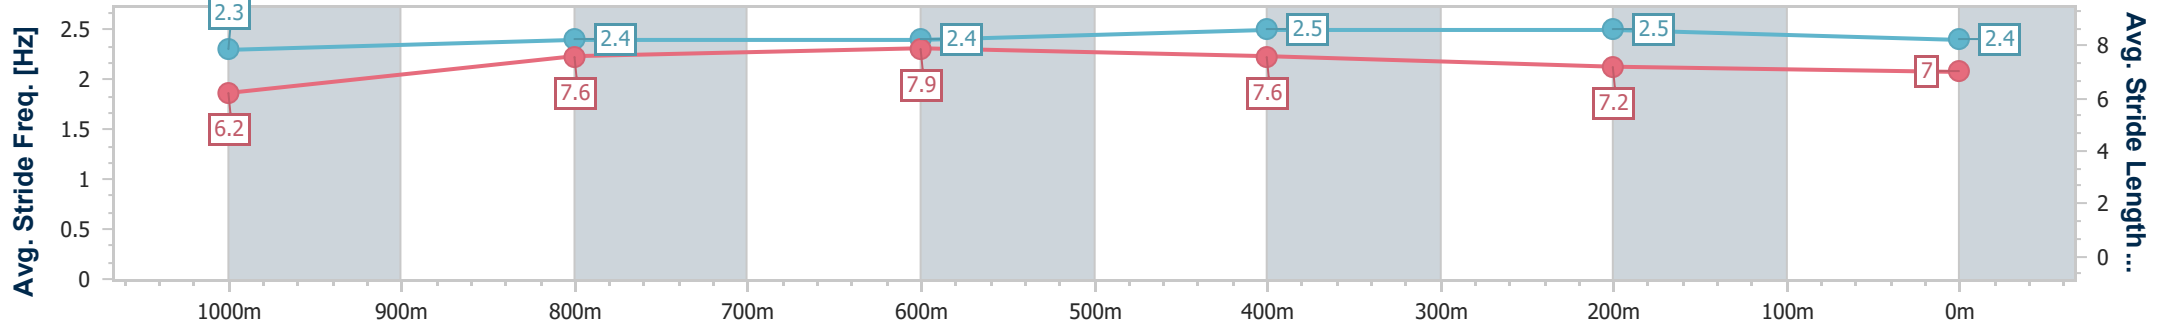

Horse/Jockey Name	Get What You Give
Final Rank	5
Fastest Section Time (Section)	0:10.71 (800m)
Top Speed [km/h] (Section)	70.3 (800m)
Race State	Finished

Aquis Park Gold Coast Poly QLD Professional
Race 4: GIRLS ON TOUR JUNE 29 BENCHMARK 65 Handicap - 1200m
HOME OF THE GOLD COAST
TURF CLUB & SPORT CENTRE

15 June 2024 - 14:19

Track Rating: Synthetic, Weather: Fine, Rail Position: True

Section	Overall	1000m	800m	600m	400m	200m
Section Times	1:09.34 [5] (0:13.70)	0:55.64 [5] (0:10.91)	0:44.73 [6] (0:10.71)	0:34.02 [5] (0:10.79)	0:23.23 [4] (0:11.28)	0:11.95 [3] (0:11.95)
Average Speed [km/h]	52.7	66.3	68.4	67.2	64.2	60.7
Top Speed [km/h]	66.0	67.6	70.3	70.3	64.9	63.2
Avg. Dist. to Rail [m]	5.2	3.1	2.9	1.8	3.5	4.8
Avg. Stride Freq. [Hz]	2.3	2.4	2.4	2.5	2.5	2.4
Avg. Stride Length [m]	6.2	7.6	7.9	7.6	7.2	7.0

- [ ] Ranking at each section and finish
- -.-.- No data available at this section
- NA No data available