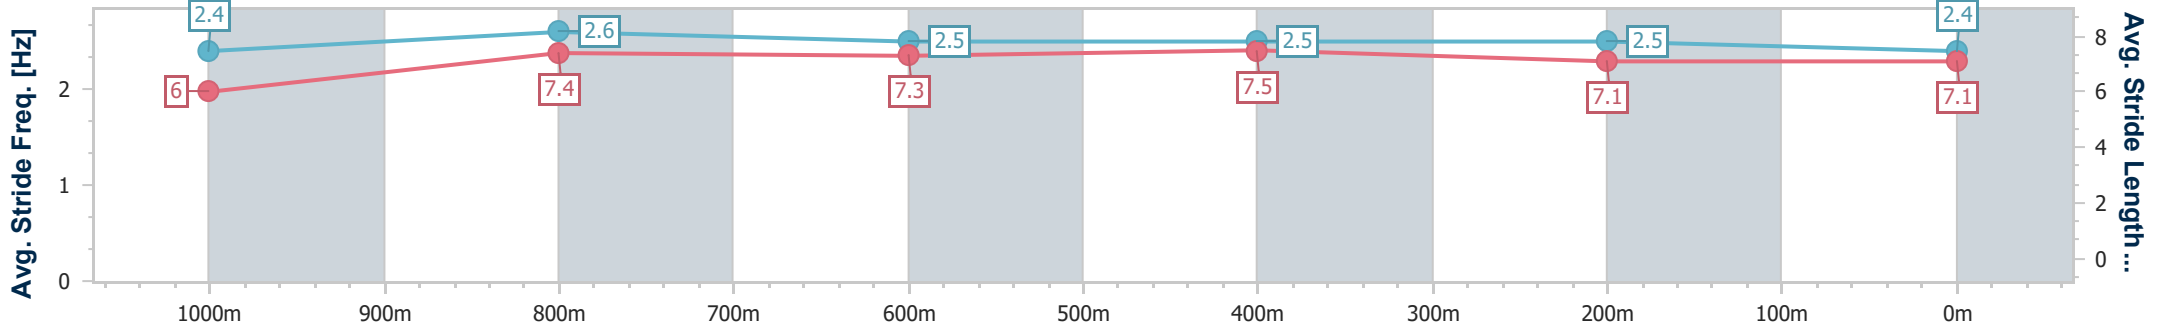

Horse/Jockey Name	Galaxy General
Final Rank	1
Fastest Section Time (Section)	0:10.63 (1000m)
Top Speed [km/h] (Section)	70.6 (600m)
Race State	Finished

Aquis Park Gold Coast Poly QLD Professional
Race 4: GIRLS ON TOUR JUNE 29 BENCHMARK 65 Handicap - 1200m

15 June 2024 - 14:19

Track Rating: Synthetic, Weather: Fine, Rail Position: True

Section	Overall	1000m	800m	600m	400m	200m
Section Times	1:08.64 [1] (0:13.43)	0:55.21 [2] (0:10.63)	0:44.58 [2] (0:10.92)	0:33.66 [2] (0:10.68)	0:22.98 [1] (0:11.31)	0:11.67 [2] (0:11.67)
Average Speed [km/h]	53.7	67.6	66.6	67.7	63.7	62.3
Top Speed [km/h]	67.1	68.5	69.1	70.6	66.0	63.8
Avg. Dist. to Rail [m]	0.9	0.5	1.3	1.6	1.8	2.7
Avg. Stride Freq. [Hz]	2.4	2.6	2.5	2.5	2.5	2.4
Avg. Stride Length [m]	6.0	7.4	7.3	7.5	7.1	7.1

- [ ] Ranking at each section and finish
- -.-.- No data available at this section
- NA No data available