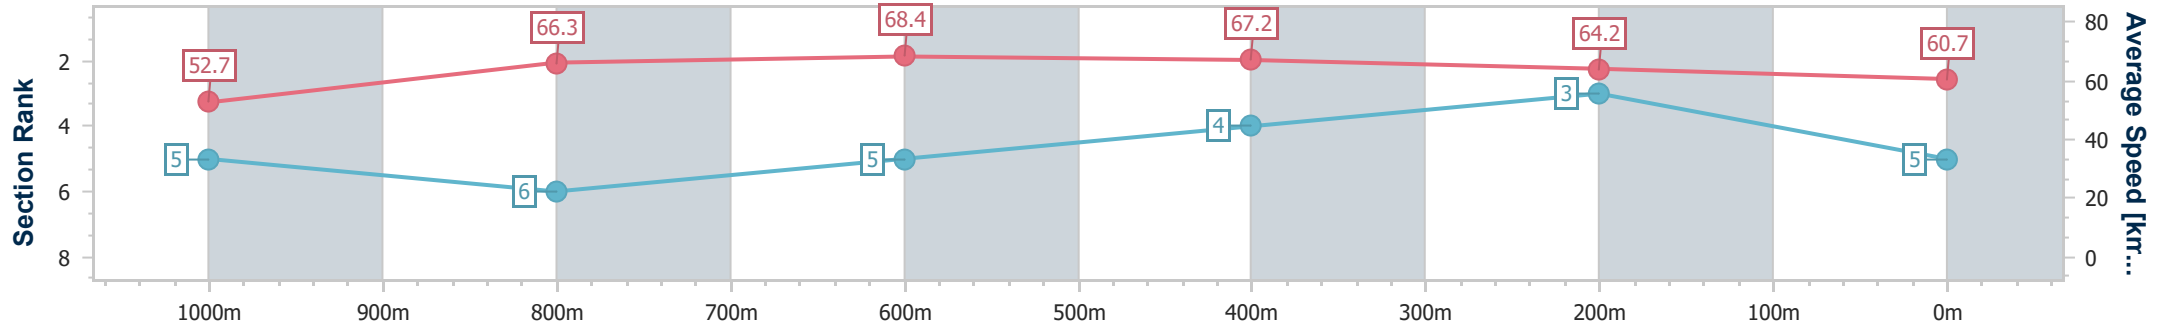

Horse/Jockey Name	Get What You Give
Final Rank	5
Fastest Section Time (Section)	0:10.71 (800m)
Top Speed [km/h] (Section)	70.3 (800m)
Race State	Finished

Aquis Park Gold Coast Poly QLD Professional
Race 4: GIRLS ON TOUR JUNE 29 BENCHMARK 65 Handicap - 1200m
HOME OF THE GOLD COAST
TURF CLUB & SPORT CENTRE

15 June 2024 - 14:19

Track Rating: Synthetic, Weather: Fine, Rail Position: True

Section	Overall	1000m	800m	600m	400m	200m
Section Times	1:09.34 [5] (0:13.70)	0:55.64 [5] (0:10.91)	0:44.73 [6] (0:10.71)	0:34.02 [5] (0:10.79)	0:23.23 [4] (0:11.28)	0:11.95 [3] (0:11.95)
Average Speed [km/h]	52.7	66.3	68.4	67.2	64.2	60.7
Top Speed [km/h]	66.0	67.6	70.3	70.3	64.9	63.2
Avg. Dist. to Rail [m]	5.2	3.1	2.9	1.8	3.5	4.8
Avg. Stride Freq. [Hz]	2.3	2.4	2.4	2.5	2.5	2.4
Avg. Stride Length [m]	6.2	7.6	7.9	7.6	7.2	7.0

- [ ] Ranking at each section and finish
- -.-.- No data available at this section
- NA No data available