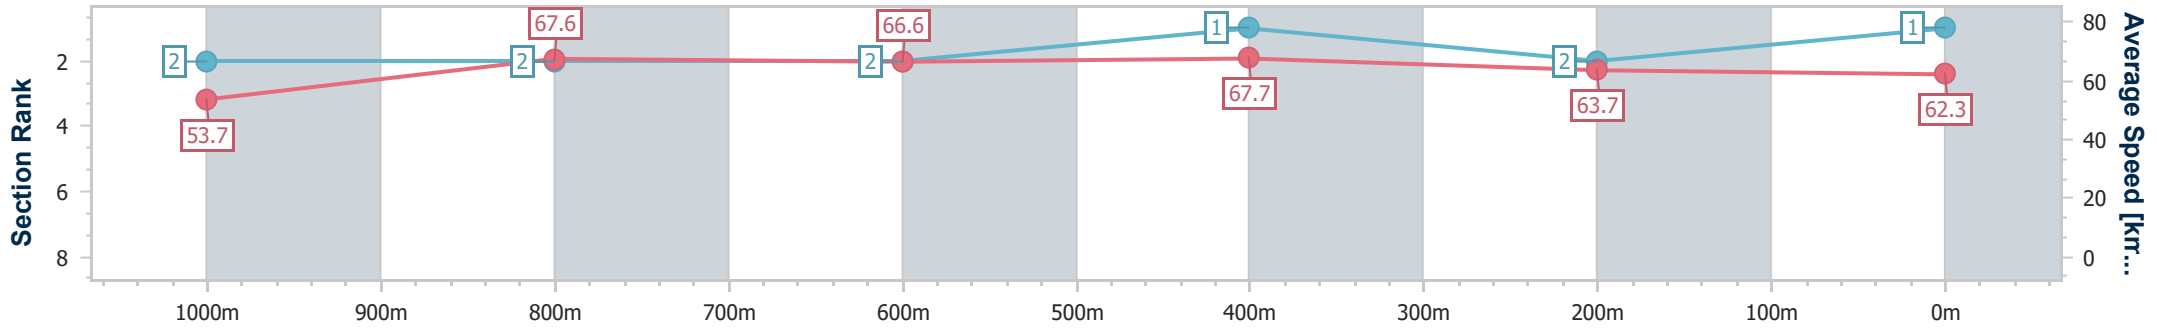

Horse/Jockey Name	Galaxy General
Final Rank	1
Fastest Section Time (Section)	0:10.63 (1000m)
Top Speed [km/h] (Section)	70.6 (600m)
Race State	Finished

Aquis Park Gold Coast Poly QLD Professional
Race 4: GIRLS ON TOUR JUNE 29 BENCHMARK 65 Handicap - 1200m

15 June 2024 - 14:19

Track Rating: Synthetic, Weather: Fine, Rail Position: True

Section	Overall	1000m	800m	600m	400m	200m
Section Times	1:08.64 [1] (0:13.43)	0:55.21 [2] (0:10.63)	0:44.58 [2] (0:10.92)	0:33.66 [2] (0:10.68)	0:22.98 [1] (0:11.31)	0:11.67 [2] (0:11.67)
Average Speed [km/h]	53.7	67.6	66.6	67.7	63.7	62.3
Top Speed [km/h]	67.1	68.5	69.1	70.6	66.0	63.8
Avg. Dist. to Rail [m]	0.9	0.5	1.3	1.6	1.8	2.7
Avg. Stride Freq. [Hz]	2.4	2.6	2.5	2.5	2.5	2.4
Avg. Stride Length [m]	6.0	7.4	7.3	7.5	7.1	7.1

- [ ] Ranking at each section and finish
- -.-.- No data available at this section
- NA No data available