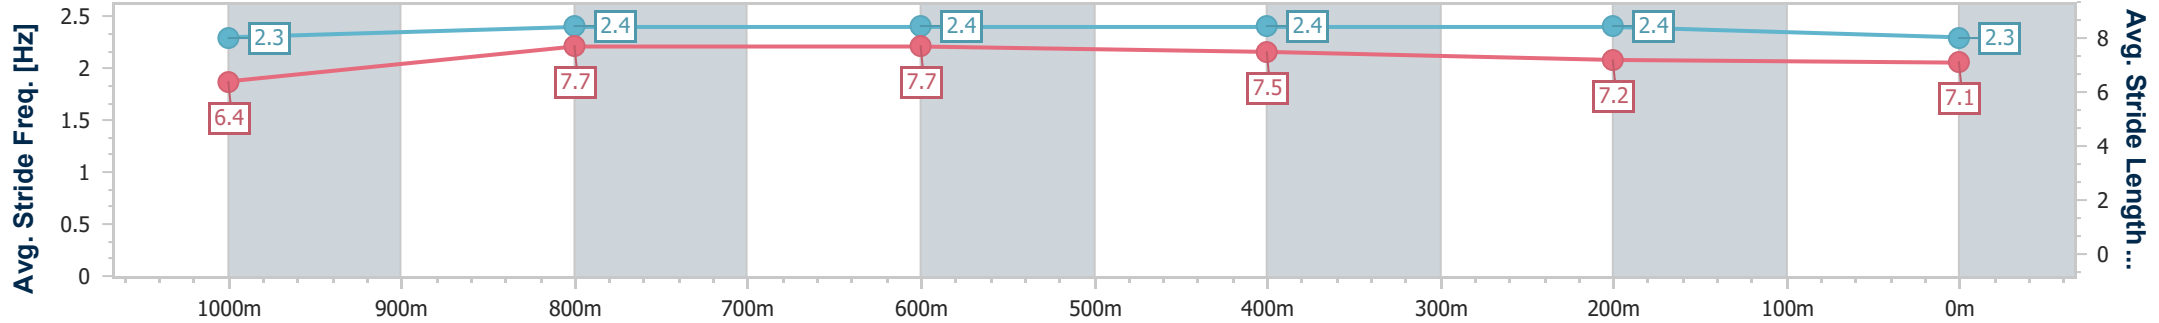

- [] Ranking at each section and finish
- .-.- No data available at this section
- NA No data available

| | |
|--------------------------------|-----------------|
| Horse/Jockey Name | Silver Warrior |
| Final Rank | 7 |
| Fastest Section Time (Section) | 0:10.79 (1000m) |
| Top Speed [km/h] (Section) | 67.8 (800m) |
| Race State | Finished |

Aquis Park Gold Coast Poly QLD Professional
 Race 4: GIRLS ON TOUR JUNE 29 BENCHMARK 65 Handicap - 1200m

15 June 2024 - 14:19

Track Rating: Synthetic, Weather: Fine, Rail Position: True

| Section | Overall | 1000m | 800m | 600m | 400m | 200m |
|------------------------|--------------------------|--------------------------|--------------------------|--------------------------|--------------------------|--------------------------|
| Section Times | 1:09.97 [7] (0:13.51) | 0:56.46 [3] (0:10.79) | 0:45.67 [3] (0:10.82) | 0:34.85 [3] (0:11.00) | 0:23.85 [5] (0:11.61) | 0:12.24 [7] (0:12.24) |
| Average Speed [km/h] | 53.4 | 66.5 | 66.2 | 65.0 | 61.7 | 59.3 |
| Top Speed [km/h] | 66.8 | 67.5 | 67.8 | 67.3 | 62.8 | 60.8 |
| Avg. Dist. to Rail [m] | 0.2 | 0.3 | 0.6 | 1.3 | 1.0 | 1.3 |
| Avg. Stride Freq. [Hz] | 2.3 | 2.4 | 2.4 | 2.4 | 2.4 | 2.3 |
| Avg. Stride Length [m] | 6.4 | 7.7 | 7.7 | 7.5 | 7.2 | 7.1 |