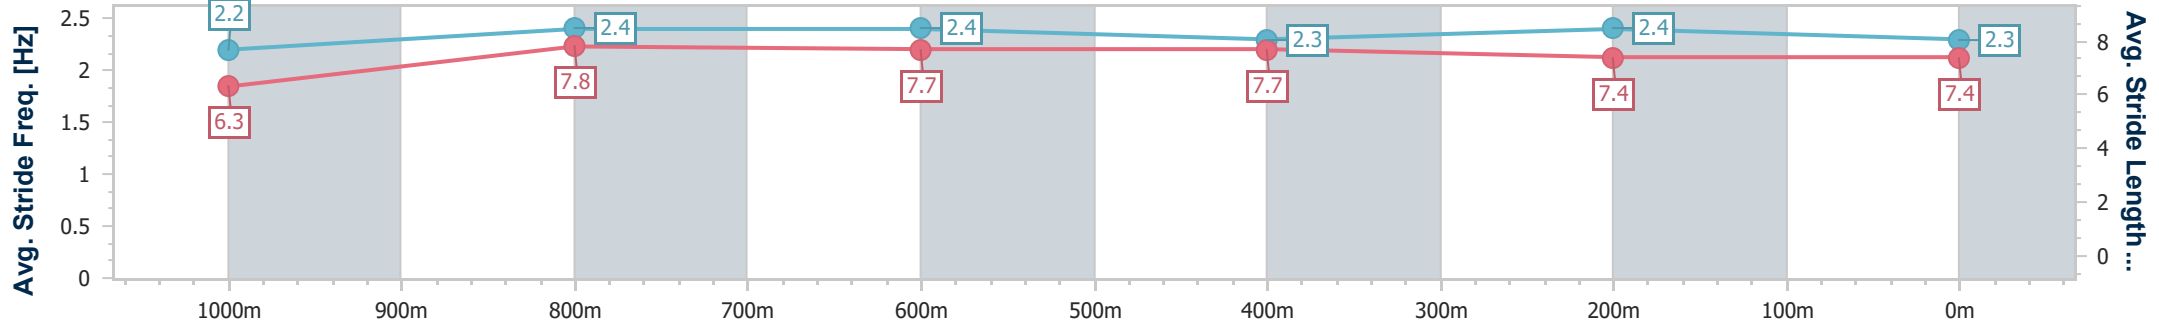

Horse/Jockey Name	Diamond Flyer
Final Rank	6
Fastest Section Time (Section)	0:10.87 (800m)
Top Speed [km/h] (Section)	67.7 (1000m)
Race State	Finished

Aquis Park Gold Coast Poly QLD Professional
Race 4: GIRLS ON TOUR JUNE 29 BENCHMARK 65 Handicap - 1200m

15 June 2024 - 14:19

Track Rating: Synthetic, Weather: Fine, Rail Position: True

Section	Overall	1000m	800m	600m	400m	200m
Section Times	1:09.74 [6] (0:13.76)	0:55.98 [7] (0:10.94)	0:45.04 [8] (0:10.87)	0:34.17 [8] (0:11.01)	0:23.16 [8] (0:11.48)	0:11.68 [8] (0:11.68)
Average Speed [km/h]	52.5	66.0	66.1	64.8	62.7	61.9
Top Speed [km/h]	66.8	67.7	66.8	67.5	63.6	63.3
Avg. Dist. to Rail [m]	2.3	1.2	0.4	1.5	2.0	4.1
Avg. Stride Freq. [Hz]	2.2	2.4	2.4	2.3	2.4	2.3
Avg. Stride Length [m]	6.3	7.8	7.7	7.7	7.4	7.4

- [ ] Ranking at each section and finish
- -.-.- No data available at this section
- NA No data available