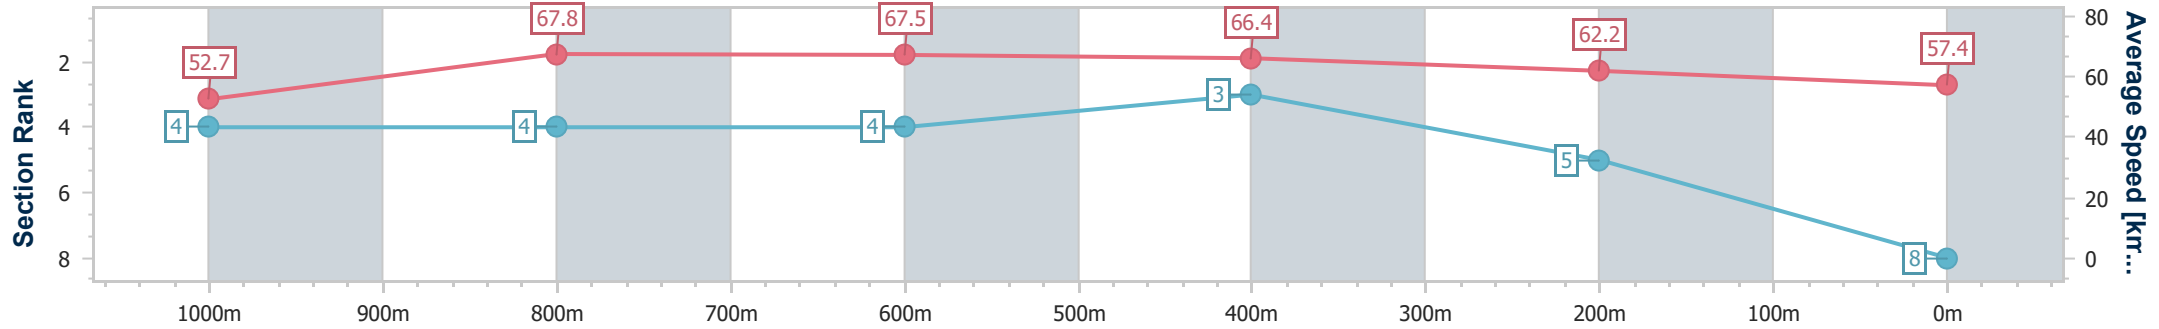

- [] Ranking at each section and finish
- .-.- No data available at this section
- NA No data available

| | |
|--------------------------------|-----------------|
| Horse/Jockey Name | Toolatamate |
| Final Rank | 8 |
| Fastest Section Time (Section) | 0:10.71 (1000m) |
| Top Speed [km/h] (Section) | 68.8 (1000m) |
| Race State | Finished |

Aquis Park Gold Coast Poly QLD Professional
 Race 4: GIRLS ON TOUR JUNE 29 BENCHMARK 65 Handicap - 1200m

15 June 2024 - 14:19

Track Rating: Synthetic, Weather: Fine, Rail Position: True

| Section | Overall | 1000m | 800m | 600m | 400m | 200m |
|------------------------|--------------------------|--------------------------|--------------------------|--------------------------|--------------------------|--------------------------|
| Section Times | 1:10.11 [8] (0:13.67) | 0:56.44 [4] (0:10.71) | 0:45.73 [4] (0:10.74) | 0:34.99 [4] (0:10.83) | 0:24.16 [3] (0:11.57) | 0:12.59 [5] (0:12.59) |
| Average Speed [km/h] | 52.7 | 67.8 | 67.5 | 66.4 | 62.2 | 57.4 |
| Top Speed [km/h] | 67.4 | 68.8 | 68.8 | 68.1 | 64.4 | 59.8 |
| Avg. Dist. to Rail [m] | 3.1 | 2.0 | 1.4 | 0.8 | 2.3 | 4.0 |
| Avg. Stride Freq. [Hz] | 2.1 | 2.3 | 2.3 | 2.3 | 2.3 | 2.2 |
| Avg. Stride Length [m] | 6.7 | 8.1 | 8.0 | 8.0 | 7.6 | 7.2 |