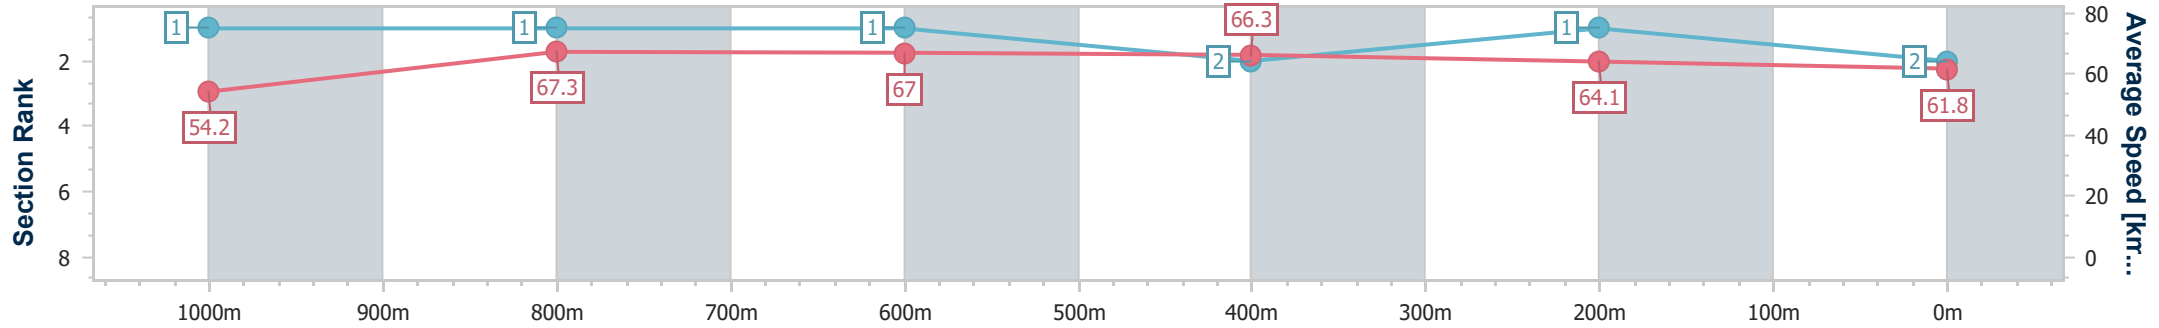

Horse/Jockey Name	Brave Warrior
Final Rank	2
Fastest Section Time (Section)	0:10.71 (1000m)
Top Speed [km/h] (Section)	68.1 (1000m)
Race State	Finished

Aquis Park Gold Coast Poly QLD Professional
Race 4: GIRLS ON TOUR JUNE 29 BENCHMARK 65 Handicap - 1200m

15 June 2024 - 14:19

Track Rating: Synthetic, Weather: Fine, Rail Position: True

Section	Overall	1000m	800m	600m	400m	200m
Section Times	1:08.67 [2] (0:13.26)	0:55.41 [1] (0:10.71)	0:44.70 [1] (0:10.83)	0:33.87 [1] (0:10.90)	0:22.97 [2] (0:11.25)	0:11.72 [1] (0:11.72)
Average Speed [km/h]	54.2	67.3	67.0	66.3	64.1	61.8
Top Speed [km/h]	66.6	68.1	68.0	67.8	65.8	63.2
Avg. Dist. to Rail [m]	3.1	0.7	1.2	1.3	0.6	0.7
Avg. Stride Freq. [Hz]	2.3	2.4	2.4	2.3	2.4	2.3
Avg. Stride Length [m]	6.5	7.9	7.9	7.8	7.6	7.4

- [ ] Ranking at each section and finish
- -.-.- No data available at this section
- NA No data available