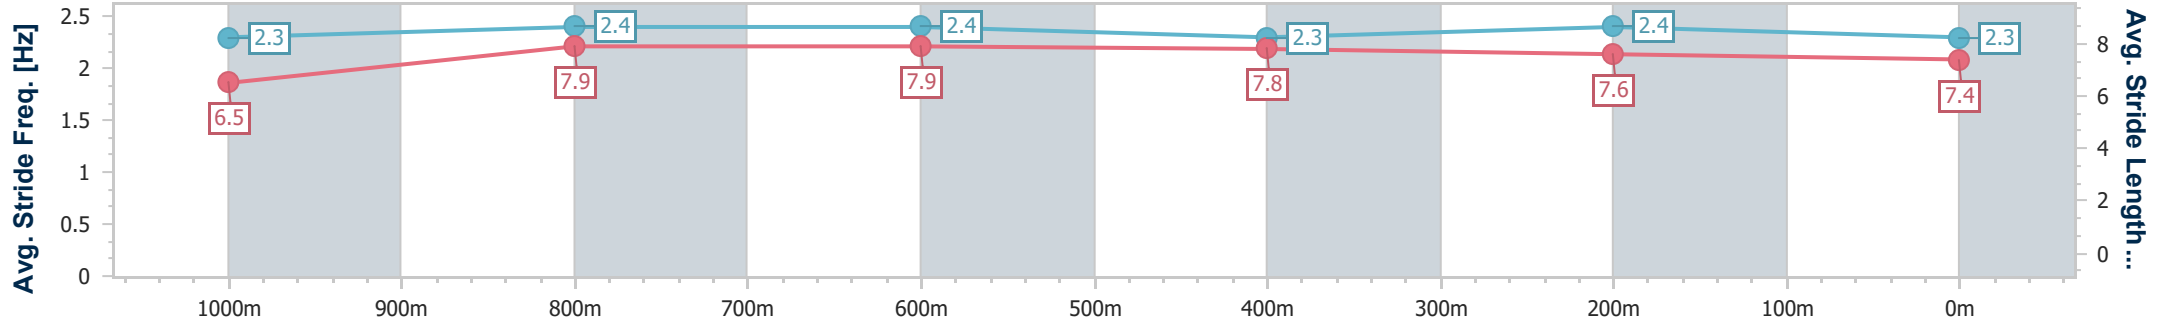

Horse/Jockey Name	Brave Warrior
Final Rank	2
Fastest Section Time (Section)	0:10.71 (1000m)
Top Speed [km/h] (Section)	68.1 (1000m)
Race State	Finished

Aquis Park Gold Coast Poly QLD Professional
Race 4: GIRLS ON TOUR JUNE 29 BENCHMARK 65 Handicap - 1200m

15 June 2024 - 14:19

Track Rating: Synthetic, Weather: Fine, Rail Position: True

Section	Overall	1000m	800m	600m	400m	200m
Section Times	1:08.67 [2] (0:13.26)	0:55.41 [1] (0:10.71)	0:44.70 [1] (0:10.83)	0:33.87 [1] (0:10.90)	0:22.97 [2] (0:11.25)	0:11.72 [1] (0:11.72)
Average Speed [km/h]	54.2	67.3	67.0	66.3	64.1	61.8
Top Speed [km/h]	66.6	68.1	68.0	67.8	65.8	63.2
Avg. Dist. to Rail [m]	3.1	0.7	1.2	1.3	0.6	0.7
Avg. Stride Freq. [Hz]	2.3	2.4	2.4	2.3	2.4	2.3
Avg. Stride Length [m]	6.5	7.9	7.9	7.8	7.6	7.4

- [ ] Ranking at each section and finish
- -.-.- No data available at this section
- NA No data available