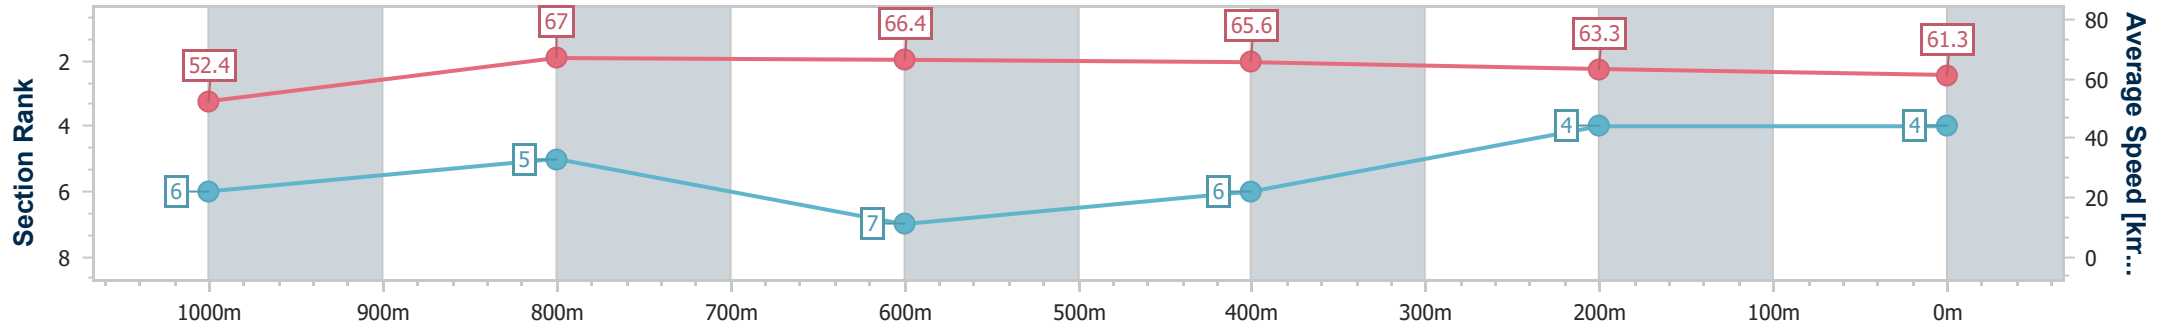

Horse/Jockey Name	Almighty Rising
Final Rank	4
Fastest Section Time (Section)	0:10.74 (1000m)
Top Speed [km/h] (Section)	69.3 (1000m)
Race State	Finished

Aquis Park Gold Coast Poly QLD Professional
Race 4: GIRLS ON TOUR JUNE 29 BENCHMARK 65 Handicap - 1200m

15 June 2024 - 14:19

Track Rating: Synthetic, Weather: Fine, Rail Position: True

Section	Overall	1000m	800m	600m	400m	200m
Section Times	1:09.25 [4] (0:13.75)	0:55.50 [6] (0:10.74)	0:44.76 [5] (0:10.85)	0:33.91 [7] (0:10.80)	0:23.11 [6] (0:11.30)	0:11.81 [4] (0:11.81)
Average Speed [km/h]	52.4	67.0	66.4	65.6	63.3	61.3
Top Speed [km/h]	68.1	69.3	67.8	69.2	64.7	63.7
Avg. Dist. to Rail [m]	1.3	0.9	0.4	1.9	1.6	2.0
Avg. Stride Freq. [Hz]	2.3	2.5	2.4	2.4	2.4	2.3
Avg. Stride Length [m]	6.1	7.5	7.6	7.5	7.2	7.3

- [ ] Ranking at each section and finish
- -.-.- No data available at this section
- NA No data available