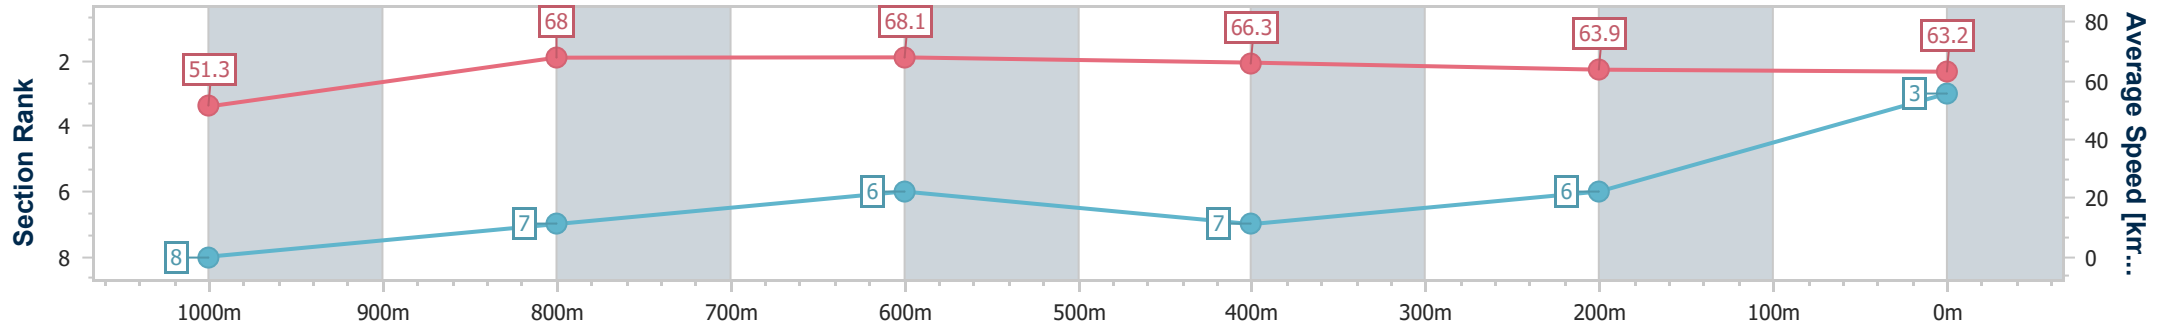

Horse/Jockey Name	Vetta Velocita
Final Rank	3
Fastest Section Time (Section)	0:10.61 (1000m)
Top Speed [km/h] (Section)	70.4 (800m)
Race State	Finished

Aquis Park Gold Coast Poly QLD Professional
Race 4: GIRLS ON TOUR JUNE 29 BENCHMARK 65 Handicap - 1200m
HOME OF THE GOLD COAST
TRIP CLUB & SPORT CENTRE

15 June 2024 - 14:19

Track Rating: Synthetic, Weather: Fine, Rail Position: True

Section	Overall	1000m	800m	600m	400m	200m
Section Times	1:09.04 [3] (0:14.04)	0:55.00 [8] (0:10.61)	0:44.39 [7] (0:10.68)	0:33.71 [6] (0:10.97)	0:22.74 [7] (0:11.30)	0:11.44 [6] (0:11.44)
Average Speed [km/h]	51.3	68.0	68.1	66.3	63.9	63.2
Top Speed [km/h]	65.6	69.4	70.4	69.1	65.6	64.4
Avg. Dist. to Rail [m]	2.4	0.5	1.9	1.7	2.2	2.0
Avg. Stride Freq. [Hz]	2.2	2.4	2.5	2.4	2.4	2.4
Avg. Stride Length [m]	6.4	7.9	7.6	7.6	7.5	7.3

- [ ] Ranking at each section and finish
- -.-.- No data available at this section
- NA No data available