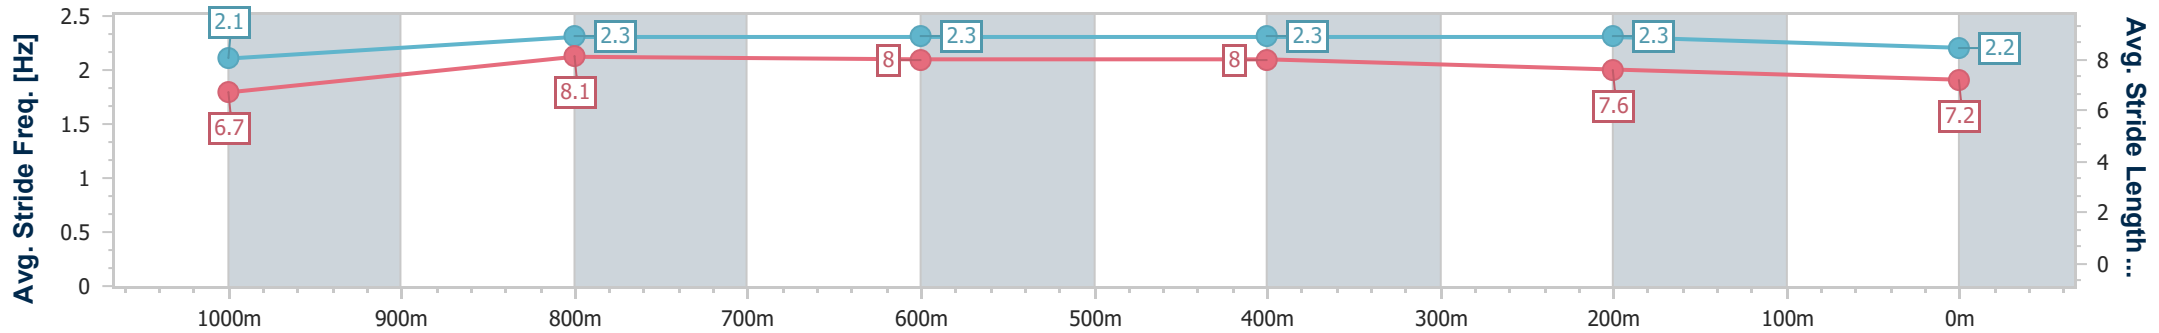

- [] Ranking at each section and finish
- .-.- No data available at this section
- NA No data available

| | |
|--------------------------------|-----------------|
| Horse/Jockey Name | Toolatamate |
| Final Rank | 8 |
| Fastest Section Time (Section) | 0:10.71 (1000m) |
| Top Speed [km/h] (Section) | 68.8 (1000m) |
| Race State | Finished |

Aquis Park Gold Coast Poly QLD Professional
 Race 4: GIRLS ON TOUR JUNE 29 BENCHMARK 65 Handicap - 1200m

15 June 2024 - 14:19

Track Rating: Synthetic, Weather: Fine, Rail Position: True

| Section | Overall | 1000m | 800m | 600m | 400m | 200m |
|------------------------|--------------------------|--------------------------|--------------------------|--------------------------|--------------------------|--------------------------|
| Section Times | 1:10.11 [8] (0:13.67) | 0:56.44 [4] (0:10.71) | 0:45.73 [4] (0:10.74) | 0:34.99 [4] (0:10.83) | 0:24.16 [3] (0:11.57) | 0:12.59 [5] (0:12.59) |
| Average Speed [km/h] | 52.7 | 67.8 | 67.5 | 66.4 | 62.2 | 57.4 |
| Top Speed [km/h] | 67.4 | 68.8 | 68.8 | 68.1 | 64.4 | 59.8 |
| Avg. Dist. to Rail [m] | 3.1 | 2.0 | 1.4 | 0.8 | 2.3 | 4.0 |
| Avg. Stride Freq. [Hz] | 2.1 | 2.3 | 2.3 | 2.3 | 2.3 | 2.2 |
| Avg. Stride Length [m] | 6.7 | 8.1 | 8.0 | 8.0 | 7.6 | 7.2 |

- [] Ranking at each section and finish
- .-.- No data available at this section
- NA No data available