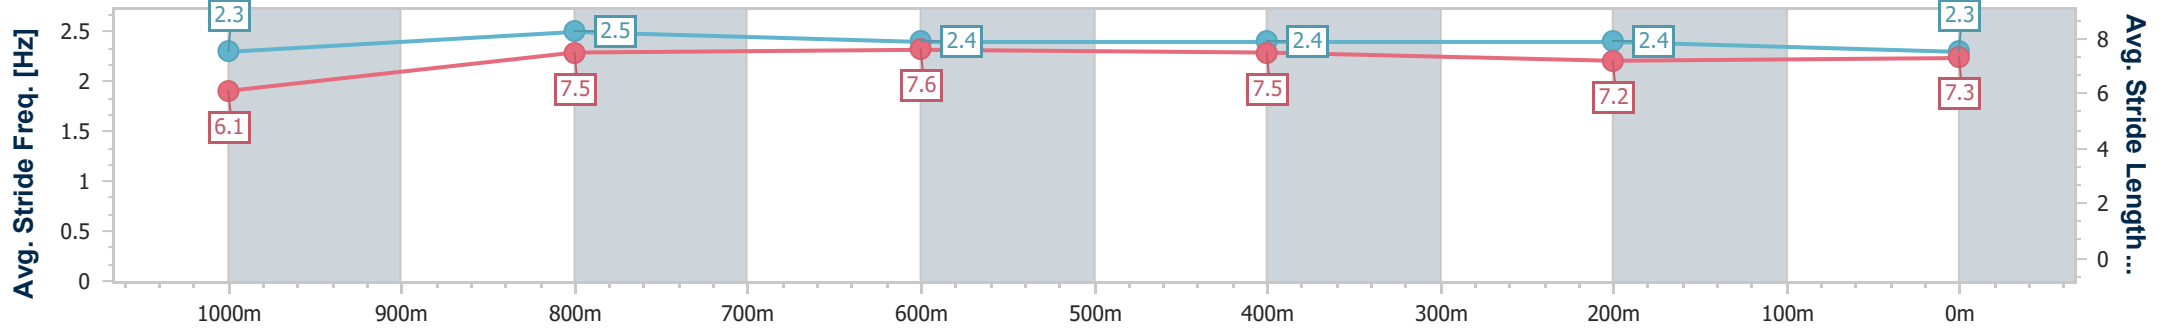

Horse/Jockey Name	Almighty Rising
Final Rank	4
Fastest Section Time (Section)	0:10.74 (1000m)
Top Speed [km/h] (Section)	69.3 (1000m)
Race State	Finished

Aquis Park Gold Coast Poly QLD Professional
Race 4: GIRLS ON TOUR JUNE 29 BENCHMARK 65 Handicap - 1200m

15 June 2024 - 14:19

Track Rating: Synthetic, Weather: Fine, Rail Position: True

Section	Overall	1000m	800m	600m	400m	200m
Section Times	1:09.25 [4] (0:13.75)	0:55.50 [6] (0:10.74)	0:44.76 [5] (0:10.85)	0:33.91 [7] (0:10.80)	0:23.11 [6] (0:11.30)	0:11.81 [4] (0:11.81)
Average Speed [km/h]	52.4	67.0	66.4	65.6	63.3	61.3
Top Speed [km/h]	68.1	69.3	67.8	69.2	64.7	63.7
Avg. Dist. to Rail [m]	1.3	0.9	0.4	1.9	1.6	2.0
Avg. Stride Freq. [Hz]	2.3	2.5	2.4	2.4	2.4	2.3
Avg. Stride Length [m]	6.1	7.5	7.6	7.5	7.2	7.3

- [ ] Ranking at each section and finish
- -.-.- No data available at this section
- NA No data available