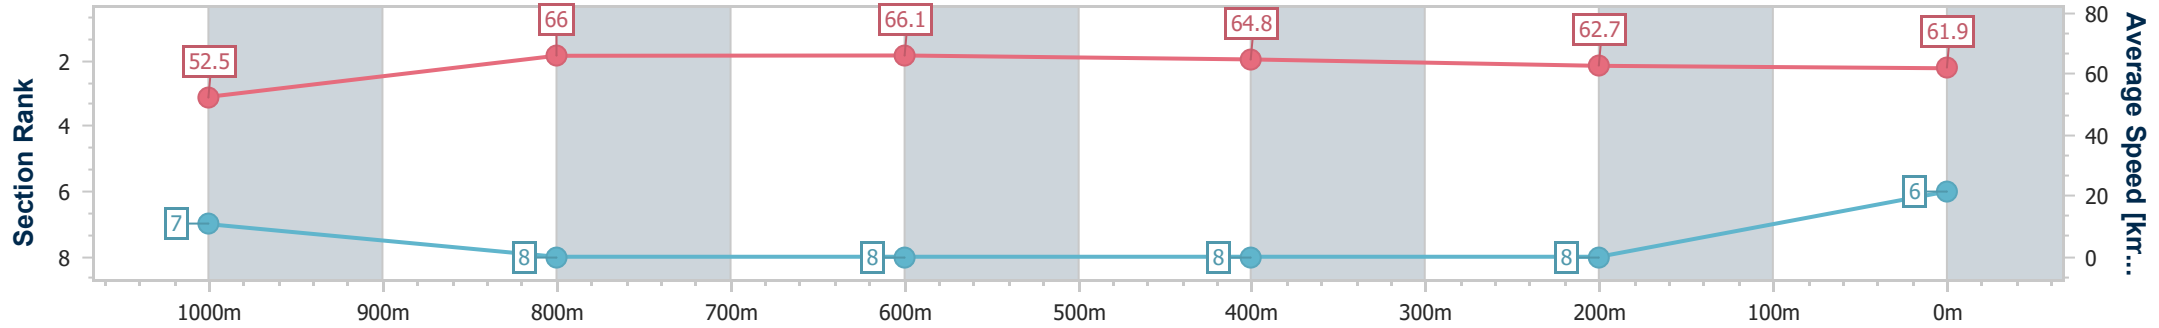

Horse/Jockey Name	Diamond Flyer
Final Rank	6
Fastest Section Time (Section)	0:10.87 (800m)
Top Speed [km/h] (Section)	67.7 (1000m)
Race State	Finished

Aquis Park Gold Coast Poly QLD Professional
Race 4: GIRLS ON TOUR JUNE 29 BENCHMARK 65 Handicap - 1200m

15 June 2024 - 14:19

Track Rating: Synthetic, Weather: Fine, Rail Position: True

Section	Overall	1000m	800m	600m	400m	200m
Section Times	1:09.74 [6] (0:13.76)	0:55.98 [7] (0:10.94)	0:45.04 [8] (0:10.87)	0:34.17 [8] (0:11.01)	0:23.16 [8] (0:11.48)	0:11.68 [8] (0:11.68)
Average Speed [km/h]	52.5	66.0	66.1	64.8	62.7	61.9
Top Speed [km/h]	66.8	67.7	66.8	67.5	63.6	63.3
Avg. Dist. to Rail [m]	2.3	1.2	0.4	1.5	2.0	4.1
Avg. Stride Freq. [Hz]	2.2	2.4	2.4	2.3	2.4	2.3
Avg. Stride Length [m]	6.3	7.8	7.7	7.7	7.4	7.4

- [ ] Ranking at each section and finish
- -.-.- No data available at this section
- NA No data available