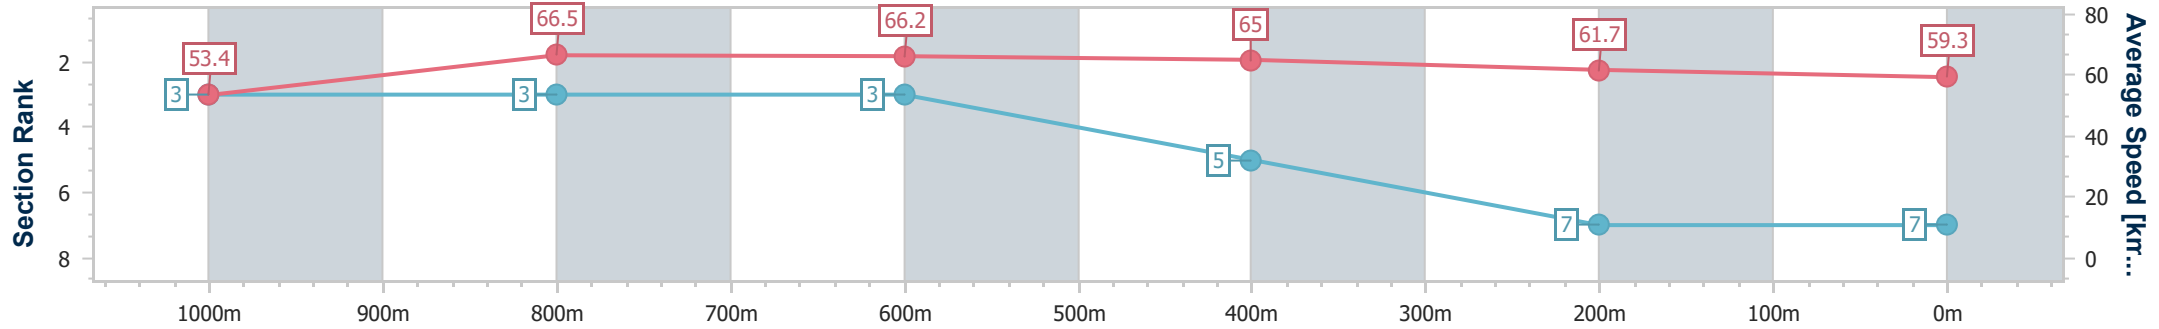

Horse/Jockey Name	Silver Warrior
Final Rank	7
Fastest Section Time (Section)	0:10.79 (1000m)
Top Speed [km/h] (Section)	67.8 (800m)
Race State	Finished

Aquis Park Gold Coast Poly QLD Professional
Race 4: GIRLS ON TOUR JUNE 29 BENCHMARK 65 Handicap - 1200m

15 June 2024 - 14:19

Track Rating: Synthetic, Weather: Fine, Rail Position: True

Section	Overall	1000m	800m	600m	400m	200m
Section Times	1:09.97 [7] (0:13.51)	0:56.46 [3] (0:10.79)	0:45.67 [3] (0:10.82)	0:34.85 [3] (0:11.00)	0:23.85 [5] (0:11.61)	0:12.24 [7] (0:12.24)
Average Speed [km/h]	53.4	66.5	66.2	65.0	61.7	59.3
Top Speed [km/h]	66.8	67.5	67.8	67.3	62.8	60.8
Avg. Dist. to Rail [m]	0.2	0.3	0.6	1.3	1.0	1.3
Avg. Stride Freq. [Hz]	2.3	2.4	2.4	2.4	2.4	2.3
Avg. Stride Length [m]	6.4	7.7	7.7	7.5	7.2	7.1

- [ ] Ranking at each section and finish
- -.-.- No data available at this section
- NA No data available