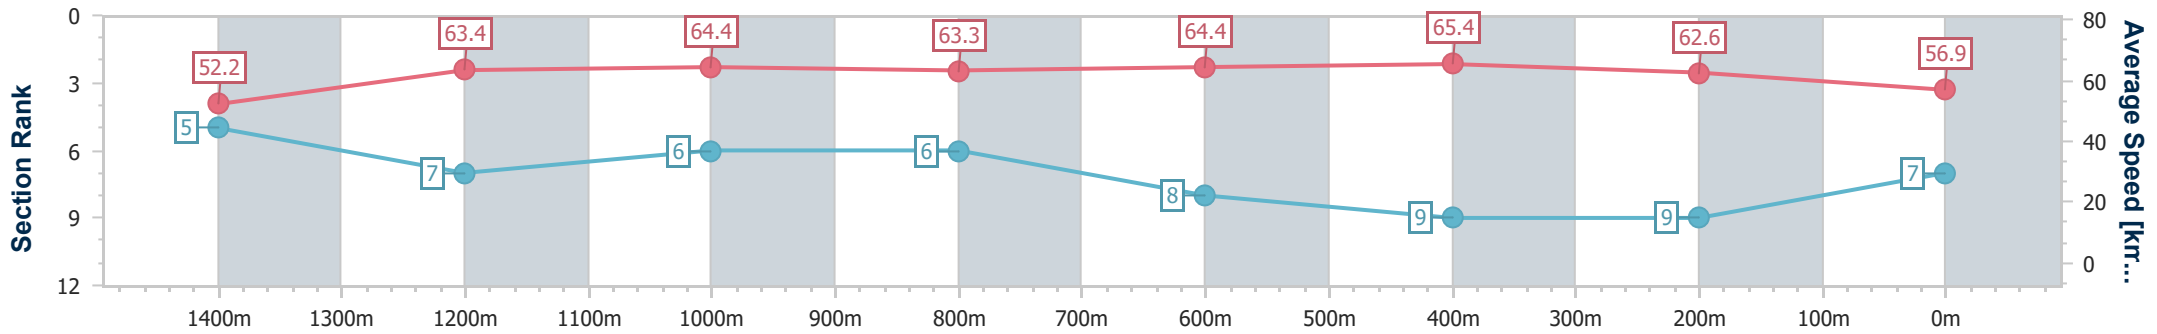

Eagle Farm QLD Professional

Race 1: SEVEN THE WAYNE WILSON - 1600m

15 June 2024 - 11:44

Track Rating: Good 4, Weather: Fine, Rail Position: +4.5m Entire

BRISBANE RACING CLUB

Section	Overall	1400m	1200m	1000m	800m	600m	400m	200m
Section Times	1:34.97 [7] (0:13.87)	1:21.10 [5] (0:11.38)	1:09.72 [7] (0:11.17)	0:58.55 [6] (0:11.66)	0:46.89 [6] (0:11.52)	0:35.37 [8] (0:11.22)	0:24.15 [9] (0:11.51)	0:12.64 [9] (0:12.64)
Average Speed [km/h]	52.2	63.4	64.4	63.3	64.4	65.4	62.6	56.9
Top Speed [km/h]	64.7	64.3	66.0	63.9	67.2	66.9	64.9	59.9
Avg. Dist. to Rail [m]	8.6	2.9	2.9	5.0	6.5	4.2	8.0	5.8
Avg. Stride Freq. [Hz]	2.3	2.4	2.4	2.3	2.4	2.4	2.4	2.3
Avg. Stride Length [m]	6.4	7.5	7.5	7.5	7.5	7.6	7.3	6.9

- [] Ranking at each section and finish
- .-.- No data available at this section
- NA No data available

Horse/Jockey Name	Master Jamie
Final Rank	8
Fastest Section Time (Section)	0:11.14 (1400m)
Top Speed [km/h] (Section)	65.9 (1400m)
Race State	Finished