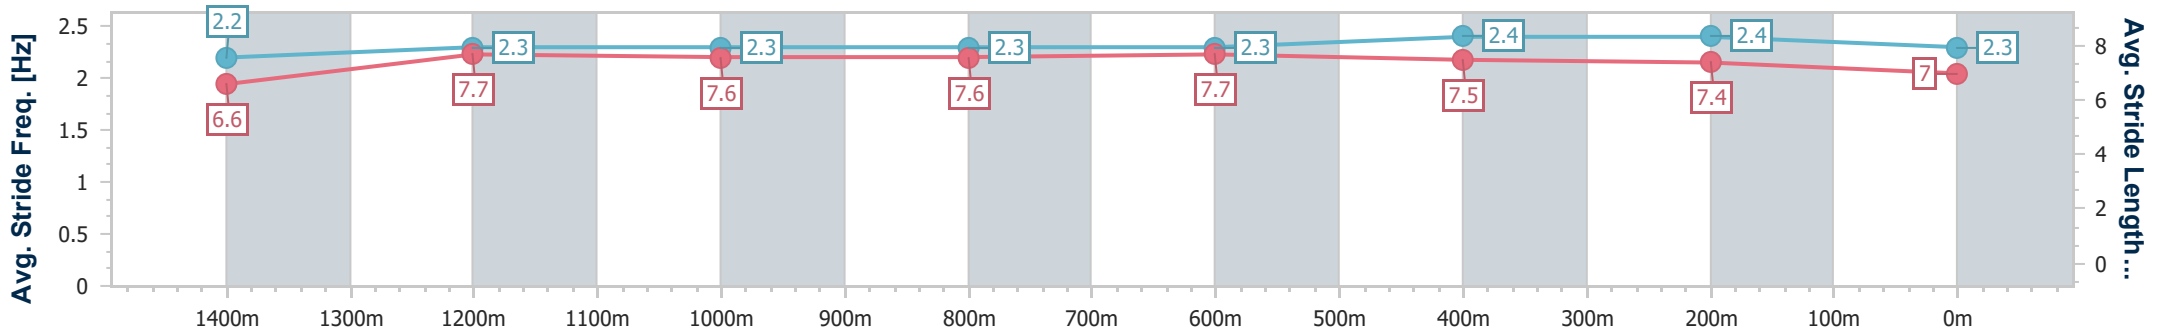

Eagle Farm QLD Professional

Race 1: SEVEN THE WAYNE WILSON - 1600m

15 June 2024 - 11:44

Track Rating: Good 4, Weather: Fine, Rail Position: +4.5m Entire

BRISBANE RACING CLUB

Section	Overall	1400m	1200m	1000m	800m	600m	400m	200m
Section Times	1:34.85 [6] (0:13.98)	1:20.87 [7] (0:11.17)	1:09.70 [6] (0:11.30)	0:58.40 [7] (0:11.64)	0:46.76 [7] (0:11.50)	0:35.26 [7] (0:11.21)	0:24.05 [8] (0:11.47)	0:12.58 [8] (0:12.58)
Average Speed [km/h]	51.8	64.3	63.8	62.2	63.3	64.2	62.7	57.2
Top Speed [km/h]	65.4	66.0	65.2	64.2	65.8	65.8	64.2	60.1
Avg. Dist. to Rail [m]	6.5	1.2	0.5	1.4	2.6	0.6	1.5	1.8
Avg. Stride Freq. [Hz]	2.2	2.3	2.3	2.3	2.3	2.4	2.4	2.3
Avg. Stride Length [m]	6.6	7.7	7.6	7.6	7.7	7.5	7.4	7.0