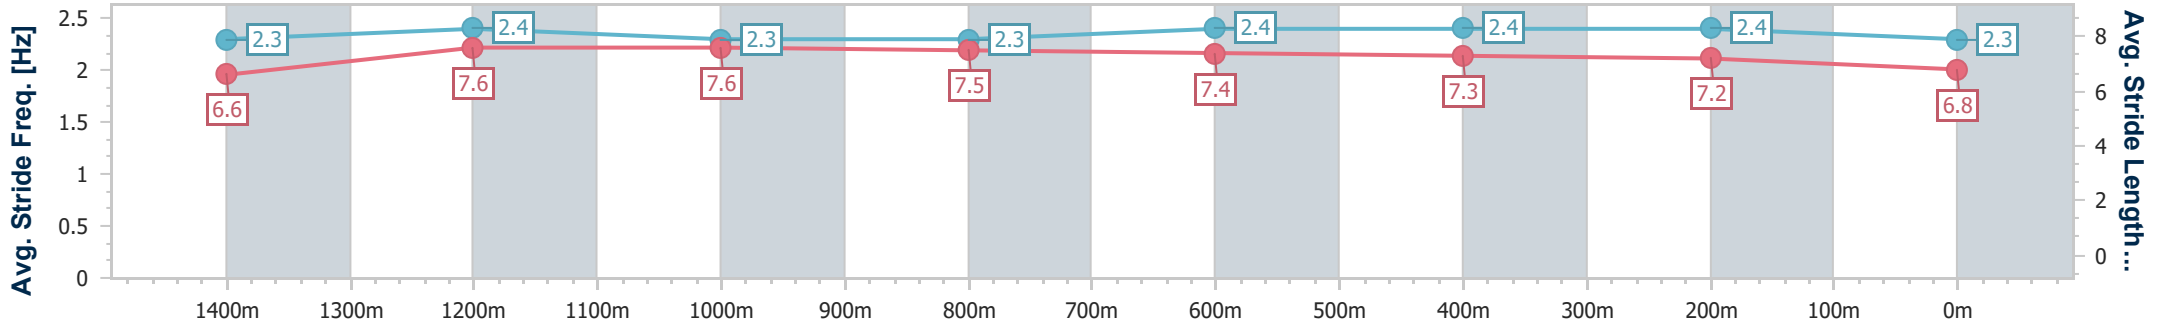

- [] Ranking at each section and finish
- .-.- No data available at this section
- NA No data available

Horse/Jockey Name	Master Jamie
Final Rank	8
Fastest Section Time (Section)	0:11.14 (1400m)
Top Speed [km/h] (Section)	65.9 (1400m)
Race State	Finished

Eagle Farm QLD Professional

Race 1: SEVEN THE WAYNE WILSON - 1600m

15 June 2024 - 11:44

Track Rating: Good 4, Weather: Fine, Rail Position: +4.5m Entire

BRISBANE RACING CLUB

Section	Overall	1400m	1200m	1000m	800m	600m	400m	200m
Section Times	1:35.24 [8] (0:13.52)	1:21.72 [2] (0:11.14)	1:10.58 [2] (0:11.37)	0:59.21 [2] (0:11.58)	0:47.63 [2] (0:11.54)	0:36.09 [2] (0:11.36)	0:24.73 [3] (0:11.76)	0:12.97 [7] (0:12.97)
Average Speed [km/h]	53.6	64.8	63.2	62.6	62.9	63.9	61.3	55.4
Top Speed [km/h]	65.9	65.9	64.3	63.3	64.3	64.3	63.8	58.5
Avg. Dist. to Rail [m]	10.3	4.5	2.7	1.6	1.7	1.2	3.3	2.7
Avg. Stride Freq. [Hz]	2.3	2.4	2.3	2.3	2.4	2.4	2.4	2.3
Avg. Stride Length [m]	6.6	7.6	7.6	7.5	7.4	7.3	7.2	6.8

- [] Ranking at each section and finish
- .-.- No data available at this section
- NA No data available

Horse/Jockey Name	Arts Object
Final Rank	9
Fastest Section Time (Section)	0:11.18 (1400m)
Top Speed [km/h] (Section)	65.6 (Overall)
Race State	Finished