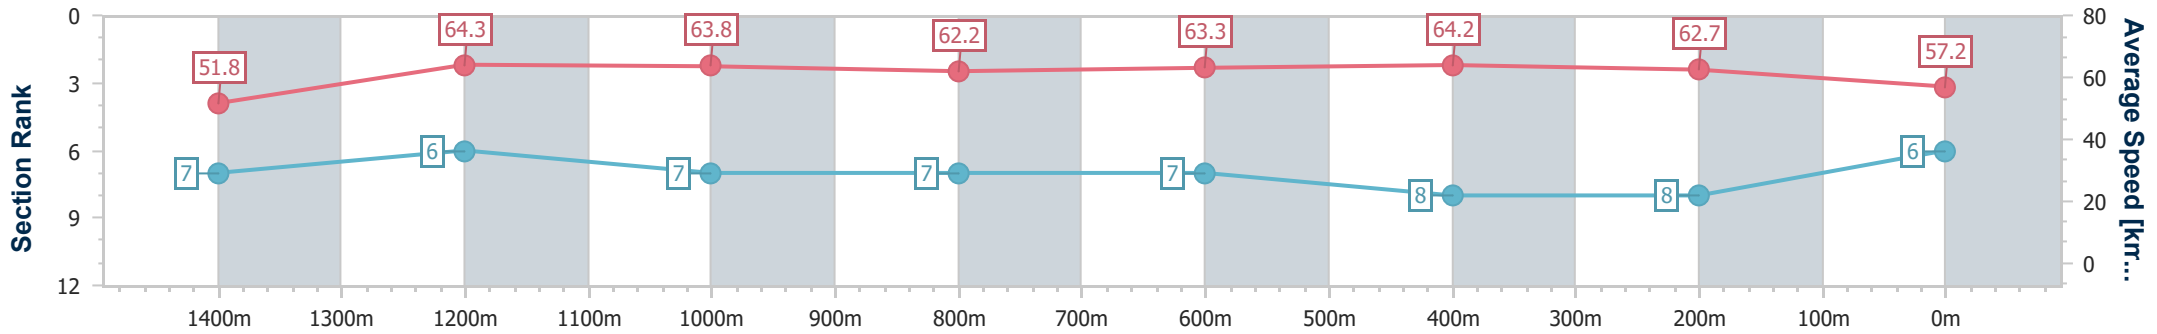

Eagle Farm QLD Professional

Race 1: SEVEN THE WAYNE WILSON - 1600m

15 June 2024 - 11:44

Track Rating: Good 4, Weather: Fine, Rail Position: +4.5m Entire

BRISBANE RACING CLUB

Section	Overall	1400m	1200m	1000m	800m	600m	400m	200m
Section Times	1:34.85 [6] (0:13.98)	1:20.87 [7] (0:11.17)	1:09.70 [6] (0:11.30)	0:58.40 [7] (0:11.64)	0:46.76 [7] (0:11.50)	0:35.26 [7] (0:11.21)	0:24.05 [8] (0:11.47)	0:12.58 [8] (0:12.58)
Average Speed [km/h]	51.8	64.3	63.8	62.2	63.3	64.2	62.7	57.2
Top Speed [km/h]	65.4	66.0	65.2	64.2	65.8	65.8	64.2	60.1
Avg. Dist. to Rail [m]	6.5	1.2	0.5	1.4	2.6	0.6	1.5	1.8
Avg. Stride Freq. [Hz]	2.2	2.3	2.3	2.3	2.3	2.4	2.4	2.3
Avg. Stride Length [m]	6.6	7.7	7.6	7.6	7.7	7.5	7.4	7.0