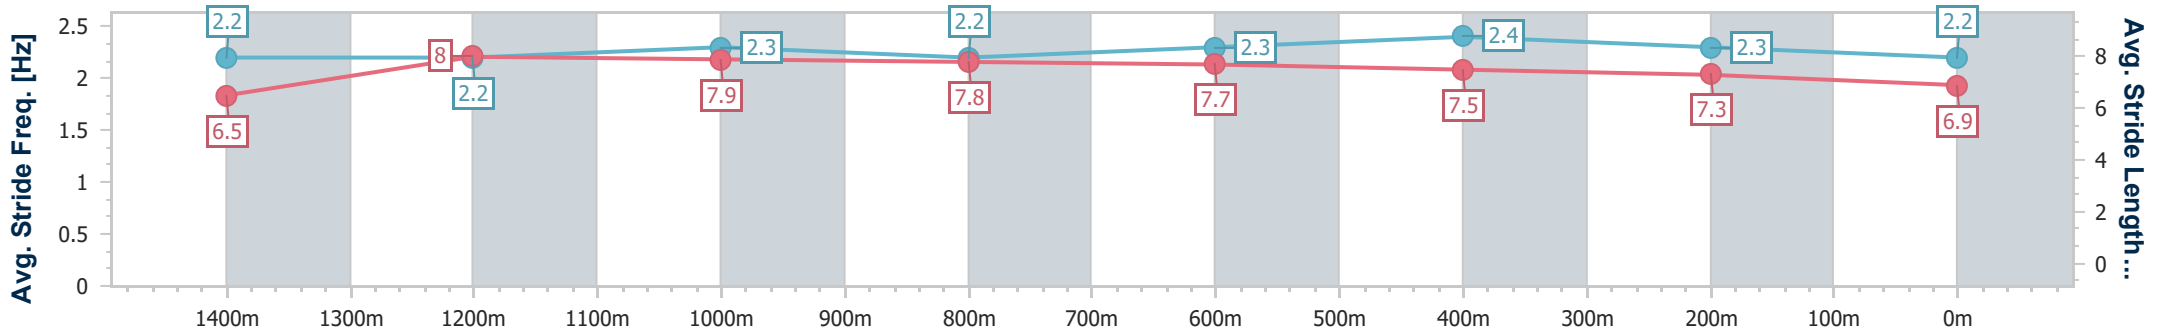

Eagle Farm QLD Professional

Race 1: SEVEN THE WAYNE WILSON - 1600m

15 June 2024 - 11:44

Track Rating: Good 4, Weather: Fine, Rail Position: +4.5m Entire

BRISBANE RACING CLUB

Section	Overall	1400m	1200m	1000m	800m	600m	400m	200m
Section Times	1:35.24 [8] (0:13.52)	1:21.72 [2] (0:11.14)	1:10.58 [2] (0:11.37)	0:59.21 [2] (0:11.58)	0:47.63 [2] (0:11.54)	0:36.09 [2] (0:11.36)	0:24.73 [3] (0:11.76)	0:12.97 [7] (0:12.97)
Average Speed [km/h]	53.6	64.8	63.2	62.6	62.9	63.9	61.3	55.4
Top Speed [km/h]	65.9	65.9	64.3	63.3	64.3	64.3	63.8	58.5
Avg. Dist. to Rail [m]	10.3	4.5	2.7	1.6	1.7	1.2	3.3	2.7
Avg. Stride Freq. [Hz]	2.3	2.4	2.3	2.3	2.4	2.4	2.4	2.3
Avg. Stride Length [m]	6.6	7.6	7.6	7.5	7.4	7.3	7.2	6.8

- [] Ranking at each section and finish
- .-.- No data available at this section
- NA No data available

Horse/Jockey Name	Arts Object
Final Rank	9
Fastest Section Time (Section)	0:11.18 (1400m)
Top Speed [km/h] (Section)	65.6 (Overall)
Race State	Finished

Eagle Farm QLD Professional
Race 1: SEVEN THE WAYNE WILSON - 1600m

15 June 2024 - 11:44

Track Rating: Good 4, Weather: Fine, Rail Position: +4.5m Entire

BRISBANE RACING CLUB

Section	Overall	1400m	1200m	1000m	800m	600m	400m	200m
Section Times	1:35.33 [9] (0:13.94)	1:21.39 [6] (0:11.18)	1:10.21 [5] (0:11.22)	0:58.99 [5] (0:11.60)	0:47.39 [5] (0:11.41)	0:35.98 [3] (0:11.24)	0:24.74 [4] (0:11.66)	0:13.08 [6] (0:13.08)
Average Speed [km/h]	52.0	64.6	64.4	62.9	63.9	64.8	61.7	55.2
Top Speed [km/h]	65.6	65.5	65.5	64.4	64.9	65.5	64.6	58.4
Avg. Dist. to Rail [m]	12.7	5.1	4.1	3.0	2.7	2.3	2.9	2.3
Avg. Stride Freq. [Hz]	2.2	2.2	2.3	2.2	2.3	2.4	2.3	2.2
Avg. Stride Length [m]	6.5	8.0	7.9	7.8	7.7	7.5	7.3	6.9

- [] Ranking at each section and finish
- .-.- No data available at this section
- NA No data available