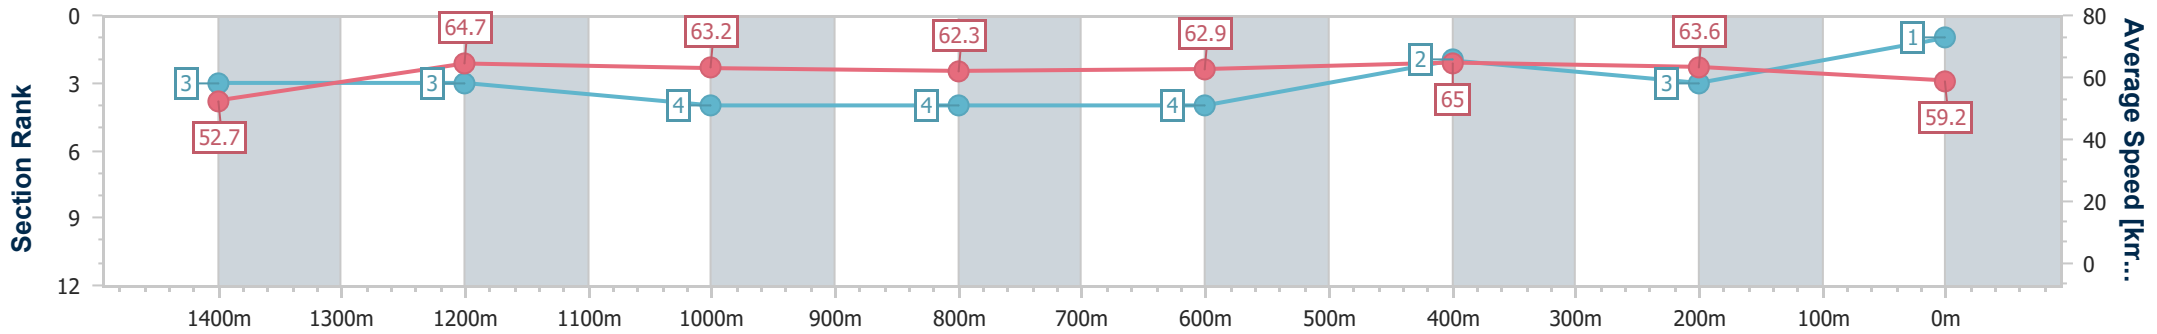

15 June 2024 - 11:44

Track Rating: Good 4, Weather: Fine, Rail Position: +4.5m Entire

BRISBANE RACING CLUB

Section	Overall	1400m	1200m	1000m	800m	600m	400m	200m
Section Times	1:33.95 [1] (0:13.67)	1:20.28 [3] (0:11.18)	1:09.10 [3] (0:11.41)	0:57.69 [4] (0:11.62)	0:46.07 [4] (0:11.53)	0:34.54 [4] (0:11.04)	0:23.50 [2] (0:11.32)	0:12.18 [3] (0:12.18)
Average Speed [km/h]	52.7	64.7	63.2	62.3	62.9	65.0	63.6	59.2
Top Speed [km/h]	64.0	65.6	64.3	63.3	63.5	66.0	65.2	61.6
Avg. Dist. to Rail [m]	6.7	3.0	2.3	1.5	1.4	0.7	0.8	0.4
Avg. Stride Freq. [Hz]	2.2	2.3	2.3	2.2	2.3	2.3	2.3	2.2
Avg. Stride Length [m]	6.6	7.8	7.7	7.8	7.7	7.8	7.7	7.3