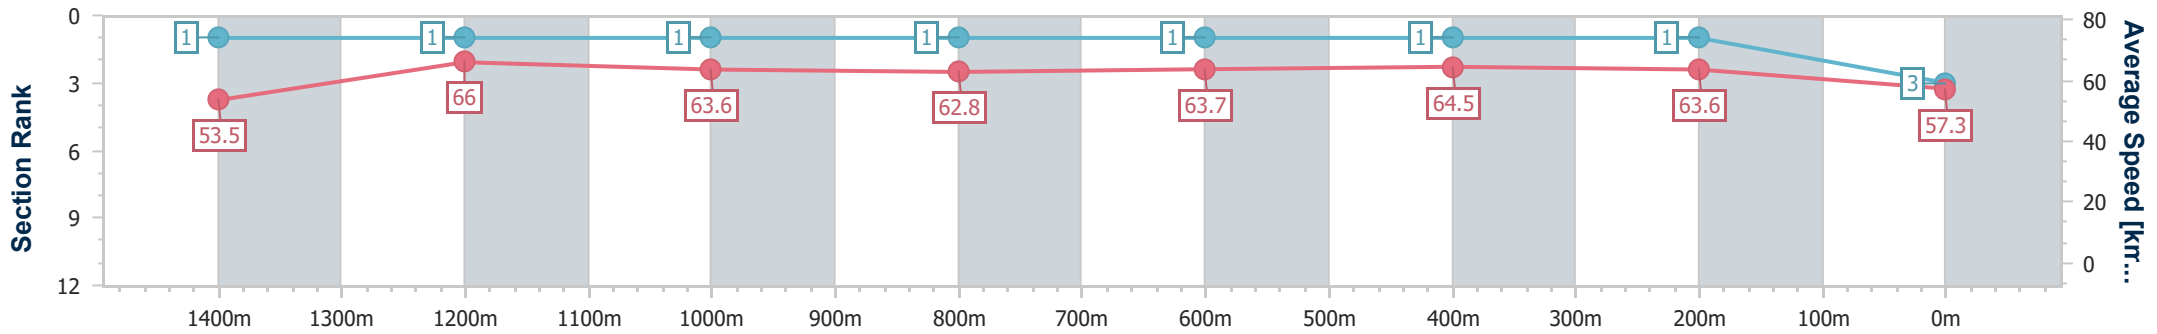

Eagle Farm QLD Professional
Race 1: SEVEN THE WAYNE WILSON - 1600m

15 June 2024 - 11:44

BRISBANE RACING CLUB

Track Rating: Good 4, Weather: Fine, Rail Position: +4.5m Entire

Section	Overall	1400m	1200m	1000m	800m	600m	400m	200m
Section Times	1:34.08 [3] (0:13.52)	1:20.56 [1] (0:10.91)	1:09.65 [1] (0:11.34)	0:58.31 [1] (0:11.62)	0:46.69 [1] (0:11.53)	0:35.16 [1] (0:11.29)	0:23.87 [1] (0:11.31)	0:12.56 [1] (0:12.56)
Average Speed [km/h]	53.5	66.0	63.6	62.8	63.7	64.5	63.6	57.3
Top Speed [km/h]	65.7	66.9	65.0	63.7	64.1	65.9	66.2	60.8
Avg. Dist. to Rail [m]	7.7	3.2	1.6	2.8	4.3	2.4	1.0	0.6
Avg. Stride Freq. [Hz]	2.3	2.3	2.2	2.2	2.3	2.3	2.4	2.2
Avg. Stride Length [m]	6.6	7.9	7.9	7.9	7.8	7.7	7.5	7.1