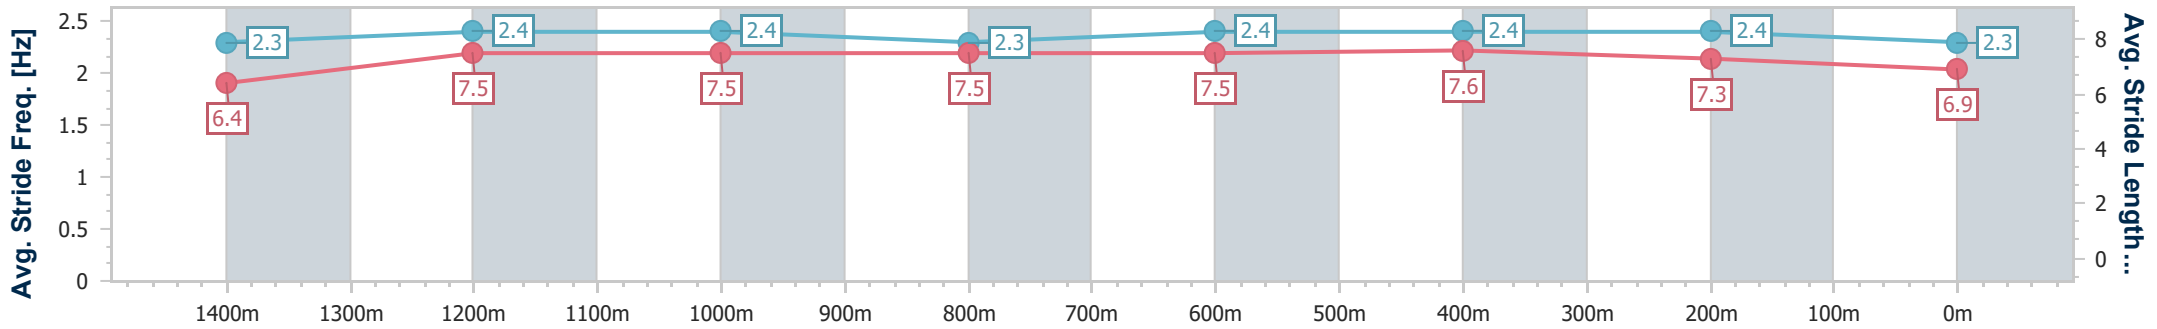

Eagle Farm QLD Professional

Race 1: SEVEN THE WAYNE WILSON - 1600m

15 June 2024 - 11:44

Track Rating: Good 4, Weather: Fine, Rail Position: +4.5m Entire

BRISBANE RACING CLUB

Section	Overall	1400m	1200m	1000m	800m	600m	400m	200m
Section Times	1:34.97 [7] (0:13.87)	1:21.10 [5] (0:11.38)	1:09.72 [7] (0:11.17)	0:58.55 [6] (0:11.66)	0:46.89 [6] (0:11.52)	0:35.37 [8] (0:11.22)	0:24.15 [9] (0:11.51)	0:12.64 [9] (0:12.64)
Average Speed [km/h]	52.2	63.4	64.4	63.3	64.4	65.4	62.6	56.9
Top Speed [km/h]	64.7	64.3	66.0	63.9	67.2	66.9	64.9	59.9
Avg. Dist. to Rail [m]	8.6	2.9	2.9	5.0	6.5	4.2	8.0	5.8
Avg. Stride Freq. [Hz]	2.3	2.4	2.4	2.3	2.4	2.4	2.4	2.3
Avg. Stride Length [m]	6.4	7.5	7.5	7.5	7.5	7.6	7.3	6.9

- [] Ranking at each section and finish
- .-.- No data available at this section
- NA No data available

Horse/Jockey Name	Master Jamie
Final Rank	8
Fastest Section Time (Section)	0:11.14 (1400m)
Top Speed [km/h] (Section)	65.9 (1400m)
Race State	Finished