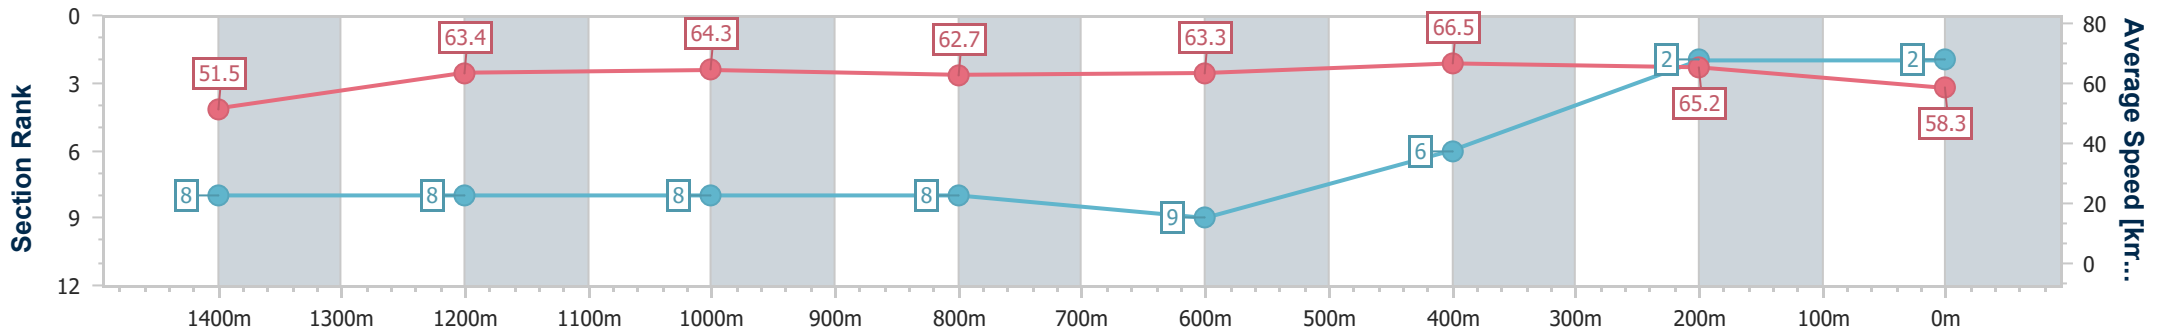

Eagle Farm QLD Professional

Race 1: SEVEN THE WAYNE WILSON - 1600m

15 June 2024 - 11:44

Track Rating: Good 4, Weather: Fine, Rail Position: +4.5m Entire

BRISBANE RACING CLUB

Section	Overall	1400m	1200m	1000m	800m	600m	400m	200m
Section Times	1:34.07 [2] (0:14.06)	1:20.01 [8] (0:11.42)	1:08.59 [8] (0:11.22)	0:57.37 [8] (0:11.55)	0:45.82 [8] (0:11.38)	0:34.44 [9] (0:11.06)	0:23.38 [6] (0:11.02)	0:12.36 [2] (0:12.36)
Average Speed [km/h]	51.5	63.4	64.3	62.7	63.3	66.5	65.2	58.3
Top Speed [km/h]	65.1	65.1	65.1	64.4	65.0	67.6	67.6	62.3
Avg. Dist. to Rail [m]	10.8	3.5	2.3	1.2	0.9	3.6	5.4	2.9
Avg. Stride Freq. [Hz]	2.2	2.3	2.3	2.2	2.2	2.3	2.3	2.2
Avg. Stride Length [m]	6.4	7.8	7.8	7.9	7.9	8.0	7.8	7.4