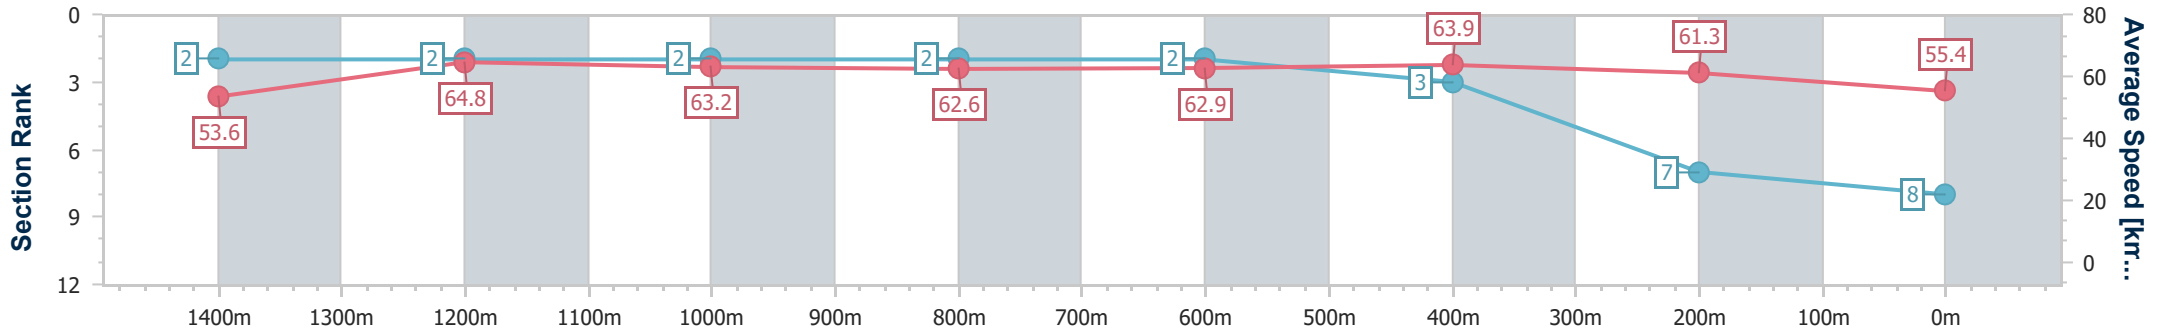

- [] Ranking at each section and finish
- .-.- No data available at this section
- NA No data available

Horse/Jockey Name	Master Jamie
Final Rank	8
Fastest Section Time (Section)	0:11.14 (1400m)
Top Speed [km/h] (Section)	65.9 (1400m)
Race State	Finished

Eagle Farm QLD Professional

Race 1: SEVEN THE WAYNE WILSON - 1600m

15 June 2024 - 11:44

Track Rating: Good 4, Weather: Fine, Rail Position: +4.5m Entire

BRISBANE RACING CLUB

Section	Overall	1400m	1200m	1000m	800m	600m	400m	200m
Section Times	1:35.24 [8] (0:13.52)	1:21.72 [2] (0:11.14)	1:10.58 [2] (0:11.37)	0:59.21 [2] (0:11.58)	0:47.63 [2] (0:11.54)	0:36.09 [2] (0:11.36)	0:24.73 [3] (0:11.76)	0:12.97 [7] (0:12.97)
Average Speed [km/h]	53.6	64.8	63.2	62.6	62.9	63.9	61.3	55.4
Top Speed [km/h]	65.9	65.9	64.3	63.3	64.3	64.3	63.8	58.5
Avg. Dist. to Rail [m]	10.3	4.5	2.7	1.6	1.7	1.2	3.3	2.7
Avg. Stride Freq. [Hz]	2.3	2.4	2.3	2.3	2.4	2.4	2.4	2.3
Avg. Stride Length [m]	6.6	7.6	7.6	7.5	7.4	7.3	7.2	6.8

- [] Ranking at each section and finish
- .-.- No data available at this section
- NA No data available

Horse/Jockey Name	Arts Object
Final Rank	9
Fastest Section Time (Section)	0:11.18 (1400m)
Top Speed [km/h] (Section)	65.6 (Overall)
Race State	Finished