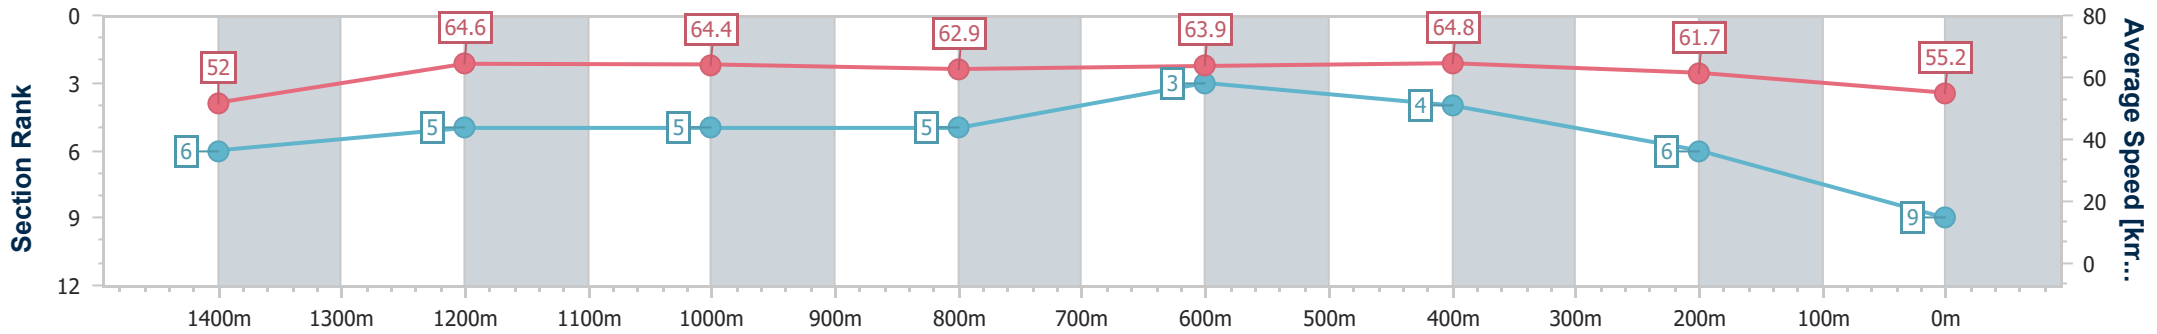

- [] Ranking at each section and finish
- .-.- No data available at this section
- NA No data available

Horse/Jockey Name	Arts Object
Final Rank	9
Fastest Section Time (Section)	0:11.18 (1400m)
Top Speed [km/h] (Section)	65.6 (Overall)
Race State	Finished

Eagle Farm QLD Professional
Race 1: SEVEN THE WAYNE WILSON - 1600m

15 June 2024 - 11:44

Track Rating: Good 4, Weather: Fine, Rail Position: +4.5m Entire

BRISBANE RACING CLUB

Section	Overall	1400m	1200m	1000m	800m	600m	400m	200m
Section Times	1:35.33 [9] (0:13.94)	1:21.39 [6] (0:11.18)	1:10.21 [5] (0:11.22)	0:58.99 [5] (0:11.60)	0:47.39 [5] (0:11.41)	0:35.98 [3] (0:11.24)	0:24.74 [4] (0:11.66)	0:13.08 [6] (0:13.08)
Average Speed [km/h]	52.0	64.6	64.4	62.9	63.9	64.8	61.7	55.2
Top Speed [km/h]	65.6	65.5	65.5	64.4	64.9	65.5	64.6	58.4
Avg. Dist. to Rail [m]	12.7	5.1	4.1	3.0	2.7	2.3	2.9	2.3
Avg. Stride Freq. [Hz]	2.2	2.2	2.3	2.2	2.3	2.4	2.3	2.2
Avg. Stride Length [m]	6.5	8.0	7.9	7.8	7.7	7.5	7.3	6.9

- [] Ranking at each section and finish
- .-.- No data available at this section
- NA No data available