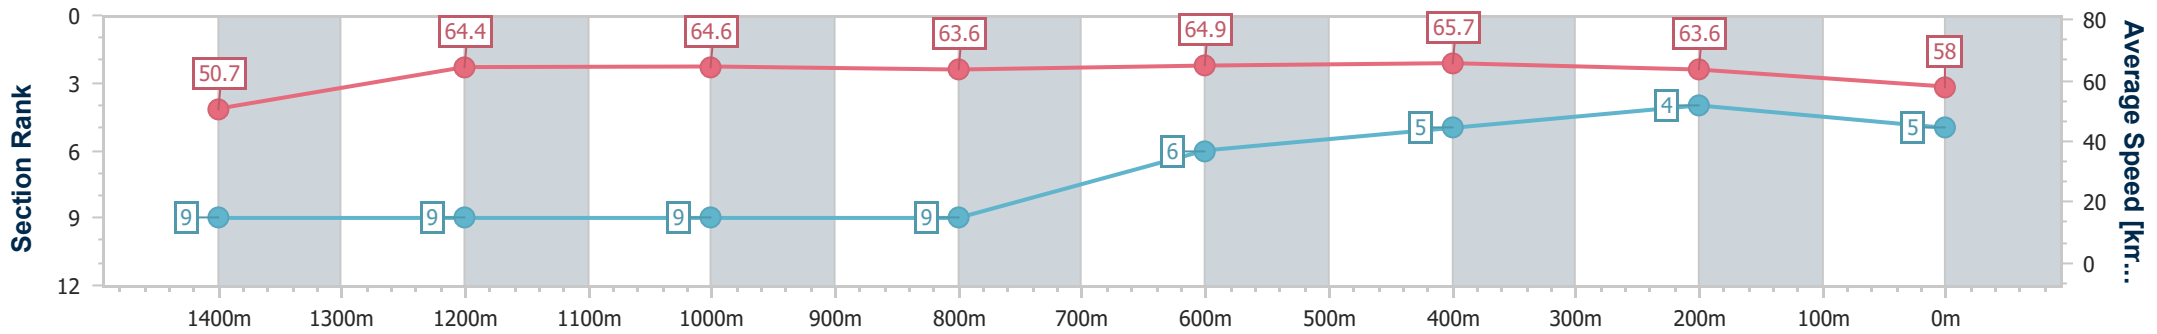

Eagle Farm QLD Professional
Race 1: SEVEN THE WAYNE WILSON - 1600m

15 June 2024 - 11:44

Track Rating: Good 4, Weather: Fine, Rail Position: +4.5m Entire

BRISBANE RACING CLUB

Section	Overall	1400m	1200m	1000m	800m	600m	400m	200m
Section Times	1:34.36 [5] (0:14.27)	1:20.09 [9] (0:11.23)	1:08.86 [9] (0:11.21)	0:57.65 [9] (0:11.54)	0:46.11 [9] (0:11.32)	0:34.79 [6] (0:11.05)	0:23.74 [5] (0:11.31)	0:12.43 [4] (0:12.43)
Average Speed [km/h]	50.7	64.4	64.6	63.6	64.9	65.7	63.6	58.0
Top Speed [km/h]	65.1	65.1	65.3	64.9	66.8	67.3	65.8	60.9
Avg. Dist. to Rail [m]	11.6	3.2	3.7	3.8	4.6	1.9	2.0	0.9
Avg. Stride Freq. [Hz]	2.2	2.3	2.3	2.3	2.4	2.4	2.4	2.3
Avg. Stride Length [m]	6.5	7.7	7.7	7.7	7.6	7.5	7.3	7.1