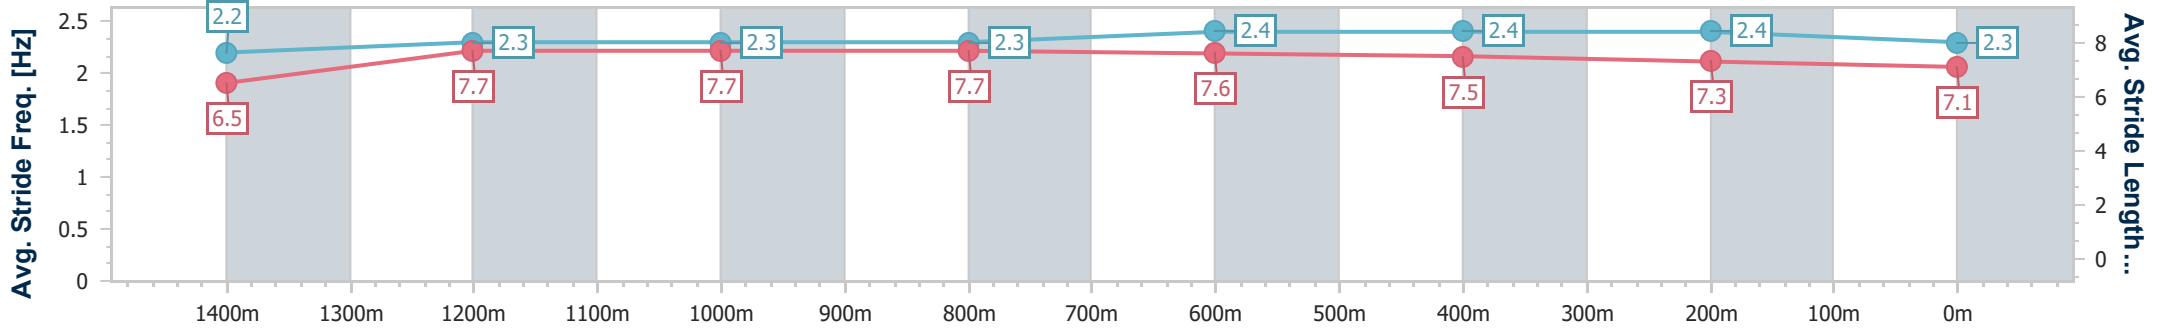

- [] Ranking at each section and finish
- .-.- No data available at this section
- NA No data available

Horse/Jockey Name	Charterhouse
Final Rank	5
Fastest Section Time (Section)	0:11.05 (600m)
Top Speed [km/h] (Section)	67.3 (600m)
Race State	Finished

Eagle Farm QLD Professional
Race 1: SEVEN THE WAYNE WILSON - 1600m

15 June 2024 - 11:44

Track Rating: Good 4, Weather: Fine, Rail Position: +4.5m Entire

BRISBANE RACING CLUB

Section	Overall	1400m	1200m	1000m	800m	600m	400m	200m
Section Times	1:34.36 [5] (0:14.27)	1:20.09 [9] (0:11.23)	1:08.86 [9] (0:11.21)	0:57.65 [9] (0:11.54)	0:46.11 [9] (0:11.32)	0:34.79 [6] (0:11.05)	0:23.74 [5] (0:11.31)	0:12.43 [4] (0:12.43)
Average Speed [km/h]	50.7	64.4	64.6	63.6	64.9	65.7	63.6	58.0
Top Speed [km/h]	65.1	65.1	65.3	64.9	66.8	67.3	65.8	60.9
Avg. Dist. to Rail [m]	11.6	3.2	3.7	3.8	4.6	1.9	2.0	0.9
Avg. Stride Freq. [Hz]	2.2	2.3	2.3	2.3	2.4	2.4	2.4	2.3
Avg. Stride Length [m]	6.5	7.7	7.7	7.7	7.6	7.5	7.3	7.1