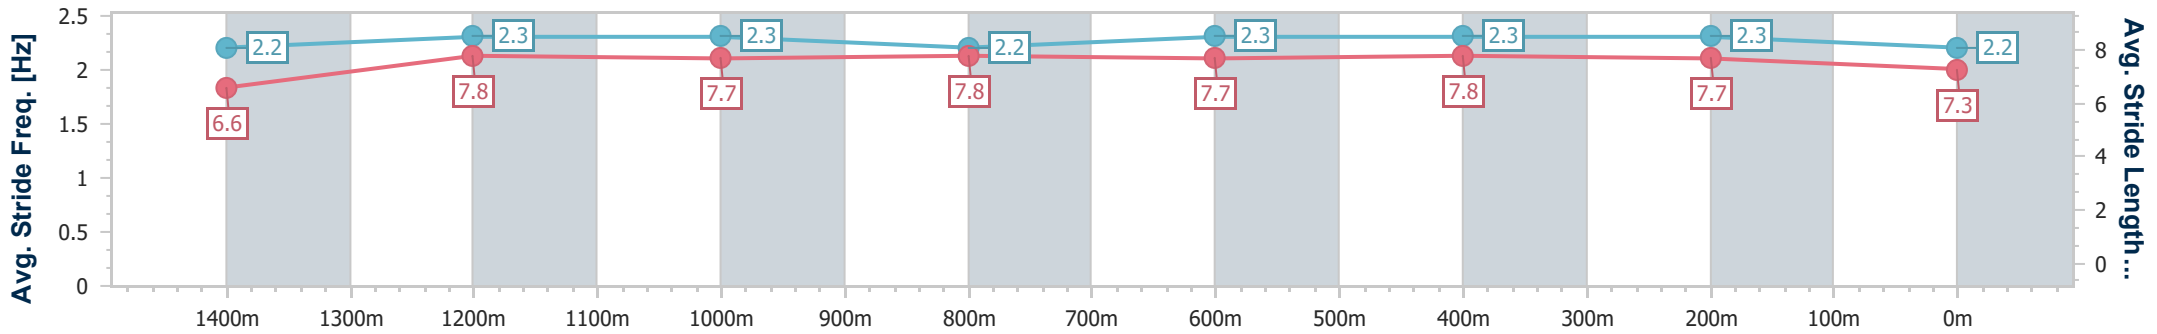

15 June 2024 - 11:44

Track Rating: Good 4, Weather: Fine, Rail Position: +4.5m Entire

BRISBANE RACING CLUB

Section	Overall	1400m	1200m	1000m	800m	600m	400m	200m
Section Times	1:33.95 [1] (0:13.67)	1:20.28 [3] (0:11.18)	1:09.10 [3] (0:11.41)	0:57.69 [4] (0:11.62)	0:46.07 [4] (0:11.53)	0:34.54 [4] (0:11.04)	0:23.50 [2] (0:11.32)	0:12.18 [3] (0:12.18)
Average Speed [km/h]	52.7	64.7	63.2	62.3	62.9	65.0	63.6	59.2
Top Speed [km/h]	64.0	65.6	64.3	63.3	63.5	66.0	65.2	61.6
Avg. Dist. to Rail [m]	6.7	3.0	2.3	1.5	1.4	0.7	0.8	0.4
Avg. Stride Freq. [Hz]	2.2	2.3	2.3	2.2	2.3	2.3	2.3	2.2
Avg. Stride Length [m]	6.6	7.8	7.7	7.8	7.7	7.8	7.7	7.3