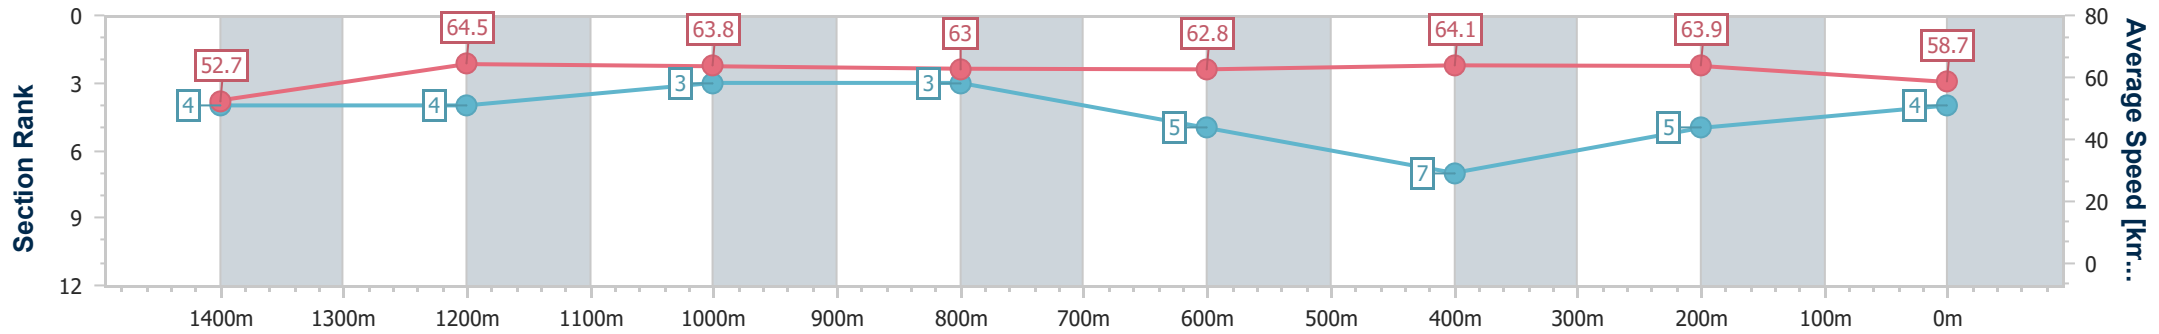

Eagle Farm QLD Professional

Race 1: SEVEN THE WAYNE WILSON - 1600m

15 June 2024 - 11:44

Track Rating: Good 4, Weather: Fine, Rail Position: +4.5m Entire

BRISBANE RACING CLUB

Section	Overall	1400m	1200m	1000m	800m	600m	400m	200m
Section Times	1:34.26 [4] (0:13.75)	1:20.51 [4] (0:11.20)	1:09.31 [4] (0:11.30)	0:58.01 [3] (0:11.57)	0:46.44 [3] (0:11.62)	0:34.82 [5] (0:11.33)	0:23.49 [7] (0:11.26)	0:12.23 [5] (0:12.23)
Average Speed [km/h]	52.7	64.5	63.8	63.0	62.8	64.1	63.9	58.7
Top Speed [km/h]	66.0	65.8	65.6	63.4	64.3	65.9	65.5	61.7
Avg. Dist. to Rail [m]	10.5	3.0	1.9	2.2	3.2	1.5	1.3	2.0
Avg. Stride Freq. [Hz]	2.4	2.4	2.3	2.3	2.3	2.4	2.4	2.3
Avg. Stride Length [m]	6.2	7.5	7.5	7.5	7.4	7.4	7.4	7.0

- [] Ranking at each section and finish
- .-.- No data available at this section
- NA No data available

Horse/Jockey Name	Charterhouse
Final Rank	5
Fastest Section Time (Section)	0:11.05 (600m)
Top Speed [km/h] (Section)	67.3 (600m)
Race State	Finished