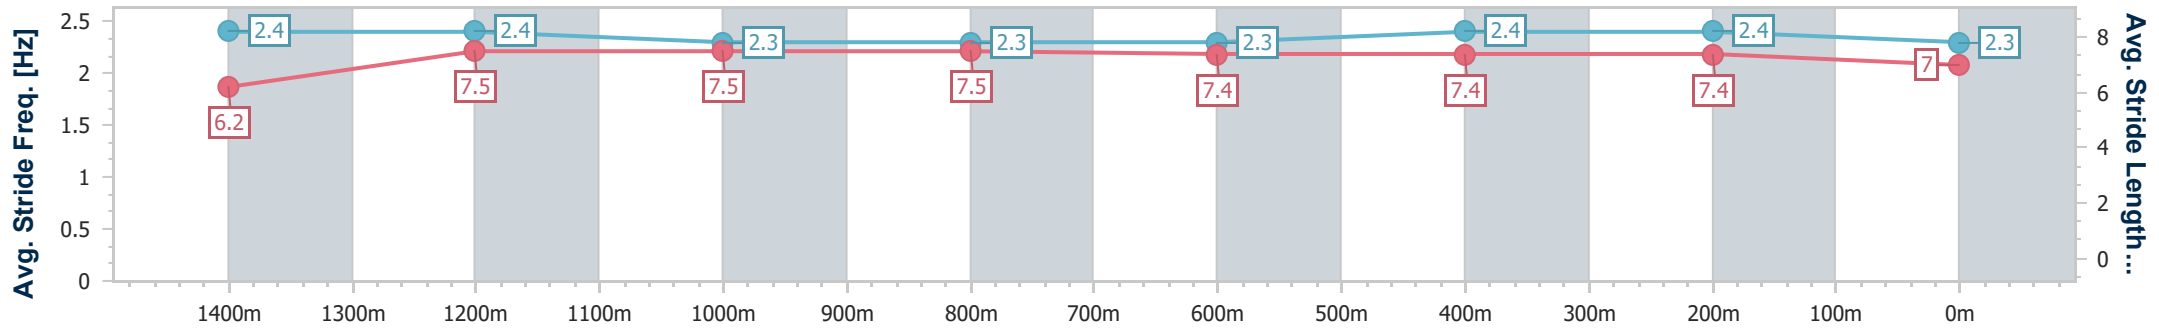

Eagle Farm QLD Professional

Race 1: SEVEN THE WAYNE WILSON - 1600m

15 June 2024 - 11:44

Track Rating: Good 4, Weather: Fine, Rail Position: +4.5m Entire

BRISBANE RACING CLUB

Section	Overall	1400m	1200m	1000m	800m	600m	400m	200m
Section Times	1:34.26 [4] (0:13.75)	1:20.51 [4] (0:11.20)	1:09.31 [4] (0:11.30)	0:58.01 [3] (0:11.57)	0:46.44 [3] (0:11.62)	0:34.82 [5] (0:11.33)	0:23.49 [7] (0:11.26)	0:12.23 [5] (0:12.23)
Average Speed [km/h]	52.7	64.5	63.8	63.0	62.8	64.1	63.9	58.7
Top Speed [km/h]	66.0	65.8	65.6	63.4	64.3	65.9	65.5	61.7
Avg. Dist. to Rail [m]	10.5	3.0	1.9	2.2	3.2	1.5	1.3	2.0
Avg. Stride Freq. [Hz]	2.4	2.4	2.3	2.3	2.3	2.4	2.4	2.3
Avg. Stride Length [m]	6.2	7.5	7.5	7.5	7.4	7.4	7.4	7.0

- [] Ranking at each section and finish
- .-.- No data available at this section
- NA No data available

Horse/Jockey Name	Charterhouse
Final Rank	5
Fastest Section Time (Section)	0:11.05 (600m)
Top Speed [km/h] (Section)	67.3 (600m)
Race State	Finished