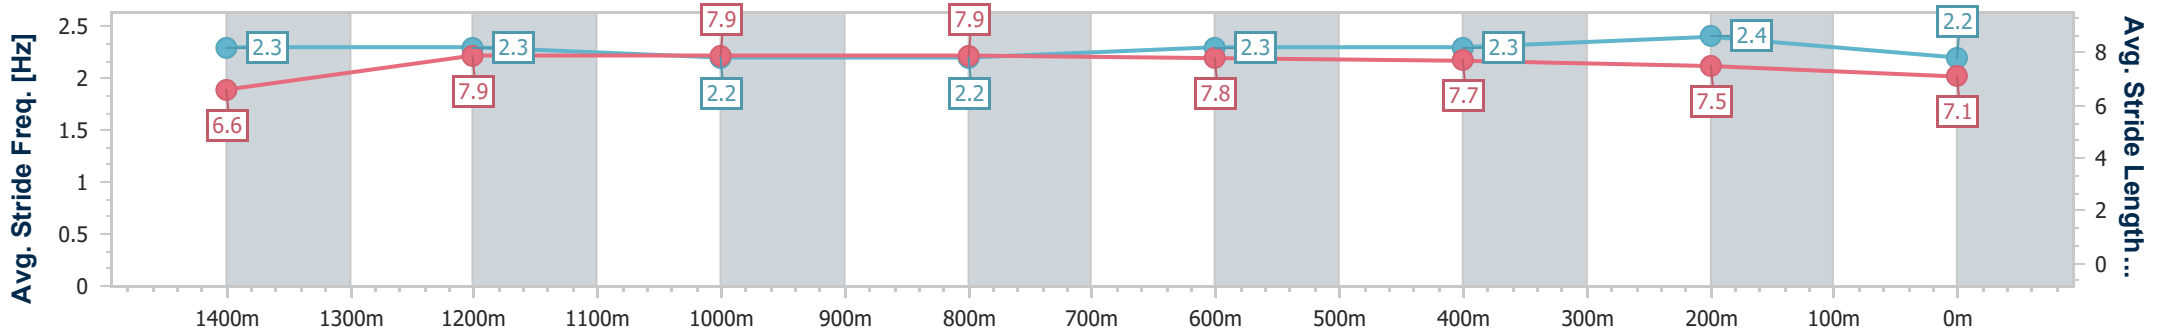

Eagle Farm QLD Professional
Race 1: SEVEN THE WAYNE WILSON - 1600m

15 June 2024 - 11:44

BRISBANE RACING CLUB

Track Rating: Good 4, Weather: Fine, Rail Position: +4.5m Entire

Section	Overall	1400m	1200m	1000m	800m	600m	400m	200m
Section Times	1:34.08 [3] (0:13.52)	1:20.56 [1] (0:10.91)	1:09.65 [1] (0:11.34)	0:58.31 [1] (0:11.62)	0:46.69 [1] (0:11.53)	0:35.16 [1] (0:11.29)	0:23.87 [1] (0:11.31)	0:12.56 [1] (0:12.56)
Average Speed [km/h]	53.5	66.0	63.6	62.8	63.7	64.5	63.6	57.3
Top Speed [km/h]	65.7	66.9	65.0	63.7	64.1	65.9	66.2	60.8
Avg. Dist. to Rail [m]	7.7	3.2	1.6	2.8	4.3	2.4	1.0	0.6
Avg. Stride Freq. [Hz]	2.3	2.3	2.2	2.2	2.3	2.3	2.4	2.2
Avg. Stride Length [m]	6.6	7.9	7.9	7.9	7.8	7.7	7.5	7.1