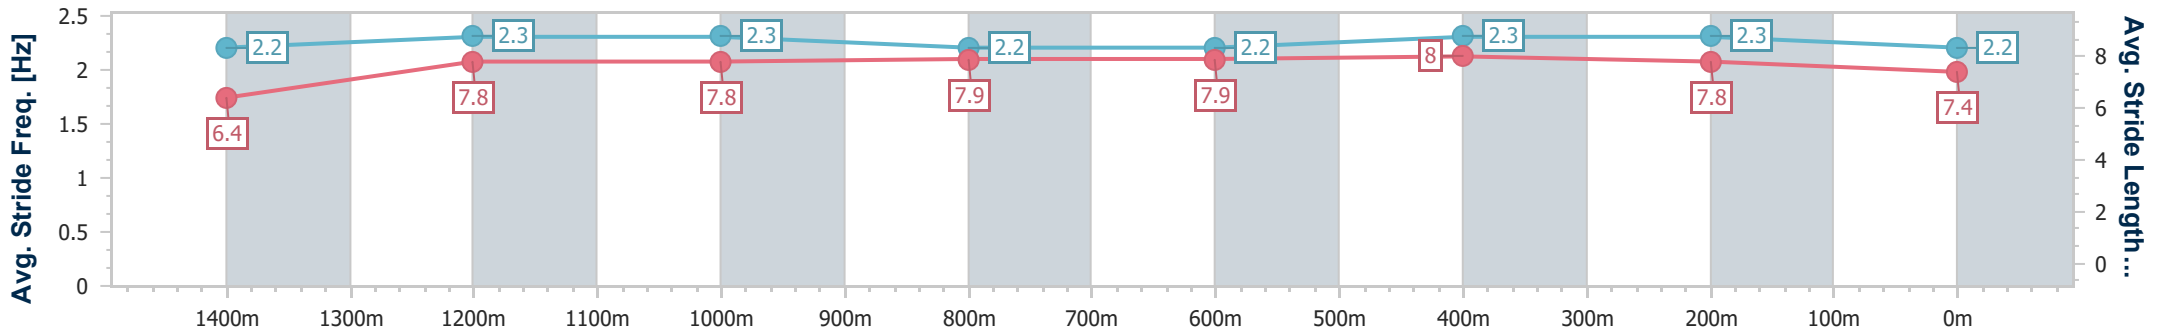

Eagle Farm QLD Professional

Race 1: SEVEN THE WAYNE WILSON - 1600m

15 June 2024 - 11:44

Track Rating: Good 4, Weather: Fine, Rail Position: +4.5m Entire

BRISBANE RACING CLUB

Section	Overall	1400m	1200m	1000m	800m	600m	400m	200m
Section Times	1:34.07 [2] (0:14.06)	1:20.01 [8] (0:11.42)	1:08.59 [8] (0:11.22)	0:57.37 [8] (0:11.55)	0:45.82 [8] (0:11.38)	0:34.44 [9] (0:11.06)	0:23.38 [6] (0:11.02)	0:12.36 [2] (0:12.36)
Average Speed [km/h]	51.5	63.4	64.3	62.7	63.3	66.5	65.2	58.3
Top Speed [km/h]	65.1	65.1	65.1	64.4	65.0	67.6	67.6	62.3
Avg. Dist. to Rail [m]	10.8	3.5	2.3	1.2	0.9	3.6	5.4	2.9
Avg. Stride Freq. [Hz]	2.2	2.3	2.3	2.2	2.2	2.3	2.3	2.2
Avg. Stride Length [m]	6.4	7.8	7.8	7.9	7.9	8.0	7.8	7.4