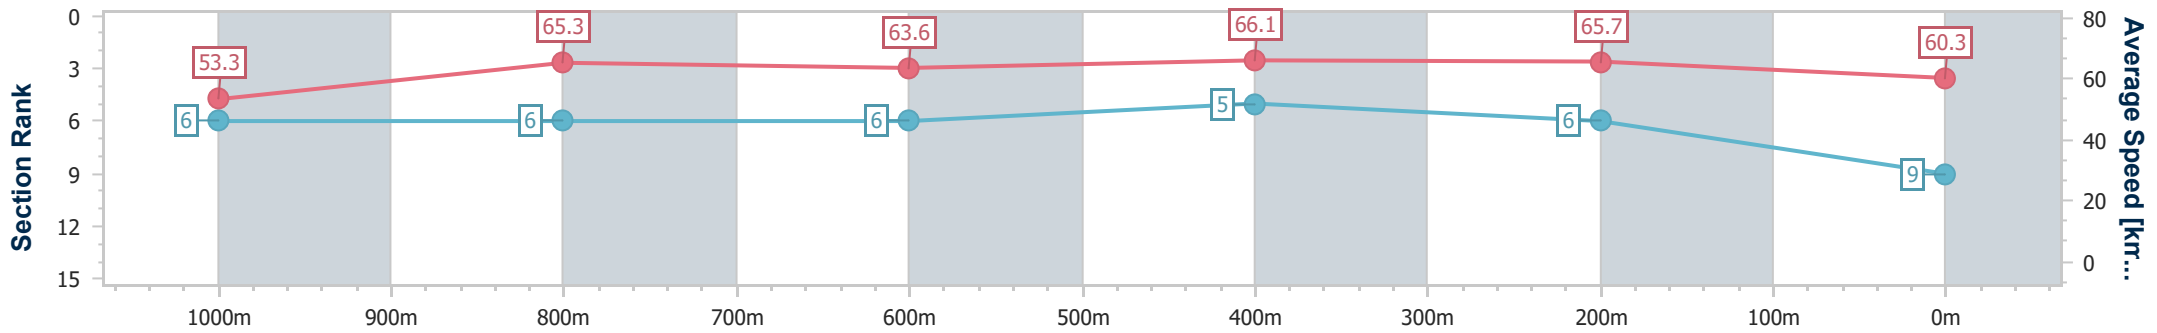

Eagle Farm QLD Professional

Race 2: MAKER'S MARK HINKLER HANDICAP - 1200m

15 June 2024 - 12:20

Track Rating: Good 4, Weather: Fine, Rail Position: +4.5m Entire

BRISBANE RACING CLUB

Section	Overall	1000m	800m	600m	400m	200m
Section Times	1:10.02 [9] (0:13.52)	0:56.50 [6] (0:11.20)	0:45.30 [6] (0:11.36)	0:33.94 [6] (0:11.01)	0:22.93 [5] (0:10.96)	0:11.97 [6] (0:11.97)
Average Speed [km/h]	53.3	65.3	63.6	66.1	65.7	60.3
Top Speed [km/h]	65.5	66.4	64.8	67.5	67.2	63.4
Avg. Dist. to Rail [m]	3.9	2.5	1.6	2.1	4.7	4.0
Avg. Stride Freq. [Hz]	2.2	2.2	2.2	2.3	2.3	2.2
Avg. Stride Length [m]	6.7	8.2	8.1	8.2	7.9	7.6

- [] Ranking at each section and finish
- .-.- No data available at this section
- NA No data available

Horse/Jockey Name	Enterprise Pomme
Final Rank	10
Fastest Section Time (Section)	0:10.81 (400m)
Top Speed [km/h] (Section)	68.2 (400m)
Race State	Finished