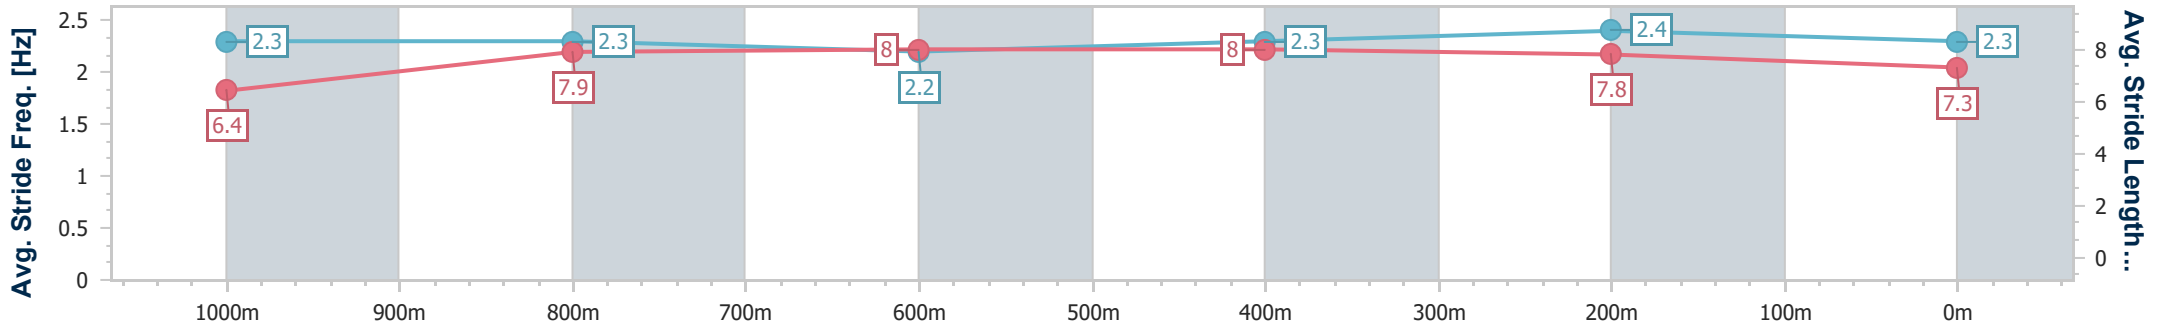

Eagle Farm QLD Professional

Race 2: MAKER'S MARK HINKLER HANDICAP - 1200m

15 June 2024 - 12:20

Track Rating: Good 4, Weather: Fine, Rail Position: +4.5m Entire

BRISBANE RACING CLUB

Section	Overall	1000m	800m	600m	400m	200m
Section Times	1:09.81 [5] (0:13.74)	0:56.07 [8] (0:11.17)	0:44.90 [8] (0:11.38)	0:33.52 [8] (0:11.14)	0:22.38 [9] (0:10.65)	0:11.73 [7] (0:11.73)
Average Speed [km/h]	52.5	65.8	64.3	65.5	67.6	61.6
Top Speed [km/h]	64.8	68.1	64.9	69.0	69.8	64.7
Avg. Dist. to Rail [m]	8.6	4.5	2.8	3.2	2.9	3.5
Avg. Stride Freq. [Hz]	2.3	2.3	2.2	2.3	2.4	2.3
Avg. Stride Length [m]	6.4	7.9	8.0	8.0	7.8	7.3