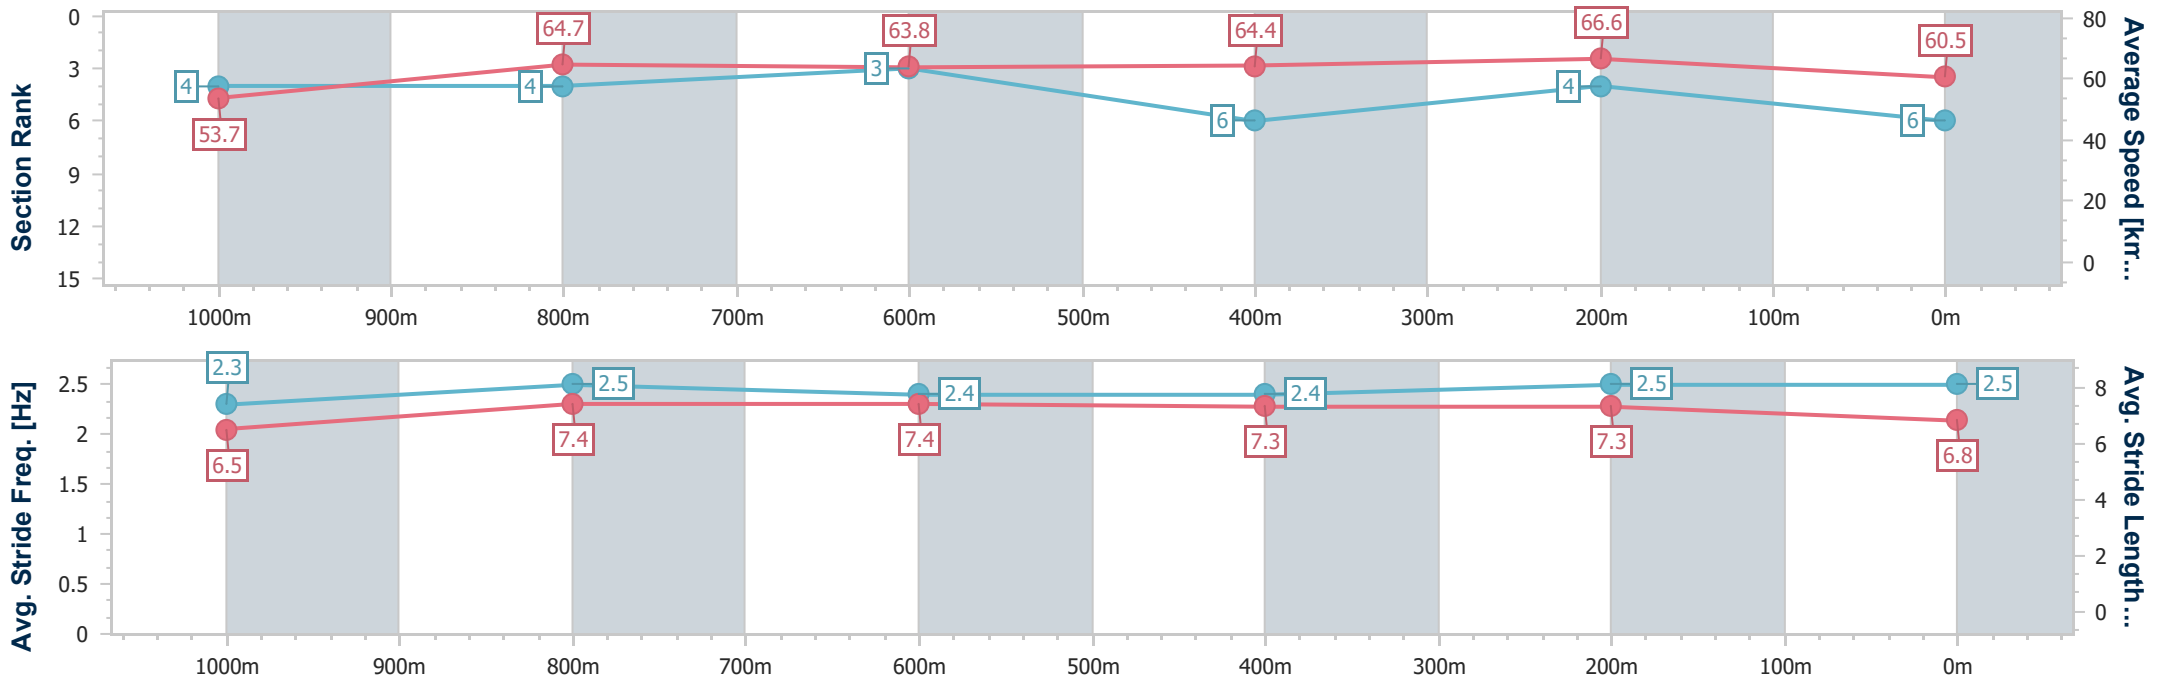

Eagle Farm QLD Professional

Race 2: MAKER'S MARK HINKLER HANDICAP - 1200m

15 June 2024 - 12:20

Track Rating: Good 4, Weather: Fine, Rail Position: +4.5m Entire

BRISBANE RACING CLUB

Section	Overall	1000m	800m	600m	400m	200m
Section Times	1:09.87 [6] (0:13.46)	0:56.41 [4] (0:11.20)	0:45.21 [4] (0:11.26)	0:33.95 [3] (0:11.22)	0:22.73 [6] (0:10.83)	0:11.90 [4] (0:11.90)
Average Speed [km/h]	53.7	64.7	63.8	64.4	66.6	60.5
Top Speed [km/h]	67.7	66.2	65.4	66.6	67.3	64.8
Avg. Dist. to Rail [m]	0.9	1.4	0.4	1.1	1.1	1.0
Avg. Stride Freq. [Hz]	2.3	2.5	2.4	2.4	2.5	2.5
Avg. Stride Length [m]	6.5	7.4	7.4	7.3	7.3	6.8