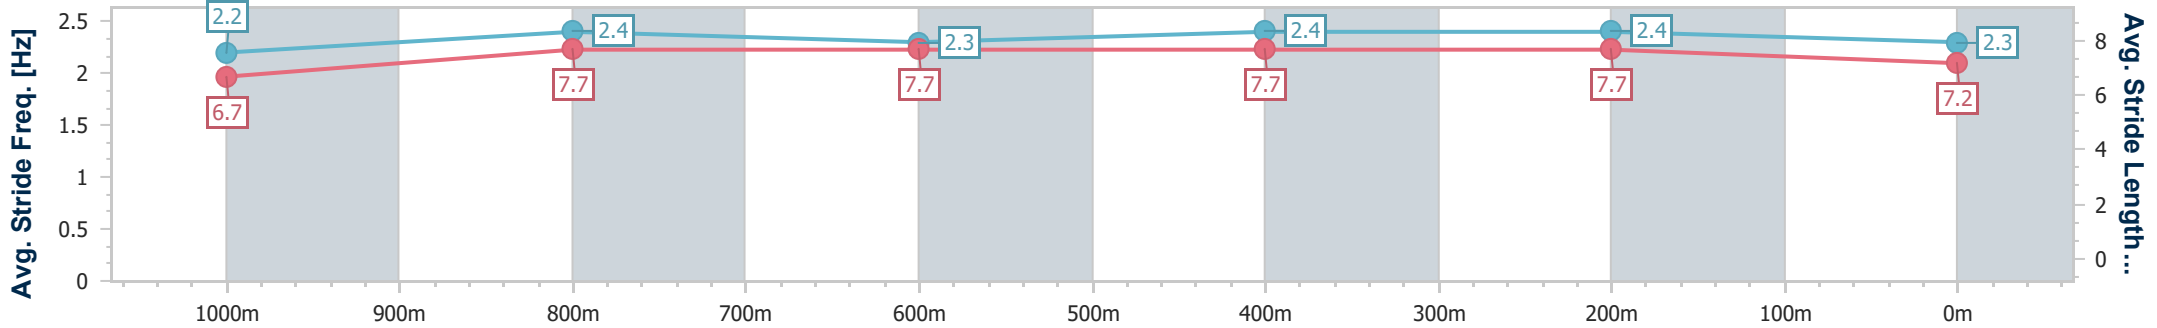

Eagle Farm QLD Professional

Race 2: MAKER'S MARK HINKLER HANDICAP - 1200m

15 June 2024 - 12:20

Track Rating: Good 4, Weather: Fine, Rail Position: +4.5m Entire

BRISBANE RACING CLUB

Section	Overall	1000m	800m	600m	400m	200m
Section Times	1:10.09 [10] (0:13.56)	0:56.53 [7] (0:11.17)	0:45.36 [7] (0:11.39)	0:33.97 [7] (0:11.15)	0:22.82 [7] (0:10.81)	0:12.01 [8] (0:12.01)
Average Speed [km/h]	53.4	65.5	64.0	65.5	66.6	59.9
Top Speed [km/h]	66.4	66.4	65.2	67.3	68.2	63.4
Avg. Dist. to Rail [m]	6.2	3.4	2.7	3.1	4.0	3.4
Avg. Stride Freq. [Hz]	2.2	2.4	2.3	2.4	2.4	2.3
Avg. Stride Length [m]	6.7	7.7	7.7	7.7	7.7	7.2

- [] Ranking at each section and finish
- .-.- No data available at this section
- NA No data available

Horse/Jockey Name	Irish Songs
Final Rank	11
Fastest Section Time (Section)	0:10.82 (400m)
Top Speed [km/h] (Section)	67.8 (1000m)
Race State	Finished