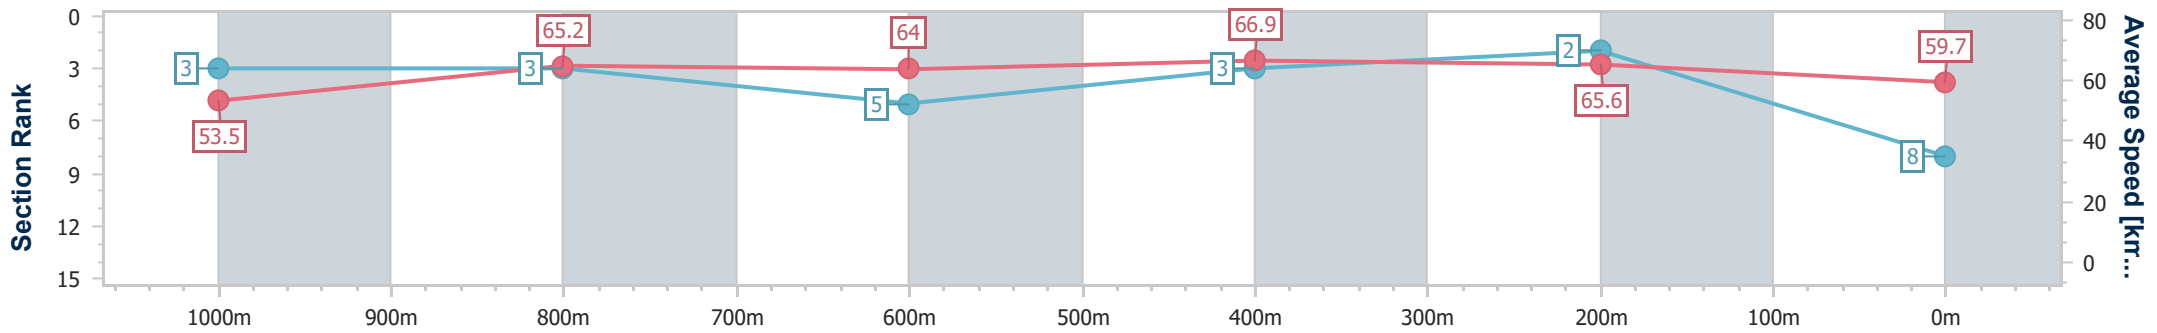

Eagle Farm QLD Professional

Race 2: MAKER'S MARK HINKLER HANDICAP - 1200m

15 June 2024 - 12:20

Track Rating: Good 4, Weather: Fine, Rail Position: +4.5m Entire

BRISBANE RACING CLUB

Section	Overall	1000m	800m	600m	400m	200m
Section Times	1:09.91 [8] (0:13.42)	0:56.49 [3] (0:11.20)	0:45.29 [3] (0:11.33)	0:33.96 [5] (0:10.94)	0:23.02 [3] (0:10.93)	0:12.09 [2] (0:12.09)
Average Speed [km/h]	53.5	65.2	64.0	66.9	65.6	59.7
Top Speed [km/h]	67.0	66.4	66.1	68.5	68.5	63.5
Avg. Dist. to Rail [m]	1.9	2.2	2.1	2.6	1.2	2.2
Avg. Stride Freq. [Hz]	2.3	2.3	2.3	2.4	2.4	2.3
Avg. Stride Length [m]	6.5	7.8	7.7	7.9	7.6	7.2