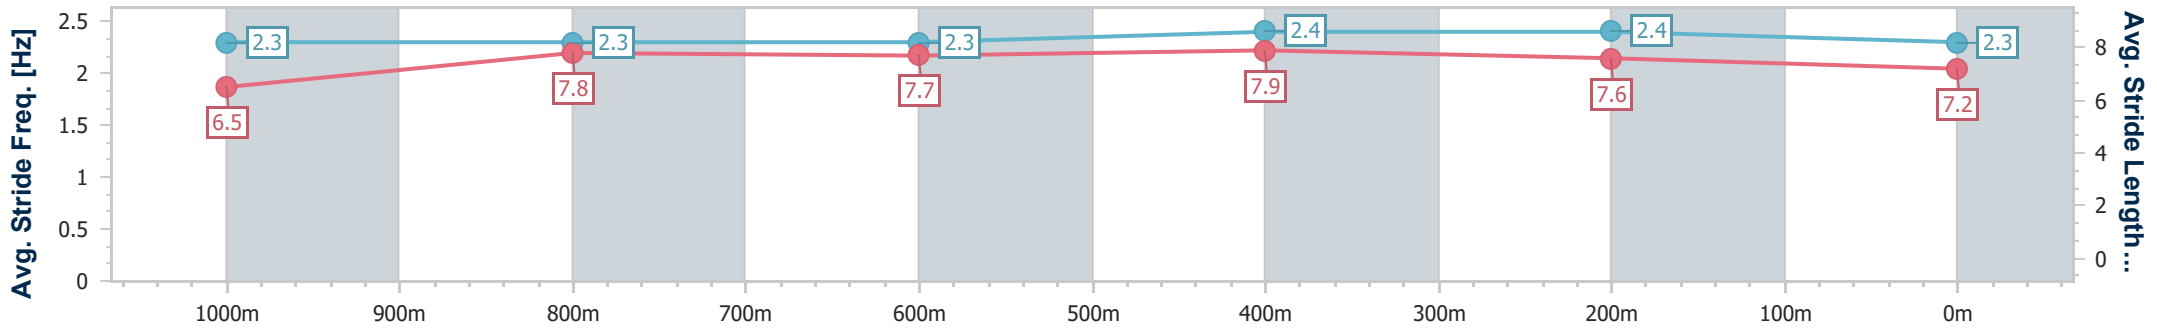

- [] Ranking at each section and finish
- .-.- No data available at this section
- NA No data available

Horse/Jockey Name	Ef Troop
Final Rank	8
Fastest Section Time (Section)	0:10.93 (400m)
Top Speed [km/h] (Section)	68.5 (600m)
Race State	Finished

Eagle Farm QLD Professional

Race 2: MAKER'S MARK HINKLER HANDICAP - 1200m

15 June 2024 - 12:20

Track Rating: Good 4, Weather: Fine, Rail Position: +4.5m Entire

BRISBANE RACING CLUB

Section	Overall	1000m	800m	600m	400m	200m
Section Times	1:09.91 [8] (0:13.42)	0:56.49 [3] (0:11.20)	0:45.29 [3] (0:11.33)	0:33.96 [5] (0:10.94)	0:23.02 [3] (0:10.93)	0:12.09 [2] (0:12.09)
Average Speed [km/h]	53.5	65.2	64.0	66.9	65.6	59.7
Top Speed [km/h]	67.0	66.4	66.1	68.5	68.5	63.5
Avg. Dist. to Rail [m]	1.9	2.2	2.1	2.6	1.2	2.2
Avg. Stride Freq. [Hz]	2.3	2.3	2.3	2.4	2.4	2.3
Avg. Stride Length [m]	6.5	7.8	7.7	7.9	7.6	7.2