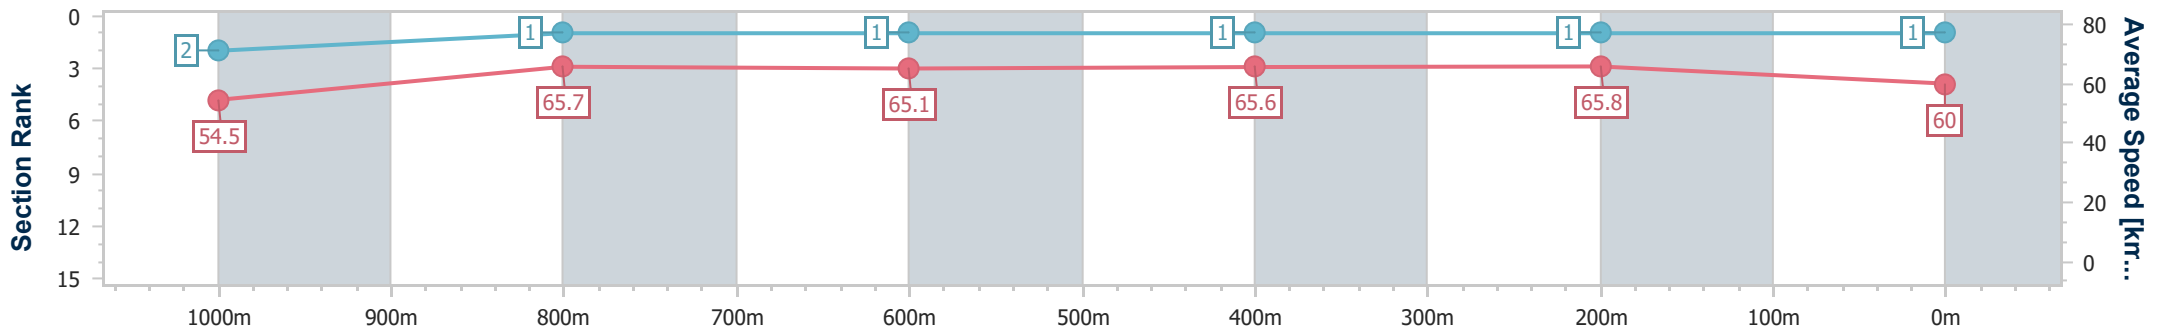

15 June 2024 - 12:20

Track Rating: Good 4, Weather: Fine, Rail Position: +4.5m Entire

BRISBANE RACING CLUB

Section	Overall	1000m	800m	600m	400m	200m
Section Times	1:09.66 [1] (0:13.19)	0:56.47 [2] (0:11.12)	0:45.35 [1] (0:11.19)	0:34.16 [1] (0:11.20)	0:22.96 [1] (0:10.98)	0:11.98 [1] (0:11.98)
Average Speed [km/h]	54.5	65.7	65.1	65.6	65.8	60.0
Top Speed [km/h]	69.1	69.5	66.2	67.2	67.6	63.2
Avg. Dist. to Rail [m]	5.3	3.1	2.6	4.1	1.7	0.3
Avg. Stride Freq. [Hz]	2.3	2.3	2.2	2.3	2.3	2.3
Avg. Stride Length [m]	6.5	8.0	8.0	8.0	7.8	7.3