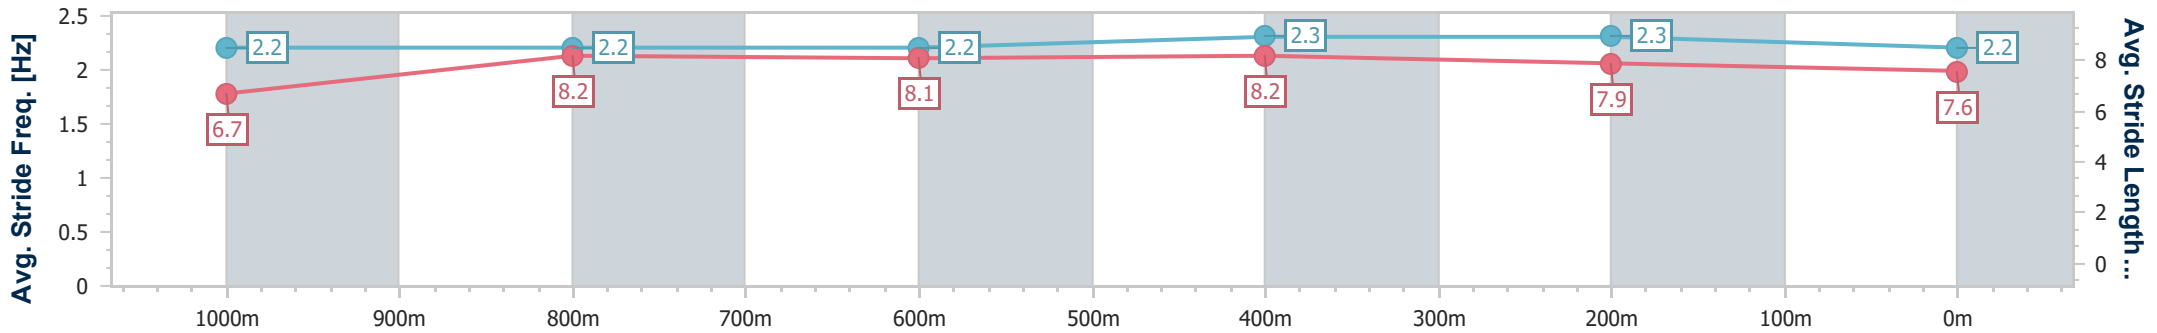

Eagle Farm QLD Professional

Race 2: MAKER'S MARK HINKLER HANDICAP - 1200m

15 June 2024 - 12:20

Track Rating: Good 4, Weather: Fine, Rail Position: +4.5m Entire

BRISBANE RACING CLUB

Section	Overall	1000m	800m	600m	400m	200m
Section Times	1:10.02 [9] (0:13.52)	0:56.50 [6] (0:11.20)	0:45.30 [6] (0:11.36)	0:33.94 [6] (0:11.01)	0:22.93 [5] (0:10.96)	0:11.97 [6] (0:11.97)
Average Speed [km/h]	53.3	65.3	63.6	66.1	65.7	60.3
Top Speed [km/h]	65.5	66.4	64.8	67.5	67.2	63.4
Avg. Dist. to Rail [m]	3.9	2.5	1.6	2.1	4.7	4.0
Avg. Stride Freq. [Hz]	2.2	2.2	2.2	2.3	2.3	2.2
Avg. Stride Length [m]	6.7	8.2	8.1	8.2	7.9	7.6