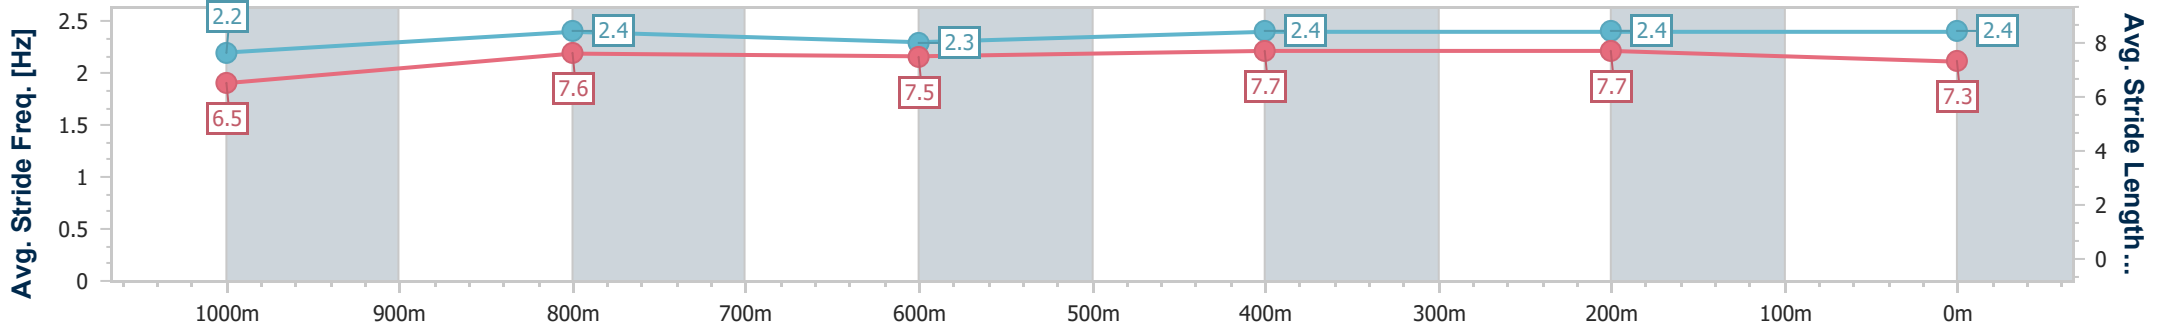

Eagle Farm QLD Professional

Race 2: MAKER'S MARK HINKLER HANDICAP - 1200m

15 June 2024 - 12:20

Track Rating: Good 4, Weather: Fine, Rail Position: +4.5m Entire

BRISBANE RACING CLUB

Section	Overall	1000m	800m	600m	400m	200m
Section Times	1:09.77 [2] (0:13.83)	0:55.94 [9] (0:11.17)	0:44.77 [9] (0:11.41)	0:33.36 [9] (0:11.02)	0:22.34 [8] (0:10.79)	0:11.55 [10] (0:11.55)
Average Speed [km/h]	52.0	65.2	63.4	66.3	66.7	62.4
Top Speed [km/h]	65.2	66.5	64.1	68.1	68.0	64.1
Avg. Dist. to Rail [m]	5.4	1.8	1.5	2.3	2.8	4.7
Avg. Stride Freq. [Hz]	2.2	2.4	2.3	2.4	2.4	2.4
Avg. Stride Length [m]	6.5	7.6	7.5	7.7	7.7	7.3