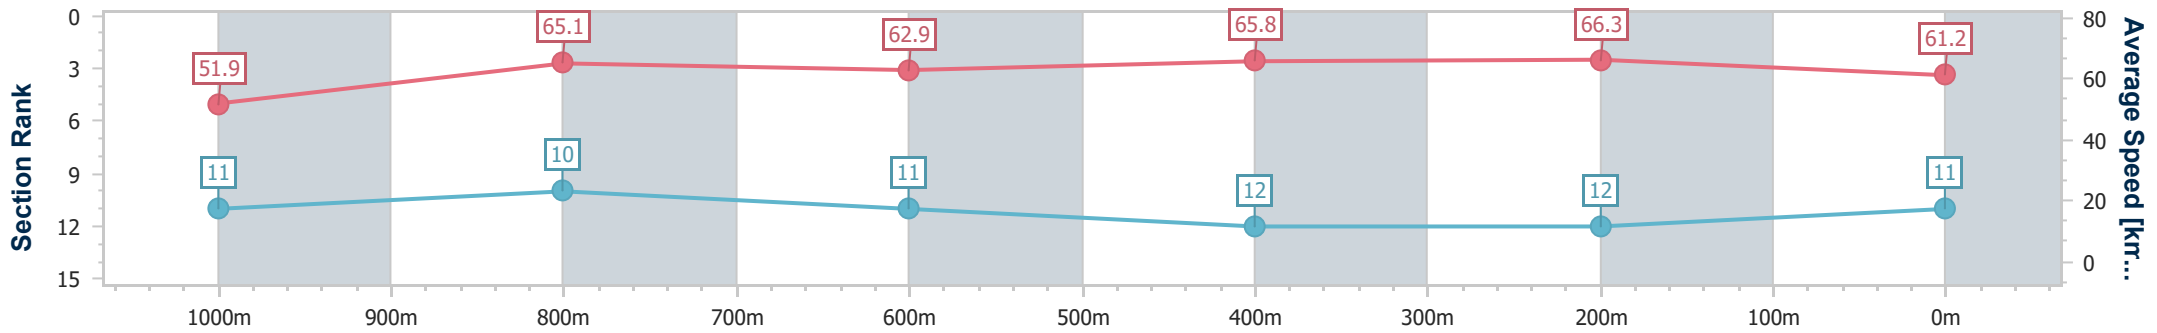

- [] Ranking at each section and finish
- .-.- No data available at this section
- NA No data available

Horse/Jockey Name	Irish Songs
Final Rank	11
Fastest Section Time (Section)	0:10.82 (400m)
Top Speed [km/h] (Section)	67.8 (1000m)
Race State	Finished

Eagle Farm QLD Professional

Race 2: MAKER'S MARK HINKLER HANDICAP - 1200m

15 June 2024 - 12:20

Track Rating: Good 4, Weather: Fine, Rail Position: +4.5m Entire

BRISBANE RACING CLUB

Section	Overall	1000m	800m	600m	400m	200m
Section Times	1:10.17 [11] (0:13.94)	0:56.23 [11] (0:11.08)	0:45.15 [10] (0:11.51)	0:33.64 [11] (0:11.03)	0:22.61 [12] (0:10.82)	0:11.79 [12] (0:11.79)
Average Speed [km/h]	51.9	65.1	62.9	65.8	66.3	61.2
Top Speed [km/h]	65.6	67.8	63.8	67.2	67.4	65.3
Avg. Dist. to Rail [m]	3.2	1.0	1.1	1.5	2.3	2.0
Avg. Stride Freq. [Hz]	2.2	2.3	2.3	2.3	2.4	2.3
Avg. Stride Length [m]	6.4	7.8	7.7	7.9	7.8	7.4

- [] Ranking at each section and finish
- .-.- No data available at this section
- NA No data available

Horse/Jockey Name	Maximum Vortex
Final Rank	12
Fastest Section Time (Section)	0:11.12 (1000m)
Top Speed [km/h] (Section)	68.0 (Overall)
Race State	Finished