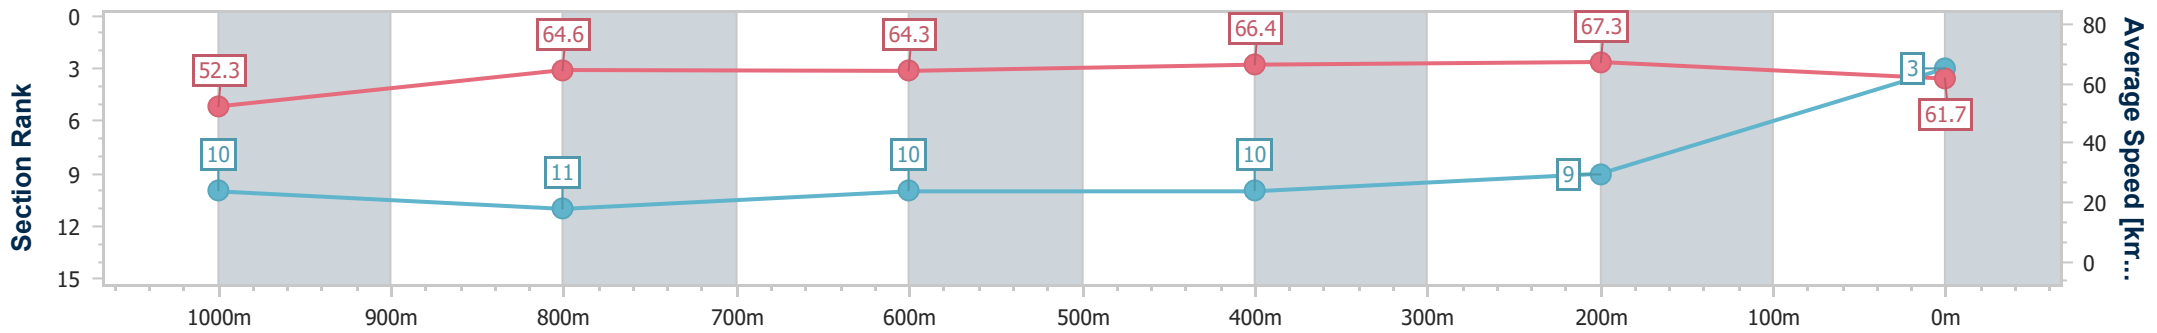

Eagle Farm QLD Professional

Race 2: MAKER'S MARK HINKLER HANDICAP - 1200m

15 June 2024 - 12:20

Track Rating: Good 4, Weather: Fine, Rail Position: +4.5m Entire

BRISBANE RACING CLUB

Section	Overall	1000m	800m	600m	400m	200m
Section Times	1:09.79 [3] (0:13.84)	0:55.95 [10] (0:11.26)	0:44.69 [11] (0:11.35)	0:33.34 [10] (0:11.00)	0:22.34 [10] (0:10.68)	0:11.66 [9] (0:11.66)
Average Speed [km/h]	52.3	64.6	64.3	66.4	67.3	61.7
Top Speed [km/h]	65.3	66.6	65.7	69.1	69.5	66.8
Avg. Dist. to Rail [m]	7.2	3.0	2.0	3.1	4.9	5.5
Avg. Stride Freq. [Hz]	2.3	2.5	2.4	2.4	2.6	2.5
Avg. Stride Length [m]	6.2	7.2	7.5	7.6	7.3	7.0