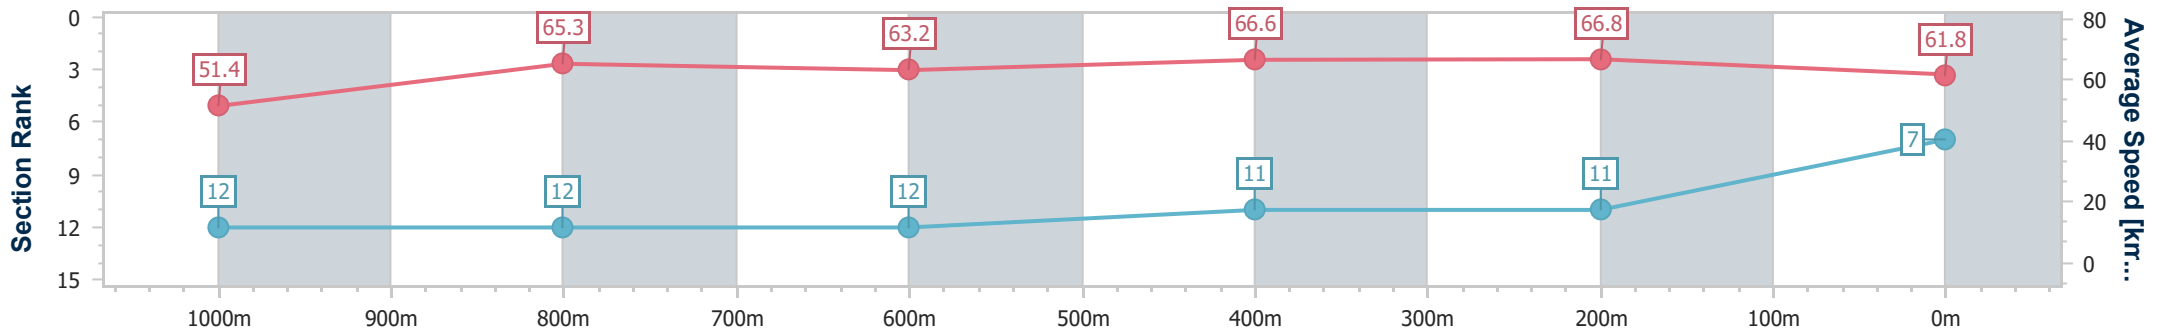

Eagle Farm QLD Professional

Race 2: MAKER'S MARK HINKLER HANDICAP - 1200m

15 June 2024 - 12:20

Track Rating: Good 4, Weather: Fine, Rail Position: +4.5m Entire

BRISBANE RACING CLUB

Section	Overall	1000m	800m	600m	400m	200m
Section Times	1:09.91 [7] (0:14.09)	0:55.82 [12] (0:11.13)	0:44.69 [12] (0:11.37)	0:33.32 [12] (0:10.89)	0:22.43 [11] (0:10.80)	0:11.63 [11] (0:11.63)
Average Speed [km/h]	51.4	65.3	63.2	66.6	66.8	61.8
Top Speed [km/h]	65.9	66.6	64.4	68.2	68.2	65.8
Avg. Dist. to Rail [m]	4.8	2.0	0.5	1.1	4.8	6.7
Avg. Stride Freq. [Hz]	2.2	2.3	2.2	2.3	2.4	2.3
Avg. Stride Length [m]	6.5	7.9	7.9	8.0	7.8	7.3

- [] Ranking at each section and finish
- .-.- No data available at this section
- NA No data available

Horse/Jockey Name	Ef Troop
Final Rank	8
Fastest Section Time (Section)	0:10.93 (400m)
Top Speed [km/h] (Section)	68.5 (600m)
Race State	Finished