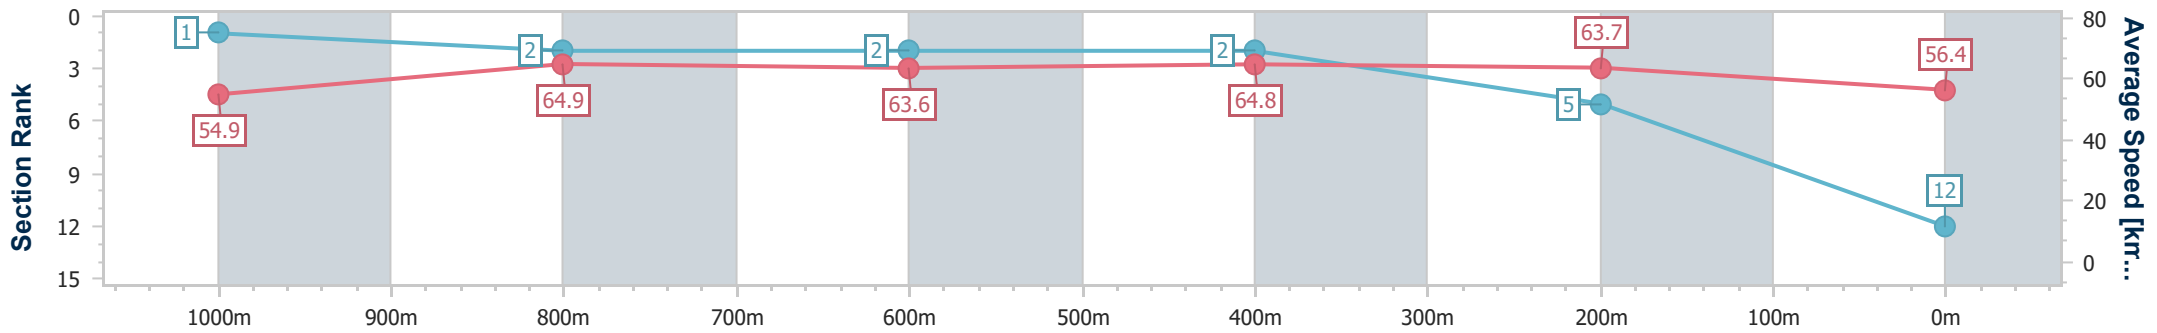

- [] Ranking at each section and finish
- .-.- No data available at this section
- NA No data available

Horse/Jockey Name	Maximum Vortex
Final Rank	12
Fastest Section Time (Section)	0:11.12 (1000m)
Top Speed [km/h] (Section)	68.0 (Overall)
Race State	Finished

Eagle Farm QLD Professional

Race 2: MAKER'S MARK HINKLER HANDICAP - 1200m

15 June 2024 - 12:20

Track Rating: Good 4, Weather: Fine, Rail Position: +4.5m Entire

BRISBANE RACING CLUB

Section	Overall	1000m	800m	600m	400m	200m
Section Times	1:10.78 [12] (0:13.19)	0:57.59 [1] (0:11.12)	0:46.47 [2] (0:11.27)	0:35.20 [2] (0:11.15)	0:24.05 [2] (0:11.28)	0:12.77 [5] (0:12.77)
Average Speed [km/h]	54.9	64.9	63.6	64.8	63.7	56.4
Top Speed [km/h]	68.0	67.7	64.4	65.9	66.4	60.3
Avg. Dist. to Rail [m]	7.6	0.5	0.6	0.5	1.3	0.7
Avg. Stride Freq. [Hz]	2.4	2.4	2.4	2.4	2.4	2.3
Avg. Stride Length [m]	6.2	7.5	7.5	7.4	7.3	6.8

- [] Ranking at each section and finish
- .-.- No data available at this section
- NA No data available