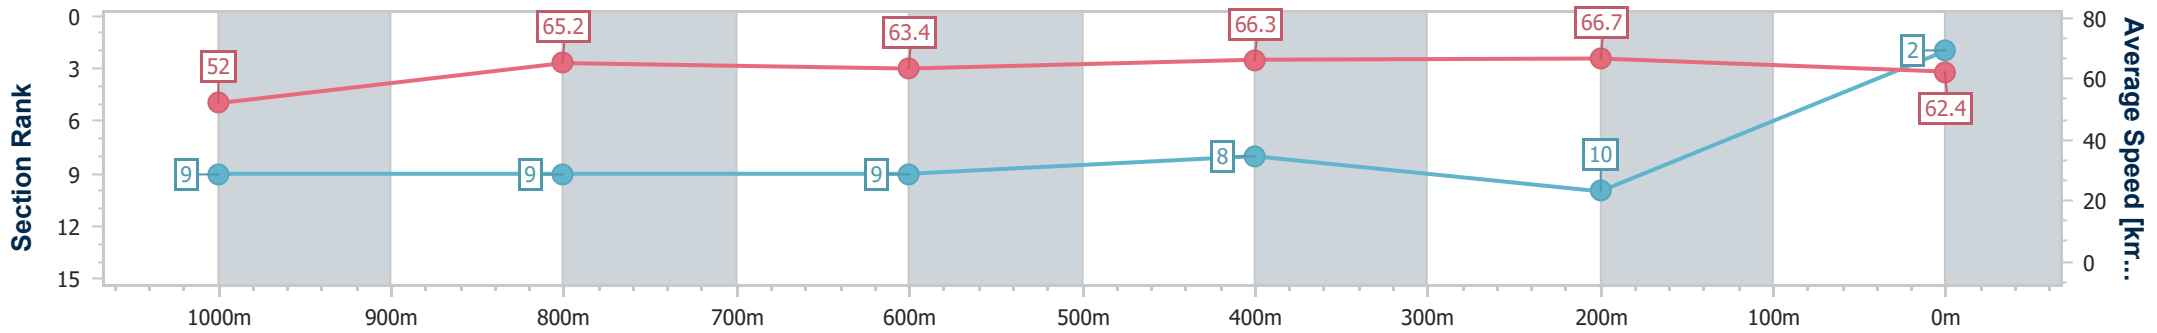

Eagle Farm QLD Professional

Race 2: MAKER'S MARK HINKLER HANDICAP - 1200m

15 June 2024 - 12:20

Track Rating: Good 4, Weather: Fine, Rail Position: +4.5m Entire

BRISBANE RACING CLUB

Section	Overall	1000m	800m	600m	400m	200m
Section Times	1:09.77 [2] (0:13.83)	0:55.94 [9] (0:11.17)	0:44.77 [9] (0:11.41)	0:33.36 [9] (0:11.02)	0:22.34 [8] (0:10.79)	0:11.55 [10] (0:11.55)
Average Speed [km/h]	52.0	65.2	63.4	66.3	66.7	62.4
Top Speed [km/h]	65.2	66.5	64.1	68.1	68.0	64.1
Avg. Dist. to Rail [m]	5.4	1.8	1.5	2.3	2.8	4.7
Avg. Stride Freq. [Hz]	2.2	2.4	2.3	2.4	2.4	2.4
Avg. Stride Length [m]	6.5	7.6	7.5	7.7	7.7	7.3