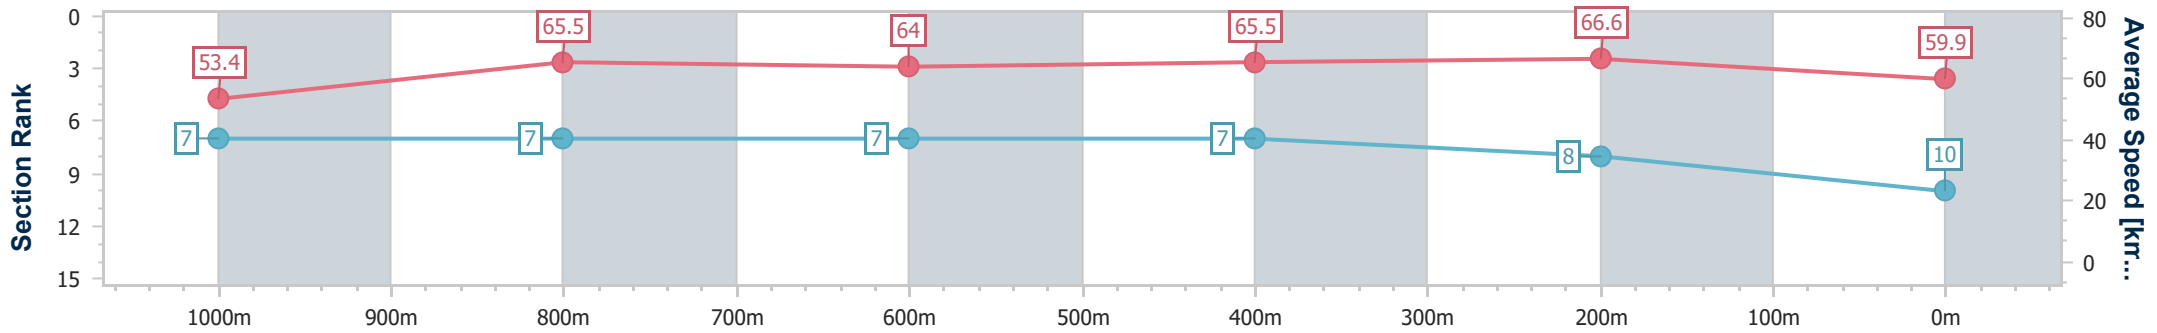

Eagle Farm QLD Professional

Race 2: MAKER'S MARK HINKLER HANDICAP - 1200m

15 June 2024 - 12:20

Track Rating: Good 4, Weather: Fine, Rail Position: +4.5m Entire

BRISBANE RACING CLUB

Section	Overall	1000m	800m	600m	400m	200m
Section Times	1:10.09 [10] (0:13.56)	0:56.53 [7] (0:11.17)	0:45.36 [7] (0:11.39)	0:33.97 [7] (0:11.15)	0:22.82 [7] (0:10.81)	0:12.01 [8] (0:12.01)
Average Speed [km/h]	53.4	65.5	64.0	65.5	66.6	59.9
Top Speed [km/h]	66.4	66.4	65.2	67.3	68.2	63.4
Avg. Dist. to Rail [m]	6.2	3.4	2.7	3.1	4.0	3.4
Avg. Stride Freq. [Hz]	2.2	2.4	2.3	2.4	2.4	2.3
Avg. Stride Length [m]	6.7	7.7	7.7	7.7	7.7	7.2

- [] Ranking at each section and finish
- .-.- No data available at this section
- NA No data available

Horse/Jockey Name	Irish Songs
Final Rank	11
Fastest Section Time (Section)	0:10.82 (400m)
Top Speed [km/h] (Section)	67.8 (1000m)
Race State	Finished