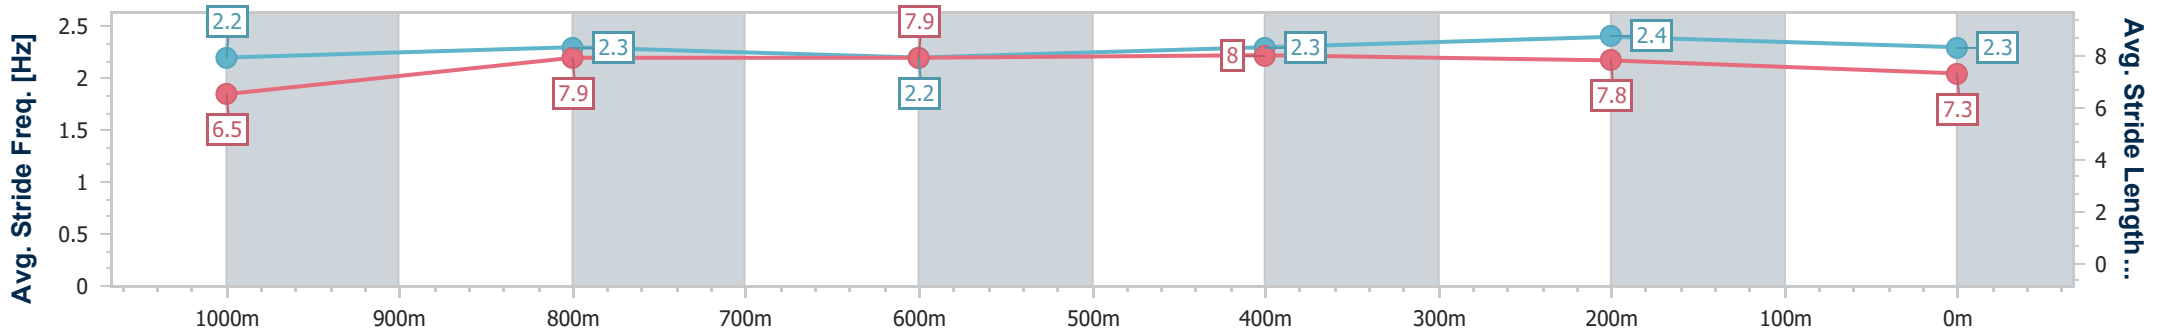

Eagle Farm QLD Professional

Race 2: MAKER'S MARK HINKLER HANDICAP - 1200m

15 June 2024 - 12:20

Track Rating: Good 4, Weather: Fine, Rail Position: +4.5m Entire

BRISBANE RACING CLUB

Section	Overall	1000m	800m	600m	400m	200m
Section Times	1:09.91 [7] (0:14.09)	0:55.82 [12] (0:11.13)	0:44.69 [12] (0:11.37)	0:33.32 [12] (0:10.89)	0:22.43 [11] (0:10.80)	0:11.63 [11] (0:11.63)
Average Speed [km/h]	51.4	65.3	63.2	66.6	66.8	61.8
Top Speed [km/h]	65.9	66.6	64.4	68.2	68.2	65.8
Avg. Dist. to Rail [m]	4.8	2.0	0.5	1.1	4.8	6.7
Avg. Stride Freq. [Hz]	2.2	2.3	2.2	2.3	2.4	2.3
Avg. Stride Length [m]	6.5	7.9	7.9	8.0	7.8	7.3

- [] Ranking at each section and finish
- .-.- No data available at this section
- NA No data available

Horse/Jockey Name	Ef Troop
Final Rank	8
Fastest Section Time (Section)	0:10.93 (400m)
Top Speed [km/h] (Section)	68.5 (600m)
Race State	Finished