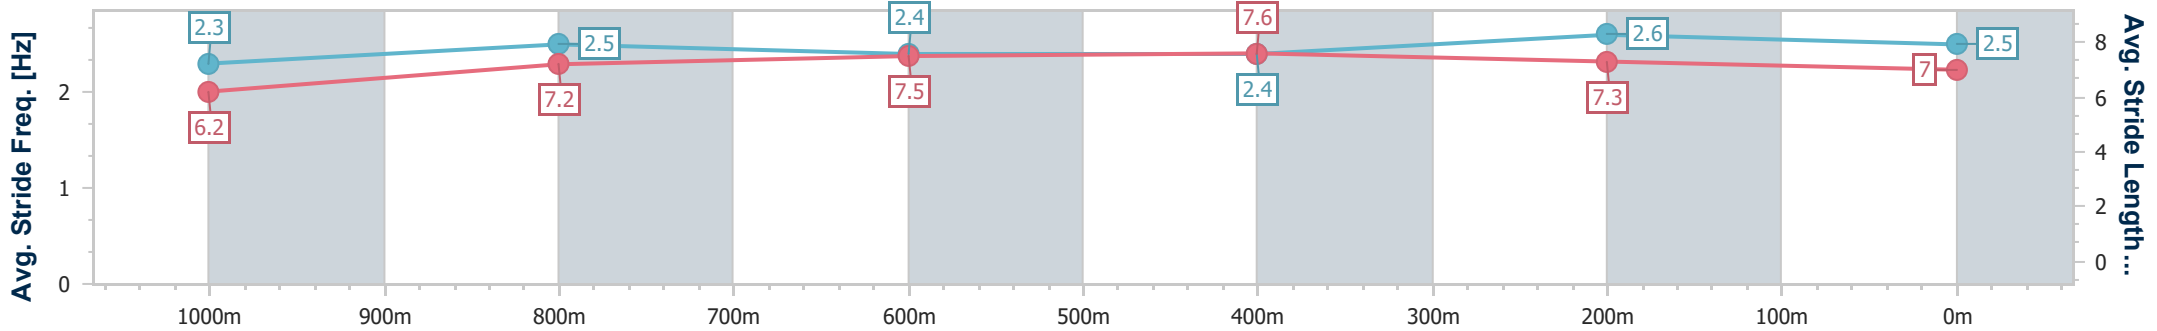

Eagle Farm QLD Professional

Race 2: MAKER'S MARK HINKLER HANDICAP - 1200m

15 June 2024 - 12:20

Track Rating: Good 4, Weather: Fine, Rail Position: +4.5m Entire

BRISBANE RACING CLUB

Section	Overall	1000m	800m	600m	400m	200m
Section Times	1:09.79 [3] (0:13.84)	0:55.95 [10] (0:11.26)	0:44.69 [11] (0:11.35)	0:33.34 [10] (0:11.00)	0:22.34 [10] (0:10.68)	0:11.66 [9] (0:11.66)
Average Speed [km/h]	52.3	64.6	64.3	66.4	67.3	61.7
Top Speed [km/h]	65.3	66.6	65.7	69.1	69.5	66.8
Avg. Dist. to Rail [m]	7.2	3.0	2.0	3.1	4.9	5.5
Avg. Stride Freq. [Hz]	2.3	2.5	2.4	2.4	2.6	2.5
Avg. Stride Length [m]	6.2	7.2	7.5	7.6	7.3	7.0