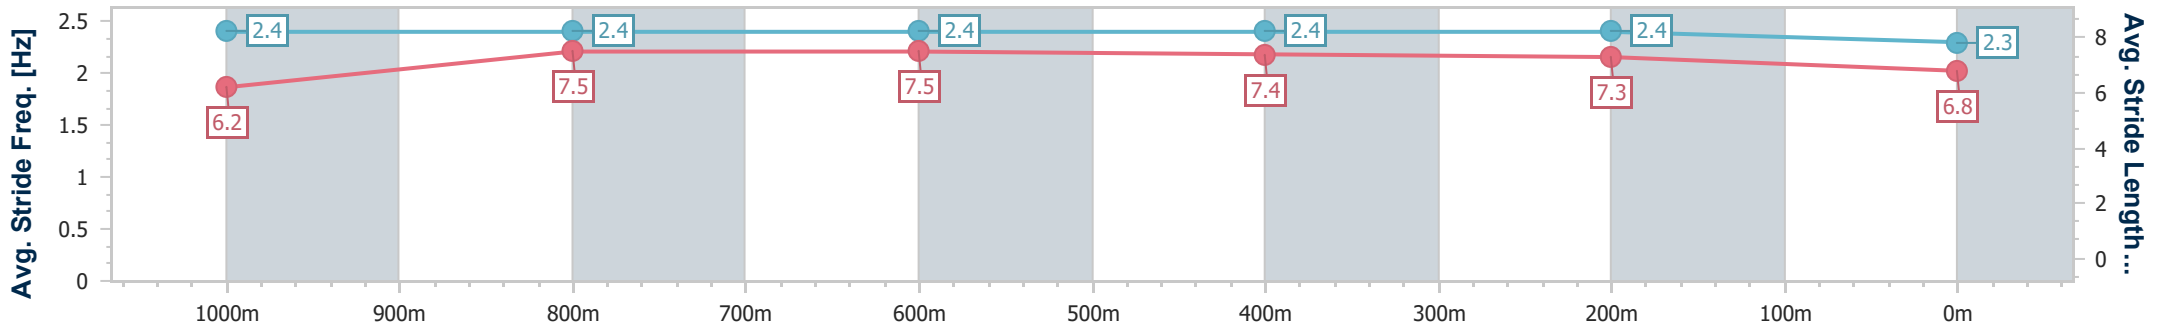

- [] Ranking at each section and finish
- .-.- No data available at this section
- NA No data available

Horse/Jockey Name	Maximum Vortex
Final Rank	12
Fastest Section Time (Section)	0:11.12 (1000m)
Top Speed [km/h] (Section)	68.0 (Overall)
Race State	Finished

Eagle Farm QLD Professional

Race 2: MAKER'S MARK HINKLER HANDICAP - 1200m

15 June 2024 - 12:20

Track Rating: Good 4, Weather: Fine, Rail Position: +4.5m Entire

BRISBANE RACING CLUB

Section	Overall	1000m	800m	600m	400m	200m
Section Times	1:10.78 [12] (0:13.19)	0:57.59 [1] (0:11.12)	0:46.47 [2] (0:11.27)	0:35.20 [2] (0:11.15)	0:24.05 [2] (0:11.28)	0:12.77 [5] (0:12.77)
Average Speed [km/h]	54.9	64.9	63.6	64.8	63.7	56.4
Top Speed [km/h]	68.0	67.7	64.4	65.9	66.4	60.3
Avg. Dist. to Rail [m]	7.6	0.5	0.6	0.5	1.3	0.7
Avg. Stride Freq. [Hz]	2.4	2.4	2.4	2.4	2.4	2.3
Avg. Stride Length [m]	6.2	7.5	7.5	7.4	7.3	6.8

- [] Ranking at each section and finish
- .-.- No data available at this section
- NA No data available