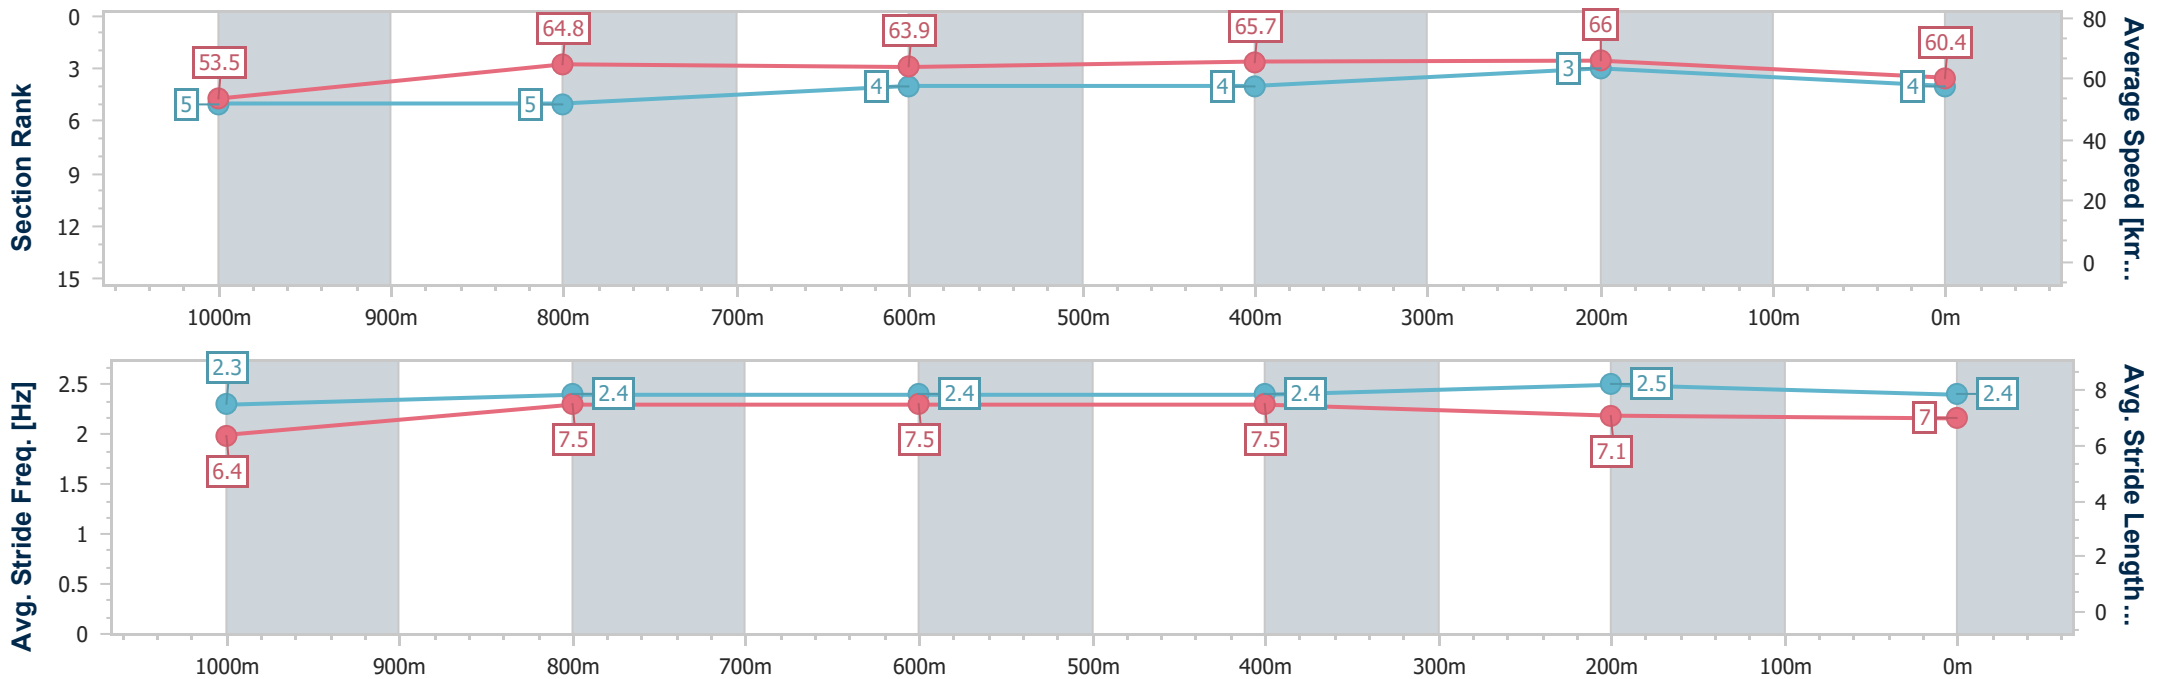

Eagle Farm QLD Professional

Race 2: MAKER'S MARK HINKLER HANDICAP - 1200m

15 June 2024 - 12:20

Track Rating: Good 4, Weather: Fine, Rail Position: +4.5m Entire

BRISBANE RACING CLUB

Section	Overall	1000m	800m	600m	400m	200m
Section Times	1:09.79 [4] (0:13.48)	0:56.31 [5] (0:11.22)	0:45.09 [5] (0:11.24)	0:33.85 [4] (0:11.06)	0:22.79 [4] (0:10.89)	0:11.90 [3] (0:11.90)
Average Speed [km/h]	53.5	64.8	63.9	65.7	66.0	60.4
Top Speed [km/h]	67.2	66.3	65.7	67.4	67.6	64.9
Avg. Dist. to Rail [m]	1.6	1.7	0.6	1.6	2.4	0.9
Avg. Stride Freq. [Hz]	2.3	2.4	2.4	2.4	2.5	2.4
Avg. Stride Length [m]	6.4	7.5	7.5	7.5	7.1	7.0