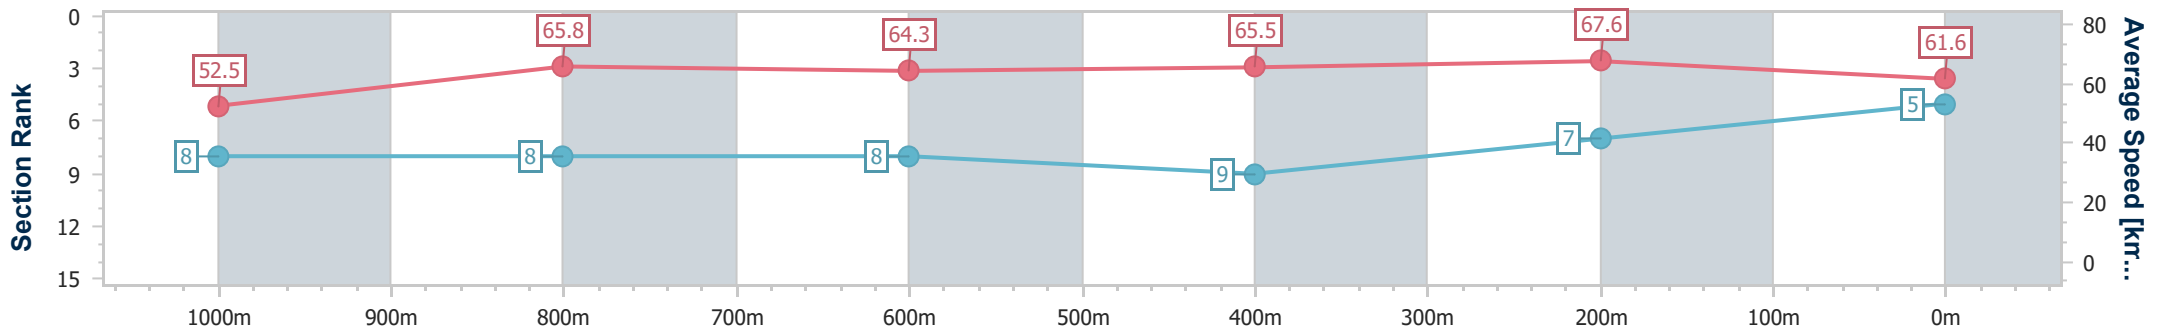

Eagle Farm QLD Professional

Race 2: MAKER'S MARK HINKLER HANDICAP - 1200m

15 June 2024 - 12:20

Track Rating: Good 4, Weather: Fine, Rail Position: +4.5m Entire

BRISBANE RACING CLUB

Section	Overall	1000m	800m	600m	400m	200m
Section Times	1:09.81 [5] (0:13.74)	0:56.07 [8] (0:11.17)	0:44.90 [8] (0:11.38)	0:33.52 [8] (0:11.14)	0:22.38 [9] (0:10.65)	0:11.73 [7] (0:11.73)
Average Speed [km/h]	52.5	65.8	64.3	65.5	67.6	61.6
Top Speed [km/h]	64.8	68.1	64.9	69.0	69.8	64.7
Avg. Dist. to Rail [m]	8.6	4.5	2.8	3.2	2.9	3.5
Avg. Stride Freq. [Hz]	2.3	2.3	2.2	2.3	2.4	2.3
Avg. Stride Length [m]	6.4	7.9	8.0	8.0	7.8	7.3