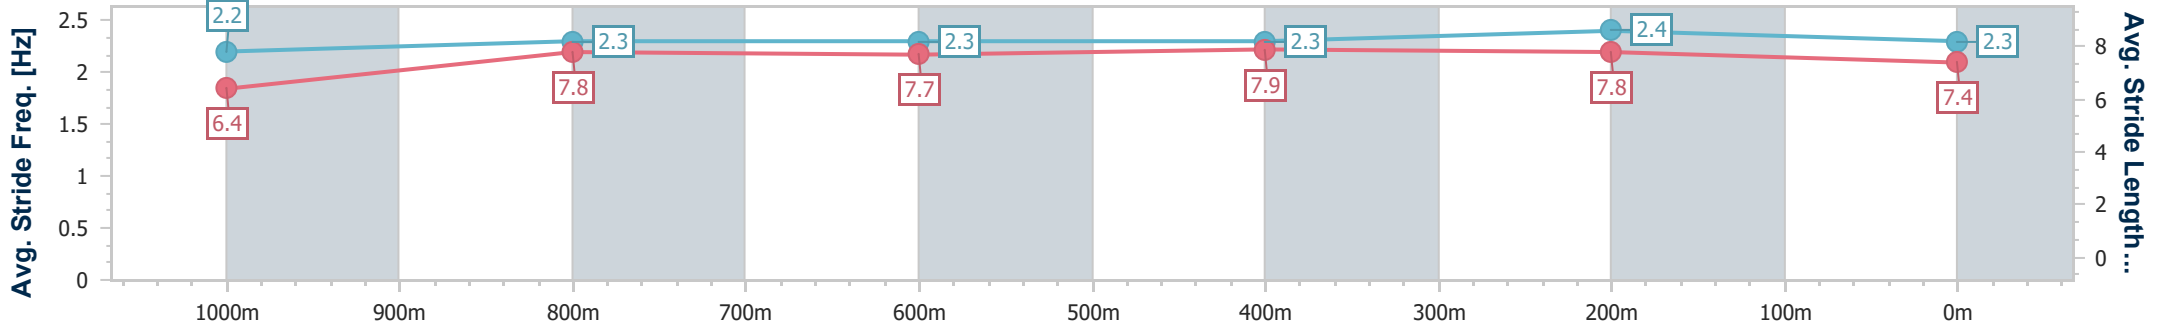

- [] Ranking at each section and finish
- .-.- No data available at this section
- NA No data available

Horse/Jockey Name	Irish Songs
Final Rank	11
Fastest Section Time (Section)	0:10.82 (400m)
Top Speed [km/h] (Section)	67.8 (1000m)
Race State	Finished

Eagle Farm QLD Professional

Race 2: MAKER'S MARK HINKLER HANDICAP - 1200m

15 June 2024 - 12:20

Track Rating: Good 4, Weather: Fine, Rail Position: +4.5m Entire

BRISBANE RACING CLUB

Section	Overall	1000m	800m	600m	400m	200m
Section Times	1:10.17 [11] (0:13.94)	0:56.23 [11] (0:11.08)	0:45.15 [10] (0:11.51)	0:33.64 [11] (0:11.03)	0:22.61 [12] (0:10.82)	0:11.79 [12] (0:11.79)
Average Speed [km/h]	51.9	65.1	62.9	65.8	66.3	61.2
Top Speed [km/h]	65.6	67.8	63.8	67.2	67.4	65.3
Avg. Dist. to Rail [m]	3.2	1.0	1.1	1.5	2.3	2.0
Avg. Stride Freq. [Hz]	2.2	2.3	2.3	2.3	2.4	2.3
Avg. Stride Length [m]	6.4	7.8	7.7	7.9	7.8	7.4

- [] Ranking at each section and finish
- .-.- No data available at this section
- NA No data available

Horse/Jockey Name	Maximum Vortex
Final Rank	12
Fastest Section Time (Section)	0:11.12 (1000m)
Top Speed [km/h] (Section)	68.0 (Overall)
Race State	Finished