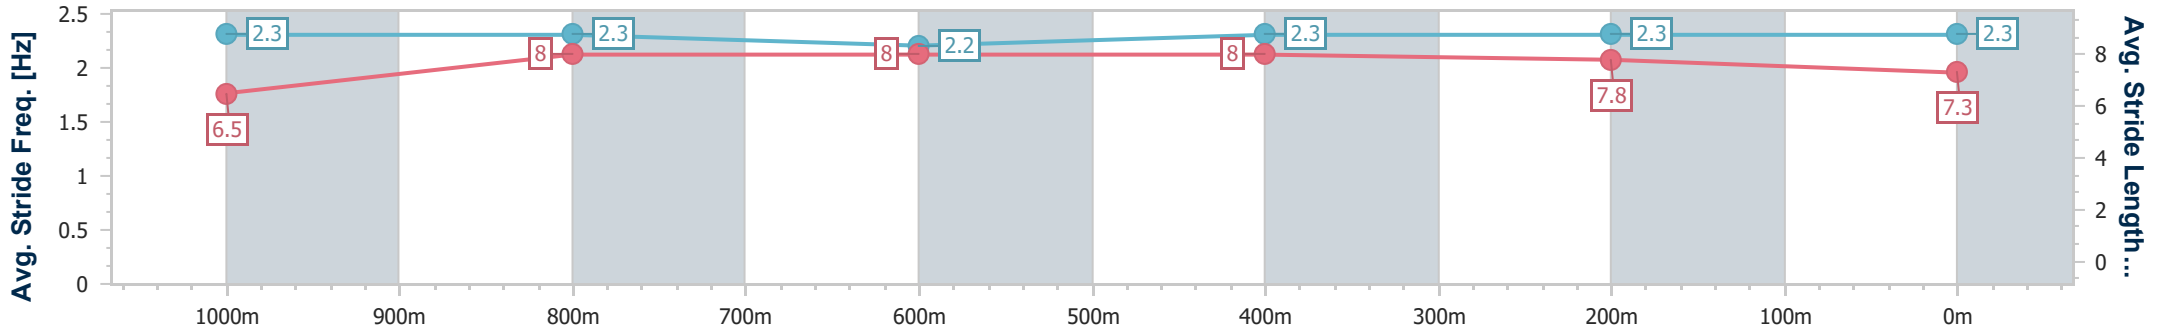

15 June 2024 - 12:20

Track Rating: Good 4, Weather: Fine, Rail Position: +4.5m Entire

BRISBANE RACING CLUB

Section	Overall	1000m	800m	600m	400m	200m
Section Times	1:09.66 [1] (0:13.19)	0:56.47 [2] (0:11.12)	0:45.35 [1] (0:11.19)	0:34.16 [1] (0:11.20)	0:22.96 [1] (0:10.98)	0:11.98 [1] (0:11.98)
Average Speed [km/h]	54.5	65.7	65.1	65.6	65.8	60.0
Top Speed [km/h]	69.1	69.5	66.2	67.2	67.6	63.2
Avg. Dist. to Rail [m]	5.3	3.1	2.6	4.1	1.7	0.3
Avg. Stride Freq. [Hz]	2.3	2.3	2.2	2.3	2.3	2.3
Avg. Stride Length [m]	6.5	8.0	8.0	8.0	7.8	7.3