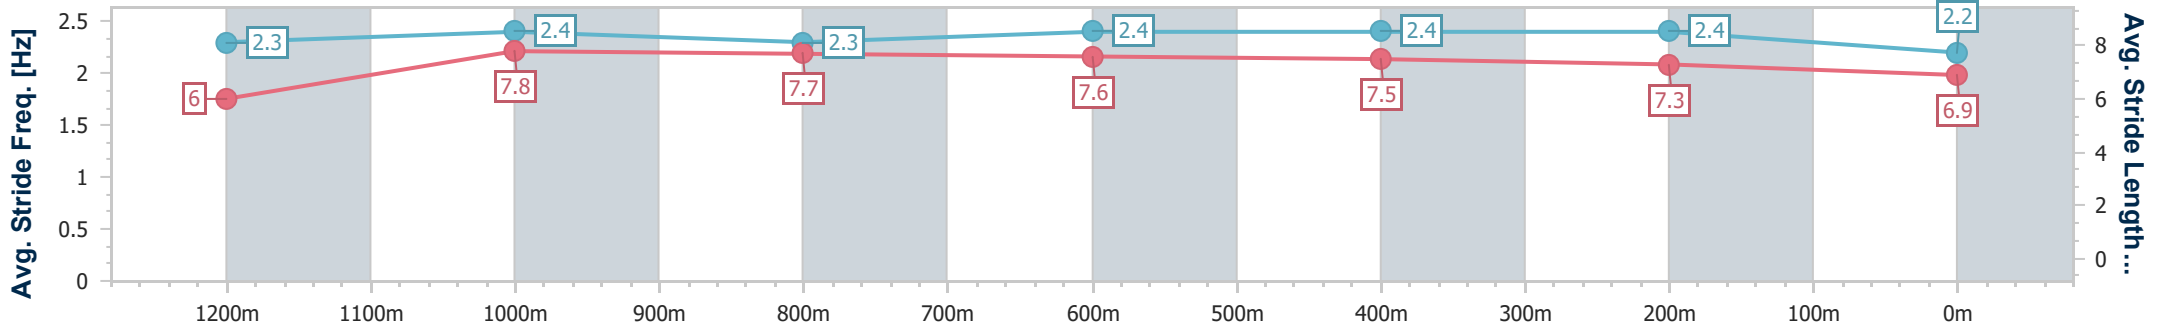

Eagle Farm QLD Professional

Race 7: MAGIC MILLIONS DANE RIPPER STAKES - 1300m

15 June 2024 - 15:19

Track Rating: Good 3, Weather: Fine, Rail Position: +4.5m Entire

BRISBANE RACING CLUB

Section	Overall	1200m	1000m	800m	600m	400m	200m
Section Times	1:16.26 [9] (0:07.27)	1:08.99 [1] (0:10.74)	0:58.25 [1] (0:11.10)	0:47.15 [1] (0:11.24)	0:35.91 [1] (0:11.42)	0:24.49 [1] (0:11.47)	0:13.02 [2] (0:13.02)
Average Speed [km/h]	50.1	67.0	65.4	64.4	63.7	62.9	55.2
Top Speed [km/h]	64.0	68.8	66.7	65.6	65.0	65.2	60.4
Avg. Dist. to Rail [m]	10.8	2.2	1.3	2.1	1.9	6.2	4.7
Avg. Stride Freq. [Hz]	2.3	2.4	2.3	2.4	2.4	2.4	2.2
Avg. Stride Length [m]	6.0	7.8	7.7	7.6	7.5	7.3	6.9

- [] Ranking at each section and finish
- .-.- No data available at this section
- NA No data available

Horse/Jockey Name	Revolutionary Miss
Final Rank	10
Fastest Section Time (Section)	0:07.59 (Overall)
Top Speed [km/h] (Section)	68.0 (1200m)
Race State	Finished