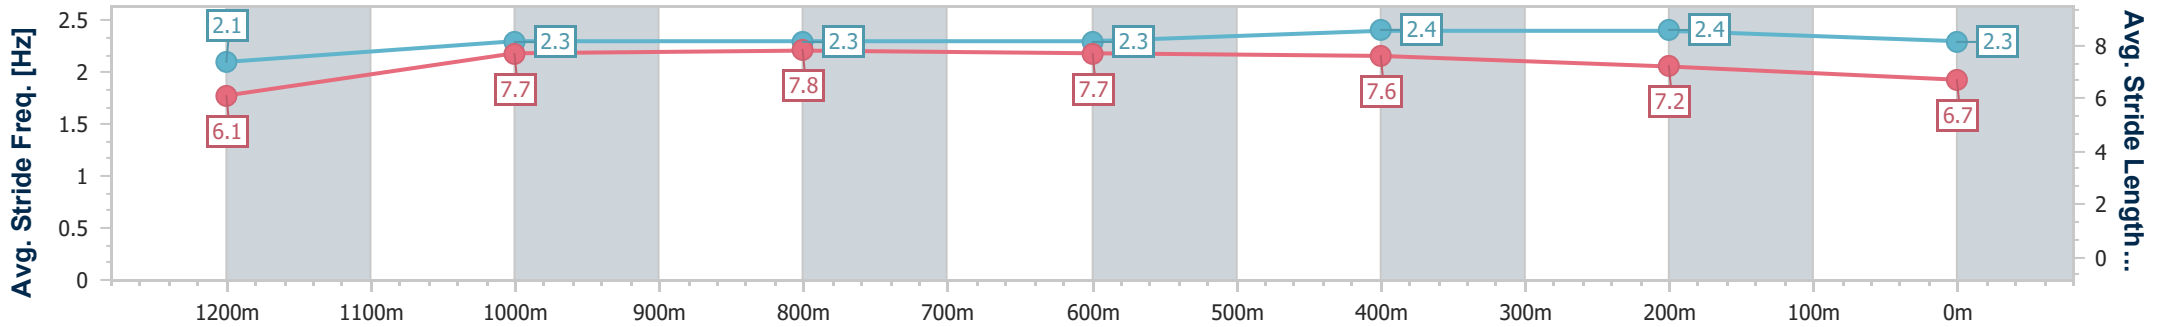

Eagle Farm QLD Professional

Race 7: MAGIC MILLIONS DANE RIPPER STAKES - 1300m

15 June 2024 - 15:19

Track Rating: Good 3, Weather: Fine, Rail Position: +4.5m Entire

BRISBANE RACING CLUB

Section	Overall	1200m	1000m	800m	600m	400m	200m
Section Times	1:16.85 [11] (0:07.71)	1:09.14 [6] (0:11.14)	0:58.00 [7] (0:11.00)	0:47.00 [7] (0:11.18)	0:35.82 [7] (0:11.21)	0:24.61 [7] (0:11.38)	0:13.23 [10] (0:13.23)
Average Speed [km/h]	47.3	64.6	65.9	64.4	64.4	63.4	54.4
Top Speed [km/h]	62.6	65.9	67.1	65.8	64.9	64.6	60.8
Avg. Dist. to Rail [m]	8.9	2.2	1.3	0.5	0.9	3.7	3.2
Avg. Stride Freq. [Hz]	2.1	2.3	2.3	2.3	2.4	2.4	2.3
Avg. Stride Length [m]	6.1	7.7	7.8	7.7	7.6	7.2	6.7