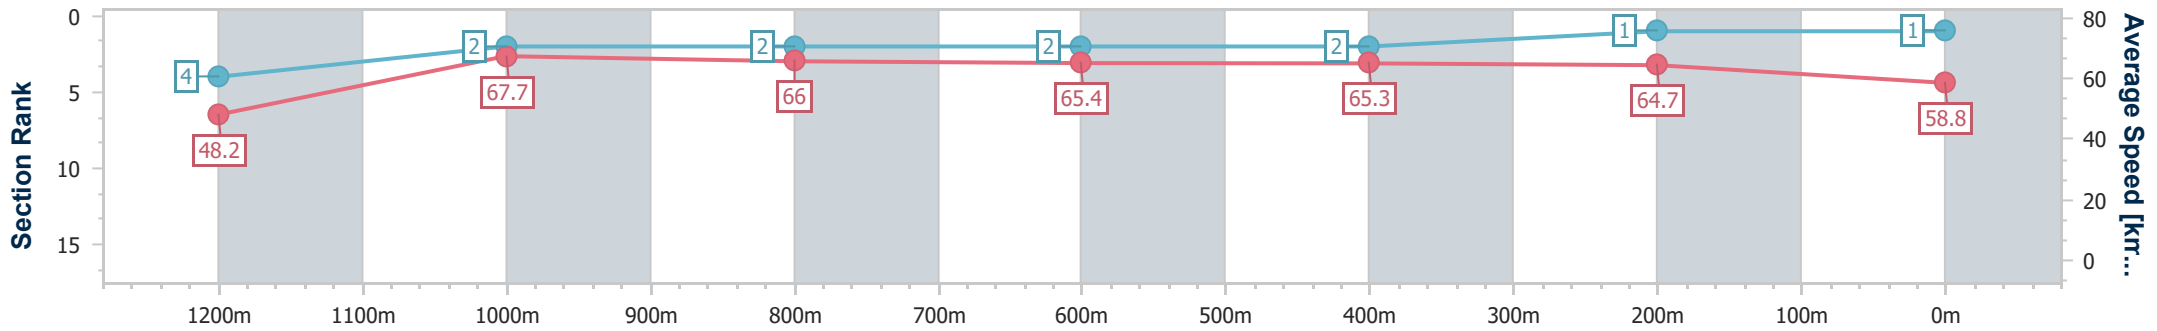

Eagle Farm QLD Professional

Race 7: MAGIC MILLIONS DANE RIPPER STAKES - 1300m

15 June 2024 - 15:19

Track Rating: Good 3, Weather: Fine, Rail Position: +4.5m Entire

BRISBANE RACING CLUB

Section	Overall	1200m	1000m	800m	600m	400m	200m
Section Times	1:15.17 [1] (0:07.61)	1:07.56 [4] (0:10.69)	0:56.87 [2] (0:11.04)	0:45.83 [2] (0:11.19)	0:34.64 [2] (0:11.25)	0:23.39 [2] (0:11.11)	0:12.28 [1] (0:12.28)
Average Speed [km/h]	48.2	67.7	66.0	65.4	65.3	64.7	58.8
Top Speed [km/h]	65.2	68.9	67.2	66.0	66.6	67.0	62.6
Avg. Dist. to Rail [m]	15.1	5.4	3.1	3.5	4.1	7.6	6.7
Avg. Stride Freq. [Hz]	2.2	2.4	2.4	2.4	2.4	2.4	2.2
Avg. Stride Length [m]	6.0	7.7	7.7	7.7	7.7	7.6	7.2