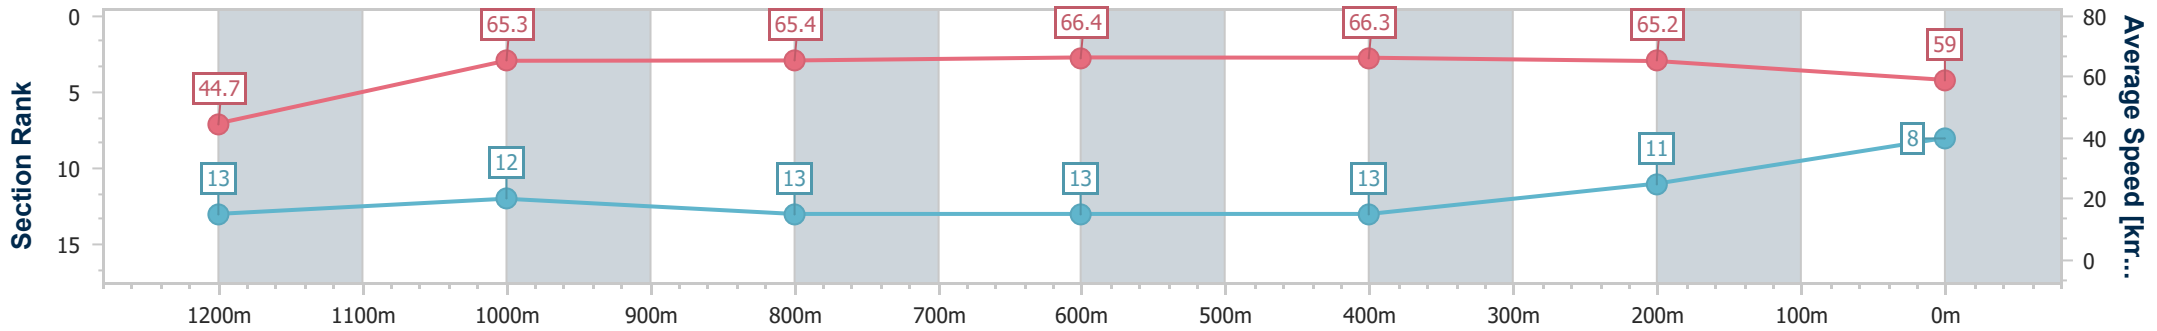

- [] Ranking at each section and finish
- .-.- No data available at this section
- NA No data available

Horse/Jockey Name	Vienna Princess
Final Rank	8
Fastest Section Time (Section)	0:08.23 (Overall)
Top Speed [km/h] (Section)	67.6 (800m)
Race State	Finished

Eagle Farm QLD Professional

Race 7: MAGIC MILLIONS DANE RIPPER STAKES - 1300m

15 June 2024 - 15:19

Track Rating: Good 3, Weather: Fine, Rail Position: +4.5m Entire

BRISBANE RACING CLUB

Section	Overall	1200m	1000m	800m	600m	400m	200m
Section Times	1:15.84 [8] (0:08.23)	1:07.61 [13] (0:11.09)	0:56.52 [12] (0:11.19)	0:45.33 [13] (0:11.03)	0:34.30 [13] (0:11.10)	0:23.20 [13] (0:11.04)	0:12.16 [11] (0:12.16)
Average Speed [km/h]	44.7	65.3	65.4	66.4	66.3	65.2	59.0
Top Speed [km/h]	61.8	66.1	67.2	67.6	67.2	66.8	62.9
Avg. Dist. to Rail [m]	17.3	6.2	4.0	3.3	4.1	10.8	10.0
Avg. Stride Freq. [Hz]	2.2	2.4	2.4	2.4	2.4	2.5	2.4
Avg. Stride Length [m]	5.4	7.5	7.6	7.7	7.6	7.2	6.8