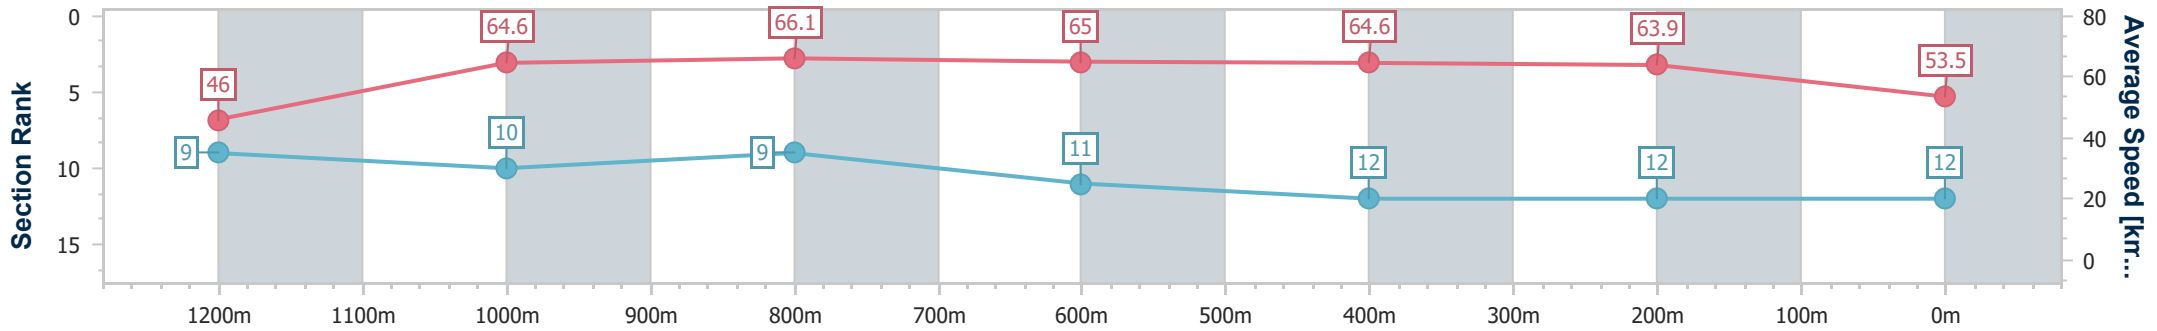

Eagle Farm QLD Professional

Race 7: MAGIC MILLIONS DANE RIPPER STAKES - 1300m

15 June 2024 - 15:19

Track Rating: Good 3, Weather: Fine, Rail Position: +4.5m Entire

BRISBANE RACING CLUB

Section	Overall	1200m	1000m	800m	600m	400m	200m
Section Times	1:17.31 [12] (0:07.89)	1:09.42 [9] (0:11.16)	0:58.26 [10] (0:10.97)	0:47.29 [9] (0:11.24)	0:36.05 [11] (0:11.30)	0:24.75 [12] (0:11.26)	0:13.49 [12] (0:13.49)
Average Speed [km/h]	46.0	64.6	66.1	65.0	64.6	63.9	53.5
Top Speed [km/h]	63.4	66.2	67.7	66.2	65.3	66.1	60.0
Avg. Dist. to Rail [m]	9.8	2.1	1.7	2.7	2.9	4.1	1.6
Avg. Stride Freq. [Hz]	2.3	2.3	2.3	2.3	2.3	2.3	2.2
Avg. Stride Length [m]	5.6	7.9	8.1	8.0	7.9	7.6	6.8

- [] Ranking at each section and finish
- .-.- No data available at this section
- NA No data available

Horse/Jockey Name	Short Shorts
Final Rank	13
Fastest Section Time (Section)	0:07.98 (Overall)
Top Speed [km/h] (Section)	68.4 (1200m)
Race State	Finished