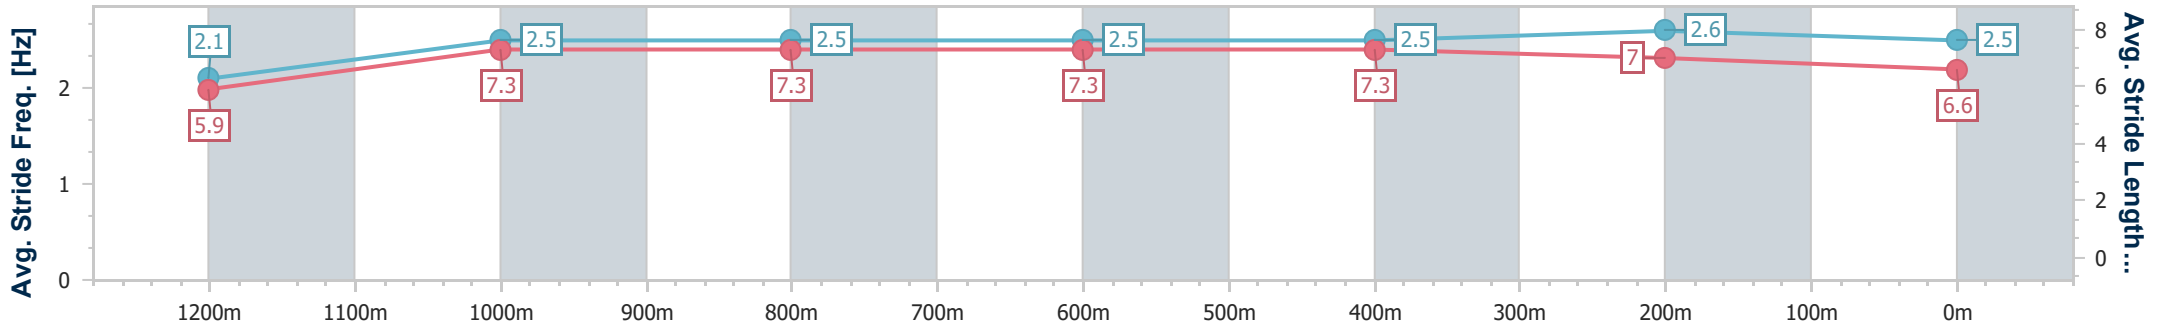

Eagle Farm QLD Professional

Race 7: MAGIC MILLIONS DANE RIPPER STAKES - 1300m

15 June 2024 - 15:19

Track Rating: Good 3, Weather: Fine, Rail Position: +4.5m Entire

BRISBANE RACING CLUB

Section	Overall	1200m	1000m	800m	600m	400m	200m
Section Times	1:15.53 [5] (0:07.86)	1:07.67 [8] (0:11.12)	0:56.55 [9] (0:11.08)	0:45.47 [10] (0:11.05)	0:34.42 [9] (0:11.12)	0:23.30 [5] (0:11.12)	0:12.18 [4] (0:12.18)
Average Speed [km/h]	46.8	65.1	66.0	65.4	65.5	64.7	59.2
Top Speed [km/h]	62.8	65.5	66.4	66.1	66.2	66.7	62.8
Avg. Dist. to Rail [m]	15.3	4.2	3.1	1.3	2.4	10.5	11.8
Avg. Stride Freq. [Hz]	2.1	2.5	2.5	2.5	2.5	2.6	2.5
Avg. Stride Length [m]	5.9	7.3	7.3	7.3	7.3	7.0	6.6