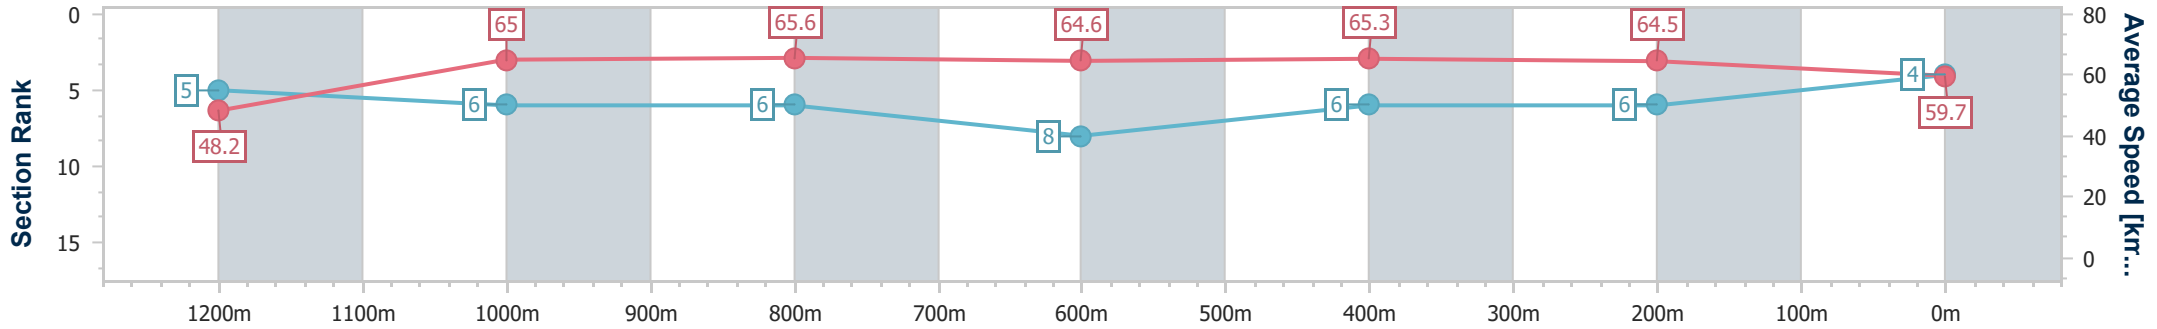

Eagle Farm QLD Professional

Race 7: MAGIC MILLIONS DANE RIPPER STAKES - 1300m

15 June 2024 - 15:19

Track Rating: Good 3, Weather: Fine, Rail Position: +4.5m Entire

BRISBANE RACING CLUB

Section	Overall	1200m	1000m	800m	600m	400m	200m
Section Times	1:15.48 [4] (0:07.62)	1:07.86 [5] (0:11.08)	0:56.78 [6] (0:11.11)	0:45.67 [6] (0:11.27)	0:34.40 [8] (0:11.16)	0:23.24 [6] (0:11.16)	0:12.08 [6] (0:12.08)
Average Speed [km/h]	48.2	65.0	65.6	64.6	65.3	64.5	59.7
Top Speed [km/h]	61.6	66.4	66.9	65.5	67.4	65.5	62.7
Avg. Dist. to Rail [m]	13.5	3.7	2.7	2.4	2.5	7.5	7.6
Avg. Stride Freq. [Hz]	2.2	2.4	2.4	2.4	2.4	2.5	2.4
Avg. Stride Length [m]	5.8	7.6	7.7	7.6	7.5	7.2	6.8