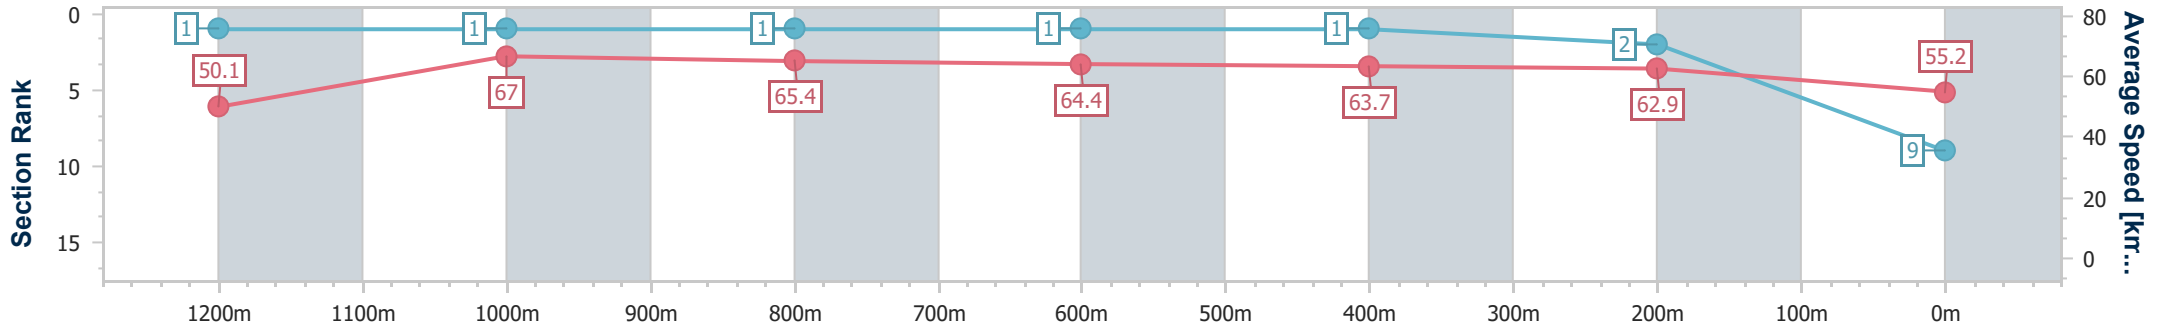

Eagle Farm QLD Professional

Race 7: MAGIC MILLIONS DANE RIPPER STAKES - 1300m

15 June 2024 - 15:19

Track Rating: Good 3, Weather: Fine, Rail Position: +4.5m Entire

BRISBANE RACING CLUB

Section	Overall	1200m	1000m	800m	600m	400m	200m
Section Times	1:16.26 [9] (0:07.27)	1:08.99 [1] (0:10.74)	0:58.25 [1] (0:11.10)	0:47.15 [1] (0:11.24)	0:35.91 [1] (0:11.42)	0:24.49 [1] (0:11.47)	0:13.02 [2] (0:13.02)
Average Speed [km/h]	50.1	67.0	65.4	64.4	63.7	62.9	55.2
Top Speed [km/h]	64.0	68.8	66.7	65.6	65.0	65.2	60.4
Avg. Dist. to Rail [m]	10.8	2.2	1.3	2.1	1.9	6.2	4.7
Avg. Stride Freq. [Hz]	2.3	2.4	2.3	2.4	2.4	2.4	2.2
Avg. Stride Length [m]	6.0	7.8	7.7	7.6	7.5	7.3	6.9

- [] Ranking at each section and finish
- .-.- No data available at this section
- NA No data available

Horse/Jockey Name	Revolutionary Miss
Final Rank	10
Fastest Section Time (Section)	0:07.59 (Overall)
Top Speed [km/h] (Section)	68.0 (1200m)
Race State	Finished