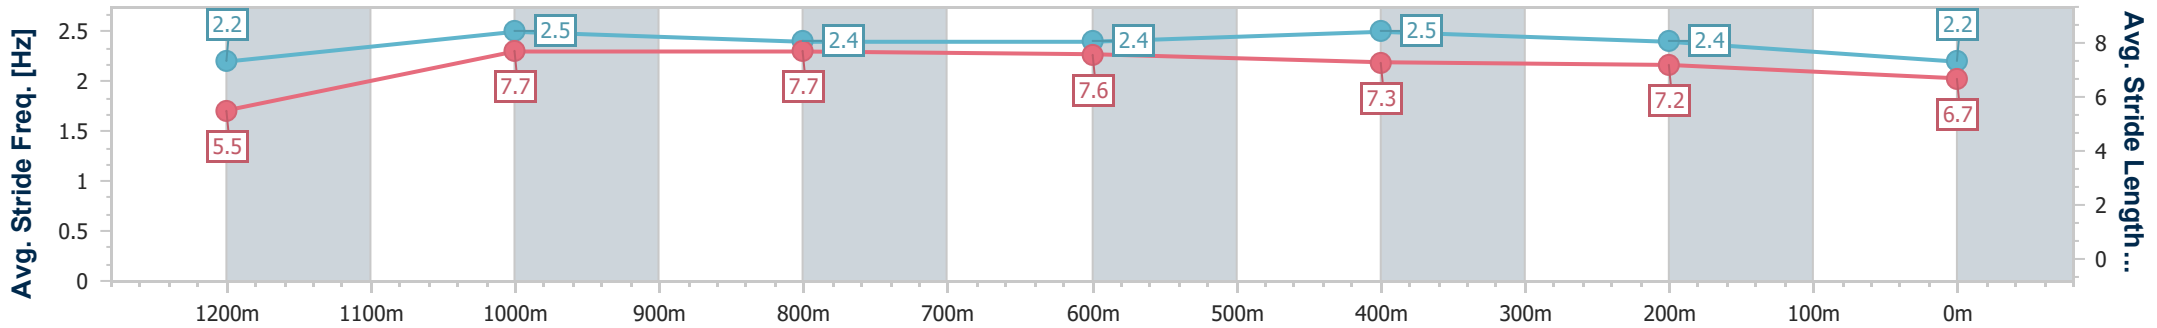

- [] Ranking at each section and finish
- .-.- No data available at this section
- NA No data available

Horse/Jockey Name	Short Shorts
Final Rank	13
Fastest Section Time (Section)	0:07.98 (Overall)
Top Speed [km/h] (Section)	68.4 (1200m)
Race State	Finished

Eagle Farm QLD Professional

Race 7: MAGIC MILLIONS DANE RIPPER STAKES - 1300m

15 June 2024 - 15:19

Track Rating: Good 3, Weather: Fine, Rail Position: +4.5m Entire

BRISBANE RACING CLUB

Section	Overall	1200m	1000m	800m	600m	400m	200m
Section Times	1:17.53 [13] (0:07.98)	1:09.55 [10] (0:10.64)	0:58.91 [5] (0:11.01)	0:47.90 [5] (0:11.17)	0:36.73 [5] (0:11.47)	0:25.26 [8] (0:11.75)	0:13.51 [13] (0:13.51)
Average Speed [km/h]	46.3	67.3	66.9	65.8	64.7	61.3	53.3
Top Speed [km/h]	65.1	68.4	67.7	66.8	66.5	63.1	59.2
Avg. Dist. to Rail [m]	18.2	7.5	4.5	4.5	6.3	11.7	9.1
Avg. Stride Freq. [Hz]	2.2	2.5	2.4	2.4	2.5	2.4	2.2
Avg. Stride Length [m]	5.5	7.7	7.7	7.6	7.3	7.2	6.7

- [] Ranking at each section and finish
- .-.- No data available at this section
- NA No data available