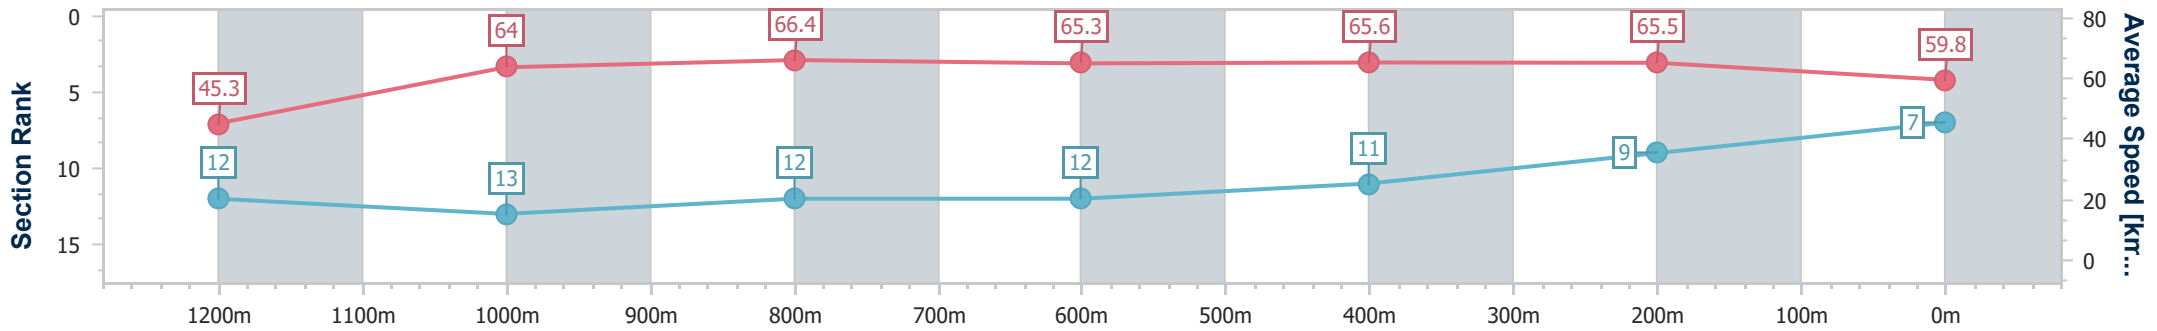

Eagle Farm QLD Professional

Race 7: MAGIC MILLIONS DANE RIPPER STAKES - 1300m

15 June 2024 - 15:19

Track Rating: Good 3, Weather: Fine, Rail Position: +4.5m Entire

BRISBANE RACING CLUB

Section	Overall	1200m	1000m	800m	600m	400m	200m
Section Times	1:15.62 [7] (0:08.15)	1:07.47 [12] (0:11.31)	0:56.16 [13] (0:10.94)	0:45.22 [12] (0:11.09)	0:34.13 [12] (0:11.06)	0:23.07 [11] (0:11.00)	0:12.07 [9] (0:12.07)
Average Speed [km/h]	45.3	64.0	66.4	65.3	65.6	65.5	59.8
Top Speed [km/h]	61.1	66.0	67.7	66.0	68.2	68.4	63.2
Avg. Dist. to Rail [m]	19.5	6.9	2.1	1.0	2.6	6.0	3.5
Avg. Stride Freq. [Hz]	2.1	2.3	2.3	2.3	2.3	2.4	2.3
Avg. Stride Length [m]	5.9	7.7	7.8	7.9	7.8	7.6	7.2

- [] Ranking at each section and finish
- .-.- No data available at this section
- NA No data available

Horse/Jockey Name	Vienna Princess
Final Rank	8
Fastest Section Time (Section)	0:08.23 (Overall)
Top Speed [km/h] (Section)	67.6 (800m)
Race State	Finished