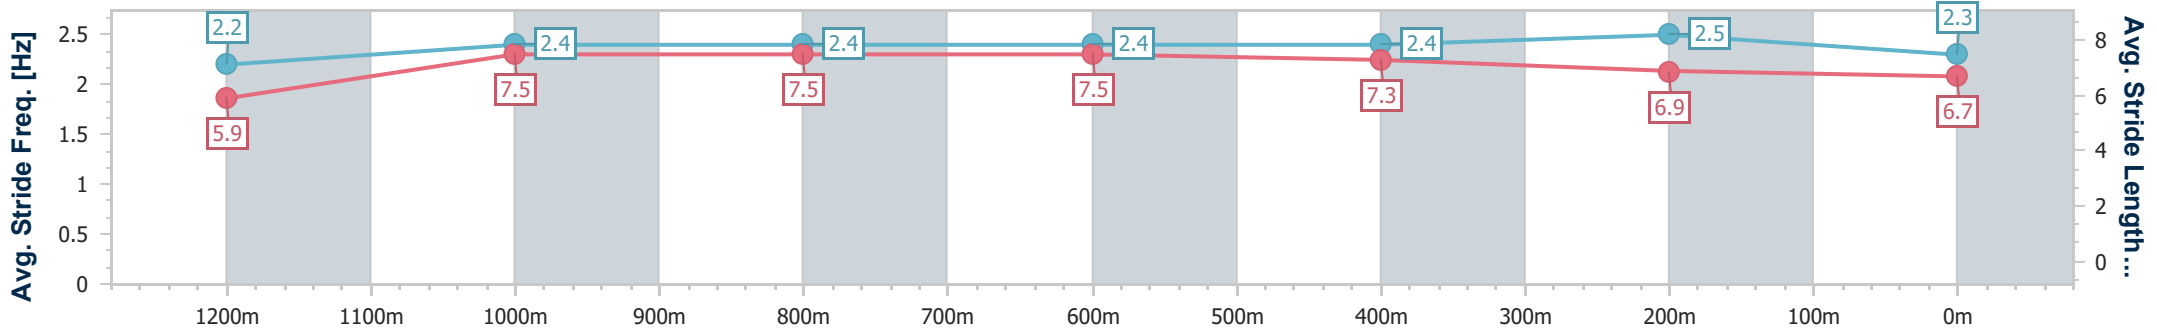

Eagle Farm QLD Professional

Race 7: MAGIC MILLIONS DANE RIPPER STAKES - 1300m

15 June 2024 - 15:19

Track Rating: Good 3, Weather: Fine, Rail Position: +4.5m Entire

BRISBANE RACING CLUB

Section	Overall	1200m	1000m	800m	600m	400m	200m
Section Times	1:16.37 [10] (0:07.59)	1:08.78 [3] (0:10.91)	0:57.87 [4] (0:11.04)	0:46.83 [3] (0:11.14)	0:35.69 [3] (0:11.20)	0:24.49 [3] (0:11.63)	0:12.86 [8] (0:12.86)
Average Speed [km/h]	47.9	66.1	65.8	64.9	64.5	62.0	56.0
Top Speed [km/h]	64.3	68.0	67.5	66.1	65.7	64.7	60.5
Avg. Dist. to Rail [m]	9.1	2.2	1.5	1.0	0.8	4.5	5.1
Avg. Stride Freq. [Hz]	2.2	2.4	2.4	2.4	2.4	2.5	2.3
Avg. Stride Length [m]	5.9	7.5	7.5	7.5	7.3	6.9	6.7