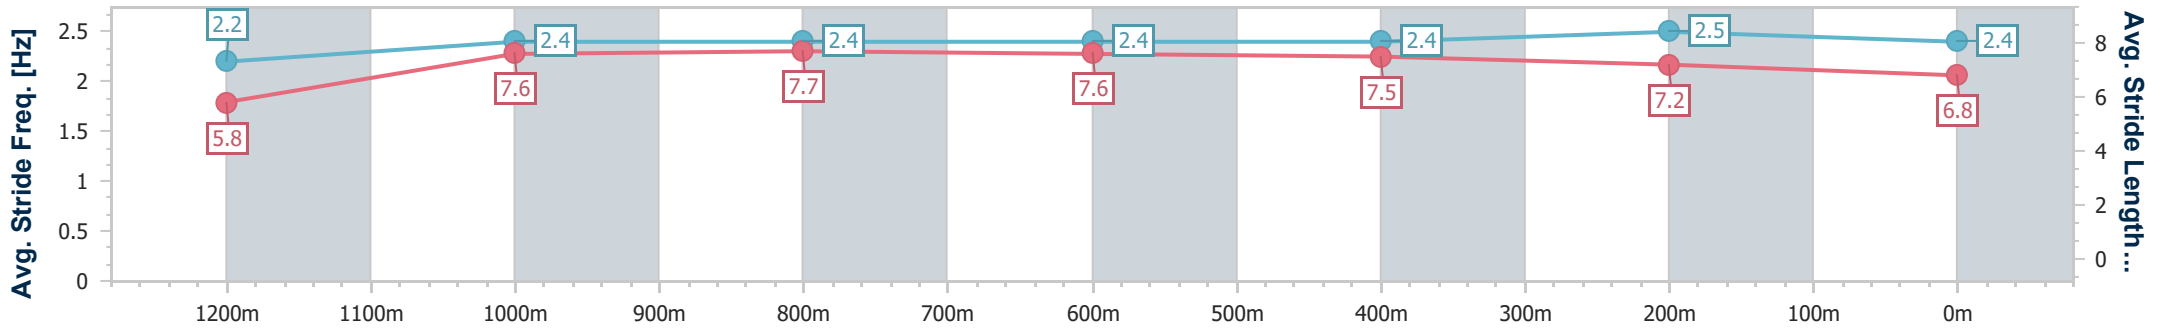

Eagle Farm QLD Professional

Race 7: MAGIC MILLIONS DANE RIPPER STAKES - 1300m

15 June 2024 - 15:19

Track Rating: Good 3, Weather: Fine, Rail Position: +4.5m Entire

BRISBANE RACING CLUB

Section	Overall	1200m	1000m	800m	600m	400m	200m
Section Times	1:15.48 [4] (0:07.62)	1:07.86 [5] (0:11.08)	0:56.78 [6] (0:11.11)	0:45.67 [6] (0:11.27)	0:34.40 [8] (0:11.16)	0:23.24 [6] (0:11.16)	0:12.08 [6] (0:12.08)
Average Speed [km/h]	48.2	65.0	65.6	64.6	65.3	64.5	59.7
Top Speed [km/h]	61.6	66.4	66.9	65.5	67.4	65.5	62.7
Avg. Dist. to Rail [m]	13.5	3.7	2.7	2.4	2.5	7.5	7.6
Avg. Stride Freq. [Hz]	2.2	2.4	2.4	2.4	2.4	2.5	2.4
Avg. Stride Length [m]	5.8	7.6	7.7	7.6	7.5	7.2	6.8