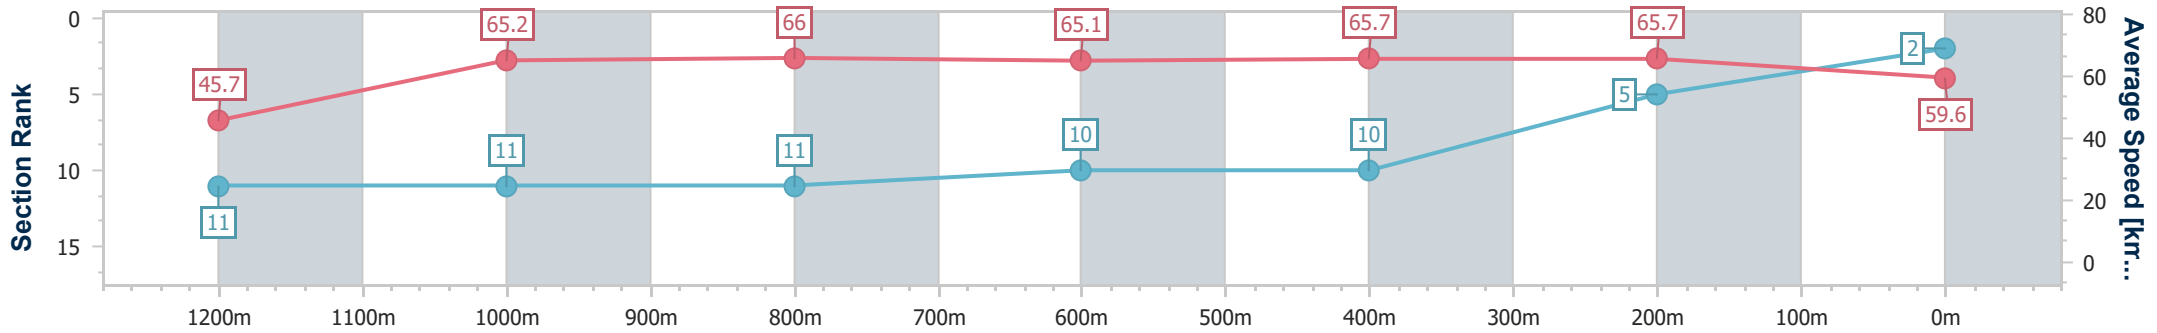

Eagle Farm QLD Professional

Race 7: MAGIC MILLIONS DANE RIPPER STAKES - 1300m

15 June 2024 - 15:19

Track Rating: Good 3, Weather: Fine, Rail Position: +4.5m Entire

BRISBANE RACING CLUB

Section	Overall	1200m	1000m	800m	600m	400m	200m
Section Times	1:15.41 [2] (0:08.02)	1:07.39 [11] (0:11.05)	0:56.34 [11] (0:11.00)	0:45.34 [11] (0:11.19)	0:34.15 [10] (0:11.13)	0:23.02 [10] (0:10.98)	0:12.04 [5]
Average Speed [km/h]	45.7	65.2	66.0	65.1	65.7	65.7	59.6
Top Speed [km/h]	63.7	66.7	66.9	66.0	66.8	67.1	63.2
Avg. Dist. to Rail [m]	12.6	3.0	1.8	1.8	3.7	7.8	4.9
Avg. Stride Freq. [Hz]	2.0	2.3	2.3	2.3	2.3	2.3	2.2
Avg. Stride Length [m]	6.3	7.9	8.0	8.0	8.0	8.0	7.5