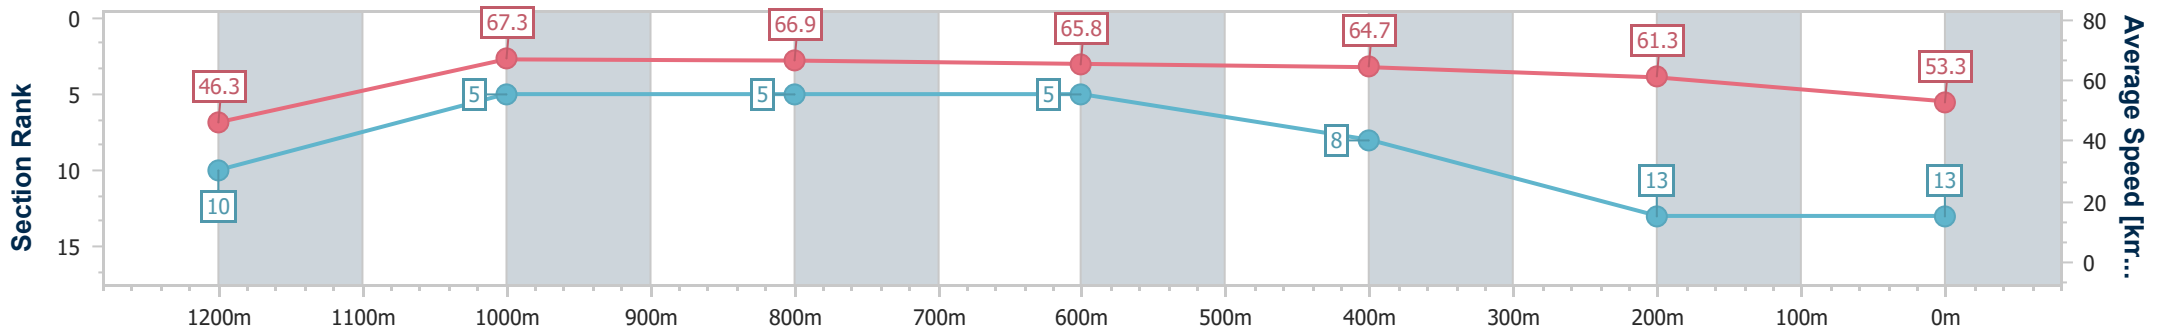

Eagle Farm QLD Professional

Race 7: MAGIC MILLIONS DANE RIPPER STAKES - 1300m

15 June 2024 - 15:19

Track Rating: Good 3, Weather: Fine, Rail Position: +4.5m Entire

BRISBANE RACING CLUB

Section	Overall	1200m	1000m	800m	600m	400m	200m
Section Times	1:17.53 [13] (0:07.98)	1:09.55 [10] (0:10.64)	0:58.91 [5] (0:11.01)	0:47.90 [5] (0:11.17)	0:36.73 [5] (0:11.47)	0:25.26 [8] (0:11.75)	0:13.51 [13] (0:13.51)
Average Speed [km/h]	46.3	67.3	66.9	65.8	64.7	61.3	53.3
Top Speed [km/h]	65.1	68.4	67.7	66.8	66.5	63.1	59.2
Avg. Dist. to Rail [m]	18.2	7.5	4.5	4.5	6.3	11.7	9.1
Avg. Stride Freq. [Hz]	2.2	2.5	2.4	2.4	2.5	2.4	2.2
Avg. Stride Length [m]	5.5	7.7	7.7	7.6	7.3	7.2	6.7

- [] Ranking at each section and finish
- .-.- No data available at this section
- NA No data available