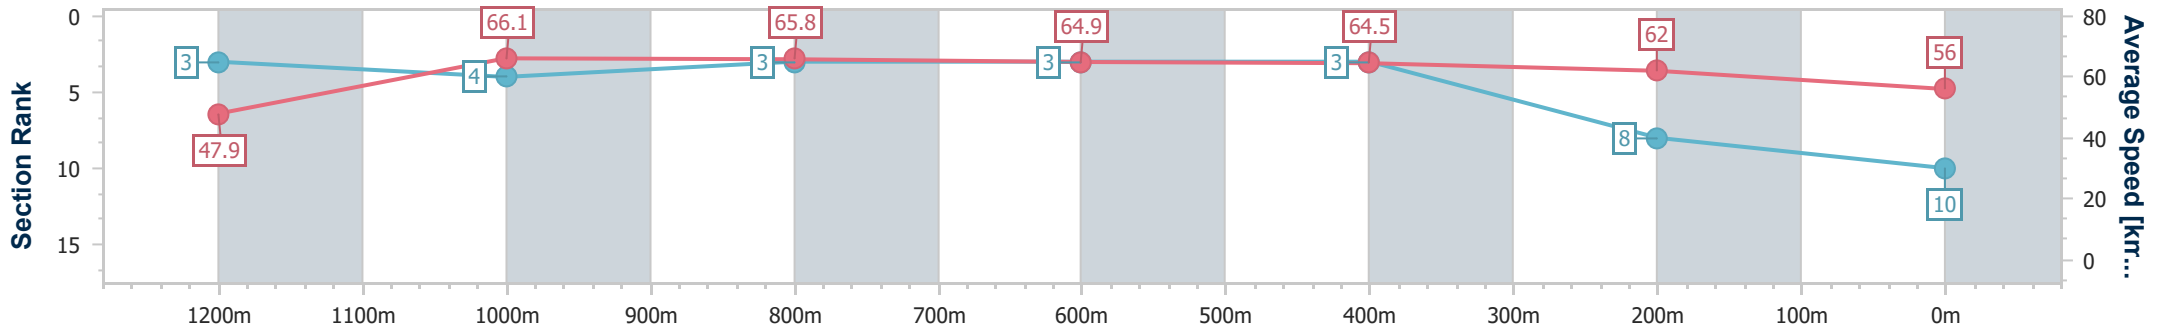

Eagle Farm QLD Professional

Race 7: MAGIC MILLIONS DANE RIPPER STAKES - 1300m

15 June 2024 - 15:19

Track Rating: Good 3, Weather: Fine, Rail Position: +4.5m Entire

BRISBANE RACING CLUB

Section	Overall	1200m	1000m	800m	600m	400m	200m
Section Times	1:16.37 [10] (0:07.59)	1:08.78 [3] (0:10.91)	0:57.87 [4] (0:11.04)	0:46.83 [3] (0:11.14)	0:35.69 [3] (0:11.20)	0:24.49 [3] (0:11.63)	0:12.86 [8] (0:12.86)
Average Speed [km/h]	47.9	66.1	65.8	64.9	64.5	62.0	56.0
Top Speed [km/h]	64.3	68.0	67.5	66.1	65.7	64.7	60.5
Avg. Dist. to Rail [m]	9.1	2.2	1.5	1.0	0.8	4.5	5.1
Avg. Stride Freq. [Hz]	2.2	2.4	2.4	2.4	2.4	2.5	2.3
Avg. Stride Length [m]	5.9	7.5	7.5	7.5	7.3	6.9	6.7