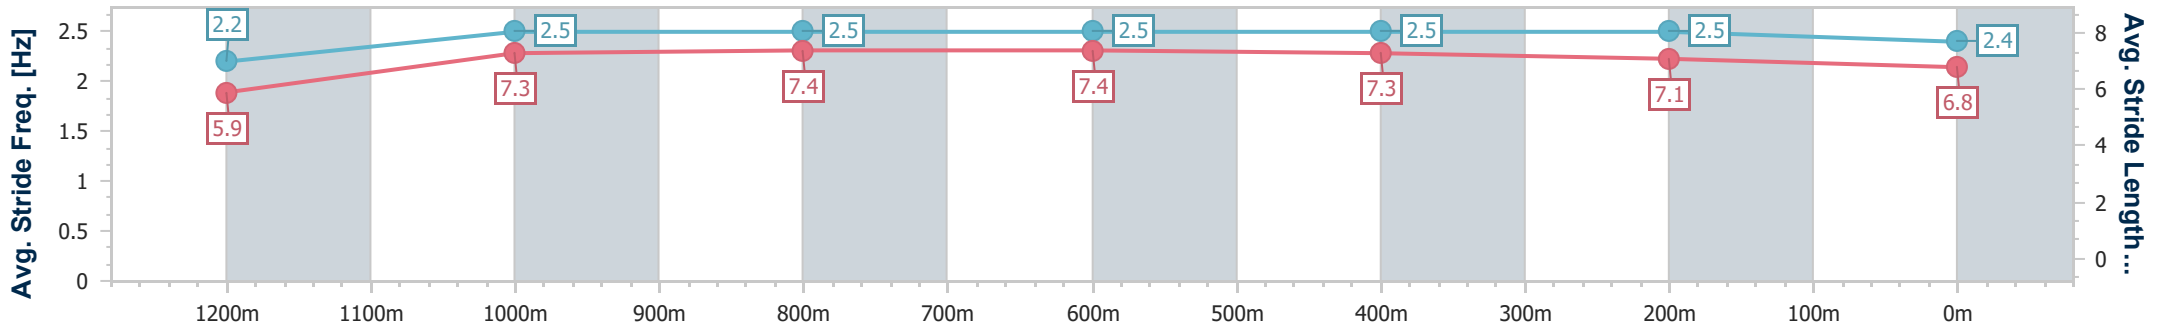

Eagle Farm QLD Professional

Race 7: MAGIC MILLIONS DANE RIPPER STAKES - 1300m

15 June 2024 - 15:19

Track Rating: Good 3, Weather: Fine, Rail Position: +4.5m Entire

BRISBANE RACING CLUB

Section	Overall	1200m	1000m	800m	600m	400m	200m
Section Times	1:15.58 [6] (0:07.73)	1:07.85 [7] (0:11.13)	0:56.72 [8] (0:11.10)	0:45.62 [8] (0:11.07)	0:34.55 [6] (0:11.27)	0:23.28 [9] (0:11.14)	0:12.14 [7] (0:12.14)
Average Speed [km/h]	47.5	65.2	66.0	65.8	65.3	64.7	59.4
Top Speed [km/h]	59.2	66.5	67.3	67.1	66.1	66.2	62.9
Avg. Dist. to Rail [m]	16.4	5.8	3.5	2.9	5.1	11.0	10.9
Avg. Stride Freq. [Hz]	2.2	2.5	2.5	2.5	2.5	2.5	2.4
Avg. Stride Length [m]	5.9	7.3	7.4	7.4	7.3	7.1	6.8