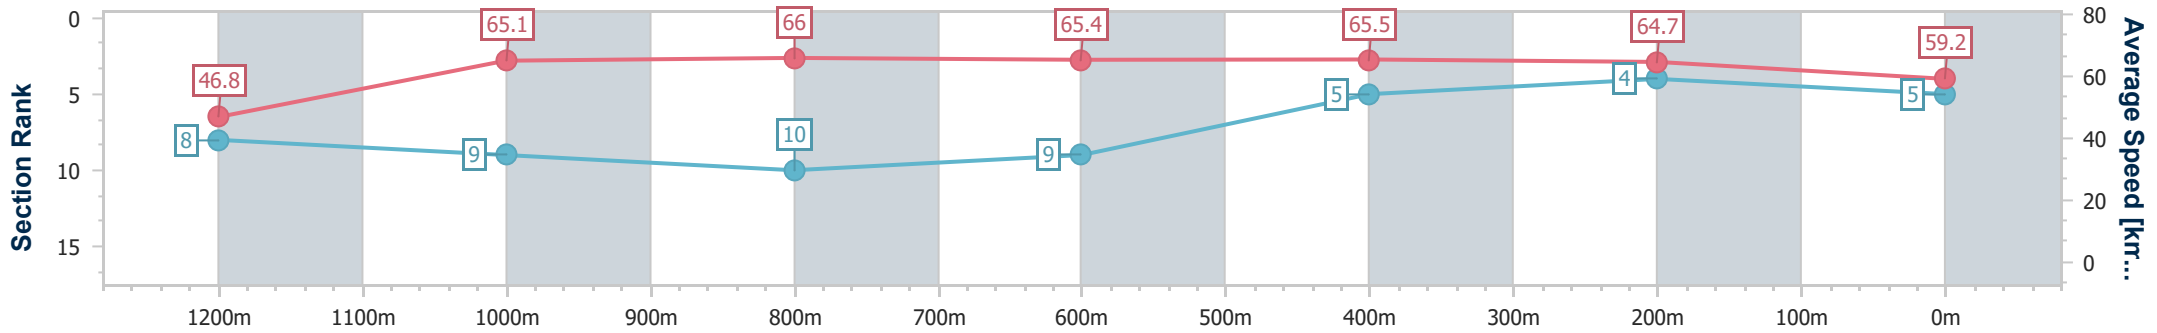

Eagle Farm QLD Professional

Race 7: MAGIC MILLIONS DANE RIPPER STAKES - 1300m

15 June 2024 - 15:19

Track Rating: Good 3, Weather: Fine, Rail Position: +4.5m Entire

BRISBANE RACING CLUB

Section	Overall	1200m	1000m	800m	600m	400m	200m
Section Times	1:15.53 [5] (0:07.86)	1:07.67 [8] (0:11.12)	0:56.55 [9] (0:11.08)	0:45.47 [10] (0:11.05)	0:34.42 [9] (0:11.12)	0:23.30 [5] (0:11.12)	0:12.18 [4] (0:12.18)
Average Speed [km/h]	46.8	65.1	66.0	65.4	65.5	64.7	59.2
Top Speed [km/h]	62.8	65.5	66.4	66.1	66.2	66.7	62.8
Avg. Dist. to Rail [m]	15.3	4.2	3.1	1.3	2.4	10.5	11.8
Avg. Stride Freq. [Hz]	2.1	2.5	2.5	2.5	2.5	2.6	2.5
Avg. Stride Length [m]	5.9	7.3	7.3	7.3	7.3	7.0	6.6