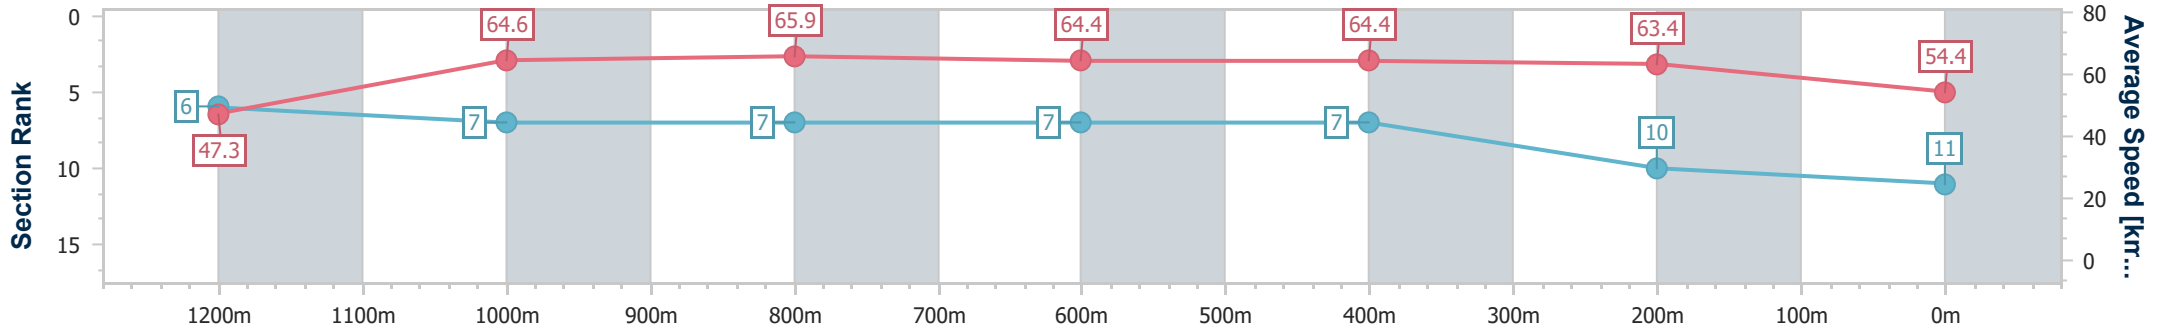

Eagle Farm QLD Professional

Race 7: MAGIC MILLIONS DANE RIPPER STAKES - 1300m

15 June 2024 - 15:19

Track Rating: Good 3, Weather: Fine, Rail Position: +4.5m Entire

BRISBANE RACING CLUB

Section	Overall	1200m	1000m	800m	600m	400m	200m
Section Times	1:16.85 [11] (0:07.71)	1:09.14 [6] (0:11.14)	0:58.00 [7] (0:11.00)	0:47.00 [7] (0:11.18)	0:35.82 [7] (0:11.21)	0:24.61 [7] (0:11.38)	0:13.23 [10] (0:13.23)
Average Speed [km/h]	47.3	64.6	65.9	64.4	64.4	63.4	54.4
Top Speed [km/h]	62.6	65.9	67.1	65.8	64.9	64.6	60.8
Avg. Dist. to Rail [m]	8.9	2.2	1.3	0.5	0.9	3.7	3.2
Avg. Stride Freq. [Hz]	2.1	2.3	2.3	2.3	2.4	2.4	2.3
Avg. Stride Length [m]	6.1	7.7	7.8	7.7	7.6	7.2	6.7