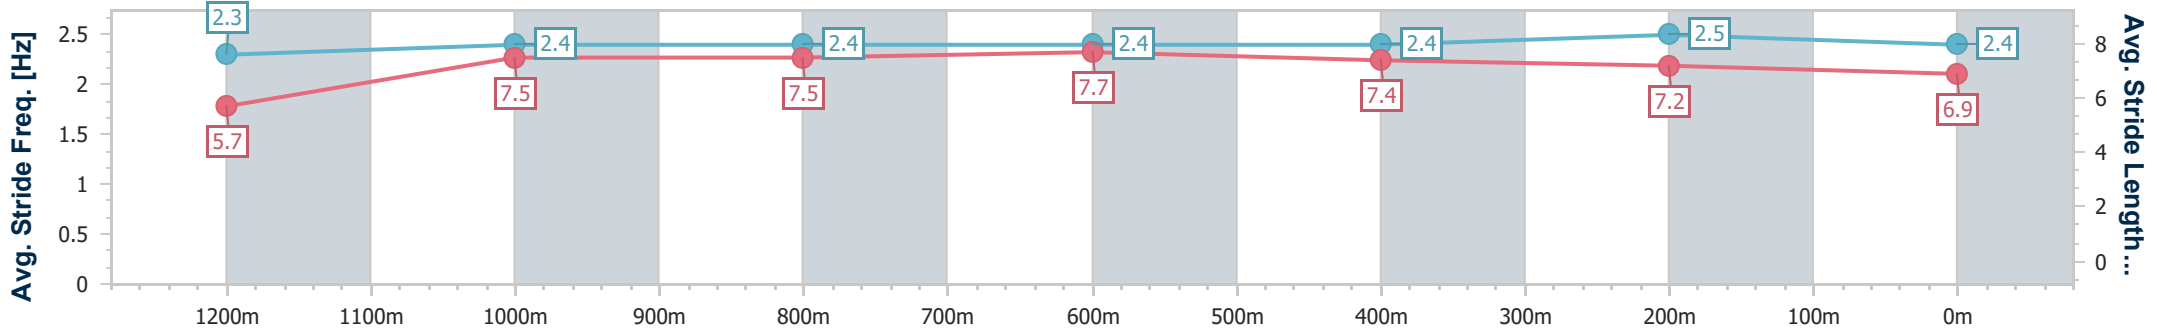

Eagle Farm QLD Professional

Race 7: MAGIC MILLIONS DANE RIPPER STAKES - 1300m

15 June 2024 - 15:19

Track Rating: Good 3, Weather: Fine, Rail Position: +4.5m Entire

BRISBANE RACING CLUB

Section	Overall	1200m	1000m	800m	600m	400m	200m
Section Times	1:15.46 [3] (0:07.47)	1:07.99 [2] (0:11.00)	0:56.99 [3] (0:11.10)	0:45.89 [4] (0:11.16)	0:34.73 [4] (0:11.29)	0:23.44 [4] (0:11.25)	0:12.19 [3] (0:12.19)
Average Speed [km/h]	49.0	65.7	65.4	65.5	64.8	64.0	59.1
Top Speed [km/h]	63.2	66.8	67.1	66.8	67.1	66.1	62.5
Avg. Dist. to Rail [m]	11.5	3.7	2.6	2.5	3.9	8.1	7.2
Avg. Stride Freq. [Hz]	2.3	2.4	2.4	2.4	2.4	2.5	2.4
Avg. Stride Length [m]	5.7	7.5	7.5	7.7	7.4	7.2	6.9