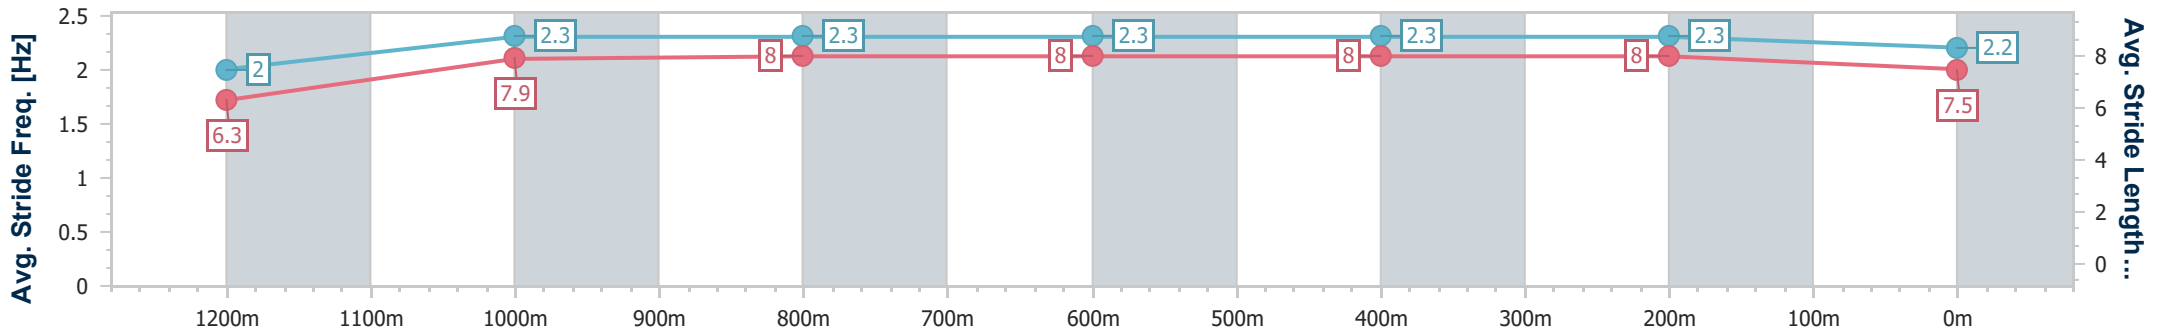

Eagle Farm QLD Professional

Race 7: MAGIC MILLIONS DANE RIPPER STAKES - 1300m

15 June 2024 - 15:19

Track Rating: Good 3, Weather: Fine, Rail Position: +4.5m Entire

BRISBANE RACING CLUB

Section	Overall	1200m	1000m	800m	600m	400m	200m
Section Times	1:15.41 [2] (0:08.02)	1:07.39 [11] (0:11.05)	0:56.34 [11] (0:11.00)	0:45.34 [11] (0:11.19)	0:34.15 [10] (0:11.13)	0:23.02 [10] (0:10.98)	0:12.04 [5]
Average Speed [km/h]	45.7	65.2	66.0	65.1	65.7	65.7	59.6
Top Speed [km/h]	63.7	66.7	66.9	66.0	66.8	67.1	63.2
Avg. Dist. to Rail [m]	12.6	3.0	1.8	1.8	3.7	7.8	4.9
Avg. Stride Freq. [Hz]	2.0	2.3	2.3	2.3	2.3	2.3	2.2
Avg. Stride Length [m]	6.3	7.9	8.0	8.0	8.0	8.0	7.5