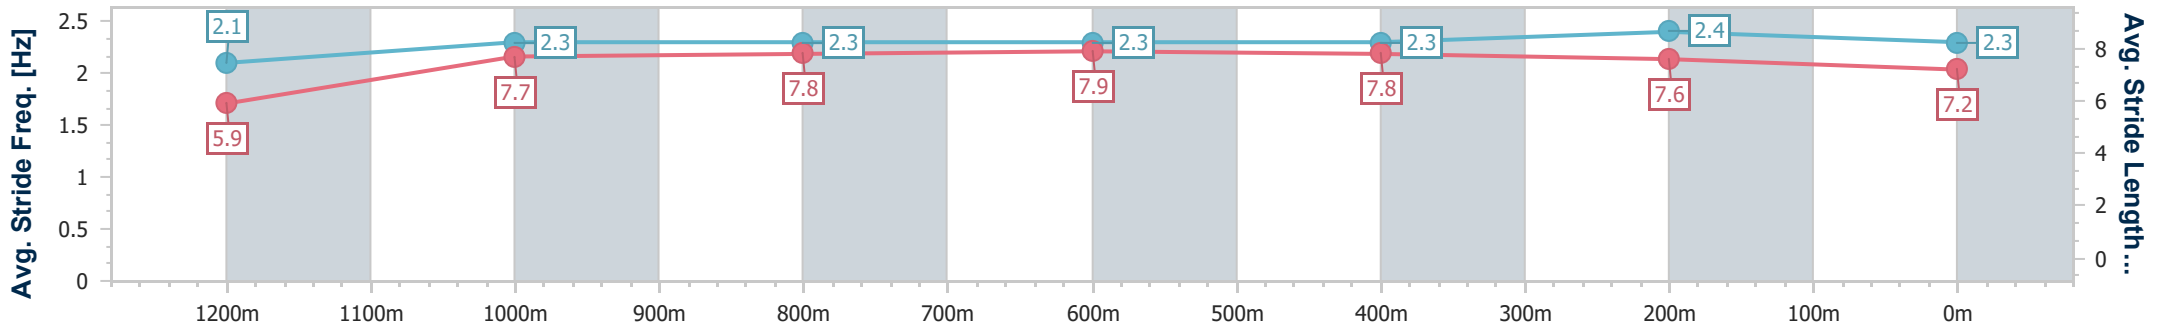

Eagle Farm QLD Professional

Race 7: MAGIC MILLIONS DANE RIPPER STAKES - 1300m

15 June 2024 - 15:19

Track Rating: Good 3, Weather: Fine, Rail Position: +4.5m Entire

BRISBANE RACING CLUB

Section	Overall	1200m	1000m	800m	600m	400m	200m
Section Times	1:15.62 [7] (0:08.15)	1:07.47 [12] (0:11.31)	0:56.16 [13] (0:10.94)	0:45.22 [12] (0:11.09)	0:34.13 [12] (0:11.06)	0:23.07 [11] (0:11.00)	0:12.07 [9] (0:12.07)
Average Speed [km/h]	45.3	64.0	66.4	65.3	65.6	65.5	59.8
Top Speed [km/h]	61.1	66.0	67.7	66.0	68.2	68.4	63.2
Avg. Dist. to Rail [m]	19.5	6.9	2.1	1.0	2.6	6.0	3.5
Avg. Stride Freq. [Hz]	2.1	2.3	2.3	2.3	2.3	2.4	2.3
Avg. Stride Length [m]	5.9	7.7	7.8	7.9	7.8	7.6	7.2