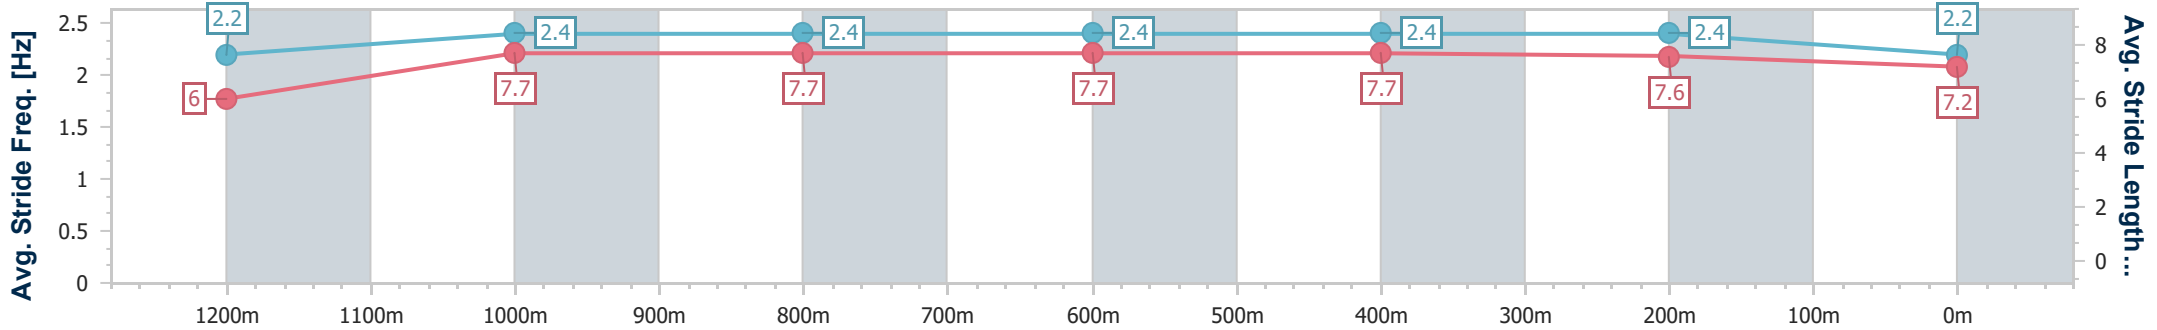

Eagle Farm QLD Professional

Race 7: MAGIC MILLIONS DANE RIPPER STAKES - 1300m

15 June 2024 - 15:19

Track Rating: Good 3, Weather: Fine, Rail Position: +4.5m Entire

BRISBANE RACING CLUB

Section	Overall	1200m	1000m	800m	600m	400m	200m
Section Times	1:15.17 [1] (0:07.61)	1:07.56 [4] (0:10.69)	0:56.87 [2] (0:11.04)	0:45.83 [2] (0:11.19)	0:34.64 [2] (0:11.25)	0:23.39 [2] (0:11.11)	0:12.28 [1] (0:12.28)
Average Speed [km/h]	48.2	67.7	66.0	65.4	65.3	64.7	58.8
Top Speed [km/h]	65.2	68.9	67.2	66.0	66.6	67.0	62.6
Avg. Dist. to Rail [m]	15.1	5.4	3.1	3.5	4.1	7.6	6.7
Avg. Stride Freq. [Hz]	2.2	2.4	2.4	2.4	2.4	2.4	2.2
Avg. Stride Length [m]	6.0	7.7	7.7	7.7	7.7	7.6	7.2