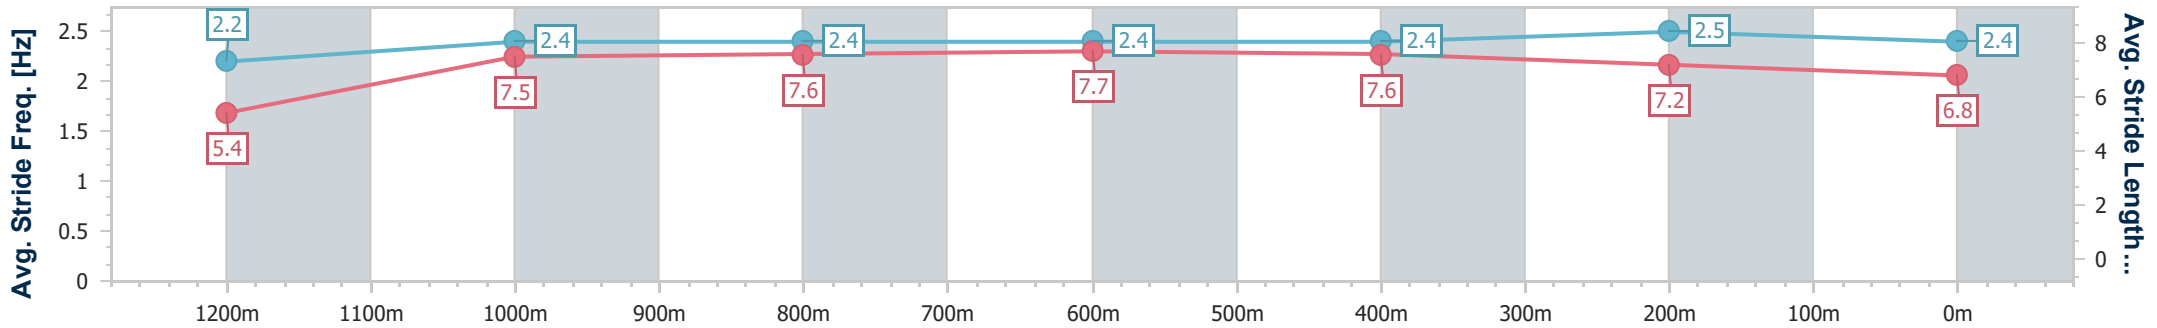

Eagle Farm QLD Professional

Race 7: MAGIC MILLIONS DANE RIPPER STAKES - 1300m

15 June 2024 - 15:19

Track Rating: Good 3, Weather: Fine, Rail Position: +4.5m Entire

BRISBANE RACING CLUB

Section	Overall	1200m	1000m	800m	600m	400m	200m
Section Times	1:15.84 [8] (0:08.23)	1:07.61 [13] (0:11.09)	0:56.52 [12] (0:11.19)	0:45.33 [13] (0:11.03)	0:34.30 [13] (0:11.10)	0:23.20 [13] (0:11.04)	0:12.16 [11] (0:12.16)
Average Speed [km/h]	44.7	65.3	65.4	66.4	66.3	65.2	59.0
Top Speed [km/h]	61.8	66.1	67.2	67.6	67.2	66.8	62.9
Avg. Dist. to Rail [m]	17.3	6.2	4.0	3.3	4.1	10.8	10.0
Avg. Stride Freq. [Hz]	2.2	2.4	2.4	2.4	2.4	2.5	2.4
Avg. Stride Length [m]	5.4	7.5	7.6	7.7	7.6	7.2	6.8