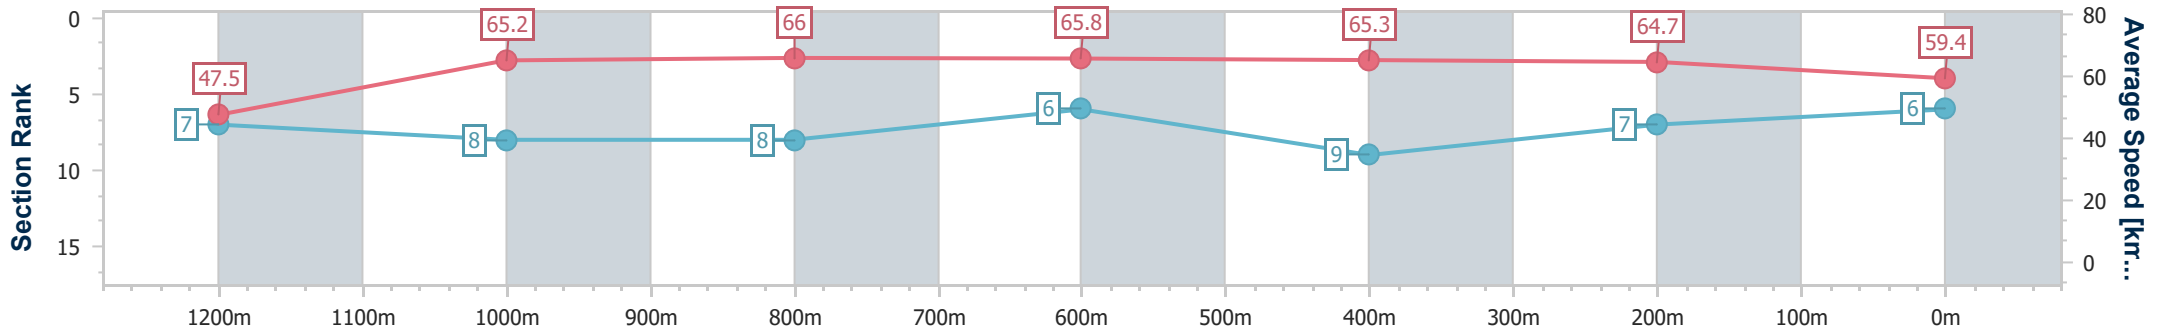

Eagle Farm QLD Professional

Race 7: MAGIC MILLIONS DANE RIPPER STAKES - 1300m

15 June 2024 - 15:19

Track Rating: Good 3, Weather: Fine, Rail Position: +4.5m Entire

BRISBANE RACING CLUB

Section	Overall	1200m	1000m	800m	600m	400m	200m
Section Times	1:15.58 [6] (0:07.73)	1:07.85 [7] (0:11.13)	0:56.72 [8] (0:11.10)	0:45.62 [8] (0:11.07)	0:34.55 [6] (0:11.27)	0:23.28 [9] (0:11.14)	0:12.14 [7] (0:12.14)
Average Speed [km/h]	47.5	65.2	66.0	65.8	65.3	64.7	59.4
Top Speed [km/h]	59.2	66.5	67.3	67.1	66.1	66.2	62.9
Avg. Dist. to Rail [m]	16.4	5.8	3.5	2.9	5.1	11.0	10.9
Avg. Stride Freq. [Hz]	2.2	2.5	2.5	2.5	2.5	2.5	2.4
Avg. Stride Length [m]	5.9	7.3	7.4	7.4	7.3	7.1	6.8