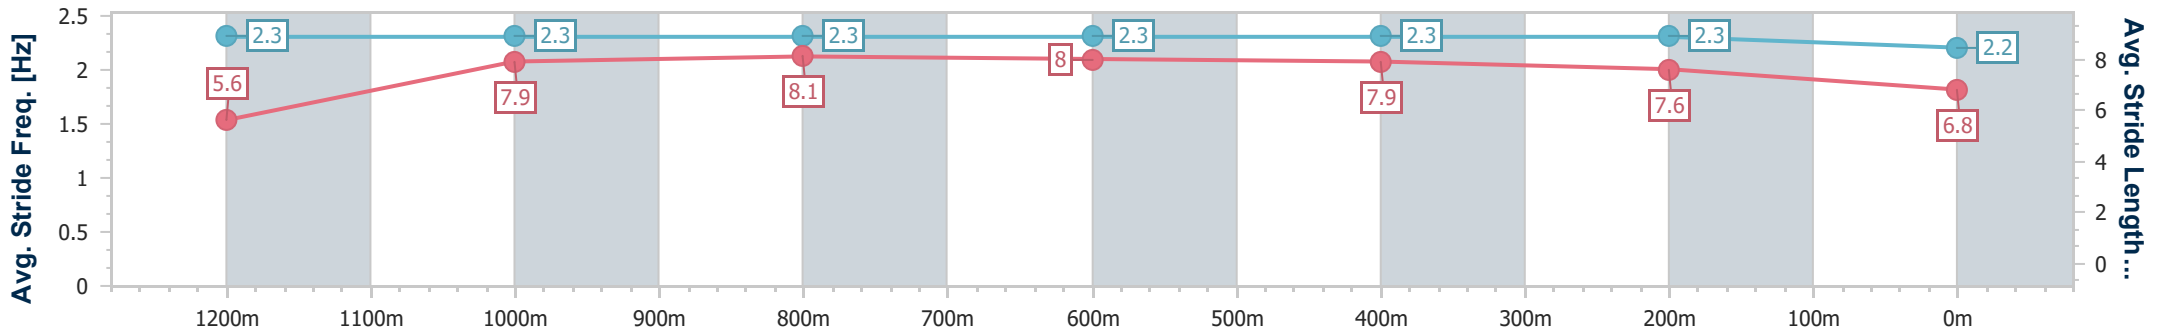

- [] Ranking at each section and finish
- .-.- No data available at this section
- NA No data available

Horse/Jockey Name	Banana Queen
Final Rank	12
Fastest Section Time (Section)	0:07.89 (Overall)
Top Speed [km/h] (Section)	67.7 (1000m)
Race State	Finished

Eagle Farm QLD Professional

Race 7: MAGIC MILLIONS DANE RIPPER STAKES - 1300m

15 June 2024 - 15:19

Track Rating: Good 3, Weather: Fine, Rail Position: +4.5m Entire

BRISBANE RACING CLUB

Section	Overall	1200m	1000m	800m	600m	400m	200m
Section Times	1:17.31 [12] (0:07.89)	1:09.42 [9] (0:11.16)	0:58.26 [10] (0:10.97)	0:47.29 [9] (0:11.24)	0:36.05 [11] (0:11.30)	0:24.75 [12] (0:11.26)	0:13.49 [12] (0:13.49)
Average Speed [km/h]	46.0	64.6	66.1	65.0	64.6	63.9	53.5
Top Speed [km/h]	63.4	66.2	67.7	66.2	65.3	66.1	60.0
Avg. Dist. to Rail [m]	9.8	2.1	1.7	2.7	2.9	4.1	1.6
Avg. Stride Freq. [Hz]	2.3	2.3	2.3	2.3	2.3	2.3	2.2
Avg. Stride Length [m]	5.6	7.9	8.1	8.0	7.9	7.6	6.8

- [] Ranking at each section and finish
- .-.- No data available at this section
- NA No data available

Horse/Jockey Name	Short Shorts
Final Rank	13
Fastest Section Time (Section)	0:07.98 (Overall)
Top Speed [km/h] (Section)	68.4 (1200m)
Race State	Finished