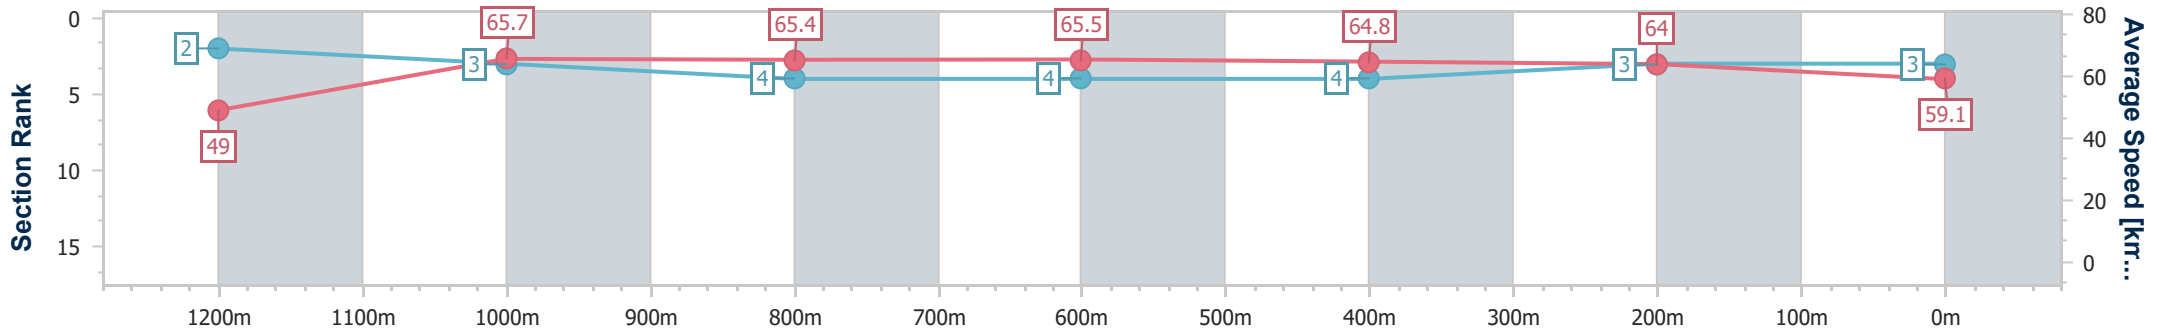

Eagle Farm QLD Professional

Race 7: MAGIC MILLIONS DANE RIPPER STAKES - 1300m

15 June 2024 - 15:19

Track Rating: Good 3, Weather: Fine, Rail Position: +4.5m Entire

BRISBANE RACING CLUB

Section	Overall	1200m	1000m	800m	600m	400m	200m
Section Times	1:15.46 [3] (0:07.47)	1:07.99 [2] (0:11.00)	0:56.99 [3] (0:11.10)	0:45.89 [4] (0:11.16)	0:34.73 [4] (0:11.29)	0:23.44 [4] (0:11.25)	0:12.19 [3] (0:12.19)
Average Speed [km/h]	49.0	65.7	65.4	65.5	64.8	64.0	59.1
Top Speed [km/h]	63.2	66.8	67.1	66.8	67.1	66.1	62.5
Avg. Dist. to Rail [m]	11.5	3.7	2.6	2.5	3.9	8.1	7.2
Avg. Stride Freq. [Hz]	2.3	2.4	2.4	2.4	2.4	2.5	2.4
Avg. Stride Length [m]	5.7	7.5	7.5	7.7	7.4	7.2	6.9