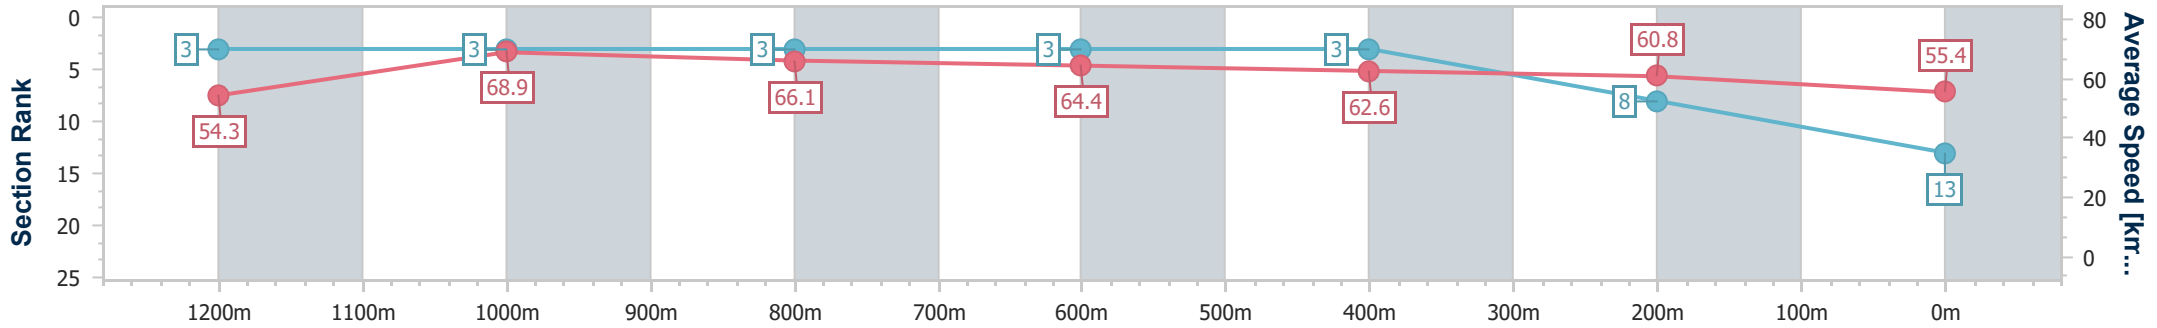

- [] Ranking at each section and finish
- .-.- No data available at this section
- NA No data available

| | |
|--------------------------------|-----------------|
| Horse/Jockey Name | Steparty |
| Final Rank | 13 |
| Fastest Section Time (Section) | 0:10.44 (1200m) |
| Top Speed [km/h] (Section) | 69.9 (1200m) |
| Race State | Finished |

Eagle Farm QLD Professional

Race 8: THE STAR STRADBROKE HANDICAP - 1400m

15 June 2024 - 16:00

Track Rating: Good 3, Weather: Fine, Rail Position: +4.5m Entire

BRISBANE RACING CLUB

| Section | Overall | 1200m | 1000m | 800m | 600m | 400m | 200m |
|------------------------|---------------------------|--------------------------|--------------------------|--------------------------|--------------------------|--------------------------|--------------------------|
| Section Times | 1:22.47 [13] (0:13.32) | 1:09.15 [3] (0:10.44) | 0:58.71 [3] (0:11.00) | 0:47.71 [3] (0:11.27) | 0:36.44 [3] (0:11.57) | 0:24.87 [3] (0:11.87) | 0:13.00 [8] (0:13.00) |
| Average Speed [km/h] | 54.3 | 68.9 | 66.1 | 64.4 | 62.6 | 60.8 | 55.4 |
| Top Speed [km/h] | 68.8 | 69.9 | 67.5 | 66.3 | 63.1 | 62.6 | 58.4 |
| Avg. Dist. to Rail [m] | 4.1 | 3.1 | 1.8 | 1.8 | 1.6 | 6.2 | 6.9 |
| Avg. Stride Freq. [Hz] | 2.4 | 2.4 | 2.3 | 2.3 | 2.3 | 2.3 | 2.2 |
| Avg. Stride Length [m] | 6.4 | 8.0 | 8.0 | 7.8 | 7.6 | 7.3 | 7.1 |

- [] Ranking at each section and finish
- .-.- No data available at this section
- NA No data available

| | |
|--------------------------------|-----------------|
| Horse/Jockey Name | Magic Time |
| Final Rank | 14 |
| Fastest Section Time (Section) | 0:10.46 (1200m) |
| Top Speed [km/h] (Section) | 69.2 (1200m) |
| Race State | Finished |