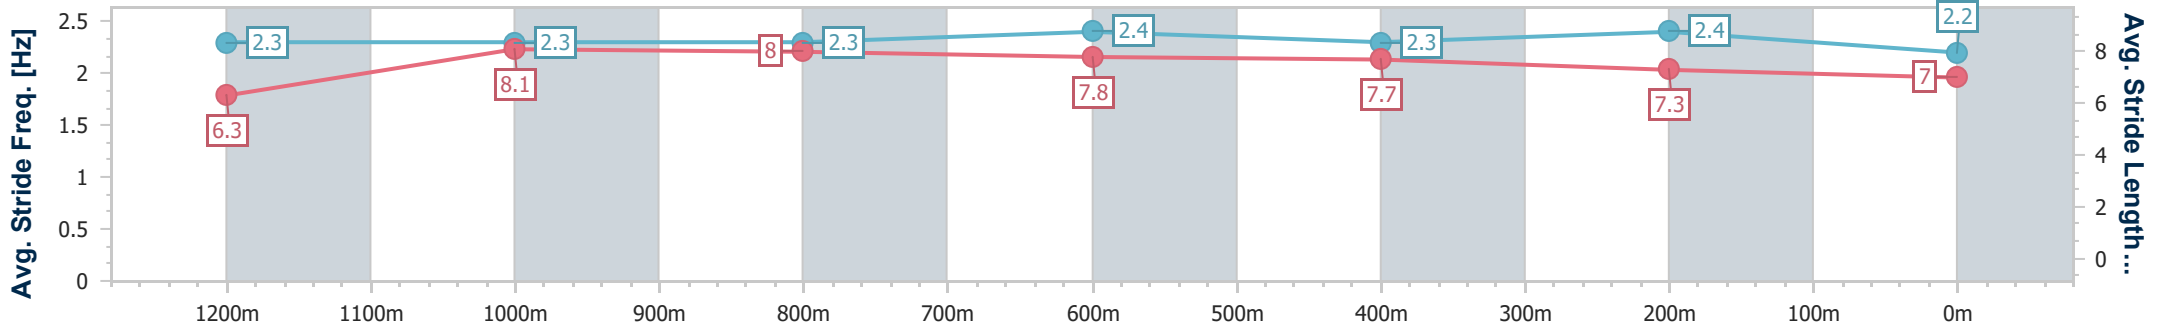

Eagle Farm QLD Professional

Race 8: THE STAR STRADBROKE HANDICAP - 1400m

15 June 2024 - 16:00

Track Rating: Good 3, Weather: Fine, Rail Position: +4.5m Entire

BRISBANE RACING CLUB

| Section | Overall | 1200m | 1000m | 800m | 600m | 400m | 200m |
|------------------------|---------------------------|---------------------------|---------------------------|---------------------------|---------------------------|---------------------------|---------------------------|
| Section Times | 1:23.12 [16] (0:14.03) | 1:09.09 [14] (0:10.74) | 0:58.35 [14] (0:11.16) | 0:47.19 [14] (0:10.92) | 0:36.27 [14] (0:11.39) | 0:24.88 [15] (0:11.65) | 0:13.23 [18] (0:13.23) |
| Average Speed [km/h] | 51.7 | 67.3 | 65.5 | 66.2 | 64.3 | 61.9 | 54.5 |
| Top Speed [km/h] | 66.2 | 68.2 | 67.1 | 66.8 | 65.1 | 64.1 | 57.9 |
| Avg. Dist. to Rail [m] | 11.4 | 5.9 | 3.0 | 1.7 | 3.4 | 9.9 | 9.3 |
| Avg. Stride Freq. [Hz] | 2.3 | 2.3 | 2.3 | 2.4 | 2.3 | 2.4 | 2.2 |
| Avg. Stride Length [m] | 6.3 | 8.1 | 8.0 | 7.8 | 7.7 | 7.3 | 7.0 |