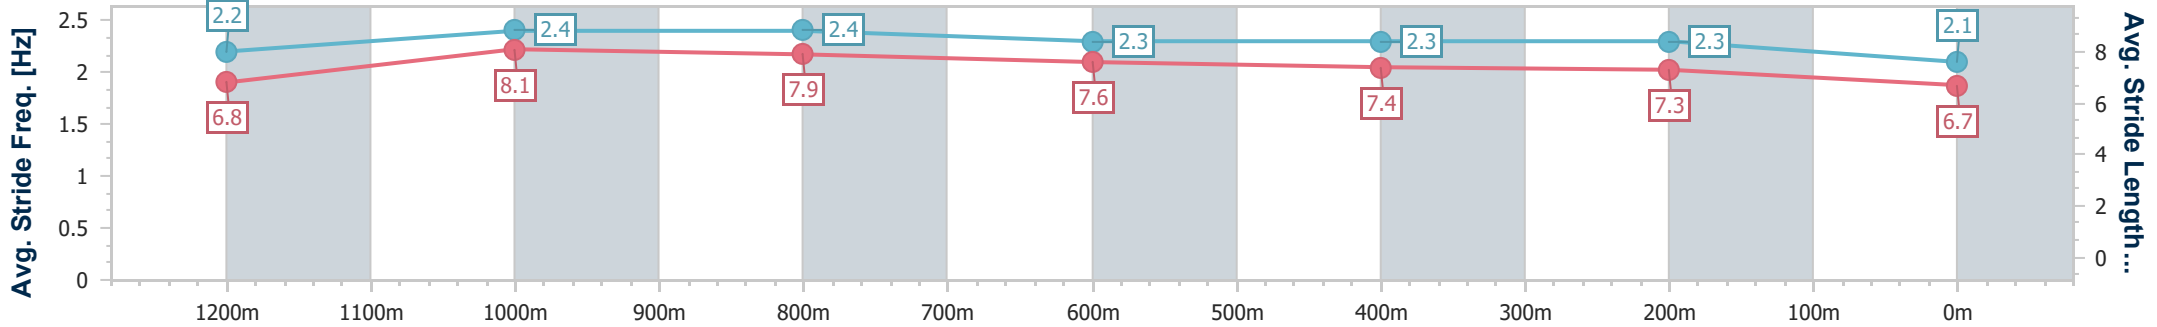

Eagle Farm QLD Professional

Race 8: THE STAR STRADBROKE HANDICAP - 1400m

15 June 2024 - 16:00

Track Rating: Good 3, Weather: Fine, Rail Position: +4.5m Entire

BRISBANE RACING CLUB

| Section | Overall | 1200m | 1000m | 800m | 600m | 400m | 200m |
|------------------------|---------------------------|--------------------------|--------------------------|--------------------------|--------------------------|--------------------------|---------------------------|
| Section Times | 1:23.50 [18] (0:13.24) | 1:10.26 [1] (0:10.32) | 0:59.94 [1] (0:10.88) | 0:49.06 [1] (0:11.29) | 0:37.77 [1] (0:11.66) | 0:26.11 [1] (0:12.10) | 0:14.01 [10] (0:14.01) |
| Average Speed [km/h] | 54.5 | 68.4 | 66.8 | 64.3 | 62.1 | 59.4 | 51.4 |
| Top Speed [km/h] | 69.5 | 70.2 | 67.6 | 65.3 | 63.3 | 61.7 | 56.7 |
| Avg. Dist. to Rail [m] | 2.2 | 2.5 | 1.6 | 1.4 | 1.4 | 3.4 | 3.6 |
| Avg. Stride Freq. [Hz] | 2.2 | 2.4 | 2.4 | 2.3 | 2.3 | 2.3 | 2.1 |
| Avg. Stride Length [m] | 6.8 | 8.1 | 7.9 | 7.6 | 7.4 | 7.3 | 6.7 |

- [] Ranking at each section and finish
- .-.- No data available at this section
- NA No data available