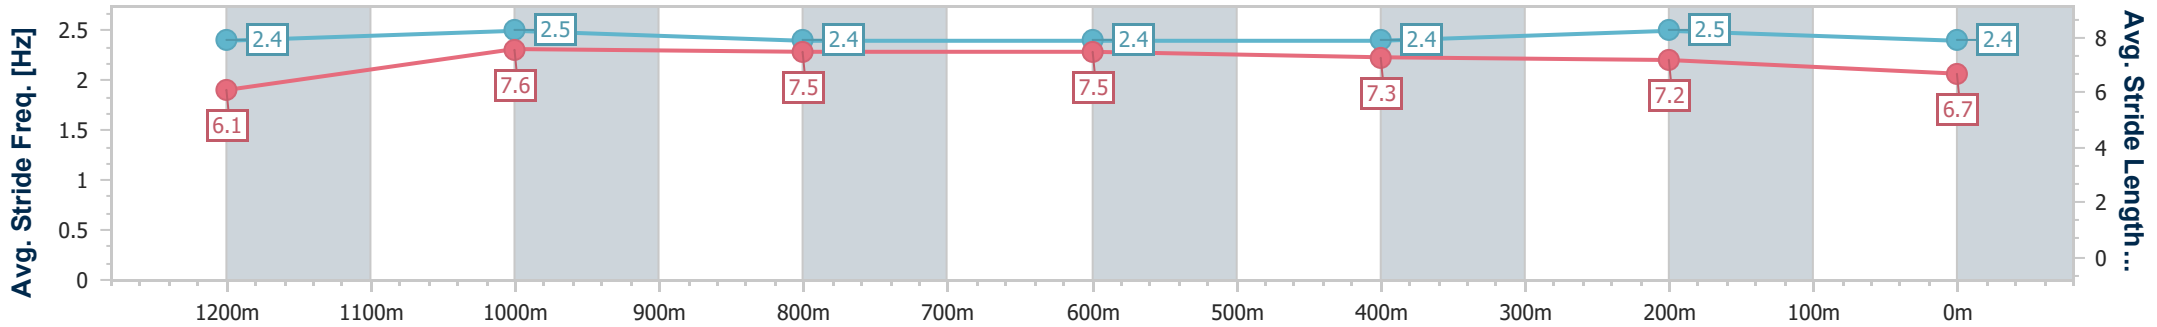

Eagle Farm QLD Professional

Race 8: THE STAR STRADBROKE HANDICAP - 1400m

15 June 2024 - 16:00

Track Rating: Good 3, Weather: Fine, Rail Position: +4.5m Entire

BRISBANE RACING CLUB

| Section | Overall | 1200m | 1000m | 800m | 600m | 400m | 200m |
|------------------------|--------------------------|--------------------------|--------------------------|--------------------------|--------------------------|--------------------------|--------------------------|
| Section Times | 1:21.04 [2] (0:13.57) | 1:07.47 [7] (0:10.46) | 0:57.01 [7] (0:11.17) | 0:45.84 [7] (0:11.16) | 0:34.68 [7] (0:11.45) | 0:23.23 [7] (0:11.13) | 0:12.10 [2] (0:12.10) |
| Average Speed [km/h] | 53.4 | 69.3 | 65.5 | 65.6 | 64.0 | 64.8 | 59.4 |
| Top Speed [km/h] | 68.3 | 70.2 | 67.4 | 66.9 | 65.7 | 65.5 | 62.4 |
| Avg. Dist. to Rail [m] | 13.3 | 5.9 | 4.1 | 3.2 | 3.8 | 9.5 | 10.5 |
| Avg. Stride Freq. [Hz] | 2.4 | 2.5 | 2.4 | 2.4 | 2.4 | 2.5 | 2.4 |
| Avg. Stride Length [m] | 6.1 | 7.6 | 7.5 | 7.5 | 7.3 | 7.2 | 6.7 |