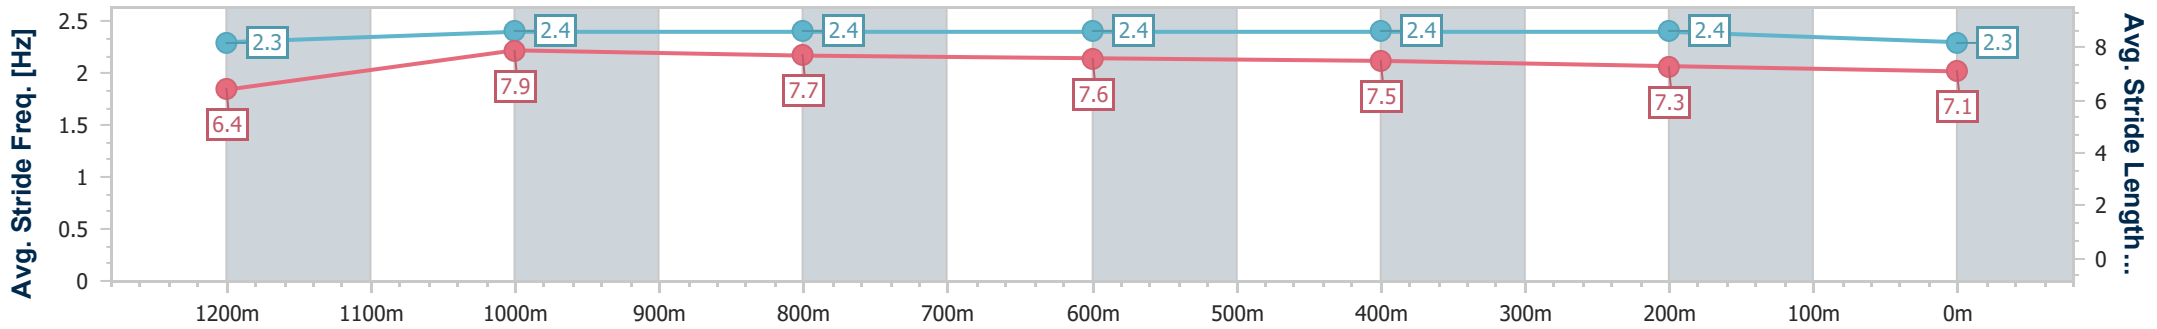

Eagle Farm QLD Professional

Race 8: THE STAR STRADBROKE HANDICAP - 1400m

15 June 2024 - 16:00

Track Rating: Good 3, Weather: Fine, Rail Position: +4.5m Entire

BRISBANE RACING CLUB

| Section | Overall | 1200m | 1000m | 800m | 600m | 400m | 200m |
|------------------------|--------------------------|---------------------------|---------------------------|---------------------------|---------------------------|---------------------------|--------------------------|
| Section Times | 1:21.91 [7] (0:13.80) | 1:08.11 [10] (0:10.60) | 0:57.51 [10] (0:11.15) | 0:46.36 [10] (0:11.18) | 0:35.18 [10] (0:11.40) | 0:23.78 [11] (0:11.36) | 0:12.42 [9] (0:12.42) |
| Average Speed [km/h] | 52.5 | 68.1 | 65.7 | 65.4 | 64.7 | 63.3 | 57.9 |
| Top Speed [km/h] | 66.8 | 69.0 | 67.0 | 66.5 | 65.8 | 64.9 | 60.8 |
| Avg. Dist. to Rail [m] | 8.0 | 4.8 | 3.3 | 3.7 | 4.9 | 11.3 | 11.8 |
| Avg. Stride Freq. [Hz] | 2.3 | 2.4 | 2.4 | 2.4 | 2.4 | 2.4 | 2.3 |
| Avg. Stride Length [m] | 6.4 | 7.9 | 7.7 | 7.6 | 7.5 | 7.3 | 7.1 |