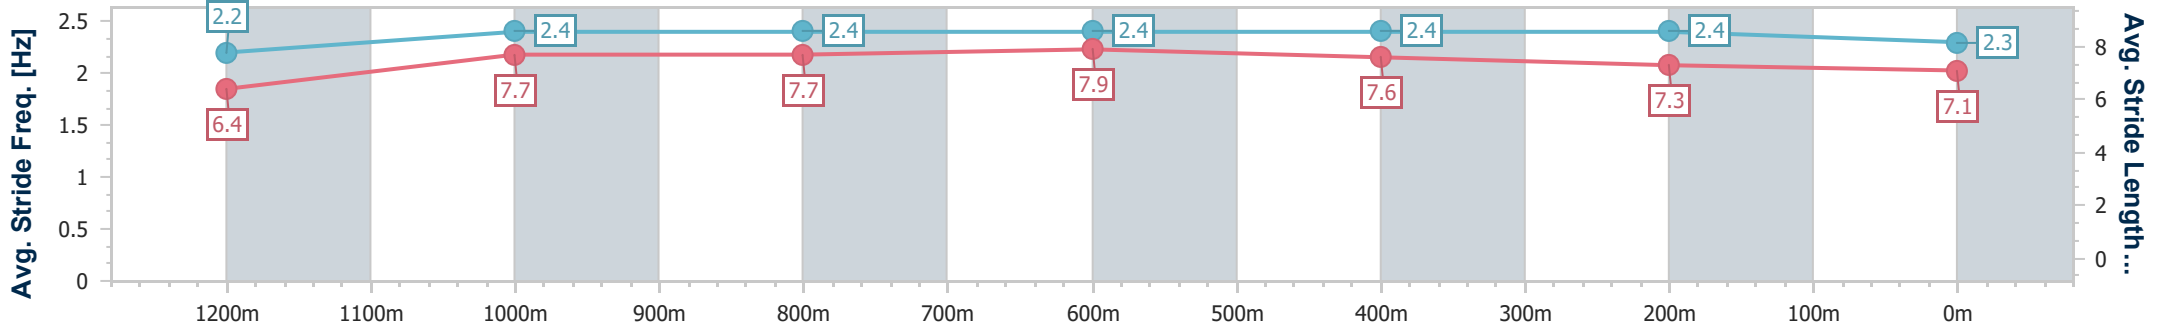

Eagle Farm QLD Professional

Race 8: THE STAR STRADBROKE HANDICAP - 1400m

15 June 2024 - 16:00

Track Rating: Good 3, Weather: Fine, Rail Position: +4.5m Entire

BRISBANE RACING CLUB

| Section | Overall | 1200m | 1000m | 800m | 600m | 400m | 200m |
|------------------------|---------------------------|---------------------------|---------------------------|---------------------------|---------------------------|---------------------------|---------------------------|
| Section Times | 1:22.00 [11] (0:14.17) | 1:07.83 [16] (0:10.64) | 0:57.19 [15] (0:11.17) | 0:46.02 [15] (0:11.08) | 0:34.94 [15] (0:11.38) | 0:23.56 [17] (0:11.33) | 0:12.23 [17] (0:12.23) |
| Average Speed [km/h] | 51.0 | 67.8 | 66.3 | 66.7 | 65.3 | 63.4 | 59.0 |
| Top Speed [km/h] | 67.6 | 68.1 | 67.2 | 67.5 | 66.4 | 66.2 | 62.1 |
| Avg. Dist. to Rail [m] | 8.3 | 4.7 | 5.5 | 5.8 | 6.3 | 10.5 | 11.7 |
| Avg. Stride Freq. [Hz] | 2.2 | 2.4 | 2.4 | 2.4 | 2.4 | 2.4 | 2.3 |
| Avg. Stride Length [m] | 6.4 | 7.7 | 7.7 | 7.9 | 7.6 | 7.3 | 7.1 |