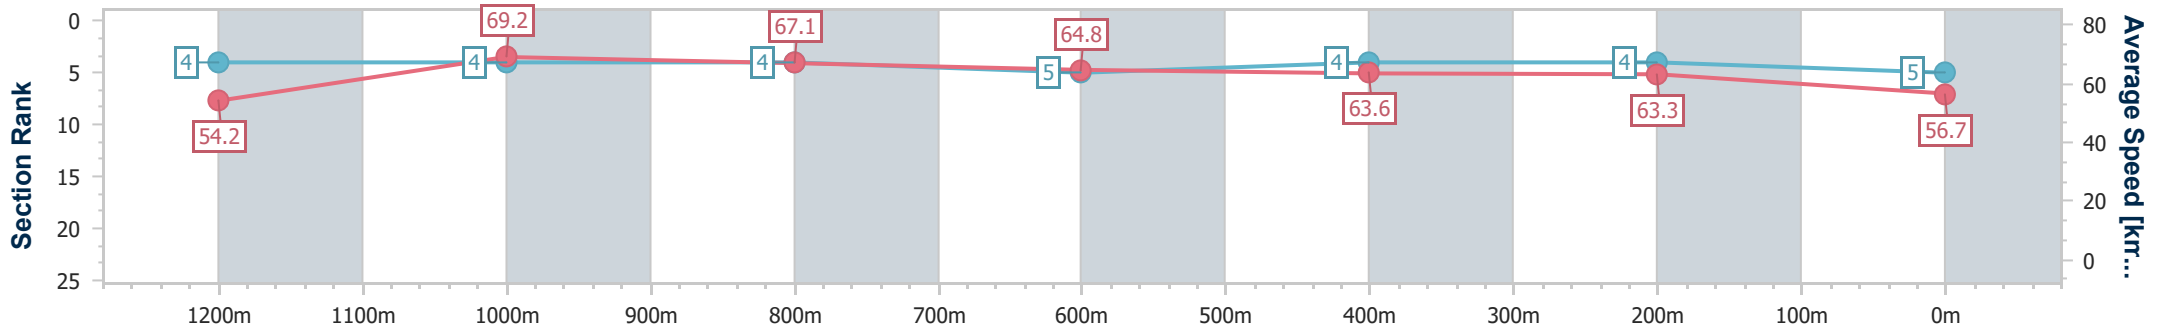

Eagle Farm QLD Professional

Race 8: THE STAR STRADBROKE HANDICAP - 1400m

15 June 2024 - 16:00

Track Rating: Good 3, Weather: Fine, Rail Position: +4.5m Entire

BRISBANE RACING CLUB

| Section | Overall | 1200m | 1000m | 800m | 600m | 400m | 200m |
|------------------------|--------------------------|--------------------------|--------------------------|--------------------------|--------------------------|--------------------------|--------------------------|
| Section Times | 1:21.73 [5] (0:13.39) | 1:08.34 [4] (0:10.41) | 0:57.93 [4] (0:10.98) | 0:46.95 [4] (0:11.35) | 0:35.60 [5] (0:11.51) | 0:24.09 [4] (0:11.42) | 0:12.67 [4] (0:12.67) |
| Average Speed [km/h] | 54.2 | 69.2 | 67.1 | 64.8 | 63.6 | 63.3 | 56.7 |
| Top Speed [km/h] | 70.5 | 70.8 | 67.5 | 65.6 | 64.2 | 64.2 | 60.8 |
| Avg. Dist. to Rail [m] | 11.1 | 6.7 | 4.2 | 4.8 | 3.7 | 8.2 | 8.2 |
| Avg. Stride Freq. [Hz] | 2.3 | 2.4 | 2.3 | 2.2 | 2.2 | 2.2 | 2.1 |
| Avg. Stride Length [m] | 6.7 | 8.1 | 8.2 | 8.0 | 8.0 | 7.9 | 7.4 |