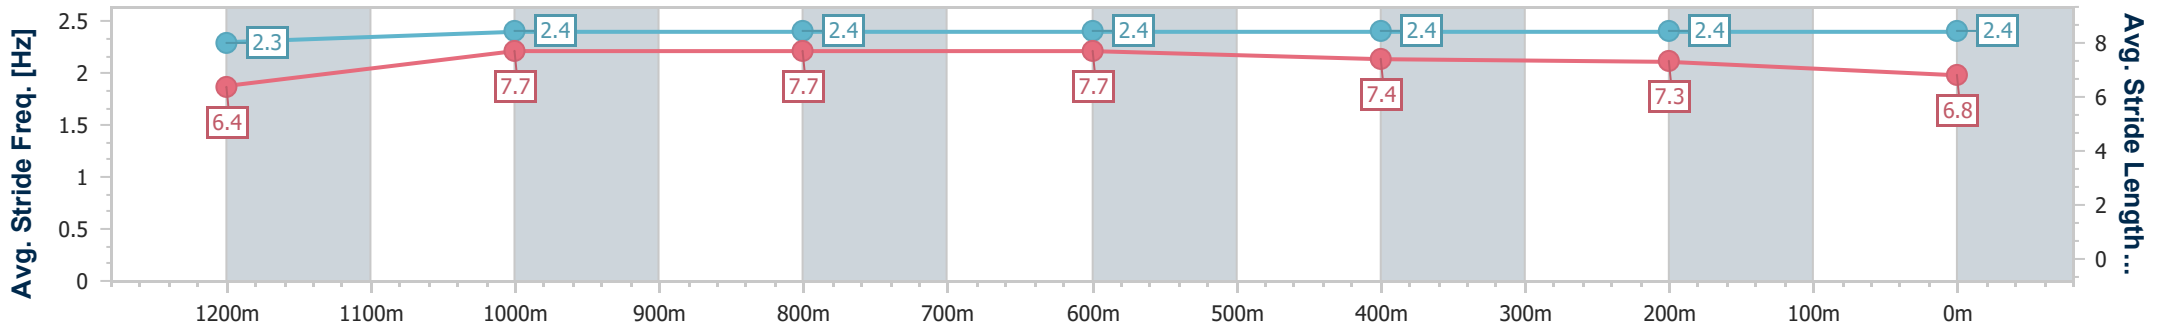

Eagle Farm QLD Professional

Race 8: THE STAR STRADBROKE HANDICAP - 1400m

15 June 2024 - 16:00

Track Rating: Good 3, Weather: Fine, Rail Position: +4.5m Entire

BRISBANE RACING CLUB

| Section | Overall | 1200m | 1000m | 800m | 600m | 400m | 200m |
|------------------------|--------------------------|--------------------------|--------------------------|--------------------------|--------------------------|---------------------------|---------------------------|
| Section Times | 1:21.92 [8] (0:13.78) | 1:08.14 [9] (0:10.59) | 0:57.55 [9] (0:11.17) | 0:46.38 [9] (0:11.10) | 0:35.28 [9] (0:11.51) | 0:23.77 [13] (0:11.37) | 0:12.40 [11] (0:12.40) |
| Average Speed [km/h] | 52.5 | 67.9 | 65.3 | 65.2 | 63.9 | 63.2 | 58.1 |
| Top Speed [km/h] | 66.7 | 69.2 | 66.8 | 66.5 | 65.3 | 65.2 | 61.5 |
| Avg. Dist. to Rail [m] | 4.8 | 3.3 | 1.8 | 1.8 | 3.8 | 9.5 | 8.6 |
| Avg. Stride Freq. [Hz] | 2.3 | 2.4 | 2.4 | 2.4 | 2.4 | 2.4 | 2.4 |
| Avg. Stride Length [m] | 6.4 | 7.7 | 7.7 | 7.7 | 7.4 | 7.3 | 6.8 |

- [] Ranking at each section and finish
- .-.- No data available at this section
- NA No data available

| | |
|--------------------------------|-----------------|
| Horse/Jockey Name | Dream Hour |
| Final Rank | 9 |
| Fastest Section Time (Section) | 0:10.65 (1200m) |
| Top Speed [km/h] (Section) | 69.3 (1200m) |
| Race State | Finished |