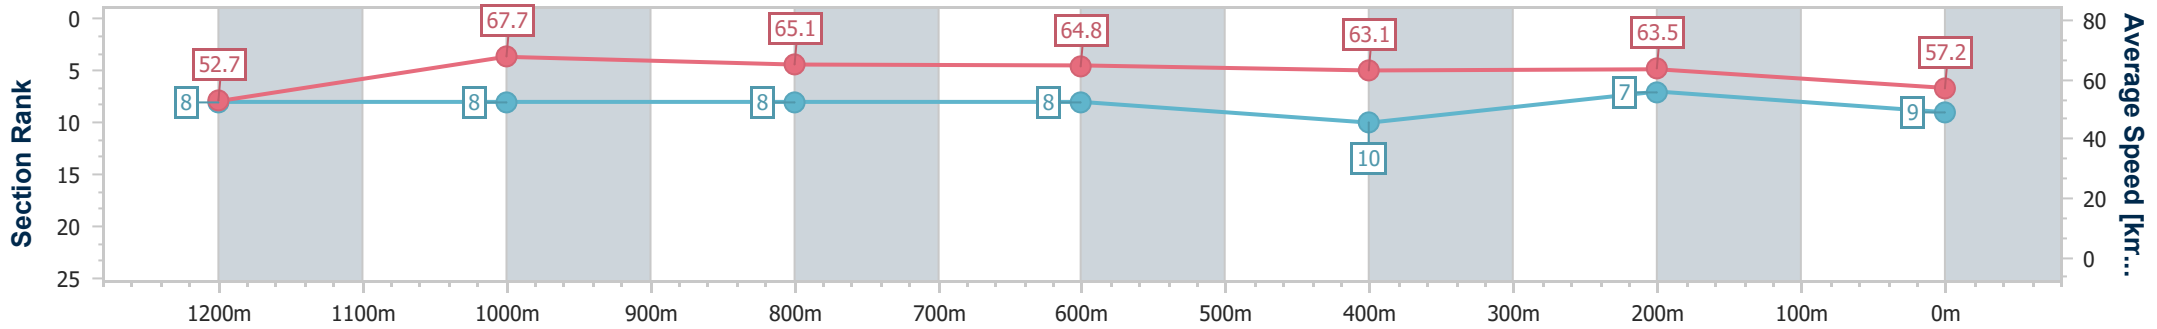

Eagle Farm QLD Professional

Race 8: THE STAR STRADBROKE HANDICAP - 1400m

15 June 2024 - 16:00

Track Rating: Good 3, Weather: Fine, Rail Position: +4.5m Entire

BRISBANE RACING CLUB

| Section | Overall | 1200m | 1000m | 800m | 600m | 400m | 200m |
|------------------------|--------------------------|--------------------------|--------------------------|--------------------------|--------------------------|---------------------------|--------------------------|
| Section Times | 1:21.93 [9] (0:13.69) | 1:08.24 [8] (0:10.65) | 0:57.59 [8] (0:11.09) | 0:46.50 [8] (0:11.15) | 0:35.35 [8] (0:11.46) | 0:23.89 [10] (0:11.34) | 0:12.55 [7] (0:12.55) |
| Average Speed [km/h] | 52.7 | 67.7 | 65.1 | 64.8 | 63.1 | 63.5 | 57.2 |
| Top Speed [km/h] | 67.7 | 69.3 | 66.8 | 65.9 | 63.9 | 64.9 | 61.5 |
| Avg. Dist. to Rail [m] | 2.2 | 1.5 | 0.4 | 0.8 | 1.0 | 2.2 | 3.6 |
| Avg. Stride Freq. [Hz] | 2.2 | 2.4 | 2.3 | 2.4 | 2.3 | 2.4 | 2.3 |
| Avg. Stride Length [m] | 6.6 | 7.8 | 7.7 | 7.6 | 7.5 | 7.5 | 7.0 |