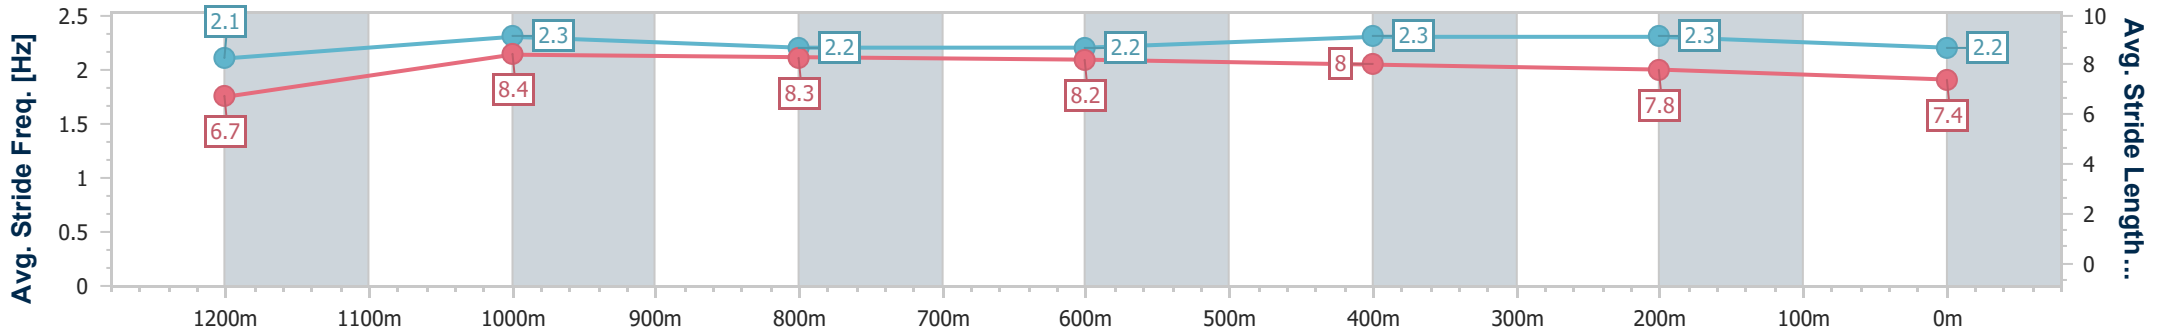

Eagle Farm QLD Professional

Race 8: THE STAR STRADBROKE HANDICAP - 1400m

15 June 2024 - 16:00

Track Rating: Good 3, Weather: Fine, Rail Position: +4.5m Entire

BRISBANE RACING CLUB

| Section | Overall | 1200m | 1000m | 800m | 600m | 400m | 200m |
|------------------------|--------------------------|---------------------------|---------------------------|---------------------------|---------------------------|---------------------------|---------------------------|
| Section Times | 1:21.88 [6] (0:13.93) | 1:07.95 [12] (0:10.57) | 0:57.38 [12] (0:11.17) | 0:46.21 [11] (0:11.14) | 0:35.07 [12] (0:11.39) | 0:23.68 [14] (0:11.34) | 0:12.34 [12] (0:12.34) |
| Average Speed [km/h] | 51.8 | 68.3 | 65.7 | 65.9 | 65.0 | 63.3 | 58.4 |
| Top Speed [km/h] | 68.1 | 68.9 | 67.3 | 66.7 | 65.4 | 65.1 | 61.1 |
| Avg. Dist. to Rail [m] | 7.7 | 4.4 | 3.8 | 4.2 | 5.0 | 9.0 | 8.3 |
| Avg. Stride Freq. [Hz] | 2.1 | 2.3 | 2.2 | 2.2 | 2.3 | 2.3 | 2.2 |
| Avg. Stride Length [m] | 6.7 | 8.4 | 8.3 | 8.2 | 8.0 | 7.8 | 7.4 |