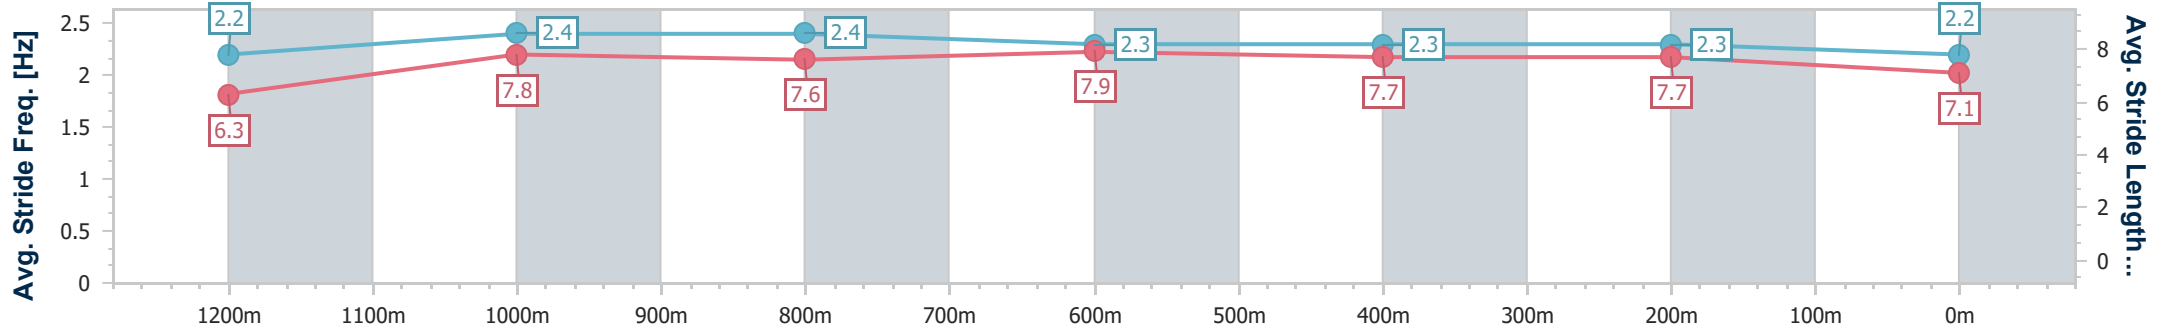

Eagle Farm QLD Professional

Race 8: THE STAR STRADBROKE HANDICAP - 1400m

15 June 2024 - 16:00

Track Rating: Good 3, Weather: Fine, Rail Position: +4.5m Entire

BRISBANE RACING CLUB

| Section | Overall | 1200m | 1000m | 800m | 600m | 400m | 200m |
|------------------------|---------------------------|---------------------------|---------------------------|---------------------------|---------------------------|---------------------------|---------------------------|
| Section Times | 1:22.02 [12] (0:14.44) | 1:07.58 [18] (0:10.69) | 0:56.89 [18] (0:11.14) | 0:45.75 [18] (0:10.96) | 0:34.79 [18] (0:11.05) | 0:23.74 [16] (0:11.28) | 0:12.46 [13] (0:12.46) |
| Average Speed [km/h] | 50.1 | 67.7 | 65.3 | 66.2 | 65.0 | 64.0 | 57.7 |
| Top Speed [km/h] | 65.2 | 69.7 | 68.7 | 67.3 | 67.0 | 66.9 | 61.3 |
| Avg. Dist. to Rail [m] | 9.9 | 3.8 | 2.8 | 0.9 | 0.6 | 1.1 | 1.4 |
| Avg. Stride Freq. [Hz] | 2.2 | 2.4 | 2.4 | 2.3 | 2.3 | 2.3 | 2.2 |
| Avg. Stride Length [m] | 6.3 | 7.8 | 7.6 | 7.9 | 7.7 | 7.7 | 7.1 |

- [] Ranking at each section and finish
- .-.- No data available at this section
- NA No data available

| | |
|--------------------------------|-----------------|
| Horse/Jockey Name | Steparty |
| Final Rank | 13 |
| Fastest Section Time (Section) | 0:10.44 (1200m) |
| Top Speed [km/h] (Section) | 69.9 (1200m) |
| Race State | Finished |