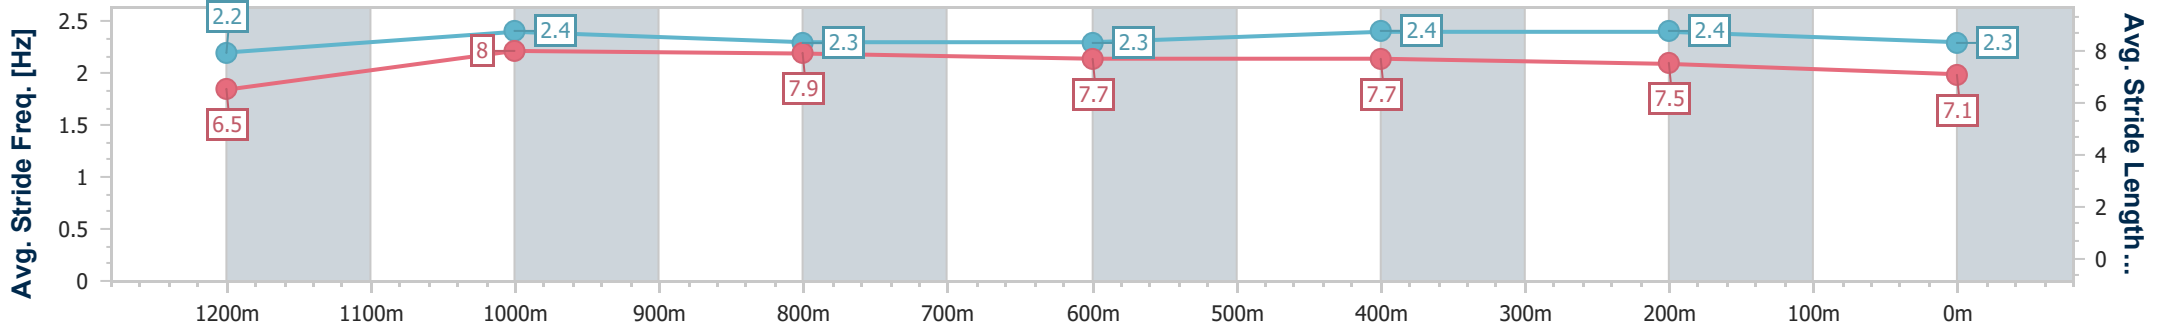

Eagle Farm QLD Professional

Race 8: THE STAR STRADBROKE HANDICAP - 1400m

15 June 2024 - 16:00

Track Rating: Good 3, Weather: Fine, Rail Position: +4.5m Entire

BRISBANE RACING CLUB

| Section | Overall | 1200m | 1000m | 800m | 600m | 400m | 200m |
|------------------------|--------------------------|---------------------------|---------------------------|---------------------------|---------------------------|--------------------------|-------------|
| Section Times | 1:21.60 [4] (0:13.98) | 1:07.62 [13] (0:10.62) | 0:57.00 [13] (0:11.16) | 0:45.84 [13] (0:11.06) | 0:34.78 [13] (0:11.20) | 0:23.58 [9] (0:11.24) | 0:12.34 [5] |
| Average Speed [km/h] | 51.8 | 67.9 | 65.1 | 65.3 | 64.8 | 64.2 | 58.2 |
| Top Speed [km/h] | 66.7 | 69.7 | 66.3 | 67.0 | 66.0 | 65.9 | 62.2 |
| Avg. Dist. to Rail [m] | 8.5 | 4.0 | 1.7 | 0.5 | 1.7 | 7.2 | 8.6 |
| Avg. Stride Freq. [Hz] | 2.2 | 2.4 | 2.3 | 2.3 | 2.4 | 2.4 | 2.3 |
| Avg. Stride Length [m] | 6.5 | 8.0 | 7.9 | 7.7 | 7.7 | 7.5 | 7.1 |

- [] Ranking at each section and finish
- .-.- No data available at this section
- NA No data available

| | |
|--------------------------------|-----------------|
| Horse/Jockey Name | Amenable |
| Final Rank | 5 |
| Fastest Section Time (Section) | 0:10.41 (1200m) |
| Top Speed [km/h] (Section) | 70.8 (1200m) |
| Race State | Finished |