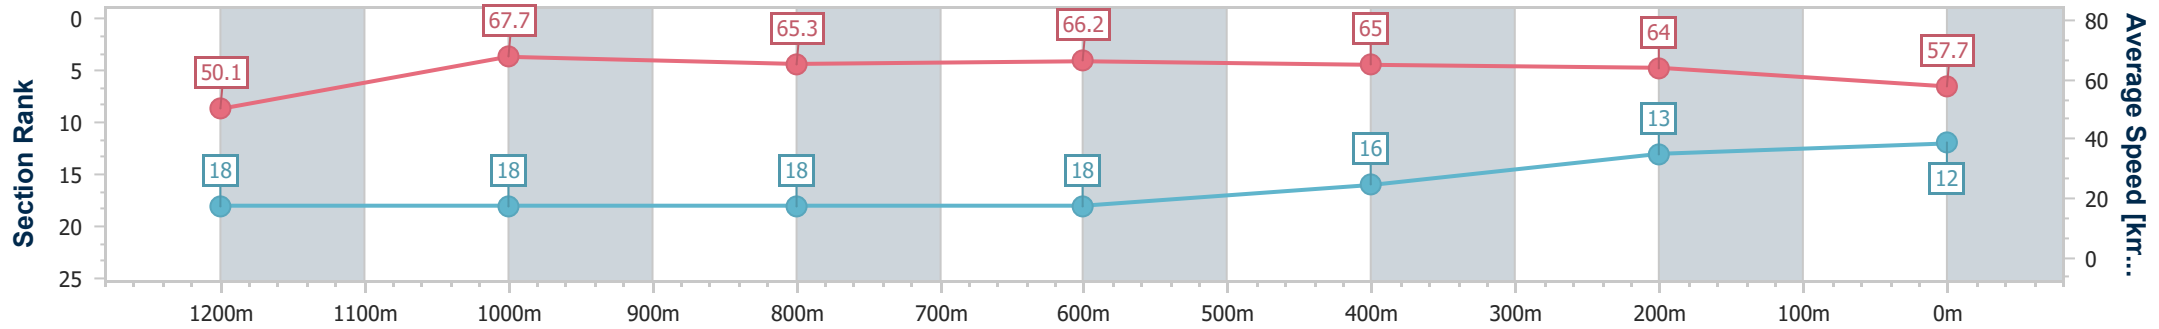

Eagle Farm QLD Professional

Race 8: THE STAR STRADBROKE HANDICAP - 1400m

15 June 2024 - 16:00

Track Rating: Good 3, Weather: Fine, Rail Position: +4.5m Entire

BRISBANE RACING CLUB

| Section | Overall | 1200m | 1000m | 800m | 600m | 400m | 200m |
|------------------------|---------------------------|---------------------------|---------------------------|---------------------------|---------------------------|---------------------------|---------------------------|
| Section Times | 1:22.02 [12] (0:14.44) | 1:07.58 [18] (0:10.69) | 0:56.89 [18] (0:11.14) | 0:45.75 [18] (0:10.96) | 0:34.79 [18] (0:11.05) | 0:23.74 [16] (0:11.28) | 0:12.46 [13] (0:12.46) |
| Average Speed [km/h] | 50.1 | 67.7 | 65.3 | 66.2 | 65.0 | 64.0 | 57.7 |
| Top Speed [km/h] | 65.2 | 69.7 | 68.7 | 67.3 | 67.0 | 66.9 | 61.3 |
| Avg. Dist. to Rail [m] | 9.9 | 3.8 | 2.8 | 0.9 | 0.6 | 1.1 | 1.4 |
| Avg. Stride Freq. [Hz] | 2.2 | 2.4 | 2.4 | 2.3 | 2.3 | 2.3 | 2.2 |
| Avg. Stride Length [m] | 6.3 | 7.8 | 7.6 | 7.9 | 7.7 | 7.7 | 7.1 |

- [] Ranking at each section and finish
- .-.- No data available at this section
- NA No data available

| | |
|--------------------------------|-----------------|
| Horse/Jockey Name | Steparty |
| Final Rank | 13 |
| Fastest Section Time (Section) | 0:10.44 (1200m) |
| Top Speed [km/h] (Section) | 69.9 (1200m) |
| Race State | Finished |