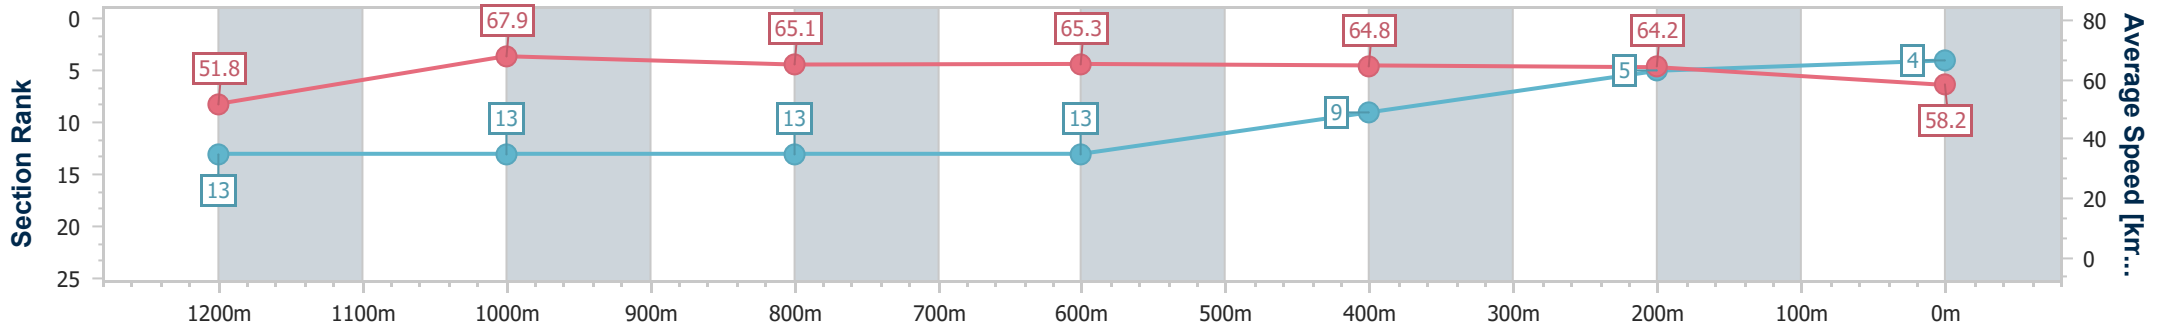

Eagle Farm QLD Professional

Race 8: THE STAR STRADBROKE HANDICAP - 1400m

15 June 2024 - 16:00

Track Rating: Good 3, Weather: Fine, Rail Position: +4.5m Entire

BRISBANE RACING CLUB

| Section | Overall | 1200m | 1000m | 800m | 600m | 400m | 200m |
|------------------------|--------------------------|---------------------------|---------------------------|---------------------------|---------------------------|--------------------------|-------------|
| Section Times | 1:21.60 [4] (0:13.98) | 1:07.62 [13] (0:10.62) | 0:57.00 [13] (0:11.16) | 0:45.84 [13] (0:11.06) | 0:34.78 [13] (0:11.20) | 0:23.58 [9] (0:11.24) | 0:12.34 [5] |
| Average Speed [km/h] | 51.8 | 67.9 | 65.1 | 65.3 | 64.8 | 64.2 | 58.2 |
| Top Speed [km/h] | 66.7 | 69.7 | 66.3 | 67.0 | 66.0 | 65.9 | 62.2 |
| Avg. Dist. to Rail [m] | 8.5 | 4.0 | 1.7 | 0.5 | 1.7 | 7.2 | 8.6 |
| Avg. Stride Freq. [Hz] | 2.2 | 2.4 | 2.3 | 2.3 | 2.4 | 2.4 | 2.3 |
| Avg. Stride Length [m] | 6.5 | 8.0 | 7.9 | 7.7 | 7.7 | 7.5 | 7.1 |