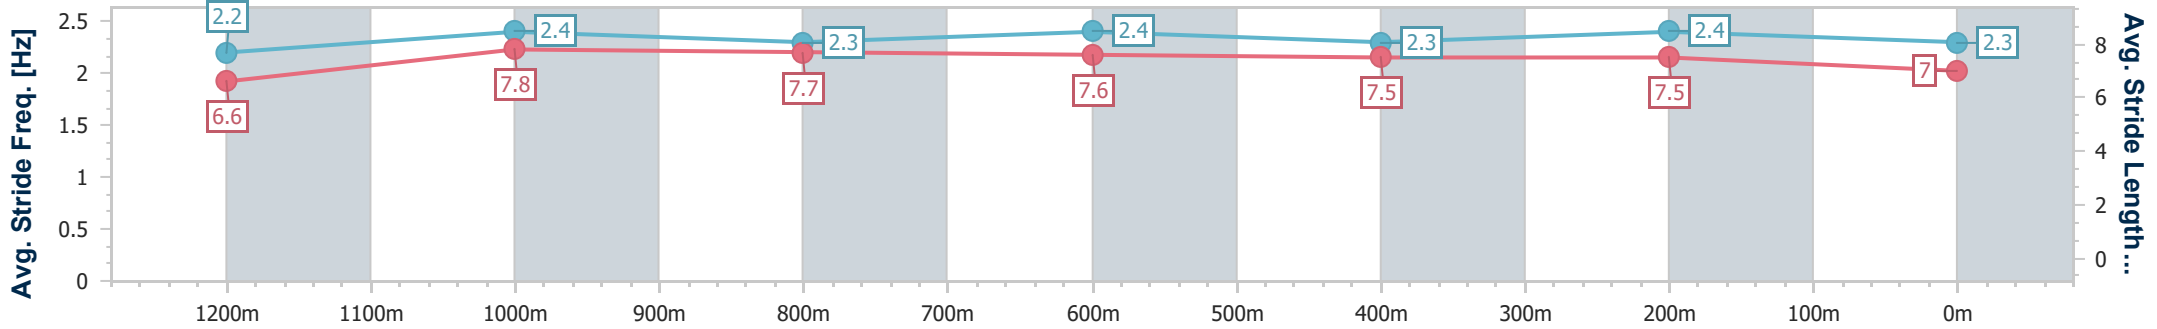

- [] Ranking at each section and finish
- .-.- No data available at this section
- NA No data available

| | |
|--------------------------------|-----------------|
| Horse/Jockey Name | Dream Hour |
| Final Rank | 9 |
| Fastest Section Time (Section) | 0:10.65 (1200m) |
| Top Speed [km/h] (Section) | 69.3 (1200m) |
| Race State | Finished |

Eagle Farm QLD Professional

Race 8: THE STAR STRADBROKE HANDICAP - 1400m

15 June 2024 - 16:00

Track Rating: Good 3, Weather: Fine, Rail Position: +4.5m Entire

BRISBANE RACING CLUB

| Section | Overall | 1200m | 1000m | 800m | 600m | 400m | 200m |
|------------------------|--------------------------|--------------------------|--------------------------|--------------------------|--------------------------|---------------------------|--------------------------|
| Section Times | 1:21.93 [9] (0:13.69) | 1:08.24 [8] (0:10.65) | 0:57.59 [8] (0:11.09) | 0:46.50 [8] (0:11.15) | 0:35.35 [8] (0:11.46) | 0:23.89 [10] (0:11.34) | 0:12.55 [7] (0:12.55) |
| Average Speed [km/h] | 52.7 | 67.7 | 65.1 | 64.8 | 63.1 | 63.5 | 57.2 |
| Top Speed [km/h] | 67.7 | 69.3 | 66.8 | 65.9 | 63.9 | 64.9 | 61.5 |
| Avg. Dist. to Rail [m] | 2.2 | 1.5 | 0.4 | 0.8 | 1.0 | 2.2 | 3.6 |
| Avg. Stride Freq. [Hz] | 2.2 | 2.4 | 2.3 | 2.4 | 2.3 | 2.4 | 2.3 |
| Avg. Stride Length [m] | 6.6 | 7.8 | 7.7 | 7.6 | 7.5 | 7.5 | 7.0 |