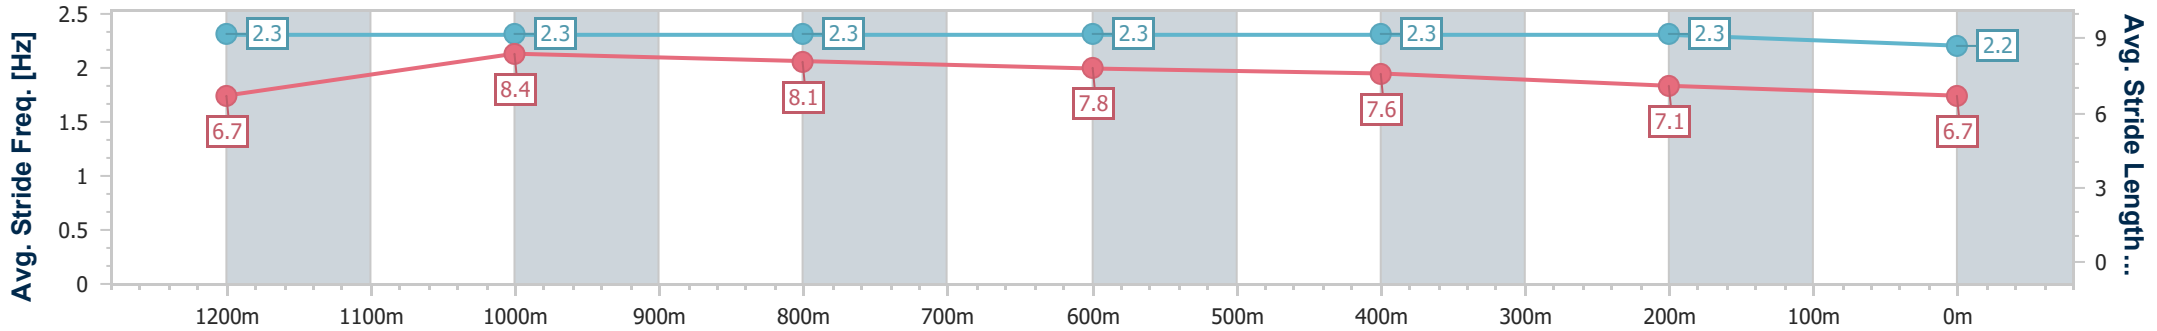

Eagle Farm QLD Professional

Race 8: THE STAR STRADBROKE HANDICAP - 1400m

15 June 2024 - 16:00

Track Rating: Good 3, Weather: Fine, Rail Position: +4.5m Entire

BRISBANE RACING CLUB

| Section | Overall | 1200m | 1000m | 800m | 600m | 400m | 200m |
|------------------------|---------------------------|--------------------------|--------------------------|--------------------------|--------------------------|--------------------------|---------------------------|
| Section Times | 1:23.41 [17] (0:13.24) | 1:10.17 [1] (0:10.35) | 0:59.82 [2] (0:10.96) | 0:48.86 [2] (0:11.24) | 0:37.62 [2] (0:11.61) | 0:26.01 [2] (0:12.35) | 0:13.66 [16] (0:13.66) |
| Average Speed [km/h] | 54.6 | 69.8 | 66.5 | 65.1 | 62.6 | 58.3 | 52.7 |
| Top Speed [km/h] | 70.4 | 70.9 | 67.6 | 66.4 | 63.8 | 61.1 | 55.4 |
| Avg. Dist. to Rail [m] | 5.9 | 4.7 | 2.9 | 3.2 | 2.4 | 5.9 | 7.2 |
| Avg. Stride Freq. [Hz] | 2.3 | 2.3 | 2.3 | 2.3 | 2.3 | 2.3 | 2.2 |
| Avg. Stride Length [m] | 6.7 | 8.4 | 8.1 | 7.8 | 7.6 | 7.1 | 6.7 |

- [] Ranking at each section and finish
- .-.- No data available at this section
- NA No data available

| | |
|--------------------------------|-----------------|
| Horse/Jockey Name | Here To Shock |
| Final Rank | 18 |
| Fastest Section Time (Section) | 0:10.32 (1200m) |
| Top Speed [km/h] (Section) | 70.2 (1200m) |
| Race State | Finished |