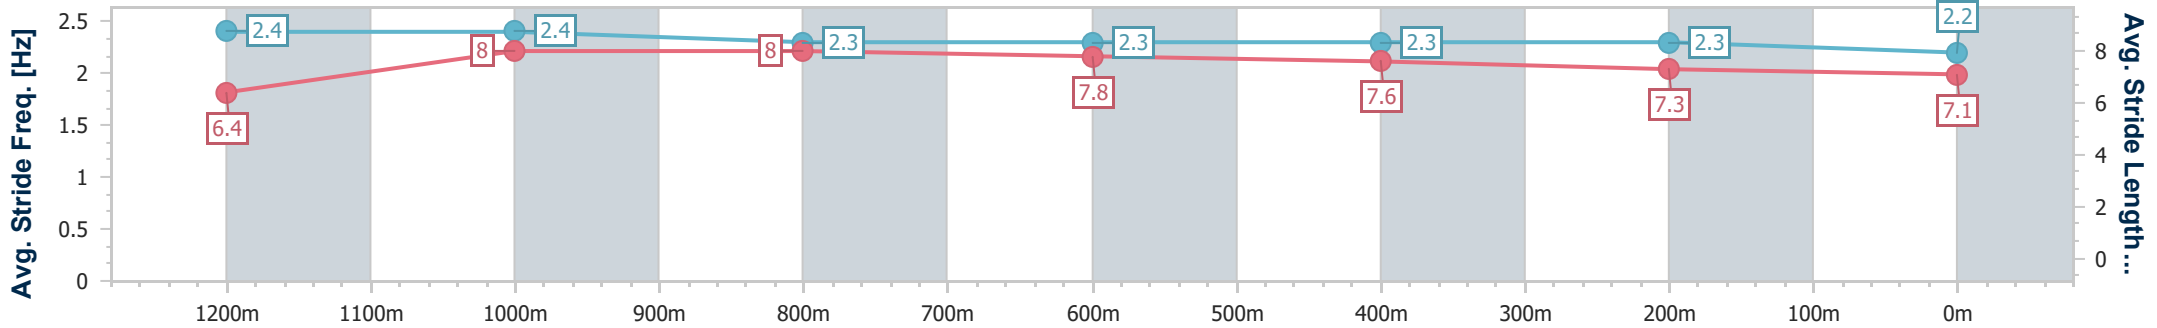

- [] Ranking at each section and finish
- .-.- No data available at this section
- NA No data available

| | |
|--------------------------------|-----------------|
| Horse/Jockey Name | Steparty |
| Final Rank | 13 |
| Fastest Section Time (Section) | 0:10.44 (1200m) |
| Top Speed [km/h] (Section) | 69.9 (1200m) |
| Race State | Finished |

Eagle Farm QLD Professional

Race 8: THE STAR STRADBROKE HANDICAP - 1400m

15 June 2024 - 16:00

Track Rating: Good 3, Weather: Fine, Rail Position: +4.5m Entire

BRISBANE RACING CLUB

| Section | Overall | 1200m | 1000m | 800m | 600m | 400m | 200m |
|------------------------|---------------------------|--------------------------|--------------------------|--------------------------|--------------------------|--------------------------|--------------------------|
| Section Times | 1:22.47 [13] (0:13.32) | 1:09.15 [3] (0:10.44) | 0:58.71 [3] (0:11.00) | 0:47.71 [3] (0:11.27) | 0:36.44 [3] (0:11.57) | 0:24.87 [3] (0:11.87) | 0:13.00 [8] (0:13.00) |
| Average Speed [km/h] | 54.3 | 68.9 | 66.1 | 64.4 | 62.6 | 60.8 | 55.4 |
| Top Speed [km/h] | 68.8 | 69.9 | 67.5 | 66.3 | 63.1 | 62.6 | 58.4 |
| Avg. Dist. to Rail [m] | 4.1 | 3.1 | 1.8 | 1.8 | 1.6 | 6.2 | 6.9 |
| Avg. Stride Freq. [Hz] | 2.4 | 2.4 | 2.3 | 2.3 | 2.3 | 2.3 | 2.2 |
| Avg. Stride Length [m] | 6.4 | 8.0 | 8.0 | 7.8 | 7.6 | 7.3 | 7.1 |

- [] Ranking at each section and finish
- .-.- No data available at this section
- NA No data available

| | |
|--------------------------------|-----------------|
| Horse/Jockey Name | Magic Time |
| Final Rank | 14 |
| Fastest Section Time (Section) | 0:10.46 (1200m) |
| Top Speed [km/h] (Section) | 69.2 (1200m) |
| Race State | Finished |