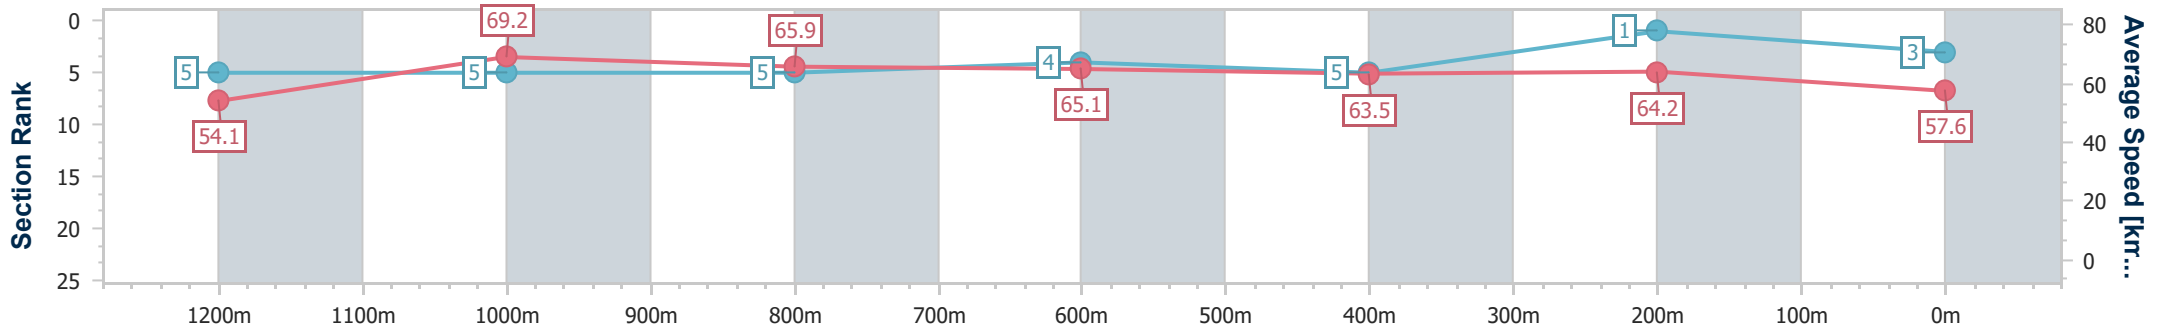

Eagle Farm QLD Professional

Race 8: THE STAR STRADBROKE HANDICAP - 1400m

15 June 2024 - 16:00

Track Rating: Good 3, Weather: Fine, Rail Position: +4.5m Entire

BRISBANE RACING CLUB

| Section | Overall | 1200m | 1000m | 800m | 600m | 400m | 200m |
|------------------------|--------------------------|--------------------------|--------------------------|--------------------------|--------------------------|--------------------------|--------------------------|
| Section Times | 1:21.40 [3] (0:13.42) | 1:07.98 [5] (0:10.42) | 0:57.56 [5] (0:11.07) | 0:46.49 [5] (0:11.17) | 0:35.32 [4] (0:11.58) | 0:23.74 [5] (0:11.26) | 0:12.48 [1] (0:12.48) |
| Average Speed [km/h] | 54.1 | 69.2 | 65.9 | 65.1 | 63.5 | 64.2 | 57.6 |
| Top Speed [km/h] | 69.5 | 70.2 | 66.3 | 66.1 | 64.2 | 65.3 | 61.5 |
| Avg. Dist. to Rail [m] | 9.1 | 4.6 | 2.4 | 3.0 | 4.2 | 8.0 | 7.6 |
| Avg. Stride Freq. [Hz] | 2.1 | 2.3 | 2.2 | 2.2 | 2.2 | 2.3 | 2.2 |
| Avg. Stride Length [m] | 7.0 | 8.4 | 8.4 | 8.3 | 7.9 | 7.7 | 7.3 |