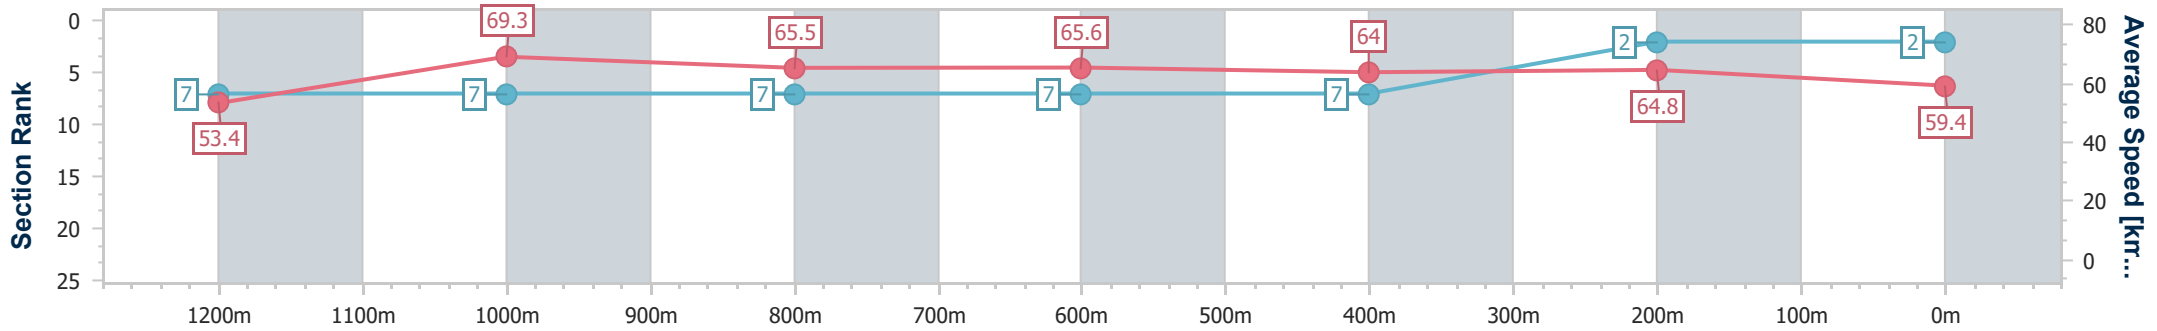

Eagle Farm QLD Professional

Race 8: THE STAR STRADBROKE HANDICAP - 1400m

15 June 2024 - 16:00

Track Rating: Good 3, Weather: Fine, Rail Position: +4.5m Entire

BRISBANE RACING CLUB

| Section | Overall | 1200m | 1000m | 800m | 600m | 400m | 200m |
|------------------------|--------------------------|--------------------------|--------------------------|--------------------------|--------------------------|--------------------------|--------------------------|
| Section Times | 1:21.04 [2] (0:13.57) | 1:07.47 [7] (0:10.46) | 0:57.01 [7] (0:11.17) | 0:45.84 [7] (0:11.16) | 0:34.68 [7] (0:11.45) | 0:23.23 [7] (0:11.13) | 0:12.10 [2] (0:12.10) |
| Average Speed [km/h] | 53.4 | 69.3 | 65.5 | 65.6 | 64.0 | 64.8 | 59.4 |
| Top Speed [km/h] | 68.3 | 70.2 | 67.4 | 66.9 | 65.7 | 65.5 | 62.4 |
| Avg. Dist. to Rail [m] | 13.3 | 5.9 | 4.1 | 3.2 | 3.8 | 9.5 | 10.5 |
| Avg. Stride Freq. [Hz] | 2.4 | 2.5 | 2.4 | 2.4 | 2.4 | 2.5 | 2.4 |
| Avg. Stride Length [m] | 6.1 | 7.6 | 7.5 | 7.5 | 7.3 | 7.2 | 6.7 |