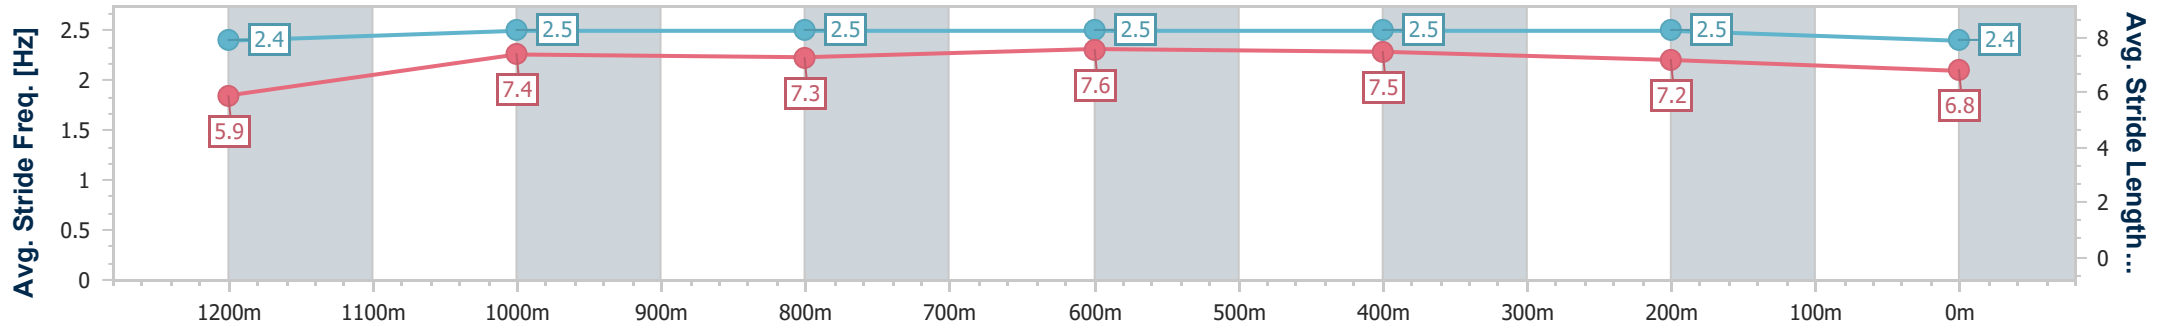

Eagle Farm QLD Professional

Race 8: THE STAR STRADBROKE HANDICAP - 1400m

15 June 2024 - 16:00

Track Rating: Good 3, Weather: Fine, Rail Position: +4.5m Entire

BRISBANE RACING CLUB

| Section | Overall | 1200m | 1000m | 800m | 600m | 400m | 200m |
|------------------------|---------------------------|---------------------------|---------------------------|---------------------------|---------------------------|---------------------------|---------------------------|
| Section Times | 1:21.99 [10] (0:14.28) | 1:07.71 [17] (0:10.71) | 0:57.00 [17] (0:11.20) | 0:45.80 [17] (0:10.97) | 0:34.83 [17] (0:11.36) | 0:23.47 [18] (0:11.14) | 0:12.33 [14] (0:12.33) |
| Average Speed [km/h] | 50.8 | 67.8 | 65.6 | 67.0 | 65.7 | 64.7 | 58.5 |
| Top Speed [km/h] | 64.9 | 69.4 | 67.0 | 68.3 | 67.0 | 66.0 | 62.4 |
| Avg. Dist. to Rail [m] | 13.9 | 5.8 | 4.6 | 4.6 | 7.6 | 15.0 | 14.0 |
| Avg. Stride Freq. [Hz] | 2.4 | 2.5 | 2.5 | 2.5 | 2.5 | 2.5 | 2.4 |
| Avg. Stride Length [m] | 5.9 | 7.4 | 7.3 | 7.6 | 7.5 | 7.2 | 6.8 |

- [] Ranking at each section and finish
- .-.- No data available at this section
- NA No data available

| | |
|--------------------------------|-----------------|
| Horse/Jockey Name | Roll On High |
| Final Rank | 11 |
| Fastest Section Time (Section) | 0:10.64 (1200m) |
| Top Speed [km/h] (Section) | 68.1 (1200m) |
| Race State | Finished |