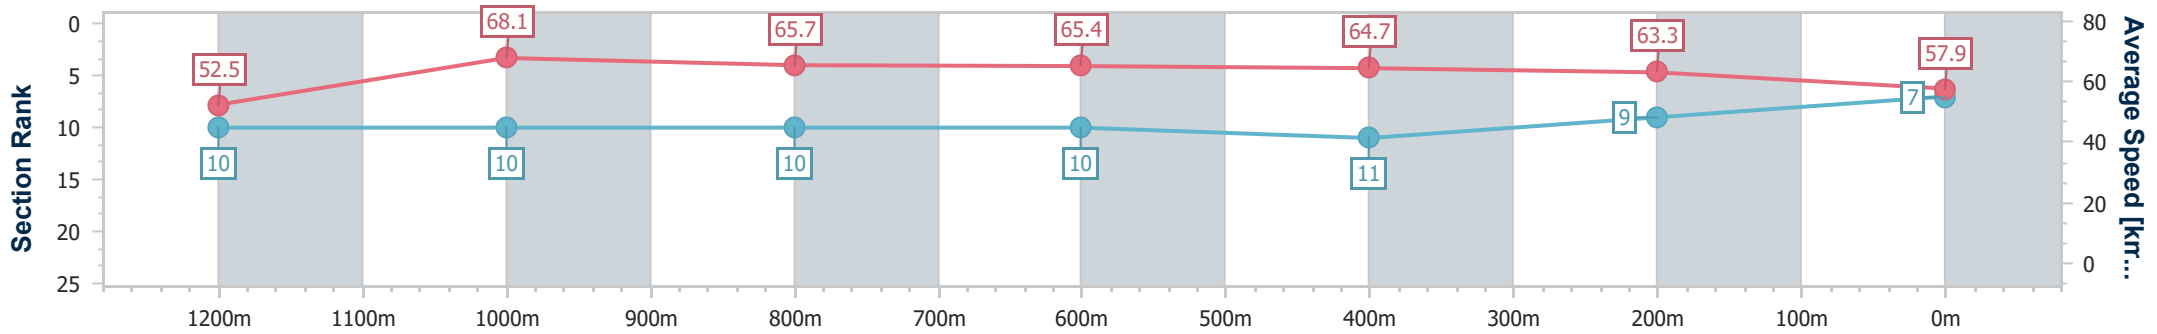

Eagle Farm QLD Professional

Race 8: THE STAR STRADBROKE HANDICAP - 1400m

15 June 2024 - 16:00

Track Rating: Good 3, Weather: Fine, Rail Position: +4.5m Entire

BRISBANE RACING CLUB

| Section | Overall | 1200m | 1000m | 800m | 600m | 400m | 200m |
|------------------------|--------------------------|---------------------------|---------------------------|---------------------------|---------------------------|---------------------------|--------------------------|
| Section Times | 1:21.91 [7] (0:13.80) | 1:08.11 [10] (0:10.60) | 0:57.51 [10] (0:11.15) | 0:46.36 [10] (0:11.18) | 0:35.18 [10] (0:11.40) | 0:23.78 [11] (0:11.36) | 0:12.42 [9] (0:12.42) |
| Average Speed [km/h] | 52.5 | 68.1 | 65.7 | 65.4 | 64.7 | 63.3 | 57.9 |
| Top Speed [km/h] | 66.8 | 69.0 | 67.0 | 66.5 | 65.8 | 64.9 | 60.8 |
| Avg. Dist. to Rail [m] | 8.0 | 4.8 | 3.3 | 3.7 | 4.9 | 11.3 | 11.8 |
| Avg. Stride Freq. [Hz] | 2.3 | 2.4 | 2.4 | 2.4 | 2.4 | 2.4 | 2.3 |
| Avg. Stride Length [m] | 6.4 | 7.9 | 7.7 | 7.6 | 7.5 | 7.3 | 7.1 |