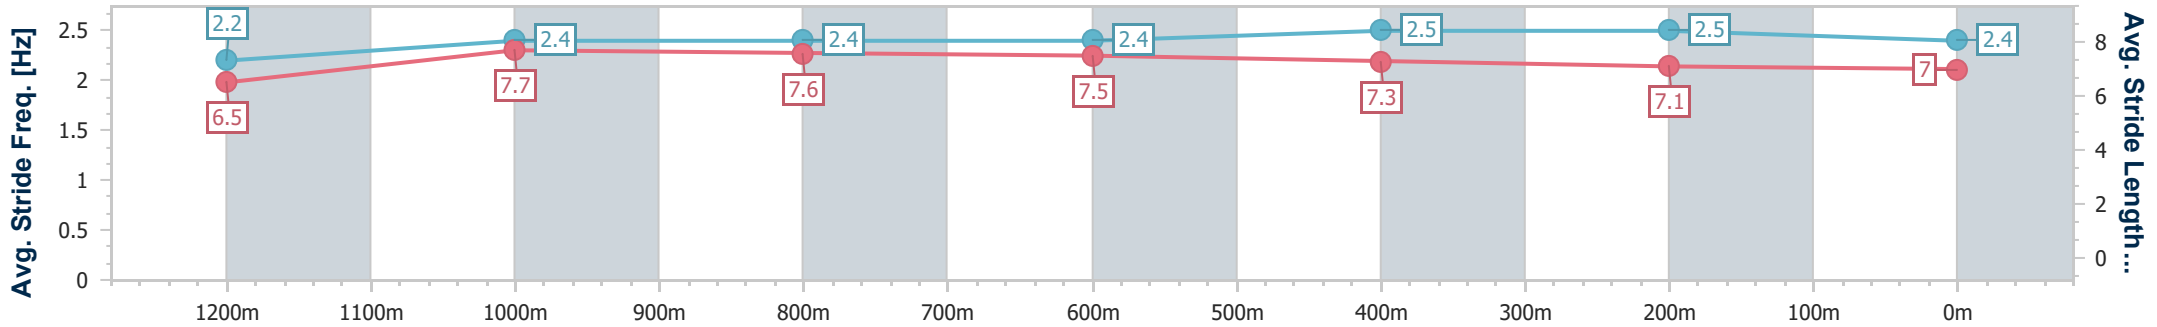

Eagle Farm QLD Professional

Race 8: THE STAR STRADBROKE HANDICAP - 1400m

15 June 2024 - 16:00

Track Rating: Good 3, Weather: Fine, Rail Position: +4.5m Entire

BRISBANE RACING CLUB

| Section | Overall | 1200m | 1000m | 800m | 600m | 400m | 200m |
|------------------------|--------------------------|---------------------------|---------------------------|---------------------------|---------------------------|--------------------------|--------------------------|
| Section Times | 1:21.00 [1] (0:14.13) | 1:06.87 [15] (0:10.68) | 0:56.19 [16] (0:11.21) | 0:44.98 [16] (0:11.07) | 0:33.91 [16] (0:10.91) | 0:23.00 [8] (0:11.05) | 0:11.95 [3] (0:11.95) |
| Average Speed [km/h] | 51.4 | 67.6 | 65.0 | 65.3 | 65.9 | 65.2 | 60.3 |
| Top Speed [km/h] | 67.4 | 68.0 | 66.2 | 66.4 | 67.2 | 67.0 | 62.9 |
| Avg. Dist. to Rail [m] | 11.5 | 4.6 | 2.5 | 1.1 | 0.6 | 1.5 | 5.3 |
| Avg. Stride Freq. [Hz] | 2.2 | 2.4 | 2.4 | 2.4 | 2.5 | 2.5 | 2.4 |
| Avg. Stride Length [m] | 6.5 | 7.7 | 7.6 | 7.5 | 7.3 | 7.1 | 7.0 |