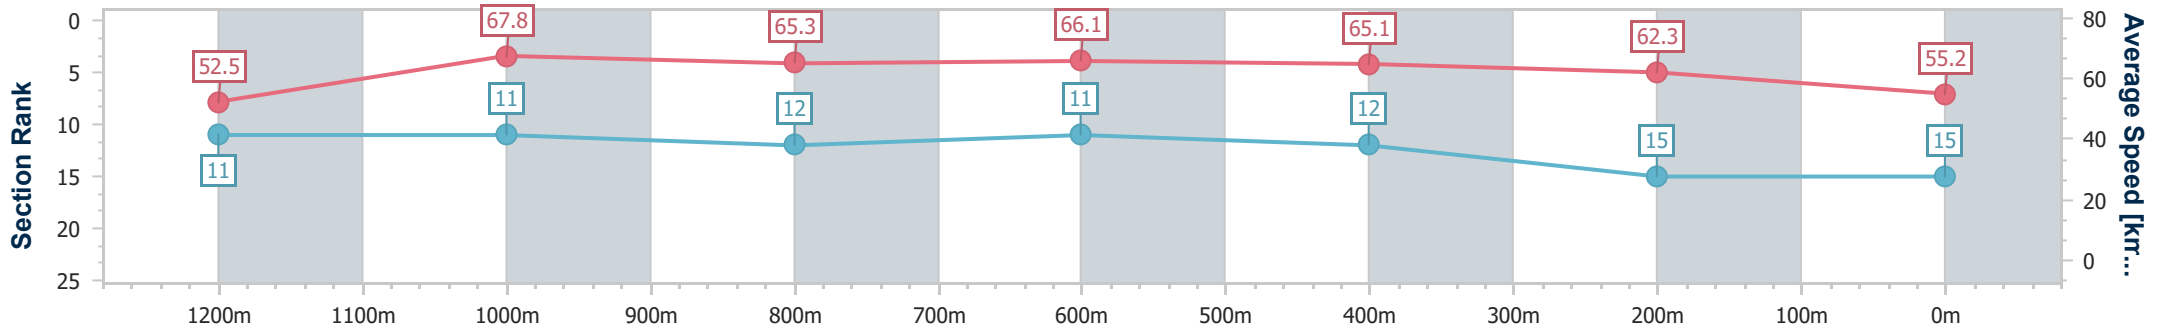

Eagle Farm QLD Professional

Race 8: THE STAR STRADBROKE HANDICAP - 1400m

15 June 2024 - 16:00

Track Rating: Good 3, Weather: Fine, Rail Position: +4.5m Entire

BRISBANE RACING CLUB

| Section | Overall | 1200m | 1000m | 800m | 600m | 400m | 200m |
|------------------------|---------------------------|---------------------------|---------------------------|---------------------------|---------------------------|---------------------------|--------------|
| Section Times | 1:22.73 [15] (0:13.82) | 1:08.91 [11] (0:10.65) | 0:58.26 [11] (0:11.28) | 0:46.98 [12] (0:11.06) | 0:35.92 [11] (0:11.34) | 0:24.58 [12] (0:11.56) | 0:13.02 [15] |
| Average Speed [km/h] | 52.5 | 67.8 | 65.3 | 66.1 | 65.1 | 62.3 | 55.2 |
| Top Speed [km/h] | 66.9 | 68.9 | 67.0 | 67.5 | 65.9 | 65.2 | 60.0 |
| Avg. Dist. to Rail [m] | 9.8 | 6.0 | 4.3 | 3.6 | 5.3 | 12.5 | 13.0 |
| Avg. Stride Freq. [Hz] | 2.3 | 2.4 | 2.3 | 2.4 | 2.4 | 2.4 | 2.3 |
| Avg. Stride Length [m] | 6.4 | 7.9 | 7.8 | 7.7 | 7.5 | 7.1 | 6.7 |