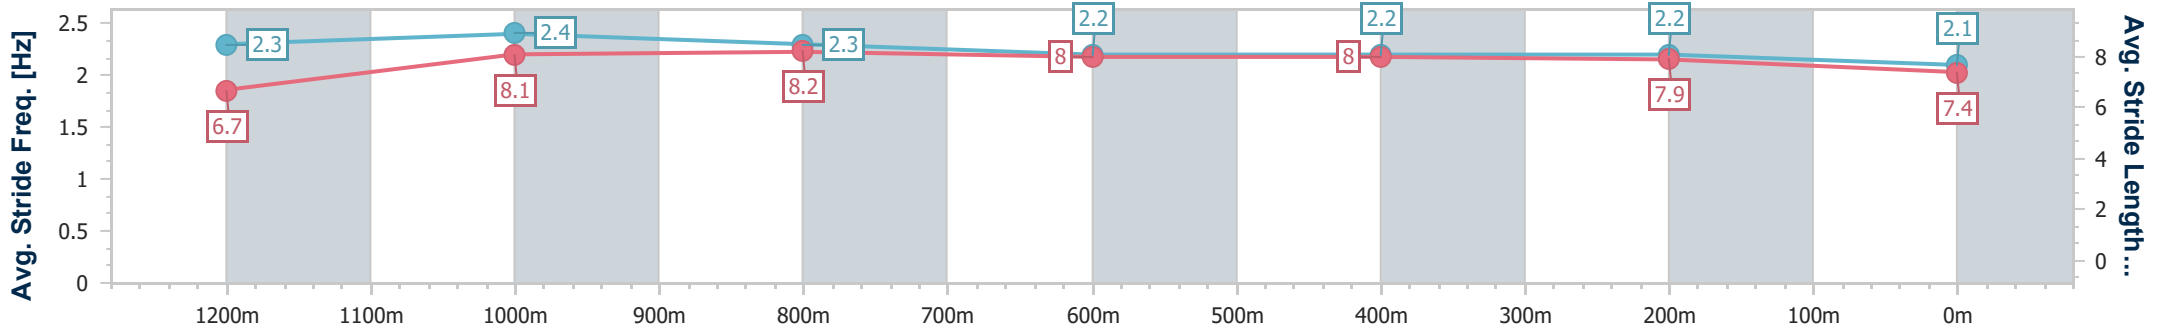

Eagle Farm QLD Professional

Race 8: THE STAR STRADBROKE HANDICAP - 1400m

15 June 2024 - 16:00

Track Rating: Good 3, Weather: Fine, Rail Position: +4.5m Entire

BRISBANE RACING CLUB

| Section | Overall | 1200m | 1000m | 800m | 600m | 400m | 200m |
|------------------------|--------------------------|--------------------------|--------------------------|--------------------------|--------------------------|--------------------------|--------------------------|
| Section Times | 1:21.73 [5] (0:13.39) | 1:08.34 [4] (0:10.41) | 0:57.93 [4] (0:10.98) | 0:46.95 [4] (0:11.35) | 0:35.60 [5] (0:11.51) | 0:24.09 [4] (0:11.42) | 0:12.67 [4] (0:12.67) |
| Average Speed [km/h] | 54.2 | 69.2 | 67.1 | 64.8 | 63.6 | 63.3 | 56.7 |
| Top Speed [km/h] | 70.5 | 70.8 | 67.5 | 65.6 | 64.2 | 64.2 | 60.8 |
| Avg. Dist. to Rail [m] | 11.1 | 6.7 | 4.2 | 4.8 | 3.7 | 8.2 | 8.2 |
| Avg. Stride Freq. [Hz] | 2.3 | 2.4 | 2.3 | 2.2 | 2.2 | 2.2 | 2.1 |
| Avg. Stride Length [m] | 6.7 | 8.1 | 8.2 | 8.0 | 8.0 | 7.9 | 7.4 |