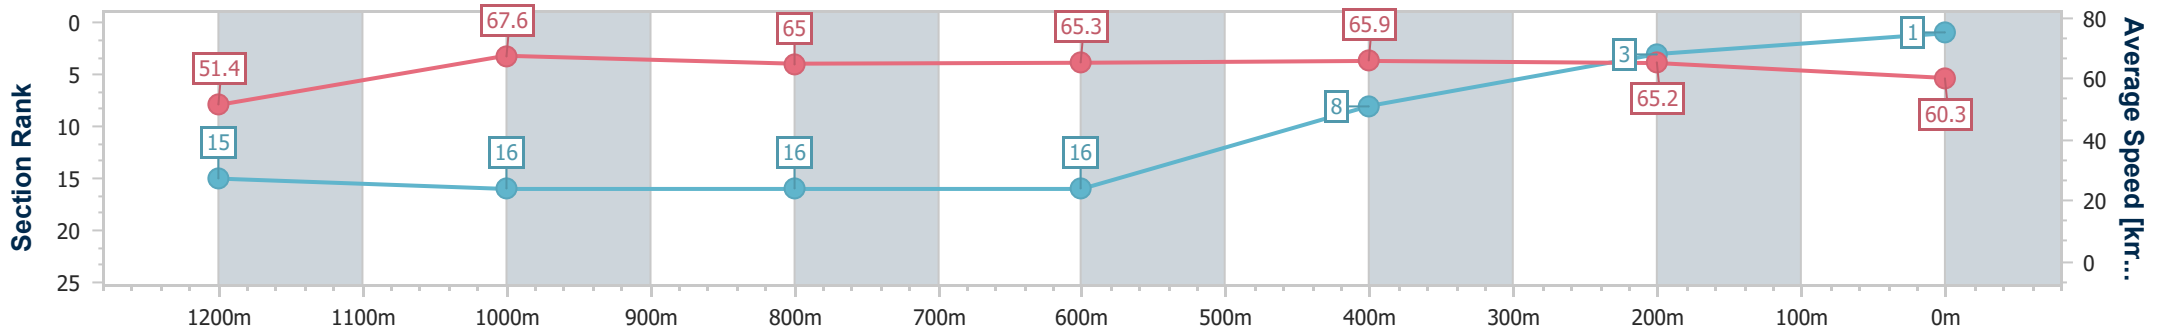

Eagle Farm QLD Professional

Race 8: THE STAR STRADBROKE HANDICAP - 1400m

15 June 2024 - 16:00

Track Rating: Good 3, Weather: Fine, Rail Position: +4.5m Entire

BRISBANE RACING CLUB

| Section | Overall | 1200m | 1000m | 800m | 600m | 400m | 200m |
|------------------------|--------------------------|---------------------------|---------------------------|---------------------------|---------------------------|--------------------------|--------------------------|
| Section Times | 1:21.00 [1] (0:14.13) | 1:06.87 [15] (0:10.68) | 0:56.19 [16] (0:11.21) | 0:44.98 [16] (0:11.07) | 0:33.91 [16] (0:10.91) | 0:23.00 [8] (0:11.05) | 0:11.95 [3] (0:11.95) |
| Average Speed [km/h] | 51.4 | 67.6 | 65.0 | 65.3 | 65.9 | 65.2 | 60.3 |
| Top Speed [km/h] | 67.4 | 68.0 | 66.2 | 66.4 | 67.2 | 67.0 | 62.9 |
| Avg. Dist. to Rail [m] | 11.5 | 4.6 | 2.5 | 1.1 | 0.6 | 1.5 | 5.3 |
| Avg. Stride Freq. [Hz] | 2.2 | 2.4 | 2.4 | 2.4 | 2.5 | 2.5 | 2.4 |
| Avg. Stride Length [m] | 6.5 | 7.7 | 7.6 | 7.5 | 7.3 | 7.1 | 7.0 |