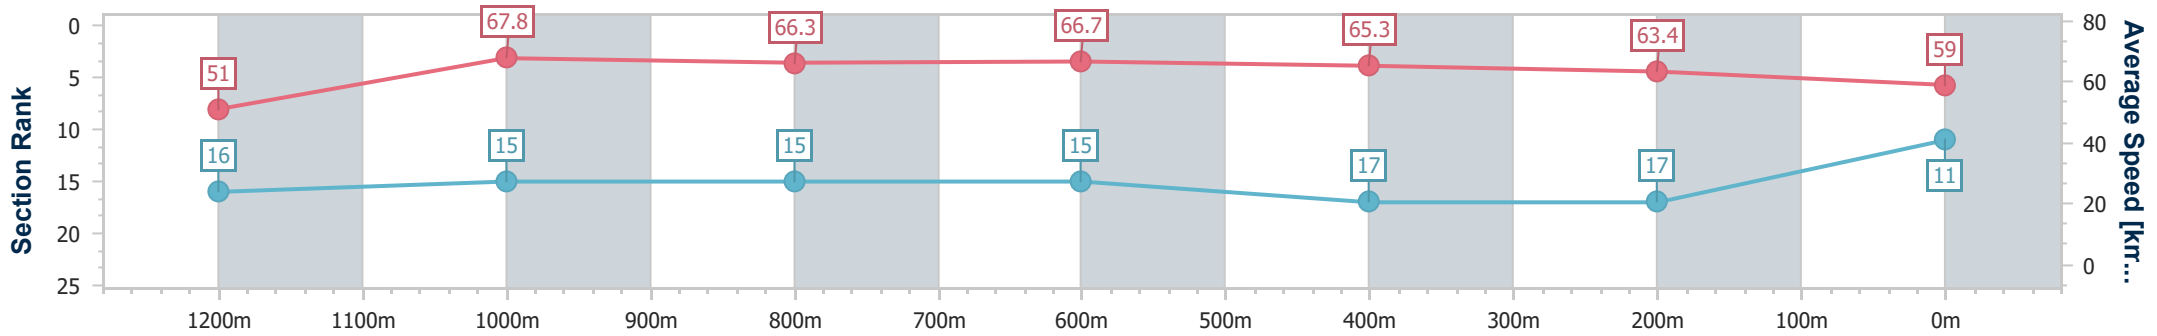

Eagle Farm QLD Professional

Race 8: THE STAR STRADBROKE HANDICAP - 1400m

15 June 2024 - 16:00

Track Rating: Good 3, Weather: Fine, Rail Position: +4.5m Entire

BRISBANE RACING CLUB

| Section | Overall | 1200m | 1000m | 800m | 600m | 400m | 200m |
|------------------------|---------------------------|---------------------------|---------------------------|---------------------------|---------------------------|---------------------------|---------------------------|
| Section Times | 1:22.00 [11] (0:14.17) | 1:07.83 [16] (0:10.64) | 0:57.19 [15] (0:11.17) | 0:46.02 [15] (0:11.08) | 0:34.94 [15] (0:11.38) | 0:23.56 [17] (0:11.33) | 0:12.23 [17] (0:12.23) |
| Average Speed [km/h] | 51.0 | 67.8 | 66.3 | 66.7 | 65.3 | 63.4 | 59.0 |
| Top Speed [km/h] | 67.6 | 68.1 | 67.2 | 67.5 | 66.4 | 66.2 | 62.1 |
| Avg. Dist. to Rail [m] | 8.3 | 4.7 | 5.5 | 5.8 | 6.3 | 10.5 | 11.7 |
| Avg. Stride Freq. [Hz] | 2.2 | 2.4 | 2.4 | 2.4 | 2.4 | 2.4 | 2.3 |
| Avg. Stride Length [m] | 6.4 | 7.7 | 7.7 | 7.9 | 7.6 | 7.3 | 7.1 |