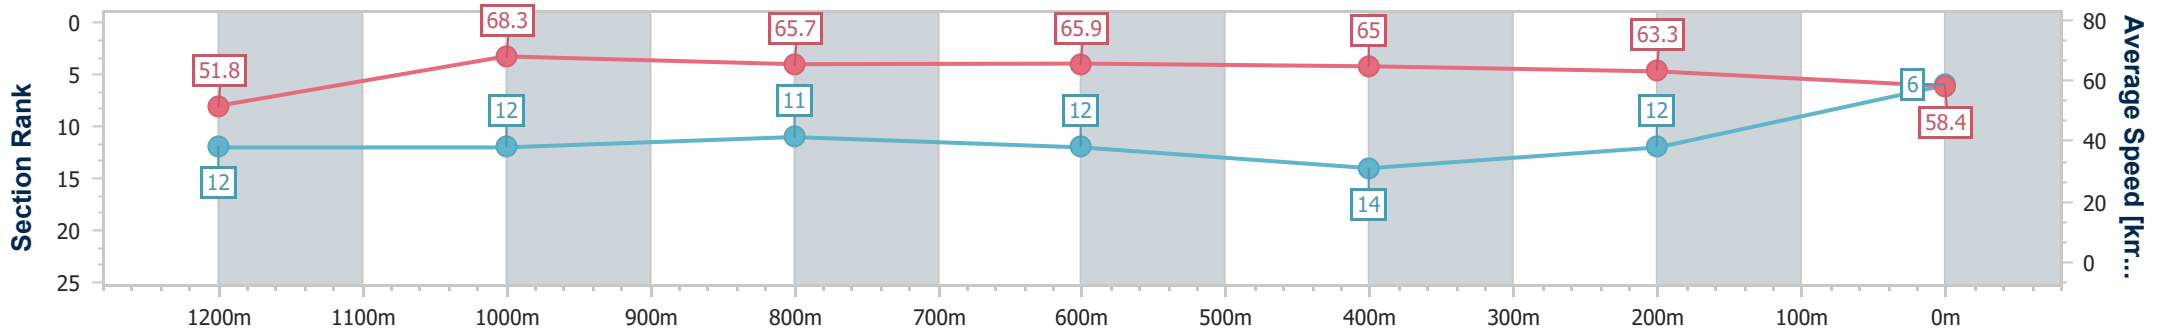

Eagle Farm QLD Professional

Race 8: THE STAR STRADBROKE HANDICAP - 1400m

15 June 2024 - 16:00

Track Rating: Good 3, Weather: Fine, Rail Position: +4.5m Entire

BRISBANE RACING CLUB

| Section | Overall | 1200m | 1000m | 800m | 600m | 400m | 200m |
|------------------------|--------------------------|---------------------------|---------------------------|---------------------------|---------------------------|---------------------------|---------------------------|
| Section Times | 1:21.88 [6] (0:13.93) | 1:07.95 [12] (0:10.57) | 0:57.38 [12] (0:11.17) | 0:46.21 [11] (0:11.14) | 0:35.07 [12] (0:11.39) | 0:23.68 [14] (0:11.34) | 0:12.34 [12] (0:12.34) |
| Average Speed [km/h] | 51.8 | 68.3 | 65.7 | 65.9 | 65.0 | 63.3 | 58.4 |
| Top Speed [km/h] | 68.1 | 68.9 | 67.3 | 66.7 | 65.4 | 65.1 | 61.1 |
| Avg. Dist. to Rail [m] | 7.7 | 4.4 | 3.8 | 4.2 | 5.0 | 9.0 | 8.3 |
| Avg. Stride Freq. [Hz] | 2.1 | 2.3 | 2.2 | 2.2 | 2.3 | 2.3 | 2.2 |
| Avg. Stride Length [m] | 6.7 | 8.4 | 8.3 | 8.2 | 8.0 | 7.8 | 7.4 |