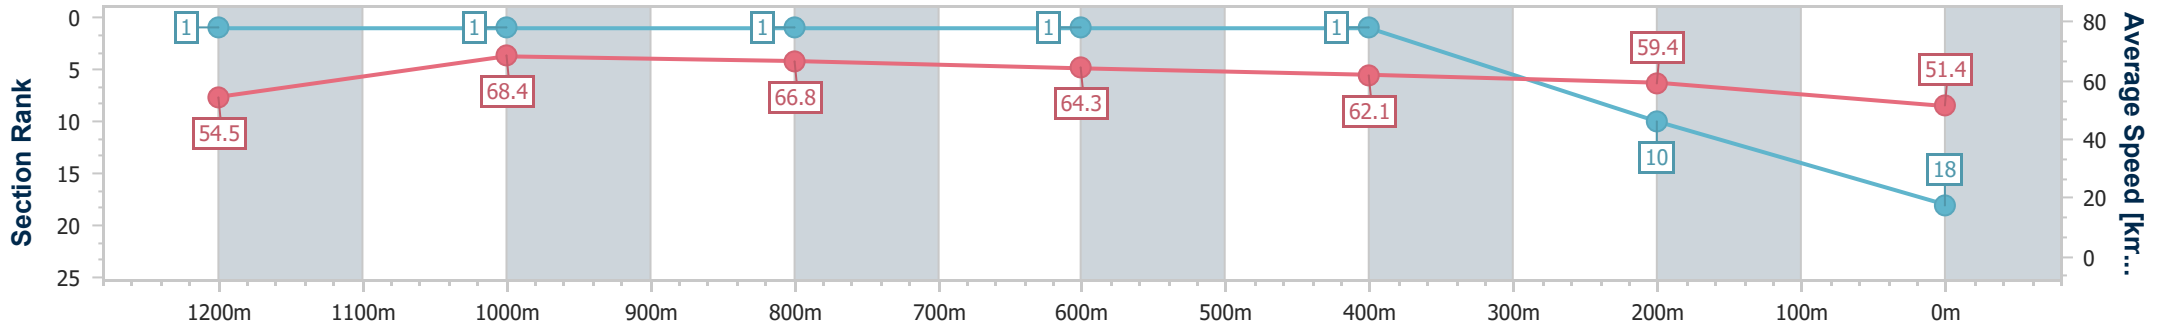

Eagle Farm QLD Professional

Race 8: THE STAR STRADBROKE HANDICAP - 1400m

15 June 2024 - 16:00

Track Rating: Good 3, Weather: Fine, Rail Position: +4.5m Entire

BRISBANE RACING CLUB

| Section | Overall | 1200m | 1000m | 800m | 600m | 400m | 200m |
|------------------------|---------------------------|--------------------------|--------------------------|--------------------------|--------------------------|--------------------------|---------------------------|
| Section Times | 1:23.50 [18] (0:13.24) | 1:10.26 [1] (0:10.32) | 0:59.94 [1] (0:10.88) | 0:49.06 [1] (0:11.29) | 0:37.77 [1] (0:11.66) | 0:26.11 [1] (0:12.10) | 0:14.01 [10] (0:14.01) |
| Average Speed [km/h] | 54.5 | 68.4 | 66.8 | 64.3 | 62.1 | 59.4 | 51.4 |
| Top Speed [km/h] | 69.5 | 70.2 | 67.6 | 65.3 | 63.3 | 61.7 | 56.7 |
| Avg. Dist. to Rail [m] | 2.2 | 2.5 | 1.6 | 1.4 | 1.4 | 3.4 | 3.6 |
| Avg. Stride Freq. [Hz] | 2.2 | 2.4 | 2.4 | 2.3 | 2.3 | 2.3 | 2.1 |
| Avg. Stride Length [m] | 6.8 | 8.1 | 7.9 | 7.6 | 7.4 | 7.3 | 6.7 |

- [] Ranking at each section and finish
- .-.- No data available at this section
- NA No data available