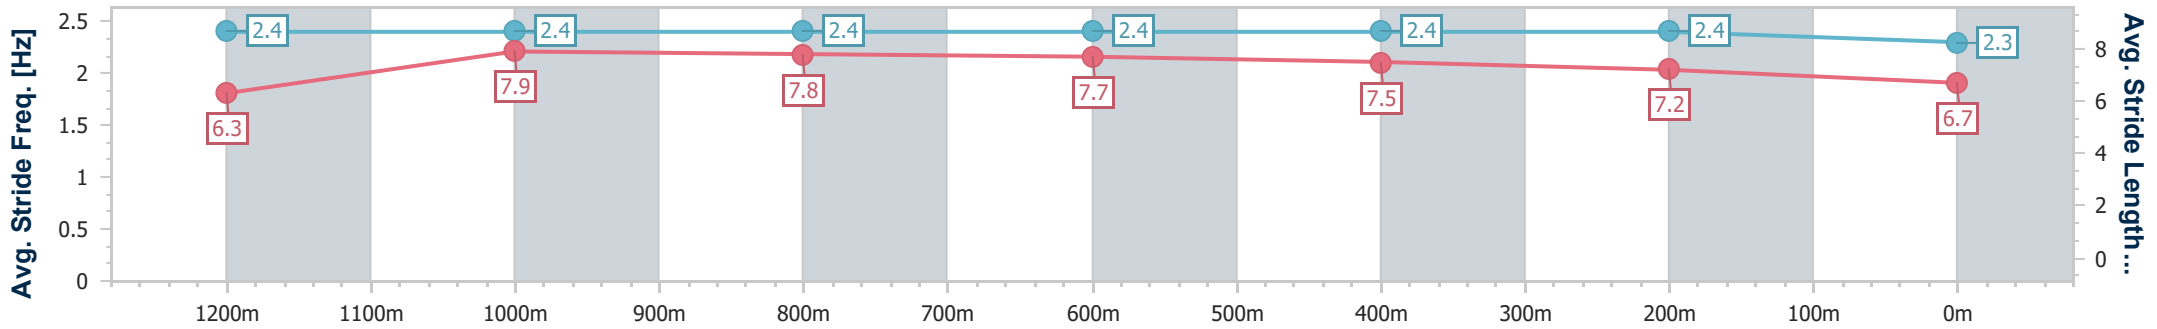

- [] Ranking at each section and finish
- .-.- No data available at this section
- NA No data available

| | |
|--------------------------------|-----------------|
| Horse/Jockey Name | Magic Time |
| Final Rank | 14 |
| Fastest Section Time (Section) | 0:10.46 (1200m) |
| Top Speed [km/h] (Section) | 69.2 (1200m) |
| Race State | Finished |

Eagle Farm QLD Professional

Race 8: THE STAR STRADBROKE HANDICAP - 1400m

15 June 2024 - 16:00

Track Rating: Good 3, Weather: Fine, Rail Position: +4.5m Entire

BRISBANE RACING CLUB

| Section | Overall | 1200m | 1000m | 800m | 600m | 400m | 200m |
|------------------------|---------------------------|--------------------------|--------------------------|--------------------------|--------------------------|--------------------------|--------------------------|
| Section Times | 1:22.59 [14] (0:13.50) | 1:09.09 [6] (0:10.46) | 0:58.63 [6] (0:11.05) | 0:47.58 [6] (0:11.21) | 0:36.37 [6] (0:11.54) | 0:24.83 [6] (0:11.60) | 0:13.23 [6] (0:13.23) |
| Average Speed [km/h] | 53.4 | 69.2 | 66.2 | 65.5 | 63.7 | 62.0 | 54.4 |
| Top Speed [km/h] | 68.7 | 69.2 | 68.1 | 66.4 | 65.4 | 65.0 | 59.0 |
| Avg. Dist. to Rail [m] | 7.2 | 4.1 | 3.2 | 4.6 | 4.4 | 5.9 | 5.7 |
| Avg. Stride Freq. [Hz] | 2.4 | 2.4 | 2.4 | 2.4 | 2.4 | 2.4 | 2.3 |
| Avg. Stride Length [m] | 6.3 | 7.9 | 7.8 | 7.7 | 7.5 | 7.2 | 6.7 |