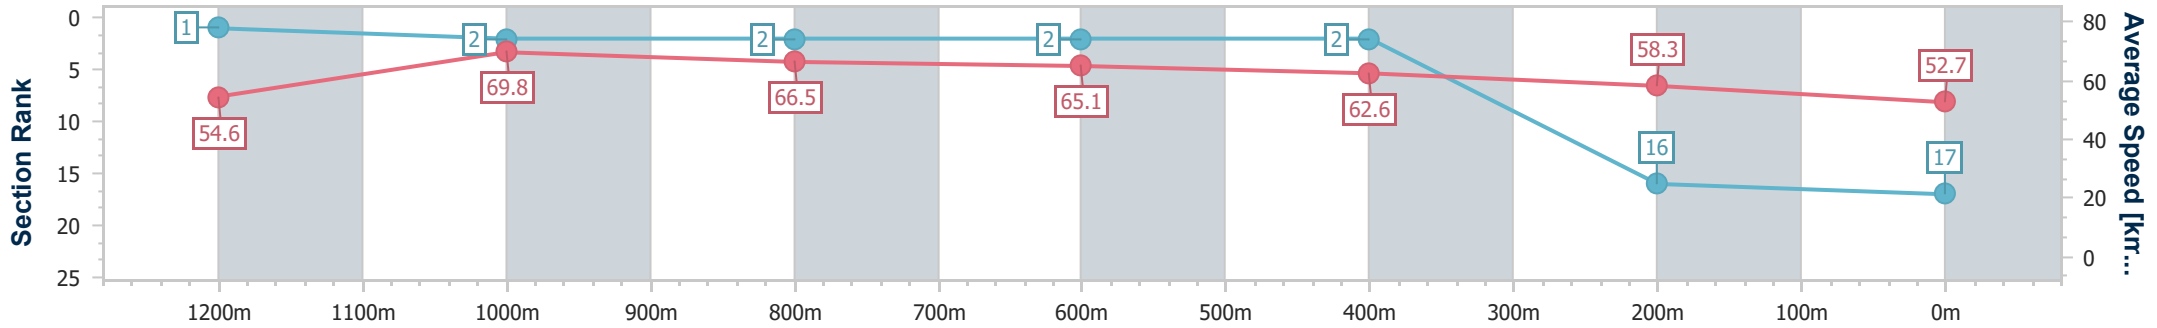

Eagle Farm QLD Professional

Race 8: THE STAR STRADBROKE HANDICAP - 1400m

15 June 2024 - 16:00

Track Rating: Good 3, Weather: Fine, Rail Position: +4.5m Entire

BRISBANE RACING CLUB

| Section | Overall | 1200m | 1000m | 800m | 600m | 400m | 200m |
|------------------------|---------------------------|--------------------------|--------------------------|--------------------------|--------------------------|--------------------------|---------------------------|
| Section Times | 1:23.41 [17] (0:13.24) | 1:10.17 [1] (0:10.35) | 0:59.82 [2] (0:10.96) | 0:48.86 [2] (0:11.24) | 0:37.62 [2] (0:11.61) | 0:26.01 [2] (0:12.35) | 0:13.66 [16] (0:13.66) |
| Average Speed [km/h] | 54.6 | 69.8 | 66.5 | 65.1 | 62.6 | 58.3 | 52.7 |
| Top Speed [km/h] | 70.4 | 70.9 | 67.6 | 66.4 | 63.8 | 61.1 | 55.4 |
| Avg. Dist. to Rail [m] | 5.9 | 4.7 | 2.9 | 3.2 | 2.4 | 5.9 | 7.2 |
| Avg. Stride Freq. [Hz] | 2.3 | 2.3 | 2.3 | 2.3 | 2.3 | 2.3 | 2.2 |
| Avg. Stride Length [m] | 6.7 | 8.4 | 8.1 | 7.8 | 7.6 | 7.1 | 6.7 |