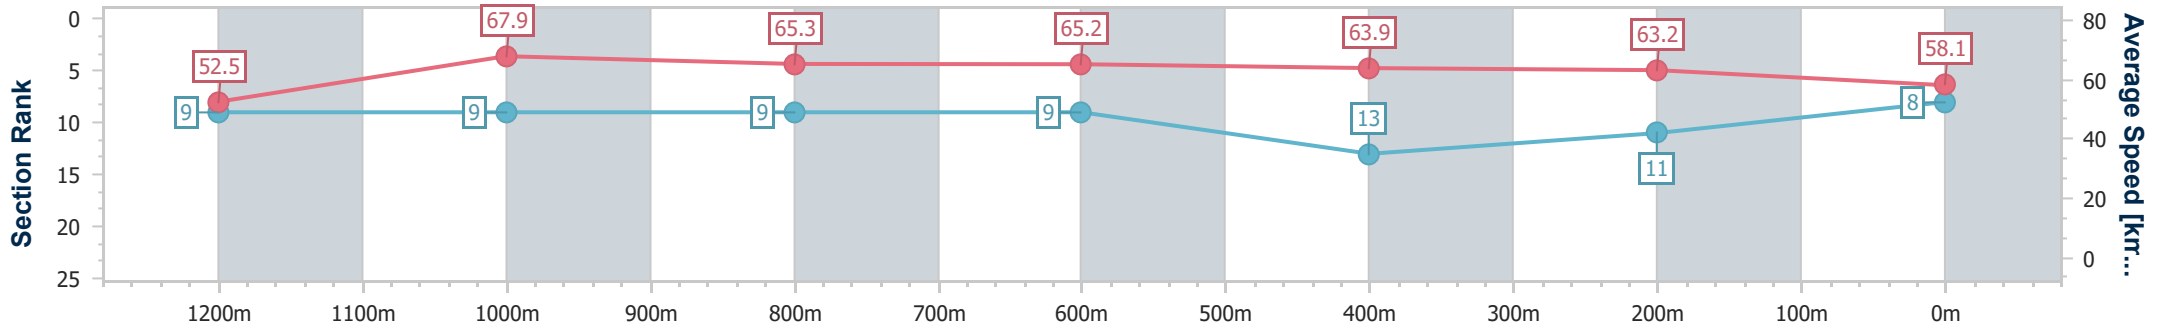

Eagle Farm QLD Professional

Race 8: THE STAR STRADBROKE HANDICAP - 1400m

15 June 2024 - 16:00

Track Rating: Good 3, Weather: Fine, Rail Position: +4.5m Entire

BRISBANE RACING CLUB

| Section | Overall | 1200m | 1000m | 800m | 600m | 400m | 200m |
|------------------------|--------------------------|--------------------------|--------------------------|--------------------------|--------------------------|---------------------------|---------------------------|
| Section Times | 1:21.92 [8] (0:13.78) | 1:08.14 [9] (0:10.59) | 0:57.55 [9] (0:11.17) | 0:46.38 [9] (0:11.10) | 0:35.28 [9] (0:11.51) | 0:23.77 [13] (0:11.37) | 0:12.40 [11] (0:12.40) |
| Average Speed [km/h] | 52.5 | 67.9 | 65.3 | 65.2 | 63.9 | 63.2 | 58.1 |
| Top Speed [km/h] | 66.7 | 69.2 | 66.8 | 66.5 | 65.3 | 65.2 | 61.5 |
| Avg. Dist. to Rail [m] | 4.8 | 3.3 | 1.8 | 1.8 | 3.8 | 9.5 | 8.6 |
| Avg. Stride Freq. [Hz] | 2.3 | 2.4 | 2.4 | 2.4 | 2.4 | 2.4 | 2.4 |
| Avg. Stride Length [m] | 6.4 | 7.7 | 7.7 | 7.7 | 7.4 | 7.3 | 6.8 |