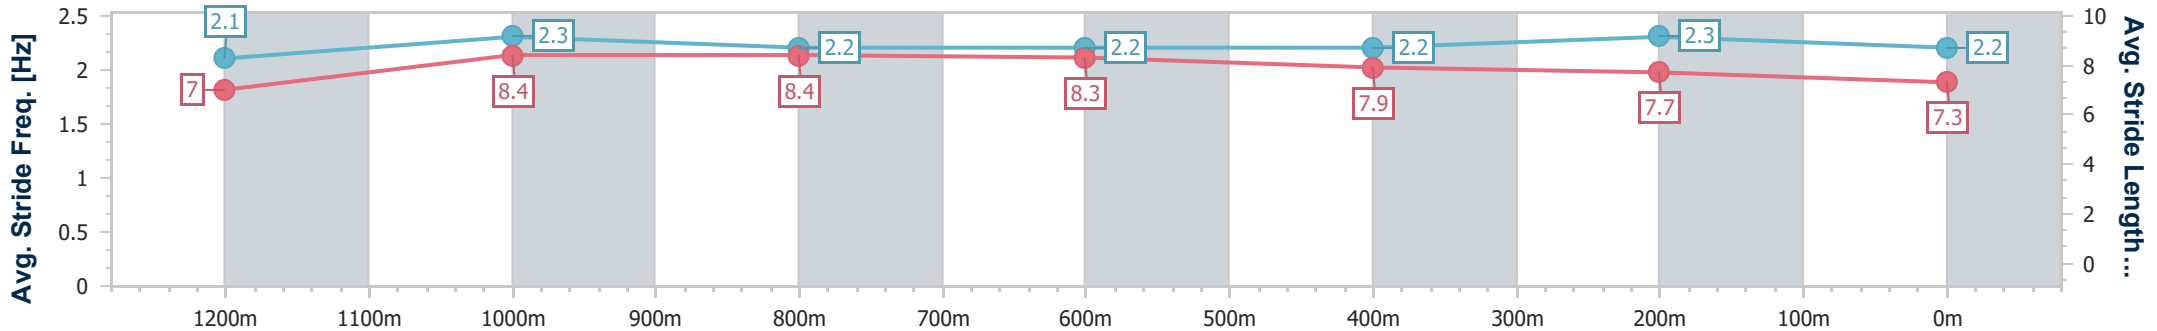

Eagle Farm QLD Professional

Race 8: THE STAR STRADBROKE HANDICAP - 1400m

15 June 2024 - 16:00

Track Rating: Good 3, Weather: Fine, Rail Position: +4.5m Entire

BRISBANE RACING CLUB

| Section | Overall | 1200m | 1000m | 800m | 600m | 400m | 200m |
|------------------------|--------------------------|--------------------------|--------------------------|--------------------------|--------------------------|--------------------------|--------------------------|
| Section Times | 1:21.40 [3] (0:13.42) | 1:07.98 [5] (0:10.42) | 0:57.56 [5] (0:11.07) | 0:46.49 [5] (0:11.17) | 0:35.32 [4] (0:11.58) | 0:23.74 [5] (0:11.26) | 0:12.48 [1] (0:12.48) |
| Average Speed [km/h] | 54.1 | 69.2 | 65.9 | 65.1 | 63.5 | 64.2 | 57.6 |
| Top Speed [km/h] | 69.5 | 70.2 | 66.3 | 66.1 | 64.2 | 65.3 | 61.5 |
| Avg. Dist. to Rail [m] | 9.1 | 4.6 | 2.4 | 3.0 | 4.2 | 8.0 | 7.6 |
| Avg. Stride Freq. [Hz] | 2.1 | 2.3 | 2.2 | 2.2 | 2.2 | 2.3 | 2.2 |
| Avg. Stride Length [m] | 7.0 | 8.4 | 8.4 | 8.3 | 7.9 | 7.7 | 7.3 |