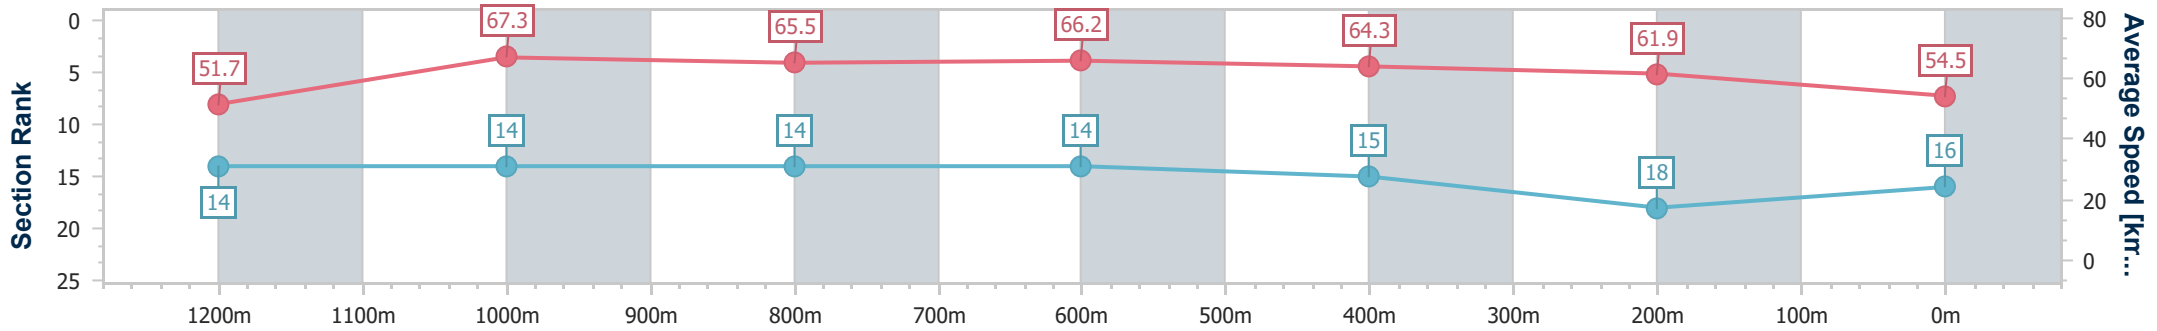

Eagle Farm QLD Professional

Race 8: THE STAR STRADBROKE HANDICAP - 1400m

15 June 2024 - 16:00

Track Rating: Good 3, Weather: Fine, Rail Position: +4.5m Entire

BRISBANE RACING CLUB

| Section | Overall | 1200m | 1000m | 800m | 600m | 400m | 200m |
|------------------------|---------------------------|---------------------------|---------------------------|---------------------------|---------------------------|---------------------------|---------------------------|
| Section Times | 1:23.12 [16] (0:14.03) | 1:09.09 [14] (0:10.74) | 0:58.35 [14] (0:11.16) | 0:47.19 [14] (0:10.92) | 0:36.27 [14] (0:11.39) | 0:24.88 [15] (0:11.65) | 0:13.23 [18] (0:13.23) |
| Average Speed [km/h] | 51.7 | 67.3 | 65.5 | 66.2 | 64.3 | 61.9 | 54.5 |
| Top Speed [km/h] | 66.2 | 68.2 | 67.1 | 66.8 | 65.1 | 64.1 | 57.9 |
| Avg. Dist. to Rail [m] | 11.4 | 5.9 | 3.0 | 1.7 | 3.4 | 9.9 | 9.3 |
| Avg. Stride Freq. [Hz] | 2.3 | 2.3 | 2.3 | 2.4 | 2.3 | 2.4 | 2.2 |
| Avg. Stride Length [m] | 6.3 | 8.1 | 8.0 | 7.8 | 7.7 | 7.3 | 7.0 |