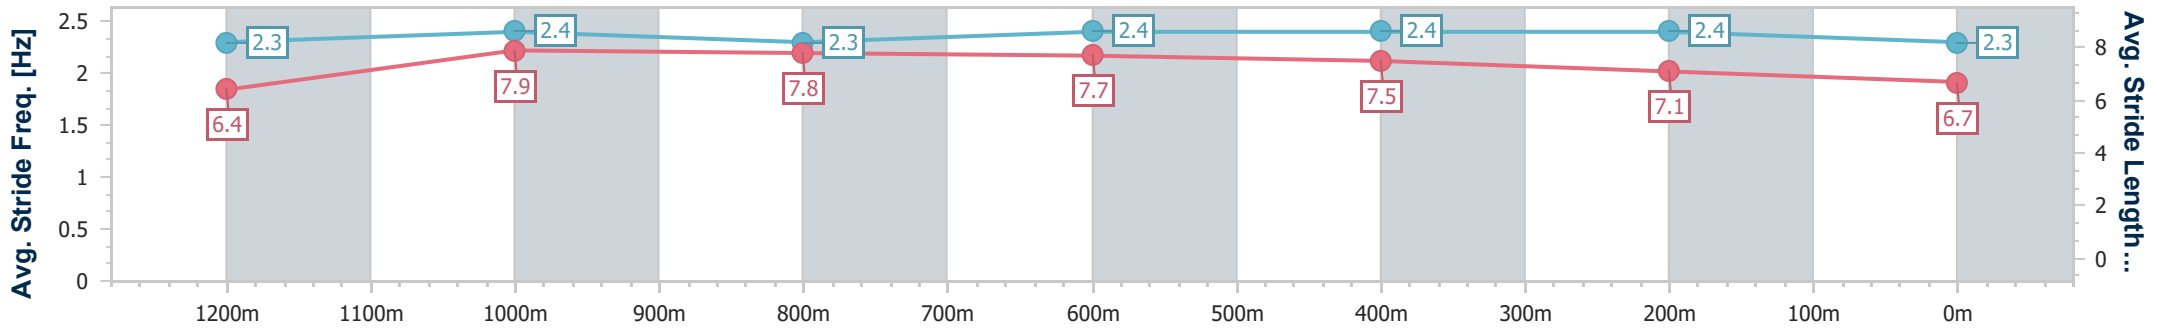

Eagle Farm QLD Professional

Race 8: THE STAR STRADBROKE HANDICAP - 1400m

15 June 2024 - 16:00

Track Rating: Good 3, Weather: Fine, Rail Position: +4.5m Entire

BRISBANE RACING CLUB

| Section | Overall | 1200m | 1000m | 800m | 600m | 400m | 200m |
|------------------------|---------------------------|---------------------------|---------------------------|---------------------------|---------------------------|---------------------------|--------------|
| Section Times | 1:22.73 [15] (0:13.82) | 1:08.91 [11] (0:10.65) | 0:58.26 [11] (0:11.28) | 0:46.98 [12] (0:11.06) | 0:35.92 [11] (0:11.34) | 0:24.58 [12] (0:11.56) | 0:13.02 [15] |
| Average Speed [km/h] | 52.5 | 67.8 | 65.3 | 66.1 | 65.1 | 62.3 | 55.2 |
| Top Speed [km/h] | 66.9 | 68.9 | 67.0 | 67.5 | 65.9 | 65.2 | 60.0 |
| Avg. Dist. to Rail [m] | 9.8 | 6.0 | 4.3 | 3.6 | 5.3 | 12.5 | 13.0 |
| Avg. Stride Freq. [Hz] | 2.3 | 2.4 | 2.3 | 2.4 | 2.4 | 2.4 | 2.3 |
| Avg. Stride Length [m] | 6.4 | 7.9 | 7.8 | 7.7 | 7.5 | 7.1 | 6.7 |