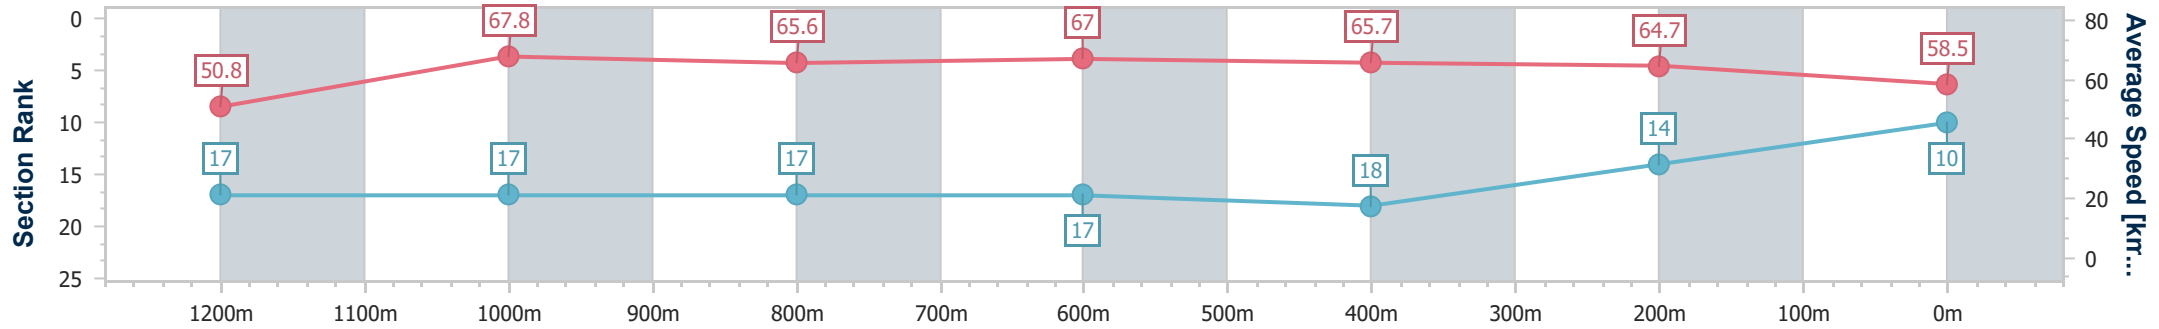

Eagle Farm QLD Professional

Race 8: THE STAR STRADBROKE HANDICAP - 1400m

15 June 2024 - 16:00

Track Rating: Good 3, Weather: Fine, Rail Position: +4.5m Entire

BRISBANE RACING CLUB

| Section | Overall | 1200m | 1000m | 800m | 600m | 400m | 200m |
|------------------------|---------------------------|---------------------------|---------------------------|---------------------------|---------------------------|---------------------------|---------------------------|
| Section Times | 1:21.99 [10] (0:14.28) | 1:07.71 [17] (0:10.71) | 0:57.00 [17] (0:11.20) | 0:45.80 [17] (0:10.97) | 0:34.83 [17] (0:11.36) | 0:23.47 [18] (0:11.14) | 0:12.33 [14] (0:12.33) |
| Average Speed [km/h] | 50.8 | 67.8 | 65.6 | 67.0 | 65.7 | 64.7 | 58.5 |
| Top Speed [km/h] | 64.9 | 69.4 | 67.0 | 68.3 | 67.0 | 66.0 | 62.4 |
| Avg. Dist. to Rail [m] | 13.9 | 5.8 | 4.6 | 4.6 | 7.6 | 15.0 | 14.0 |
| Avg. Stride Freq. [Hz] | 2.4 | 2.5 | 2.5 | 2.5 | 2.5 | 2.5 | 2.4 |
| Avg. Stride Length [m] | 5.9 | 7.4 | 7.3 | 7.6 | 7.5 | 7.2 | 6.8 |