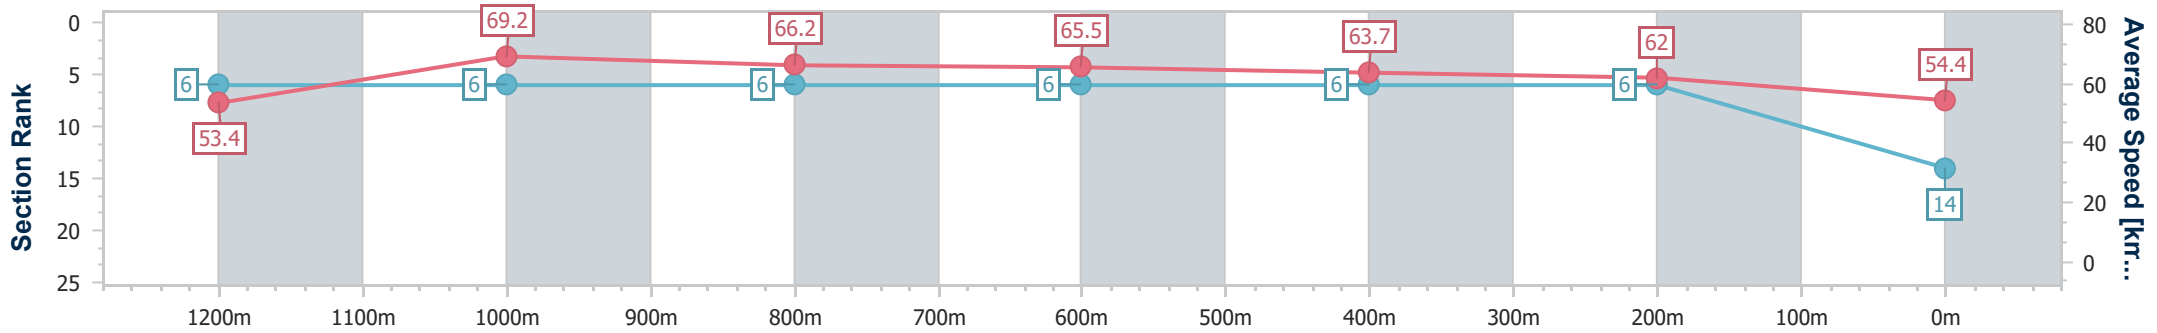

- [] Ranking at each section and finish
- .-.- No data available at this section
- NA No data available

| | |
|--------------------------------|-----------------|
| Horse/Jockey Name | Magic Time |
| Final Rank | 14 |
| Fastest Section Time (Section) | 0:10.46 (1200m) |
| Top Speed [km/h] (Section) | 69.2 (1200m) |
| Race State | Finished |

Eagle Farm QLD Professional

Race 8: THE STAR STRADBROKE HANDICAP - 1400m

15 June 2024 - 16:00

Track Rating: Good 3, Weather: Fine, Rail Position: +4.5m Entire

BRISBANE RACING CLUB

| Section | Overall | 1200m | 1000m | 800m | 600m | 400m | 200m |
|------------------------|---------------------------|--------------------------|--------------------------|--------------------------|--------------------------|--------------------------|--------------------------|
| Section Times | 1:22.59 [14] (0:13.50) | 1:09.09 [6] (0:10.46) | 0:58.63 [6] (0:11.05) | 0:47.58 [6] (0:11.21) | 0:36.37 [6] (0:11.54) | 0:24.83 [6] (0:11.60) | 0:13.23 [6] (0:13.23) |
| Average Speed [km/h] | 53.4 | 69.2 | 66.2 | 65.5 | 63.7 | 62.0 | 54.4 |
| Top Speed [km/h] | 68.7 | 69.2 | 68.1 | 66.4 | 65.4 | 65.0 | 59.0 |
| Avg. Dist. to Rail [m] | 7.2 | 4.1 | 3.2 | 4.6 | 4.4 | 5.9 | 5.7 |
| Avg. Stride Freq. [Hz] | 2.4 | 2.4 | 2.4 | 2.4 | 2.4 | 2.4 | 2.3 |
| Avg. Stride Length [m] | 6.3 | 7.9 | 7.8 | 7.7 | 7.5 | 7.2 | 6.7 |