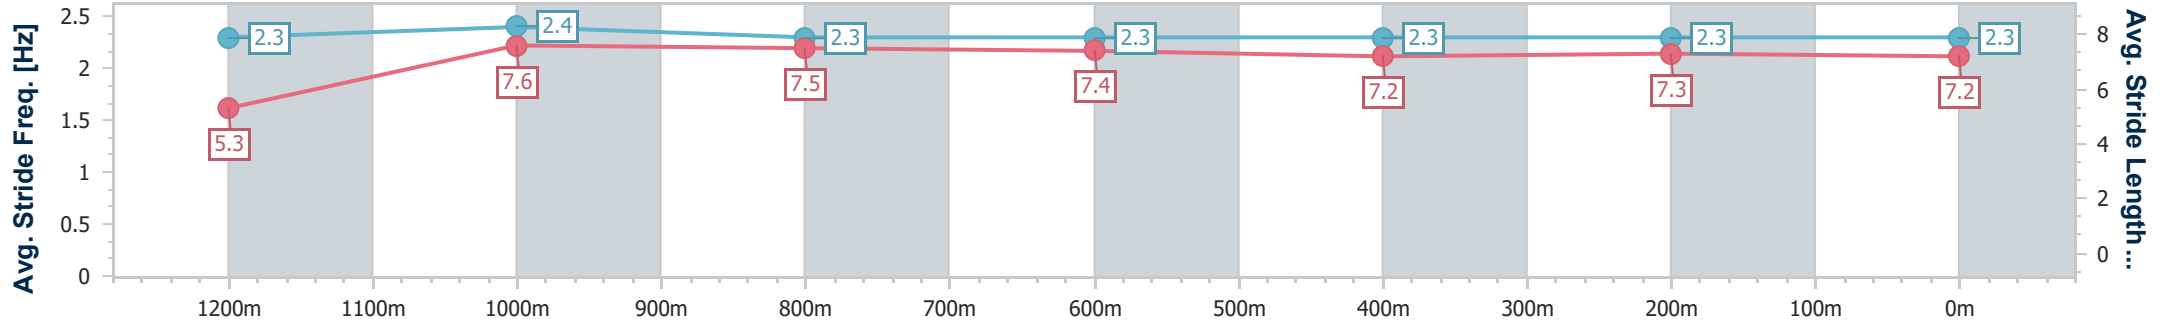

Horse/Jockey Name	The Catch
Final Rank	6
Fastest Section Time (Section)	0:08.40 (Overall)
Top Speed [km/h] (Section)	66.6 (1200m)
Race State	Finished

Toowoomba QLD Professional
Race 2: LIVEWIRED ELECTRICAL BENCHMARK 70 Handicap - 1300m

15 June 2024 - 17:26

Track Rating: Good 4, Weather: Fine, Rail Position: +2m Entire

Section	Overall	1200m	1000m	800m	600m	400m	200m
Section Times	1:18.90 [6] (0:08.40)	1:10.50 [3] (0:11.01)	0:59.49 [4] (0:11.52)	0:47.97 [4] (0:11.83)	0:36.14 [3] (0:12.16)	0:23.98 [4] (0:11.75)	0:12.23 [5]
Average Speed [km/h]	43.0	65.4	63.2	60.9	59.5	61.3	59.1
Top Speed [km/h]	62.7	66.6	64.8	62.2	61.7	62.7	60.4
Avg. Dist. to Rail [m]	6.6	3.9	2.5	1.0	1.0	1.2	2.8
Avg. Stride Freq. [Hz]	2.3	2.4	2.3	2.3	2.3	2.3	2.3
Avg. Stride Length [m]	5.3	7.6	7.5	7.4	7.2	7.3	7.2

- [ ] Ranking at each section and finish
- -.-.- No data available at this section
- NA No data available