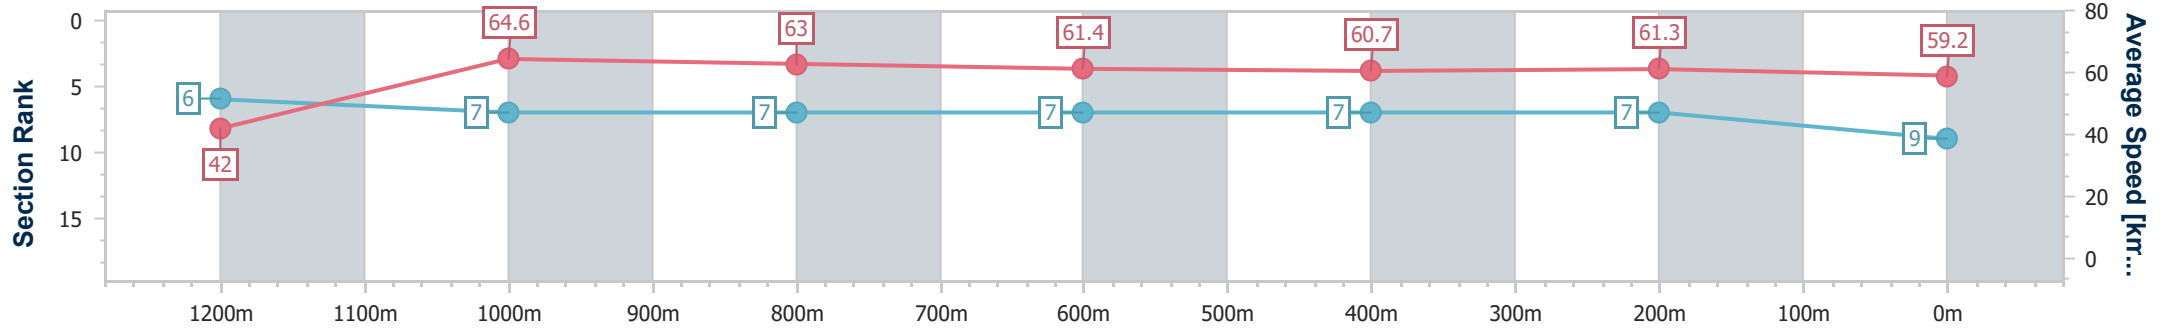

Toowoomba QLD Professional  
Race 2: LIVEWIRED ELECTRICAL BENCHMARK 70 Handicap - 1300m

15 June 2024 - 17:26

Track Rating: Good 4, Weather: Fine, Rail Position: +2m Entire

Section	Overall	1200m	1000m	800m	600m	400m	200m
Section Times	1:19.12 [8] (0:08.75)	1:10.37 [9] (0:11.29)	0:59.08 [9] (0:11.45)	0:47.63 [9] (0:11.92)	0:35.71 [9] (0:12.08)	0:23.63 [9] (0:11.68)	0:11.95 [9] (0:11.95)
Average Speed [km/h]	41.4	63.9	63.0	61.0	60.5	62.1	60.1
Top Speed [km/h]	59.4	65.8	64.8	62.1	61.9	63.5	61.2
Avg. Dist. to Rail [m]	9.3	4.2	1.6	3.2	3.1	2.4	2.2
Avg. Stride Freq. [Hz]	2.1	2.4	2.4	2.3	2.3	2.4	2.3
Avg. Stride Length [m]	5.4	7.5	7.4	7.3	7.3	7.1	7.1

- [ ] Ranking at each section and finish
- .-.- No data available at this section
- NA No data available

Horse/Jockey Name	Perfect Encounter
Final Rank	9
Fastest Section Time (Section)	0:08.56 (Overall)
Top Speed [km/h] (Section)	66.4 (1200m)
Race State	Finished

Toowoomba QLD Professional  
Race 2: LIVEWIRED ELECTRICAL BENCHMARK 70 Handicap - 1300m

15 June 2024 - 17:26

Track Rating: Good 4, Weather: Fine, Rail Position: +2m Entire

Section	Overall	1200m	1000m	800m	600m	400m	200m
Section Times	1:19.14 [9] (0:08.56)	1:10.58 [6] (0:11.16)	0:59.42 [7] (0:11.57)	0:47.85 [7] (0:11.90)	0:35.95 [7] (0:12.03)	0:23.92 [7] (0:11.75)	0:12.17 [7] (0:12.17)
Average Speed [km/h]	42.0	64.6	63.0	61.4	60.7	61.3	59.2
Top Speed [km/h]	61.2	66.4	64.8	62.4	62.5	62.3	61.3
Avg. Dist. to Rail [m]	7.1	3.4	3.2	4.1	3.0	0.8	0.3
Avg. Stride Freq. [Hz]	2.2	2.4	2.3	2.3	2.3	2.3	2.2
Avg. Stride Length [m]	5.3	7.6	7.6	7.6	7.5	7.5	7.4