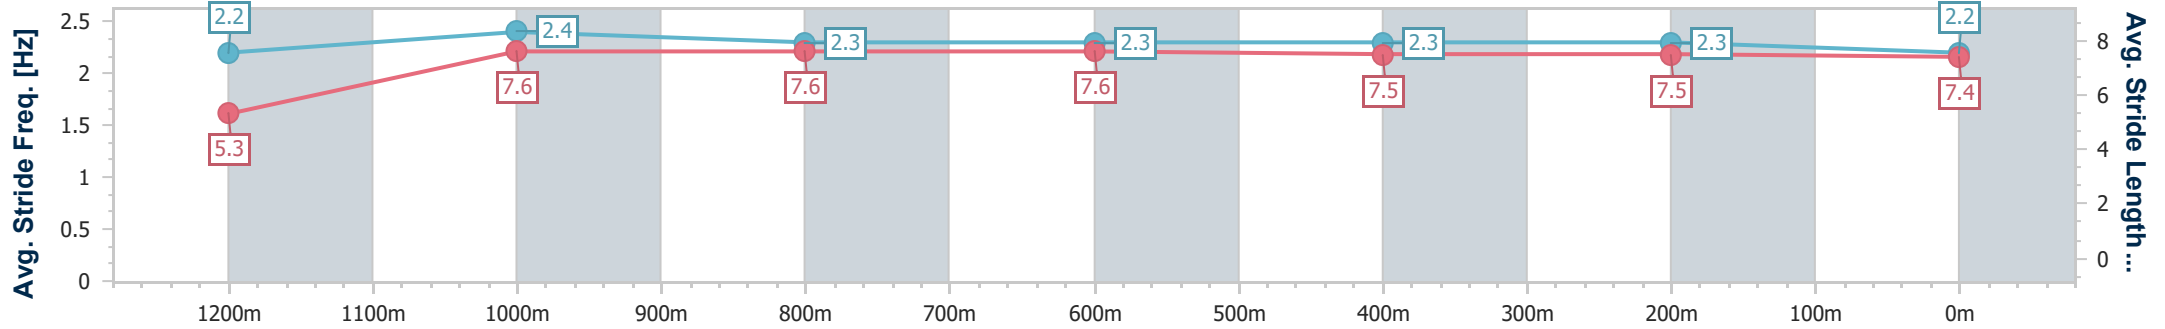

Toowoomba QLD Professional  
Race 2: LIVEWIRED ELECTRICAL BENCHMARK 70 Handicap - 1300m

15 June 2024 - 17:26

Track Rating: Good 4, Weather: Fine, Rail Position: +2m Entire

Section	Overall	1200m	1000m	800m	600m	400m	200m
Section Times	1:19.12 [8] (0:08.75)	1:10.37 [9] (0:11.29)	0:59.08 [9] (0:11.45)	0:47.63 [9] (0:11.92)	0:35.71 [9] (0:12.08)	0:23.63 [9] (0:11.68)	0:11.95 [9] (0:11.95)
Average Speed [km/h]	41.4	63.9	63.0	61.0	60.5	62.1	60.1
Top Speed [km/h]	59.4	65.8	64.8	62.1	61.9	63.5	61.2
Avg. Dist. to Rail [m]	9.3	4.2	1.6	3.2	3.1	2.4	2.2
Avg. Stride Freq. [Hz]	2.1	2.4	2.4	2.3	2.3	2.4	2.3
Avg. Stride Length [m]	5.4	7.5	7.4	7.3	7.3	7.1	7.1

- [ ] Ranking at each section and finish
- .-.- No data available at this section
- NA No data available

Horse/Jockey Name	Perfect Encounter
Final Rank	9
Fastest Section Time (Section)	0:08.56 (Overall)
Top Speed [km/h] (Section)	66.4 (1200m)
Race State	Finished

Toowoomba QLD Professional  
Race 2: LIVEWIRED ELECTRICAL BENCHMARK 70 Handicap - 1300m

15 June 2024 - 17:26

Track Rating: Good 4, Weather: Fine, Rail Position: +2m Entire

Section	Overall	1200m	1000m	800m	600m	400m	200m
Section Times	1:19.14 [9] (0:08.56)	1:10.58 [6] (0:11.16)	0:59.42 [7] (0:11.57)	0:47.85 [7] (0:11.90)	0:35.95 [7] (0:12.03)	0:23.92 [7] (0:11.75)	0:12.17 [7] (0:12.17)
Average Speed [km/h]	42.0	64.6	63.0	61.4	60.7	61.3	59.2
Top Speed [km/h]	61.2	66.4	64.8	62.4	62.5	62.3	61.3
Avg. Dist. to Rail [m]	7.1	3.4	3.2	4.1	3.0	0.8	0.3
Avg. Stride Freq. [Hz]	2.2	2.4	2.3	2.3	2.3	2.3	2.2
Avg. Stride Length [m]	5.3	7.6	7.6	7.6	7.5	7.5	7.4