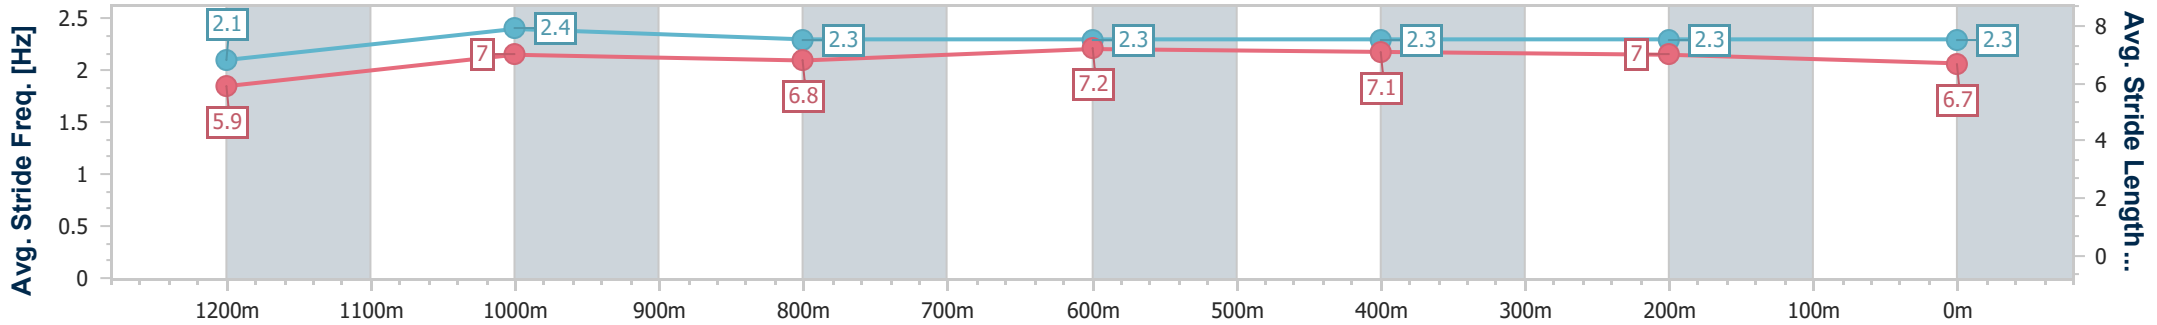

Horse/Jockey Name	Motell
Final Rank	4
Fastest Section Time (Section)	0:08.12 (Overall)
Top Speed [km/h] (Section)	68.6 (1200m)
Race State	Finished

Toowoomba QLD Professional
Race 2: LIVEWIRED ELECTRICAL BENCHMARK 70 Handicap - 1300m

15 June 2024 - 17:26

Track Rating: Good 4, Weather: Fine, Rail Position: +2m Entire

Section	Overall	1200m	1000m	800m	600m	400m	200m
Section Times	1:18.77 [4] (0:08.12)	1:10.65 [1] (0:11.13)	0:59.52 [1] (0:11.49)	0:48.03 [2] (0:12.12)	0:35.91 [5] (0:11.84)	0:24.07 [3] (0:11.77)	0:12.30 [2] (0:12.30)
Average Speed [km/h]	44.4	64.8	62.5	59.2	60.2	61.2	58.1
Top Speed [km/h]	62.8	68.6	68.4	62.2	65.0	62.6	61.2
Avg. Dist. to Rail [m]	2.9	0.5	0.5	1.4	1.4	1.4	0.6
Avg. Stride Freq. [Hz]	2.1	2.4	2.3	2.3	2.3	2.3	2.3
Avg. Stride Length [m]	5.9	7.0	6.8	7.2	7.1	7.0	6.7

- [ ] Ranking at each section and finish
- -.-.- No data available at this section
- NA No data available