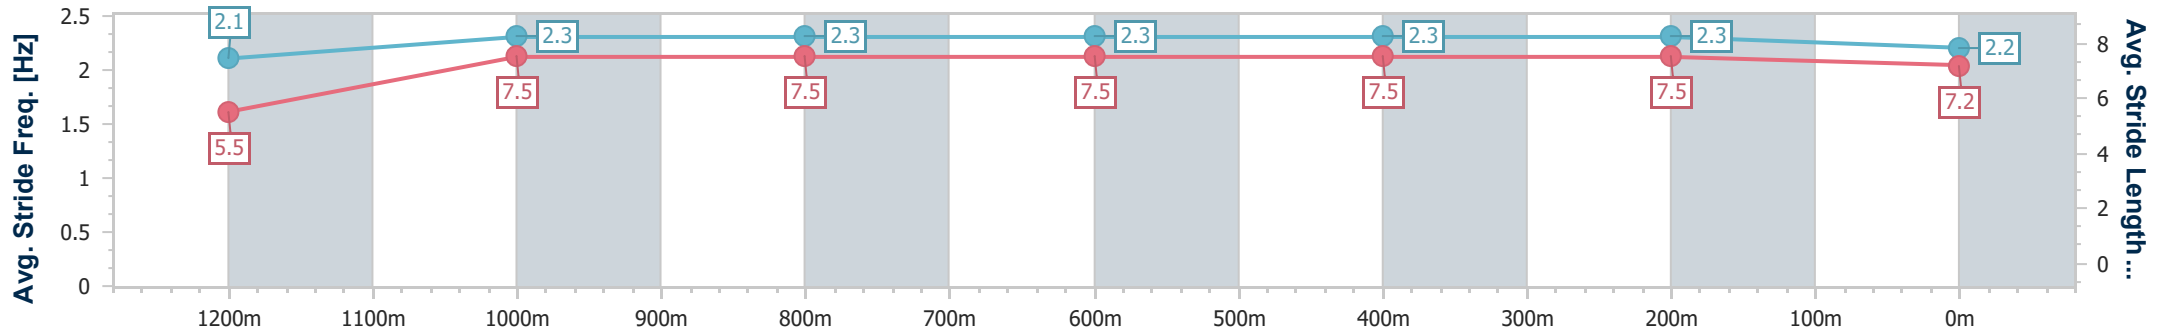

Toowoomba QLD Professional  
Race 2: LIVEWIRED ELECTRICAL BENCHMARK 70 Handicap - 1300m

15 June 2024 - 17:26

Track Rating: Good 4, Weather: Fine, Rail Position: +2m Entire

Section	Overall	1200m	1000m	800m	600m	400m	200m
Section Times	1:19.14 [9] (0:08.56)	1:10.58 [6] (0:11.16)	0:59.42 [7] (0:11.57)	0:47.85 [7] (0:11.90)	0:35.95 [7] (0:12.03)	0:23.92 [7] (0:11.75)	0:12.17 [7] (0:12.17)
Average Speed [km/h]	42.0	64.6	63.0	61.4	60.7	61.3	59.2
Top Speed [km/h]	61.2	66.4	64.8	62.4	62.5	62.3	61.3
Avg. Dist. to Rail [m]	7.1	3.4	3.2	4.1	3.0	0.8	0.3
Avg. Stride Freq. [Hz]	2.2	2.4	2.3	2.3	2.3	2.3	2.2
Avg. Stride Length [m]	5.3	7.6	7.6	7.6	7.5	7.5	7.4

- [ ] Ranking at each section and finish
- .-.- No data available at this section
- NA No data available

Horse/Jockey Name	Mishani Spartan
Final Rank	10
Fastest Section Time (Section)	0:08.95 (Overall)
Top Speed [km/h] (Section)	64.1 (1200m)
Race State	Finished

Toowoomba QLD Professional  
Race 2: LIVEWIRED ELECTRICAL BENCHMARK 70 Handicap - 1300m

15 June 2024 - 17:26

Track Rating: Good 4, Weather: Fine, Rail Position: +2m Entire

Section	Overall	1200m	1000m	800m	600m	400m	200m
Section Times	1:19.83 [10] (0:08.95)	1:10.88 [10] (0:11.47)	0:59.41 [10] (0:11.90)	0:47.51 [10] (0:11.75)	0:35.76 [10] (0:11.85)	0:23.91 [10] (0:11.50)	0:12.41 [10] (0:12.41)
Average Speed [km/h]	40.4	62.9	60.9	61.6	61.2	62.7	58.0
Top Speed [km/h]	61.9	64.1	61.7	62.2	61.8	63.9	63.1
Avg. Dist. to Rail [m]	9.0	3.3	2.2	1.3	1.2	0.6	0.5
Avg. Stride Freq. [Hz]	2.1	2.3	2.3	2.3	2.3	2.3	2.2
Avg. Stride Length [m]	5.5	7.5	7.5	7.5	7.5	7.5	7.2

- [ ] Ranking at each section and finish
- .-.- No data available at this section
- NA No data available