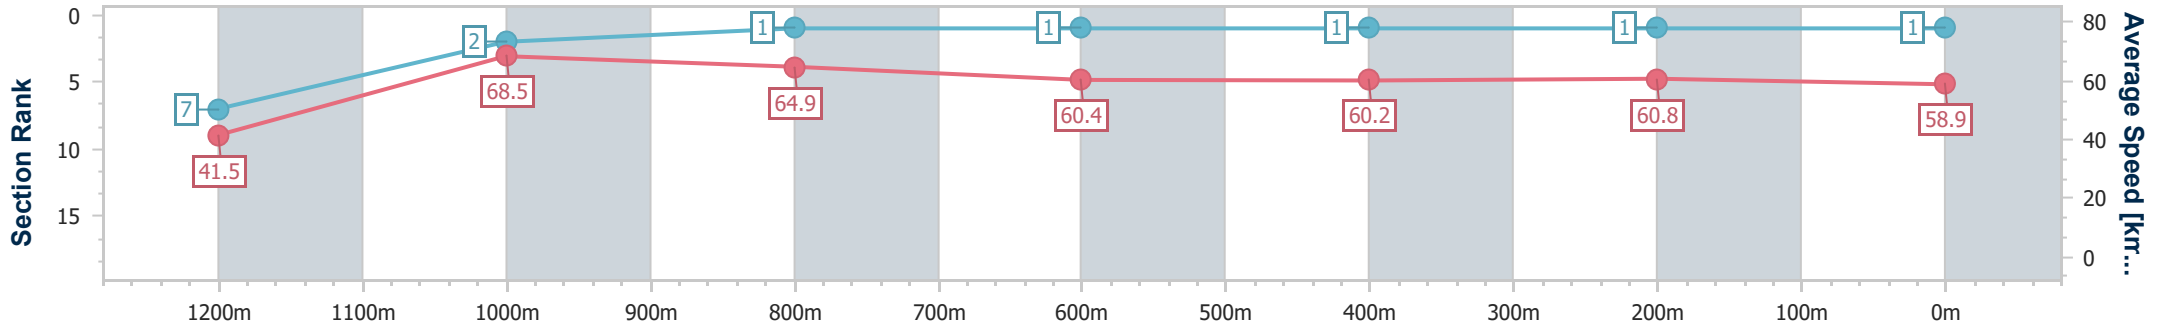

15 June 2024 - 17:26

Track Rating: Good 4, Weather: Fine, Rail Position: +2m Entire

Section	Overall	1200m	1000m	800m	600m	400m	200m
Section Times	1:18.51 [1] (0:08.66)	1:09.85 [7] (0:10.59)	0:59.26 [2] (0:11.17)	0:48.09 [1] (0:11.99)	0:36.10 [1] (0:12.00)	0:24.10 [1] (0:11.87)	0:12.23 [1] (0:12.23)
Average Speed [km/h]	41.5	68.5	64.9	60.4	60.2	60.8	58.9
Top Speed [km/h]	66.6	70.6	67.4	62.3	61.7	62.2	60.1
Avg. Dist. to Rail [m]	12.0	4.8	2.6	1.5	0.6	0.4	0.3
Avg. Stride Freq. [Hz]	2.2	2.3	2.3	2.2	2.2	2.3	2.2
Avg. Stride Length [m]	5.4	8.1	8.0	7.7	7.5	7.4	7.3