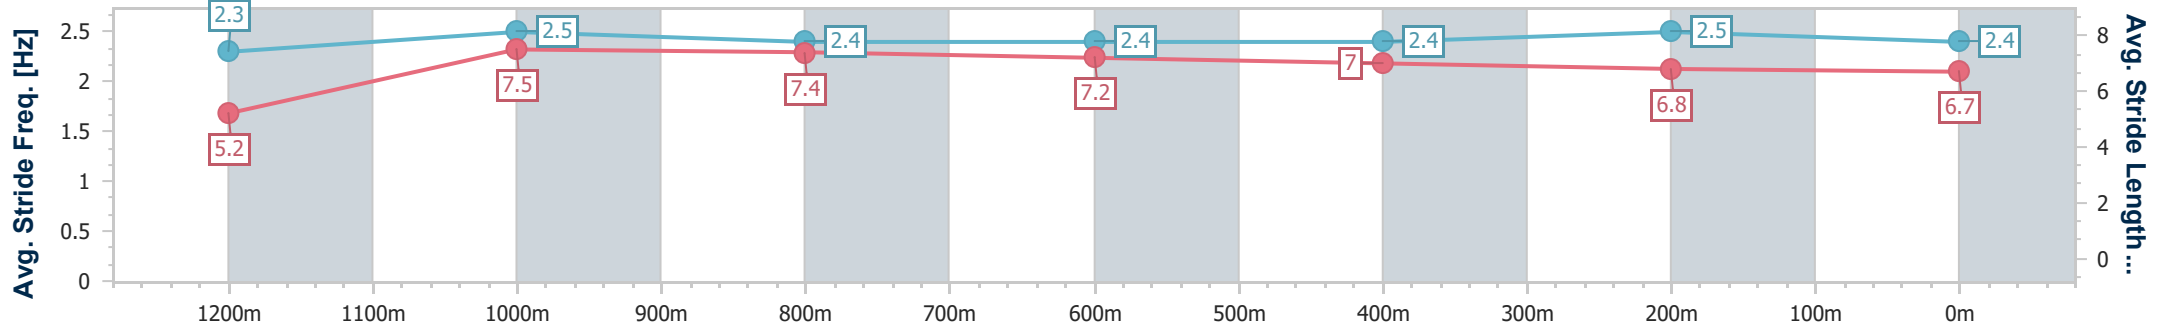

Horse/Jockey Name	Take A Picture
Final Rank	5
Fastest Section Time (Section)	0:08.38 (Overall)
Top Speed [km/h] (Section)	68.1 (1200m)
Race State	Finished

Toowoomba QLD Professional
Race 2: LIVEWIRED ELECTRICAL BENCHMARK 70 Handicap - 1300m

15 June 2024 - 17:26

Track Rating: Good 4, Weather: Fine, Rail Position: +2m Entire

Section	Overall	1200m	1000m	800m	600m	400m	200m
Section Times	1:18.90 [5] (0:08.38)	1:10.52 [2] (0:10.93)	0:59.59 [3] (0:11.47)	0:48.12 [3] (0:11.91)	0:36.21 [2] (0:11.93)	0:24.28 [2] (0:11.94)	0:12.34 [3] (0:12.34)
Average Speed [km/h]	42.9	66.2	63.6	61.0	60.8	60.9	58.2
Top Speed [km/h]	62.3	68.1	67.0	62.1	61.8	61.7	61.2
Avg. Dist. to Rail [m]	9.2	3.8	3.3	2.6	1.6	2.1	2.6
Avg. Stride Freq. [Hz]	2.3	2.5	2.4	2.4	2.4	2.5	2.4
Avg. Stride Length [m]	5.2	7.5	7.4	7.2	7.0	6.8	6.7

- [ ] Ranking at each section and finish
- -.-.- No data available at this section
- NA No data available