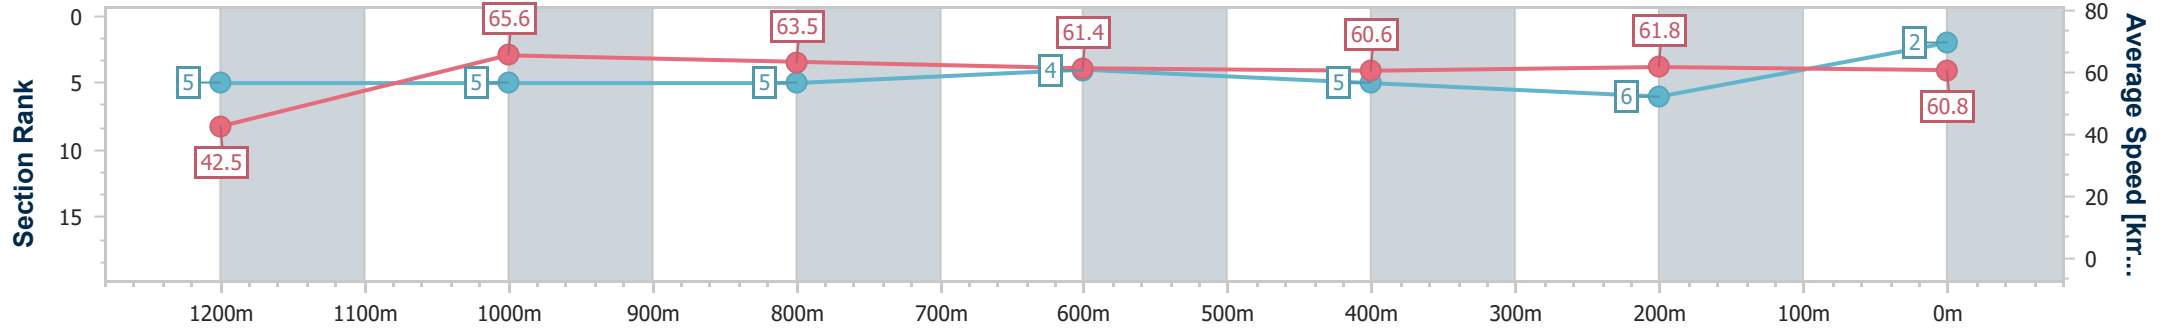

Horse/Jockey Name	Patmos Island
Final Rank	2
Fastest Section Time (Section)	0:08.47 (Overall)
Top Speed [km/h] (Section)	66.8 (1200m)
Race State	Finished

Toowoomba QLD Professional
Race 2: LIVEWIRED ELECTRICAL BENCHMARK 70 Handicap - 1300m

15 June 2024 - 17:26

Track Rating: Good 4, Weather: Fine, Rail Position: +2m Entire

Section	Overall	1200m	1000m	800m	600m	400m	200m
Section Times	1:18.55 [2] (0:08.47)	1:10.08 [5] (0:11.03)	0:59.05 [5] (0:11.49)	0:47.56 [5] (0:11.85)	0:35.71 [4] (0:12.09)	0:23.62 [5] (0:11.81)	0:11.81 [6] (0:11.81)
Average Speed [km/h]	42.5	65.6	63.5	61.4	60.6	61.8	60.8
Top Speed [km/h]	61.1	66.8	65.7	62.2	61.6	63.4	62.4
Avg. Dist. to Rail [m]	12.1	6.7	3.5	3.6	3.4	3.7	3.5
Avg. Stride Freq. [Hz]	2.1	2.4	2.3	2.2	2.3	2.3	2.3
Avg. Stride Length [m]	5.7	7.8	7.7	7.6	7.5	7.4	7.3

- [ ] Ranking at each section and finish
- -.-.- No data available at this section
- NA No data available