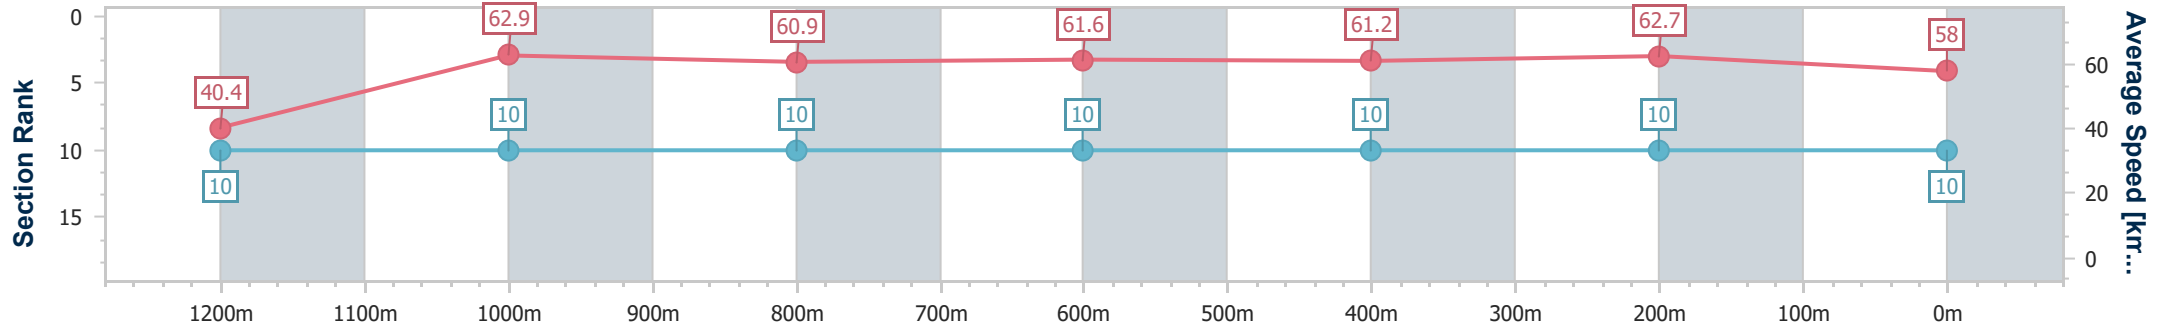

Toowoomba QLD Professional  
Race 2: LIVEWIRED ELECTRICAL BENCHMARK 70 Handicap - 1300m

15 June 2024 - 17:26

Track Rating: Good 4, Weather: Fine, Rail Position: +2m Entire

Section	Overall	1200m	1000m	800m	600m	400m	200m
Section Times	1:19.14 [9] (0:08.56)	1:10.58 [6] (0:11.16)	0:59.42 [7] (0:11.57)	0:47.85 [7] (0:11.90)	0:35.95 [7] (0:12.03)	0:23.92 [7] (0:11.75)	0:12.17 [7] (0:12.17)
Average Speed [km/h]	42.0	64.6	63.0	61.4	60.7	61.3	59.2
Top Speed [km/h]	61.2	66.4	64.8	62.4	62.5	62.3	61.3
Avg. Dist. to Rail [m]	7.1	3.4	3.2	4.1	3.0	0.8	0.3
Avg. Stride Freq. [Hz]	2.2	2.4	2.3	2.3	2.3	2.3	2.2
Avg. Stride Length [m]	5.3	7.6	7.6	7.6	7.5	7.5	7.4

- [ ] Ranking at each section and finish
- .-.- No data available at this section
- NA No data available

Horse/Jockey Name	Mishani Spartan
Final Rank	10
Fastest Section Time (Section)	0:08.95 (Overall)
Top Speed [km/h] (Section)	64.1 (1200m)
Race State	Finished

Toowoomba QLD Professional  
Race 2: LIVEWIRED ELECTRICAL BENCHMARK 70 Handicap - 1300m

15 June 2024 - 17:26

Track Rating: Good 4, Weather: Fine, Rail Position: +2m Entire

Section	Overall	1200m	1000m	800m	600m	400m	200m
Section Times	1:19.83 [10] (0:08.95)	1:10.88 [10] (0:11.47)	0:59.41 [10] (0:11.90)	0:47.51 [10] (0:11.75)	0:35.76 [10] (0:11.85)	0:23.91 [10] (0:11.50)	0:12.41 [10] (0:12.41)
Average Speed [km/h]	40.4	62.9	60.9	61.6	61.2	62.7	58.0
Top Speed [km/h]	61.9	64.1	61.7	62.2	61.8	63.9	63.1
Avg. Dist. to Rail [m]	9.0	3.3	2.2	1.3	1.2	0.6	0.5
Avg. Stride Freq. [Hz]	2.1	2.3	2.3	2.3	2.3	2.3	2.2
Avg. Stride Length [m]	5.5	7.5	7.5	7.5	7.5	7.5	7.2