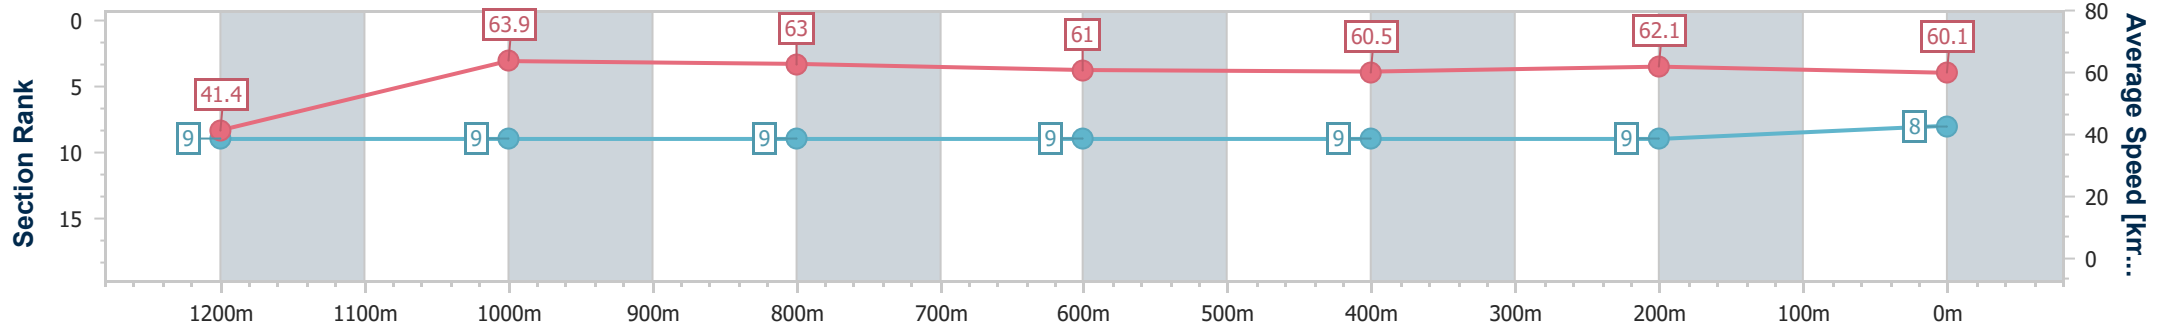

- [ ] Ranking at each section and finish
- .-.- No data available at this section
- NA No data available

Horse/Jockey Name	Doctor Teekay
Final Rank	8
Fastest Section Time (Section)	0:08.75 (Overall)
Top Speed [km/h] (Section)	65.8 (1200m)
Race State	Finished

Toowoomba QLD Professional  
Race 2: LIVEWIRED ELECTRICAL BENCHMARK 70 Handicap - 1300m

15 June 2024 - 17:26

Track Rating: Good 4, Weather: Fine, Rail Position: +2m Entire

Section	Overall	1200m	1000m	800m	600m	400m	200m
Section Times	1:19.12 [8] (0:08.75)	1:10.37 [9] (0:11.29)	0:59.08 [9] (0:11.45)	0:47.63 [9] (0:11.92)	0:35.71 [9] (0:12.08)	0:23.63 [9] (0:11.68)	0:11.95 [9] (0:11.95)
Average Speed [km/h]	41.4	63.9	63.0	61.0	60.5	62.1	60.1
Top Speed [km/h]	59.4	65.8	64.8	62.1	61.9	63.5	61.2
Avg. Dist. to Rail [m]	9.3	4.2	1.6	3.2	3.1	2.4	2.2
Avg. Stride Freq. [Hz]	2.1	2.4	2.4	2.3	2.3	2.4	2.3
Avg. Stride Length [m]	5.4	7.5	7.4	7.3	7.3	7.1	7.1