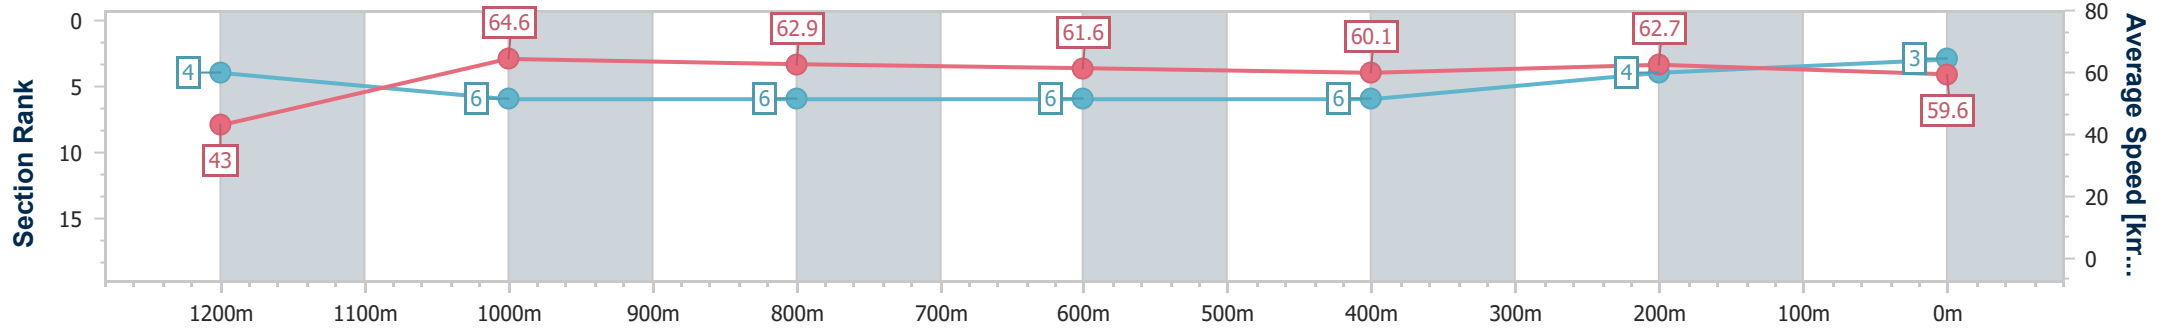

Horse/Jockey Name	Start Strutting
Final Rank	3
Fastest Section Time (Section)	0:08.42 (Overall)
Top Speed [km/h] (Section)	66.3 (1200m)
Race State	Finished

Toowoomba QLD Professional
Race 2: LIVEWIRED ELECTRICAL BENCHMARK 70 Handicap - 1300m

15 June 2024 - 17:26

Track Rating: Good 4, Weather: Fine, Rail Position: +2m Entire

Section	Overall	1200m	1000m	800m	600m	400m	200m
Section Times	1:18.66 [3] (0:08.42)	1:10.24 [4] (0:11.17)	0:59.07 [6] (0:11.48)	0:47.59 [6] (0:11.82)	0:35.77 [6] (0:12.15)	0:23.62 [6] (0:11.55)	0:12.07 [4]
Average Speed [km/h]	43.0	64.6	62.9	61.6	60.1	62.7	59.6
Top Speed [km/h]	61.0	66.3	65.3	62.4	61.6	64.2	63.2
Avg. Dist. to Rail [m]	5.8	2.0	1.7	2.6	2.7	1.6	1.4
Avg. Stride Freq. [Hz]	2.1	2.4	2.3	2.3	2.3	2.4	2.3
Avg. Stride Length [m]	5.7	7.6	7.5	7.4	7.3	7.3	7.0

- [ ] Ranking at each section and finish
- -.-.- No data available at this section
- NA No data available