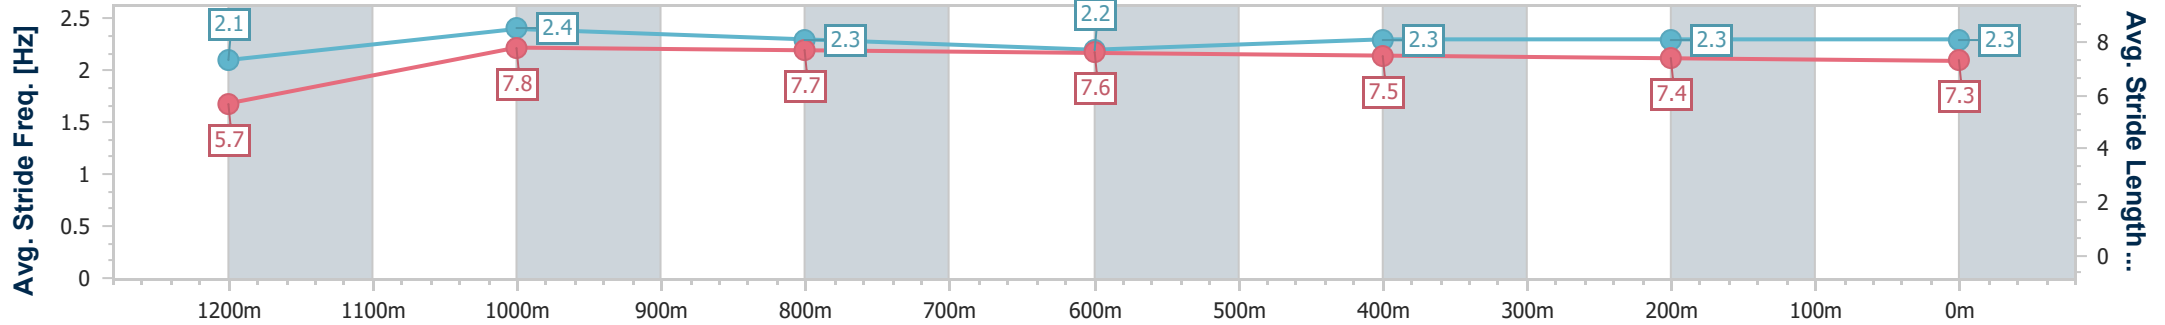

Horse/Jockey Name	Patmos Island
Final Rank	2
Fastest Section Time (Section)	0:08.47 (Overall)
Top Speed [km/h] (Section)	66.8 (1200m)
Race State	Finished

Toowoomba QLD Professional
Race 2: LIVEWIRED ELECTRICAL BENCHMARK 70 Handicap - 1300m

15 June 2024 - 17:26

Track Rating: Good 4, Weather: Fine, Rail Position: +2m Entire

Section	Overall	1200m	1000m	800m	600m	400m	200m
Section Times	1:18.55 [2] (0:08.47)	1:10.08 [5] (0:11.03)	0:59.05 [5] (0:11.49)	0:47.56 [5] (0:11.85)	0:35.71 [4] (0:12.09)	0:23.62 [5] (0:11.81)	0:11.81 [6] (0:11.81)
Average Speed [km/h]	42.5	65.6	63.5	61.4	60.6	61.8	60.8
Top Speed [km/h]	61.1	66.8	65.7	62.2	61.6	63.4	62.4
Avg. Dist. to Rail [m]	12.1	6.7	3.5	3.6	3.4	3.7	3.5
Avg. Stride Freq. [Hz]	2.1	2.4	2.3	2.2	2.3	2.3	2.3
Avg. Stride Length [m]	5.7	7.8	7.7	7.6	7.5	7.4	7.3

- [ ] Ranking at each section and finish
- -.-.- No data available at this section
- NA No data available