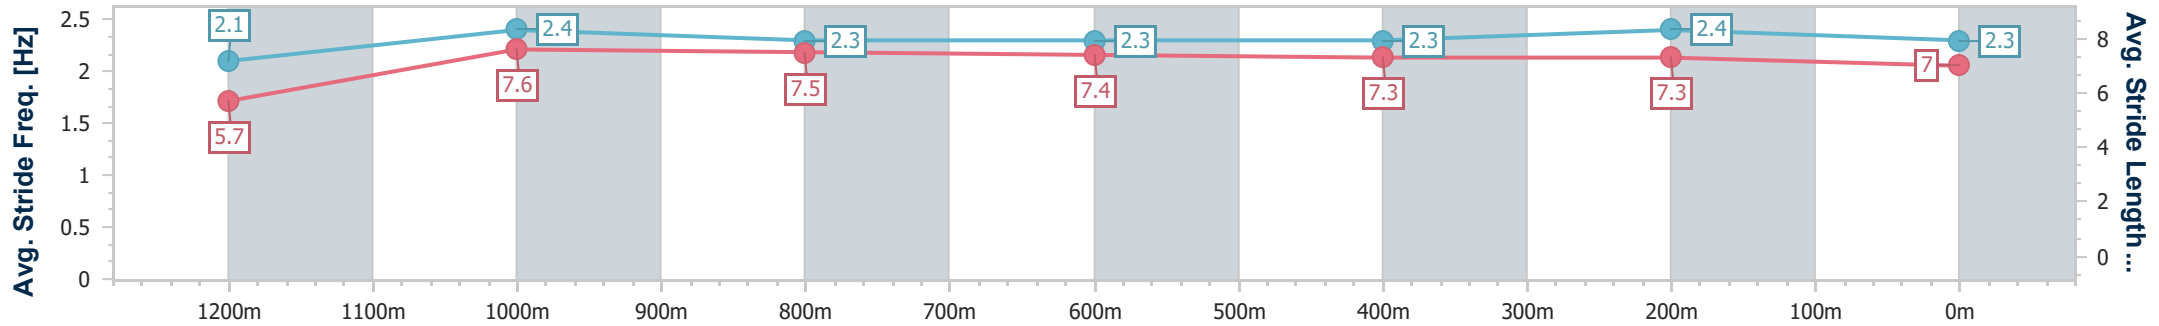

Horse/Jockey Name	Start Strutting
Final Rank	3
Fastest Section Time (Section)	0:08.42 (Overall)
Top Speed [km/h] (Section)	66.3 (1200m)
Race State	Finished

Toowoomba QLD Professional
Race 2: LIVEWIRED ELECTRICAL BENCHMARK 70 Handicap - 1300m

15 June 2024 - 17:26

Track Rating: Good 4, Weather: Fine, Rail Position: +2m Entire

Section	Overall	1200m	1000m	800m	600m	400m	200m
Section Times	1:18.66 [3] (0:08.42)	1:10.24 [4] (0:11.17)	0:59.07 [6] (0:11.48)	0:47.59 [6] (0:11.82)	0:35.77 [6] (0:12.15)	0:23.62 [6] (0:11.55)	0:12.07 [4]
Average Speed [km/h]	43.0	64.6	62.9	61.6	60.1	62.7	59.6
Top Speed [km/h]	61.0	66.3	65.3	62.4	61.6	64.2	63.2
Avg. Dist. to Rail [m]	5.8	2.0	1.7	2.6	2.7	1.6	1.4
Avg. Stride Freq. [Hz]	2.1	2.4	2.3	2.3	2.3	2.4	2.3
Avg. Stride Length [m]	5.7	7.6	7.5	7.4	7.3	7.3	7.0

- [ ] Ranking at each section and finish
- -.-.- No data available at this section
- NA No data available