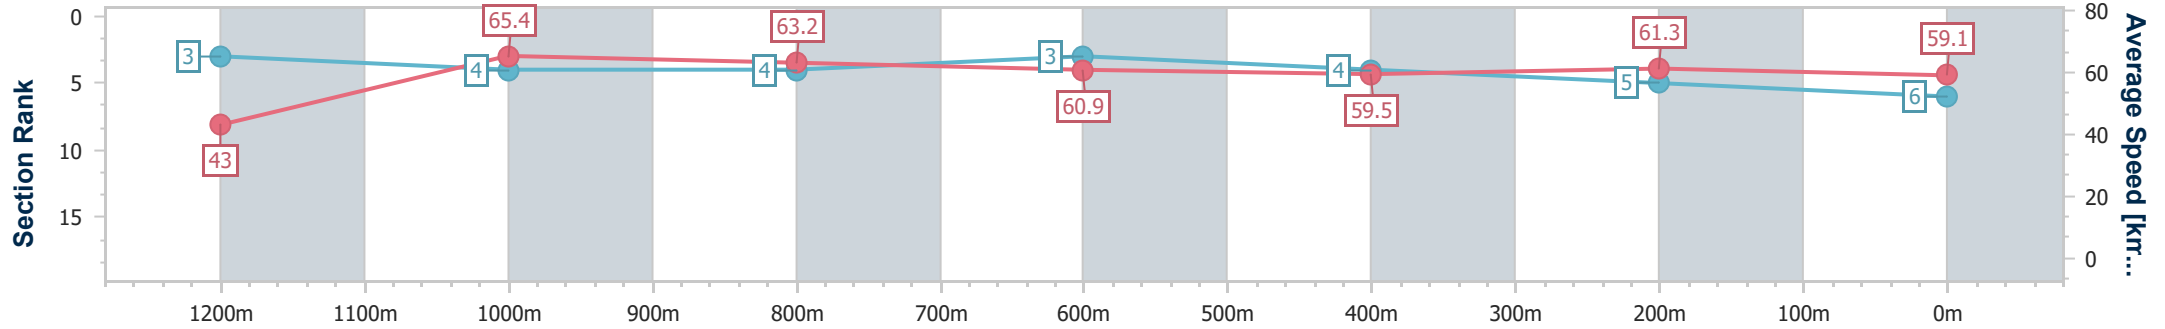

Horse/Jockey Name	The Catch
Final Rank	6
Fastest Section Time (Section)	0:08.40 (Overall)
Top Speed [km/h] (Section)	66.6 (1200m)
Race State	Finished

Toowoomba QLD Professional
Race 2: LIVEWIRED ELECTRICAL BENCHMARK 70 Handicap - 1300m

15 June 2024 - 17:26

Track Rating: Good 4, Weather: Fine, Rail Position: +2m Entire

Section	Overall	1200m	1000m	800m	600m	400m	200m
Section Times	1:18.90 [6] (0:08.40)	1:10.50 [3] (0:11.01)	0:59.49 [4] (0:11.52)	0:47.97 [4] (0:11.83)	0:36.14 [3] (0:12.16)	0:23.98 [4] (0:11.75)	0:12.23 [5]
Average Speed [km/h]	43.0	65.4	63.2	60.9	59.5	61.3	59.1
Top Speed [km/h]	62.7	66.6	64.8	62.2	61.7	62.7	60.4
Avg. Dist. to Rail [m]	6.6	3.9	2.5	1.0	1.0	1.2	2.8
Avg. Stride Freq. [Hz]	2.3	2.4	2.3	2.3	2.3	2.3	2.3
Avg. Stride Length [m]	5.3	7.6	7.5	7.4	7.2	7.3	7.2

- [ ] Ranking at each section and finish
- -.-.- No data available at this section
- NA No data available