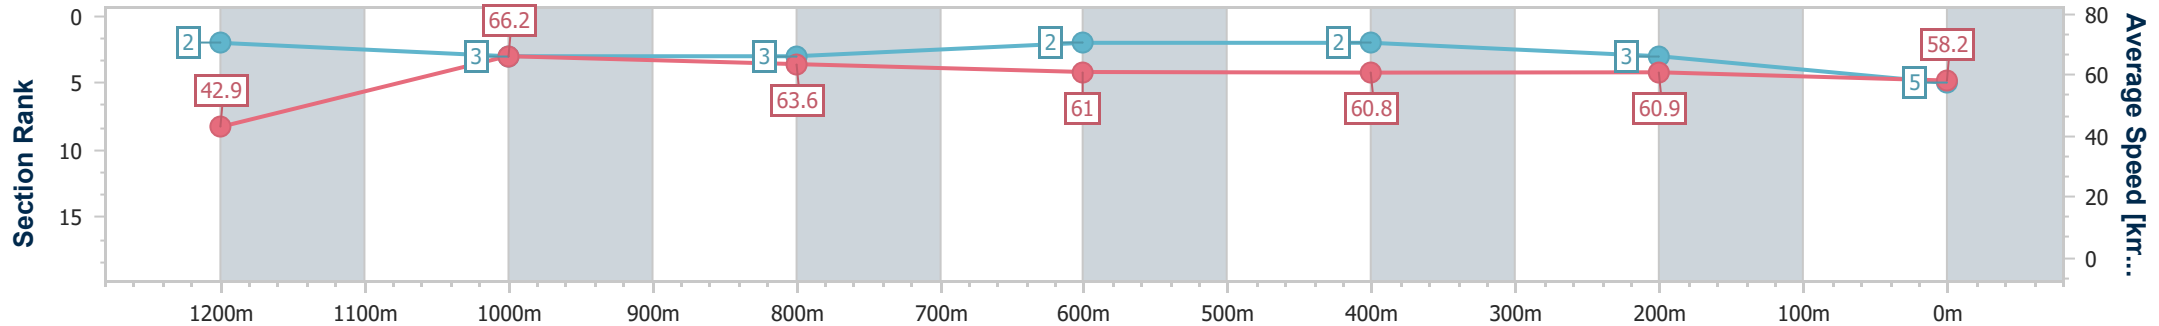

Horse/Jockey Name	Take A Picture
Final Rank	5
Fastest Section Time (Section)	0:08.38 (Overall)
Top Speed [km/h] (Section)	68.1 (1200m)
Race State	Finished

Toowoomba QLD Professional
Race 2: LIVEWIRED ELECTRICAL BENCHMARK 70 Handicap - 1300m

15 June 2024 - 17:26

Track Rating: Good 4, Weather: Fine, Rail Position: +2m Entire

Section	Overall	1200m	1000m	800m	600m	400m	200m
Section Times	1:18.90 [5] (0:08.38)	1:10.52 [2] (0:10.93)	0:59.59 [3] (0:11.47)	0:48.12 [3] (0:11.91)	0:36.21 [2] (0:11.93)	0:24.28 [2] (0:11.94)	0:12.34 [3] (0:12.34)
Average Speed [km/h]	42.9	66.2	63.6	61.0	60.8	60.9	58.2
Top Speed [km/h]	62.3	68.1	67.0	62.1	61.8	61.7	61.2
Avg. Dist. to Rail [m]	9.2	3.8	3.3	2.6	1.6	2.1	2.6
Avg. Stride Freq. [Hz]	2.3	2.5	2.4	2.4	2.4	2.5	2.4
Avg. Stride Length [m]	5.2	7.5	7.4	7.2	7.0	6.8	6.7

- [ ] Ranking at each section and finish
- -.-.- No data available at this section
- NA No data available