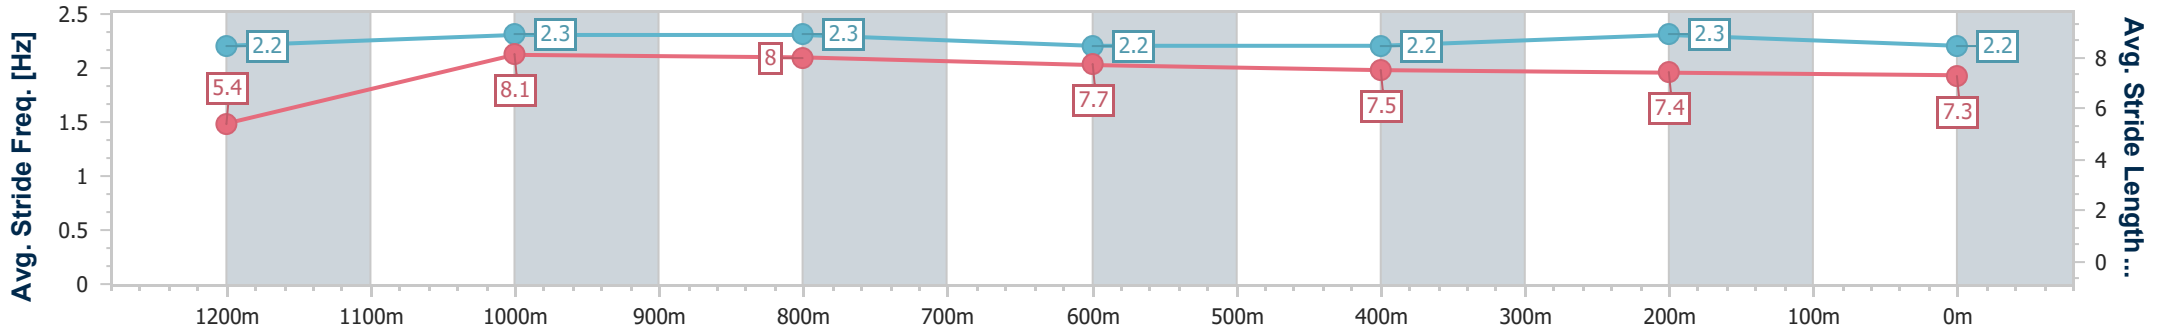

15 June 2024 - 17:26

Track Rating: Good 4, Weather: Fine, Rail Position: +2m Entire

Section	Overall	1200m	1000m	800m	600m	400m	200m
Section Times	1:18.51 [1] (0:08.66)	1:09.85 [7] (0:10.59)	0:59.26 [2] (0:11.17)	0:48.09 [1] (0:11.99)	0:36.10 [1] (0:12.00)	0:24.10 [1] (0:11.87)	0:12.23 [1] (0:12.23)
Average Speed [km/h]	41.5	68.5	64.9	60.4	60.2	60.8	58.9
Top Speed [km/h]	66.6	70.6	67.4	62.3	61.7	62.2	60.1
Avg. Dist. to Rail [m]	12.0	4.8	2.6	1.5	0.6	0.4	0.3
Avg. Stride Freq. [Hz]	2.2	2.3	2.3	2.2	2.2	2.3	2.2
Avg. Stride Length [m]	5.4	8.1	8.0	7.7	7.5	7.4	7.3