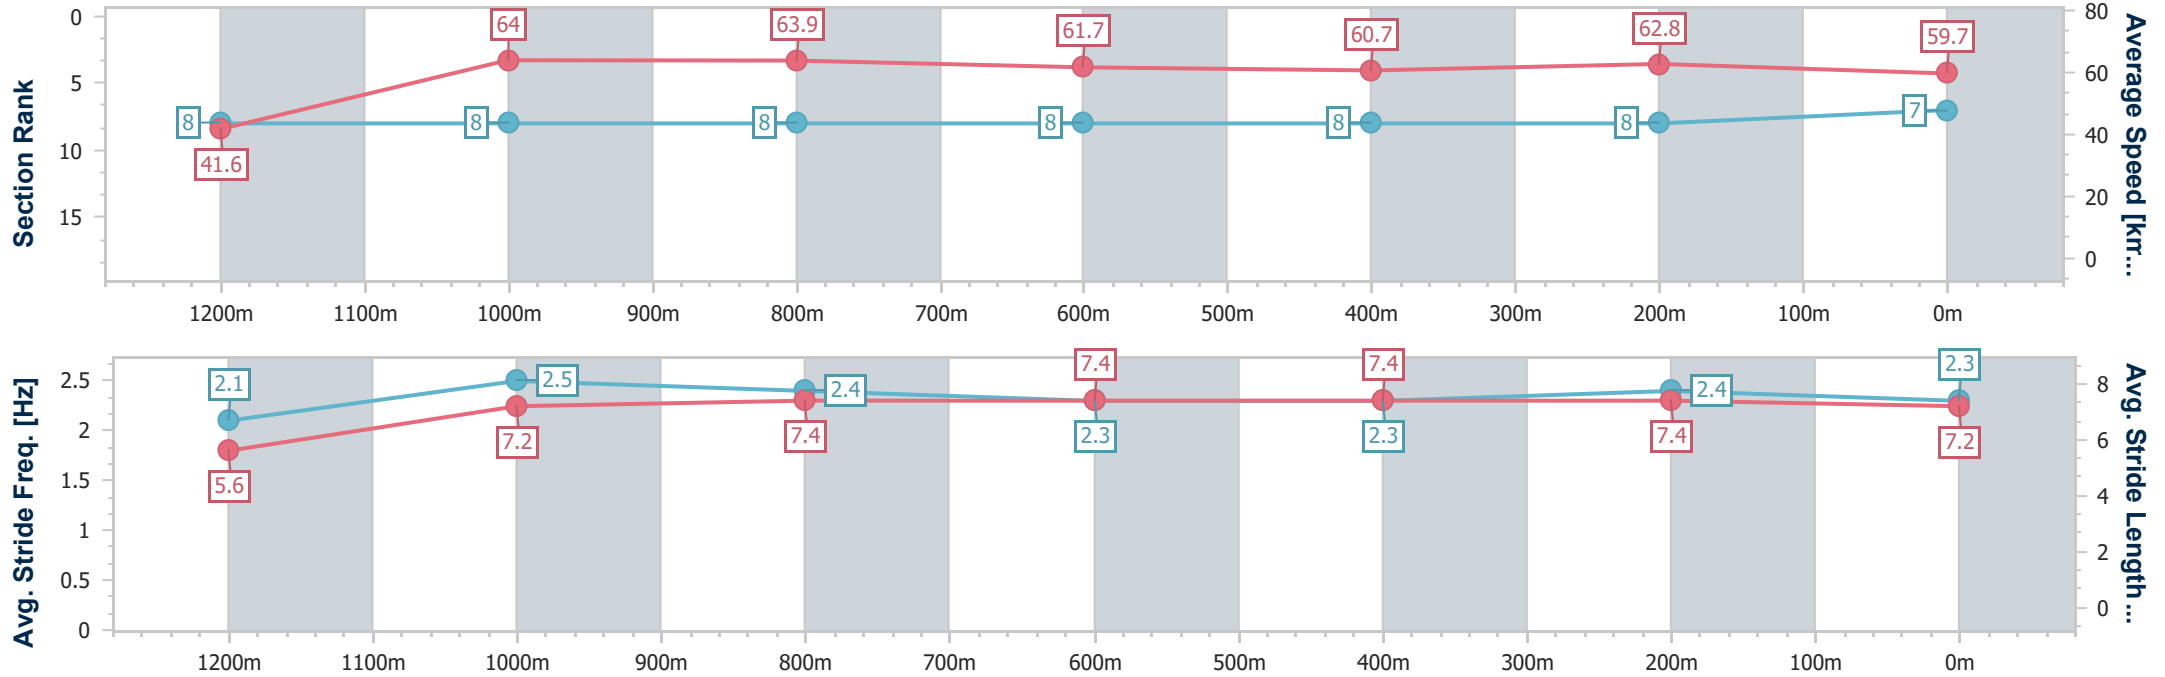

Toowoomba QLD Professional  
Race 2: LIVEWIRED ELECTRICAL BENCHMARK 70 Handicap - 1300m

15 June 2024 - 17:26

Track Rating: Good 4, Weather: Fine, Rail Position: +2m Entire

Section	Overall	1200m	1000m	800m	600m	400m	200m
Section Times	1:18.90 [6] (0:08.40)	1:10.50 [3] (0:11.01)	0:59.49 [4] (0:11.52)	0:47.97 [4] (0:11.83)	0:36.14 [3] (0:12.16)	0:23.98 [4] (0:11.75)	0:12.23 [5]
Average Speed [km/h]	43.0	65.4	63.2	60.9	59.5	61.3	59.1
Top Speed [km/h]	62.7	66.6	64.8	62.2	61.7	62.7	60.4
Avg. Dist. to Rail [m]	6.6	3.9	2.5	1.0	1.0	1.2	2.8
Avg. Stride Freq. [Hz]	2.3	2.4	2.3	2.3	2.3	2.3	2.3
Avg. Stride Length [m]	5.3	7.6	7.5	7.4	7.2	7.3	7.2

- [ ] Ranking at each section and finish
- .-.- No data available at this section
- NA No data available

Horse/Jockey Name	Latenighttoughguy
Final Rank	7
Fastest Section Time (Section)	0:08.69 (Overall)
Top Speed [km/h] (Section)	66.6 (1000m)
Race State	Finished

Toowoomba QLD Professional  
Race 2: LIVEWIRED ELECTRICAL BENCHMARK 70 Handicap - 1300m

15 June 2024 - 17:26

Track Rating: Good 4, Weather: Fine, Rail Position: +2m Entire

Section	Overall	1200m	1000m	800m	600m	400m	200m
Section Times	1:19.06 [7] (0:08.69)	1:10.37 [8] (0:11.29)	0:59.08 [8] (0:11.38)	0:47.70 [8] (0:11.84)	0:35.86 [8] (0:12.13)	0:23.73 [8] (0:11.69)	0:12.04 [8] (0:12.04)
Average Speed [km/h]	41.6	64.0	63.9	61.7	60.7	62.8	59.7
Top Speed [km/h]	59.4	66.1	66.6	62.6	63.7	64.3	62.1
Avg. Dist. to Rail [m]	12.3	4.7	2.3	4.7	4.9	5.1	4.7
Avg. Stride Freq. [Hz]	2.1	2.5	2.4	2.3	2.3	2.4	2.3
Avg. Stride Length [m]	5.6	7.2	7.4	7.4	7.4	7.4	7.2