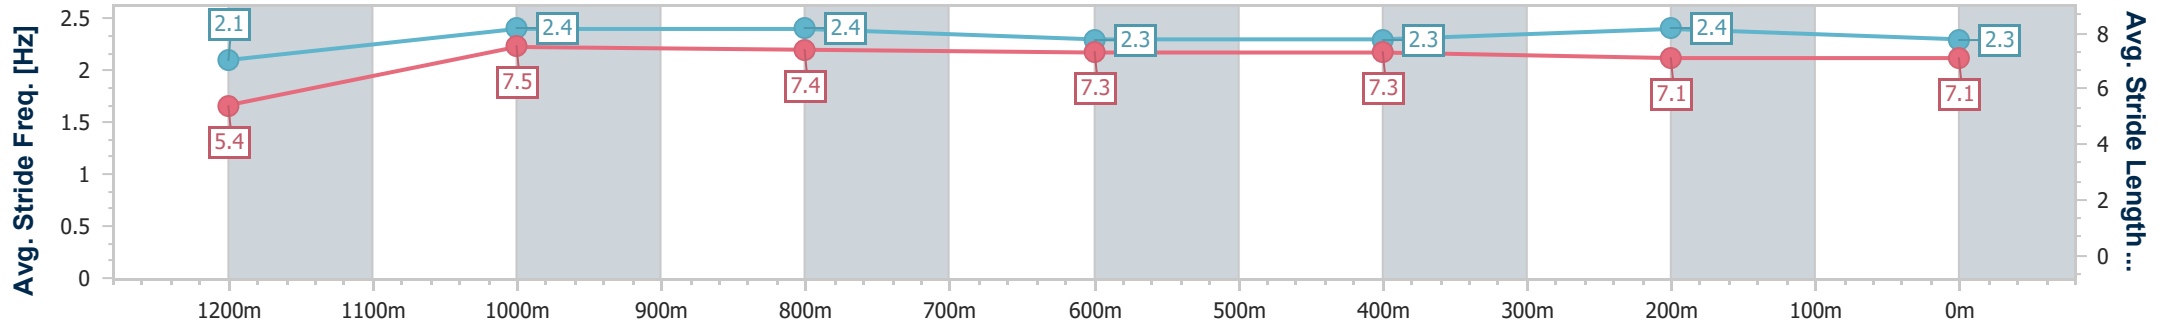

- [ ] Ranking at each section and finish
- .-.- No data available at this section
- NA No data available

Horse/Jockey Name	Doctor Teekay
Final Rank	8
Fastest Section Time (Section)	0:08.75 (Overall)
Top Speed [km/h] (Section)	65.8 (1200m)
Race State	Finished

Toowoomba QLD Professional  
Race 2: LIVEWIRED ELECTRICAL BENCHMARK 70 Handicap - 1300m

15 June 2024 - 17:26

Track Rating: Good 4, Weather: Fine, Rail Position: +2m Entire

Section	Overall	1200m	1000m	800m	600m	400m	200m
Section Times	1:19.12 [8] (0:08.75)	1:10.37 [9] (0:11.29)	0:59.08 [9] (0:11.45)	0:47.63 [9] (0:11.92)	0:35.71 [9] (0:12.08)	0:23.63 [9] (0:11.68)	0:11.95 [9] (0:11.95)
Average Speed [km/h]	41.4	63.9	63.0	61.0	60.5	62.1	60.1
Top Speed [km/h]	59.4	65.8	64.8	62.1	61.9	63.5	61.2
Avg. Dist. to Rail [m]	9.3	4.2	1.6	3.2	3.1	2.4	2.2
Avg. Stride Freq. [Hz]	2.1	2.4	2.4	2.3	2.3	2.4	2.3
Avg. Stride Length [m]	5.4	7.5	7.4	7.3	7.3	7.1	7.1