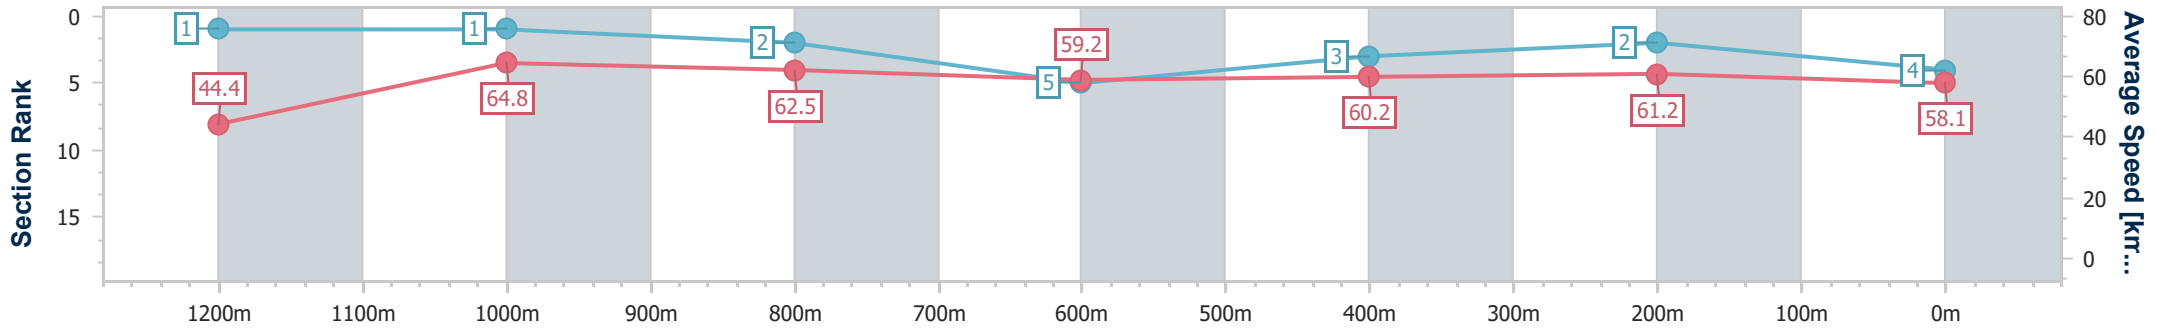

Horse/Jockey Name	Motell
Final Rank	4
Fastest Section Time (Section)	0:08.12 (Overall)
Top Speed [km/h] (Section)	68.6 (1200m)
Race State	Finished

Toowoomba QLD Professional
Race 2: LIVEWIRED ELECTRICAL BENCHMARK 70 Handicap - 1300m

15 June 2024 - 17:26

Track Rating: Good 4, Weather: Fine, Rail Position: +2m Entire

Section	Overall	1200m	1000m	800m	600m	400m	200m
Section Times	1:18.77 [4] (0:08.12)	1:10.65 [1] (0:11.13)	0:59.52 [1] (0:11.49)	0:48.03 [2] (0:12.12)	0:35.91 [5] (0:11.84)	0:24.07 [3] (0:11.77)	0:12.30 [2] (0:12.30)
Average Speed [km/h]	44.4	64.8	62.5	59.2	60.2	61.2	58.1
Top Speed [km/h]	62.8	68.6	68.4	62.2	65.0	62.6	61.2
Avg. Dist. to Rail [m]	2.9	0.5	0.5	1.4	1.4	1.4	0.6
Avg. Stride Freq. [Hz]	2.1	2.4	2.3	2.3	2.3	2.3	2.3
Avg. Stride Length [m]	5.9	7.0	6.8	7.2	7.1	7.0	6.7

- [ ] Ranking at each section and finish
- -.-.- No data available at this section
- NA No data available