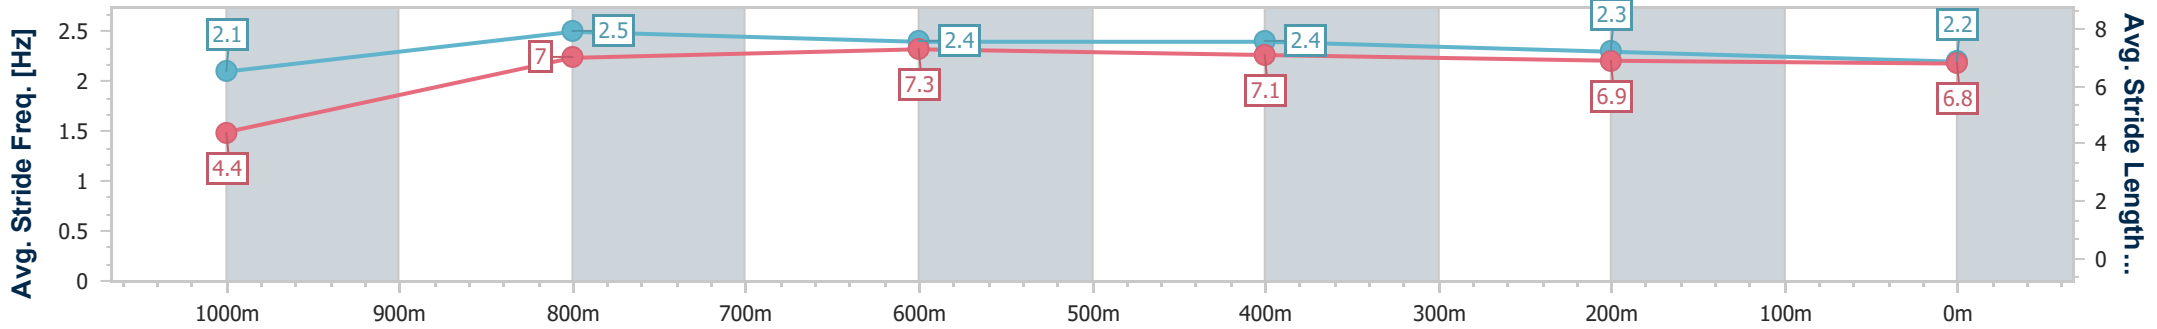

- [] Ranking at each section and finish
- .-.- No data available at this section
- NA No data available

Horse/Jockey Name	Southbrook Flyer
Final Rank	9
Fastest Section Time (Section)	0:05.23 (Overall)
Top Speed [km/h] (Section)	65.2 (800m)
Race State	Finished

Toowoomba QLD Professional

Race 7: PRYDE'S EASIFEED Maiden Plate - 1050m

15 June 2024 - 20:20

Track Rating: Good 3, Weather: Fine, Rail Position: +2m Entire

Section	Overall	1000m	800m	600m	400m	200m
Section Times	1:06.50 [9] (0:05.23)	1:01.27 [4] (0:11.78)	0:49.49 [5] (0:11.47)	0:38.02 [5] (0:12.09)	0:25.93 [8] (0:12.87)	0:13.06 [9] (0:13.06)
Average Speed [km/h]	34.4	62.1	63.8	60.5	56.7	55.0
Top Speed [km/h]	54.8	64.4	65.2	62.4	58.7	55.9
Avg. Dist. to Rail [m]	5.0	5.0	4.5	3.2	3.3	1.7
Avg. Stride Freq. [Hz]	2.1	2.5	2.4	2.4	2.3	2.2
Avg. Stride Length [m]	4.4	7.0	7.3	7.1	6.9	6.8

- [] Ranking at each section and finish
- .-.- No data available at this section
- NA No data available