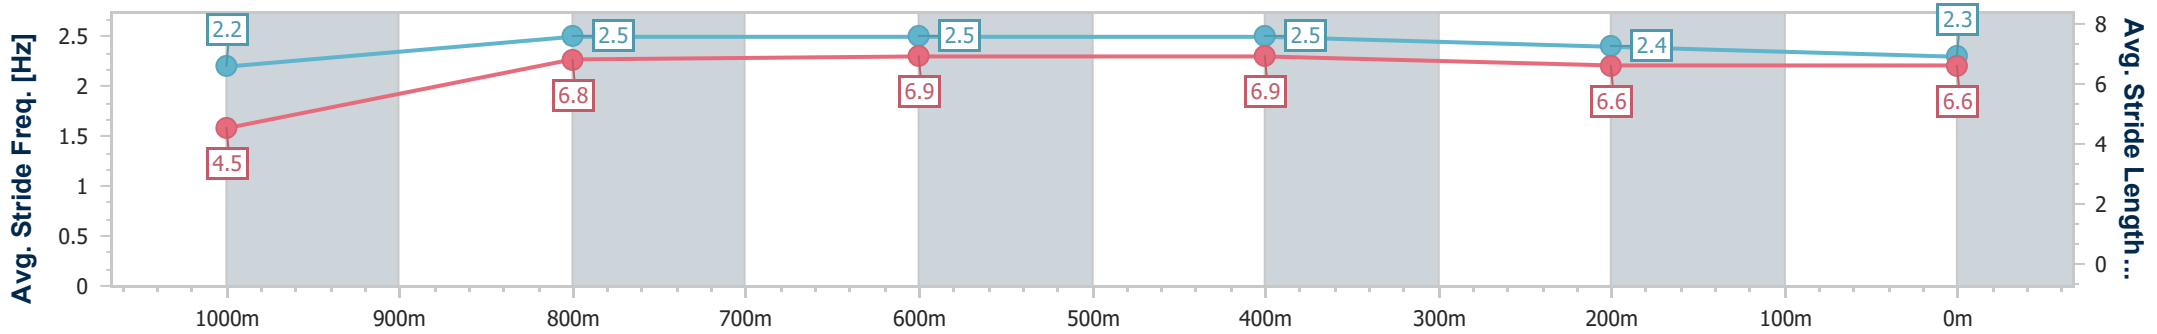

- [] Ranking at each section and finish
- .-.- No data available at this section
- NA No data available

Horse/Jockey Name	Measured
Final Rank	7
Fastest Section Time (Section)	0:05.17 (Overall)
Top Speed [km/h] (Section)	64.2 (1000m)
Race State	Finished

Toowoomba QLD Professional

Race 7: PRYDE'S EASIFEED Maiden Plate - 1050m

15 June 2024 - 20:20

Track Rating: Good 3, Weather: Fine, Rail Position: +2m Entire

Section	Overall	1000m	800m	600m	400m	200m
Section Times	1:05.60 [7] (0:05.17)	1:00.43 [2] (0:11.74)	0:48.69 [3] (0:11.61)	0:37.08 [6] (0:11.81)	0:25.27 [6] (0:12.33)	0:12.94 [7] (0:12.94)
Average Speed [km/h]	34.7	61.8	62.3	60.6	58.2	55.5
Top Speed [km/h]	53.6	64.2	63.2	62.6	59.9	58.5
Avg. Dist. to Rail [m]	3.2	2.3	1.1	0.7	1.2	0.9
Avg. Stride Freq. [Hz]	2.2	2.5	2.5	2.5	2.4	2.3
Avg. Stride Length [m]	4.5	6.8	6.9	6.9	6.6	6.6

- [] Ranking at each section and finish
- .-.- No data available at this section
- NA No data available

Horse/Jockey Name	Regal King
Final Rank	8
Fastest Section Time (Section)	0:05.64 (Overall)
Top Speed [km/h] (Section)	64.6 (1000m)
Race State	Finished