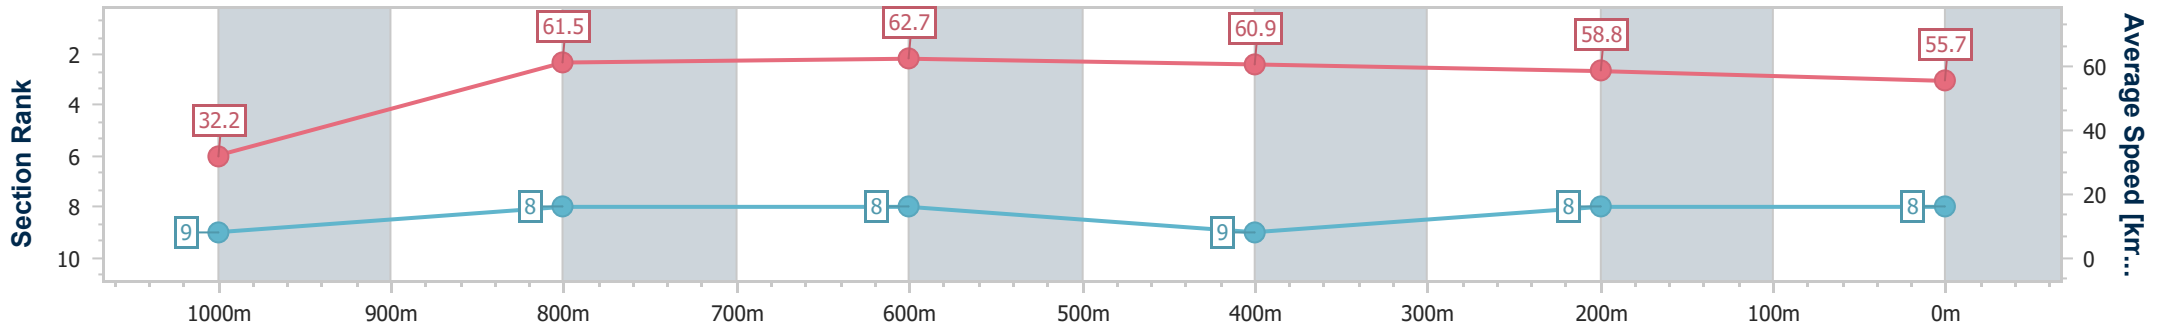

Toowoomba QLD Professional

Race 7: PRYDE'S EASIFEED Maiden Plate - 1050m

15 June 2024 - 20:20

Track Rating: Good 3, Weather: Fine, Rail Position: +2m Entire

Section	Overall	1000m	800m	600m	400m	200m
Section Times	1:05.90 [8] (0:05.64)	1:00.26 [9] (0:11.79)	0:48.47 [8] (0:11.45)	0:37.02 [8] (0:11.81)	0:25.21 [9] (0:12.28)	0:12.93 [8]
Average Speed [km/h]	32.2	61.5	62.7	60.9	58.8	55.7
Top Speed [km/h]	55.4	64.6	64.5	62.6	60.1	56.3
Avg. Dist. to Rail [m]	0.5	0.9	0.2	0.2	1.8	4.5
Avg. Stride Freq. [Hz]	2.2	2.4	2.4	2.3	2.3	2.2
Avg. Stride Length [m]	4.0	7.3	7.3	7.4	7.1	6.9

- [] Ranking at each section and finish
- .-.- No data available at this section
- NA No data available

Horse/Jockey Name	Southbrook Flyer
Final Rank	9
Fastest Section Time (Section)	0:05.23 (Overall)
Top Speed [km/h] (Section)	65.2 (800m)
Race State	Finished