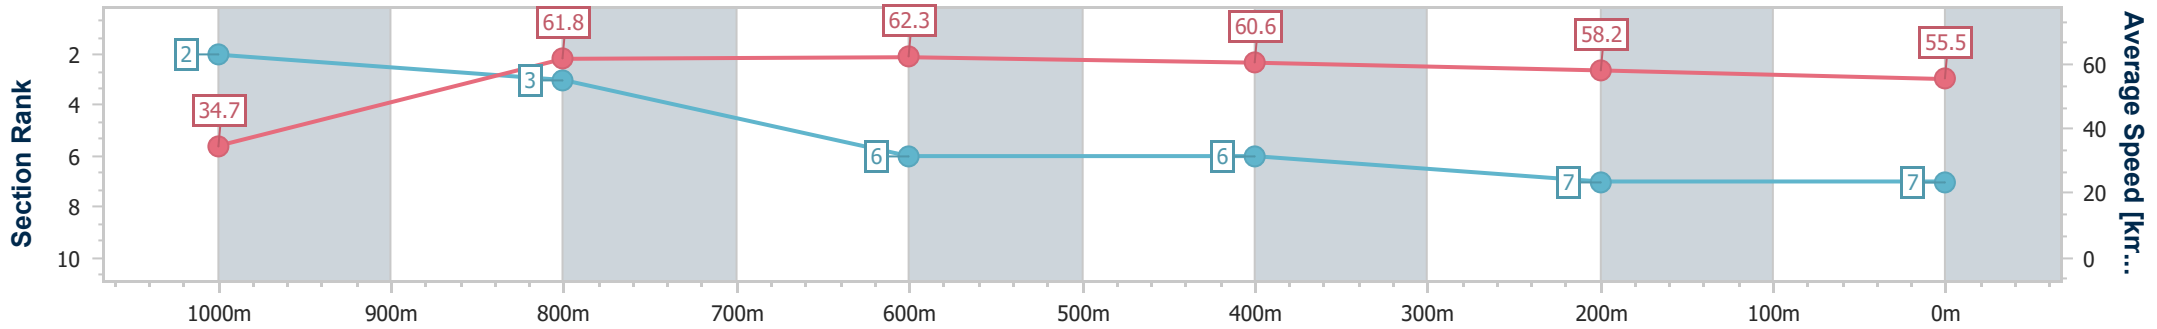

- [] Ranking at each section and finish
- .-.- No data available at this section
- NA No data available

Horse/Jockey Name	Measured
Final Rank	7
Fastest Section Time (Section)	0:05.17 (Overall)
Top Speed [km/h] (Section)	64.2 (1000m)
Race State	Finished

Toowoomba QLD Professional

Race 7: PRYDE'S EASIFEED Maiden Plate - 1050m

15 June 2024 - 20:20

Track Rating: Good 3, Weather: Fine, Rail Position: +2m Entire

Section	Overall	1000m	800m	600m	400m	200m
Section Times	1:05.60 [7] (0:05.17)	1:00.43 [2] (0:11.74)	0:48.69 [3] (0:11.61)	0:37.08 [6] (0:11.81)	0:25.27 [6] (0:12.33)	0:12.94 [7] (0:12.94)
Average Speed [km/h]	34.7	61.8	62.3	60.6	58.2	55.5
Top Speed [km/h]	53.6	64.2	63.2	62.6	59.9	58.5
Avg. Dist. to Rail [m]	3.2	2.3	1.1	0.7	1.2	0.9
Avg. Stride Freq. [Hz]	2.2	2.5	2.5	2.5	2.4	2.3
Avg. Stride Length [m]	4.5	6.8	6.9	6.9	6.6	6.6