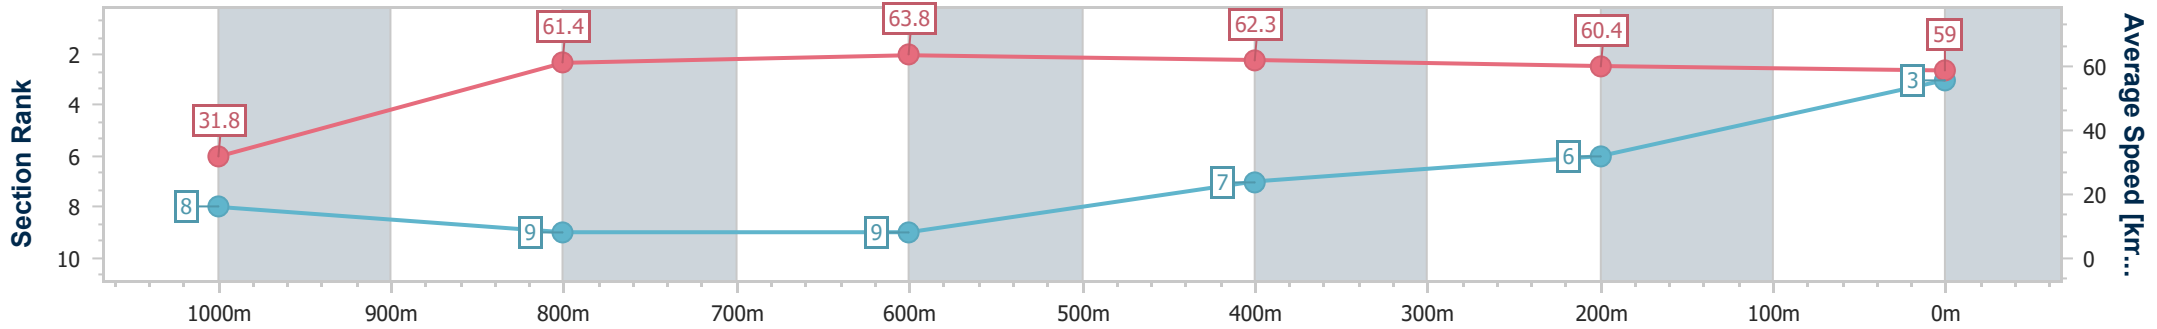

Toowoomba QLD Professional

Race 7: PRYDE'S EASIFEED Maiden Plate - 1050m

15 June 2024 - 20:20

Track Rating: Good 3, Weather: Fine, Rail Position: +2m Entire

Section	Overall	1000m	800m	600m	400m	200m
Section Times	1:04.69 [3] (0:05.64)	0:59.05 [8] (0:11.90)	0:47.15 [9] (0:11.40)	0:35.75 [9] (0:11.58)	0:24.17 [7] (0:11.95)	0:12.22 [6]
Average Speed [km/h]	31.8	61.4	63.8	62.3	60.4	59.0
Top Speed [km/h]	52.7	64.3	65.2	63.6	61.7	60.6
Avg. Dist. to Rail [m]	1.5	3.1	2.2	0.7	2.0	2.8
Avg. Stride Freq. [Hz]	2.1	2.4	2.4	2.4	2.4	2.3
Avg. Stride Length [m]	4.1	7.1	7.3	7.3	7.1	7.0