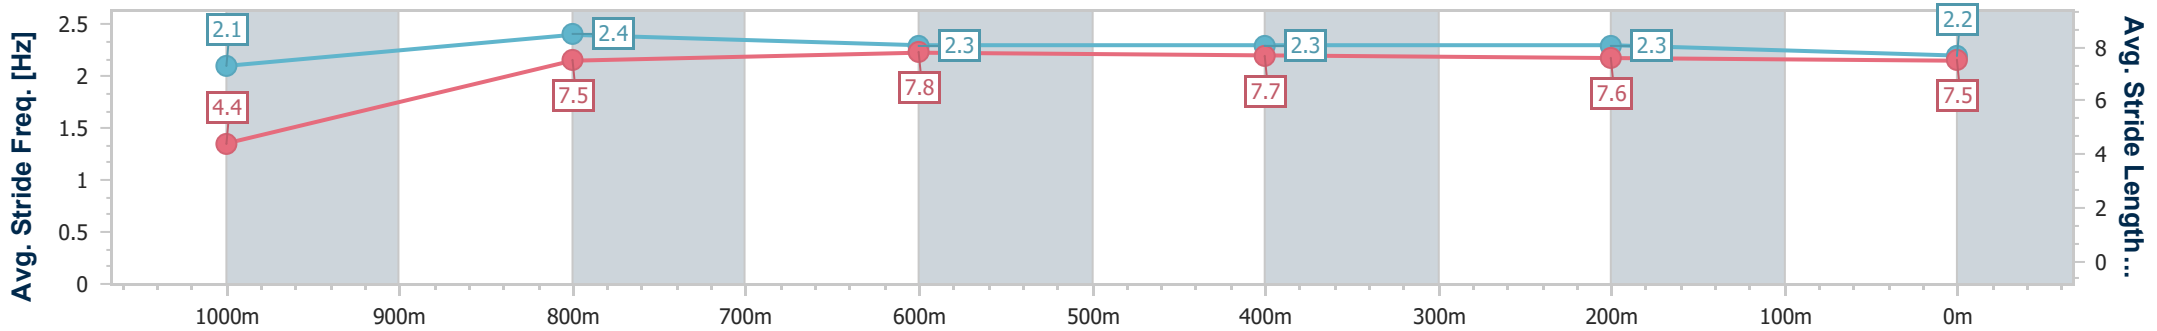

Toowoomba QLD Professional

Race 7: PRYDE'S EASIFEED Maiden Plate - 1050m

15 June 2024 - 20:20

Track Rating: Good 3, Weather: Fine, Rail Position: +2m Entire

Section	Overall	1000m	800m	600m	400m	200m
Section Times	1:03.52 [2] (0:05.40)	0:58.12 [7] (0:11.33)	0:46.79 [2] (0:11.45)	0:35.34 [2] (0:11.60)	0:23.74 [2] (0:11.76)	0:11.98 [2] (0:11.98)
Average Speed [km/h]	33.8	63.8	63.3	62.0	61.4	60.0
Top Speed [km/h]	57.6	65.6	64.7	64.8	62.7	60.9
Avg. Dist. to Rail [m]	1.1	1.1	1.3	0.6	1.1	1.0
Avg. Stride Freq. [Hz]	2.1	2.4	2.3	2.3	2.3	2.2
Avg. Stride Length [m]	4.4	7.5	7.8	7.7	7.6	7.5