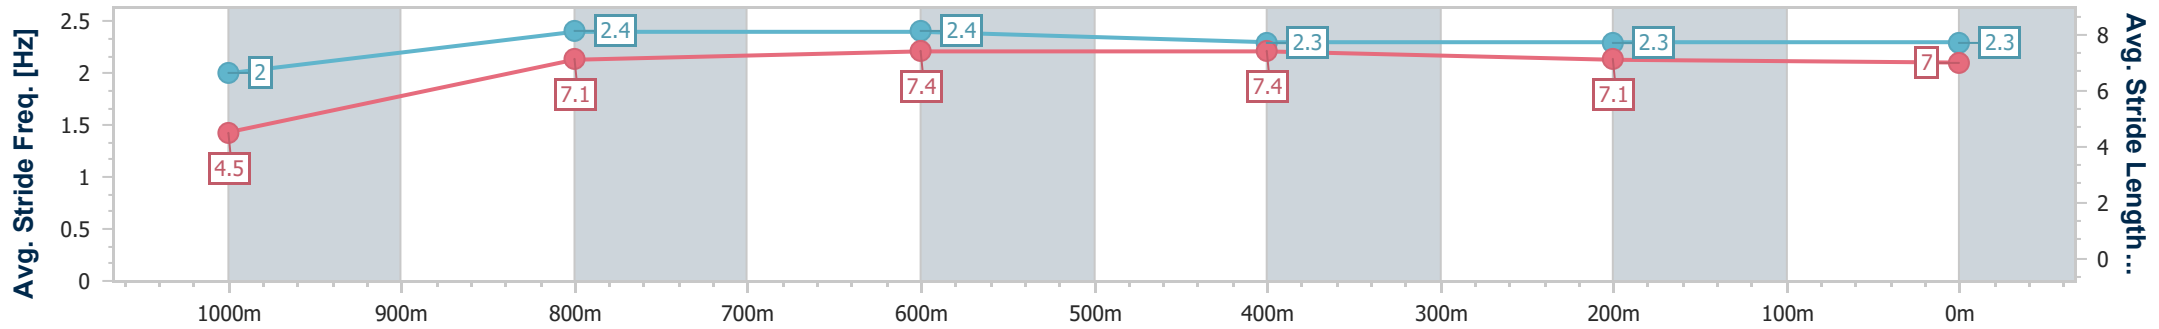

Toowoomba QLD Professional

Race 7: PRYDE'S EASIFEED Maiden Plate - 1050m

15 June 2024 - 20:20

Track Rating: Good 3, Weather: Fine, Rail Position: +2m Entire

Section	Overall	1000m	800m	600m	400m	200m
Section Times	1:05.01 [4] (0:05.31)	0:59.70 [5] (0:11.84)	0:47.86 [7] (0:11.51)	0:36.35 [7] (0:11.61)	0:24.74 [5] (0:12.20)	0:12.54 [5] (0:12.54)
Average Speed [km/h]	33.7	61.4	63.2	62.1	59.1	57.4
Top Speed [km/h]	52.0	65.1	64.8	63.9	60.1	59.0
Avg. Dist. to Rail [m]	1.5	2.6	1.8	0.4	1.4	1.5
Avg. Stride Freq. [Hz]	2.0	2.4	2.4	2.3	2.3	2.3
Avg. Stride Length [m]	4.5	7.1	7.4	7.4	7.1	7.0