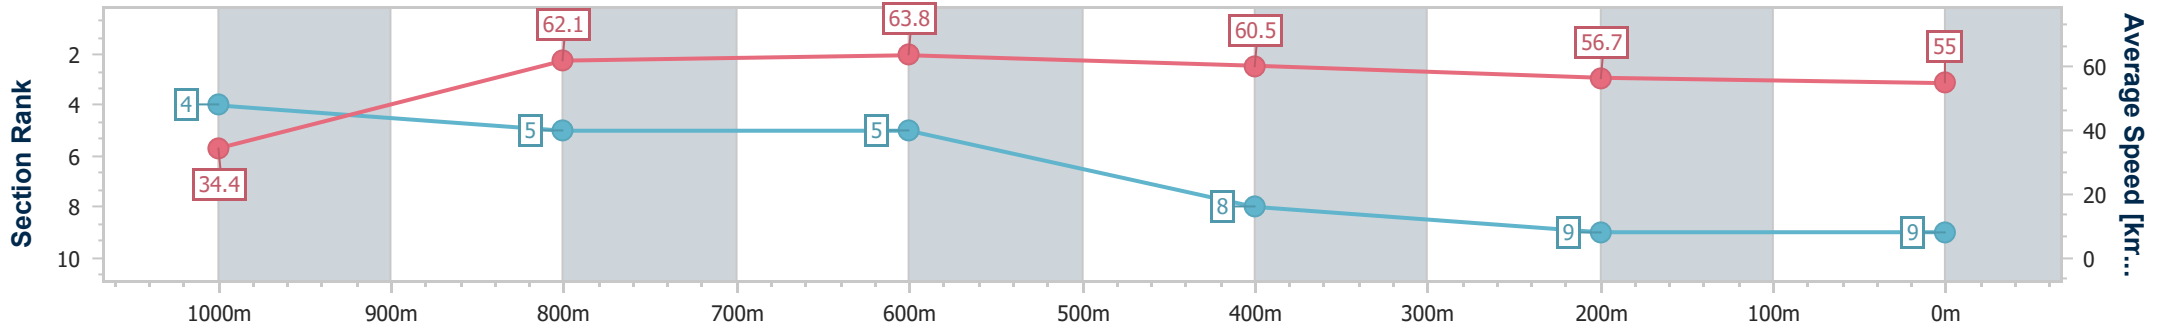

- [] Ranking at each section and finish
- .-.- No data available at this section
- NA No data available

Horse/Jockey Name	Southbrook Flyer
Final Rank	9
Fastest Section Time (Section)	0:05.23 (Overall)
Top Speed [km/h] (Section)	65.2 (800m)
Race State	Finished

Toowoomba QLD Professional

Race 7: PRYDE'S EASIFEED Maiden Plate - 1050m

15 June 2024 - 20:20

Track Rating: Good 3, Weather: Fine, Rail Position: +2m Entire

Section	Overall	1000m	800m	600m	400m	200m
Section Times	1:06.50 [9] (0:05.23)	1:01.27 [4] (0:11.78)	0:49.49 [5] (0:11.47)	0:38.02 [5] (0:12.09)	0:25.93 [8] (0:12.87)	0:13.06 [9] (0:13.06)
Average Speed [km/h]	34.4	62.1	63.8	60.5	56.7	55.0
Top Speed [km/h]	54.8	64.4	65.2	62.4	58.7	55.9
Avg. Dist. to Rail [m]	5.0	5.0	4.5	3.2	3.3	1.7
Avg. Stride Freq. [Hz]	2.1	2.5	2.4	2.4	2.3	2.2
Avg. Stride Length [m]	4.4	7.0	7.3	7.1	6.9	6.8

- [] Ranking at each section and finish
- .-.- No data available at this section
- NA No data available