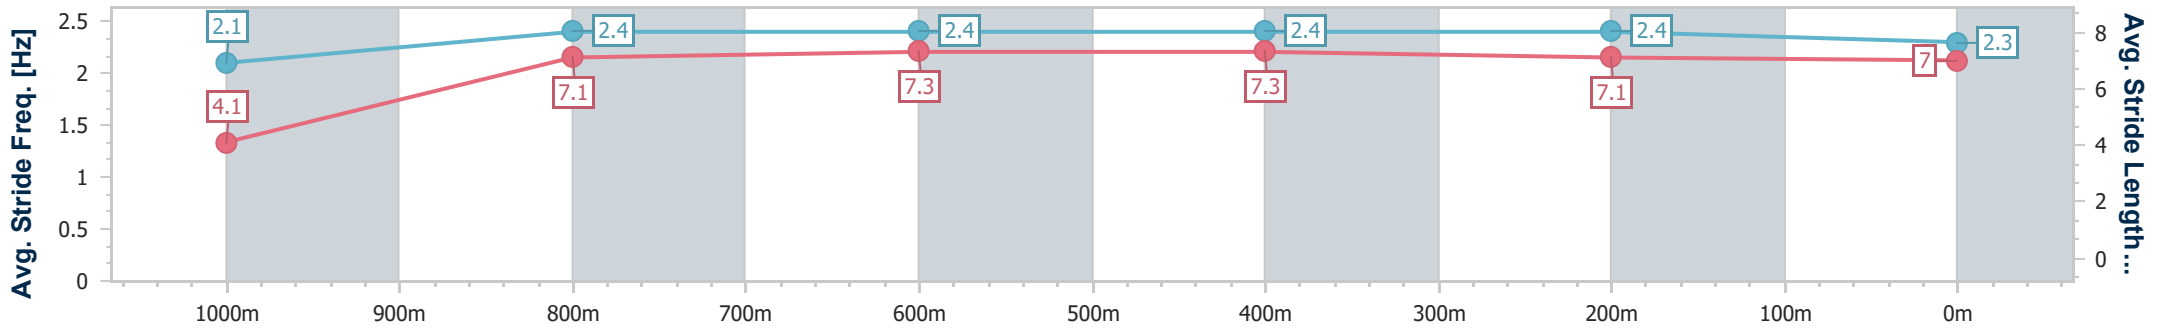

Toowoomba QLD Professional

Race 7: PRYDE'S EASIFEED Maiden Plate - 1050m

15 June 2024 - 20:20

Track Rating: Good 3, Weather: Fine, Rail Position: +2m Entire

Section	Overall	1000m	800m	600m	400m	200m
Section Times	1:04.69 [3] (0:05.64)	0:59.05 [8] (0:11.90)	0:47.15 [9] (0:11.40)	0:35.75 [9] (0:11.58)	0:24.17 [7] (0:11.95)	0:12.22 [6]
Average Speed [km/h]	31.8	61.4	63.8	62.3	60.4	59.0
Top Speed [km/h]	52.7	64.3	65.2	63.6	61.7	60.6
Avg. Dist. to Rail [m]	1.5	3.1	2.2	0.7	2.0	2.8
Avg. Stride Freq. [Hz]	2.1	2.4	2.4	2.4	2.4	2.3
Avg. Stride Length [m]	4.1	7.1	7.3	7.3	7.1	7.0