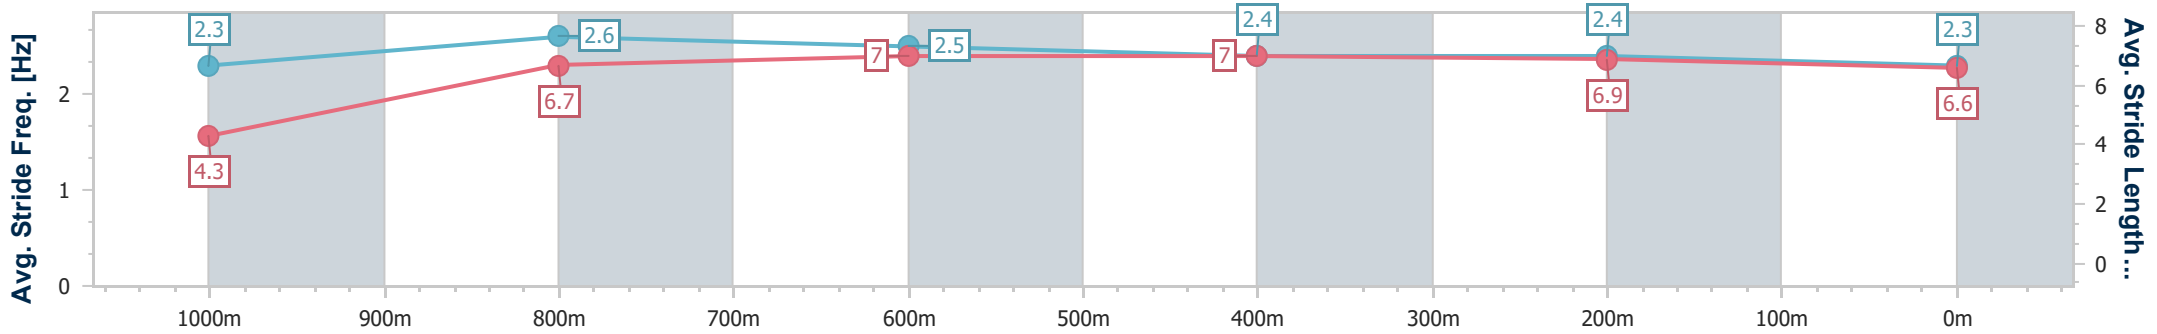

- [] Ranking at each section and finish
- .-.- No data available at this section
- NA No data available

Horse/Jockey Name	Queen Of The Skies
Final Rank	6
Fastest Section Time (Section)	0:05.20 (Overall)
Top Speed [km/h] (Section)	64.4 (1000m)
Race State	Finished

Toowoomba QLD Professional

Race 7: PRYDE'S EASIFEED Maiden Plate - 1050m

15 June 2024 - 20:20

Track Rating: Good 3, Weather: Fine, Rail Position: +2m Entire

Section	Overall	1000m	800m	600m	400m	200m
Section Times	1:05.50 [6] (0:05.20)	1:00.30 [3] (0:11.72)	0:48.58 [4] (0:11.48)	0:37.10 [4] (0:11.72)	0:25.38 [3] (0:12.21)	0:13.17 [3] (0:13.17)
Average Speed [km/h]	34.7	62.0	63.4	61.5	59.2	54.7
Top Speed [km/h]	55.8	64.4	64.3	63.0	61.5	57.9
Avg. Dist. to Rail [m]	1.9	3.1	2.0	0.4	1.5	0.7
Avg. Stride Freq. [Hz]	2.3	2.6	2.5	2.4	2.4	2.3
Avg. Stride Length [m]	4.3	6.7	7.0	7.0	6.9	6.6

- [] Ranking at each section and finish
- .-.- No data available at this section
- NA No data available

Horse/Jockey Name	Measured
Final Rank	7
Fastest Section Time (Section)	0:05.17 (Overall)
Top Speed [km/h] (Section)	64.2 (1000m)
Race State	Finished