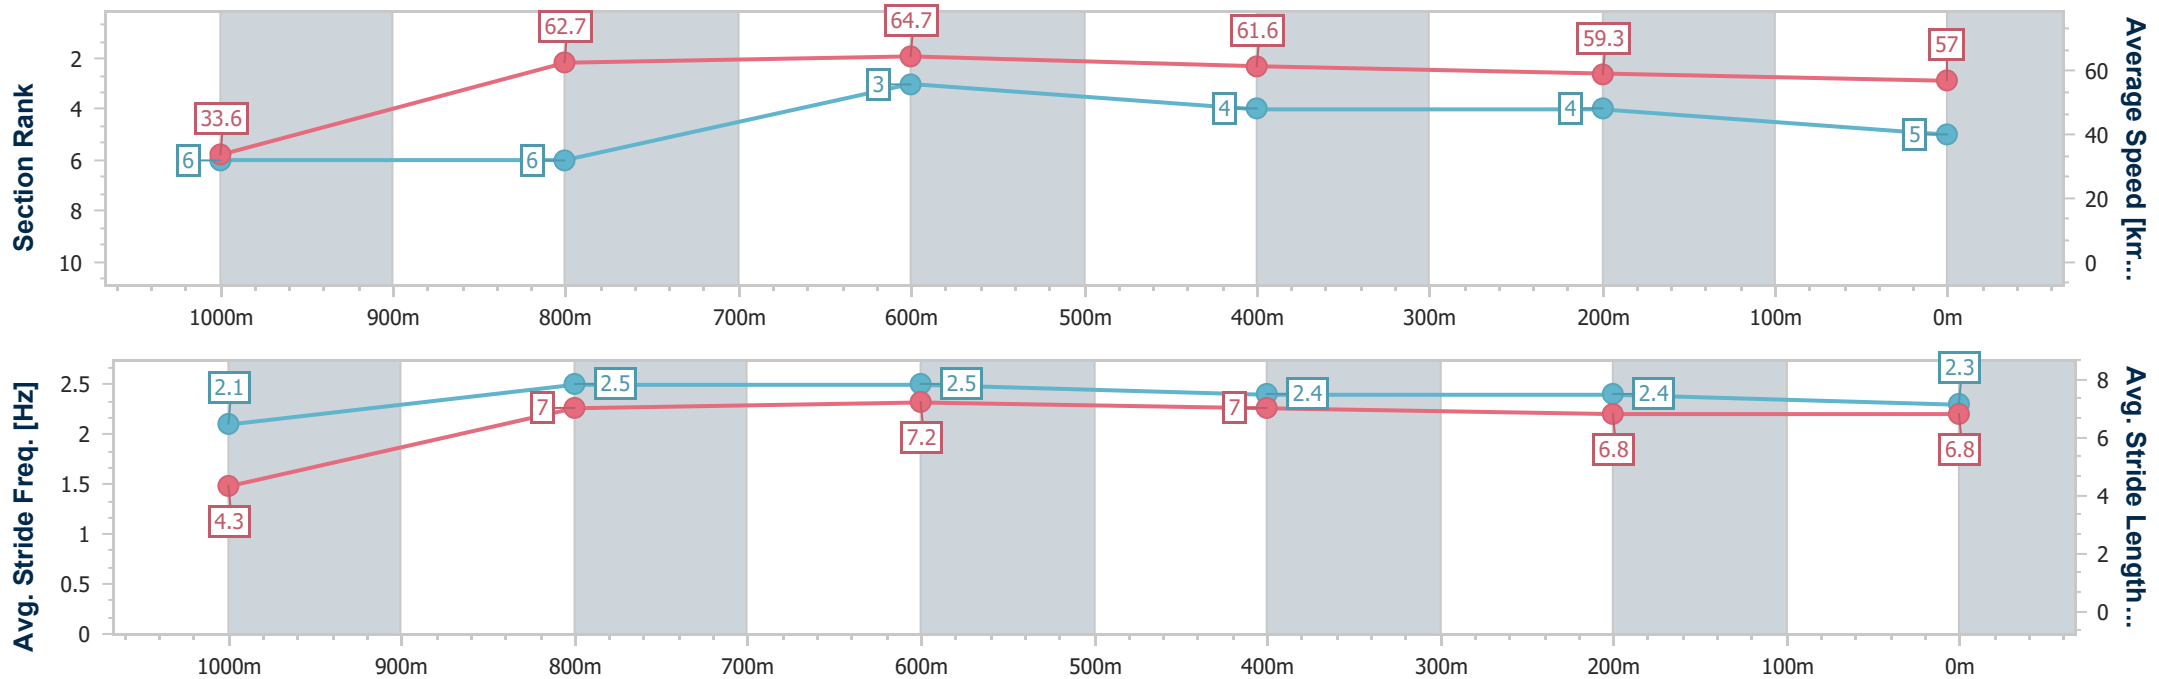

Toowoomba QLD Professional

Race 7: PRYDE'S EASIFEED Maiden Plate - 1050m

15 June 2024 - 20:20

Track Rating: Good 3, Weather: Fine, Rail Position: +2m Entire

Section	Overall	1000m	800m	600m	400m	200m
Section Times	1:05.03 [5] (0:05.38)	0:59.65 [6] (0:11.67)	0:47.98 [6] (0:11.31)	0:36.67 [3] (0:11.80)	0:24.87 [4] (0:12.24)	0:12.63 [4] (0:12.63)
Average Speed [km/h]	33.6	62.7	64.7	61.6	59.3	57.0
Top Speed [km/h]	55.1	65.2	65.4	63.3	60.0	58.7
Avg. Dist. to Rail [m]	2.9	4.8	4.2	2.3	1.8	1.0
Avg. Stride Freq. [Hz]	2.1	2.5	2.5	2.4	2.4	2.3
Avg. Stride Length [m]	4.3	7.0	7.2	7.0	6.8	6.8

- [] Ranking at each section and finish
- .-.- No data available at this section
- NA No data available

Horse/Jockey Name	Queen Of The Skies
Final Rank	6
Fastest Section Time (Section)	0:05.20 (Overall)
Top Speed [km/h] (Section)	64.4 (1000m)
Race State	Finished