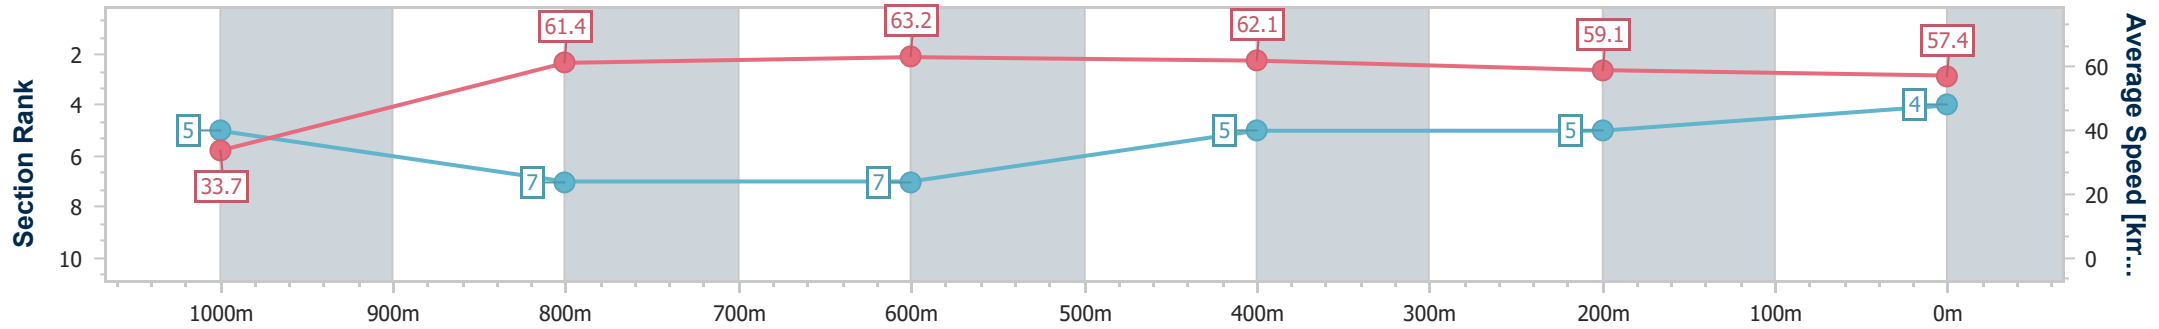

Toowoomba QLD Professional

Race 7: PRYDE'S EASIFEED Maiden Plate - 1050m

15 June 2024 - 20:20

Track Rating: Good 3, Weather: Fine, Rail Position: +2m Entire

Section	Overall	1000m	800m	600m	400m	200m
Section Times	1:05.01 [4] (0:05.31)	0:59.70 [5] (0:11.84)	0:47.86 [7] (0:11.51)	0:36.35 [7] (0:11.61)	0:24.74 [5] (0:12.20)	0:12.54 [5] (0:12.54)
Average Speed [km/h]	33.7	61.4	63.2	62.1	59.1	57.4
Top Speed [km/h]	52.0	65.1	64.8	63.9	60.1	59.0
Avg. Dist. to Rail [m]	1.5	2.6	1.8	0.4	1.4	1.5
Avg. Stride Freq. [Hz]	2.0	2.4	2.4	2.3	2.3	2.3
Avg. Stride Length [m]	4.5	7.1	7.4	7.4	7.1	7.0