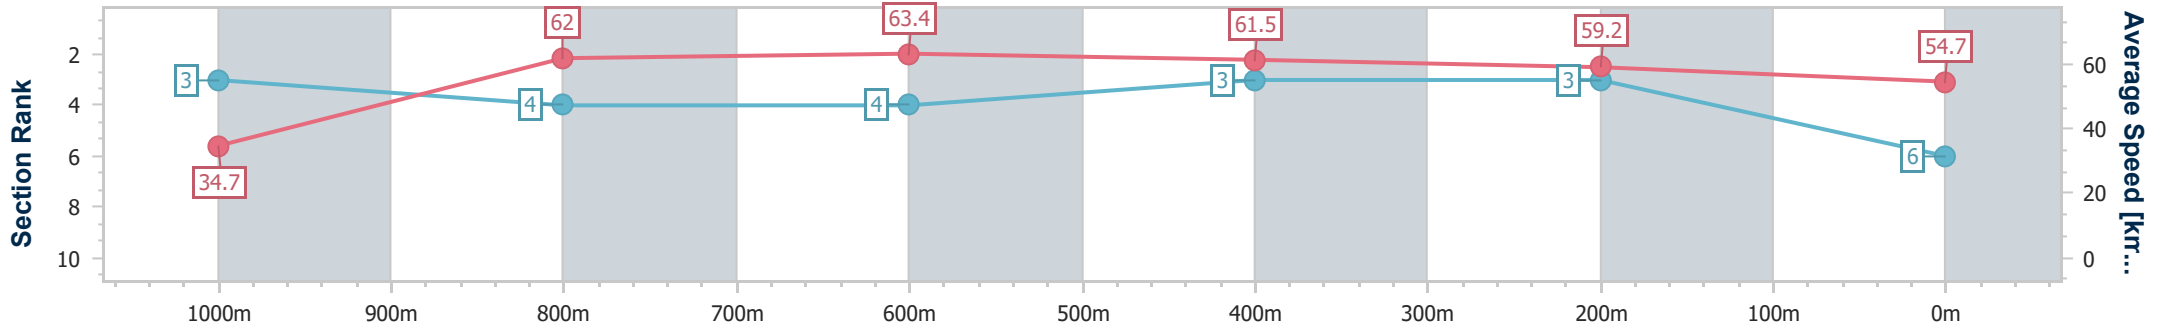

- [] Ranking at each section and finish
- .-.- No data available at this section
- NA No data available

Horse/Jockey Name	Queen Of The Skies
Final Rank	6
Fastest Section Time (Section)	0:05.20 (Overall)
Top Speed [km/h] (Section)	64.4 (1000m)
Race State	Finished

Toowoomba QLD Professional

Race 7: PRYDE'S EASIFEED Maiden Plate - 1050m

15 June 2024 - 20:20

Track Rating: Good 3, Weather: Fine, Rail Position: +2m Entire

Section	Overall	1000m	800m	600m	400m	200m
Section Times	1:05.50 [6] (0:05.20)	1:00.30 [3] (0:11.72)	0:48.58 [4] (0:11.48)	0:37.10 [4] (0:11.72)	0:25.38 [3] (0:12.21)	0:13.17 [3] (0:13.17)
Average Speed [km/h]	34.7	62.0	63.4	61.5	59.2	54.7
Top Speed [km/h]	55.8	64.4	64.3	63.0	61.5	57.9
Avg. Dist. to Rail [m]	1.9	3.1	2.0	0.4	1.5	0.7
Avg. Stride Freq. [Hz]	2.3	2.6	2.5	2.4	2.4	2.3
Avg. Stride Length [m]	4.3	6.7	7.0	7.0	6.9	6.6

- [] Ranking at each section and finish
- .-.- No data available at this section
- NA No data available

Horse/Jockey Name	Measured
Final Rank	7
Fastest Section Time (Section)	0:05.17 (Overall)
Top Speed [km/h] (Section)	64.2 (1000m)
Race State	Finished