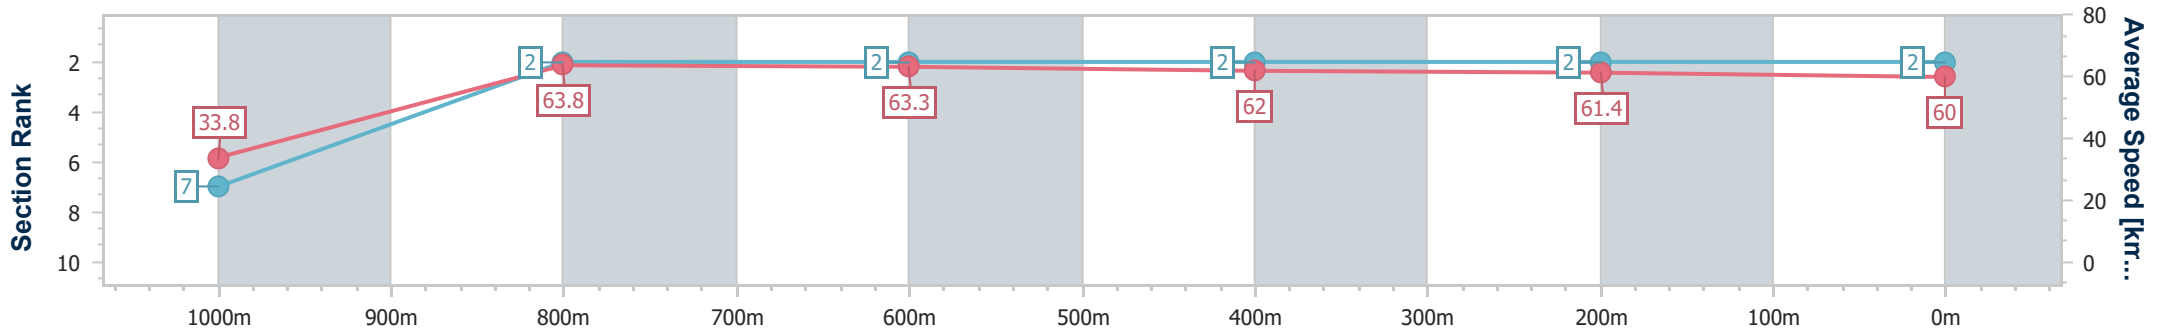

Toowoomba QLD Professional

Race 7: PRYDE'S EASIFEED Maiden Plate - 1050m

15 June 2024 - 20:20

Track Rating: Good 3, Weather: Fine, Rail Position: +2m Entire

Section	Overall	1000m	800m	600m	400m	200m
Section Times	1:03.52 [2] (0:05.40)	0:58.12 [7] (0:11.33)	0:46.79 [2] (0:11.45)	0:35.34 [2] (0:11.60)	0:23.74 [2] (0:11.76)	0:11.98 [2] (0:11.98)
Average Speed [km/h]	33.8	63.8	63.3	62.0	61.4	60.0
Top Speed [km/h]	57.6	65.6	64.7	64.8	62.7	60.9
Avg. Dist. to Rail [m]	1.1	1.1	1.3	0.6	1.1	1.0
Avg. Stride Freq. [Hz]	2.1	2.4	2.3	2.3	2.3	2.2
Avg. Stride Length [m]	4.4	7.5	7.8	7.7	7.6	7.5