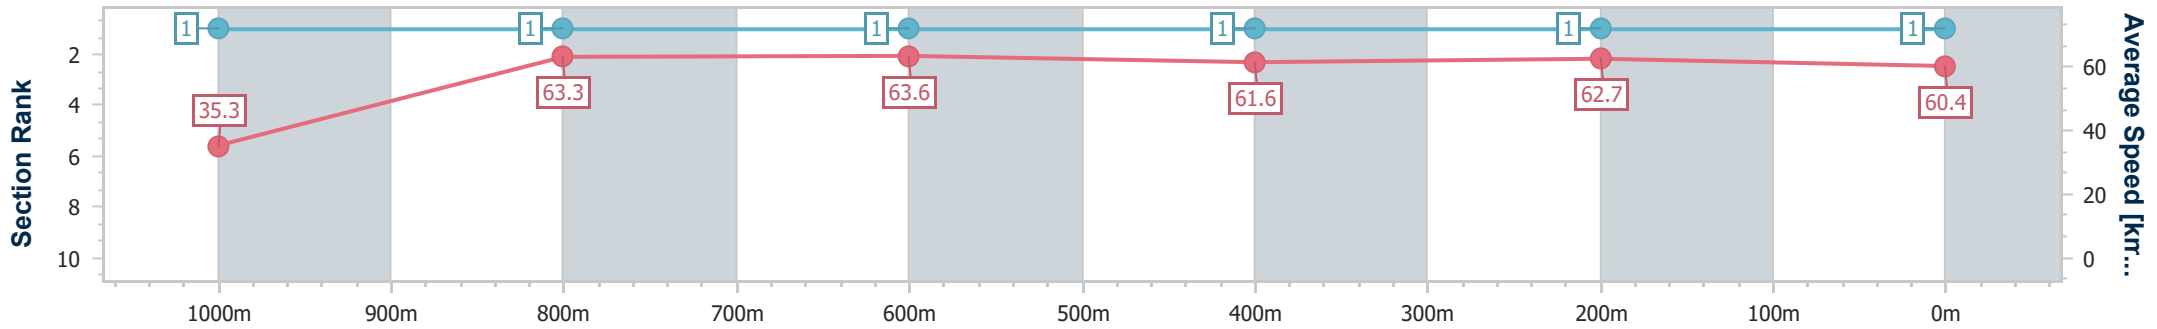

15 June 2024 - 20:20

Track Rating: Good 3, Weather: Fine, Rail Position: +2m Entire

Section	Overall	1000m	800m	600m	400m	200m
Section Times	1:02.86 [1] (0:05.10)	0:57.76 [1] (0:11.45)	0:46.31 [1] (0:11.36)	0:34.95 [1] (0:11.68)	0:23.27 [1] (0:11.40)	0:11.87 [1] (0:11.87)
Average Speed [km/h]	35.3	63.3	63.6	61.6	62.7	60.4
Top Speed [km/h]	55.3	65.0	64.9	63.6	64.1	63.1
Avg. Dist. to Rail [m]	1.4	1.8	1.2	0.7	1.1	1.7
Avg. Stride Freq. [Hz]	2.0	2.3	2.3	2.2	2.3	2.2
Avg. Stride Length [m]	5.0	7.6	7.8	7.7	7.5	7.5