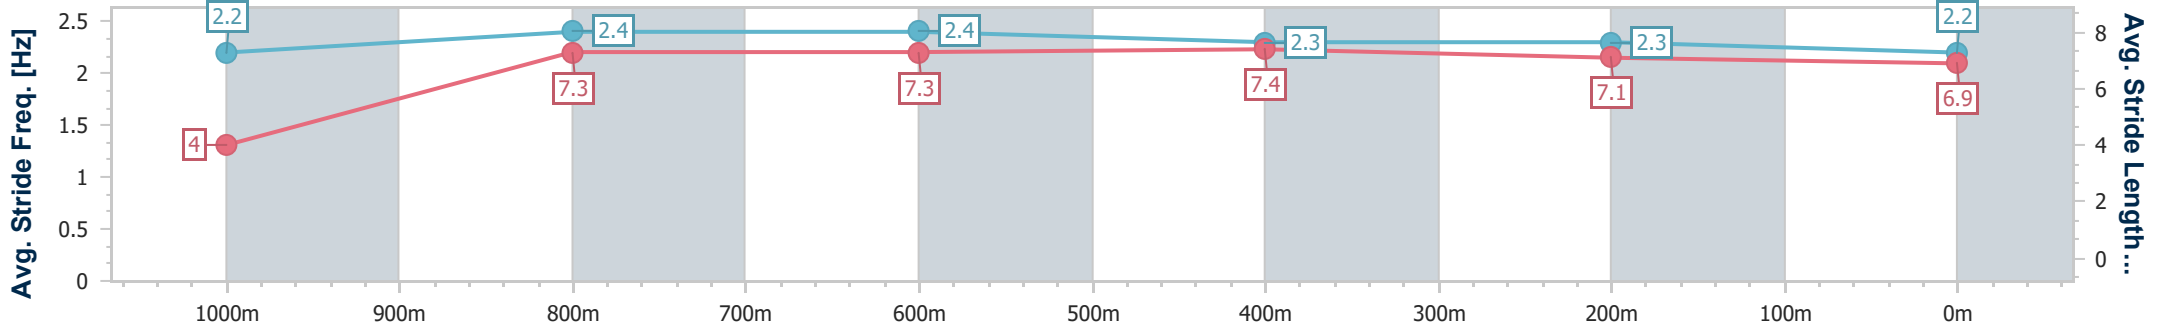

Toowoomba QLD Professional

Race 7: PRYDE'S EASIFEED Maiden Plate - 1050m

15 June 2024 - 20:20

Track Rating: Good 3, Weather: Fine, Rail Position: +2m Entire

Section	Overall	1000m	800m	600m	400m	200m
Section Times	1:05.90 [8] (0:05.64)	1:00.26 [9] (0:11.79)	0:48.47 [8] (0:11.45)	0:37.02 [8] (0:11.81)	0:25.21 [9] (0:12.28)	0:12.93 [8]
Average Speed [km/h]	32.2	61.5	62.7	60.9	58.8	55.7
Top Speed [km/h]	55.4	64.6	64.5	62.6	60.1	56.3
Avg. Dist. to Rail [m]	0.5	0.9	0.2	0.2	1.8	4.5
Avg. Stride Freq. [Hz]	2.2	2.4	2.4	2.3	2.3	2.2
Avg. Stride Length [m]	4.0	7.3	7.3	7.4	7.1	6.9

- [] Ranking at each section and finish
- .-.- No data available at this section
- NA No data available

Horse/Jockey Name	Southbrook Flyer
Final Rank	9
Fastest Section Time (Section)	0:05.23 (Overall)
Top Speed [km/h] (Section)	65.2 (800m)
Race State	Finished