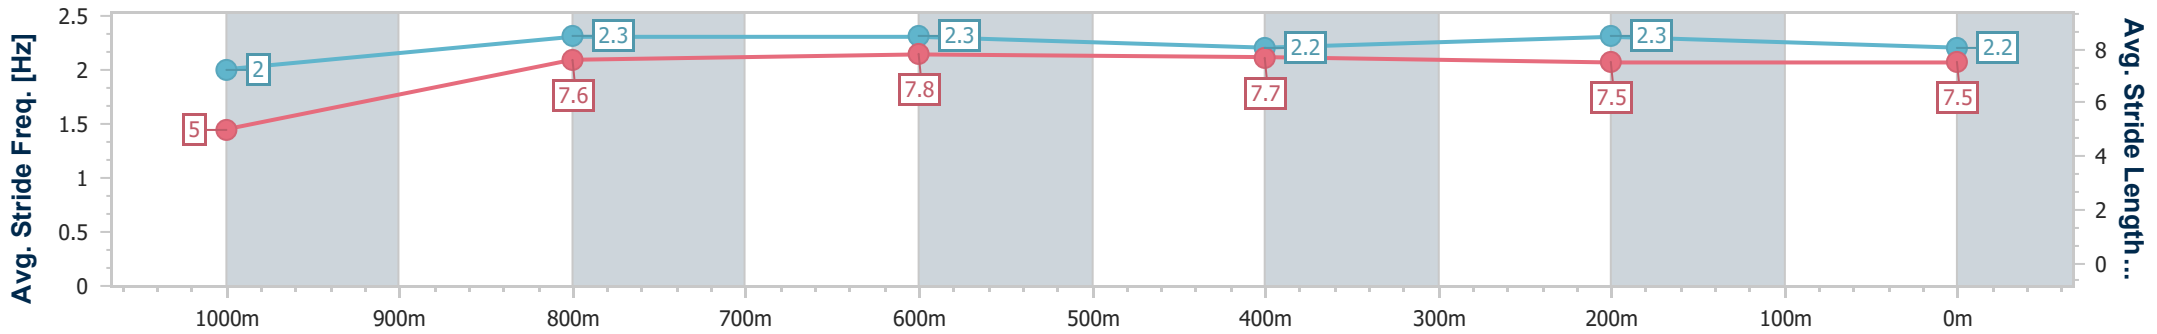

15 June 2024 - 20:20

Track Rating: Good 3, Weather: Fine, Rail Position: +2m Entire

Section	Overall	1000m	800m	600m	400m	200m
Section Times	1:02.86 [1] (0:05.10)	0:57.76 [1] (0:11.45)	0:46.31 [1] (0:11.36)	0:34.95 [1] (0:11.68)	0:23.27 [1] (0:11.40)	0:11.87 [1] (0:11.87)
Average Speed [km/h]	35.3	63.3	63.6	61.6	62.7	60.4
Top Speed [km/h]	55.3	65.0	64.9	63.6	64.1	63.1
Avg. Dist. to Rail [m]	1.4	1.8	1.2	0.7	1.1	1.7
Avg. Stride Freq. [Hz]	2.0	2.3	2.3	2.2	2.3	2.2
Avg. Stride Length [m]	5.0	7.6	7.8	7.7	7.5	7.5