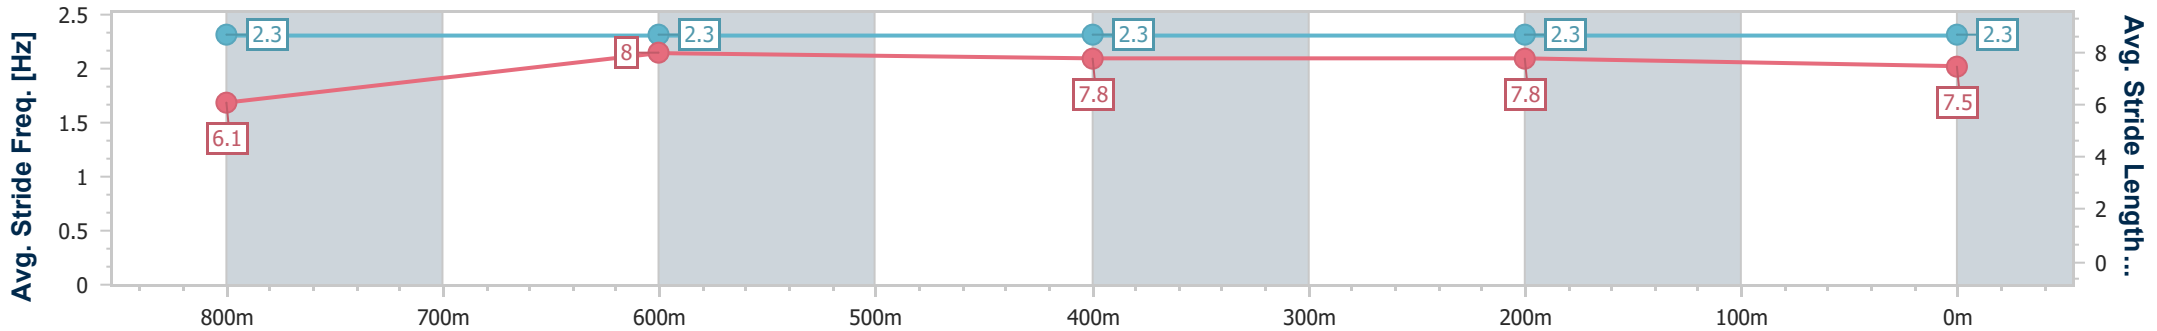

Horse/Jockey Name	Soo Sweet
Final Rank	9
Fastest Section Time (Section)	0:10.84 (800m)
Top Speed [km/h] (Section)	68.5 (800m)
Race State	Finished

Sunshine Coast QLD Professional
Race 2: DIGITAL VISION DIRECT QTIS Three-Year-Old
Handicap - 1000m

16 June 2024 - 13:20

Track Rating: Soft 5, Weather: Fine, Rail Position: +7m 400m-
W/Post; +9m Remainder

Section	Overall	800m	600m	400m	200m
Section Times	0:58.67 [9] (0:14.04)	0:44.63 [8] (0:10.84)	0:33.79 [9] (0:11.02)	0:22.77 [9] (0:11.04)	0:11.73 [9] (0:11.73)
Average Speed [km/h]	51.3	66.2	64.3	65.3	61.5
Top Speed [km/h]	68.3	68.5	66.6	66.1	64.5
Avg. Dist. to Rail [m]	5.3	1.1	2.2	1.2	0.5
Avg. Stride Freq. [Hz]	2.3	2.3	2.3	2.3	2.3
Avg. Stride Length [m]	6.1	8.0	7.8	7.8	7.5

- [ ] Ranking at each section and finish
- -.-.- No data available at this section
- NA No data available