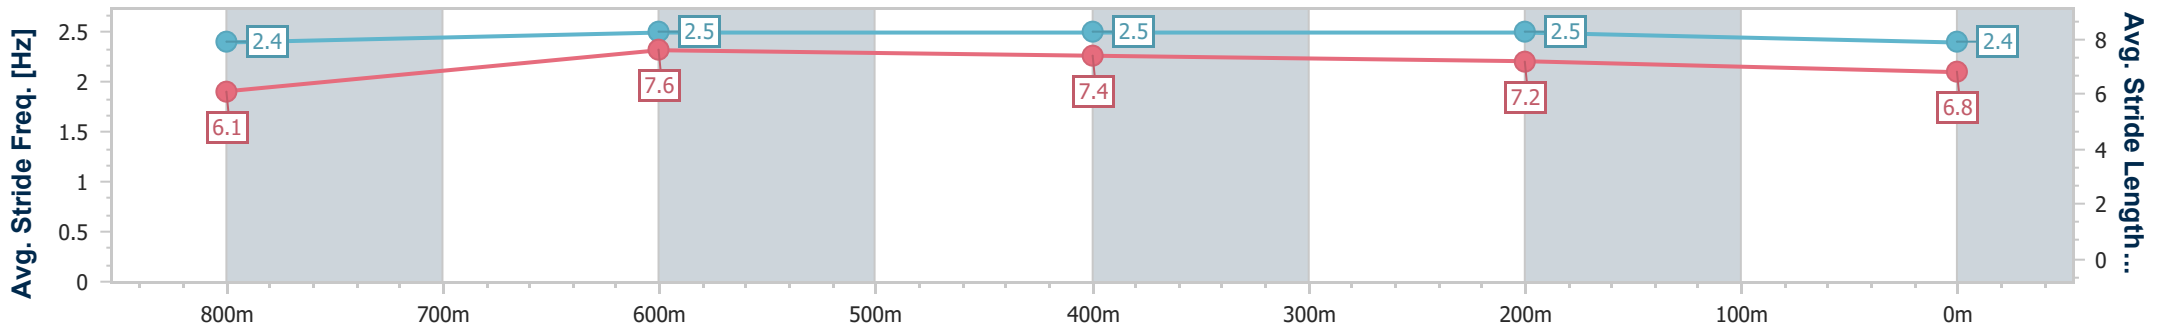

Horse/Jockey Name	Encrypted Elegance
Final Rank	6
Fastest Section Time (Section)	0:10.36 (800m)
Top Speed [km/h] (Section)	68.8 (Overall)
Race State	Finished

Sunshine Coast QLD Professional
Race 2: DIGITAL VISION DIRECT QTIS Three-Year-Old Handicap - 1000m

16 June 2024 - 13:20

Track Rating: Soft 5, Weather: Fine, Rail Position: +7m 400m-W/Post; +9m Remainder

Section	Overall	800m	600m	400m	200m
Section Times	0:58.15 [6] (0:13.21)	0:44.94 [1] (0:10.36)	0:34.58 [1] (0:10.97)	0:23.61 [1] (0:11.24)	0:12.37 [1] (0:12.37)
Average Speed [km/h]	54.6	68.3	65.1	64.2	58.2
Top Speed [km/h]	68.8	67.7	66.3	65.7	61.6
Avg. Dist. to Rail [m]	1.3	2.8	1.5	1.0	1.0
Avg. Stride Freq. [Hz]	2.4	2.5	2.5	2.5	2.4
Avg. Stride Length [m]	6.1	7.6	7.4	7.2	6.8

- [ ] Ranking at each section and finish
- -.-.- No data available at this section
- NA No data available