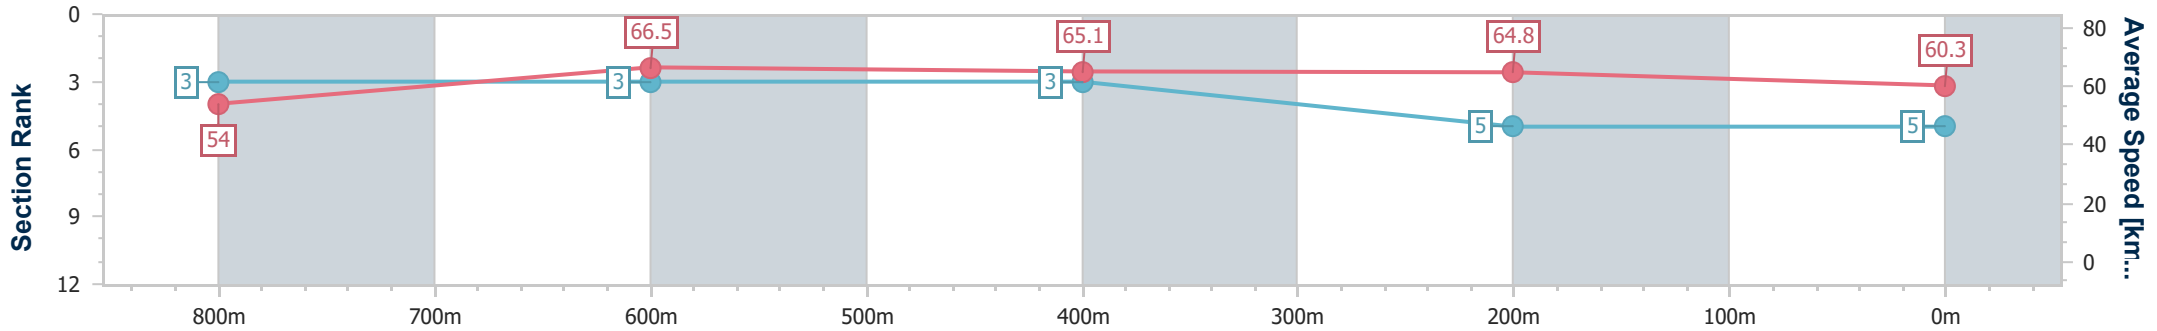

Horse/Jockey Name	Beachside Babe
Final Rank	5
Fastest Section Time (Section)	0:10.76 (800m)
Top Speed [km/h] (Section)	69.8 (800m)
Race State	Finished

Sunshine Coast QLD Professional
Race 2: DIGITAL VISION DIRECT QTIS Three-Year-Old
Handicap - 1000m

16 June 2024 - 13:20

Track Rating: Soft 5, Weather: Fine, Rail Position: +7m 400m-
W/Post; +9m Remainder

Section	Overall	800m	600m	400m	200m
Section Times	0:58.04 [5] (0:13.29)	0:44.75 [3] (0:10.76)	0:33.99 [3] (0:10.98)	0:23.01 [3] (0:11.11)	0:11.90 [5] (0:11.90)
Average Speed [km/h]	54.0	66.5	65.1	64.8	60.3
Top Speed [km/h]	69.7	69.8	66.2	65.4	64.9
Avg. Dist. to Rail [m]	1.3	1.3	1.6	0.5	1.0
Avg. Stride Freq. [Hz]	2.5	2.6	2.5	2.5	2.5
Avg. Stride Length [m]	6.0	7.2	7.3	7.2	6.9

- [ ] Ranking at each section and finish
- -.-.- No data available at this section
- NA No data available