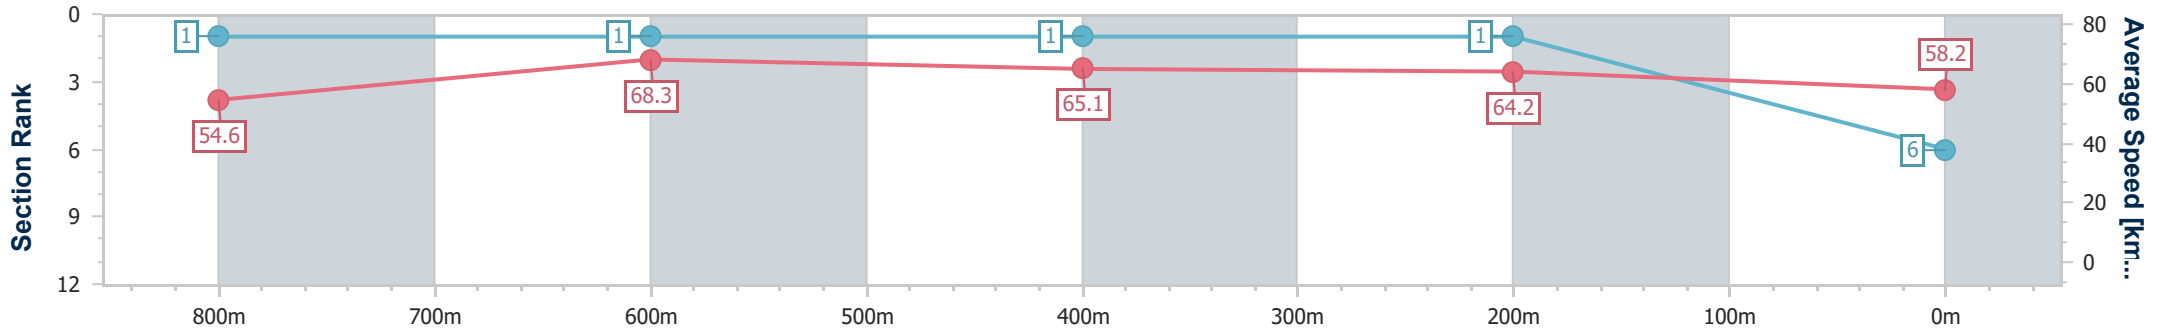

Horse/Jockey Name	Encrypted Elegance
Final Rank	6
Fastest Section Time (Section)	0:10.36 (800m)
Top Speed [km/h] (Section)	68.8 (Overall)
Race State	Finished

Sunshine Coast QLD Professional
Race 2: DIGITAL VISION DIRECT QTIS Three-Year-Old Handicap - 1000m

16 June 2024 - 13:20

Track Rating: Soft 5, Weather: Fine, Rail Position: +7m 400m-W/Post; +9m Remainder

Section	Overall	800m	600m	400m	200m
Section Times	0:58.15 [6] (0:13.21)	0:44.94 [1] (0:10.36)	0:34.58 [1] (0:10.97)	0:23.61 [1] (0:11.24)	0:12.37 [1] (0:12.37)
Average Speed [km/h]	54.6	68.3	65.1	64.2	58.2
Top Speed [km/h]	68.8	67.7	66.3	65.7	61.6
Avg. Dist. to Rail [m]	1.3	2.8	1.5	1.0	1.0
Avg. Stride Freq. [Hz]	2.4	2.5	2.5	2.5	2.4
Avg. Stride Length [m]	6.1	7.6	7.4	7.2	6.8

- [ ] Ranking at each section and finish
- -.-.- No data available at this section
- NA No data available