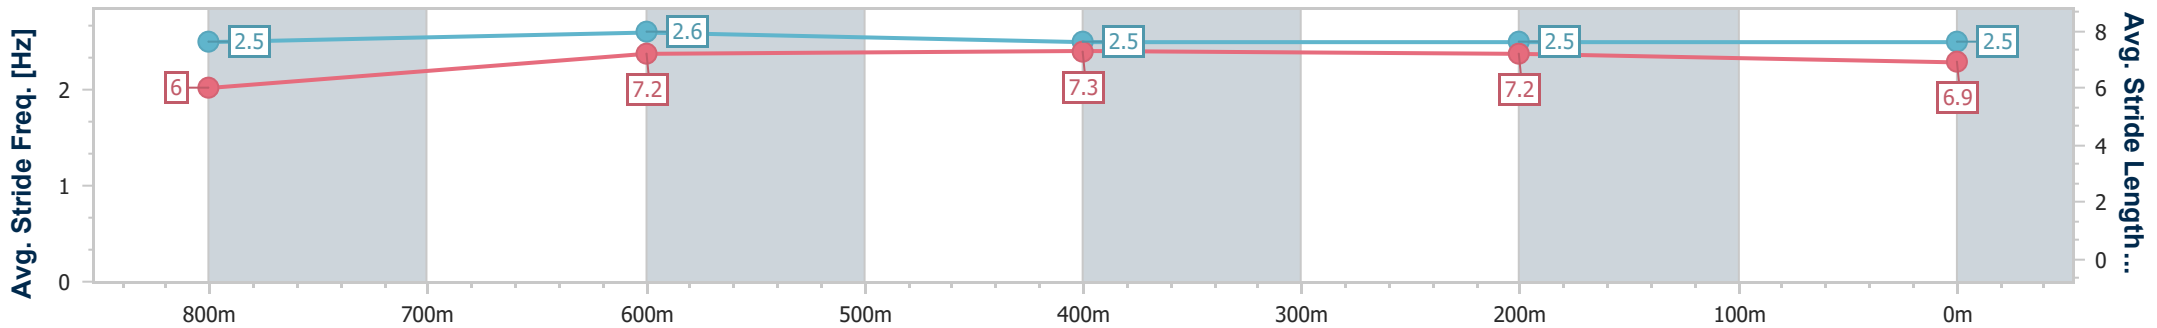

Horse/Jockey Name	Beachside Babe
Final Rank	5
Fastest Section Time (Section)	0:10.76 (800m)
Top Speed [km/h] (Section)	69.8 (800m)
Race State	Finished

Sunshine Coast QLD Professional
Race 2: DIGITAL VISION DIRECT QTIS Three-Year-Old
Handicap - 1000m

16 June 2024 - 13:20

Track Rating: Soft 5, Weather: Fine, Rail Position: +7m 400m-
W/Post; +9m Remainder

Section	Overall	800m	600m	400m	200m
Section Times	0:58.04 [5] (0:13.29)	0:44.75 [3] (0:10.76)	0:33.99 [3] (0:10.98)	0:23.01 [3] (0:11.11)	0:11.90 [5] (0:11.90)
Average Speed [km/h]	54.0	66.5	65.1	64.8	60.3
Top Speed [km/h]	69.7	69.8	66.2	65.4	64.9
Avg. Dist. to Rail [m]	1.3	1.3	1.6	0.5	1.0
Avg. Stride Freq. [Hz]	2.5	2.6	2.5	2.5	2.5
Avg. Stride Length [m]	6.0	7.2	7.3	7.2	6.9

- [ ] Ranking at each section and finish
- -.-.- No data available at this section
- NA No data available