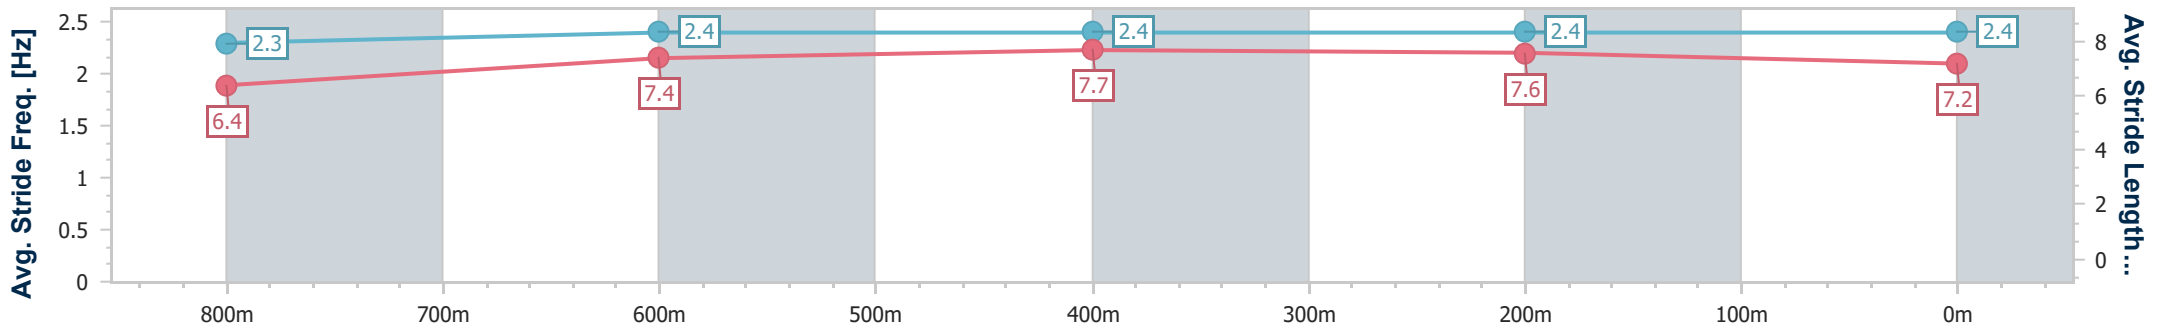

Horse/Jockey Name	Chermside
Final Rank	2
Fastest Section Time (Section)	0:10.86 (600m)
Top Speed [km/h] (Section)	69.8 (Overall)
Race State	Finished

Sunshine Coast QLD Professional
Race 2: DIGITAL VISION DIRECT QTIS Three-Year-Old
Handicap - 1000m

16 June 2024 - 13:20

Track Rating: Soft 5, Weather: Fine, Rail Position: +7m 400m-
W/Post; +9m Remainder

Section	Overall	800m	600m	400m	200m
Section Times	0:57.82 [2] (0:13.40)	0:44.42 [4] (0:10.94)	0:33.48 [5] (0:10.86)	0:22.62 [5] (0:10.92)	0:11.70 [4] (0:11.70)
Average Speed [km/h]	53.9	65.6	66.1	65.9	61.6
Top Speed [km/h]	69.8	69.6	66.7	68.3	64.1
Avg. Dist. to Rail [m]	1.2	0.5	0.5	2.6	2.3
Avg. Stride Freq. [Hz]	2.3	2.4	2.4	2.4	2.4
Avg. Stride Length [m]	6.4	7.4	7.7	7.6	7.2

- [ ] Ranking at each section and finish
- -.-.- No data available at this section
- NA No data available