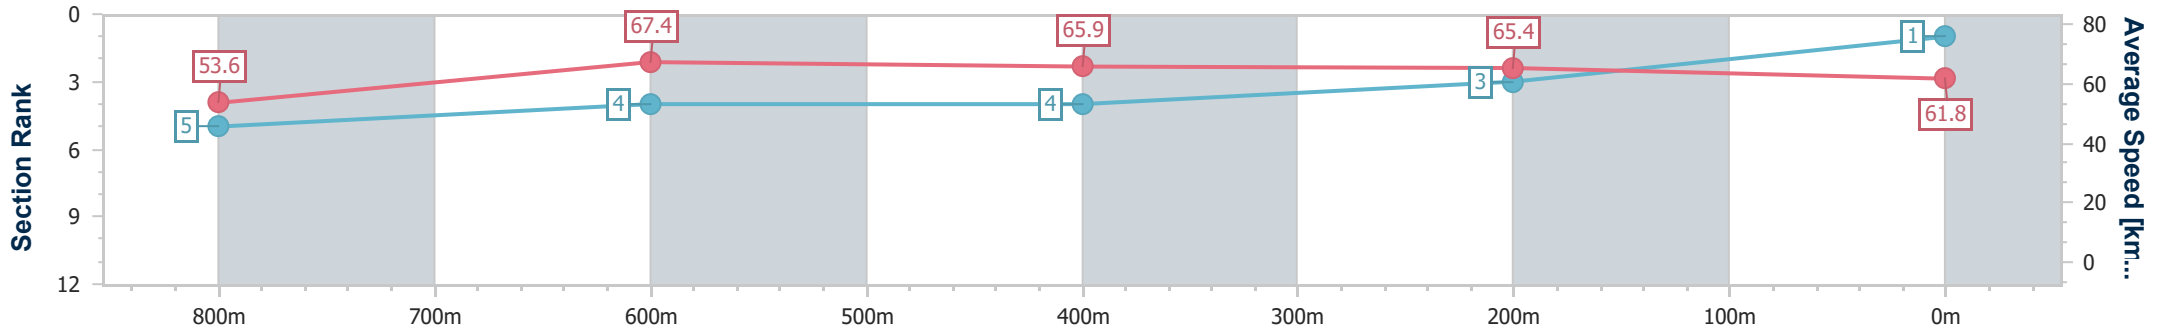

16 June 2024 - 13:20

Track Rating: Soft 5, Weather: Fine, Rail Position: +7m 400m-  
 W/Post; +9m Remainder

Section	Overall	800m	600m	400m	200m
Section Times	0:57.75 [1] (0:13.40)	0:44.35 [5] (0:10.74)	0:33.61 [4] (0:10.94)	0:22.67 [4] (0:11.01)	0:11.66 [3] (0:11.66)
Average Speed [km/h]	53.6	67.4	65.9	65.4	61.8
Top Speed [km/h]	68.1	69.0	67.6	67.4	65.6
Avg. Dist. to Rail [m]	4.4	1.4	0.4	3.2	5.0
Avg. Stride Freq. [Hz]	2.3	2.4	2.4	2.4	2.4
Avg. Stride Length [m]	6.5	7.7	7.7	7.5	7.2