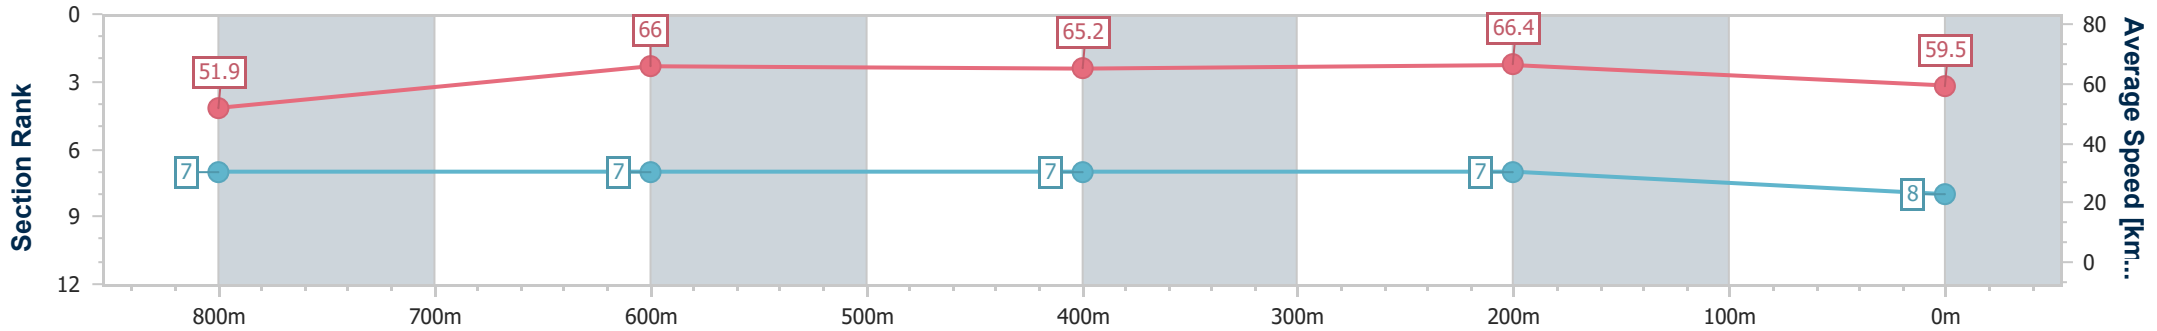

Horse/Jockey Name	Chakra Boy
Final Rank	8
Fastest Section Time (Section)	0:10.82 (800m)
Top Speed [km/h] (Section)	68.5 (800m)
Race State	Finished

Sunshine Coast QLD Professional
Race 2: DIGITAL VISION DIRECT QTIS Three-Year-Old
Handicap - 1000m

16 June 2024 - 13:20
Track Rating: Soft 5, Weather: Fine, Rail Position: +7m 400m-
W/Post; +9m Remainder

Section	Overall	800m	600m	400m	200m
Section Times	0:58.60 [8] (0:13.86)	0:44.74 [7] (0:10.82)	0:33.92 [7] (0:10.93)	0:22.99 [7] (0:10.88)	0:12.11 [7] (0:12.11)
Average Speed [km/h]	51.9	66.0	65.2	66.4	59.5
Top Speed [km/h]	67.7	68.5	66.9	67.6	63.1
Avg. Dist. to Rail [m]	2.6	2.1	2.1	4.6	5.5
Avg. Stride Freq. [Hz]	2.4	2.5	2.5	2.5	2.3
Avg. Stride Length [m]	6.1	7.4	7.3	7.4	7.0

- [ ] Ranking at each section and finish
- -.-.- No data available at this section
- NA No data available