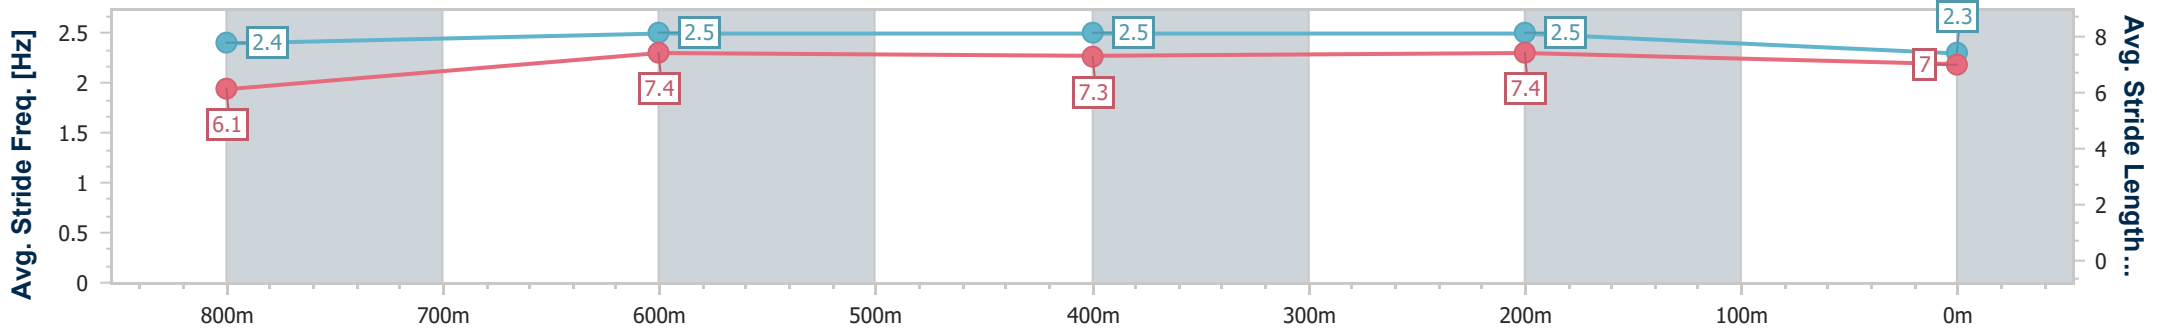

Horse/Jockey Name	Chakra Boy
Final Rank	8
Fastest Section Time (Section)	0:10.82 (800m)
Top Speed [km/h] (Section)	68.5 (800m)
Race State	Finished

Sunshine Coast QLD Professional
Race 2: DIGITAL VISION DIRECT QTIS Three-Year-Old
Handicap - 1000m

16 June 2024 - 13:20
Track Rating: Soft 5, Weather: Fine, Rail Position: +7m 400m-
W/Post; +9m Remainder

Section	Overall	800m	600m	400m	200m
Section Times	0:58.60 [8] (0:13.86)	0:44.74 [7] (0:10.82)	0:33.92 [7] (0:10.93)	0:22.99 [7] (0:10.88)	0:12.11 [7] (0:12.11)
Average Speed [km/h]	51.9	66.0	65.2	66.4	59.5
Top Speed [km/h]	67.7	68.5	66.9	67.6	63.1
Avg. Dist. to Rail [m]	2.6	2.1	2.1	4.6	5.5
Avg. Stride Freq. [Hz]	2.4	2.5	2.5	2.5	2.3
Avg. Stride Length [m]	6.1	7.4	7.3	7.4	7.0

- [ ] Ranking at each section and finish
- -.-.- No data available at this section
- NA No data available