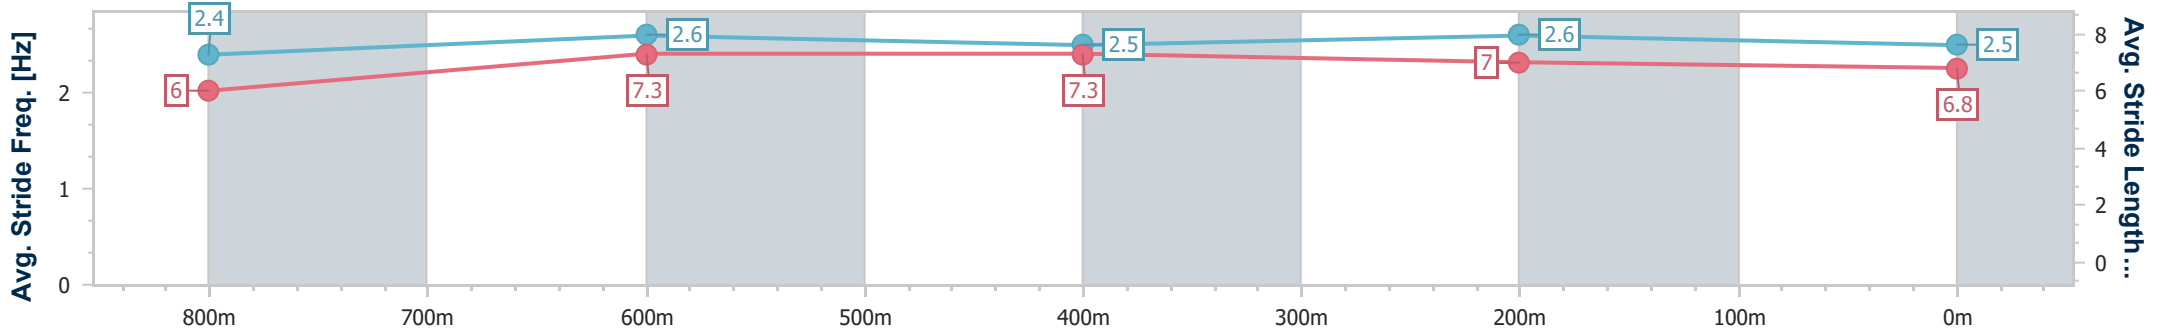

Horse/Jockey Name	Cressbrook
Final Rank	7
Fastest Section Time (Section)	0:10.66 (800m)
Top Speed [km/h] (Section)	69.7 (800m)
Race State	Finished

Sunshine Coast QLD Professional
Race 2: DIGITAL VISION DIRECT QTIS Three-Year-Old Handicap - 1000m

16 June 2024 - 13:20

Track Rating: Soft 5, Weather: Fine, Rail Position: +7m 400m-W/Post; +9m Remainder

Section	Overall	800m	600m	400m	200m
Section Times	0:58.55 [7] (0:14.06)	0:44.49 [9] (0:10.66)	0:33.83 [8] (0:10.90)	0:22.93 [8] (0:10.95)	0:11.98 [8] (0:11.98)
Average Speed [km/h]	51.1	67.6	66.1	65.7	60.3
Top Speed [km/h]	68.4	69.7	67.6	67.2	64.0
Avg. Dist. to Rail [m]	6.7	1.2	1.5	5.9	7.3
Avg. Stride Freq. [Hz]	2.4	2.6	2.5	2.6	2.5
Avg. Stride Length [m]	6.0	7.3	7.3	7.0	6.8

- [ ] Ranking at each section and finish
- -.-.- No data available at this section
- NA No data available