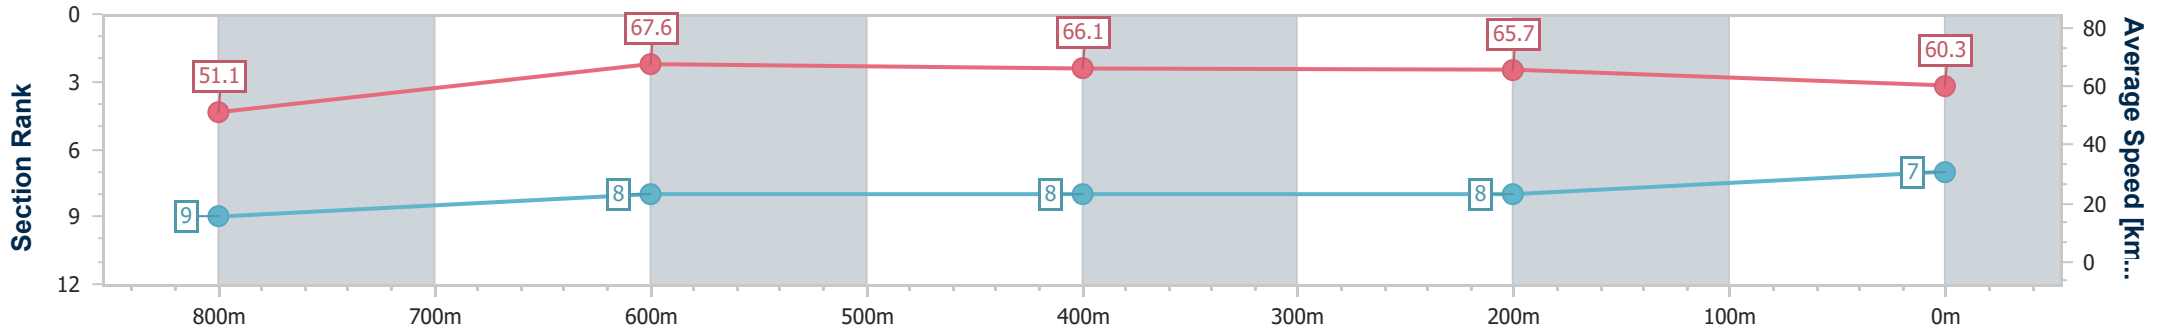

Horse/Jockey Name	Cressbrook
Final Rank	7
Fastest Section Time (Section)	0:10.66 (800m)
Top Speed [km/h] (Section)	69.7 (800m)
Race State	Finished

Sunshine Coast QLD Professional
Race 2: DIGITAL VISION DIRECT QTIS Three-Year-Old Handicap - 1000m

16 June 2024 - 13:20

Track Rating: Soft 5, Weather: Fine, Rail Position: +7m 400m-W/Post; +9m Remainder

Section	Overall	800m	600m	400m	200m
Section Times	0:58.55 [7] (0:14.06)	0:44.49 [9] (0:10.66)	0:33.83 [8] (0:10.90)	0:22.93 [8] (0:10.95)	0:11.98 [8] (0:11.98)
Average Speed [km/h]	51.1	67.6	66.1	65.7	60.3
Top Speed [km/h]	68.4	69.7	67.6	67.2	64.0
Avg. Dist. to Rail [m]	6.7	1.2	1.5	5.9	7.3
Avg. Stride Freq. [Hz]	2.4	2.6	2.5	2.6	2.5
Avg. Stride Length [m]	6.0	7.3	7.3	7.0	6.8

- [ ] Ranking at each section and finish
- -.-.- No data available at this section
- NA No data available