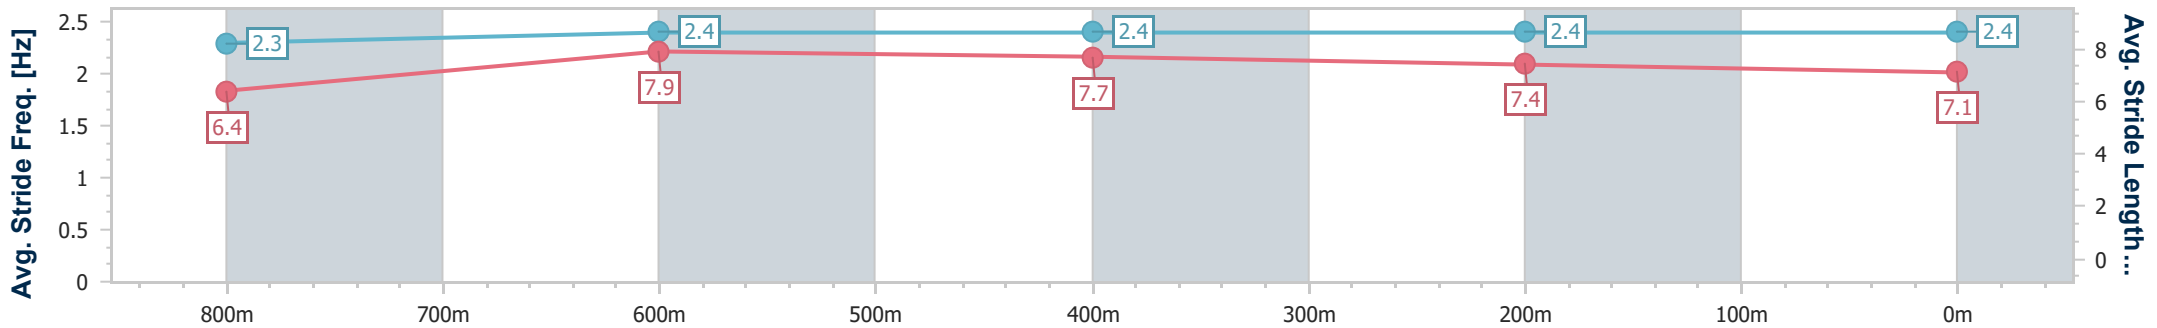

Horse/Jockey Name	Town Crier
Final Rank	4
Fastest Section Time (Section)	0:10.72 (800m)
Top Speed [km/h] (Section)	70.3 (800m)
Race State	Finished

Sunshine Coast QLD Professional
Race 2: DIGITAL VISION DIRECT QTIS Three-Year-Old
Handicap - 1000m

16 June 2024 - 13:20

Track Rating: Soft 5, Weather: Fine, Rail Position: +7m 400m-
W/Post; +9m Remainder

Section	Overall	800m	600m	400m	200m
Section Times	0:57.99 [4] (0:13.68)	0:44.31 [6] (0:10.72)	0:33.59 [6] (0:10.83)	0:22.76 [6] (0:11.00)	0:11.76 [6] (0:11.76)
Average Speed [km/h]	52.7	67.0	66.2	65.5	61.2
Top Speed [km/h]	70.2	70.3	67.5	67.0	64.0
Avg. Dist. to Rail [m]	4.5	0.6	1.3	3.7	6.3
Avg. Stride Freq. [Hz]	2.3	2.4	2.4	2.4	2.4
Avg. Stride Length [m]	6.4	7.9	7.7	7.4	7.1

- [ ] Ranking at each section and finish
- -.-.- No data available at this section
- NA No data available