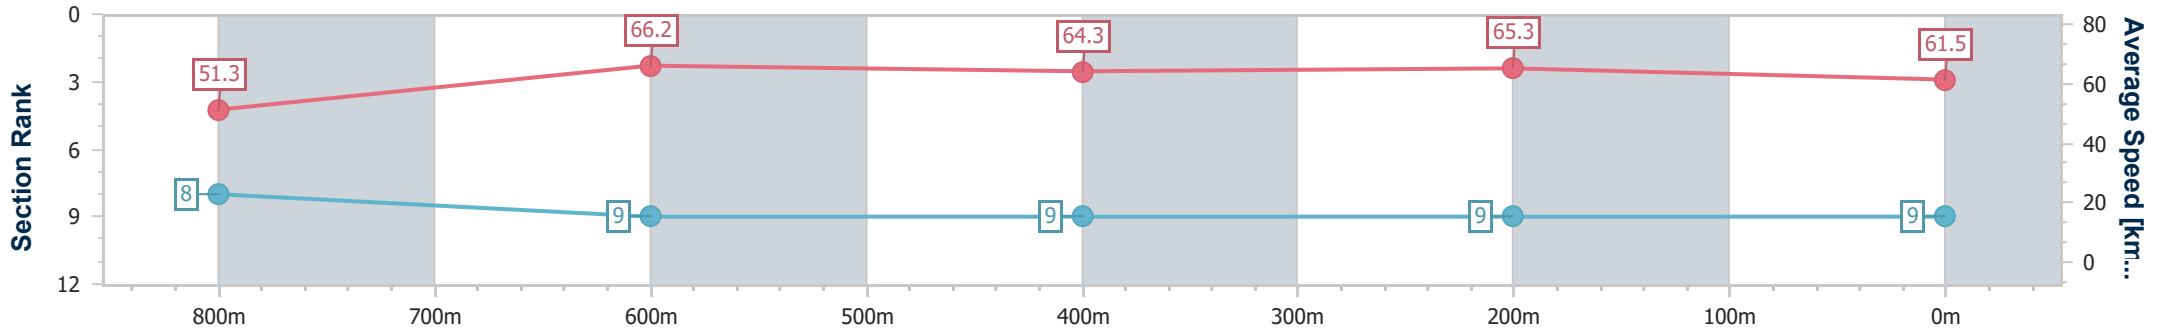

Horse/Jockey Name	Soo Sweet
Final Rank	9
Fastest Section Time (Section)	0:10.84 (800m)
Top Speed [km/h] (Section)	68.5 (800m)
Race State	Finished

Sunshine Coast QLD Professional
Race 2: DIGITAL VISION DIRECT QTIS Three-Year-Old
Handicap - 1000m

16 June 2024 - 13:20

Track Rating: Soft 5, Weather: Fine, Rail Position: +7m 400m-
W/Post; +9m Remainder

Section	Overall	800m	600m	400m	200m
Section Times	0:58.67 [9] (0:14.04)	0:44.63 [8] (0:10.84)	0:33.79 [9] (0:11.02)	0:22.77 [9] (0:11.04)	0:11.73 [9] (0:11.73)
Average Speed [km/h]	51.3	66.2	64.3	65.3	61.5
Top Speed [km/h]	68.3	68.5	66.6	66.1	64.5
Avg. Dist. to Rail [m]	5.3	1.1	2.2	1.2	0.5
Avg. Stride Freq. [Hz]	2.3	2.3	2.3	2.3	2.3
Avg. Stride Length [m]	6.1	8.0	7.8	7.8	7.5

- [ ] Ranking at each section and finish
- -.-.- No data available at this section
- NA No data available