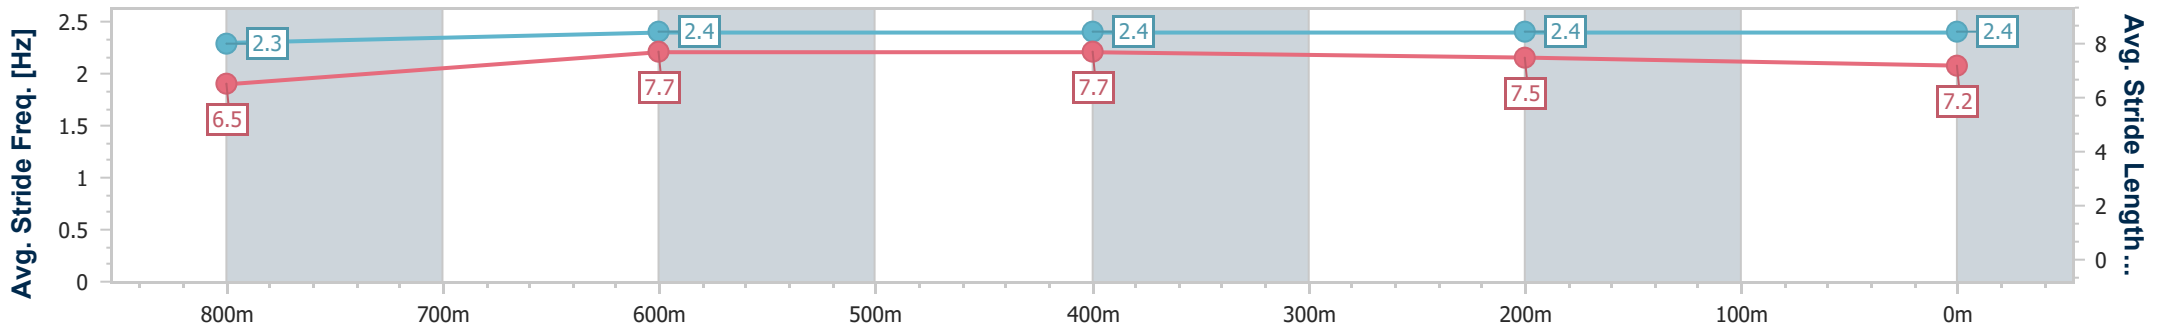

16 June 2024 - 13:20

Track Rating: Soft 5, Weather: Fine, Rail Position: +7m 400m-  
 W/Post; +9m Remainder

Section	Overall	800m	600m	400m	200m
Section Times	0:57.75 [1] (0:13.40)	0:44.35 [5] (0:10.74)	0:33.61 [4] (0:10.94)	0:22.67 [4] (0:11.01)	0:11.66 [3] (0:11.66)
Average Speed [km/h]	53.6	67.4	65.9	65.4	61.8
Top Speed [km/h]	68.1	69.0	67.6	67.4	65.6
Avg. Dist. to Rail [m]	4.4	1.4	0.4	3.2	5.0
Avg. Stride Freq. [Hz]	2.3	2.4	2.4	2.4	2.4
Avg. Stride Length [m]	6.5	7.7	7.7	7.5	7.2