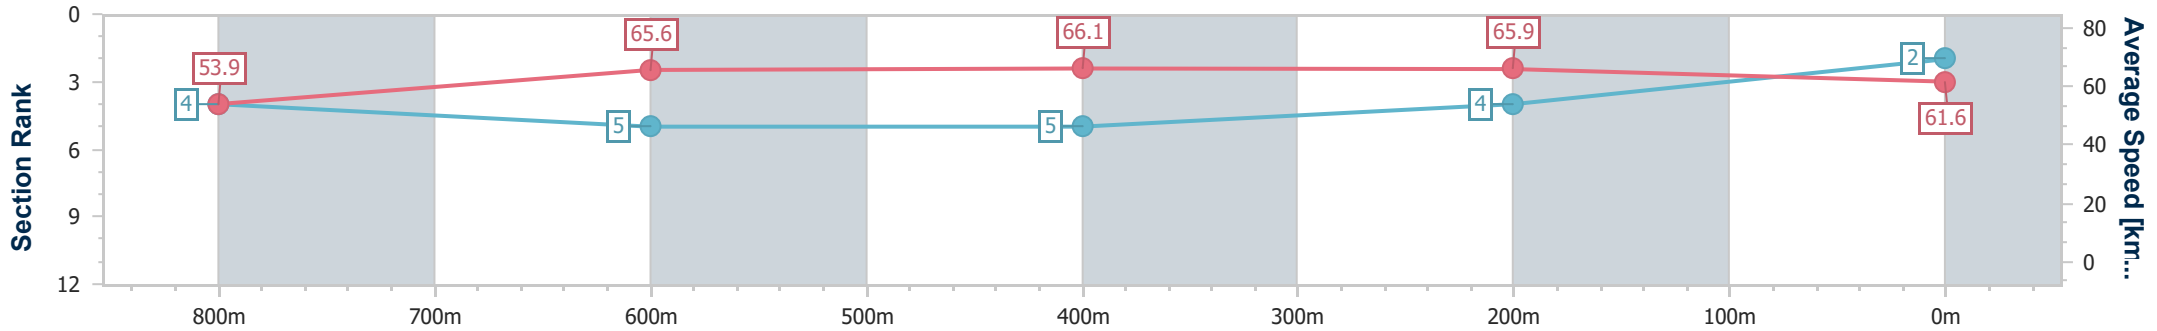

Horse/Jockey Name	Chermside
Final Rank	2
Fastest Section Time (Section)	0:10.86 (600m)
Top Speed [km/h] (Section)	69.8 (Overall)
Race State	Finished

Sunshine Coast QLD Professional
Race 2: DIGITAL VISION DIRECT QTIS Three-Year-Old
Handicap - 1000m

16 June 2024 - 13:20

Track Rating: Soft 5, Weather: Fine, Rail Position: +7m 400m-
W/Post; +9m Remainder

Section	Overall	800m	600m	400m	200m
Section Times	0:57.82 [2] (0:13.40)	0:44.42 [4] (0:10.94)	0:33.48 [5] (0:10.86)	0:22.62 [5] (0:10.92)	0:11.70 [4] (0:11.70)
Average Speed [km/h]	53.9	65.6	66.1	65.9	61.6
Top Speed [km/h]	69.8	69.6	66.7	68.3	64.1
Avg. Dist. to Rail [m]	1.2	0.5	0.5	2.6	2.3
Avg. Stride Freq. [Hz]	2.3	2.4	2.4	2.4	2.4
Avg. Stride Length [m]	6.4	7.4	7.7	7.6	7.2

- [ ] Ranking at each section and finish
- -.-.- No data available at this section
- NA No data available