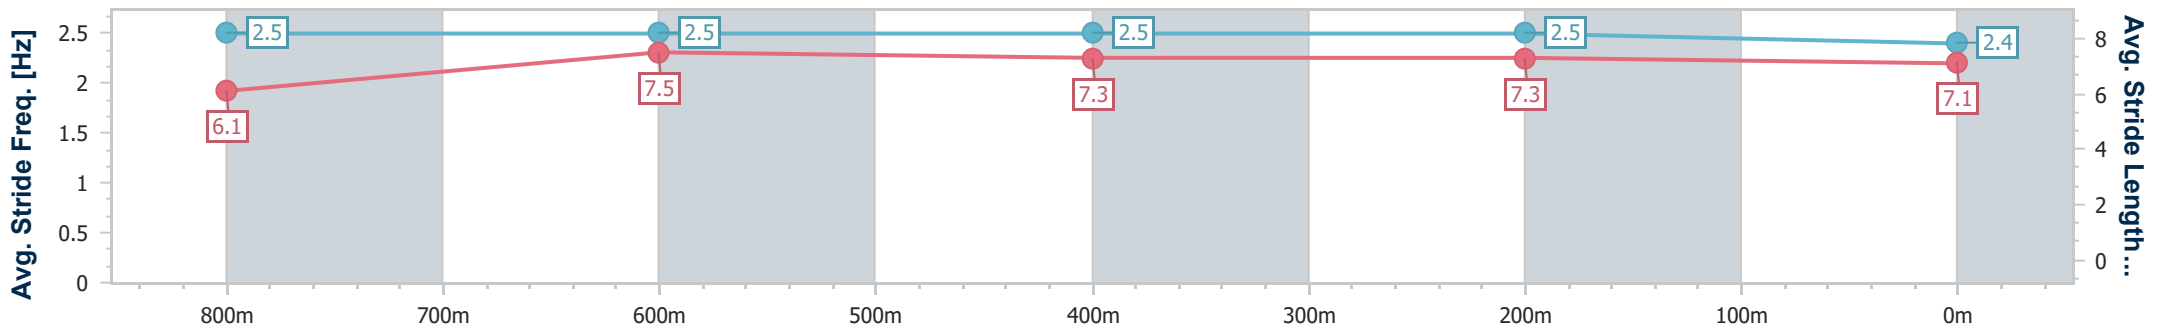

Horse/Jockey Name	King Yoshi
Final Rank	3
Fastest Section Time (Section)	0:10.67 (800m)
Top Speed [km/h] (Section)	70.8 (800m)
Race State	Finished

Sunshine Coast QLD Professional
Race 2: DIGITAL VISION DIRECT QTIS Three-Year-Old
Handicap - 1000m

16 June 2024 - 13:20

Track Rating: Soft 5, Weather: Fine, Rail Position: +7m 400m-
W/Post; +9m Remainder

Section	Overall	800m	600m	400m	200m
Section Times	0:57.94 [3] (0:13.28)	0:44.66 [2] (0:10.67)	0:33.99 [2] (0:11.00)	0:22.99 [2] (0:10.99)	0:12.00 [2] (0:12.00)
Average Speed [km/h]	54.0	67.9	65.6	65.6	60.0
Top Speed [km/h]	69.7	70.8	67.3	67.1	64.6
Avg. Dist. to Rail [m]	5.5	1.6	0.5	2.0	2.7
Avg. Stride Freq. [Hz]	2.5	2.5	2.5	2.5	2.4
Avg. Stride Length [m]	6.1	7.5	7.3	7.3	7.1

- [ ] Ranking at each section and finish
- -.-.- No data available at this section
- NA No data available