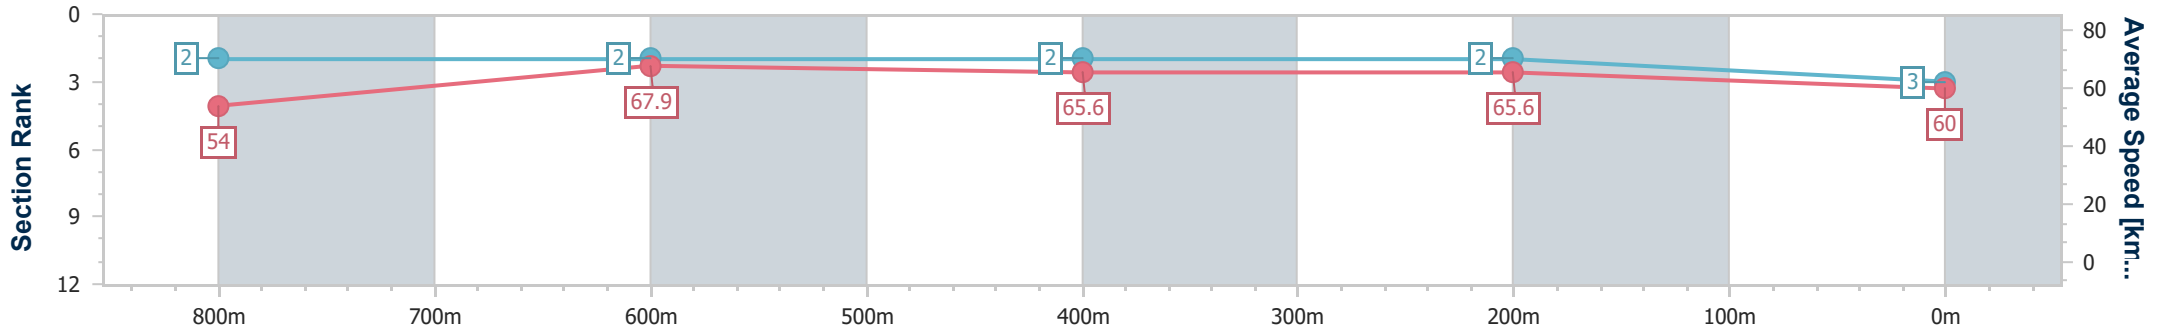

Horse/Jockey Name	King Yoshi
Final Rank	3
Fastest Section Time (Section)	0:10.67 (800m)
Top Speed [km/h] (Section)	70.8 (800m)
Race State	Finished

Sunshine Coast QLD Professional
Race 2: DIGITAL VISION DIRECT QTIS Three-Year-Old
Handicap - 1000m

16 June 2024 - 13:20

Track Rating: Soft 5, Weather: Fine, Rail Position: +7m 400m-
W/Post; +9m Remainder

Section	Overall	800m	600m	400m	200m
Section Times	0:57.94 [3] (0:13.28)	0:44.66 [2] (0:10.67)	0:33.99 [2] (0:11.00)	0:22.99 [2] (0:10.99)	0:12.00 [2] (0:12.00)
Average Speed [km/h]	54.0	67.9	65.6	65.6	60.0
Top Speed [km/h]	69.7	70.8	67.3	67.1	64.6
Avg. Dist. to Rail [m]	5.5	1.6	0.5	2.0	2.7
Avg. Stride Freq. [Hz]	2.5	2.5	2.5	2.5	2.4
Avg. Stride Length [m]	6.1	7.5	7.3	7.3	7.1

- [ ] Ranking at each section and finish
- -.-.- No data available at this section
- NA No data available