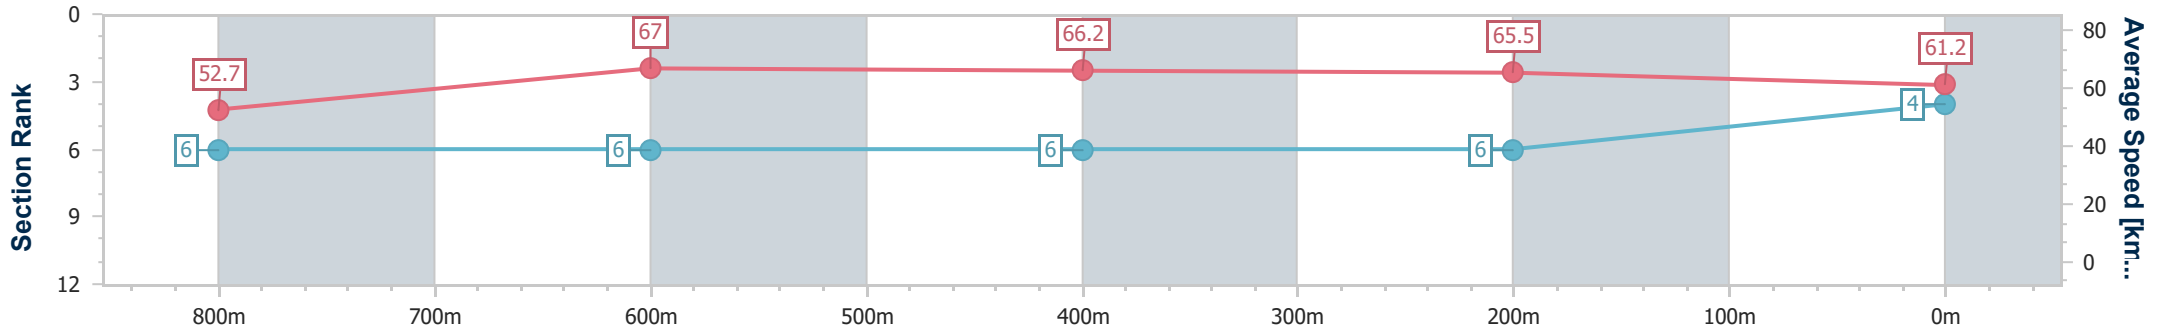

Horse/Jockey Name	Town Crier
Final Rank	4
Fastest Section Time (Section)	0:10.72 (800m)
Top Speed [km/h] (Section)	70.3 (800m)
Race State	Finished

Sunshine Coast QLD Professional
Race 2: DIGITAL VISION DIRECT QTIS Three-Year-Old
Handicap - 1000m

16 June 2024 - 13:20

Track Rating: Soft 5, Weather: Fine, Rail Position: +7m 400m-
W/Post; +9m Remainder

Section	Overall	800m	600m	400m	200m
Section Times	0:57.99 [4] (0:13.68)	0:44.31 [6] (0:10.72)	0:33.59 [6] (0:10.83)	0:22.76 [6] (0:11.00)	0:11.76 [6] (0:11.76)
Average Speed [km/h]	52.7	67.0	66.2	65.5	61.2
Top Speed [km/h]	70.2	70.3	67.5	67.0	64.0
Avg. Dist. to Rail [m]	4.5	0.6	1.3	3.7	6.3
Avg. Stride Freq. [Hz]	2.3	2.4	2.4	2.4	2.4
Avg. Stride Length [m]	6.4	7.9	7.7	7.4	7.1

- [ ] Ranking at each section and finish
- -.-.- No data available at this section
- NA No data available