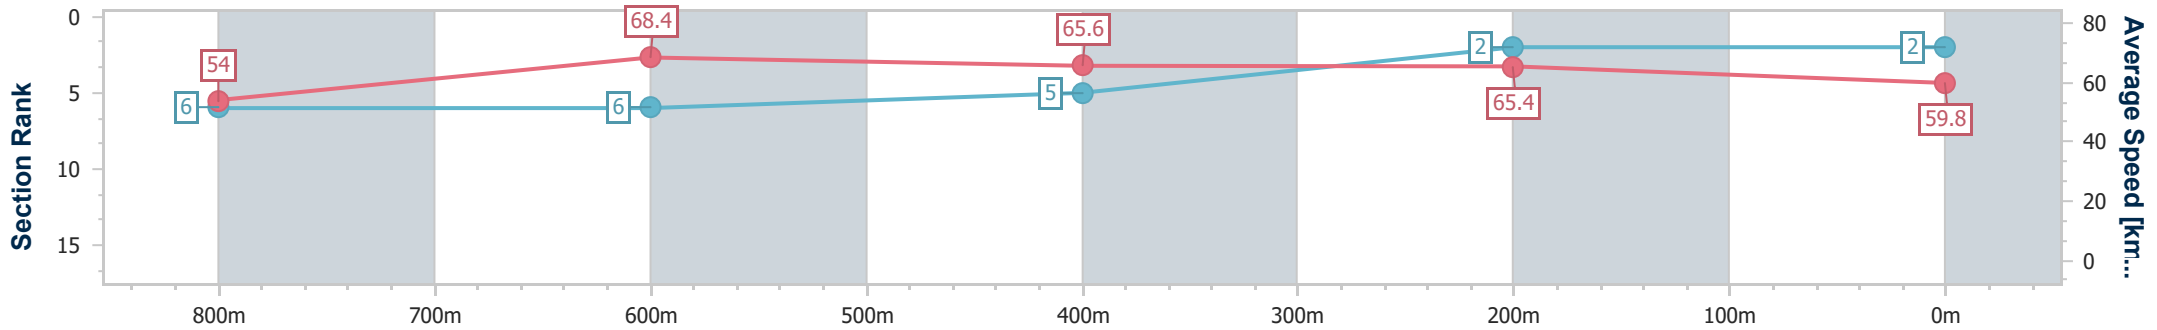

Horse/Jockey Name	Zoumteor
Final Rank	2
Fastest Section Time (Section)	0:10.45 (800m)
Top Speed [km/h] (Section)	69.7 (800m)
Race State	Finished

Sunshine Coast QLD Professional
Race 7: TAB WINTER SPRINTERS SERIES - HEAT -
BENCHMARK 75 Handicap - 1000m

16 June 2024 - 16:15

Track Rating: Soft 5, Weather: Fine, Rail Position: +7m 400m-
W/Post; +9m Remainder

Section	Overall	800m	600m	400m	200m
Section Times	0:57.76 [2] (0:13.35)	0:44.41 [6] (0:10.45)	0:33.96 [6] (0:10.93)	0:23.03 [5] (0:11.01)	0:12.02 [2] (0:12.02)
Average Speed [km/h]	54.0	68.4	65.6	65.4	59.8
Top Speed [km/h]	69.5	69.7	66.8	66.9	63.2
Avg. Dist. to Rail [m]	1.0	0.7	1.2	0.5	1.1
Avg. Stride Freq. [Hz]	2.3	2.3	2.3	2.3	2.2
Avg. Stride Length [m]	6.6	8.1	8.1	7.8	7.5

- [ ] Ranking at each section and finish
- -.-.- No data available at this section
- NA No data available