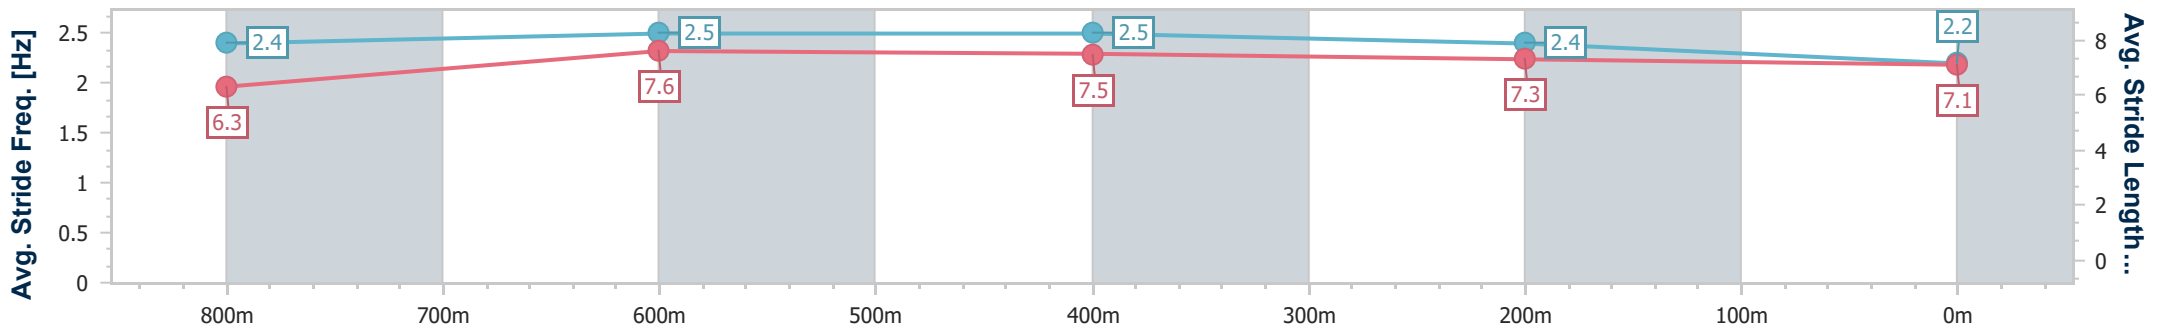

Horse/Jockey Name	On Hold
Final Rank	9
Fastest Section Time (Section)	0:10.52 (800m)
Top Speed [km/h] (Section)	70.6 (800m)
Race State	Finished

Sunshine Coast QLD Professional
Race 7: TAB WINTER SPRINTERS SERIES - HEAT -
BENCHMARK 75 Handicap - 1000m

16 June 2024 - 16:15

Track Rating: Soft 5, Weather: Fine, Rail Position: +7m 400m-
W/Post; +9m Remainder

Section	Overall	800m	600m	400m	200m
Section Times	0:58.76 [9] (0:13.18)	0:45.58 [4] (0:10.52)	0:35.06 [4] (0:10.94)	0:24.12 [3] (0:11.52)	0:12.60 [8] (0:12.60)
Average Speed [km/h]	54.6	69.0	66.3	62.4	57.1
Top Speed [km/h]	69.7	70.6	68.0	64.8	60.8
Avg. Dist. to Rail [m]	5.9	2.6	1.4	1.8	0.9
Avg. Stride Freq. [Hz]	2.4	2.5	2.5	2.4	2.2
Avg. Stride Length [m]	6.3	7.6	7.5	7.3	7.1

- [ ] Ranking at each section and finish
- -.-.- No data available at this section
- NA No data available