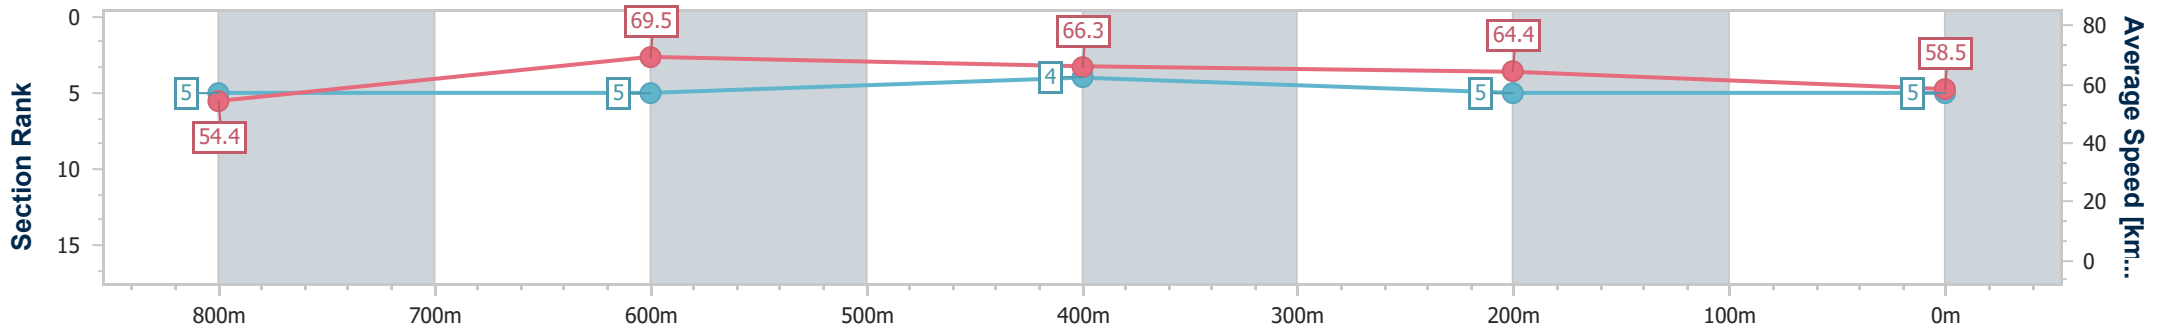

Horse/Jockey Name	Economics
Final Rank	5
Fastest Section Time (Section)	0:10.52 (800m)
Top Speed [km/h] (Section)	70.5 (800m)
Race State	Finished

Sunshine Coast QLD Professional
Race 7: TAB WINTER SPRINTERS SERIES - HEAT -
BENCHMARK 75 Handicap - 1000m

16 June 2024 - 16:15

Track Rating: Soft 5, Weather: Fine, Rail Position: +7m 400m-
W/Post; +9m Remainder

Section	Overall	800m	600m	400m	200m
Section Times	0:58.13 [5] (0:13.22)	0:44.91 [5] (0:10.52)	0:34.39 [5] (0:10.92)	0:23.47 [4] (0:11.17)	0:12.30 [5] (0:12.30)
Average Speed [km/h]	54.4	69.5	66.3	64.4	58.5
Top Speed [km/h]	69.9	70.5	68.3	66.5	62.9
Avg. Dist. to Rail [m]	7.2	3.2	1.2	2.1	1.2
Avg. Stride Freq. [Hz]	2.5	2.5	2.5	2.4	2.3
Avg. Stride Length [m]	6.1	7.6	7.6	7.4	7.0

- [ ] Ranking at each section and finish
- -.-.- No data available at this section
- NA No data available