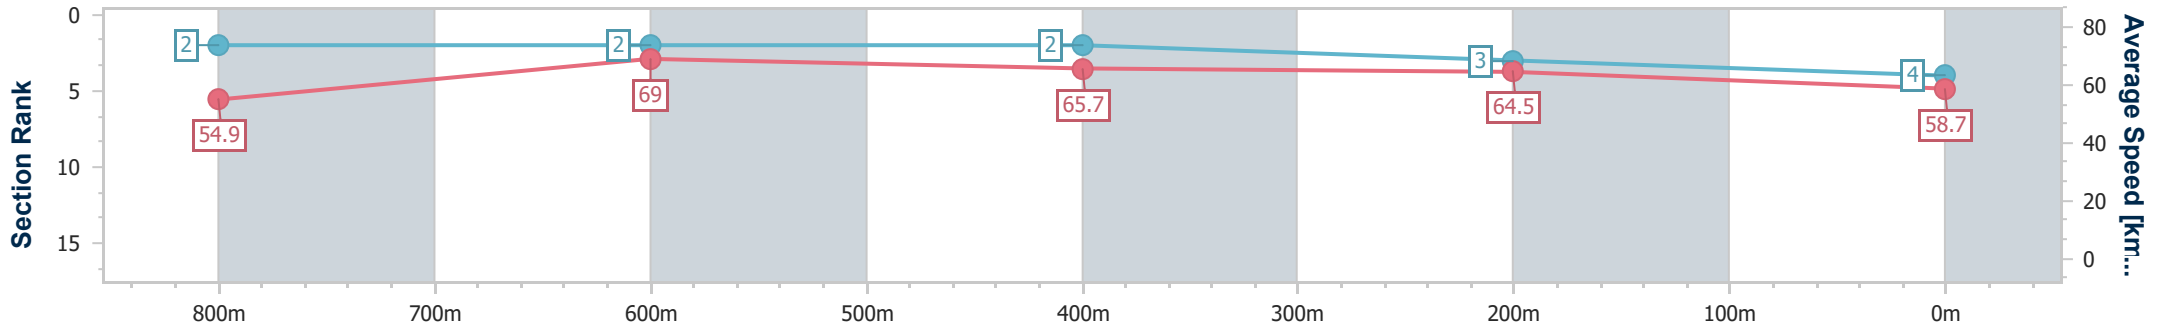

Horse/Jockey Name	Zingalong
Final Rank	4
Fastest Section Time (Section)	0:10.49 (800m)
Top Speed [km/h] (Section)	71.4 (800m)
Race State	Finished

Sunshine Coast QLD Professional
Race 7: TAB WINTER SPRINTERS SERIES - HEAT -
BENCHMARK 75 Handicap - 1000m

16 June 2024 - 16:15

Track Rating: Soft 5, Weather: Fine, Rail Position: +7m 400m-
W/Post; +9m Remainder

Section	Overall	800m	600m	400m	200m
Section Times	0:58.05 [4] (0:13.13)	0:44.92 [2] (0:10.49)	0:34.43 [2] (0:10.98)	0:23.45 [2] (0:11.18)	0:12.27 [3] (0:12.27)
Average Speed [km/h]	54.9	69.0	65.7	64.5	58.7
Top Speed [km/h]	70.9	71.4	67.2	66.3	62.8
Avg. Dist. to Rail [m]	4.7	1.3	1.0	1.3	0.9
Avg. Stride Freq. [Hz]	2.4	2.5	2.4	2.4	2.3
Avg. Stride Length [m]	6.3	7.8	7.5	7.5	7.0

- [ ] Ranking at each section and finish
- -.-.- No data available at this section
- NA No data available