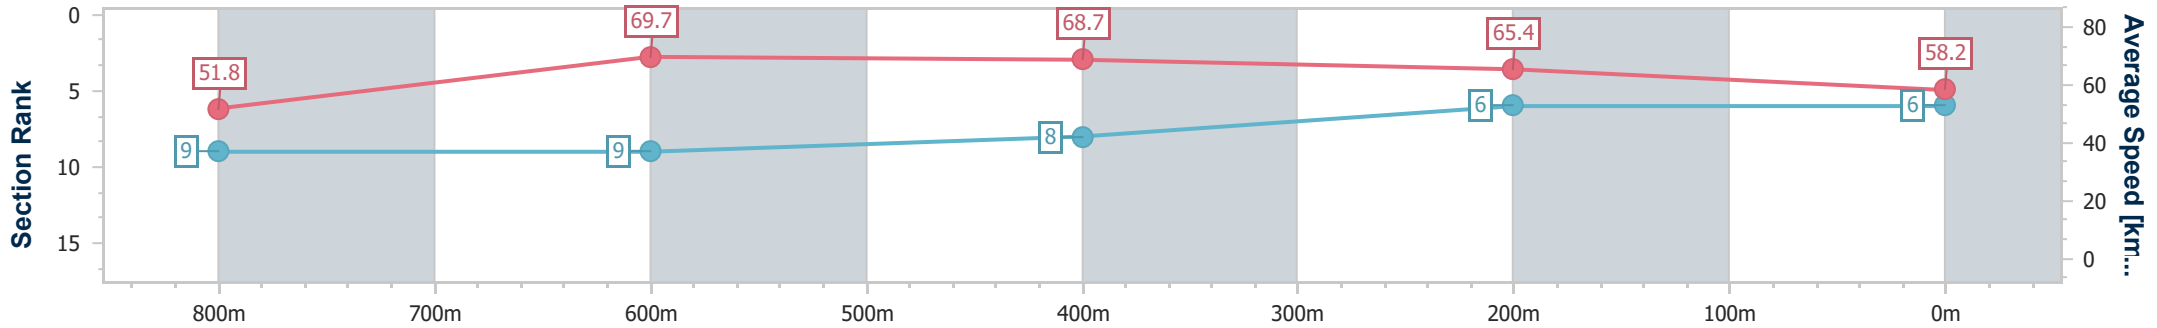

Horse/Jockey Name	Jemeldi
Final Rank	6
Fastest Section Time (Section)	0:10.38 (800m)
Top Speed [km/h] (Section)	71.5 (800m)
Race State	Finished

Sunshine Coast QLD Professional
Race 7: TAB WINTER SPRINTERS SERIES - HEAT -
BENCHMARK 75 Handicap - 1000m

16 June 2024 - 16:15

Track Rating: Soft 5, Weather: Fine, Rail Position: +7m 400m-
W/Post; +9m Remainder

Section	Overall	800m	600m	400m	200m
Section Times	0:58.24 [6] (0:13.92)	0:44.32 [9] (0:10.38)	0:33.94 [9] (0:10.57)	0:23.37 [8] (0:10.97)	0:12.40 [6] (0:12.40)
Average Speed [km/h]	51.8	69.7	68.7	65.4	58.2
Top Speed [km/h]	69.3	71.5	70.3	66.9	62.6
Avg. Dist. to Rail [m]	5.0	2.2	0.8	4.5	4.2
Avg. Stride Freq. [Hz]	2.3	2.6	2.6	2.5	2.4
Avg. Stride Length [m]	6.3	7.4	7.4	7.1	6.7

- [ ] Ranking at each section and finish
- -.-.- No data available at this section
- NA No data available