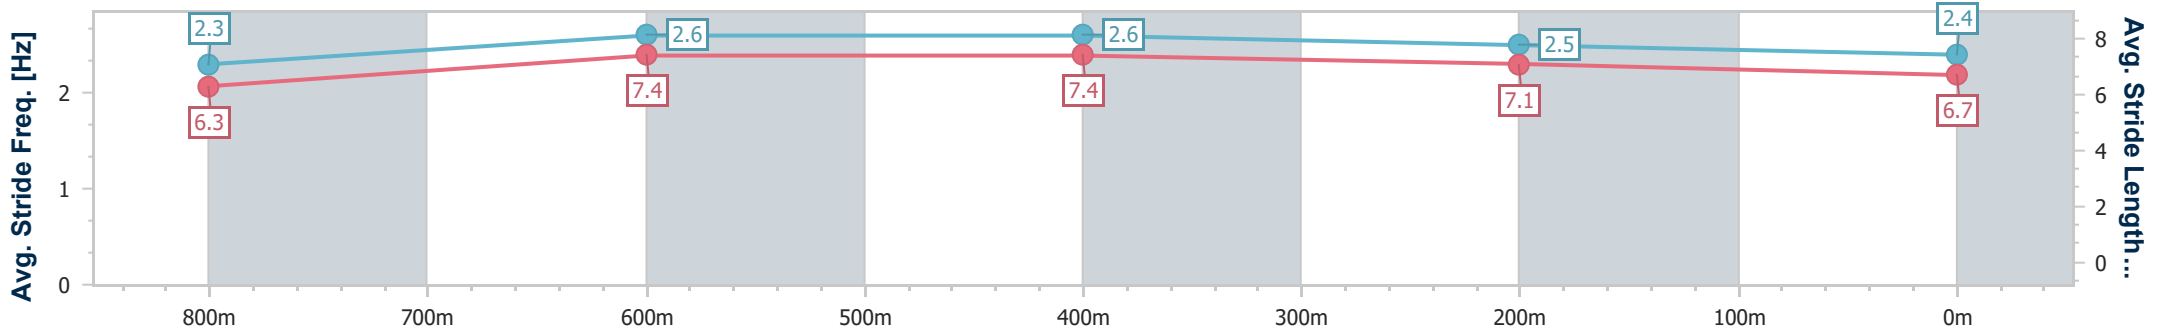

Horse/Jockey Name	Jemeldi
Final Rank	6
Fastest Section Time (Section)	0:10.38 (800m)
Top Speed [km/h] (Section)	71.5 (800m)
Race State	Finished

Sunshine Coast QLD Professional
Race 7: TAB WINTER SPRINTERS SERIES - HEAT -
BENCHMARK 75 Handicap - 1000m

16 June 2024 - 16:15

Track Rating: Soft 5, Weather: Fine, Rail Position: +7m 400m-
W/Post; +9m Remainder

Section	Overall	800m	600m	400m	200m
Section Times	0:58.24 [6] (0:13.92)	0:44.32 [9] (0:10.38)	0:33.94 [9] (0:10.57)	0:23.37 [8] (0:10.97)	0:12.40 [6] (0:12.40)
Average Speed [km/h]	51.8	69.7	68.7	65.4	58.2
Top Speed [km/h]	69.3	71.5	70.3	66.9	62.6
Avg. Dist. to Rail [m]	5.0	2.2	0.8	4.5	4.2
Avg. Stride Freq. [Hz]	2.3	2.6	2.6	2.5	2.4
Avg. Stride Length [m]	6.3	7.4	7.4	7.1	6.7

- [ ] Ranking at each section and finish
- -.-.- No data available at this section
- NA No data available