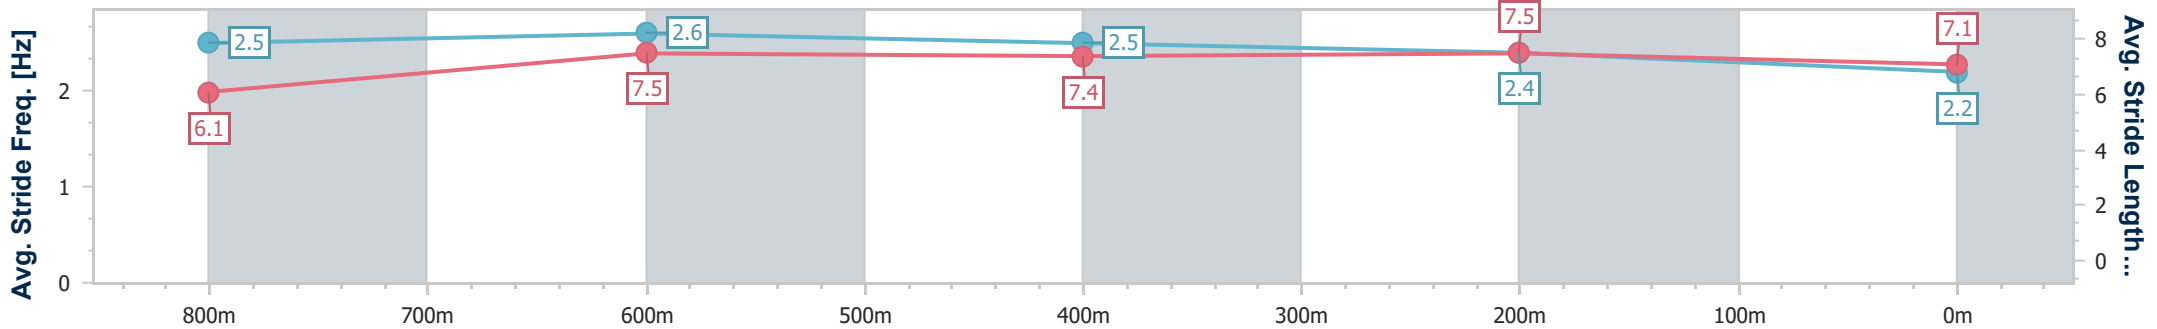

Horse/Jockey Name	Matilly
Final Rank	8
Fastest Section Time (Section)	0:10.56 (800m)
Top Speed [km/h] (Section)	71.6 (800m)
Race State	Finished

Sunshine Coast QLD Professional
Race 7: TAB WINTER SPRINTERS SERIES - HEAT -
BENCHMARK 75 Handicap - 1000m

16 June 2024 - 16:15

Track Rating: Soft 5, Weather: Fine, Rail Position: +7m 400m-
W/Post; +9m Remainder

Section	Overall	800m	600m	400m	200m
Section Times	0:58.59 [8] (0:13.14)	0:45.45 [3] (0:10.56)	0:34.89 [3] (0:11.08)	0:23.81 [6] (0:11.15)	0:12.66 [7] (0:12.66)
Average Speed [km/h]	54.8	69.2	65.8	64.6	56.9
Top Speed [km/h]	70.6	71.6	68.2	65.6	62.4
Avg. Dist. to Rail [m]	7.0	3.7	2.7	4.0	2.9
Avg. Stride Freq. [Hz]	2.5	2.6	2.5	2.4	2.2
Avg. Stride Length [m]	6.1	7.5	7.4	7.5	7.1

- [ ] Ranking at each section and finish
- -.-.- No data available at this section
- NA No data available