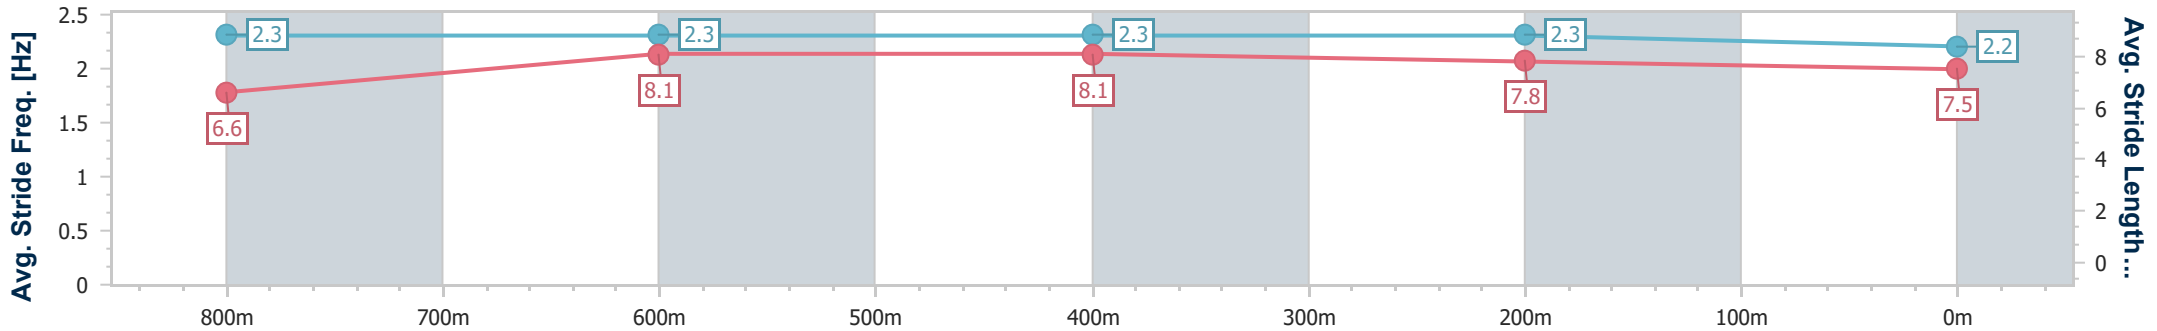

Horse/Jockey Name	Zoumteor
Final Rank	2
Fastest Section Time (Section)	0:10.45 (800m)
Top Speed [km/h] (Section)	69.7 (800m)
Race State	Finished

Sunshine Coast QLD Professional
Race 7: TAB WINTER SPRINTERS SERIES - HEAT -
BENCHMARK 75 Handicap - 1000m

16 June 2024 - 16:15

Track Rating: Soft 5, Weather: Fine, Rail Position: +7m 400m-
W/Post; +9m Remainder

Section	Overall	800m	600m	400m	200m
Section Times	0:57.76 [2] (0:13.35)	0:44.41 [6] (0:10.45)	0:33.96 [6] (0:10.93)	0:23.03 [5] (0:11.01)	0:12.02 [2] (0:12.02)
Average Speed [km/h]	54.0	68.4	65.6	65.4	59.8
Top Speed [km/h]	69.5	69.7	66.8	66.9	63.2
Avg. Dist. to Rail [m]	1.0	0.7	1.2	0.5	1.1
Avg. Stride Freq. [Hz]	2.3	2.3	2.3	2.3	2.2
Avg. Stride Length [m]	6.6	8.1	8.1	7.8	7.5

- [ ] Ranking at each section and finish
- -.-.- No data available at this section
- NA No data available