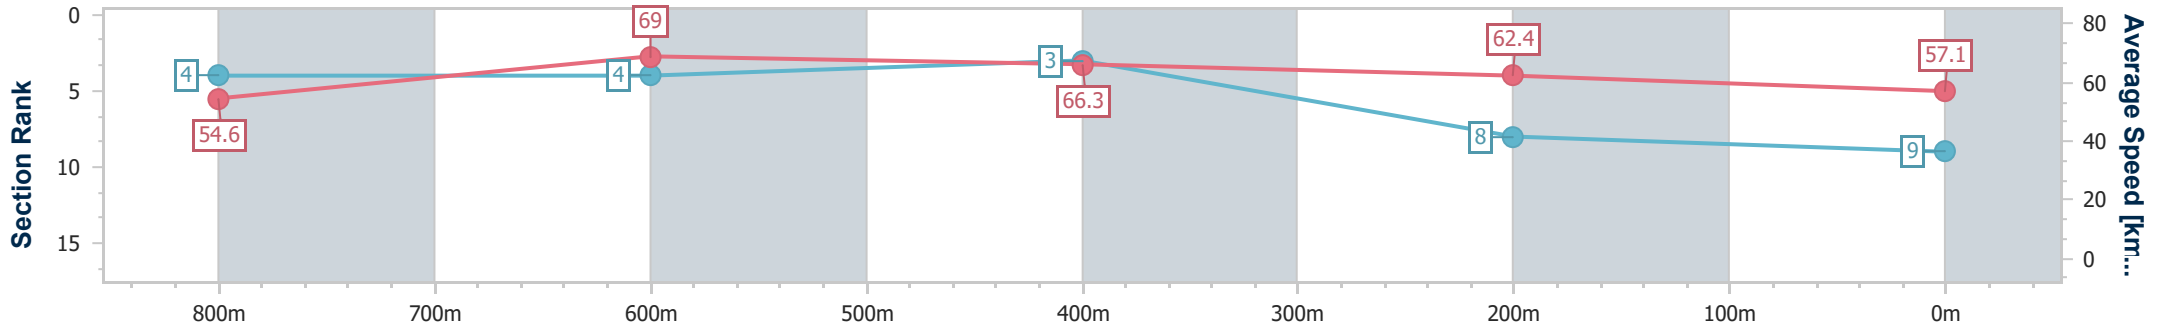

Horse/Jockey Name	On Hold
Final Rank	9
Fastest Section Time (Section)	0:10.52 (800m)
Top Speed [km/h] (Section)	70.6 (800m)
Race State	Finished

Sunshine Coast QLD Professional
Race 7: TAB WINTER SPRINTERS SERIES - HEAT -
BENCHMARK 75 Handicap - 1000m

16 June 2024 - 16:15

Track Rating: Soft 5, Weather: Fine, Rail Position: +7m 400m-
W/Post; +9m Remainder

Section	Overall	800m	600m	400m	200m
Section Times	0:58.76 [9] (0:13.18)	0:45.58 [4] (0:10.52)	0:35.06 [4] (0:10.94)	0:24.12 [3] (0:11.52)	0:12.60 [8] (0:12.60)
Average Speed [km/h]	54.6	69.0	66.3	62.4	57.1
Top Speed [km/h]	69.7	70.6	68.0	64.8	60.8
Avg. Dist. to Rail [m]	5.9	2.6	1.4	1.8	0.9
Avg. Stride Freq. [Hz]	2.4	2.5	2.5	2.4	2.2
Avg. Stride Length [m]	6.3	7.6	7.5	7.3	7.1

- [ ] Ranking at each section and finish
- -.-.- No data available at this section
- NA No data available