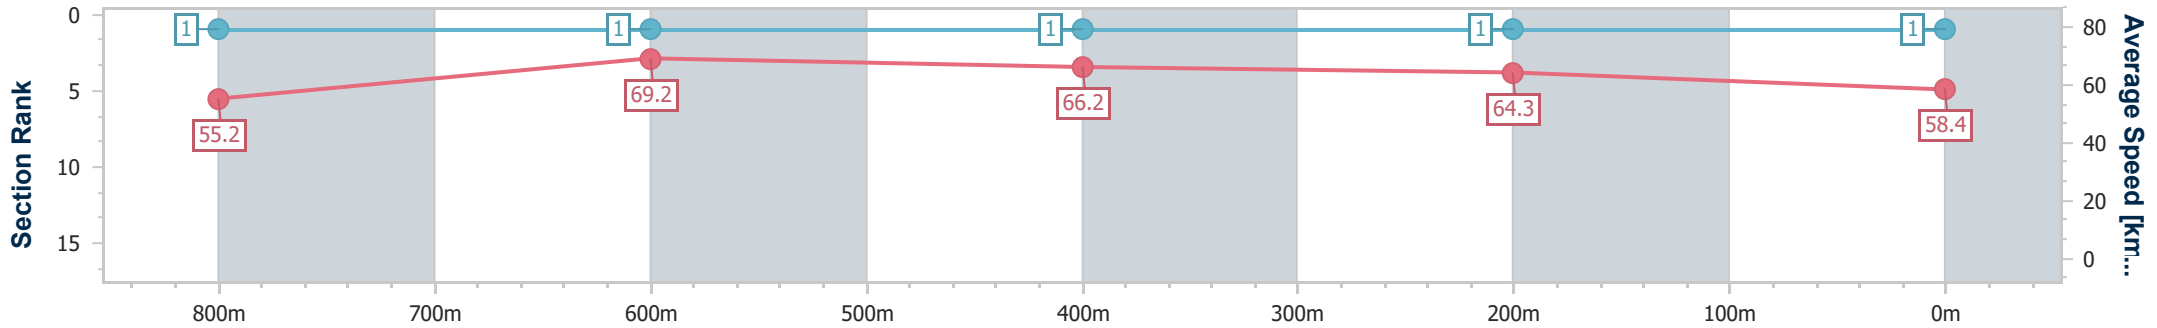

Horse/Jockey Name	Bring Me Kash
Final Rank	1
Fastest Section Time (Section)	0:10.39 (800m)
Top Speed [km/h] (Section)	71.8 (800m)
Race State	Finished

Sunshine Coast QLD Professional
Race 7: TAB WINTER SPRINTERS SERIES - HEAT -
BENCHMARK 75 Handicap - 1000m

16 June 2024 - 16:15

Track Rating: Soft 5, Weather: Fine, Rail Position: +7m 400m-
W/Post; +9m Remainder

Section	Overall	800m	600m	400m	200m
Section Times	0:57.71 [1] (0:13.01)	0:44.70 [1] (0:10.39)	0:34.31 [1] (0:10.79)	0:23.52 [1] (0:11.20)	0:12.32 [1] (0:12.32)
Average Speed [km/h]	55.2	69.2	66.2	64.3	58.4
Top Speed [km/h]	71.7	71.8	67.6	65.8	62.1
Avg. Dist. to Rail [m]	3.9	0.9	1.3	0.5	1.8
Avg. Stride Freq. [Hz]	2.4	2.5	2.4	2.4	2.3
Avg. Stride Length [m]	6.5	7.7	7.6	7.5	7.1

- [ ] Ranking at each section and finish
- -.-.- No data available at this section
- NA No data available