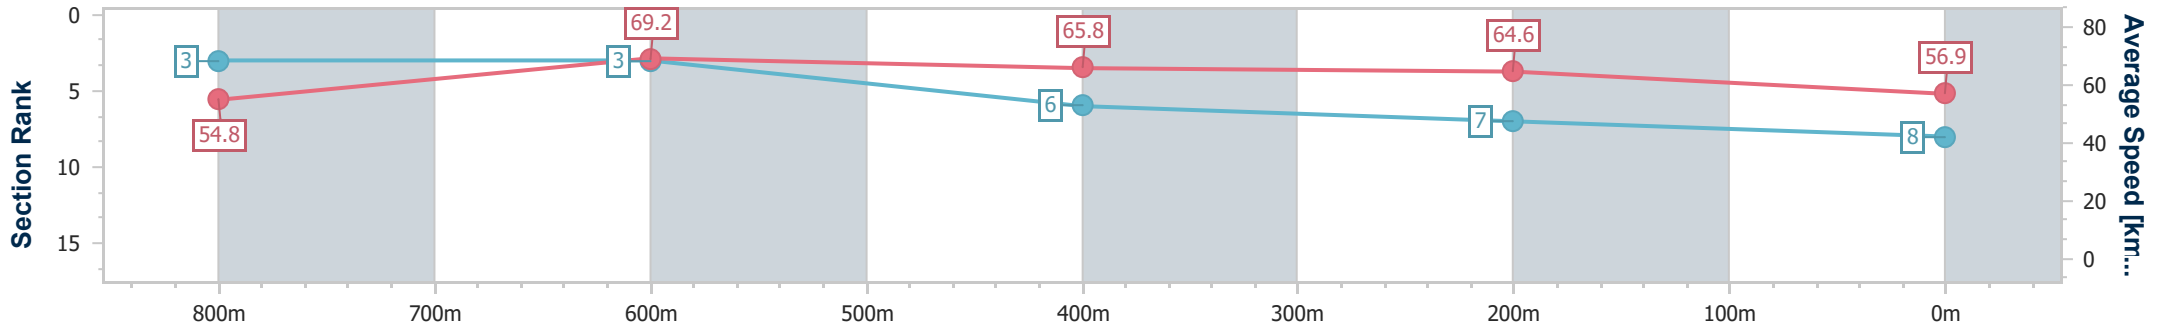

Horse/Jockey Name	Matilly
Final Rank	8
Fastest Section Time (Section)	0:10.56 (800m)
Top Speed [km/h] (Section)	71.6 (800m)
Race State	Finished

Sunshine Coast QLD Professional
Race 7: TAB WINTER SPRINTERS SERIES - HEAT -
BENCHMARK 75 Handicap - 1000m

16 June 2024 - 16:15

Track Rating: Soft 5, Weather: Fine, Rail Position: +7m 400m-
W/Post; +9m Remainder

Section	Overall	800m	600m	400m	200m
Section Times	0:58.59 [8] (0:13.14)	0:45.45 [3] (0:10.56)	0:34.89 [3] (0:11.08)	0:23.81 [6] (0:11.15)	0:12.66 [7] (0:12.66)
Average Speed [km/h]	54.8	69.2	65.8	64.6	56.9
Top Speed [km/h]	70.6	71.6	68.2	65.6	62.4
Avg. Dist. to Rail [m]	7.0	3.7	2.7	4.0	2.9
Avg. Stride Freq. [Hz]	2.5	2.6	2.5	2.4	2.2
Avg. Stride Length [m]	6.1	7.5	7.4	7.5	7.1

- [ ] Ranking at each section and finish
- -.-.- No data available at this section
- NA No data available