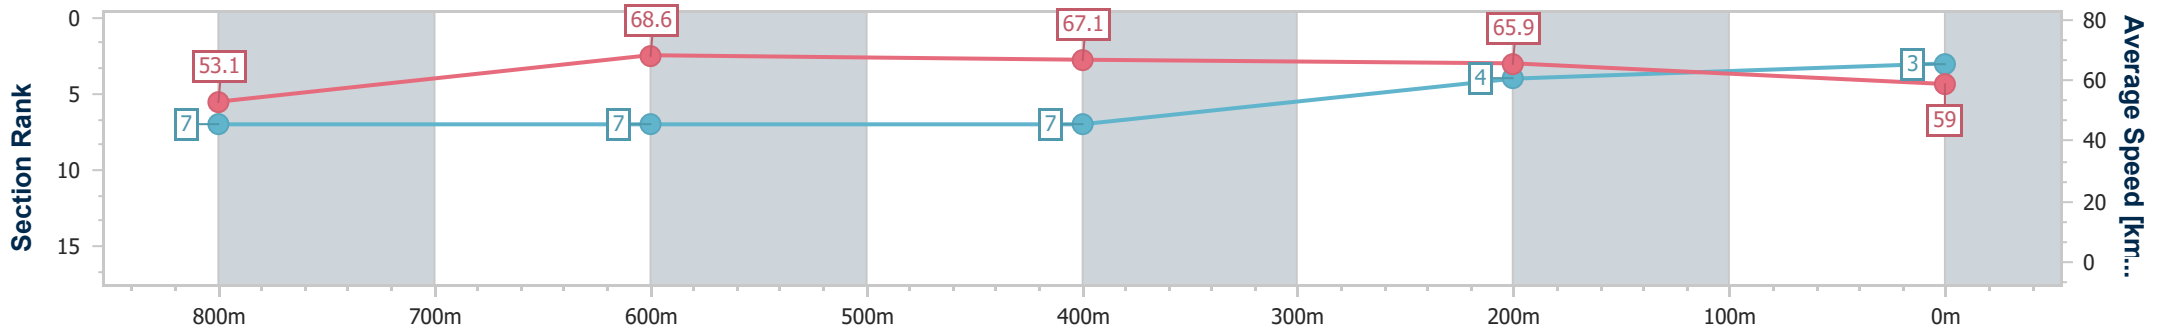

Horse/Jockey Name	Galbalan
Final Rank	3
Fastest Section Time (Section)	0:10.50 (800m)
Top Speed [km/h] (Section)	69.1 (800m)
Race State	Finished

Sunshine Coast QLD Professional
Race 7: TAB WINTER SPRINTERS SERIES - HEAT -
BENCHMARK 75 Handicap - 1000m

16 June 2024 - 16:15

Track Rating: Soft 5, Weather: Fine, Rail Position: +7m 400m-
W/Post; +9m Remainder

Section	Overall	800m	600m	400m	200m
Section Times	0:57.98 [3] (0:13.55)	0:44.43 [7] (0:10.50)	0:33.93 [7] (0:10.79)	0:23.14 [7] (0:10.96)	0:12.18 [4] (0:12.18)
Average Speed [km/h]	53.1	68.6	67.1	65.9	59.0
Top Speed [km/h]	68.7	69.1	68.3	67.0	63.5
Avg. Dist. to Rail [m]	1.5	0.5	0.8	3.1	2.0
Avg. Stride Freq. [Hz]	2.5	2.6	2.5	2.5	2.4
Avg. Stride Length [m]	6.0	7.4	7.4	7.2	6.7

- [ ] Ranking at each section and finish
- -.-.- No data available at this section
- NA No data available