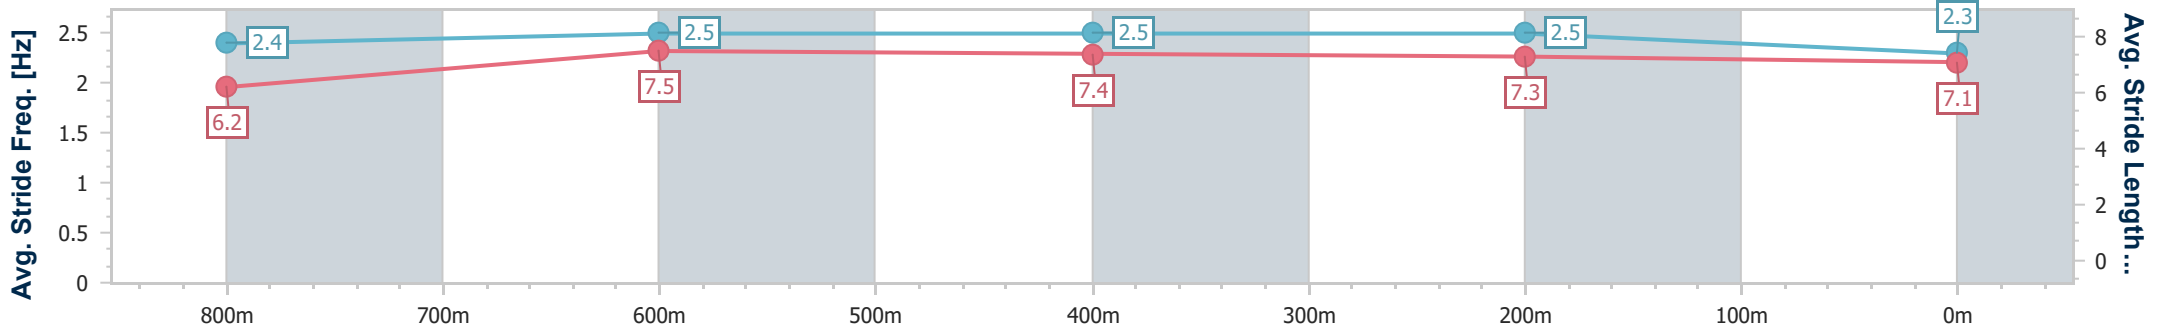

Horse/Jockey Name	Celestial Sol
Final Rank	7
Fastest Section Time (Section)	0:10.63 (800m)
Top Speed [km/h] (Section)	69.1 (800m)
Race State	Finished

Sunshine Coast QLD Professional
Race 7: TAB WINTER SPRINTERS SERIES - HEAT -
BENCHMARK 75 Handicap - 1000m

16 June 2024 - 16:15
Track Rating: Soft 5, Weather: Fine, Rail Position: +7m 400m-
W/Post; +9m Remainder

Section	Overall	800m	600m	400m	200m
Section Times	0:58.37 [7] (0:13.56)	0:44.81 [8] (0:10.63)	0:34.18 [8] (0:10.88)	0:23.30 [9] (0:11.12)	0:12.18 [9] (0:12.18)
Average Speed [km/h]	53.1	68.2	66.8	64.7	59.3
Top Speed [km/h]	68.5	69.1	68.0	65.8	63.7
Avg. Dist. to Rail [m]	7.0	1.7	1.4	1.4	0.7
Avg. Stride Freq. [Hz]	2.4	2.5	2.5	2.5	2.3
Avg. Stride Length [m]	6.2	7.5	7.4	7.3	7.1

- [ ] Ranking at each section and finish
- -.-.- No data available at this section
- NA No data available