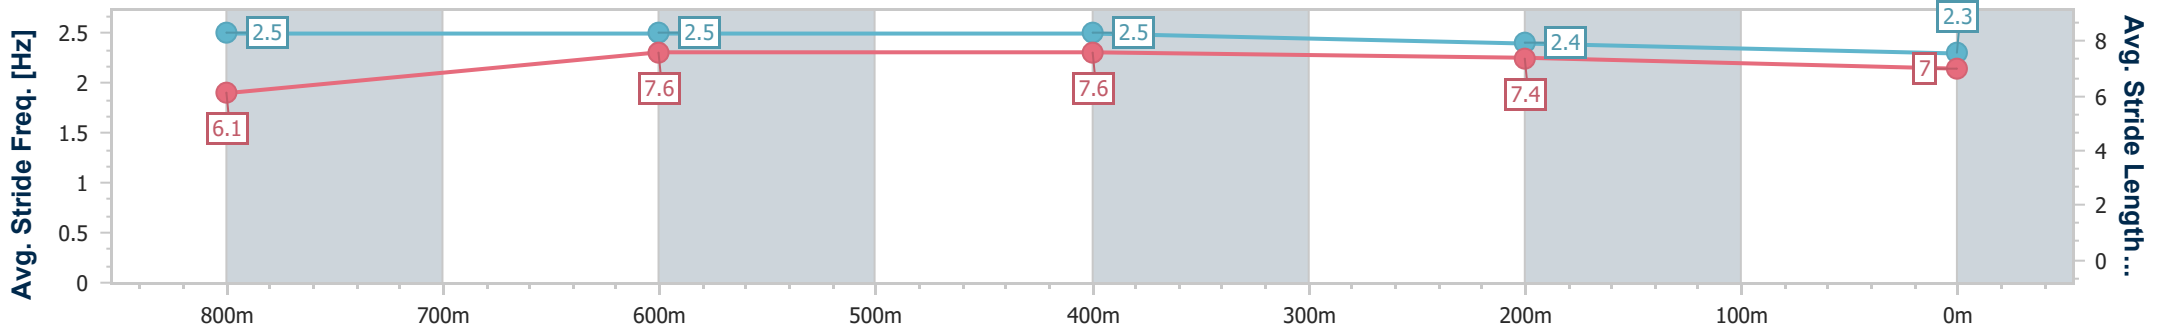

Horse/Jockey Name	Economics
Final Rank	5
Fastest Section Time (Section)	0:10.52 (800m)
Top Speed [km/h] (Section)	70.5 (800m)
Race State	Finished

Sunshine Coast QLD Professional
Race 7: TAB WINTER SPRINTERS SERIES - HEAT -
BENCHMARK 75 Handicap - 1000m

16 June 2024 - 16:15

Track Rating: Soft 5, Weather: Fine, Rail Position: +7m 400m-
W/Post; +9m Remainder

Section	Overall	800m	600m	400m	200m
Section Times	0:58.13 [5] (0:13.22)	0:44.91 [5] (0:10.52)	0:34.39 [5] (0:10.92)	0:23.47 [4] (0:11.17)	0:12.30 [5] (0:12.30)
Average Speed [km/h]	54.4	69.5	66.3	64.4	58.5
Top Speed [km/h]	69.9	70.5	68.3	66.5	62.9
Avg. Dist. to Rail [m]	7.2	3.2	1.2	2.1	1.2
Avg. Stride Freq. [Hz]	2.5	2.5	2.5	2.4	2.3
Avg. Stride Length [m]	6.1	7.6	7.6	7.4	7.0

- [ ] Ranking at each section and finish
- -.-.- No data available at this section
- NA No data available