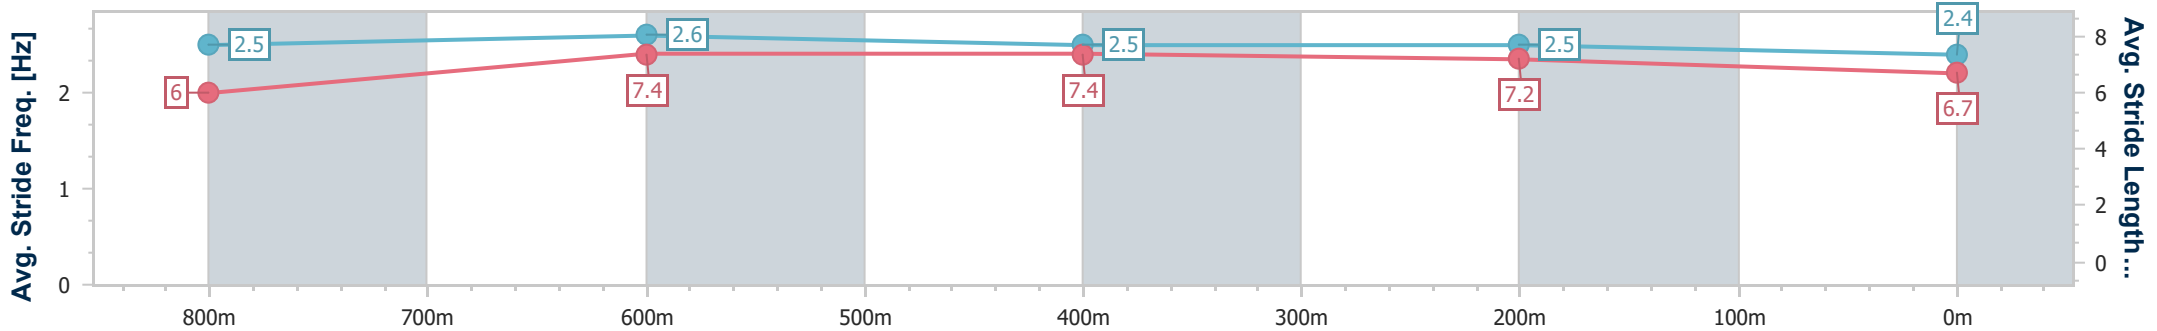

Horse/Jockey Name	Galbalan
Final Rank	3
Fastest Section Time (Section)	0:10.50 (800m)
Top Speed [km/h] (Section)	69.1 (800m)
Race State	Finished

Sunshine Coast QLD Professional
Race 7: TAB WINTER SPRINTERS SERIES - HEAT -
BENCHMARK 75 Handicap - 1000m

16 June 2024 - 16:15

Track Rating: Soft 5, Weather: Fine, Rail Position: +7m 400m-
W/Post; +9m Remainder

Section	Overall	800m	600m	400m	200m
Section Times	0:57.98 [3] (0:13.55)	0:44.43 [7] (0:10.50)	0:33.93 [7] (0:10.79)	0:23.14 [7] (0:10.96)	0:12.18 [4] (0:12.18)
Average Speed [km/h]	53.1	68.6	67.1	65.9	59.0
Top Speed [km/h]	68.7	69.1	68.3	67.0	63.5
Avg. Dist. to Rail [m]	1.5	0.5	0.8	3.1	2.0
Avg. Stride Freq. [Hz]	2.5	2.6	2.5	2.5	2.4
Avg. Stride Length [m]	6.0	7.4	7.4	7.2	6.7

- [ ] Ranking at each section and finish
- -.-.- No data available at this section
- NA No data available