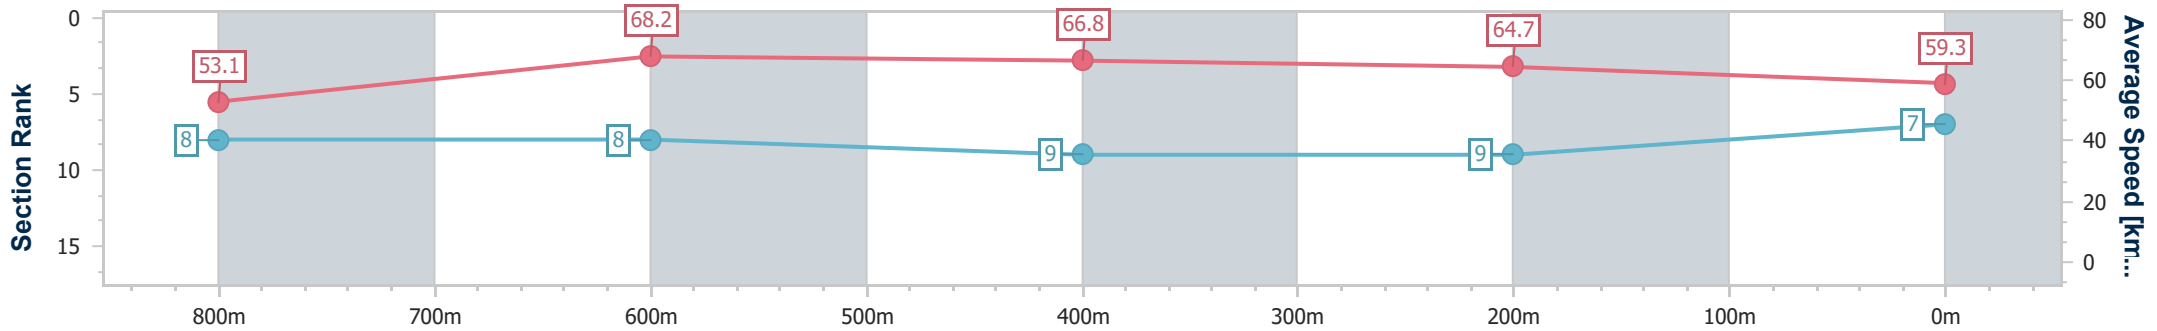

Horse/Jockey Name	Celestial Sol
Final Rank	7
Fastest Section Time (Section)	0:10.63 (800m)
Top Speed [km/h] (Section)	69.1 (800m)
Race State	Finished

Sunshine Coast QLD Professional
Race 7: TAB WINTER SPRINTERS SERIES - HEAT -
BENCHMARK 75 Handicap - 1000m

16 June 2024 - 16:15
Track Rating: Soft 5, Weather: Fine, Rail Position: +7m 400m-
W/Post; +9m Remainder

Section	Overall	800m	600m	400m	200m
Section Times	0:58.37 [7] (0:13.56)	0:44.81 [8] (0:10.63)	0:34.18 [8] (0:10.88)	0:23.30 [9] (0:11.12)	0:12.18 [9] (0:12.18)
Average Speed [km/h]	53.1	68.2	66.8	64.7	59.3
Top Speed [km/h]	68.5	69.1	68.0	65.8	63.7
Avg. Dist. to Rail [m]	7.0	1.7	1.4	1.4	0.7
Avg. Stride Freq. [Hz]	2.4	2.5	2.5	2.5	2.3
Avg. Stride Length [m]	6.2	7.5	7.4	7.3	7.1

- [ ] Ranking at each section and finish
- -.-.- No data available at this section
- NA No data available