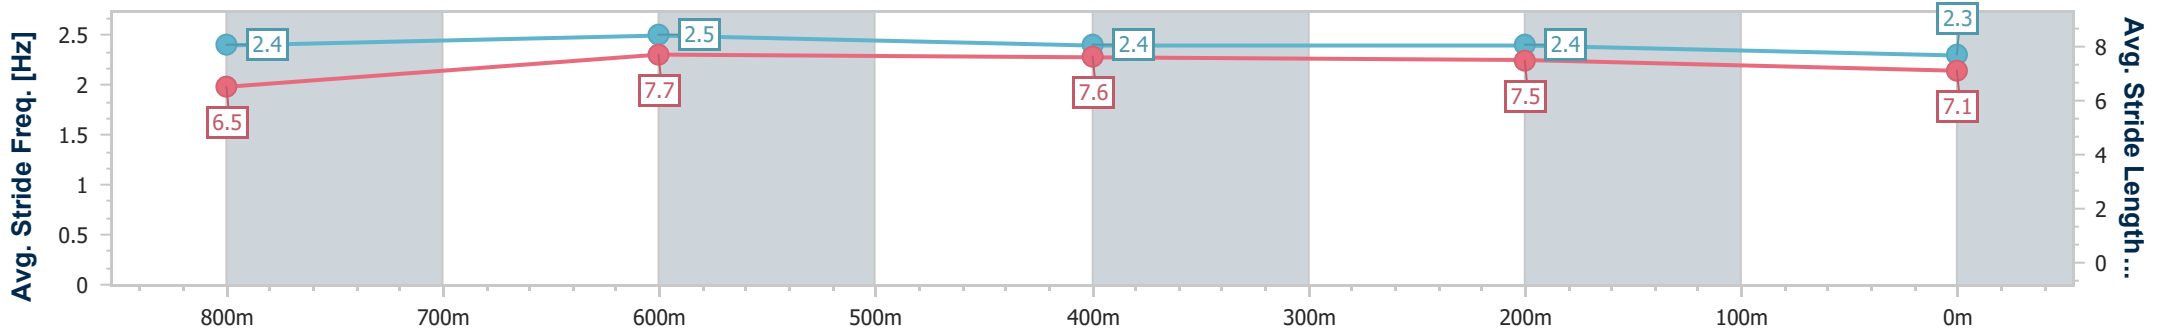

Horse/Jockey Name	Bring Me Kash
Final Rank	1
Fastest Section Time (Section)	0:10.39 (800m)
Top Speed [km/h] (Section)	71.8 (800m)
Race State	Finished

Sunshine Coast QLD Professional
Race 7: TAB WINTER SPRINTERS SERIES - HEAT -
BENCHMARK 75 Handicap - 1000m

16 June 2024 - 16:15

Track Rating: Soft 5, Weather: Fine, Rail Position: +7m 400m-
W/Post; +9m Remainder

Section	Overall	800m	600m	400m	200m
Section Times	0:57.71 [1] (0:13.01)	0:44.70 [1] (0:10.39)	0:34.31 [1] (0:10.79)	0:23.52 [1] (0:11.20)	0:12.32 [1] (0:12.32)
Average Speed [km/h]	55.2	69.2	66.2	64.3	58.4
Top Speed [km/h]	71.7	71.8	67.6	65.8	62.1
Avg. Dist. to Rail [m]	3.9	0.9	1.3	0.5	1.8
Avg. Stride Freq. [Hz]	2.4	2.5	2.4	2.4	2.3
Avg. Stride Length [m]	6.5	7.7	7.6	7.5	7.1

- [ ] Ranking at each section and finish
- -.-.- No data available at this section
- NA No data available