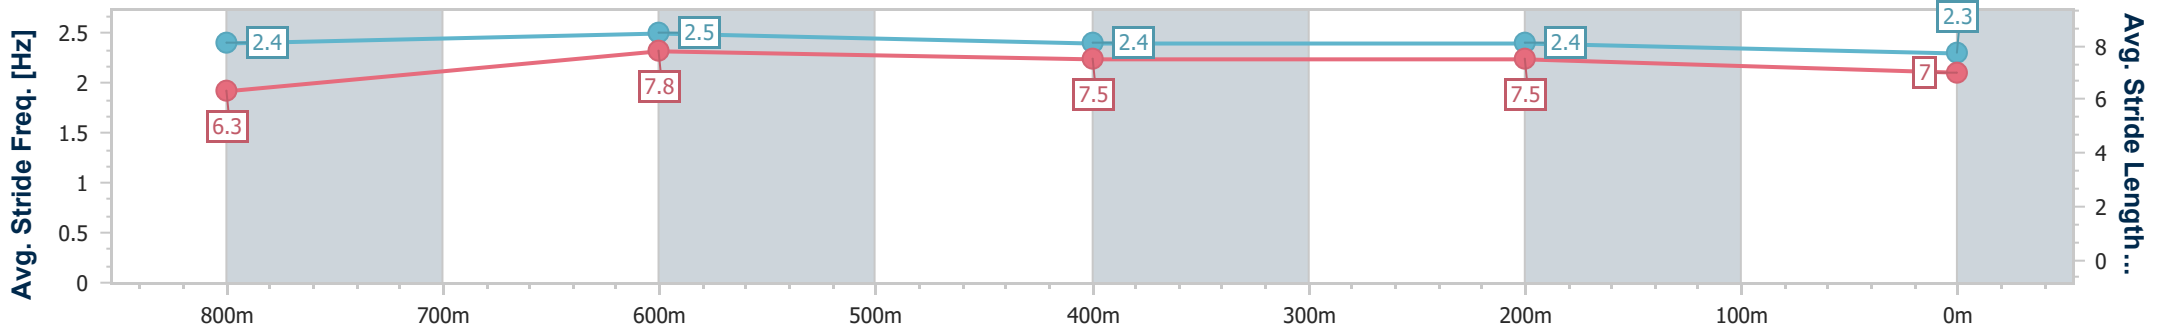

Horse/Jockey Name	Zingalong
Final Rank	4
Fastest Section Time (Section)	0:10.49 (800m)
Top Speed [km/h] (Section)	71.4 (800m)
Race State	Finished

Sunshine Coast QLD Professional
Race 7: TAB WINTER SPRINTERS SERIES - HEAT -
BENCHMARK 75 Handicap - 1000m

16 June 2024 - 16:15

Track Rating: Soft 5, Weather: Fine, Rail Position: +7m 400m-
W/Post; +9m Remainder

Section	Overall	800m	600m	400m	200m
Section Times	0:58.05 [4] (0:13.13)	0:44.92 [2] (0:10.49)	0:34.43 [2] (0:10.98)	0:23.45 [2] (0:11.18)	0:12.27 [3] (0:12.27)
Average Speed [km/h]	54.9	69.0	65.7	64.5	58.7
Top Speed [km/h]	70.9	71.4	67.2	66.3	62.8
Avg. Dist. to Rail [m]	4.7	1.3	1.0	1.3	0.9
Avg. Stride Freq. [Hz]	2.4	2.5	2.4	2.4	2.3
Avg. Stride Length [m]	6.3	7.8	7.5	7.5	7.0

- [ ] Ranking at each section and finish
- -.-.- No data available at this section
- NA No data available