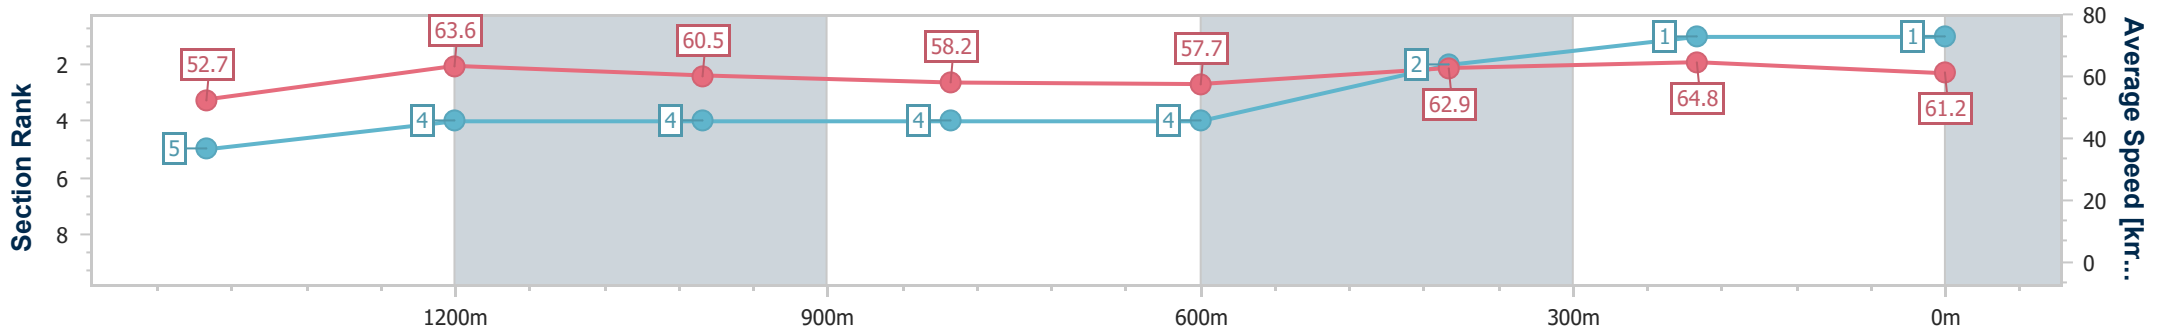

19 June 2024 - 12:01

Track Rating: Good 4, Weather: Fine, Rail Position: +11m Entire

BRISBANE RACING CLUB

Section	Overall	1400m	1200m	1000m	800m	600m	400m	200m
Section Times	1:40.30 [1] (0:17.73)	1:22.57 [5] (0:11.37)	1:11.20 [4] (0:11.90)	0:59.30 [4] (0:12.38)	0:46.92 [4] (0:12.54)	0:34.38 [4] (0:11.51)	0:22.87 [2] (0:11.13)	0:11.74 [1] (0:11.74)
Average Speed [km/h]	52.7	63.6	60.5	58.2	57.7	62.9	64.8	61.2
Top Speed [km/h]	63.6	65.3	62.3	59.3	60.5	65.8	66.0	64.4
Avg. Dist. to Rail [m]	0.8	0.5	1.4	1.3	0.9	0.8	1.9	3.9
Avg. Stride Freq. [Hz]	2.3	2.4	2.3	2.2	2.2	2.4	2.4	2.4
Avg. Stride Length [m]	6.3	7.4	7.4	7.3	7.1	7.3	7.5	7.2