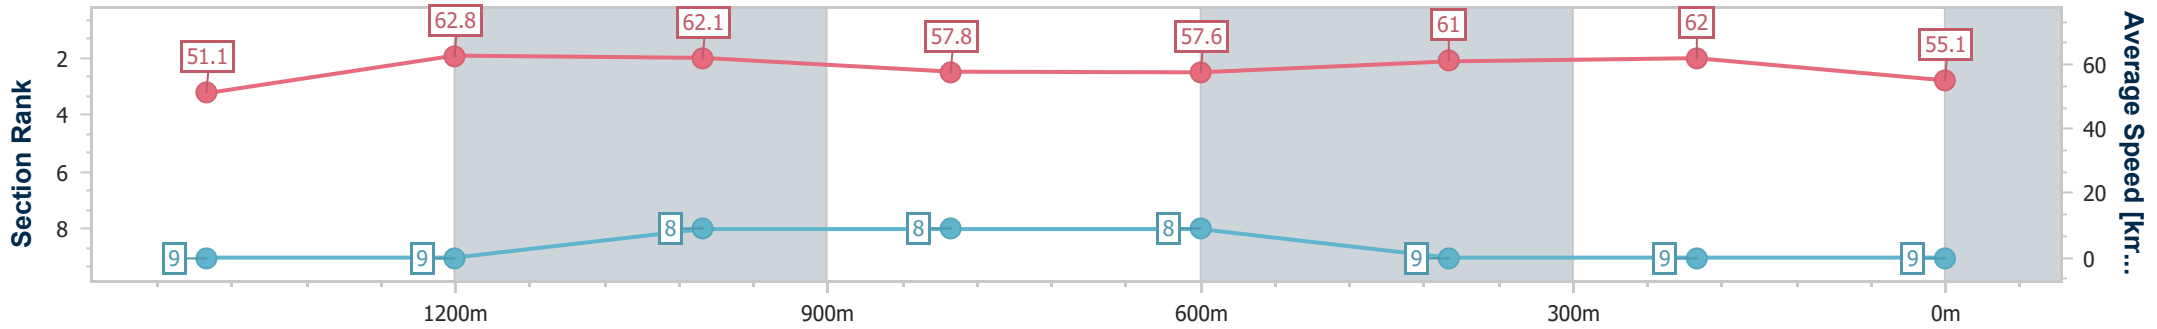

Horse/Jockey Name	Call Me Crazy
Final Rank	9
Fastest Section Time (Section)	0:11.53 (1400m)
Top Speed [km/h] (Section)	64.3 (1400m)
Race State	Finished

Doomben QLD Professional
Race 1: CASCADE Maiden Plate - 1660m
19 June 2024 - 12:01
Track Rating: Good 4, Weather: Fine, Rail Position: +11m Entire

BRISBANE
RACING CLUB

Section	Overall	1400m	1200m	1000m	800m	600m	400m	200m
Section Times	1:43.05 [9] (0:18.39)	1:24.66 [9] (0:11.53)	1:13.13 [9] (0:11.63)	1:01.50 [8] (0:12.50)	0:49.00 [8] (0:12.54)	0:36.46 [8] (0:11.81)	0:24.65 [9] (0:11.58)	0:13.07 [9] (0:13.07)
Average Speed [km/h]	51.1	62.8	62.1	57.8	57.6	61.0	62.0	55.1
Top Speed [km/h]	62.2	64.3	63.4	59.5	60.1	62.2	63.5	60.3
Avg. Dist. to Rail [m]	2.0	1.5	1.8	1.3	0.6	0.6	2.1	2.3
Avg. Stride Freq. [Hz]	2.3	2.4	2.4	2.3	2.3	2.4	2.4	2.3
Avg. Stride Length [m]	6.2	7.2	7.3	7.0	6.9	7.1	7.1	6.7

- [ ] Ranking at each section and finish
- -.-.- No data available at this section
- NA No data available