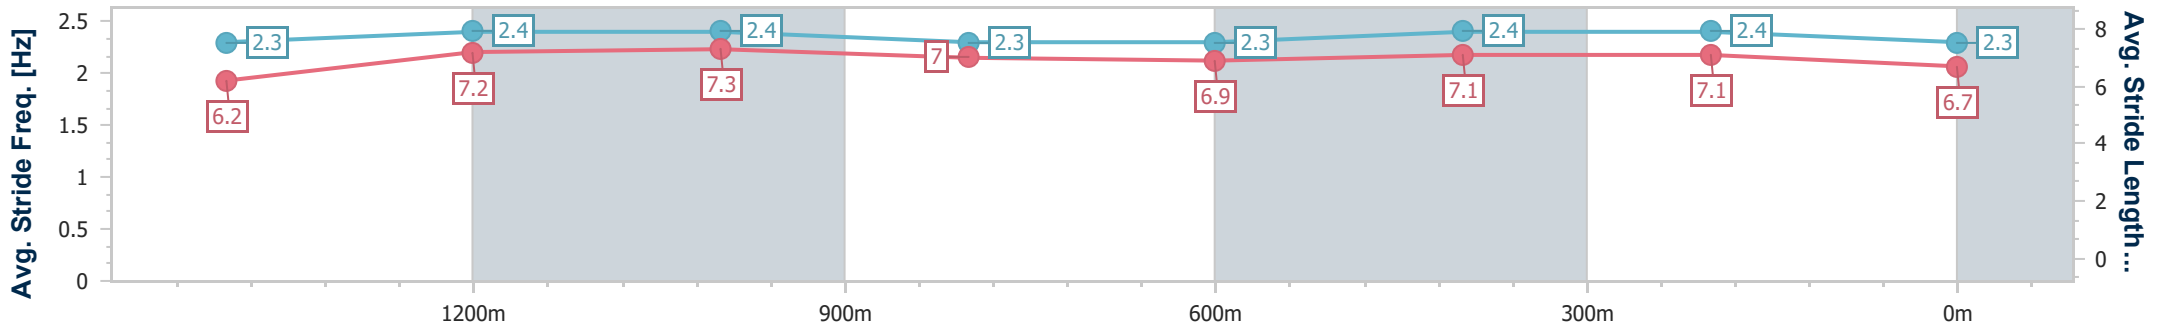

Horse/Jockey Name	Call Me Crazy
Final Rank	9
Fastest Section Time (Section)	0:11.53 (1400m)
Top Speed [km/h] (Section)	64.3 (1400m)
Race State	Finished

Doomben QLD Professional
Race 1: CASCADE Maiden Plate - 1660m
19 June 2024 - 12:01
Track Rating: Good 4, Weather: Fine, Rail Position: +11m Entire

BRISBANE
RACING CLUB

Section	Overall	1400m	1200m	1000m	800m	600m	400m	200m
Section Times	1:43.05 [9] (0:18.39)	1:24.66 [9] (0:11.53)	1:13.13 [9] (0:11.63)	1:01.50 [8] (0:12.50)	0:49.00 [8] (0:12.54)	0:36.46 [8] (0:11.81)	0:24.65 [9] (0:11.58)	0:13.07 [9] (0:13.07)
Average Speed [km/h]	51.1	62.8	62.1	57.8	57.6	61.0	62.0	55.1
Top Speed [km/h]	62.2	64.3	63.4	59.5	60.1	62.2	63.5	60.3
Avg. Dist. to Rail [m]	2.0	1.5	1.8	1.3	0.6	0.6	2.1	2.3
Avg. Stride Freq. [Hz]	2.3	2.4	2.4	2.3	2.3	2.4	2.4	2.3
Avg. Stride Length [m]	6.2	7.2	7.3	7.0	6.9	7.1	7.1	6.7

- [ ] Ranking at each section and finish
- -.-.- No data available at this section
- NA No data available