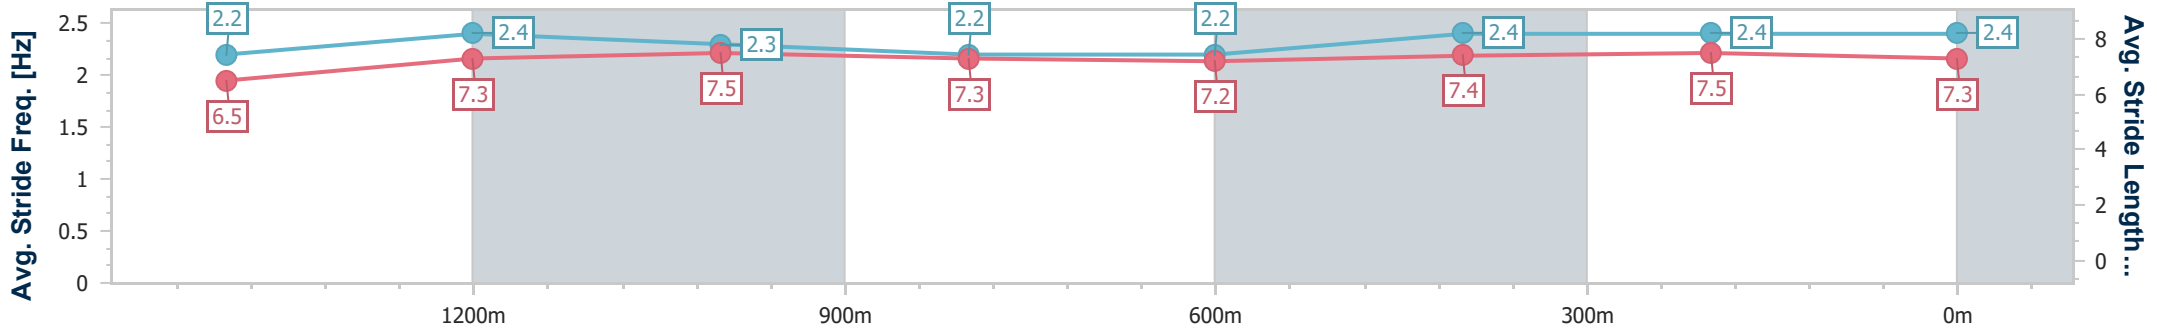

Doomben QLD Professional

Race 1: CASCADE Maiden Plate - 1660m

19 June 2024 - 12:01

Track Rating: Good 4, Weather: Fine, Rail Position: +11m Entire

BRISBANE RACING CLUB

Section	Overall	1400m	1200m	1000m	800m	600m	400m	200m
Section Times	1:40.44 [2] (0:17.92)	1:22.52 [6] (0:11.56)	1:10.96 [7] (0:11.87)	0:59.09 [7] (0:12.50)	0:46.59 [7] (0:12.61)	0:33.98 [7] (0:11.40)	0:22.58 [7] (0:10.92)	0:11.66 [5] (0:11.66)
Average Speed [km/h]	51.6	62.4	60.7	57.9	57.2	63.5	66.2	62.4
Top Speed [km/h]	62.3	63.5	63.1	61.1	58.2	64.6	67.1	66.8
Avg. Dist. to Rail [m]	1.4	0.6	1.5	1.3	0.3	1.0	3.6	5.4
Avg. Stride Freq. [Hz]	2.2	2.4	2.3	2.2	2.2	2.4	2.4	2.4
Avg. Stride Length [m]	6.5	7.3	7.5	7.3	7.2	7.4	7.5	7.3