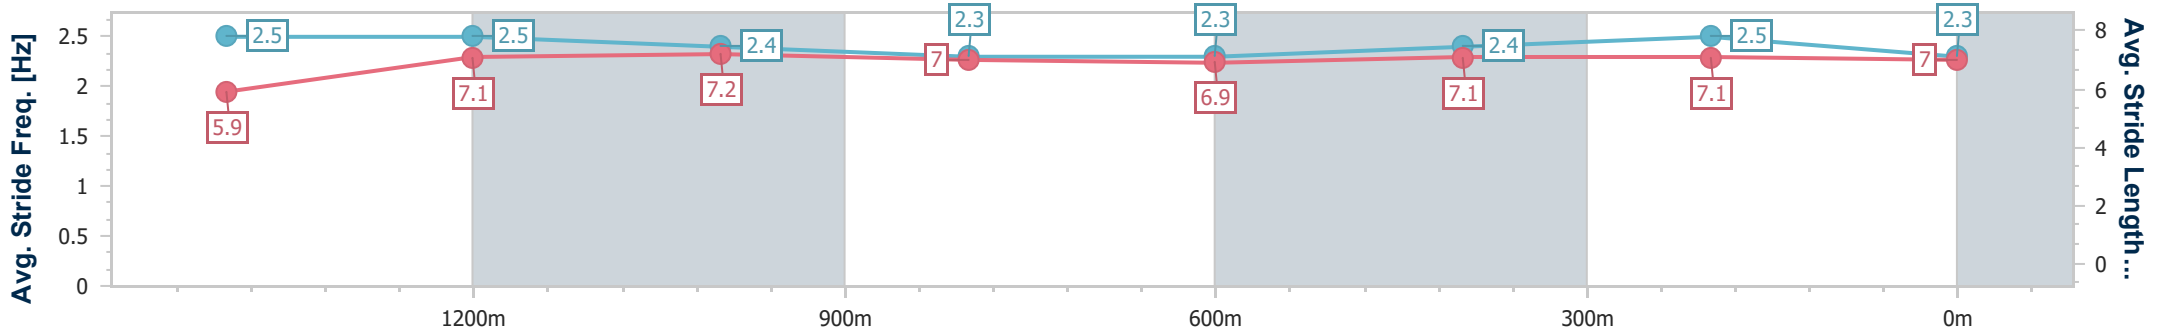

Doomben QLD Professional

Race 1: CASCADE Maiden Plate - 1660m

19 June 2024 - 12:01

Track Rating: Good 4, Weather: Fine, Rail Position: +11m Entire

BRISBANE RACING CLUB

Section	Overall	1400m	1200m	1000m	800m	600m	400m	200m
Section Times	1:41.14 [6] (0:17.43)	1:23.71 [3] (0:11.43)	1:12.28 [3] (0:11.90)	1:00.38 [2] (0:12.40)	0:47.98 [2] (0:12.62)	0:35.36 [3] (0:11.71)	0:23.65 [3] (0:11.40)	0:12.25 [6] (0:12.25)
Average Speed [km/h]	53.7	63.4	60.6	58.2	57.2	61.5	62.8	58.6
Top Speed [km/h]	64.5	65.1	62.8	59.8	59.0	63.3	64.2	62.5
Avg. Dist. to Rail [m]	0.5	1.1	2.1	1.7	0.6	0.9	1.2	1.4
Avg. Stride Freq. [Hz]	2.5	2.5	2.4	2.3	2.3	2.4	2.5	2.3
Avg. Stride Length [m]	5.9	7.1	7.2	7.0	6.9	7.1	7.1	7.0

- [] Ranking at each section and finish
- .-.- No data available at this section
- NA No data available

Horse/Jockey Name	Eastown
Final Rank	7
Fastest Section Time (Section)	0:11.43 (400m)
Top Speed [km/h] (Section)	65.2 (400m)
Race State	Finished