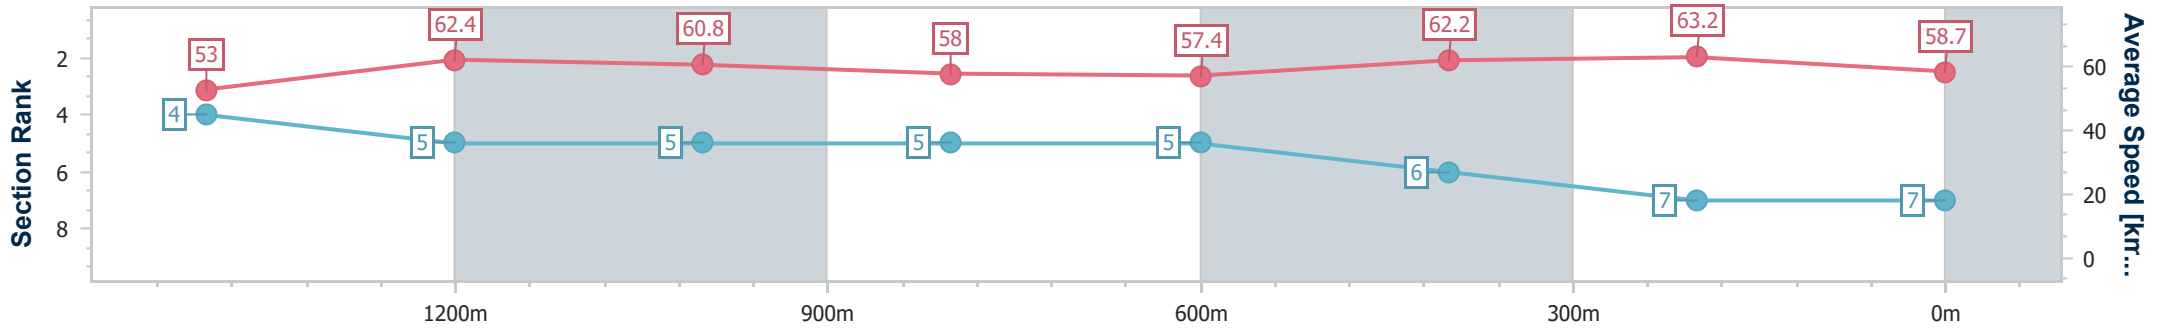

Doomben QLD Professional

Race 1: CASCADE Maiden Plate - 1660m

19 June 2024 - 12:01

Track Rating: Good 4, Weather: Fine, Rail Position: +11m Entire

BRISBANE RACING CLUB

Section	Overall	1400m	1200m	1000m	800m	600m	400m	200m
Section Times	1:41.35 [7] (0:17.63)	1:23.72 [4] (0:11.57)	1:12.15 [5] (0:11.85)	1:00.30 [5] (0:12.45)	0:47.85 [5] (0:12.59)	0:35.26 [5] (0:11.57)	0:23.69 [6] (0:11.43)	0:12.26 [7] (0:12.26)
Average Speed [km/h]	53.0	62.4	60.8	58.0	57.4	62.2	63.2	58.7
Top Speed [km/h]	64.7	64.9	61.9	59.8	59.6	64.9	65.2	61.6
Avg. Dist. to Rail [m]	1.6	0.4	1.4	1.4	0.3	0.3	2.4	3.7
Avg. Stride Freq. [Hz]	2.1	2.2	2.2	2.1	2.1	2.2	2.2	2.2
Avg. Stride Length [m]	6.9	7.8	7.8	7.6	7.5	7.8	7.8	7.7