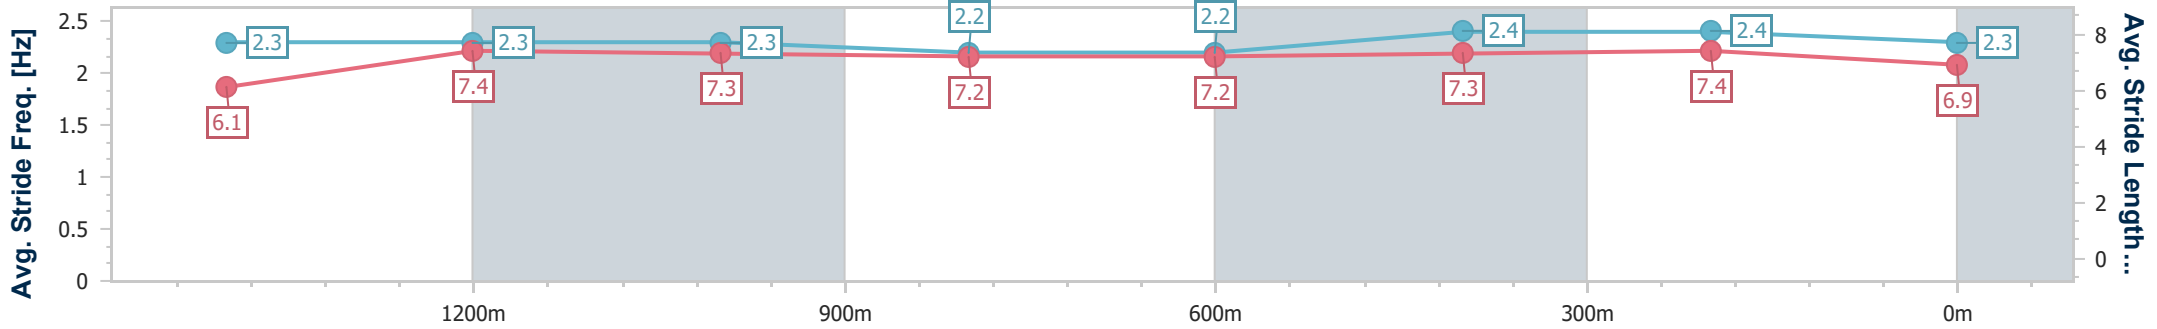

Horse/Jockey Name	Eneshi
Final Rank	8
Fastest Section Time (Section)	0:11.30 (400m)
Top Speed [km/h] (Section)	65.5 (400m)
Race State	Finished

Doomben QLD Professional
Race 1: CASCADE Maiden Plate - 1660m
19 June 2024 - 12:01
Track Rating: Good 4, Weather: Fine, Rail Position: +11m Entire

BRISBANE
RACING CLUB

Section	Overall	1400m	1200m	1000m	800m	600m	400m	200m
Section Times	1:42.20 [8] (0:18.20)	1:24.00 [8] (0:11.55)	1:12.45 [8] (0:11.87)	1:00.58 [9] (0:12.48)	0:48.10 [9] (0:12.66)	0:35.44 [9] (0:11.60)	0:23.84 [8] (0:11.30)	0:12.54 [8] (0:12.54)
Average Speed [km/h]	51.4	62.3	60.5	58.1	57.2	62.1	63.7	57.4
Top Speed [km/h]	63.1	63.9	62.2	59.9	58.9	64.2	65.5	61.4
Avg. Dist. to Rail [m]	2.1	0.9	2.0	1.8	1.4	0.7	0.9	0.3
Avg. Stride Freq. [Hz]	2.3	2.3	2.3	2.2	2.2	2.4	2.4	2.3
Avg. Stride Length [m]	6.1	7.4	7.3	7.2	7.2	7.3	7.4	6.9

- [ ] Ranking at each section and finish
- -.-.- No data available at this section
- NA No data available