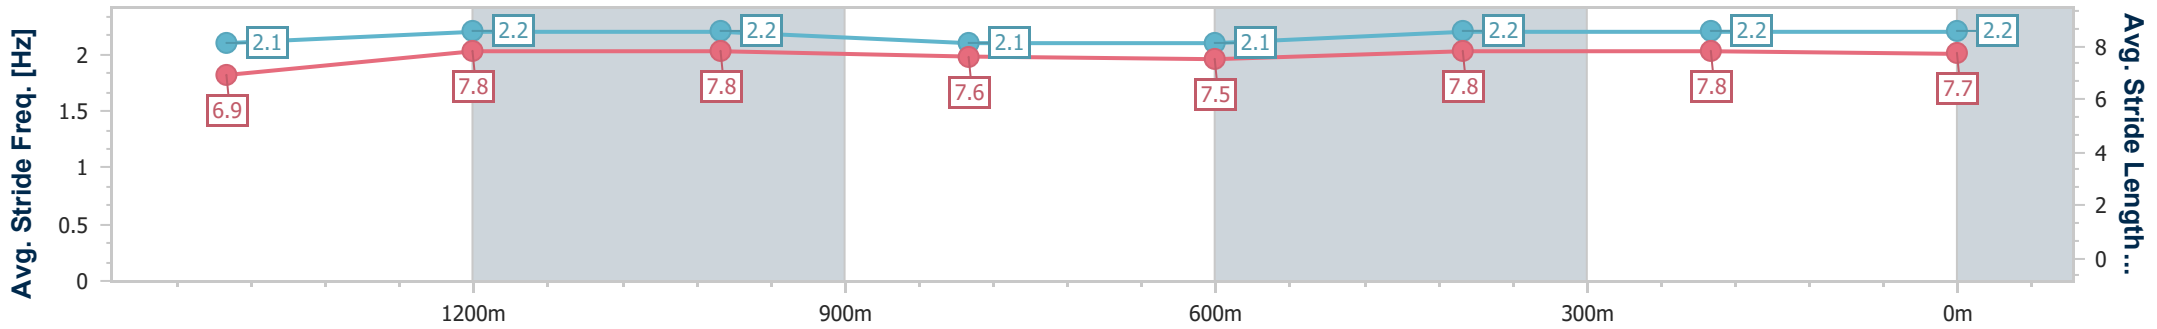

Doomben QLD Professional

Race 1: CASCADE Maiden Plate - 1660m

19 June 2024 - 12:01

Track Rating: Good 4, Weather: Fine, Rail Position: +11m Entire

BRISBANE RACING CLUB

Section	Overall	1400m	1200m	1000m	800m	600m	400m	200m
Section Times	1:41.35 [7] (0:17.63)	1:23.72 [4] (0:11.57)	1:12.15 [5] (0:11.85)	1:00.30 [5] (0:12.45)	0:47.85 [5] (0:12.59)	0:35.26 [5] (0:11.57)	0:23.69 [6] (0:11.43)	0:12.26 [7] (0:12.26)
Average Speed [km/h]	53.0	62.4	60.8	58.0	57.4	62.2	63.2	58.7
Top Speed [km/h]	64.7	64.9	61.9	59.8	59.6	64.9	65.2	61.6
Avg. Dist. to Rail [m]	1.6	0.4	1.4	1.4	0.3	0.3	2.4	3.7
Avg. Stride Freq. [Hz]	2.1	2.2	2.2	2.1	2.1	2.2	2.2	2.2
Avg. Stride Length [m]	6.9	7.8	7.8	7.6	7.5	7.8	7.8	7.7