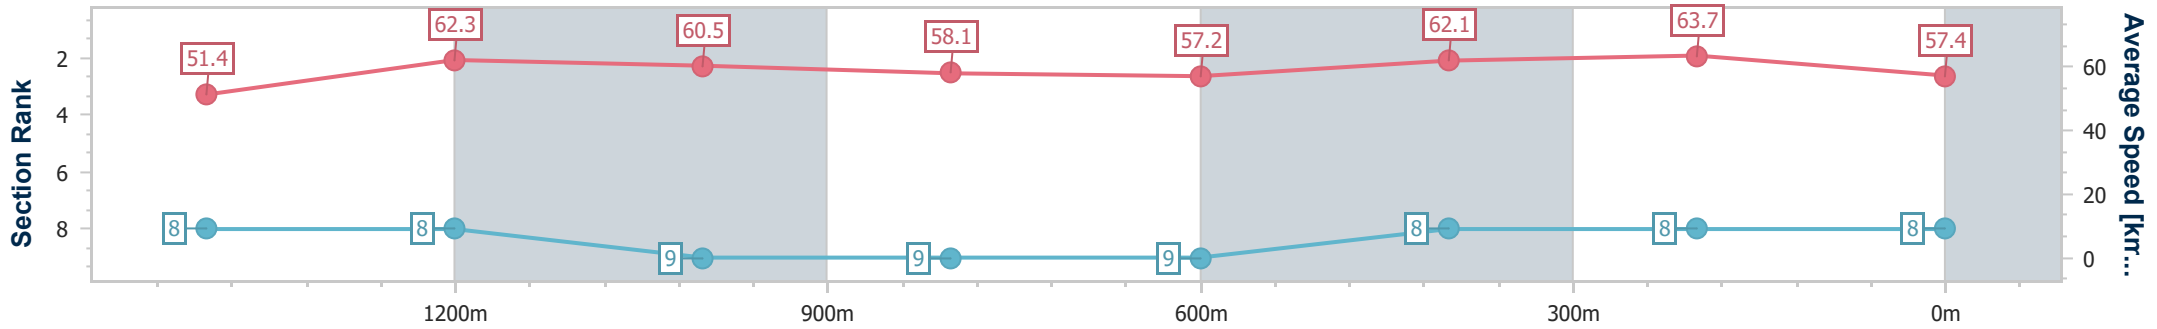

Horse/Jockey Name	Eneshi
Final Rank	8
Fastest Section Time (Section)	0:11.30 (400m)
Top Speed [km/h] (Section)	65.5 (400m)
Race State	Finished

Doomben QLD Professional
Race 1: CASCADE Maiden Plate - 1660m
19 June 2024 - 12:01
Track Rating: Good 4, Weather: Fine, Rail Position: +11m Entire

BRISBANE
RACING CLUB

Section	Overall	1400m	1200m	1000m	800m	600m	400m	200m
Section Times	1:42.20 [8] (0:18.20)	1:24.00 [8] (0:11.55)	1:12.45 [8] (0:11.87)	1:00.58 [9] (0:12.48)	0:48.10 [9] (0:12.66)	0:35.44 [9] (0:11.60)	0:23.84 [8] (0:11.30)	0:12.54 [8] (0:12.54)
Average Speed [km/h]	51.4	62.3	60.5	58.1	57.2	62.1	63.7	57.4
Top Speed [km/h]	63.1	63.9	62.2	59.9	58.9	64.2	65.5	61.4
Avg. Dist. to Rail [m]	2.1	0.9	2.0	1.8	1.4	0.7	0.9	0.3
Avg. Stride Freq. [Hz]	2.3	2.3	2.3	2.2	2.2	2.4	2.4	2.3
Avg. Stride Length [m]	6.1	7.4	7.3	7.2	7.2	7.3	7.4	6.9

- [ ] Ranking at each section and finish
- -.-.- No data available at this section
- NA No data available