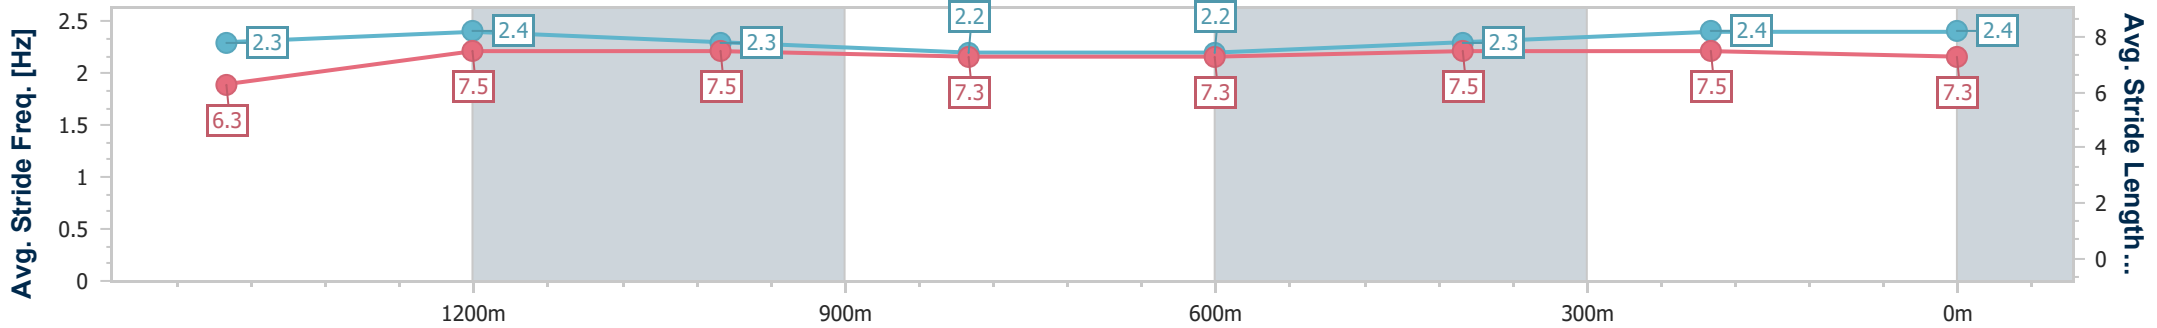

Doomben QLD Professional

Race 1: CASCADE Maiden Plate - 1660m

19 June 2024 - 12:01

Track Rating: Good 4, Weather: Fine, Rail Position: +11m Entire

BRISBANE RACING CLUB

Section	Overall	1400m	1200m	1000m	800m	600m	400m	200m
Section Times	1:40.53 [4] (0:17.97)	1:22.56 [7] (0:11.30)	1:11.26 [6] (0:11.85)	0:59.41 [6] (0:12.49)	0:46.92 [6] (0:12.56)	0:34.36 [6] (0:11.48)	0:22.88 [5] (0:11.03)	0:11.85 [3] (0:11.85)
Average Speed [km/h]	52.1	64.3	60.7	58.1	57.6	62.8	65.3	60.9
Top Speed [km/h]	63.9	65.3	62.7	59.2	61.6	65.2	66.7	65.2
Avg. Dist. to Rail [m]	2.9	1.7	2.4	2.4	1.1	0.4	3.0	3.6
Avg. Stride Freq. [Hz]	2.3	2.4	2.3	2.2	2.2	2.3	2.4	2.4
Avg. Stride Length [m]	6.3	7.5	7.5	7.3	7.3	7.5	7.5	7.3