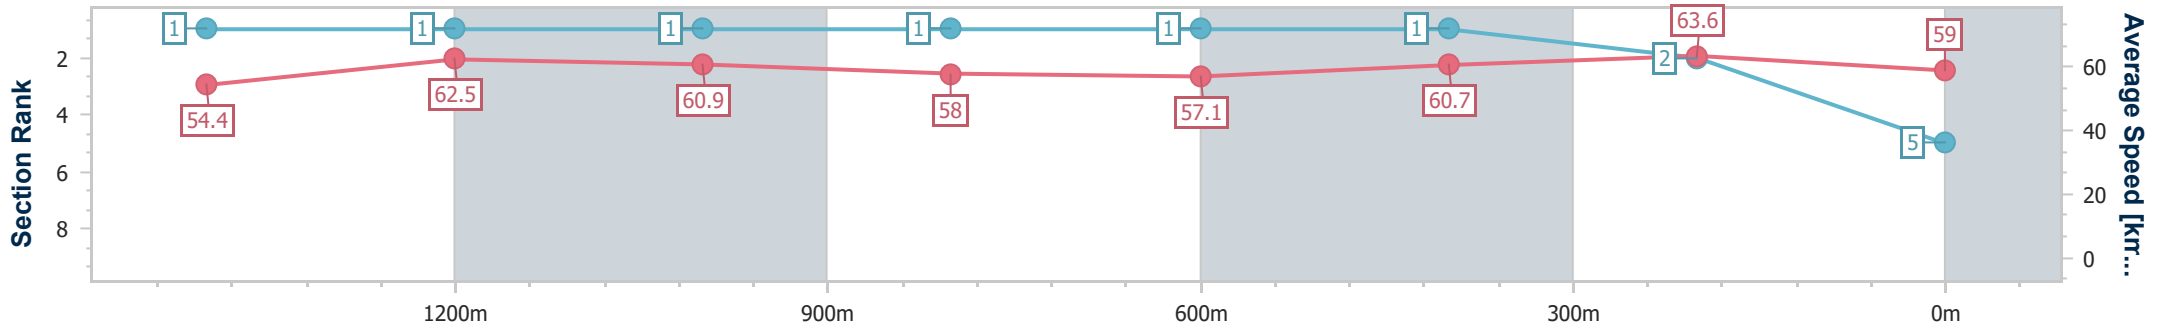

Doomben QLD Professional

Race 1: CASCADE Maiden Plate - 1660m

19 June 2024 - 12:01

Track Rating: Good 4, Weather: Fine, Rail Position: +11m Entire

BRISBANE RACING CLUB

Section	Overall	1400m	1200m	1000m	800m	600m	400m	200m
Section Times	1:40.81 [5] (0:17.17)	1:23.64 [1] (0:11.51)	1:12.13 [1] (0:11.86)	1:00.27 [1] (0:12.34)	0:47.93 [1] (0:12.62)	0:35.31 [1] (0:11.84)	0:23.47 [1] (0:11.30)	0:12.17 [2] (0:12.17)
Average Speed [km/h]	54.4	62.5	60.9	58.0	57.1	60.7	63.6	59.0
Top Speed [km/h]	65.1	64.9	61.9	60.0	59.3	62.9	64.7	62.3
Avg. Dist. to Rail [m]	1.2	0.3	0.2	0.3	0.2	0.6	1.6	3.8
Avg. Stride Freq. [Hz]	2.3	2.3	2.2	2.1	2.1	2.2	2.3	2.2
Avg. Stride Length [m]	6.5	7.7	7.8	7.6	7.5	7.6	7.7	7.5

- [] Ranking at each section and finish
- .-.- No data available at this section
- NA No data available

Horse/Jockey Name	Pintura Rosa
Final Rank	6
Fastest Section Time (Section)	0:11.40 (400m)
Top Speed [km/h] (Section)	65.1 (1400m)
Race State	Finished