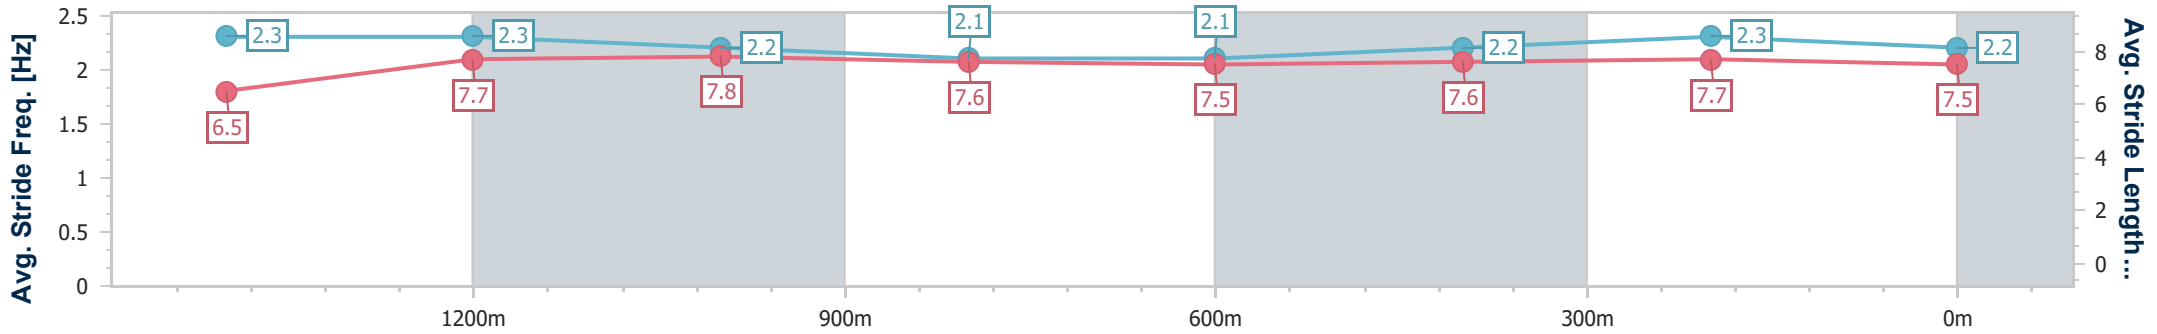

Doomben QLD Professional

Race 1: CASCADE Maiden Plate - 1660m

19 June 2024 - 12:01

Track Rating: Good 4, Weather: Fine, Rail Position: +11m Entire

BRISBANE RACING CLUB

Section	Overall	1400m	1200m	1000m	800m	600m	400m	200m
Section Times	1:40.81 [5] (0:17.17)	1:23.64 [1] (0:11.51)	1:12.13 [1] (0:11.86)	1:00.27 [1] (0:12.34)	0:47.93 [1] (0:12.62)	0:35.31 [1] (0:11.84)	0:23.47 [1] (0:11.30)	0:12.17 [2] (0:12.17)
Average Speed [km/h]	54.4	62.5	60.9	58.0	57.1	60.7	63.6	59.0
Top Speed [km/h]	65.1	64.9	61.9	60.0	59.3	62.9	64.7	62.3
Avg. Dist. to Rail [m]	1.2	0.3	0.2	0.3	0.2	0.6	1.6	3.8
Avg. Stride Freq. [Hz]	2.3	2.3	2.2	2.1	2.1	2.2	2.3	2.2
Avg. Stride Length [m]	6.5	7.7	7.8	7.6	7.5	7.6	7.7	7.5

- [] Ranking at each section and finish
- .-.- No data available at this section
- NA No data available

Horse/Jockey Name	Pintura Rosa
Final Rank	6
Fastest Section Time (Section)	0:11.40 (400m)
Top Speed [km/h] (Section)	65.1 (1400m)
Race State	Finished