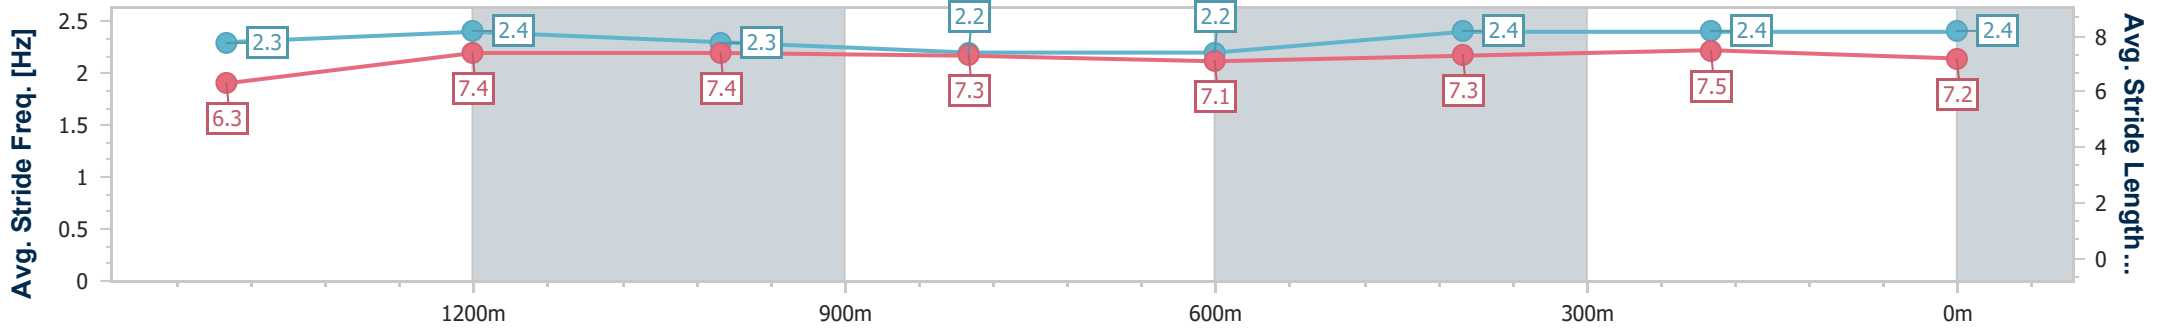

19 June 2024 - 12:01

Track Rating: Good 4, Weather: Fine, Rail Position: +11m Entire

BRISBANE RACING CLUB

Section	Overall	1400m	1200m	1000m	800m	600m	400m	200m
Section Times	1:40.30 [1] (0:17.73)	1:22.57 [5] (0:11.37)	1:11.20 [4] (0:11.90)	0:59.30 [4] (0:12.38)	0:46.92 [4] (0:12.54)	0:34.38 [4] (0:11.51)	0:22.87 [2] (0:11.13)	0:11.74 [1] (0:11.74)
Average Speed [km/h]	52.7	63.6	60.5	58.2	57.7	62.9	64.8	61.2
Top Speed [km/h]	63.6	65.3	62.3	59.3	60.5	65.8	66.0	64.4
Avg. Dist. to Rail [m]	0.8	0.5	1.4	1.3	0.9	0.8	1.9	3.9
Avg. Stride Freq. [Hz]	2.3	2.4	2.3	2.2	2.2	2.4	2.4	2.4
Avg. Stride Length [m]	6.3	7.4	7.4	7.3	7.1	7.3	7.5	7.2