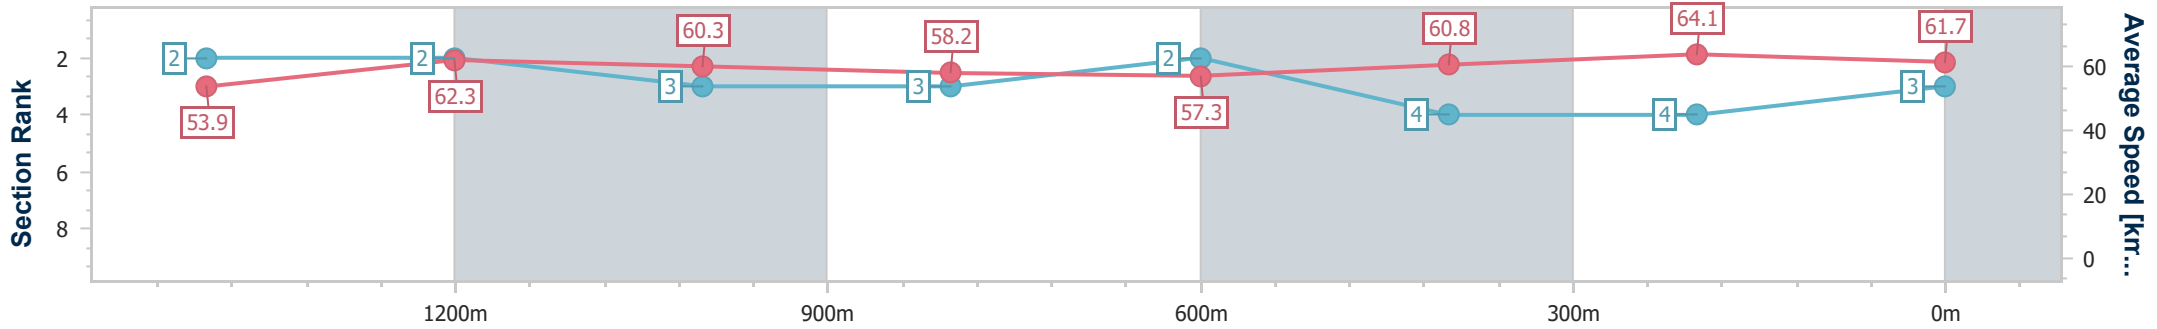

Doomben QLD Professional

Race 1: CASCADE Maiden Plate - 1660m

19 June 2024 - 12:01

Track Rating: Good 4, Weather: Fine, Rail Position: +11m Entire

BRISBANE RACING CLUB

Section	Overall	1400m	1200m	1000m	800m	600m	400m	200m
Section Times	1:40.45 [3] (0:17.31)	1:23.14 [2] (0:11.54)	1:11.60 [2] (0:11.93)	0:59.67 [3] (0:12.39)	0:47.28 [3] (0:12.58)	0:34.70 [2] (0:11.77)	0:22.93 [4] (0:11.25)	0:11.68 [4] (0:11.68)
Average Speed [km/h]	53.9	62.3	60.3	58.2	57.3	60.8	64.1	61.7
Top Speed [km/h]	64.2	64.2	61.0	59.6	59.0	62.1	64.9	65.0
Avg. Dist. to Rail [m]	1.5	0.8	0.7	0.4	0.3	0.6	1.4	2.5
Avg. Stride Freq. [Hz]	2.4	2.3	2.2	2.2	2.2	2.3	2.4	2.4
Avg. Stride Length [m]	6.3	7.6	7.5	7.4	7.3	7.3	7.3	7.2