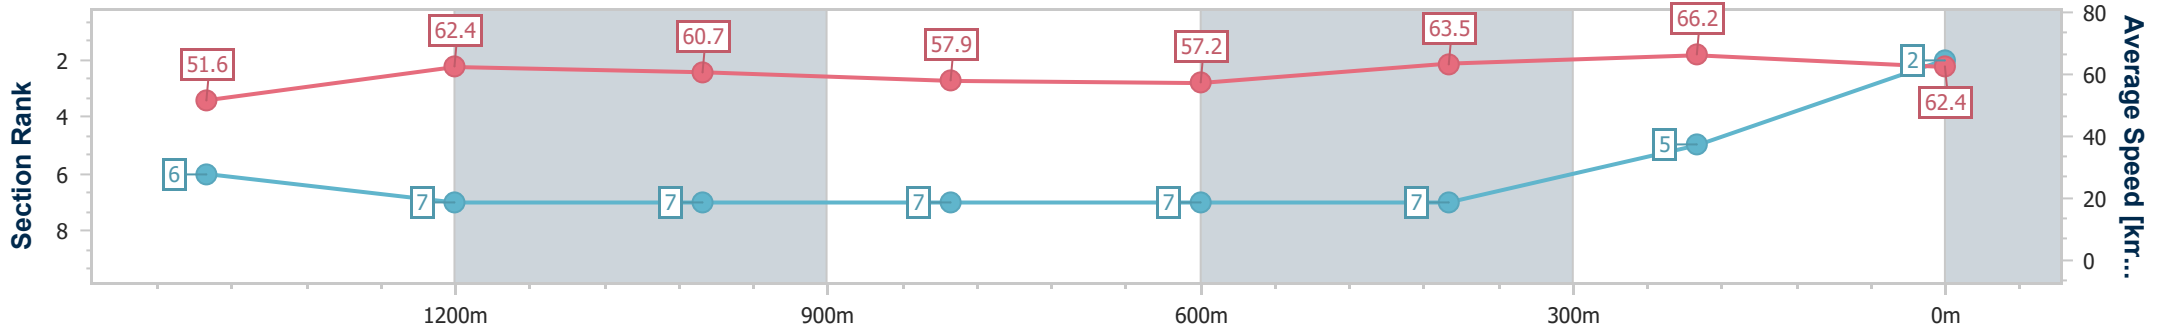

Doomben QLD Professional

Race 1: CASCADE Maiden Plate - 1660m

19 June 2024 - 12:01

Track Rating: Good 4, Weather: Fine, Rail Position: +11m Entire

BRISBANE RACING CLUB

Section	Overall	1400m	1200m	1000m	800m	600m	400m	200m
Section Times	1:40.44 [2] (0:17.92)	1:22.52 [6] (0:11.56)	1:10.96 [7] (0:11.87)	0:59.09 [7] (0:12.50)	0:46.59 [7] (0:12.61)	0:33.98 [7] (0:11.40)	0:22.58 [7] (0:10.92)	0:11.66 [5] (0:11.66)
Average Speed [km/h]	51.6	62.4	60.7	57.9	57.2	63.5	66.2	62.4
Top Speed [km/h]	62.3	63.5	63.1	61.1	58.2	64.6	67.1	66.8
Avg. Dist. to Rail [m]	1.4	0.6	1.5	1.3	0.3	1.0	3.6	5.4
Avg. Stride Freq. [Hz]	2.2	2.4	2.3	2.2	2.2	2.4	2.4	2.4
Avg. Stride Length [m]	6.5	7.3	7.5	7.3	7.2	7.4	7.5	7.3