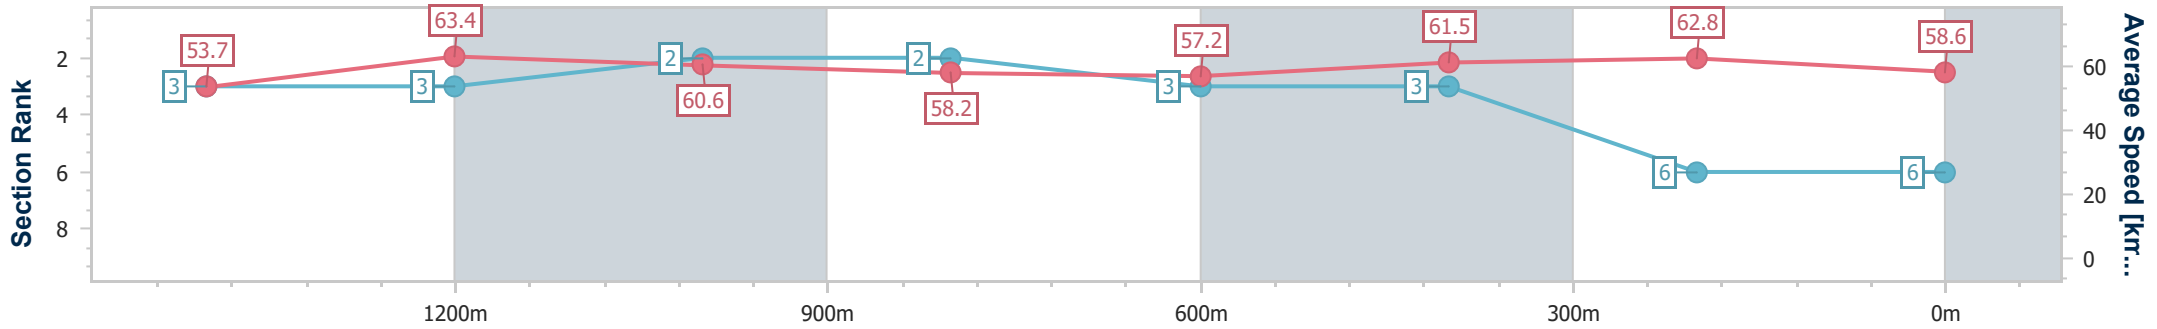

Doomben QLD Professional

Race 1: CASCADE Maiden Plate - 1660m

19 June 2024 - 12:01

Track Rating: Good 4, Weather: Fine, Rail Position: +11m Entire

BRISBANE RACING CLUB

Section	Overall	1400m	1200m	1000m	800m	600m	400m	200m
Section Times	1:41.14 [6] (0:17.43)	1:23.71 [3] (0:11.43)	1:12.28 [3] (0:11.90)	1:00.38 [2] (0:12.40)	0:47.98 [2] (0:12.62)	0:35.36 [3] (0:11.71)	0:23.65 [3] (0:11.40)	0:12.25 [6] (0:12.25)
Average Speed [km/h]	53.7	63.4	60.6	58.2	57.2	61.5	62.8	58.6
Top Speed [km/h]	64.5	65.1	62.8	59.8	59.0	63.3	64.2	62.5
Avg. Dist. to Rail [m]	0.5	1.1	2.1	1.7	0.6	0.9	1.2	1.4
Avg. Stride Freq. [Hz]	2.5	2.5	2.4	2.3	2.3	2.4	2.5	2.3
Avg. Stride Length [m]	5.9	7.1	7.2	7.0	6.9	7.1	7.1	7.0