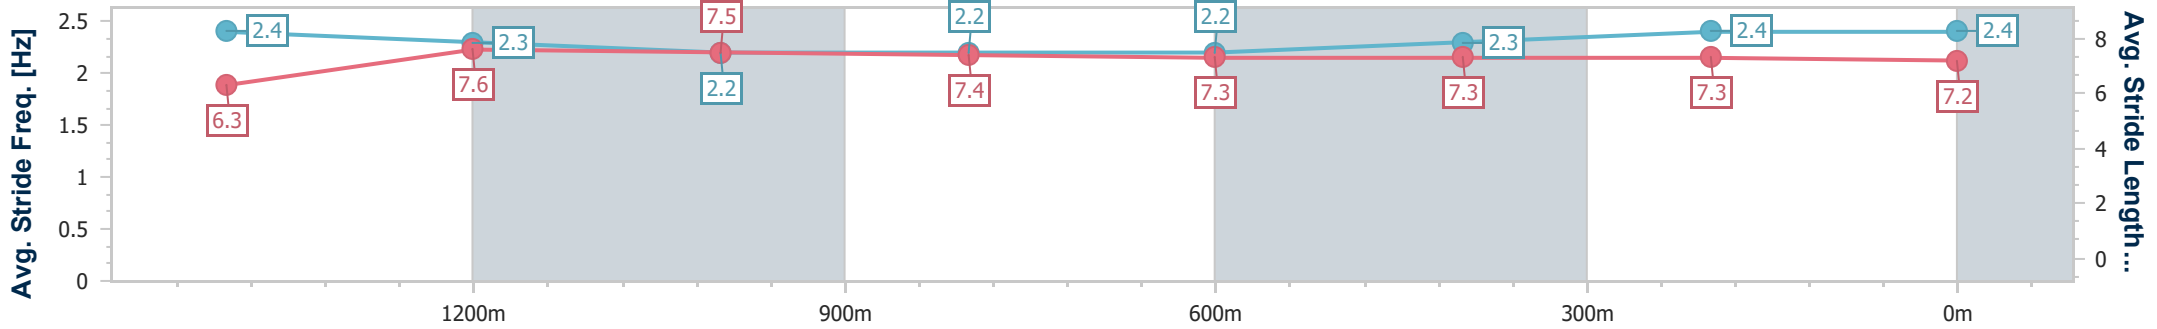

Doomben QLD Professional

Race 1: CASCADE Maiden Plate - 1660m

19 June 2024 - 12:01

Track Rating: Good 4, Weather: Fine, Rail Position: +11m Entire

BRISBANE RACING CLUB

Section	Overall	1400m	1200m	1000m	800m	600m	400m	200m
Section Times	1:40.45 [3] (0:17.31)	1:23.14 [2] (0:11.54)	1:11.60 [2] (0:11.93)	0:59.67 [3] (0:12.39)	0:47.28 [3] (0:12.58)	0:34.70 [2] (0:11.77)	0:22.93 [4] (0:11.25)	0:11.68 [4] (0:11.68)
Average Speed [km/h]	53.9	62.3	60.3	58.2	57.3	60.8	64.1	61.7
Top Speed [km/h]	64.2	64.2	61.0	59.6	59.0	62.1	64.9	65.0
Avg. Dist. to Rail [m]	1.5	0.8	0.7	0.4	0.3	0.6	1.4	2.5
Avg. Stride Freq. [Hz]	2.4	2.3	2.2	2.2	2.2	2.3	2.4	2.4
Avg. Stride Length [m]	6.3	7.6	7.5	7.4	7.3	7.3	7.3	7.2