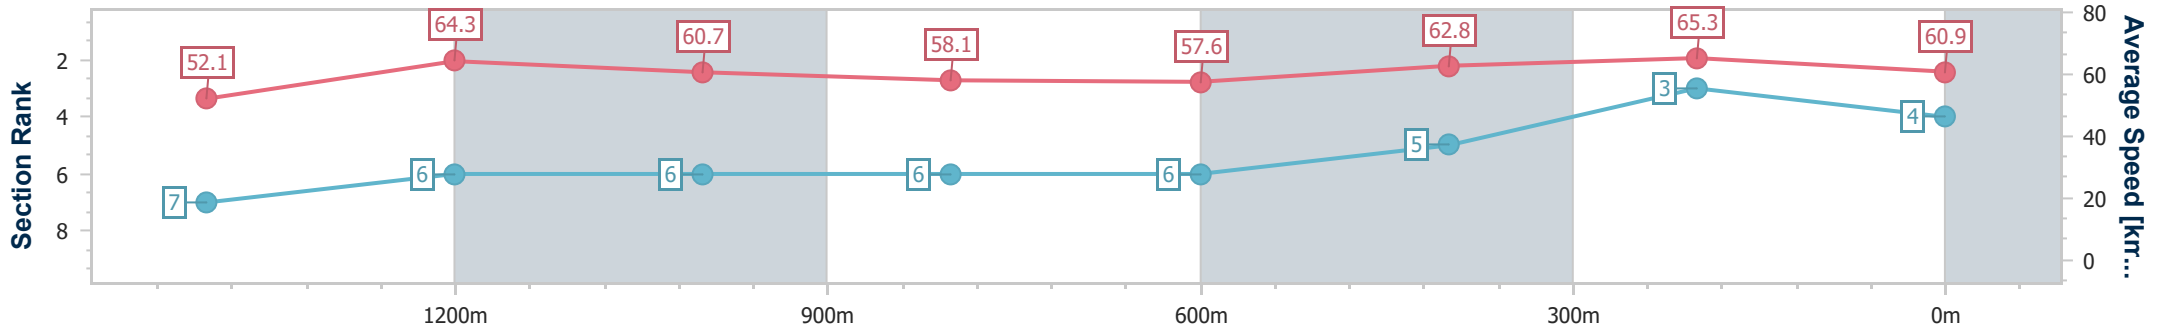

Doomben QLD Professional

Race 1: CASCADE Maiden Plate - 1660m

19 June 2024 - 12:01

Track Rating: Good 4, Weather: Fine, Rail Position: +11m Entire

BRISBANE RACING CLUB

Section	Overall	1400m	1200m	1000m	800m	600m	400m	200m
Section Times	1:40.53 [4] (0:17.97)	1:22.56 [7] (0:11.30)	1:11.26 [6] (0:11.85)	0:59.41 [6] (0:12.49)	0:46.92 [6] (0:12.56)	0:34.36 [6] (0:11.48)	0:22.88 [5] (0:11.03)	0:11.85 [3] (0:11.85)
Average Speed [km/h]	52.1	64.3	60.7	58.1	57.6	62.8	65.3	60.9
Top Speed [km/h]	63.9	65.3	62.7	59.2	61.6	65.2	66.7	65.2
Avg. Dist. to Rail [m]	2.9	1.7	2.4	2.4	1.1	0.4	3.0	3.6
Avg. Stride Freq. [Hz]	2.3	2.4	2.3	2.2	2.2	2.3	2.4	2.4
Avg. Stride Length [m]	6.3	7.5	7.5	7.3	7.3	7.5	7.5	7.3