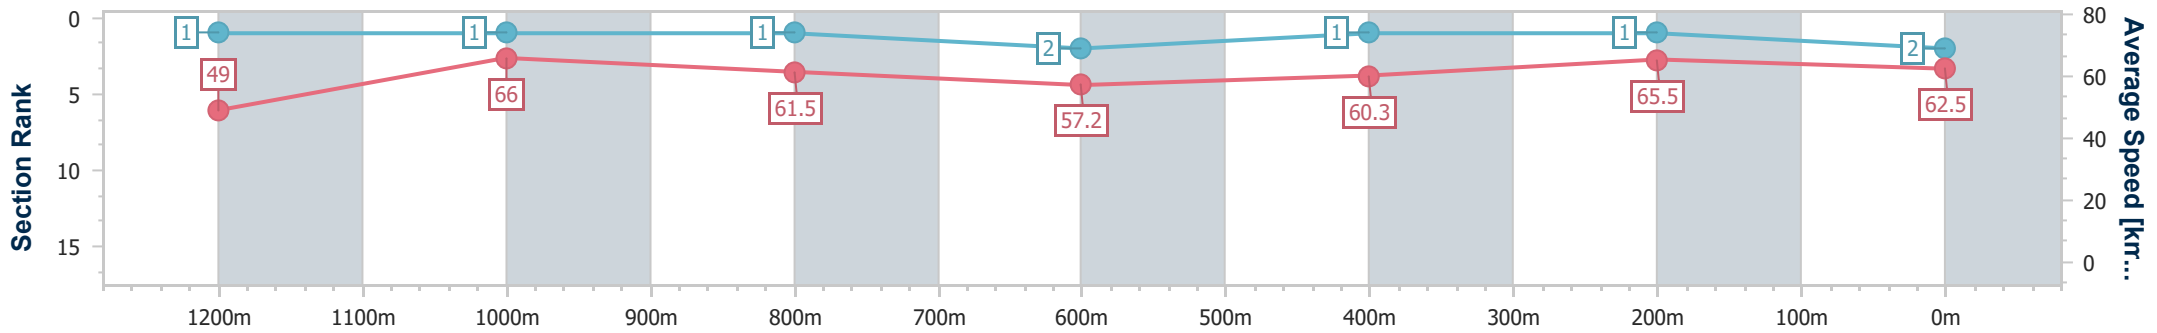

Doomben QLD Professional

Race 2: XXXX Maiden Handicap - 1350m

19 June 2024 - 12:38

Track Rating: Good 4, Weather: Fine, Rail Position: +11m Entire

BRISBANE RACING CLUB

Section	Overall	1200m	1000m	800m	600m	400m	200m
Section Times	1:20.51 [2] (0:11.00)	1:09.51 [1] (0:10.90)	0:58.61 [1] (0:11.75)	0:46.86 [1] (0:12.53)	0:34.33 [2] (0:11.89)	0:22.44 [1] (0:10.92)	0:11.52 [1] (0:11.52)
Average Speed [km/h]	49.0	66.0	61.5	57.2	60.3	65.5	62.5
Top Speed [km/h]	65.6	66.8	64.0	58.9	63.4	67.1	65.6
Avg. Dist. to Rail [m]	1.6	0.1	0.2	0.2	1.2	2.0	2.0
Avg. Stride Freq. [Hz]	2.3	2.4	2.3	2.2	2.3	2.4	2.4
Avg. Stride Length [m]	5.9	7.6	7.5	7.2	7.4	7.6	7.4