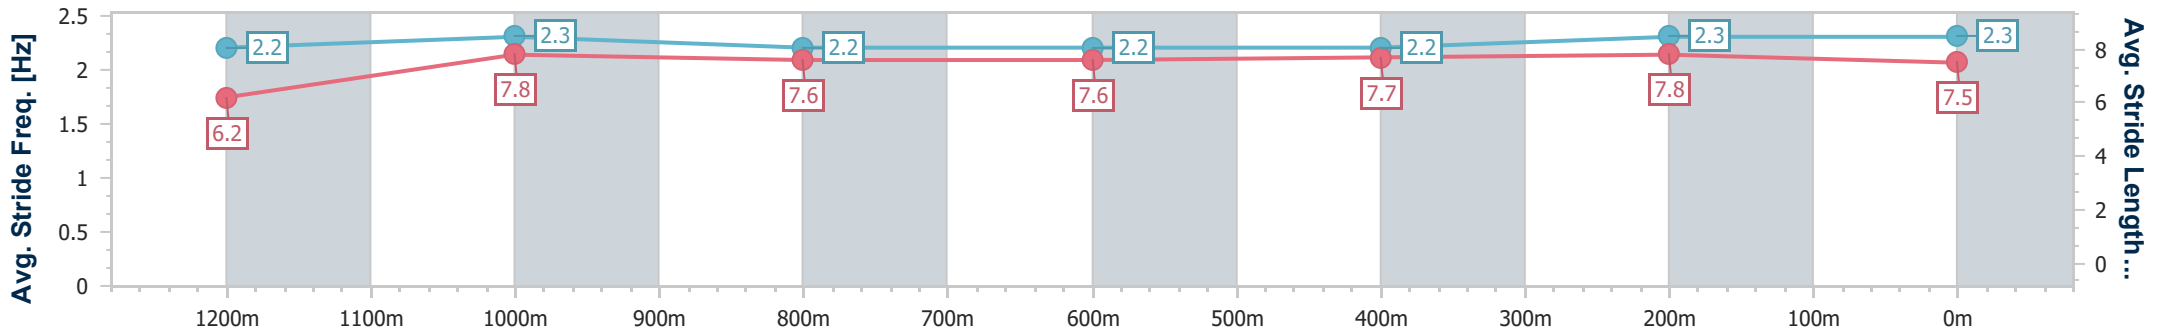

Horse/Jockey Name	Binghamton
Final Rank	6
Fastest Section Time (Section)	0:11.02 (400m)
Top Speed [km/h] (Section)	67.7 (400m)
Race State	Finished

Doomben QLD Professional
Race 2: XXXX Maiden Handicap - 1350m
19 June 2024 - 12:38
Track Rating: Good 4, Weather: Fine, Rail Position: +11m Entire

BRISBANE
RACING CLUB

Section	Overall	1200m	1000m	800m	600m	400m	200m
Section Times	1:21.21 [6] (0:11.04)	1:10.17 [2] (0:11.09)	0:59.08 [3] (0:11.86)	0:47.22 [4] (0:12.43)	0:34.79 [5] (0:11.96)	0:22.83 [5] (0:11.02)	0:11.81 [4] (0:11.81)
Average Speed [km/h]	48.9	65.2	61.3	58.9	60.9	65.3	61.0
Top Speed [km/h]	64.5	66.3	64.9	60.3	62.9	67.7	64.7
Avg. Dist. to Rail [m]	2.2	1.4	3.3	3.7	2.1	0.3	0.9
Avg. Stride Freq. [Hz]	2.2	2.3	2.2	2.2	2.2	2.3	2.3
Avg. Stride Length [m]	6.2	7.8	7.6	7.6	7.7	7.8	7.5

- [ ] Ranking at each section and finish
- -.-.- No data available at this section
- NA No data available