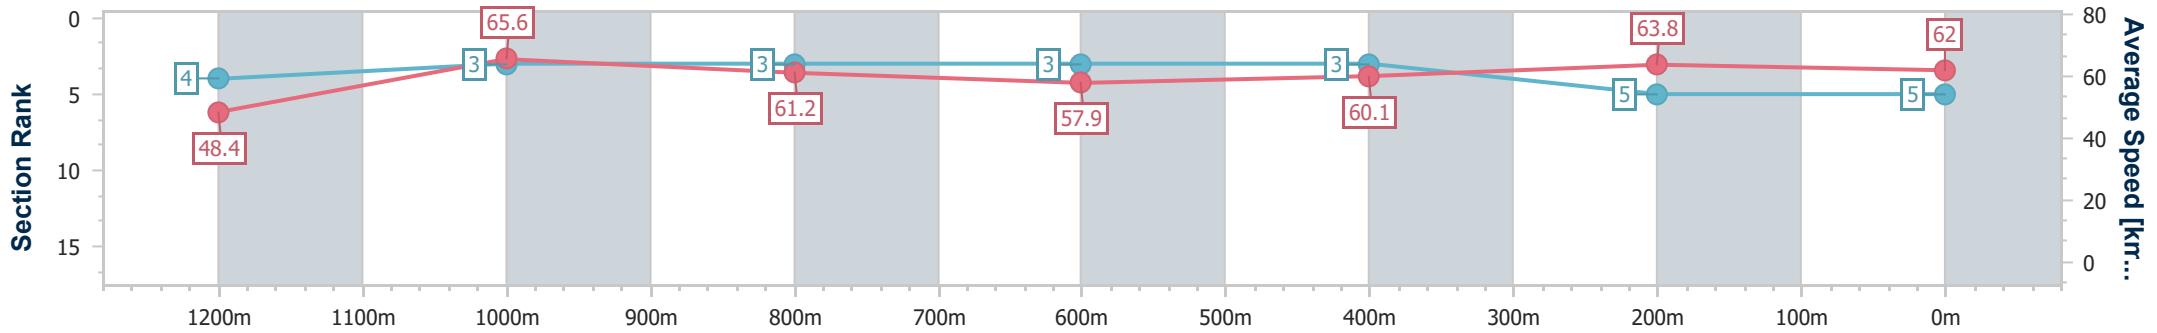

Horse/Jockey Name	Stealing Souls
Final Rank	5
Fastest Section Time (Section)	0:10.95 (1200m)
Top Speed [km/h] (Section)	66.7 (1200m)
Race State	Finished

Doomben QLD Professional
Race 2: XXXX Maiden Handicap - 1350m
19 June 2024 - 12:38
Track Rating: Good 4, Weather: Fine, Rail Position: +11m Entire

BRISBANE
RACING CLUB

Section	Overall	1200m	1000m	800m	600m	400m	200m
Section Times	1:21.08 [5] (0:11.18)	1:09.90 [4] (0:10.95)	0:58.95 [3] (0:11.76)	0:47.19 [3] (0:12.42)	0:34.77 [3] (0:11.91)	0:22.86 [3] (0:11.26)	0:11.60 [5] (0:11.60)
Average Speed [km/h]	48.4	65.6	61.2	57.9	60.1	63.8	62.0
Top Speed [km/h]	63.8	66.7	65.7	59.2	61.7	65.7	64.4
Avg. Dist. to Rail [m]	0.6	0.2	0.2	0.6	1.0	0.7	1.9
Avg. Stride Freq. [Hz]	2.1	2.3	2.2	2.1	2.2	2.3	2.3
Avg. Stride Length [m]	6.3	8.1	7.8	7.6	7.7	7.8	7.6

- [ ] Ranking at each section and finish
- -.-.- No data available at this section
- NA No data available