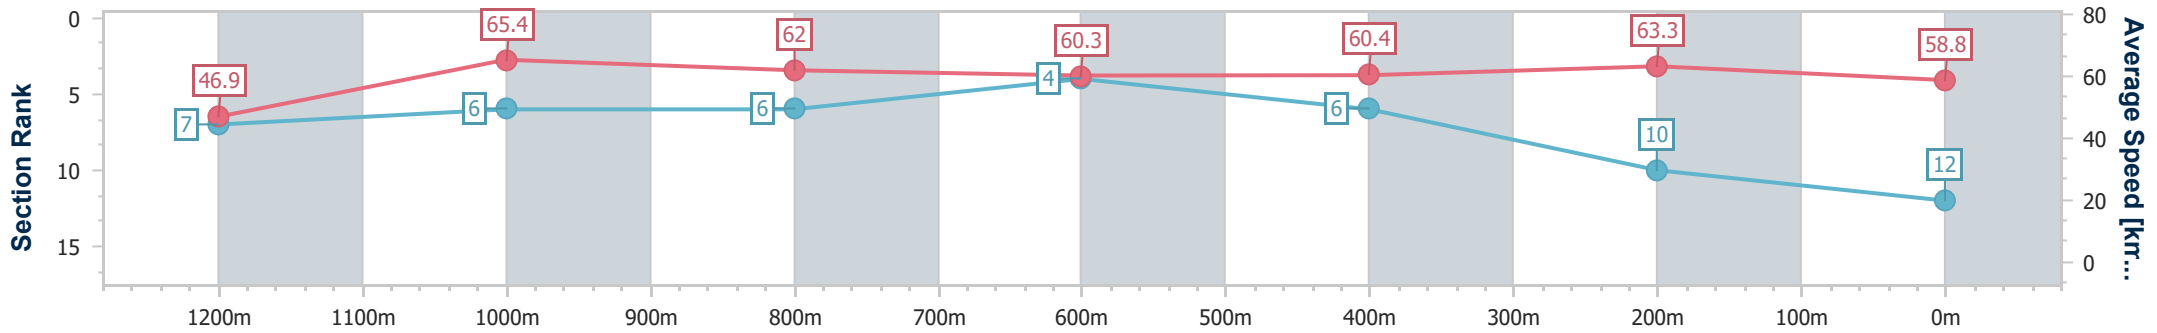

Horse/Jockey Name	Valley Of Owls
Final Rank	12
Fastest Section Time (Section)	0:11.00 (1200m)
Top Speed [km/h] (Section)	66.5 (1200m)
Race State	Finished

Doomben QLD Professional
Race 2: XXXX Maiden Handicap - 1350m
19 June 2024 - 12:38
Track Rating: Good 4, Weather: Fine, Rail Position: +11m Entire

BRISBANE
RACING CLUB

Section	Overall	1200m	1000m	800m	600m	400m	200m
Section Times	1:22.20 [12] (0:11.53)	1:10.67 [7] (0:11.00)	0:59.67 [6] (0:11.68)	0:47.99 [6] (0:12.11)	0:35.88 [4] (0:12.16)	0:23.72 [6] (0:11.48)	0:12.24 [10] (0:12.24)
Average Speed [km/h]	46.9	65.4	62.0	60.3	60.4	63.3	58.8
Top Speed [km/h]	62.6	66.5	65.5	62.1	62.7	64.2	63.2
Avg. Dist. to Rail [m]	5.0	1.3	1.8	2.9	4.1	4.6	4.6
Avg. Stride Freq. [Hz]	2.3	2.5	2.4	2.4	2.4	2.5	2.4
Avg. Stride Length [m]	5.7	7.4	7.3	7.1	7.0	7.2	6.8

- [ ] Ranking at each section and finish
- -.-.- No data available at this section
- NA No data available