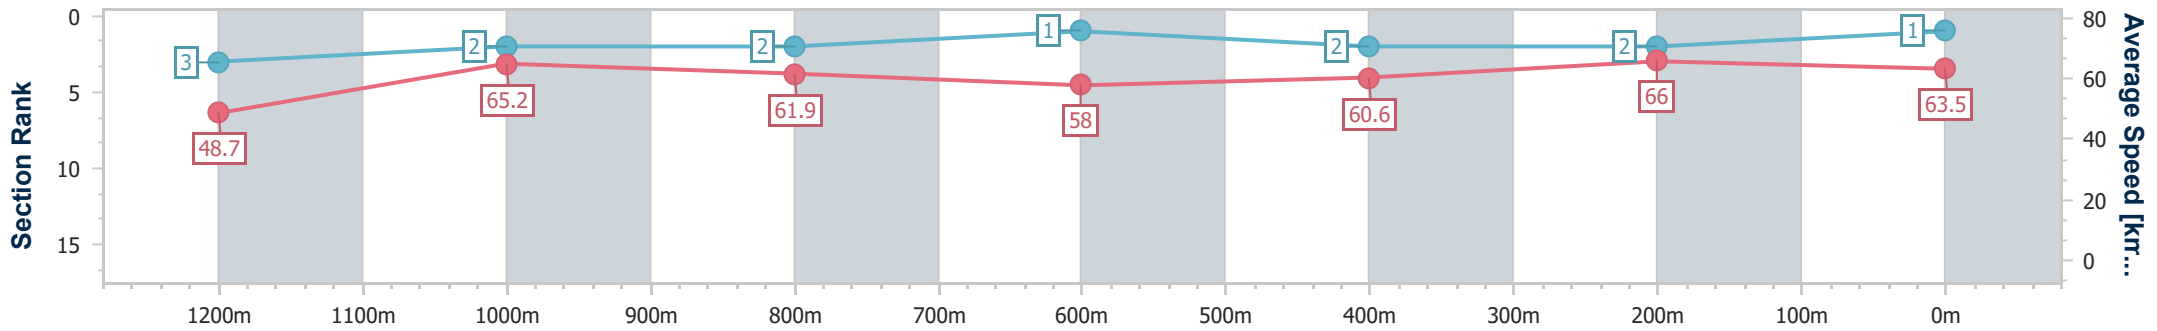

Horse/Jockey Name	Strapperoo
Final Rank	1
Fastest Section Time (Section)	0:10.95 (400m)
Top Speed [km/h] (Section)	68.4 (400m)
Race State	Finished

Doomben QLD Professional
Race 2: XXXX Maiden Handicap - 1350m
19 June 2024 - 12:38
Track Rating: Good 4, Weather: Fine, Rail Position: +11m Entire

BRISBANE
RACING CLUB

Section	Overall	1200m	1000m	800m	600m	400m	200m
Section Times	1:20.39 [1] (0:11.10)	1:09.29 [3] (0:11.02)	0:58.27 [2] (0:11.66)	0:46.61 [2] (0:12.35)	0:34.26 [1] (0:11.95)	0:22.31 [2] (0:10.95)	0:11.36 [2] (0:11.36)
Average Speed [km/h]	48.7	65.2	61.9	58.0	60.6	66.0	63.5
Top Speed [km/h]	65.9	66.4	64.5	59.8	63.4	68.4	66.7
Avg. Dist. to Rail [m]	3.5	0.6	0.2	0.3	1.1	1.7	2.1
Avg. Stride Freq. [Hz]	2.4	2.6	2.5	2.4	2.5	2.6	2.5
Avg. Stride Length [m]	5.6	7.0	6.9	6.8	6.8	7.1	6.9

- [ ] Ranking at each section and finish
- -.-.- No data available at this section
- NA No data available