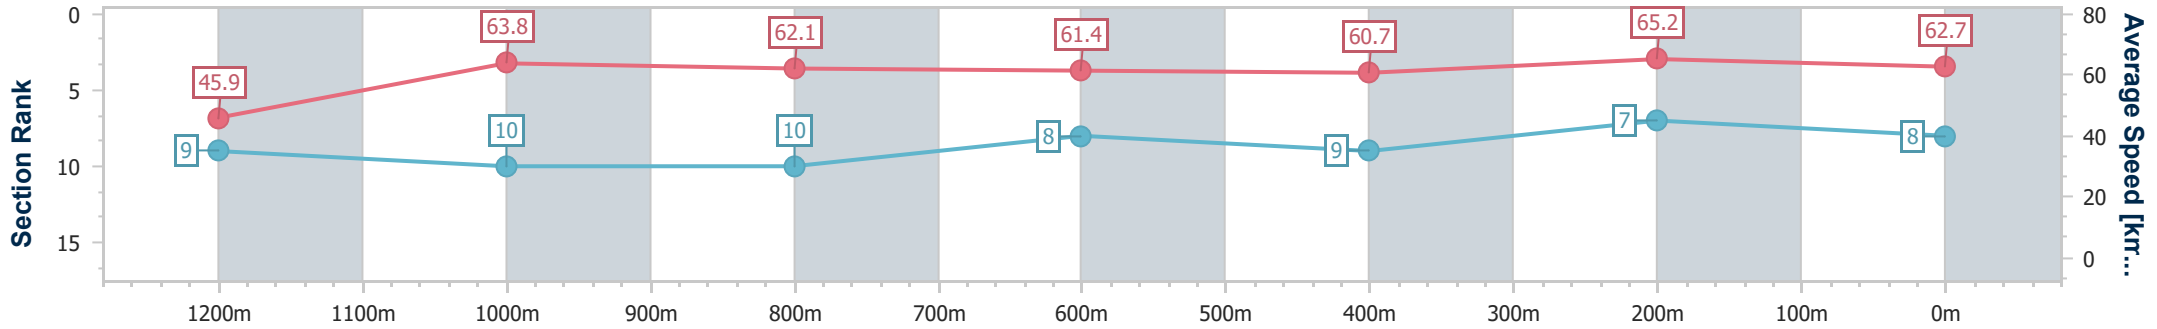

Horse/Jockey Name	Express Payment
Final Rank	8
Fastest Section Time (Section)	0:11.05 (400m)
Top Speed [km/h] (Section)	67.9 (400m)
Race State	Finished

Doomben QLD Professional
Race 2: XXXX Maiden Handicap - 1350m
19 June 2024 - 12:38
Track Rating: Good 4, Weather: Fine, Rail Position: +11m Entire

BRISBANE
RACING CLUB

Section	Overall	1200m	1000m	800m	600m	400m	200m
Section Times	1:21.34 [8] (0:11.73)	1:09.61 [9] (0:11.32)	0:58.29 [10] (0:11.67)	0:46.62 [10] (0:11.99)	0:34.63 [8] (0:12.08)	0:22.55 [9] (0:11.05)	0:11.50 [7] (0:11.50)
Average Speed [km/h]	45.9	63.8	62.1	61.4	60.7	65.2	62.7
Top Speed [km/h]	62.7	65.1	65.6	63.6	62.8	67.9	64.4
Avg. Dist. to Rail [m]	6.7	1.7	2.6	4.3	3.1	3.2	3.1
Avg. Stride Freq. [Hz]	2.3	2.4	2.3	2.3	2.3	2.4	2.4
Avg. Stride Length [m]	5.6	7.4	7.4	7.3	7.3	7.4	7.4

- [ ] Ranking at each section and finish
- -.-.- No data available at this section
- NA No data available