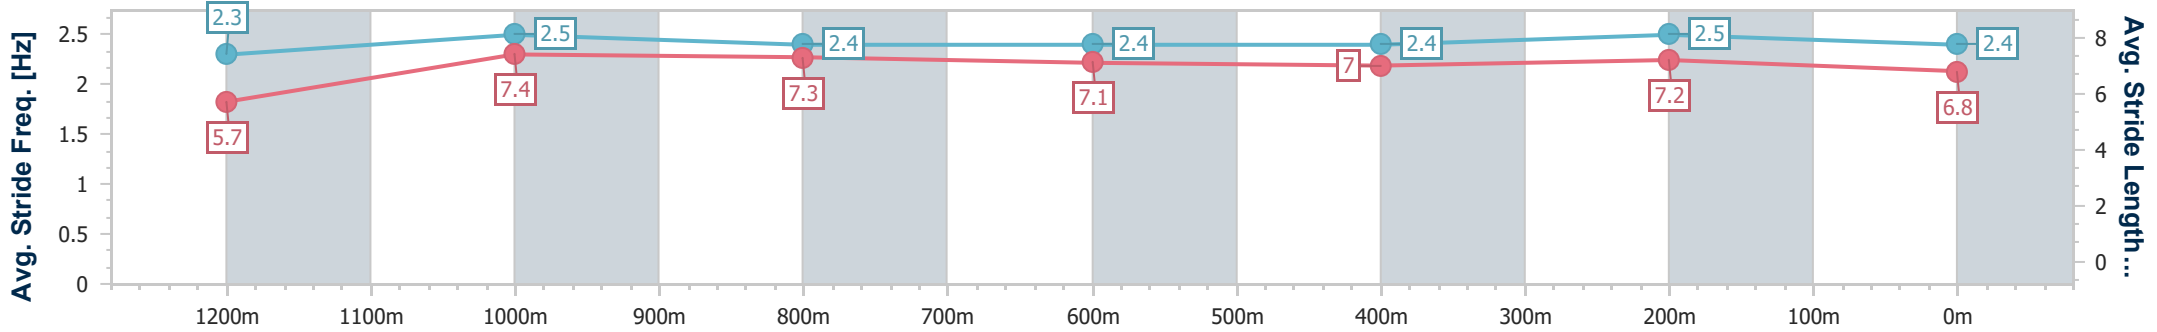

Horse/Jockey Name	Valley Of Owls
Final Rank	12
Fastest Section Time (Section)	0:11.00 (1200m)
Top Speed [km/h] (Section)	66.5 (1200m)
Race State	Finished

Doomben QLD Professional
Race 2: XXXX Maiden Handicap - 1350m
19 June 2024 - 12:38
Track Rating: Good 4, Weather: Fine, Rail Position: +11m Entire

BRISBANE
RACING CLUB

Section	Overall	1200m	1000m	800m	600m	400m	200m
Section Times	1:22.20 [12] (0:11.53)	1:10.67 [7] (0:11.00)	0:59.67 [6] (0:11.68)	0:47.99 [6] (0:12.11)	0:35.88 [4] (0:12.16)	0:23.72 [6] (0:11.48)	0:12.24 [10] (0:12.24)
Average Speed [km/h]	46.9	65.4	62.0	60.3	60.4	63.3	58.8
Top Speed [km/h]	62.6	66.5	65.5	62.1	62.7	64.2	63.2
Avg. Dist. to Rail [m]	5.0	1.3	1.8	2.9	4.1	4.6	4.6
Avg. Stride Freq. [Hz]	2.3	2.5	2.4	2.4	2.4	2.5	2.4
Avg. Stride Length [m]	5.7	7.4	7.3	7.1	7.0	7.2	6.8

- [ ] Ranking at each section and finish
- -.-.- No data available at this section
- NA No data available