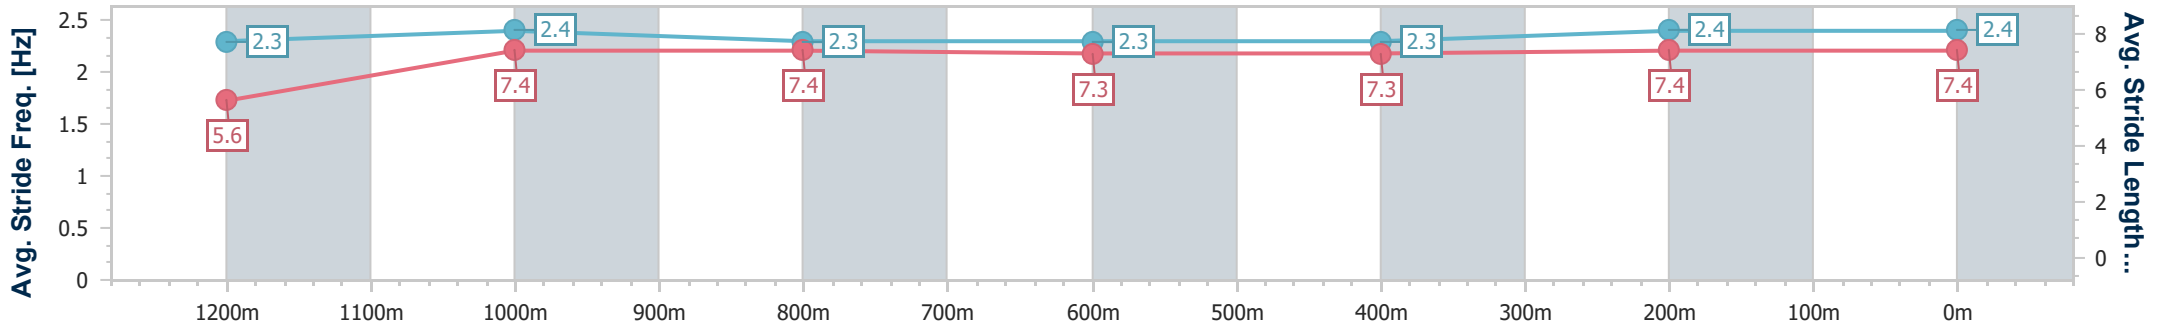

Horse/Jockey Name	Express Payment
Final Rank	8
Fastest Section Time (Section)	0:11.05 (400m)
Top Speed [km/h] (Section)	67.9 (400m)
Race State	Finished

Doomben QLD Professional
Race 2: XXXX Maiden Handicap - 1350m
19 June 2024 - 12:38
Track Rating: Good 4, Weather: Fine, Rail Position: +11m Entire

BRISBANE
RACING CLUB

Section	Overall	1200m	1000m	800m	600m	400m	200m
Section Times	1:21.34 [8] (0:11.73)	1:09.61 [9] (0:11.32)	0:58.29 [10] (0:11.67)	0:46.62 [10] (0:11.99)	0:34.63 [8] (0:12.08)	0:22.55 [9] (0:11.05)	0:11.50 [7] (0:11.50)
Average Speed [km/h]	45.9	63.8	62.1	61.4	60.7	65.2	62.7
Top Speed [km/h]	62.7	65.1	65.6	63.6	62.8	67.9	64.4
Avg. Dist. to Rail [m]	6.7	1.7	2.6	4.3	3.1	3.2	3.1
Avg. Stride Freq. [Hz]	2.3	2.4	2.3	2.3	2.3	2.4	2.4
Avg. Stride Length [m]	5.6	7.4	7.4	7.3	7.3	7.4	7.4

- [ ] Ranking at each section and finish
- -.-.- No data available at this section
- NA No data available