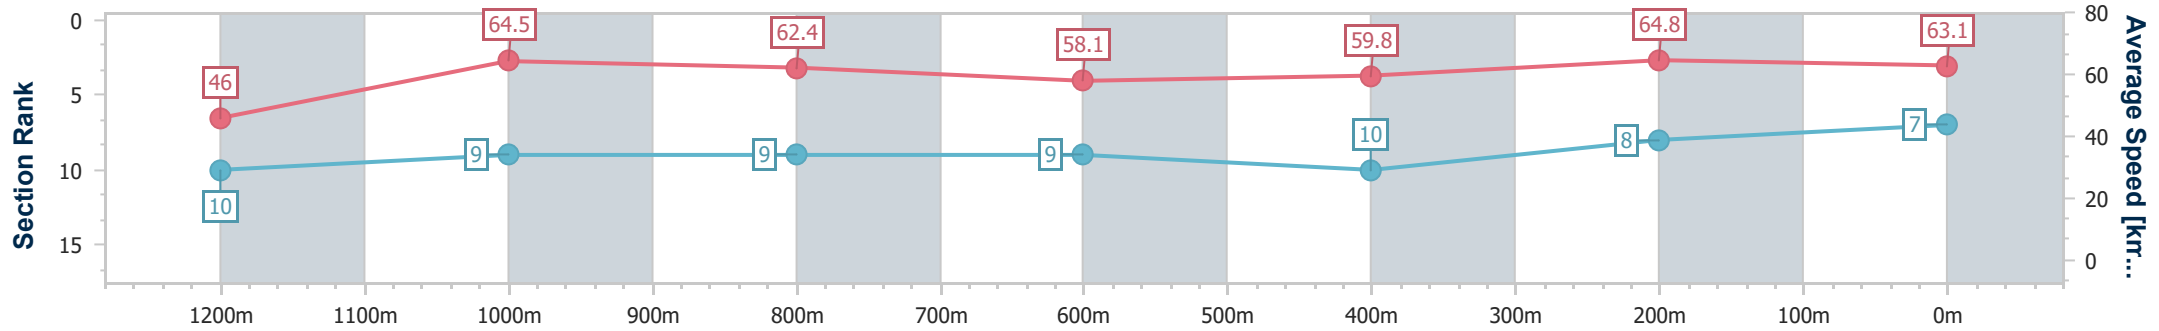

Doomben QLD Professional

Race 2: XXXX Maiden Handicap - 1350m

19 June 2024 - 12:38

Track Rating: Good 4, Weather: Fine, Rail Position: +11m Entire

BRISBANE RACING CLUB

Section	Overall	1200m	1000m	800m	600m	400m	200m
Section Times	1:21.30 [7] (0:11.77)	1:09.53 [10] (0:11.15)	0:58.38 [9] (0:11.54)	0:46.84 [9] (0:12.39)	0:34.45 [9] (0:11.99)	0:22.46 [10] (0:11.06)	0:11.40 [8] (0:11.40)
Average Speed [km/h]	46.0	64.5	62.4	58.1	59.8	64.8	63.1
Top Speed [km/h]	64.7	65.3	65.5	60.7	61.7	66.4	65.4
Avg. Dist. to Rail [m]	5.5	0.1	0.2	0.3	0.8	0.7	0.9
Avg. Stride Freq. [Hz]	2.2	2.3	2.3	2.2	2.2	2.3	2.3
Avg. Stride Length [m]	5.9	7.7	7.6	7.3	7.4	7.7	7.5