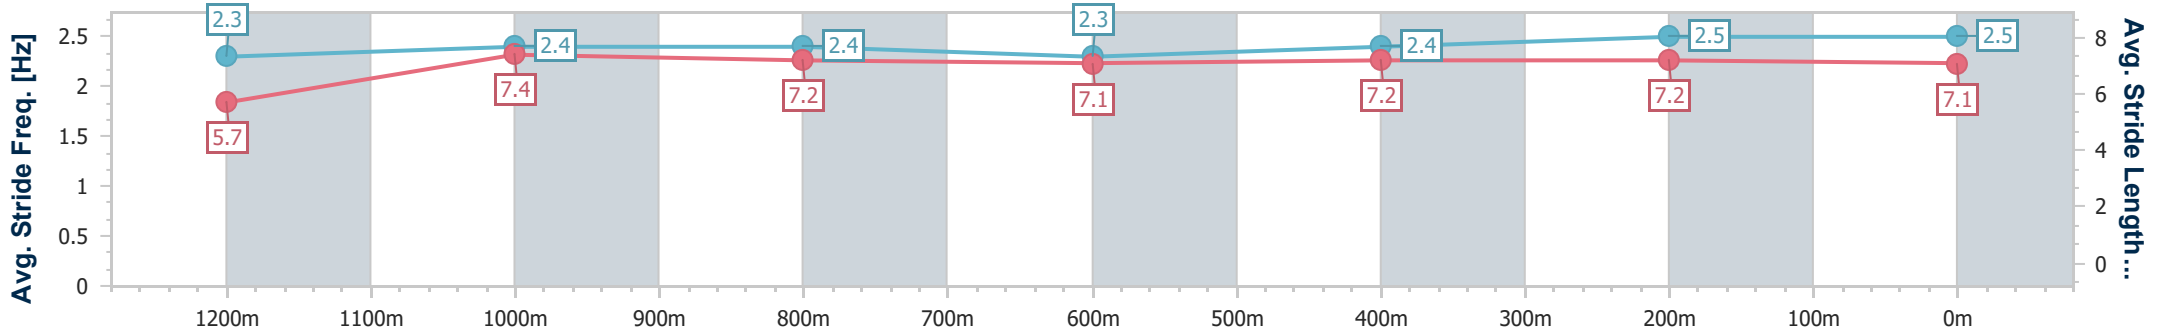

Horse/Jockey Name	Poutchek
Final Rank	4
Fastest Section Time (Section)	0:11.01 (400m)
Top Speed [km/h] (Section)	66.6 (400m)
Race State	Finished

Doomben QLD Professional
Race 2: XXXX Maiden Handicap - 1350m
19 June 2024 - 12:38
Track Rating: Good 4, Weather: Fine, Rail Position: +11m Entire

BRISBANE
RACING CLUB

Section	Overall	1200m	1000m	800m	600m	400m	200m
Section Times	1:20.98 [4] (0:11.27)	1:09.71 [5] (0:11.11)	0:58.60 [5] (0:11.76)	0:46.84 [5] (0:12.41)	0:34.43 [6] (0:11.78)	0:22.65 [4] (0:11.01)	0:11.64 [3] (0:11.64)
Average Speed [km/h]	47.7	64.8	61.5	58.8	61.8	65.4	62.0
Top Speed [km/h]	62.3	65.9	65.2	60.4	63.8	66.6	65.0
Avg. Dist. to Rail [m]	4.5	0.7	1.6	2.6	1.7	2.5	2.3
Avg. Stride Freq. [Hz]	2.3	2.4	2.4	2.3	2.4	2.5	2.5
Avg. Stride Length [m]	5.7	7.4	7.2	7.1	7.2	7.2	7.1

- [ ] Ranking at each section and finish
- -.-.- No data available at this section
- NA No data available