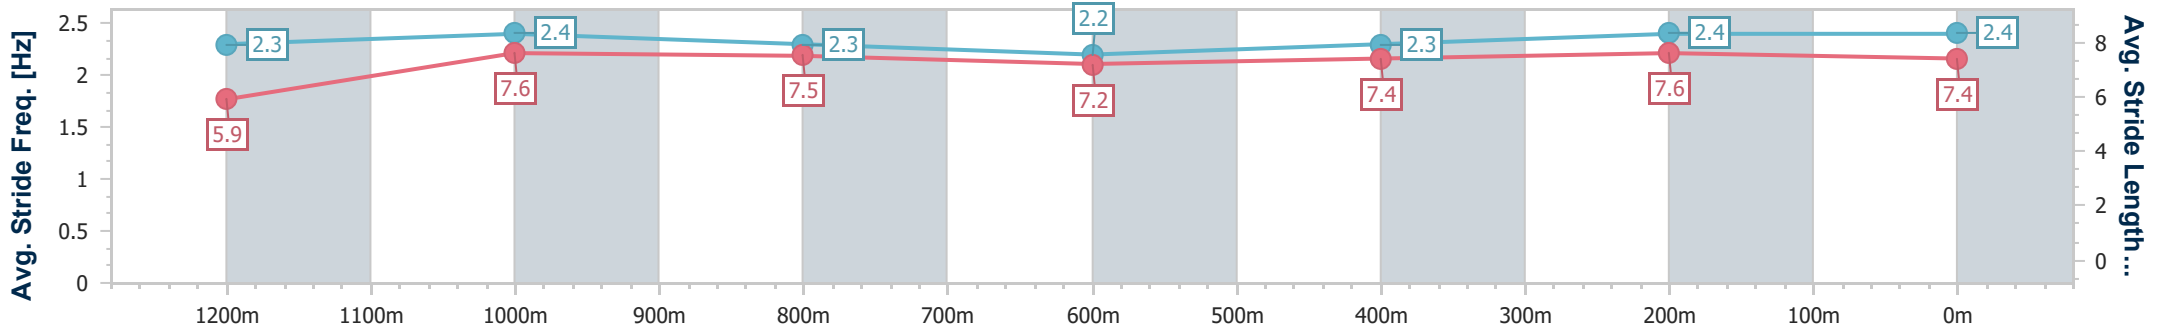

Doomben QLD Professional

Race 2: XXXX Maiden Handicap - 1350m

19 June 2024 - 12:38

Track Rating: Good 4, Weather: Fine, Rail Position: +11m Entire

BRISBANE RACING CLUB

Section	Overall	1200m	1000m	800m	600m	400m	200m
Section Times	1:20.51 [2] (0:11.00)	1:09.51 [1] (0:10.90)	0:58.61 [1] (0:11.75)	0:46.86 [1] (0:12.53)	0:34.33 [2] (0:11.89)	0:22.44 [1] (0:10.92)	0:11.52 [1] (0:11.52)
Average Speed [km/h]	49.0	66.0	61.5	57.2	60.3	65.5	62.5
Top Speed [km/h]	65.6	66.8	64.0	58.9	63.4	67.1	65.6
Avg. Dist. to Rail [m]	1.6	0.1	0.2	0.2	1.2	2.0	2.0
Avg. Stride Freq. [Hz]	2.3	2.4	2.3	2.2	2.3	2.4	2.4
Avg. Stride Length [m]	5.9	7.6	7.5	7.2	7.4	7.6	7.4