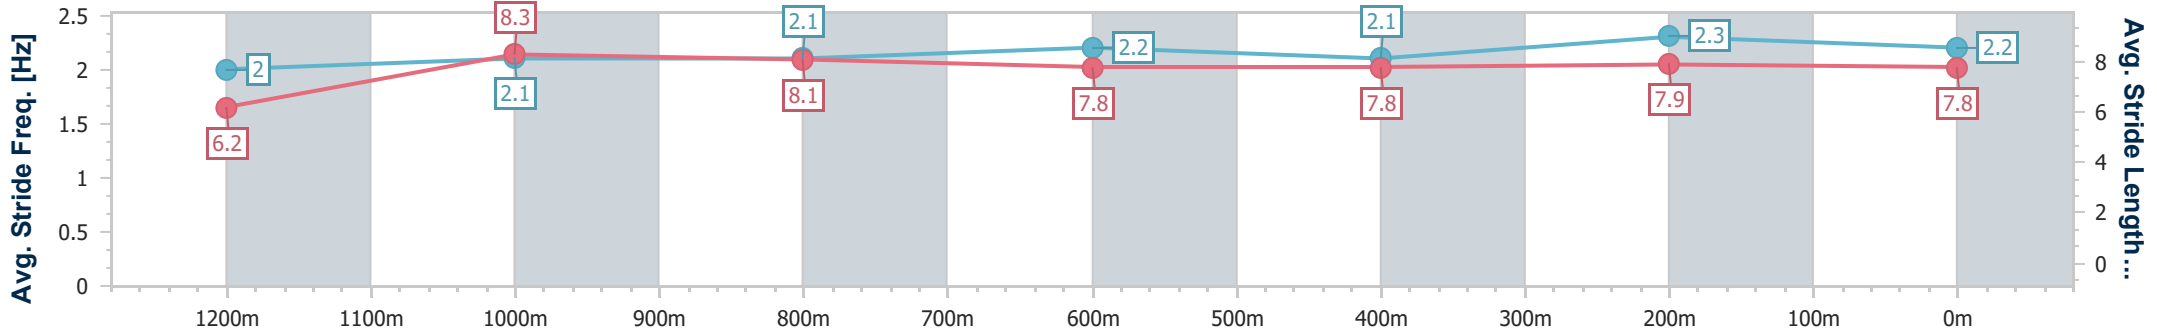

- [ ] Ranking at each section and finish
- .-.- No data available at this section
- NA No data available

Horse/Jockey Name	Huracanevo
Final Rank	11
Fastest Section Time (Section)	0:11.18 (400m)
Top Speed [km/h] (Section)	66.1 (400m)
Race State	Finished

**Doomben QLD Professional**  
**Race 2: XXXX Maiden Handicap - 1350m**  
 19 June 2024 - 12:38  
 Track Rating: Good 4, Weather: Fine, Rail Position: +11m Entire

BRISBANE  
RACING CLUB

Section	Overall	1200m	1000m	800m	600m	400m	200m
Section Times	1:21.73 [11] (0:11.93)	1:09.80 [11] (0:11.33)	0:58.47 [12] (0:11.67)	0:46.80 [12] (0:12.00)	0:34.80 [11] (0:12.00)	0:22.80 [11] (0:11.18)	0:11.62 [12]
Average Speed [km/h]	45.5	63.5	62.1	60.7	60.5	64.7	62.0
Top Speed [km/h]	62.8	64.2	63.8	62.4	62.8	66.1	64.3
Avg. Dist. to Rail [m]	7.4	1.2	1.7	2.8	1.7	3.3	5.4
Avg. Stride Freq. [Hz]	2.0	2.1	2.1	2.2	2.1	2.3	2.2
Avg. Stride Length [m]	6.2	8.3	8.1	7.8	7.8	7.9	7.8