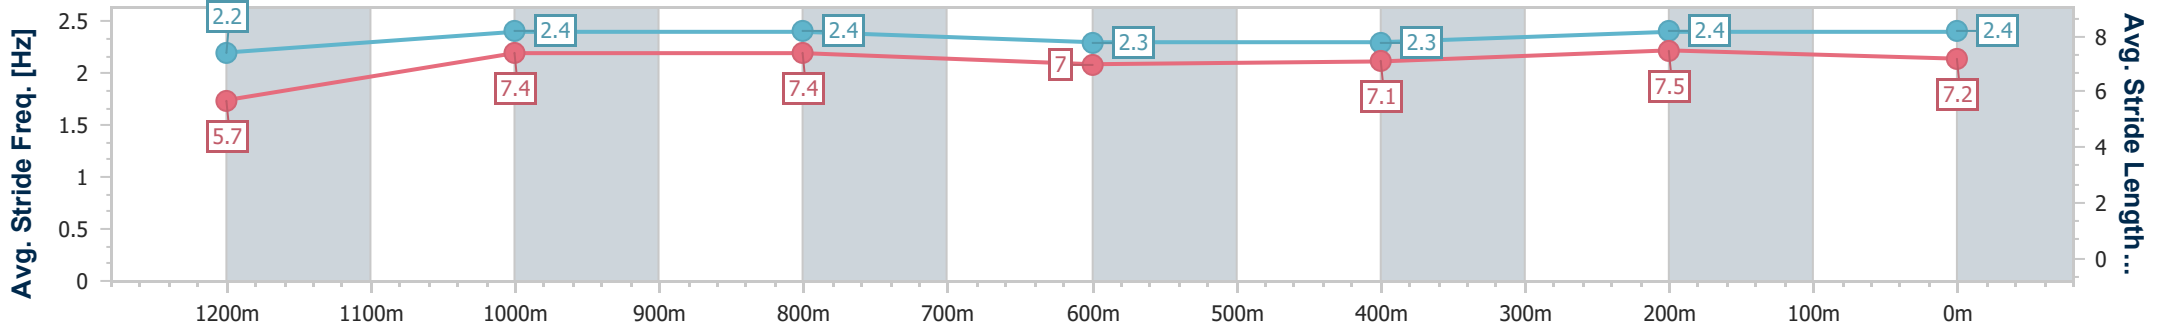

Doomben QLD Professional

Race 2: XXXX Maiden Handicap - 1350m

19 June 2024 - 12:38

Track Rating: Good 4, Weather: Fine, Rail Position: +11m Entire

BRISBANE RACING CLUB

Section	Overall	1200m	1000m	800m	600m	400m	200m
Section Times	1:21.53 [9] (0:12.08)	1:09.45 [12] (0:11.14)	0:58.31 [11] (0:11.51)	0:46.80 [11] (0:12.40)	0:34.40 [12] (0:11.94)	0:22.46 [12] (0:10.98)	0:11.48 [11] (0:11.48)
Average Speed [km/h]	45.0	64.4	62.8	58.4	59.8	65.6	62.7
Top Speed [km/h]	63.8	65.7	64.4	60.9	63.9	66.0	65.3
Avg. Dist. to Rail [m]	6.6	0.2	0.4	1.0	0.9	1.3	3.6
Avg. Stride Freq. [Hz]	2.2	2.4	2.4	2.3	2.3	2.4	2.4
Avg. Stride Length [m]	5.7	7.4	7.4	7.0	7.1	7.5	7.2

- [ ] Ranking at each section and finish
- .-.- No data available at this section
- NA No data available

Horse/Jockey Name	Aqua Rosa
Final Rank	10
Fastest Section Time (Section)	0:11.05 (1200m)
Top Speed [km/h] (Section)	66.5 (1200m)
Race State	Finished