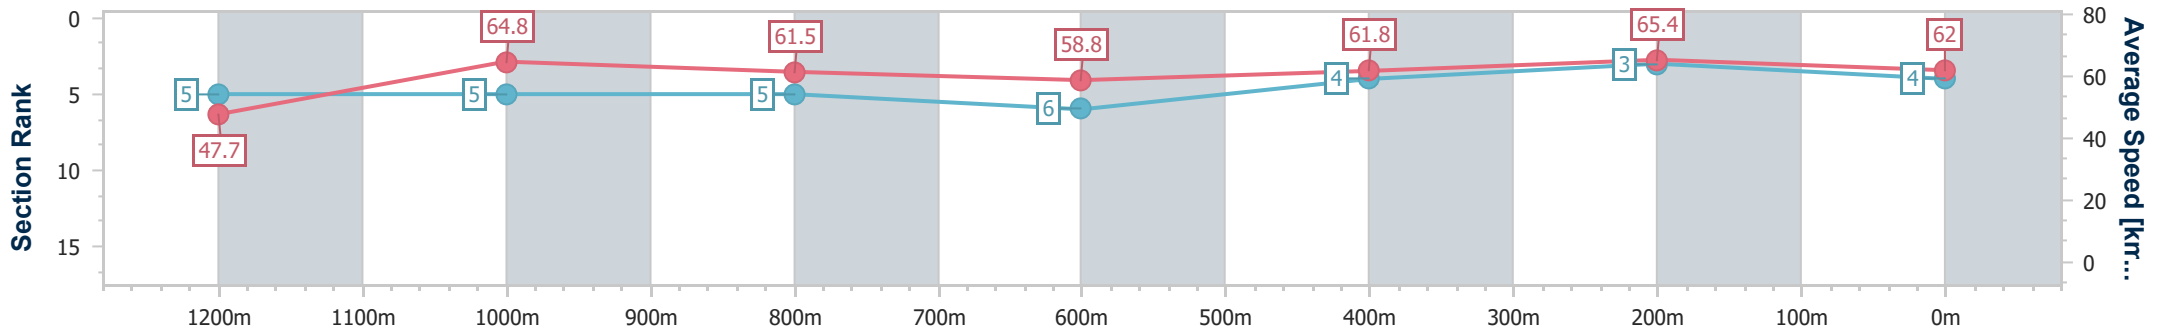

Horse/Jockey Name	Poutchek
Final Rank	4
Fastest Section Time (Section)	0:11.01 (400m)
Top Speed [km/h] (Section)	66.6 (400m)
Race State	Finished

Doomben QLD Professional
Race 2: XXXX Maiden Handicap - 1350m
19 June 2024 - 12:38
Track Rating: Good 4, Weather: Fine, Rail Position: +11m Entire

BRISBANE
RACING CLUB

Section	Overall	1200m	1000m	800m	600m	400m	200m
Section Times	1:20.98 [4] (0:11.27)	1:09.71 [5] (0:11.11)	0:58.60 [5] (0:11.76)	0:46.84 [5] (0:12.41)	0:34.43 [6] (0:11.78)	0:22.65 [4] (0:11.01)	0:11.64 [3] (0:11.64)
Average Speed [km/h]	47.7	64.8	61.5	58.8	61.8	65.4	62.0
Top Speed [km/h]	62.3	65.9	65.2	60.4	63.8	66.6	65.0
Avg. Dist. to Rail [m]	4.5	0.7	1.6	2.6	1.7	2.5	2.3
Avg. Stride Freq. [Hz]	2.3	2.4	2.4	2.3	2.4	2.5	2.5
Avg. Stride Length [m]	5.7	7.4	7.2	7.1	7.2	7.2	7.1

- [ ] Ranking at each section and finish
- -.-.- No data available at this section
- NA No data available