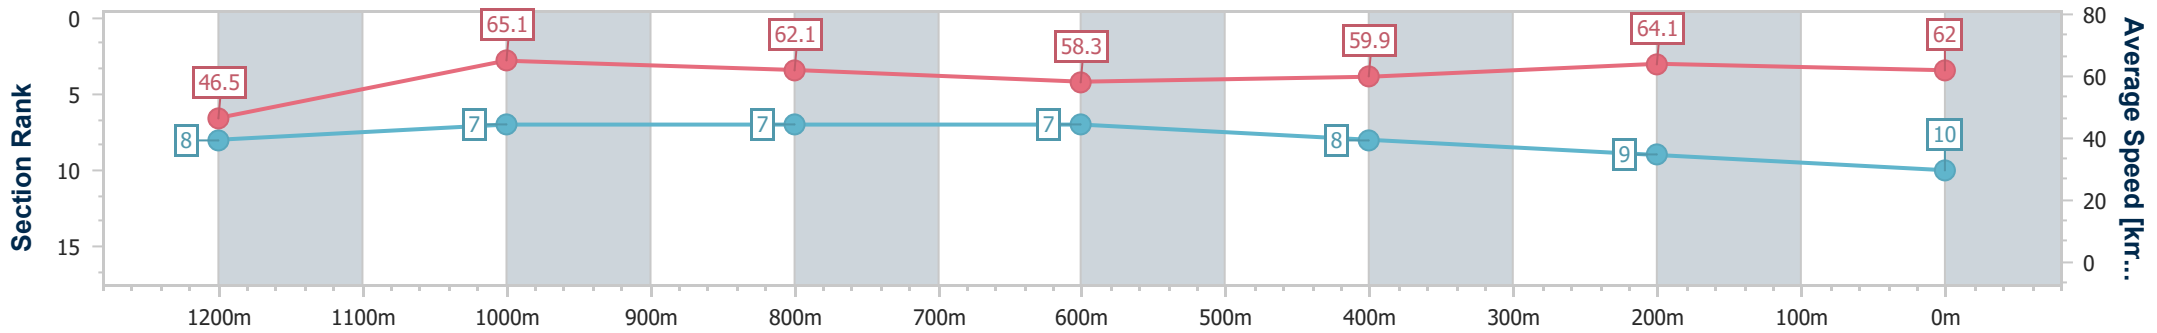

- [ ] Ranking at each section and finish
- .-.- No data available at this section
- NA No data available

Horse/Jockey Name	Aqua Rosa
Final Rank	10
Fastest Section Time (Section)	0:11.05 (1200m)
Top Speed [km/h] (Section)	66.5 (1200m)
Race State	Finished

Doomben QLD Professional

Race 2: XXXX Maiden Handicap - 1350m

19 June 2024 - 12:38

Track Rating: Good 4, Weather: Fine, Rail Position: +11m Entire

BRISBANE RACING CLUB

Section	Overall	1200m	1000m	800m	600m	400m	200m
Section Times	1:21.58 [10] (0:11.58)	1:10.00 [8] (0:11.05)	0:58.95 [7] (0:11.60)	0:47.35 [7] (0:12.46)	0:34.89 [7] (0:12.02)	0:22.87 [8] (0:11.22)	0:11.65 [9] (0:11.65)
Average Speed [km/h]	46.5	65.1	62.1	58.3	59.9	64.1	62.0
Top Speed [km/h]	64.7	66.5	64.5	59.9	63.6	66.4	63.5
Avg. Dist. to Rail [m]	2.5	0.4	0.4	1.4	0.8	0.5	0.9
Avg. Stride Freq. [Hz]	2.3	2.4	2.3	2.3	2.3	2.4	2.4
Avg. Stride Length [m]	5.7	7.6	7.4	7.1	7.2	7.3	7.1

- [ ] Ranking at each section and finish
- .-.- No data available at this section
- NA No data available

Horse/Jockey Name	Huracanevo
Final Rank	11
Fastest Section Time (Section)	0:11.18 (400m)
Top Speed [km/h] (Section)	66.1 (400m)
Race State	Finished