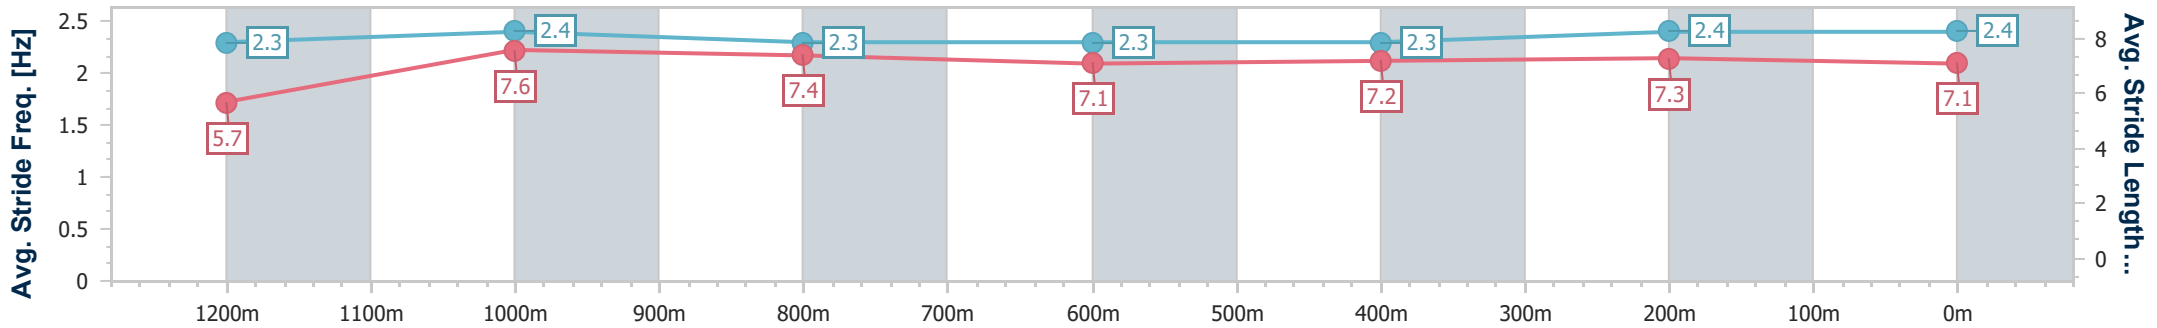

- [ ] Ranking at each section and finish
- .-.- No data available at this section
- NA No data available

Horse/Jockey Name	Aqua Rosa
Final Rank	10
Fastest Section Time (Section)	0:11.05 (1200m)
Top Speed [km/h] (Section)	66.5 (1200m)
Race State	Finished

Doomben QLD Professional

Race 2: XXXX Maiden Handicap - 1350m

19 June 2024 - 12:38

Track Rating: Good 4, Weather: Fine, Rail Position: +11m Entire

BRISBANE RACING CLUB

Section	Overall	1200m	1000m	800m	600m	400m	200m
Section Times	1:21.58 [10] (0:11.58)	1:10.00 [8] (0:11.05)	0:58.95 [7] (0:11.60)	0:47.35 [7] (0:12.46)	0:34.89 [7] (0:12.02)	0:22.87 [8] (0:11.22)	0:11.65 [9] (0:11.65)
Average Speed [km/h]	46.5	65.1	62.1	58.3	59.9	64.1	62.0
Top Speed [km/h]	64.7	66.5	64.5	59.9	63.6	66.4	63.5
Avg. Dist. to Rail [m]	2.5	0.4	0.4	1.4	0.8	0.5	0.9
Avg. Stride Freq. [Hz]	2.3	2.4	2.3	2.3	2.3	2.4	2.4
Avg. Stride Length [m]	5.7	7.6	7.4	7.1	7.2	7.3	7.1

- [ ] Ranking at each section and finish
- .-.- No data available at this section
- NA No data available

Horse/Jockey Name	Huracanevo
Final Rank	11
Fastest Section Time (Section)	0:11.18 (400m)
Top Speed [km/h] (Section)	66.1 (400m)
Race State	Finished