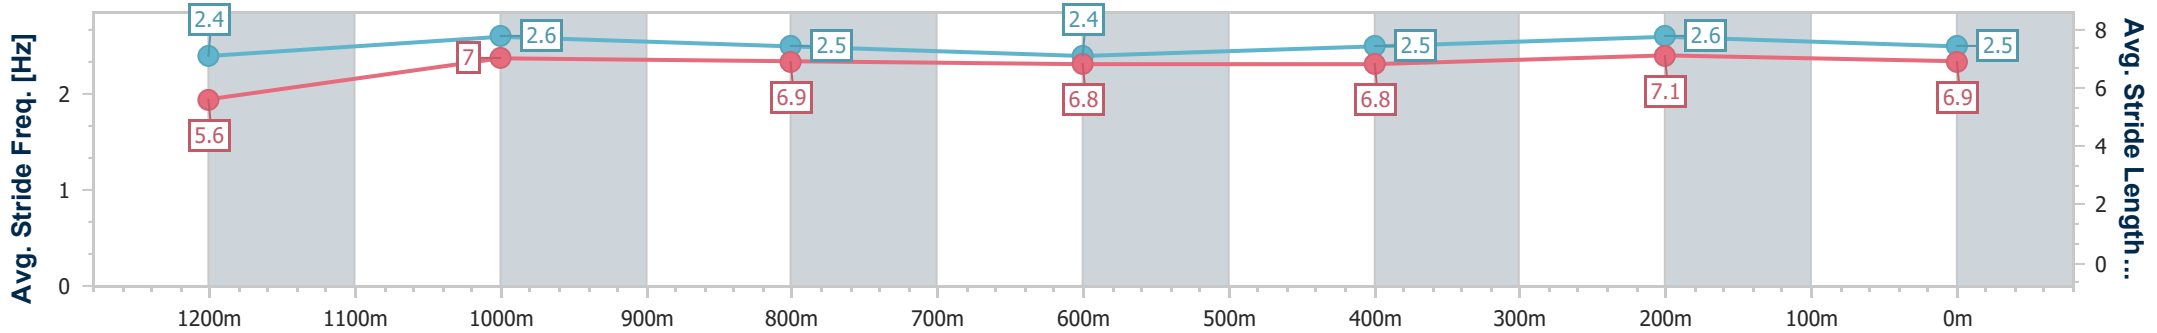

Horse/Jockey Name	Strapperoo
Final Rank	1
Fastest Section Time (Section)	0:10.95 (400m)
Top Speed [km/h] (Section)	68.4 (400m)
Race State	Finished

Doomben QLD Professional
Race 2: XXXX Maiden Handicap - 1350m
19 June 2024 - 12:38
Track Rating: Good 4, Weather: Fine, Rail Position: +11m Entire

BRISBANE
RACING CLUB

Section	Overall	1200m	1000m	800m	600m	400m	200m
Section Times	1:20.39 [1] (0:11.10)	1:09.29 [3] (0:11.02)	0:58.27 [2] (0:11.66)	0:46.61 [2] (0:12.35)	0:34.26 [1] (0:11.95)	0:22.31 [2] (0:10.95)	0:11.36 [2] (0:11.36)
Average Speed [km/h]	48.7	65.2	61.9	58.0	60.6	66.0	63.5
Top Speed [km/h]	65.9	66.4	64.5	59.8	63.4	68.4	66.7
Avg. Dist. to Rail [m]	3.5	0.6	0.2	0.3	1.1	1.7	2.1
Avg. Stride Freq. [Hz]	2.4	2.6	2.5	2.4	2.5	2.6	2.5
Avg. Stride Length [m]	5.6	7.0	6.9	6.8	6.8	7.1	6.9

- [ ] Ranking at each section and finish
- -.-.- No data available at this section
- NA No data available