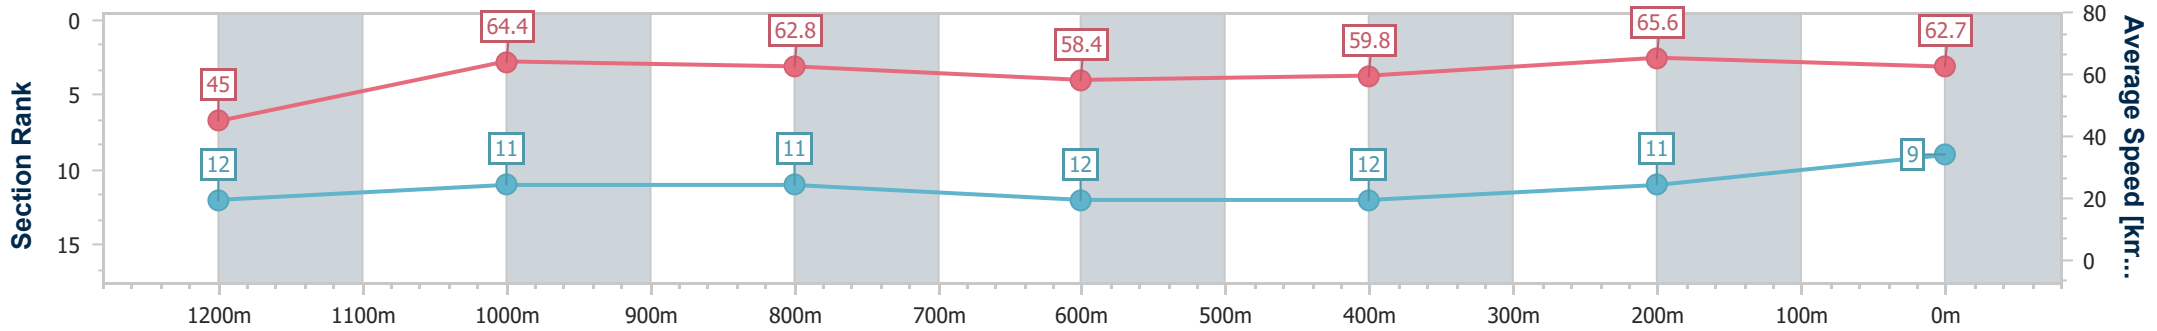

Doomben QLD Professional

Race 2: XXXX Maiden Handicap - 1350m

19 June 2024 - 12:38

Track Rating: Good 4, Weather: Fine, Rail Position: +11m Entire

BRISBANE RACING CLUB

Section	Overall	1200m	1000m	800m	600m	400m	200m
Section Times	1:21.53 [9] (0:12.08)	1:09.45 [12] (0:11.14)	0:58.31 [11] (0:11.51)	0:46.80 [11] (0:12.40)	0:34.40 [12] (0:11.94)	0:22.46 [12] (0:10.98)	0:11.48 [11] (0:11.48)
Average Speed [km/h]	45.0	64.4	62.8	58.4	59.8	65.6	62.7
Top Speed [km/h]	63.8	65.7	64.4	60.9	63.9	66.0	65.3
Avg. Dist. to Rail [m]	6.6	0.2	0.4	1.0	0.9	1.3	3.6
Avg. Stride Freq. [Hz]	2.2	2.4	2.4	2.3	2.3	2.4	2.4
Avg. Stride Length [m]	5.7	7.4	7.4	7.0	7.1	7.5	7.2

- [ ] Ranking at each section and finish
- .-.- No data available at this section
- NA No data available

Horse/Jockey Name	Aqua Rosa
Final Rank	10
Fastest Section Time (Section)	0:11.05 (1200m)
Top Speed [km/h] (Section)	66.5 (1200m)
Race State	Finished