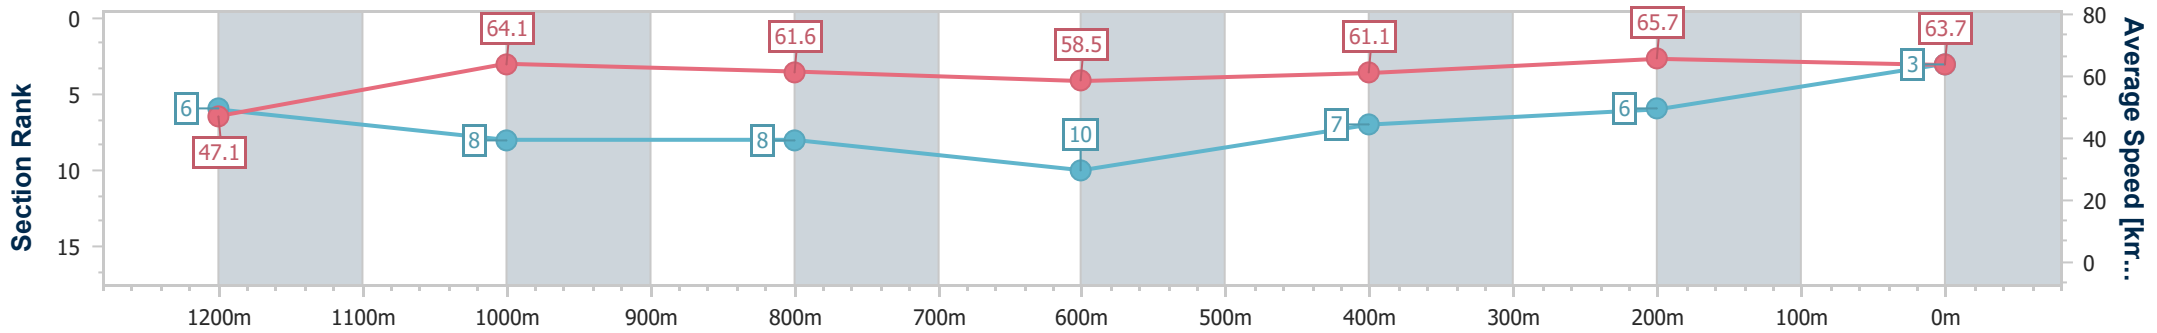

Doomben QLD Professional

Race 2: XXXX Maiden Handicap - 1350m

19 June 2024 - 12:38

Track Rating: Good 4, Weather: Fine, Rail Position: +11m Entire

BRISBANE RACING CLUB

Section	Overall	1200m	1000m	800m	600m	400m	200m
Section Times	1:20.93 [3] (0:11.50)	1:09.43 [6] (0:11.24)	0:58.19 [8] (0:11.70)	0:46.49 [8] (0:12.42)	0:34.07 [10] (0:11.85)	0:22.22 [7] (0:10.95)	0:11.27 [6] (0:11.27)
Average Speed [km/h]	47.1	64.1	61.6	58.5	61.1	65.7	63.7
Top Speed [km/h]	66.1	65.0	65.2	60.2	63.4	67.3	66.6
Avg. Dist. to Rail [m]	4.1	1.0	1.2	1.9	0.8	1.4	1.9
Avg. Stride Freq. [Hz]	2.1	2.3	2.3	2.2	2.3	2.4	2.4
Avg. Stride Length [m]	6.0	7.7	7.5	7.4	7.5	7.7	7.4