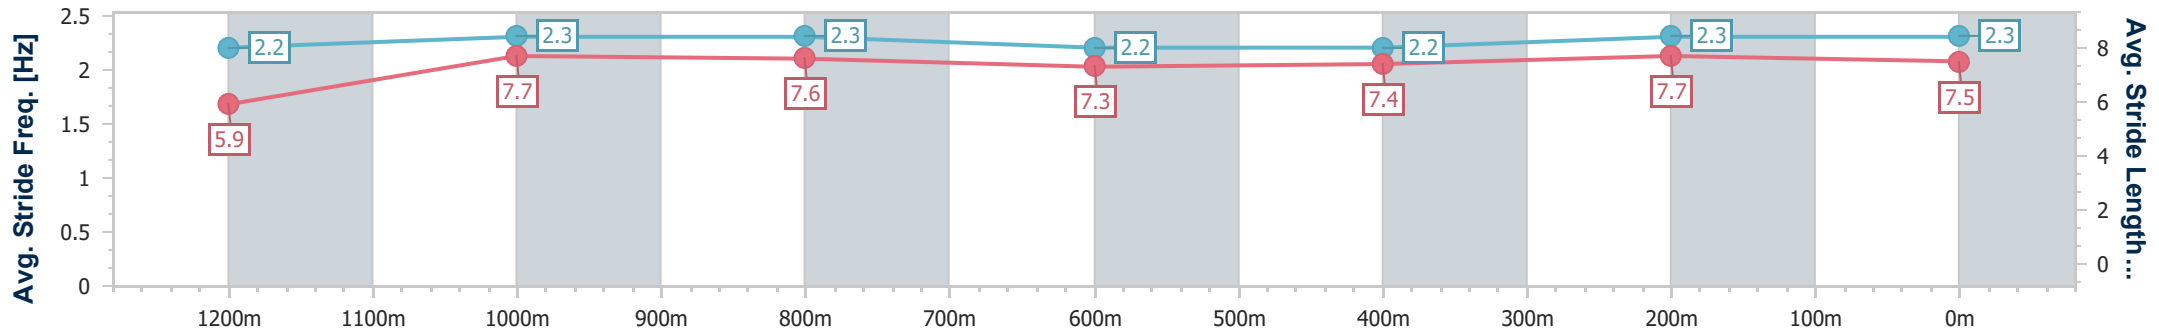

Doomben QLD Professional

Race 2: XXXX Maiden Handicap - 1350m

19 June 2024 - 12:38

Track Rating: Good 4, Weather: Fine, Rail Position: +11m Entire

BRISBANE RACING CLUB

Section	Overall	1200m	1000m	800m	600m	400m	200m
Section Times	1:21.30 [7] (0:11.77)	1:09.53 [10] (0:11.15)	0:58.38 [9] (0:11.54)	0:46.84 [9] (0:12.39)	0:34.45 [9] (0:11.99)	0:22.46 [10] (0:11.06)	0:11.40 [8] (0:11.40)
Average Speed [km/h]	46.0	64.5	62.4	58.1	59.8	64.8	63.1
Top Speed [km/h]	64.7	65.3	65.5	60.7	61.7	66.4	65.4
Avg. Dist. to Rail [m]	5.5	0.1	0.2	0.3	0.8	0.7	0.9
Avg. Stride Freq. [Hz]	2.2	2.3	2.3	2.2	2.2	2.3	2.3
Avg. Stride Length [m]	5.9	7.7	7.6	7.3	7.4	7.7	7.5