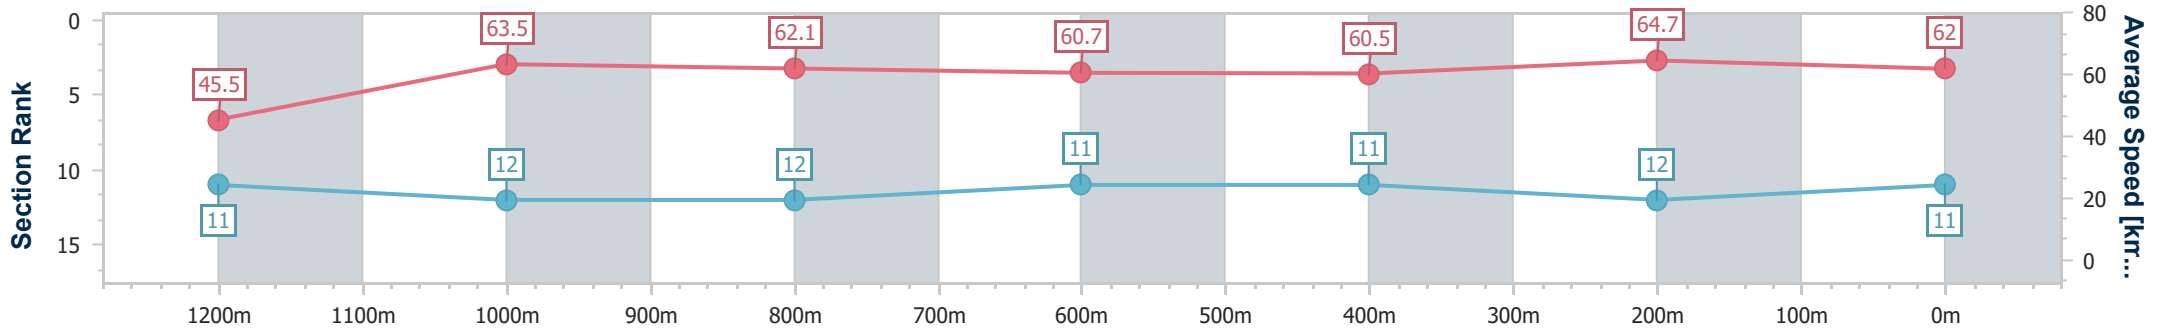

Horse/Jockey Name	Huracanevo
Final Rank	11
Fastest Section Time (Section)	0:11.18 (400m)
Top Speed [km/h] (Section)	66.1 (400m)
Race State	Finished

Doomben QLD Professional
Race 2: XXXX Maiden Handicap - 1350m
19 June 2024 - 12:38
Track Rating: Good 4, Weather: Fine, Rail Position: +11m Entire

BRISBANE
RACING CLUB

Section	Overall	1200m	1000m	800m	600m	400m	200m
Section Times	1:21.73 [11] (0:11.93)	1:09.80 [11] (0:11.33)	0:58.47 [12] (0:11.67)	0:46.80 [12] (0:12.00)	0:34.80 [11] (0:12.00)	0:22.80 [11] (0:11.18)	0:11.62 [12]
Average Speed [km/h]	45.5	63.5	62.1	60.7	60.5	64.7	62.0
Top Speed [km/h]	62.8	64.2	63.8	62.4	62.8	66.1	64.3
Avg. Dist. to Rail [m]	7.4	1.2	1.7	2.8	1.7	3.3	5.4
Avg. Stride Freq. [Hz]	2.0	2.1	2.1	2.2	2.1	2.3	2.2
Avg. Stride Length [m]	6.2	8.3	8.1	7.8	7.8	7.9	7.8

- [ ] Ranking at each section and finish
- -.-.- No data available at this section
- NA No data available