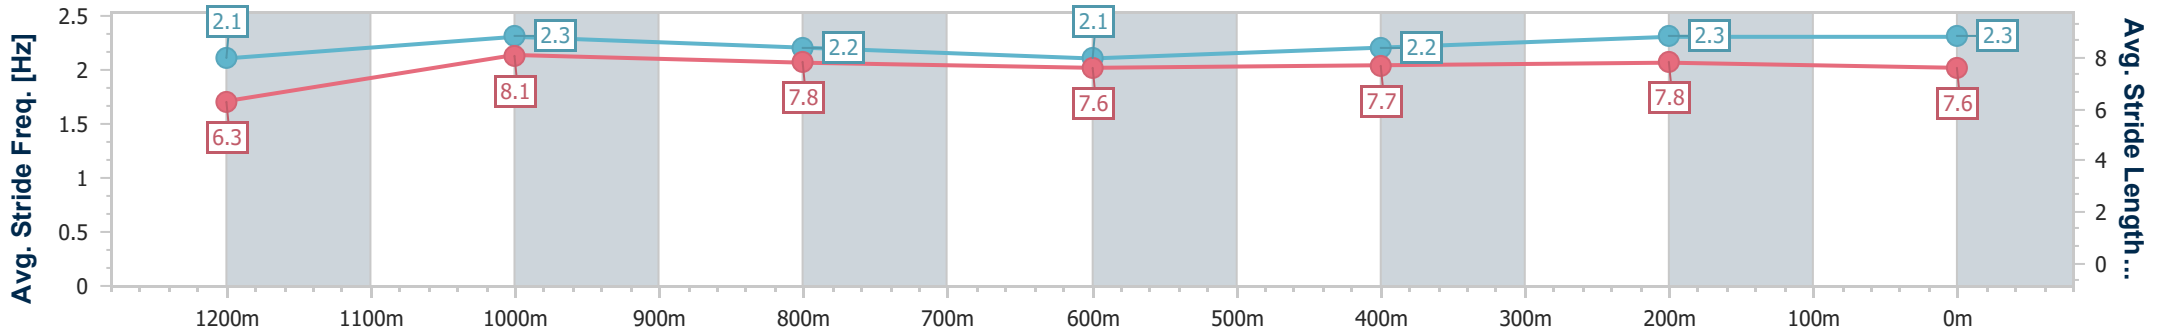

Horse/Jockey Name	Stealing Souls
Final Rank	5
Fastest Section Time (Section)	0:10.95 (1200m)
Top Speed [km/h] (Section)	66.7 (1200m)
Race State	Finished

Doomben QLD Professional
Race 2: XXXX Maiden Handicap - 1350m
19 June 2024 - 12:38
Track Rating: Good 4, Weather: Fine, Rail Position: +11m Entire

BRISBANE
RACING CLUB

Section	Overall	1200m	1000m	800m	600m	400m	200m
Section Times	1:21.08 [5] (0:11.18)	1:09.90 [4] (0:10.95)	0:58.95 [3] (0:11.76)	0:47.19 [3] (0:12.42)	0:34.77 [3] (0:11.91)	0:22.86 [3] (0:11.26)	0:11.60 [5] (0:11.60)
Average Speed [km/h]	48.4	65.6	61.2	57.9	60.1	63.8	62.0
Top Speed [km/h]	63.8	66.7	65.7	59.2	61.7	65.7	64.4
Avg. Dist. to Rail [m]	0.6	0.2	0.2	0.6	1.0	0.7	1.9
Avg. Stride Freq. [Hz]	2.1	2.3	2.2	2.1	2.2	2.3	2.3
Avg. Stride Length [m]	6.3	8.1	7.8	7.6	7.7	7.8	7.6

- [ ] Ranking at each section and finish
- -.-.- No data available at this section
- NA No data available