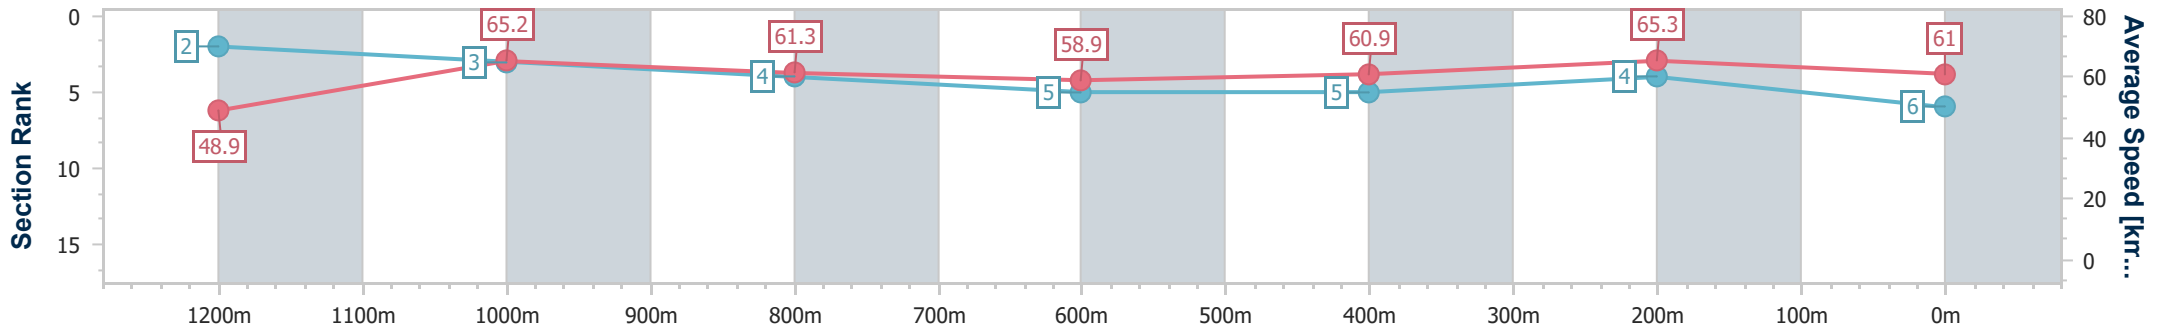

Horse/Jockey Name	Binghamton
Final Rank	6
Fastest Section Time (Section)	0:11.02 (400m)
Top Speed [km/h] (Section)	67.7 (400m)
Race State	Finished

Doomben QLD Professional
Race 2: XXXX Maiden Handicap - 1350m
19 June 2024 - 12:38
Track Rating: Good 4, Weather: Fine, Rail Position: +11m Entire

BRISBANE
RACING CLUB

Section	Overall	1200m	1000m	800m	600m	400m	200m
Section Times	1:21.21 [6] (0:11.04)	1:10.17 [2] (0:11.09)	0:59.08 [3] (0:11.86)	0:47.22 [4] (0:12.43)	0:34.79 [5] (0:11.96)	0:22.83 [5] (0:11.02)	0:11.81 [4] (0:11.81)
Average Speed [km/h]	48.9	65.2	61.3	58.9	60.9	65.3	61.0
Top Speed [km/h]	64.5	66.3	64.9	60.3	62.9	67.7	64.7
Avg. Dist. to Rail [m]	2.2	1.4	3.3	3.7	2.1	0.3	0.9
Avg. Stride Freq. [Hz]	2.2	2.3	2.2	2.2	2.2	2.3	2.3
Avg. Stride Length [m]	6.2	7.8	7.6	7.6	7.7	7.8	7.5

- [ ] Ranking at each section and finish
- -.-.- No data available at this section
- NA No data available