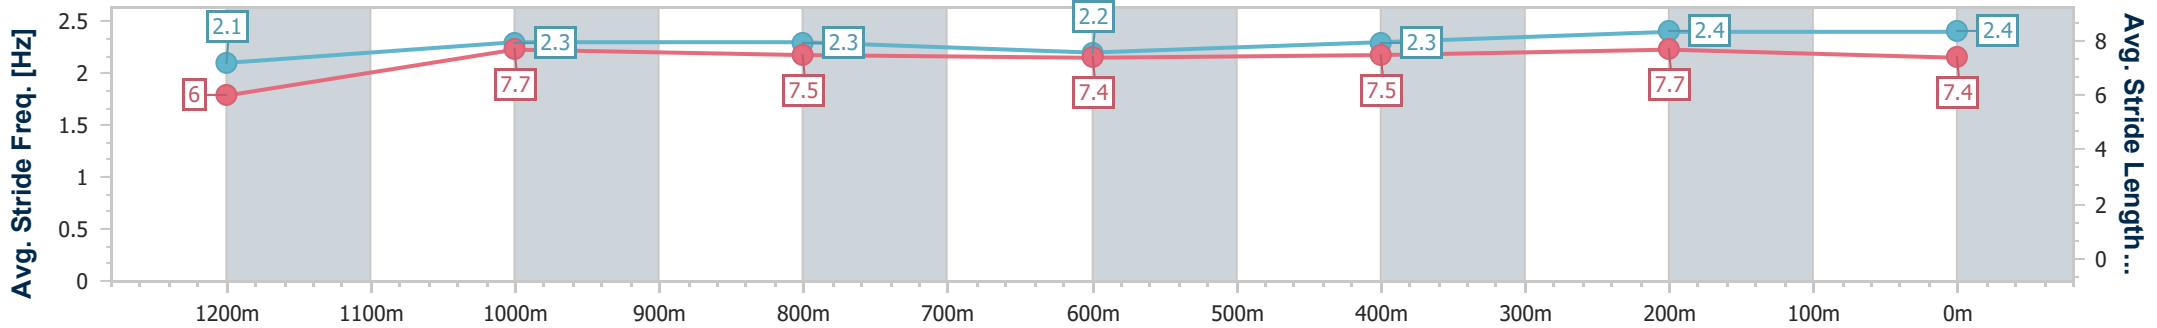

Doomben QLD Professional

Race 2: XXXX Maiden Handicap - 1350m

19 June 2024 - 12:38

Track Rating: Good 4, Weather: Fine, Rail Position: +11m Entire

BRISBANE RACING CLUB

Section	Overall	1200m	1000m	800m	600m	400m	200m
Section Times	1:20.93 [3] (0:11.50)	1:09.43 [6] (0:11.24)	0:58.19 [8] (0:11.70)	0:46.49 [8] (0:12.42)	0:34.07 [10] (0:11.85)	0:22.22 [7] (0:10.95)	0:11.27 [6] (0:11.27)
Average Speed [km/h]	47.1	64.1	61.6	58.5	61.1	65.7	63.7
Top Speed [km/h]	66.1	65.0	65.2	60.2	63.4	67.3	66.6
Avg. Dist. to Rail [m]	4.1	1.0	1.2	1.9	0.8	1.4	1.9
Avg. Stride Freq. [Hz]	2.1	2.3	2.3	2.2	2.3	2.4	2.4
Avg. Stride Length [m]	6.0	7.7	7.5	7.4	7.5	7.7	7.4