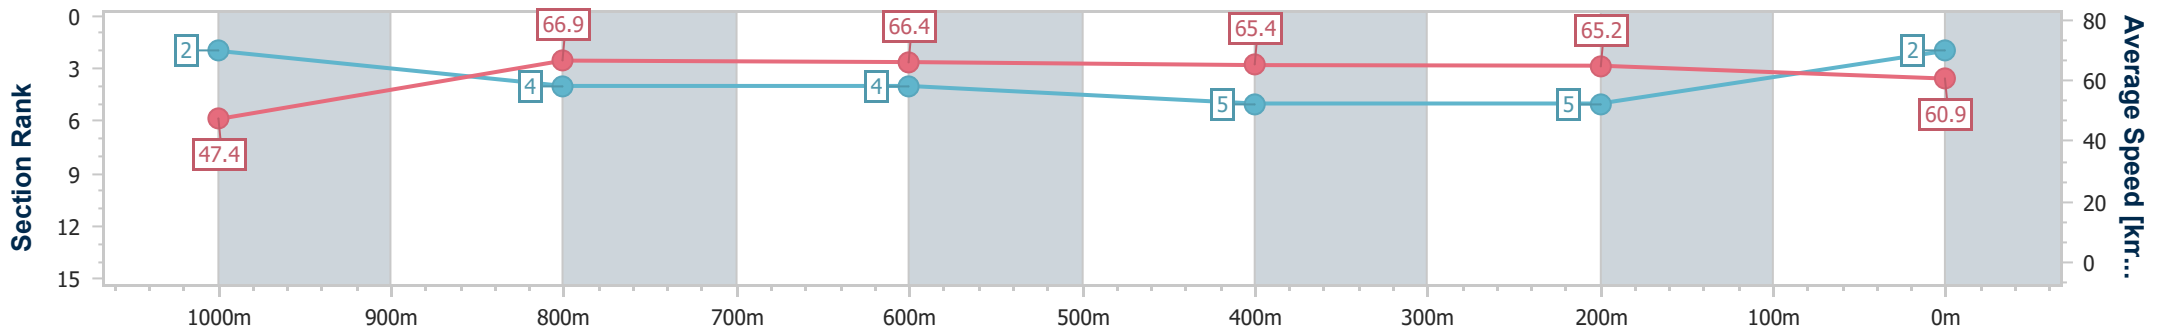

Doomben QLD Professional
Race 5: SKY RACING Class 6 Plate - 1110m

19 June 2024 - 14:22

Track Rating: Good 4, Weather: Fine, Rail Position: +11m Entire

BRISBANE
RACING CLUB

Section	Overall	1000m	800m	600m	400m	200m
Section Times	1:03.81 [2] (0:08.38)	0:55.43 [2] (0:10.76)	0:44.67 [4] (0:10.91)	0:33.76 [4] (0:10.93)	0:22.83 [5] (0:10.99)	0:11.84 [5] (0:11.84)
Average Speed [km/h]	47.4	66.9	66.4	65.4	65.2	60.9
Top Speed [km/h]	66.7	68.6	67.5	66.7	67.6	63.8
Avg. Dist. to Rail [m]	6.1	1.8	0.7	1.2	2.3	0.7
Avg. Stride Freq. [Hz]	2.3	2.5	2.4	2.4	2.4	2.4
Avg. Stride Length [m]	5.6	7.4	7.6	7.5	7.5	7.2