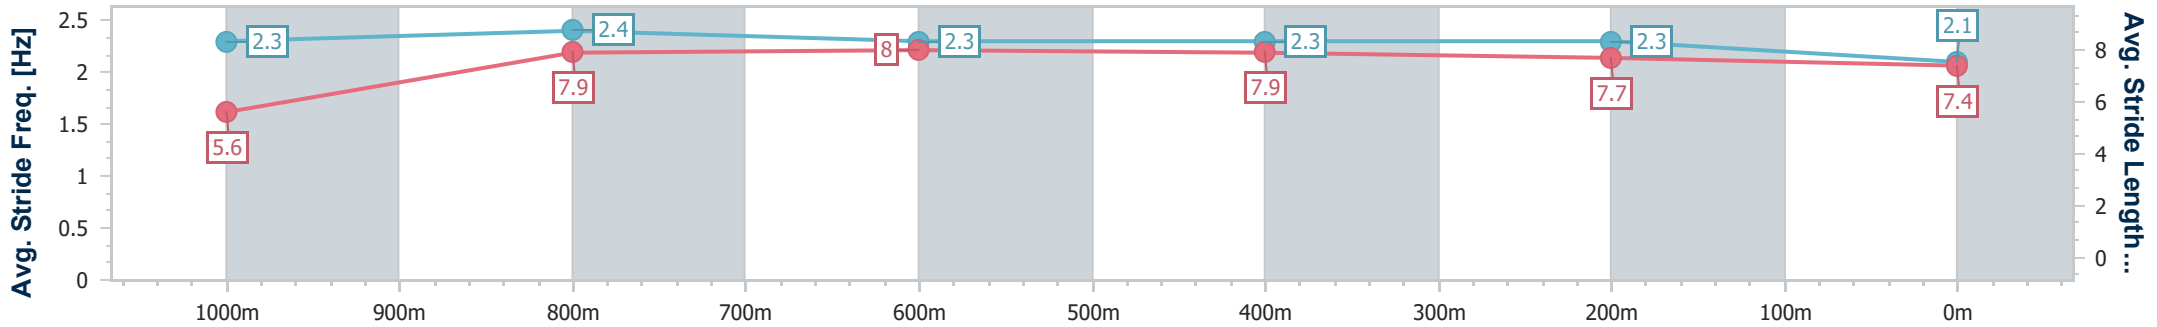

Doomben QLD Professional

Race 5: SKY RACING Class 6 Plate - 1110m

19 June 2024 - 14:22

Track Rating: Good 4, Weather: Fine, Rail Position: +11m Entire

BRISBANE RACING CLUB

Section	Overall	1000m	800m	600m	400m	200m
Section Times	1:05.53 [9] (0:08.59)	0:56.94 [5] (0:10.73)	0:46.21 [5] (0:10.84)	0:35.37 [5] (0:11.00)	0:24.37 [6] (0:11.51)	0:12.86 [9] (0:12.86)
Average Speed [km/h]	46.2	67.2	66.4	65.6	62.5	56.1
Top Speed [km/h]	63.9	68.7	67.0	67.1	63.5	60.4
Avg. Dist. to Rail [m]	4.2	1.9	0.4	0.6	1.6	1.8
Avg. Stride Freq. [Hz]	2.3	2.4	2.3	2.3	2.3	2.1
Avg. Stride Length [m]	5.6	7.9	8.0	7.9	7.7	7.4

- [] Ranking at each section and finish
- .-.- No data available at this section
- NA No data available

Horse/Jockey Name	Strategic Position
Final Rank	10
Fastest Section Time (Section)	0:08.87 (Overall)
Top Speed [km/h] (Section)	67.2 (1000m)
Race State	Finished