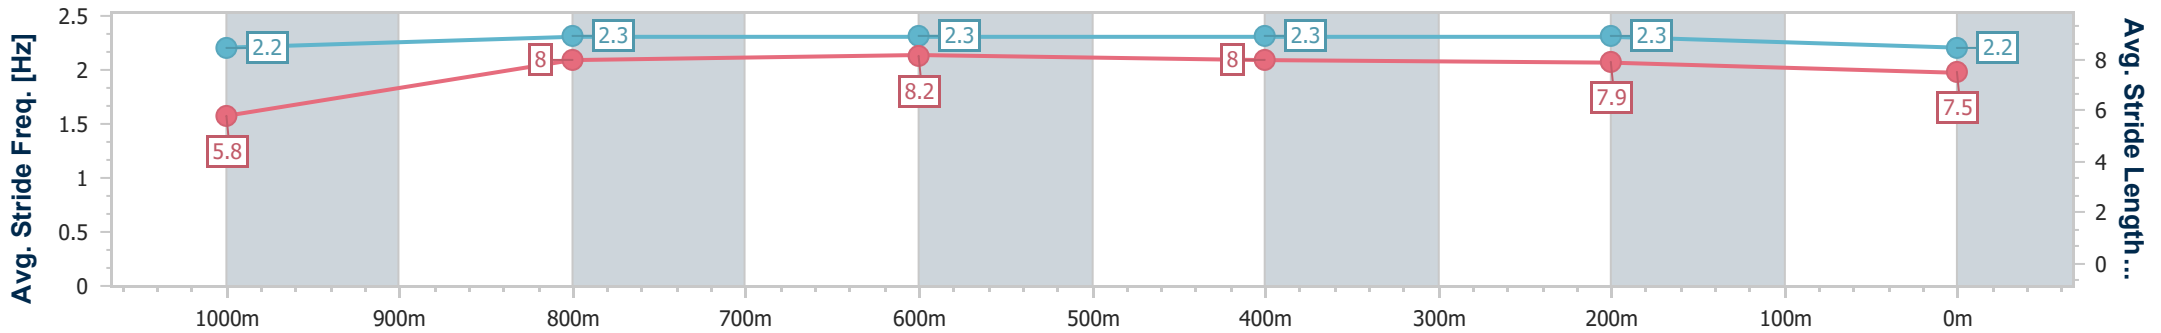

Doomben QLD Professional

Race 5: SKY RACING Class 6 Plate - 1110m

19 June 2024 - 14:22

Track Rating: Good 4, Weather: Fine, Rail Position: +11m Entire

BRISBANE RACING CLUB

Section	Overall	1000m	800m	600m	400m	200m
Section Times	1:03.90 [3] (0:08.63)	0:55.27 [6] (0:10.71)	0:44.56 [6] (0:10.83)	0:33.73 [6] (0:10.79)	0:22.94 [4] (0:10.98)	0:11.96 [4]
Average Speed [km/h]	45.7	67.3	66.7	66.6	65.8	60.0
Top Speed [km/h]	63.7	69.1	67.4	67.5	67.2	63.3
Avg. Dist. to Rail [m]	2.7	0.8	0.1	0.4	1.7	2.3
Avg. Stride Freq. [Hz]	2.2	2.3	2.3	2.3	2.3	2.2
Avg. Stride Length [m]	5.8	8.0	8.2	8.0	7.9	7.5

- [] Ranking at each section and finish
- .-.- No data available at this section
- NA No data available

Horse/Jockey Name	Hold On Honey
Final Rank	4
Fastest Section Time (Section)	0:08.54 (Overall)
Top Speed [km/h] (Section)	72.2 (1000m)
Race State	Finished