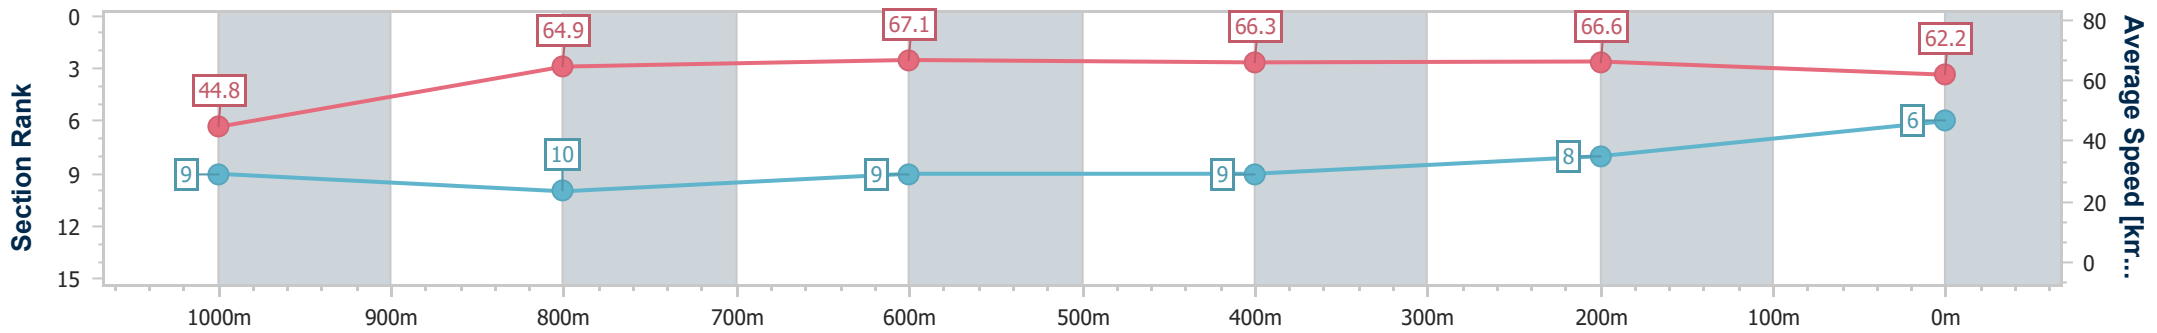

Doomben QLD Professional
Race 5: SKY RACING Class 6 Plate - 1110m

19 June 2024 - 14:22

Track Rating: Good 4, Weather: Fine, Rail Position: +11m Entire

BRISBANE
RACING CLUB

Section	Overall	1000m	800m	600m	400m	200m
Section Times	1:04.02 [6] (0:08.86)	0:55.16 [9] (0:11.12)	0:44.04 [10] (0:10.78)	0:33.26 [9] (0:10.84)	0:22.42 [9] (0:10.83)	0:11.59 [8] (0:11.59)
Average Speed [km/h]	44.8	64.9	67.1	66.3	66.6	62.2
Top Speed [km/h]	59.9	67.0	67.6	67.5	68.3	65.5
Avg. Dist. to Rail [m]	7.9	2.4	0.6	0.9	1.8	4.3
Avg. Stride Freq. [Hz]	2.3	2.5	2.5	2.5	2.4	2.4
Avg. Stride Length [m]	5.4	7.3	7.6	7.5	7.6	7.2

- [] Ranking at each section and finish
- .-.- No data available at this section
- NA No data available

Horse/Jockey Name	Harlequin Field
Final Rank	7
Fastest Section Time (Section)	0:08.78 (Overall)
Top Speed [km/h] (Section)	71.4 (1000m)
Race State	Finished