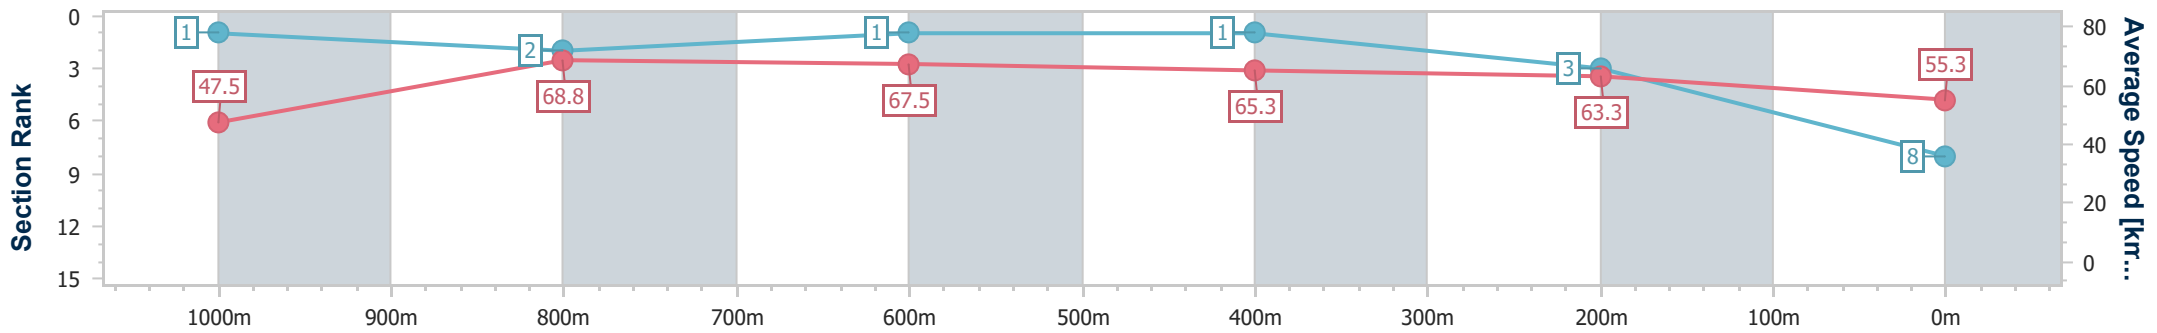

- [] Ranking at each section and finish
- .-.- No data available at this section
- NA No data available

Horse/Jockey Name	Ring Of Steel
Final Rank	8
Fastest Section Time (Section)	0:08.35 (Overall)
Top Speed [km/h] (Section)	70.8 (1000m)
Race State	Finished

Doomben QLD Professional
Race 5: SKY RACING Class 6 Plate - 1110m

19 June 2024 - 14:22
 Track Rating: Good 4, Weather: Fine, Rail Position: +11m Entire

BRISBANE
 RACING CLUB

Section	Overall	1000m	800m	600m	400m	200m
Section Times	1:04.79 [8] (0:08.35)	0:56.44 [1] (0:10.53)	0:45.91 [2] (0:10.64)	0:35.27 [1] (0:10.96)	0:24.31 [1] (0:11.31)	0:13.00 [3] (0:13.00)
Average Speed [km/h]	47.5	68.8	67.5	65.3	63.3	55.3
Top Speed [km/h]	69.5	70.8	68.6	68.1	64.9	60.3
Avg. Dist. to Rail [m]	5.2	1.9	0.3	1.6	2.2	1.9
Avg. Stride Freq. [Hz]	2.2	2.4	2.4	2.3	2.3	2.2
Avg. Stride Length [m]	5.9	7.8	8.0	7.8	7.5	6.9