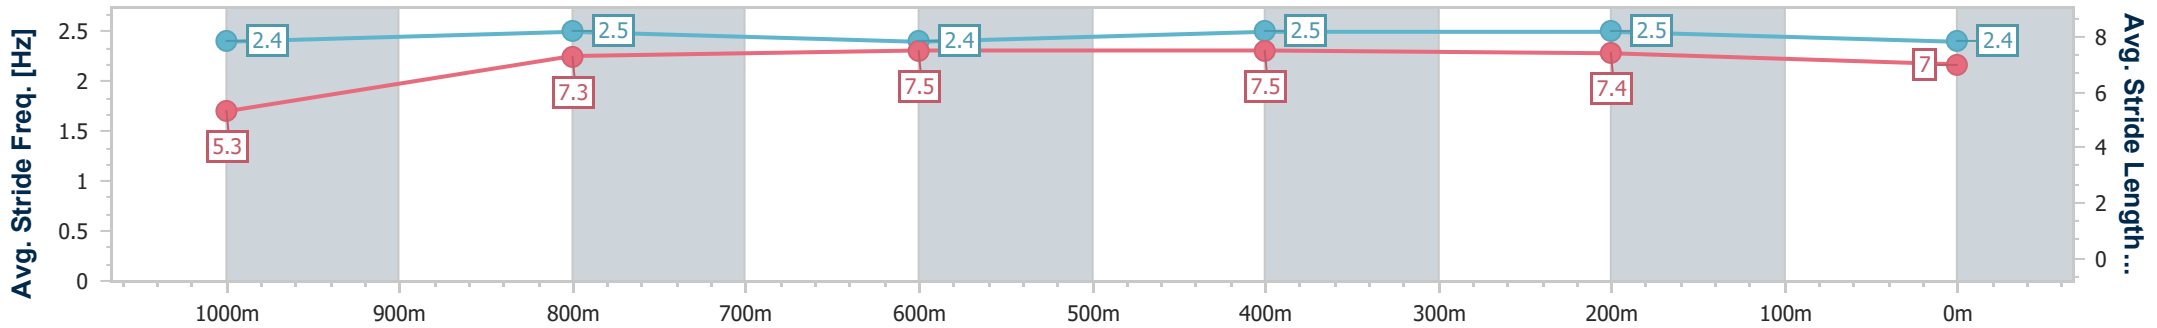

Doomben QLD Professional
Race 5: SKY RACING Class 6 Plate - 1110m

19 June 2024 - 14:22

Track Rating: Good 4, Weather: Fine, Rail Position: +11m Entire

BRISBANE RACING CLUB

Section	Overall	1000m	800m	600m	400m	200m
Section Times	1:04.24 [7] (0:08.78)	0:55.46 [7] (0:10.78)	0:44.68 [7] (0:10.99)	0:33.69 [8] (0:10.80)	0:22.89 [7] (0:10.93)	0:11.96 [6] (0:11.96)
Average Speed [km/h]	45.4	66.7	65.6	66.1	65.5	60.1
Top Speed [km/h]	63.5	71.4	66.5	67.2	66.1	64.0
Avg. Dist. to Rail [m]	3.0	1.1	0.3	1.6	2.9	0.7
Avg. Stride Freq. [Hz]	2.4	2.5	2.4	2.5	2.5	2.4
Avg. Stride Length [m]	5.3	7.3	7.5	7.5	7.4	7.0