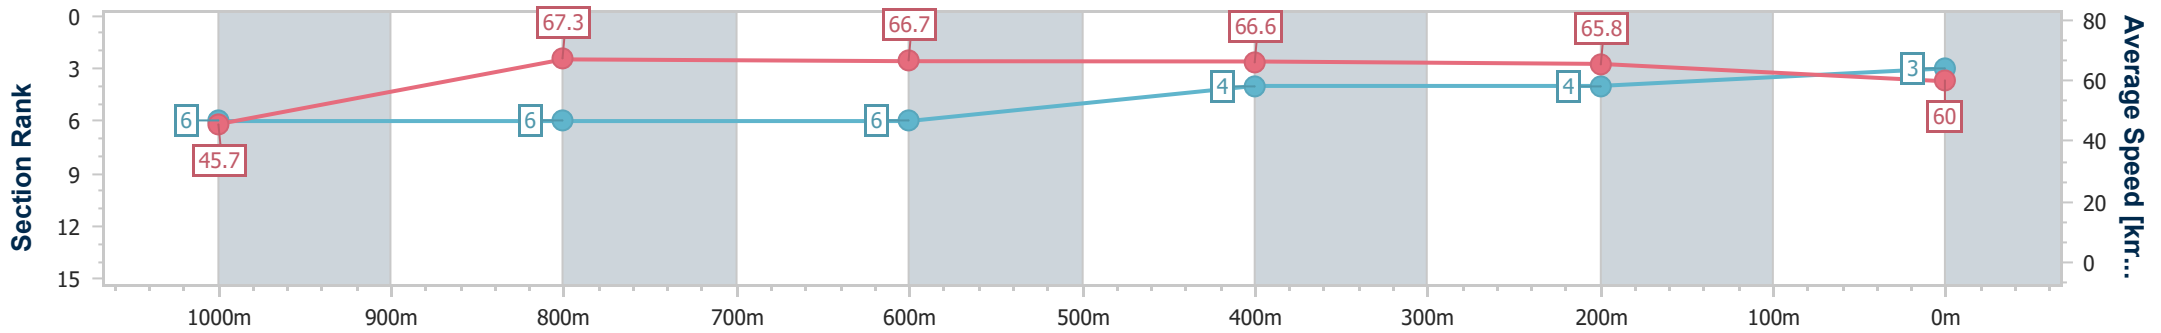

Doomben QLD Professional

Race 5: SKY RACING Class 6 Plate - 1110m

19 June 2024 - 14:22

Track Rating: Good 4, Weather: Fine, Rail Position: +11m Entire

BRISBANE RACING CLUB

Section	Overall	1000m	800m	600m	400m	200m
Section Times	1:03.90 [3] (0:08.63)	0:55.27 [6] (0:10.71)	0:44.56 [6] (0:10.83)	0:33.73 [6] (0:10.79)	0:22.94 [4] (0:10.98)	0:11.96 [4]
Average Speed [km/h]	45.7	67.3	66.7	66.6	65.8	60.0
Top Speed [km/h]	63.7	69.1	67.4	67.5	67.2	63.3
Avg. Dist. to Rail [m]	2.7	0.8	0.1	0.4	1.7	2.3
Avg. Stride Freq. [Hz]	2.2	2.3	2.3	2.3	2.3	2.2
Avg. Stride Length [m]	5.8	8.0	8.2	8.0	7.9	7.5