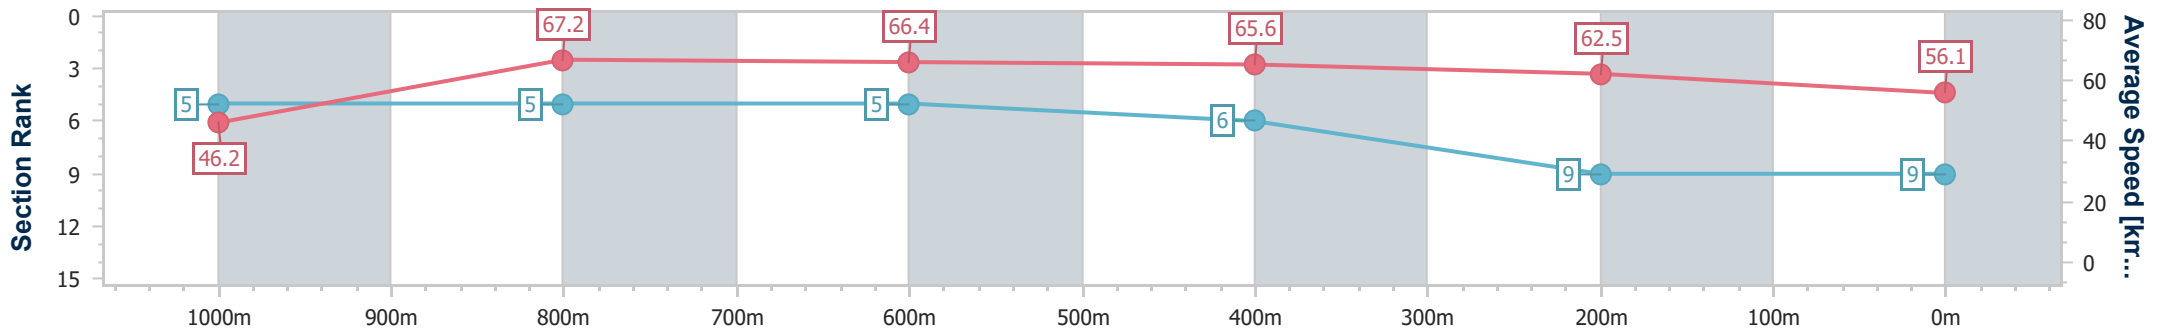

Doomben QLD Professional

Race 5: SKY RACING Class 6 Plate - 1110m

19 June 2024 - 14:22

Track Rating: Good 4, Weather: Fine, Rail Position: +11m Entire

BRISBANE RACING CLUB

Section	Overall	1000m	800m	600m	400m	200m
Section Times	1:05.53 [9] (0:08.59)	0:56.94 [5] (0:10.73)	0:46.21 [5] (0:10.84)	0:35.37 [5] (0:11.00)	0:24.37 [6] (0:11.51)	0:12.86 [9] (0:12.86)
Average Speed [km/h]	46.2	67.2	66.4	65.6	62.5	56.1
Top Speed [km/h]	63.9	68.7	67.0	67.1	63.5	60.4
Avg. Dist. to Rail [m]	4.2	1.9	0.4	0.6	1.6	1.8
Avg. Stride Freq. [Hz]	2.3	2.4	2.3	2.3	2.3	2.1
Avg. Stride Length [m]	5.6	7.9	8.0	7.9	7.7	7.4

- [] Ranking at each section and finish
- .-.- No data available at this section
- NA No data available

Horse/Jockey Name	Strategic Position
Final Rank	10
Fastest Section Time (Section)	0:08.87 (Overall)
Top Speed [km/h] (Section)	67.2 (1000m)
Race State	Finished