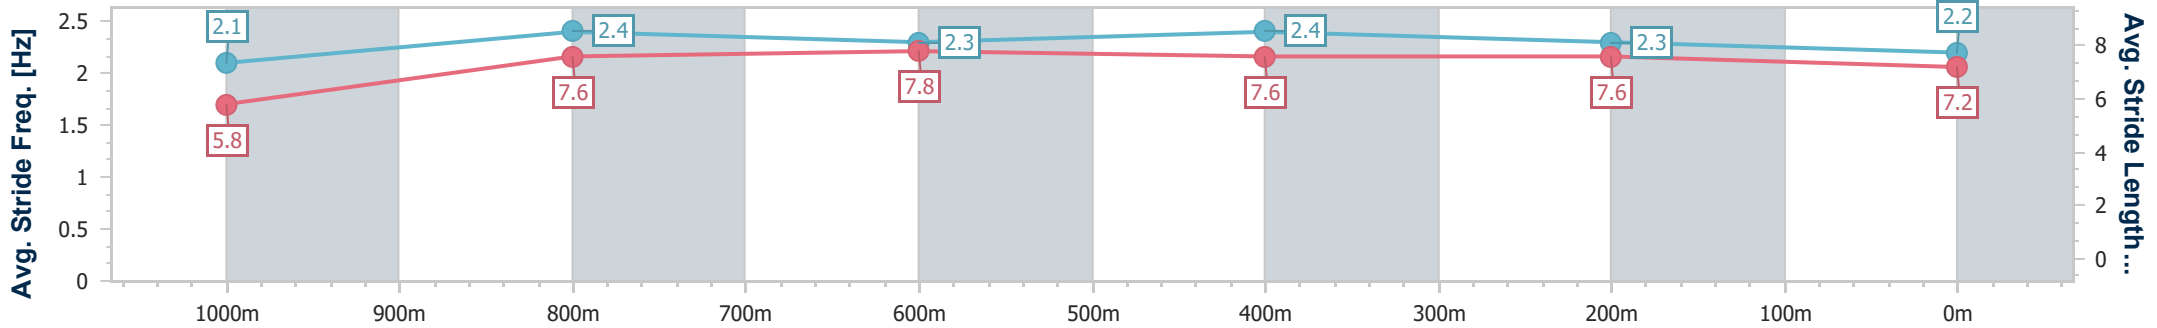

- [] Ranking at each section and finish
- .-.- No data available at this section
- NA No data available

Horse/Jockey Name	Strategic Position
Final Rank	10
Fastest Section Time (Section)	0:08.87 (Overall)
Top Speed [km/h] (Section)	67.2 (1000m)
Race State	Finished

Doomben QLD Professional
Race 5: SKY RACING Class 6 Plate - 1110m

19 June 2024 - 14:22

Track Rating: Good 4, Weather: Fine, Rail Position: +11m Entire

BRISBANE RACING CLUB

Section	Overall	1000m	800m	600m	400m	200m
Section Times	1:05.58 [10] (0:08.87)	0:56.71 [10] (0:10.93)	0:45.78 [9] (0:11.04)	0:34.74 [10] (0:10.92)	0:23.82 [10] (0:11.21)	0:12.61 [10] (0:12.61)
Average Speed [km/h]	44.8	66.2	65.6	65.4	64.0	57.2
Top Speed [km/h]	64.2	67.2	66.9	66.6	66.0	62.4
Avg. Dist. to Rail [m]	2.4	1.4	1.1	1.1	2.3	3.6
Avg. Stride Freq. [Hz]	2.1	2.4	2.3	2.4	2.3	2.2
Avg. Stride Length [m]	5.8	7.6	7.8	7.6	7.6	7.2

- [] Ranking at each section and finish
- .-.- No data available at this section
- NA No data available