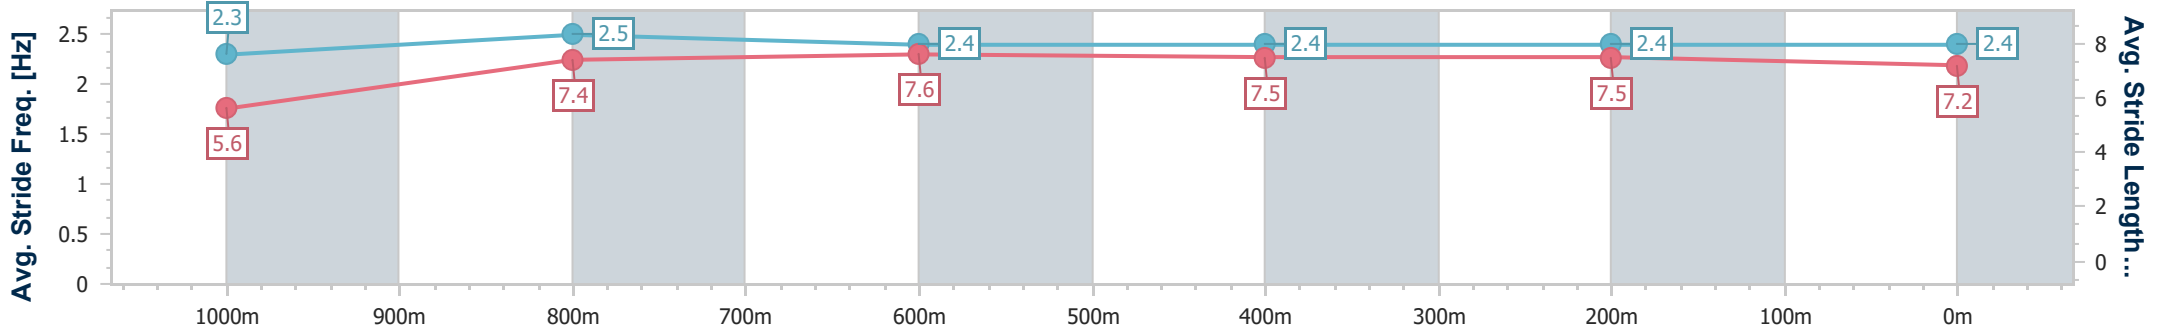

Doomben QLD Professional
Race 5: SKY RACING Class 6 Plate - 1110m

19 June 2024 - 14:22

Track Rating: Good 4, Weather: Fine, Rail Position: +11m Entire

BRISBANE
RACING CLUB

Section	Overall	1000m	800m	600m	400m	200m
Section Times	1:03.81 [2] (0:08.38)	0:55.43 [2] (0:10.76)	0:44.67 [4] (0:10.91)	0:33.76 [4] (0:10.93)	0:22.83 [5] (0:10.99)	0:11.84 [5] (0:11.84)
Average Speed [km/h]	47.4	66.9	66.4	65.4	65.2	60.9
Top Speed [km/h]	66.7	68.6	67.5	66.7	67.6	63.8
Avg. Dist. to Rail [m]	6.1	1.8	0.7	1.2	2.3	0.7
Avg. Stride Freq. [Hz]	2.3	2.5	2.4	2.4	2.4	2.4
Avg. Stride Length [m]	5.6	7.4	7.6	7.5	7.5	7.2