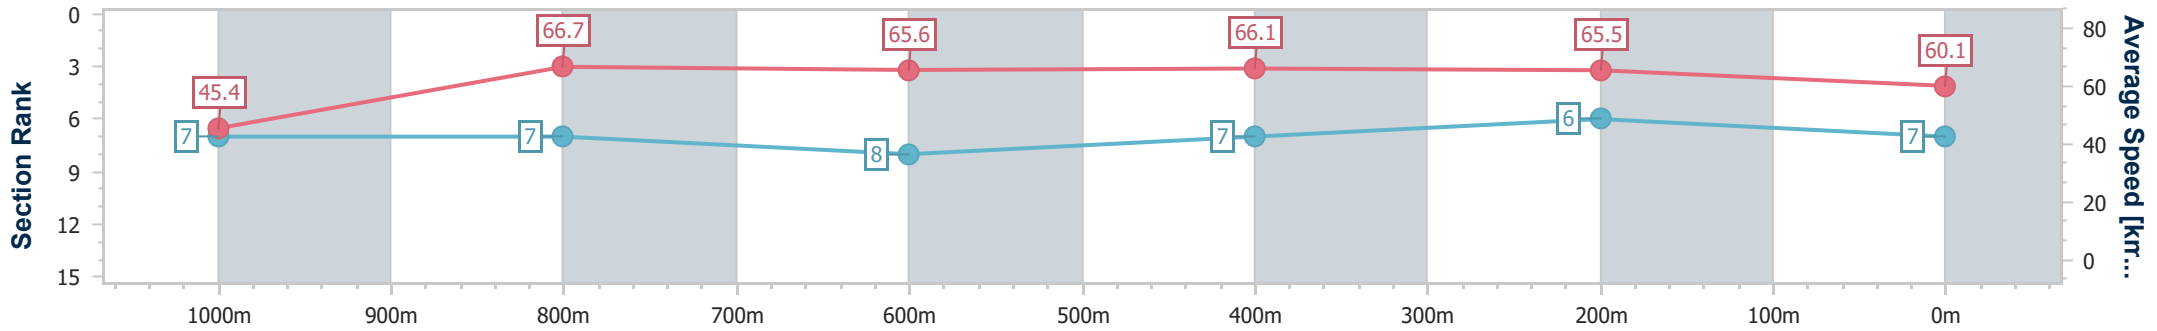

Doomben QLD Professional
Race 5: SKY RACING Class 6 Plate - 1110m

19 June 2024 - 14:22

Track Rating: Good 4, Weather: Fine, Rail Position: +11m Entire

BRISBANE RACING CLUB

Section	Overall	1000m	800m	600m	400m	200m
Section Times	1:04.24 [7] (0:08.78)	0:55.46 [7] (0:10.78)	0:44.68 [7] (0:10.99)	0:33.69 [8] (0:10.80)	0:22.89 [7] (0:10.93)	0:11.96 [6] (0:11.96)
Average Speed [km/h]	45.4	66.7	65.6	66.1	65.5	60.1
Top Speed [km/h]	63.5	71.4	66.5	67.2	66.1	64.0
Avg. Dist. to Rail [m]	3.0	1.1	0.3	1.6	2.9	0.7
Avg. Stride Freq. [Hz]	2.4	2.5	2.4	2.5	2.5	2.4
Avg. Stride Length [m]	5.3	7.3	7.5	7.5	7.4	7.0