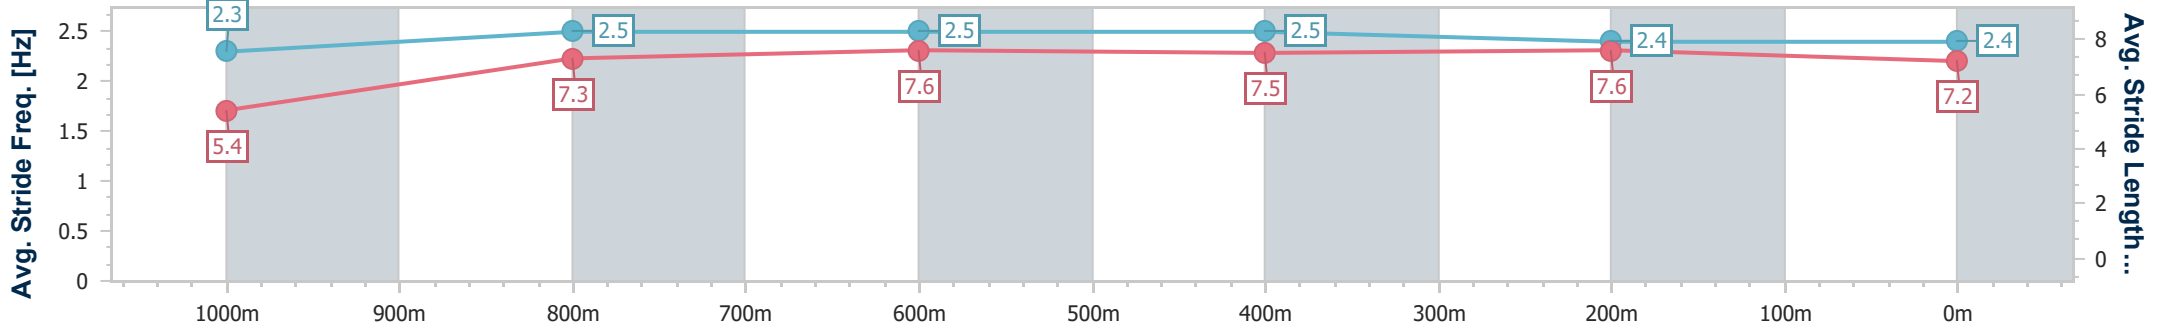

Doomben QLD Professional
Race 5: SKY RACING Class 6 Plate - 1110m

19 June 2024 - 14:22

Track Rating: Good 4, Weather: Fine, Rail Position: +11m Entire

BRISBANE
RACING CLUB

Section	Overall	1000m	800m	600m	400m	200m
Section Times	1:04.02 [6] (0:08.86)	0:55.16 [9] (0:11.12)	0:44.04 [10] (0:10.78)	0:33.26 [9] (0:10.84)	0:22.42 [9] (0:10.83)	0:11.59 [8] (0:11.59)
Average Speed [km/h]	44.8	64.9	67.1	66.3	66.6	62.2
Top Speed [km/h]	59.9	67.0	67.6	67.5	68.3	65.5
Avg. Dist. to Rail [m]	7.9	2.4	0.6	0.9	1.8	4.3
Avg. Stride Freq. [Hz]	2.3	2.5	2.5	2.5	2.4	2.4
Avg. Stride Length [m]	5.4	7.3	7.6	7.5	7.6	7.2

- [] Ranking at each section and finish
- .-.- No data available at this section
- NA No data available

Horse/Jockey Name	Harlequin Field
Final Rank	7
Fastest Section Time (Section)	0:08.78 (Overall)
Top Speed [km/h] (Section)	71.4 (1000m)
Race State	Finished