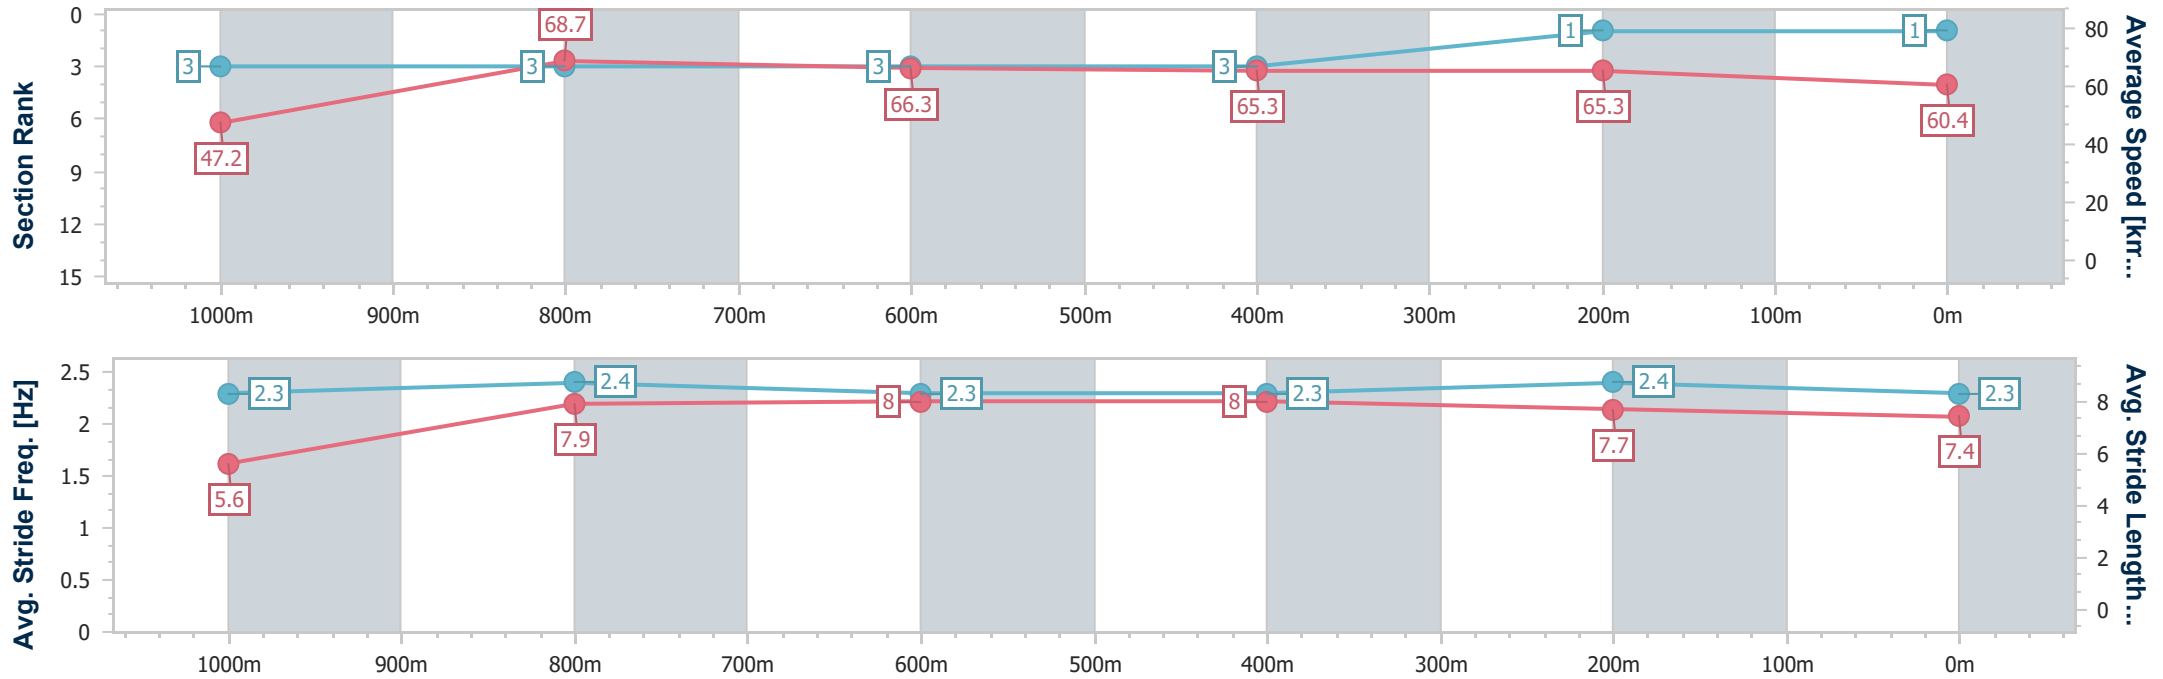

19 June 2024 - 14:22
 Track Rating: Good 4, Weather: Fine, Rail Position: +11m Entire

BRISBANE
 RACING CLUB

Section	Overall	1000m	800m	600m	400m	200m
Section Times	1:03.62 [1] (0:08.44)	0:55.18 [3] (0:10.47)	0:44.71 [3] (0:10.81)	0:33.90 [3] (0:10.97)	0:22.93 [3] (0:11.00)	0:11.93 [1] (0:11.93)
Average Speed [km/h]	47.2	68.7	66.3	65.3	65.3	60.4
Top Speed [km/h]	69.0	71.2	66.7	66.1	66.4	64.3
Avg. Dist. to Rail [m]	1.5	0.7	0.9	1.3	0.6	0.5
Avg. Stride Freq. [Hz]	2.3	2.4	2.3	2.3	2.4	2.3
Avg. Stride Length [m]	5.6	7.9	8.0	8.0	7.7	7.4