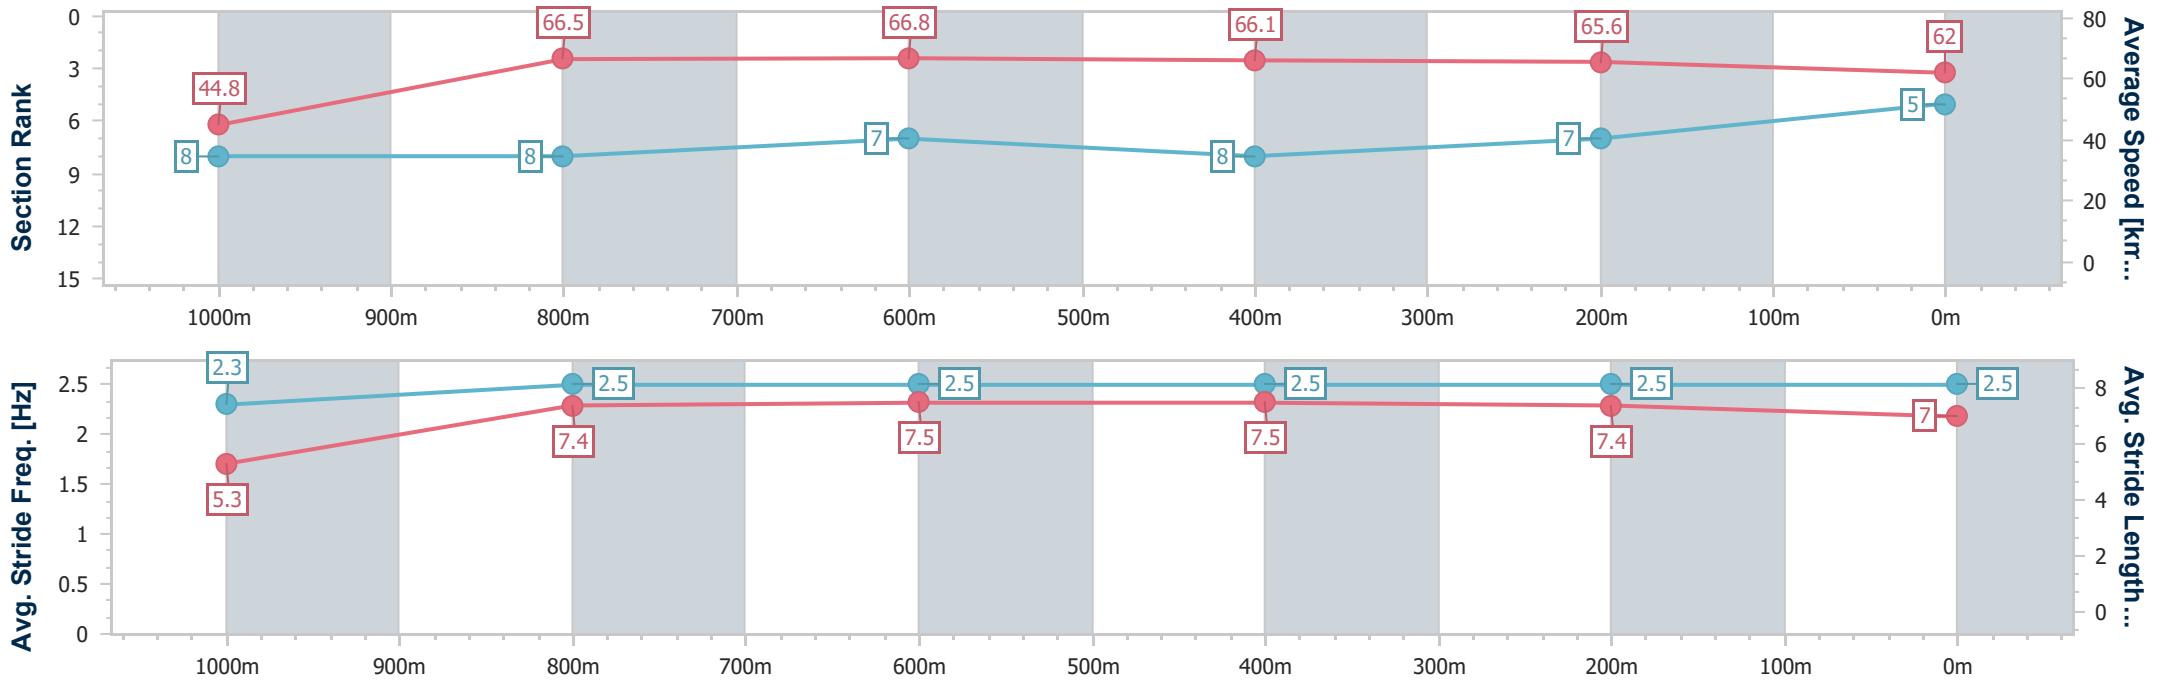

Doomben QLD Professional
Race 5: SKY RACING Class 6 Plate - 1110m

19 June 2024 - 14:22

Track Rating: Good 4, Weather: Fine, Rail Position: +11m Entire

BRISBANE RACING CLUB

Section	Overall	1000m	800m	600m	400m	200m
Section Times	1:04.01 [5] (0:08.81)	0:55.20 [8] (0:10.88)	0:44.32 [8] (0:10.85)	0:33.47 [7] (0:10.87)	0:22.60 [8] (0:11.01)	0:11.59 [7]
Average Speed [km/h]	44.8	66.5	66.8	66.1	65.6	62.0
Top Speed [km/h]	62.7	67.6	67.4	67.4	66.3	65.7
Avg. Dist. to Rail [m]	6.8	2.1	1.0	0.4	1.8	4.6
Avg. Stride Freq. [Hz]	2.3	2.5	2.5	2.5	2.5	2.5
Avg. Stride Length [m]	5.3	7.4	7.5	7.5	7.4	7.0