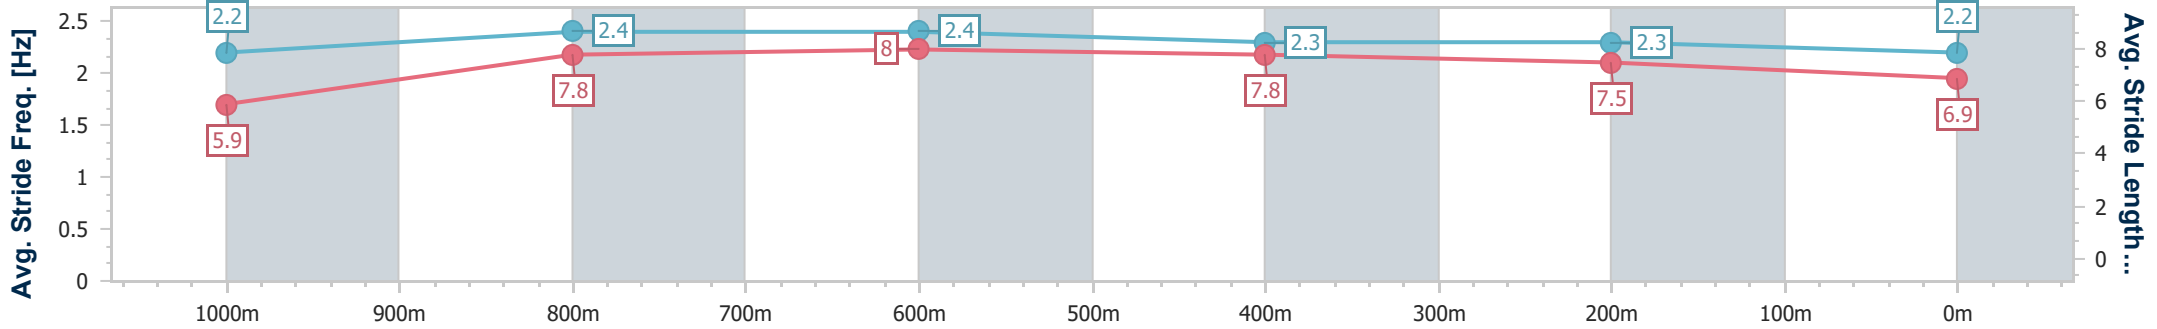

Doomben QLD Professional
Race 5: SKY RACING Class 6 Plate - 1110m

19 June 2024 - 14:22

Track Rating: Good 4, Weather: Fine, Rail Position: +11m Entire

BRISBANE RACING CLUB

Section	Overall	1000m	800m	600m	400m	200m
Section Times	1:04.24 [7] (0:08.78)	0:55.46 [7] (0:10.78)	0:44.68 [7] (0:10.99)	0:33.69 [8] (0:10.80)	0:22.89 [7] (0:10.93)	0:11.96 [6] (0:11.96)
Average Speed [km/h]	45.4	66.7	65.6	66.1	65.5	60.1
Top Speed [km/h]	63.5	71.4	66.5	67.2	66.1	64.0
Avg. Dist. to Rail [m]	3.0	1.1	0.3	1.6	2.9	0.7
Avg. Stride Freq. [Hz]	2.4	2.5	2.4	2.5	2.5	2.4
Avg. Stride Length [m]	5.3	7.3	7.5	7.5	7.4	7.0

- [] Ranking at each section and finish
- .-.- No data available at this section
- NA No data available

Horse/Jockey Name	Ring Of Steel
Final Rank	8
Fastest Section Time (Section)	0:08.35 (Overall)
Top Speed [km/h] (Section)	70.8 (1000m)
Race State	Finished

Doomben QLD Professional
Race 5: SKY RACING Class 6 Plate - 1110m

19 June 2024 - 14:22
 Track Rating: Good 4, Weather: Fine, Rail Position: +11m Entire

BRISBANE
 RACING CLUB

Section	Overall	1000m	800m	600m	400m	200m
Section Times	1:04.79 [8] (0:08.35)	0:56.44 [1] (0:10.53)	0:45.91 [2] (0:10.64)	0:35.27 [1] (0:10.96)	0:24.31 [1] (0:11.31)	0:13.00 [3] (0:13.00)
Average Speed [km/h]	47.5	68.8	67.5	65.3	63.3	55.3
Top Speed [km/h]	69.5	70.8	68.6	68.1	64.9	60.3
Avg. Dist. to Rail [m]	5.2	1.9	0.3	1.6	2.2	1.9
Avg. Stride Freq. [Hz]	2.2	2.4	2.4	2.3	2.3	2.2
Avg. Stride Length [m]	5.9	7.8	8.0	7.8	7.5	6.9