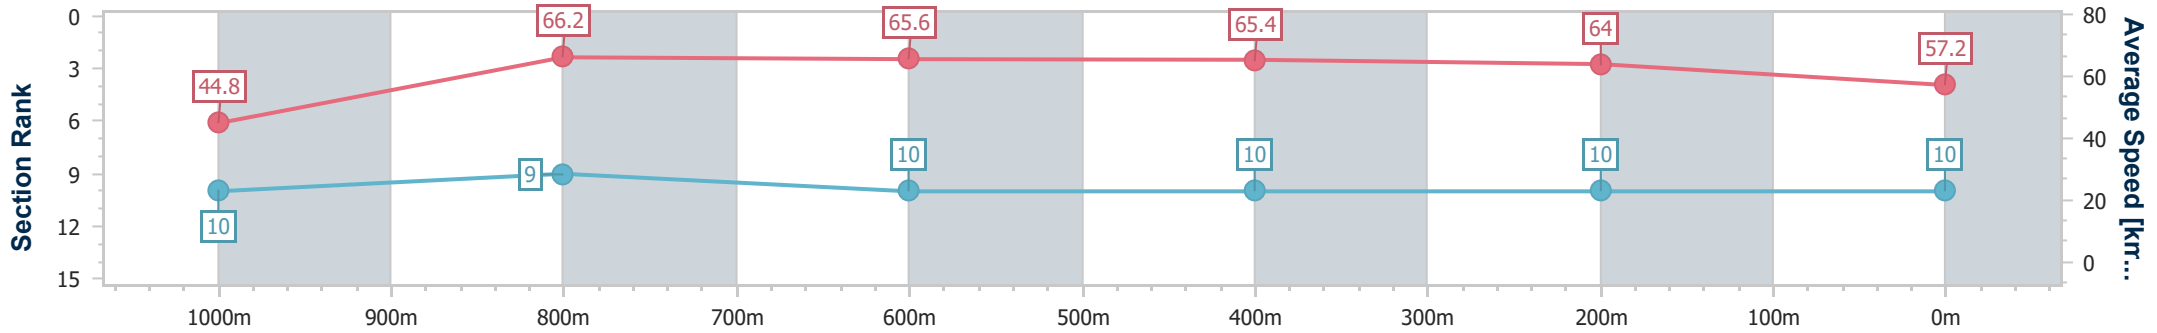

- [] Ranking at each section and finish
- .-.- No data available at this section
- NA No data available

Horse/Jockey Name	Strategic Position
Final Rank	10
Fastest Section Time (Section)	0:08.87 (Overall)
Top Speed [km/h] (Section)	67.2 (1000m)
Race State	Finished

Doomben QLD Professional
Race 5: SKY RACING Class 6 Plate - 1110m

19 June 2024 - 14:22

Track Rating: Good 4, Weather: Fine, Rail Position: +11m Entire

BRISBANE RACING CLUB

Section	Overall	1000m	800m	600m	400m	200m
Section Times	1:05.58 [10] (0:08.87)	0:56.71 [10] (0:10.93)	0:45.78 [9] (0:11.04)	0:34.74 [10] (0:10.92)	0:23.82 [10] (0:11.21)	0:12.61 [10] (0:12.61)
Average Speed [km/h]	44.8	66.2	65.6	65.4	64.0	57.2
Top Speed [km/h]	64.2	67.2	66.9	66.6	66.0	62.4
Avg. Dist. to Rail [m]	2.4	1.4	1.1	1.1	2.3	3.6
Avg. Stride Freq. [Hz]	2.1	2.4	2.3	2.4	2.3	2.2
Avg. Stride Length [m]	5.8	7.6	7.8	7.6	7.6	7.2

- [] Ranking at each section and finish
- .-.- No data available at this section
- NA No data available