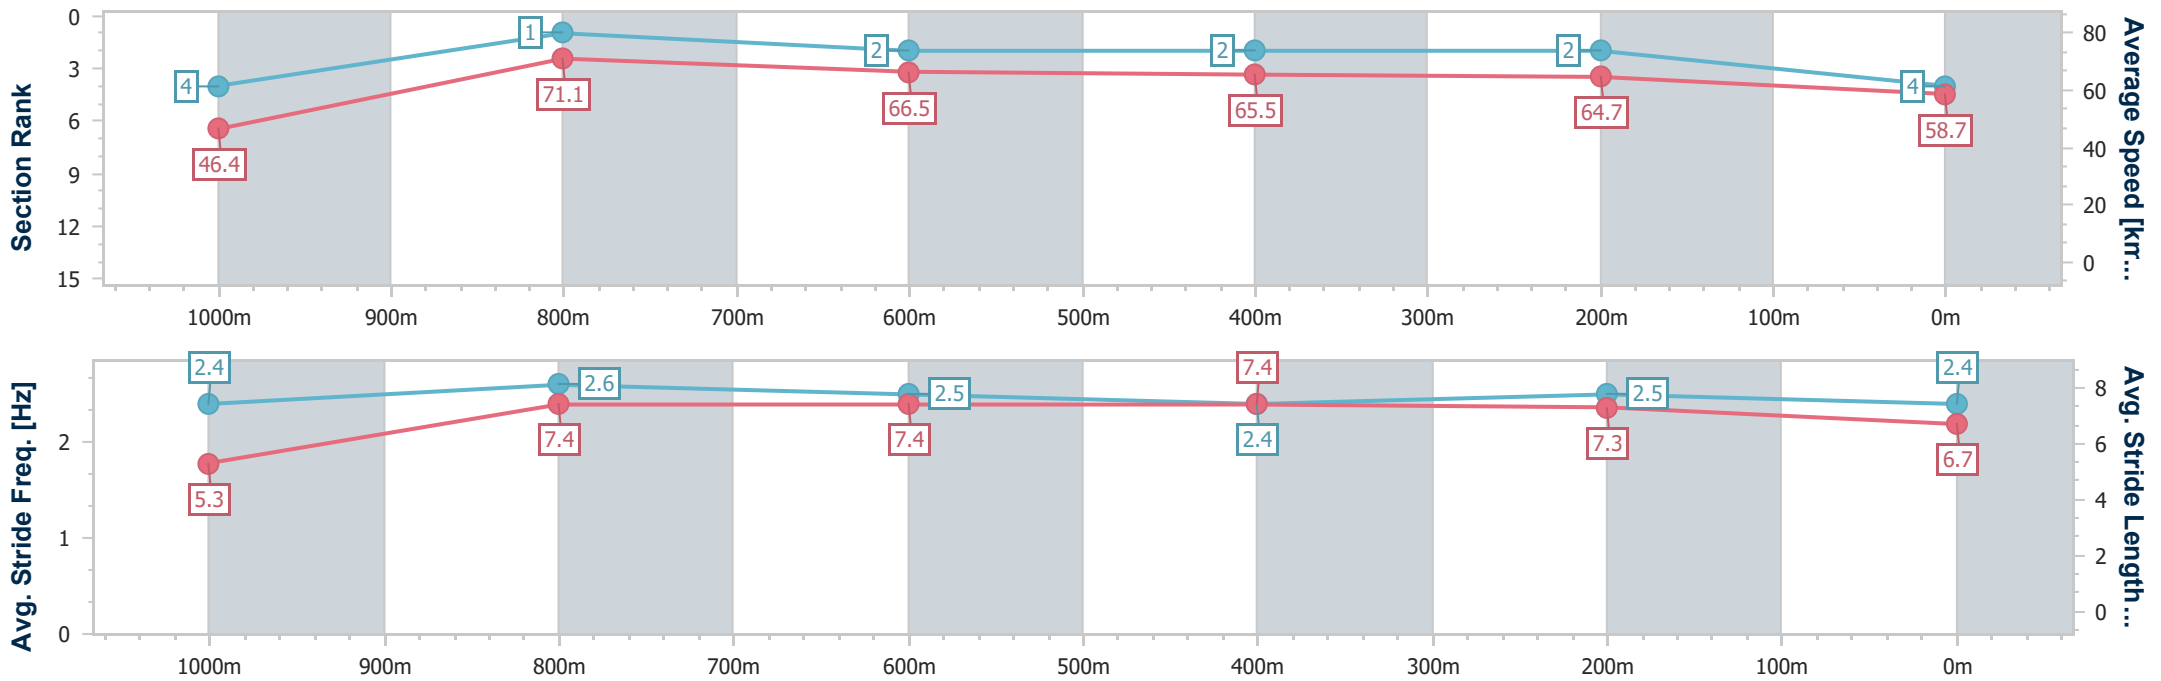

Doomben QLD Professional
Race 5: SKY RACING Class 6 Plate - 1110m

19 June 2024 - 14:22

Track Rating: Good 4, Weather: Fine, Rail Position: +11m Entire

BRISBANE
RACING CLUB

Section	Overall	1000m	800m	600m	400m	200m
Section Times	1:03.98 [4] (0:08.54)	0:55.44 [4] (0:10.20)	0:45.24 [1] (0:10.86)	0:34.38 [2] (0:10.98)	0:23.40 [2] (0:11.13)	0:12.27 [2]
Average Speed [km/h]	46.4	71.1	66.5	65.5	64.7	58.7
Top Speed [km/h]	72.1	72.2	68.0	67.5	65.5	62.9
Avg. Dist. to Rail [m]	7.1	2.9	1.2	0.5	0.4	1.3
Avg. Stride Freq. [Hz]	2.4	2.6	2.5	2.4	2.5	2.4
Avg. Stride Length [m]	5.3	7.4	7.4	7.4	7.3	6.7

- [] Ranking at each section and finish
- .-.- No data available at this section
- NA No data available

Horse/Jockey Name	Self Indulgent
Final Rank	5
Fastest Section Time (Section)	0:08.81 (Overall)
Top Speed [km/h] (Section)	67.6 (1000m)
Race State	Finished