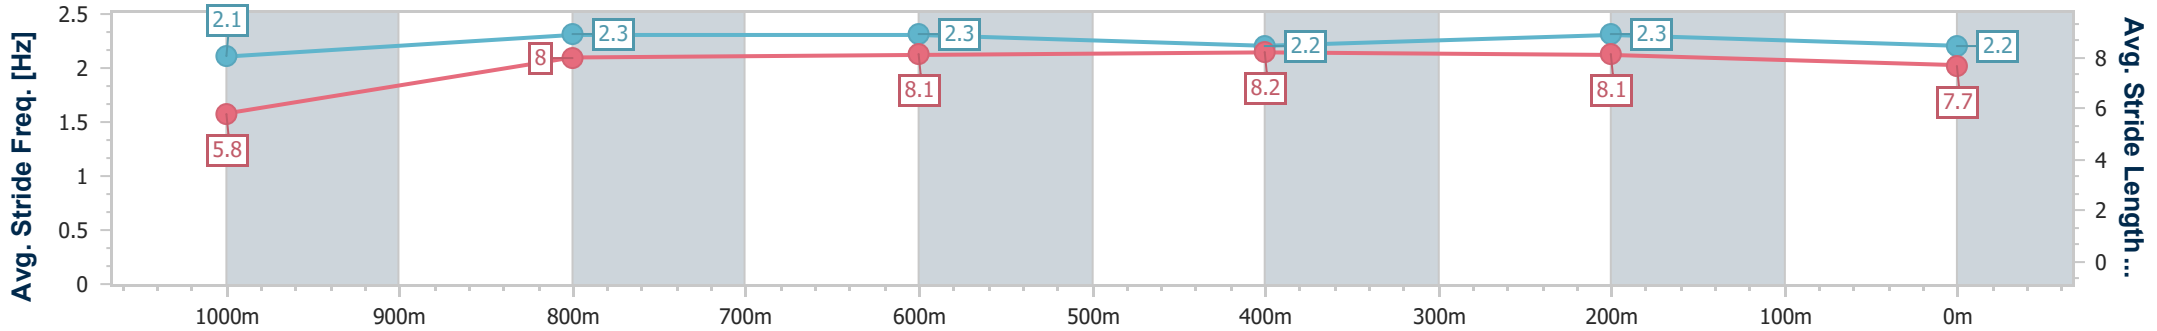

Horse/Jockey Name	Enabler
Final Rank	4
Fastest Section Time (Section)	0:08.97 (Overall)
Top Speed [km/h] (Section)	68.9 (400m)
Race State	Finished

Doomben QLD Professional
Race 6: BECOME A BRC MEMBER BENCHMARK 68 Handicap - 1110m
19 June 2024 - 14:58
Track Rating: Good 4, Weather: Fine, Rail Position: +11m Entire

BRISBANE
RACING CLUB

Section	Overall	1000m	800m	600m	400m	200m
Section Times	1:04.19 [4] (0:08.97)	0:55.22 [12] (0:11.02)	0:44.20 [11] (0:10.90)	0:33.30 [11] (0:10.90)	0:22.40 [8] (0:10.72)	0:11.68 [6] (0:11.68)
Average Speed [km/h]	44.1	65.5	65.8	65.7	66.9	61.7
Top Speed [km/h]	64.2	67.1	67.3	66.7	68.9	63.5
Avg. Dist. to Rail [m]	4.3	1.2	0.5	1.6	1.1	0.8
Avg. Stride Freq. [Hz]	2.1	2.3	2.3	2.2	2.3	2.2
Avg. Stride Length [m]	5.8	8.0	8.1	8.2	8.1	7.7

- [ ] Ranking at each section and finish
- -.-.- No data available at this section
- NA No data available