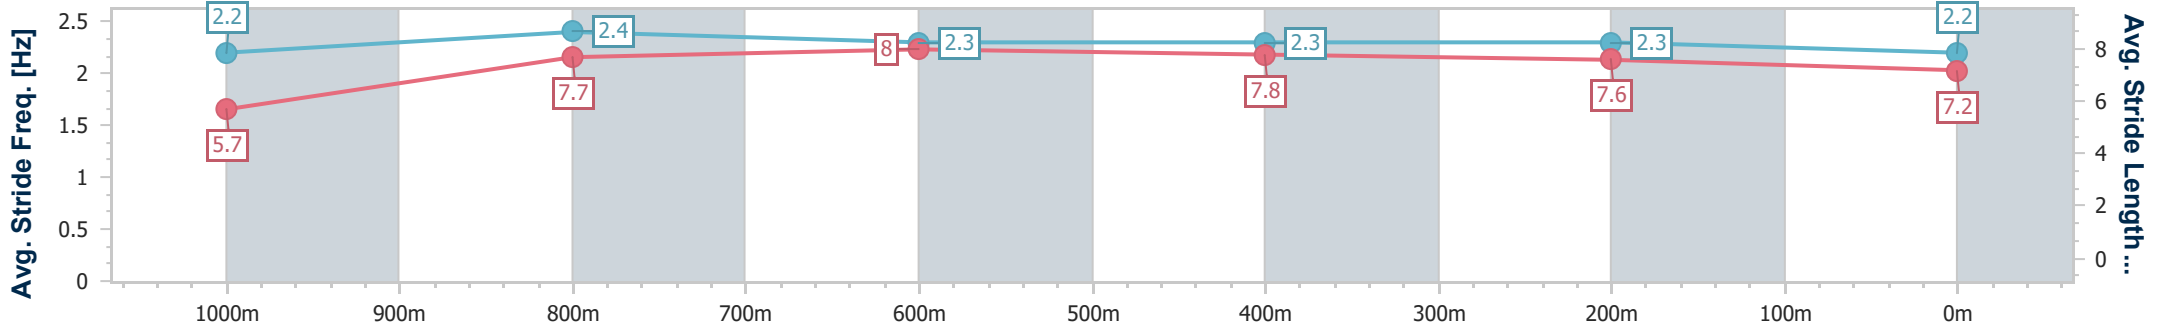

Doomben QLD Professional  
Race 6: BECOME A BRC MEMBER BENCHMARK 68 Handicap - 1110m

19 June 2024 - 14:58

BRISBANE RACING CLUB

Track Rating: Good 4, Weather: Fine, Rail Position: +11m Entire

Section	Overall	1000m	800m	600m	400m	200m
Section Times	1:05.17 [10] (0:08.48)	0:56.69 [2] (0:10.89)	0:45.80 [6] (0:10.83)	0:34.97 [4] (0:11.20)	0:23.77 [4] (0:11.27)	0:12.50 [7] (0:12.50)
Average Speed [km/h]	46.8	66.7	67.4	65.2	64.1	57.6
Top Speed [km/h]	66.1	68.5	68.0	66.2	65.4	61.8
Avg. Dist. to Rail [m]	9.5	4.4	2.3	2.4	3.6	3.4
Avg. Stride Freq. [Hz]	2.2	2.4	2.3	2.3	2.3	2.2
Avg. Stride Length [m]	5.7	7.7	8.0	7.8	7.6	7.2