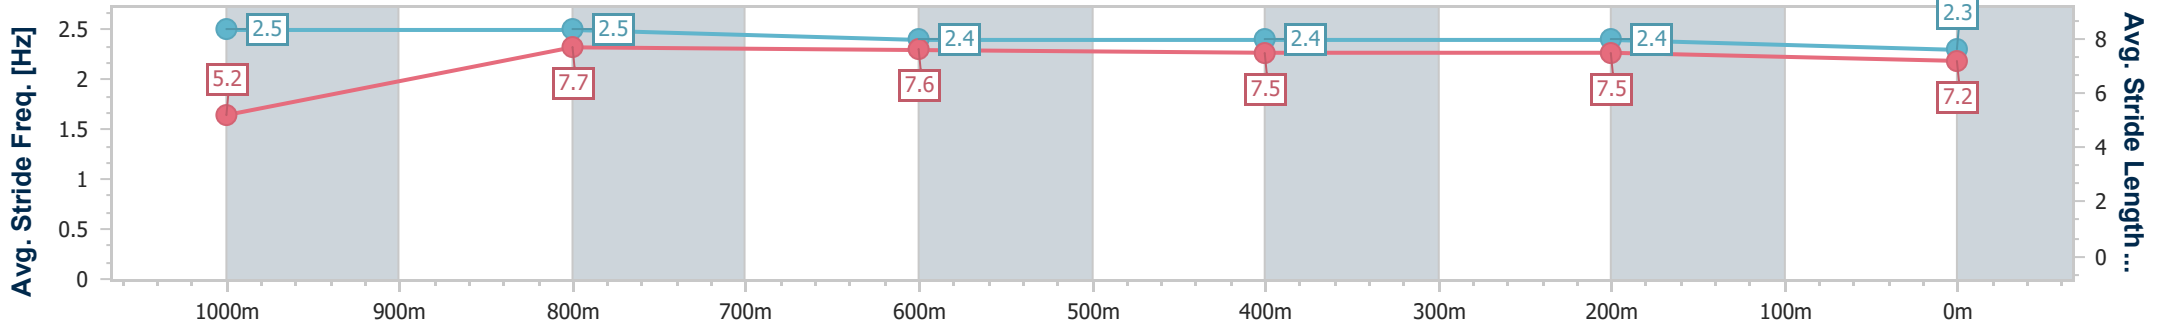

Doomben QLD Professional  
Race 6: BECOME A BRC MEMBER BENCHMARK 68 Handicap - 1110m

19 June 2024 - 14:58

BRISBANE RACING CLUB

Track Rating: Good 4, Weather: Fine, Rail Position: +11m Entire

Section	Overall	1000m	800m	600m	400m	200m
Section Times	1:04.01 [2] (0:08.49)	0:55.52 [3] (0:10.62)	0:44.90 [1] (0:10.81)	0:34.09 [1] (0:11.01)	0:23.08 [1] (0:11.08)	0:12.00 [1] (0:12.00)
Average Speed [km/h]	47.0	67.6	66.5	64.8	65.0	59.9
Top Speed [km/h]	70.4	70.7	67.6	66.2	65.4	63.9
Avg. Dist. to Rail [m]	3.4	0.5	0.6	1.1	0.9	1.0
Avg. Stride Freq. [Hz]	2.5	2.5	2.4	2.4	2.4	2.3
Avg. Stride Length [m]	5.2	7.7	7.6	7.5	7.5	7.2