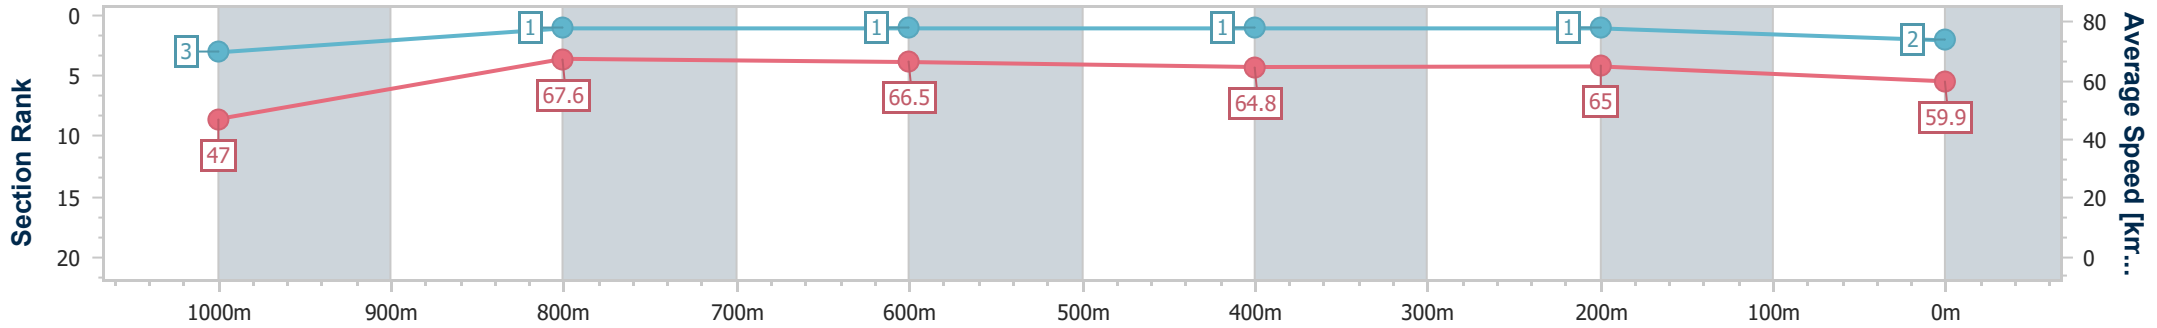

Doomben QLD Professional  
Race 6: BECOME A BRC MEMBER BENCHMARK 68 Handicap - 1110m

19 June 2024 - 14:58

BRISBANE RACING CLUB

Track Rating: Good 4, Weather: Fine, Rail Position: +11m Entire

Section	Overall	1000m	800m	600m	400m	200m
Section Times	1:04.01 [2] (0:08.49)	0:55.52 [3] (0:10.62)	0:44.90 [1] (0:10.81)	0:34.09 [1] (0:11.01)	0:23.08 [1] (0:11.08)	0:12.00 [1] (0:12.00)
Average Speed [km/h]	47.0	67.6	66.5	64.8	65.0	59.9
Top Speed [km/h]	70.4	70.7	67.6	66.2	65.4	63.9
Avg. Dist. to Rail [m]	3.4	0.5	0.6	1.1	0.9	1.0
Avg. Stride Freq. [Hz]	2.5	2.5	2.4	2.4	2.4	2.3
Avg. Stride Length [m]	5.2	7.7	7.6	7.5	7.5	7.2