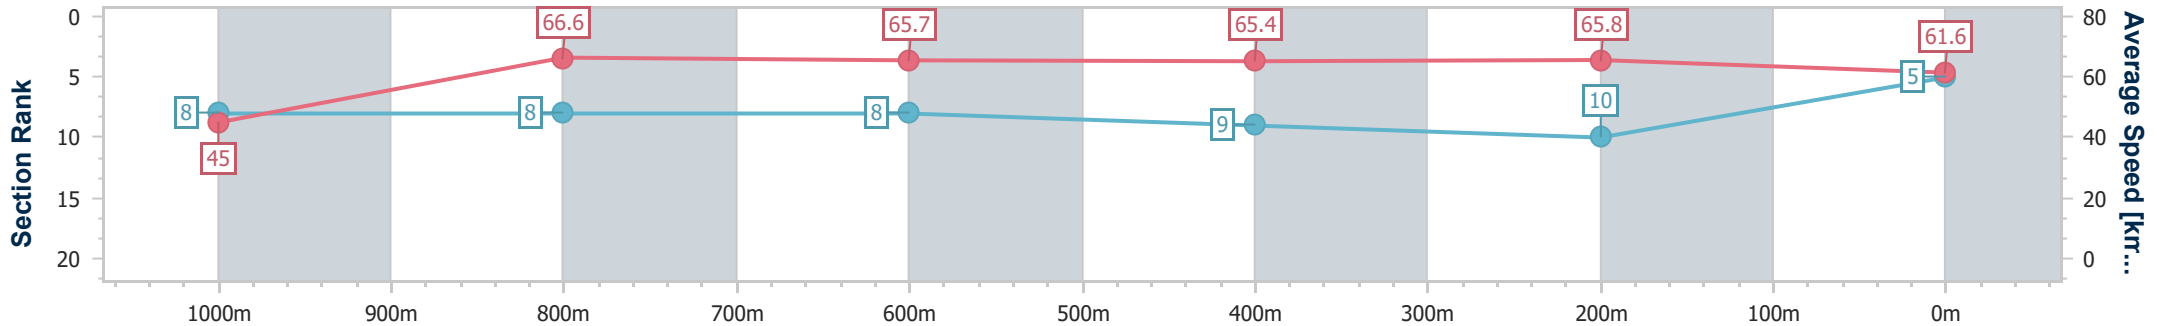

Horse/Jockey Name	Orient's Secret
Final Rank	5
Fastest Section Time (Section)	0:08.76 (Overall)
Top Speed [km/h] (Section)	68.2 (1000m)
Race State	Finished

Doomben QLD Professional
Race 6: BECOME A BRC MEMBER BENCHMARK 68 Handicap - 1110m
19 June 2024 - 14:58
Track Rating: Good 4, Weather: Fine, Rail Position: +11m Entire

BRISBANE
RACING CLUB

Section	Overall	1000m	800m	600m	400m	200m
Section Times	1:04.50 [5] (0:08.76)	0:55.74 [8] (0:10.85)	0:44.89 [8] (0:11.09)	0:33.80 [8] (0:11.11)	0:22.69 [9] (0:11.03)	0:11.66 [10] (0:11.66)
Average Speed [km/h]	45.0	66.6	65.7	65.4	65.8	61.6
Top Speed [km/h]	62.7	68.2	66.9	66.4	67.5	63.6
Avg. Dist. to Rail [m]	4.2	2.1	1.7	2.0	3.6	3.7
Avg. Stride Freq. [Hz]	2.2	2.4	2.4	2.4	2.4	2.4
Avg. Stride Length [m]	5.6	7.7	7.7	7.6	7.6	7.3

- [ ] Ranking at each section and finish
- -.-.- No data available at this section
- NA No data available