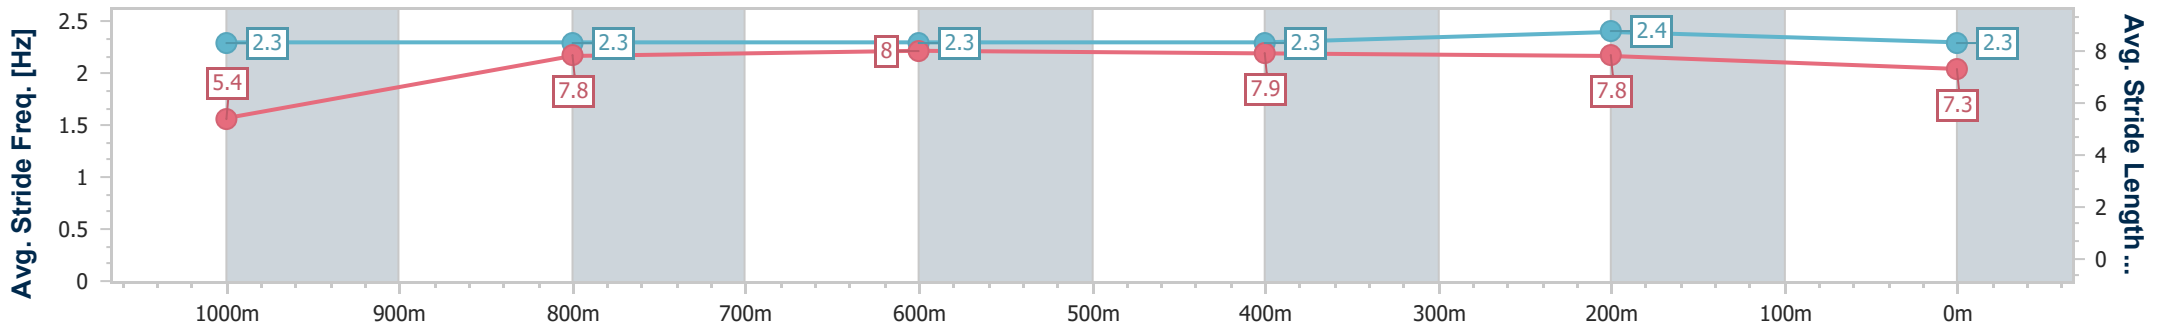

Horse/Jockey Name	Lady Wardell
Final Rank	8
Fastest Section Time (Section)	0:08.83 (Overall)
Top Speed [km/h] (Section)	68.2 (800m)
Race State	Finished

Doomben QLD Professional
Race 6: BECOME A BRC MEMBER BENCHMARK 68 Handicap - 1110m
19 June 2024 - 14:58
Track Rating: Good 4, Weather: Fine, Rail Position: +11m Entire

BRISBANE
RACING CLUB

Section	Overall	1000m	800m	600m	400m	200m
Section Times	1:04.60 [8] (0:08.83)	0:55.77 [10] (0:11.13)	0:44.64 [10] (0:10.86)	0:33.78 [10] (0:11.07)	0:22.71 [10] (0:10.89)	0:11.82 [8] (0:11.82)
Average Speed [km/h]	44.9	65.3	66.1	65.2	66.1	61.0
Top Speed [km/h]	64.2	66.0	68.2	66.6	67.0	64.8
Avg. Dist. to Rail [m]	6.0	1.9	0.3	0.2	1.3	1.5
Avg. Stride Freq. [Hz]	2.3	2.3	2.3	2.3	2.4	2.3
Avg. Stride Length [m]	5.4	7.8	8.0	7.9	7.8	7.3

- [ ] Ranking at each section and finish
- -.-.- No data available at this section
- NA No data available