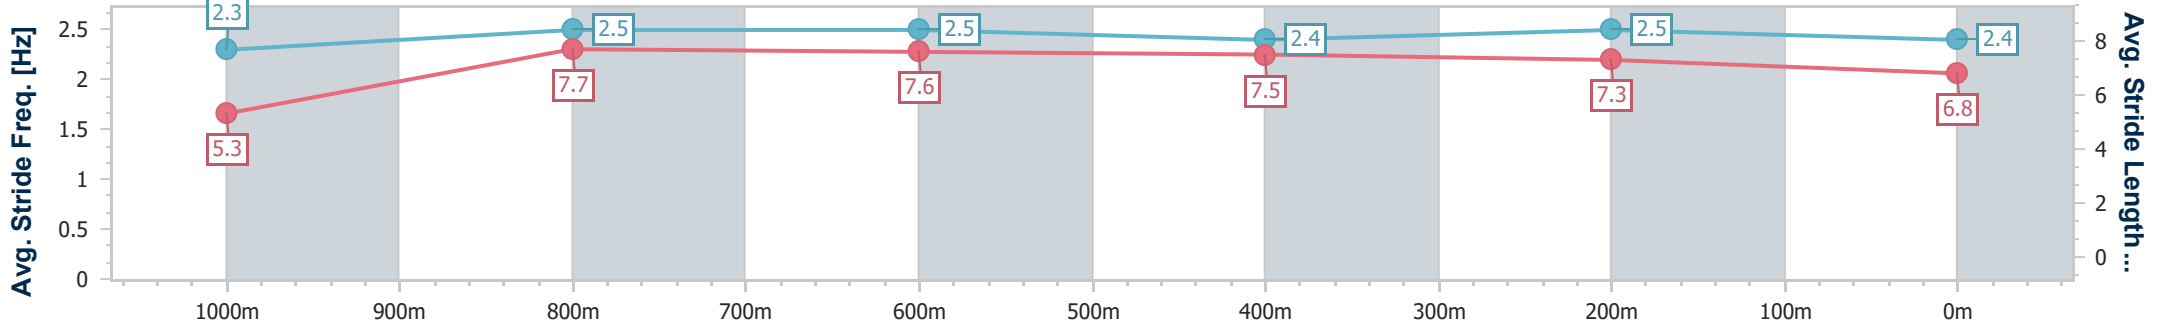

Horse/Jockey Name	Mr Galazi
Final Rank	9
Fastest Section Time (Section)	0:08.65 (Overall)
Top Speed [km/h] (Section)	69.6 (1000m)
Race State	Finished

Doomben QLD Professional
Race 6: BECOME A BRC MEMBER BENCHMARK 68 Handicap - 1110m
19 June 2024 - 14:58
Track Rating: Good 4, Weather: Fine, Rail Position: +11m Entire

BRISBANE
RACING CLUB

Section	Overall	1000m	800m	600m	400m	200m
Section Times	1:04.84 [9] (0:08.65)	0:56.19 [5] (0:10.61)	0:45.58 [2] (0:10.80)	0:34.78 [2] (0:11.11)	0:23.67 [2] (0:11.18)	0:12.49 [4] (0:12.49)
Average Speed [km/h]	45.6	68.7	67.0	64.9	64.2	57.6
Top Speed [km/h]	67.3	69.6	68.4	67.2	65.6	62.3
Avg. Dist. to Rail [m]	10.7	5.3	0.9	0.4	1.4	2.8
Avg. Stride Freq. [Hz]	2.3	2.5	2.5	2.4	2.5	2.4
Avg. Stride Length [m]	5.3	7.7	7.6	7.5	7.3	6.8

- [ ] Ranking at each section and finish
- -.-.- No data available at this section
- NA No data available