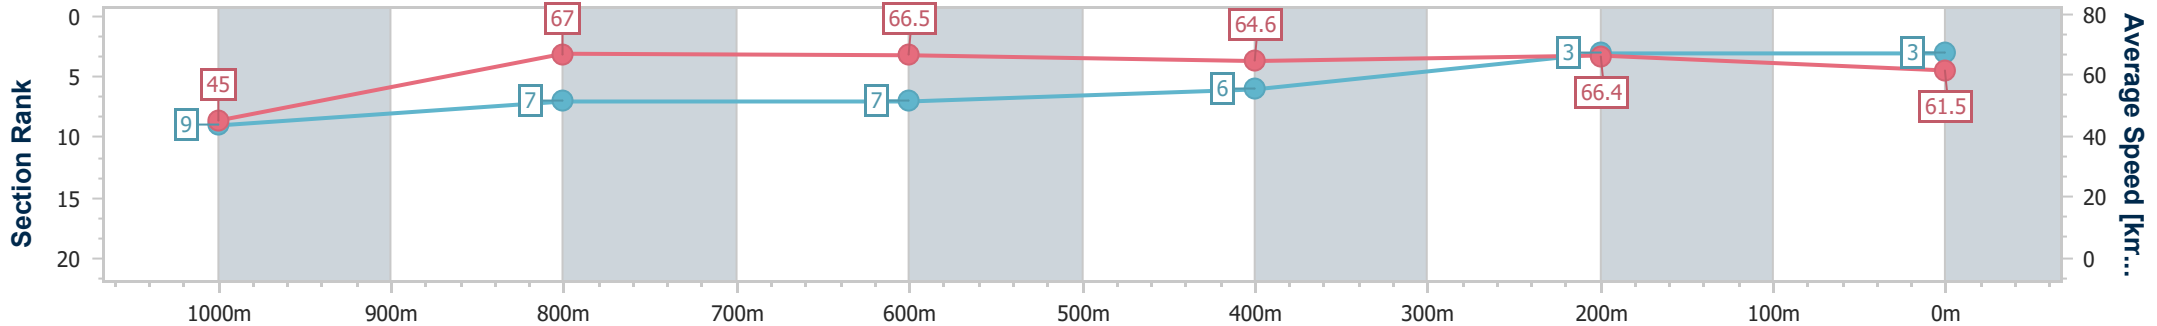

Horse/Jockey Name	Orthie's Girls
Final Rank	3
Fastest Section Time (Section)	0:08.78 (Overall)
Top Speed [km/h] (Section)	68.2 (1000m)
Race State	Finished

Doomben QLD Professional
Race 6: BECOME A BRC MEMBER BENCHMARK 68 Handicap - 1110m
19 June 2024 - 14:58
Track Rating: Good 4, Weather: Fine, Rail Position: +11m Entire

BRISBANE
RACING CLUB

Section	Overall	1000m	800m	600m	400m	200m
Section Times	1:04.05 [3] (0:08.78)	0:55.27 [9] (0:10.81)	0:44.46 [7] (0:10.82)	0:33.64 [7] (0:11.09)	0:22.55 [6] (0:10.80)	0:11.75 [3] (0:11.75)
Average Speed [km/h]	45.0	67.0	66.5	64.6	66.4	61.5
Top Speed [km/h]	62.7	68.2	67.4	67.0	68.2	63.6
Avg. Dist. to Rail [m]	2.7	1.5	0.3	0.7	1.7	2.9
Avg. Stride Freq. [Hz]	2.3	2.6	2.5	2.4	2.5	2.2
Avg. Stride Length [m]	5.2	7.3	7.5	7.4	7.5	7.8

- [ ] Ranking at each section and finish
- -.-.- No data available at this section
- NA No data available