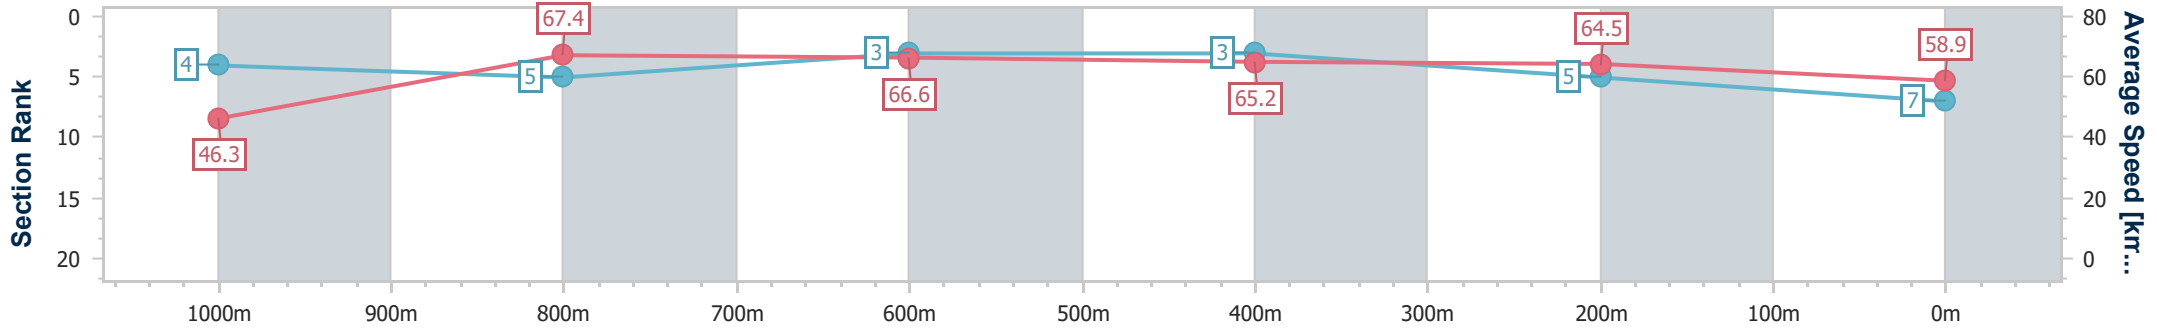

Horse/Jockey Name	Billionair Baby
Final Rank	7
Fastest Section Time (Section)	0:08.56 (Overall)
Top Speed [km/h] (Section)	68.9 (1000m)
Race State	Finished

Doomben QLD Professional
Race 6: BECOME A BRC MEMBER BENCHMARK 68 Handicap - 1110m
19 June 2024 - 14:58
Track Rating: Good 4, Weather: Fine, Rail Position: +11m Entire

BRISBANE
RACING CLUB

Section	Overall	1000m	800m	600m	400m	200m
Section Times	1:04.57 [7] (0:08.56)	0:56.01 [4] (0:10.73)	0:45.28 [5] (0:10.88)	0:34.40 [3] (0:11.01)	0:23.39 [3] (0:11.19)	0:12.20 [5] (0:12.20)
Average Speed [km/h]	46.3	67.4	66.6	65.2	64.5	58.9
Top Speed [km/h]	66.0	68.9	68.0	67.2	66.4	62.7
Avg. Dist. to Rail [m]	2.1	1.8	1.2	0.5	1.2	0.6
Avg. Stride Freq. [Hz]	2.3	2.4	2.4	2.4	2.4	2.3
Avg. Stride Length [m]	5.6	7.8	7.8	7.7	7.3	7.0

- [ ] Ranking at each section and finish
- -.-.- No data available at this section
- NA No data available