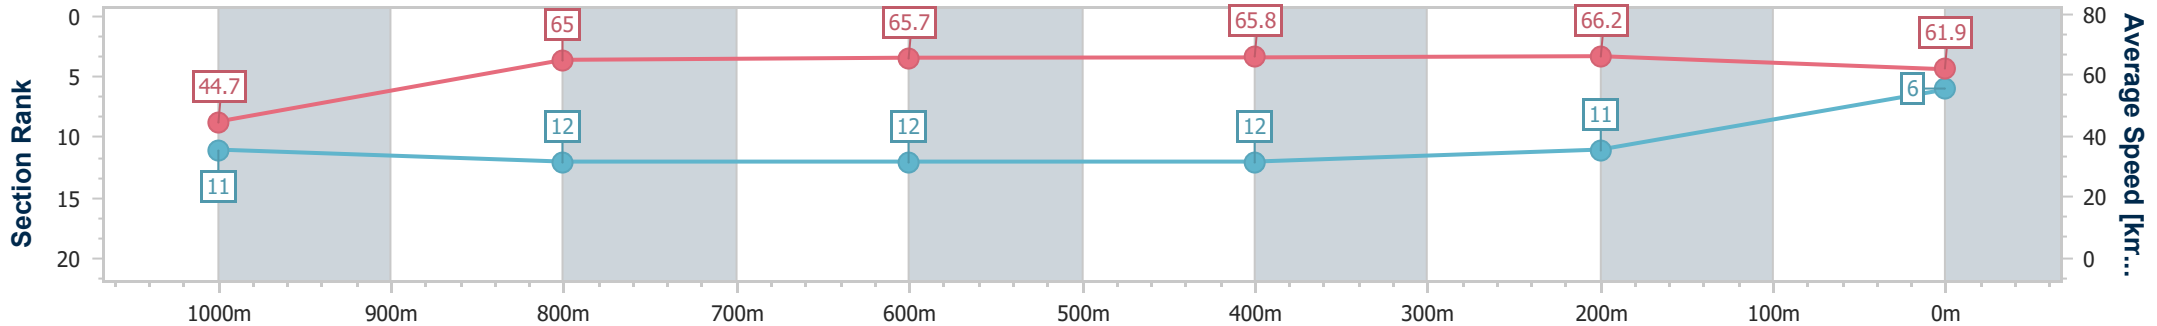

**Doomben QLD Professional**  
**Race 6: BECOME A BRC MEMBER BENCHMARK 68 Handicap - 1110m**

19 June 2024 - 14:58

Track Rating: Good 4, Weather: Fine, Rail Position: +11m Entire

BRISBANE  
RACING CLUB

Section	Overall	1000m	800m	600m	400m	200m
Section Times	1:04.52 [6] (0:08.88)	0:55.64 [11] (0:11.19)	0:44.45 [12] (0:11.00)	0:33.45 [12] (0:10.95)	0:22.50 [12] (0:10.87)	0:11.63 [11] (0:11.63)
Average Speed [km/h]	44.7	65.0	65.7	65.8	66.2	61.9
Top Speed [km/h]	63.9	67.5	67.6	67.7	67.5	64.1
Avg. Dist. to Rail [m]	10.5	3.7	0.7	0.3	2.0	4.8
Avg. Stride Freq. [Hz]	2.2	2.4	2.3	2.4	2.4	2.4
Avg. Stride Length [m]	5.5	7.6	7.9	7.8	7.7	7.3