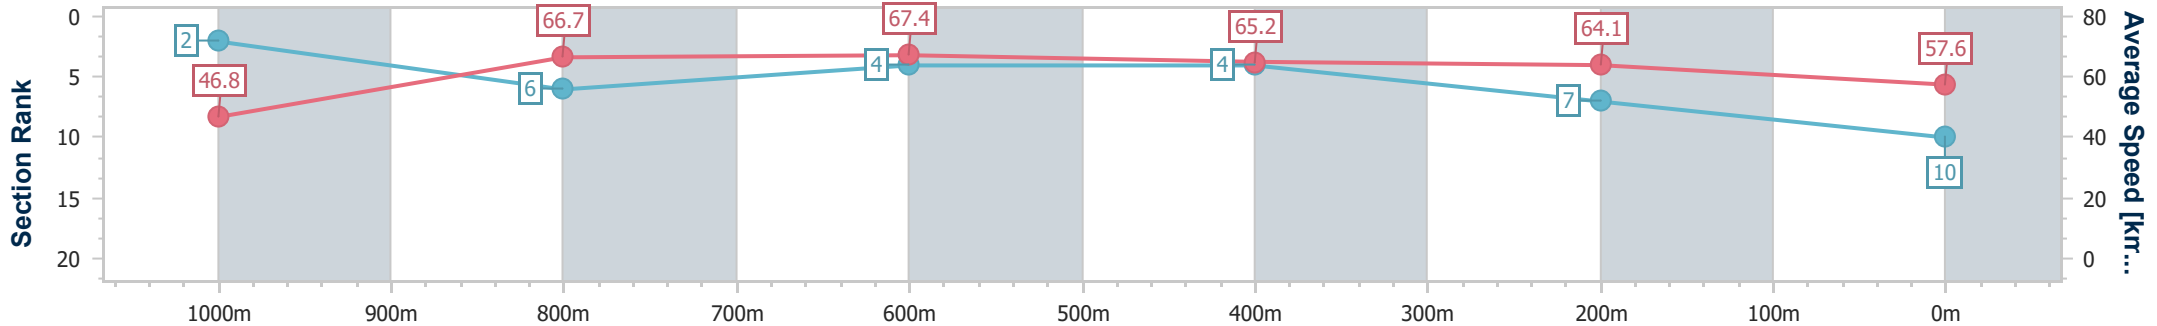

Doomben QLD Professional  
Race 6: BECOME A BRC MEMBER BENCHMARK 68 Handicap - 1110m

19 June 2024 - 14:58

BRISBANE RACING CLUB

Track Rating: Good 4, Weather: Fine, Rail Position: +11m Entire

Section	Overall	1000m	800m	600m	400m	200m
Section Times	1:05.17 [10] (0:08.48)	0:56.69 [2] (0:10.89)	0:45.80 [6] (0:10.83)	0:34.97 [4] (0:11.20)	0:23.77 [4] (0:11.27)	0:12.50 [7] (0:12.50)
Average Speed [km/h]	46.8	66.7	67.4	65.2	64.1	57.6
Top Speed [km/h]	66.1	68.5	68.0	66.2	65.4	61.8
Avg. Dist. to Rail [m]	9.5	4.4	2.3	2.4	3.6	3.4
Avg. Stride Freq. [Hz]	2.2	2.4	2.3	2.3	2.3	2.2
Avg. Stride Length [m]	5.7	7.7	8.0	7.8	7.6	7.2