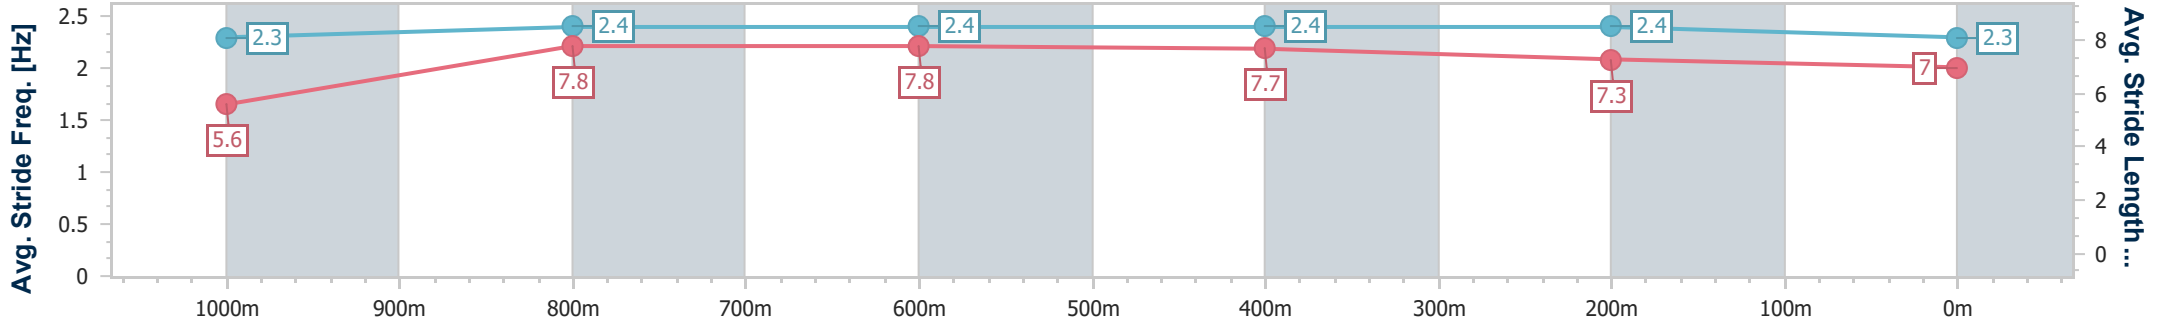

Horse/Jockey Name	Billionair Baby
Final Rank	7
Fastest Section Time (Section)	0:08.56 (Overall)
Top Speed [km/h] (Section)	68.9 (1000m)
Race State	Finished

Doomben QLD Professional
Race 6: BECOME A BRC MEMBER BENCHMARK 68 Handicap - 1110m
19 June 2024 - 14:58
Track Rating: Good 4, Weather: Fine, Rail Position: +11m Entire

BRISBANE
RACING CLUB

Section	Overall	1000m	800m	600m	400m	200m
Section Times	1:04.57 [7] (0:08.56)	0:56.01 [4] (0:10.73)	0:45.28 [5] (0:10.88)	0:34.40 [3] (0:11.01)	0:23.39 [3] (0:11.19)	0:12.20 [5] (0:12.20)
Average Speed [km/h]	46.3	67.4	66.6	65.2	64.5	58.9
Top Speed [km/h]	66.0	68.9	68.0	67.2	66.4	62.7
Avg. Dist. to Rail [m]	2.1	1.8	1.2	0.5	1.2	0.6
Avg. Stride Freq. [Hz]	2.3	2.4	2.4	2.4	2.4	2.3
Avg. Stride Length [m]	5.6	7.8	7.8	7.7	7.3	7.0

- [ ] Ranking at each section and finish
- -.-.- No data available at this section
- NA No data available