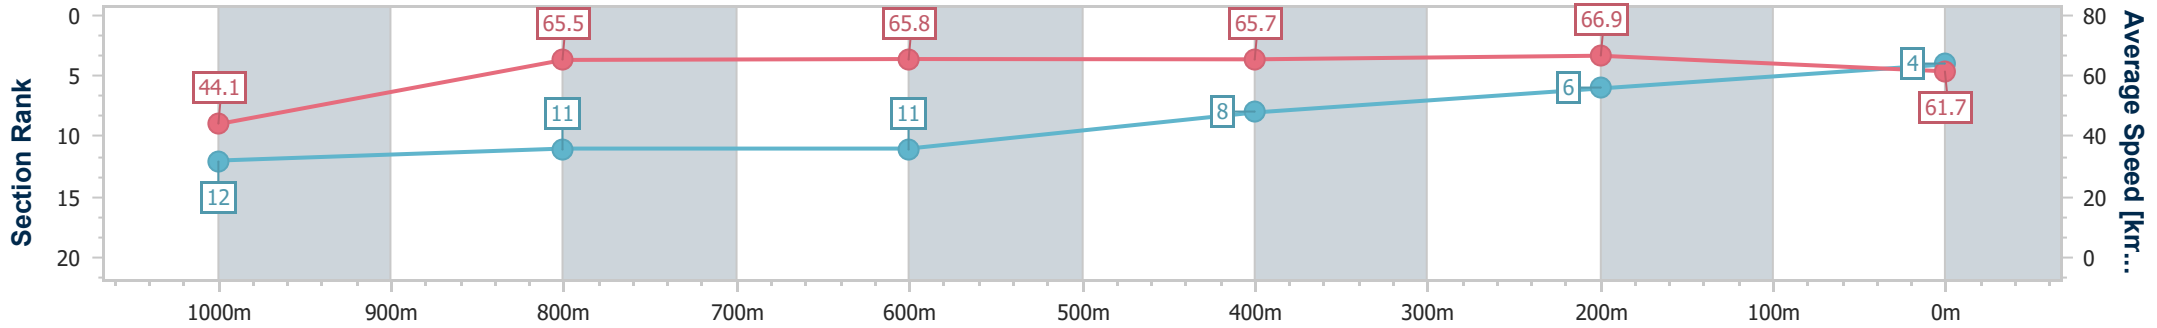

Horse/Jockey Name	Enabler
Final Rank	4
Fastest Section Time (Section)	0:08.97 (Overall)
Top Speed [km/h] (Section)	68.9 (400m)
Race State	Finished

Doomben QLD Professional
Race 6: BECOME A BRC MEMBER BENCHMARK 68 Handicap - 1110m
19 June 2024 - 14:58
Track Rating: Good 4, Weather: Fine, Rail Position: +11m Entire

BRISBANE
RACING CLUB

Section	Overall	1000m	800m	600m	400m	200m
Section Times	1:04.19 [4] (0:08.97)	0:55.22 [12] (0:11.02)	0:44.20 [11] (0:10.90)	0:33.30 [11] (0:10.90)	0:22.40 [8] (0:10.72)	0:11.68 [6] (0:11.68)
Average Speed [km/h]	44.1	65.5	65.8	65.7	66.9	61.7
Top Speed [km/h]	64.2	67.1	67.3	66.7	68.9	63.5
Avg. Dist. to Rail [m]	4.3	1.2	0.5	1.6	1.1	0.8
Avg. Stride Freq. [Hz]	2.1	2.3	2.3	2.2	2.3	2.2
Avg. Stride Length [m]	5.8	8.0	8.1	8.2	8.1	7.7

- [ ] Ranking at each section and finish
- -.-.- No data available at this section
- NA No data available