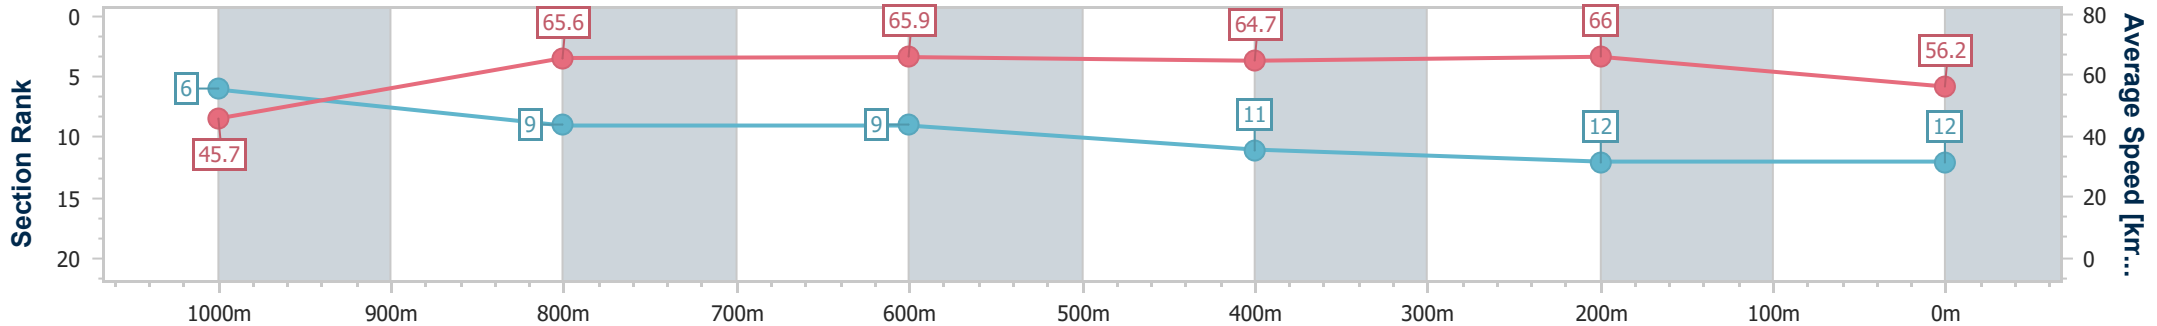

**Doomben QLD Professional**  
**Race 6: BECOME A BRC MEMBER BENCHMARK 68 Handicap - 1110m**

19 June 2024 - 14:58

BRISBANE RACING CLUB

Track Rating: Good 4, Weather: Fine, Rail Position: +11m Entire

Section	Overall	1000m	800m	600m	400m	200m
Section Times	1:05.77 [12] (0:08.66)	0:57.11 [6] (0:11.06)	0:46.05 [9] (0:11.06)	0:34.99 [9] (0:11.18)	0:23.81 [11] (0:11.01)	0:12.80 [12] (0:12.80)
Average Speed [km/h]	45.7	65.6	65.9	64.7	66.0	56.2
Top Speed [km/h]	64.2	67.0	67.6	66.5	67.0	62.5
Avg. Dist. to Rail [m]	6.3	3.4	1.7	1.8	3.9	3.4
Avg. Stride Freq. [Hz]	2.3	2.5	2.4	2.4	2.4	2.2
Avg. Stride Length [m]	5.5	7.5	7.6	7.6	7.6	7.0

- [ ] Ranking at each section and finish
- .-.- No data available at this section
- NA No data available