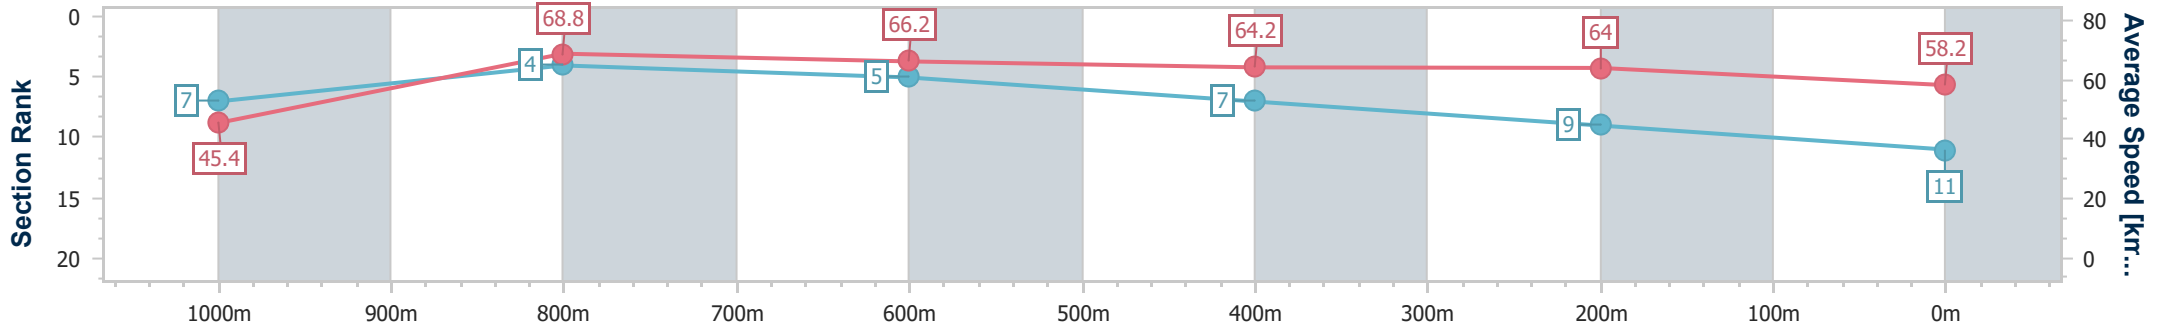

**Doomben QLD Professional**  
**Race 6: BECOME A BRC MEMBER BENCHMARK 68 Handicap - 1110m**

19 June 2024 - 14:58

BRISBANE RACING CLUB

Track Rating: Good 4, Weather: Fine, Rail Position: +11m Entire

Section	Overall	1000m	800m	600m	400m	200m
Section Times	1:05.22 [11] (0:08.68)	0:56.54 [7] (0:10.59)	0:45.95 [4] (0:10.95)	0:35.00 [5] (0:11.31)	0:23.69 [7] (0:11.29)	0:12.40 [9] (0:12.40)
Average Speed [km/h]	45.4	68.8	66.2	64.2	64.0	58.2
Top Speed [km/h]	67.8	69.7	68.6	65.7	65.4	62.5
Avg. Dist. to Rail [m]	8.7	3.2	1.8	1.7	2.3	1.4
Avg. Stride Freq. [Hz]	2.4	2.6	2.5	2.5	2.5	2.4
Avg. Stride Length [m]	5.1	7.4	7.4	7.2	7.1	6.8