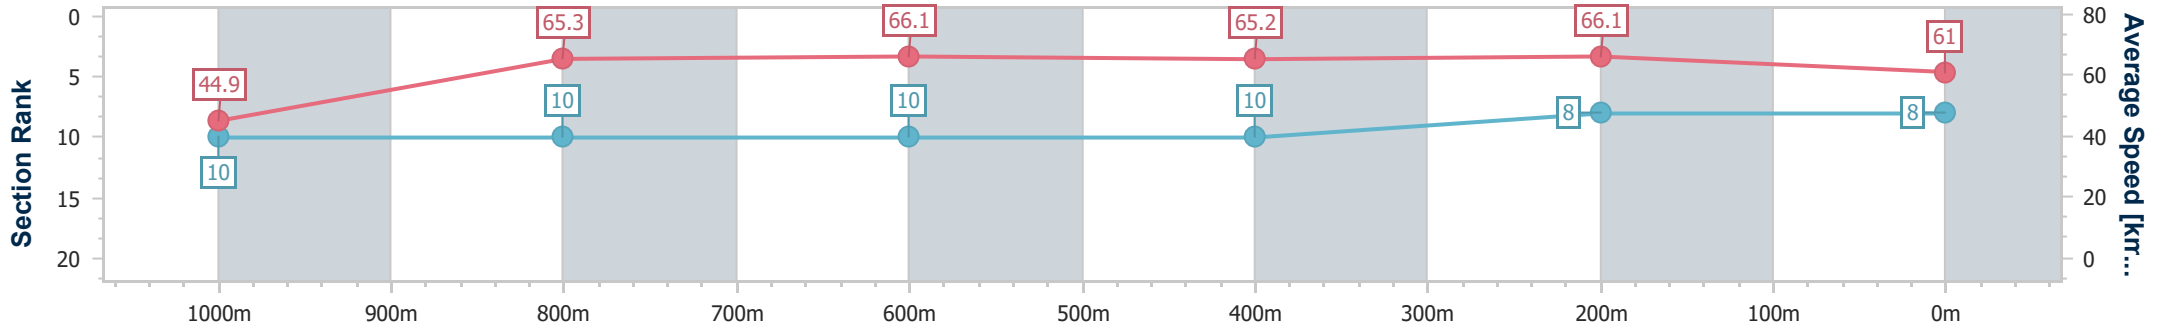

Horse/Jockey Name	Lady Wardell
Final Rank	8
Fastest Section Time (Section)	0:08.83 (Overall)
Top Speed [km/h] (Section)	68.2 (800m)
Race State	Finished

Doomben QLD Professional
Race 6: BECOME A BRC MEMBER BENCHMARK 68 Handicap - 1110m
19 June 2024 - 14:58
Track Rating: Good 4, Weather: Fine, Rail Position: +11m Entire

BRISBANE
RACING CLUB

Section	Overall	1000m	800m	600m	400m	200m
Section Times	1:04.60 [8] (0:08.83)	0:55.77 [10] (0:11.13)	0:44.64 [10] (0:10.86)	0:33.78 [10] (0:11.07)	0:22.71 [10] (0:10.89)	0:11.82 [8] (0:11.82)
Average Speed [km/h]	44.9	65.3	66.1	65.2	66.1	61.0
Top Speed [km/h]	64.2	66.0	68.2	66.6	67.0	64.8
Avg. Dist. to Rail [m]	6.0	1.9	0.3	0.2	1.3	1.5
Avg. Stride Freq. [Hz]	2.3	2.3	2.3	2.3	2.4	2.3
Avg. Stride Length [m]	5.4	7.8	8.0	7.9	7.8	7.3

- [ ] Ranking at each section and finish
- -.-.- No data available at this section
- NA No data available