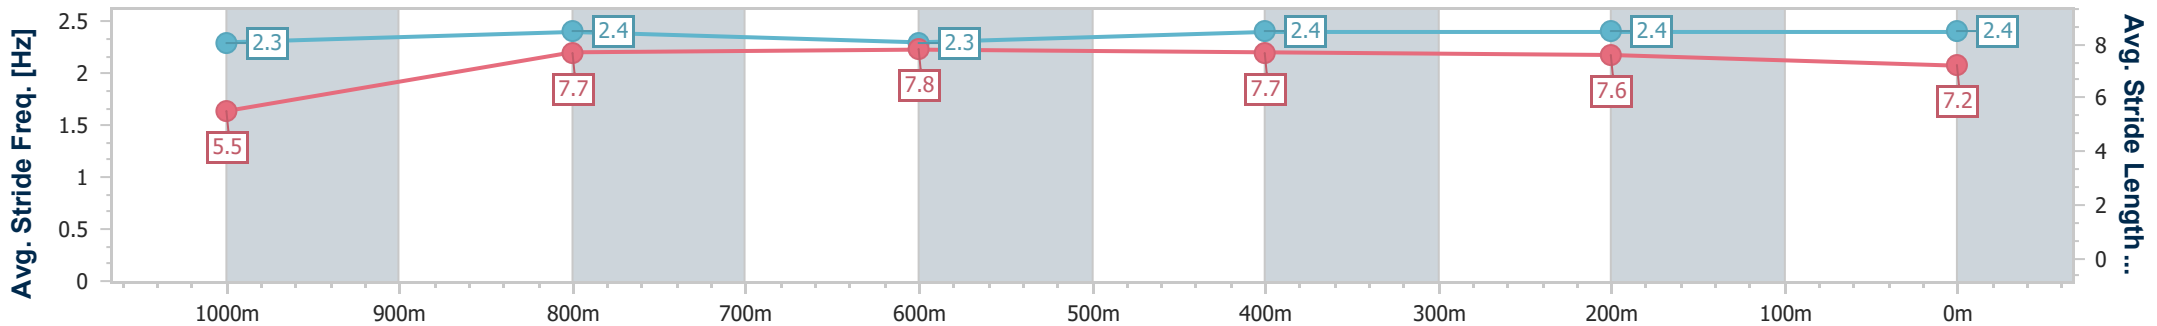

Horse/Jockey Name	Hurts So Good
Final Rank	1
Fastest Section Time (Section)	0:08.47 (Overall)
Top Speed [km/h] (Section)	68.2 (600m)
Race State	Finished

Doomben QLD Professional
Race 6: BECOME A BRC MEMBER BENCHMARK 68 Handicap - 1110m
19 June 2024 - 14:58
Track Rating: Good 4, Weather: Fine, Rail Position: +11m Entire

BRISBANE
RACING CLUB

Section	Overall	1000m	800m	600m	400m	200m
Section Times	1:04.00 [1] (0:08.47)	0:55.53 [1] (0:10.80)	0:44.73 [3] (0:11.06)	0:33.67 [6] (0:11.09)	0:22.58 [5] (0:10.86)	0:11.72 [2] (0:11.72)
Average Speed [km/h]	46.9	66.9	65.6	65.6	66.5	61.5
Top Speed [km/h]	66.5	68.2	67.1	68.2	67.9	64.9
Avg. Dist. to Rail [m]	5.3	1.4	1.7	1.6	3.2	1.0
Avg. Stride Freq. [Hz]	2.3	2.4	2.3	2.4	2.4	2.4
Avg. Stride Length [m]	5.5	7.7	7.8	7.7	7.6	7.2

- [ ] Ranking at each section and finish
- -.-.- No data available at this section
- NA No data available