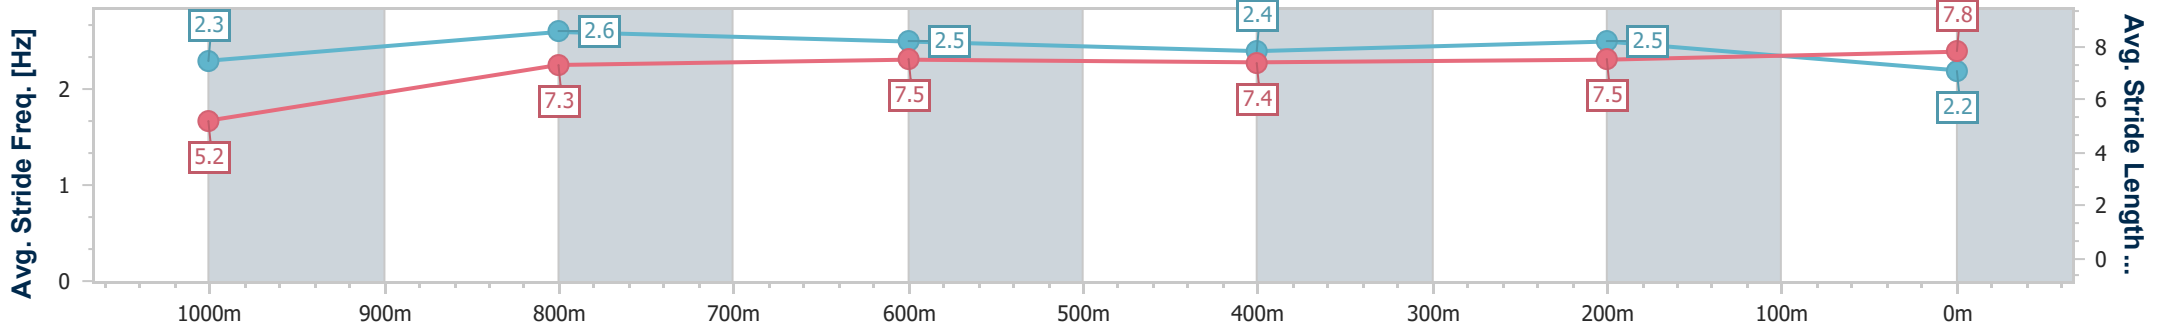

Horse/Jockey Name	Orthie's Girls
Final Rank	3
Fastest Section Time (Section)	0:08.78 (Overall)
Top Speed [km/h] (Section)	68.2 (1000m)
Race State	Finished

Doomben QLD Professional
Race 6: BECOME A BRC MEMBER BENCHMARK 68 Handicap - 1110m
19 June 2024 - 14:58
Track Rating: Good 4, Weather: Fine, Rail Position: +11m Entire

BRISBANE
RACING CLUB

Section	Overall	1000m	800m	600m	400m	200m
Section Times	1:04.05 [3] (0:08.78)	0:55.27 [9] (0:10.81)	0:44.46 [7] (0:10.82)	0:33.64 [7] (0:11.09)	0:22.55 [6] (0:10.80)	0:11.75 [3] (0:11.75)
Average Speed [km/h]	45.0	67.0	66.5	64.6	66.4	61.5
Top Speed [km/h]	62.7	68.2	67.4	67.0	68.2	63.6
Avg. Dist. to Rail [m]	2.7	1.5	0.3	0.7	1.7	2.9
Avg. Stride Freq. [Hz]	2.3	2.6	2.5	2.4	2.5	2.2
Avg. Stride Length [m]	5.2	7.3	7.5	7.4	7.5	7.8

- [ ] Ranking at each section and finish
- -.-.- No data available at this section
- NA No data available