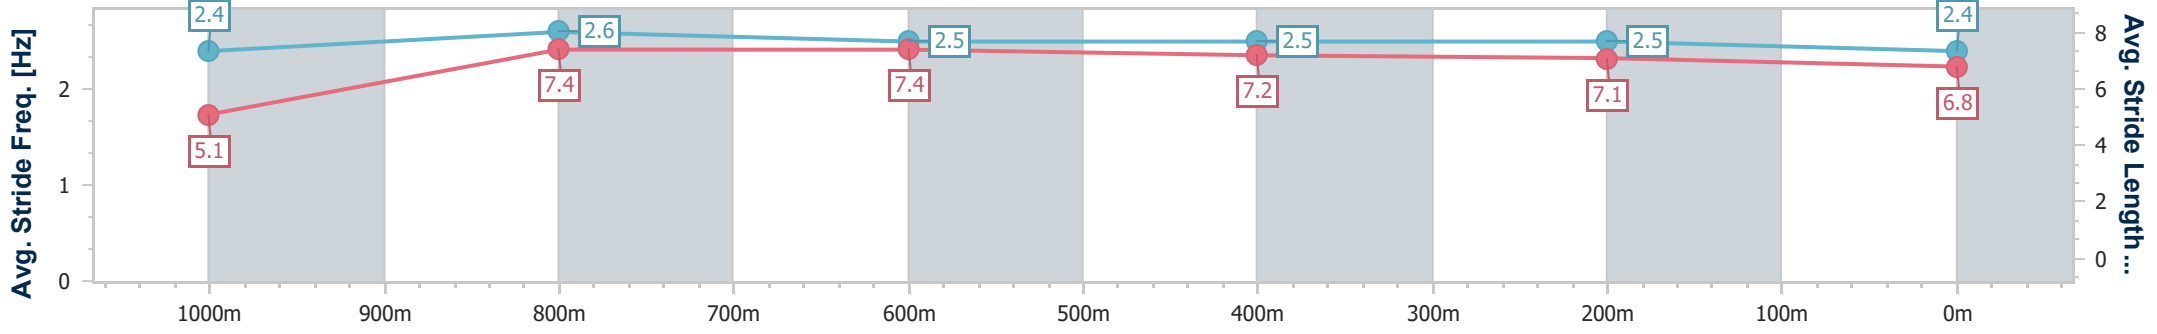

**Doomben QLD Professional**  
**Race 6: BECOME A BRC MEMBER BENCHMARK 68 Handicap - 1110m**

19 June 2024 - 14:58

BRISBANE RACING CLUB

Track Rating: Good 4, Weather: Fine, Rail Position: +11m Entire

Section	Overall	1000m	800m	600m	400m	200m
Section Times	1:05.22 [11] (0:08.68)	0:56.54 [7] (0:10.59)	0:45.95 [4] (0:10.95)	0:35.00 [5] (0:11.31)	0:23.69 [7] (0:11.29)	0:12.40 [9] (0:12.40)
Average Speed [km/h]	45.4	68.8	66.2	64.2	64.0	58.2
Top Speed [km/h]	67.8	69.7	68.6	65.7	65.4	62.5
Avg. Dist. to Rail [m]	8.7	3.2	1.8	1.7	2.3	1.4
Avg. Stride Freq. [Hz]	2.4	2.6	2.5	2.5	2.5	2.4
Avg. Stride Length [m]	5.1	7.4	7.4	7.2	7.1	6.8