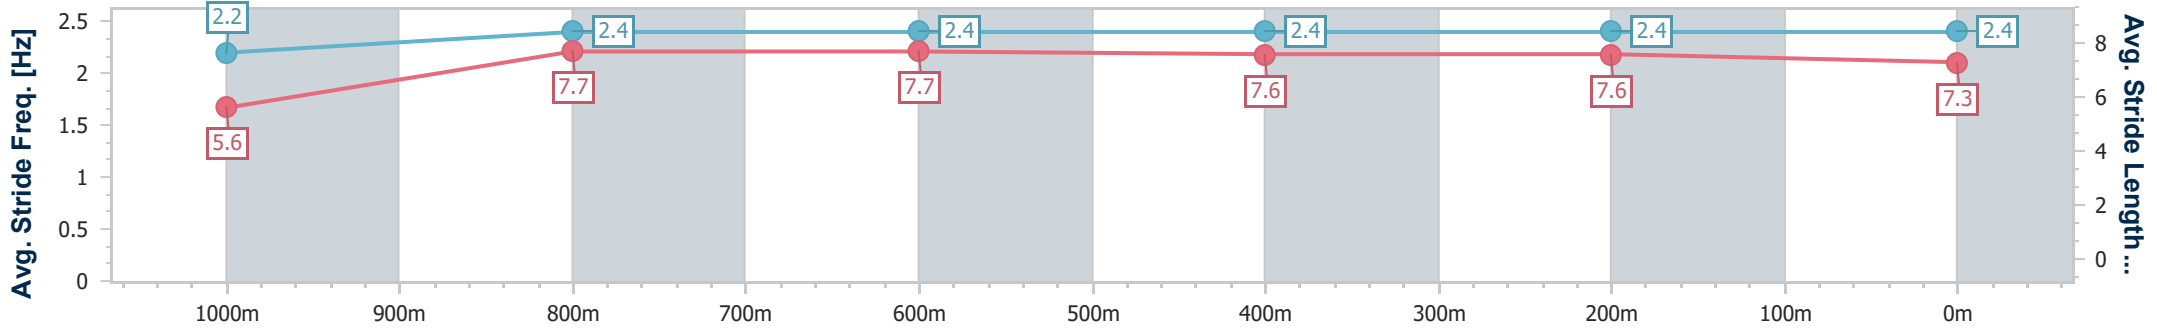

Horse/Jockey Name	Orient's Secret
Final Rank	5
Fastest Section Time (Section)	0:08.76 (Overall)
Top Speed [km/h] (Section)	68.2 (1000m)
Race State	Finished

Doomben QLD Professional
Race 6: BECOME A BRC MEMBER BENCHMARK 68 Handicap - 1110m
19 June 2024 - 14:58
Track Rating: Good 4, Weather: Fine, Rail Position: +11m Entire

BRISBANE
RACING CLUB

Section	Overall	1000m	800m	600m	400m	200m
Section Times	1:04.50 [5] (0:08.76)	0:55.74 [8] (0:10.85)	0:44.89 [8] (0:11.09)	0:33.80 [8] (0:11.11)	0:22.69 [9] (0:11.03)	0:11.66 [10] (0:11.66)
Average Speed [km/h]	45.0	66.6	65.7	65.4	65.8	61.6
Top Speed [km/h]	62.7	68.2	66.9	66.4	67.5	63.6
Avg. Dist. to Rail [m]	4.2	2.1	1.7	2.0	3.6	3.7
Avg. Stride Freq. [Hz]	2.2	2.4	2.4	2.4	2.4	2.4
Avg. Stride Length [m]	5.6	7.7	7.7	7.6	7.6	7.3

- [ ] Ranking at each section and finish
- -.-.- No data available at this section
- NA No data available