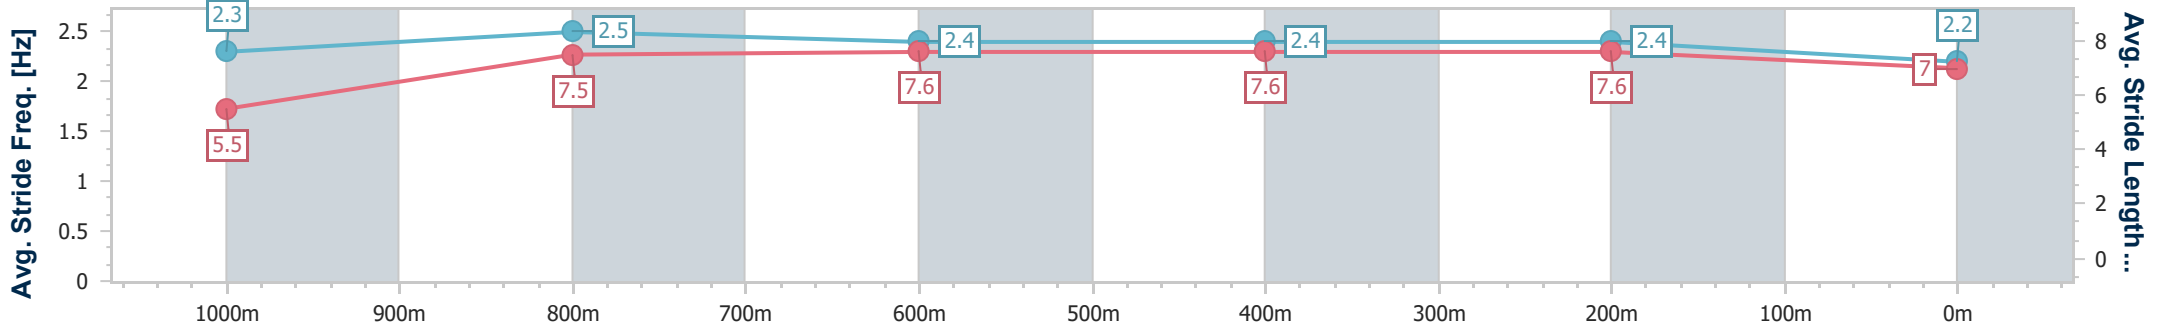

**Doomben QLD Professional**  
**Race 6: BECOME A BRC MEMBER BENCHMARK 68 Handicap - 1110m**

19 June 2024 - 14:58

BRISBANE RACING CLUB

Track Rating: Good 4, Weather: Fine, Rail Position: +11m Entire

Section	Overall	1000m	800m	600m	400m	200m
Section Times	1:05.77 [12] (0:08.66)	0:57.11 [6] (0:11.06)	0:46.05 [9] (0:11.06)	0:34.99 [9] (0:11.18)	0:23.81 [11] (0:11.01)	0:12.80 [12] (0:12.80)
Average Speed [km/h]	45.7	65.6	65.9	64.7	66.0	56.2
Top Speed [km/h]	64.2	67.0	67.6	66.5	67.0	62.5
Avg. Dist. to Rail [m]	6.3	3.4	1.7	1.8	3.9	3.4
Avg. Stride Freq. [Hz]	2.3	2.5	2.4	2.4	2.4	2.2
Avg. Stride Length [m]	5.5	7.5	7.6	7.6	7.6	7.0

- [ ] Ranking at each section and finish
- .-.- No data available at this section
- NA No data available