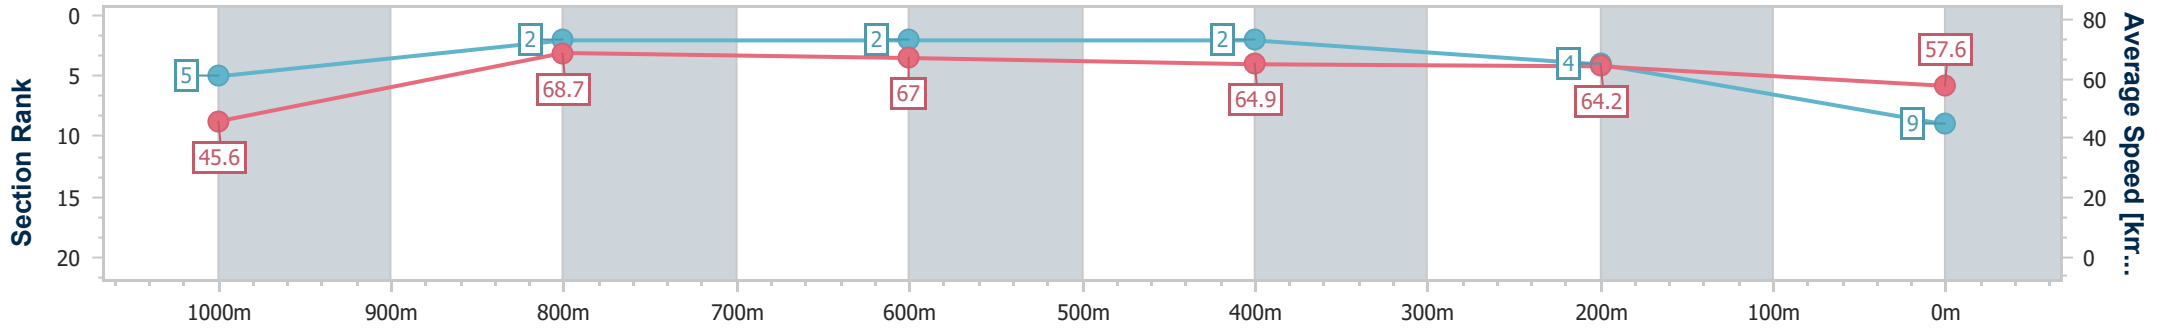

Horse/Jockey Name	Mr Galazi
Final Rank	9
Fastest Section Time (Section)	0:08.65 (Overall)
Top Speed [km/h] (Section)	69.6 (1000m)
Race State	Finished

Doomben QLD Professional
Race 6: BECOME A BRC MEMBER BENCHMARK 68 Handicap - 1110m
19 June 2024 - 14:58
Track Rating: Good 4, Weather: Fine, Rail Position: +11m Entire

BRISBANE
RACING CLUB

Section	Overall	1000m	800m	600m	400m	200m
Section Times	1:04.84 [9] (0:08.65)	0:56.19 [5] (0:10.61)	0:45.58 [2] (0:10.80)	0:34.78 [2] (0:11.11)	0:23.67 [2] (0:11.18)	0:12.49 [4] (0:12.49)
Average Speed [km/h]	45.6	68.7	67.0	64.9	64.2	57.6
Top Speed [km/h]	67.3	69.6	68.4	67.2	65.6	62.3
Avg. Dist. to Rail [m]	10.7	5.3	0.9	0.4	1.4	2.8
Avg. Stride Freq. [Hz]	2.3	2.5	2.5	2.4	2.5	2.4
Avg. Stride Length [m]	5.3	7.7	7.6	7.5	7.3	6.8

- [ ] Ranking at each section and finish
- -.-.- No data available at this section
- NA No data available