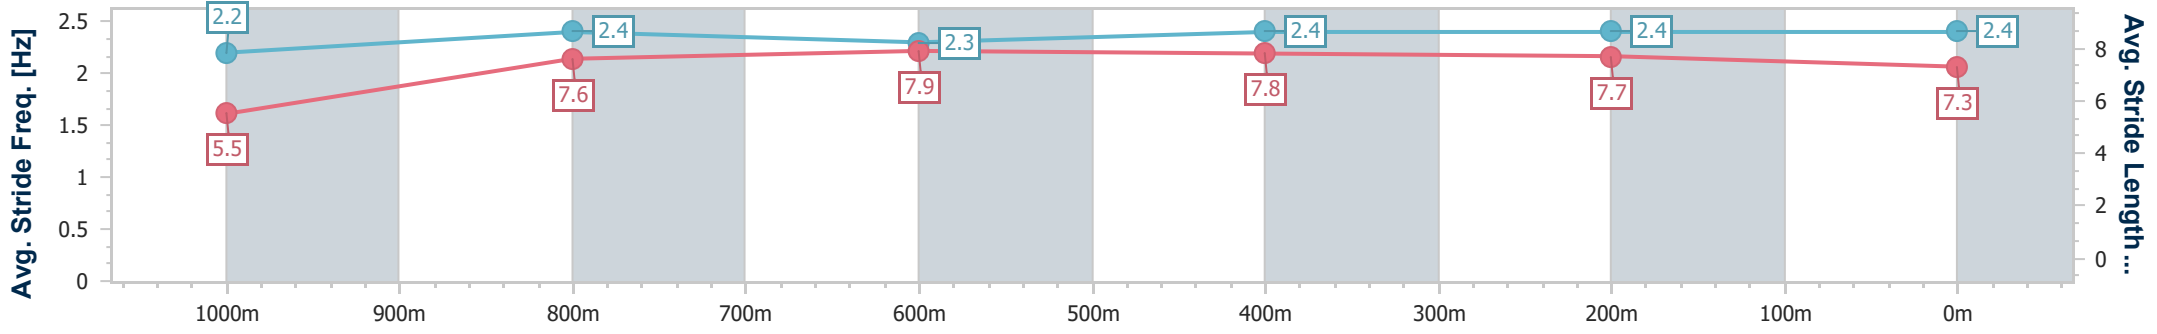

- [ ] Ranking at each section and finish
- .-.- No data available at this section
- NA No data available

Horse/Jockey Name	Air Marshal
Final Rank	6
Fastest Section Time (Section)	0:08.88 (Overall)
Top Speed [km/h] (Section)	67.7 (600m)
Race State	Finished

**Doomben QLD Professional**  
**Race 6: BECOME A BRC MEMBER BENCHMARK 68 Handicap - 1110m**

19 June 2024 - 14:58

Track Rating: Good 4, Weather: Fine, Rail Position: +11m Entire

BRISBANE  
RACING CLUB

Section	Overall	1000m	800m	600m	400m	200m
Section Times	1:04.52 [6] (0:08.88)	0:55.64 [11] (0:11.19)	0:44.45 [12] (0:11.00)	0:33.45 [12] (0:10.95)	0:22.50 [12] (0:10.87)	0:11.63 [11] (0:11.63)
Average Speed [km/h]	44.7	65.0	65.7	65.8	66.2	61.9
Top Speed [km/h]	63.9	67.5	67.6	67.7	67.5	64.1
Avg. Dist. to Rail [m]	10.5	3.7	0.7	0.3	2.0	4.8
Avg. Stride Freq. [Hz]	2.2	2.4	2.3	2.4	2.4	2.4
Avg. Stride Length [m]	5.5	7.6	7.9	7.8	7.7	7.3