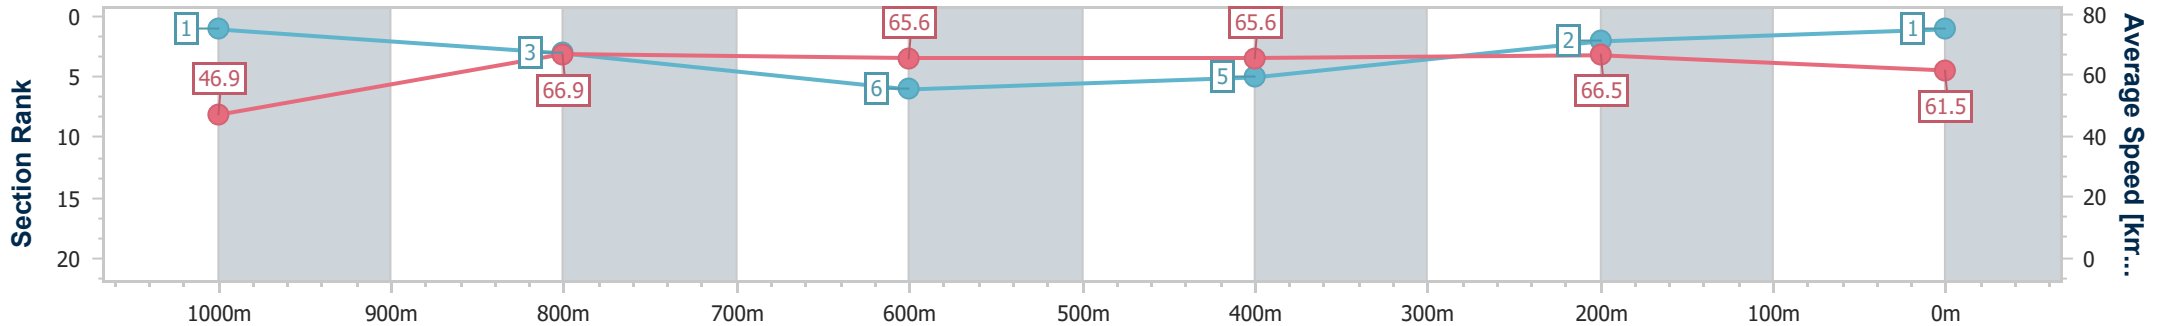

Horse/Jockey Name	Hurts So Good
Final Rank	1
Fastest Section Time (Section)	0:08.47 (Overall)
Top Speed [km/h] (Section)	68.2 (600m)
Race State	Finished

Doomben QLD Professional
Race 6: BECOME A BRC MEMBER BENCHMARK 68 Handicap - 1110m
19 June 2024 - 14:58
Track Rating: Good 4, Weather: Fine, Rail Position: +11m Entire

BRISBANE
RACING CLUB

Section	Overall	1000m	800m	600m	400m	200m
Section Times	1:04.00 [1] (0:08.47)	0:55.53 [1] (0:10.80)	0:44.73 [3] (0:11.06)	0:33.67 [6] (0:11.09)	0:22.58 [5] (0:10.86)	0:11.72 [2] (0:11.72)
Average Speed [km/h]	46.9	66.9	65.6	65.6	66.5	61.5
Top Speed [km/h]	66.5	68.2	67.1	68.2	67.9	64.9
Avg. Dist. to Rail [m]	5.3	1.4	1.7	1.6	3.2	1.0
Avg. Stride Freq. [Hz]	2.3	2.4	2.3	2.4	2.4	2.4
Avg. Stride Length [m]	5.5	7.7	7.8	7.7	7.6	7.2

- [ ] Ranking at each section and finish
- -.-.- No data available at this section
- NA No data available