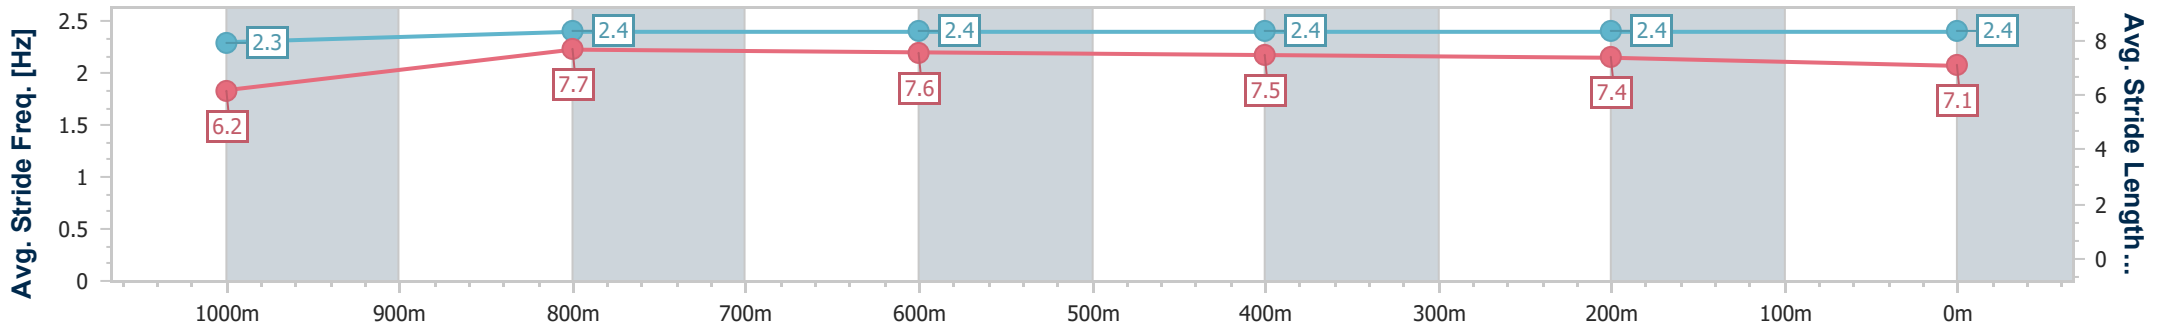

Doomben QLD Professional

Race 7: LADBROKES MD RACE Class 1 Handicap - 1200m

19 June 2024 - 15:35

Track Rating: Good 4, Weather: Fine, Rail Position: +11m Entire

BRISBANE RACING CLUB

Section	Overall	1000m	800m	600m	400m	200m
Section Times	1:09.85 [4] (0:13.66)	0:56.19 [7] (0:10.85)	0:45.34 [6] (0:11.07)	0:34.27 [4] (0:11.28)	0:22.99 [3] (0:11.13)	0:11.86 [3] (0:11.86)
Average Speed [km/h]	52.8	66.9	65.6	64.2	64.9	60.6
Top Speed [km/h]	67.2	67.5	67.3	65.6	65.8	63.4
Avg. Dist. to Rail [m]	5.3	2.5	2.0	0.8	1.4	2.9
Avg. Stride Freq. [Hz]	2.3	2.4	2.4	2.4	2.4	2.4
Avg. Stride Length [m]	6.2	7.7	7.6	7.5	7.4	7.1