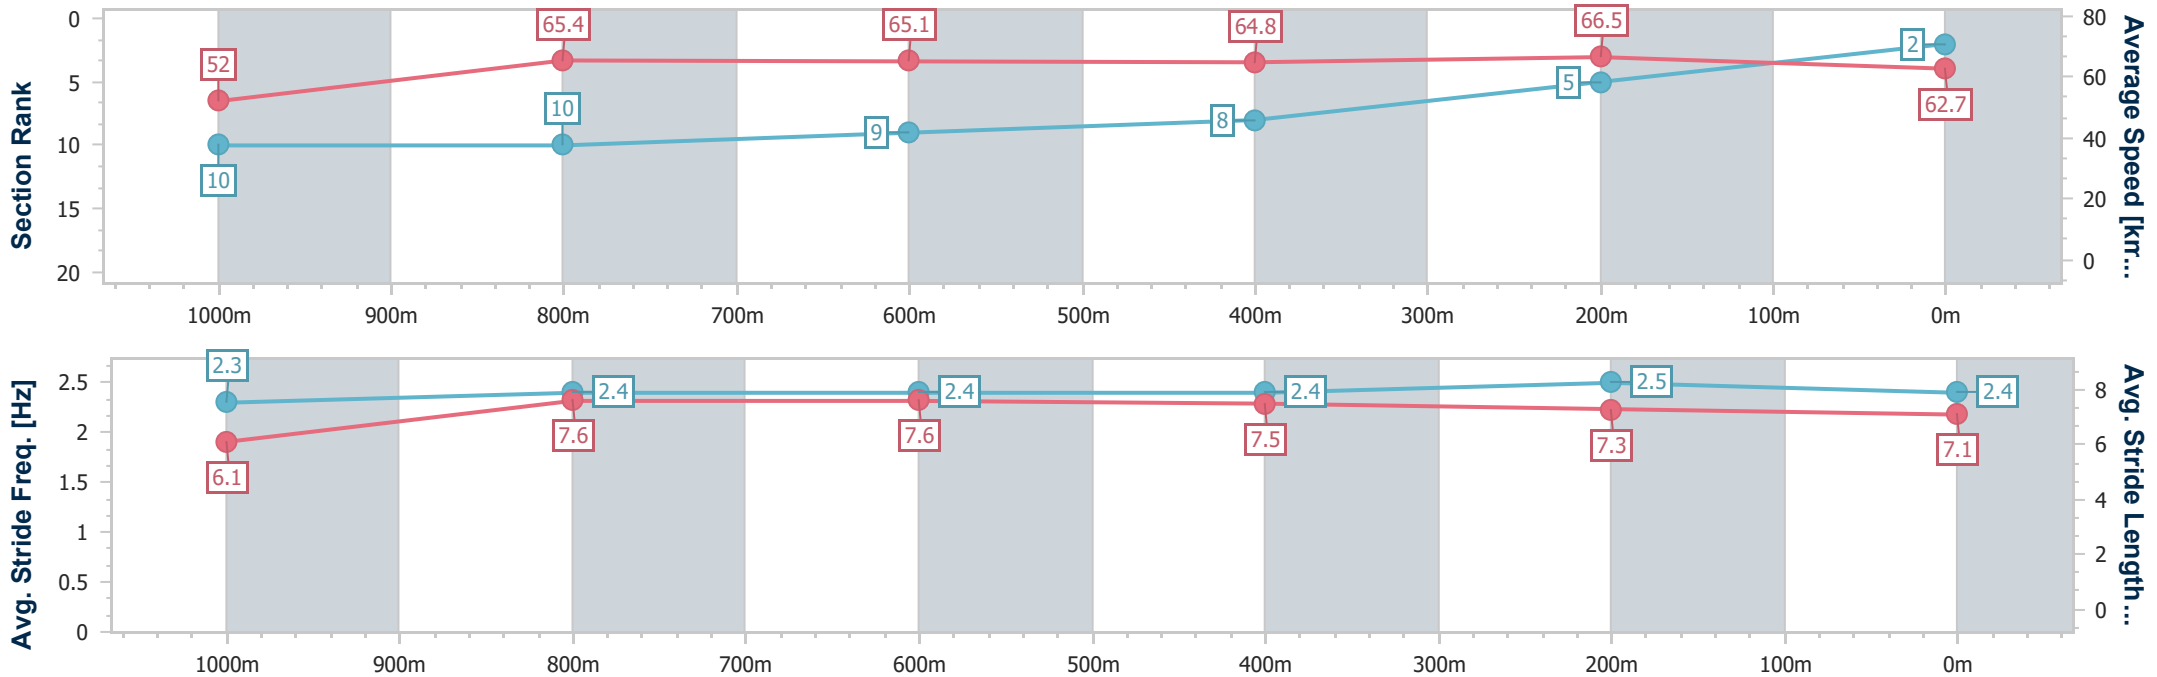

Doomben QLD Professional

Race 7: LADBROKES MD RACE Class 1 Handicap - 1200m

19 June 2024 - 15:35

Track Rating: Good 4, Weather: Fine, Rail Position: +11m Entire

BRISBANE RACING CLUB

Section	Overall	1000m	800m	600m	400m	200m
Section Times	1:09.70 [2] (0:13.87)	0:55.83 [10] (0:11.10)	0:44.73 [10] (0:11.09)	0:33.64 [9] (0:11.26)	0:22.38 [8] (0:10.87)	0:11.51 [5]
Average Speed [km/h]	52.0	65.4	65.1	64.8	66.5	62.7
Top Speed [km/h]	65.8	66.5	67.6	66.6	68.1	65.9
Avg. Dist. to Rail [m]	5.9	1.8	1.1	2.1	4.2	6.0
Avg. Stride Freq. [Hz]	2.3	2.4	2.4	2.4	2.5	2.4
Avg. Stride Length [m]	6.1	7.6	7.6	7.5	7.3	7.1