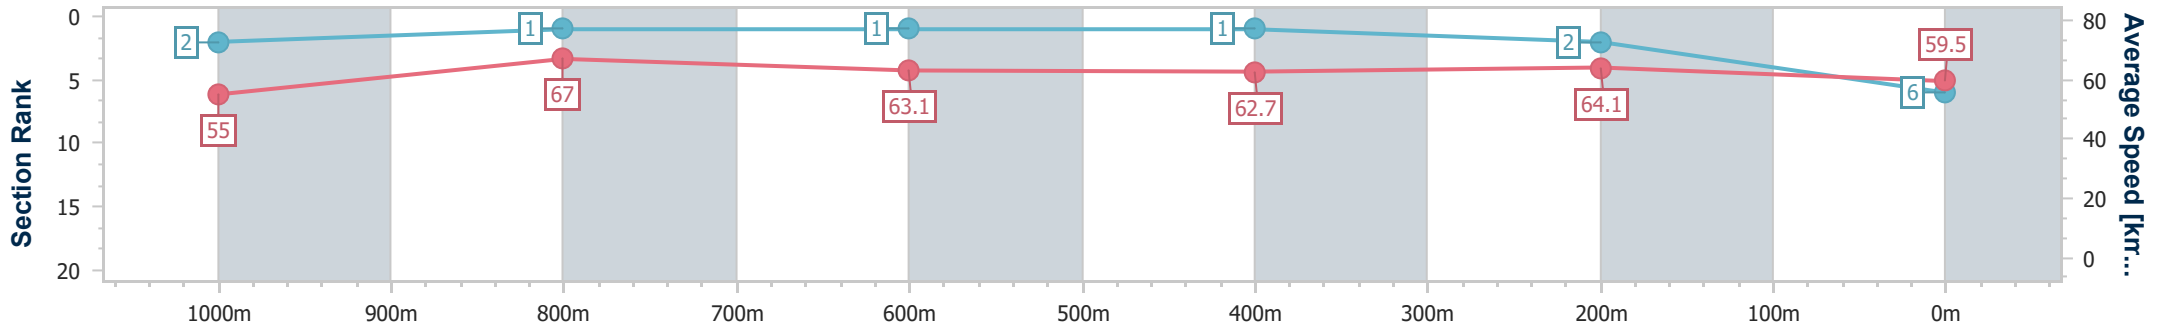

Doomben QLD Professional

Race 7: LADBROKES MD RACE Class 1 Handicap - 1200m

19 June 2024 - 15:35

Track Rating: Good 4, Weather: Fine, Rail Position: +11m Entire

BRISBANE RACING CLUB

Section	Overall	1000m	800m	600m	400m	200m
Section Times	1:10.02 [6] (0:13.10)	0:56.92 [2] (0:10.77)	0:46.15 [1] (0:11.45)	0:34.70 [1] (0:11.39)	0:23.31 [1] (0:11.20)	0:12.11 [2] (0:12.11)
Average Speed [km/h]	55.0	67.0	63.1	62.7	64.1	59.5
Top Speed [km/h]	69.6	69.6	64.1	63.3	65.0	62.9
Avg. Dist. to Rail [m]	6.8	0.8	0.4	1.2	1.6	1.8
Avg. Stride Freq. [Hz]	2.3	2.3	2.2	2.2	2.3	2.2
Avg. Stride Length [m]	6.5	8.3	8.0	7.8	7.8	7.5

- [] Ranking at each section and finish
- .-.- No data available at this section
- NA No data available

Horse/Jockey Name	Court Whispers
Final Rank	7
Fastest Section Time (Section)	0:11.13 (1000m)
Top Speed [km/h] (Section)	67.2 (Overall)
Race State	Finished