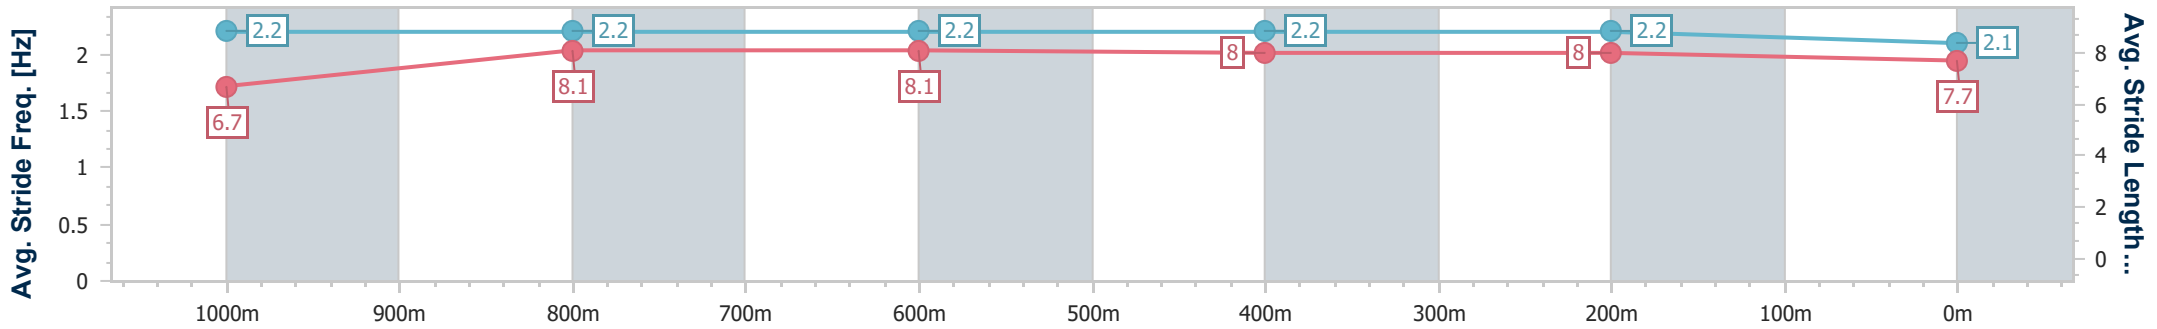

Doomben QLD Professional

Race 7: LADBROKES MD RACE Class 1 Handicap - 1200m

19 June 2024 - 15:35

Track Rating: Good 4, Weather: Fine, Rail Position: +11m Entire

BRISBANE RACING CLUB

Section	Overall	1000m	800m	600m	400m	200m
Section Times	1:10.62 [10] (0:13.35)	0:57.27 [5] (0:11.09)	0:46.18 [5] (0:11.32)	0:34.86 [6] (0:11.38)	0:23.48 [6] (0:11.19)	0:12.29 [7] (0:12.29)
Average Speed [km/h]	53.9	65.0	63.7	63.2	64.1	58.8
Top Speed [km/h]	67.9	67.5	64.7	64.4	65.4	62.8
Avg. Dist. to Rail [m]	1.4	0.6	0.2	0.3	1.1	2.9
Avg. Stride Freq. [Hz]	2.2	2.2	2.2	2.2	2.2	2.1
Avg. Stride Length [m]	6.7	8.1	8.1	8.0	8.0	7.7