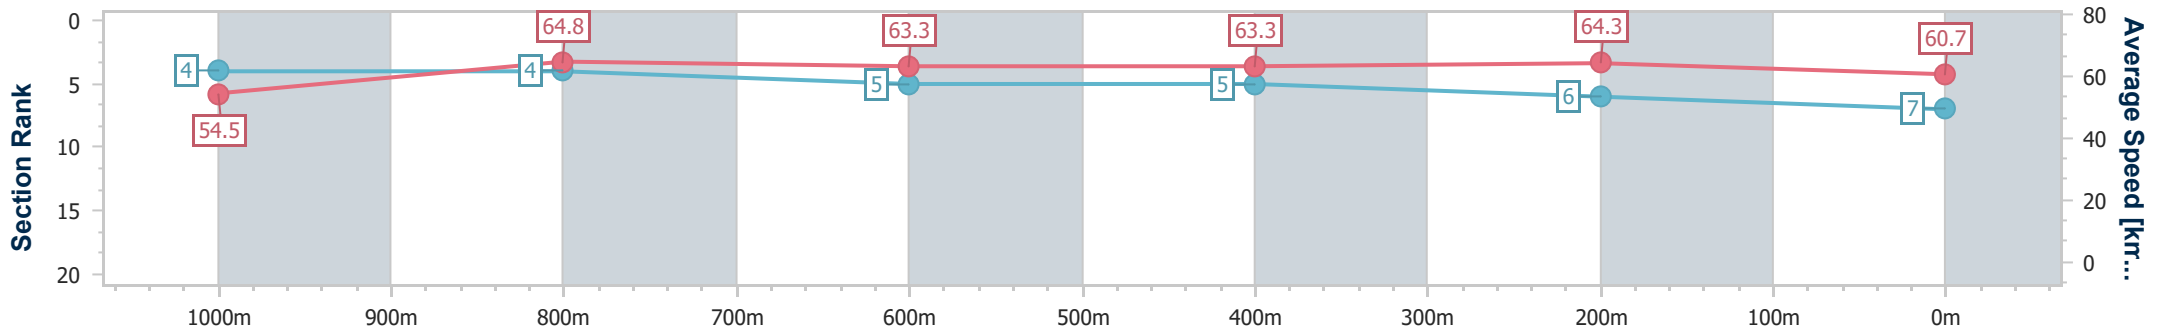

Doomben QLD Professional

Race 7: LADBROKES MD RACE Class 1 Handicap - 1200m

19 June 2024 - 15:35

Track Rating: Good 4, Weather: Fine, Rail Position: +11m Entire

BRISBANE RACING CLUB

Section	Overall	1000m	800m	600m	400m	200m
Section Times	1:10.08 [7] (0:13.28)	0:56.80 [4] (0:11.13)	0:45.67 [4] (0:11.33)	0:34.34 [5] (0:11.30)	0:23.04 [5] (0:11.17)	0:11.87 [6] (0:11.87)
Average Speed [km/h]	54.5	64.8	63.3	63.3	64.3	60.7
Top Speed [km/h]	67.2	67.1	64.4	65.1	66.1	63.5
Avg. Dist. to Rail [m]	5.9	1.5	1.1	1.1	1.0	3.0
Avg. Stride Freq. [Hz]	2.3	2.4	2.3	2.3	2.4	2.3
Avg. Stride Length [m]	6.5	7.6	7.6	7.5	7.6	7.3