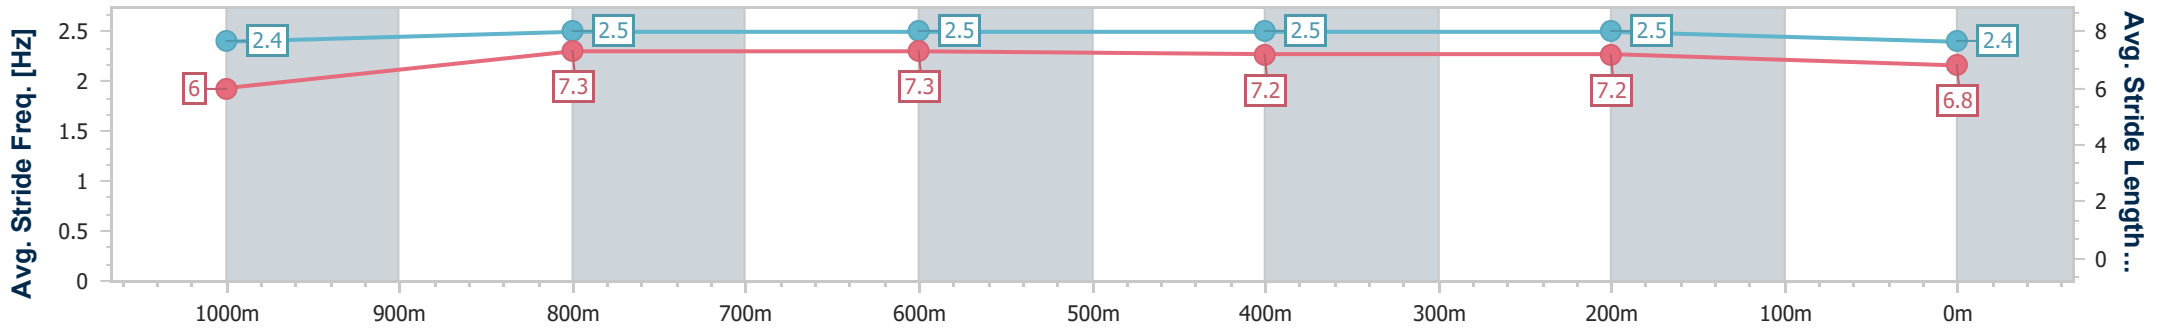

Doomben QLD Professional

Race 7: LADBROKES MD RACE Class 1 Handicap - 1200m

19 June 2024 - 15:35

Track Rating: Good 4, Weather: Fine, Rail Position: +11m Entire

BRISBANE RACING CLUB

Section	Overall	1000m	800m	600m	400m	200m
Section Times	1:10.85 [11] (0:13.82)	0:57.03 [9] (0:11.00)	0:46.03 [9] (0:11.13)	0:34.90 [7] (0:11.29)	0:23.61 [7] (0:11.29)	0:12.32 [10] (0:12.32)
Average Speed [km/h]	52.3	65.7	64.6	64.3	64.0	58.5
Top Speed [km/h]	66.1	66.4	66.0	65.5	64.9	62.6
Avg. Dist. to Rail [m]	3.1	1.8	0.6	1.2	3.2	5.2
Avg. Stride Freq. [Hz]	2.4	2.5	2.5	2.5	2.5	2.4
Avg. Stride Length [m]	6.0	7.3	7.3	7.2	7.2	6.8

- [] Ranking at each section and finish
- .-.- No data available at this section
- NA No data available