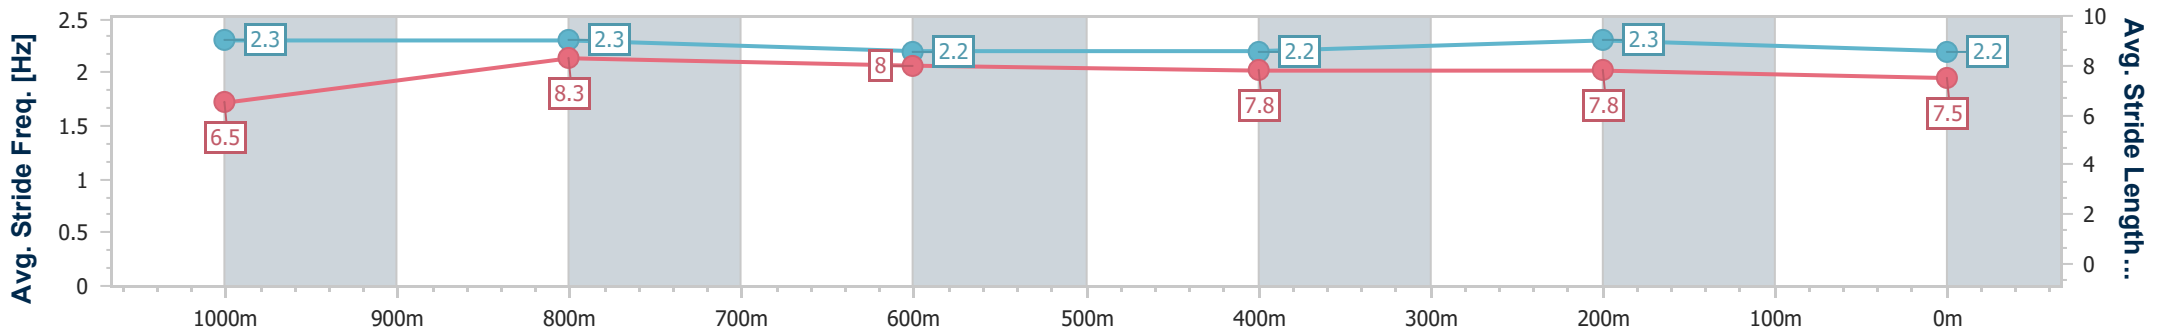

Doomben QLD Professional

Race 7: LADBROKES MD RACE Class 1 Handicap - 1200m

19 June 2024 - 15:35

Track Rating: Good 4, Weather: Fine, Rail Position: +11m Entire

BRISBANE RACING CLUB

Section	Overall	1000m	800m	600m	400m	200m
Section Times	1:10.02 [6] (0:13.10)	0:56.92 [2] (0:10.77)	0:46.15 [1] (0:11.45)	0:34.70 [1] (0:11.39)	0:23.31 [1] (0:11.20)	0:12.11 [2] (0:12.11)
Average Speed [km/h]	55.0	67.0	63.1	62.7	64.1	59.5
Top Speed [km/h]	69.6	69.6	64.1	63.3	65.0	62.9
Avg. Dist. to Rail [m]	6.8	0.8	0.4	1.2	1.6	1.8
Avg. Stride Freq. [Hz]	2.3	2.3	2.2	2.2	2.3	2.2
Avg. Stride Length [m]	6.5	8.3	8.0	7.8	7.8	7.5

- [] Ranking at each section and finish
- .-.- No data available at this section
- NA No data available

Horse/Jockey Name	Court Whispers
Final Rank	7
Fastest Section Time (Section)	0:11.13 (1000m)
Top Speed [km/h] (Section)	67.2 (Overall)
Race State	Finished