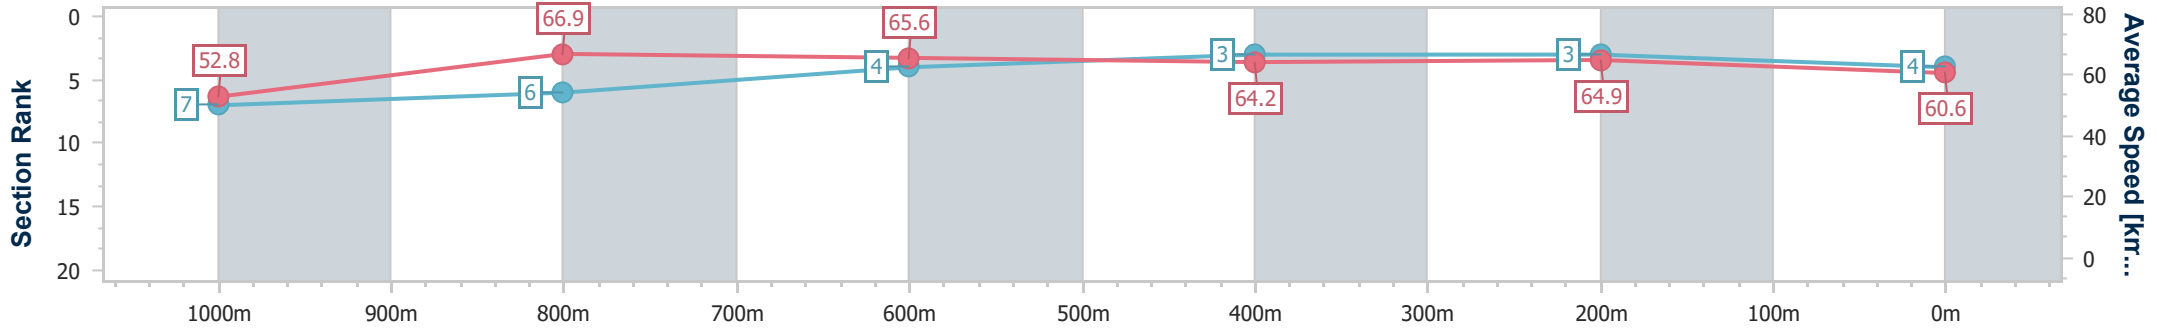

Doomben QLD Professional

Race 7: LADBROKES MD RACE Class 1 Handicap - 1200m

19 June 2024 - 15:35

Track Rating: Good 4, Weather: Fine, Rail Position: +11m Entire

BRISBANE RACING CLUB

Section	Overall	1000m	800m	600m	400m	200m
Section Times	1:09.85 [4] (0:13.66)	0:56.19 [7] (0:10.85)	0:45.34 [6] (0:11.07)	0:34.27 [4] (0:11.28)	0:22.99 [3] (0:11.13)	0:11.86 [3] (0:11.86)
Average Speed [km/h]	52.8	66.9	65.6	64.2	64.9	60.6
Top Speed [km/h]	67.2	67.5	67.3	65.6	65.8	63.4
Avg. Dist. to Rail [m]	5.3	2.5	2.0	0.8	1.4	2.9
Avg. Stride Freq. [Hz]	2.3	2.4	2.4	2.4	2.4	2.4
Avg. Stride Length [m]	6.2	7.7	7.6	7.5	7.4	7.1