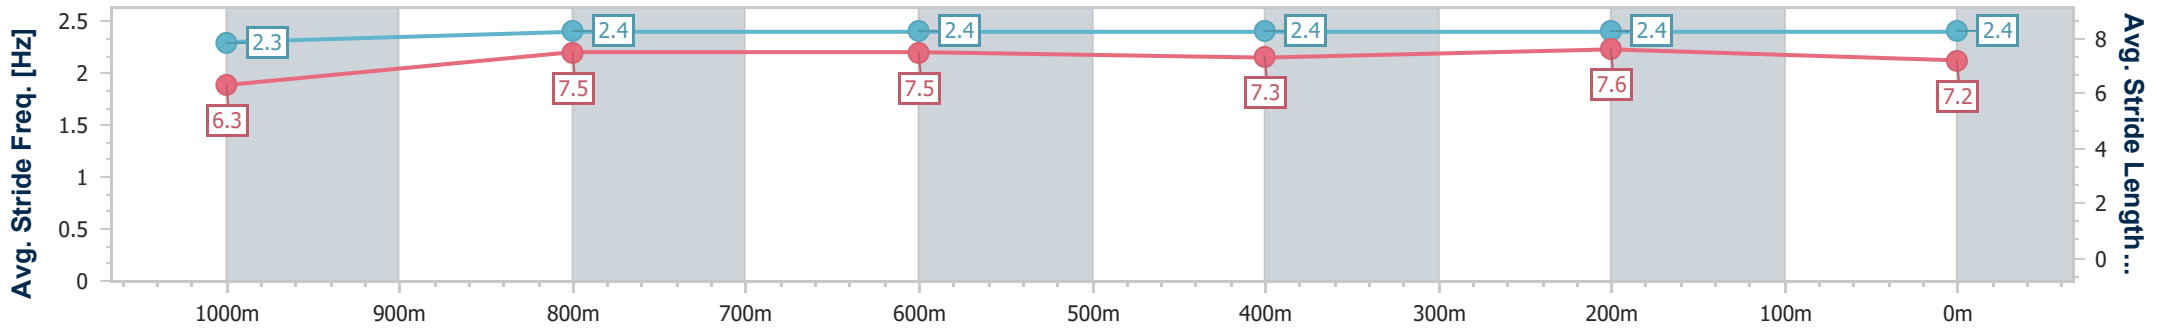

Doomben QLD Professional

Race 7: LADBROKES MD RACE Class 1 Handicap - 1200m

19 June 2024 - 15:35

Track Rating: Good 4, Weather: Fine, Rail Position: +11m Entire

BRISBANE RACING CLUB

Section	Overall	1000m	800m	600m	400m	200m
Section Times	1:10.15 [8] (0:13.54)	0:56.61 [6] (0:11.19)	0:45.42 [8] (0:11.37)	0:34.05 [10] (0:11.34)	0:22.71 [9] (0:10.90)	0:11.81 [9] (0:11.81)
Average Speed [km/h]	53.3	64.9	63.3	63.0	65.8	60.9
Top Speed [km/h]	64.8	67.1	65.2	65.2	67.0	64.3
Avg. Dist. to Rail [m]	3.5	2.1	1.0	1.4	1.5	3.7
Avg. Stride Freq. [Hz]	2.3	2.4	2.4	2.4	2.4	2.4
Avg. Stride Length [m]	6.3	7.5	7.5	7.3	7.6	7.2