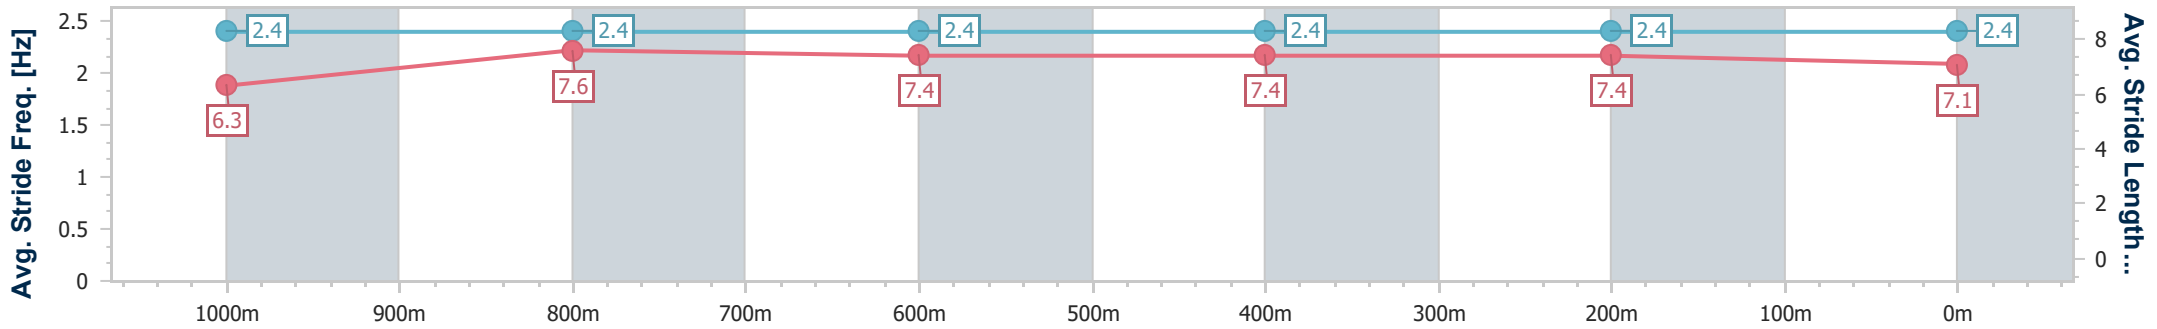

Doomben QLD Professional

Race 7: LADBROKES MD RACE Class 1 Handicap - 1200m

19 June 2024 - 15:35

Track Rating: Good 4, Weather: Fine, Rail Position: +11m Entire

BRISBANE RACING CLUB

Section	Overall	1000m	800m	600m	400m	200m
Section Times	1:09.48 [1] (0:13.09)	0:56.39 [1] (0:10.91)	0:45.48 [2] (0:11.36)	0:34.12 [2] (0:11.35)	0:22.77 [2] (0:11.06)	0:11.71 [1] (0:11.71)
Average Speed [km/h]	55.1	66.3	63.3	63.2	65.1	61.4
Top Speed [km/h]	70.3	68.9	64.5	64.3	66.5	64.0
Avg. Dist. to Rail [m]	8.8	2.4	0.5	0.7	0.8	0.6
Avg. Stride Freq. [Hz]	2.4	2.4	2.4	2.4	2.4	2.4
Avg. Stride Length [m]	6.3	7.6	7.4	7.4	7.4	7.1