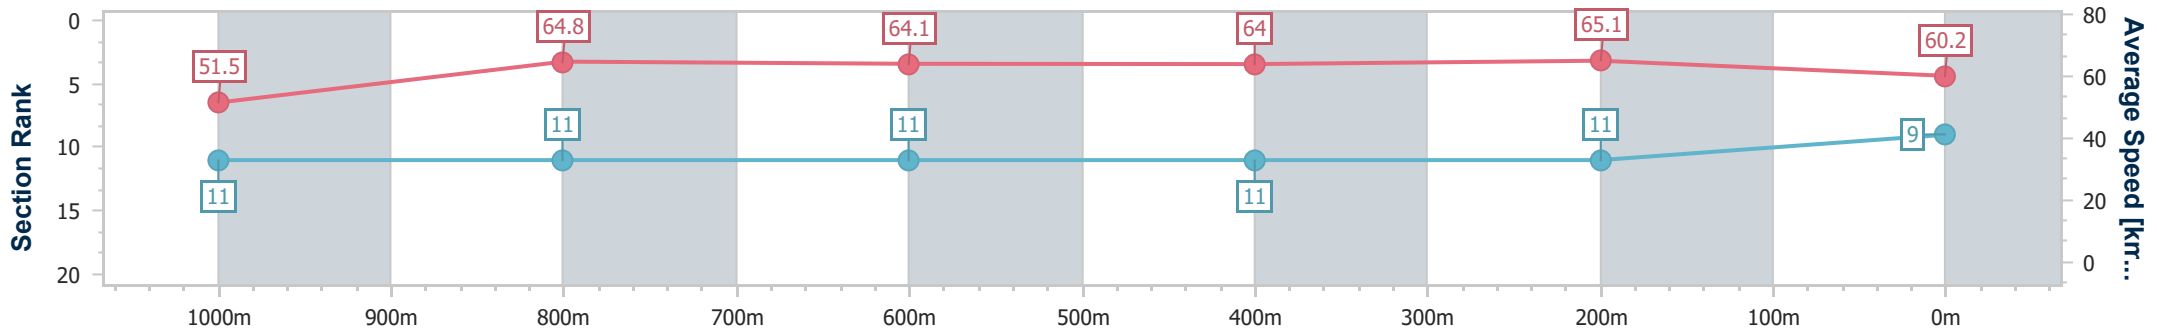

Doomben QLD Professional

Race 7: LADBROKES MD RACE Class 1 Handicap - 1200m

19 June 2024 - 15:35

Track Rating: Good 4, Weather: Fine, Rail Position: +11m Entire

BRISBANE RACING CLUB

Section	Overall	1000m	800m	600m	400m	200m
Section Times	1:10.57 [9] (0:13.97)	0:56.60 [11] (0:11.14)	0:45.46 [11] (0:11.17)	0:34.29 [11] (0:11.28)	0:23.01 [11] (0:11.04)	0:11.97 [11] (0:11.97)
Average Speed [km/h]	51.5	64.8	64.1	64.0	65.1	60.2
Top Speed [km/h]	66.3	66.4	65.1	64.7	66.5	63.8
Avg. Dist. to Rail [m]	1.4	0.2	1.1	0.5	1.4	2.2
Avg. Stride Freq. [Hz]	2.3	2.4	2.4	2.4	2.4	2.3
Avg. Stride Length [m]	6.1	7.5	7.5	7.6	7.4	7.2

- [] Ranking at each section and finish
- .-.- No data available at this section
- NA No data available

Horse/Jockey Name	Our Drummer
Final Rank	10
Fastest Section Time (Section)	0:11.09 (1000m)
Top Speed [km/h] (Section)	67.9 (Overall)
Race State	Finished