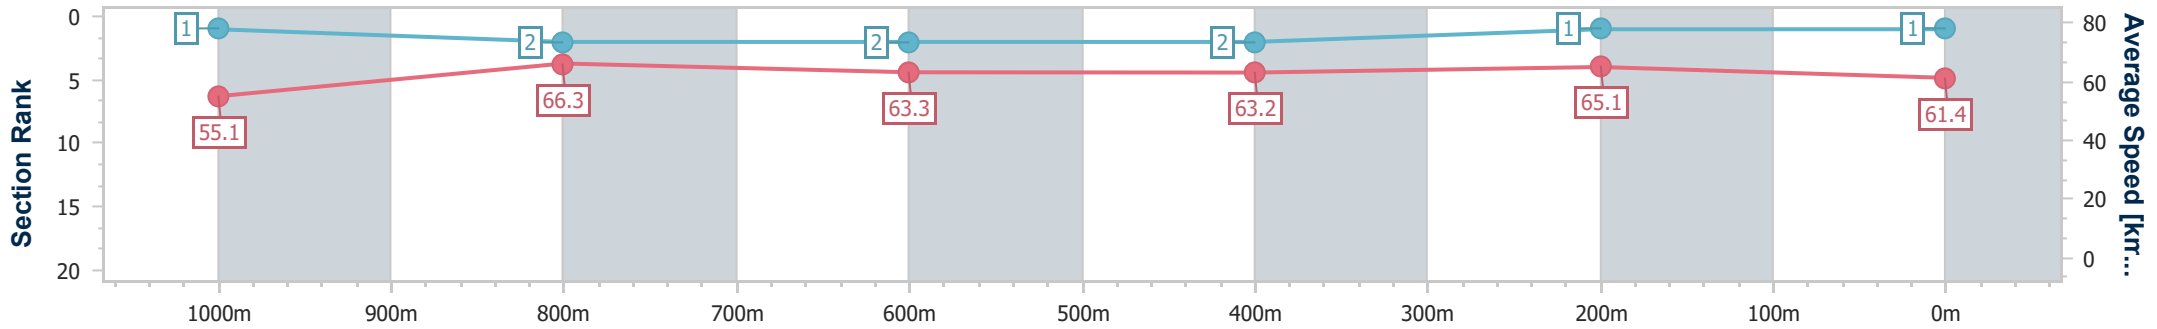

Doomben QLD Professional

Race 7: LADBROKES MD RACE Class 1 Handicap - 1200m

19 June 2024 - 15:35

Track Rating: Good 4, Weather: Fine, Rail Position: +11m Entire

BRISBANE RACING CLUB

Section	Overall	1000m	800m	600m	400m	200m
Section Times	1:09.48 [1] (0:13.09)	0:56.39 [1] (0:10.91)	0:45.48 [2] (0:11.36)	0:34.12 [2] (0:11.35)	0:22.77 [2] (0:11.06)	0:11.71 [1] (0:11.71)
Average Speed [km/h]	55.1	66.3	63.3	63.2	65.1	61.4
Top Speed [km/h]	70.3	68.9	64.5	64.3	66.5	64.0
Avg. Dist. to Rail [m]	8.8	2.4	0.5	0.7	0.8	0.6
Avg. Stride Freq. [Hz]	2.4	2.4	2.4	2.4	2.4	2.4
Avg. Stride Length [m]	6.3	7.6	7.4	7.4	7.4	7.1