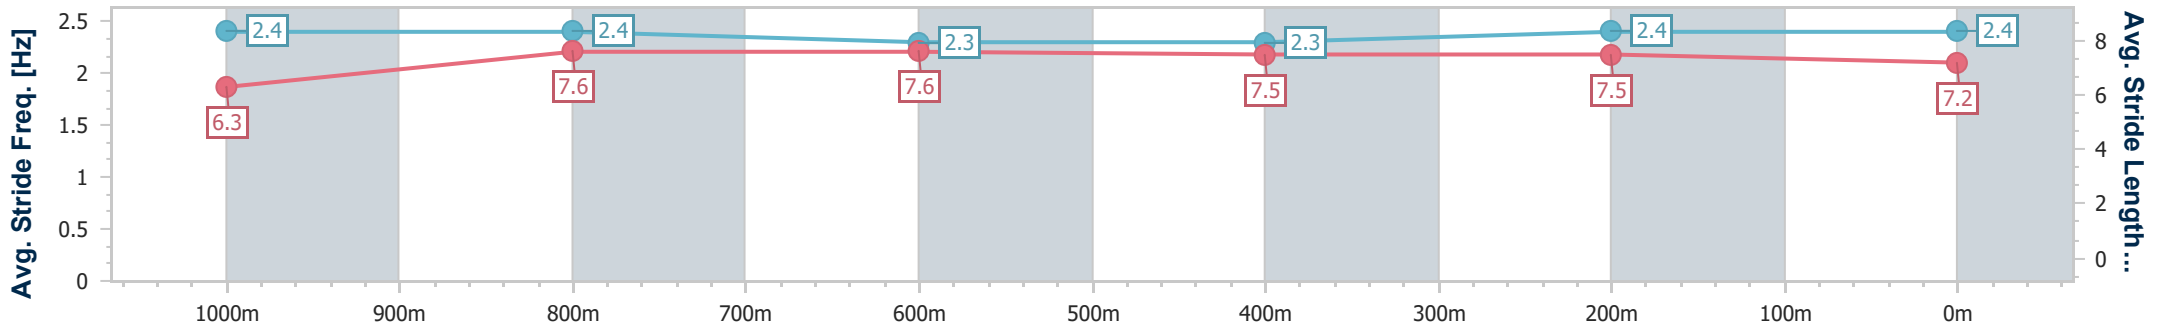

Doomben QLD Professional

Race 7: LADBROKES MD RACE Class 1 Handicap - 1200m

19 June 2024 - 15:35

Track Rating: Good 4, Weather: Fine, Rail Position: +11m Entire

BRISBANE RACING CLUB

Section	Overall	1000m	800m	600m	400m	200m
Section Times	1:09.77 [3] (0:13.20)	0:56.57 [3] (0:11.01)	0:45.56 [3] (0:11.30)	0:34.26 [3] (0:11.40)	0:22.86 [4] (0:11.13)	0:11.73 [4] (0:11.73)
Average Speed [km/h]	54.7	65.4	63.6	63.0	64.8	61.2
Top Speed [km/h]	68.5	67.3	64.8	65.8	66.1	64.6
Avg. Dist. to Rail [m]	3.9	0.7	0.7	0.4	0.4	1.6
Avg. Stride Freq. [Hz]	2.4	2.4	2.3	2.3	2.4	2.4
Avg. Stride Length [m]	6.3	7.6	7.6	7.5	7.5	7.2