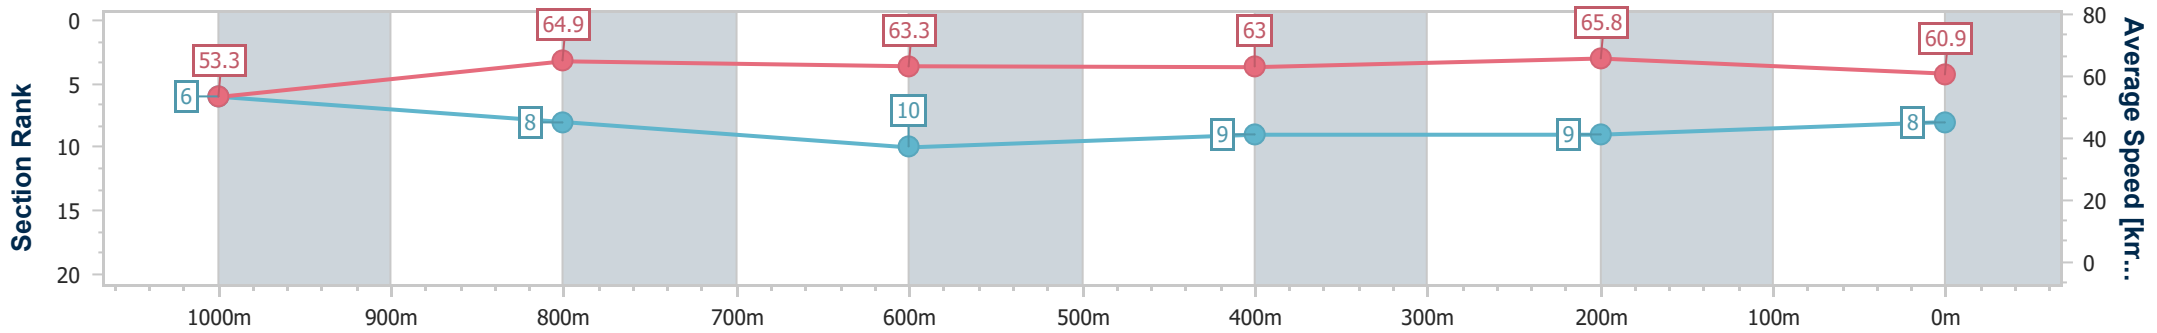

Doomben QLD Professional

Race 7: LADBROKES MD RACE Class 1 Handicap - 1200m

19 June 2024 - 15:35

Track Rating: Good 4, Weather: Fine, Rail Position: +11m Entire

BRISBANE RACING CLUB

Section	Overall	1000m	800m	600m	400m	200m
Section Times	1:10.15 [8] (0:13.54)	0:56.61 [6] (0:11.19)	0:45.42 [8] (0:11.37)	0:34.05 [10] (0:11.34)	0:22.71 [9] (0:10.90)	0:11.81 [9] (0:11.81)
Average Speed [km/h]	53.3	64.9	63.3	63.0	65.8	60.9
Top Speed [km/h]	64.8	67.1	65.2	65.2	67.0	64.3
Avg. Dist. to Rail [m]	3.5	2.1	1.0	1.4	1.5	3.7
Avg. Stride Freq. [Hz]	2.3	2.4	2.4	2.4	2.4	2.4
Avg. Stride Length [m]	6.3	7.5	7.5	7.3	7.6	7.2