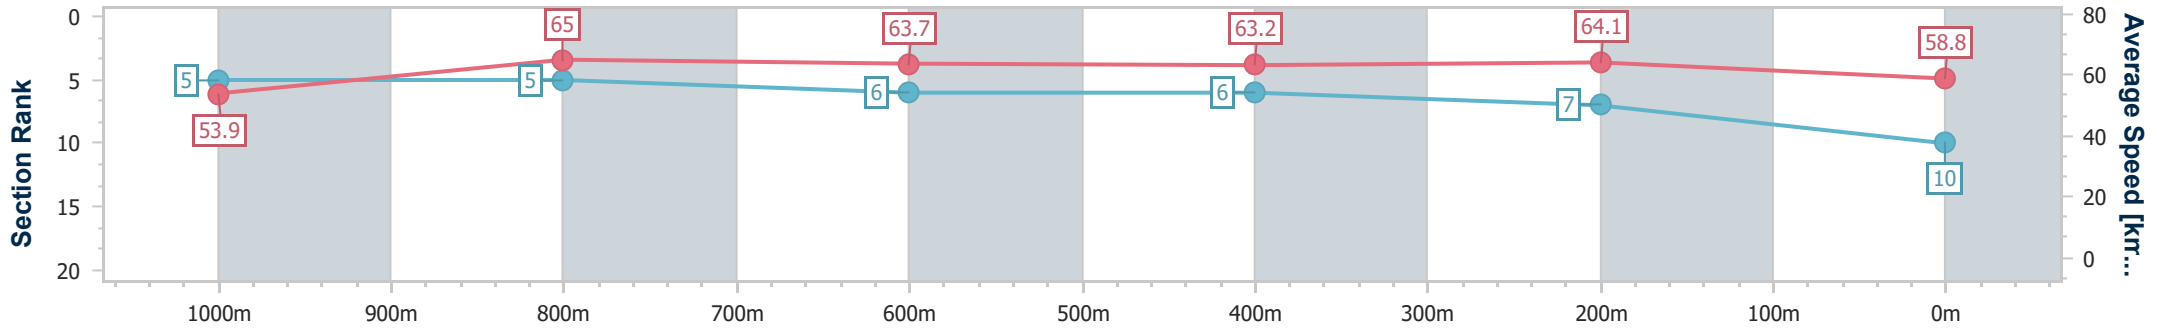

- [] Ranking at each section and finish
- .-.- No data available at this section
- NA No data available

Horse/Jockey Name	Our Drummer
Final Rank	10
Fastest Section Time (Section)	0:11.09 (1000m)
Top Speed [km/h] (Section)	67.9 (Overall)
Race State	Finished

Doomben QLD Professional

Race 7: LADBROKES MD RACE Class 1 Handicap - 1200m

19 June 2024 - 15:35

Track Rating: Good 4, Weather: Fine, Rail Position: +11m Entire

BRISBANE RACING CLUB

Section	Overall	1000m	800m	600m	400m	200m
Section Times	1:10.62 [10] (0:13.35)	0:57.27 [5] (0:11.09)	0:46.18 [5] (0:11.32)	0:34.86 [6] (0:11.38)	0:23.48 [6] (0:11.19)	0:12.29 [7] (0:12.29)
Average Speed [km/h]	53.9	65.0	63.7	63.2	64.1	58.8
Top Speed [km/h]	67.9	67.5	64.7	64.4	65.4	62.8
Avg. Dist. to Rail [m]	1.4	0.6	0.2	0.3	1.1	2.9
Avg. Stride Freq. [Hz]	2.2	2.2	2.2	2.2	2.2	2.1
Avg. Stride Length [m]	6.7	8.1	8.1	8.0	8.0	7.7

- [] Ranking at each section and finish
- .-.- No data available at this section
- NA No data available

Horse/Jockey Name	Superargo
Final Rank	11
Fastest Section Time (Section)	0:11.00 (1000m)
Top Speed [km/h] (Section)	66.4 (1000m)
Race State	Finished