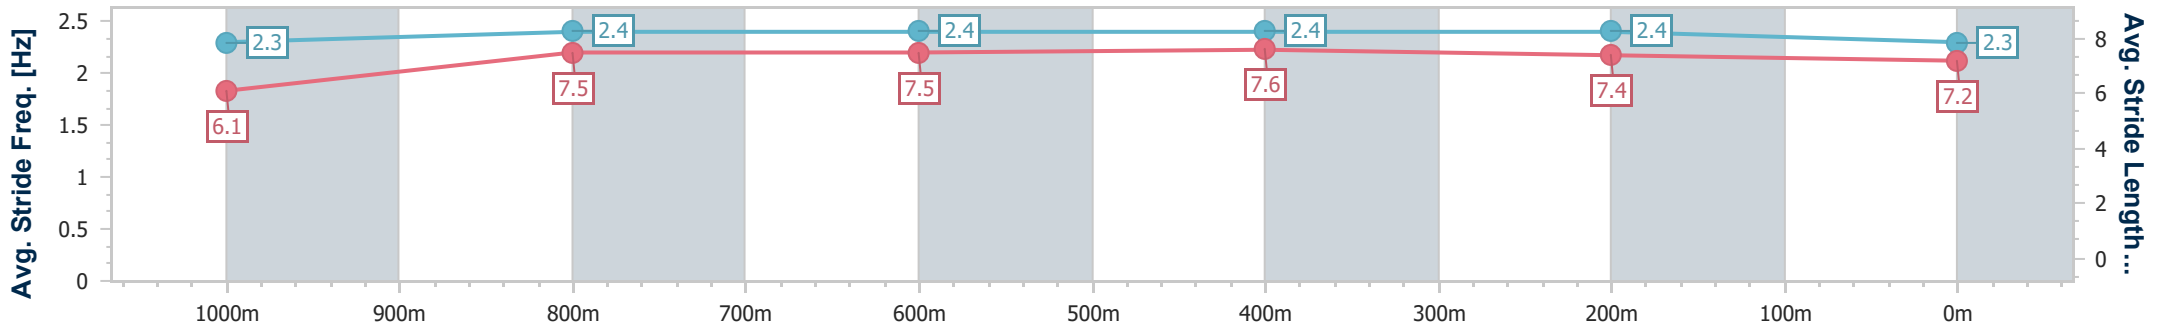

Doomben QLD Professional

Race 7: LADBROKES MD RACE Class 1 Handicap - 1200m

19 June 2024 - 15:35

Track Rating: Good 4, Weather: Fine, Rail Position: +11m Entire

BRISBANE RACING CLUB

Section	Overall	1000m	800m	600m	400m	200m
Section Times	1:10.57 [9] (0:13.97)	0:56.60 [11] (0:11.14)	0:45.46 [11] (0:11.17)	0:34.29 [11] (0:11.28)	0:23.01 [11] (0:11.04)	0:11.97 [11] (0:11.97)
Average Speed [km/h]	51.5	64.8	64.1	64.0	65.1	60.2
Top Speed [km/h]	66.3	66.4	65.1	64.7	66.5	63.8
Avg. Dist. to Rail [m]	1.4	0.2	1.1	0.5	1.4	2.2
Avg. Stride Freq. [Hz]	2.3	2.4	2.4	2.4	2.4	2.3
Avg. Stride Length [m]	6.1	7.5	7.5	7.6	7.4	7.2