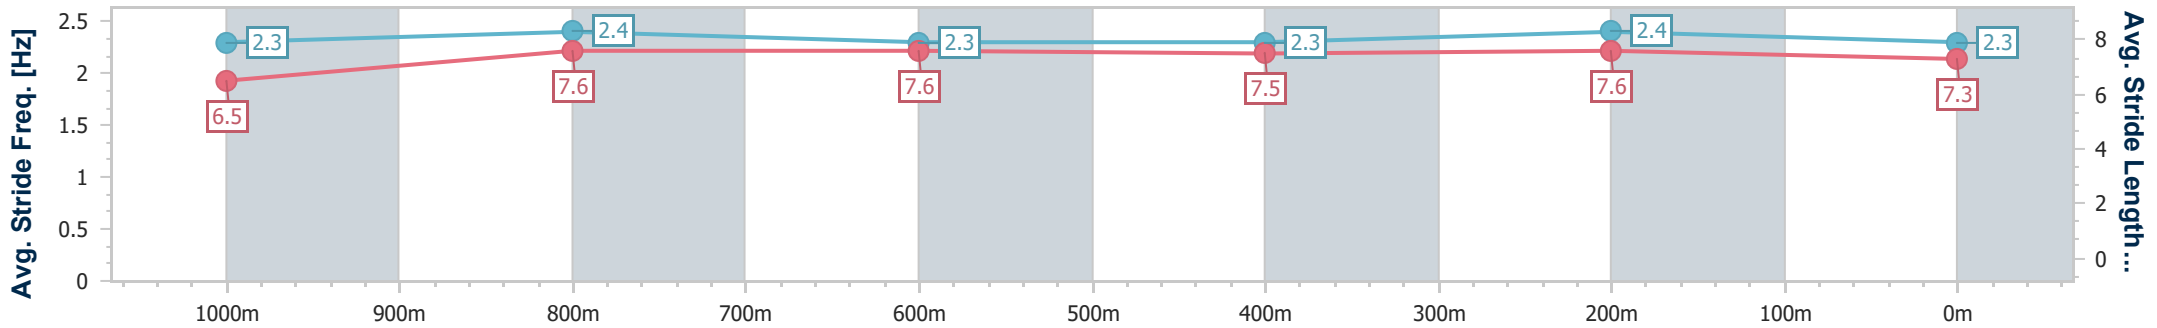

- [] Ranking at each section and finish
- .-.- No data available at this section
- NA No data available

Horse/Jockey Name	Court Whispers
Final Rank	7
Fastest Section Time (Section)	0:11.13 (1000m)
Top Speed [km/h] (Section)	67.2 (Overall)
Race State	Finished

Doomben QLD Professional

Race 7: LADBROKES MD RACE Class 1 Handicap - 1200m

19 June 2024 - 15:35

Track Rating: Good 4, Weather: Fine, Rail Position: +11m Entire

BRISBANE RACING CLUB

Section	Overall	1000m	800m	600m	400m	200m
Section Times	1:10.08 [7] (0:13.28)	0:56.80 [4] (0:11.13)	0:45.67 [4] (0:11.33)	0:34.34 [5] (0:11.30)	0:23.04 [5] (0:11.17)	0:11.87 [6] (0:11.87)
Average Speed [km/h]	54.5	64.8	63.3	63.3	64.3	60.7
Top Speed [km/h]	67.2	67.1	64.4	65.1	66.1	63.5
Avg. Dist. to Rail [m]	5.9	1.5	1.1	1.1	1.0	3.0
Avg. Stride Freq. [Hz]	2.3	2.4	2.3	2.3	2.4	2.3
Avg. Stride Length [m]	6.5	7.6	7.6	7.5	7.6	7.3