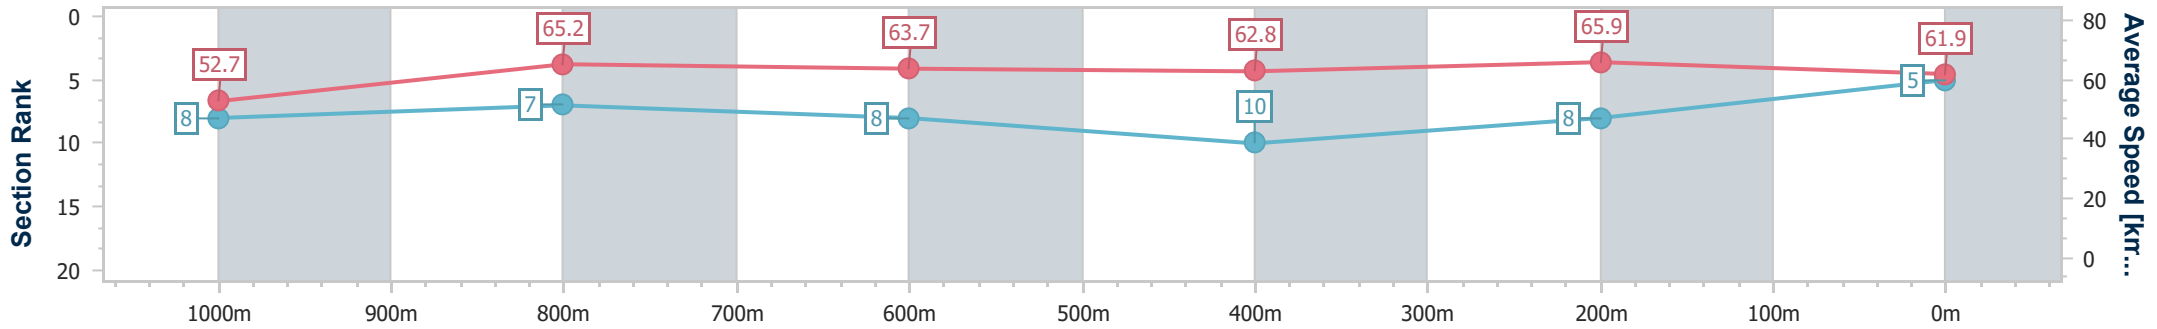

Doomben QLD Professional

Race 7: LADBROKES MD RACE Class 1 Handicap - 1200m

19 June 2024 - 15:35

Track Rating: Good 4, Weather: Fine, Rail Position: +11m Entire

BRISBANE RACING CLUB

Section	Overall	1000m	800m	600m	400m	200m
Section Times	1:09.96 [5] (0:13.67)	0:56.29 [8] (0:11.04)	0:45.25 [7] (0:11.34)	0:33.91 [8] (0:11.39)	0:22.52 [10] (0:10.89)	0:11.63 [8] (0:11.63)
Average Speed [km/h]	52.7	65.2	63.7	62.8	65.9	61.9
Top Speed [km/h]	69.2	69.5	65.0	64.9	67.1	64.7
Avg. Dist. to Rail [m]	0.7	0.8	0.4	0.9	1.3	0.8
Avg. Stride Freq. [Hz]	2.4	2.4	2.3	2.3	2.4	2.3
Avg. Stride Length [m]	6.2	7.4	7.6	7.4	7.7	7.3