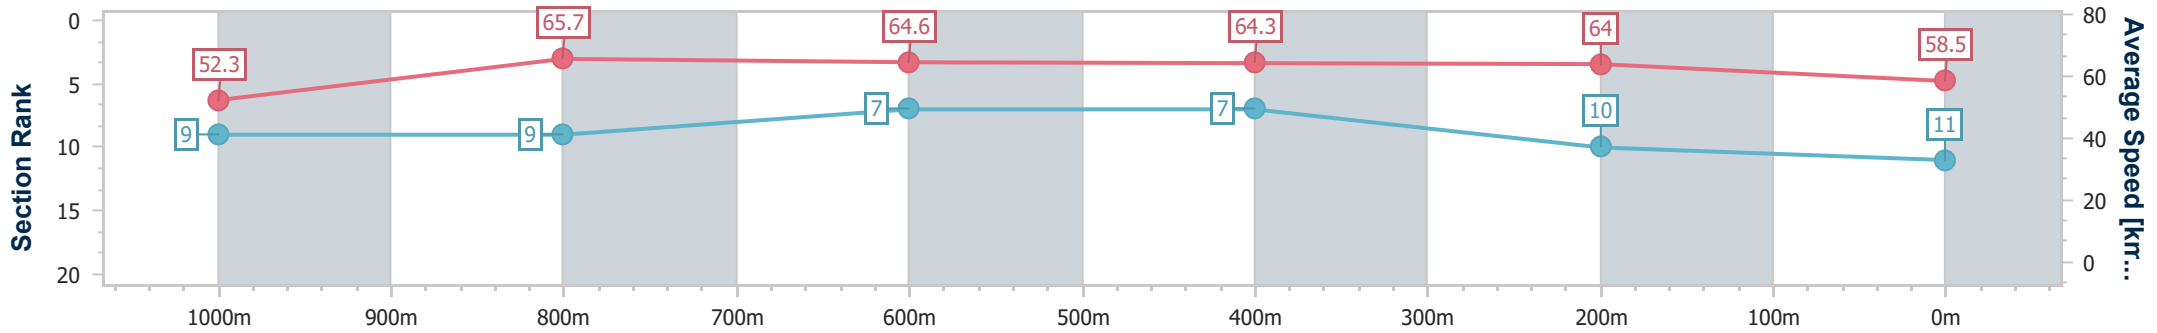

Doomben QLD Professional

Race 7: LADBROKES MD RACE Class 1 Handicap - 1200m

19 June 2024 - 15:35

Track Rating: Good 4, Weather: Fine, Rail Position: +11m Entire

BRISBANE RACING CLUB

Section	Overall	1000m	800m	600m	400m	200m
Section Times	1:10.85 [11] (0:13.82)	0:57.03 [9] (0:11.00)	0:46.03 [9] (0:11.13)	0:34.90 [7] (0:11.29)	0:23.61 [7] (0:11.29)	0:12.32 [10] (0:12.32)
Average Speed [km/h]	52.3	65.7	64.6	64.3	64.0	58.5
Top Speed [km/h]	66.1	66.4	66.0	65.5	64.9	62.6
Avg. Dist. to Rail [m]	3.1	1.8	0.6	1.2	3.2	5.2
Avg. Stride Freq. [Hz]	2.4	2.5	2.5	2.5	2.5	2.4
Avg. Stride Length [m]	6.0	7.3	7.3	7.2	7.2	6.8

- [] Ranking at each section and finish
- .-.- No data available at this section
- NA No data available