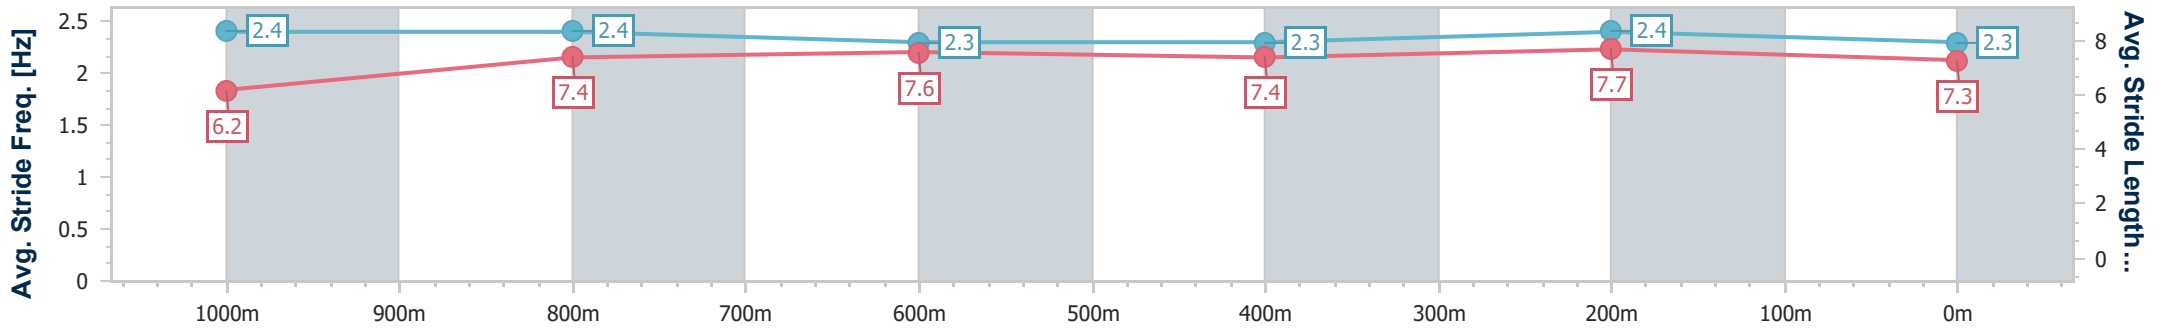

Doomben QLD Professional

Race 7: LADBROKES MD RACE Class 1 Handicap - 1200m

19 June 2024 - 15:35

Track Rating: Good 4, Weather: Fine, Rail Position: +11m Entire

BRISBANE RACING CLUB

Section	Overall	1000m	800m	600m	400m	200m
Section Times	1:09.96 [5] (0:13.67)	0:56.29 [8] (0:11.04)	0:45.25 [7] (0:11.34)	0:33.91 [8] (0:11.39)	0:22.52 [10] (0:10.89)	0:11.63 [8] (0:11.63)
Average Speed [km/h]	52.7	65.2	63.7	62.8	65.9	61.9
Top Speed [km/h]	69.2	69.5	65.0	64.9	67.1	64.7
Avg. Dist. to Rail [m]	0.7	0.8	0.4	0.9	1.3	0.8
Avg. Stride Freq. [Hz]	2.4	2.4	2.3	2.3	2.4	2.3
Avg. Stride Length [m]	6.2	7.4	7.6	7.4	7.7	7.3