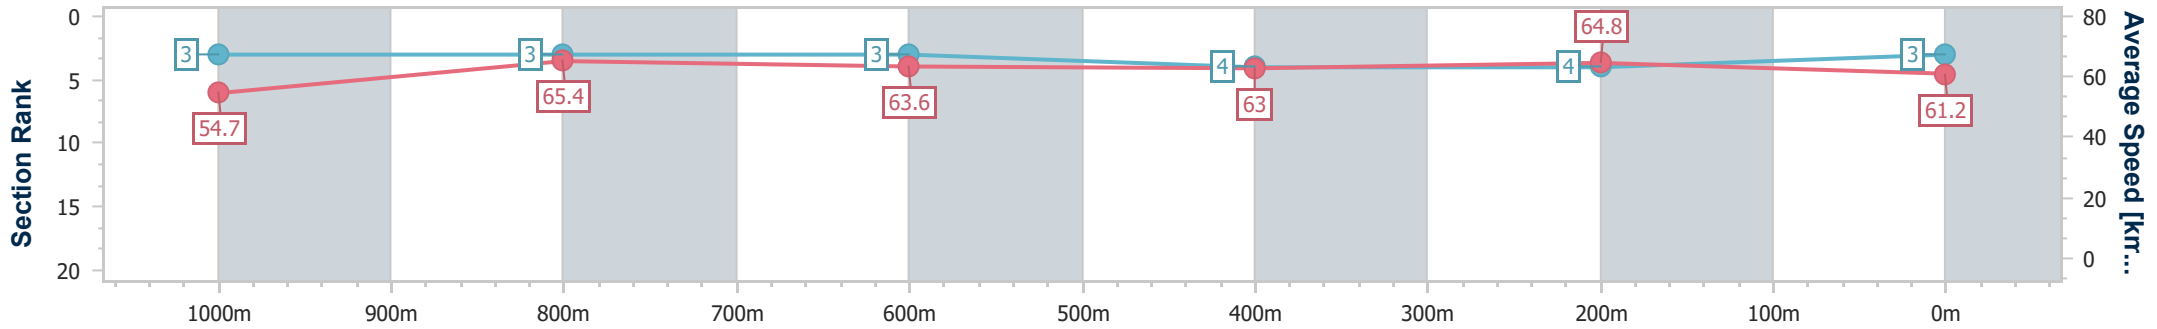

Doomben QLD Professional

Race 7: LADBROKES MD RACE Class 1 Handicap - 1200m

19 June 2024 - 15:35

Track Rating: Good 4, Weather: Fine, Rail Position: +11m Entire

BRISBANE RACING CLUB

Section	Overall	1000m	800m	600m	400m	200m
Section Times	1:09.77 [3] (0:13.20)	0:56.57 [3] (0:11.01)	0:45.56 [3] (0:11.30)	0:34.26 [3] (0:11.40)	0:22.86 [4] (0:11.13)	0:11.73 [4] (0:11.73)
Average Speed [km/h]	54.7	65.4	63.6	63.0	64.8	61.2
Top Speed [km/h]	68.5	67.3	64.8	65.8	66.1	64.6
Avg. Dist. to Rail [m]	3.9	0.7	0.7	0.4	0.4	1.6
Avg. Stride Freq. [Hz]	2.4	2.4	2.3	2.3	2.4	2.4
Avg. Stride Length [m]	6.3	7.6	7.6	7.5	7.5	7.2