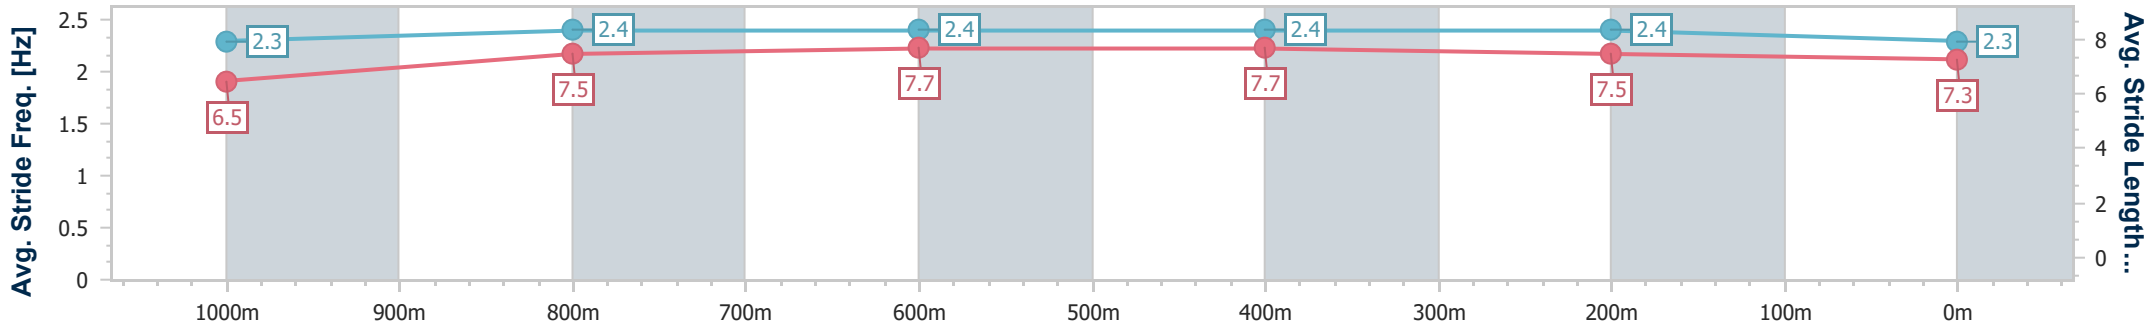

Section	Overall	1000m	800m	600m	400m	200m
Section Times	1:10.21 [1] (0:14.23)	0:55.98 [5] (0:10.96)	0:45.02 [4] (0:10.83)	0:34.19 [3] (0:11.01)	0:23.18 [3] (0:11.32)	0:11.86 [2] (0:11.86)
Average Speed [km/h]	50.3	64.2	65.9	65.3	63.5	60.8
Top Speed [km/h]	64.9	66.2	66.9	66.9	65.1	63.6
Avg. Dist. to Rail [m]	3.0	4.6	1.8	0.6	1.0	2.1
Avg. Stride Freq. [Hz]	2.3	2.4	2.4	2.4	2.4	2.3
Avg. Stride Length [m]	6.5	7.5	7.7	7.7	7.5	7.3