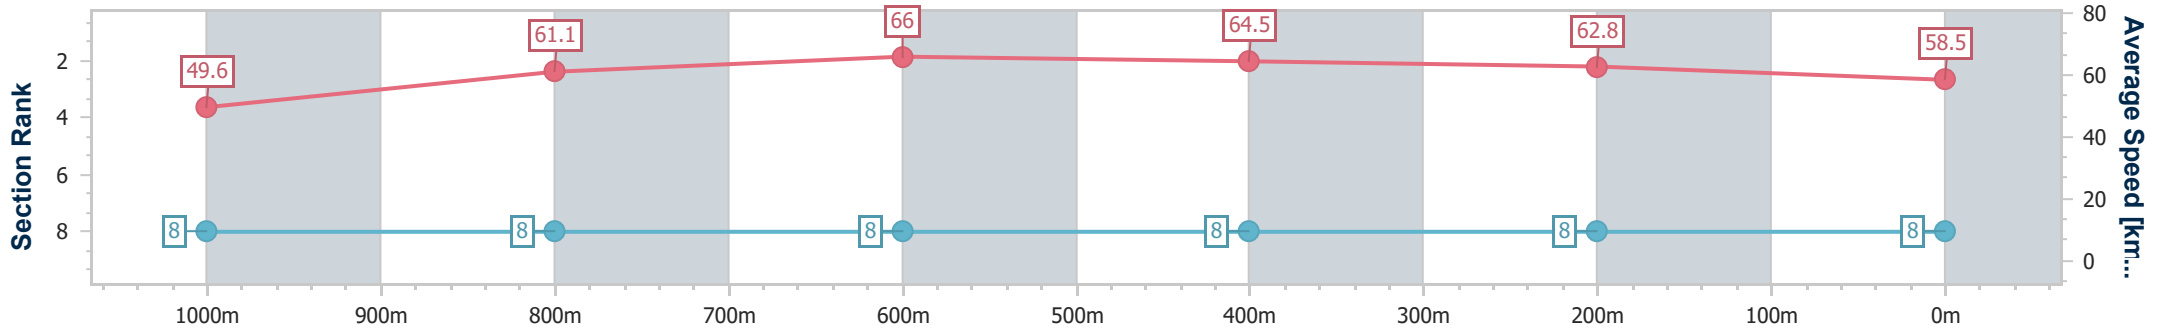

Horse/Jockey Name	Alligator Rose
Final Rank	8
Fastest Section Time (Section)	0:10.91 (800m)
Top Speed [km/h] (Section)	66.8 (800m)
Race State	Finished

Townsville QLD Professional
Race 2: SECURE YOUR WINTER CARNIVAL TICKETS NOW
Maiden Plate - 1200m
23 June 2024 - 12:59
Track Rating: Soft 5, Weather: Fine, Rail Position: +5m 1000m-
W/Post, +2m Remainder

Section	Overall	1000m	800m	600m	400m	200m								
Section Times	1:11.99 [8] (0:14.50)	0:57.49 [8] (0:11.67)	0:45.82 [8] (0:10.91)	0:34.91 [8] (0:11.10)	0:23.81 [8] (0:11.46)	0:12.35 [8] (0:12.35)								
Average Speed [km/h]	49.6	61.1	66.0	64.5	62.8	58.5								
Top Speed [km/h]	63.9	64.5	66.8	66.7	63.6	62.3								
Avg. Dist. to Rail [m]	3.2	1.9	0.6	1.2	1.5	2.7								
Avg. Stride Freq. [Hz]	2.4	2.4	2.4	2.4	2.4	2.3								
Avg. Stride Length [m]	6.4	7.2	7.6	7.6	7.4	7.1								

- [ ] Ranking at each section and finish
- -.-.- No data available at this section
- NA No data available