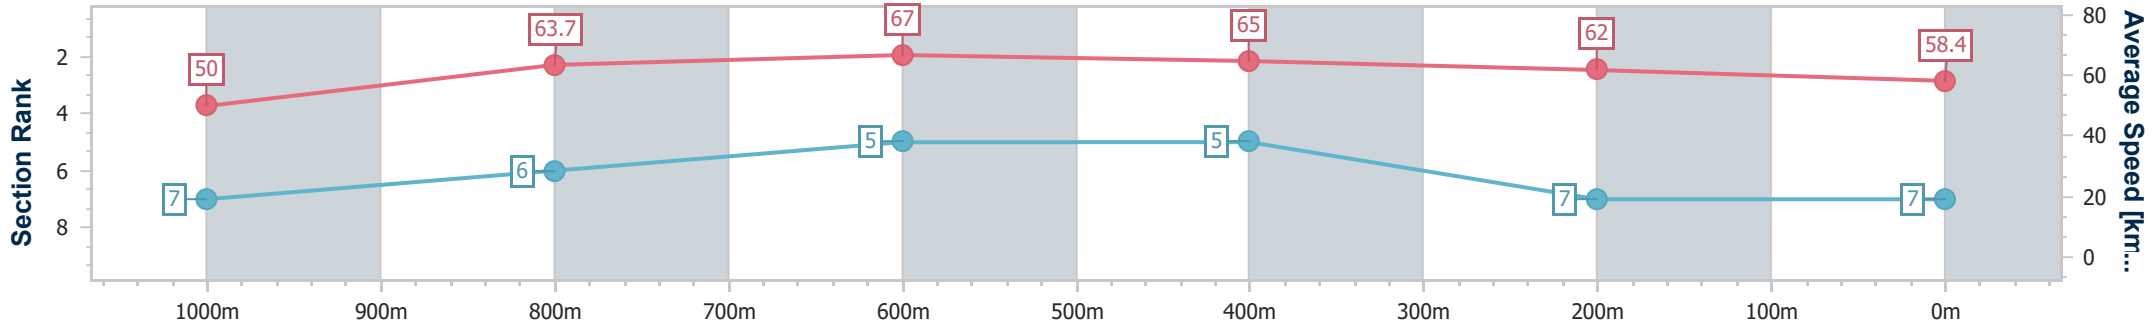

Horse/Jockey Name	Mummification
Final Rank	7
Fastest Section Time (Section)	0:10.71 (800m)
Top Speed [km/h] (Section)	68.5 (800m)
Race State	Finished

Townsville QLD Professional
Race 2: SECURE YOUR WINTER CARNIVAL TICKETS NOW
Maiden Plate - 1200m
23 June 2024 - 12:59
Track Rating: Soft 5, Weather: Fine, Rail Position: +5m 1000m-
W/Post, +2m Remainder

Section	Overall	1000m	800m	600m	400m	200m
Section Times	1:11.41 [7] (0:14.39)	0:57.02 [7] (0:11.18)	0:45.84 [6] (0:10.71)	0:35.13 [5] (0:11.13)	0:24.00 [5] (0:11.68)	0:12.32 [7] (0:12.32)
Average Speed [km/h]	50.0	63.7	67.0	65.0	62.0	58.4
Top Speed [km/h]	66.7	67.1	68.5	67.1	63.5	61.3
Avg. Dist. to Rail [m]	4.2	2.4	0.7	1.1	4.0	6.3
Avg. Stride Freq. [Hz]	2.4	2.3	2.4	2.3	2.3	2.3
Avg. Stride Length [m]	6.4	7.7	7.8	7.8	7.4	7.1

- [ ] Ranking at each section and finish
- -.-.- No data available at this section
- NA No data available