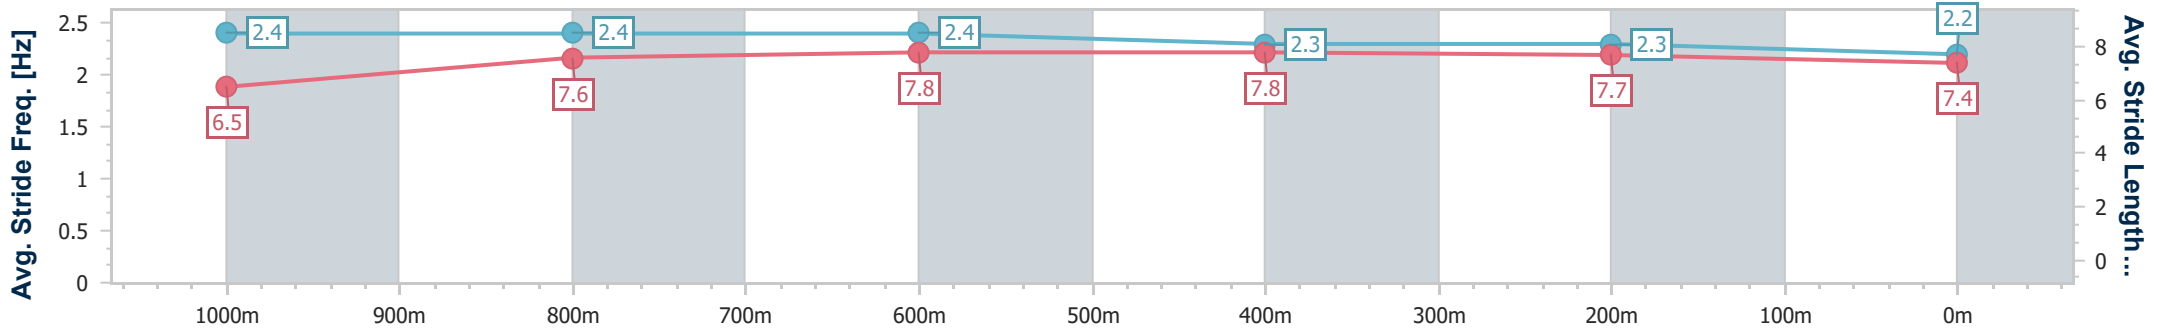

Horse/Jockey Name	Kata Kapi
Final Rank	6
Fastest Section Time (Section)	0:10.88 (800m)
Top Speed [km/h] (Section)	67.4 (800m)
Race State	Finished

Townsville QLD Professional
Race 2: SECURE YOUR WINTER CARNIVAL TICKETS NOW
Maiden Plate - 1200m
23 June 2024 - 12:59
Track Rating: Soft 5, Weather: Fine, Rail Position: +5m 1000m-
W/Post, +2m Remainder

Section	Overall	1000m	800m	600m	400m	200m
Section Times	1:10.96 [6] (0:14.01)	0:56.95 [3] (0:11.17)	0:45.78 [3] (0:10.88)	0:34.90 [4] (0:11.19)	0:23.71 [4] (0:11.35)	0:12.36 [5] (0:12.36)
Average Speed [km/h]	51.4	64.3	66.5	64.9	63.7	58.3
Top Speed [km/h]	63.0	66.3	67.4	67.3	64.7	61.6
Avg. Dist. to Rail [m]	5.5	0.9	1.2	1.4	3.3	3.8
Avg. Stride Freq. [Hz]	2.4	2.4	2.4	2.3	2.3	2.2
Avg. Stride Length [m]	6.5	7.6	7.8	7.8	7.7	7.4

- [ ] Ranking at each section and finish
- -.-.- No data available at this section
- NA No data available