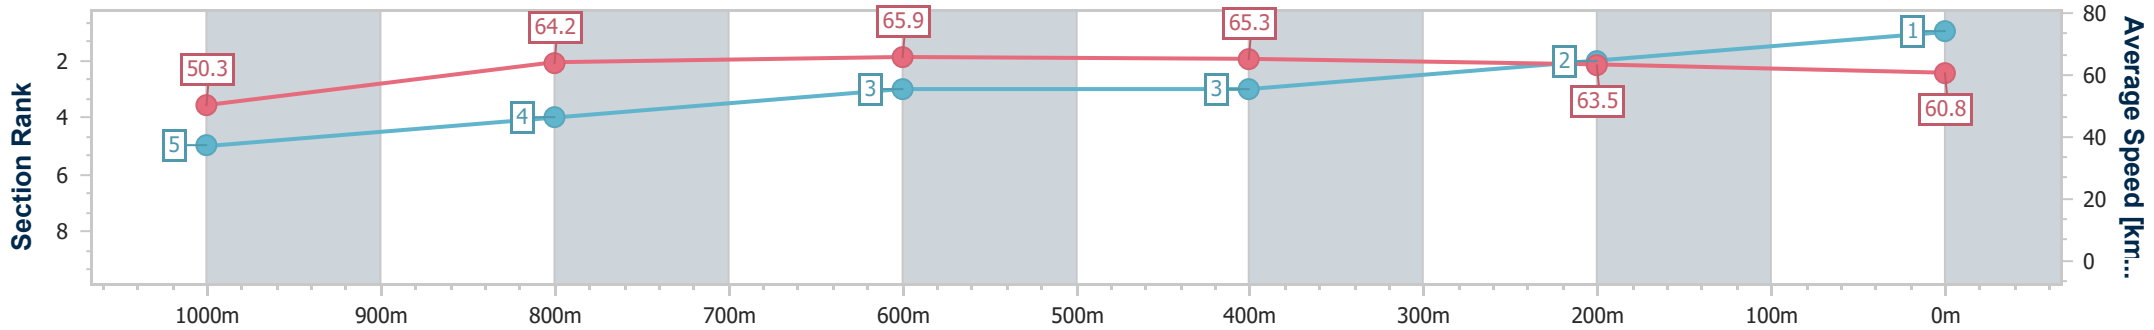

Section	Overall	1000m	800m	600m	400m	200m
Section Times	1:10.21 [1] (0:14.23)	0:55.98 [5] (0:10.96)	0:45.02 [4] (0:10.83)	0:34.19 [3] (0:11.01)	0:23.18 [3] (0:11.32)	0:11.86 [2] (0:11.86)
Average Speed [km/h]	50.3	64.2	65.9	65.3	63.5	60.8
Top Speed [km/h]	64.9	66.2	66.9	66.9	65.1	63.6
Avg. Dist. to Rail [m]	3.0	4.6	1.8	0.6	1.0	2.1
Avg. Stride Freq. [Hz]	2.3	2.4	2.4	2.4	2.4	2.3
Avg. Stride Length [m]	6.5	7.5	7.7	7.7	7.5	7.3