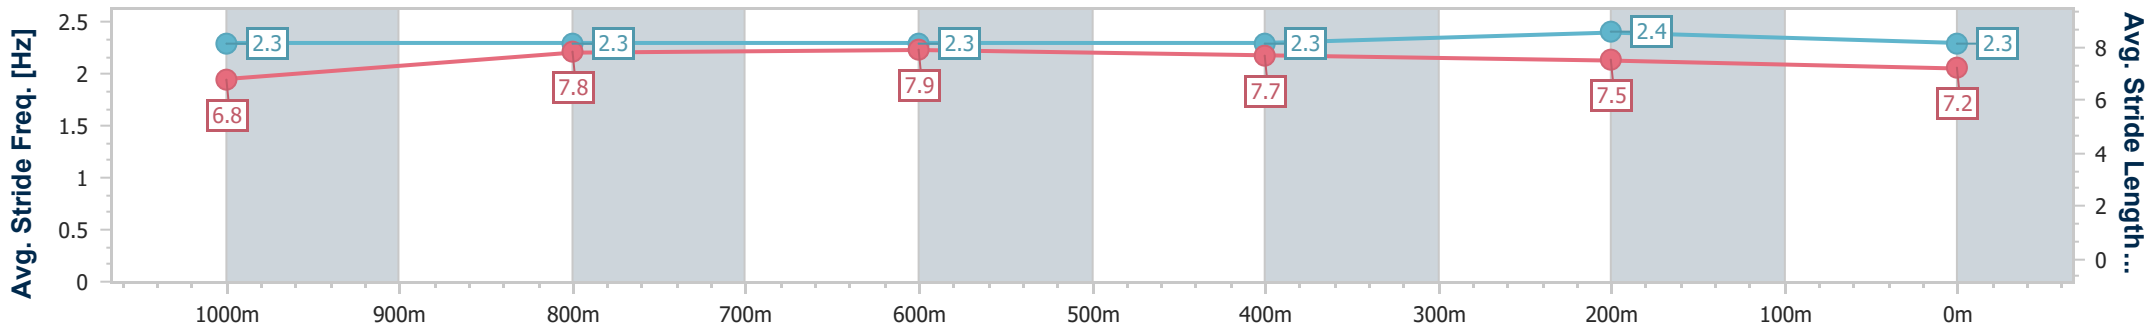

Horse/Jockey Name	Simple Way
Final Rank	2
Fastest Section Time (Section)	0:10.90 (1000m)
Top Speed [km/h] (Section)	66.7 (800m)
Race State	Finished

Townsville QLD Professional
Race 2: SECURE YOUR WINTER CARNIVAL TICKETS NOW
Maiden Plate - 1200m
23 June 2024 - 12:59
Track Rating: Soft 5, Weather: Fine, Rail Position: +5m 1000m-
W/Post, +2m Remainder

Section	Overall	1000m	800m	600m	400m	200m								
Section Times	1:10.30 [2] (0:13.68)	0:56.62 [1] (0:10.90)	0:45.72 [1] (0:10.99)	0:34.73 [1] (0:11.29)	0:23.44 [1] (0:11.40)	0:12.04 [1] (0:12.04)								
Average Speed [km/h]	52.5	65.5	65.8	64.5	63.4	59.9								
Top Speed [km/h]	65.2	66.6	66.7	65.7	64.2	62.6								
Avg. Dist. to Rail [m]	2.2	2.0	1.3	2.2	2.9	3.1								
Avg. Stride Freq. [Hz]	2.3	2.3	2.3	2.3	2.4	2.3								
Avg. Stride Length [m]	6.8	7.8	7.9	7.7	7.5	7.2								

- [ ] Ranking at each section and finish
- -.-.- No data available at this section
- NA No data available