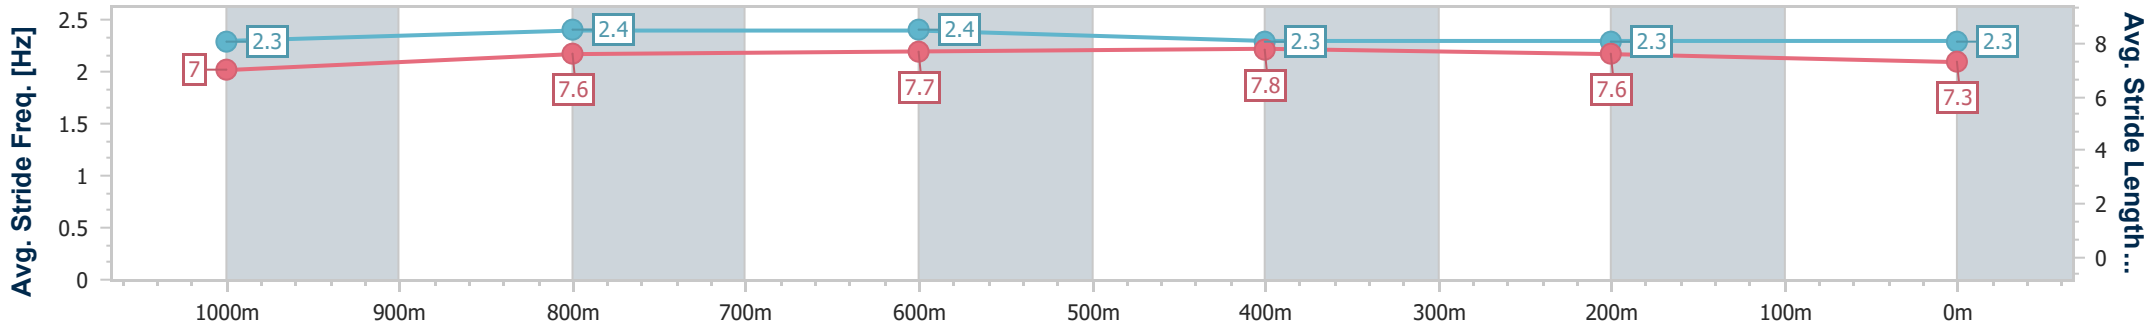

Horse/Jockey Name	Fairybower Flyer
Final Rank	3
Fastest Section Time (Section)	0:10.93 (1000m)
Top Speed [km/h] (Section)	67.7 (1000m)
Race State	Finished

Townsville QLD Professional
Race 2: SECURE YOUR WINTER CARNIVAL TICKETS NOW
Maiden Plate - 1200m
23 June 2024 - 12:59
Track Rating: Soft 5, Weather: Fine, Rail Position: +5m 1000m-
W/Post, +2m Remainder

Section	Overall	1000m	800m	600m	400m	200m
Section Times	1:10.42 [3] (0:13.80)	0:56.62 [2] (0:10.93)	0:45.69 [2] (0:11.05)	0:34.64 [2] (0:11.23)	0:23.41 [2] (0:11.37)	0:12.04 [3] (0:12.04)
Average Speed [km/h]	52.0	65.2	66.4	65.1	63.8	59.9
Top Speed [km/h]	64.7	67.7	67.4	66.3	64.8	63.2
Avg. Dist. to Rail [m]	3.0	2.5	3.8	3.5	4.9	6.4
Avg. Stride Freq. [Hz]	2.3	2.4	2.4	2.3	2.3	2.3
Avg. Stride Length [m]	7.0	7.6	7.7	7.8	7.6	7.3

- [ ] Ranking at each section and finish
- -.-.- No data available at this section
- NA No data available