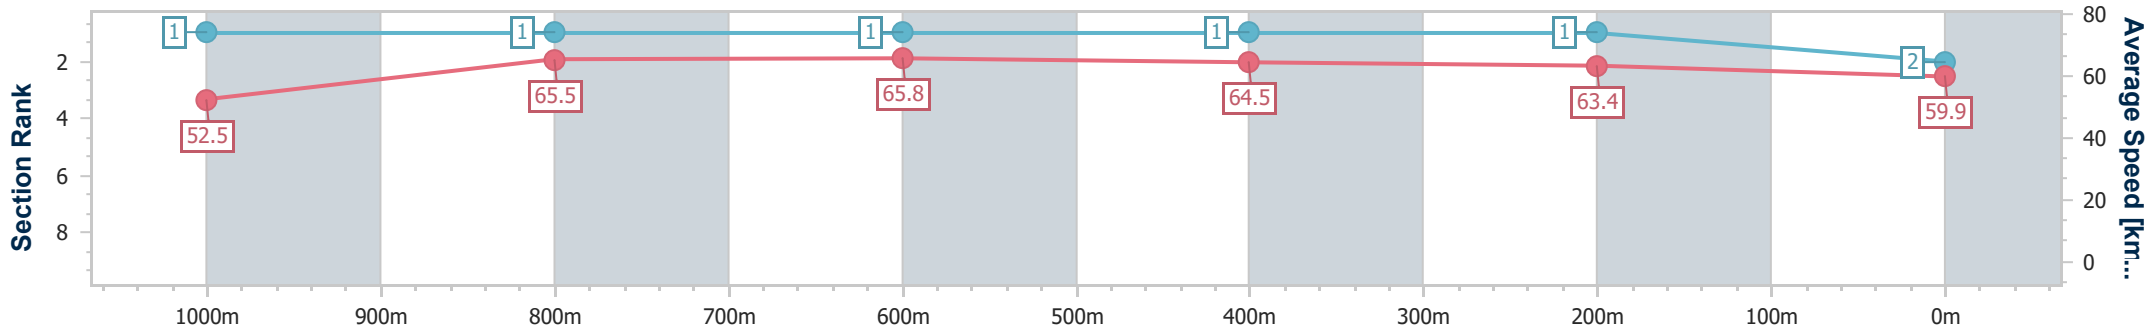

Horse/Jockey Name	Simple Way
Final Rank	2
Fastest Section Time (Section)	0:10.90 (1000m)
Top Speed [km/h] (Section)	66.7 (800m)
Race State	Finished

Townsville QLD Professional
Race 2: SECURE YOUR WINTER CARNIVAL TICKETS NOW
Maiden Plate - 1200m
23 June 2024 - 12:59
Track Rating: Soft 5, Weather: Fine, Rail Position: +5m 1000m-
W/Post, +2m Remainder

Section	Overall	1000m	800m	600m	400m	200m								
Section Times	1:10.30 [2] (0:13.68)	0:56.62 [1] (0:10.90)	0:45.72 [1] (0:10.99)	0:34.73 [1] (0:11.29)	0:23.44 [1] (0:11.40)	0:12.04 [1] (0:12.04)								
Average Speed [km/h]	52.5	65.5	65.8	64.5	63.4	59.9								
Top Speed [km/h]	65.2	66.6	66.7	65.7	64.2	62.6								
Avg. Dist. to Rail [m]	2.2	2.0	1.3	2.2	2.9	3.1								
Avg. Stride Freq. [Hz]	2.3	2.3	2.3	2.3	2.4	2.3								
Avg. Stride Length [m]	6.8	7.8	7.9	7.7	7.5	7.2								

- [ ] Ranking at each section and finish
- -.-.- No data available at this section
- NA No data available