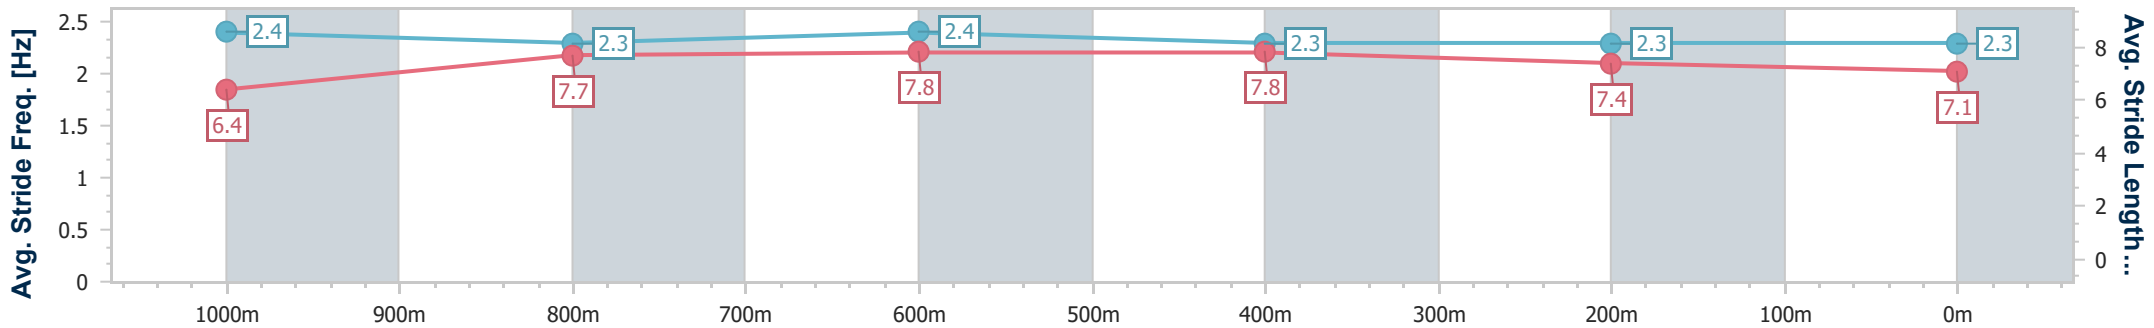

Horse/Jockey Name	Mummification
Final Rank	7
Fastest Section Time (Section)	0:10.71 (800m)
Top Speed [km/h] (Section)	68.5 (800m)
Race State	Finished

Townsville QLD Professional
Race 2: SECURE YOUR WINTER CARNIVAL TICKETS NOW
Maiden Plate - 1200m
23 June 2024 - 12:59
Track Rating: Soft 5, Weather: Fine, Rail Position: +5m 1000m-
W/Post, +2m Remainder

Section	Overall	1000m	800m	600m	400m	200m
Section Times	1:11.41 [7] (0:14.39)	0:57.02 [7] (0:11.18)	0:45.84 [6] (0:10.71)	0:35.13 [5] (0:11.13)	0:24.00 [5] (0:11.68)	0:12.32 [7] (0:12.32)
Average Speed [km/h]	50.0	63.7	67.0	65.0	62.0	58.4
Top Speed [km/h]	66.7	67.1	68.5	67.1	63.5	61.3
Avg. Dist. to Rail [m]	4.2	2.4	0.7	1.1	4.0	6.3
Avg. Stride Freq. [Hz]	2.4	2.3	2.4	2.3	2.3	2.3
Avg. Stride Length [m]	6.4	7.7	7.8	7.8	7.4	7.1

- [ ] Ranking at each section and finish
- -.-.- No data available at this section
- NA No data available