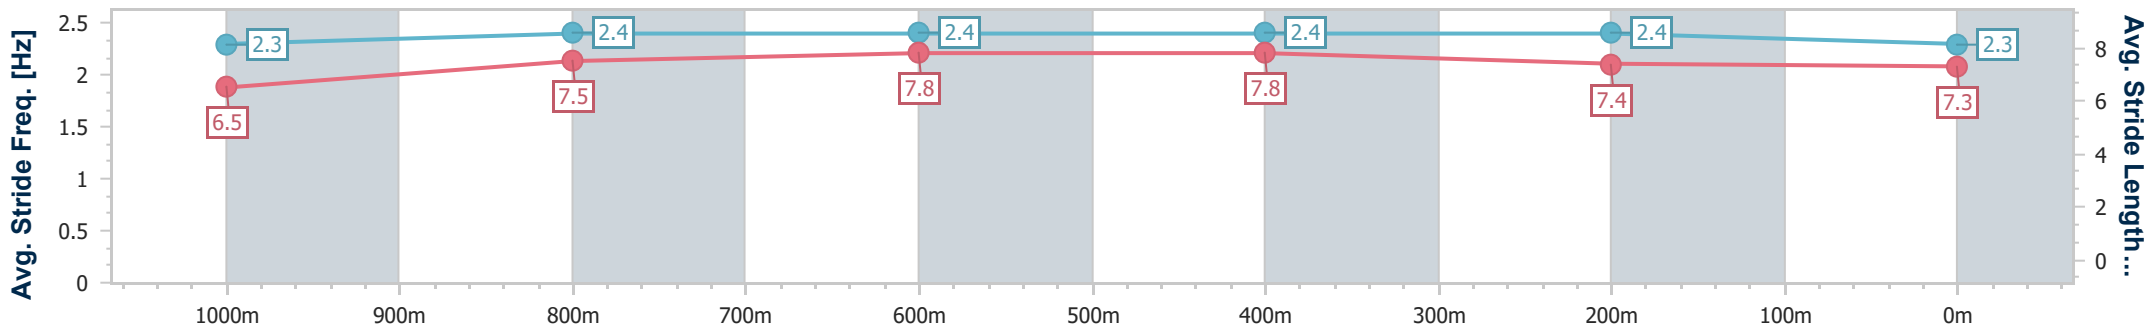

Horse/Jockey Name	Twenty Three Wall
Final Rank	5
Fastest Section Time (Section)	0:10.78 (800m)
Top Speed [km/h] (Section)	68.5 (600m)
Race State	Finished

Townsville QLD Professional
Race 2: SECURE YOUR WINTER CARNIVAL TICKETS NOW
Maiden Plate - 1200m
23 June 2024 - 12:59
Track Rating: Soft 5, Weather: Fine, Rail Position: +5m 1000m-
W/Post, +2m Remainder

Section	Overall	1000m	800m	600m	400m	200m
Section Times	1:10.88 [5] (0:14.35)	0:56.53 [6] (0:11.32)	0:45.21 [7] (0:10.78)	0:34.43 [7] (0:11.03)	0:23.40 [7] (0:11.36)	0:12.04 [6] (0:12.04)
Average Speed [km/h]	50.1	63.6	68.0	66.7	64.1	59.8
Top Speed [km/h]	63.1	67.2	68.2	68.5	65.2	62.2
Avg. Dist. to Rail [m]	4.6	1.5	3.7	4.8	7.1	8.6
Avg. Stride Freq. [Hz]	2.3	2.4	2.4	2.4	2.4	2.3
Avg. Stride Length [m]	6.5	7.5	7.8	7.8	7.4	7.3

- [ ] Ranking at each section and finish
- -.-.- No data available at this section
- NA No data available