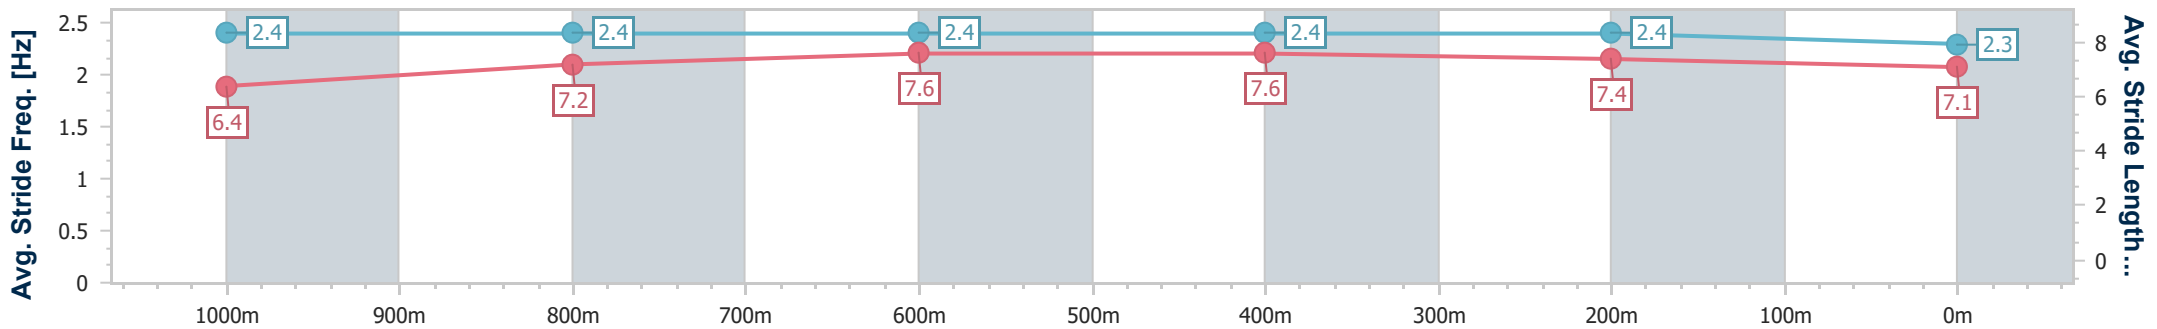

Horse/Jockey Name	Alligator Rose
Final Rank	8
Fastest Section Time (Section)	0:10.91 (800m)
Top Speed [km/h] (Section)	66.8 (800m)
Race State	Finished

Townsville QLD Professional
Race 2: SECURE YOUR WINTER CARNIVAL TICKETS NOW
Maiden Plate - 1200m
23 June 2024 - 12:59
Track Rating: Soft 5, Weather: Fine, Rail Position: +5m 1000m-
W/Post, +2m Remainder

Section	Overall	1000m	800m	600m	400m	200m								
Section Times	1:11.99 [8] (0:14.50)	0:57.49 [8] (0:11.67)	0:45.82 [8] (0:10.91)	0:34.91 [8] (0:11.10)	0:23.81 [8] (0:11.46)	0:12.35 [8] (0:12.35)								
Average Speed [km/h]	49.6	61.1	66.0	64.5	62.8	58.5								
Top Speed [km/h]	63.9	64.5	66.8	66.7	63.6	62.3								
Avg. Dist. to Rail [m]	3.2	1.9	0.6	1.2	1.5	2.7								
Avg. Stride Freq. [Hz]	2.4	2.4	2.4	2.4	2.4	2.3								
Avg. Stride Length [m]	6.4	7.2	7.6	7.6	7.4	7.1								

- [ ] Ranking at each section and finish
- -.-.- No data available at this section
- NA No data available