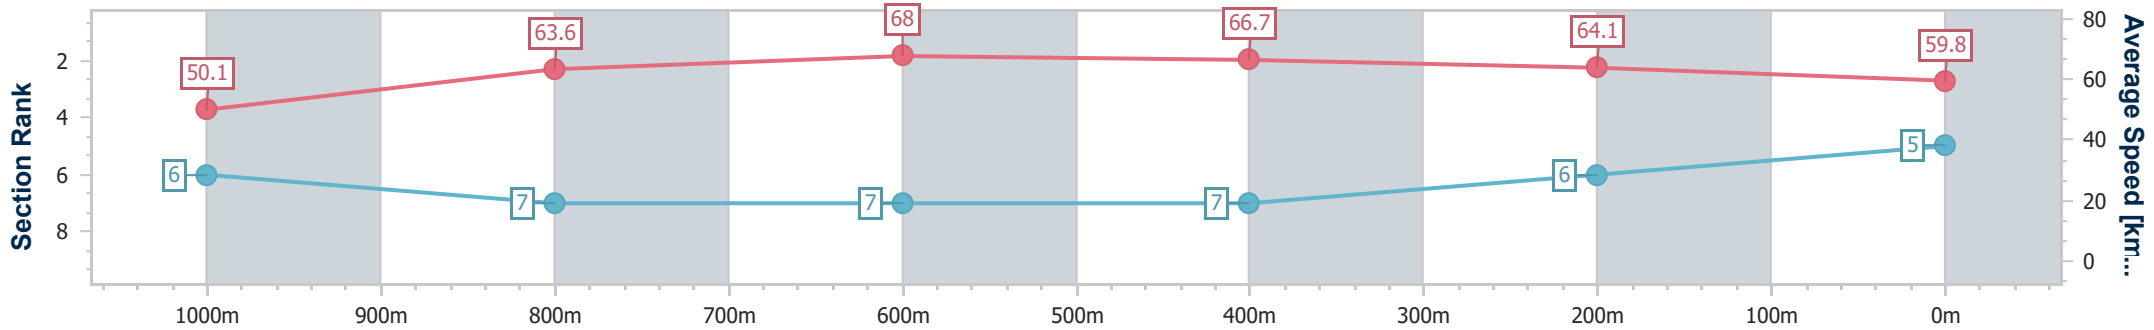

Horse/Jockey Name	Twenty Three Wall
Final Rank	5
Fastest Section Time (Section)	0:10.78 (800m)
Top Speed [km/h] (Section)	68.5 (600m)
Race State	Finished

Townsville QLD Professional
Race 2: SECURE YOUR WINTER CARNIVAL TICKETS NOW
Maiden Plate - 1200m
23 June 2024 - 12:59
Track Rating: Soft 5, Weather: Fine, Rail Position: +5m 1000m-
W/Post, +2m Remainder

Section	Overall	1000m	800m	600m	400m	200m
Section Times	1:10.88 [5] (0:14.35)	0:56.53 [6] (0:11.32)	0:45.21 [7] (0:10.78)	0:34.43 [7] (0:11.03)	0:23.40 [7] (0:11.36)	0:12.04 [6] (0:12.04)
Average Speed [km/h]	50.1	63.6	68.0	66.7	64.1	59.8
Top Speed [km/h]	63.1	67.2	68.2	68.5	65.2	62.2
Avg. Dist. to Rail [m]	4.6	1.5	3.7	4.8	7.1	8.6
Avg. Stride Freq. [Hz]	2.3	2.4	2.4	2.4	2.4	2.3
Avg. Stride Length [m]	6.5	7.5	7.8	7.8	7.4	7.3

- [ ] Ranking at each section and finish
- -.-.- No data available at this section
- NA No data available