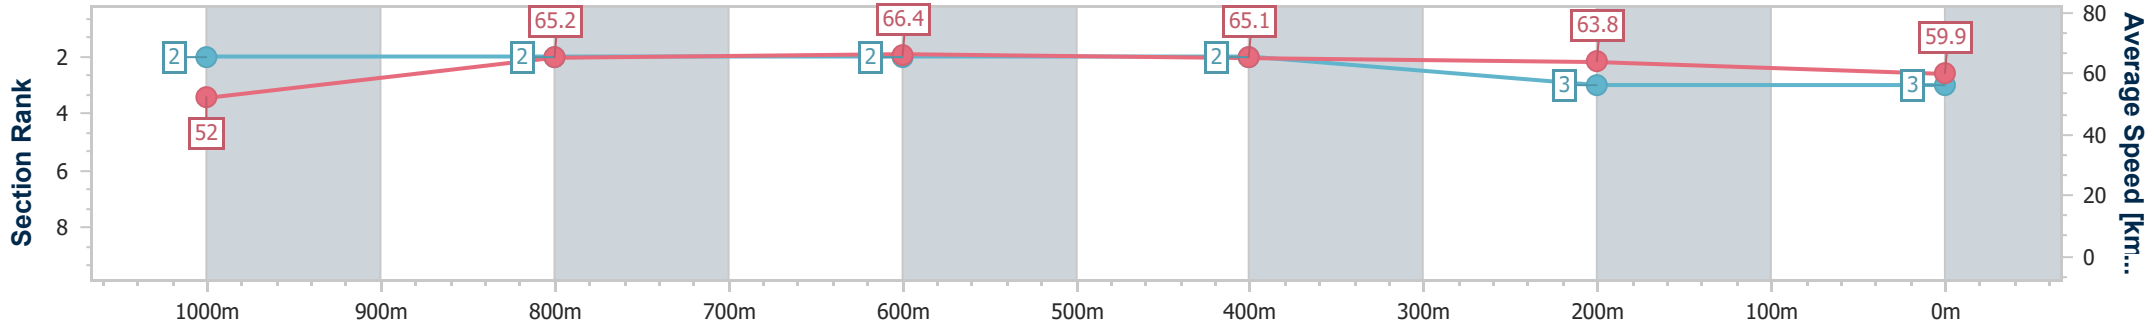

Horse/Jockey Name	Fairybower Flyer
Final Rank	3
Fastest Section Time (Section)	0:10.93 (1000m)
Top Speed [km/h] (Section)	67.7 (1000m)
Race State	Finished

Townsville QLD Professional
Race 2: SECURE YOUR WINTER CARNIVAL TICKETS NOW
Maiden Plate - 1200m
23 June 2024 - 12:59
Track Rating: Soft 5, Weather: Fine, Rail Position: +5m 1000m-
W/Post, +2m Remainder

Section	Overall	1000m	800m	600m	400m	200m
Section Times	1:10.42 [3] (0:13.80)	0:56.62 [2] (0:10.93)	0:45.69 [2] (0:11.05)	0:34.64 [2] (0:11.23)	0:23.41 [2] (0:11.37)	0:12.04 [3] (0:12.04)
Average Speed [km/h]	52.0	65.2	66.4	65.1	63.8	59.9
Top Speed [km/h]	64.7	67.7	67.4	66.3	64.8	63.2
Avg. Dist. to Rail [m]	3.0	2.5	3.8	3.5	4.9	6.4
Avg. Stride Freq. [Hz]	2.3	2.4	2.4	2.3	2.3	2.3
Avg. Stride Length [m]	7.0	7.6	7.7	7.8	7.6	7.3

- [ ] Ranking at each section and finish
- -.-.- No data available at this section
- NA No data available