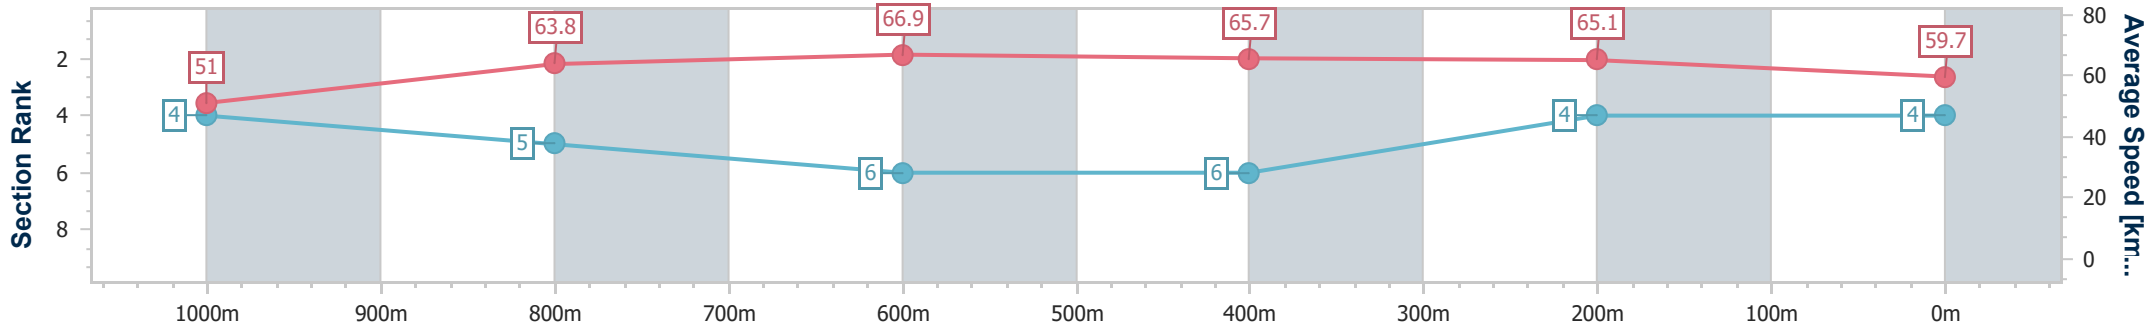

Horse/Jockey Name	My County
Final Rank	4
Fastest Section Time (Section)	0:10.93 (800m)
Top Speed [km/h] (Section)	67.7 (800m)
Race State	Finished

Townsville QLD Professional
Race 2: SECURE YOUR WINTER CARNIVAL TICKETS NOW
Maiden Plate - 1200m
23 June 2024 - 12:59
**Track Rating: Soft 5, Weather: Fine, Rail Position: +5m 1000m-
W/Post, +2m Remainder**

Section	Overall	1000m	800m	600m	400m	200m								
Section Times	1:10.63 [4] (0:14.14)	0:56.49 [4] (0:11.24)	0:45.25 [5] (0:10.93)	0:34.32 [6] (0:11.14)	0:23.18 [6] (0:11.13)	0:12.05 [4] (0:12.05)								
Average Speed [km/h]	51.0	63.8	66.9	65.7	65.1	59.7								
Top Speed [km/h]	65.3	67.2	67.7	67.5	67.2	63.1								
Avg. Dist. to Rail [m]	5.7	1.4	3.3	3.4	3.8	5.3								
Avg. Stride Freq. [Hz]	2.3	2.3	2.3	2.3	2.4	2.3								
Avg. Stride Length [m]	6.7	7.9	8.1	8.0	7.6	7.4								

- [ ] Ranking at each section and finish
- -.-.- No data available at this section
- NA No data available