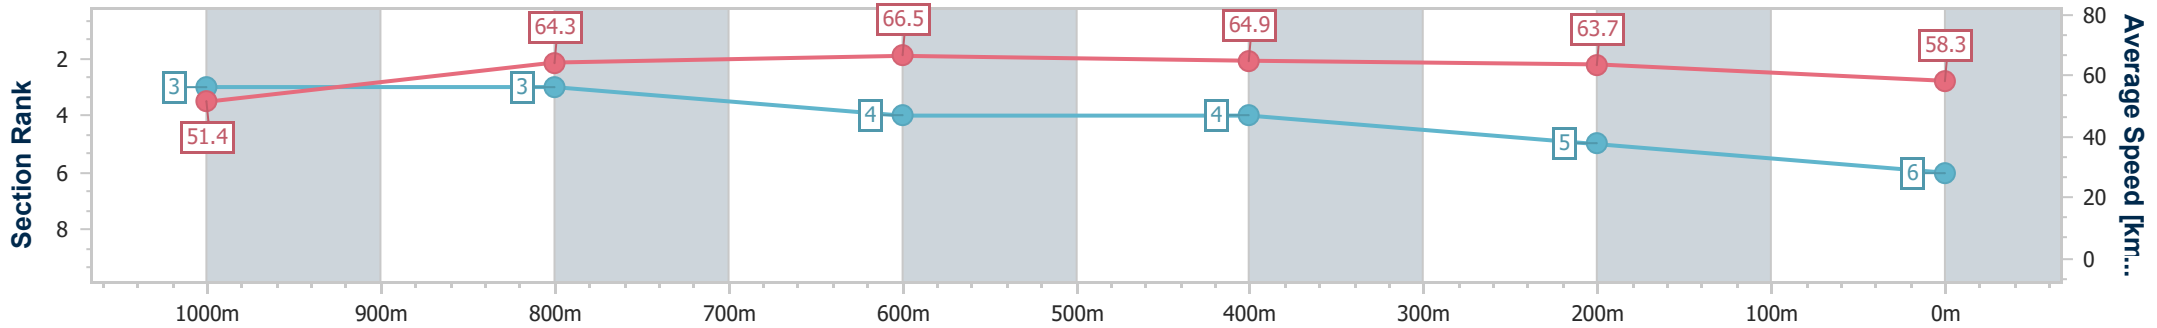

Horse/Jockey Name	Kata Kapi
Final Rank	6
Fastest Section Time (Section)	0:10.88 (800m)
Top Speed [km/h] (Section)	67.4 (800m)
Race State	Finished

Townsville QLD Professional
Race 2: SECURE YOUR WINTER CARNIVAL TICKETS NOW
Maiden Plate - 1200m
23 June 2024 - 12:59
Track Rating: Soft 5, Weather: Fine, Rail Position: +5m 1000m-
W/Post, +2m Remainder

Section	Overall	1000m	800m	600m	400m	200m
Section Times	1:10.96 [6] (0:14.01)	0:56.95 [3] (0:11.17)	0:45.78 [3] (0:10.88)	0:34.90 [4] (0:11.19)	0:23.71 [4] (0:11.35)	0:12.36 [5] (0:12.36)
Average Speed [km/h]	51.4	64.3	66.5	64.9	63.7	58.3
Top Speed [km/h]	63.0	66.3	67.4	67.3	64.7	61.6
Avg. Dist. to Rail [m]	5.5	0.9	1.2	1.4	3.3	3.8
Avg. Stride Freq. [Hz]	2.4	2.4	2.4	2.3	2.3	2.2
Avg. Stride Length [m]	6.5	7.6	7.8	7.8	7.7	7.4

- [ ] Ranking at each section and finish
- -.-.- No data available at this section
- NA No data available