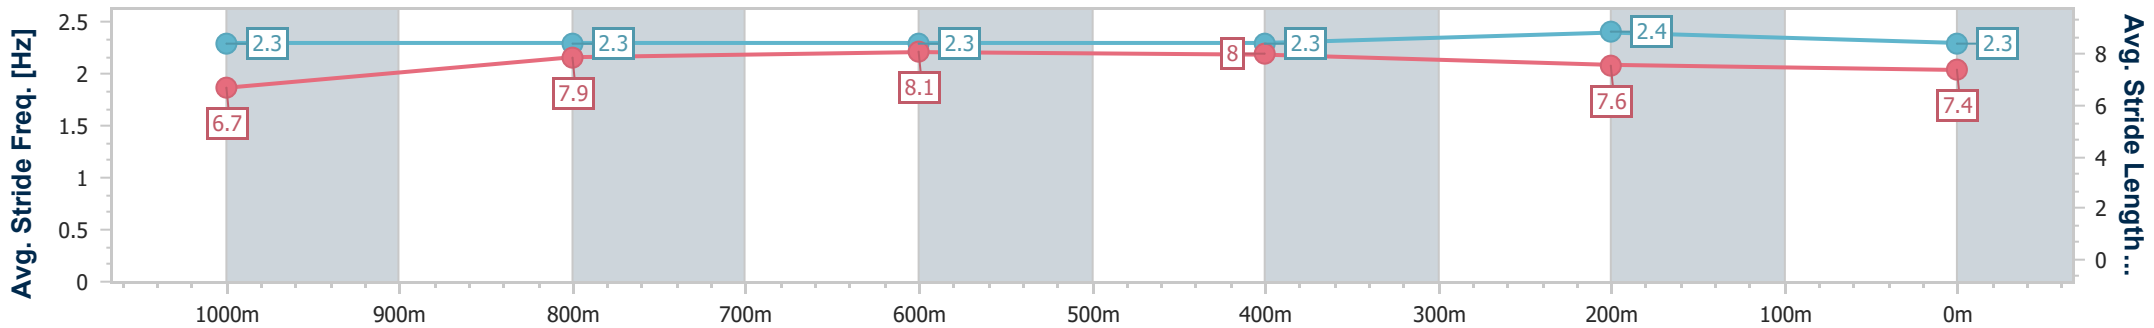

Horse/Jockey Name	My County
Final Rank	4
Fastest Section Time (Section)	0:10.93 (800m)
Top Speed [km/h] (Section)	67.7 (800m)
Race State	Finished

Townsville QLD Professional
Race 2: SECURE YOUR WINTER CARNIVAL TICKETS NOW
Maiden Plate - 1200m
23 June 2024 - 12:59
**Track Rating: Soft 5, Weather: Fine, Rail Position: +5m 1000m-
W/Post, +2m Remainder**

Section	Overall	1000m	800m	600m	400m	200m								
Section Times	1:10.63 [4] (0:14.14)	0:56.49 [4] (0:11.24)	0:45.25 [5] (0:10.93)	0:34.32 [6] (0:11.14)	0:23.18 [6] (0:11.13)	0:12.05 [4] (0:12.05)								
Average Speed [km/h]	51.0	63.8	66.9	65.7	65.1	59.7								
Top Speed [km/h]	65.3	67.2	67.7	67.5	67.2	63.1								
Avg. Dist. to Rail [m]	5.7	1.4	3.3	3.4	3.8	5.3								
Avg. Stride Freq. [Hz]	2.3	2.3	2.3	2.3	2.4	2.3								
Avg. Stride Length [m]	6.7	7.9	8.1	8.0	7.6	7.4								

- [ ] Ranking at each section and finish
- -.-.- No data available at this section
- NA No data available