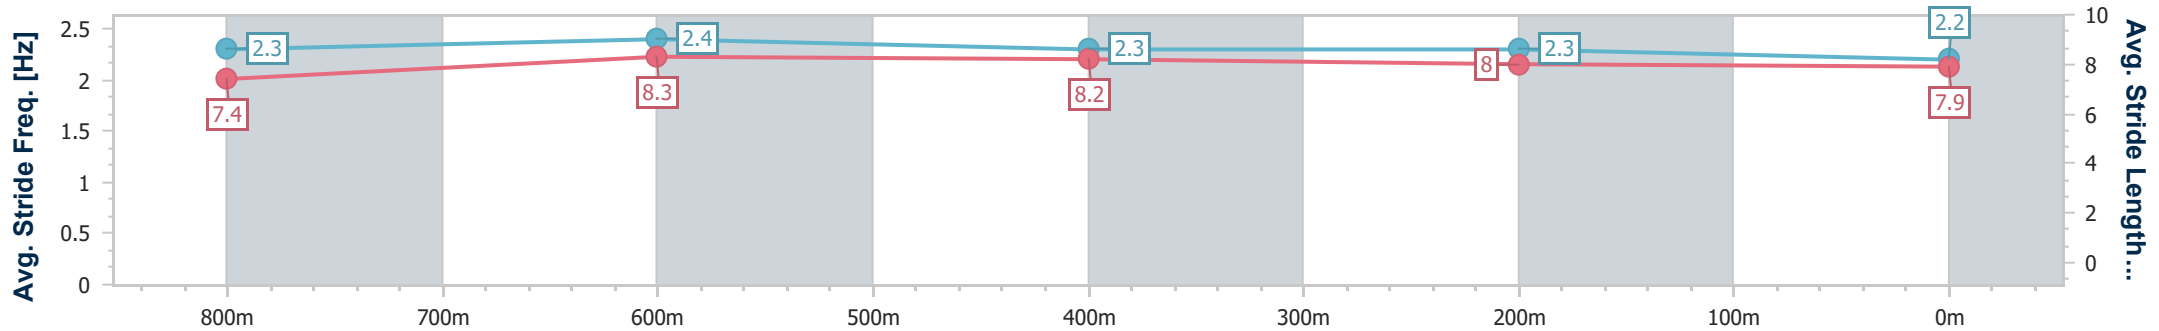

Horse/Jockey Name	Kahaylaan
Final Rank	2
Fastest Section Time (Section)	0:10.43 (800m)
Top Speed [km/h] (Section)	70.9 (800m)
Race State	Finished

Townsville QLD Professional
Race 6: GREAT NORTHERN BENCHMARK 58 Handicap - 1000m

23 June 2024 - 15:24

Track Rating: Soft 5, Weather: Fine, Rail Position: +5m 1000m-
W/Post, +2m Remainder

Section	Overall	800m	600m	400m	200m
Section Times	0:56.68 [2] (0:13.24)	0:43.44 [10] (0:10.43)	0:33.01 [10] (0:10.59)	0:22.42 [9] (0:10.95)	0:11.47 [9] (0:11.47)
Average Speed [km/h]	54.5	69.9	68.7	66.4	62.8
Top Speed [km/h]	69.9	70.9	69.5	67.8	65.0
Avg. Dist. to Rail [m]	5.3	3.6	2.1	7.4	10.7
Avg. Stride Freq. [Hz]	2.3	2.4	2.3	2.3	2.2
Avg. Stride Length [m]	7.4	8.3	8.2	8.0	7.9

- [ ] Ranking at each section and finish
- -.-.- No data available at this section
- NA No data available