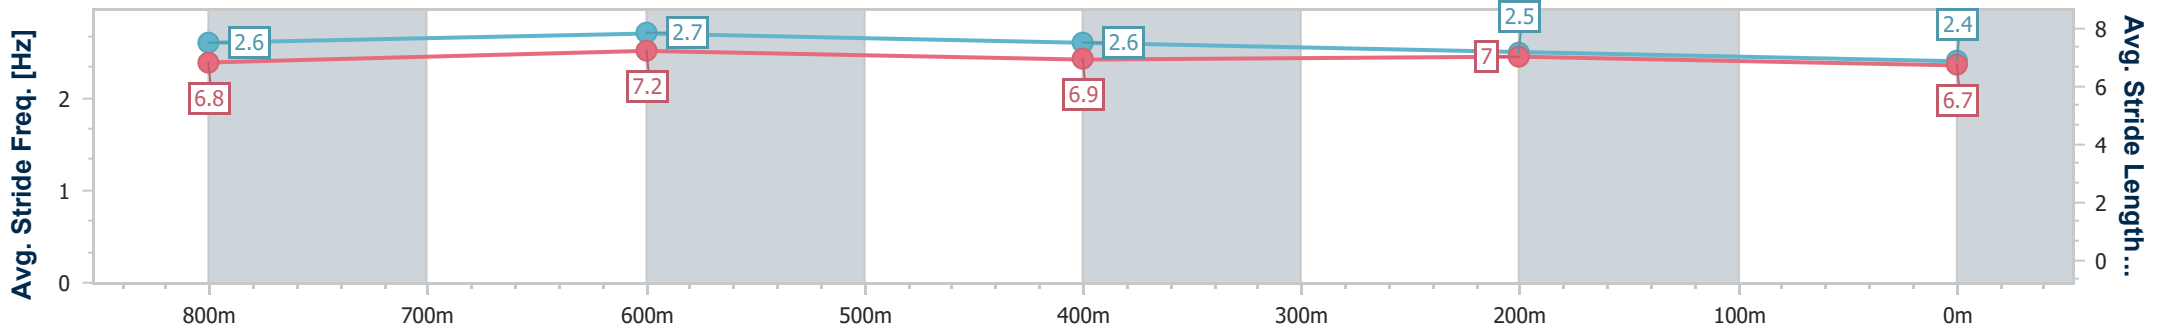

Horse/Jockey Name	Sheez Marvellous
Final Rank	5
Fastest Section Time (Section)	0:10.05 (800m)
Top Speed [km/h] (Section)	72.7 (800m)
Race State	Finished

Townsville QLD Professional
Race 6: GREAT NORTHERN BENCHMARK 58 Handicap - 1000m

23 June 2024 - 15:24

Track Rating: Soft 5, Weather: Fine, Rail Position: +5m 1000m-W/Post, +2m Remainder

Section	Overall	800m	600m	400m	200m
Section Times	0:56.89 [5] (0:12.60)	0:44.29 [3] (0:10.05)	0:34.24 [2] (0:10.62)	0:23.62 [1] (0:11.30)	0:12.32 [1] (0:12.32)
Average Speed [km/h]	57.2	71.6	68.3	64.2	58.5
Top Speed [km/h]	72.2	72.7	70.5	66.1	62.2
Avg. Dist. to Rail [m]	1.3	0.6	1.2	4.0	4.7
Avg. Stride Freq. [Hz]	2.6	2.7	2.6	2.5	2.4
Avg. Stride Length [m]	6.8	7.2	6.9	7.0	6.7

- [ ] Ranking at each section and finish
- -.-.- No data available at this section
- NA No data available