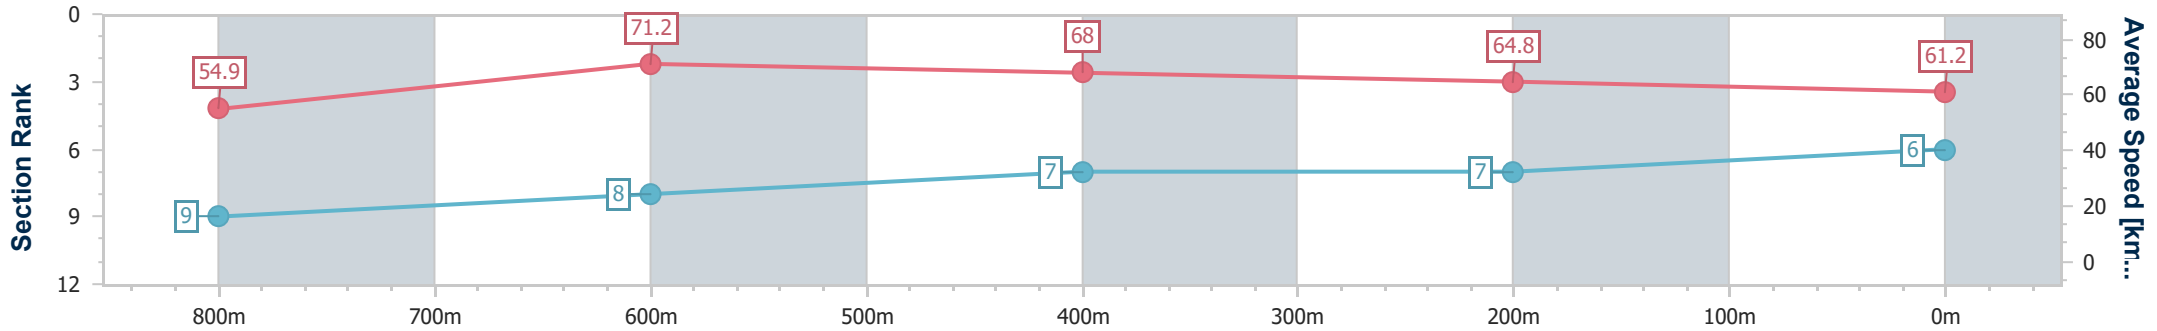

Horse/Jockey Name	Vee Eight Power
Final Rank	6
Fastest Section Time (Section)	0:10.15 (800m)
Top Speed [km/h] (Section)	72.8 (800m)
Race State	Finished

Townsville QLD Professional
Race 6: GREAT NORTHERN BENCHMARK 58 Handicap - 1000m

23 June 2024 - 15:24

Track Rating: Soft 5, Weather: Fine, Rail Position: +5m 1000m-
W/Post, +2m Remainder

Section	Overall	800m	600m	400m	200m
Section Times	0:56.92 [6] (0:13.12)	0:43.80 [9] (0:10.15)	0:33.65 [8] (0:10.68)	0:22.97 [7] (0:11.20)	0:11.77 [7] (0:11.77)
Average Speed [km/h]	54.9	71.2	68.0	64.8	61.2
Top Speed [km/h]	71.3	72.8	70.2	65.9	64.2
Avg. Dist. to Rail [m]	2.0	0.9	2.1	5.8	7.5
Avg. Stride Freq. [Hz]	2.4	2.4	2.3	2.3	2.3
Avg. Stride Length [m]	7.3	8.3	8.2	7.8	7.5

- [ ] Ranking at each section and finish
- -.-.- No data available at this section
- NA No data available