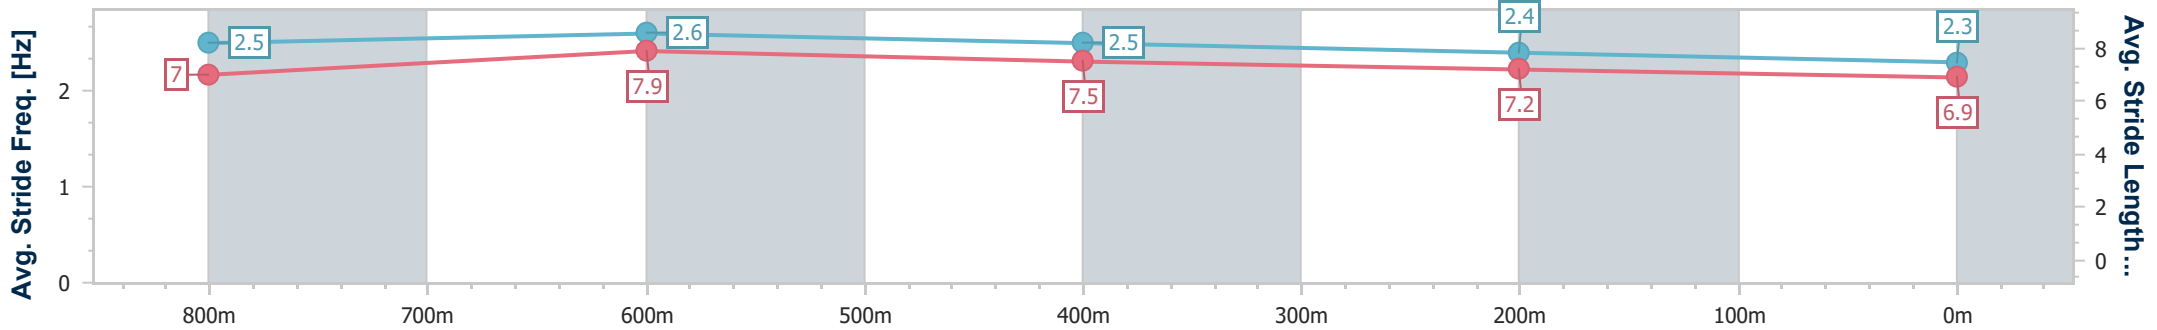

Horse/Jockey Name	Bakersfield
Final Rank	9
Fastest Section Time (Section)	0:09.98 (800m)
Top Speed [km/h] (Section)	71.5 (600m)
Race State	Finished

Townsville QLD Professional
Race 6: GREAT NORTHERN BENCHMARK 58 Handicap - 1000m

23 June 2024 - 15:24

Track Rating: Soft 5, Weather: Fine, Rail Position: +5m 1000m-
W/Post, +2m Remainder

Section	Overall	800m	600m	400m	200m
Section Times	0:57.57 [9] (0:12.66)	0:44.91 [4] (0:09.98)	0:34.93 [1] (0:10.67)	0:24.26 [2] (0:11.46)	0:12.80 [4] (0:12.80)
Average Speed [km/h]	56.9	72.5	67.9	63.3	56.3
Top Speed [km/h]	71.3	71.3	71.5	66.0	60.3
Avg. Dist. to Rail [m]	2.8	0.9	1.5	4.9	5.2
Avg. Stride Freq. [Hz]	2.5	2.6	2.5	2.4	2.3
Avg. Stride Length [m]	7.0	7.9	7.5	7.2	6.9

- [ ] Ranking at each section and finish
- -.-.- No data available at this section
- NA No data available