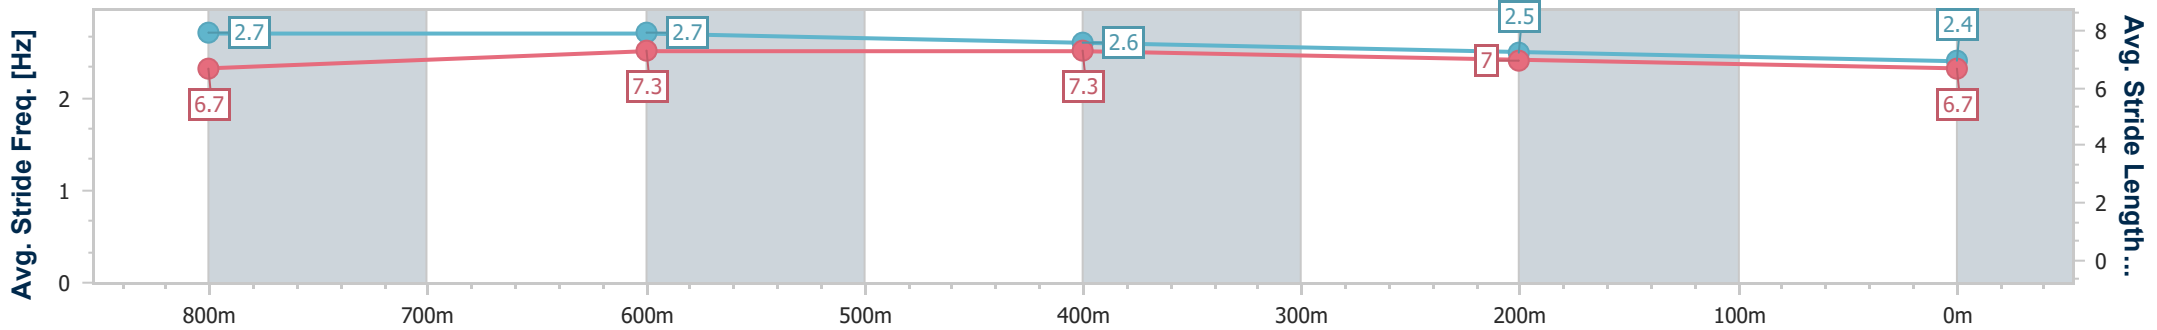

Horse/Jockey Name	Ovoid
Final Rank	10
Fastest Section Time (Section)	0:10.24 (800m)
Top Speed [km/h] (Section)	69.8 (800m)
Race State	Finished

Townsville QLD Professional
Race 6: GREAT NORTHERN BENCHMARK 58 Handicap - 1000m

23 June 2024 - 15:24

Track Rating: Soft 5, Weather: Fine, Rail Position: +5m 1000m-
W/Post, +2m Remainder

Section	Overall	800m	600m	400m	200m
Section Times	0:57.70 [10] (0:12.59)	0:45.11 [2] (0:10.24)	0:34.87 [4] (0:10.88)	0:23.99 [5] (0:11.47)	0:12.52 [8] (0:12.52)
Average Speed [km/h]	57.2	71.1	67.3	63.5	57.6
Top Speed [km/h]	69.5	69.8	69.8	66.8	61.1
Avg. Dist. to Rail [m]	7.4	3.1	3.7	7.4	8.8
Avg. Stride Freq. [Hz]	2.7	2.7	2.6	2.5	2.4
Avg. Stride Length [m]	6.7	7.3	7.3	7.0	6.7

- [ ] Ranking at each section and finish
- -.-.- No data available at this section
- NA No data available