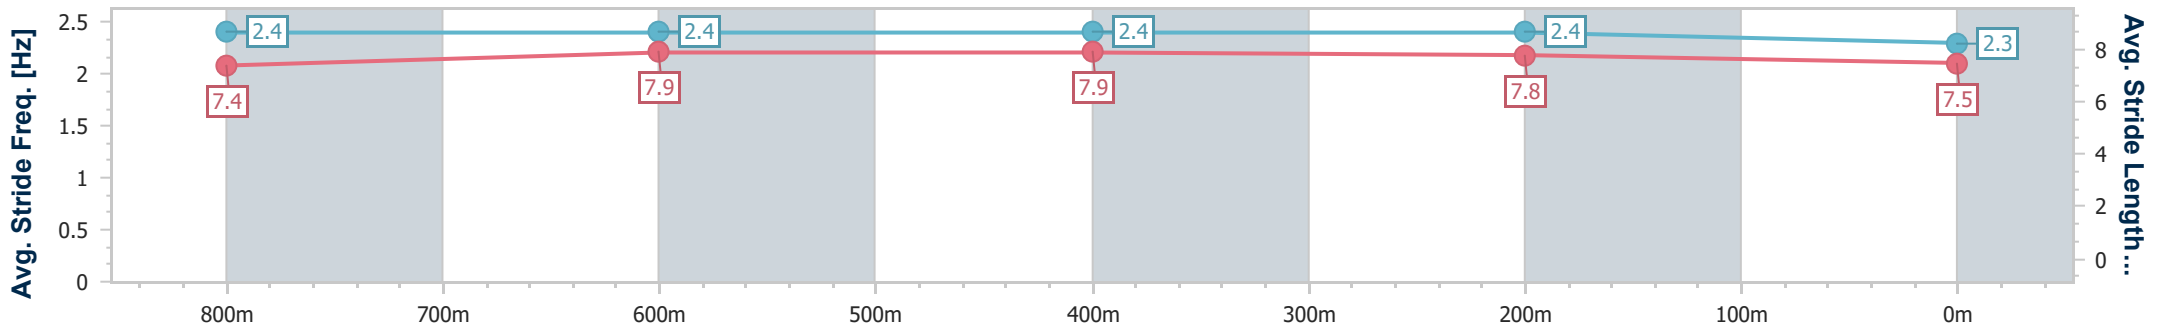

Horse/Jockey Name	Cold Power
Final Rank	7
Fastest Section Time (Section)	0:10.52 (800m)
Top Speed [km/h] (Section)	71.1 (800m)
Race State	Finished

Townsville QLD Professional
Race 6: GREAT NORTHERN BENCHMARK 58 Handicap - 1000m

23 June 2024 - 15:24

Track Rating: Soft 5, Weather: Fine, Rail Position: +5m 1000m-W/Post, +2m Remainder

Section	Overall	800m	600m	400m	200m
Section Times	0:56.99 [7] (0:12.99)	0:44.00 [8] (0:10.52)	0:33.48 [9] (0:10.79)	0:22.69 [10] (0:11.07)	0:11.62 [10] (0:11.62)
Average Speed [km/h]	55.5	69.9	68.1	65.7	62.0
Top Speed [km/h]	68.8	71.1	70.1	66.8	64.4
Avg. Dist. to Rail [m]	6.9	5.4	4.0	7.6	11.0
Avg. Stride Freq. [Hz]	2.4	2.4	2.4	2.4	2.3
Avg. Stride Length [m]	7.4	7.9	7.9	7.8	7.5

- [ ] Ranking at each section and finish
- -.-.- No data available at this section
- NA No data available