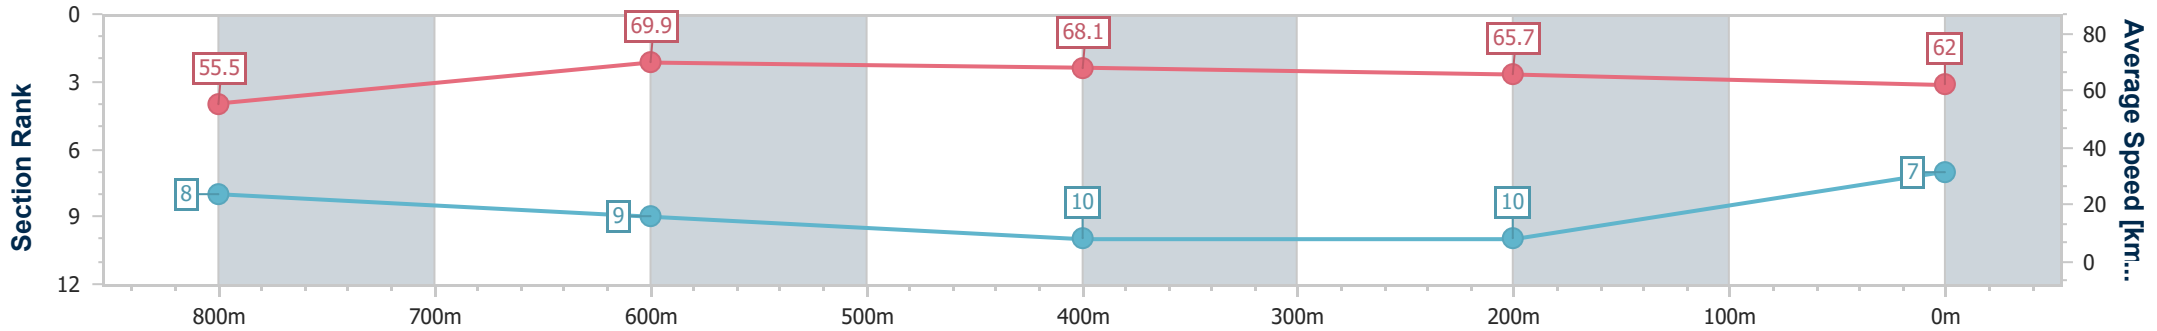

Horse/Jockey Name	Cold Power
Final Rank	7
Fastest Section Time (Section)	0:10.52 (800m)
Top Speed [km/h] (Section)	71.1 (800m)
Race State	Finished

Townsville QLD Professional
Race 6: GREAT NORTHERN BENCHMARK 58 Handicap - 1000m

23 June 2024 - 15:24

Track Rating: Soft 5, Weather: Fine, Rail Position: +5m 1000m-W/Post, +2m Remainder

Section	Overall	800m	600m	400m	200m
Section Times	0:56.99 [7] (0:12.99)	0:44.00 [8] (0:10.52)	0:33.48 [9] (0:10.79)	0:22.69 [10] (0:11.07)	0:11.62 [10] (0:11.62)
Average Speed [km/h]	55.5	69.9	68.1	65.7	62.0
Top Speed [km/h]	68.8	71.1	70.1	66.8	64.4
Avg. Dist. to Rail [m]	6.9	5.4	4.0	7.6	11.0
Avg. Stride Freq. [Hz]	2.4	2.4	2.4	2.4	2.3
Avg. Stride Length [m]	7.4	7.9	7.9	7.8	7.5

- [ ] Ranking at each section and finish
- -.-.- No data available at this section
- NA No data available