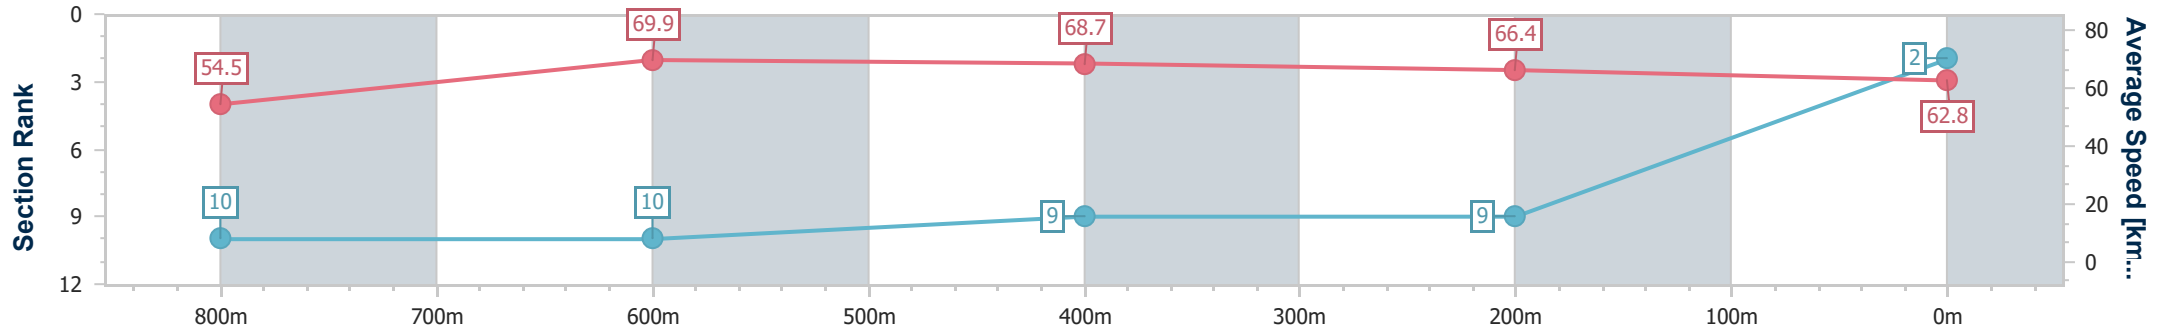

Horse/Jockey Name	Kahaylaan
Final Rank	2
Fastest Section Time (Section)	0:10.43 (800m)
Top Speed [km/h] (Section)	70.9 (800m)
Race State	Finished

Townsville QLD Professional
Race 6: GREAT NORTHERN BENCHMARK 58 Handicap - 1000m

23 June 2024 - 15:24

Track Rating: Soft 5, Weather: Fine, Rail Position: +5m 1000m-
W/Post, +2m Remainder

Section	Overall	800m	600m	400m	200m
Section Times	0:56.68 [2] (0:13.24)	0:43.44 [10] (0:10.43)	0:33.01 [10] (0:10.59)	0:22.42 [9] (0:10.95)	0:11.47 [9] (0:11.47)
Average Speed [km/h]	54.5	69.9	68.7	66.4	62.8
Top Speed [km/h]	69.9	70.9	69.5	67.8	65.0
Avg. Dist. to Rail [m]	5.3	3.6	2.1	7.4	10.7
Avg. Stride Freq. [Hz]	2.3	2.4	2.3	2.3	2.2
Avg. Stride Length [m]	7.4	8.3	8.2	8.0	7.9

- [ ] Ranking at each section and finish
- -.-.- No data available at this section
- NA No data available