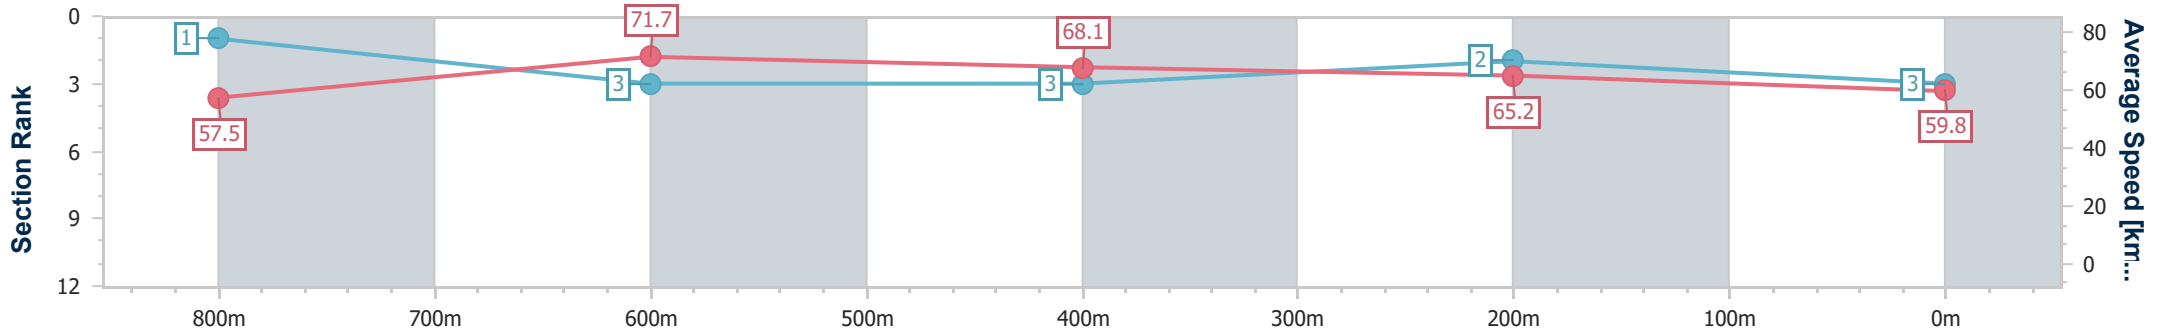

Horse/Jockey Name	Viburnum
Final Rank	3
Fastest Section Time (Section)	0:10.20 (800m)
Top Speed [km/h] (Section)	70.2 (800m)
Race State	Finished

Townsville QLD Professional
Race 6: GREAT NORTHERN BENCHMARK 58 Handicap - 1000m

23 June 2024 - 15:24

Track Rating: Soft 5, Weather: Fine, Rail Position: +5m 1000m-W/Post, +2m Remainder

Section	Overall	800m	600m	400m	200m
Section Times	0:56.71 [3] (0:12.56)	0:44.15 [1] (0:10.20)	0:33.95 [3] (0:10.77)	0:23.18 [3] (0:11.15)	0:12.03 [2] (0:12.03)
Average Speed [km/h]	57.5	71.7	68.1	65.2	59.8
Top Speed [km/h]	69.5	70.2	70.2	67.0	63.7
Avg. Dist. to Rail [m]	7.6	4.0	4.1	5.5	6.2
Avg. Stride Freq. [Hz]	2.7	2.6	2.5	2.5	2.4
Avg. Stride Length [m]	6.8	7.6	7.5	7.2	6.9

- [ ] Ranking at each section and finish
- -.-.- No data available at this section
- NA No data available