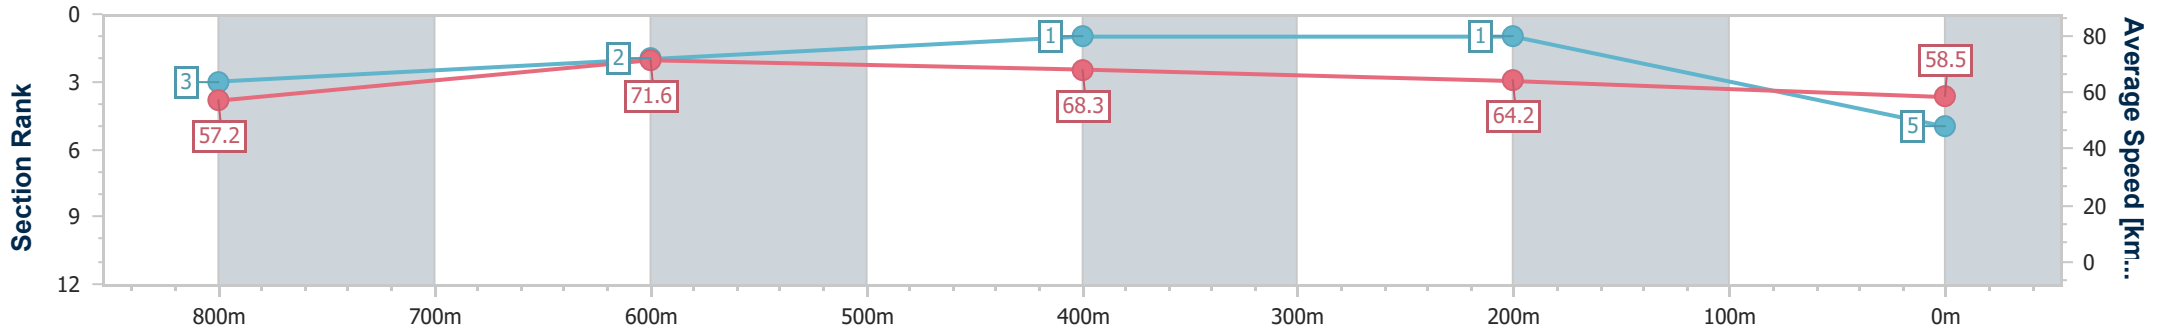

Horse/Jockey Name	Sheez Marvellous
Final Rank	5
Fastest Section Time (Section)	0:10.05 (800m)
Top Speed [km/h] (Section)	72.7 (800m)
Race State	Finished

Townsville QLD Professional
Race 6: GREAT NORTHERN BENCHMARK 58 Handicap - 1000m

23 June 2024 - 15:24

Track Rating: Soft 5, Weather: Fine, Rail Position: +5m 1000m-W/Post, +2m Remainder

Section	Overall	800m	600m	400m	200m
Section Times	0:56.89 [5] (0:12.60)	0:44.29 [3] (0:10.05)	0:34.24 [2] (0:10.62)	0:23.62 [1] (0:11.30)	0:12.32 [1] (0:12.32)
Average Speed [km/h]	57.2	71.6	68.3	64.2	58.5
Top Speed [km/h]	72.2	72.7	70.5	66.1	62.2
Avg. Dist. to Rail [m]	1.3	0.6	1.2	4.0	4.7
Avg. Stride Freq. [Hz]	2.6	2.7	2.6	2.5	2.4
Avg. Stride Length [m]	6.8	7.2	6.9	7.0	6.7

- [ ] Ranking at each section and finish
- -.-.- No data available at this section
- NA No data available