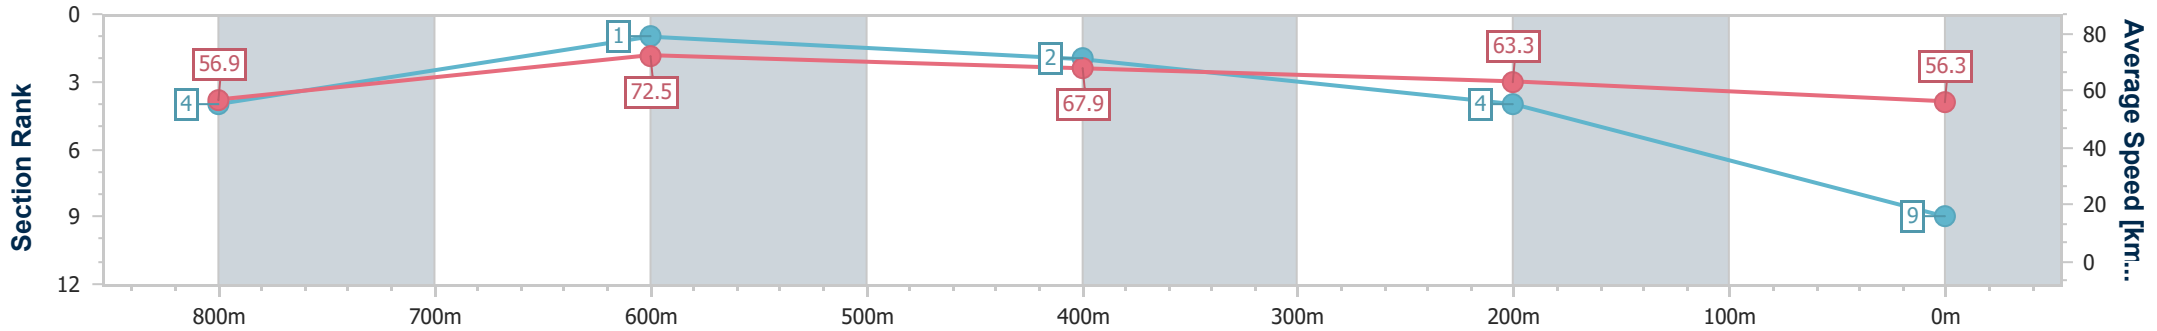

Horse/Jockey Name	Bakersfield
Final Rank	9
Fastest Section Time (Section)	0:09.98 (800m)
Top Speed [km/h] (Section)	71.5 (600m)
Race State	Finished

Townsville QLD Professional
Race 6: GREAT NORTHERN BENCHMARK 58 Handicap - 1000m

23 June 2024 - 15:24

Track Rating: Soft 5, Weather: Fine, Rail Position: +5m 1000m-
W/Post, +2m Remainder

Section	Overall	800m	600m	400m	200m
Section Times	0:57.57 [9] (0:12.66)	0:44.91 [4] (0:09.98)	0:34.93 [1] (0:10.67)	0:24.26 [2] (0:11.46)	0:12.80 [4] (0:12.80)
Average Speed [km/h]	56.9	72.5	67.9	63.3	56.3
Top Speed [km/h]	71.3	71.3	71.5	66.0	60.3
Avg. Dist. to Rail [m]	2.8	0.9	1.5	4.9	5.2
Avg. Stride Freq. [Hz]	2.5	2.6	2.5	2.4	2.3
Avg. Stride Length [m]	7.0	7.9	7.5	7.2	6.9

- [ ] Ranking at each section and finish
- -.-.- No data available at this section
- NA No data available