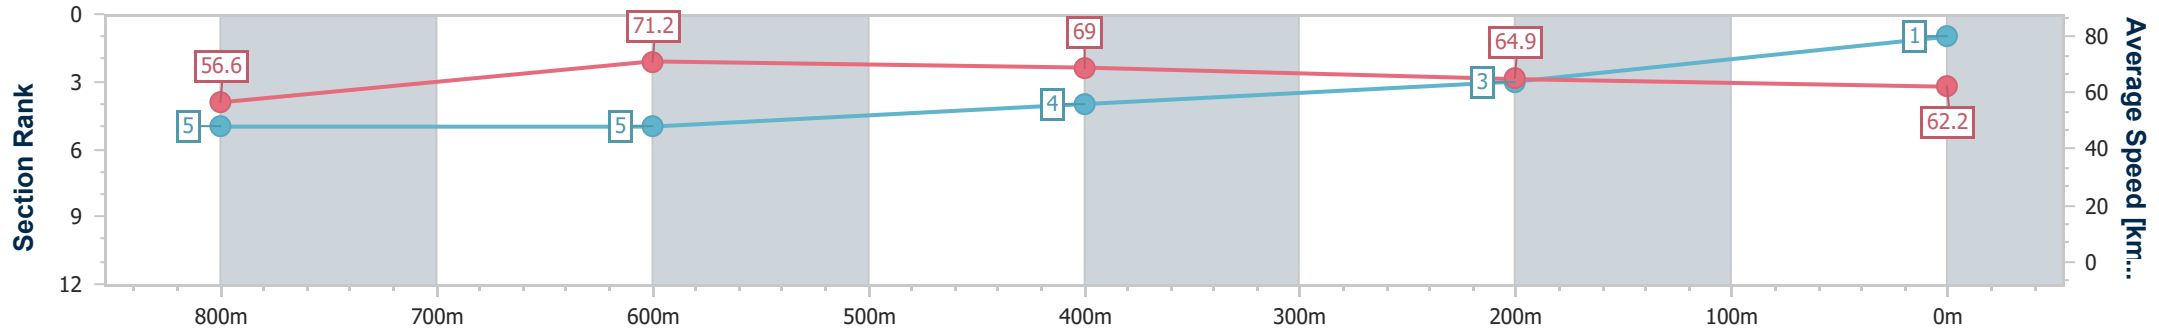

Horse/Jockey Name	Lady Damus
Final Rank	1
Fastest Section Time (Section)	0:10.24 (800m)
Top Speed [km/h] (Section)	72.5 (800m)
Race State	Finished

Townsville QLD Professional
Race 6: GREAT NORTHERN BENCHMARK 58 Handicap - 1000m

23 June 2024 - 15:24

Track Rating: Soft 5, Weather: Fine, Rail Position: +5m 1000m-
W/Post, +2m Remainder

Section	Overall	800m	600m	400m	200m
Section Times	0:56.28 [1] (0:12.73)	0:43.55 [5] (0:10.24)	0:33.31 [5] (0:10.61)	0:22.70 [4] (0:11.13)	0:11.57 [3] (0:11.57)
Average Speed [km/h]	56.6	71.2	69.0	64.9	62.2
Top Speed [km/h]	71.8	72.5	70.9	67.5	65.3
Avg. Dist. to Rail [m]	3.3	3.2	2.9	2.9	4.0
Avg. Stride Freq. [Hz]	2.4	2.4	2.4	2.3	2.3
Avg. Stride Length [m]	7.4	8.2	8.1	7.8	7.6

- [ ] Ranking at each section and finish
- -.-.- No data available at this section
- NA No data available