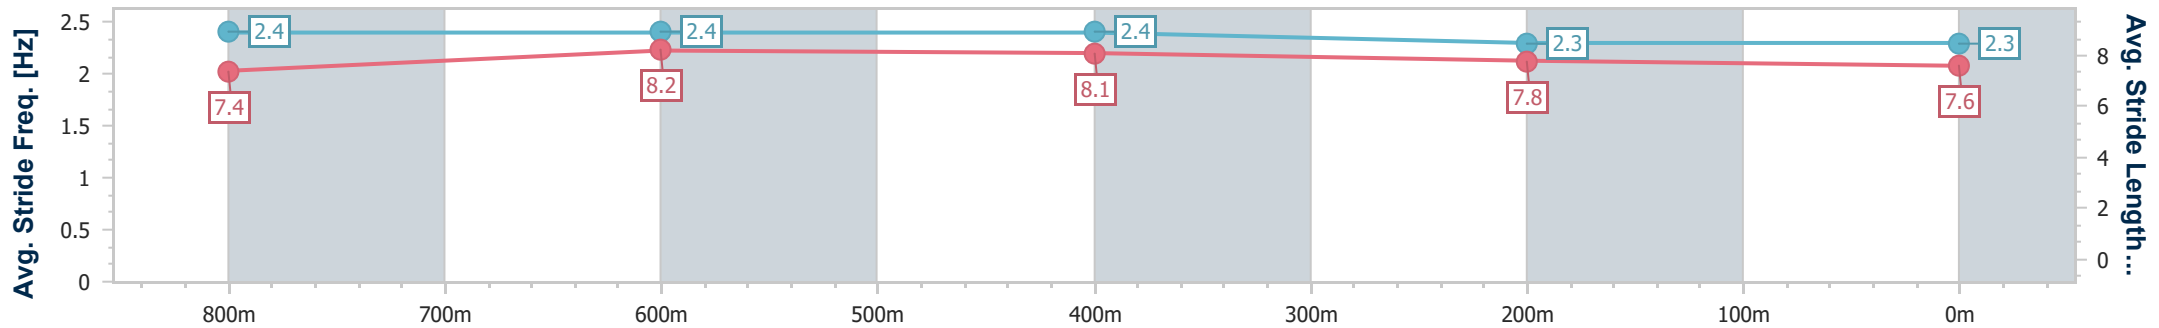

Horse/Jockey Name	Lady Damus
Final Rank	1
Fastest Section Time (Section)	0:10.24 (800m)
Top Speed [km/h] (Section)	72.5 (800m)
Race State	Finished

Townsville QLD Professional
Race 6: GREAT NORTHERN BENCHMARK 58 Handicap - 1000m

23 June 2024 - 15:24

Track Rating: Soft 5, Weather: Fine, Rail Position: +5m 1000m-
W/Post, +2m Remainder

Section	Overall	800m	600m	400m	200m
Section Times	0:56.28 [1] (0:12.73)	0:43.55 [5] (0:10.24)	0:33.31 [5] (0:10.61)	0:22.70 [4] (0:11.13)	0:11.57 [3] (0:11.57)
Average Speed [km/h]	56.6	71.2	69.0	64.9	62.2
Top Speed [km/h]	71.8	72.5	70.9	67.5	65.3
Avg. Dist. to Rail [m]	3.3	3.2	2.9	2.9	4.0
Avg. Stride Freq. [Hz]	2.4	2.4	2.4	2.3	2.3
Avg. Stride Length [m]	7.4	8.2	8.1	7.8	7.6

- [ ] Ranking at each section and finish
- -.-.- No data available at this section
- NA No data available