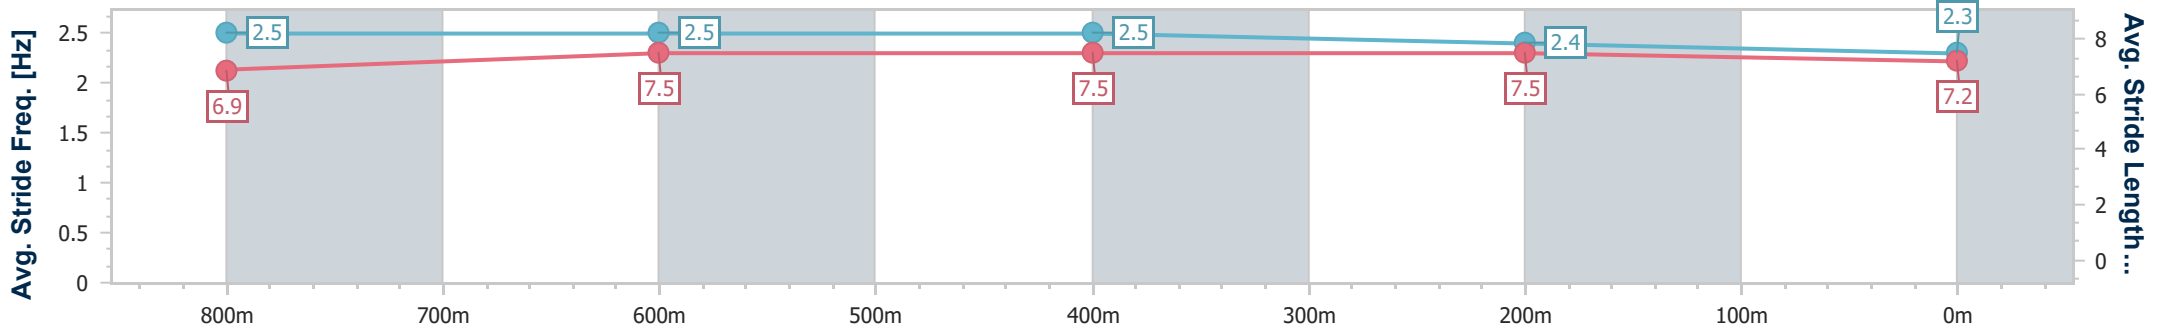

Horse/Jockey Name	Ships Ahoy
Final Rank	4
Fastest Section Time (Section)	0:10.43 (800m)
Top Speed [km/h] (Section)	70.3 (800m)
Race State	Finished

Townsville QLD Professional
Race 6: GREAT NORTHERN BENCHMARK 58 Handicap - 1000m

23 June 2024 - 15:24

Track Rating: Soft 5, Weather: Fine, Rail Position: +5m 1000m-
W/Post, +2m Remainder

Section	Overall	800m	600m	400m	200m
Section Times	0:56.71 [4] (0:12.78)	0:43.93 [6] (0:10.43)	0:33.50 [7] (0:10.77)	0:22.73 [8] (0:10.98)	0:11.75 [5] (0:11.75)
Average Speed [km/h]	56.2	69.5	67.6	66.0	61.3
Top Speed [km/h]	70.2	70.3	69.5	66.6	64.5
Avg. Dist. to Rail [m]	0.9	1.3	2.3	3.7	4.9
Avg. Stride Freq. [Hz]	2.5	2.5	2.5	2.4	2.3
Avg. Stride Length [m]	6.9	7.5	7.5	7.5	7.2

- [ ] Ranking at each section and finish
- -.-.- No data available at this section
- NA No data available