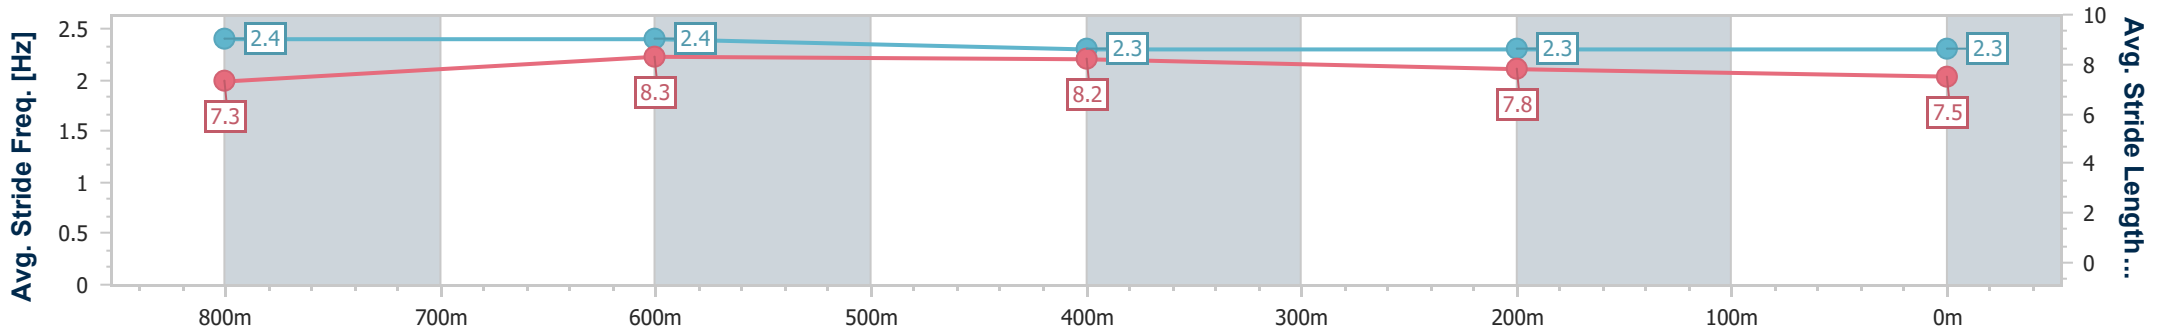

Horse/Jockey Name	Vee Eight Power
Final Rank	6
Fastest Section Time (Section)	0:10.15 (800m)
Top Speed [km/h] (Section)	72.8 (800m)
Race State	Finished

Townsville QLD Professional
Race 6: GREAT NORTHERN BENCHMARK 58 Handicap - 1000m

23 June 2024 - 15:24

Track Rating: Soft 5, Weather: Fine, Rail Position: +5m 1000m-
W/Post, +2m Remainder

Section	Overall	800m	600m	400m	200m
Section Times	0:56.92 [6] (0:13.12)	0:43.80 [9] (0:10.15)	0:33.65 [8] (0:10.68)	0:22.97 [7] (0:11.20)	0:11.77 [7] (0:11.77)
Average Speed [km/h]	54.9	71.2	68.0	64.8	61.2
Top Speed [km/h]	71.3	72.8	70.2	65.9	64.2
Avg. Dist. to Rail [m]	2.0	0.9	2.1	5.8	7.5
Avg. Stride Freq. [Hz]	2.4	2.4	2.3	2.3	2.3
Avg. Stride Length [m]	7.3	8.3	8.2	7.8	7.5

- [ ] Ranking at each section and finish
- -.-.- No data available at this section
- NA No data available