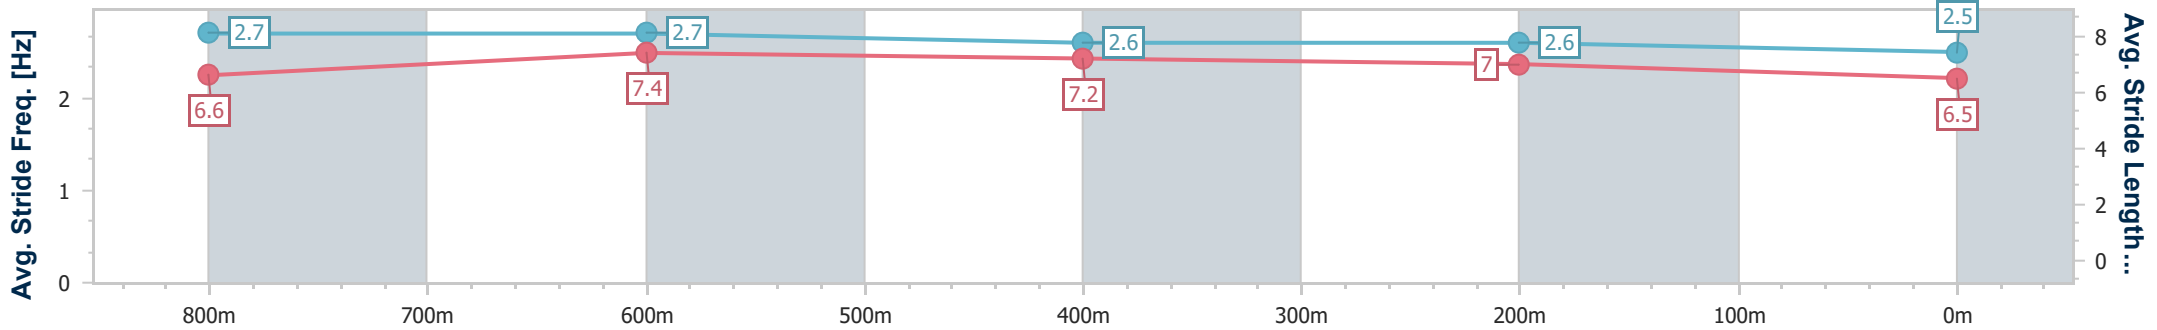

Horse/Jockey Name	So Odelia
Final Rank	8
Fastest Section Time (Section)	0:10.23 (800m)
Top Speed [km/h] (Section)	69.9 (600m)
Race State	Finished

Townsville QLD Professional
Race 6: GREAT NORTHERN BENCHMARK 58 Handicap - 1000m

23 June 2024 - 15:24

Track Rating: Soft 5, Weather: Fine, Rail Position: +5m 1000m-
W/Post, +2m Remainder

Section	Overall	800m	600m	400m	200m
Section Times	0:57.39 [8] (0:12.84)	0:44.55 [7] (0:10.23)	0:34.32 [6] (0:10.71)	0:23.61 [6] (0:11.20)	0:12.41 [6] (0:12.41)
Average Speed [km/h]	56.0	71.3	68.0	64.8	58.0
Top Speed [km/h]	68.4	69.5	69.9	66.6	62.8
Avg. Dist. to Rail [m]	3.8	3.0	2.8	4.2	6.7
Avg. Stride Freq. [Hz]	2.7	2.7	2.6	2.6	2.5
Avg. Stride Length [m]	6.6	7.4	7.2	7.0	6.5

- [ ] Ranking at each section and finish
- -.-.- No data available at this section
- NA No data available