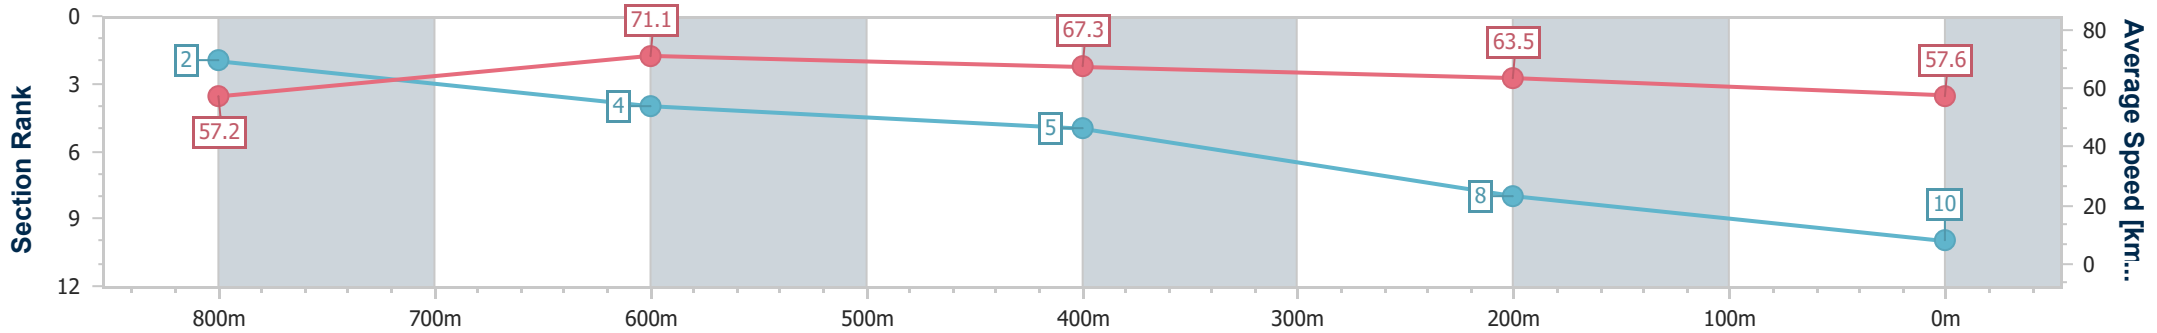

Horse/Jockey Name	Ovoid
Final Rank	10
Fastest Section Time (Section)	0:10.24 (800m)
Top Speed [km/h] (Section)	69.8 (800m)
Race State	Finished

Townsville QLD Professional
Race 6: GREAT NORTHERN BENCHMARK 58 Handicap - 1000m

23 June 2024 - 15:24

Track Rating: Soft 5, Weather: Fine, Rail Position: +5m 1000m-
W/Post, +2m Remainder

Section	Overall	800m	600m	400m	200m
Section Times	0:57.70 [10] (0:12.59)	0:45.11 [2] (0:10.24)	0:34.87 [4] (0:10.88)	0:23.99 [5] (0:11.47)	0:12.52 [8] (0:12.52)
Average Speed [km/h]	57.2	71.1	67.3	63.5	57.6
Top Speed [km/h]	69.5	69.8	69.8	66.8	61.1
Avg. Dist. to Rail [m]	7.4	3.1	3.7	7.4	8.8
Avg. Stride Freq. [Hz]	2.7	2.7	2.6	2.5	2.4
Avg. Stride Length [m]	6.7	7.3	7.3	7.0	6.7

- [ ] Ranking at each section and finish
- -.-.- No data available at this section
- NA No data available