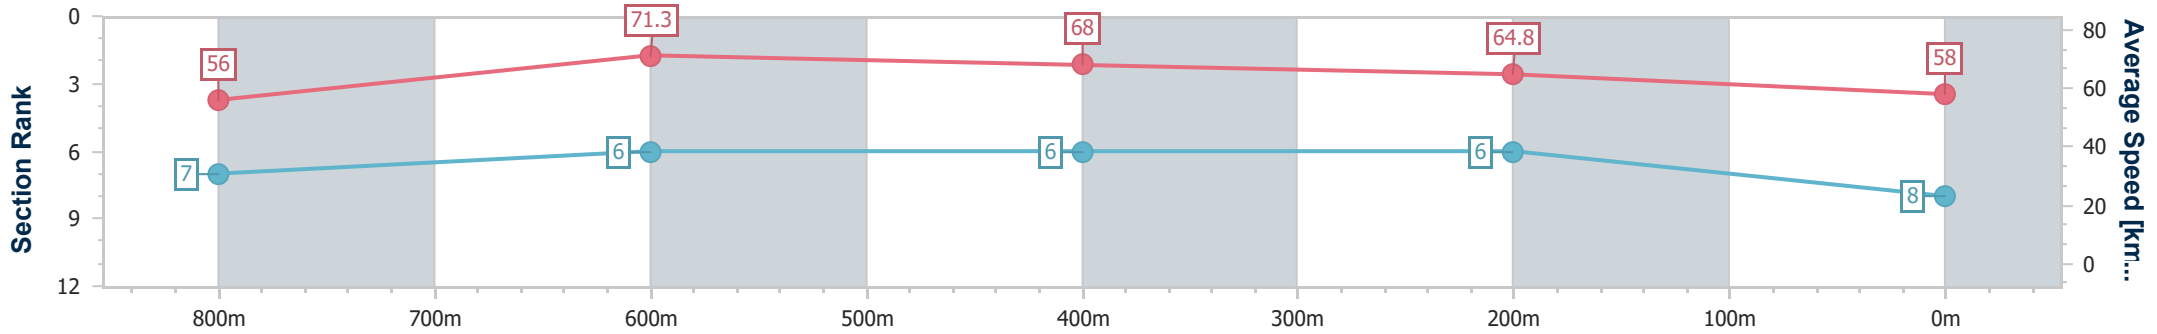

Horse/Jockey Name	So Odelia
Final Rank	8
Fastest Section Time (Section)	0:10.23 (800m)
Top Speed [km/h] (Section)	69.9 (600m)
Race State	Finished

Townsville QLD Professional
Race 6: GREAT NORTHERN BENCHMARK 58 Handicap - 1000m

23 June 2024 - 15:24

Track Rating: Soft 5, Weather: Fine, Rail Position: +5m 1000m-
W/Post, +2m Remainder

Section	Overall	800m	600m	400m	200m
Section Times	0:57.39 [8] (0:12.84)	0:44.55 [7] (0:10.23)	0:34.32 [6] (0:10.71)	0:23.61 [6] (0:11.20)	0:12.41 [6] (0:12.41)
Average Speed [km/h]	56.0	71.3	68.0	64.8	58.0
Top Speed [km/h]	68.4	69.5	69.9	66.6	62.8
Avg. Dist. to Rail [m]	3.8	3.0	2.8	4.2	6.7
Avg. Stride Freq. [Hz]	2.7	2.7	2.6	2.6	2.5
Avg. Stride Length [m]	6.6	7.4	7.2	7.0	6.5

- [ ] Ranking at each section and finish
- -.-.- No data available at this section
- NA No data available