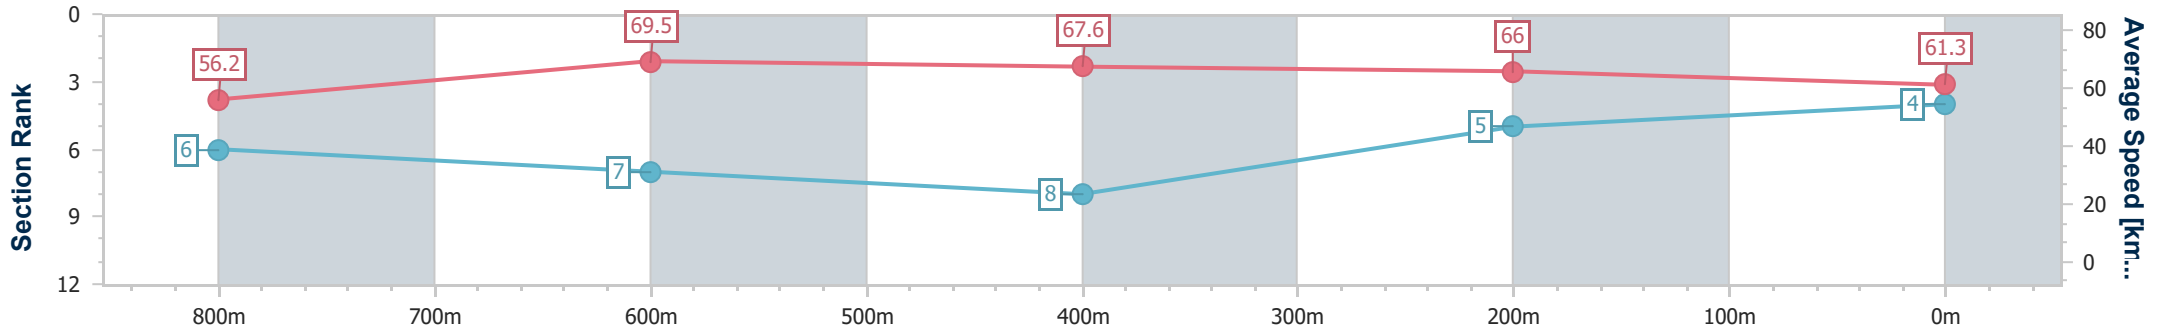

Horse/Jockey Name	Ships Ahoy
Final Rank	4
Fastest Section Time (Section)	0:10.43 (800m)
Top Speed [km/h] (Section)	70.3 (800m)
Race State	Finished

Townsville QLD Professional
Race 6: GREAT NORTHERN BENCHMARK 58 Handicap - 1000m

23 June 2024 - 15:24

Track Rating: Soft 5, Weather: Fine, Rail Position: +5m 1000m-
W/Post, +2m Remainder

Section	Overall	800m	600m	400m	200m
Section Times	0:56.71 [4] (0:12.78)	0:43.93 [6] (0:10.43)	0:33.50 [7] (0:10.77)	0:22.73 [8] (0:10.98)	0:11.75 [5] (0:11.75)
Average Speed [km/h]	56.2	69.5	67.6	66.0	61.3
Top Speed [km/h]	70.2	70.3	69.5	66.6	64.5
Avg. Dist. to Rail [m]	0.9	1.3	2.3	3.7	4.9
Avg. Stride Freq. [Hz]	2.5	2.5	2.5	2.4	2.3
Avg. Stride Length [m]	6.9	7.5	7.5	7.5	7.2

- [ ] Ranking at each section and finish
- -.-.- No data available at this section
- NA No data available