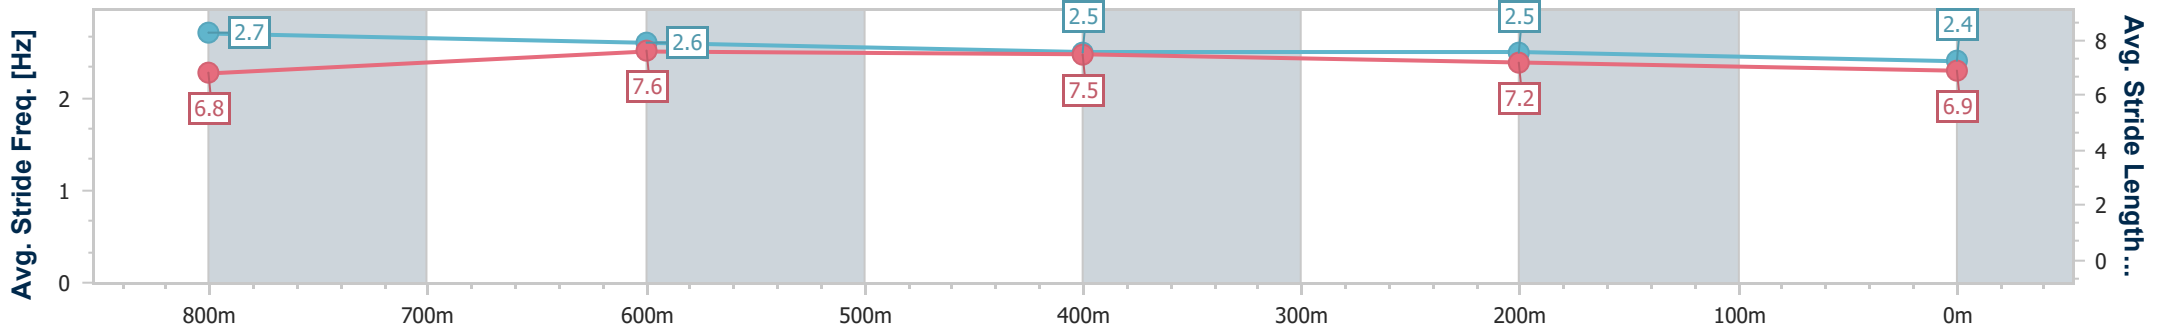

Horse/Jockey Name	Viburnum
Final Rank	3
Fastest Section Time (Section)	0:10.20 (800m)
Top Speed [km/h] (Section)	70.2 (800m)
Race State	Finished

Townsville QLD Professional
Race 6: GREAT NORTHERN BENCHMARK 58 Handicap - 1000m

23 June 2024 - 15:24

Track Rating: Soft 5, Weather: Fine, Rail Position: +5m 1000m-W/Post, +2m Remainder

Section	Overall	800m	600m	400m	200m
Section Times	0:56.71 [3] (0:12.56)	0:44.15 [1] (0:10.20)	0:33.95 [3] (0:10.77)	0:23.18 [3] (0:11.15)	0:12.03 [2] (0:12.03)
Average Speed [km/h]	57.5	71.7	68.1	65.2	59.8
Top Speed [km/h]	69.5	70.2	70.2	67.0	63.7
Avg. Dist. to Rail [m]	7.6	4.0	4.1	5.5	6.2
Avg. Stride Freq. [Hz]	2.7	2.6	2.5	2.5	2.4
Avg. Stride Length [m]	6.8	7.6	7.5	7.2	6.9

- [ ] Ranking at each section and finish
- -.-.- No data available at this section
- NA No data available