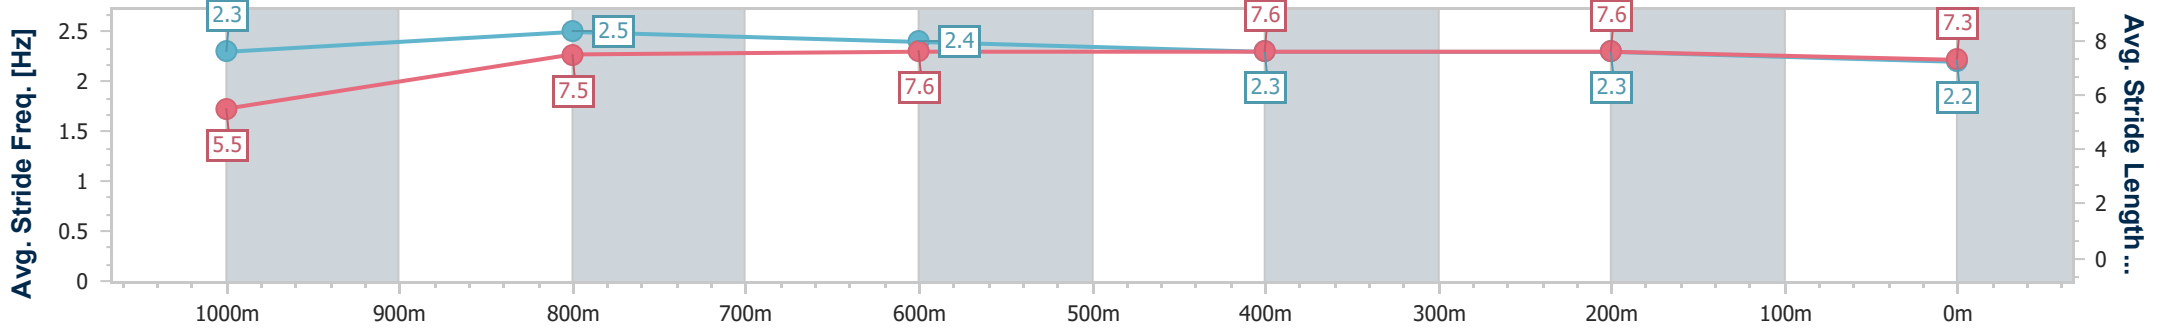

Horse/Jockey Name	Warrior Head
Final Rank	3
Fastest Section Time (Section)	0:08.56 (Overall)
Top Speed [km/h] (Section)	69.8 (1000m)
Race State	Finished

Doomben QLD Professional
Race 2: TEDDY BEARS PICNIC 3 AUGUST QTIS Two-Year-Old
Maiden Plate - 1110m
26 June 2024 - 12:15
Track Rating: Soft 5, Weather: Fine, Rail Position: +6m Entire

BRISBANE
RACING CLUB

Section	Overall	1000m	800m	600m	400m	200m
Section Times	1:05.05 [3] (0:08.56)	0:56.49 [4] (0:10.38)	0:46.11 [1] (0:11.09)	0:35.02 [1] (0:11.33)	0:23.69 [1] (0:11.44)	0:12.25 [1] (0:12.25)
Average Speed [km/h]	46.3	68.4	65.0	63.2	62.8	58.7
Top Speed [km/h]	68.9	69.8	66.4	64.3	63.7	61.8
Avg. Dist. to Rail [m]	3.8	0.6	0.2	0.9	1.6	0.9
Avg. Stride Freq. [Hz]	2.3	2.5	2.4	2.3	2.3	2.2
Avg. Stride Length [m]	5.5	7.5	7.6	7.6	7.6	7.3

- [ ] Ranking at each section and finish
- -.-.- No data available at this section
- NA No data available