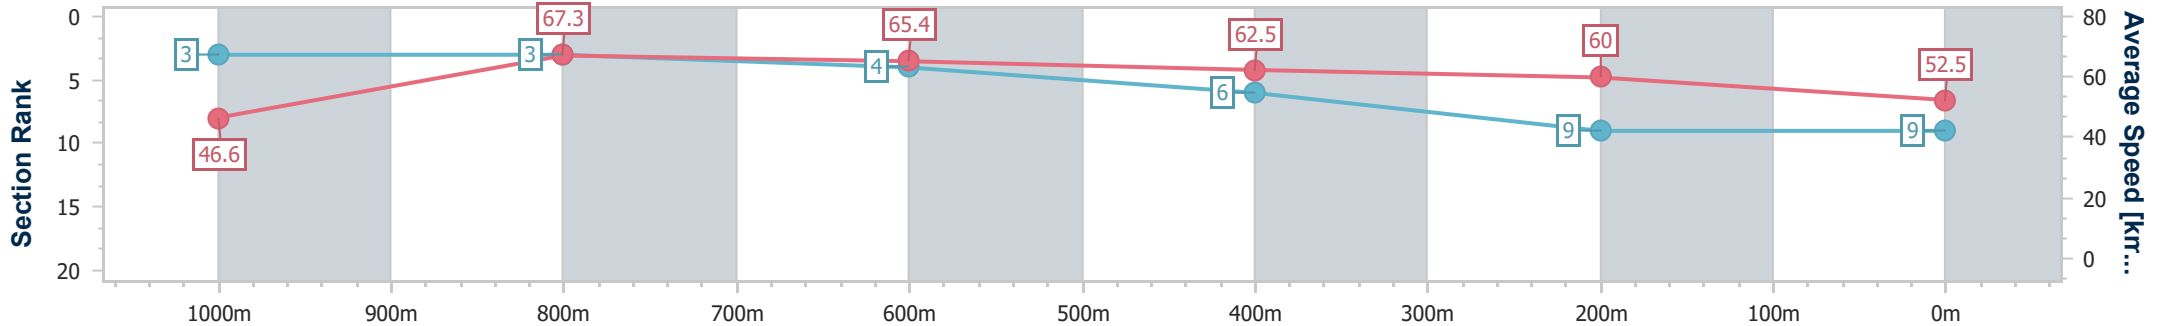

Horse/Jockey Name	Seabee
Final Rank	9
Fastest Section Time (Section)	0:08.53 (Overall)
Top Speed [km/h] (Section)	68.5 (1000m)
Race State	Finished

Doomben QLD Professional
Race 2: TEDDY BEARS PICNIC 3 AUGUST QTIS Two-Year-Old
Maiden Plate - 1110m
26 June 2024 - 12:15
Track Rating: Soft 5, Weather: Fine, Rail Position: +6m Entire

BRISBANE
RACING CLUB

Section	Overall	1000m	800m	600m	400m	200m
Section Times	1:07.71 [9] (0:08.53)	0:59.18 [3] (0:10.72)	0:48.46 [3] (0:11.12)	0:37.34 [4] (0:11.60)	0:25.74 [6] (0:12.01)	0:13.73 [9] (0:13.73)
Average Speed [km/h]	46.6	67.3	65.4	62.5	60.0	52.5
Top Speed [km/h]	67.0	68.5	67.1	65.6	61.6	57.2
Avg. Dist. to Rail [m]	2.3	1.7	1.9	1.0	1.0	1.2
Avg. Stride Freq. [Hz]	2.3	2.4	2.4	2.3	2.3	2.1
Avg. Stride Length [m]	5.5	7.6	7.7	7.5	7.3	6.8

- [ ] Ranking at each section and finish
- -.-.- No data available at this section
- NA No data available