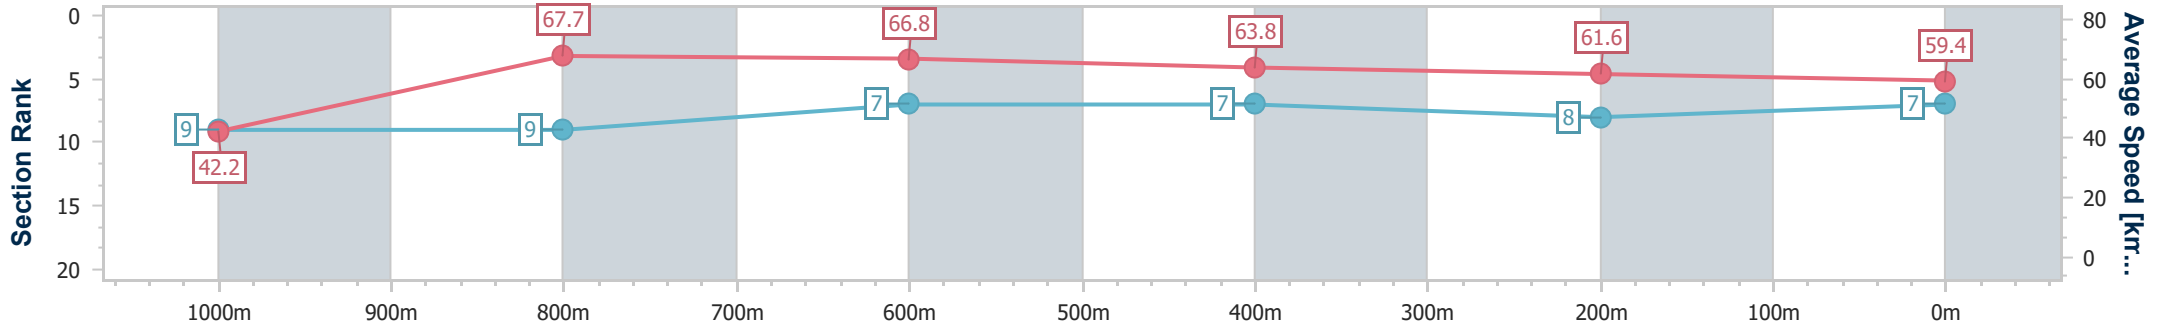

Horse/Jockey Name	Wanganeen
Final Rank	7
Fastest Section Time (Section)	0:09.42 (Overall)
Top Speed [km/h] (Section)	69.5 (1000m)
Race State	Finished

Doomben QLD Professional
Race 2: TEDDY BEARS PICNIC 3 AUGUST QTIS Two-Year-Old
Maiden Plate - 1110m
26 June 2024 - 12:15
Track Rating: Soft 5, Weather: Fine, Rail Position: +6m Entire

BRISBANE
RACING CLUB

Section	Overall	1000m	800m	600m	400m	200m
Section Times	1:05.83 [7] (0:09.42)	0:56.41 [9] (0:10.44)	0:45.97 [9] (0:10.81)	0:35.16 [7] (0:11.35)	0:23.81 [7] (0:11.72)	0:12.09 [8] (0:12.09)
Average Speed [km/h]	42.2	67.7	66.8	63.8	61.6	59.4
Top Speed [km/h]	63.6	69.5	67.9	66.8	64.3	63.0
Avg. Dist. to Rail [m]	10.0	1.3	0.8	1.0	0.7	0.9
Avg. Stride Freq. [Hz]	2.3	2.5	2.4	2.4	2.4	2.3
Avg. Stride Length [m]	5.1	7.4	7.5	7.4	6.7	6.5

- [ ] Ranking at each section and finish
- -.-.- No data available at this section
- NA No data available