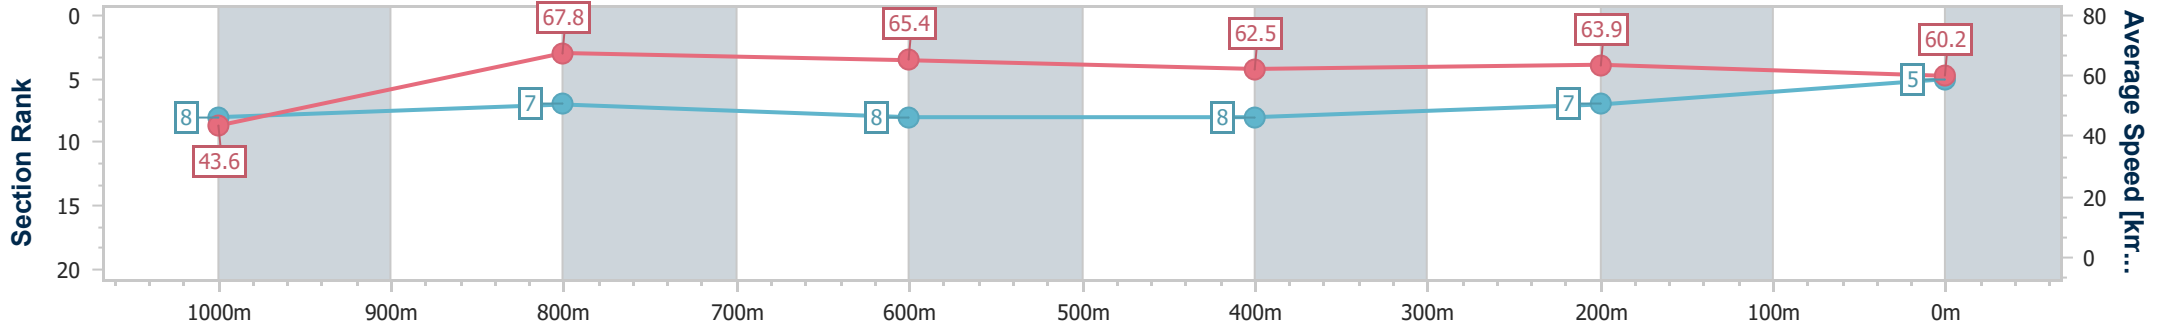

Horse/Jockey Name	Attentive
Final Rank	5
Fastest Section Time (Section)	0:09.10 (Overall)
Top Speed [km/h] (Section)	68.7 (1000m)
Race State	Finished

Doomben QLD Professional
Race 2: TEDDY BEARS PICNIC 3 AUGUST QTIS Two-Year-Old
Maiden Plate - 1110m
26 June 2024 - 12:15
Track Rating: Soft 5, Weather: Fine, Rail Position: +6m Entire

BRISBANE
RACING CLUB

Section	Overall	1000m	800m	600m	400m	200m
Section Times	1:05.48 [5] (0:09.10)	0:56.38 [8] (0:10.63)	0:45.75 [7] (0:10.97)	0:34.78 [8] (0:11.51)	0:23.27 [8] (0:11.30)	0:11.97 [7] (0:11.97)
Average Speed [km/h]	43.6	67.8	65.4	62.5	63.9	60.2
Top Speed [km/h]	63.7	68.7	67.7	64.5	65.0	62.6
Avg. Dist. to Rail [m]	7.2	0.9	0.2	0.4	1.8	1.7
Avg. Stride Freq. [Hz]	2.2	2.4	2.3	2.2	2.3	2.3
Avg. Stride Length [m]	5.5	7.7	7.7	7.8	7.6	7.4

- [ ] Ranking at each section and finish
- -.-.- No data available at this section
- NA No data available