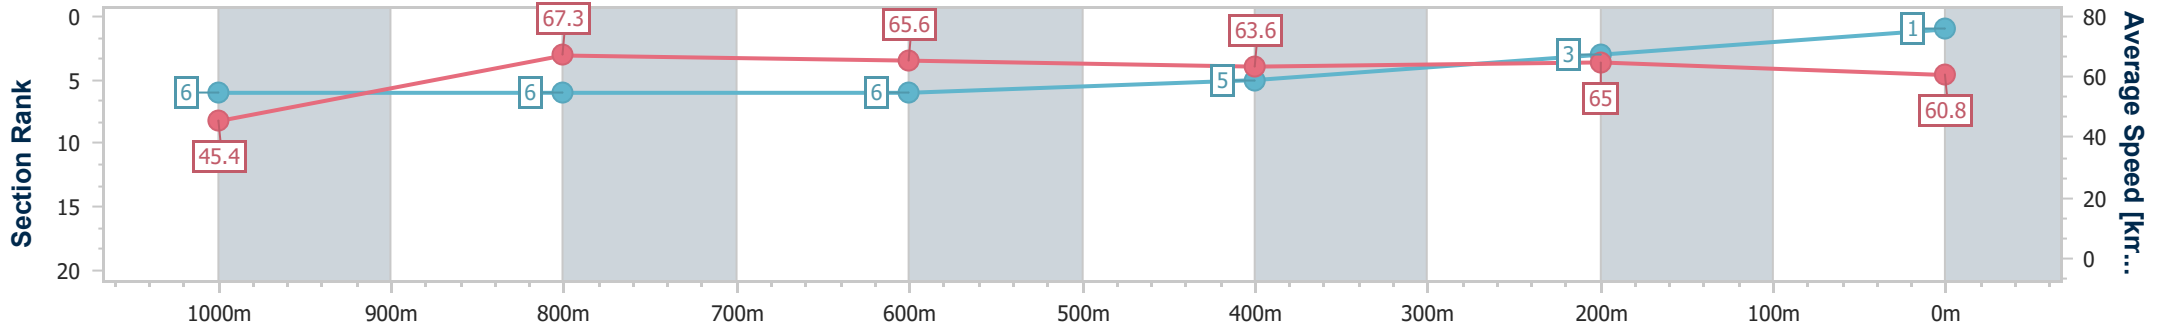

Section	Overall	1000m	800m	600m	400m	200m
Section Times	1:04.87 [1] (0:08.77)	0:56.10 [6] (0:10.75)	0:45.35 [6] (0:11.09)	0:34.26 [6] (0:11.35)	0:22.91 [5] (0:11.10)	0:11.81 [3] (0:11.81)
Average Speed [km/h]	45.4	67.3	65.6	63.6	65.0	60.8
Top Speed [km/h]	65.7	68.6	66.7	65.7	65.8	64.0
Avg. Dist. to Rail [m]	3.0	2.2	1.5	0.6	2.0	3.0
Avg. Stride Freq. [Hz]	2.2	2.4	2.4	2.4	2.4	2.4
Avg. Stride Length [m]	5.7	7.7	7.7	7.5	7.5	7.1