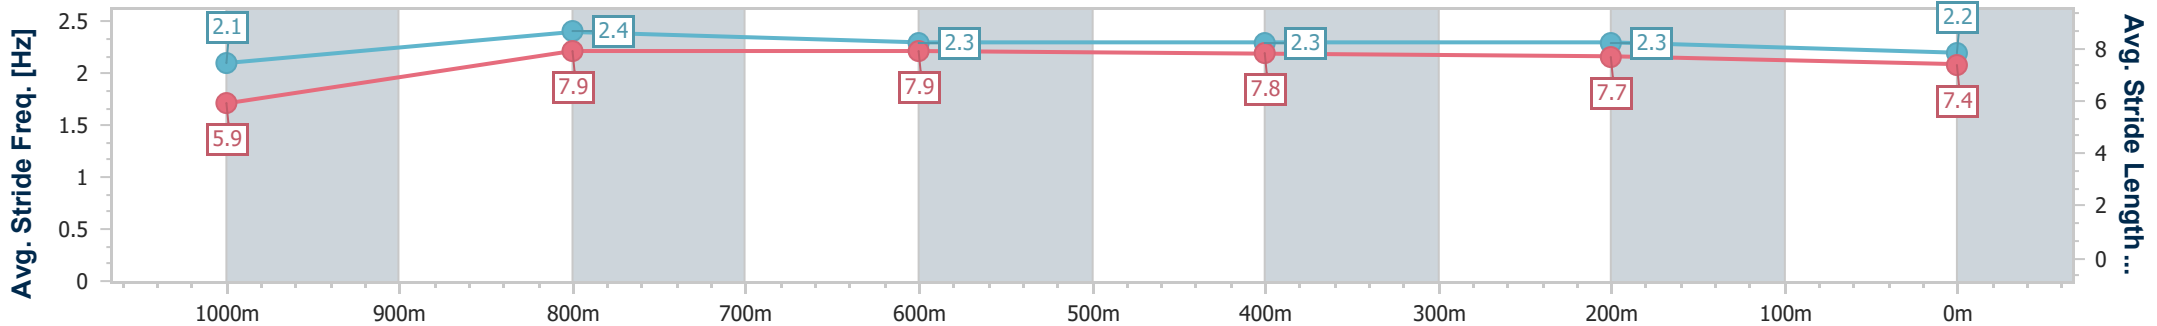

Horse/Jockey Name	Neil
Final Rank	8
Fastest Section Time (Section)	0:08.64 (Overall)
Top Speed [km/h] (Section)	69.5 (1000m)
Race State	Finished

Doomben QLD Professional
Race 2: TEDDY BEARS PICNIC 3 AUGUST QTIS Two-Year-Old
Maiden Plate - 1110m
26 June 2024 - 12:15
Track Rating: Soft 5, Weather: Fine, Rail Position: +6m Entire

BRISBANE
RACING CLUB

Section	Overall	1000m	800m	600m	400m	200m
Section Times	1:05.90 [8] (0:08.64)	0:57.26 [5] (0:10.64)	0:46.62 [4] (0:11.04)	0:35.58 [3] (0:11.50)	0:24.08 [3] (0:11.55)	0:12.53 [5] (0:12.53)
Average Speed [km/h]	45.8	68.4	65.8	63.1	62.5	57.3
Top Speed [km/h]	68.0	69.5	66.6	64.7	63.7	61.4
Avg. Dist. to Rail [m]	9.3	4.8	1.7	0.7	1.2	0.8
Avg. Stride Freq. [Hz]	2.1	2.4	2.3	2.3	2.3	2.2
Avg. Stride Length [m]	5.9	7.9	7.9	7.8	7.7	7.4

- [ ] Ranking at each section and finish
- -.-.-.- No data available at this section
- NA No data available