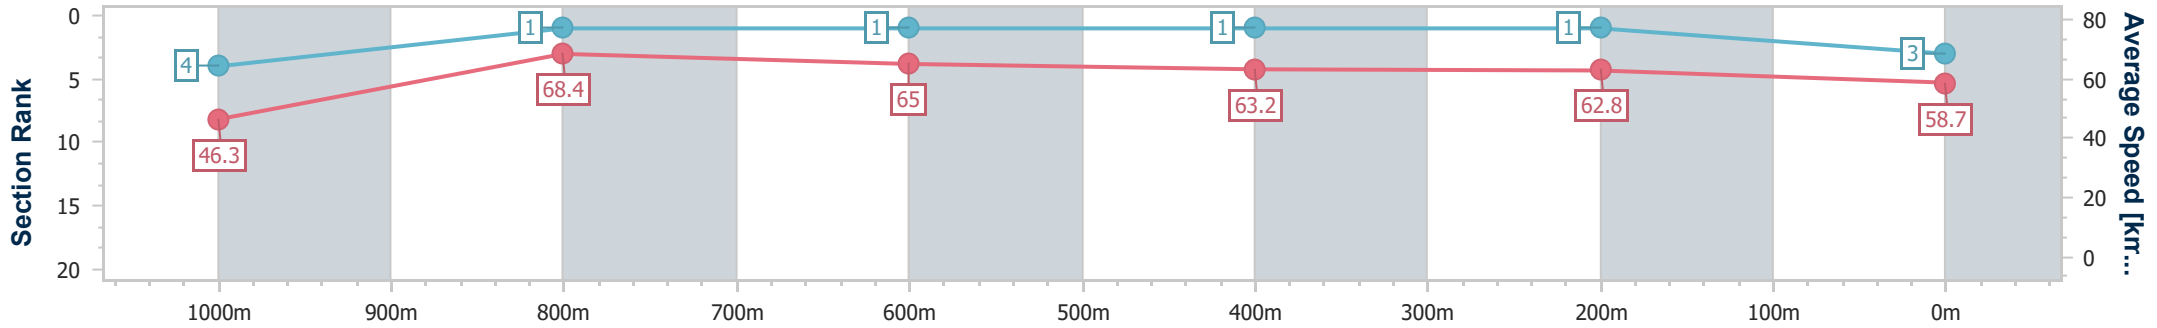

Horse/Jockey Name	Warrior Head
Final Rank	3
Fastest Section Time (Section)	0:08.56 (Overall)
Top Speed [km/h] (Section)	69.8 (1000m)
Race State	Finished

Doomben QLD Professional
Race 2: TEDDY BEARS PICNIC 3 AUGUST QTIS Two-Year-Old
Maiden Plate - 1110m
26 June 2024 - 12:15
Track Rating: Soft 5, Weather: Fine, Rail Position: +6m Entire

BRISBANE
RACING CLUB

Section	Overall	1000m	800m	600m	400m	200m
Section Times	1:05.05 [3] (0:08.56)	0:56.49 [4] (0:10.38)	0:46.11 [1] (0:11.09)	0:35.02 [1] (0:11.33)	0:23.69 [1] (0:11.44)	0:12.25 [1] (0:12.25)
Average Speed [km/h]	46.3	68.4	65.0	63.2	62.8	58.7
Top Speed [km/h]	68.9	69.8	66.4	64.3	63.7	61.8
Avg. Dist. to Rail [m]	3.8	0.6	0.2	0.9	1.6	0.9
Avg. Stride Freq. [Hz]	2.3	2.5	2.4	2.3	2.3	2.2
Avg. Stride Length [m]	5.5	7.5	7.6	7.6	7.6	7.3

- [ ] Ranking at each section and finish
- -.-.- No data available at this section
- NA No data available