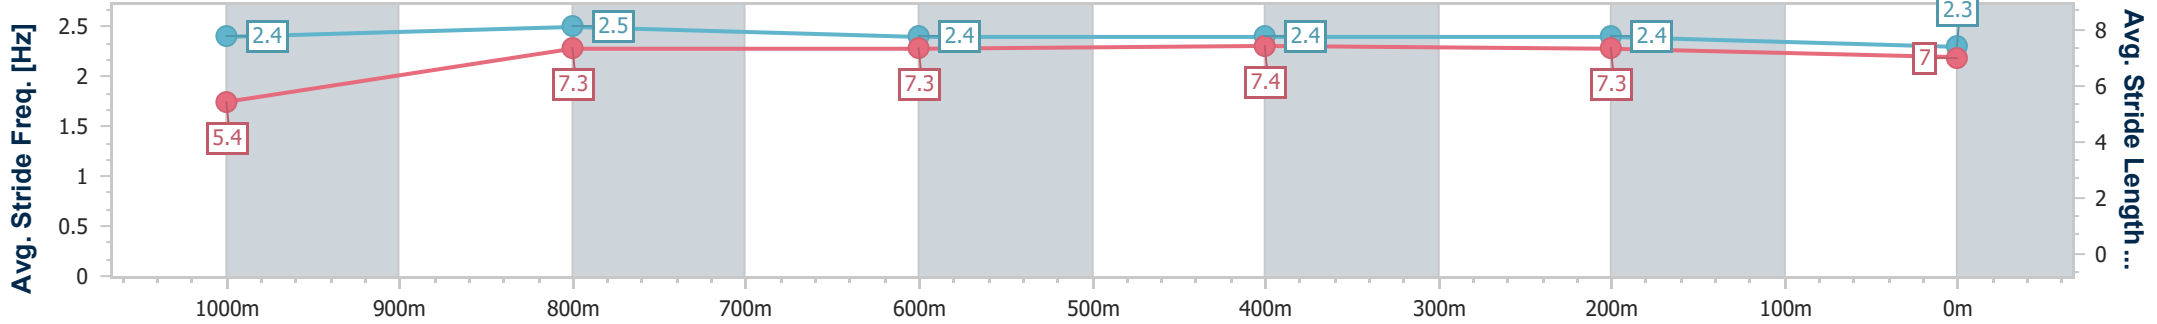

Horse/Jockey Name	Mixed Signals
Final Rank	6
Fastest Section Time (Section)	0:08.47 (Overall)
Top Speed [km/h] (Section)	67.6 (1000m)
Race State	Finished

Doomben QLD Professional
Race 2: TEDDY BEARS PICNIC 3 AUGUST QTIS Two-Year-Old
Maiden Plate - 1110m
26 June 2024 - 12:15
Track Rating: Soft 5, Weather: Fine, Rail Position: +6m Entire

BRISBANE
RACING CLUB

Section	Overall	1000m	800m	600m	400m	200m
Section Times	1:05.68 [6] (0:08.47)	0:57.21 [1] (0:10.84)	0:46.37 [5] (0:11.17)	0:35.20 [5] (0:11.38)	0:23.82 [4] (0:11.58)	0:12.24 [6] (0:12.24)
Average Speed [km/h]	46.7	66.7	64.9	63.0	62.1	58.7
Top Speed [km/h]	66.8	67.6	66.1	64.5	63.3	61.8
Avg. Dist. to Rail [m]	1.7	1.2	1.1	0.9	1.2	1.6
Avg. Stride Freq. [Hz]	2.4	2.5	2.4	2.4	2.4	2.3
Avg. Stride Length [m]	5.4	7.3	7.3	7.4	7.3	7.0

- [ ] Ranking at each section and finish
- -.-.- No data available at this section
- NA No data available