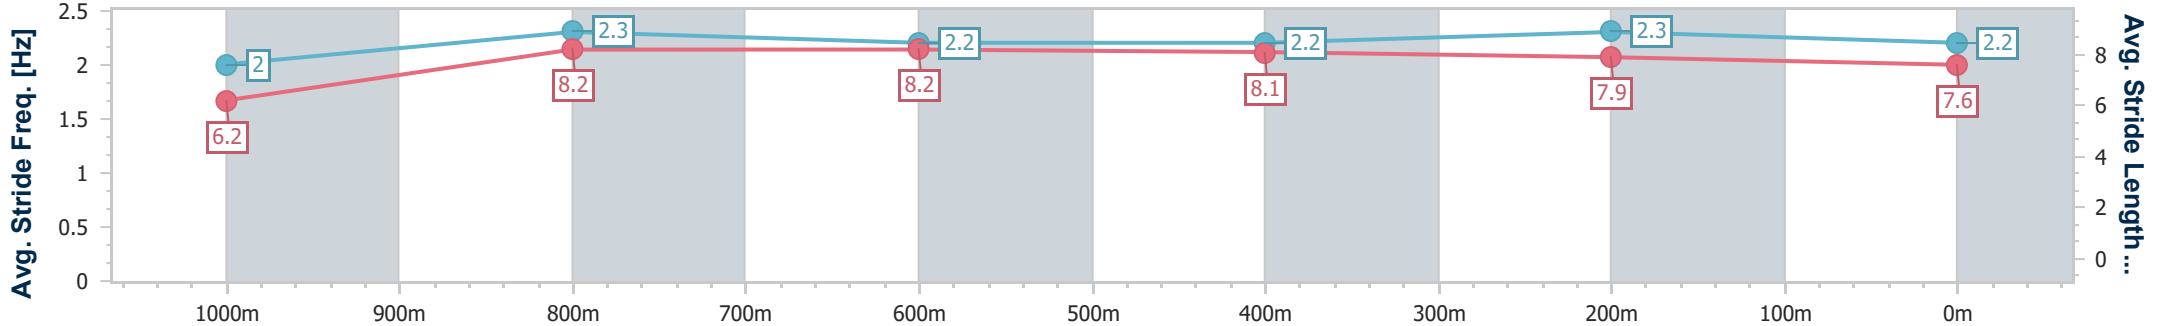

Horse/Jockey Name	Dream Smart
Final Rank	4
Fastest Section Time (Section)	0:08.79 (Overall)
Top Speed [km/h] (Section)	66.7 (1000m)
Race State	Finished

Doomben QLD Professional
Race 2: TEDDY BEARS PICNIC 3 AUGUST QTIS Two-Year-Old
Maiden Plate - 1110m
26 June 2024 - 12:15
Track Rating: Soft 5, Weather: Fine, Rail Position: +6m Entire

BRISBANE
RACING CLUB

Section	Overall	1000m	800m	600m	400m	200m
Section Times	1:05.21 [4] (0:08.79)	0:56.42 [7] (0:10.96)	0:45.46 [8] (0:11.11)	0:34.35 [9] (0:11.36)	0:22.99 [9] (0:11.11)	0:11.88 [4] (0:11.88)
Average Speed [km/h]	44.9	66.3	65.4	63.7	65.2	60.6
Top Speed [km/h]	64.8	66.7	66.5	65.9	66.4	63.4
Avg. Dist. to Rail [m]	4.8	2.8	1.7	1.5	2.8	2.5
Avg. Stride Freq. [Hz]	2.0	2.3	2.2	2.2	2.3	2.2
Avg. Stride Length [m]	6.2	8.2	8.2	8.1	7.9	7.6

- [ ] Ranking at each section and finish
- -.-.- No data available at this section
- NA No data available