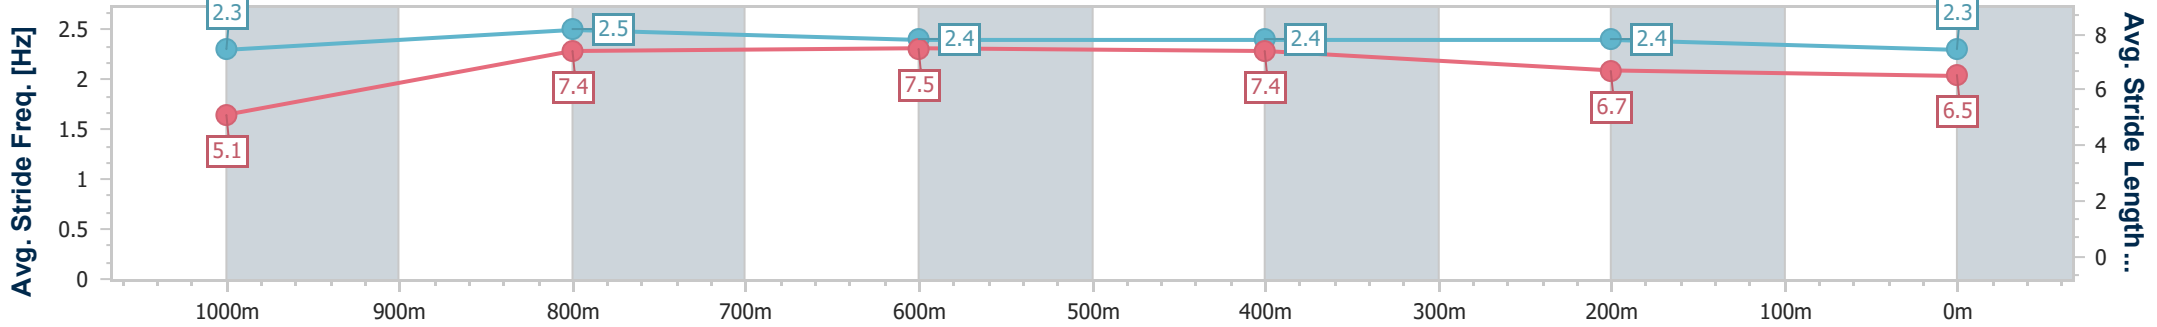

Horse/Jockey Name	Wanganeen
Final Rank	7
Fastest Section Time (Section)	0:09.42 (Overall)
Top Speed [km/h] (Section)	69.5 (1000m)
Race State	Finished

Doomben QLD Professional
Race 2: TEDDY BEARS PICNIC 3 AUGUST QTIS Two-Year-Old
Maiden Plate - 1110m
26 June 2024 - 12:15
Track Rating: Soft 5, Weather: Fine, Rail Position: +6m Entire

BRISBANE
RACING CLUB

Section	Overall	1000m	800m	600m	400m	200m
Section Times	1:05.83 [7] (0:09.42)	0:56.41 [9] (0:10.44)	0:45.97 [9] (0:10.81)	0:35.16 [7] (0:11.35)	0:23.81 [7] (0:11.72)	0:12.09 [8] (0:12.09)
Average Speed [km/h]	42.2	67.7	66.8	63.8	61.6	59.4
Top Speed [km/h]	63.6	69.5	67.9	66.8	64.3	63.0
Avg. Dist. to Rail [m]	10.0	1.3	0.8	1.0	0.7	0.9
Avg. Stride Freq. [Hz]	2.3	2.5	2.4	2.4	2.4	2.3
Avg. Stride Length [m]	5.1	7.4	7.5	7.4	6.7	6.5

- [ ] Ranking at each section and finish
- -.-.- No data available at this section
- NA No data available