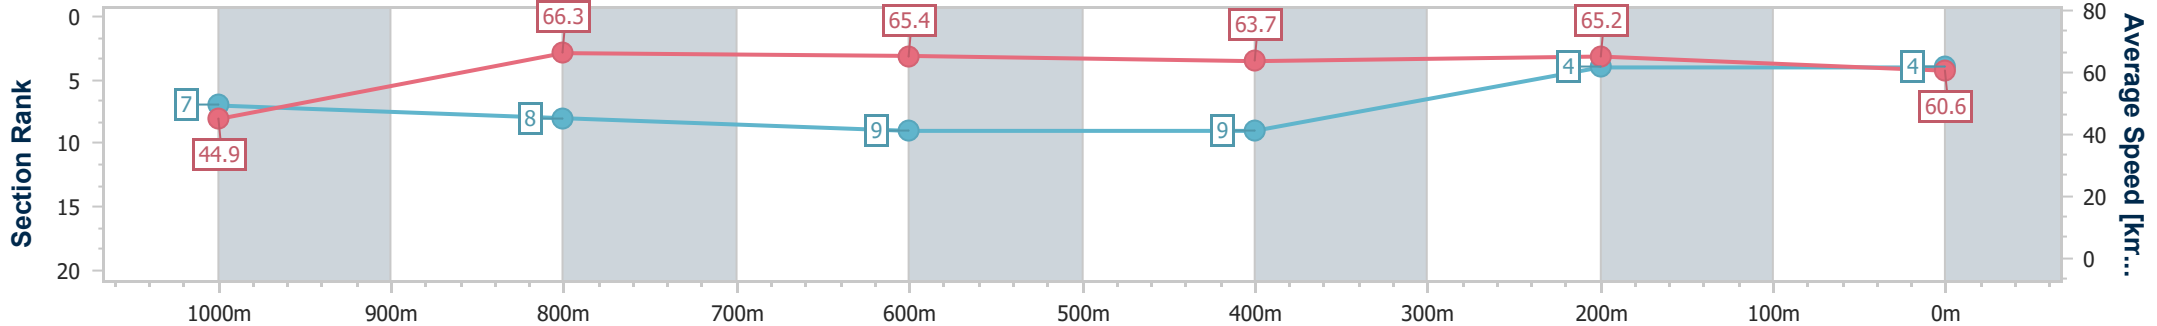

Horse/Jockey Name	Dream Smart
Final Rank	4
Fastest Section Time (Section)	0:08.79 (Overall)
Top Speed [km/h] (Section)	66.7 (1000m)
Race State	Finished

Doomben QLD Professional
Race 2: TEDDY BEARS PICNIC 3 AUGUST QTIS Two-Year-Old
Maiden Plate - 1110m
26 June 2024 - 12:15
Track Rating: Soft 5, Weather: Fine, Rail Position: +6m Entire

BRISBANE
RACING CLUB

Section	Overall	1000m	800m	600m	400m	200m
Section Times	1:05.21 [4] (0:08.79)	0:56.42 [7] (0:10.96)	0:45.46 [8] (0:11.11)	0:34.35 [9] (0:11.36)	0:22.99 [9] (0:11.11)	0:11.88 [4] (0:11.88)
Average Speed [km/h]	44.9	66.3	65.4	63.7	65.2	60.6
Top Speed [km/h]	64.8	66.7	66.5	65.9	66.4	63.4
Avg. Dist. to Rail [m]	4.8	2.8	1.7	1.5	2.8	2.5
Avg. Stride Freq. [Hz]	2.0	2.3	2.2	2.2	2.3	2.2
Avg. Stride Length [m]	6.2	8.2	8.2	8.1	7.9	7.6

- [ ] Ranking at each section and finish
- -.-.- No data available at this section
- NA No data available