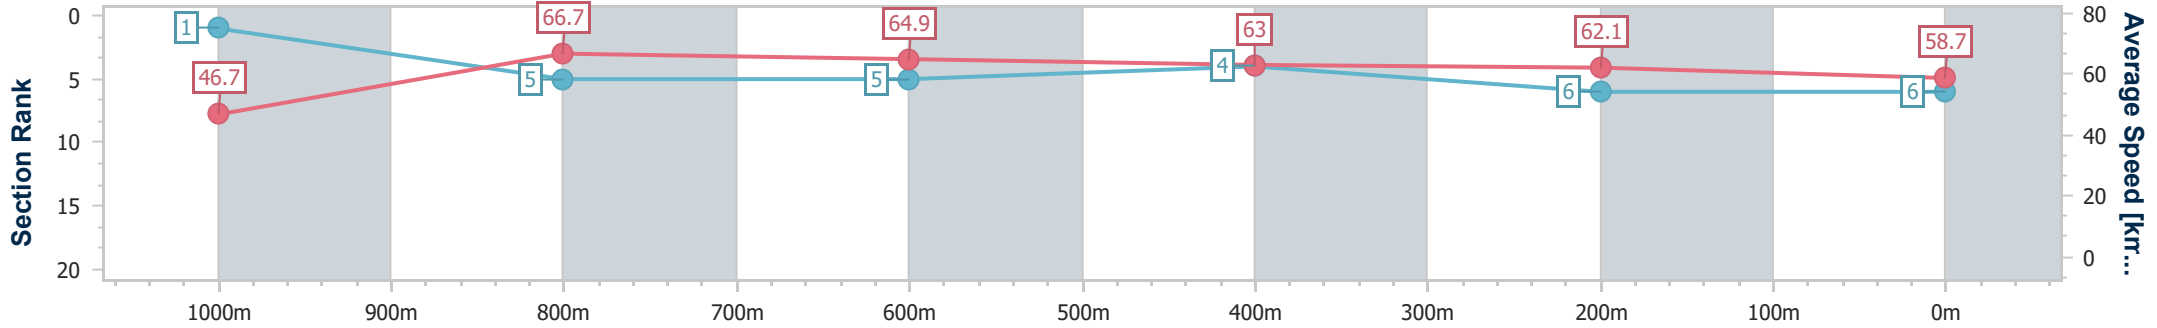

Horse/Jockey Name	Mixed Signals
Final Rank	6
Fastest Section Time (Section)	0:08.47 (Overall)
Top Speed [km/h] (Section)	67.6 (1000m)
Race State	Finished

Doomben QLD Professional
Race 2: TEDDY BEARS PICNIC 3 AUGUST QTIS Two-Year-Old
Maiden Plate - 1110m
26 June 2024 - 12:15
Track Rating: Soft 5, Weather: Fine, Rail Position: +6m Entire

BRISBANE
RACING CLUB

Section	Overall	1000m	800m	600m	400m	200m
Section Times	1:05.68 [6] (0:08.47)	0:57.21 [1] (0:10.84)	0:46.37 [5] (0:11.17)	0:35.20 [5] (0:11.38)	0:23.82 [4] (0:11.58)	0:12.24 [6] (0:12.24)
Average Speed [km/h]	46.7	66.7	64.9	63.0	62.1	58.7
Top Speed [km/h]	66.8	67.6	66.1	64.5	63.3	61.8
Avg. Dist. to Rail [m]	1.7	1.2	1.1	0.9	1.2	1.6
Avg. Stride Freq. [Hz]	2.4	2.5	2.4	2.4	2.4	2.3
Avg. Stride Length [m]	5.4	7.3	7.3	7.4	7.3	7.0

- [ ] Ranking at each section and finish
- -.-.- No data available at this section
- NA No data available