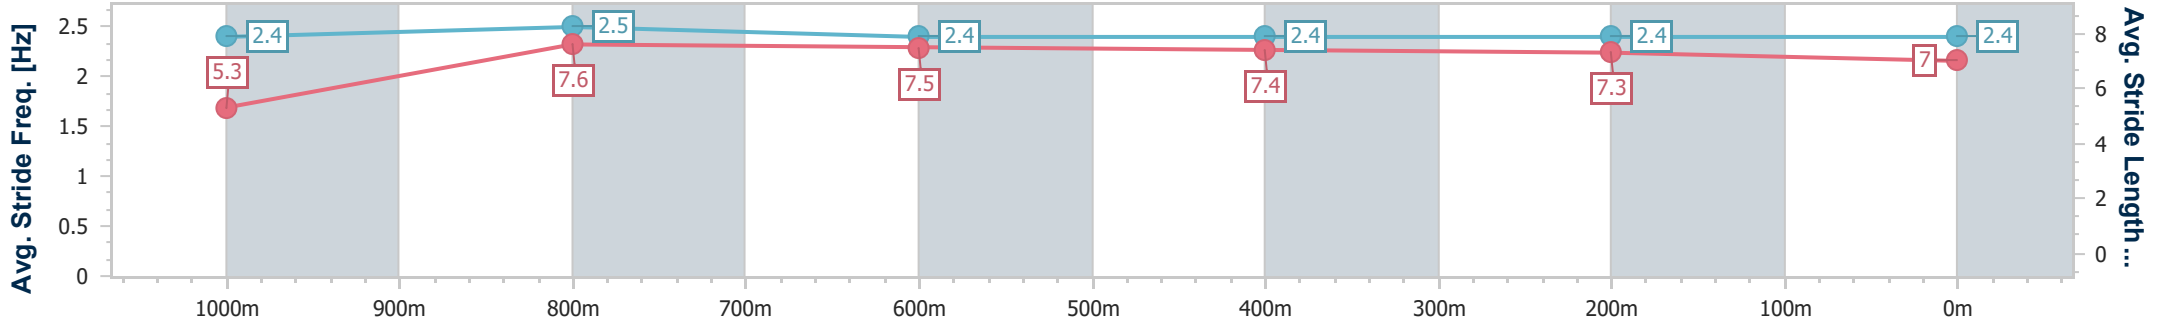

Horse/Jockey Name	Surprise Honey
Final Rank	2
Fastest Section Time (Section)	0:08.51 (Overall)
Top Speed [km/h] (Section)	69.3 (1000m)
Race State	Finished

Doomben QLD Professional
Race 2: TEDDY BEARS PICNIC 3 AUGUST QTIS Two-Year-Old
Maiden Plate - 1110m
26 June 2024 - 12:15
Track Rating: Soft 5, Weather: Fine, Rail Position: +6m Entire

BRISBANE
RACING CLUB

Section	Overall	1000m	800m	600m	400m	200m
Section Times	1:04.99 [2] (0:08.51)	0:56.48 [2] (0:10.59)	0:45.89 [2] (0:11.06)	0:34.83 [2] (0:11.34)	0:23.49 [2] (0:11.41)	0:12.08 [2] (0:12.08)
Average Speed [km/h]	46.4	68.4	65.2	63.4	62.9	59.6
Top Speed [km/h]	67.7	69.3	66.8	65.1	63.8	62.9
Avg. Dist. to Rail [m]	6.6	2.8	0.5	0.5	0.7	0.4
Avg. Stride Freq. [Hz]	2.4	2.5	2.4	2.4	2.4	2.4
Avg. Stride Length [m]	5.3	7.6	7.5	7.4	7.3	7.0

- [ ] Ranking at each section and finish
- -.-.- No data available at this section
- NA No data available