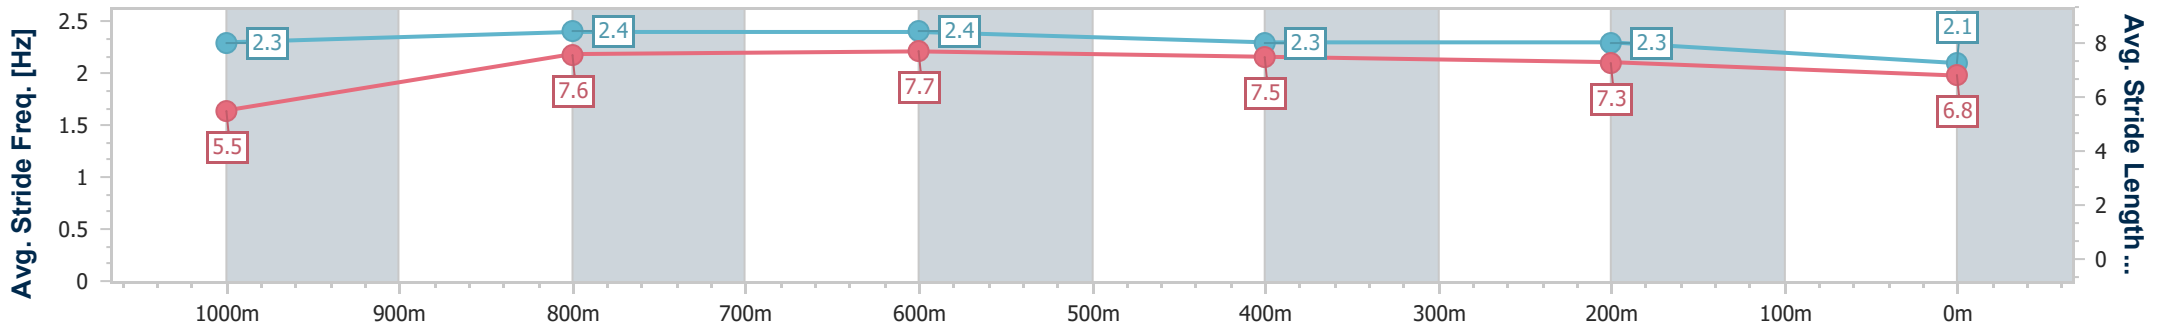

Horse/Jockey Name	Seabee
Final Rank	9
Fastest Section Time (Section)	0:08.53 (Overall)
Top Speed [km/h] (Section)	68.5 (1000m)
Race State	Finished

Doomben QLD Professional
Race 2: TEDDY BEARS PICNIC 3 AUGUST QTIS Two-Year-Old
Maiden Plate - 1110m
26 June 2024 - 12:15
Track Rating: Soft 5, Weather: Fine, Rail Position: +6m Entire

BRISBANE
RACING CLUB

Section	Overall	1000m	800m	600m	400m	200m
Section Times	1:07.71 [9] (0:08.53)	0:59.18 [3] (0:10.72)	0:48.46 [3] (0:11.12)	0:37.34 [4] (0:11.60)	0:25.74 [6] (0:12.01)	0:13.73 [9] (0:13.73)
Average Speed [km/h]	46.6	67.3	65.4	62.5	60.0	52.5
Top Speed [km/h]	67.0	68.5	67.1	65.6	61.6	57.2
Avg. Dist. to Rail [m]	2.3	1.7	1.9	1.0	1.0	1.2
Avg. Stride Freq. [Hz]	2.3	2.4	2.4	2.3	2.3	2.1
Avg. Stride Length [m]	5.5	7.6	7.7	7.5	7.3	6.8

- [ ] Ranking at each section and finish
- -.-.- No data available at this section
- NA No data available