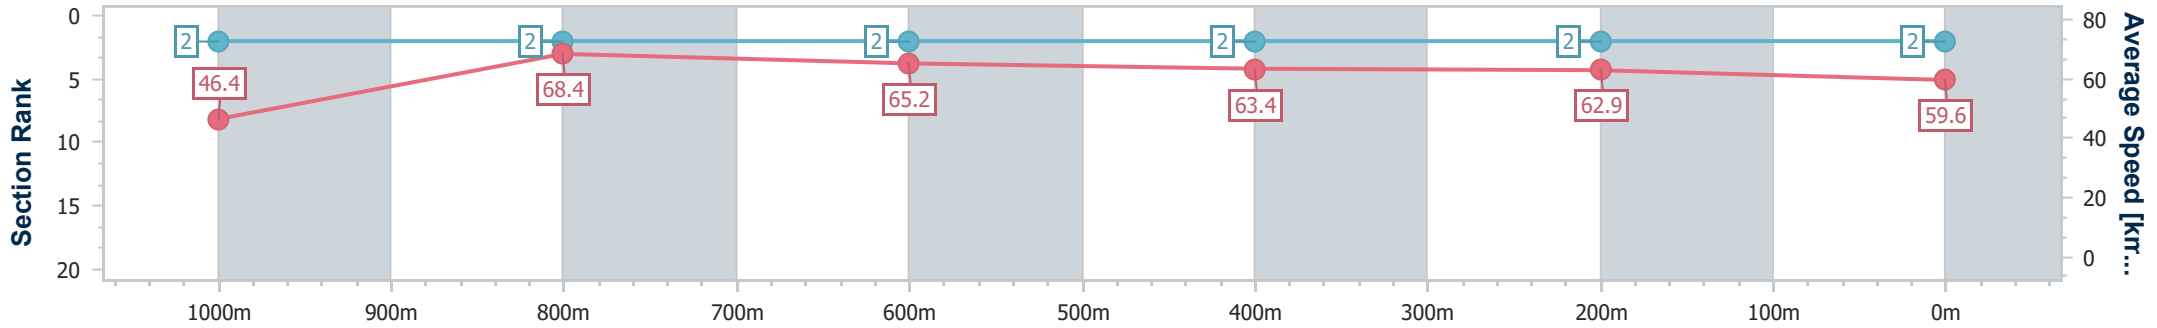

Horse/Jockey Name	Surprise Honey
Final Rank	2
Fastest Section Time (Section)	0:08.51 (Overall)
Top Speed [km/h] (Section)	69.3 (1000m)
Race State	Finished

Doomben QLD Professional
Race 2: TEDDY BEARS PICNIC 3 AUGUST QTIS Two-Year-Old
Maiden Plate - 1110m
26 June 2024 - 12:15
Track Rating: Soft 5, Weather: Fine, Rail Position: +6m Entire

BRISBANE
RACING CLUB

Section	Overall	1000m	800m	600m	400m	200m
Section Times	1:04.99 [2] (0:08.51)	0:56.48 [2] (0:10.59)	0:45.89 [2] (0:11.06)	0:34.83 [2] (0:11.34)	0:23.49 [2] (0:11.41)	0:12.08 [2] (0:12.08)
Average Speed [km/h]	46.4	68.4	65.2	63.4	62.9	59.6
Top Speed [km/h]	67.7	69.3	66.8	65.1	63.8	62.9
Avg. Dist. to Rail [m]	6.6	2.8	0.5	0.5	0.7	0.4
Avg. Stride Freq. [Hz]	2.4	2.5	2.4	2.4	2.4	2.4
Avg. Stride Length [m]	5.3	7.6	7.5	7.4	7.3	7.0

- [ ] Ranking at each section and finish
- -.-.- No data available at this section
- NA No data available