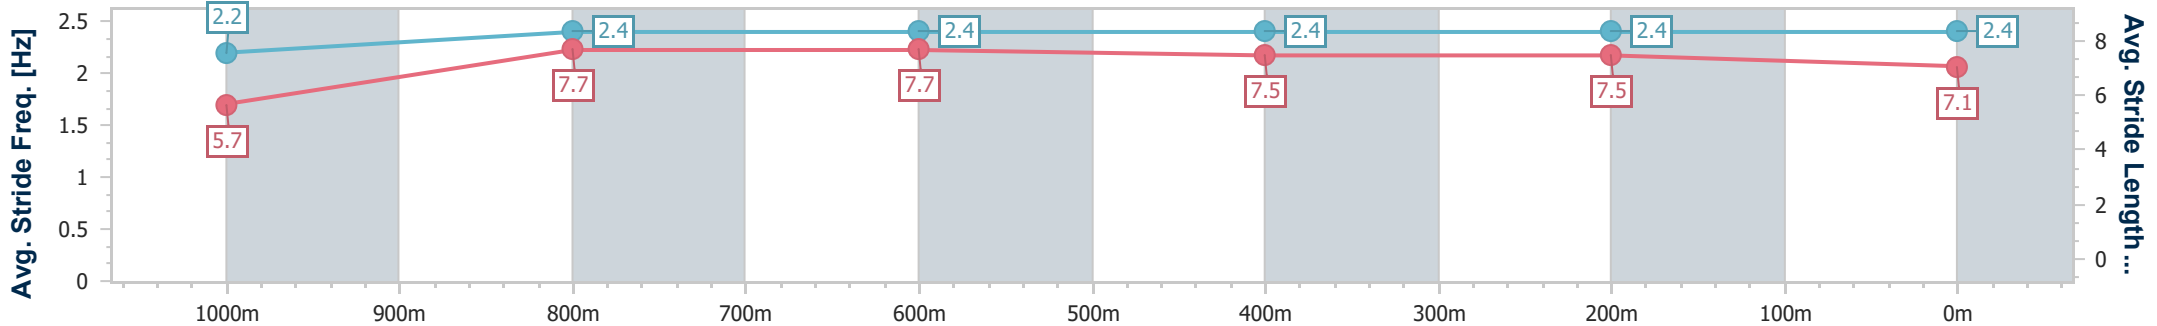

Section	Overall	1000m	800m	600m	400m	200m
Section Times	1:04.87 [1] (0:08.77)	0:56.10 [6] (0:10.75)	0:45.35 [6] (0:11.09)	0:34.26 [6] (0:11.35)	0:22.91 [5] (0:11.10)	0:11.81 [3] (0:11.81)
Average Speed [km/h]	45.4	67.3	65.6	63.6	65.0	60.8
Top Speed [km/h]	65.7	68.6	66.7	65.7	65.8	64.0
Avg. Dist. to Rail [m]	3.0	2.2	1.5	0.6	2.0	3.0
Avg. Stride Freq. [Hz]	2.2	2.4	2.4	2.4	2.4	2.4
Avg. Stride Length [m]	5.7	7.7	7.7	7.5	7.5	7.1