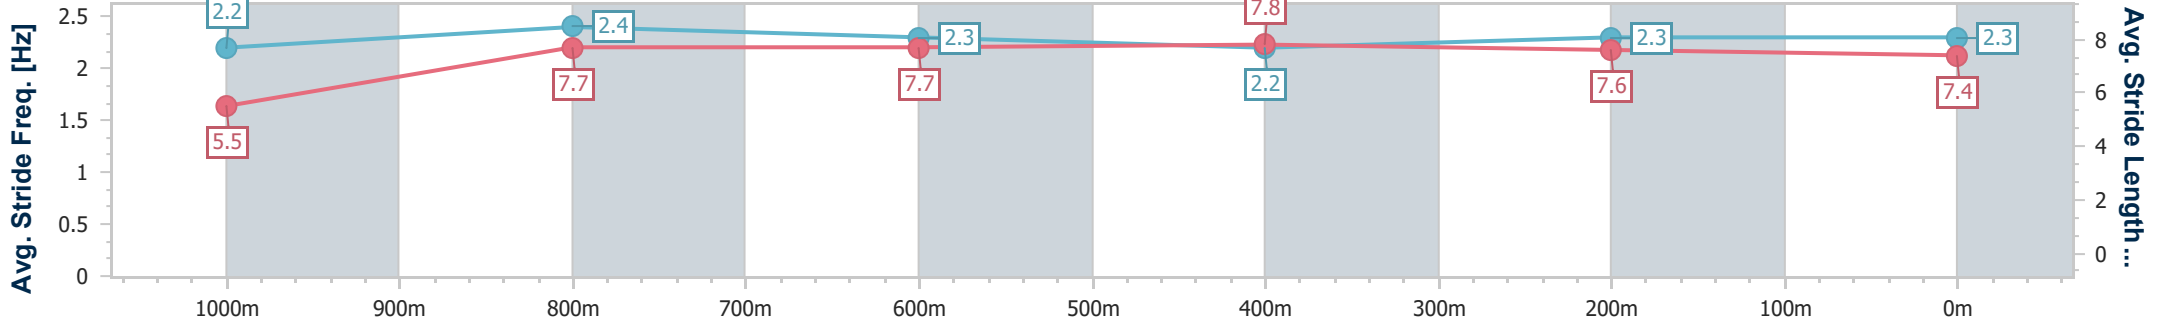

Horse/Jockey Name	Attentive
Final Rank	5
Fastest Section Time (Section)	0:09.10 (Overall)
Top Speed [km/h] (Section)	68.7 (1000m)
Race State	Finished

Doomben QLD Professional
Race 2: TEDDY BEARS PICNIC 3 AUGUST QTIS Two-Year-Old
Maiden Plate - 1110m
26 June 2024 - 12:15
Track Rating: Soft 5, Weather: Fine, Rail Position: +6m Entire

BRISBANE
RACING CLUB

Section	Overall	1000m	800m	600m	400m	200m
Section Times	1:05.48 [5] (0:09.10)	0:56.38 [8] (0:10.63)	0:45.75 [7] (0:10.97)	0:34.78 [8] (0:11.51)	0:23.27 [8] (0:11.30)	0:11.97 [7] (0:11.97)
Average Speed [km/h]	43.6	67.8	65.4	62.5	63.9	60.2
Top Speed [km/h]	63.7	68.7	67.7	64.5	65.0	62.6
Avg. Dist. to Rail [m]	7.2	0.9	0.2	0.4	1.8	1.7
Avg. Stride Freq. [Hz]	2.2	2.4	2.3	2.2	2.3	2.3
Avg. Stride Length [m]	5.5	7.7	7.7	7.8	7.6	7.4

- [ ] Ranking at each section and finish
- -.-.- No data available at this section
- NA No data available