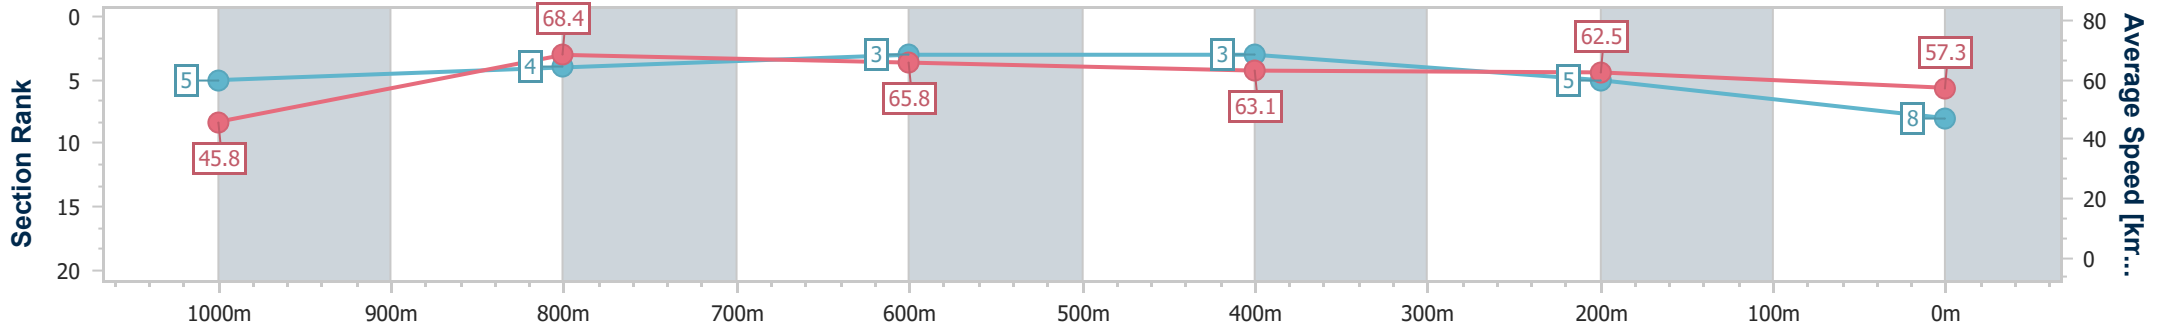

Horse/Jockey Name	Neil
Final Rank	8
Fastest Section Time (Section)	0:08.64 (Overall)
Top Speed [km/h] (Section)	69.5 (1000m)
Race State	Finished

Doomben QLD Professional
Race 2: TEDDY BEARS PICNIC 3 AUGUST QTIS Two-Year-Old
Maiden Plate - 1110m
26 June 2024 - 12:15
Track Rating: Soft 5, Weather: Fine, Rail Position: +6m Entire

BRISBANE
RACING CLUB

Section	Overall	1000m	800m	600m	400m	200m
Section Times	1:05.90 [8] (0:08.64)	0:57.26 [5] (0:10.64)	0:46.62 [4] (0:11.04)	0:35.58 [3] (0:11.50)	0:24.08 [3] (0:11.55)	0:12.53 [5] (0:12.53)
Average Speed [km/h]	45.8	68.4	65.8	63.1	62.5	57.3
Top Speed [km/h]	68.0	69.5	66.6	64.7	63.7	61.4
Avg. Dist. to Rail [m]	9.3	4.8	1.7	0.7	1.2	0.8
Avg. Stride Freq. [Hz]	2.1	2.4	2.3	2.3	2.3	2.2
Avg. Stride Length [m]	5.9	7.9	7.9	7.8	7.7	7.4

- [ ] Ranking at each section and finish
- -.-.-.- No data available at this section
- NA No data available