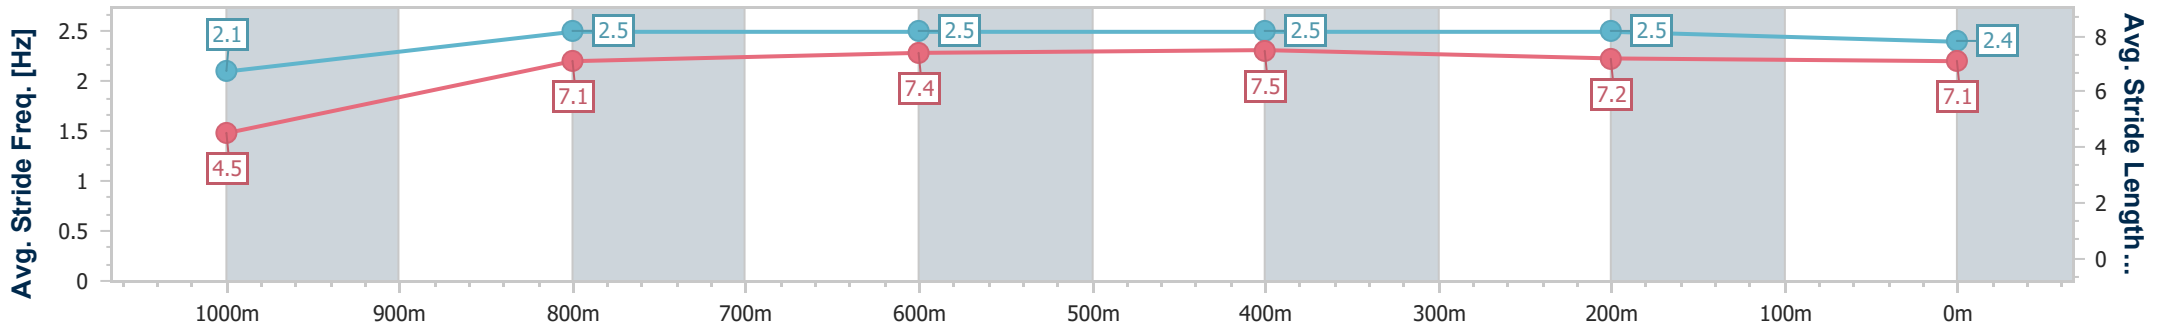

Aquis Park Gold Coast Poly QLD Professional

Race 2: THE TERRIFIC TESS Maiden Handicap - 1050m

29 June 2024 - 13:09

Track Rating: Synthetic, Weather: Fine, Rail Position: True

Section	Overall	1000m	800m	600m	400m	200m
Section Times	1:01.13 [4] (0:05.12)	0:56.01 [3] (0:11.20)	0:44.81 [5] (0:10.83)	0:33.98 [6] (0:10.99)	0:22.99 [6] (0:11.35)	0:11.64 [6] (0:11.64)
Average Speed [km/h]	34.9	64.9	67.5	66.5	63.7	62.3
Top Speed [km/h]	56.7	67.4	67.7	68.8	64.7	64.3
Avg. Dist. to Rail [m]	6.1	3.7	3.1	3.2	2.5	3.3
Avg. Stride Freq. [Hz]	2.1	2.5	2.5	2.5	2.5	2.4
Avg. Stride Length [m]	4.5	7.1	7.4	7.5	7.2	7.1