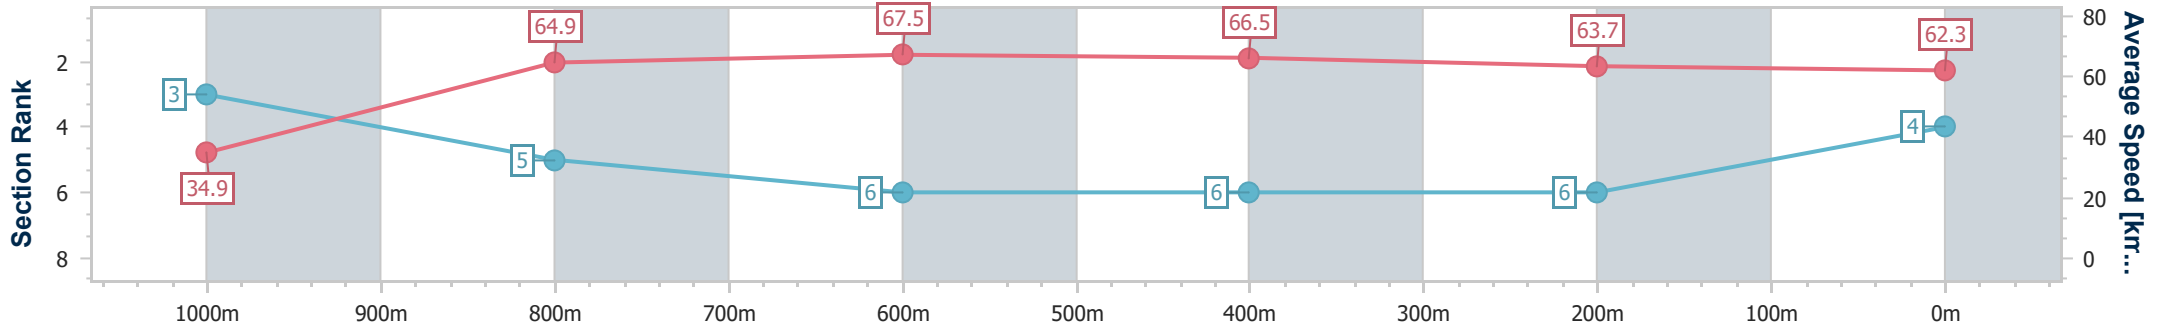

Aquis Park Gold Coast Poly QLD Professional

Race 2: THE TERRIFIC TESS Maiden Handicap - 1050m

29 June 2024 - 13:09

Track Rating: Synthetic, Weather: Fine, Rail Position: True

Section	Overall	1000m	800m	600m	400m	200m
Section Times	1:01.13 [4] (0:05.12)	0:56.01 [3] (0:11.20)	0:44.81 [5] (0:10.83)	0:33.98 [6] (0:10.99)	0:22.99 [6] (0:11.35)	0:11.64 [6] (0:11.64)
Average Speed [km/h]	34.9	64.9	67.5	66.5	63.7	62.3
Top Speed [km/h]	56.7	67.4	67.7	68.8	64.7	64.3
Avg. Dist. to Rail [m]	6.1	3.7	3.1	3.2	2.5	3.3
Avg. Stride Freq. [Hz]	2.1	2.5	2.5	2.5	2.5	2.4
Avg. Stride Length [m]	4.5	7.1	7.4	7.5	7.2	7.1