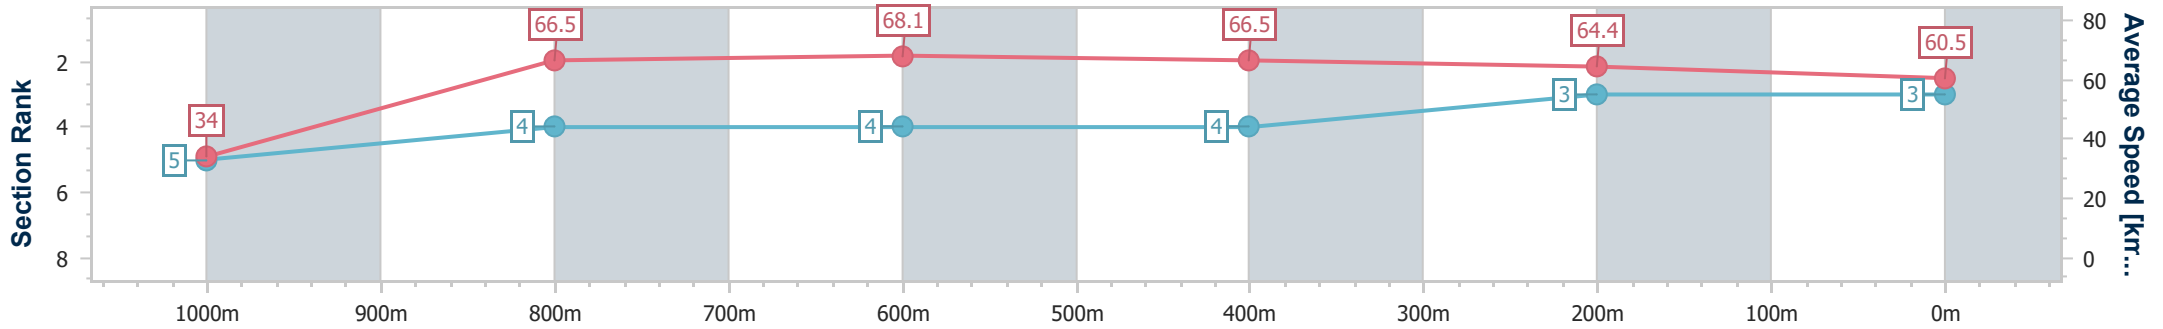

- [] Ranking at each section and finish
- .-.- No data available at this section
- NA No data available

Horse/Jockey Name	Viganotto
Final Rank	4
Fastest Section Time (Section)	0:05.12 (Overall)
Top Speed [km/h] (Section)	68.8 (600m)
Race State	Finished