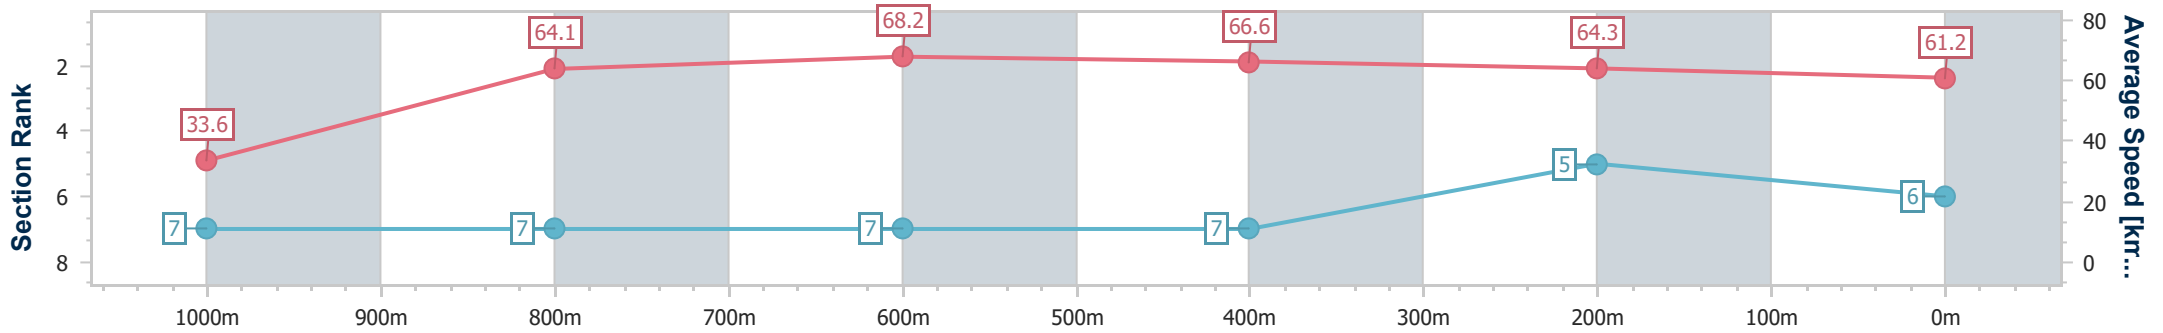

Aquis Park Gold Coast Poly QLD Professional

Race 2: THE TERRIFIC TESS Maiden Handicap - 1050m

29 June 2024 - 13:09

Track Rating: Synthetic, Weather: Fine, Rail Position: True

Section	Overall	1000m	800m	600m	400m	200m
Section Times	1:01.31 [6] (0:05.38)	0:55.93 [7] (0:11.27)	0:44.66 [7] (0:10.60)	0:34.06 [7] (0:10.94)	0:23.12 [7] (0:11.27)	0:11.85 [5] (0:11.85)
Average Speed [km/h]	33.6	64.1	68.2	66.6	64.3	61.2
Top Speed [km/h]	54.6	68.4	69.0	67.6	66.1	63.9
Avg. Dist. to Rail [m]	5.0	2.0	0.6	2.2	5.5	8.4
Avg. Stride Freq. [Hz]	2.2	2.4	2.4	2.4	2.4	2.4
Avg. Stride Length [m]	4.1	7.3	7.8	7.7	7.4	7.2

- [] Ranking at each section and finish
- .-.- No data available at this section
- NA No data available

Horse/Jockey Name	Queen Of The Skies
Final Rank	7
Fastest Section Time (Section)	0:05.33 (Overall)
Top Speed [km/h] (Section)	68.1 (800m)
Race State	Finished