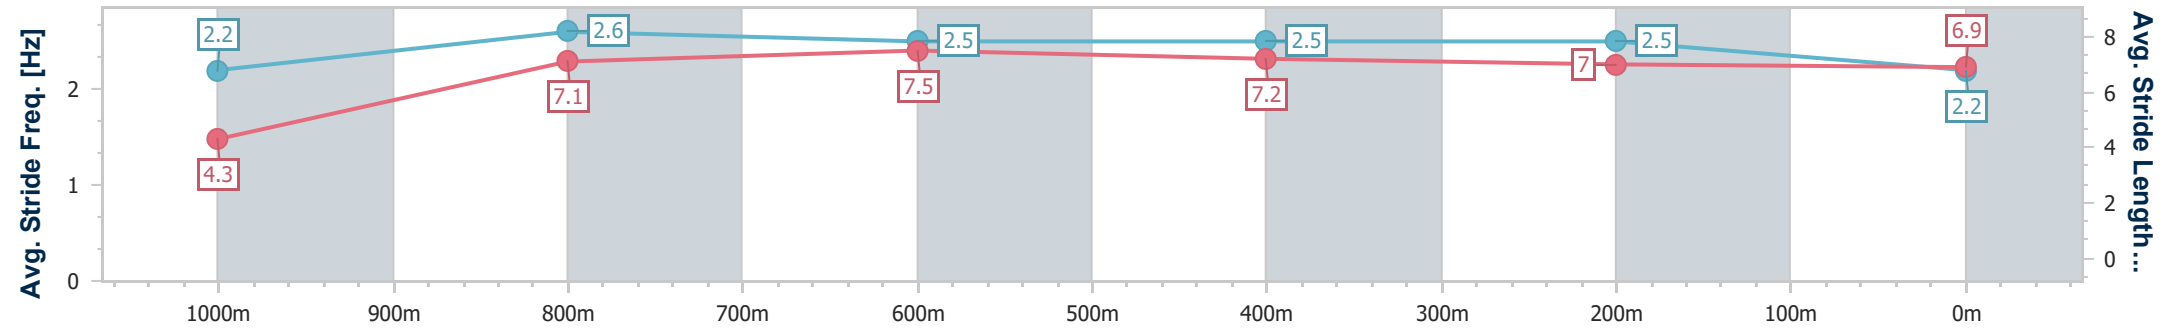

- [] Ranking at each section and finish
- .-.- No data available at this section
- NA No data available

Horse/Jockey Name	Queen Of The Skies
Final Rank	7
Fastest Section Time (Section)	0:05.33 (Overall)
Top Speed [km/h] (Section)	68.1 (800m)
Race State	Finished

Aquis Park Gold Coast Poly QLD Professional

Race 2: THE TERRIFIC TESS Maiden Handicap - 1050m

29 June 2024 - 13:09

Track Rating: Synthetic, Weather: Fine, Rail Position: True

Section	Overall	1000m	800m	600m	400m	200m								
Section Times	1:02.84 [7] (0:05.33)	0:57.51 [6] (0:11.00)	0:46.51 [6] (0:10.63)	0:35.88 [5] (0:11.16)	0:24.72 [5] (0:11.67)	0:13.05 [7] (0:13.05)								
Average Speed [km/h]	33.8	65.3	67.8	64.8	62.1	55.2								
Top Speed [km/h]	56.7	67.9	68.1	67.0	63.1	59.3								
Avg. Dist. to Rail [m]	3.0	1.2	0.7	1.7	1.9	2.7								
Avg. Stride Freq. [Hz]	2.2	2.6	2.5	2.5	2.5	2.2								
Avg. Stride Length [m]	4.3	7.1	7.5	7.2	7.0	6.9								

- [] Ranking at each section and finish
- .-.- No data available at this section
- NA No data available