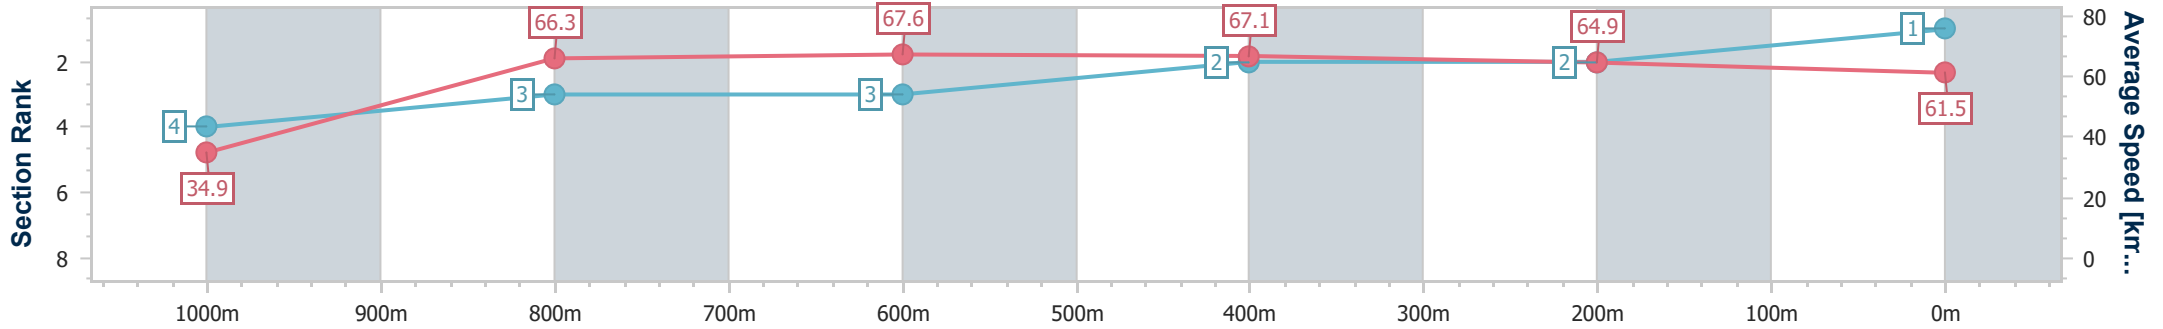

Race 2: THE TERRIFIC TESS Maiden Handicap - 1050m

29 June 2024 - 13:09

Track Rating: Synthetic, Weather: Fine, Rail Position: True

Section	Overall	1000m	800m	600m	400m	200m								
Section Times	1:00.30 [1] (0:05.15)	0:55.15 [4] (0:10.85)	0:44.30 [3] (0:10.61)	0:33.69 [3] (0:10.76)	0:22.93 [2] (0:11.16)	0:11.77 [2]								
Average Speed [km/h]	34.9	66.3	67.6	67.1	64.9	61.5								
Top Speed [km/h]	56.9	69.1	69.0	68.4	65.6	64.7								
Avg. Dist. to Rail [m]	0.6	0.6	0.5	0.6	2.6	5.8								
Avg. Stride Freq. [Hz]	2.0	2.6	2.4	2.4	2.5	2.4								
Avg. Stride Length [m]	4.9	7.2	7.7	7.6	7.4	7.2								