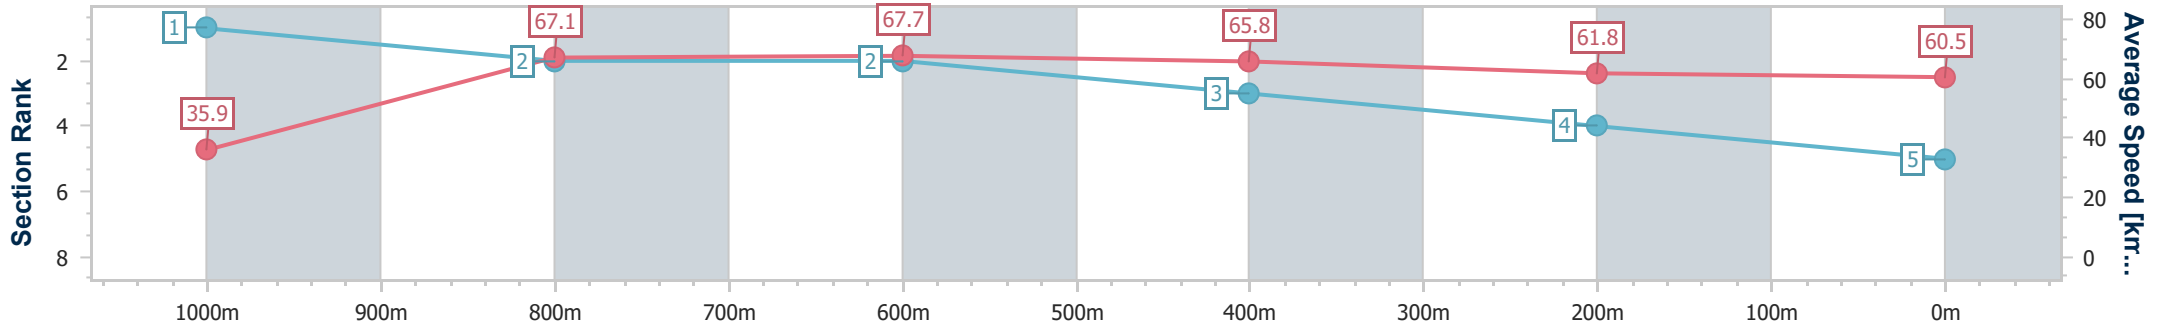

Aquis Park Gold Coast Poly QLD Professional

Race 2: THE TERRIFIC TESS Maiden Handicap - 1050m

29 June 2024 - 13:09

Track Rating: Synthetic, Weather: Fine, Rail Position: True

Section	Overall	1000m	800m	600m	400m	200m
Section Times	1:01.25 [5] (0:05.03)	0:56.22 [1] (0:10.80)	0:45.42 [2] (0:10.73)	0:34.69 [2] (0:11.01)	0:23.68 [3] (0:11.66)	0:12.02 [4]
Average Speed [km/h]	35.9	67.1	67.7	65.8	61.8	60.5
Top Speed [km/h]	56.8	69.6	68.9	67.4	63.0	62.3
Avg. Dist. to Rail [m]	3.8	2.4	2.2	1.3	2.9	6.1
Avg. Stride Freq. [Hz]	2.2	2.7	2.7	2.6	2.5	2.4
Avg. Stride Length [m]	4.6	6.9	7.1	7.0	6.8	6.9