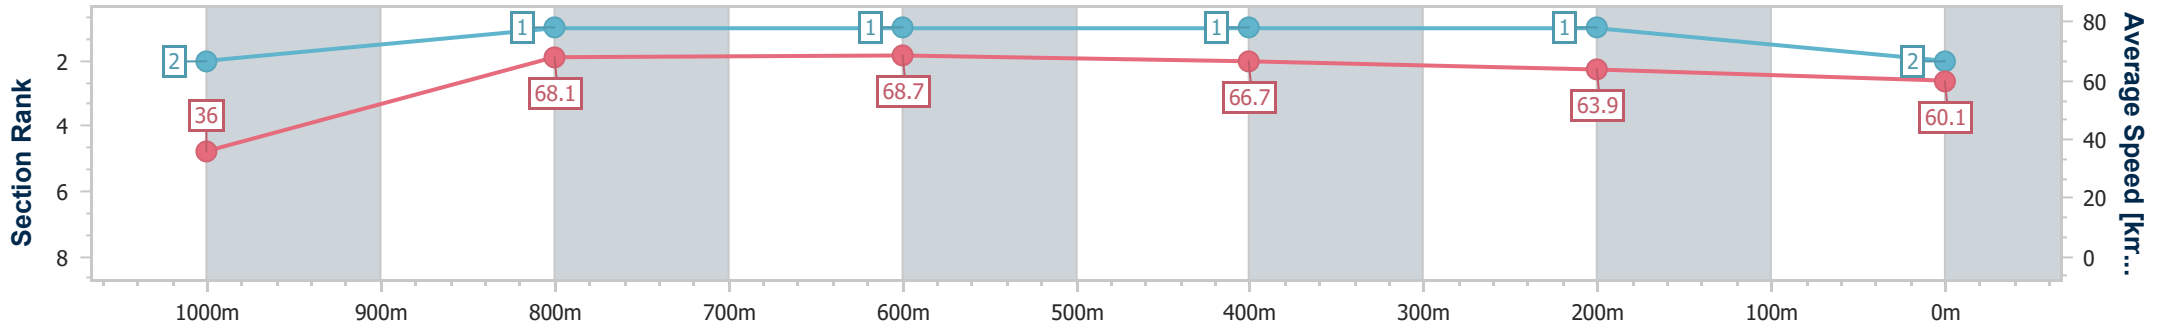

Aquis Park Gold Coast Poly QLD Professional

Race 2: THE TERRIFIC TESS Maiden Handicap - 1050m

29 June 2024 - 13:09

Track Rating: Synthetic, Weather: Fine, Rail Position: True

Section	Overall	1000m	800m	600m	400m	200m
Section Times	1:00.32 [2] (0:05.07)	0:55.25 [2] (0:10.53)	0:44.72 [1] (0:10.52)	0:34.20 [1] (0:10.88)	0:23.32 [1] (0:11.23)	0:12.09 [1] (0:12.09)
Average Speed [km/h]	36.0	68.1	68.7	66.7	63.9	60.1
Top Speed [km/h]	58.5	70.4	70.3	68.7	65.8	65.3
Avg. Dist. to Rail [m]	2.0	1.0	0.7	1.3	0.6	1.2
Avg. Stride Freq. [Hz]	2.2	2.5	2.4	2.4	2.4	2.3
Avg. Stride Length [m]	4.4	7.7	7.8	7.7	7.4	7.3