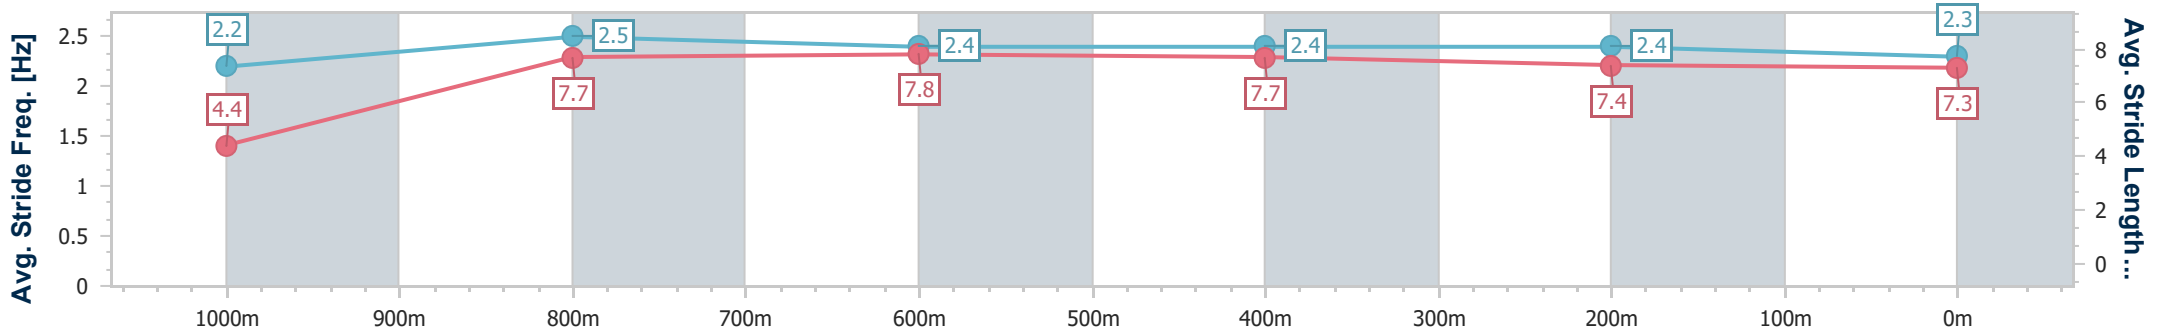

Aquis Park Gold Coast Poly QLD Professional

Race 2: THE TERRIFIC TESS Maiden Handicap - 1050m

29 June 2024 - 13:09

Track Rating: Synthetic, Weather: Fine, Rail Position: True

Section	Overall	1000m	800m	600m	400m	200m
Section Times	1:00.32 [2] (0:05.07)	0:55.25 [2] (0:10.53)	0:44.72 [1] (0:10.52)	0:34.20 [1] (0:10.88)	0:23.32 [1] (0:11.23)	0:12.09 [1] (0:12.09)
Average Speed [km/h]	36.0	68.1	68.7	66.7	63.9	60.1
Top Speed [km/h]	58.5	70.4	70.3	68.7	65.8	65.3
Avg. Dist. to Rail [m]	2.0	1.0	0.7	1.3	0.6	1.2
Avg. Stride Freq. [Hz]	2.2	2.5	2.4	2.4	2.4	2.3
Avg. Stride Length [m]	4.4	7.7	7.8	7.7	7.4	7.3