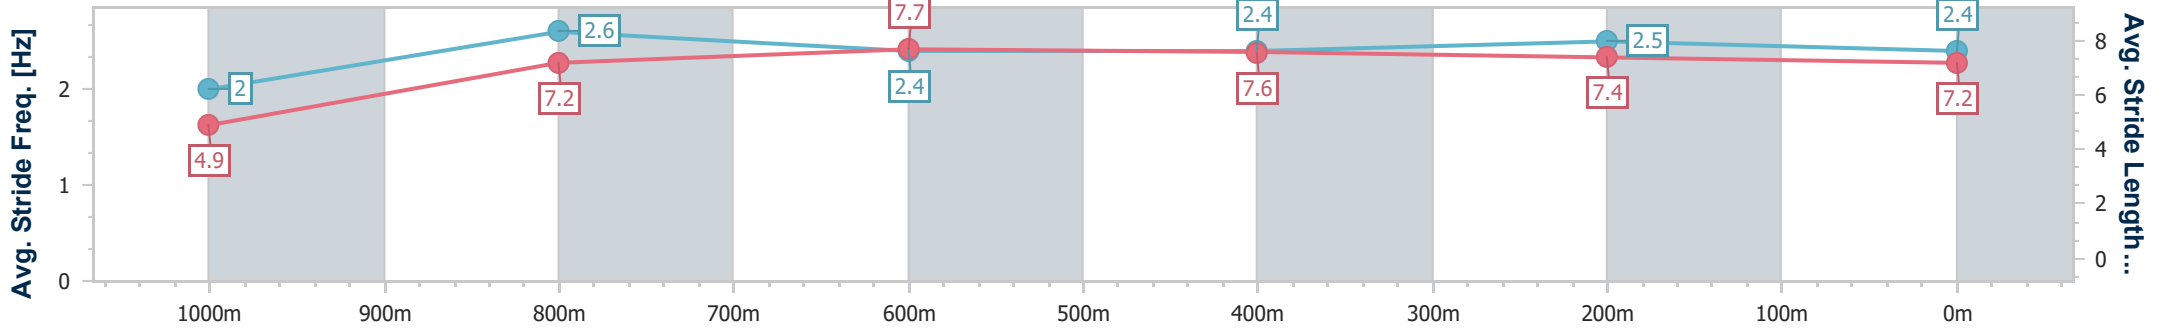

Race 2: THE TERRIFIC TESS Maiden Handicap - 1050m

29 June 2024 - 13:09

Track Rating: Synthetic, Weather: Fine, Rail Position: True

Section	Overall	1000m	800m	600m	400m	200m								
Section Times	1:00.30 [1] (0:05.15)	0:55.15 [4] (0:10.85)	0:44.30 [3] (0:10.61)	0:33.69 [3] (0:10.76)	0:22.93 [2] (0:11.16)	0:11.77 [2]								
Average Speed [km/h]	34.9	66.3	67.6	67.1	64.9	61.5								
Top Speed [km/h]	56.9	69.1	69.0	68.4	65.6	64.7								
Avg. Dist. to Rail [m]	0.6	0.6	0.5	0.6	2.6	5.8								
Avg. Stride Freq. [Hz]	2.0	2.6	2.4	2.4	2.5	2.4								
Avg. Stride Length [m]	4.9	7.2	7.7	7.6	7.4	7.2								