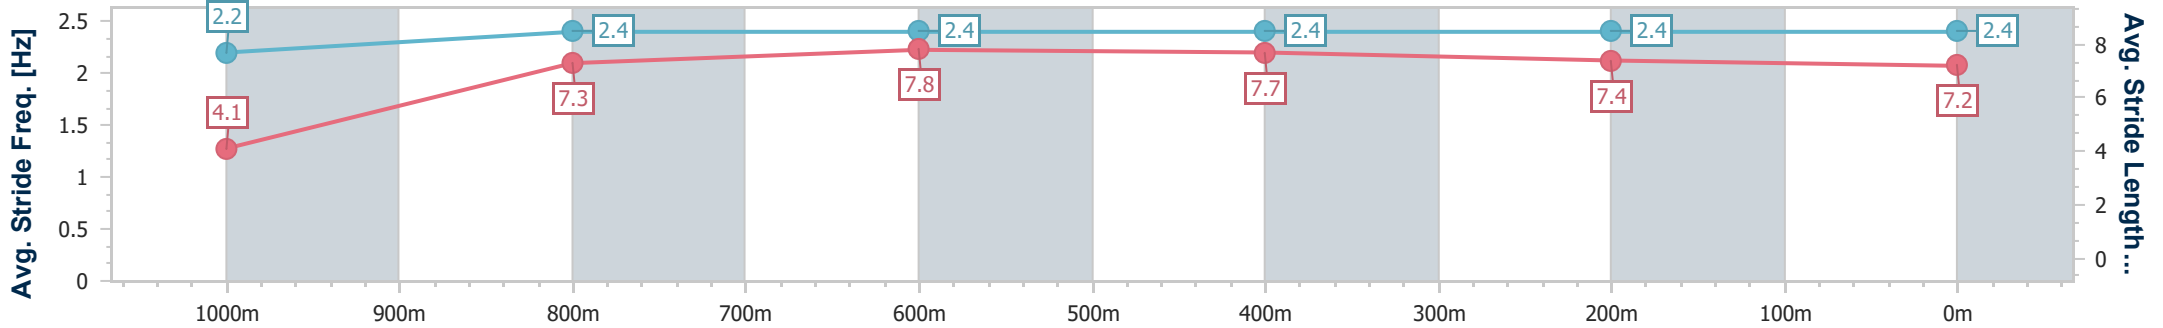

Aquis Park Gold Coast Poly QLD Professional

Race 2: THE TERRIFIC TESS Maiden Handicap - 1050m

29 June 2024 - 13:09

Track Rating: Synthetic, Weather: Fine, Rail Position: True

Section	Overall	1000m	800m	600m	400m	200m
Section Times	1:01.31 [6] (0:05.38)	0:55.93 [7] (0:11.27)	0:44.66 [7] (0:10.60)	0:34.06 [7] (0:10.94)	0:23.12 [7] (0:11.27)	0:11.85 [5] (0:11.85)
Average Speed [km/h]	33.6	64.1	68.2	66.6	64.3	61.2
Top Speed [km/h]	54.6	68.4	69.0	67.6	66.1	63.9
Avg. Dist. to Rail [m]	5.0	2.0	0.6	2.2	5.5	8.4
Avg. Stride Freq. [Hz]	2.2	2.4	2.4	2.4	2.4	2.4
Avg. Stride Length [m]	4.1	7.3	7.8	7.7	7.4	7.2

- [] Ranking at each section and finish
- .-.- No data available at this section
- NA No data available

Horse/Jockey Name	Queen Of The Skies
Final Rank	7
Fastest Section Time (Section)	0:05.33 (Overall)
Top Speed [km/h] (Section)	68.1 (800m)
Race State	Finished