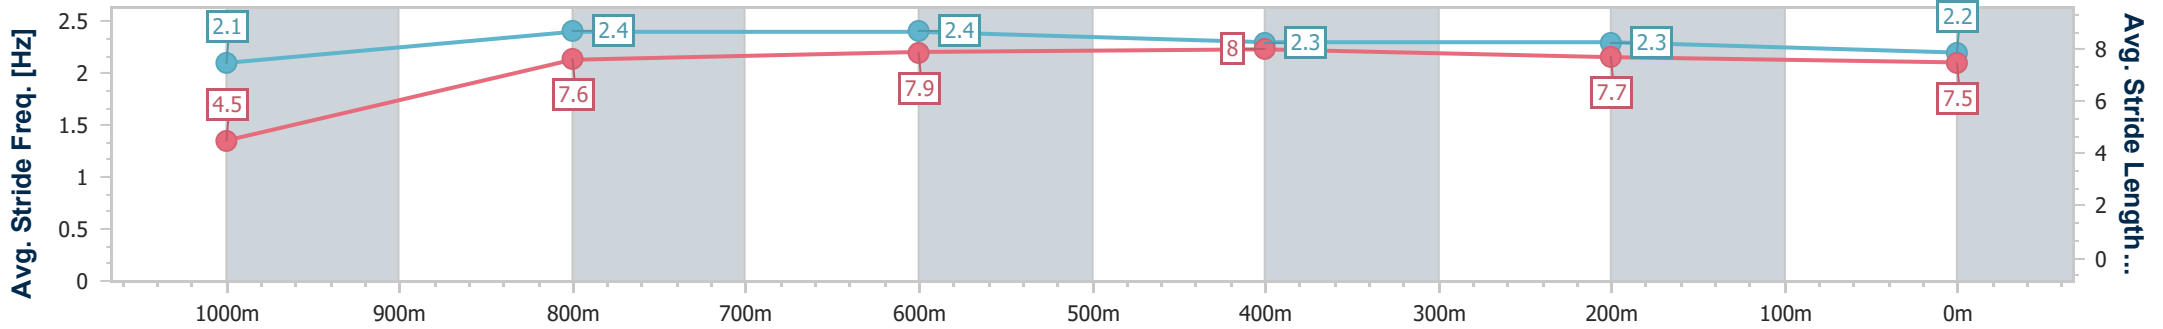

Aquis Park Gold Coast Poly QLD Professional

Race 2: THE TERRIFIC TESS Maiden Handicap - 1050m

29 June 2024 - 13:09

Track Rating: Synthetic, Weather: Fine, Rail Position: True

Section	Overall	1000m	800m	600m	400m	200m
Section Times	1:00.98 [3] (0:05.26)	0:55.72 [5] (0:10.87)	0:44.85 [4] (0:10.66)	0:34.19 [4] (0:10.95)	0:23.24 [4] (0:11.28)	0:11.96 [3] (0:11.96)
Average Speed [km/h]	34.0	66.5	68.1	66.5	64.4	60.5
Top Speed [km/h]	57.4	69.3	69.6	68.0	65.5	63.4
Avg. Dist. to Rail [m]	1.1	0.9	1.9	2.4	4.6	5.8
Avg. Stride Freq. [Hz]	2.1	2.4	2.4	2.3	2.3	2.2
Avg. Stride Length [m]	4.5	7.6	7.9	8.0	7.7	7.5