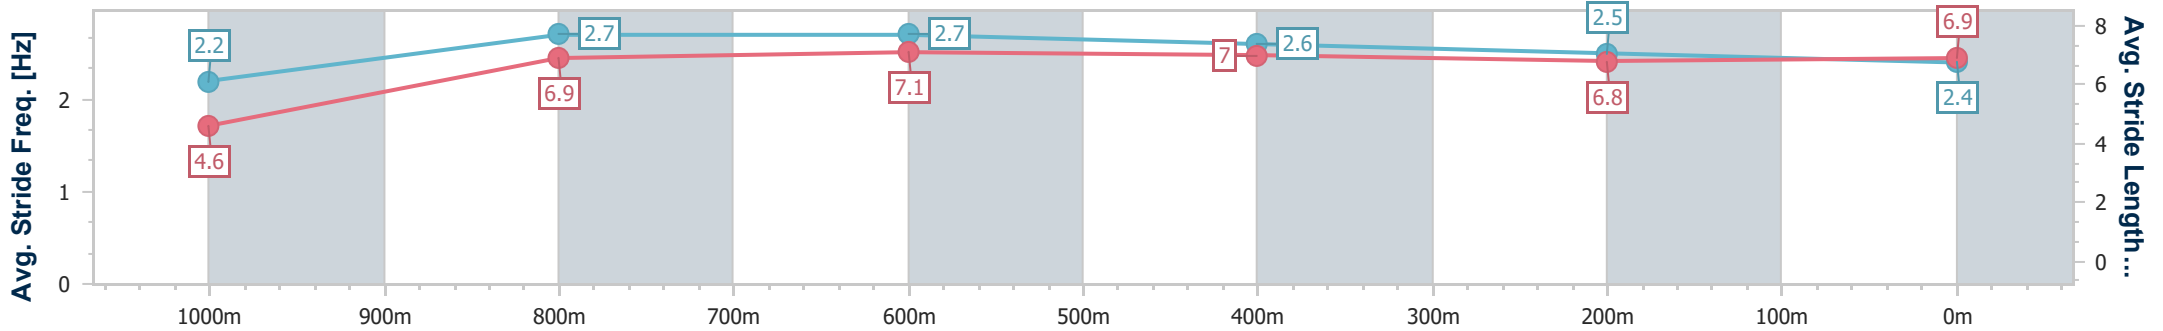

Aquis Park Gold Coast Poly QLD Professional

Race 2: THE TERRIFIC TESS Maiden Handicap - 1050m

29 June 2024 - 13:09

Track Rating: Synthetic, Weather: Fine, Rail Position: True

Section	Overall	1000m	800m	600m	400m	200m
Section Times	1:01.25 [5] (0:05.03)	0:56.22 [1] (0:10.80)	0:45.42 [2] (0:10.73)	0:34.69 [2] (0:11.01)	0:23.68 [3] (0:11.66)	0:12.02 [4]
Average Speed [km/h]	35.9	67.1	67.7	65.8	61.8	60.5
Top Speed [km/h]	56.8	69.6	68.9	67.4	63.0	62.3
Avg. Dist. to Rail [m]	3.8	2.4	2.2	1.3	2.9	6.1
Avg. Stride Freq. [Hz]	2.2	2.7	2.7	2.6	2.5	2.4
Avg. Stride Length [m]	4.6	6.9	7.1	7.0	6.8	6.9