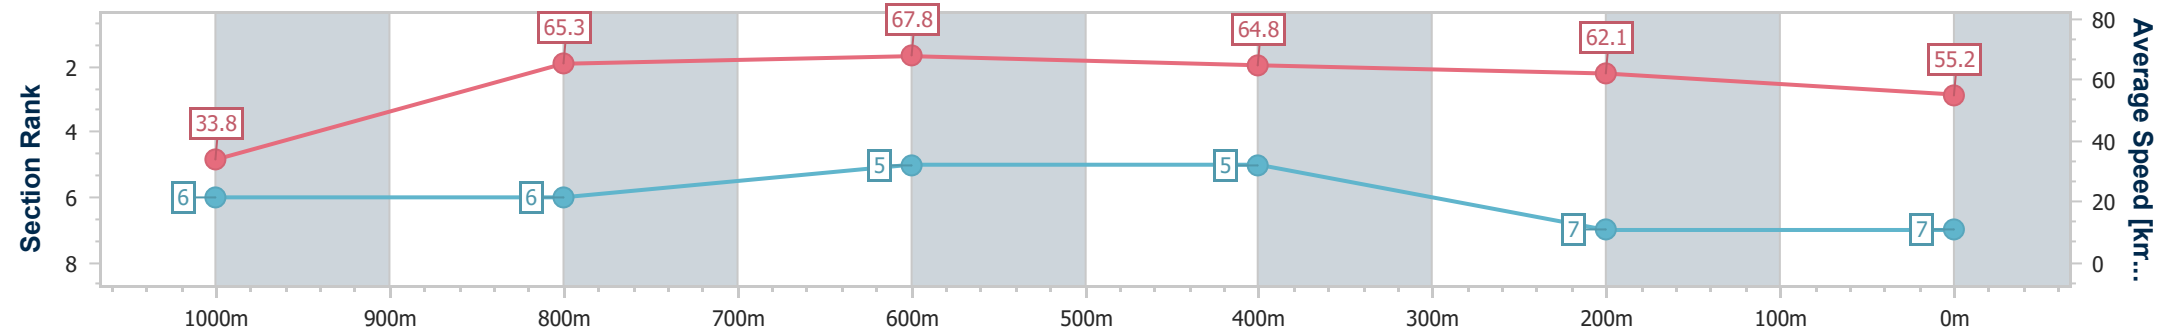

- [] Ranking at each section and finish
- .-.- No data available at this section
- NA No data available

Horse/Jockey Name	Queen Of The Skies
Final Rank	7
Fastest Section Time (Section)	0:05.33 (Overall)
Top Speed [km/h] (Section)	68.1 (800m)
Race State	Finished

Aquis Park Gold Coast Poly QLD Professional

Race 2: THE TERRIFIC TESS Maiden Handicap - 1050m

29 June 2024 - 13:09

Track Rating: Synthetic, Weather: Fine, Rail Position: True

Section	Overall	1000m	800m	600m	400m	200m								
Section Times	1:02.84 [7] (0:05.33)	0:57.51 [6] (0:11.00)	0:46.51 [6] (0:10.63)	0:35.88 [5] (0:11.16)	0:24.72 [5] (0:11.67)	0:13.05 [7] (0:13.05)								
Average Speed [km/h]	33.8	65.3	67.8	64.8	62.1	55.2								
Top Speed [km/h]	56.7	67.9	68.1	67.0	63.1	59.3								
Avg. Dist. to Rail [m]	3.0	1.2	0.7	1.7	1.9	2.7								
Avg. Stride Freq. [Hz]	2.2	2.6	2.5	2.5	2.5	2.2								
Avg. Stride Length [m]	4.3	7.1	7.5	7.2	7.0	6.9								

- [] Ranking at each section and finish
- .-.- No data available at this section
- NA No data available