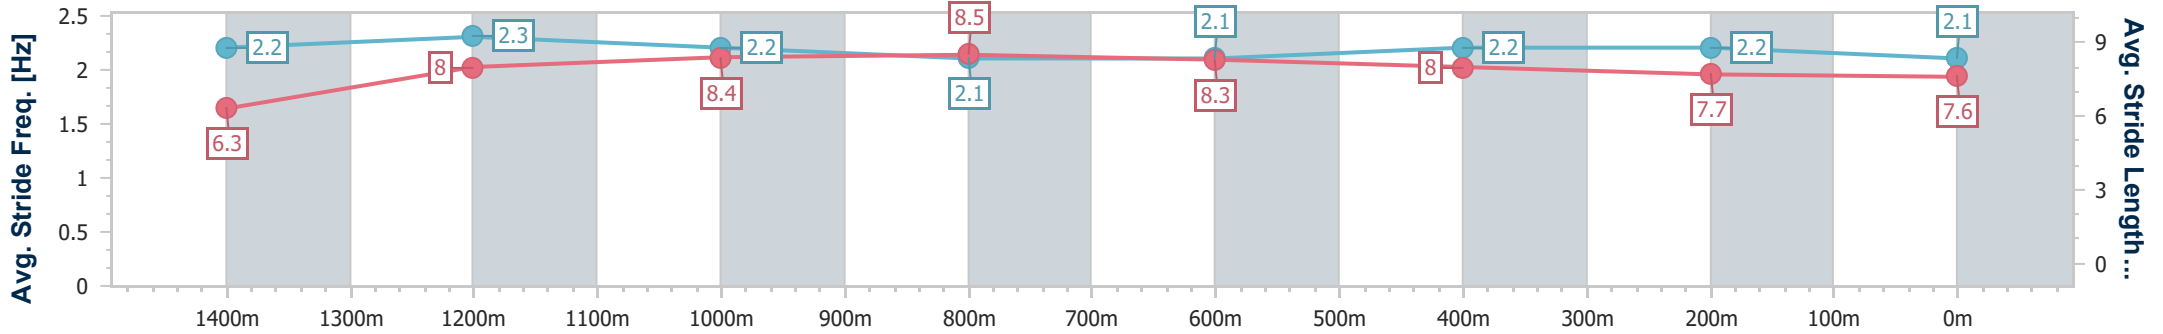

- [ ] Ranking at each section and finish
- .-.- No data available at this section
- NA No data available

Horse/Jockey Name	This'llbetheone
Final Rank	5
Fastest Section Time (Section)	0:10.14 (Overall)
Top Speed [km/h] (Section)	67.2 (1400m)
Race State	Finished

Aquis Park Gold Coast Poly QLD Professional  
Race 5: QUEEN JEBBIE BENCHMARK 75 Handicap - 1540m

29 June 2024 - 15:04

Track Rating: Synthetic, Weather: Fine, Rail Position: True

Section	Overall	1400m	1200m	1000m	800m	600m	400m	200m
Section Times	1:31.39 [5] (0:10.14)	1:21.25 [1] (0:11.21)	1:10.04 [5] (0:10.89)	0:59.15 [5] (0:11.26)	0:47.89 [4] (0:11.64)	0:36.25 [3] (0:11.80)	0:24.45 [3] (0:12.05)	0:12.40 [4] (0:12.40)
Average Speed [km/h]	49.8	66.0	66.2	64.3	62.8	62.2	60.4	58.2
Top Speed [km/h]	65.4	67.2	66.5	65.3	63.5	62.8	61.2	60.0
Avg. Dist. to Rail [m]	7.7	4.0	3.0	2.3	2.7	3.4	5.3	5.3
Avg. Stride Freq. [Hz]	2.2	2.3	2.2	2.1	2.1	2.2	2.2	2.1
Avg. Stride Length [m]	6.3	8.0	8.4	8.5	8.3	8.0	7.7	7.6