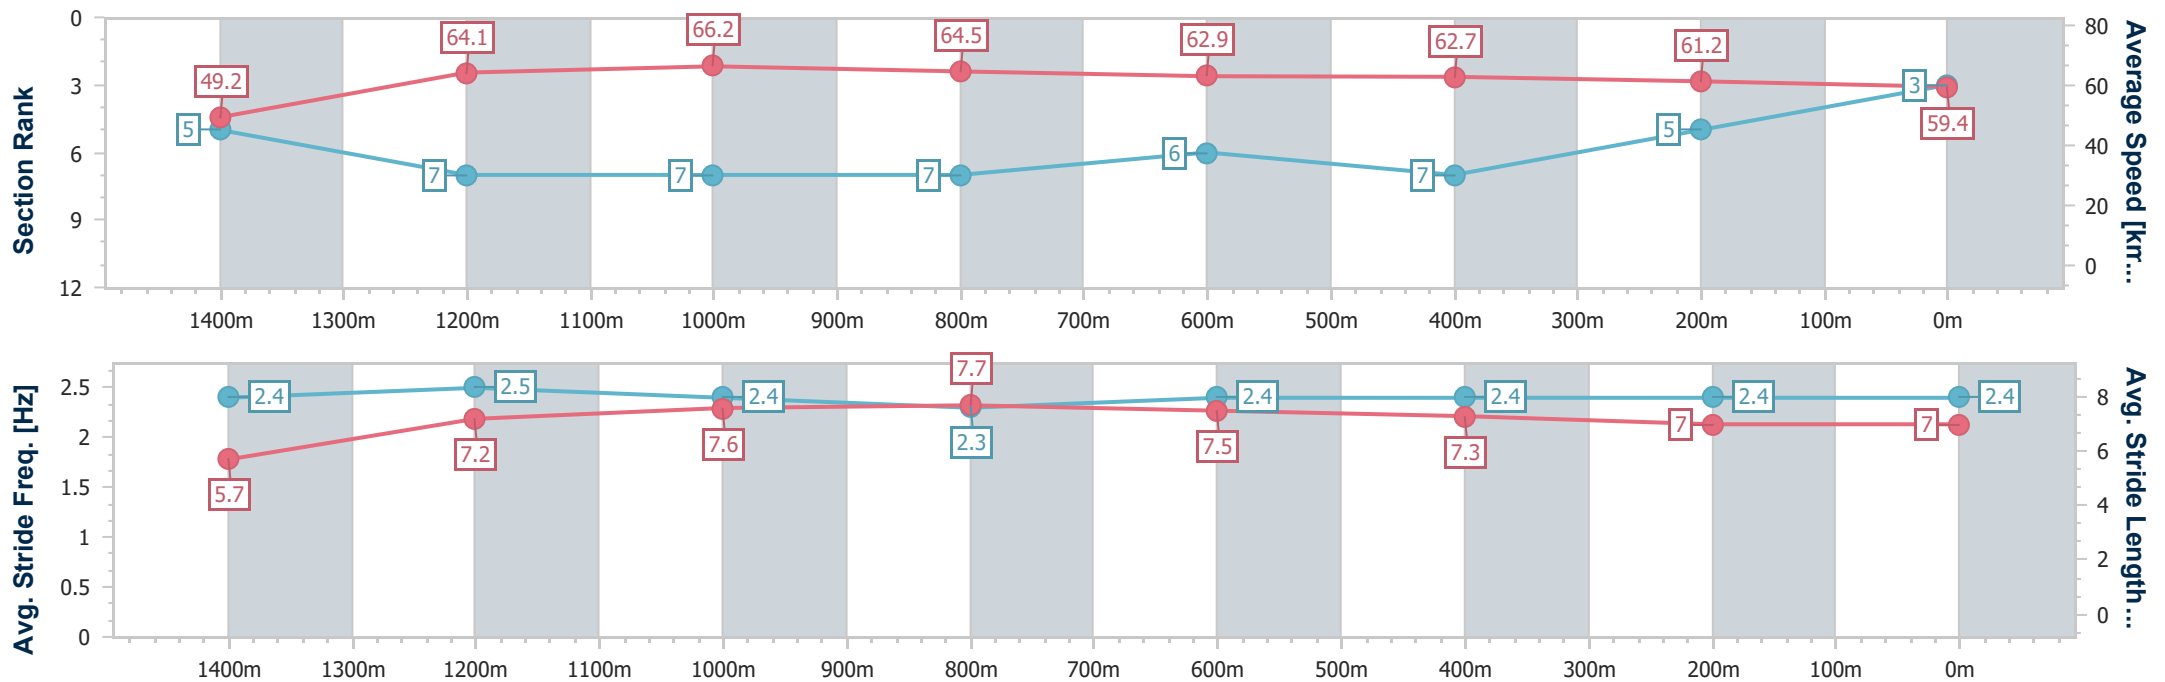

Horse/Jockey Name	Jovita
Final Rank	3
Fastest Section Time (Section)	0:10.24 (Overall)
Top Speed [km/h] (Section)	67.7 (1200m)
Race State	Finished

Aquis Park Gold Coast Poly QLD Professional
Race 5: QUEEN JEBBIE BENCHMARK 75 Handicap - 1540m

29 June 2024 - 15:04

Track Rating: Synthetic, Weather: Fine, Rail Position: True

Section	Overall	1400m	1200m	1000m	800m	600m	400m	200m
Section Times	1:31.21 [3] (0:10.24)	1:20.97 [5] (0:11.50)	1:09.47 [7] (0:10.89)	0:58.58 [7] (0:11.23)	0:47.35 [7] (0:11.54)	0:35.81 [6] (0:11.69)	0:24.12 [7] (0:11.94)	0:12.18 [5] (0:12.18)
Average Speed [km/h]	49.2	64.1	66.2	64.5	62.9	62.7	61.2	59.4
Top Speed [km/h]	63.1	66.6	67.7	65.8	64.7	64.5	62.2	61.2
Avg. Dist. to Rail [m]	3.8	3.1	3.4	2.1	2.2	3.3	6.9	8.0
Avg. Stride Freq. [Hz]	2.4	2.5	2.4	2.3	2.4	2.4	2.4	2.4
Avg. Stride Length [m]	5.7	7.2	7.6	7.7	7.5	7.3	7.0	7.0

- [ ] Ranking at each section and finish
- -.-.- No data available at this section
- NA No data available