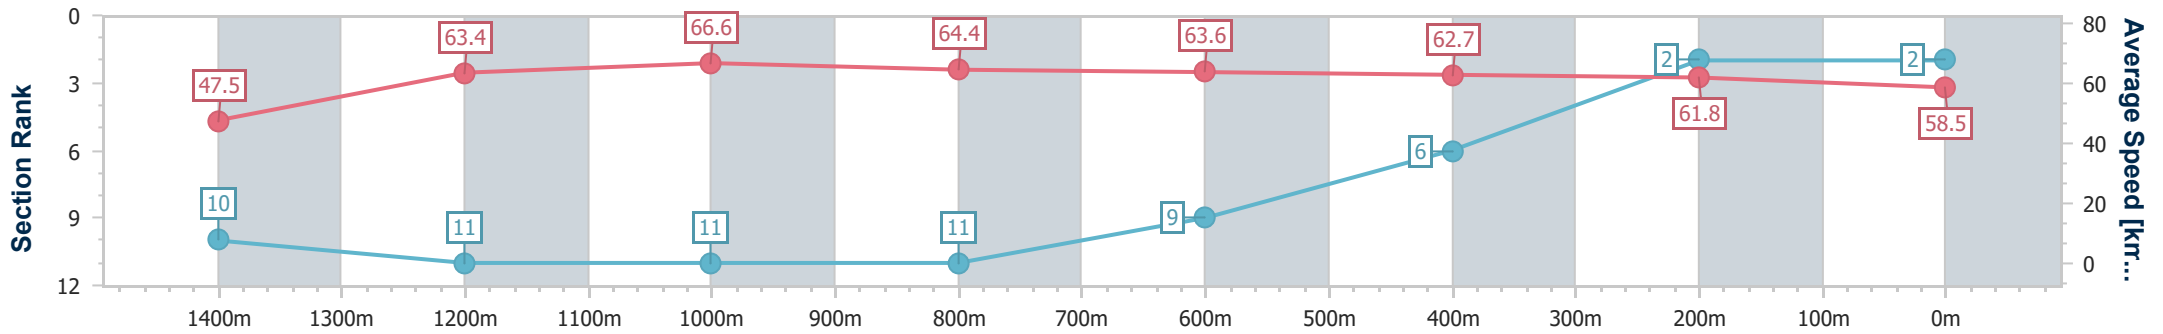

Horse/Jockey Name	Pernell
Final Rank	2
Fastest Section Time (Section)	0:10.61 (Overall)
Top Speed [km/h] (Section)	68.0 (1200m)
Race State	Finished

Aquis Park Gold Coast Poly QLD Professional
Race 5: QUEEN JEBBIE BENCHMARK 75 Handicap - 1540m

29 June 2024 - 15:04

Track Rating: Synthetic, Weather: Fine, Rail Position: True

Section	Overall	1400m	1200m	1000m	800m	600m	400m	200m
Section Times	1:31.13 [2] (0:10.61)	1:20.52 [10] (0:11.58)	1:08.94 [11] (0:10.81)	0:58.13 [11] (0:11.20)	0:46.93 [11] (0:11.40)	0:35.53 [9] (0:11.47)	0:24.06 [6] (0:11.69)	0:12.37 [2] (0:12.37)
Average Speed [km/h]	47.5	63.4	66.6	64.4	63.6	62.7	61.8	58.5
Top Speed [km/h]	62.6	66.7	68.0	65.8	65.4	65.8	63.0	60.9
Avg. Dist. to Rail [m]	4.6	2.1	0.4	0.6	1.2	0.5	2.6	1.9
Avg. Stride Freq. [Hz]	2.2	2.3	2.3	2.2	2.2	2.2	2.3	2.2
Avg. Stride Length [m]	5.9	7.6	8.1	8.0	7.9	7.8	7.4	7.3

- [ ] Ranking at each section and finish
- -.-.- No data available at this section
- NA No data available