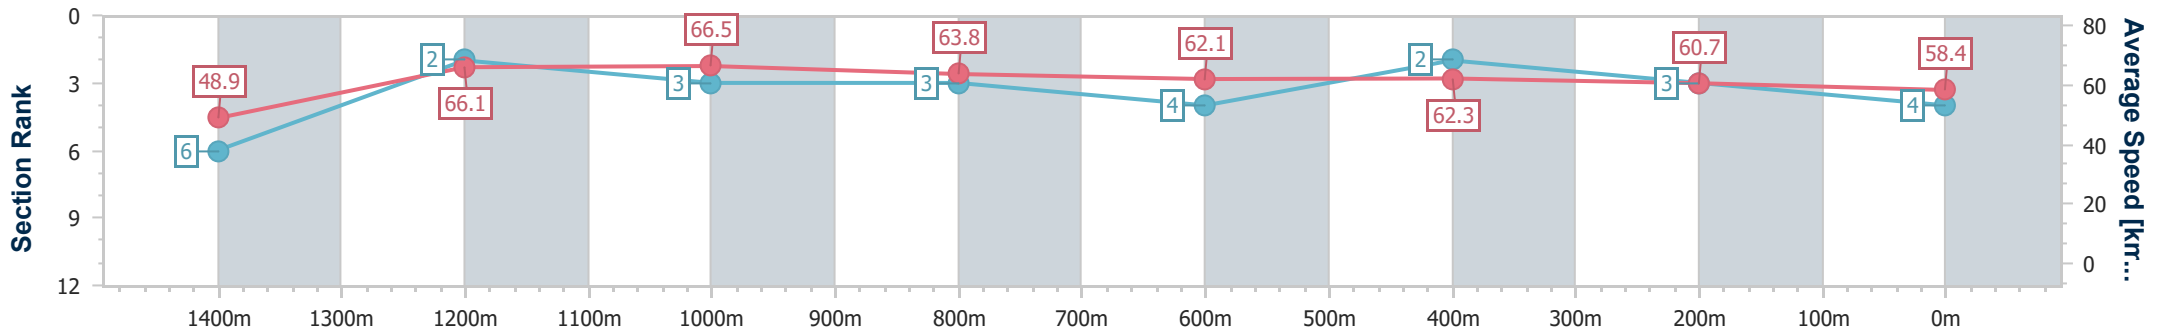

Horse/Jockey Name	Early Thoughts
Final Rank	4
Fastest Section Time (Section)	0:10.27 (Overall)
Top Speed [km/h] (Section)	68.5 (1200m)
Race State	Finished

Aquis Park Gold Coast Poly QLD Professional
Race 5: QUEEN JEBBIE BENCHMARK 75 Handicap - 1540m

29 June 2024 - 15:04

Track Rating: Synthetic, Weather: Fine, Rail Position: True

Section	Overall	1400m	1200m	1000m	800m	600m	400m	200m
Section Times	1:31.25 [4] (0:10.27)	1:20.98 [6] (0:10.97)	1:10.01 [2] (0:10.86)	0:59.15 [3] (0:11.32)	0:47.83 [3] (0:11.77)	0:36.06 [4] (0:11.73)	0:24.33 [2] (0:11.98)	0:12.35 [3]
Average Speed [km/h]	48.9	66.1	66.5	63.8	62.1	62.3	60.7	58.4
Top Speed [km/h]	63.9	68.2	68.5	64.9	63.1	63.3	61.1	60.8
Avg. Dist. to Rail [m]	1.4	1.1	2.2	2.2	2.7	3.2	2.6	1.5
Avg. Stride Freq. [Hz]	2.3	2.4	2.3	2.2	2.2	2.2	2.2	2.2
Avg. Stride Length [m]	5.8	7.6	8.0	7.9	7.8	7.8	7.6	7.5

- [ ] Ranking at each section and finish
- -.-.- No data available at this section
- NA No data available