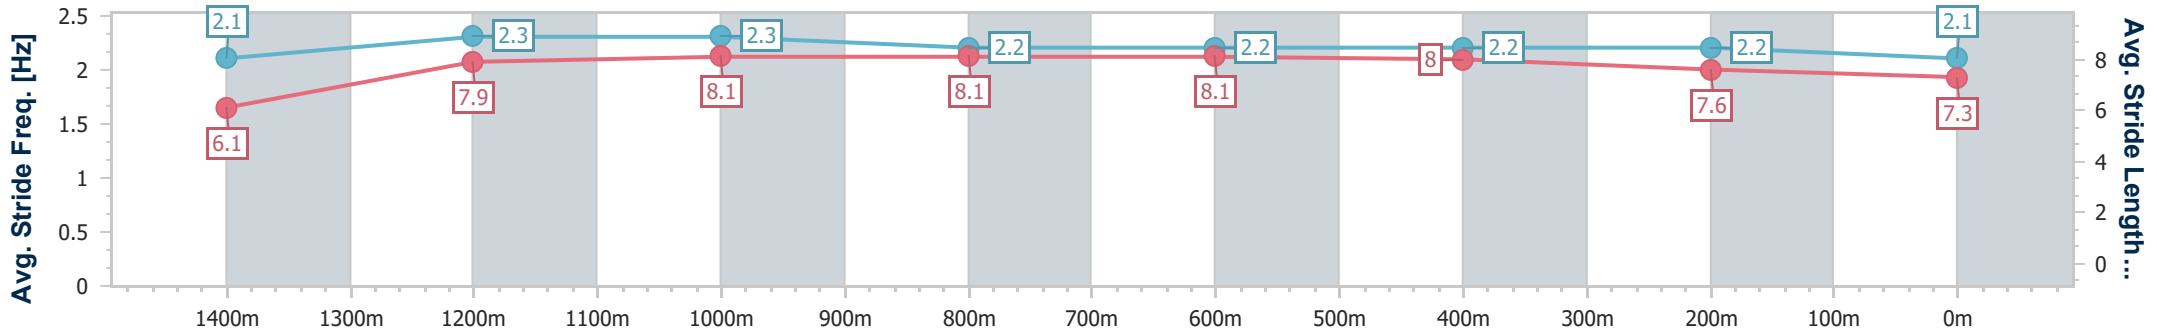

Aquis Park Gold Coast Poly QLD Professional  
Race 5: QUEEN JEBBIE BENCHMARK 75 Handicap - 1540m

29 June 2024 - 15:04

Track Rating: Synthetic, Weather: Fine, Rail Position: True

Section	Overall	1400m	1200m	1000m	800m	600m	400m	200m
Section Times	1:32.28 [9] (0:10.32)	1:21.96 [7] (0:10.99)	1:10.97 [4] (0:10.87)	1:00.10 [4] (0:11.38)	0:48.72 [5] (0:11.66)	0:37.06 [5] (0:11.73)	0:25.33 [4] (0:12.40)	0:12.93 [9] (0:12.93)
Average Speed [km/h]	48.9	65.2	66.2	63.3	61.9	61.3	58.0	55.9
Top Speed [km/h]	65.5	67.3	68.3	65.2	63.6	63.0	59.1	57.5
Avg. Dist. to Rail [m]	0.7	0.8	0.5	0.9	0.6	0.7	0.4	0.8
Avg. Stride Freq. [Hz]	2.3	2.5	2.5	2.4	2.4	2.5	2.4	2.4
Avg. Stride Length [m]	6.0	7.2	7.4	7.2	7.1	6.9	6.6	6.6

- [ ] Ranking at each section and finish
- .-.- No data available at this section
- NA No data available

Horse/Jockey Name	Kordia
Final Rank	10
Fastest Section Time (Section)	0:10.68 (Overall)
Top Speed [km/h] (Section)	67.7 (1200m)
Race State	Finished

Aquis Park Gold Coast Poly QLD Professional  
Race 5: QUEEN JEBBIE BENCHMARK 75 Handicap - 1540m

29 June 2024 - 15:04

Track Rating: Synthetic, Weather: Fine, Rail Position: True

Section	Overall	1400m	1200m	1000m	800m	600m	400m	200m
Section Times	1:32.47 [10] (0:10.68)	1:21.79 [11] (0:11.47)	1:10.32 [10] (0:10.76)	0:59.56 [10] (0:11.18)	0:48.38 [10] (0:11.56)	0:36.82 [10] (0:11.56)	0:25.26 [9] (0:12.15)	0:13.11 [10] (0:13.11)
Average Speed [km/h]	47.3	64.3	66.8	65.0	63.2	63.5	60.3	55.2
Top Speed [km/h]	63.4	67.1	67.7	66.6	64.7	65.4	61.7	58.9
Avg. Dist. to Rail [m]	9.2	3.2	3.3	2.7	2.7	3.9	8.5	8.7
Avg. Stride Freq. [Hz]	2.1	2.3	2.3	2.2	2.2	2.2	2.2	2.1
Avg. Stride Length [m]	6.1	7.9	8.1	8.1	8.1	8.0	7.6	7.3