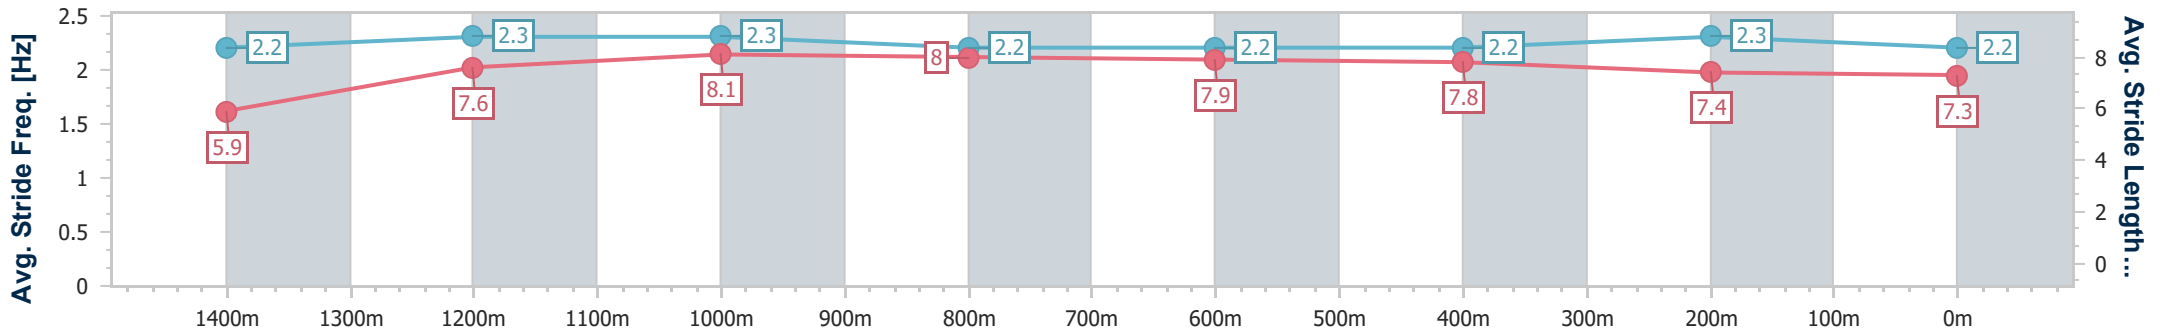

Horse/Jockey Name	Pernell
Final Rank	2
Fastest Section Time (Section)	0:10.61 (Overall)
Top Speed [km/h] (Section)	68.0 (1200m)
Race State	Finished

Aquis Park Gold Coast Poly QLD Professional
Race 5: QUEEN JEBBIE BENCHMARK 75 Handicap - 1540m

29 June 2024 - 15:04

Track Rating: Synthetic, Weather: Fine, Rail Position: True

Section	Overall	1400m	1200m	1000m	800m	600m	400m	200m
Section Times	1:31.13 [2] (0:10.61)	1:20.52 [10] (0:11.58)	1:08.94 [11] (0:10.81)	0:58.13 [11] (0:11.20)	0:46.93 [11] (0:11.40)	0:35.53 [9] (0:11.47)	0:24.06 [6] (0:11.69)	0:12.37 [2] (0:12.37)
Average Speed [km/h]	47.5	63.4	66.6	64.4	63.6	62.7	61.8	58.5
Top Speed [km/h]	62.6	66.7	68.0	65.8	65.4	65.8	63.0	60.9
Avg. Dist. to Rail [m]	4.6	2.1	0.4	0.6	1.2	0.5	2.6	1.9
Avg. Stride Freq. [Hz]	2.2	2.3	2.3	2.2	2.2	2.2	2.3	2.2
Avg. Stride Length [m]	5.9	7.6	8.1	8.0	7.9	7.8	7.4	7.3

- [ ] Ranking at each section and finish
- -.-.- No data available at this section
- NA No data available