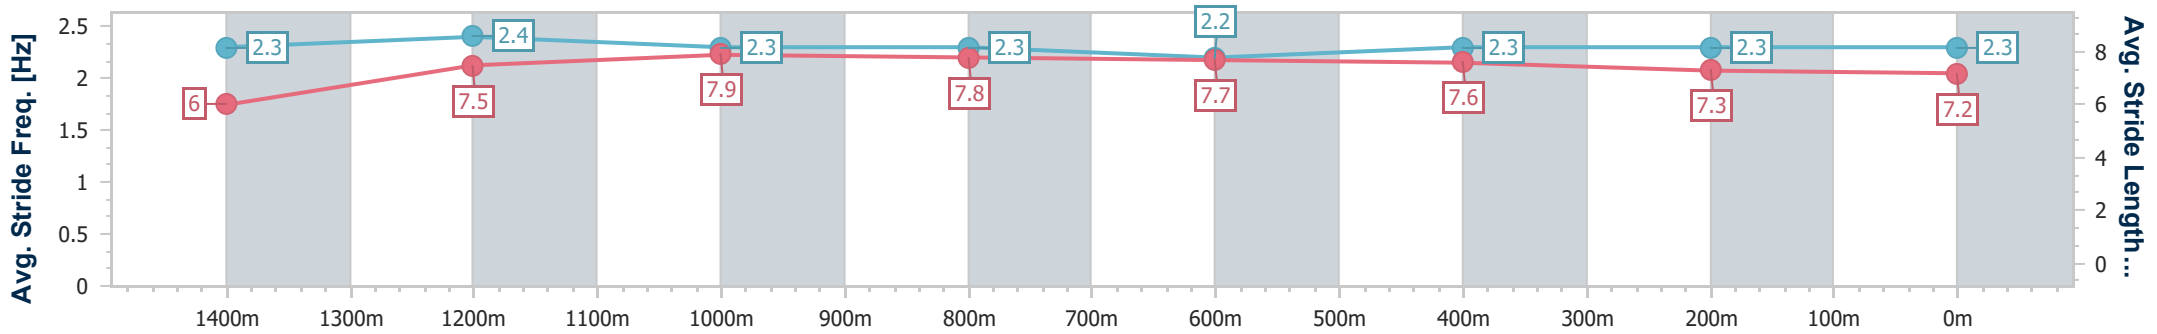

- [ ] Ranking at each section and finish
- .-.- No data available at this section
- NA No data available

Horse/Jockey Name	Silver Warrior
Final Rank	7
Fastest Section Time (Section)	0:10.23 (Overall)
Top Speed [km/h] (Section)	67.1 (1200m)
Race State	Finished

Aquis Park Gold Coast Poly QLD Professional  
Race 5: QUEEN JEBBIE BENCHMARK 75 Handicap - 1540m

29 June 2024 - 15:04

Track Rating: Synthetic, Weather: Fine, Rail Position: True

Section	Overall	1400m	1200m	1000m	800m	600m	400m	200m
Section Times	1:31.49 [7] (0:10.23)	1:21.26 [4] (0:11.27)	1:09.99 [6] (0:10.93)	0:59.06 [6] (0:11.34)	0:47.72 [6] (0:11.69)	0:36.03 [8] (0:11.75)	0:24.28 [10] (0:11.96)	0:12.32 [6] (0:12.32)
Average Speed [km/h]	49.4	64.6	65.8	63.9	61.6	61.9	60.6	58.7
Top Speed [km/h]	65.2	66.4	67.1	65.0	63.2	63.7	61.8	60.8
Avg. Dist. to Rail [m]	2.7	1.6	1.3	1.2	0.8	1.5	4.5	3.8
Avg. Stride Freq. [Hz]	2.3	2.4	2.3	2.3	2.2	2.3	2.3	2.3
Avg. Stride Length [m]	6.0	7.5	7.9	7.8	7.7	7.6	7.3	7.2