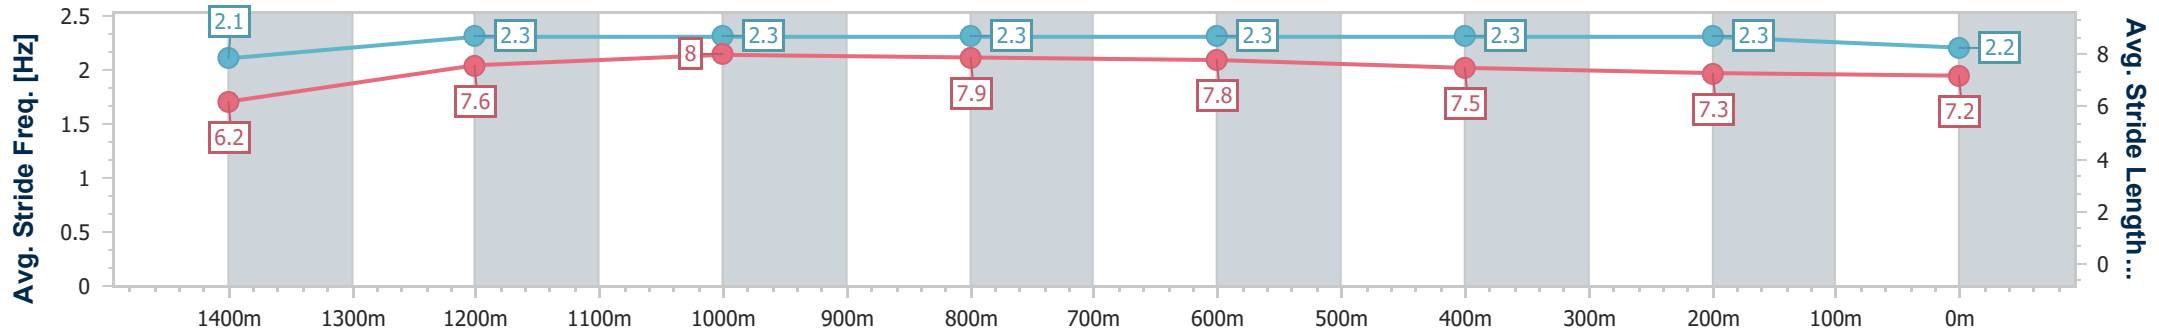

Aquis Park Gold Coast Poly QLD Professional  
Race 5: QUEEN JEBBIE BENCHMARK 75 Handicap - 1540m

29 June 2024 - 15:04

Track Rating: Synthetic, Weather: Fine, Rail Position: True

Section	Overall	1400m	1200m	1000m	800m	600m	400m	200m
Section Times	1:31.49 [7] (0:10.23)	1:21.26 [4] (0:11.27)	1:09.99 [6] (0:10.93)	0:59.06 [6] (0:11.34)	0:47.72 [6] (0:11.69)	0:36.03 [8] (0:11.75)	0:24.28 [10] (0:11.96)	0:12.32 [6] (0:12.32)
Average Speed [km/h]	49.4	64.6	65.8	63.9	61.6	61.9	60.6	58.7
Top Speed [km/h]	65.2	66.4	67.1	65.0	63.2	63.7	61.8	60.8
Avg. Dist. to Rail [m]	2.7	1.6	1.3	1.2	0.8	1.5	4.5	3.8
Avg. Stride Freq. [Hz]	2.3	2.4	2.3	2.3	2.2	2.3	2.3	2.3
Avg. Stride Length [m]	6.0	7.5	7.9	7.8	7.7	7.6	7.3	7.2

- [ ] Ranking at each section and finish
- .-.- No data available at this section
- NA No data available

Horse/Jockey Name	Redente Choice
Final Rank	8
Fastest Section Time (Section)	0:10.42 (Overall)
Top Speed [km/h] (Section)	68.0 (1200m)
Race State	Finished

Aquis Park Gold Coast Poly QLD Professional  
Race 5: QUEEN JEBBIE BENCHMARK 75 Handicap - 1540m

29 June 2024 - 15:04

Track Rating: Synthetic, Weather: Fine, Rail Position: True

Section	Overall	1400m	1200m	1000m	800m	600m	400m	200m
Section Times	1:31.63 [8] (0:10.42)	1:21.21 [9] (0:11.49)	1:09.72 [9] (0:10.80)	0:58.92 [8] (0:11.20)	0:47.72 [8] (0:11.54)	0:36.18 [7] (0:11.67)	0:24.51 [8] (0:12.11)	0:12.40 [7] (0:12.40)
Average Speed [km/h]	48.6	64.0	66.7	64.9	63.6	62.7	60.3	58.4
Top Speed [km/h]	63.3	67.5	68.0	66.1	65.4	64.6	61.1	60.4
Avg. Dist. to Rail [m]	9.1	3.2	3.5	3.0	3.1	3.4	6.9	7.3
Avg. Stride Freq. [Hz]	2.1	2.3	2.3	2.3	2.3	2.3	2.3	2.2
Avg. Stride Length [m]	6.2	7.6	8.0	7.9	7.8	7.5	7.3	7.2