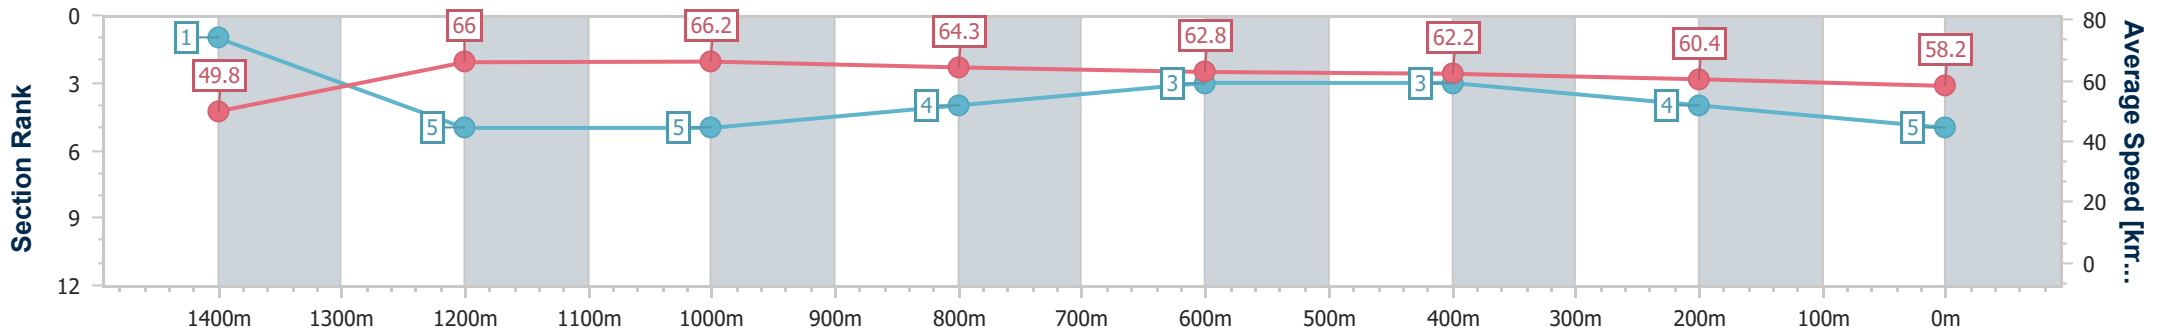

Horse/Jockey Name	This'llbetheone
Final Rank	5
Fastest Section Time (Section)	0:10.14 (Overall)
Top Speed [km/h] (Section)	67.2 (1400m)
Race State	Finished

Aquis Park Gold Coast Poly QLD Professional
Race 5: QUEEN JEBBIE BENCHMARK 75 Handicap - 1540m

29 June 2024 - 15:04

Track Rating: Synthetic, Weather: Fine, Rail Position: True

Section	Overall	1400m	1200m	1000m	800m	600m	400m	200m
Section Times	1:31.39 [5] (0:10.14)	1:21.25 [1] (0:11.21)	1:10.04 [5] (0:10.89)	0:59.15 [5] (0:11.26)	0:47.89 [4] (0:11.64)	0:36.25 [3] (0:11.80)	0:24.45 [3] (0:12.05)	0:12.40 [4] (0:12.40)
Average Speed [km/h]	49.8	66.0	66.2	64.3	62.8	62.2	60.4	58.2
Top Speed [km/h]	65.4	67.2	66.5	65.3	63.5	62.8	61.2	60.0
Avg. Dist. to Rail [m]	7.7	4.0	3.0	2.3	2.7	3.4	5.3	5.3
Avg. Stride Freq. [Hz]	2.2	2.3	2.2	2.1	2.1	2.2	2.2	2.1
Avg. Stride Length [m]	6.3	8.0	8.4	8.5	8.3	8.0	7.7	7.6

- [ ] Ranking at each section and finish
- -.-.- No data available at this section
- NA No data available