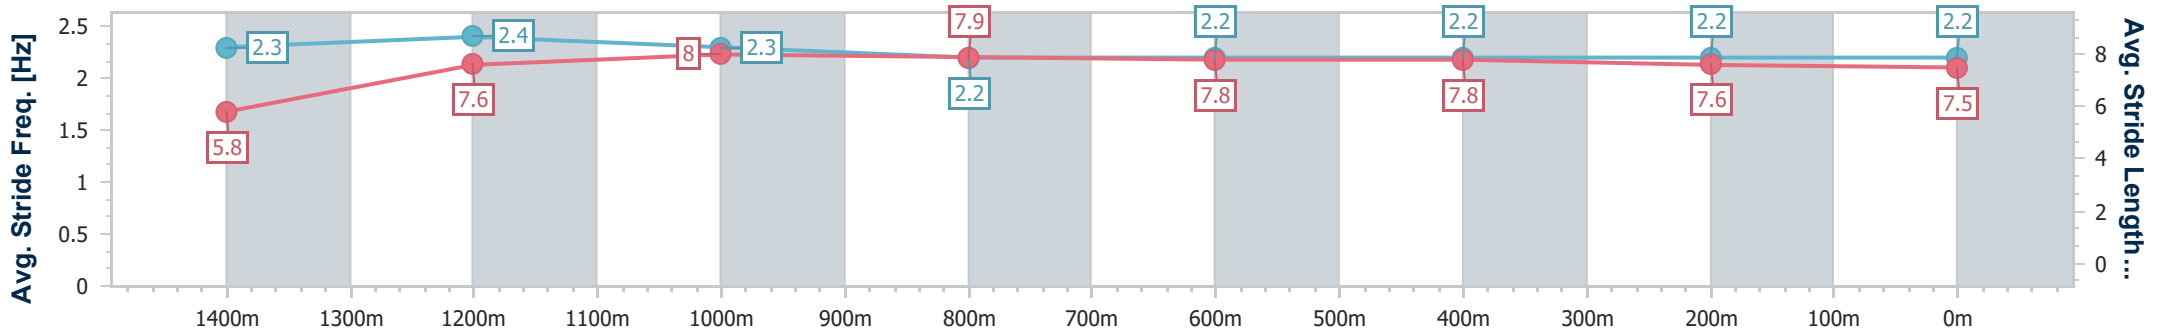

Horse/Jockey Name	Early Thoughts
Final Rank	4
Fastest Section Time (Section)	0:10.27 (Overall)
Top Speed [km/h] (Section)	68.5 (1200m)
Race State	Finished

Aquis Park Gold Coast Poly QLD Professional
Race 5: QUEEN JEBBIE BENCHMARK 75 Handicap - 1540m

29 June 2024 - 15:04

Track Rating: Synthetic, Weather: Fine, Rail Position: True

Section	Overall	1400m	1200m	1000m	800m	600m	400m	200m
Section Times	1:31.25 [4] (0:10.27)	1:20.98 [6] (0:10.97)	1:10.01 [2] (0:10.86)	0:59.15 [3] (0:11.32)	0:47.83 [3] (0:11.77)	0:36.06 [4] (0:11.73)	0:24.33 [2] (0:11.98)	0:12.35 [3]
Average Speed [km/h]	48.9	66.1	66.5	63.8	62.1	62.3	60.7	58.4
Top Speed [km/h]	63.9	68.2	68.5	64.9	63.1	63.3	61.1	60.8
Avg. Dist. to Rail [m]	1.4	1.1	2.2	2.2	2.7	3.2	2.6	1.5
Avg. Stride Freq. [Hz]	2.3	2.4	2.3	2.2	2.2	2.2	2.2	2.2
Avg. Stride Length [m]	5.8	7.6	8.0	7.9	7.8	7.8	7.6	7.5

- [ ] Ranking at each section and finish
- -.-.- No data available at this section
- NA No data available