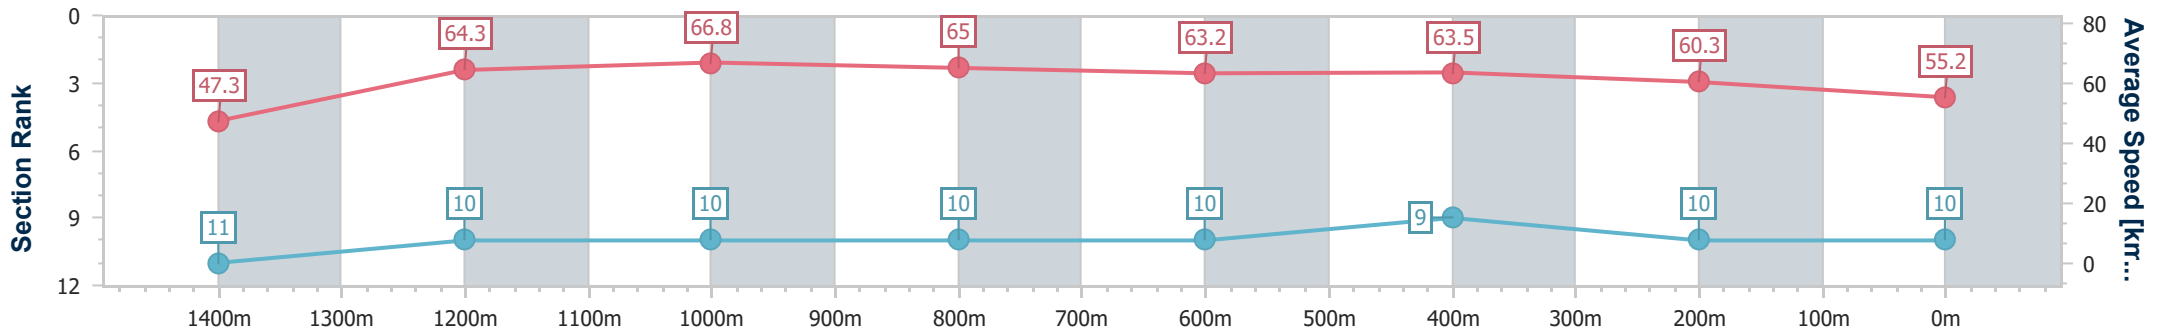

Aquis Park Gold Coast Poly QLD Professional  
Race 5: QUEEN JEBBIE BENCHMARK 75 Handicap - 1540m

29 June 2024 - 15:04

Track Rating: Synthetic, Weather: Fine, Rail Position: True

Section	Overall	1400m	1200m	1000m	800m	600m	400m	200m
Section Times	1:32.28 [9] (0:10.32)	1:21.96 [7] (0:10.99)	1:10.97 [4] (0:10.87)	1:00.10 [4] (0:11.38)	0:48.72 [5] (0:11.66)	0:37.06 [5] (0:11.73)	0:25.33 [4] (0:12.40)	0:12.93 [9] (0:12.93)
Average Speed [km/h]	48.9	65.2	66.2	63.3	61.9	61.3	58.0	55.9
Top Speed [km/h]	65.5	67.3	68.3	65.2	63.6	63.0	59.1	57.5
Avg. Dist. to Rail [m]	0.7	0.8	0.5	0.9	0.6	0.7	0.4	0.8
Avg. Stride Freq. [Hz]	2.3	2.5	2.5	2.4	2.4	2.5	2.4	2.4
Avg. Stride Length [m]	6.0	7.2	7.4	7.2	7.1	6.9	6.6	6.6

- [ ] Ranking at each section and finish
- .-.- No data available at this section
- NA No data available

Horse/Jockey Name	Kordia
Final Rank	10
Fastest Section Time (Section)	0:10.68 (Overall)
Top Speed [km/h] (Section)	67.7 (1200m)
Race State	Finished

Aquis Park Gold Coast Poly QLD Professional  
Race 5: QUEEN JEBBIE BENCHMARK 75 Handicap - 1540m

29 June 2024 - 15:04

Track Rating: Synthetic, Weather: Fine, Rail Position: True

Section	Overall	1400m	1200m	1000m	800m	600m	400m	200m
Section Times	1:32.47 [10] (0:10.68)	1:21.79 [11] (0:11.47)	1:10.32 [10] (0:10.76)	0:59.56 [10] (0:11.18)	0:48.38 [10] (0:11.56)	0:36.82 [10] (0:11.56)	0:25.26 [9] (0:12.15)	0:13.11 [10] (0:13.11)
Average Speed [km/h]	47.3	64.3	66.8	65.0	63.2	63.5	60.3	55.2
Top Speed [km/h]	63.4	67.1	67.7	66.6	64.7	65.4	61.7	58.9
Avg. Dist. to Rail [m]	9.2	3.2	3.3	2.7	2.7	3.9	8.5	8.7
Avg. Stride Freq. [Hz]	2.1	2.3	2.3	2.2	2.2	2.2	2.2	2.1
Avg. Stride Length [m]	6.1	7.9	8.1	8.1	8.1	8.0	7.6	7.3