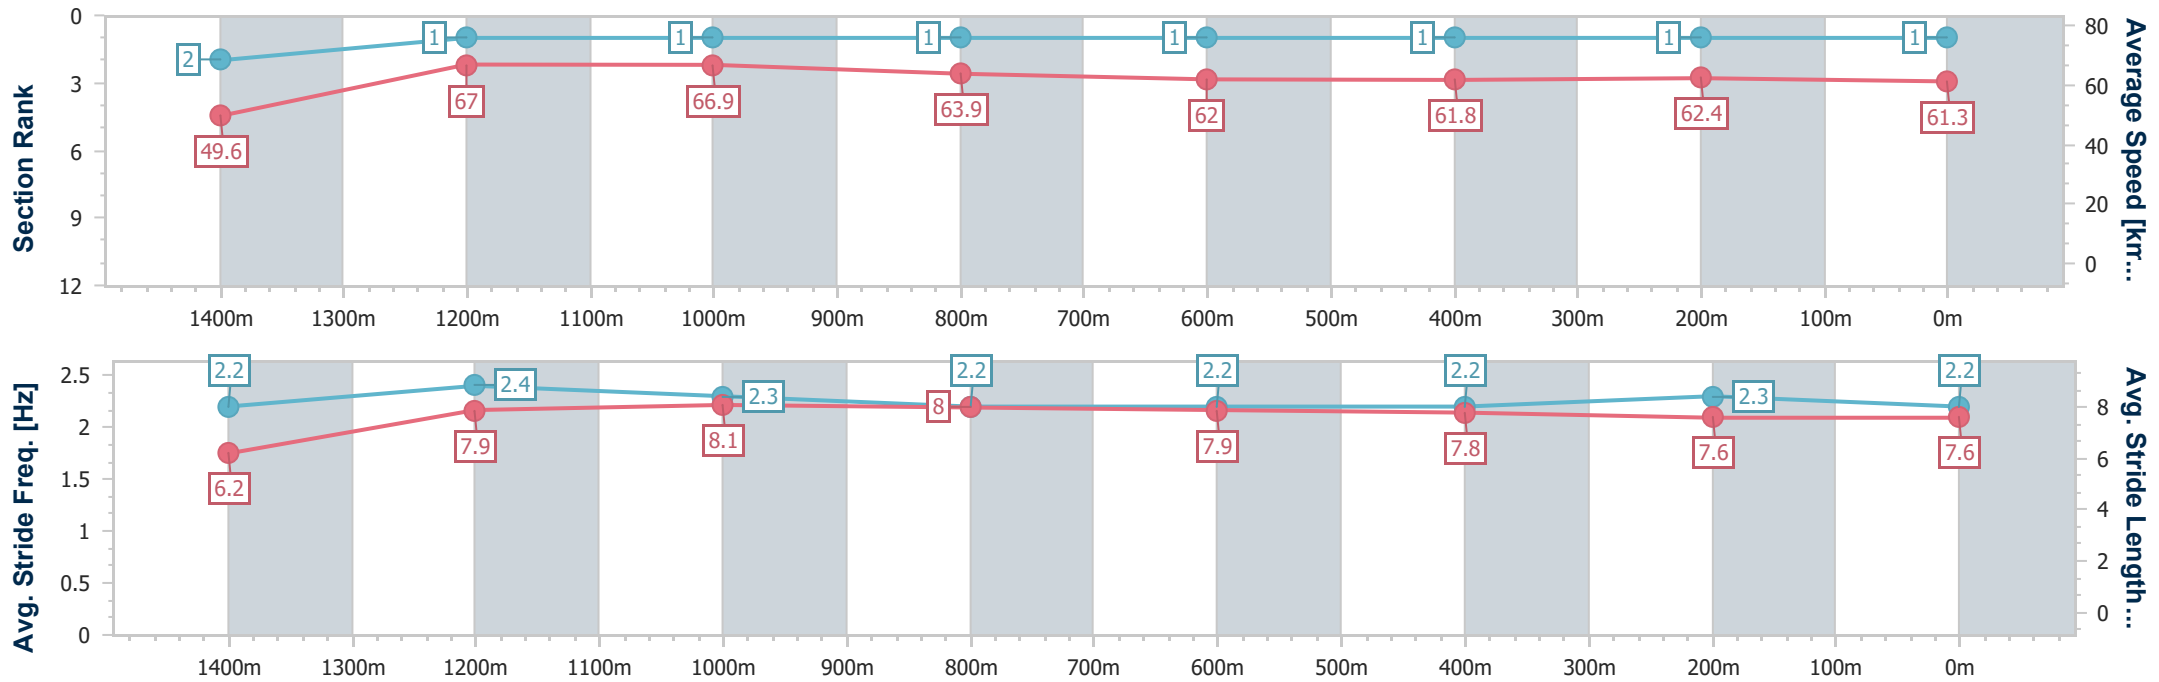

Horse/Jockey Name	Cinque Torri
Final Rank	1
Fastest Section Time (Section)	0:10.17 (Overall)
Top Speed [km/h] (Section)	68.8 (1200m)
Race State	Finished

Aquis Park Gold Coast Poly QLD Professional
Race 5: QUEEN JEBBIE BENCHMARK 75 Handicap - 1540m

29 June 2024 - 15:04

Track Rating: Synthetic, Weather: Fine, Rail Position: True

Section	Overall	1400m	1200m	1000m	800m	600m	400m	200m
Section Times	1:29.88 [1] (0:10.17)	1:19.71 [2] (0:10.98)	1:08.73 [1] (0:10.76)	0:57.97 [1] (0:11.31)	0:46.66 [1] (0:11.64)	0:35.02 [1] (0:11.67)	0:23.35 [1] (0:11.58)	0:11.77 [1] (0:11.77)
Average Speed [km/h]	49.6	67.0	66.9	63.9	62.0	61.8	62.4	61.3
Top Speed [km/h]	65.6	68.5	68.8	65.5	62.3	63.0	63.5	62.7
Avg. Dist. to Rail [m]	5.1	2.7	2.6	1.5	0.5	0.5	0.7	0.7
Avg. Stride Freq. [Hz]	2.2	2.4	2.3	2.2	2.2	2.2	2.3	2.2
Avg. Stride Length [m]	6.2	7.9	8.1	8.0	7.9	7.8	7.6	7.6

- [ ] Ranking at each section and finish
- -.-.- No data available at this section
- NA No data available