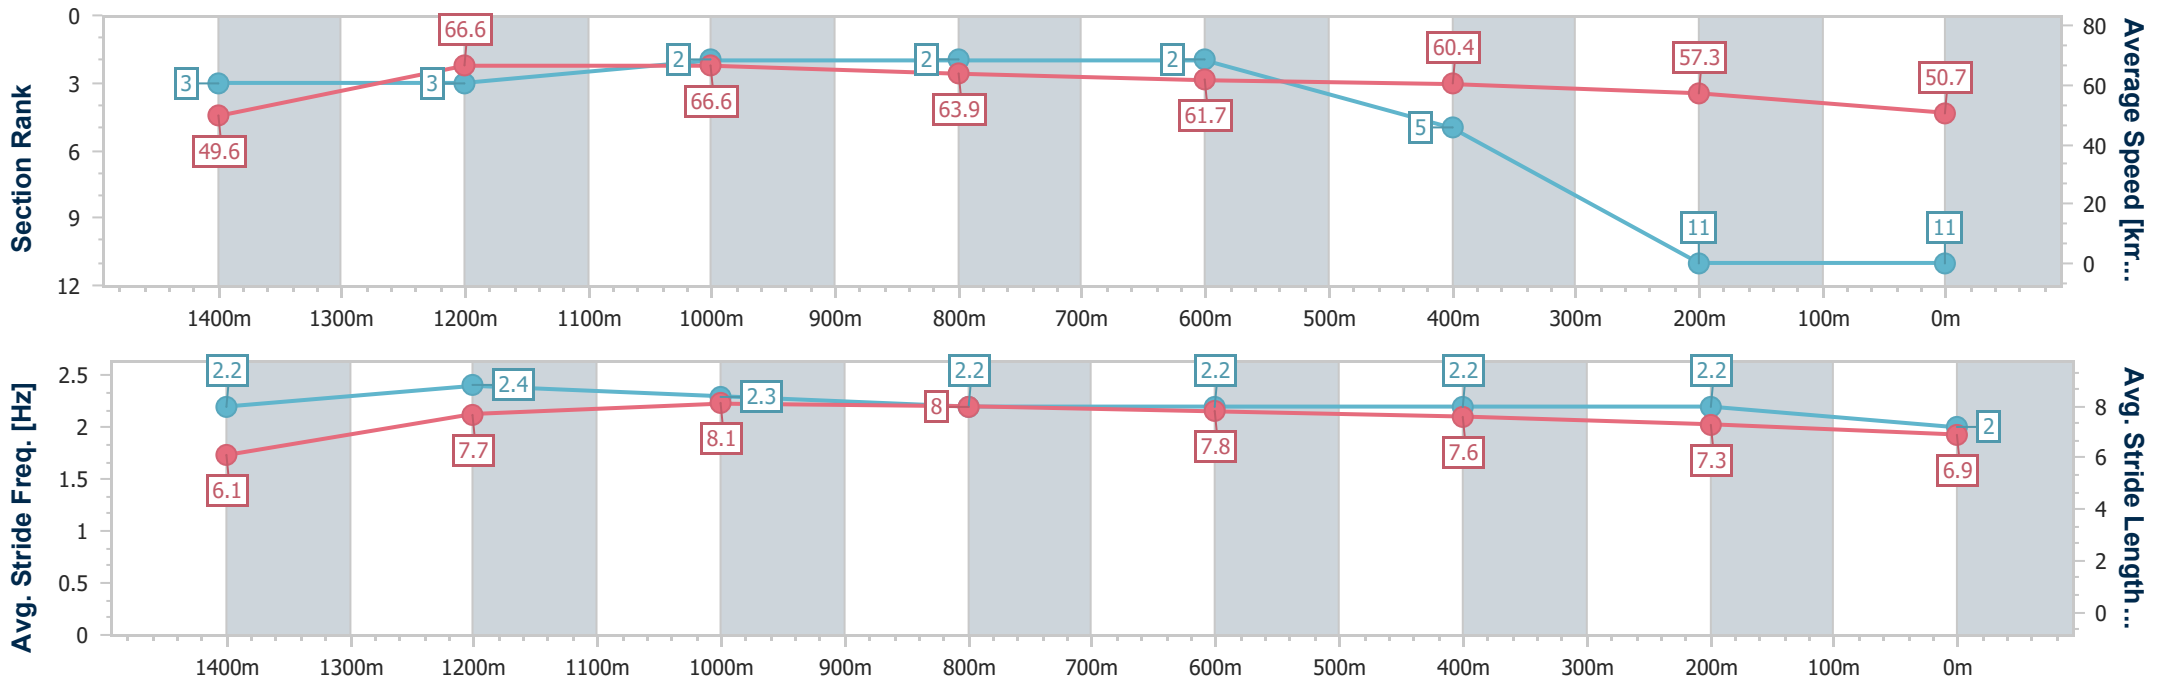

Aquis Park Gold Coast Poly QLD Professional  
Race 5: QUEEN JEBBIE BENCHMARK 75 Handicap - 1540m

29 June 2024 - 15:04

Track Rating: Synthetic, Weather: Fine, Rail Position: True

Section	Overall	1400m	1200m	1000m	800m	600m	400m	200m
Section Times	1:32.47 [10] (0:10.68)	1:21.79 [11] (0:11.47)	1:10.32 [10] (0:10.76)	0:59.56 [10] (0:11.18)	0:48.38 [10] (0:11.56)	0:36.82 [10] (0:11.56)	0:25.26 [9] (0:12.15)	0:13.11 [10] (0:13.11)
Average Speed [km/h]	47.3	64.3	66.8	65.0	63.2	63.5	60.3	55.2
Top Speed [km/h]	63.4	67.1	67.7	66.6	64.7	65.4	61.7	58.9
Avg. Dist. to Rail [m]	9.2	3.2	3.3	2.7	2.7	3.9	8.5	8.7
Avg. Stride Freq. [Hz]	2.1	2.3	2.3	2.2	2.2	2.2	2.2	2.1
Avg. Stride Length [m]	6.1	7.9	8.1	8.1	8.1	8.0	7.6	7.3

- [ ] Ranking at each section and finish
- .-.- No data available at this section
- NA No data available

Horse/Jockey Name	Magic Of Millo
Final Rank	11
Fastest Section Time (Section)	0:10.18 (Overall)
Top Speed [km/h] (Section)	68.4 (1400m)
Race State	Finished

Aquis Park Gold Coast Poly QLD Professional  
Race 5: QUEEN JEBBIE BENCHMARK 75 Handicap - 1540m

29 June 2024 - 15:04

Track Rating: Synthetic, Weather: Fine, Rail Position: True

Section	Overall	1400m	1200m	1000m	800m	600m	400m	200m
Section Times	1:33.90 [11] (0:10.18)	1:23.72 [3] (0:11.11)	1:12.61 [3] (0:10.78)	1:01.83 [2] (0:11.31)	0:50.52 [2] (0:11.67)	0:38.85 [2] (0:11.98)	0:26.87 [5] (0:12.63)	0:14.24 [11] (0:14.24)
Average Speed [km/h]	49.6	66.6	66.6	63.9	61.7	60.4	57.3	50.7
Top Speed [km/h]	66.0	68.4	67.8	65.6	62.7	62.5	59.3	55.0
Avg. Dist. to Rail [m]	6.0	3.3	1.9	0.8	0.4	1.0	3.0	3.5
Avg. Stride Freq. [Hz]	2.2	2.4	2.3	2.2	2.2	2.2	2.2	2.0
Avg. Stride Length [m]	6.1	7.7	8.1	8.0	7.8	7.6	7.3	6.9

- [ ] Ranking at each section and finish
- .-.- No data available at this section
- NA No data available