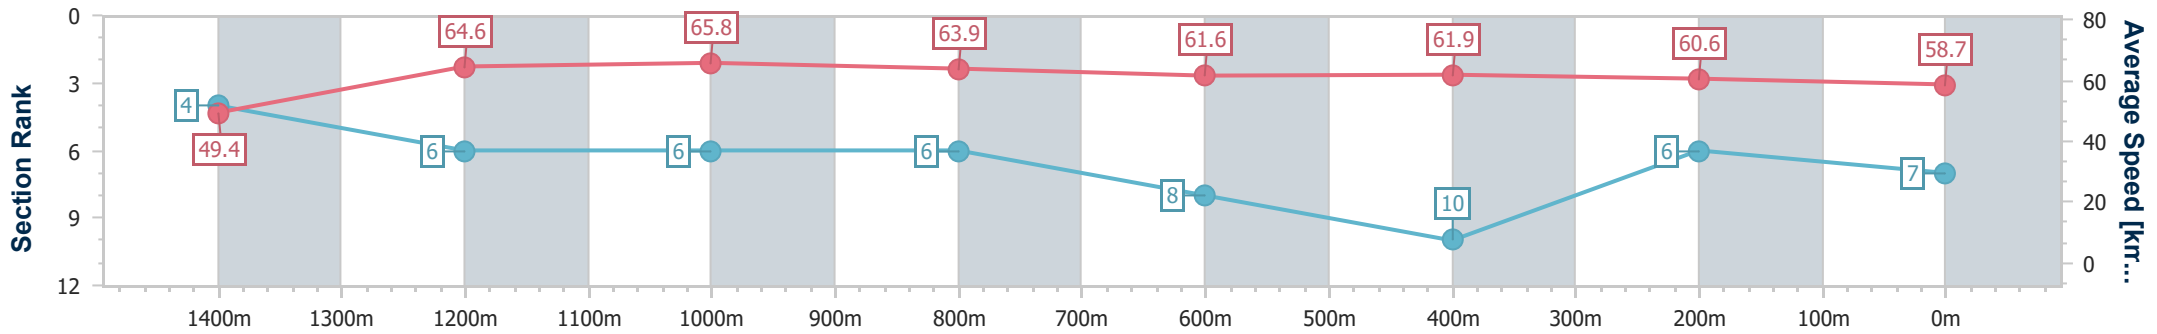

Horse/Jockey Name	Silver Warrior
Final Rank	7
Fastest Section Time (Section)	0:10.23 (Overall)
Top Speed [km/h] (Section)	67.1 (1200m)
Race State	Finished

Aquis Park Gold Coast Poly QLD Professional
Race 5: QUEEN JEBBIE BENCHMARK 75 Handicap - 1540m

29 June 2024 - 15:04

Track Rating: Synthetic, Weather: Fine, Rail Position: True

Section	Overall	1400m	1200m	1000m	800m	600m	400m	200m
Section Times	1:31.49 [7] (0:10.23)	1:21.26 [4] (0:11.27)	1:09.99 [6] (0:10.93)	0:59.06 [6] (0:11.34)	0:47.72 [6] (0:11.69)	0:36.03 [8] (0:11.75)	0:24.28 [10] (0:11.96)	0:12.32 [6] (0:12.32)
Average Speed [km/h]	49.4	64.6	65.8	63.9	61.6	61.9	60.6	58.7
Top Speed [km/h]	65.2	66.4	67.1	65.0	63.2	63.7	61.8	60.8
Avg. Dist. to Rail [m]	2.7	1.6	1.3	1.2	0.8	1.5	4.5	3.8
Avg. Stride Freq. [Hz]	2.3	2.4	2.3	2.3	2.2	2.3	2.3	2.3
Avg. Stride Length [m]	6.0	7.5	7.9	7.8	7.7	7.6	7.3	7.2

- [ ] Ranking at each section and finish
- -.-.- No data available at this section
- NA No data available