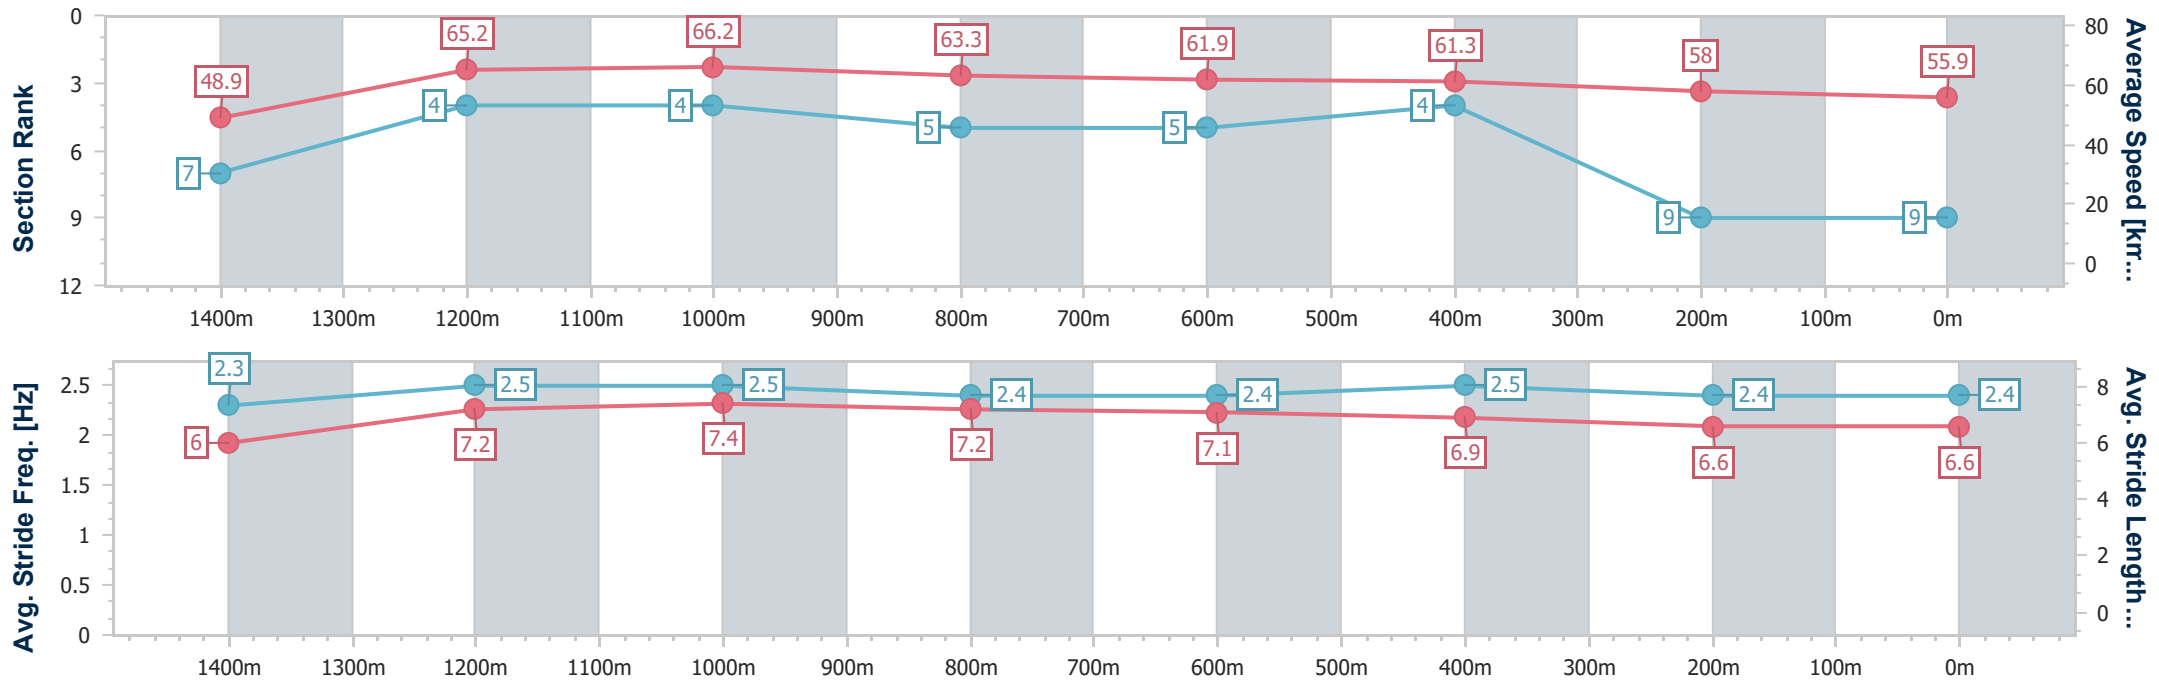

Aquis Park Gold Coast Poly QLD Professional  
Race 5: QUEEN JEBBIE BENCHMARK 75 Handicap - 1540m

29 June 2024 - 15:04

Track Rating: Synthetic, Weather: Fine, Rail Position: True

Section	Overall	1400m	1200m	1000m	800m	600m	400m	200m
Section Times	1:31.63 [8] (0:10.42)	1:21.21 [9] (0:11.49)	1:09.72 [9] (0:10.80)	0:58.92 [8] (0:11.20)	0:47.72 [8] (0:11.54)	0:36.18 [7] (0:11.67)	0:24.51 [8] (0:12.11)	0:12.40 [7] (0:12.40)
Average Speed [km/h]	48.6	64.0	66.7	64.9	63.6	62.7	60.3	58.4
Top Speed [km/h]	63.3	67.5	68.0	66.1	65.4	64.6	61.1	60.4
Avg. Dist. to Rail [m]	9.1	3.2	3.5	3.0	3.1	3.4	6.9	7.3
Avg. Stride Freq. [Hz]	2.1	2.3	2.3	2.3	2.3	2.3	2.3	2.2
Avg. Stride Length [m]	6.2	7.6	8.0	7.9	7.8	7.5	7.3	7.2

- [ ] Ranking at each section and finish
- .-.- No data available at this section
- NA No data available

Horse/Jockey Name	Beef Week Princess
Final Rank	9
Fastest Section Time (Section)	0:10.32 (Overall)
Top Speed [km/h] (Section)	68.3 (1200m)
Race State	Finished

Aquis Park Gold Coast Poly QLD Professional  
Race 5: QUEEN JEBBIE BENCHMARK 75 Handicap - 1540m

29 June 2024 - 15:04

Track Rating: Synthetic, Weather: Fine, Rail Position: True

Section	Overall	1400m	1200m	1000m	800m	600m	400m	200m
Section Times	1:32.28 [9] (0:10.32)	1:21.96 [7] (0:10.99)	1:10.97 [4] (0:10.87)	1:00.10 [4] (0:11.38)	0:48.72 [5] (0:11.66)	0:37.06 [5] (0:11.73)	0:25.33 [4] (0:12.40)	0:12.93 [9] (0:12.93)
Average Speed [km/h]	48.9	65.2	66.2	63.3	61.9	61.3	58.0	55.9
Top Speed [km/h]	65.5	67.3	68.3	65.2	63.6	63.0	59.1	57.5
Avg. Dist. to Rail [m]	0.7	0.8	0.5	0.9	0.6	0.7	0.4	0.8
Avg. Stride Freq. [Hz]	2.3	2.5	2.5	2.4	2.4	2.5	2.4	2.4
Avg. Stride Length [m]	6.0	7.2	7.4	7.2	7.1	6.9	6.6	6.6