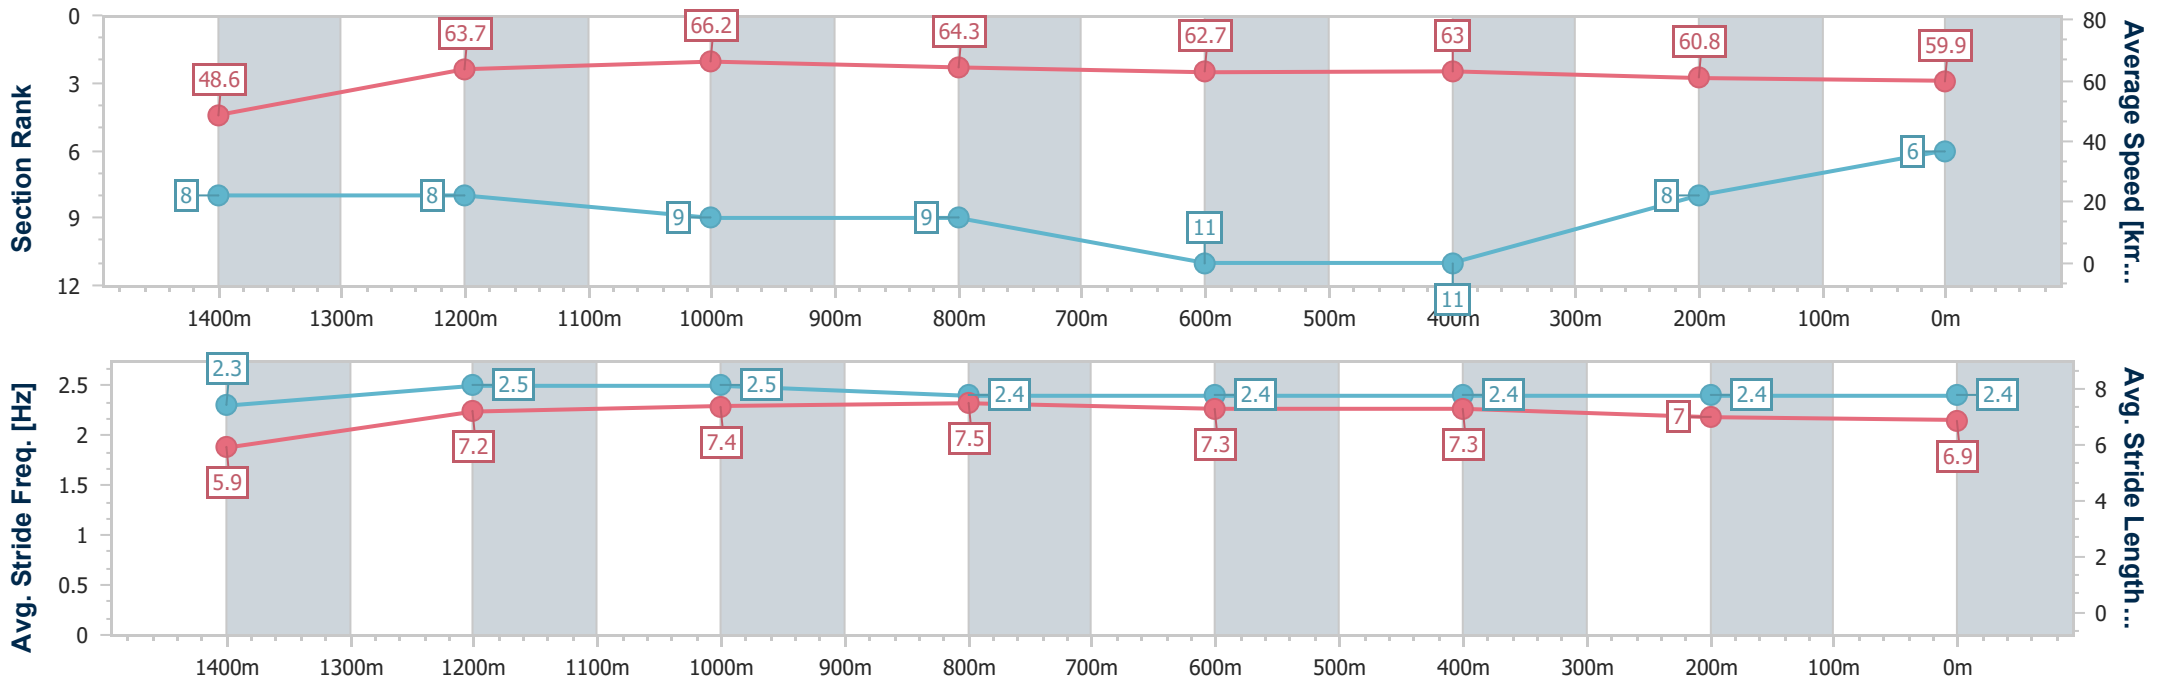

Horse/Jockey Name	Avenue Of Stars
Final Rank	6
Fastest Section Time (Section)	0:10.34 (Overall)
Top Speed [km/h] (Section)	66.8 (1200m)
Race State	Finished

Aquis Park Gold Coast Poly QLD Professional
Race 5: QUEEN JEBBIE BENCHMARK 75 Handicap - 1540m

29 June 2024 - 15:04

Track Rating: Synthetic, Weather: Fine, Rail Position: True

Section	Overall	1400m	1200m	1000m	800m	600m	400m	200m
Section Times	1:31.41 [6] (0:10.34)	1:21.07 [8] (0:11.55)	1:09.52 [8] (0:10.89)	0:58.63 [9] (0:11.24)	0:47.39 [9] (0:11.68)	0:35.71 [11] (0:11.61)	0:24.10 [11] (0:11.97)	0:12.13 [8] (0:12.13)
Average Speed [km/h]	48.6	63.7	66.2	64.3	62.7	63.0	60.8	59.9
Top Speed [km/h]	63.4	66.1	66.8	65.4	64.9	65.3	61.9	61.2
Avg. Dist. to Rail [m]	7.2	2.5	2.0	2.2	2.8	3.4	6.1	5.3
Avg. Stride Freq. [Hz]	2.3	2.5	2.5	2.4	2.4	2.4	2.4	2.4
Avg. Stride Length [m]	5.9	7.2	7.4	7.5	7.3	7.3	7.0	6.9

- [ ] Ranking at each section and finish
- -.-.- No data available at this section
- NA No data available