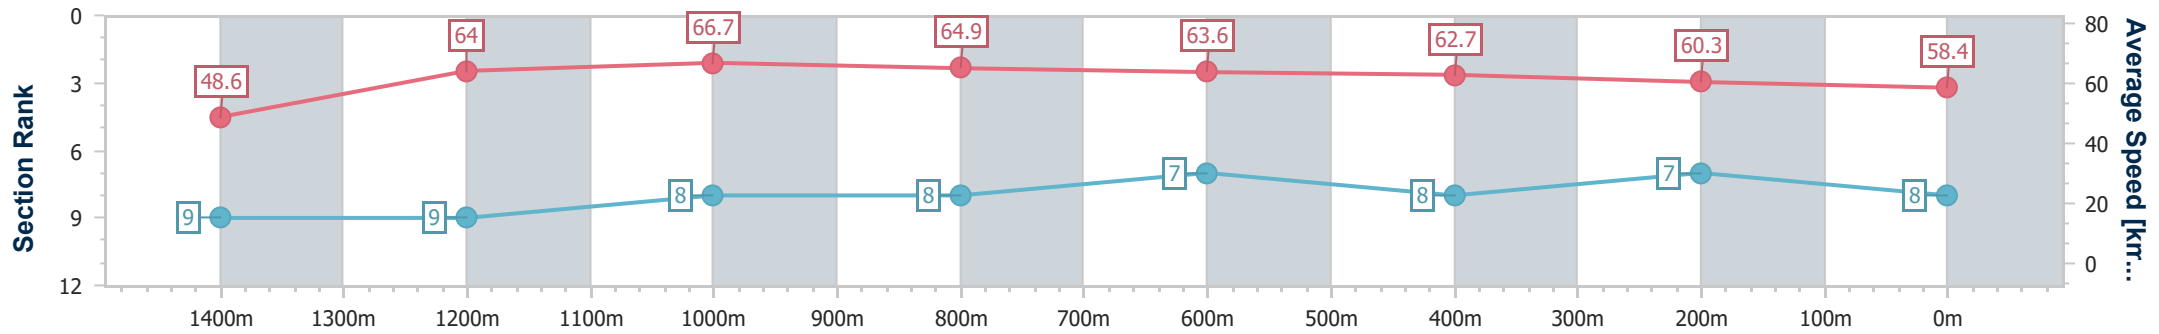

- [ ] Ranking at each section and finish
- .-.- No data available at this section
- NA No data available

Horse/Jockey Name	Redente Choice
Final Rank	8
Fastest Section Time (Section)	0:10.42 (Overall)
Top Speed [km/h] (Section)	68.0 (1200m)
Race State	Finished

Aquis Park Gold Coast Poly QLD Professional  
Race 5: QUEEN JEBBIE BENCHMARK 75 Handicap - 1540m

29 June 2024 - 15:04

Track Rating: Synthetic, Weather: Fine, Rail Position: True

Section	Overall	1400m	1200m	1000m	800m	600m	400m	200m
Section Times	1:31.63 [8] (0:10.42)	1:21.21 [9] (0:11.49)	1:09.72 [9] (0:10.80)	0:58.92 [8] (0:11.20)	0:47.72 [8] (0:11.54)	0:36.18 [7] (0:11.67)	0:24.51 [8] (0:12.11)	0:12.40 [7] (0:12.40)
Average Speed [km/h]	48.6	64.0	66.7	64.9	63.6	62.7	60.3	58.4
Top Speed [km/h]	63.3	67.5	68.0	66.1	65.4	64.6	61.1	60.4
Avg. Dist. to Rail [m]	9.1	3.2	3.5	3.0	3.1	3.4	6.9	7.3
Avg. Stride Freq. [Hz]	2.1	2.3	2.3	2.3	2.3	2.3	2.3	2.2
Avg. Stride Length [m]	6.2	7.6	8.0	7.9	7.8	7.5	7.3	7.2