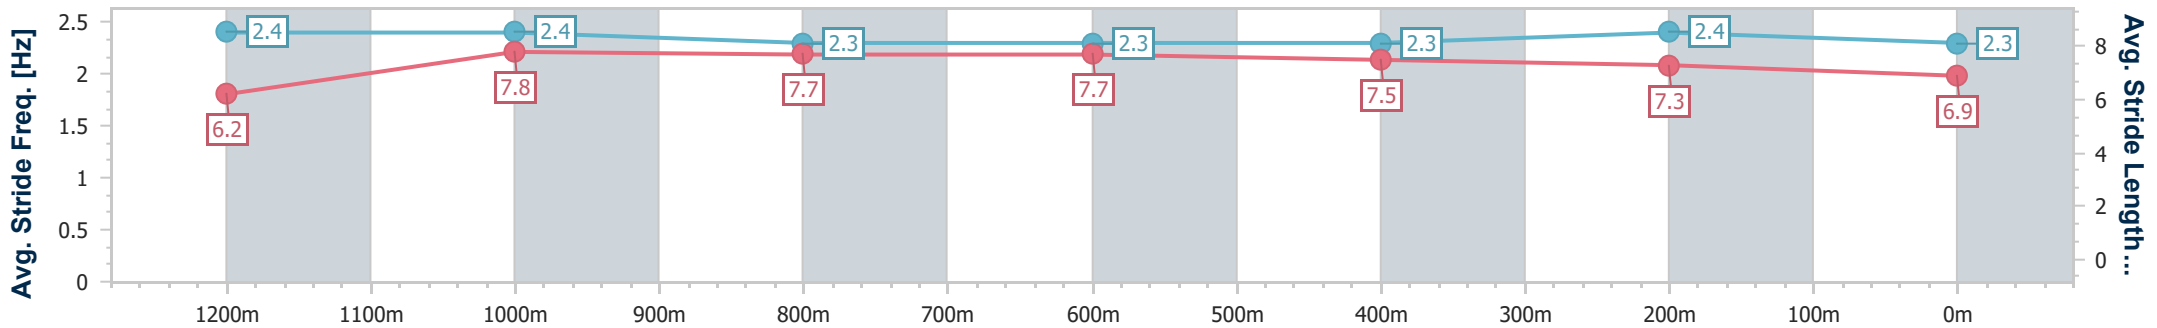

- [] Ranking at each section and finish
- .-.- No data available at this section
- NA No data available

Horse/Jockey Name	Run Lucy Run
Final Rank	5
Fastest Section Time (Section)	0:10.82 (1200m)
Top Speed [km/h] (Section)	68.0 (1200m)
Race State	Finished

Section	Overall	1200m	1000m	800m	600m	400m	200m
Section Times	1:23.36 [5] (0:13.52)	1:09.84 [5] (0:10.82)	0:59.02 [5] (0:11.60)	0:47.42 [8] (0:11.45)	0:35.97 [7] (0:11.55)	0:24.42 [7] (0:11.56)	0:12.86 [4] (0:12.86)
Average Speed [km/h]	53.6	66.5	63.1	63.4	62.9	62.3	56.0
Top Speed [km/h]	67.5	68.0	63.8	64.5	64.3	64.5	59.4
Avg. Dist. to Rail [m]	3.4	2.9	3.0	2.1	1.6	3.4	5.3
Avg. Stride Freq. [Hz]	2.4	2.4	2.3	2.3	2.3	2.4	2.3
Avg. Stride Length [m]	6.2	7.8	7.7	7.7	7.5	7.3	6.9