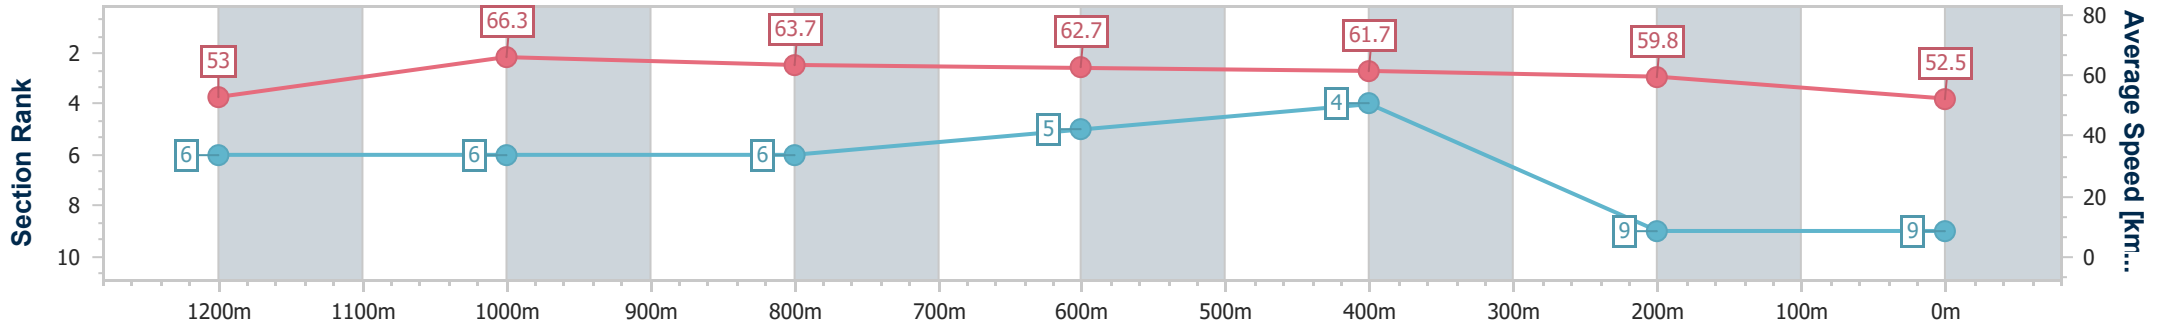

Section	Overall	1200m	1000m	800m	600m	400m	200m
Section Times	1:24.53 [9] (0:13.63)	1:10.90 [6] (0:10.83)	1:00.07 [6] (0:11.33)	0:48.74 [6] (0:11.40)	0:37.34 [5] (0:11.62)	0:25.72 [4] (0:12.04)	0:13.68 [9] (0:13.68)
Average Speed [km/h]	53.0	66.3	63.7	62.7	61.7	59.8	52.5
Top Speed [km/h]	67.8	68.4	64.9	63.5	62.3	61.9	56.8
Avg. Dist. to Rail [m]	2.0	1.1	0.6	1.5	1.2	1.6	3.1
Avg. Stride Freq. [Hz]	2.2	2.3	2.2	2.2	2.3	2.3	2.1
Avg. Stride Length [m]	6.6	8.0	7.9	7.9	7.6	7.3	6.8