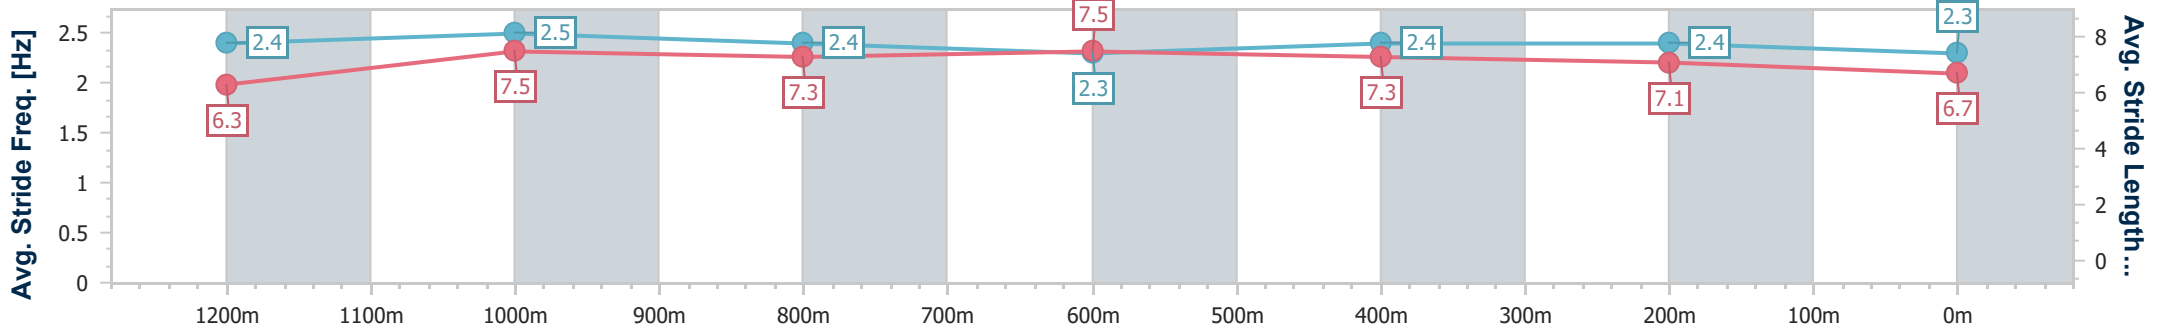

Section	Overall	1200m	1000m	800m	600m	400m	200m
Section Times	1:23.03 [2] (0:13.40)	1:09.63 [1] (0:10.65)	0:58.98 [1] (0:11.38)	0:47.60 [2] (0:11.43)	0:36.17 [1] (0:11.61)	0:24.56 [1] (0:11.77)	0:12.79 [1] (0:12.79)
Average Speed [km/h]	54.0	67.7	63.5	62.9	61.7	61.0	56.4
Top Speed [km/h]	68.4	69.3	64.9	64.2	63.1	61.7	59.4
Avg. Dist. to Rail [m]	5.6	2.9	0.9	0.9	1.3	1.1	2.0
Avg. Stride Freq. [Hz]	2.4	2.5	2.4	2.3	2.4	2.4	2.3
Avg. Stride Length [m]	6.3	7.5	7.3	7.5	7.3	7.1	6.7