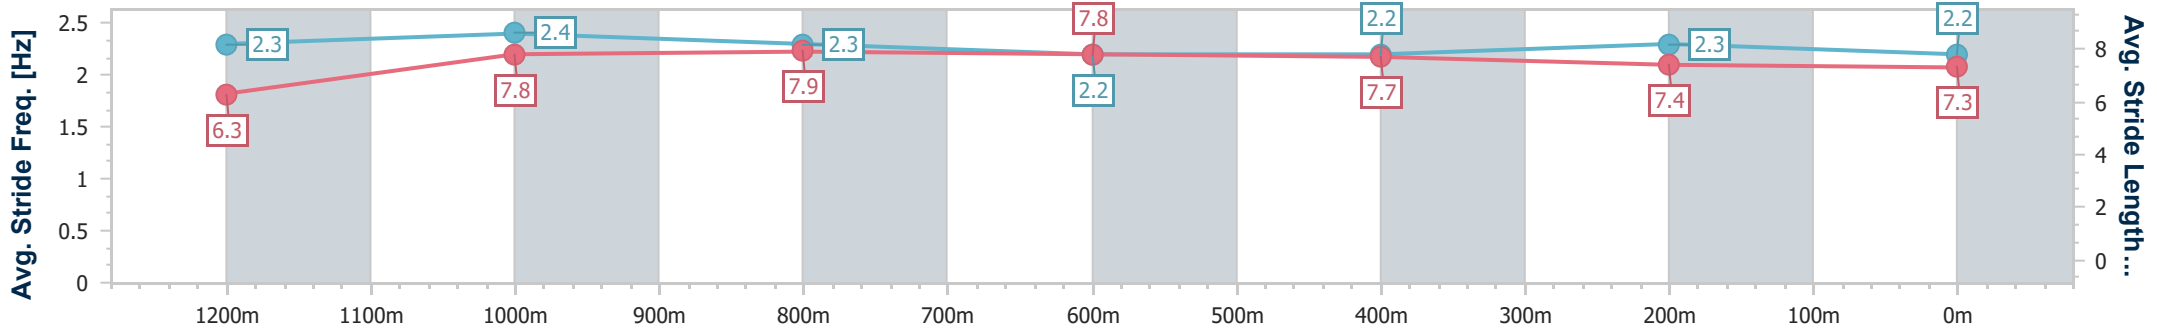

29 June 2024 - 12:20

Track Rating: Good 4, Weather: Fine, Rail Position: +6m 1600m-1000m; +7m Remainder

BRISBANE RACING CLUB

Section	Overall	1200m	1000m	800m	600m	400m	200m
Section Times	1:22.83 [1] (0:13.77)	1:09.06 [7] (0:10.77)	0:58.29 [7] (0:11.22)	0:47.07 [5] (0:11.53)	0:35.54 [6] (0:11.62)	0:23.92 [6] (0:11.66)	0:12.26 [5] (0:12.26)
Average Speed [km/h]	52.5	66.7	64.5	62.4	62.1	61.7	58.8
Top Speed [km/h]	67.7	71.6	65.6	63.8	63.0	63.1	60.4
Avg. Dist. to Rail [m]	4.1	1.1	0.6	0.6	0.3	1.1	3.2
Avg. Stride Freq. [Hz]	2.3	2.4	2.3	2.2	2.2	2.3	2.2
Avg. Stride Length [m]	6.3	7.8	7.9	7.8	7.7	7.4	7.3