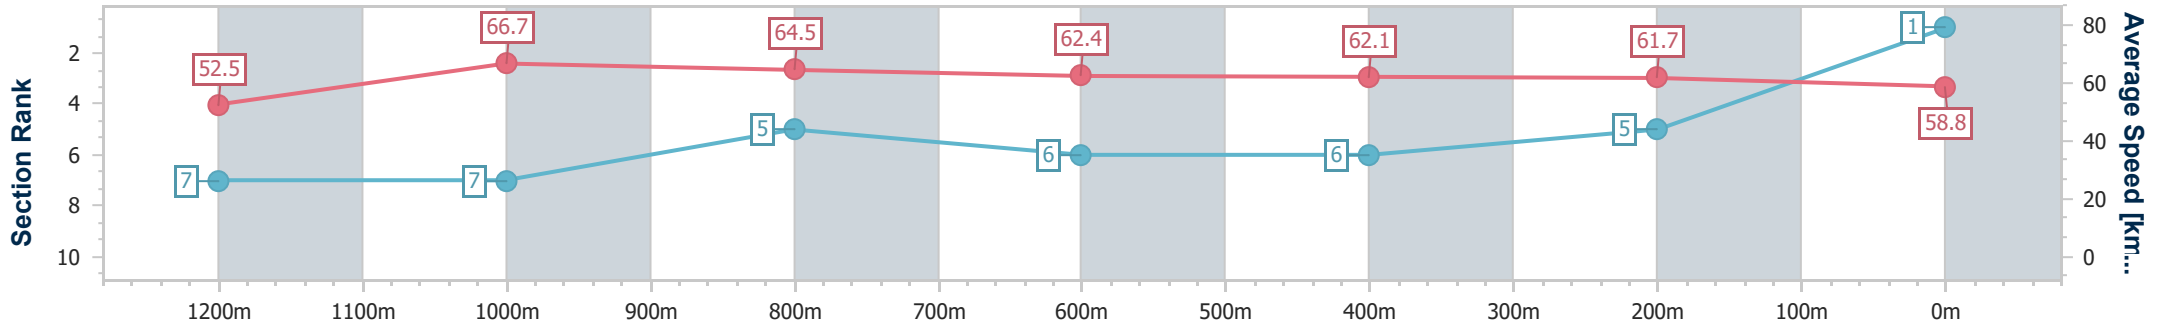

29 June 2024 - 12:20

Track Rating: Good 4, Weather: Fine, Rail Position: +6m 1600m-1000m; +7m Remainder

BRISBANE RACING CLUB

Section	Overall	1200m	1000m	800m	600m	400m	200m
Section Times	1:22.83 [1] (0:13.77)	1:09.06 [7] (0:10.77)	0:58.29 [7] (0:11.22)	0:47.07 [5] (0:11.53)	0:35.54 [6] (0:11.62)	0:23.92 [6] (0:11.66)	0:12.26 [5] (0:12.26)
Average Speed [km/h]	52.5	66.7	64.5	62.4	62.1	61.7	58.8
Top Speed [km/h]	67.7	71.6	65.6	63.8	63.0	63.1	60.4
Avg. Dist. to Rail [m]	4.1	1.1	0.6	0.6	0.3	1.1	3.2
Avg. Stride Freq. [Hz]	2.3	2.4	2.3	2.2	2.2	2.3	2.2
Avg. Stride Length [m]	6.3	7.8	7.9	7.8	7.7	7.4	7.3