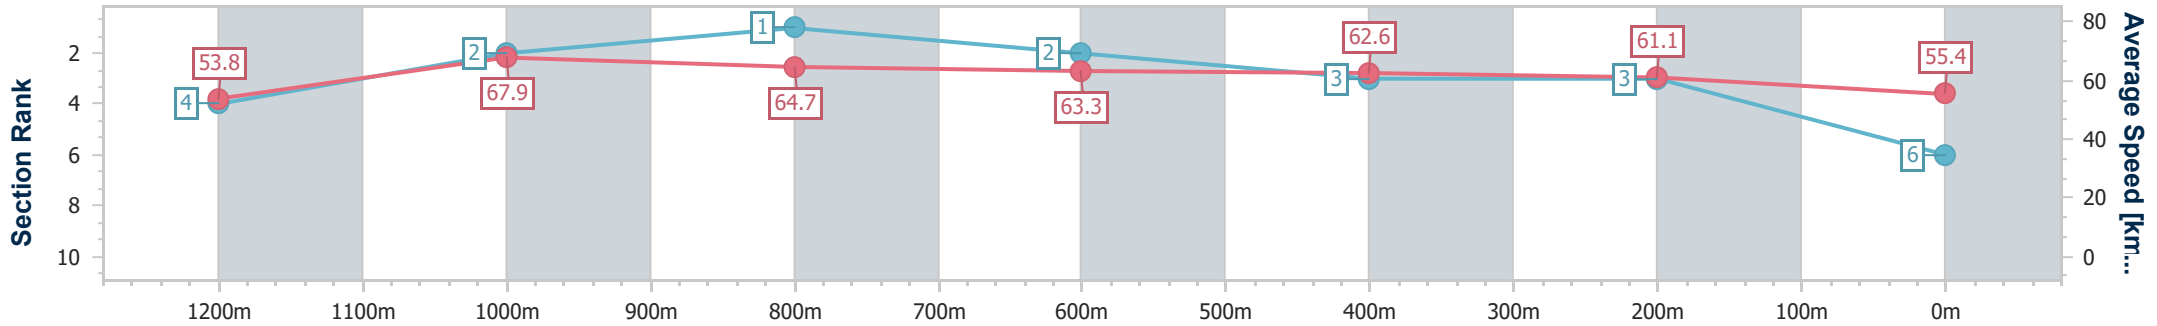

- [] Ranking at each section and finish
- .-.- No data available at this section
- NA No data available

Horse/Jockey Name	Simply Fun
Final Rank	6
Fastest Section Time (Section)	0:10.61 (1200m)
Top Speed [km/h] (Section)	70.4 (1200m)
Race State	Finished

Section	Overall	1200m	1000m	800m	600m	400m	200m
Section Times	1:23.44 [6] (0:13.48)	1:09.96 [4] (0:10.61)	0:59.35 [2] (0:11.26)	0:48.09 [1] (0:11.55)	0:36.54 [2] (0:11.75)	0:24.79 [3] (0:11.79)	0:13.00 [3] (0:13.00)
Average Speed [km/h]	53.8	67.9	64.7	63.3	62.6	61.1	55.4
Top Speed [km/h]	70.3	70.4	65.5	64.6	64.0	64.0	58.7
Avg. Dist. to Rail [m]	6.3	3.4	2.8	4.0	4.2	4.8	4.2
Avg. Stride Freq. [Hz]	2.3	2.4	2.3	2.3	2.3	2.4	2.2
Avg. Stride Length [m]	6.4	7.9	7.9	7.8	7.6	7.2	6.9