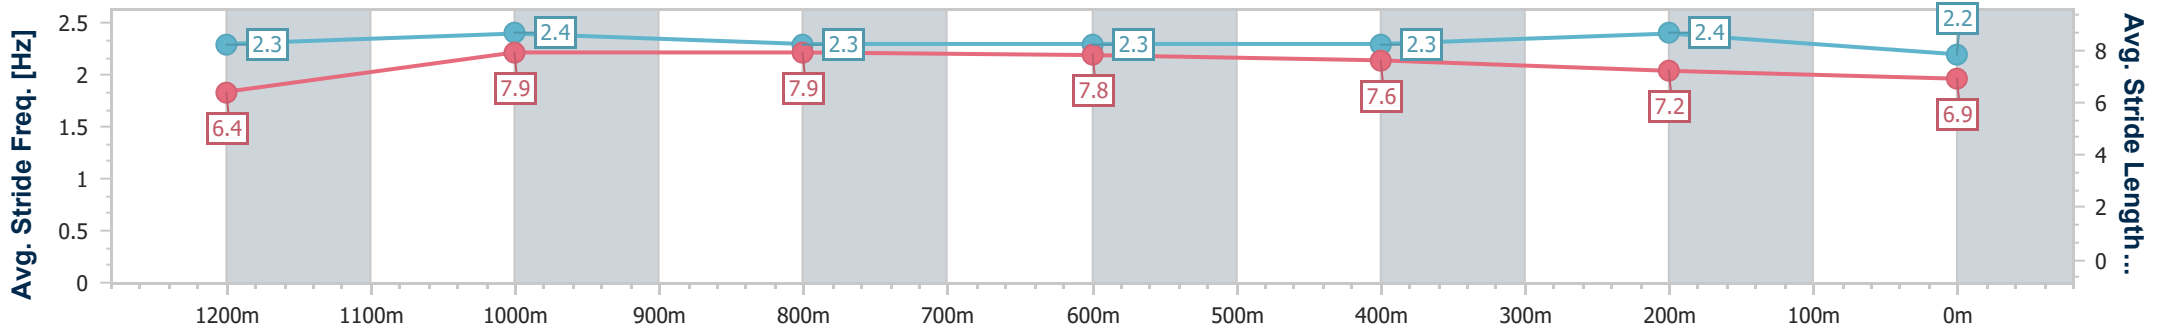

- [] Ranking at each section and finish
- .-.- No data available at this section
- NA No data available

Horse/Jockey Name	Simply Fun
Final Rank	6
Fastest Section Time (Section)	0:10.61 (1200m)
Top Speed [km/h] (Section)	70.4 (1200m)
Race State	Finished

Section	Overall	1200m	1000m	800m	600m	400m	200m
Section Times	1:23.44 [6] (0:13.48)	1:09.96 [4] (0:10.61)	0:59.35 [2] (0:11.26)	0:48.09 [1] (0:11.55)	0:36.54 [2] (0:11.75)	0:24.79 [3] (0:11.79)	0:13.00 [3] (0:13.00)
Average Speed [km/h]	53.8	67.9	64.7	63.3	62.6	61.1	55.4
Top Speed [km/h]	70.3	70.4	65.5	64.6	64.0	64.0	58.7
Avg. Dist. to Rail [m]	6.3	3.4	2.8	4.0	4.2	4.8	4.2
Avg. Stride Freq. [Hz]	2.3	2.4	2.3	2.3	2.3	2.4	2.2
Avg. Stride Length [m]	6.4	7.9	7.9	7.8	7.6	7.2	6.9