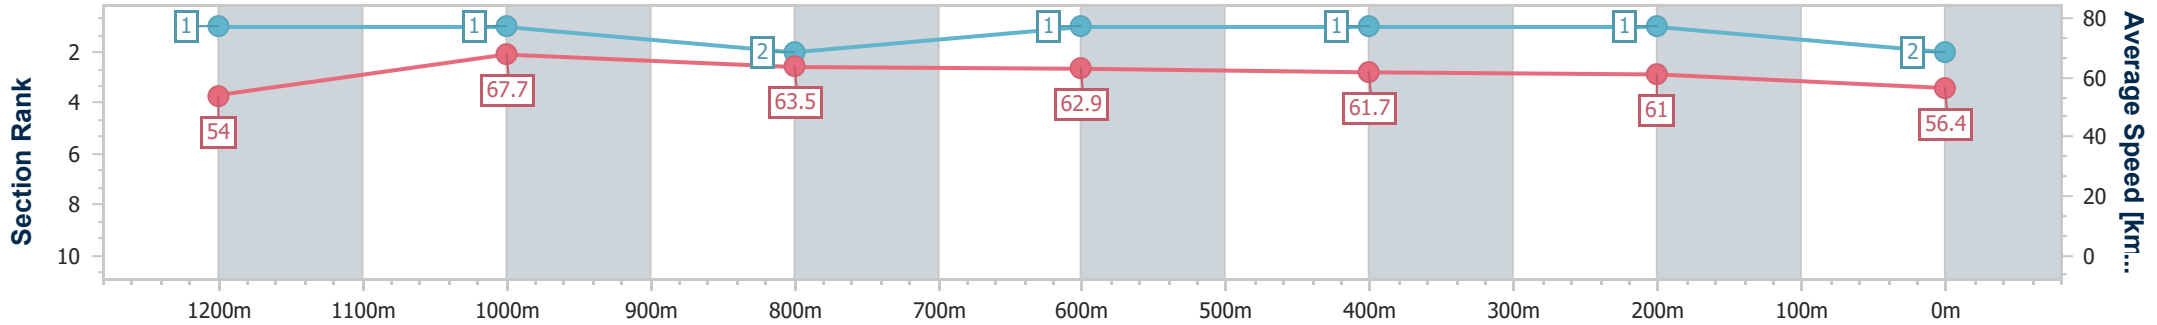

Section	Overall	1200m	1000m	800m	600m	400m	200m
Section Times	1:23.03 [2] (0:13.40)	1:09.63 [1] (0:10.65)	0:58.98 [1] (0:11.38)	0:47.60 [2] (0:11.43)	0:36.17 [1] (0:11.61)	0:24.56 [1] (0:11.77)	0:12.79 [1] (0:12.79)
Average Speed [km/h]	54.0	67.7	63.5	62.9	61.7	61.0	56.4
Top Speed [km/h]	68.4	69.3	64.9	64.2	63.1	61.7	59.4
Avg. Dist. to Rail [m]	5.6	2.9	0.9	0.9	1.3	1.1	2.0
Avg. Stride Freq. [Hz]	2.4	2.5	2.4	2.3	2.4	2.4	2.3
Avg. Stride Length [m]	6.3	7.5	7.3	7.5	7.3	7.1	6.7