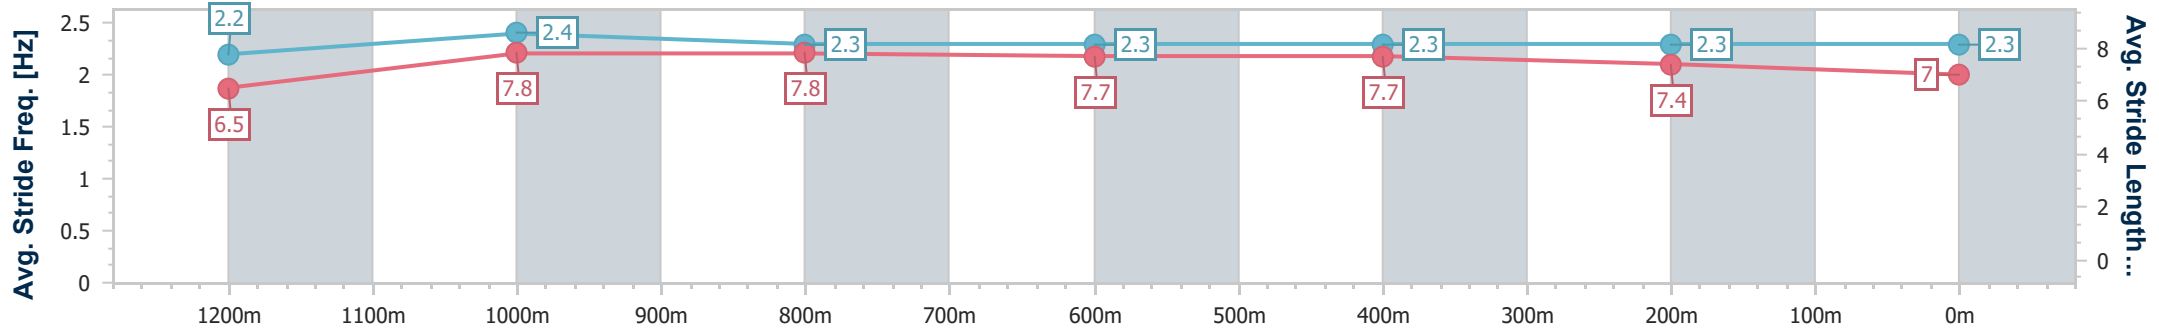

Section	Overall	1200m	1000m	800m	600m	400m	200m
Section Times	1:23.20 [4] (0:13.99)	1:09.21 [8] (0:10.71)	0:58.50 [9] (0:11.37)	0:47.13 [9] (0:11.54)	0:35.59 [9] (0:11.49)	0:24.10 [9] (0:11.62)	0:12.48 [7] (0:12.48)
Average Speed [km/h]	51.6	67.4	64.0	62.6	63.3	61.9	57.8
Top Speed [km/h]	67.5	69.4	64.9	63.7	63.9	63.3	59.5
Avg. Dist. to Rail [m]	6.2	2.3	2.0	1.2	2.2	5.5	6.0
Avg. Stride Freq. [Hz]	2.2	2.4	2.3	2.3	2.3	2.3	2.3
Avg. Stride Length [m]	6.5	7.8	7.8	7.7	7.7	7.4	7.0