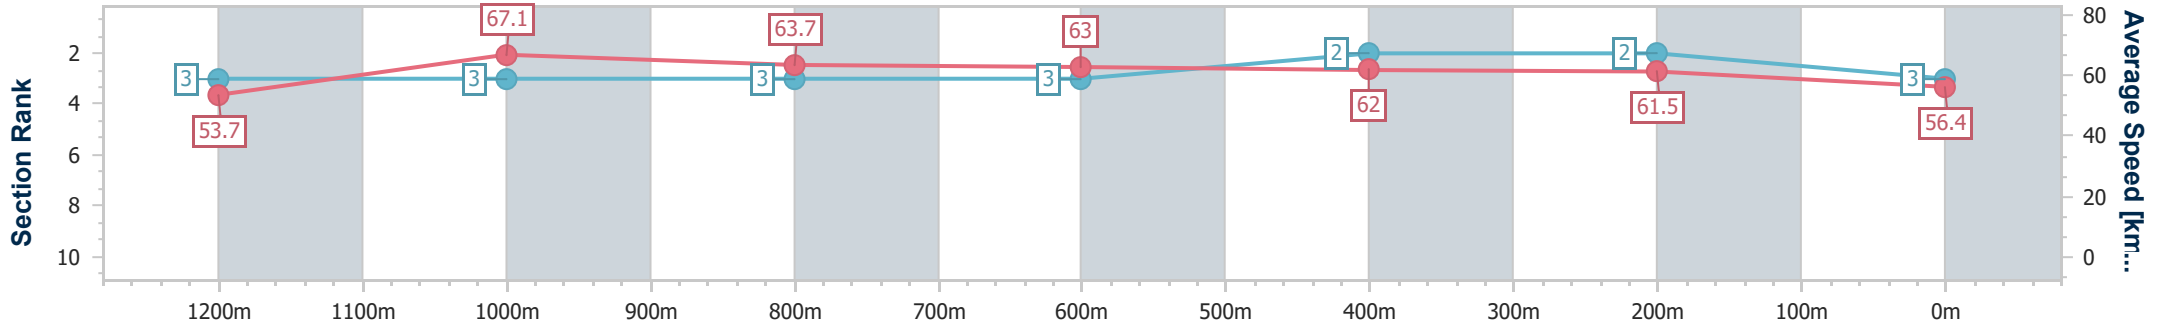

Horse/Jockey Name	Maii
Final Rank	3
Fastest Section Time (Section)	0:10.73 (1200m)
Top Speed [km/h] (Section)	69.1 (1200m)
Race State	Finished

Eagle Farm QLD Professional
Race 2: IMPRESSU PRINT GROUP TATTERSALL'S STAKES - 1400m
29 June 2024 - 12:20
Track Rating: Good 4, Weather: Fine, Rail Position: +6m 1600m-1000m; +7m Remainder

BRISBANE RACING CLUB

Section	Overall	1200m	1000m	800m	600m	400m	200m
Section Times	1:23.08 [3] (0:13.46)	1:09.62 [3] (0:10.73)	0:58.89 [3] (0:11.39)	0:47.50 [3] (0:11.45)	0:36.05 [3] (0:11.56)	0:24.49 [2] (0:11.73)	0:12.76 [2] (0:12.76)
Average Speed [km/h]	53.7	67.1	63.7	63.0	62.0	61.5	56.4
Top Speed [km/h]	68.3	69.1	64.8	63.8	63.1	63.2	59.4
Avg. Dist. to Rail [m]	3.2	1.9	1.2	0.2	0.4	0.4	0.8
Avg. Stride Freq. [Hz]	2.2	2.4	2.3	2.2	2.2	2.3	2.2
Avg. Stride Length [m]	6.7	7.9	7.8	7.8	7.7	7.5	7.0

- [ ] Ranking at each section and finish
- -.-.- No data available at this section
- NA No data available