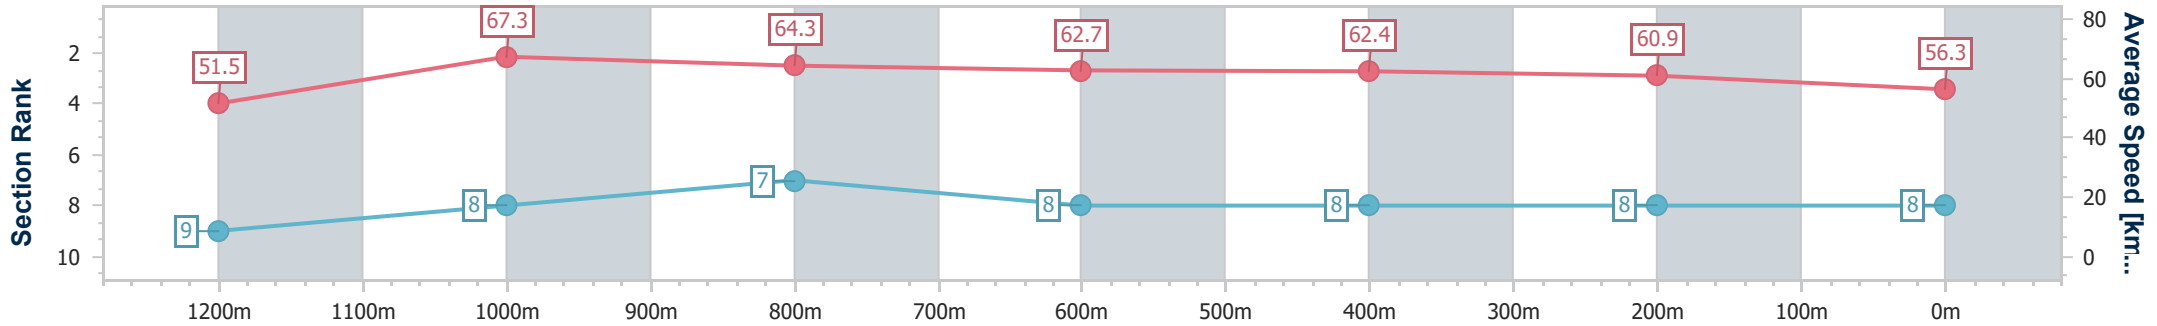

Section	Overall	1200m	1000m	800m	600m	400m	200m
Section Times	1:23.63 [8] (0:14.02)	1:09.61 [9] (0:10.67)	0:58.94 [8] (0:11.24)	0:47.70 [7] (0:11.47)	0:36.23 [8] (0:11.59)	0:24.64 [8] (0:11.81)	0:12.83 [8] (0:12.83)
Average Speed [km/h]	51.5	67.3	64.3	62.7	62.4	60.9	56.3
Top Speed [km/h]	69.0	69.4	65.2	63.9	63.1	63.5	58.8
Avg. Dist. to Rail [m]	3.6	0.8	0.6	0.4	0.7	1.3	2.0
Avg. Stride Freq. [Hz]	2.2	2.4	2.3	2.3	2.3	2.4	2.3
Avg. Stride Length [m]	6.4	7.9	7.9	7.7	7.5	7.2	6.9