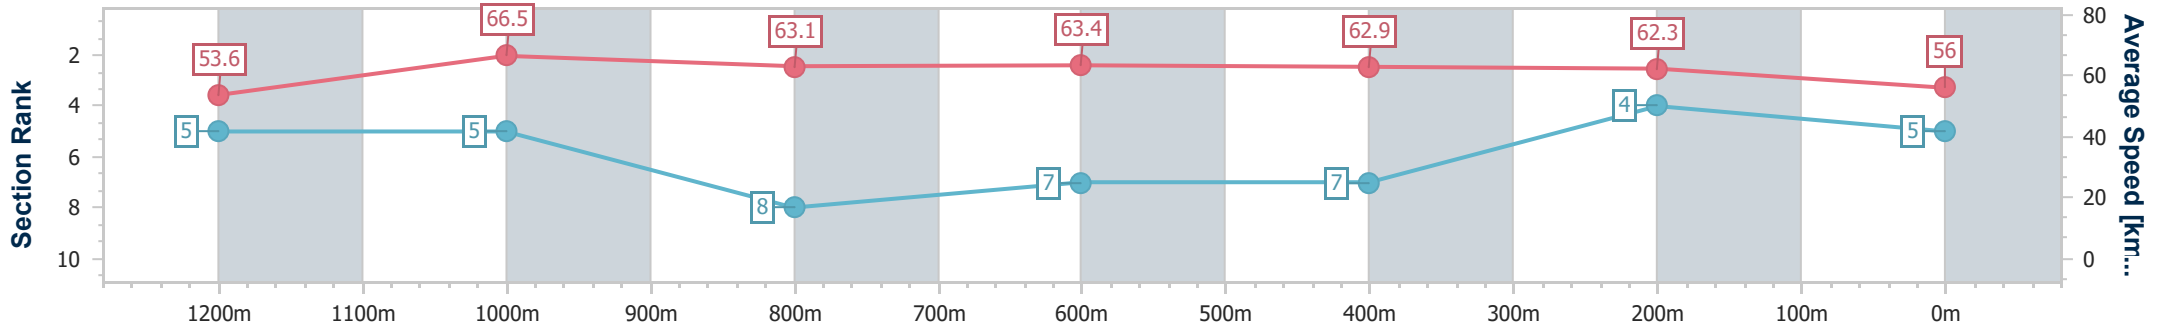

- [] Ranking at each section and finish
- .-.- No data available at this section
- NA No data available

Horse/Jockey Name	Run Lucy Run
Final Rank	5
Fastest Section Time (Section)	0:10.82 (1200m)
Top Speed [km/h] (Section)	68.0 (1200m)
Race State	Finished

Section	Overall	1200m	1000m	800m	600m	400m	200m
Section Times	1:23.36 [5] (0:13.52)	1:09.84 [5] (0:10.82)	0:59.02 [5] (0:11.60)	0:47.42 [8] (0:11.45)	0:35.97 [7] (0:11.55)	0:24.42 [7] (0:11.56)	0:12.86 [4] (0:12.86)
Average Speed [km/h]	53.6	66.5	63.1	63.4	62.9	62.3	56.0
Top Speed [km/h]	67.5	68.0	63.8	64.5	64.3	64.5	59.4
Avg. Dist. to Rail [m]	3.4	2.9	3.0	2.1	1.6	3.4	5.3
Avg. Stride Freq. [Hz]	2.4	2.4	2.3	2.3	2.3	2.4	2.3
Avg. Stride Length [m]	6.2	7.8	7.7	7.7	7.5	7.3	6.9