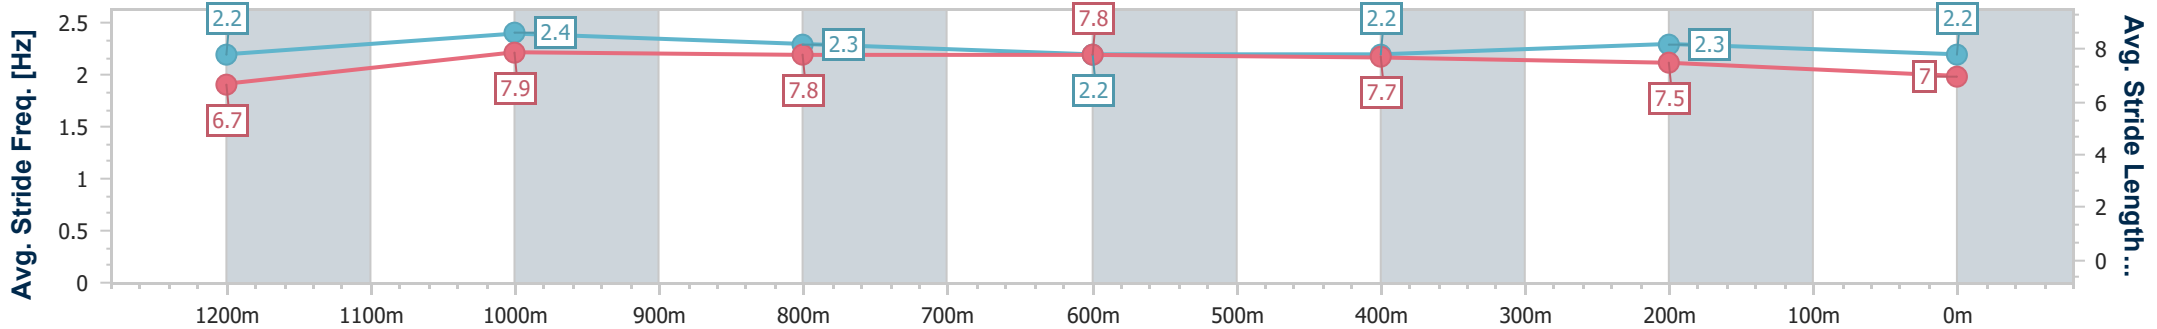

Horse/Jockey Name	Maii
Final Rank	3
Fastest Section Time (Section)	0:10.73 (1200m)
Top Speed [km/h] (Section)	69.1 (1200m)
Race State	Finished

Eagle Farm QLD Professional
Race 2: IMPRESSU PRINT GROUP TATTERSALL'S STAKES - 1400m
29 June 2024 - 12:20
Track Rating: Good 4, Weather: Fine, Rail Position: +6m 1600m-1000m; +7m Remainder

BRISBANE RACING CLUB

Section	Overall	1200m	1000m	800m	600m	400m	200m
Section Times	1:23.08 [3] (0:13.46)	1:09.62 [3] (0:10.73)	0:58.89 [3] (0:11.39)	0:47.50 [3] (0:11.45)	0:36.05 [3] (0:11.56)	0:24.49 [2] (0:11.73)	0:12.76 [2] (0:12.76)
Average Speed [km/h]	53.7	67.1	63.7	63.0	62.0	61.5	56.4
Top Speed [km/h]	68.3	69.1	64.8	63.8	63.1	63.2	59.4
Avg. Dist. to Rail [m]	3.2	1.9	1.2	0.2	0.4	0.4	0.8
Avg. Stride Freq. [Hz]	2.2	2.4	2.3	2.2	2.2	2.3	2.2
Avg. Stride Length [m]	6.7	7.9	7.8	7.8	7.7	7.5	7.0

- [ ] Ranking at each section and finish
- -.-.- No data available at this section
- NA No data available