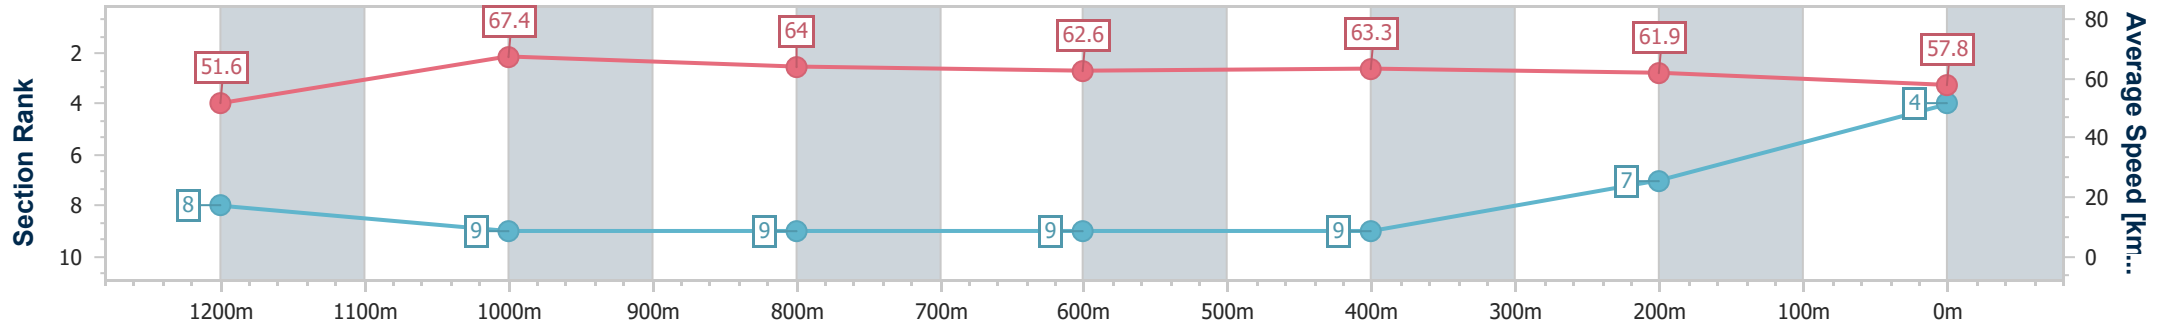

Section	Overall	1200m	1000m	800m	600m	400m	200m
Section Times	1:23.20 [4] (0:13.99)	1:09.21 [8] (0:10.71)	0:58.50 [9] (0:11.37)	0:47.13 [9] (0:11.54)	0:35.59 [9] (0:11.49)	0:24.10 [9] (0:11.62)	0:12.48 [7] (0:12.48)
Average Speed [km/h]	51.6	67.4	64.0	62.6	63.3	61.9	57.8
Top Speed [km/h]	67.5	69.4	64.9	63.7	63.9	63.3	59.5
Avg. Dist. to Rail [m]	6.2	2.3	2.0	1.2	2.2	5.5	6.0
Avg. Stride Freq. [Hz]	2.2	2.4	2.3	2.3	2.3	2.3	2.3
Avg. Stride Length [m]	6.5	7.8	7.8	7.7	7.7	7.4	7.0