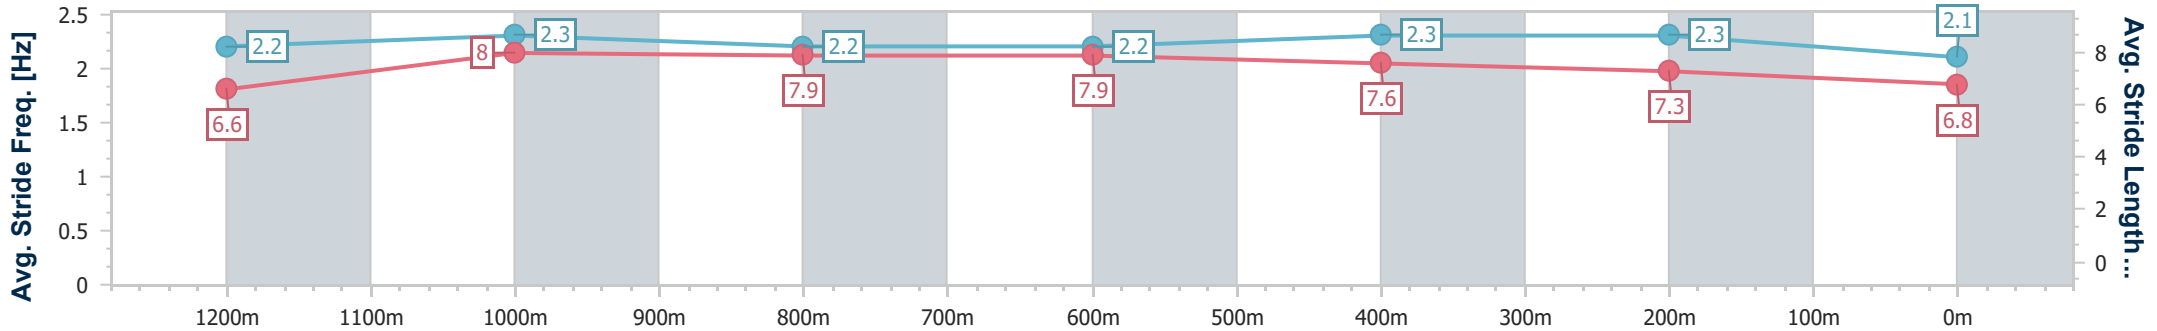

Section	Overall	1200m	1000m	800m	600m	400m	200m
Section Times	1:24.53 [9] (0:13.63)	1:10.90 [6] (0:10.83)	1:00.07 [6] (0:11.33)	0:48.74 [6] (0:11.40)	0:37.34 [5] (0:11.62)	0:25.72 [4] (0:12.04)	0:13.68 [9] (0:13.68)
Average Speed [km/h]	53.0	66.3	63.7	62.7	61.7	59.8	52.5
Top Speed [km/h]	67.8	68.4	64.9	63.5	62.3	61.9	56.8
Avg. Dist. to Rail [m]	2.0	1.1	0.6	1.5	1.2	1.6	3.1
Avg. Stride Freq. [Hz]	2.2	2.3	2.2	2.2	2.3	2.3	2.1
Avg. Stride Length [m]	6.6	8.0	7.9	7.9	7.6	7.3	6.8