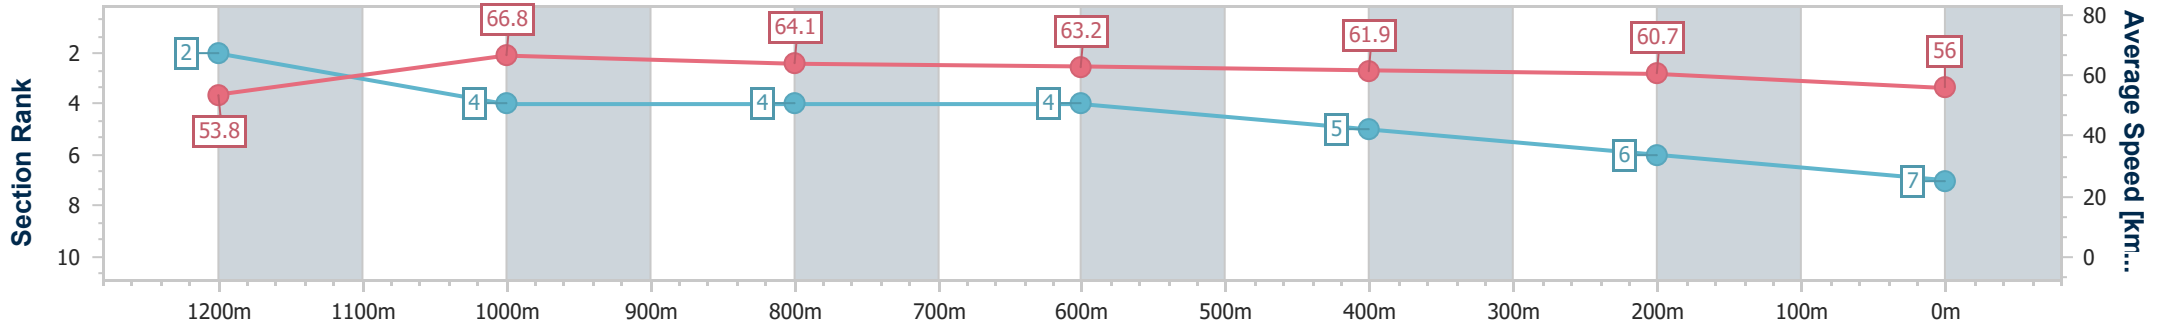

Section	Overall	1200m	1000m	800m	600m	400m	200m
Section Times	1:23.54 [7] (0:13.45)	1:10.09 [2] (0:10.79)	0:59.30 [4] (0:11.44)	0:47.86 [4] (0:11.46)	0:36.40 [4] (0:11.68)	0:24.72 [5] (0:11.86)	0:12.86 [6] (0:12.86)
Average Speed [km/h]	53.8	66.8	64.1	63.2	61.9	60.7	56.0
Top Speed [km/h]	68.3	68.2	65.2	64.4	62.9	62.5	58.6
Avg. Dist. to Rail [m]	8.0	5.1	3.0	1.4	1.4	4.2	4.3
Avg. Stride Freq. [Hz]	2.4	2.5	2.4	2.4	2.4	2.4	2.3
Avg. Stride Length [m]	6.2	7.5	7.4	7.4	7.3	7.0	6.8