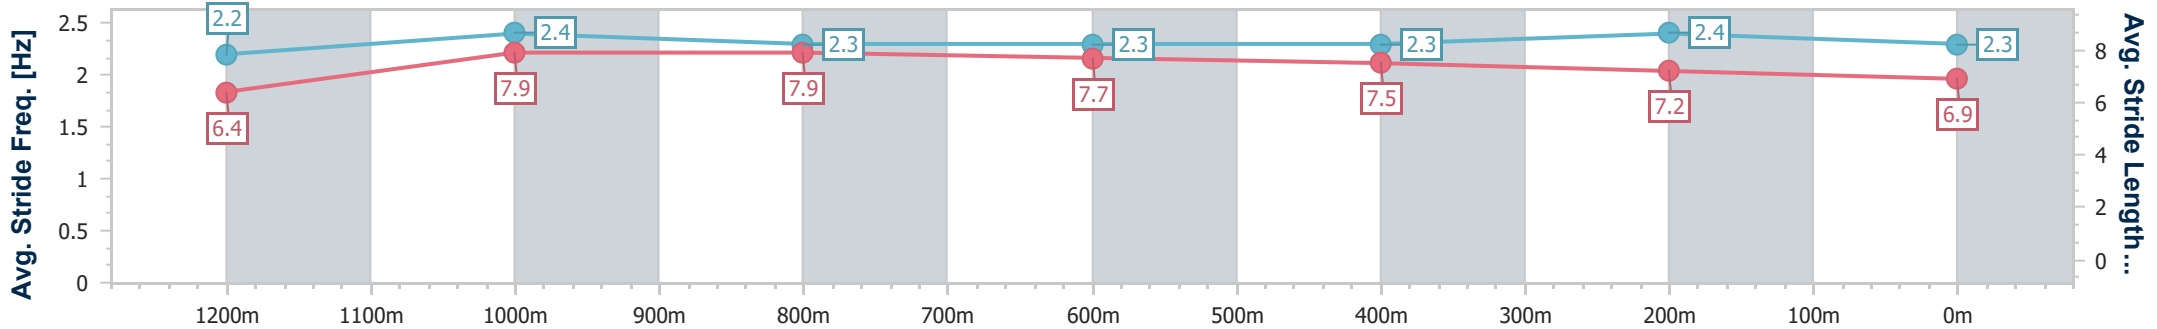

Section	Overall	1200m	1000m	800m	600m	400m	200m
Section Times	1:23.63 [8] (0:14.02)	1:09.61 [9] (0:10.67)	0:58.94 [8] (0:11.24)	0:47.70 [7] (0:11.47)	0:36.23 [8] (0:11.59)	0:24.64 [8] (0:11.81)	0:12.83 [8] (0:12.83)
Average Speed [km/h]	51.5	67.3	64.3	62.7	62.4	60.9	56.3
Top Speed [km/h]	69.0	69.4	65.2	63.9	63.1	63.5	58.8
Avg. Dist. to Rail [m]	3.6	0.8	0.6	0.4	0.7	1.3	2.0
Avg. Stride Freq. [Hz]	2.2	2.4	2.3	2.3	2.3	2.4	2.3
Avg. Stride Length [m]	6.4	7.9	7.9	7.7	7.5	7.2	6.9