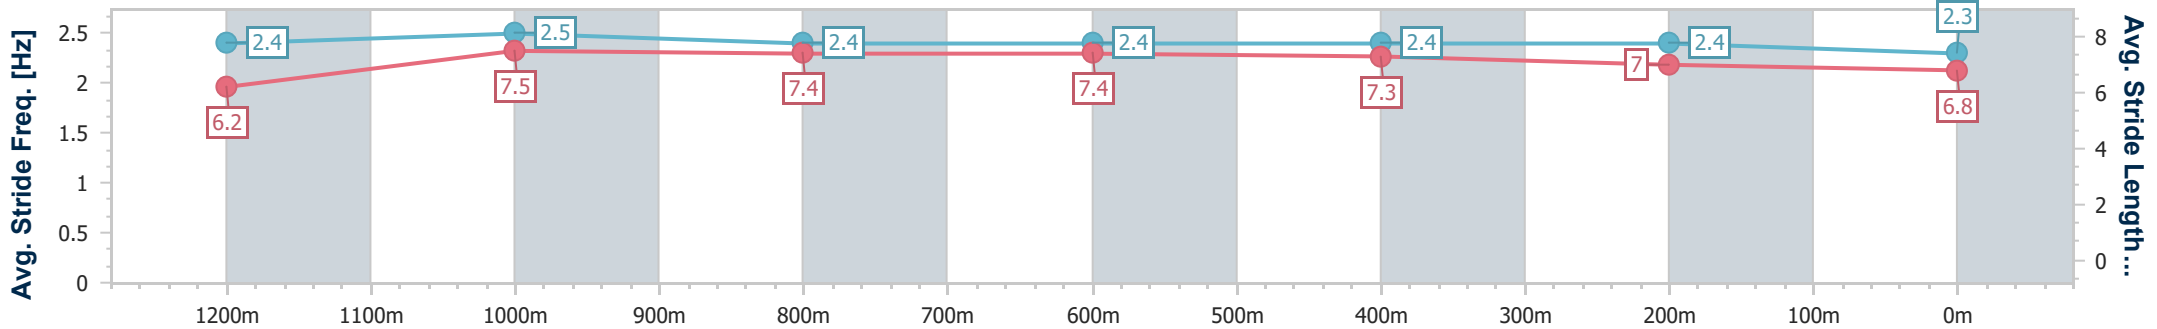

- [] Ranking at each section and finish
- .-.- No data available at this section
- NA No data available

Horse/Jockey Name	Miss Trustful
Final Rank	7
Fastest Section Time (Section)	0:10.79 (1200m)
Top Speed [km/h] (Section)	68.3 (Overall)
Race State	Finished

Section	Overall	1200m	1000m	800m	600m	400m	200m
Section Times	1:23.54 [7] (0:13.45)	1:10.09 [2] (0:10.79)	0:59.30 [4] (0:11.44)	0:47.86 [4] (0:11.46)	0:36.40 [4] (0:11.68)	0:24.72 [5] (0:11.86)	0:12.86 [6] (0:12.86)
Average Speed [km/h]	53.8	66.8	64.1	63.2	61.9	60.7	56.0
Top Speed [km/h]	68.3	68.2	65.2	64.4	62.9	62.5	58.6
Avg. Dist. to Rail [m]	8.0	5.1	3.0	1.4	1.4	4.2	4.3
Avg. Stride Freq. [Hz]	2.4	2.5	2.4	2.4	2.4	2.4	2.3
Avg. Stride Length [m]	6.2	7.5	7.4	7.4	7.3	7.0	6.8