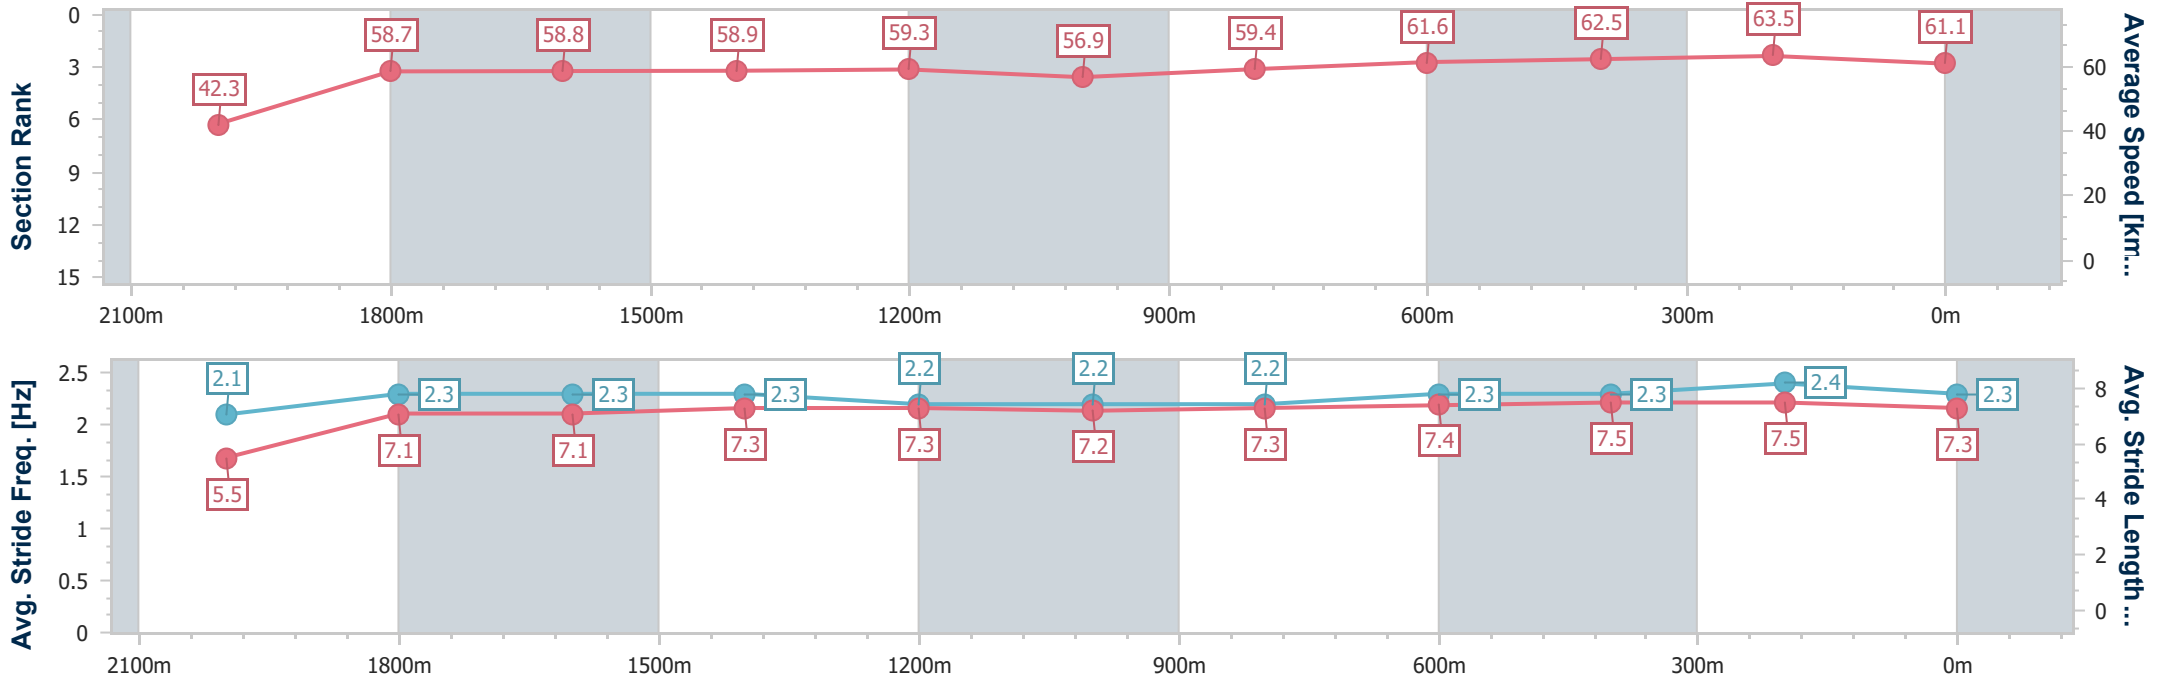

### Eagle Farm QLD Professional

Race 5: HMW GROUP TATTERSALL'S GOLD CROWN - 2143m

29 June 2024 - 14:09

Track Rating: Good 4, Weather: Fine, Rail Position: +6m 1600m-1000m; +7m Remainder

BRISBANE RACING CLUB

Section	Overall	2000m	1800m	1600m	1400m	1200m	1000m	800m	600m	400m	200m
Section Times	2:12.87 [2] (0:12.23)	2:00.64 [6] (0:12.32)	1:48.32 [1] (0:12.51)	1:35.81 [1] (0:12.33)	1:23.48 [1] (0:12.18)	1:11.30 [1] (0:12.66)	0:58.64 [1] (0:12.27)	0:46.37 [1] (0:11.68)	0:34.69 [1] (0:11.46)	0:23.23 [1] (0:11.34)	0:11.89 [1] (0:11.89)
Average Speed [km/h]	42.3	58.7	58.8	58.9	59.3	56.9	59.4	61.6	62.5	63.5	61.1
Top Speed [km/h]	58.2	59.8	59.3	59.8	60.4	57.7	61.1	62.5	63.8	64.0	62.1
Avg. Dist. to Rail [m]	4.5	1.2	3.5	3.7	2.3	2.4	2.0	0.6	0.7	0.4	0.4
Avg. Stride Freq. [Hz]	2.1	2.3	2.3	2.3	2.2	2.2	2.2	2.3	2.3	2.4	2.3
Avg. Stride Length [m]	5.5	7.1	7.1	7.3	7.3	7.2	7.3	7.4	7.5	7.5	7.3