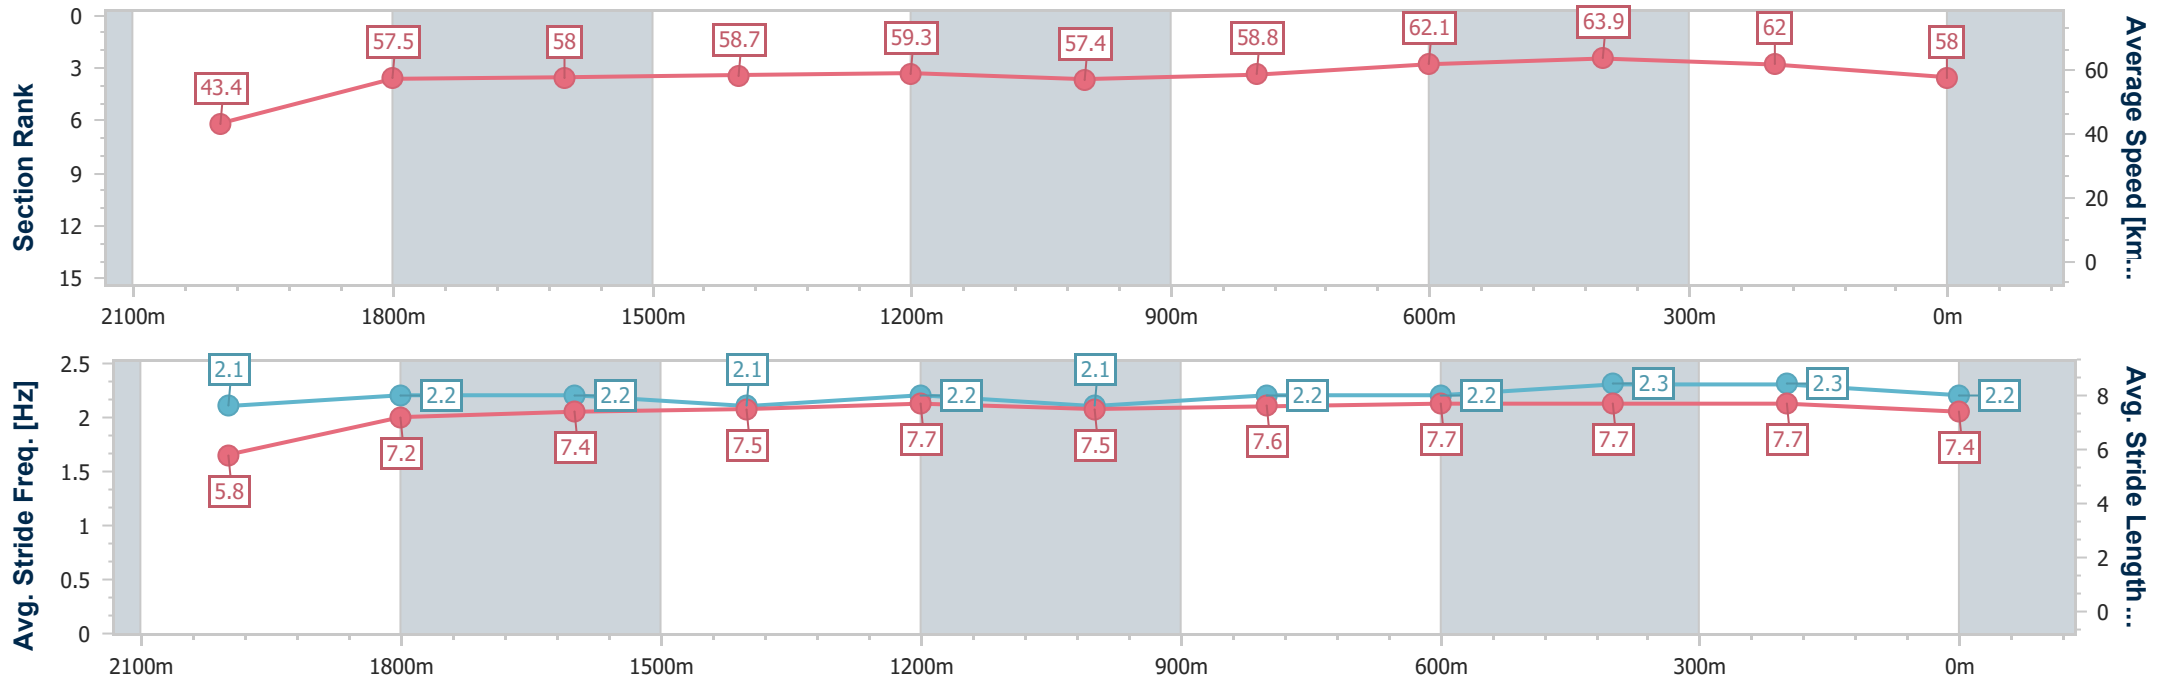

- [ ] Ranking at each section and finish
- .-.- No data available at this section
- NA No data available

Horse/Jockey Name	Artful Girl
Final Rank	11
Fastest Section Time (Section)	0:11.42 (600m)
Top Speed [km/h] (Section)	64.7 (400m)
Race State	Finished

Eagle Farm QLD Professional

Race 5: HMW GROUP TATTERSALL'S GOLD CROWN - 2143m

29 June 2024 - 14:09

Track Rating: Good 4, Weather: Fine, Rail Position: +6m 1600m-1000m; +7m Remainder

BRISBANE RACING CLUB

Section	Overall	2000m	1800m	1600m	1400m	1200m	1000m	800m	600m	400m	200m
Section Times	2:14.21 [11] (0:12.00)	2:02.21 [3] (0:12.75)	1:49.46 [4] (0:12.66)	1:36.80 [2] (0:12.44)	1:24.36 [2] (0:12.19)	1:12.17 [2] (0:12.57)	0:59.60 [2] (0:12.42)	0:47.18 [2] (0:11.69)	0:35.49 [2] (0:11.42)	0:24.07 [3] (0:11.58)	0:12.49 [9] (0:12.49)
Average Speed [km/h]	43.4	57.5	58.0	58.7	59.3	57.4	58.8	62.1	63.9	62.0	58.0
Top Speed [km/h]	56.9	58.2	58.9	59.9	60.3	58.0	61.9	63.5	64.5	64.7	59.9
Avg. Dist. to Rail [m]	6.1	3.3	3.8	4.3	3.7	3.7	3.2	2.0	2.3	3.3	4.4
Avg. Stride Freq. [Hz]	2.1	2.2	2.2	2.1	2.2	2.1	2.2	2.2	2.3	2.3	2.2
Avg. Stride Length [m]	5.8	7.2	7.4	7.5	7.7	7.5	7.6	7.7	7.7	7.7	7.4

- [ ] Ranking at each section and finish
- .-.- No data available at this section
- NA No data available

Horse/Jockey Name	Bellaciaocio
Final Rank	12
Fastest Section Time (Section)	0:11.29 (600m)
Top Speed [km/h] (Section)	65.6 (600m)
Race State	Finished