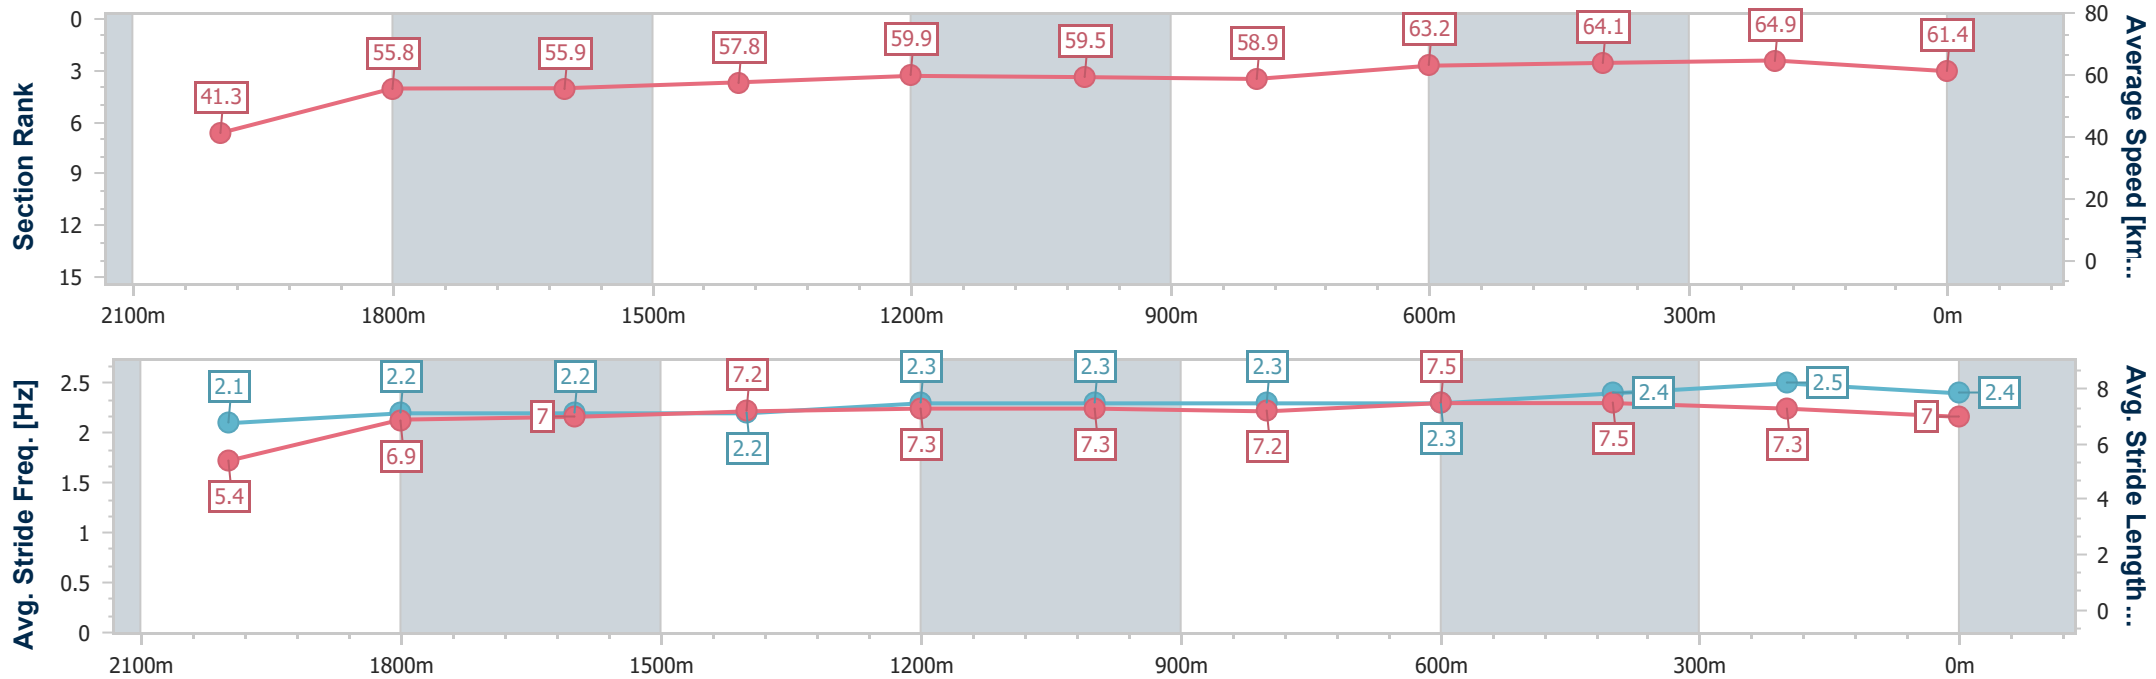

- [ ] Ranking at each section and finish
- .-.- No data available at this section
- NA No data available

Horse/Jockey Name	Awesome Wonder
Final Rank	5
Fastest Section Time (Section)	0:11.10 (400m)
Top Speed [km/h] (Section)	66.2 (400m)
Race State	Finished

### Eagle Farm QLD Professional

Race 5: HMW GROUP TATTERSALL'S GOLD CROWN - 2143m

29 June 2024 - 14:09

Track Rating: Good 4, Weather: Fine, Rail Position: +6m 1600m-1000m; +7m Remainder

BRISBANE RACING CLUB

Section	Overall	2000m	1800m	1600m	1400m	1200m	1000m	800m	600m	400m	200m
Section Times	2:13.33 [5] (0:12.61)	2:00.72 [10] (0:12.87)	1:47.85 [10] (0:12.99)	1:34.86 [10] (0:12.57)	1:22.29 [10] (0:12.06)	1:10.23 [10] (0:12.14)	0:58.09 [7] (0:12.41)	0:45.68 [9] (0:11.46)	0:34.22 [7] (0:11.32)	0:22.90 [7] (0:11.10)	0:11.80 [6] (0:11.80)
Average Speed [km/h]	41.3	55.8	55.9	57.8	59.9	59.5	58.9	63.2	64.1	64.9	61.4
Top Speed [km/h]	55.3	57.2	57.0	60.0	61.2	61.9	61.5	65.5	65.8	66.2	62.7
Avg. Dist. to Rail [m]	4.7	0.8	1.6	3.0	3.2	4.0	3.1	1.2	1.9	6.3	6.2
Avg. Stride Freq. [Hz]	2.1	2.2	2.2	2.2	2.3	2.3	2.3	2.3	2.4	2.5	2.4
Avg. Stride Length [m]	5.4	6.9	7.0	7.2	7.3	7.3	7.2	7.5	7.5	7.3	7.0