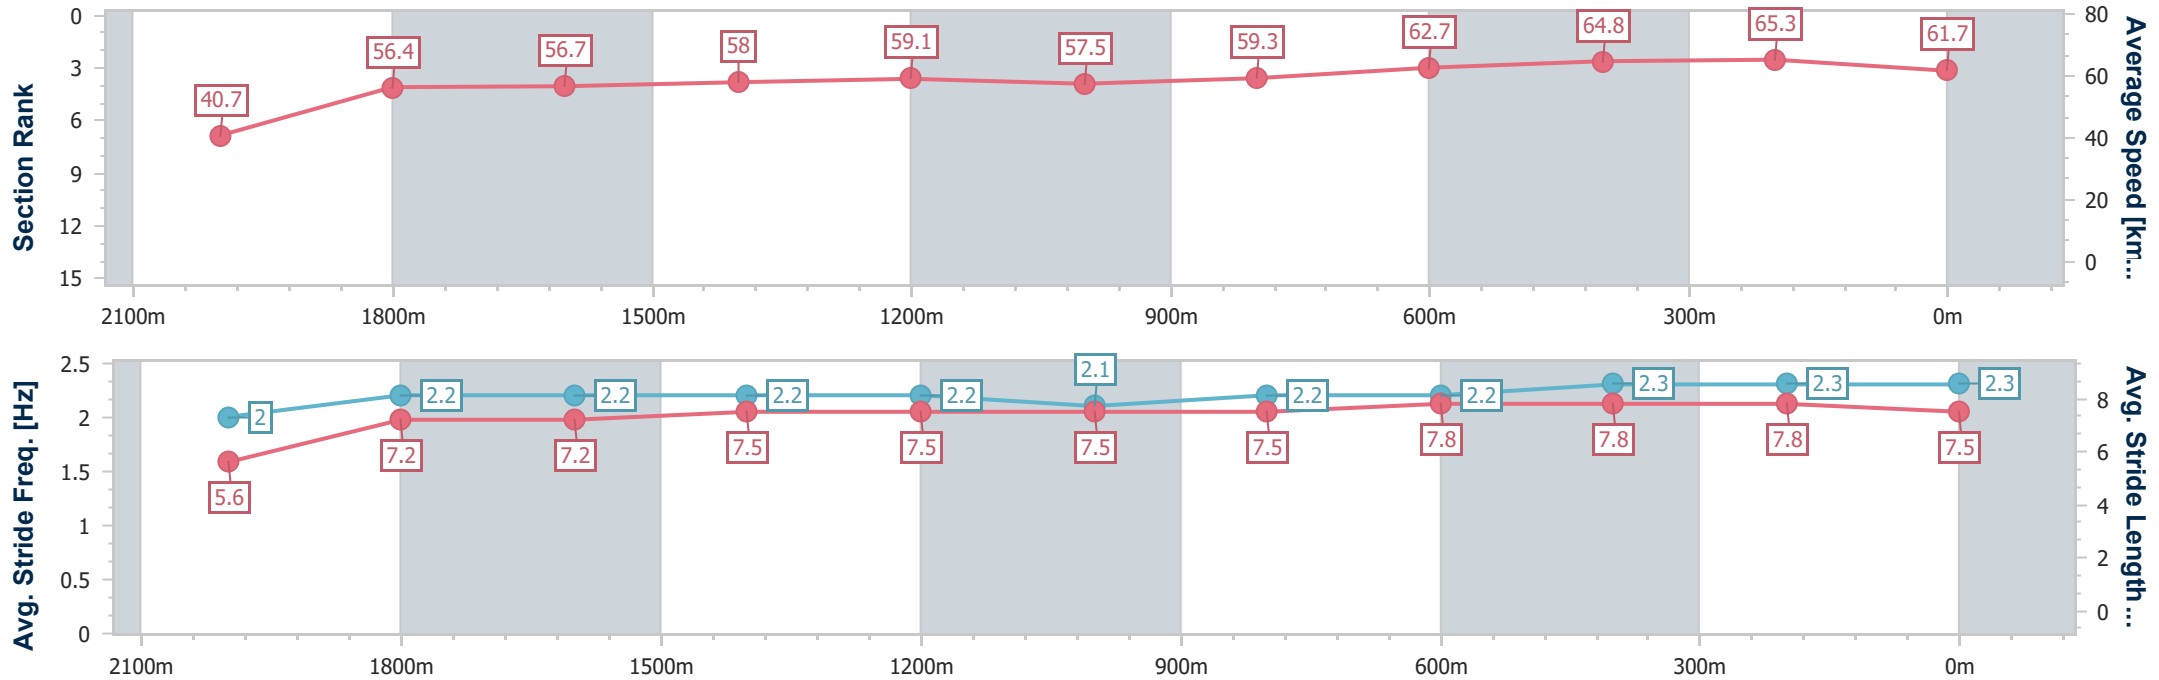

### Eagle Farm QLD Professional

Race 5: HMW GROUP TATTERSALL'S GOLD CROWN - 2143m

29 June 2024 - 14:09

Track Rating: Good 4, Weather: Fine, Rail Position: +6m 1600m-1000m; +7m Remainder

BRISBANE RACING CLUB

Section	Overall	2000m	1800m	1600m	1400m	1200m	1000m	800m	600m	400m	200m
Section Times	2:13.22 [3] (0:12.67)	2:00.55 [11] (0:12.69)	1:47.86 [9] (0:12.77)	1:35.09 [8] (0:12.46)	1:22.63 [8] (0:12.18)	1:10.45 [8] (0:12.57)	0:57.88 [9] (0:12.26)	0:45.62 [8] (0:11.59)	0:34.03 [9] (0:11.24)	0:22.79 [8] (0:11.04)	0:11.75 [4] (0:11.75)
Average Speed [km/h]	40.7	56.4	56.7	58.0	59.1	57.5	59.3	62.7	64.8	65.3	61.7
Top Speed [km/h]	56.3	57.2	57.9	59.9	60.1	59.6	62.1	64.3	66.8	66.4	63.3
Avg. Dist. to Rail [m]	4.5	1.2	0.6	1.7	1.5	1.7	1.9	1.9	2.4	2.7	2.9
Avg. Stride Freq. [Hz]	2.0	2.2	2.2	2.2	2.2	2.1	2.2	2.2	2.3	2.3	2.3
Avg. Stride Length [m]	5.6	7.2	7.2	7.5	7.5	7.5	7.5	7.8	7.8	7.8	7.5