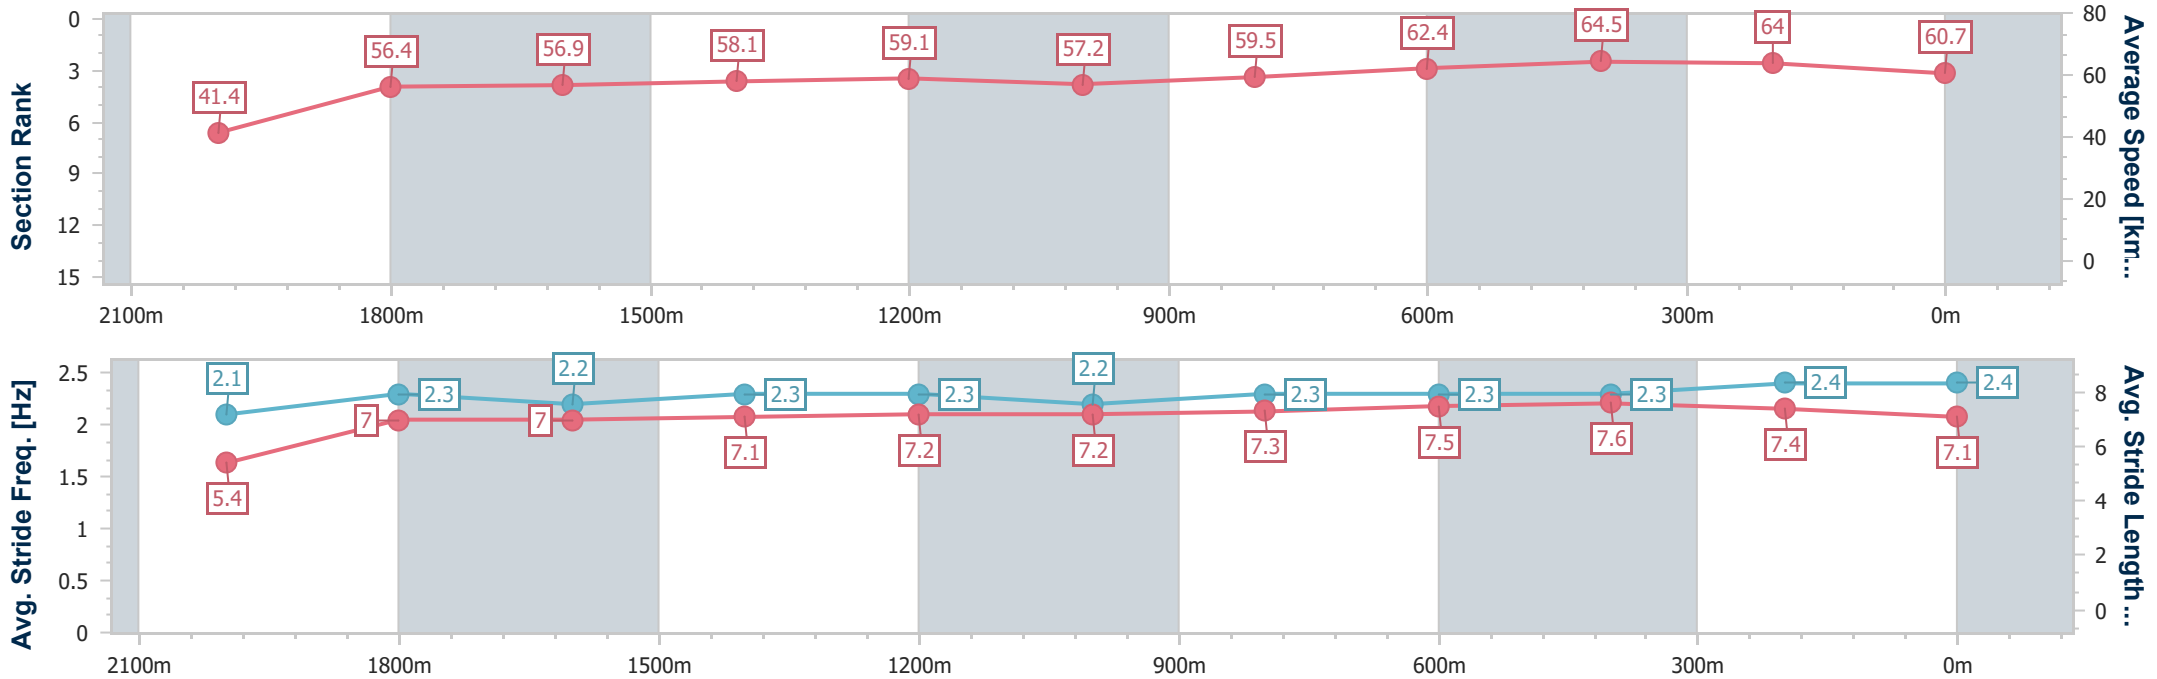

- [ ] Ranking at each section and finish
- .-.-.- No data available at this section
- NA No data available

Horse/Jockey Name	Old Song
Final Rank	6
Fastest Section Time (Section)	0:11.26 (600m)
Top Speed [km/h] (Section)	65.7 (600m)
Race State	Finished

Eagle Farm QLD Professional

Race 5: HMW GROUP TATTERSALL'S GOLD CROWN - 2143m

29 June 2024 - 14:09

Track Rating: Good 4, Weather: Fine, Rail Position: +6m 1600m-1000m; +7m Remainder

BRISBANE RACING CLUB

Section	Overall	2000m	1800m	1600m	1400m	1200m	1000m	800m	600m	400m	200m
Section Times	2:13.45 [6] (0:12.44)	2:01.01 [9] (0:12.72)	1:48.29 [6] (0:12.77)	1:35.52 [6] (0:12.46)	1:23.06 [5] (0:12.17)	1:10.89 [6] (0:12.61)	0:58.28 [6] (0:12.23)	0:46.05 [6] (0:11.59)	0:34.46 [6] (0:11.26)	0:23.20 [6] (0:11.26)	0:11.94 [5] (0:11.94)
Average Speed [km/h]	41.4	56.4	56.9	58.1	59.1	57.2	59.5	62.4	64.5	64.0	60.7
Top Speed [km/h]	57.5	57.5	57.2	60.4	60.0	59.4	62.2	63.5	65.7	65.5	63.1
Avg. Dist. to Rail [m]	2.3	0.6	1.0	1.9	1.9	2.3	2.2	0.8	2.1	5.5	5.4
Avg. Stride Freq. [Hz]	2.1	2.3	2.2	2.3	2.3	2.2	2.3	2.3	2.3	2.4	2.4
Avg. Stride Length [m]	5.4	7.0	7.0	7.1	7.2	7.2	7.3	7.5	7.6	7.4	7.1

- [ ] Ranking at each section and finish
- .-.-.- No data available at this section
- NA No data available

Horse/Jockey Name	Extraordinaire
Final Rank	7
Fastest Section Time (Section)	0:11.30 (600m)
Top Speed [km/h] (Section)	64.6 (600m)
Race State	Finished