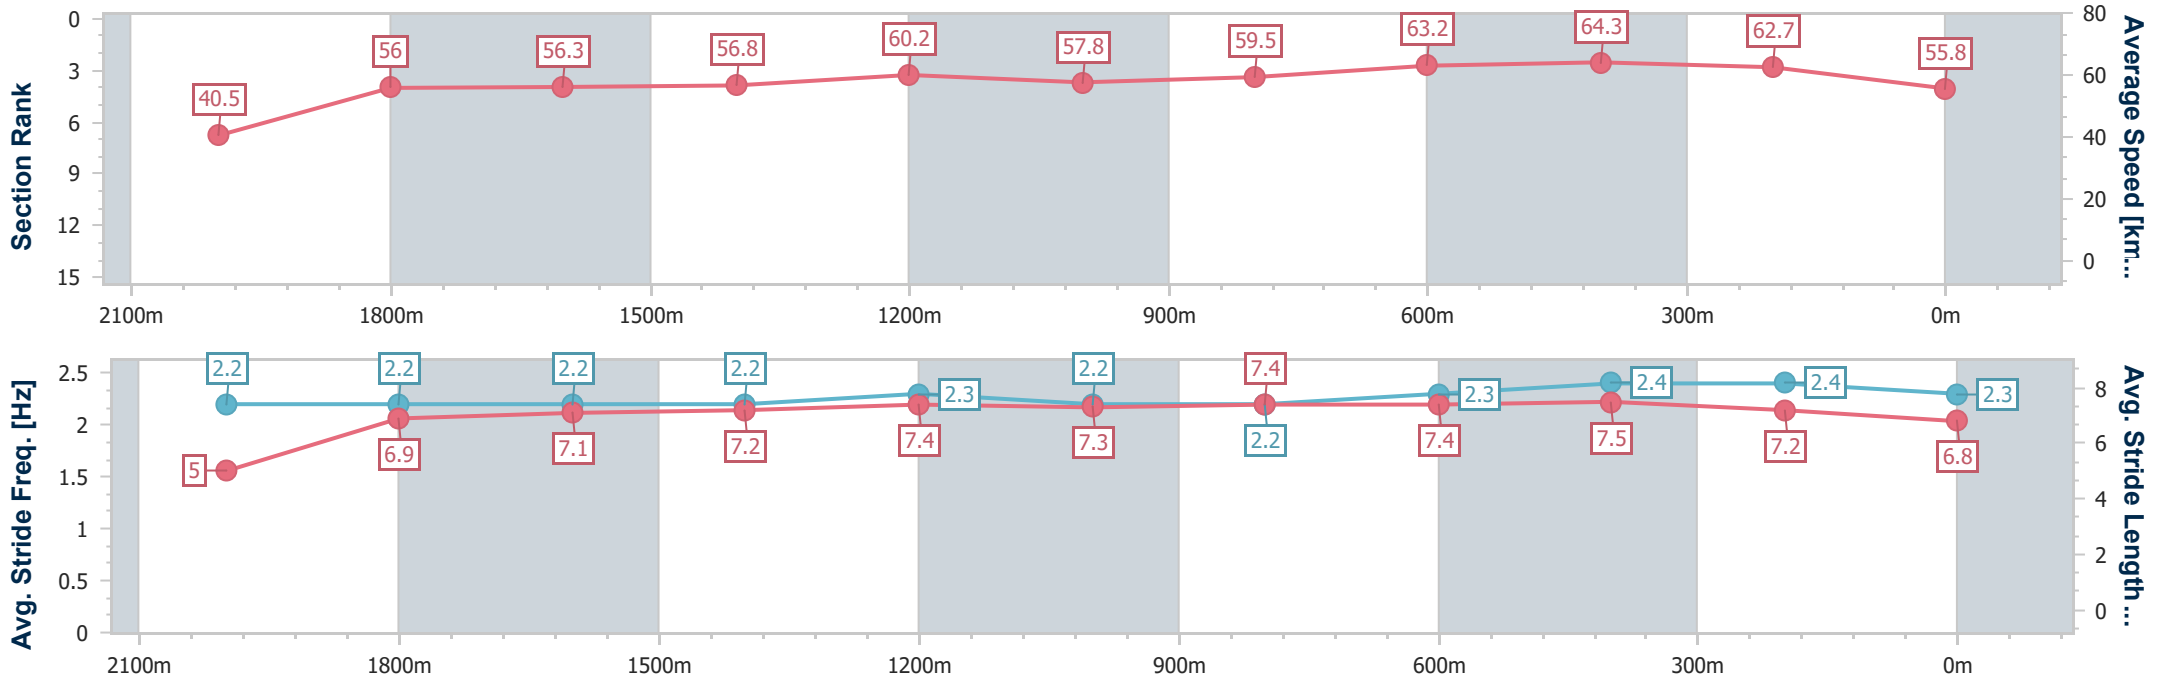

- [ ] Ranking at each section and finish
- .-.- No data available at this section
- NA No data available

Horse/Jockey Name	Pleadeel
Final Rank	13
Fastest Section Time (Section)	0:11.25 (600m)
Top Speed [km/h] (Section)	66.2 (400m)
Race State	Finished

### Eagle Farm QLD Professional

Race 5: HMW GROUP TATTERSALL'S GOLD CROWN - 2143m

29 June 2024 - 14:09

Track Rating: Good 4, Weather: Fine, Rail Position: +6m 1600m-1000m; +7m Remainder

BRISBANE RACING CLUB

Section	Overall	2000m	1800m	1600m	1400m	1200m	1000m	800m	600m	400m	200m
Section Times	2:15.30 [13] (0:12.91)	2:02.39 [12] (0:12.90)	1:49.49 [11] (0:12.89)	1:36.60 [12] (0:12.74)	1:23.86 [12] (0:12.01)	1:11.85 [12] (0:12.44)	0:59.41 [12] (0:12.23)	0:47.18 [12] (0:11.47)	0:35.71 [12] (0:11.25)	0:24.46 [12] (0:11.49)	0:12.97 [12] (0:12.97)
Average Speed [km/h]	40.5	56.0	56.3	56.8	60.2	57.8	59.5	63.2	64.3	62.7	55.8
Top Speed [km/h]	54.3	57.0	57.8	59.5	61.0	60.8	61.3	65.0	66.1	66.2	60.2
Avg. Dist. to Rail [m]	9.0	0.7	1.8	2.2	1.7	2.2	2.0	1.5	1.2	2.2	0.4
Avg. Stride Freq. [Hz]	2.2	2.2	2.2	2.2	2.3	2.2	2.2	2.3	2.4	2.4	2.3
Avg. Stride Length [m]	5.0	6.9	7.1	7.2	7.4	7.3	7.4	7.4	7.5	7.2	6.8