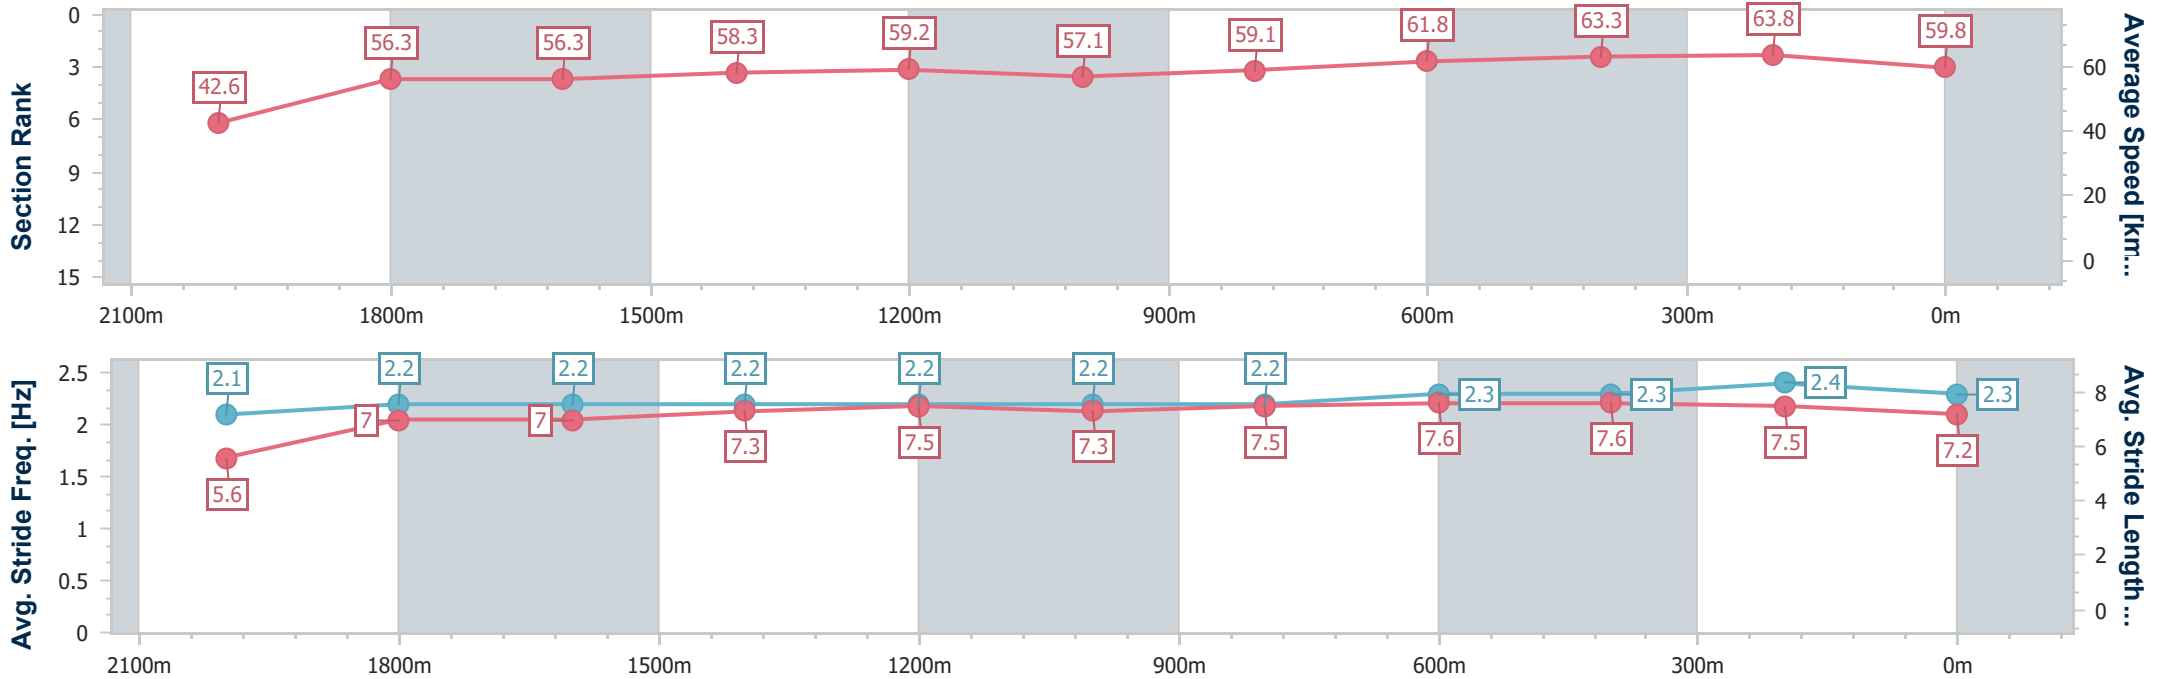

Eagle Farm QLD Professional

Race 5: HMW GROUP TATTERSALL'S GOLD CROWN - 2143m

29 June 2024 - 14:09

Track Rating: Good 4, Weather: Fine, Rail Position: +6m 1600m-1000m; +7m Remainder

BRISBANE RACING CLUB

Section	Overall	2000m	1800m	1600m	1400m	1200m	1000m	800m	600m	400m	200m
Section Times	2:13.46 [7] (0:12.02)	2:01.44 [4] (0:12.69)	1:48.75 [2] (0:12.85)	1:35.90 [3] (0:12.42)	1:23.48 [3] (0:12.20)	1:11.28 [3] (0:12.60)	0:58.68 [3] (0:12.30)	0:46.38 [3] (0:11.65)	0:34.73 [3] (0:11.30)	0:23.43 [2] (0:11.32)	0:12.11 [2] (0:12.11)
Average Speed [km/h]	42.6	56.3	56.3	58.3	59.2	57.1	59.1	61.8	63.3	63.8	59.8
Top Speed [km/h]	56.1	57.5	57.4	59.9	60.1	58.2	61.5	62.6	64.6	64.5	62.2
Avg. Dist. to Rail [m]	1.9	1.6	0.8	2.2	1.9	2.1	1.6	0.5	1.3	1.8	3.0
Avg. Stride Freq. [Hz]	2.1	2.2	2.2	2.2	2.2	2.2	2.2	2.3	2.3	2.4	2.3
Avg. Stride Length [m]	5.6	7.0	7.0	7.3	7.5	7.3	7.5	7.6	7.6	7.5	7.2