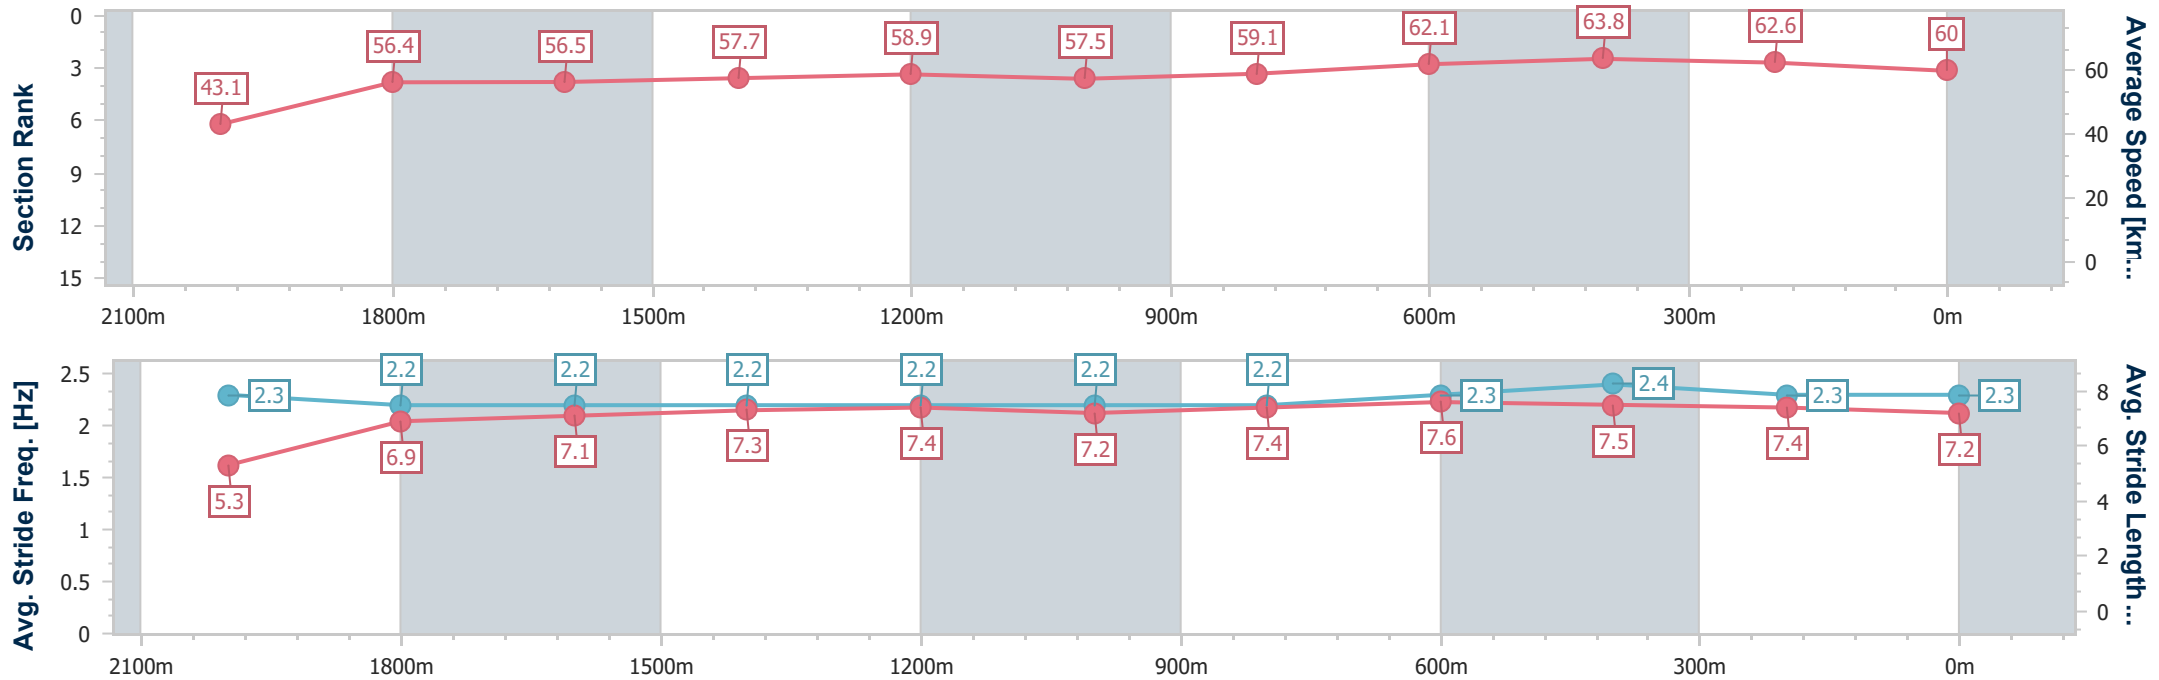

Eagle Farm QLD Professional

Race 5: HMW GROUP TATTERSALL'S GOLD CROWN - 2143m

29 June 2024 - 14:09

Track Rating: Good 4, Weather: Fine, Rail Position: +6m 1600m-1000m; +7m Remainder

BRISBANE RACING CLUB

Section	Overall	2000m	1800m	1600m	1400m	1200m	1000m	800m	600m	400m	200m
Section Times	2:13.81 [10] (0:11.98)	2:01.83 [2] (0:12.75)	1:49.08 [3] (0:12.83)	1:36.25 [4] (0:12.60)	1:23.65 [4] (0:12.28)	1:11.37 [4] (0:12.55)	0:58.82 [5] (0:12.33)	0:46.49 [4] (0:11.62)	0:34.87 [5] (0:11.31)	0:23.56 [5] (0:11.49)	0:12.07 [10] (0:12.07)
Average Speed [km/h]	43.1	56.4	56.5	57.7	58.9	57.5	59.1	62.1	63.8	62.6	60.0
Top Speed [km/h]	57.5	57.8	57.0	58.8	59.1	58.7	62.3	63.7	65.5	63.6	61.5
Avg. Dist. to Rail [m]	3.6	0.4	1.0	3.1	2.6	3.1	2.1	0.8	0.8	3.9	5.5
Avg. Stride Freq. [Hz]	2.3	2.2	2.2	2.2	2.2	2.2	2.2	2.3	2.4	2.3	2.3
Avg. Stride Length [m]	5.3	6.9	7.1	7.3	7.4	7.2	7.4	7.6	7.5	7.4	7.2

- [ ] Ranking at each section and finish
- .-.- No data available at this section
- NA No data available

Horse/Jockey Name	Artful Girl
Final Rank	11
Fastest Section Time (Section)	0:11.42 (600m)
Top Speed [km/h] (Section)	64.7 (400m)
Race State	Finished