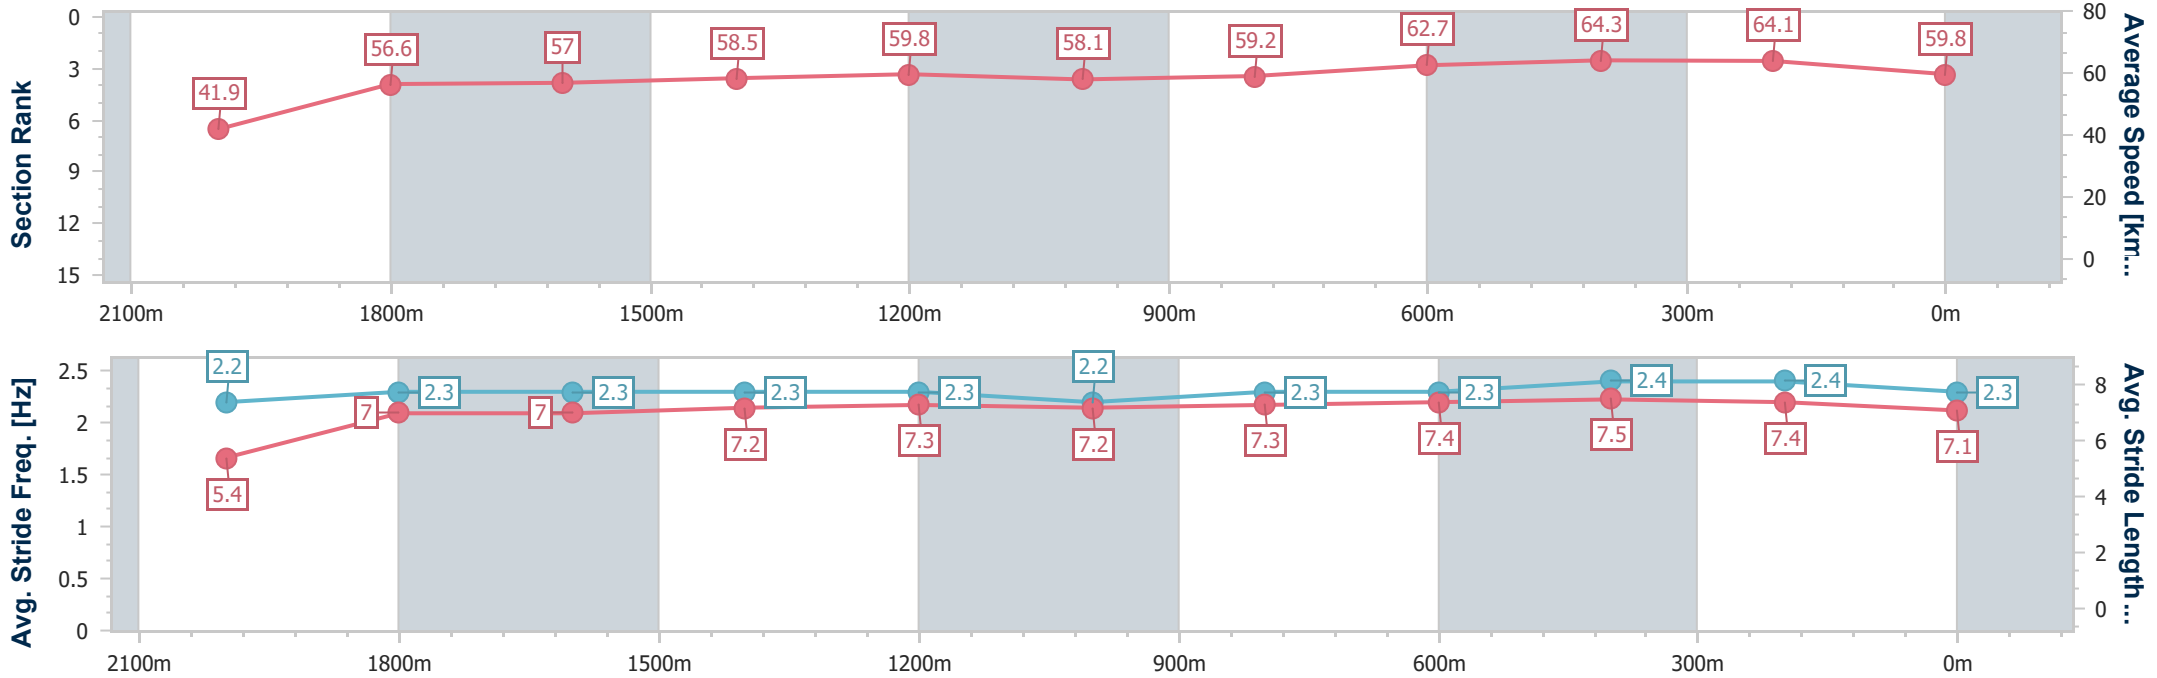

Eagle Farm QLD Professional

Race 5: HMW GROUP TATTERSALL'S GOLD CROWN - 2143m

29 June 2024 - 14:09

Track Rating: Good 4, Weather: Fine, Rail Position: +6m 1600m-1000m; +7m Remainder

BRISBANE RACING CLUB

Section	Overall	2000m	1800m	1600m	1400m	1200m	1000m	800m	600m	400m	200m
Section Times	2:13.57 [8] (0:12.39)	2:01.18 [8] (0:12.82)	1:48.36 [8] (0:12.78)	1:35.58 [7] (0:12.46)	1:23.12 [7] (0:12.09)	1:11.03 [5] (0:12.41)	0:58.62 [4] (0:12.40)	0:46.22 [5] (0:11.58)	0:34.64 [4] (0:11.31)	0:23.33 [4] (0:11.22)	0:12.11 [3] (0:12.11)
Average Speed [km/h]	41.9	56.6	57.0	58.5	59.8	58.1	59.2	62.7	64.3	64.1	59.8
Top Speed [km/h]	57.2	57.2	58.1	59.3	60.5	60.7	62.1	63.5	65.9	65.6	62.1
Avg. Dist. to Rail [m]	7.2	1.0	2.3	4.1	3.9	4.1	3.6	1.6	2.2	4.5	4.4
Avg. Stride Freq. [Hz]	2.2	2.3	2.3	2.3	2.3	2.2	2.3	2.3	2.4	2.4	2.3
Avg. Stride Length [m]	5.4	7.0	7.0	7.2	7.3	7.2	7.3	7.4	7.5	7.4	7.1

- [ ] Ranking at each section and finish
- .-.- No data available at this section
- NA No data available

Horse/Jockey Name	Our Maryanne
Final Rank	9
Fastest Section Time (Section)	0:11.04 (400m)
Top Speed [km/h] (Section)	66.8 (600m)
Race State	Finished