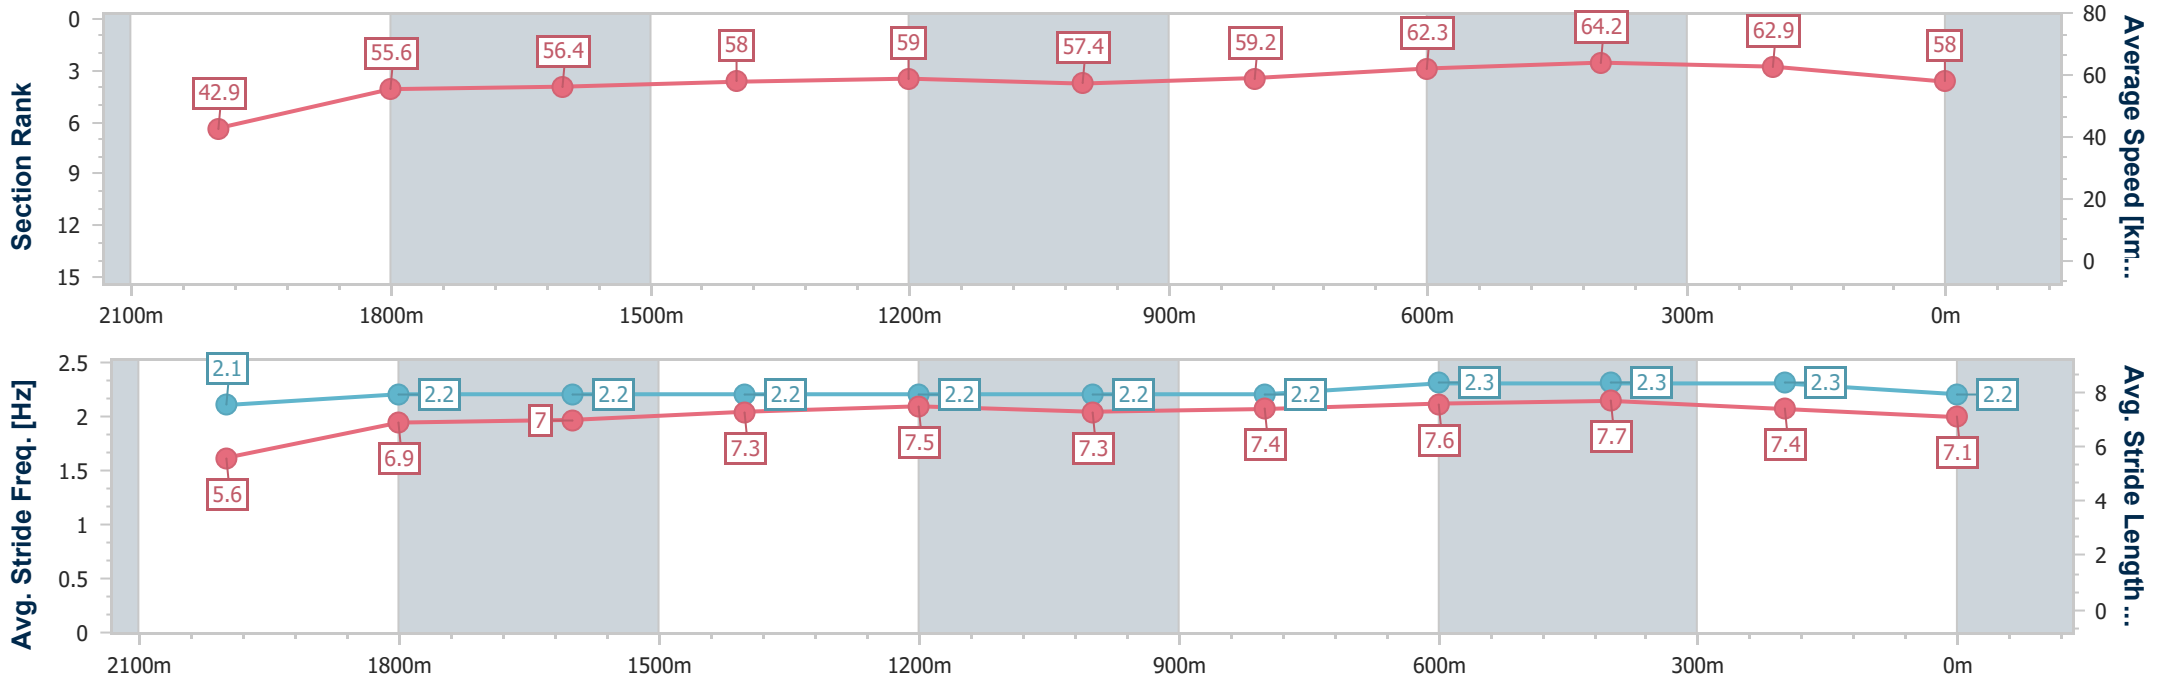

- [ ] Ranking at each section and finish
- .-.- No data available at this section
- NA No data available

Horse/Jockey Name	Bellaciaocio
Final Rank	12
Fastest Section Time (Section)	0:11.29 (600m)
Top Speed [km/h] (Section)	65.6 (600m)
Race State	Finished

### Eagle Farm QLD Professional

Race 5: HMW GROUP TATTERSALL'S GOLD CROWN - 2143m

29 June 2024 - 14:09

Track Rating: Good 4, Weather: Fine, Rail Position: +6m 1600m-1000m; +7m Remainder

BRISBANE RACING CLUB

Section	Overall	2000m	1800m	1600m	1400m	1200m	1000m	800m	600m	400m	200m
Section Times	2:14.45 [12] (0:12.10)	2:02.35 [5] (0:12.93)	1:49.42 [5] (0:12.85)	1:36.57 [5] (0:12.54)	1:24.03 [6] (0:12.24)	1:11.79 [7] (0:12.59)	0:59.20 [8] (0:12.31)	0:46.89 [7] (0:11.63)	0:35.26 [8] (0:11.29)	0:23.97 [9] (0:11.45)	0:12.52 [11] (0:12.52)
Average Speed [km/h]	42.9	55.6	56.4	58.0	59.0	57.4	59.2	62.3	64.2	62.9	58.0
Top Speed [km/h]	56.2	57.0	57.6	59.0	59.6	59.4	61.8	64.7	65.6	64.9	60.3
Avg. Dist. to Rail [m]	2.8	0.8	1.6	3.1	2.9	3.2	2.7	1.9	1.6	2.9	2.4
Avg. Stride Freq. [Hz]	2.1	2.2	2.2	2.2	2.2	2.2	2.2	2.3	2.3	2.3	2.2
Avg. Stride Length [m]	5.6	6.9	7.0	7.3	7.5	7.3	7.4	7.6	7.7	7.4	7.1