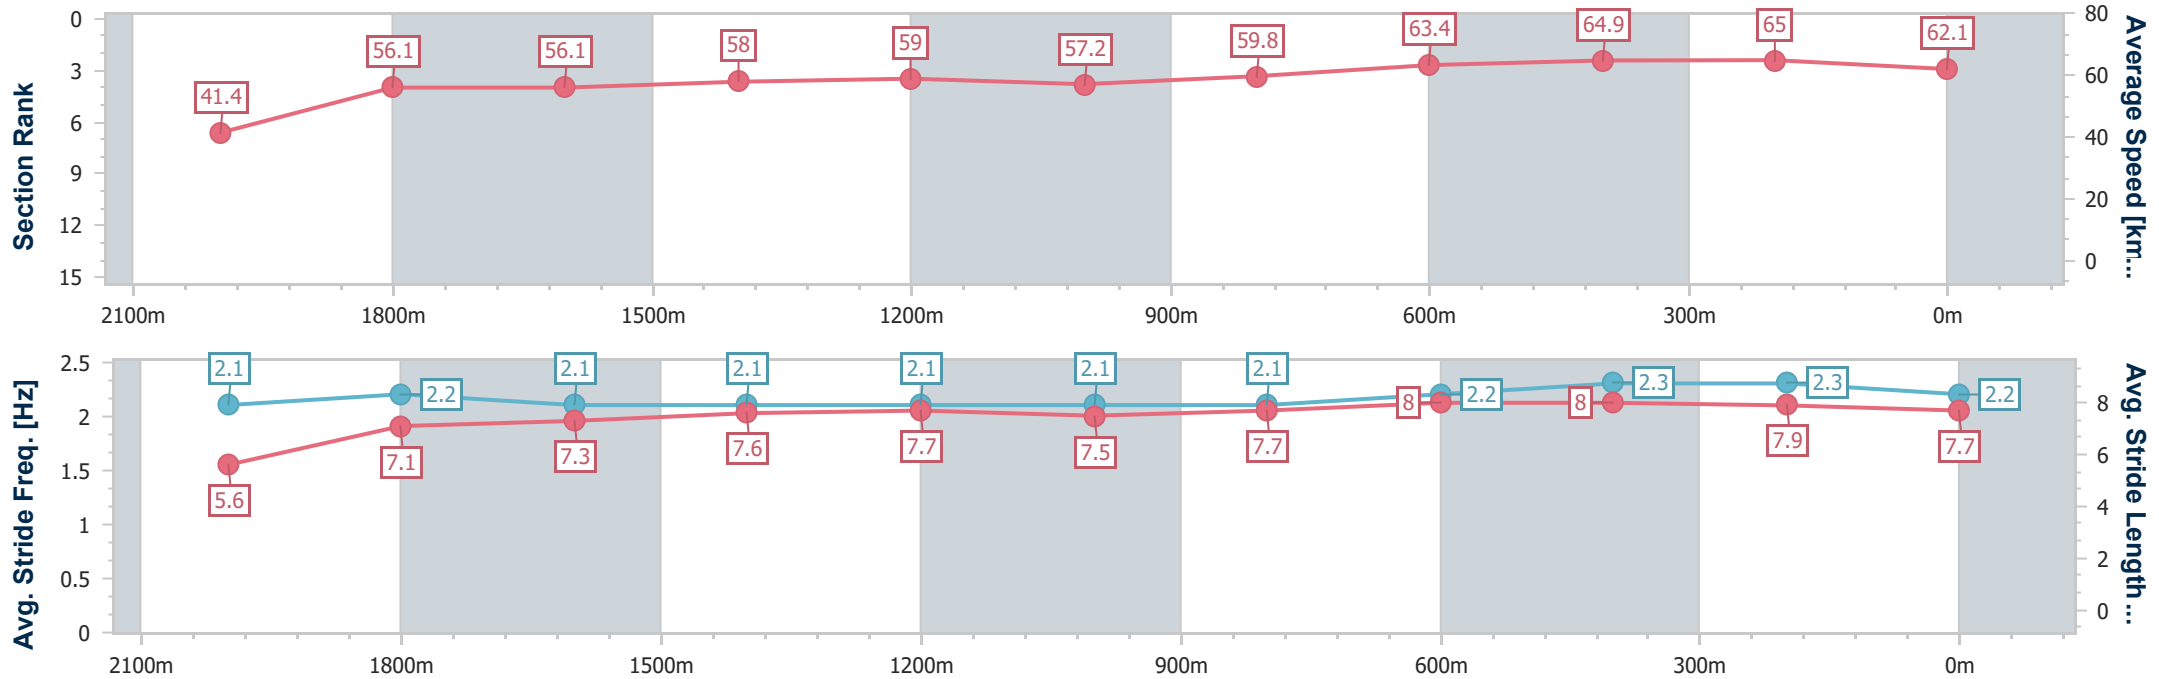

Eagle Farm QLD Professional

Race 5: HMW GROUP TATTERSALL'S GOLD CROWN - 2143m

29 June 2024 - 14:09

Track Rating: Good 4, Weather: Fine, Rail Position: +6m 1600m-1000m; +7m Remainder

BRISBANE RACING CLUB

Section	Overall	2000m	1800m	1600m	1400m	1200m	1000m	800m	600m	400m	200m
Section Times	2:13.27 [4] (0:12.38)	2:00.89 [7] (0:12.82)	1:48.07 [7] (0:12.95)	1:35.12 [9] (0:12.54)	1:22.58 [9] (0:12.24)	1:10.34 [9] (0:12.61)	0:57.73 [10] (0:12.20)	0:45.53 [10] (0:11.49)	0:34.04 [10] (0:11.29)	0:22.75 [10] (0:11.04)	0:11.71 [7] (0:11.71)
Average Speed [km/h]	41.4	56.1	56.1	58.0	59.0	57.2	59.8	63.4	64.9	65.0	62.1
Top Speed [km/h]	56.8	57.2	57.3	59.6	59.6	59.7	62.0	64.6	65.9	66.2	64.0
Avg. Dist. to Rail [m]	2.3	1.0	2.0	3.0	2.7	3.0	2.8	2.3	3.5	7.7	7.9
Avg. Stride Freq. [Hz]	2.1	2.2	2.1	2.1	2.1	2.1	2.1	2.2	2.3	2.3	2.2
Avg. Stride Length [m]	5.6	7.1	7.3	7.6	7.7	7.5	7.7	8.0	8.0	7.9	7.7

- [ ] Ranking at each section and finish
- .-.- No data available at this section
- NA No data available

Horse/Jockey Name	Awesome Wonder
Final Rank	5
Fastest Section Time (Section)	0:11.10 (400m)
Top Speed [km/h] (Section)	66.2 (400m)
Race State	Finished