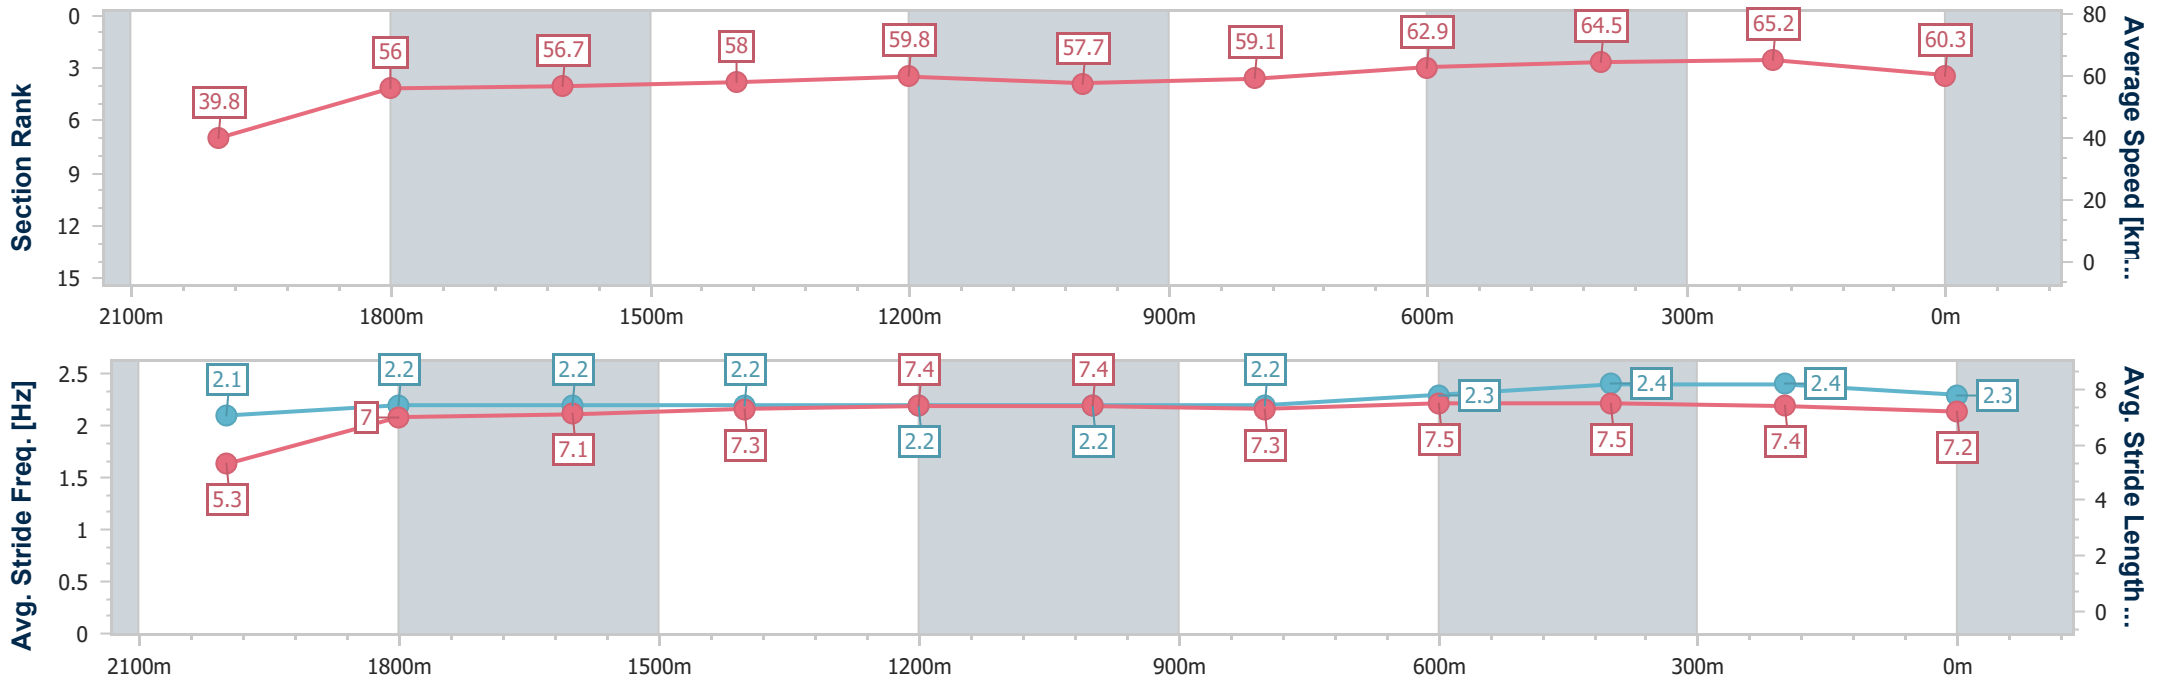

### Eagle Farm QLD Professional

Race 5: HMW GROUP TATTERSALL'S GOLD CROWN - 2143m

29 June 2024 - 14:09

Track Rating: Good 4, Weather: Fine, Rail Position: +6m 1600m-1000m; +7m Remainder

BRISBANE RACING CLUB

Section	Overall	2000m	1800m	1600m	1400m	1200m	1000m	800m	600m	400m	200m
Section Times	2:13.65 [9] (0:13.03)	2:00.62 [13] (0:12.80)	1:47.82 [12] (0:12.73)	1:35.09 [11] (0:12.51)	1:22.58 [11] (0:12.10)	1:10.48 [11] (0:12.50)	0:57.98 [11] (0:12.25)	0:45.73 [11] (0:11.49)	0:34.24 [11] (0:11.19)	0:23.05 [11] (0:11.04)	0:12.01 [8] (0:12.01)
Average Speed [km/h]	39.8	56.0	56.7	58.0	59.8	57.7	59.1	62.9	64.5	65.2	60.3
Top Speed [km/h]	54.9	56.7	57.7	60.7	60.8	60.7	62.0	65.1	66.8	66.4	63.3
Avg. Dist. to Rail [m]	6.9	0.8	0.9	2.0	1.8	2.0	1.8	0.7	0.6	1.7	1.7
Avg. Stride Freq. [Hz]	2.1	2.2	2.2	2.2	2.2	2.2	2.2	2.3	2.4	2.4	2.3
Avg. Stride Length [m]	5.3	7.0	7.1	7.3	7.4	7.4	7.3	7.5	7.5	7.4	7.2