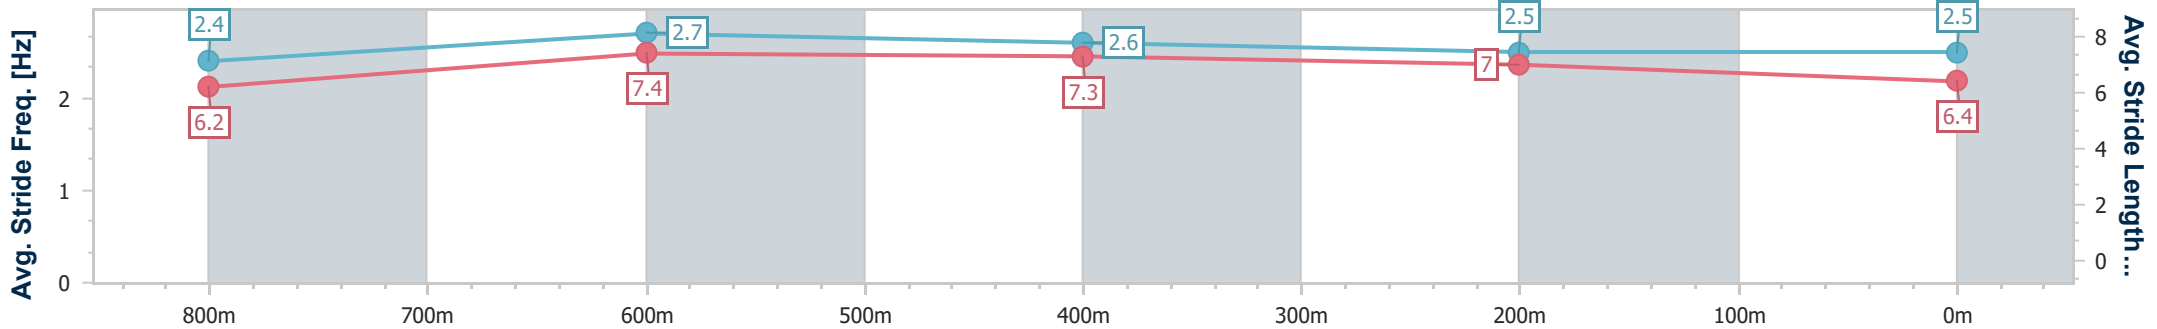

Section	Overall	800m	600m	400m	200m
Section Times	0:57.84 [5] (0:13.22)	0:44.62 [6] (0:10.06)	0:34.56 [5] (0:10.82)	0:23.74 [5] (0:11.40)	0:12.34 [5] (0:12.34)
Average Speed [km/h]	54.5	70.6	67.5	63.8	58.5
Top Speed [km/h]	71.1	71.6	70.6	65.4	61.8
Avg. Dist. to Rail [m]	0.6	0.5	3.1	6.5	7.4
Avg. Stride Freq. [Hz]	2.4	2.5	2.4	2.4	2.3
Avg. Stride Length [m]	6.4	7.8	7.7	7.5	7.3

- [ ] Ranking at each section and finish
- .-.- No data available at this section
- NA No data available

Horse/Jockey Name	Missypie
Final Rank	6
Fastest Section Time (Section)	0:10.20 (800m)
Top Speed [km/h] (Section)	71.3 (800m)
Race State	Finished

Section	Overall	800m	600m	400m	200m
Section Times	0:58.31 [6] (0:13.19)	0:45.12 [5] (0:10.20)	0:34.92 [6] (0:10.73)	0:24.19 [6] (0:11.43)	0:12.76 [6] (0:12.76)
Average Speed [km/h]	54.6	70.2	68.0	63.3	56.5
Top Speed [km/h]	70.2	71.3	70.3	66.2	60.5
Avg. Dist. to Rail [m]	0.5	1.5	2.4	3.2	4.0
Avg. Stride Freq. [Hz]	2.4	2.7	2.6	2.5	2.5
Avg. Stride Length [m]	6.2	7.4	7.3	7.0	6.4