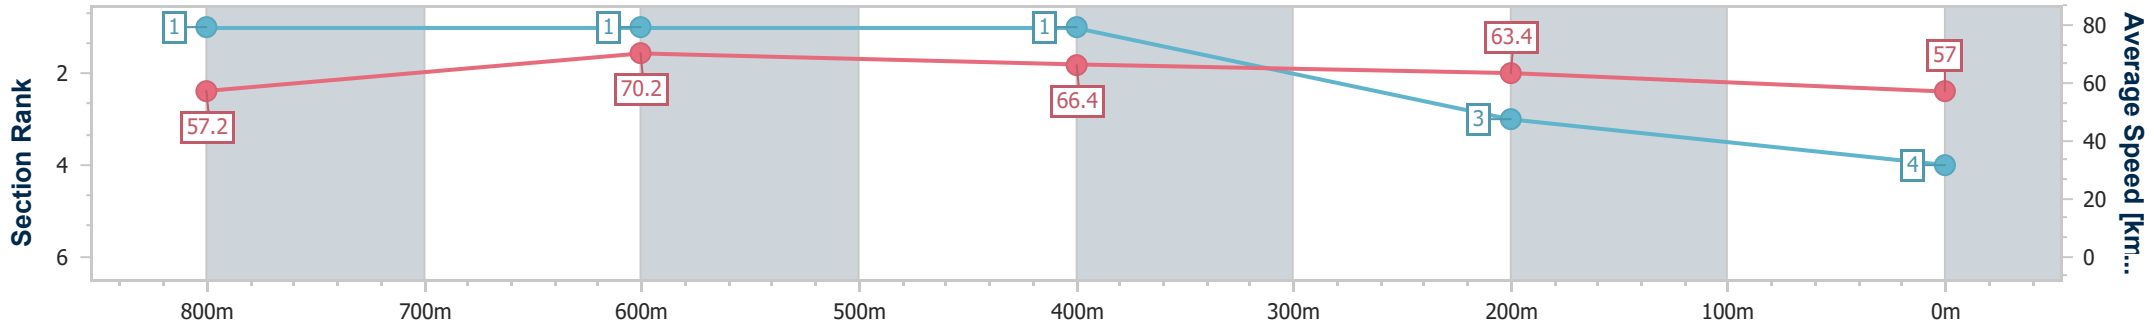

Horse/Jockey Name	Valentino Miss
Final Rank	4
Fastest Section Time (Section)	0:10.03 (800m)
Top Speed [km/h] (Section)	71.3 (800m)
Race State	Finished

Townsville QLD Professional
Race 1: Winter Carnival Tickets On Sale now QTIS Two-Years-Old Handicap - 1000m

02 July 2024 - 12:25

Track Rating: Soft 5, Weather: Fine, Rail Position: +7m 1000m-W/Post; +2m Remainder

Section	Overall	800m	600m	400m	200m
Section Times	0:57.61 [4] (0:12.60)	0:45.01 [1] (0:10.03)	0:34.98 [1] (0:10.91)	0:24.07 [1] (0:11.42)	0:12.65 [3] (0:12.65)
Average Speed [km/h]	57.2	70.2	66.4	63.4	57.0
Top Speed [km/h]	70.2	71.3	69.9	64.8	60.6
Avg. Dist. to Rail [m]	2.6	1.2	1.5	2.2	2.6
Avg. Stride Freq. [Hz]	2.6	2.7	2.6	2.5	2.4
Avg. Stride Length [m]	6.0	7.4	7.2	7.0	6.6

- [ ] Ranking at each section and finish
- -.-.- No data available at this section
- NA No data available