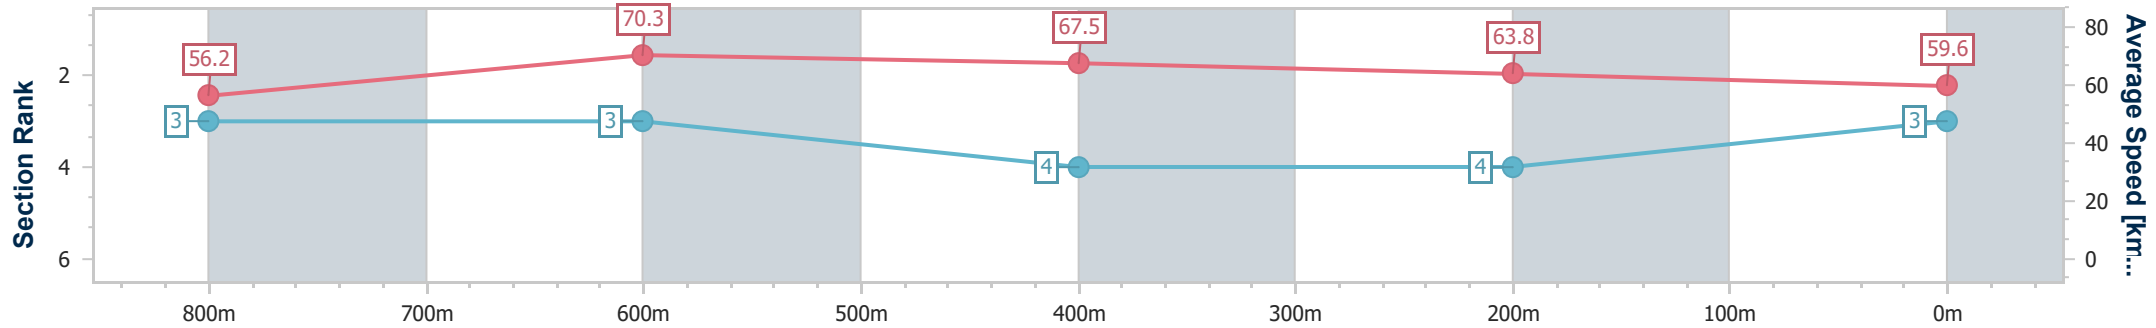

Horse/Jockey Name	Hand Grenade
Final Rank	3
Fastest Section Time (Section)	0:10.22 (800m)
Top Speed [km/h] (Section)	71.3 (800m)
Race State	Finished

Townsville QLD Professional
Race 1: Winter Carnival Tickets On Sale now QTIS Two-Years-Old Handicap - 1000m
02 July 2024 - 12:25
Track Rating: Soft 5, Weather: Fine, Rail Position: +7m 1000m-W/Post; +2m Remainder

Section	Overall	800m	600m	400m	200m
Section Times	0:57.28 [3] (0:12.80)	0:44.48 [3] (0:10.22)	0:34.26 [3] (0:10.79)	0:23.47 [4] (0:11.37)	0:12.10 [4] (0:12.10)
Average Speed [km/h]	56.2	70.3	67.5	63.8	59.6
Top Speed [km/h]	70.9	71.3	70.0	64.4	63.0
Avg. Dist. to Rail [m]	0.7	0.5	2.2	5.4	7.7
Avg. Stride Freq. [Hz]	2.5	2.5	2.5	2.4	2.4
Avg. Stride Length [m]	6.3	7.8	7.5	7.4	7.0

- [ ] Ranking at each section and finish
- -.-.- No data available at this section
- NA No data available