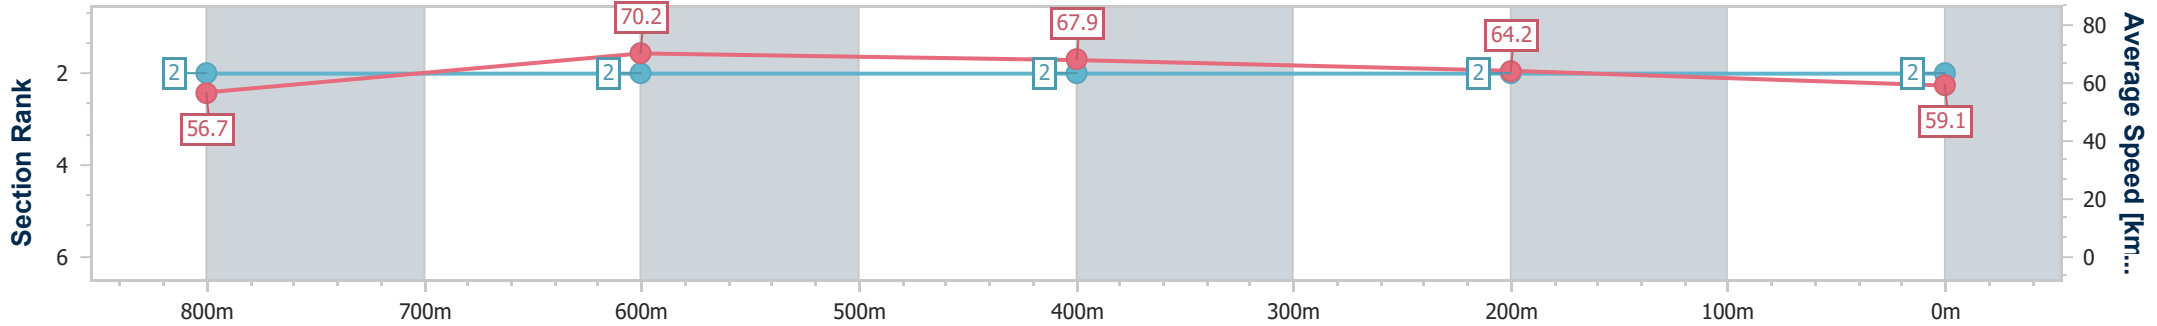

Horse/Jockey Name	I'lltellyougo
Final Rank	2
Fastest Section Time (Section)	0:10.05 (800m)
Top Speed [km/h] (Section)	71.6 (800m)
Race State	Finished

Townsville QLD Professional
Race 1: Winter Carnival Tickets On Sale now QTIS Two-Years-Old Handicap - 1000m

02 July 2024 - 12:25

Track Rating: Soft 5, Weather: Fine, Rail Position: +7m 1000m-W/Post; +2m Remainder

Section	Overall	800m	600m	400m	200m
Section Times	0:57.15 [2] (0:12.70)	0:44.45 [2] (0:10.05)	0:34.40 [2] (0:10.89)	0:23.51 [2] (0:11.31)	0:12.20 [2] (0:12.20)
Average Speed [km/h]	56.7	70.2	67.9	64.2	59.1
Top Speed [km/h]	70.2	71.6	71.0	67.0	62.1
Avg. Dist. to Rail [m]	5.1	3.3	5.5	5.6	6.8
Avg. Stride Freq. [Hz]	2.6	2.7	2.6	2.5	2.4
Avg. Stride Length [m]	6.0	7.6	7.4	7.0	6.8

- [ ] Ranking at each section and finish
- -.-.- No data available at this section
- NA No data available