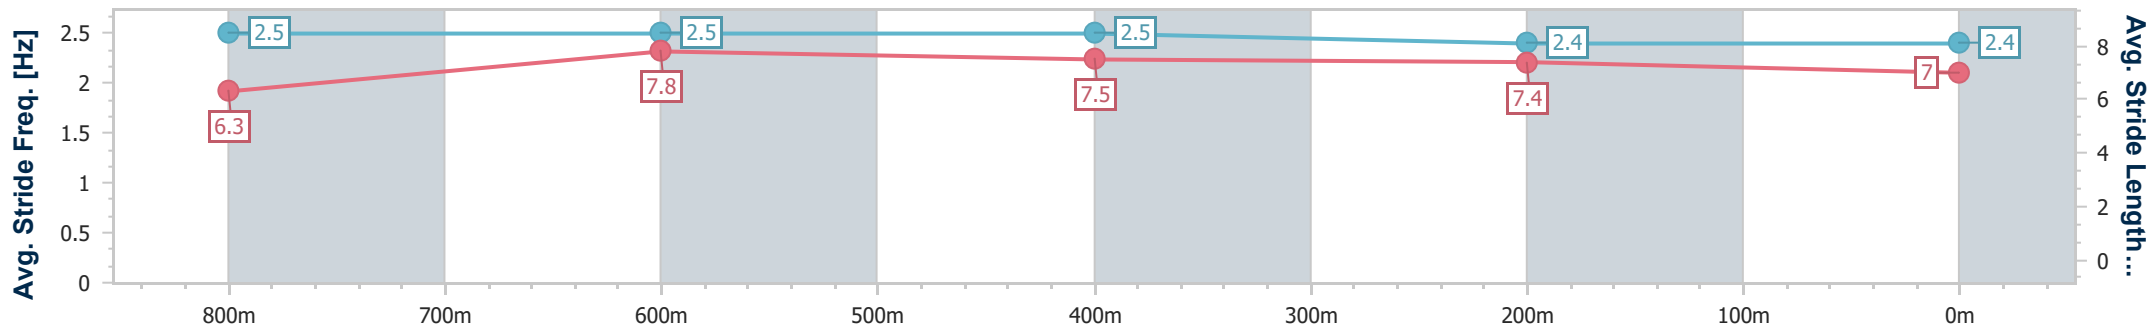

Horse/Jockey Name	Hand Grenade
Final Rank	3
Fastest Section Time (Section)	0:10.22 (800m)
Top Speed [km/h] (Section)	71.3 (800m)
Race State	Finished

Townsville QLD Professional
Race 1: Winter Carnival Tickets On Sale now QTIS Two-Years-Old Handicap - 1000m
02 July 2024 - 12:25
Track Rating: Soft 5, Weather: Fine, Rail Position: +7m 1000m-W/Post; +2m Remainder

Section	Overall	800m	600m	400m	200m
Section Times	0:57.28 [3] (0:12.80)	0:44.48 [3] (0:10.22)	0:34.26 [3] (0:10.79)	0:23.47 [4] (0:11.37)	0:12.10 [4] (0:12.10)
Average Speed [km/h]	56.2	70.3	67.5	63.8	59.6
Top Speed [km/h]	70.9	71.3	70.0	64.4	63.0
Avg. Dist. to Rail [m]	0.7	0.5	2.2	5.4	7.7
Avg. Stride Freq. [Hz]	2.5	2.5	2.5	2.4	2.4
Avg. Stride Length [m]	6.3	7.8	7.5	7.4	7.0

- [ ] Ranking at each section and finish
- -.-.- No data available at this section
- NA No data available