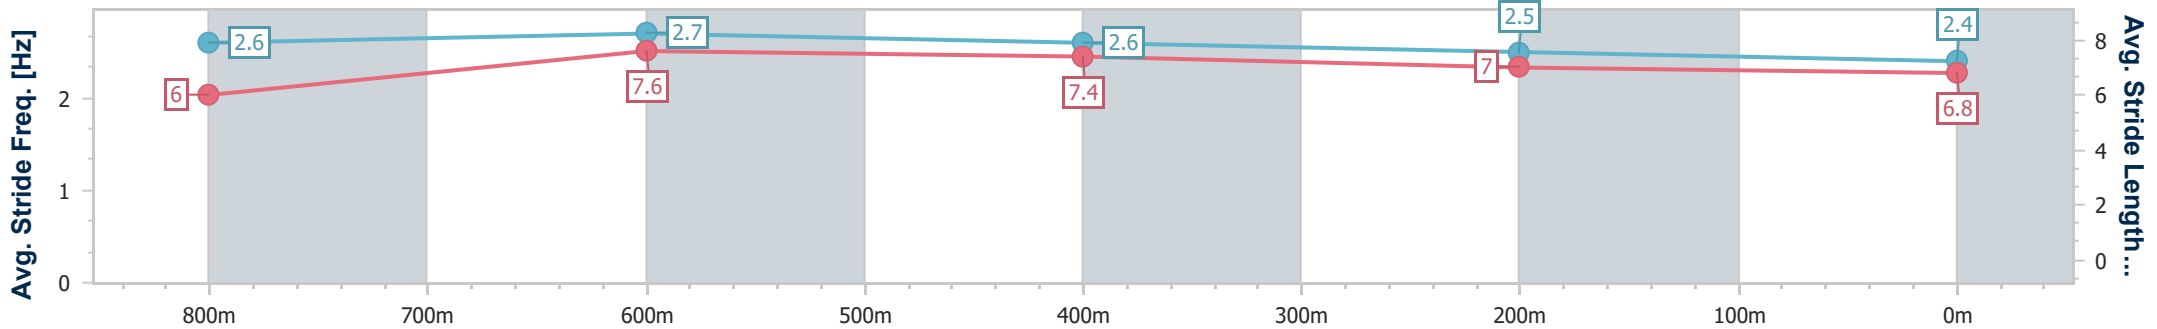

Horse/Jockey Name	I'lltellyougo
Final Rank	2
Fastest Section Time (Section)	0:10.05 (800m)
Top Speed [km/h] (Section)	71.6 (800m)
Race State	Finished

Townsville QLD Professional
Race 1: Winter Carnival Tickets On Sale now QTIS Two-Years-Old Handicap - 1000m

02 July 2024 - 12:25

Track Rating: Soft 5, Weather: Fine, Rail Position: +7m 1000m-W/Post; +2m Remainder

Section	Overall	800m	600m	400m	200m
Section Times	0:57.15 [2] (0:12.70)	0:44.45 [2] (0:10.05)	0:34.40 [2] (0:10.89)	0:23.51 [2] (0:11.31)	0:12.20 [2] (0:12.20)
Average Speed [km/h]	56.7	70.2	67.9	64.2	59.1
Top Speed [km/h]	70.2	71.6	71.0	67.0	62.1
Avg. Dist. to Rail [m]	5.1	3.3	5.5	5.6	6.8
Avg. Stride Freq. [Hz]	2.6	2.7	2.6	2.5	2.4
Avg. Stride Length [m]	6.0	7.6	7.4	7.0	6.8

- [ ] Ranking at each section and finish
- -.-.- No data available at this section
- NA No data available