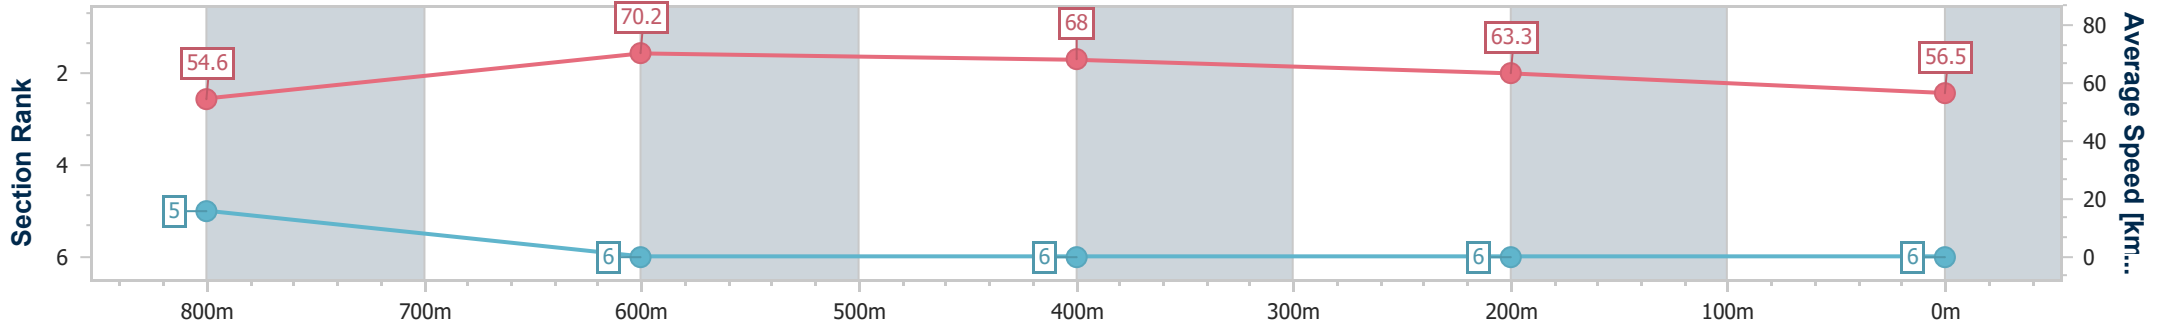

Horse/Jockey Name	Missypie
Final Rank	6
Fastest Section Time (Section)	0:10.20 (800m)
Top Speed [km/h] (Section)	71.3 (800m)
Race State	Finished

Townsville QLD Professional
Race 1: Winter Carnival Tickets On Sale now QTIS Two-Years-Old Handicap - 1000m
02 July 2024 - 12:25
Track Rating: Soft 5, Weather: Fine, Rail Position: +7m 1000m-W/Post; +2m Remainder

Section	Overall	800m	600m	400m	200m
Section Times	0:58.31 [6] (0:13.19)	0:45.12 [5] (0:10.20)	0:34.92 [6] (0:10.73)	0:24.19 [6] (0:11.43)	0:12.76 [6] (0:12.76)
Average Speed [km/h]	54.6	70.2	68.0	63.3	56.5
Top Speed [km/h]	70.2	71.3	70.3	66.2	60.5
Avg. Dist. to Rail [m]	0.5	1.5	2.4	3.2	4.0
Avg. Stride Freq. [Hz]	2.4	2.7	2.6	2.5	2.5
Avg. Stride Length [m]	6.2	7.4	7.3	7.0	6.4

- [ ] Ranking at each section and finish
- -.-.- No data available at this section
- NA No data available