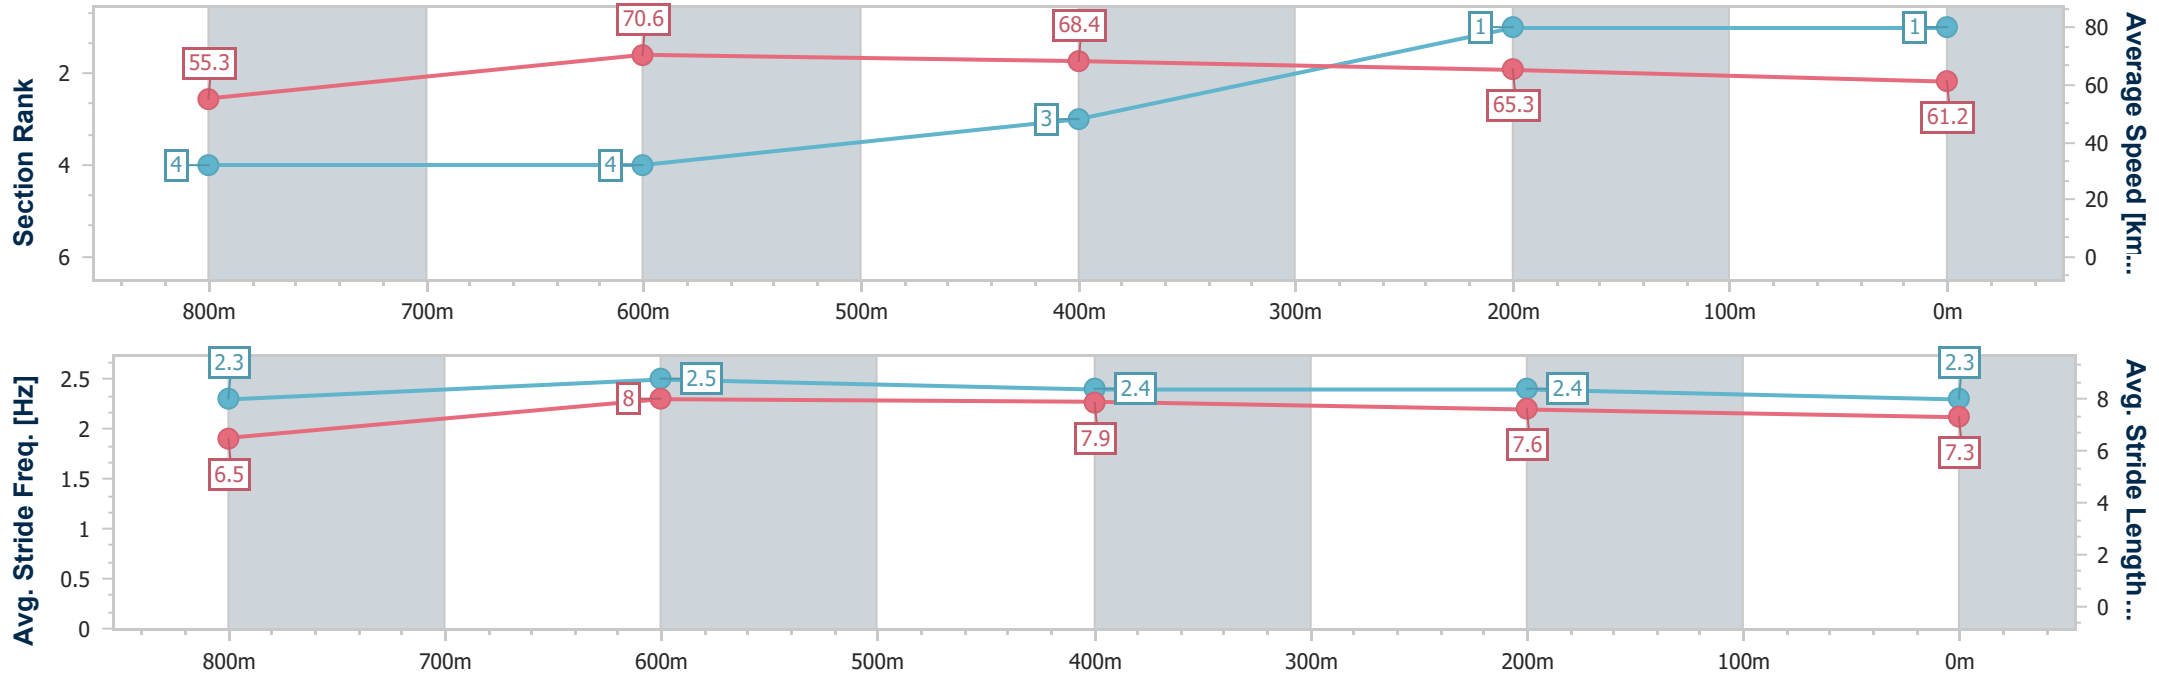

02 July 2024 - 12:25

Track Rating: Soft 5, Weather: Fine, Rail Position: +7m 1000m-W/Post; +2m Remainder

Section	Overall	800m	600m	400m	200m
Section Times	0:56.64 [1] (0:13.02)	0:43.62 [4] (0:10.10)	0:33.52 [4] (0:10.62)	0:22.90 [3] (0:11.12)	0:11.78 [1] (0:11.78)
Average Speed [km/h]	55.3	70.6	68.4	65.3	61.2
Top Speed [km/h]	70.8	72.0	70.6	67.2	64.8
Avg. Dist. to Rail [m]	2.3	0.5	2.0	4.0	3.9
Avg. Stride Freq. [Hz]	2.3	2.5	2.4	2.4	2.3
Avg. Stride Length [m]	6.5	8.0	7.9	7.6	7.3