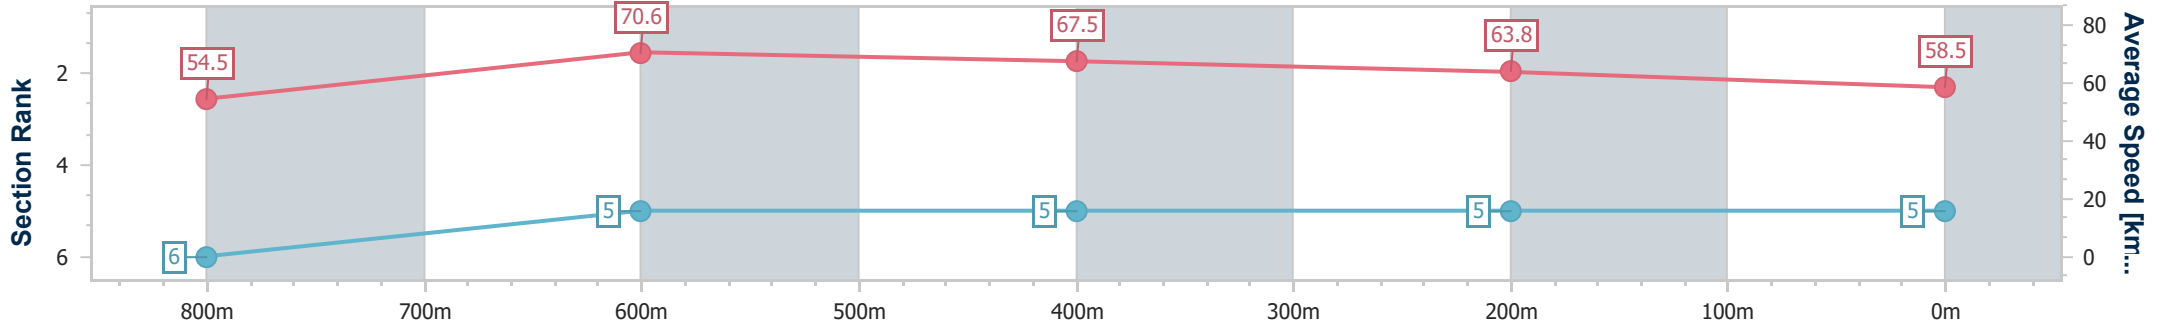

Horse/Jockey Name	Coachman
Final Rank	5
Fastest Section Time (Section)	0:10.06 (800m)
Top Speed [km/h] (Section)	71.6 (800m)
Race State	Finished

Townsville QLD Professional
Race 1: Winter Carnival Tickets On Sale now QTIS Two-Years-Old Handicap - 1000m
02 July 2024 - 12:25
Track Rating: Soft 5, Weather: Fine, Rail Position: +7m 1000m-W/Post; +2m Remainder

Section	Overall	800m	600m	400m	200m
Section Times	0:57.84 [5] (0:13.22)	0:44.62 [6] (0:10.06)	0:34.56 [5] (0:10.82)	0:23.74 [5] (0:11.40)	0:12.34 [5] (0:12.34)
Average Speed [km/h]	54.5	70.6	67.5	63.8	58.5
Top Speed [km/h]	71.1	71.6	70.6	65.4	61.8
Avg. Dist. to Rail [m]	0.6	0.5	3.1	6.5	7.4
Avg. Stride Freq. [Hz]	2.4	2.5	2.4	2.4	2.3
Avg. Stride Length [m]	6.4	7.8	7.7	7.5	7.3

- [ ] Ranking at each section and finish
- -.-.- No data available at this section
- NA No data available