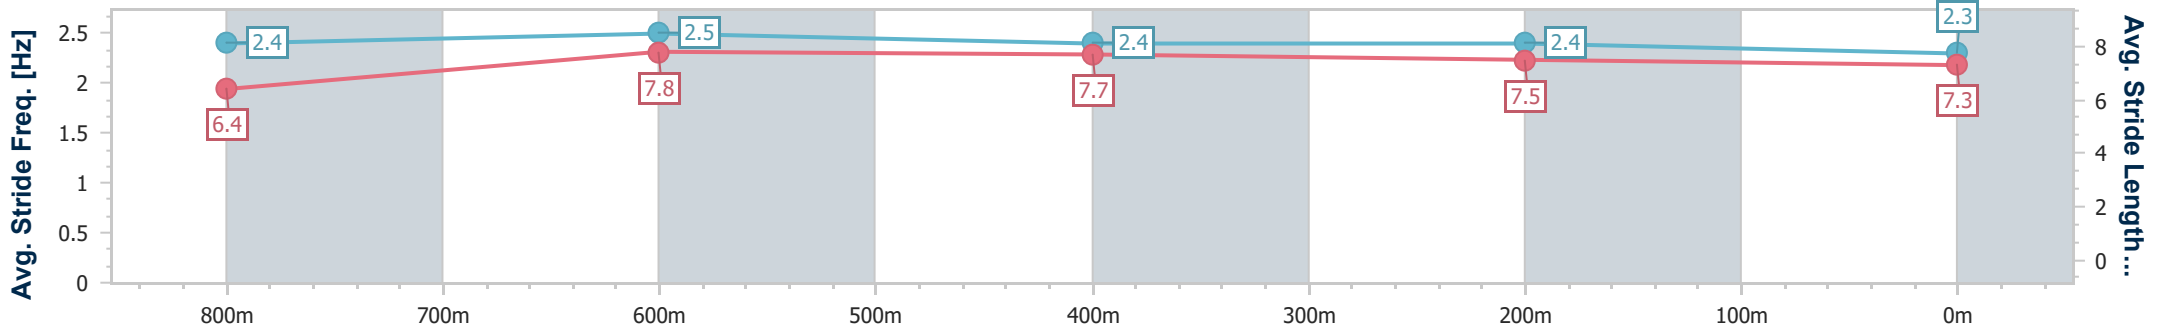

Section	Overall	800m	600m	400m	200m
Section Times	0:57.61 [4] (0:12.60)	0:45.01 [1] (0:10.03)	0:34.98 [1] (0:10.91)	0:24.07 [1] (0:11.42)	0:12.65 [3] (0:12.65)
Average Speed [km/h]	57.2	70.2	66.4	63.4	57.0
Top Speed [km/h]	70.2	71.3	69.9	64.8	60.6
Avg. Dist. to Rail [m]	2.6	1.2	1.5	2.2	2.6
Avg. Stride Freq. [Hz]	2.6	2.7	2.6	2.5	2.4
Avg. Stride Length [m]	6.0	7.4	7.2	7.0	6.6

- [ ] Ranking at each section and finish
- .-.- No data available at this section
- NA No data available

Horse/Jockey Name	Coachman
Final Rank	5
Fastest Section Time (Section)	0:10.06 (800m)
Top Speed [km/h] (Section)	71.6 (800m)
Race State	Finished

Section	Overall	800m	600m	400m	200m
Section Times	0:57.84 [5] (0:13.22)	0:44.62 [6] (0:10.06)	0:34.56 [5] (0:10.82)	0:23.74 [5] (0:11.40)	0:12.34 [5] (0:12.34)
Average Speed [km/h]	54.5	70.6	67.5	63.8	58.5
Top Speed [km/h]	71.1	71.6	70.6	65.4	61.8
Avg. Dist. to Rail [m]	0.6	0.5	3.1	6.5	7.4
Avg. Stride Freq. [Hz]	2.4	2.5	2.4	2.4	2.3
Avg. Stride Length [m]	6.4	7.8	7.7	7.5	7.3