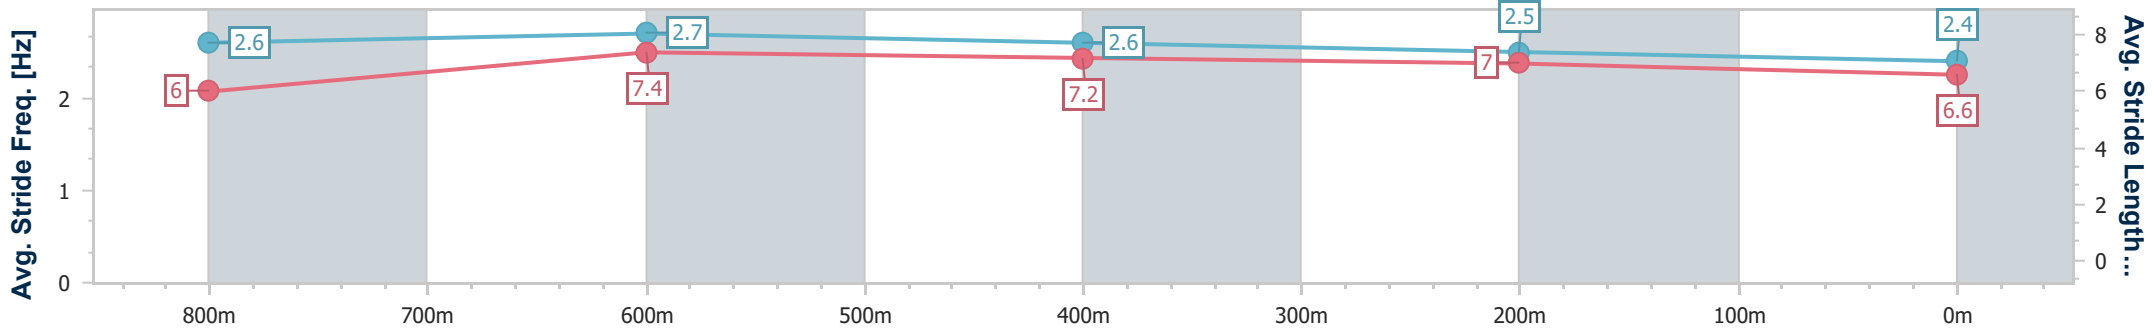

Horse/Jockey Name	Valentino Miss
Final Rank	4
Fastest Section Time (Section)	0:10.03 (800m)
Top Speed [km/h] (Section)	71.3 (800m)
Race State	Finished

Townsville QLD Professional
Race 1: Winter Carnival Tickets On Sale now QTIS Two-Years-Old Handicap - 1000m

02 July 2024 - 12:25

Track Rating: Soft 5, Weather: Fine, Rail Position: +7m 1000m-W/Post; +2m Remainder

Section	Overall	800m	600m	400m	200m
Section Times	0:57.61 [4] (0:12.60)	0:45.01 [1] (0:10.03)	0:34.98 [1] (0:10.91)	0:24.07 [1] (0:11.42)	0:12.65 [3] (0:12.65)
Average Speed [km/h]	57.2	70.2	66.4	63.4	57.0
Top Speed [km/h]	70.2	71.3	69.9	64.8	60.6
Avg. Dist. to Rail [m]	2.6	1.2	1.5	2.2	2.6
Avg. Stride Freq. [Hz]	2.6	2.7	2.6	2.5	2.4
Avg. Stride Length [m]	6.0	7.4	7.2	7.0	6.6

- [ ] Ranking at each section and finish
- -.-.- No data available at this section
- NA No data available