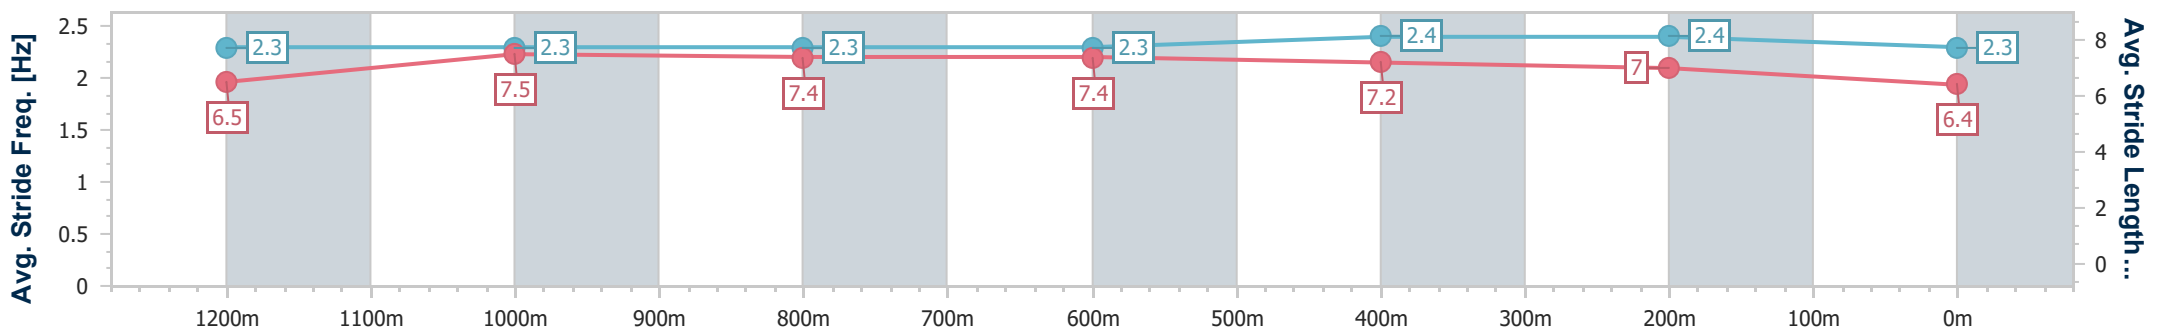

Eagle Farm QLD Professional

Race 6: THE GIBSON Class 6 Plate - 1400m

03 July 2024 - 14:54

Track Rating: Heavy 9, Weather: Showers, Rail Position: +9m Entire

BRISBANE RACING CLUB

Section	Overall	1200m	1000m	800m	600m	400m	200m
Section Times	1:26.46 [2] (0:13.70)	1:12.76 [1] (0:11.79)	1:00.97 [1] (0:12.13)	0:48.84 [1] (0:11.97)	0:36.87 [1] (0:11.39)	0:25.48 [1] (0:11.86)	0:13.62 [1] (0:13.62)
Average Speed [km/h]	52.7	61.2	60.6	60.6	63.4	60.9	53.0
Top Speed [km/h]	65.4	64.5	61.3	62.4	64.8	64.7	57.3
Avg. Dist. to Rail [m]	5.7	2.6	4.0	2.2	0.9	1.0	1.2
Avg. Stride Freq. [Hz]	2.3	2.3	2.3	2.3	2.4	2.4	2.3
Avg. Stride Length [m]	6.5	7.5	7.4	7.4	7.2	7.0	6.4