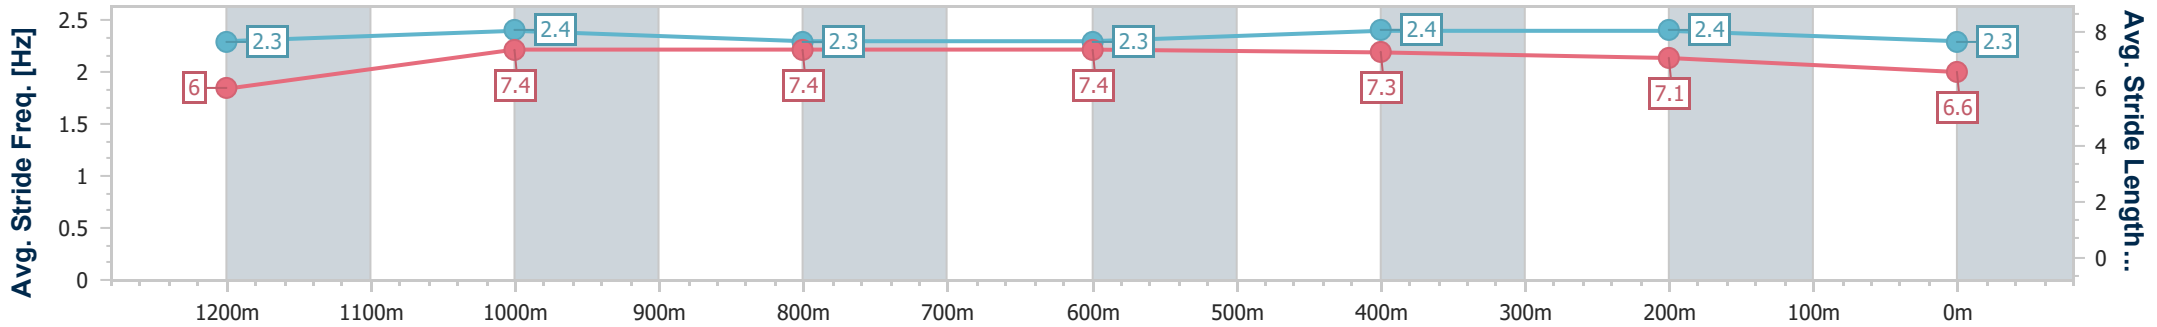

Eagle Farm QLD Professional

Race 6: THE GIBSON Class 6 Plate - 1400m

03 July 2024 - 14:54

Track Rating: Heavy 9, Weather: Showers, Rail Position: +9m Entire

BRISBANE RACING CLUB

Section	Overall	1200m	1000m	800m	600m	400m	200m
Section Times	1:26.46 [3] (0:14.40)	1:12.06 [6] (0:11.44)	1:00.62 [3] (0:12.04)	0:48.58 [2] (0:11.94)	0:36.64 [2] (0:11.47)	0:25.17 [3] (0:11.81)	0:13.36 [3] (0:13.36)
Average Speed [km/h]	50.0	63.1	60.7	60.7	63.0	60.9	54.3
Top Speed [km/h]	63.7	66.8	61.7	63.0	64.0	64.0	57.4
Avg. Dist. to Rail [m]	3.1	1.2	2.7	1.7	0.8	0.8	0.8
Avg. Stride Freq. [Hz]	2.3	2.4	2.3	2.3	2.4	2.4	2.3
Avg. Stride Length [m]	6.0	7.4	7.4	7.4	7.3	7.1	6.6