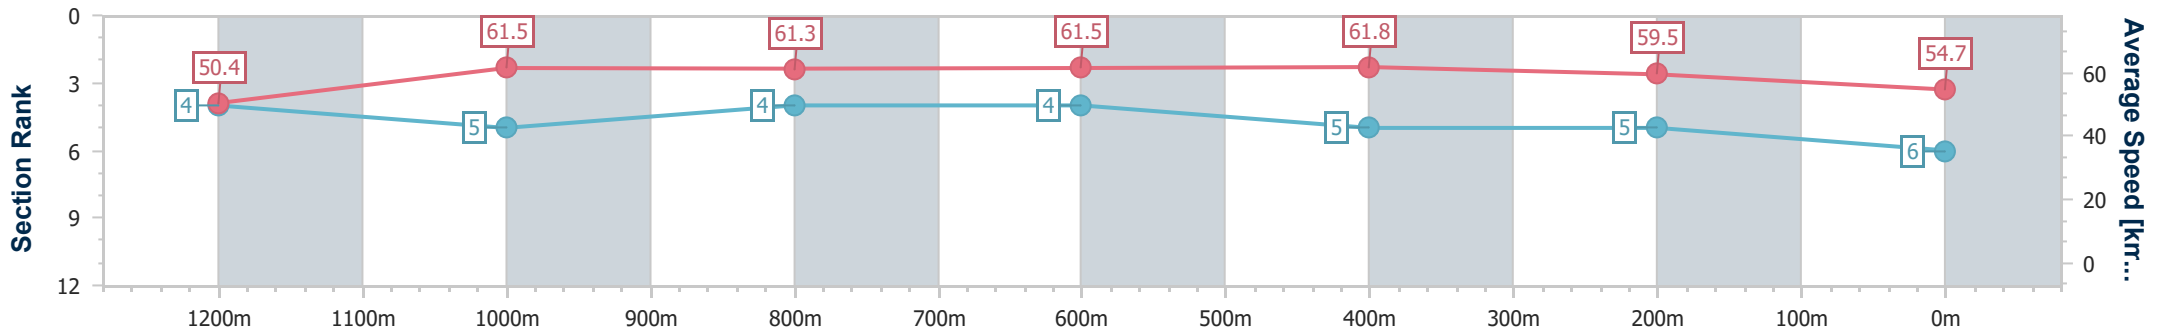

- [] Ranking at each section and finish
- .-.- No data available at this section
- NA No data available

Horse/Jockey Name	Bean Foggy
Final Rank	6
Fastest Section Time (Section)	0:11.74 (1200m)
Top Speed [km/h] (Section)	64.0 (600m)
Race State	Finished

Eagle Farm QLD Professional

Race 6: THE GIBSON Class 6 Plate - 1400m

03 July 2024 - 14:54

Track Rating: Heavy 9, Weather: Showers, Rail Position: +9m Entire

BRISBANE RACING CLUB

Section	Overall	1200m	1000m	800m	600m	400m	200m
Section Times	1:27.04 [6] (0:14.29)	1:12.75 [4] (0:11.74)	1:01.01 [5] (0:12.02)	0:48.99 [4] (0:11.88)	0:37.11 [4] (0:11.75)	0:25.36 [5] (0:12.10)	0:13.26 [5] (0:13.26)
Average Speed [km/h]	50.4	61.5	61.3	61.5	61.8	59.5	54.7
Top Speed [km/h]	63.8	64.0	62.2	62.9	64.0	62.2	57.5
Avg. Dist. to Rail [m]	4.8	3.9	4.4	2.8	1.8	2.9	2.6
Avg. Stride Freq. [Hz]	2.3	2.4	2.4	2.4	2.4	2.4	2.3
Avg. Stride Length [m]	6.1	7.1	7.1	7.1	7.0	6.9	6.5

- [] Ranking at each section and finish
- .-.- No data available at this section
- NA No data available

Horse/Jockey Name	Iring
Final Rank	7
Fastest Section Time (Section)	0:11.64 (1200m)
Top Speed [km/h] (Section)	64.4 (Overall)
Race State	Finished