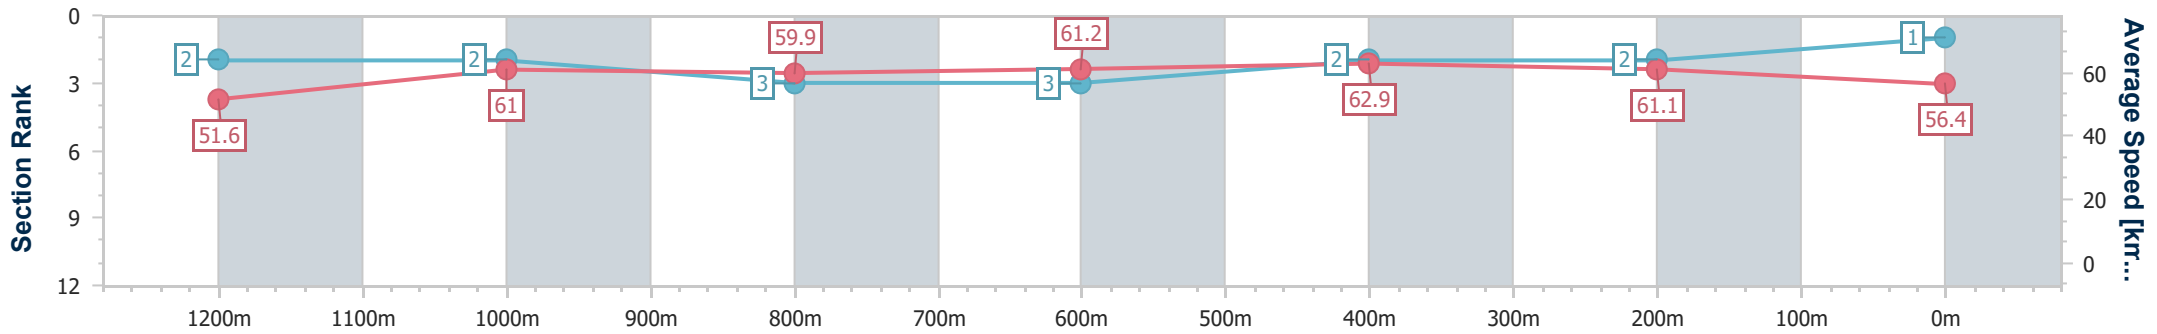

Eagle Farm QLD Professional

Race 6: THE GIBSON Class 6 Plate - 1400m

03 July 2024 - 14:54

Track Rating: Heavy 9, Weather: Showers, Rail Position: +9m Entire

BRISBANE RACING CLUB

Section	Overall	1200m	1000m	800m	600m	400m	200m
Section Times	1:25.92 [1] (0:13.98)	1:11.94 [2] (0:11.84)	1:00.10 [2] (0:12.13)	0:47.97 [3] (0:11.87)	0:36.10 [3] (0:11.43)	0:24.67 [2] (0:11.81)	0:12.86 [2] (0:12.86)
Average Speed [km/h]	51.6	61.0	59.9	61.2	62.9	61.1	56.4
Top Speed [km/h]	64.1	64.2	61.2	61.9	64.0	63.6	58.3
Avg. Dist. to Rail [m]	3.0	2.3	2.4	1.7	0.3	0.2	0.5
Avg. Stride Freq. [Hz]	2.2	2.0	1.6	2.1	2.4	2.4	2.3
Avg. Stride Length [m]	6.6	8.4	10.2	8.2	7.3	7.2	6.7