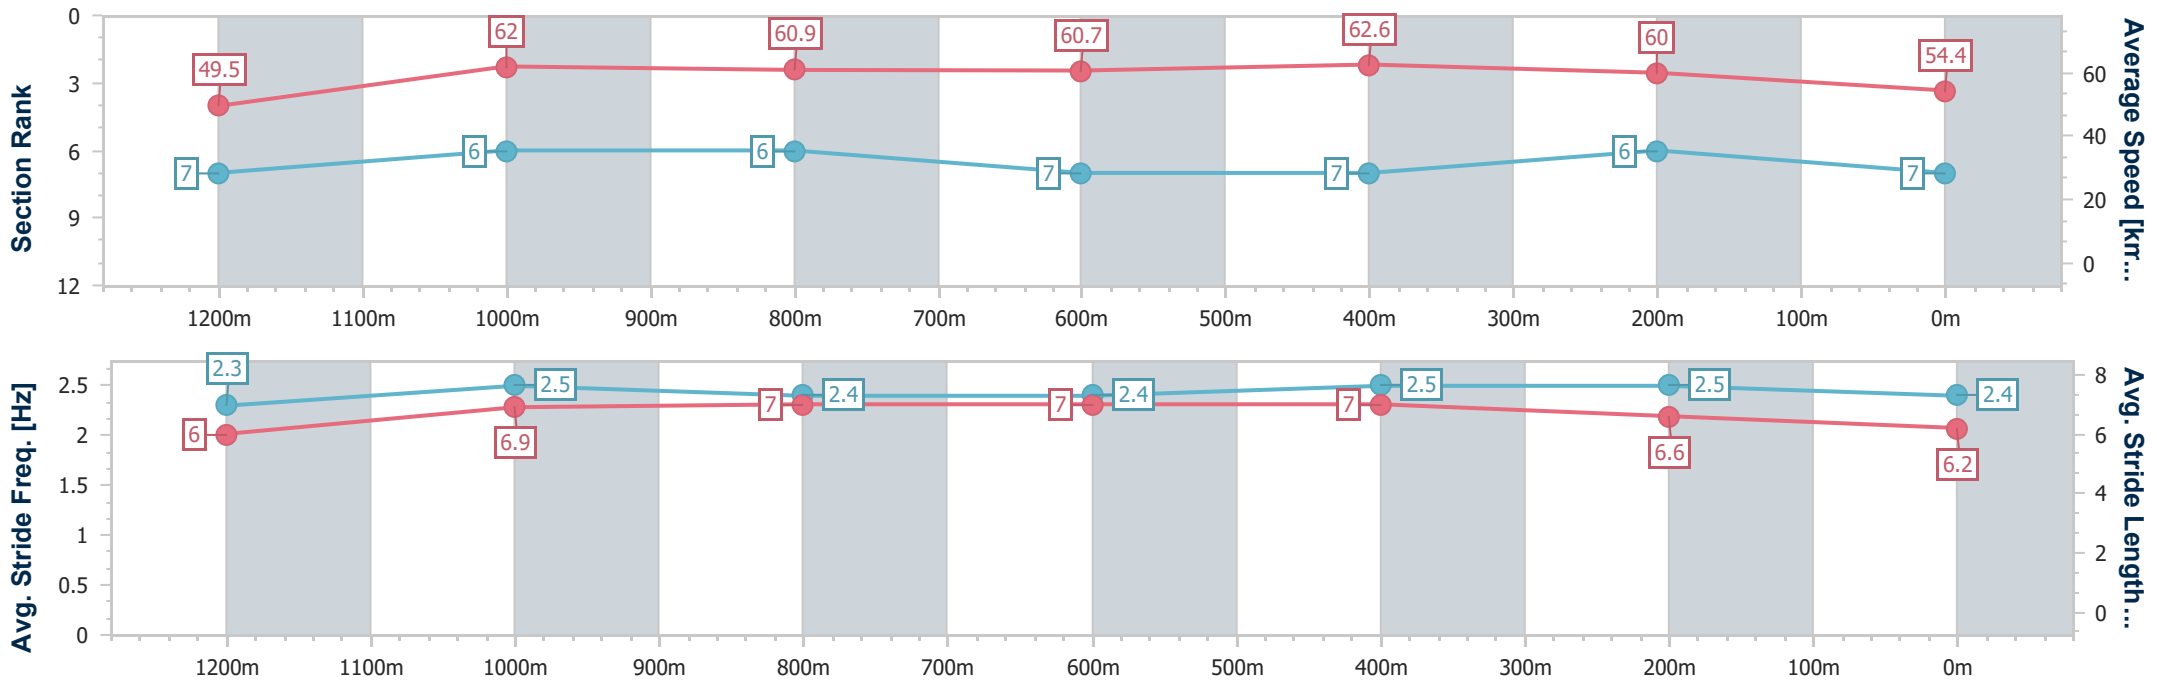

- [] Ranking at each section and finish
- .-.- No data available at this section
- NA No data available

Horse/Jockey Name	Iring
Final Rank	7
Fastest Section Time (Section)	0:11.64 (1200m)
Top Speed [km/h] (Section)	64.4 (Overall)
Race State	Finished

Eagle Farm QLD Professional

Race 6: THE GIBSON Class 6 Plate - 1400m

03 July 2024 - 14:54

Track Rating: Heavy 9, Weather: Showers, Rail Position: +9m Entire

BRISBANE RACING CLUB

Section	Overall	1200m	1000m	800m	600m	400m	200m
Section Times	1:27.14 [7] (0:14.54)	1:12.60 [7] (0:11.64)	1:00.96 [6] (0:11.98)	0:48.98 [6] (0:11.98)	0:37.00 [7] (0:11.69)	0:25.31 [7] (0:11.97)	0:13.34 [6] (0:13.34)
Average Speed [km/h]	49.5	62.0	60.9	60.7	62.6	60.0	54.4
Top Speed [km/h]	64.4	64.4	62.6	61.8	64.0	62.6	57.4
Avg. Dist. to Rail [m]	4.2	2.7	2.5	1.8	3.4	5.0	4.4
Avg. Stride Freq. [Hz]	2.3	2.5	2.4	2.4	2.5	2.5	2.4
Avg. Stride Length [m]	6.0	6.9	7.0	7.0	7.0	6.6	6.2

- [] Ranking at each section and finish
- .-.- No data available at this section
- NA No data available