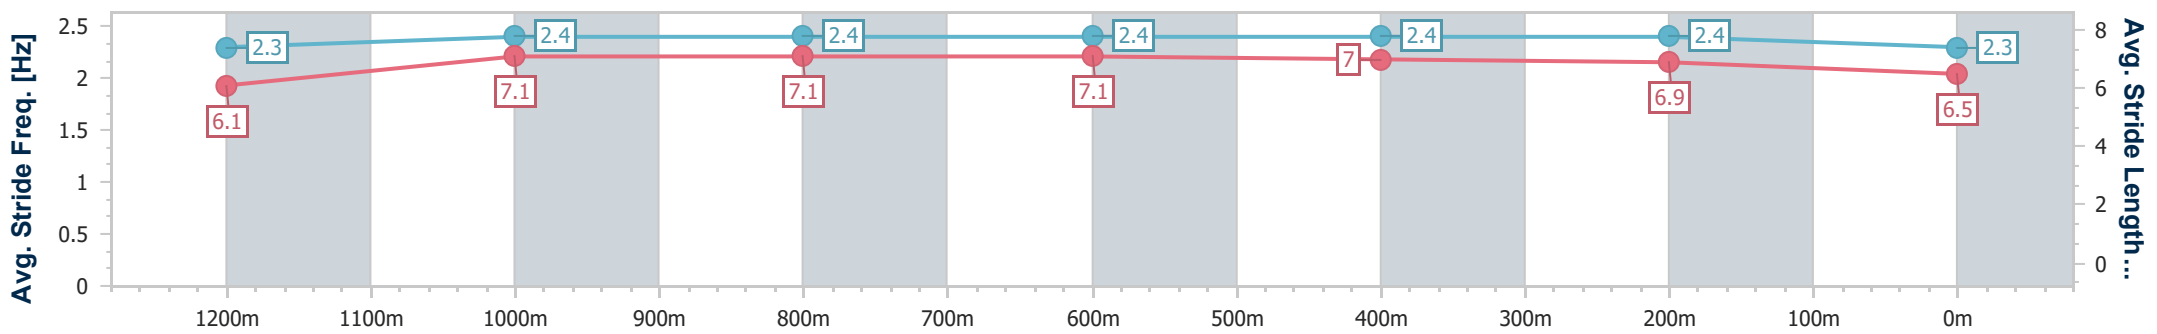

- [] Ranking at each section and finish
- .-.- No data available at this section
- NA No data available

Horse/Jockey Name	Bean Foggy
Final Rank	6
Fastest Section Time (Section)	0:11.74 (1200m)
Top Speed [km/h] (Section)	64.0 (600m)
Race State	Finished

Eagle Farm QLD Professional

Race 6: THE GIBSON Class 6 Plate - 1400m

03 July 2024 - 14:54

Track Rating: Heavy 9, Weather: Showers, Rail Position: +9m Entire

BRISBANE RACING CLUB

Section	Overall	1200m	1000m	800m	600m	400m	200m
Section Times	1:27.04 [6] (0:14.29)	1:12.75 [4] (0:11.74)	1:01.01 [5] (0:12.02)	0:48.99 [4] (0:11.88)	0:37.11 [4] (0:11.75)	0:25.36 [5] (0:12.10)	0:13.26 [5] (0:13.26)
Average Speed [km/h]	50.4	61.5	61.3	61.5	61.8	59.5	54.7
Top Speed [km/h]	63.8	64.0	62.2	62.9	64.0	62.2	57.5
Avg. Dist. to Rail [m]	4.8	3.9	4.4	2.8	1.8	2.9	2.6
Avg. Stride Freq. [Hz]	2.3	2.4	2.4	2.4	2.4	2.4	2.3
Avg. Stride Length [m]	6.1	7.1	7.1	7.1	7.0	6.9	6.5

- [] Ranking at each section and finish
- .-.- No data available at this section
- NA No data available

Horse/Jockey Name	Iring
Final Rank	7
Fastest Section Time (Section)	0:11.64 (1200m)
Top Speed [km/h] (Section)	64.4 (Overall)
Race State	Finished