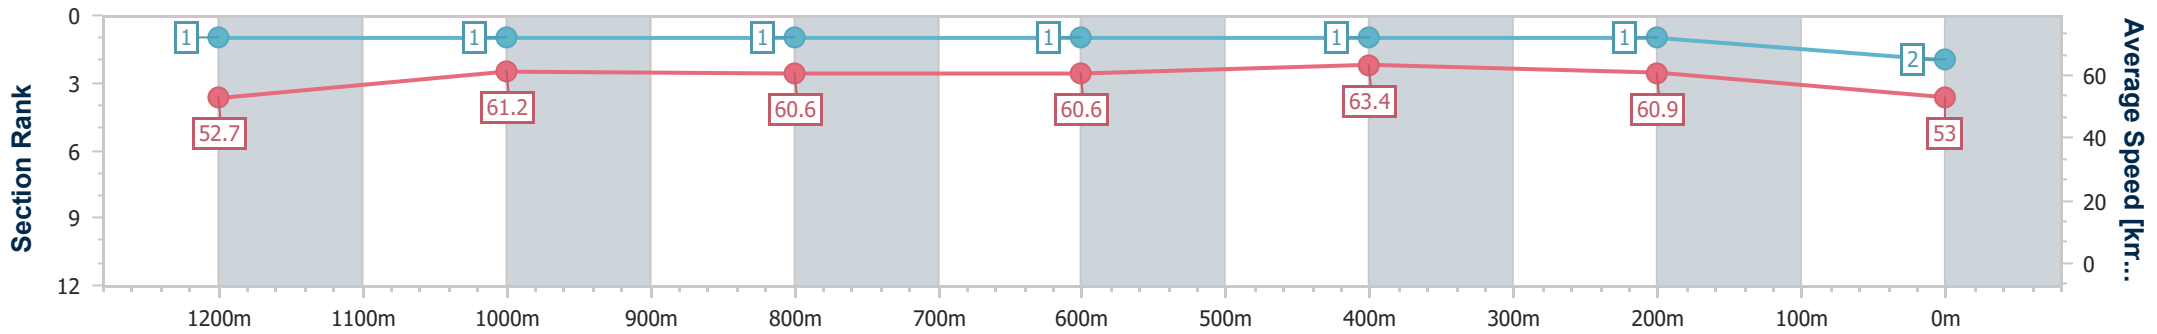

Eagle Farm QLD Professional

Race 6: THE GIBSON Class 6 Plate - 1400m

03 July 2024 - 14:54

Track Rating: Heavy 9, Weather: Showers, Rail Position: +9m Entire

BRISBANE RACING CLUB

Section	Overall	1200m	1000m	800m	600m	400m	200m
Section Times	1:26.46 [2] (0:13.70)	1:12.76 [1] (0:11.79)	1:00.97 [1] (0:12.13)	0:48.84 [1] (0:11.97)	0:36.87 [1] (0:11.39)	0:25.48 [1] (0:11.86)	0:13.62 [1] (0:13.62)
Average Speed [km/h]	52.7	61.2	60.6	60.6	63.4	60.9	53.0
Top Speed [km/h]	65.4	64.5	61.3	62.4	64.8	64.7	57.3
Avg. Dist. to Rail [m]	5.7	2.6	4.0	2.2	0.9	1.0	1.2
Avg. Stride Freq. [Hz]	2.3	2.3	2.3	2.3	2.4	2.4	2.3
Avg. Stride Length [m]	6.5	7.5	7.4	7.4	7.2	7.0	6.4