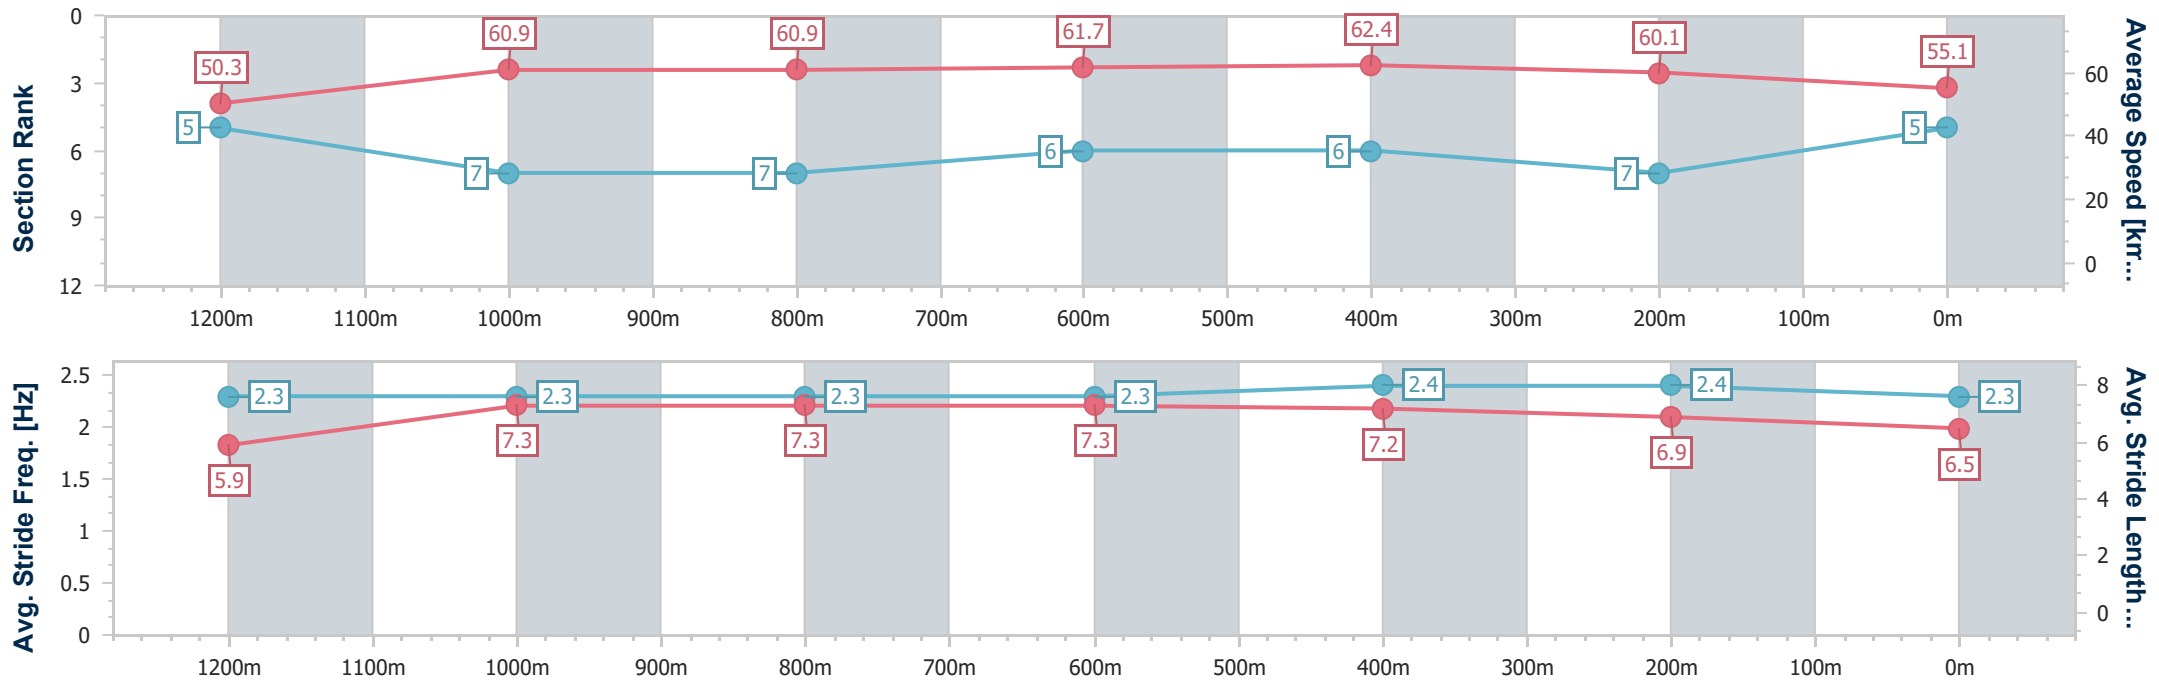

- [] Ranking at each section and finish
- .-.- No data available at this section
- NA No data available

Horse/Jockey Name	Bold Bourbon
Final Rank	5
Fastest Section Time (Section)	0:11.70 (600m)
Top Speed [km/h] (Section)	64.6 (Overall)
Race State	Finished

Eagle Farm QLD Professional

Race 6: THE GIBSON Class 6 Plate - 1400m

03 July 2024 - 14:54

Track Rating: Heavy 9, Weather: Showers, Rail Position: +9m Entire

BRISBANE RACING CLUB

Section	Overall	1200m	1000m	800m	600m	400m	200m
Section Times	1:27.00 [5] (0:14.38)	1:12.62 [5] (0:11.81)	1:00.81 [7] (0:12.02)	0:48.79 [7] (0:11.90)	0:36.89 [6] (0:11.70)	0:25.19 [6] (0:12.00)	0:13.19 [7] (0:13.19)
Average Speed [km/h]	50.3	60.9	60.9	61.7	62.4	60.1	55.1
Top Speed [km/h]	64.6	63.9	62.3	61.9	63.4	62.5	57.2
Avg. Dist. to Rail [m]	3.9	3.2	3.2	4.1	3.7	6.1	5.7
Avg. Stride Freq. [Hz]	2.3	2.3	2.3	2.3	2.4	2.4	2.3
Avg. Stride Length [m]	5.9	7.3	7.3	7.3	7.2	6.9	6.5

- [] Ranking at each section and finish
- .-.- No data available at this section
- NA No data available

Horse/Jockey Name	Bean Foggy
Final Rank	6
Fastest Section Time (Section)	0:11.74 (1200m)
Top Speed [km/h] (Section)	64.0 (600m)
Race State	Finished