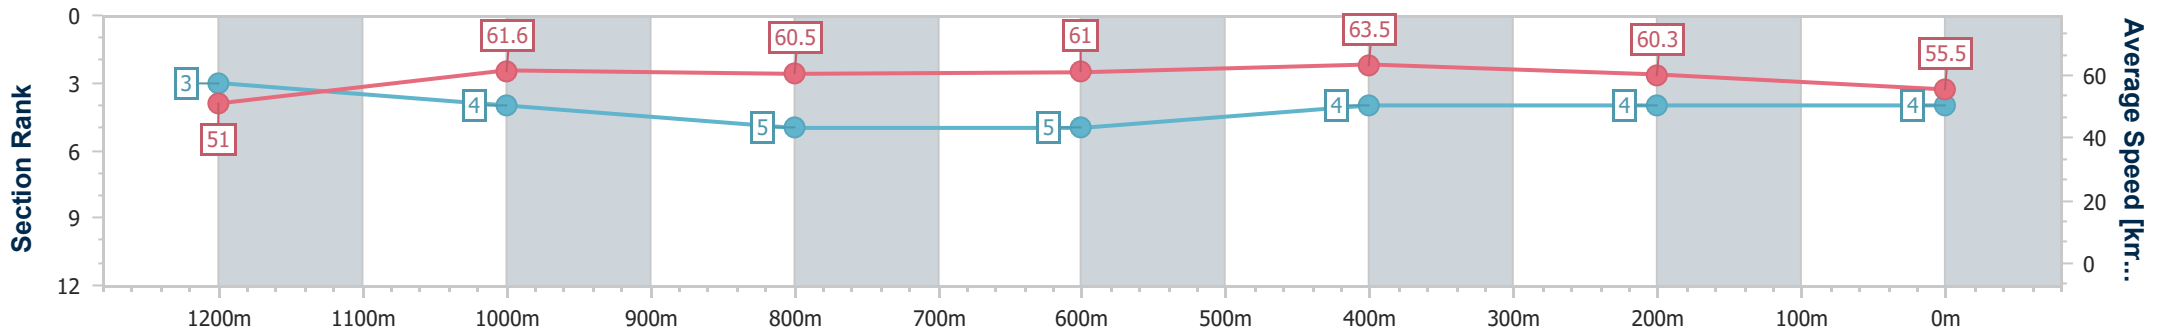

Eagle Farm QLD Professional

Race 6: THE GIBSON Class 6 Plate - 1400m

03 July 2024 - 14:54

Track Rating: Heavy 9, Weather: Showers, Rail Position: +9m Entire

BRISBANE RACING CLUB

Section	Overall	1200m	1000m	800m	600m	400m	200m
Section Times	1:26.53 [4] (0:14.20)	1:12.33 [3] (0:11.74)	1:00.59 [4] (0:12.14)	0:48.45 [5] (0:12.01)	0:36.44 [5] (0:11.39)	0:25.05 [4] (0:11.95)	0:13.10 [4] (0:13.10)
Average Speed [km/h]	51.0	61.6	60.5	61.0	63.5	60.3	55.5
Top Speed [km/h]	63.8	63.8	61.4	63.1	64.8	61.9	58.8
Avg. Dist. to Rail [m]	4.4	3.4	4.5	3.8	1.3	1.5	2.5
Avg. Stride Freq. [Hz]	2.1	2.3	2.2	1.9	2.3	2.3	2.3
Avg. Stride Length [m]	6.8	7.5	7.6	8.7	7.7	7.1	6.7

- [] Ranking at each section and finish
- .-.- No data available at this section
- NA No data available

Horse/Jockey Name	Bold Bourbon
Final Rank	5
Fastest Section Time (Section)	0:11.70 (600m)
Top Speed [km/h] (Section)	64.6 (Overall)
Race State	Finished