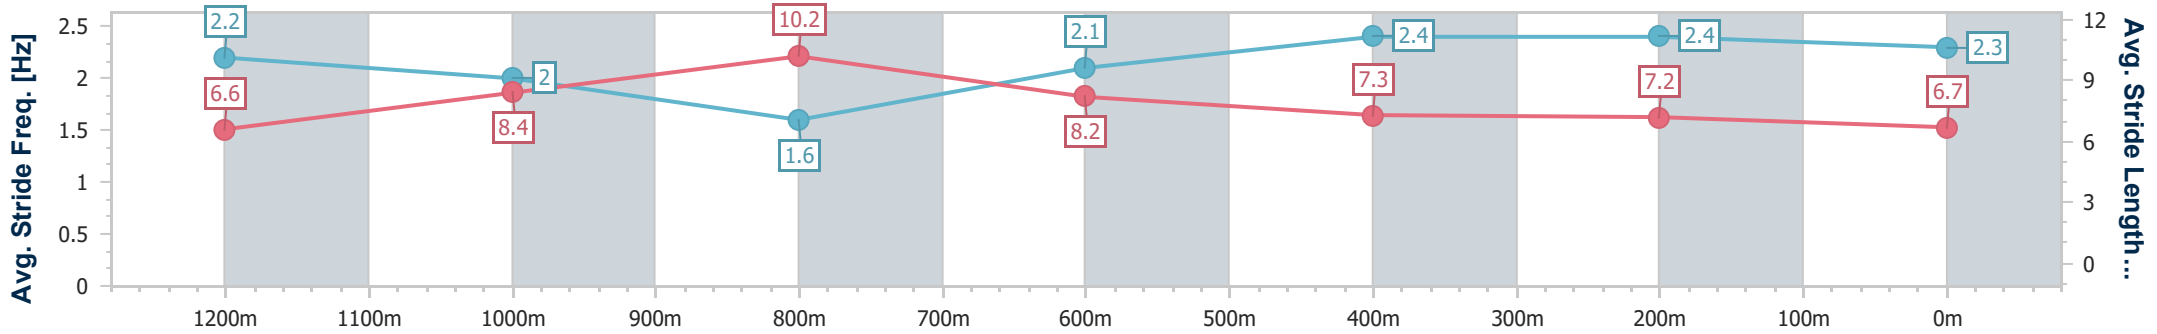

Eagle Farm QLD Professional

Race 6: THE GIBSON Class 6 Plate - 1400m

03 July 2024 - 14:54

Track Rating: Heavy 9, Weather: Showers, Rail Position: +9m Entire

BRISBANE RACING CLUB

Section	Overall	1200m	1000m	800m	600m	400m	200m
Section Times	1:25.92 [1] (0:13.98)	1:11.94 [2] (0:11.84)	1:00.10 [2] (0:12.13)	0:47.97 [3] (0:11.87)	0:36.10 [3] (0:11.43)	0:24.67 [2] (0:11.81)	0:12.86 [2] (0:12.86)
Average Speed [km/h]	51.6	61.0	59.9	61.2	62.9	61.1	56.4
Top Speed [km/h]	64.1	64.2	61.2	61.9	64.0	63.6	58.3
Avg. Dist. to Rail [m]	3.0	2.3	2.4	1.7	0.3	0.2	0.5
Avg. Stride Freq. [Hz]	2.2	2.0	1.6	2.1	2.4	2.4	2.3
Avg. Stride Length [m]	6.6	8.4	10.2	8.2	7.3	7.2	6.7