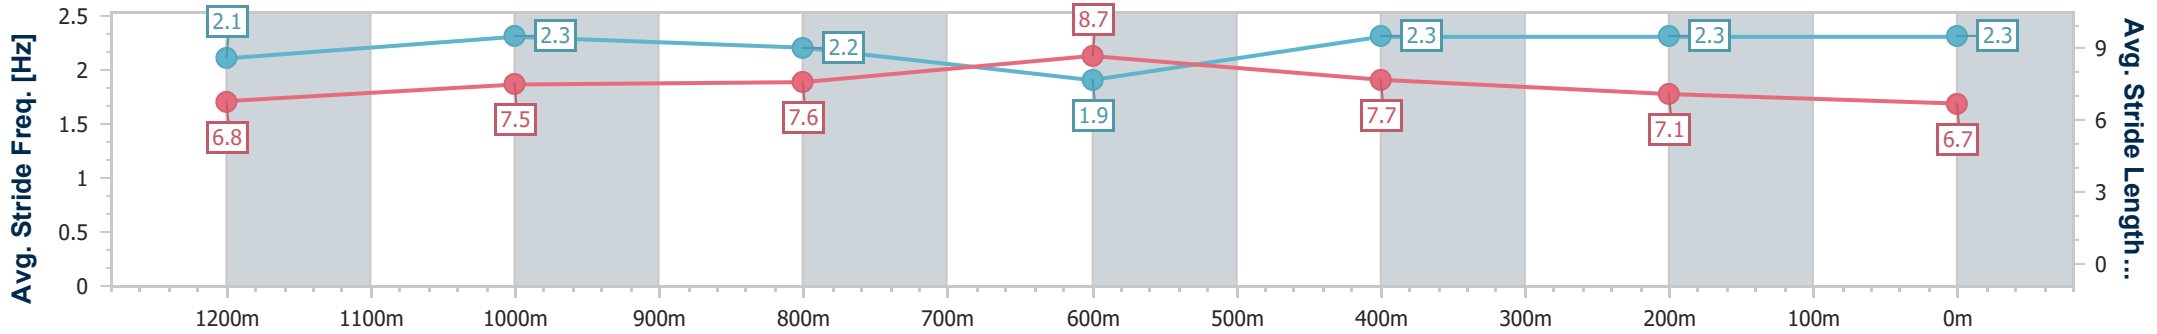

Eagle Farm QLD Professional

Race 6: THE GIBSON Class 6 Plate - 1400m

03 July 2024 - 14:54

Track Rating: Heavy 9, Weather: Showers, Rail Position: +9m Entire

BRISBANE RACING CLUB

Section	Overall	1200m	1000m	800m	600m	400m	200m
Section Times	1:26.53 [4] (0:14.20)	1:12.33 [3] (0:11.74)	1:00.59 [4] (0:12.14)	0:48.45 [5] (0:12.01)	0:36.44 [5] (0:11.39)	0:25.05 [4] (0:11.95)	0:13.10 [4] (0:13.10)
Average Speed [km/h]	51.0	61.6	60.5	61.0	63.5	60.3	55.5
Top Speed [km/h]	63.8	63.8	61.4	63.1	64.8	61.9	58.8
Avg. Dist. to Rail [m]	4.4	3.4	4.5	3.8	1.3	1.5	2.5
Avg. Stride Freq. [Hz]	2.1	2.3	2.2	1.9	2.3	2.3	2.3
Avg. Stride Length [m]	6.8	7.5	7.6	8.7	7.7	7.1	6.7

- [] Ranking at each section and finish
- .-.- No data available at this section
- NA No data available

Horse/Jockey Name	Bold Bourbon
Final Rank	5
Fastest Section Time (Section)	0:11.70 (600m)
Top Speed [km/h] (Section)	64.6 (Overall)
Race State	Finished