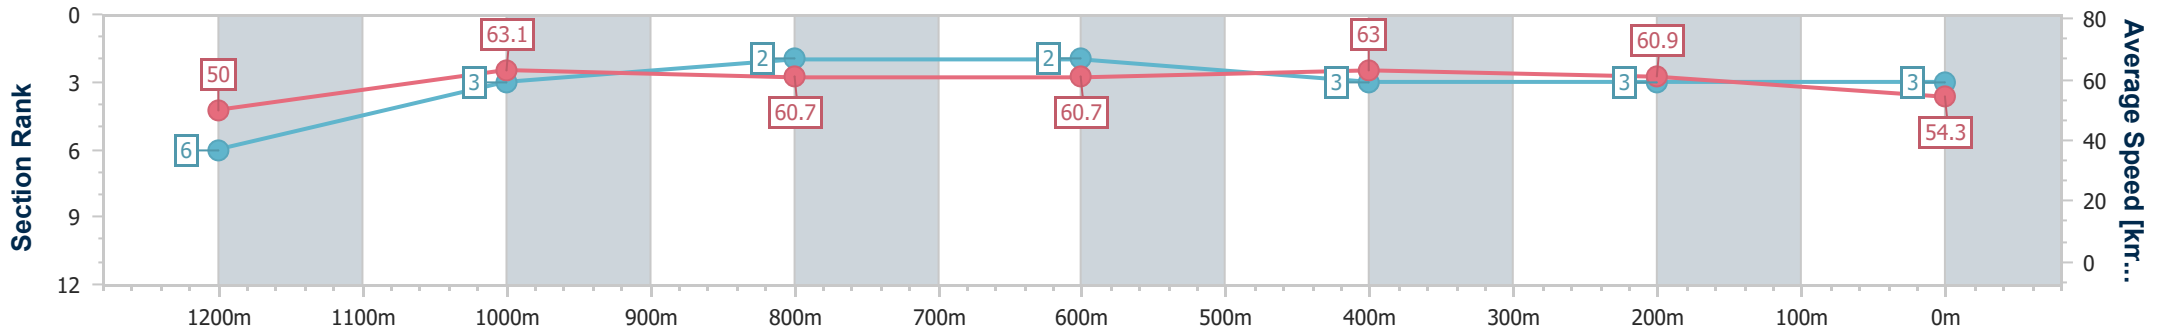

Eagle Farm QLD Professional

Race 6: THE GIBSON Class 6 Plate - 1400m

03 July 2024 - 14:54

Track Rating: Heavy 9, Weather: Showers, Rail Position: +9m Entire

BRISBANE RACING CLUB

Section	Overall	1200m	1000m	800m	600m	400m	200m
Section Times	1:26.46 [3] (0:14.40)	1:12.06 [6] (0:11.44)	1:00.62 [3] (0:12.04)	0:48.58 [2] (0:11.94)	0:36.64 [2] (0:11.47)	0:25.17 [3] (0:11.81)	0:13.36 [3] (0:13.36)
Average Speed [km/h]	50.0	63.1	60.7	60.7	63.0	60.9	54.3
Top Speed [km/h]	63.7	66.8	61.7	63.0	64.0	64.0	57.4
Avg. Dist. to Rail [m]	3.1	1.2	2.7	1.7	0.8	0.8	0.8
Avg. Stride Freq. [Hz]	2.3	2.4	2.3	2.3	2.4	2.4	2.3
Avg. Stride Length [m]	6.0	7.4	7.4	7.4	7.3	7.1	6.6