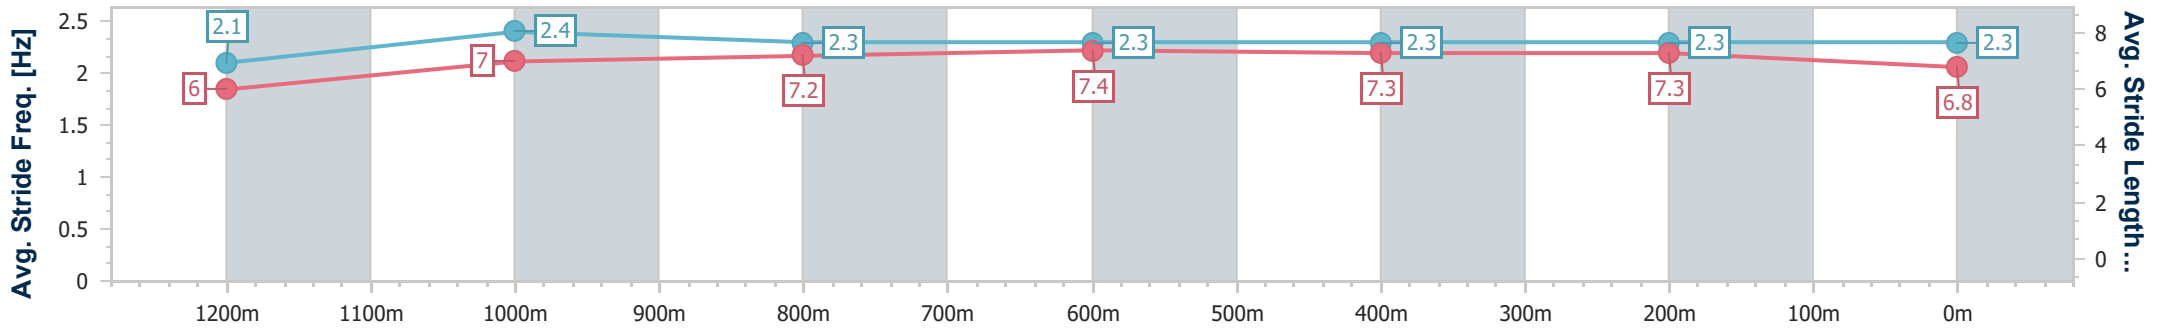

Horse/Jockey Name	Neoclassicism
Final Rank	3
Fastest Section Time (Section)	0:07.87 (Overall)
Top Speed [km/h] (Section)	63.3 (1200m)
Race State	Finished

Eagle Farm QLD Professional
Race 8: SKY RACING Class 2 Handicap - 1300m

03 July 2024 - 16:10
Track Rating: Heavy 9, Weather: Showers, Rail Position: +9m Entire

BRISBANE RACING CLUB

Section	Overall	1200m	1000m	800m	600m	400m	200m
Section Times	1:20.39 [3] (0:07.87)	1:12.52 [2] (0:11.82)	1:00.70 [3] (0:12.13)	0:48.57 [4] (0:11.87)	0:36.70 [3] (0:11.86)	0:24.84 [4] (0:11.82)	0:13.02 [4] (0:13.02)
Average Speed [km/h]	46.5	61.1	60.1	61.6	61.2	61.2	55.2
Top Speed [km/h]	63.2	63.3	61.5	62.5	62.7	63.0	58.0
Avg. Dist. to Rail [m]	9.7	2.7	3.1	3.2	2.6	4.2	5.0
Avg. Stride Freq. [Hz]	2.1	2.4	2.3	2.3	2.3	2.3	2.3
Avg. Stride Length [m]	6.0	7.0	7.2	7.4	7.3	7.3	6.8

- [ ] Ranking at each section and finish
- -.-.- No data available at this section
- NA No data available