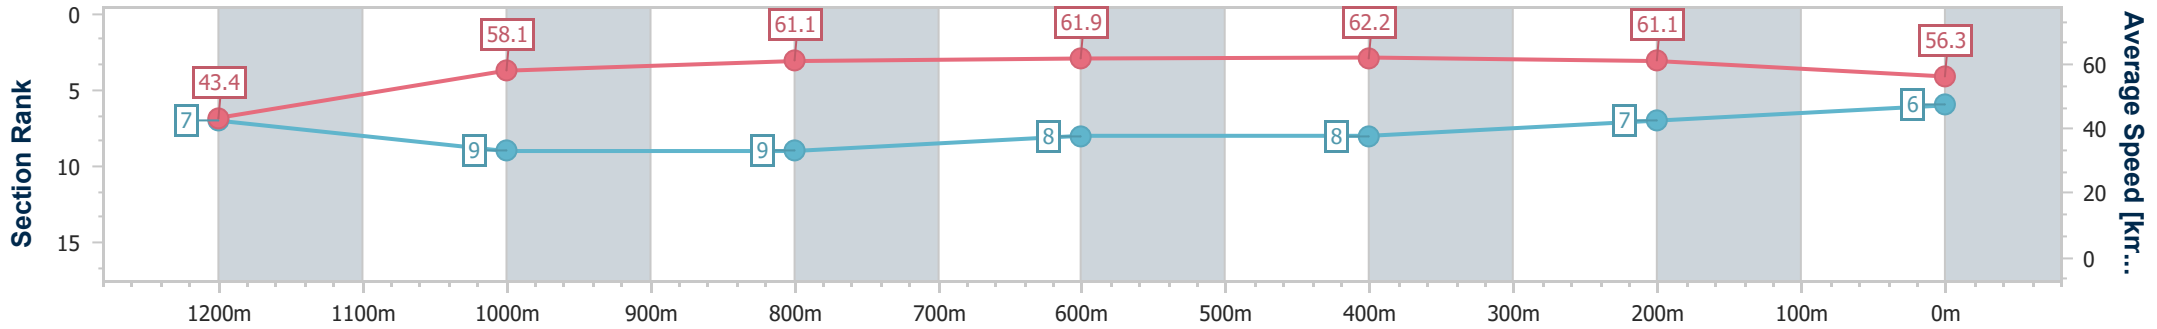

Horse/Jockey Name	American Phireball
Final Rank	6
Fastest Section Time (Section)	0:08.42 (Overall)
Top Speed [km/h] (Section)	64.0 (800m)
Race State	Finished

Eagle Farm QLD Professional
Race 8: SKY RACING Class 2 Handicap - 1300m

03 July 2024 - 16:10
Track Rating: Heavy 9, Weather: Showers, Rail Position: +9m Entire

BRISBANE RACING CLUB

Section	Overall	1200m	1000m	800m	600m	400m	200m
Section Times	1:20.75 [6] (0:08.42)	1:12.33 [7] (0:12.44)	0:59.89 [9] (0:11.99)	0:47.90 [9] (0:11.72)	0:36.18 [8] (0:11.59)	0:24.59 [8] (0:11.79)	0:12.80 [7] (0:12.80)
Average Speed [km/h]	43.4	58.1	61.1	61.9	62.2	61.1	56.3
Top Speed [km/h]	57.9	59.9	62.0	64.0	63.3	63.1	59.1
Avg. Dist. to Rail [m]	12.1	3.3	3.4	1.7	0.9	2.5	3.8
Avg. Stride Freq. [Hz]	2.0	2.2	2.2	2.2	2.2	2.2	2.2
Avg. Stride Length [m]	6.1	7.4	7.6	7.8	7.7	7.6	7.2

- [ ] Ranking at each section and finish
- -.-.- No data available at this section
- NA No data available