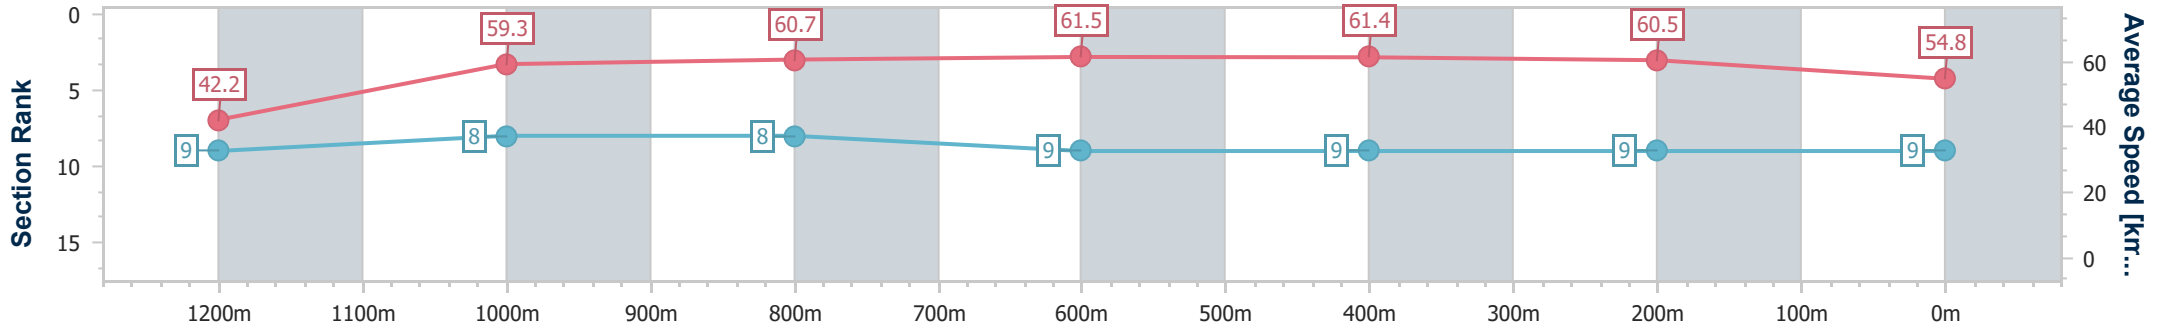

Eagle Farm QLD Professional
Race 8: SKY RACING Class 2 Handicap - 1300m

03 July 2024 - 16:10
Track Rating: Heavy 9, Weather: Showers, Rail Position: +9m Entire

BRISBANE RACING CLUB

Section	Overall	1200m	1000m	800m	600m	400m	200m
Section Times	1:21.06 [8] (0:08.42)	1:12.64 [8] (0:12.09)	1:00.55 [7] (0:11.94)	0:48.61 [7] (0:11.91)	0:36.70 [7] (0:11.73)	0:24.97 [7] (0:11.98)	0:12.99 [8] (0:12.99)
Average Speed [km/h]	42.8	59.6	61.0	61.0	61.5	60.2	55.3
Top Speed [km/h]	59.0	60.6	61.5	61.6	61.6	61.3	57.9
Avg. Dist. to Rail [m]	5.0	1.3	2.6	1.9	0.6	2.3	2.5
Avg. Stride Freq. [Hz]	2.1	2.2	2.2	2.2	2.3	2.3	2.2
Avg. Stride Length [m]	5.8	7.6	7.7	7.6	7.6	7.4	7.0

- [] Ranking at each section and finish
- .-.- No data available at this section
- NA No data available

Horse/Jockey Name	Paienbara
Final Rank	9
Fastest Section Time (Section)	0:08.61 (Overall)
Top Speed [km/h] (Section)	62.9 (400m)
Race State	Finished

Eagle Farm QLD Professional
Race 8: SKY RACING Class 2 Handicap - 1300m

03 July 2024 - 16:10
Track Rating: Heavy 9, Weather: Showers, Rail Position: +9m Entire

BRISBANE RACING CLUB

Section	Overall	1200m	1000m	800m	600m	400m	200m
Section Times	1:21.49 [9] (0:08.61)	1:12.88 [9] (0:12.19)	1:00.69 [8] (0:12.05)	0:48.64 [8] (0:11.83)	0:36.81 [9] (0:11.83)	0:24.98 [9] (0:11.89)	0:13.09 [9] (0:13.09)
Average Speed [km/h]	42.2	59.3	60.7	61.5	61.4	60.5	54.8
Top Speed [km/h]	59.4	60.7	61.8	62.1	62.9	62.9	58.1
Avg. Dist. to Rail [m]	9.9	2.2	3.3	2.0	2.1	4.2	5.3
Avg. Stride Freq. [Hz]	1.9	2.1	2.1	2.1	2.2	2.2	2.1
Avg. Stride Length [m]	6.1	7.8	7.9	8.0	7.8	7.7	7.2