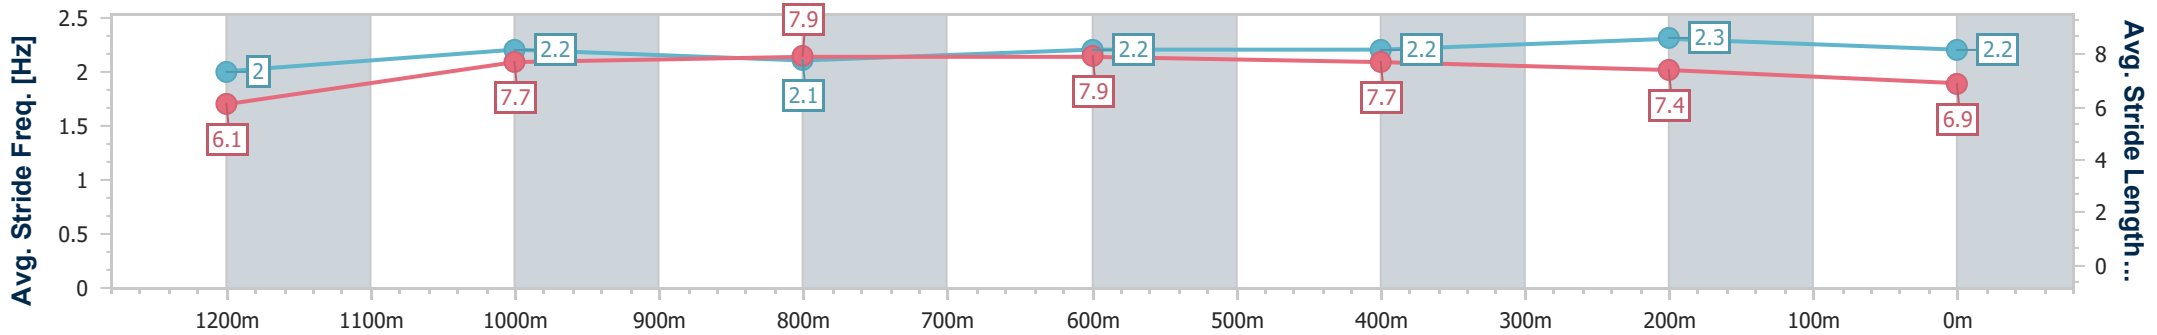

- [] Ranking at each section and finish
- .-.- No data available at this section
- NA No data available

Horse/Jockey Name	Toolatamate
Final Rank	7
Fastest Section Time (Section)	0:08.09 (Overall)
Top Speed [km/h] (Section)	62.7 (600m)
Race State	Finished

Eagle Farm QLD Professional
Race 8: SKY RACING Class 2 Handicap - 1300m

03 July 2024 - 16:10
Track Rating: Heavy 9, Weather: Showers, Rail Position: +9m Entire

BRISBANE RACING CLUB

Section	Overall	1200m	1000m	800m	600m	400m	200m
Section Times	1:20.75 [7] (0:08.09)	1:12.66 [4] (0:12.02)	1:00.64 [5] (0:12.07)	0:48.57 [5] (0:11.76)	0:36.81 [5] (0:11.65)	0:25.16 [5] (0:11.91)	0:13.25 [5] (0:13.25)
Average Speed [km/h]	44.9	60.1	60.7	61.7	62.2	60.4	54.4
Top Speed [km/h]	60.0	61.2	61.4	62.4	62.7	62.3	57.6
Avg. Dist. to Rail [m]	7.3	3.0	3.3	1.8	1.4	5.0	5.3
Avg. Stride Freq. [Hz]	2.0	2.2	2.1	2.2	2.2	2.3	2.2
Avg. Stride Length [m]	6.1	7.7	7.9	7.9	7.7	7.4	6.9