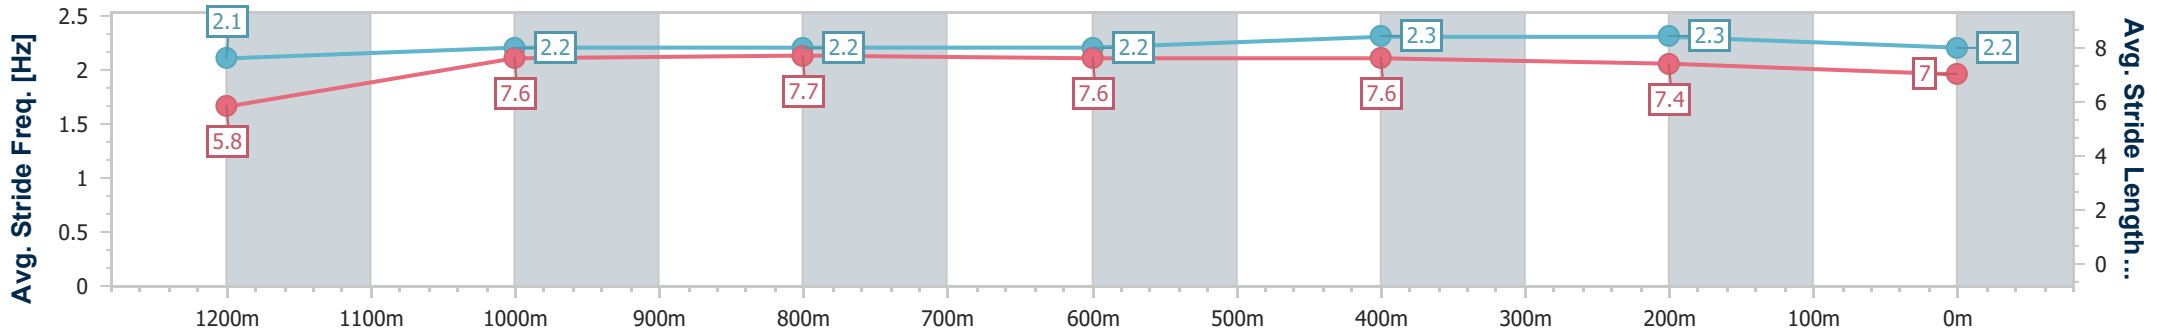

- [] Ranking at each section and finish
- .-.- No data available at this section
- NA No data available

Horse/Jockey Name	Kasear
Final Rank	8
Fastest Section Time (Section)	0:08.42 (Overall)
Top Speed [km/h] (Section)	61.6 (600m)
Race State	Finished

Eagle Farm QLD Professional
Race 8: SKY RACING Class 2 Handicap - 1300m

03 July 2024 - 16:10
Track Rating: Heavy 9, Weather: Showers, Rail Position: +9m Entire

BRISBANE RACING CLUB

Section	Overall	1200m	1000m	800m	600m	400m	200m
Section Times	1:21.06 [8] (0:08.42)	1:12.64 [8] (0:12.09)	1:00.55 [7] (0:11.94)	0:48.61 [7] (0:11.91)	0:36.70 [7] (0:11.73)	0:24.97 [7] (0:11.98)	0:12.99 [8] (0:12.99)
Average Speed [km/h]	42.8	59.6	61.0	61.0	61.5	60.2	55.3
Top Speed [km/h]	59.0	60.6	61.5	61.6	61.6	61.3	57.9
Avg. Dist. to Rail [m]	5.0	1.3	2.6	1.9	0.6	2.3	2.5
Avg. Stride Freq. [Hz]	2.1	2.2	2.2	2.2	2.3	2.3	2.2
Avg. Stride Length [m]	5.8	7.6	7.7	7.6	7.6	7.4	7.0