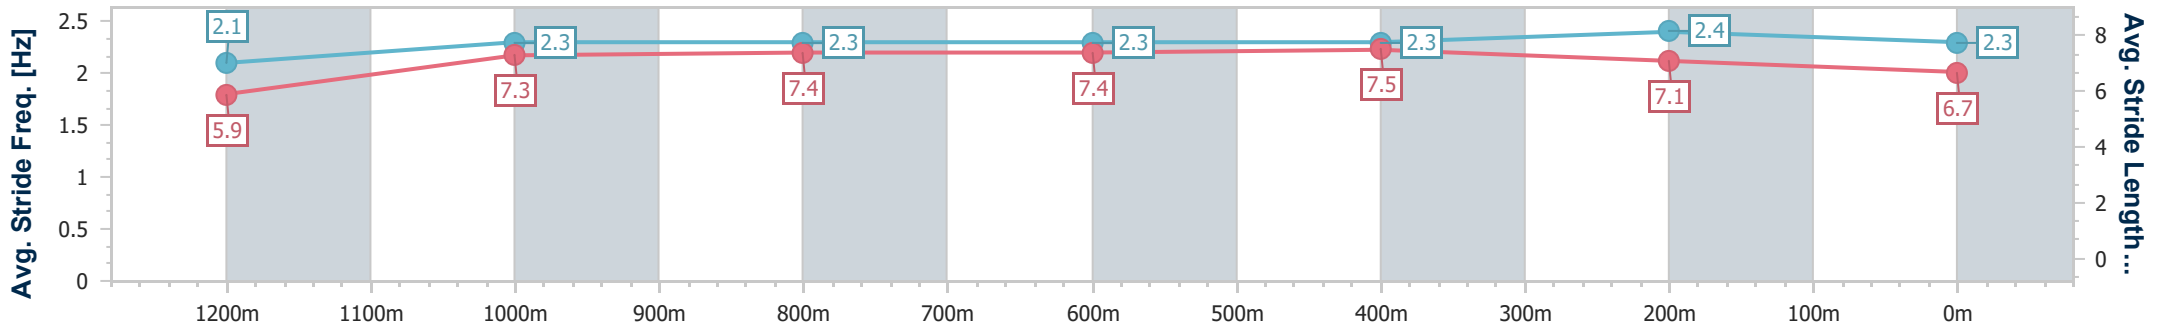

Horse/Jockey Name	Notacluehoworwho
Final Rank	2
Fastest Section Time (Section)	0:08.10 (Overall)
Top Speed [km/h] (Section)	64.5 (600m)
Race State	Finished

Eagle Farm QLD Professional
Race 8: SKY RACING Class 2 Handicap - 1300m

03 July 2024 - 16:10
Track Rating: Heavy 9, Weather: Showers, Rail Position: +9m Entire

BRISBANE RACING CLUB

Section	Overall	1200m	1000m	800m	600m	400m	200m
Section Times	1:19.84 [2] (0:08.10)	1:11.74 [5] (0:11.67)	1:00.07 [4] (0:12.00)	0:48.07 [3] (0:11.93)	0:36.14 [4] (0:11.62)	0:24.52 [3] (0:11.76)	0:12.76 [2] (0:12.76)
Average Speed [km/h]	45.2	61.8	61.1	61.5	62.7	61.2	56.5
Top Speed [km/h]	61.7	62.9	62.0	61.9	64.5	64.0	58.8
Avg. Dist. to Rail [m]	11.4	4.0	3.5	3.7	2.9	5.4	5.7
Avg. Stride Freq. [Hz]	2.1	2.3	2.3	2.3	2.3	2.4	2.3
Avg. Stride Length [m]	5.9	7.3	7.4	7.4	7.5	7.1	6.7

- [ ] Ranking at each section and finish
- -.-.- No data available at this section
- NA No data available