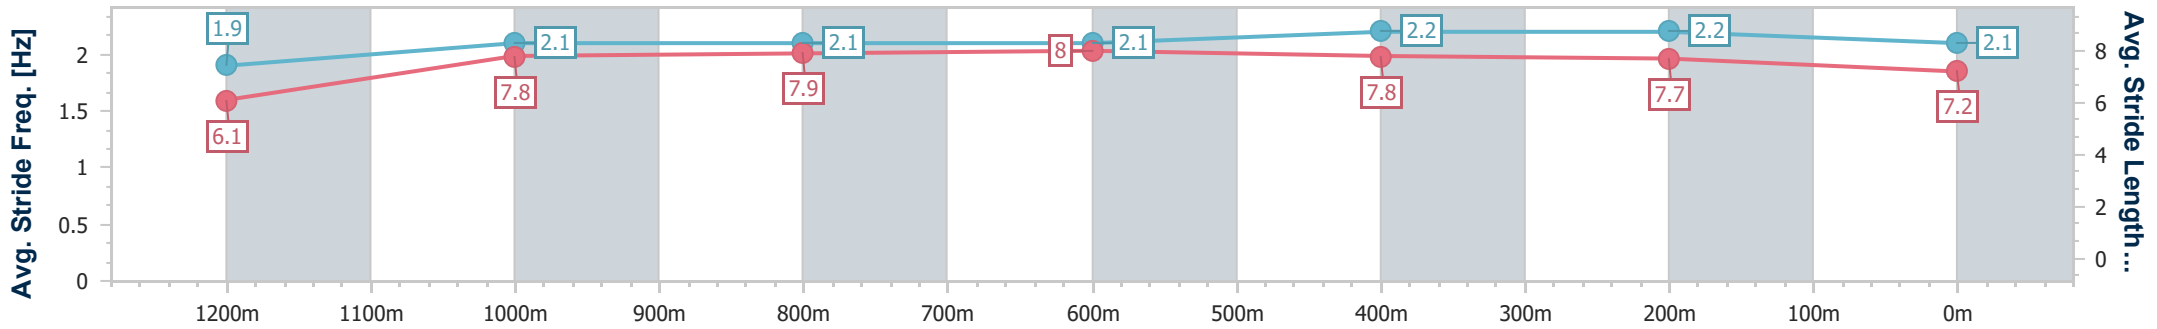

Eagle Farm QLD Professional
Race 8: SKY RACING Class 2 Handicap - 1300m

03 July 2024 - 16:10
Track Rating: Heavy 9, Weather: Showers, Rail Position: +9m Entire

BRISBANE RACING CLUB

Section	Overall	1200m	1000m	800m	600m	400m	200m
Section Times	1:21.06 [8] (0:08.42)	1:12.64 [8] (0:12.09)	1:00.55 [7] (0:11.94)	0:48.61 [7] (0:11.91)	0:36.70 [7] (0:11.73)	0:24.97 [7] (0:11.98)	0:12.99 [8] (0:12.99)
Average Speed [km/h]	42.8	59.6	61.0	61.0	61.5	60.2	55.3
Top Speed [km/h]	59.0	60.6	61.5	61.6	61.6	61.3	57.9
Avg. Dist. to Rail [m]	5.0	1.3	2.6	1.9	0.6	2.3	2.5
Avg. Stride Freq. [Hz]	2.1	2.2	2.2	2.2	2.3	2.3	2.2
Avg. Stride Length [m]	5.8	7.6	7.7	7.6	7.6	7.4	7.0

- [] Ranking at each section and finish
- .-.- No data available at this section
- NA No data available

Horse/Jockey Name	Paienbara
Final Rank	9
Fastest Section Time (Section)	0:08.61 (Overall)
Top Speed [km/h] (Section)	62.9 (400m)
Race State	Finished

Eagle Farm QLD Professional
Race 8: SKY RACING Class 2 Handicap - 1300m

03 July 2024 - 16:10
Track Rating: Heavy 9, Weather: Showers, Rail Position: +9m Entire

BRISBANE RACING CLUB

Section	Overall	1200m	1000m	800m	600m	400m	200m
Section Times	1:21.49 [9] (0:08.61)	1:12.88 [9] (0:12.19)	1:00.69 [8] (0:12.05)	0:48.64 [8] (0:11.83)	0:36.81 [9] (0:11.83)	0:24.98 [9] (0:11.89)	0:13.09 [9] (0:13.09)
Average Speed [km/h]	42.2	59.3	60.7	61.5	61.4	60.5	54.8
Top Speed [km/h]	59.4	60.7	61.8	62.1	62.9	62.9	58.1
Avg. Dist. to Rail [m]	9.9	2.2	3.3	2.0	2.1	4.2	5.3
Avg. Stride Freq. [Hz]	1.9	2.1	2.1	2.1	2.2	2.2	2.1
Avg. Stride Length [m]	6.1	7.8	7.9	8.0	7.8	7.7	7.2

- [] Ranking at each section and finish
- .-.- No data available at this section
- NA No data available