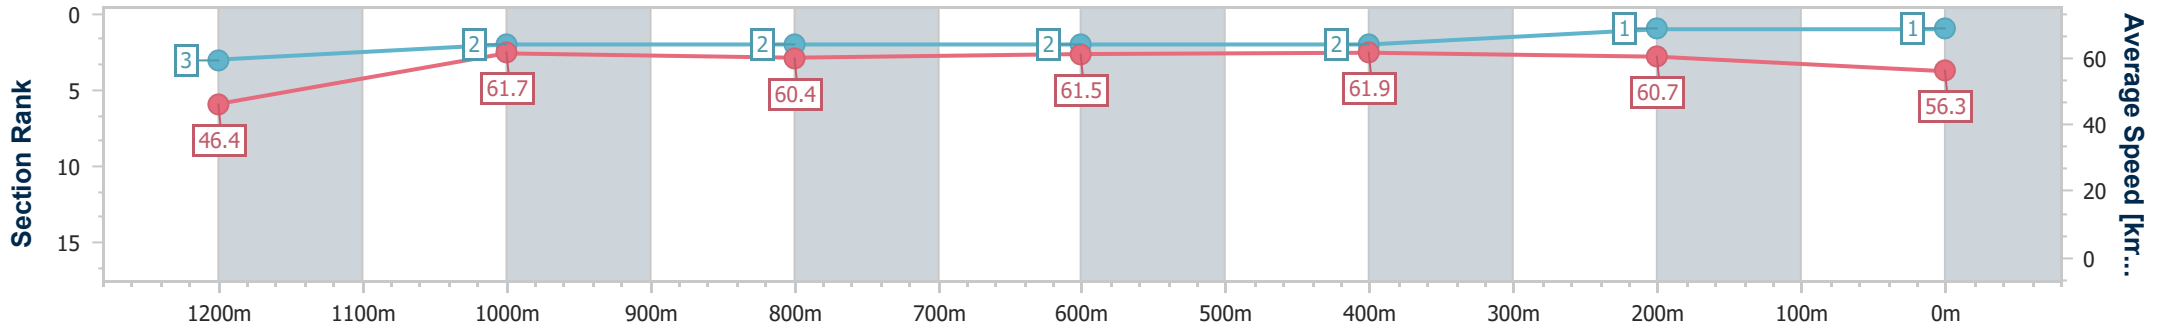

Eagle Farm QLD Professional
Race 8: SKY RACING Class 2 Handicap - 1300m

03 July 2024 - 16:10
Track Rating: Heavy 9, Weather: Showers, Rail Position: +9m Entire

BRISBANE RACING CLUB

Section	Overall	1200m	1000m	800m	600m	400m	200m
Section Times	1:19.83 [1] (0:07.90)	1:11.93 [3] (0:11.70)	1:00.23 [2] (0:12.08)	0:48.15 [2] (0:11.76)	0:36.39 [2] (0:11.73)	0:24.66 [2] (0:11.83)	0:12.83 [1] (0:12.83)
Average Speed [km/h]	46.4	61.7	60.4	61.5	61.9	60.7	56.3
Top Speed [km/h]	60.4	62.4	61.2	61.9	62.6	62.7	58.1
Avg. Dist. to Rail [m]	12.7	4.0	2.4	0.9	1.6	3.4	3.9
Avg. Stride Freq. [Hz]	2.3	2.3	2.3	2.3	2.3	2.4	2.3
Avg. Stride Length [m]	5.6	7.3	7.3	7.4	7.4	7.1	6.7