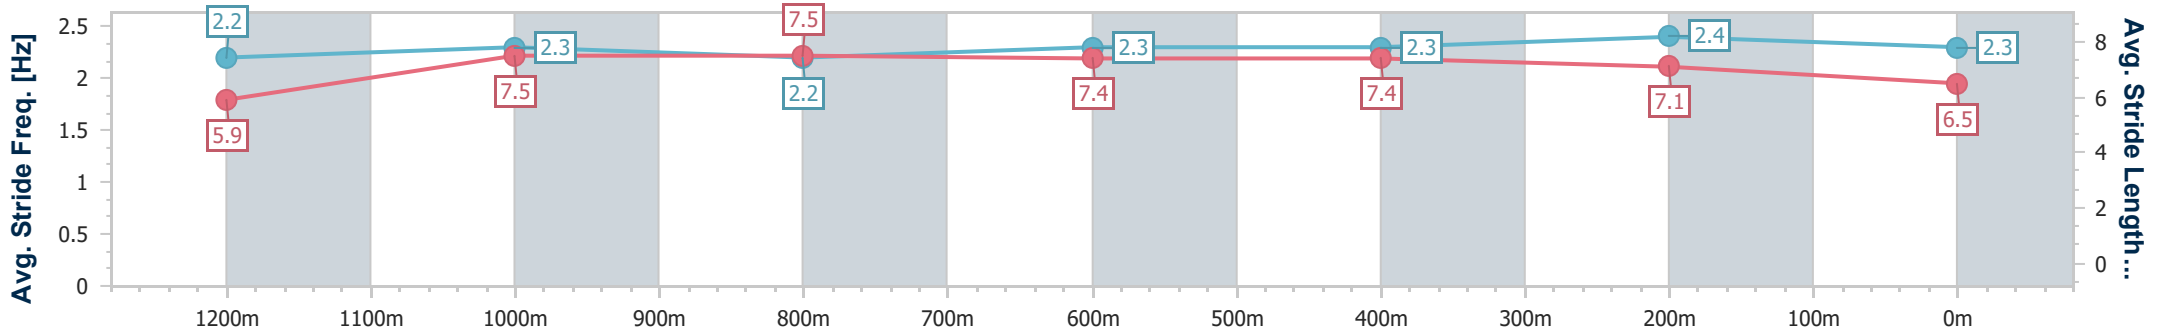

Horse/Jockey Name	Miliarene
Final Rank	5
Fastest Section Time (Section)	0:07.85 (Overall)
Top Speed [km/h] (Section)	63.2 (1200m)
Race State	Finished

Eagle Farm QLD Professional
Race 8: SKY RACING Class 2 Handicap - 1300m

03 July 2024 - 16:10
Track Rating: Heavy 9, Weather: Showers, Rail Position: +9m Entire

BRISBANE RACING CLUB

Section	Overall	1200m	1000m	800m	600m	400m	200m
Section Times	1:20.59 [5] (0:07.85)	1:12.74 [1] (0:11.71)	1:01.03 [1] (0:12.03)	0:49.00 [1] (0:11.81)	0:37.19 [1] (0:11.73)	0:25.46 [1] (0:12.03)	0:13.43 [3] (0:13.43)
Average Speed [km/h]	46.2	61.7	60.3	61.4	61.5	59.8	53.6
Top Speed [km/h]	59.9	63.2	61.2	61.6	62.6	61.6	56.7
Avg. Dist. to Rail [m]	8.5	2.0	2.1	0.9	0.3	0.9	0.9
Avg. Stride Freq. [Hz]	2.2	2.3	2.2	2.3	2.3	2.4	2.3
Avg. Stride Length [m]	5.9	7.5	7.5	7.4	7.4	7.1	6.5

- [ ] Ranking at each section and finish
- -.-.- No data available at this section
- NA No data available