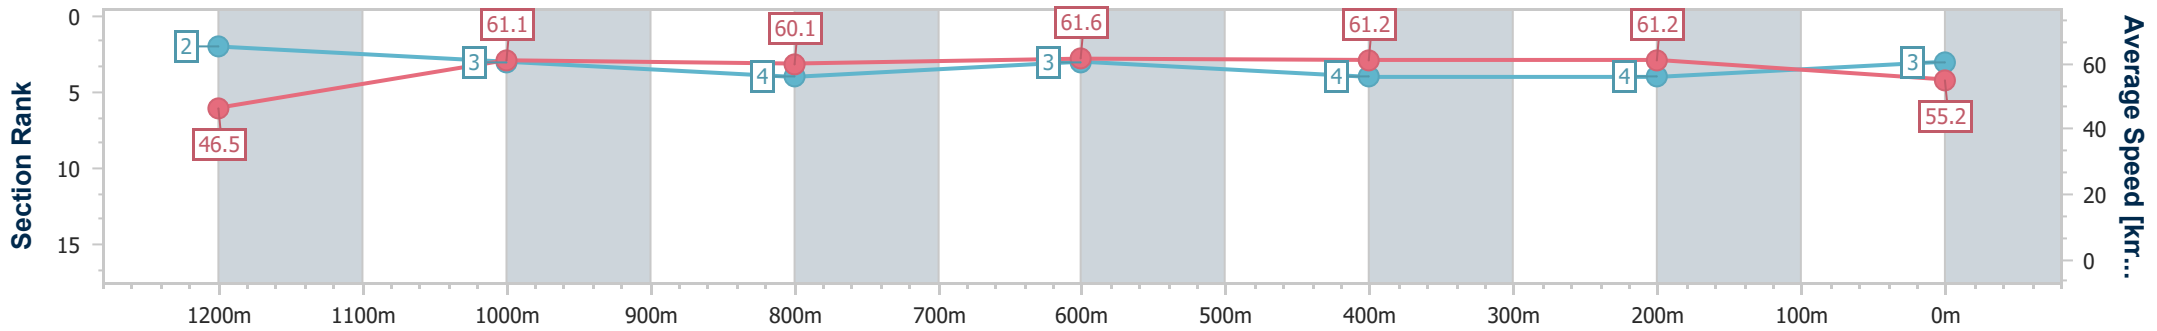

Horse/Jockey Name	Neoclassicism
Final Rank	3
Fastest Section Time (Section)	0:07.87 (Overall)
Top Speed [km/h] (Section)	63.3 (1200m)
Race State	Finished

Eagle Farm QLD Professional
Race 8: SKY RACING Class 2 Handicap - 1300m

03 July 2024 - 16:10
Track Rating: Heavy 9, Weather: Showers, Rail Position: +9m Entire

BRISBANE RACING CLUB

Section	Overall	1200m	1000m	800m	600m	400m	200m
Section Times	1:20.39 [3] (0:07.87)	1:12.52 [2] (0:11.82)	1:00.70 [3] (0:12.13)	0:48.57 [4] (0:11.87)	0:36.70 [3] (0:11.86)	0:24.84 [4] (0:11.82)	0:13.02 [4] (0:13.02)
Average Speed [km/h]	46.5	61.1	60.1	61.6	61.2	61.2	55.2
Top Speed [km/h]	63.2	63.3	61.5	62.5	62.7	63.0	58.0
Avg. Dist. to Rail [m]	9.7	2.7	3.1	3.2	2.6	4.2	5.0
Avg. Stride Freq. [Hz]	2.1	2.4	2.3	2.3	2.3	2.3	2.3
Avg. Stride Length [m]	6.0	7.0	7.2	7.4	7.3	7.3	6.8

- [ ] Ranking at each section and finish
- -.-.- No data available at this section
- NA No data available