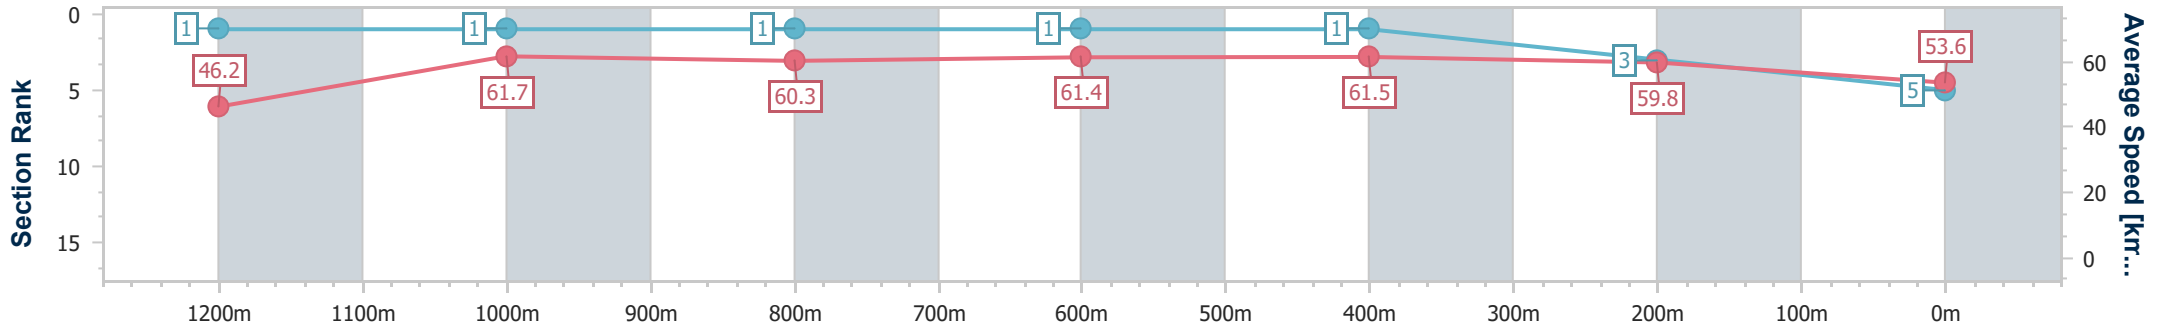

Horse/Jockey Name	Miliarene
Final Rank	5
Fastest Section Time (Section)	0:07.85 (Overall)
Top Speed [km/h] (Section)	63.2 (1200m)
Race State	Finished

Eagle Farm QLD Professional
Race 8: SKY RACING Class 2 Handicap - 1300m

03 July 2024 - 16:10
Track Rating: Heavy 9, Weather: Showers, Rail Position: +9m Entire

BRISBANE RACING CLUB

Section	Overall	1200m	1000m	800m	600m	400m	200m
Section Times	1:20.59 [5] (0:07.85)	1:12.74 [1] (0:11.71)	1:01.03 [1] (0:12.03)	0:49.00 [1] (0:11.81)	0:37.19 [1] (0:11.73)	0:25.46 [1] (0:12.03)	0:13.43 [3] (0:13.43)
Average Speed [km/h]	46.2	61.7	60.3	61.4	61.5	59.8	53.6
Top Speed [km/h]	59.9	63.2	61.2	61.6	62.6	61.6	56.7
Avg. Dist. to Rail [m]	8.5	2.0	2.1	0.9	0.3	0.9	0.9
Avg. Stride Freq. [Hz]	2.2	2.3	2.2	2.3	2.3	2.4	2.3
Avg. Stride Length [m]	5.9	7.5	7.5	7.4	7.4	7.1	6.5

- [ ] Ranking at each section and finish
- -.-.- No data available at this section
- NA No data available