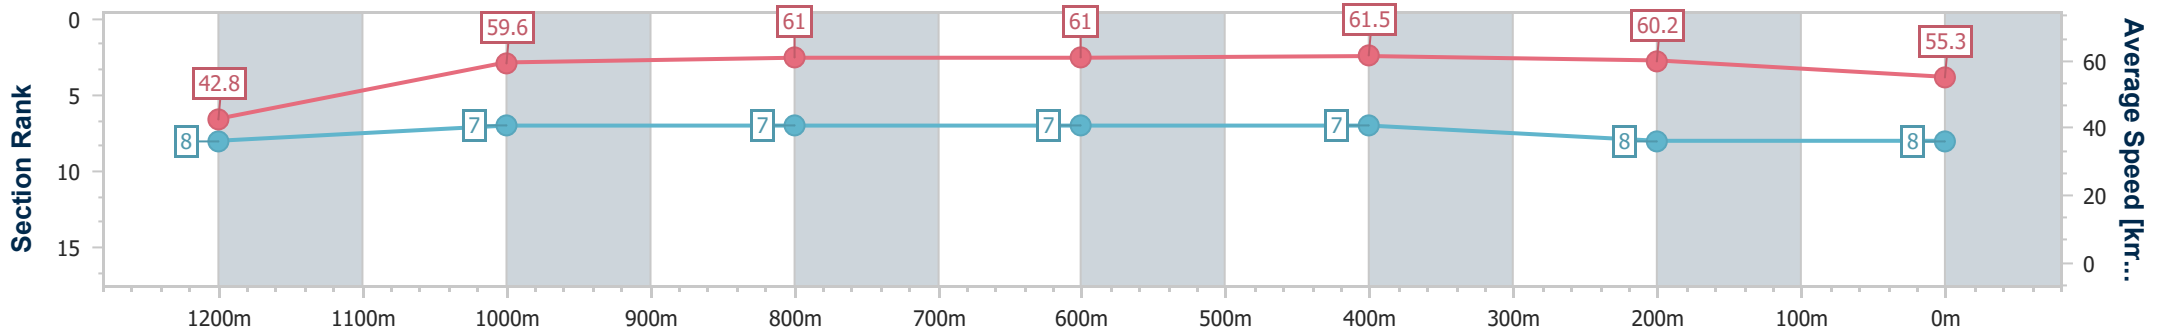

Eagle Farm QLD Professional
Race 8: SKY RACING Class 2 Handicap - 1300m

03 July 2024 - 16:10
Track Rating: Heavy 9, Weather: Showers, Rail Position: +9m Entire

BRISBANE RACING CLUB

Section	Overall	1200m	1000m	800m	600m	400m	200m
Section Times	1:21.06 [8] (0:08.42)	1:12.64 [8] (0:12.09)	1:00.55 [7] (0:11.94)	0:48.61 [7] (0:11.91)	0:36.70 [7] (0:11.73)	0:24.97 [7] (0:11.98)	0:12.99 [8] (0:12.99)
Average Speed [km/h]	42.8	59.6	61.0	61.0	61.5	60.2	55.3
Top Speed [km/h]	59.0	60.6	61.5	61.6	61.6	61.3	57.9
Avg. Dist. to Rail [m]	5.0	1.3	2.6	1.9	0.6	2.3	2.5
Avg. Stride Freq. [Hz]	2.1	2.2	2.2	2.2	2.3	2.3	2.2
Avg. Stride Length [m]	5.8	7.6	7.7	7.6	7.6	7.4	7.0