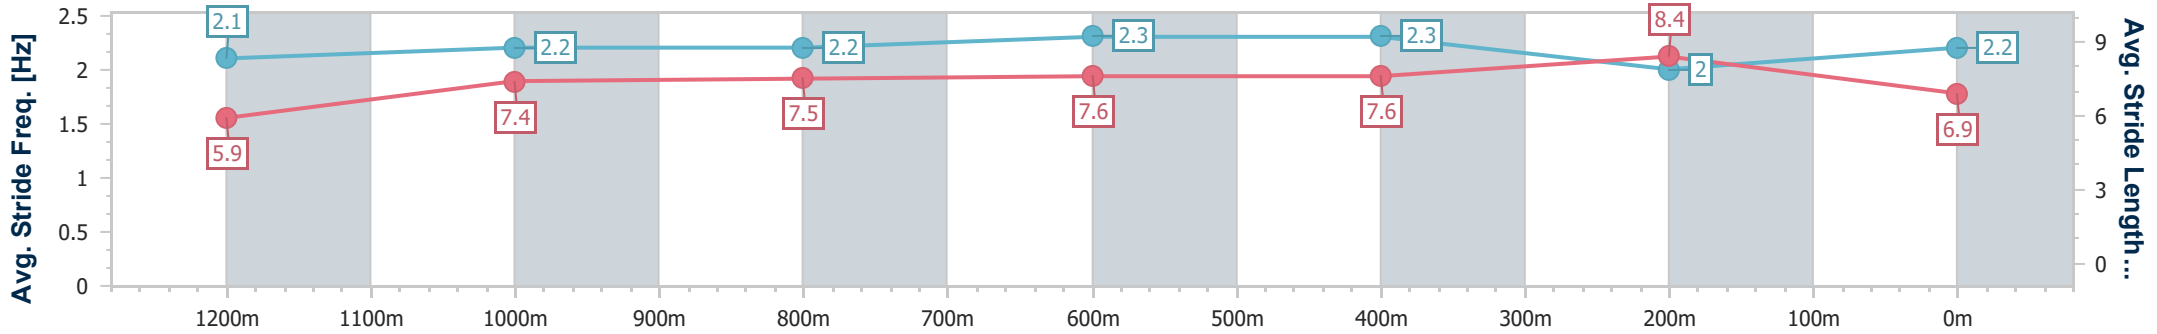

Eagle Farm QLD Professional
Race 8: SKY RACING Class 2 Handicap - 1300m

03 July 2024 - 16:10

BRISBANE RACING CLUB

Track Rating: Heavy 9, Weather: Showers, Rail Position: +9m Entire

Section	Overall	1200m	1000m	800m	600m	400m	200m
Section Times	1:20.57 [4] (0:08.27)	1:12.30 [6] (0:12.07)	1:00.23 [6] (0:12.10)	0:48.13 [6] (0:11.72)	0:36.41 [6] (0:11.57)	0:24.84 [6] (0:11.87)	0:12.97 [6] (0:12.97)
Average Speed [km/h]	43.7	59.8	60.2	61.5	62.0	60.8	55.5
Top Speed [km/h]	60.5	61.2	61.2	62.4	63.2	62.4	58.5
Avg. Dist. to Rail [m]	6.3	2.4	2.2	0.6	0.6	0.6	2.2
Avg. Stride Freq. [Hz]	2.1	2.2	2.2	2.3	2.3	2.0	2.2
Avg. Stride Length [m]	5.9	7.4	7.5	7.6	7.6	8.4	6.9