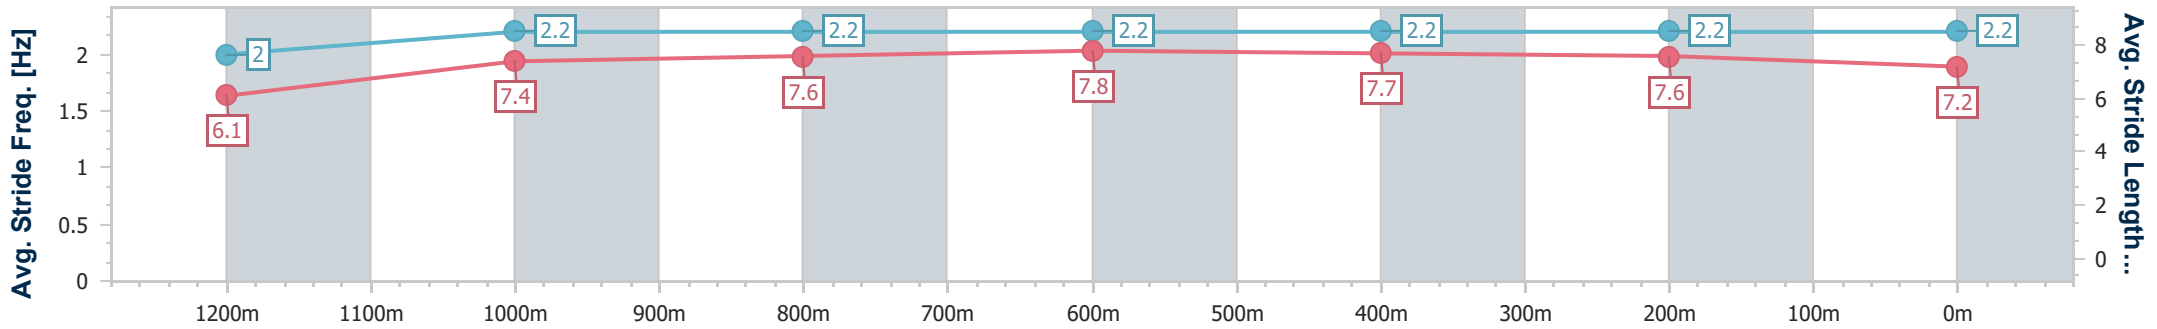

- [] Ranking at each section and finish
- .-.- No data available at this section
- NA No data available

Horse/Jockey Name	American Phireball
Final Rank	6
Fastest Section Time (Section)	0:08.42 (Overall)
Top Speed [km/h] (Section)	64.0 (800m)
Race State	Finished

Eagle Farm QLD Professional
Race 8: SKY RACING Class 2 Handicap - 1300m

03 July 2024 - 16:10
Track Rating: Heavy 9, Weather: Showers, Rail Position: +9m Entire

BRISBANE RACING CLUB

Section	Overall	1200m	1000m	800m	600m	400m	200m
Section Times	1:20.75 [6] (0:08.42)	1:12.33 [7] (0:12.44)	0:59.89 [9] (0:11.99)	0:47.90 [9] (0:11.72)	0:36.18 [8] (0:11.59)	0:24.59 [8] (0:11.79)	0:12.80 [7] (0:12.80)
Average Speed [km/h]	43.4	58.1	61.1	61.9	62.2	61.1	56.3
Top Speed [km/h]	57.9	59.9	62.0	64.0	63.3	63.1	59.1
Avg. Dist. to Rail [m]	12.1	3.3	3.4	1.7	0.9	2.5	3.8
Avg. Stride Freq. [Hz]	2.0	2.2	2.2	2.2	2.2	2.2	2.2
Avg. Stride Length [m]	6.1	7.4	7.6	7.8	7.7	7.6	7.2