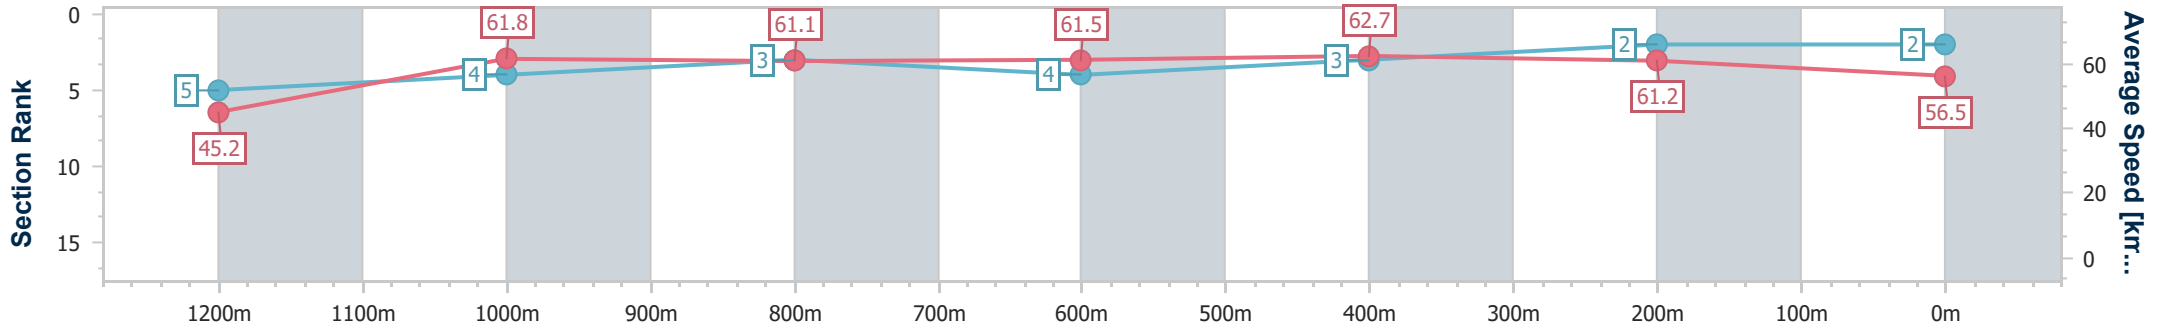

Horse/Jockey Name	Notacluehoworwho
Final Rank	2
Fastest Section Time (Section)	0:08.10 (Overall)
Top Speed [km/h] (Section)	64.5 (600m)
Race State	Finished

Eagle Farm QLD Professional
Race 8: SKY RACING Class 2 Handicap - 1300m

03 July 2024 - 16:10
Track Rating: Heavy 9, Weather: Showers, Rail Position: +9m Entire

BRISBANE RACING CLUB

Section	Overall	1200m	1000m	800m	600m	400m	200m
Section Times	1:19.84 [2] (0:08.10)	1:11.74 [5] (0:11.67)	1:00.07 [4] (0:12.00)	0:48.07 [3] (0:11.93)	0:36.14 [4] (0:11.62)	0:24.52 [3] (0:11.76)	0:12.76 [2] (0:12.76)
Average Speed [km/h]	45.2	61.8	61.1	61.5	62.7	61.2	56.5
Top Speed [km/h]	61.7	62.9	62.0	61.9	64.5	64.0	58.8
Avg. Dist. to Rail [m]	11.4	4.0	3.5	3.7	2.9	5.4	5.7
Avg. Stride Freq. [Hz]	2.1	2.3	2.3	2.3	2.3	2.4	2.3
Avg. Stride Length [m]	5.9	7.3	7.4	7.4	7.5	7.1	6.7

- [ ] Ranking at each section and finish
- -.-.- No data available at this section
- NA No data available