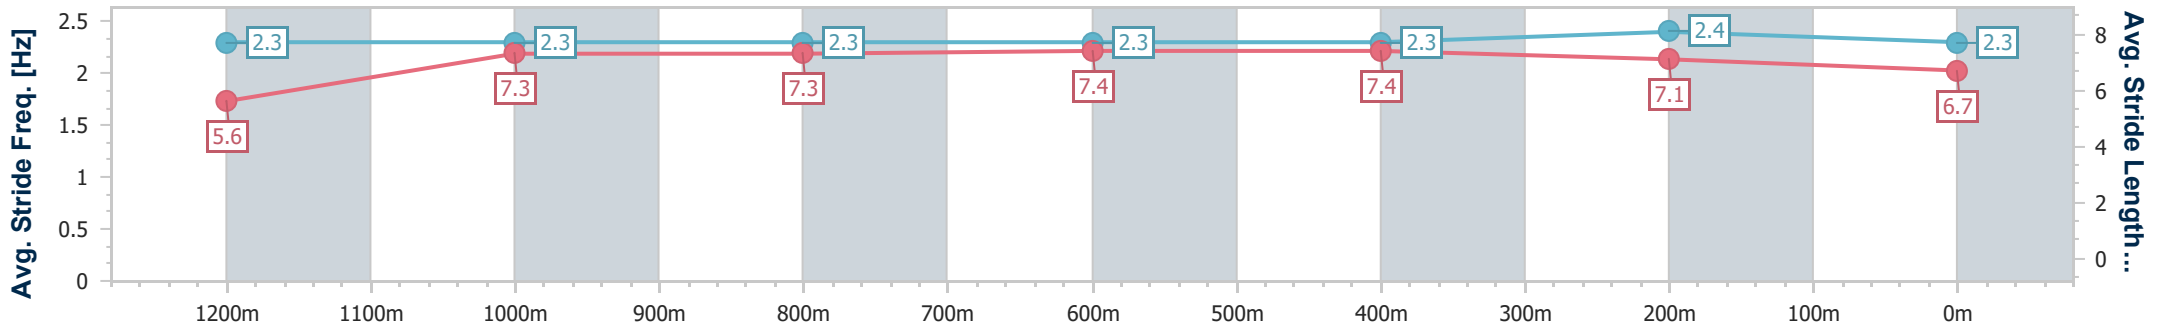

Eagle Farm QLD Professional
Race 8: SKY RACING Class 2 Handicap - 1300m

03 July 2024 - 16:10
Track Rating: Heavy 9, Weather: Showers, Rail Position: +9m Entire

BRISBANE RACING CLUB

Section	Overall	1200m	1000m	800m	600m	400m	200m
Section Times	1:19.83 [1] (0:07.90)	1:11.93 [3] (0:11.70)	1:00.23 [2] (0:12.08)	0:48.15 [2] (0:11.76)	0:36.39 [2] (0:11.73)	0:24.66 [2] (0:11.83)	0:12.83 [1] (0:12.83)
Average Speed [km/h]	46.4	61.7	60.4	61.5	61.9	60.7	56.3
Top Speed [km/h]	60.4	62.4	61.2	61.9	62.6	62.7	58.1
Avg. Dist. to Rail [m]	12.7	4.0	2.4	0.9	1.6	3.4	3.9
Avg. Stride Freq. [Hz]	2.3	2.3	2.3	2.3	2.3	2.4	2.3
Avg. Stride Length [m]	5.6	7.3	7.3	7.4	7.4	7.1	6.7