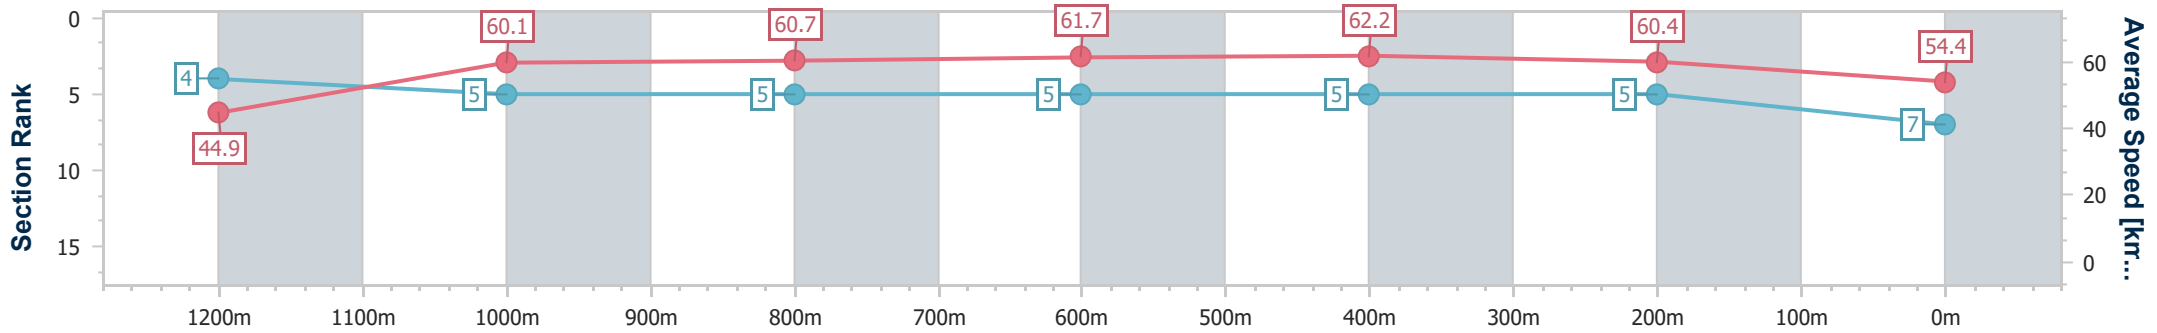

- [] Ranking at each section and finish
- .-.- No data available at this section
- NA No data available

Horse/Jockey Name	Toolatamate
Final Rank	7
Fastest Section Time (Section)	0:08.09 (Overall)
Top Speed [km/h] (Section)	62.7 (600m)
Race State	Finished

Eagle Farm QLD Professional
Race 8: SKY RACING Class 2 Handicap - 1300m

03 July 2024 - 16:10
Track Rating: Heavy 9, Weather: Showers, Rail Position: +9m Entire

BRISBANE RACING CLUB

Section	Overall	1200m	1000m	800m	600m	400m	200m
Section Times	1:20.75 [7] (0:08.09)	1:12.66 [4] (0:12.02)	1:00.64 [5] (0:12.07)	0:48.57 [5] (0:11.76)	0:36.81 [5] (0:11.65)	0:25.16 [5] (0:11.91)	0:13.25 [5] (0:13.25)
Average Speed [km/h]	44.9	60.1	60.7	61.7	62.2	60.4	54.4
Top Speed [km/h]	60.0	61.2	61.4	62.4	62.7	62.3	57.6
Avg. Dist. to Rail [m]	7.3	3.0	3.3	1.8	1.4	5.0	5.3
Avg. Stride Freq. [Hz]	2.0	2.2	2.1	2.2	2.2	2.3	2.2
Avg. Stride Length [m]	6.1	7.7	7.9	7.9	7.7	7.4	6.9