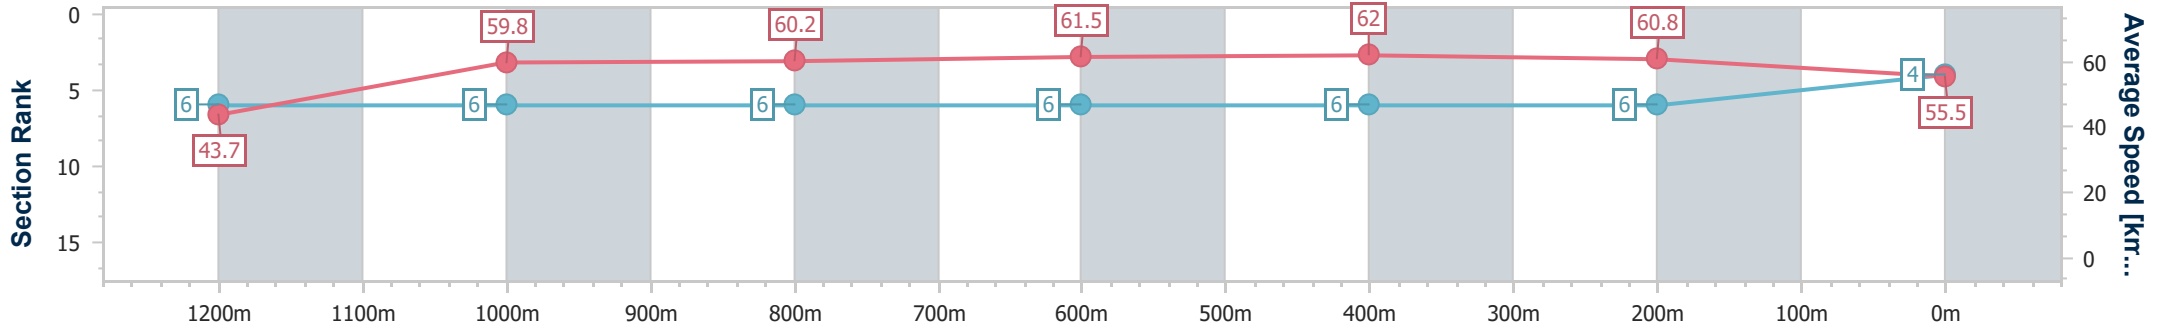

Eagle Farm QLD Professional
Race 8: SKY RACING Class 2 Handicap - 1300m

03 July 2024 - 16:10

BRISBANE RACING CLUB

Track Rating: Heavy 9, Weather: Showers, Rail Position: +9m Entire

Section	Overall	1200m	1000m	800m	600m	400m	200m
Section Times	1:20.57 [4] (0:08.27)	1:12.30 [6] (0:12.07)	1:00.23 [6] (0:12.10)	0:48.13 [6] (0:11.72)	0:36.41 [6] (0:11.57)	0:24.84 [6] (0:11.87)	0:12.97 [6] (0:12.97)
Average Speed [km/h]	43.7	59.8	60.2	61.5	62.0	60.8	55.5
Top Speed [km/h]	60.5	61.2	61.2	62.4	63.2	62.4	58.5
Avg. Dist. to Rail [m]	6.3	2.4	2.2	0.6	0.6	0.6	2.2
Avg. Stride Freq. [Hz]	2.1	2.2	2.2	2.3	2.3	2.0	2.2
Avg. Stride Length [m]	5.9	7.4	7.5	7.6	7.6	8.4	6.9