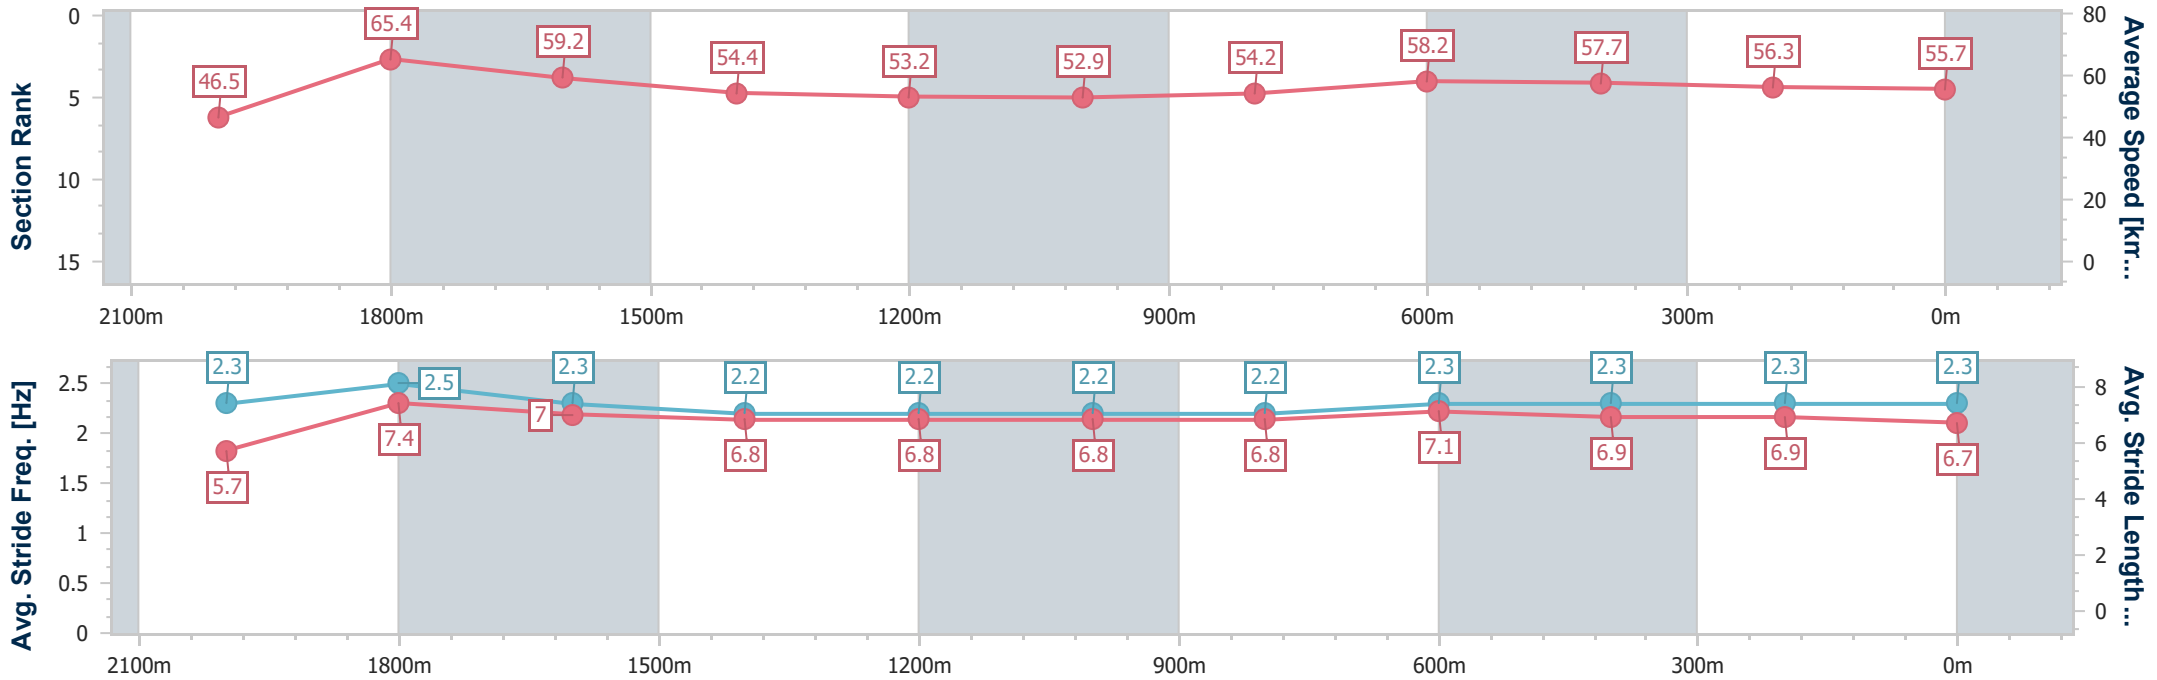

Horse/Jockey Name	Fionte
Final Rank	5
Fastest Section Time (Section)	0:11.00 (2000m)
Top Speed [km/h] (Section)	66.5 (2000m)
Race State	Finished

Ipswich QLD Professional
Race 1: IPSWICH EVENTS AND ENTERTAINMENT CENTRE
Maiden Plate - 2170m
05 July 2024 - 12:07

Track Rating: Soft 7, Weather: Fine, Rail Position: +4m Entire

Section	Overall	2000m	1800m	1600m	1400m	1200m	1000m	800m	600m	400m	200m
Section Times	2:20.78 [5] (0:13.13)	2:07.65 [4] (0:11.00)	1:56.65 [5] (0:12.11)	1:44.54 [4] (0:13.27)	1:31.27 [5] (0:13.60)	1:17.67 [5] (0:13.63)	1:04.04 [5] (0:13.37)	0:50.67 [5] (0:12.40)	0:38.27 [4] (0:12.51)	0:25.76 [4] (0:12.84)	0:12.92 [4] (0:12.92)
Average Speed [km/h]	46.5	65.4	59.2	54.4	53.2	52.9	54.2	58.2	57.7	56.3	55.7
Top Speed [km/h]	64.3	66.5	64.8	56.0	55.2	53.9	56.0	59.4	58.9	56.8	56.9
Avg. Dist. to Rail [m]	2.3	1.2	0.9	0.8	0.8	0.9	1.1	0.7	0.9	1.5	4.3
Avg. Stride Freq. [Hz]	2.3	2.5	2.3	2.2	2.2	2.2	2.2	2.3	2.3	2.3	2.3
Avg. Stride Length [m]	5.7	7.4	7.0	6.8	6.8	6.8	6.8	7.1	6.9	6.9	6.7

- [ ] Ranking at each section and finish
- -.-.- No data available at this section
- NA No data available