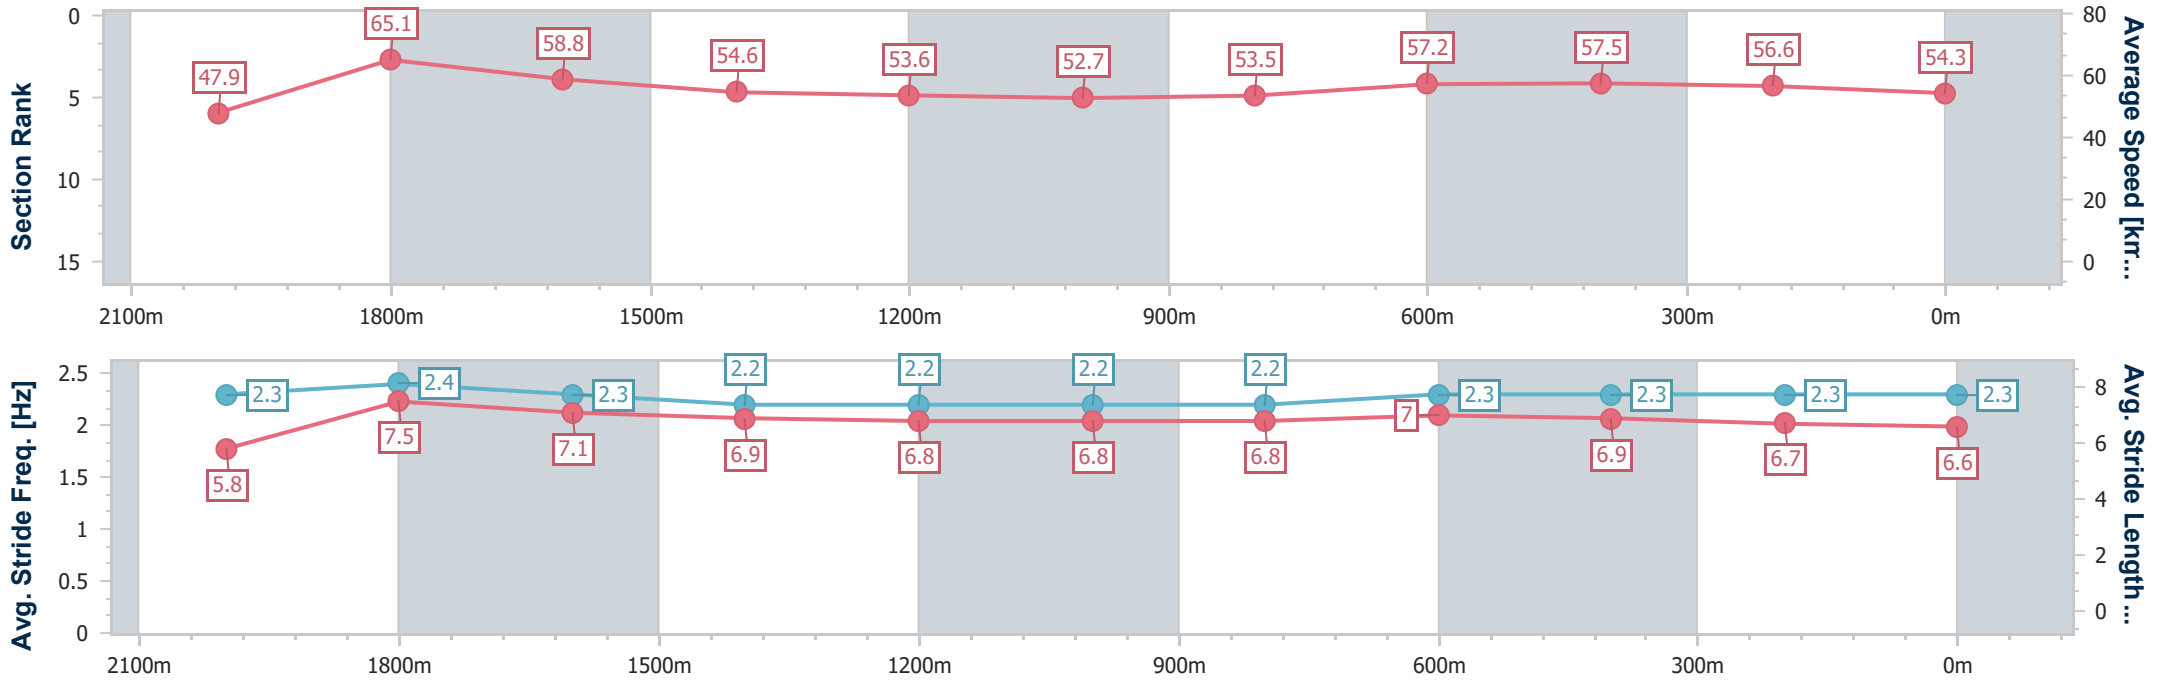

Horse/Jockey Name	Three Graces
Final Rank	4
Fastest Section Time (Section)	0:11.03 (2000m)
Top Speed [km/h] (Section)	66.7 (2000m)
Race State	Finished

Ipswich QLD Professional
Race 1: IPSWICH EVENTS AND ENTERTAINMENT CENTRE
Maiden Plate - 2170m
05 July 2024 - 12:07

Track Rating: Soft 7, Weather: Fine, Rail Position: +4m Entire

Section	Overall	2000m	1800m	1600m	1400m	1200m	1000m	800m	600m	400m	200m
Section Times	2:20.74 [4] (0:12.84)	2:07.90 [1] (0:11.03)	1:56.87 [1] (0:12.14)	1:44.73 [2] (0:13.16)	1:31.57 [2] (0:13.44)	1:18.13 [2] (0:13.66)	1:04.47 [2] (0:13.47)	0:51.00 [2] (0:12.56)	0:38.44 [3] (0:12.48)	0:25.96 [3] (0:12.71)	0:13.25 [3] (0:13.25)
Average Speed [km/h]	47.9	65.1	58.8	54.6	53.6	52.7	53.5	57.2	57.5	56.6	54.3
Top Speed [km/h]	65.8	66.7	63.3	56.8	54.2	53.9	55.7	58.5	58.4	57.5	55.9
Avg. Dist. to Rail [m]	4.5	1.3	1.3	0.2	0.1	0.2	0.1	0.3	0.6	1.1	0.8
Avg. Stride Freq. [Hz]	2.3	2.4	2.3	2.2	2.2	2.2	2.2	2.3	2.3	2.3	2.3
Avg. Stride Length [m]	5.8	7.5	7.1	6.9	6.8	6.8	6.8	7.0	6.9	6.7	6.6

- [ ] Ranking at each section and finish
- -.-.- No data available at this section
- NA No data available