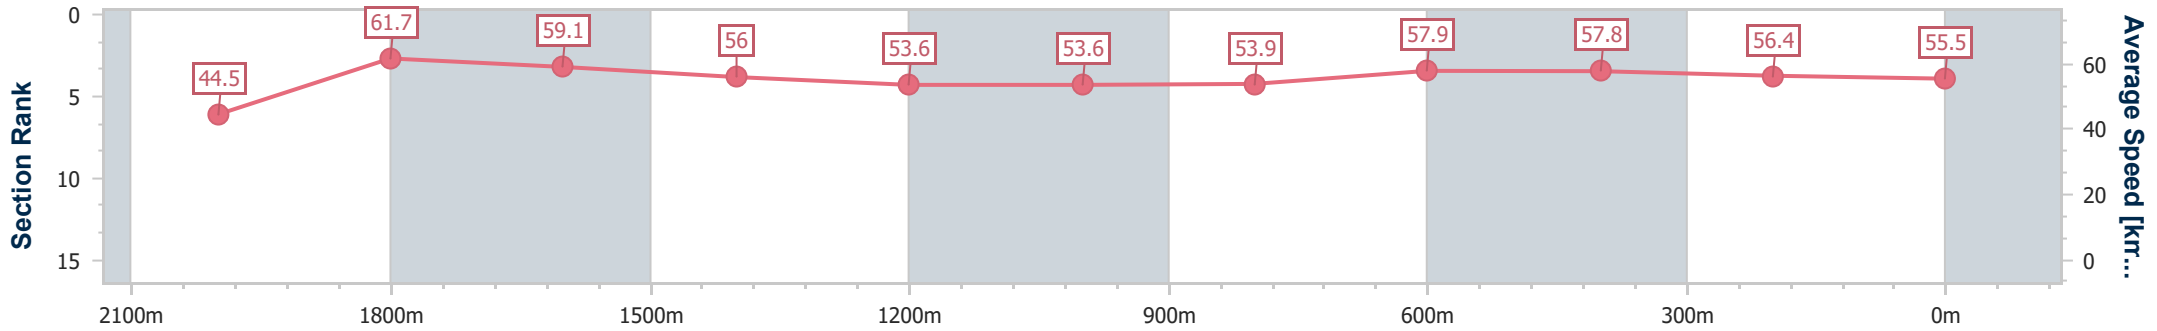

Horse/Jockey Name	More Success
Final Rank	10
Fastest Section Time (Section)	0:11.66 (2000m)
Top Speed [km/h] (Section)	62.9 (Overall)
Race State	Finished

Ipswich QLD Professional
Race 1: IPSWICH EVENTS AND ENTERTAINMENT CENTRE
Maiden Plate - 2170m
05 July 2024 - 12:07

Track Rating: Soft 7, Weather: Fine, Rail Position: +4m Entire

Section	Overall	2000m	1800m	1600m	1400m	1200m	1000m	800m	600m	400m	200m
Section Times	2:21.29 [10] (0:13.80)	2:07.49 [11] (0:11.66)	1:55.83 [11] (0:12.05)	1:43.78 [11] (0:12.87)	1:30.91 [9] (0:13.44)	1:17.47 [9] (0:13.45)	1:04.02 [9] (0:13.37)	0:50.65 [10] (0:12.45)	0:38.20 [11] (0:12.43)	0:25.77 [11] (0:12.78)	0:12.99 [8] (0:12.99)
Average Speed [km/h]	44.5	61.7	59.1	56.0	53.6	53.6	53.9	57.9	57.8	56.4	55.5
Top Speed [km/h]	62.9	62.8	61.7	58.2	54.5	54.8	56.8	59.5	59.2	57.3	57.4
Avg. Dist. to Rail [m]	2.4	1.3	1.4	0.1	0.1	0.3	0.3	0.4	0.8	0.7	2.8
Avg. Stride Freq. [Hz]	2.3	2.4	2.4	2.3	2.3	2.3	2.2	2.3	2.3	2.3	2.3
Avg. Stride Length [m]	5.5	7.1	6.8	6.7	6.6	6.6	6.7	6.9	6.9	6.8	6.8

- [ ] Ranking at each section and finish
- -.-.- No data available at this section
- NA No data available