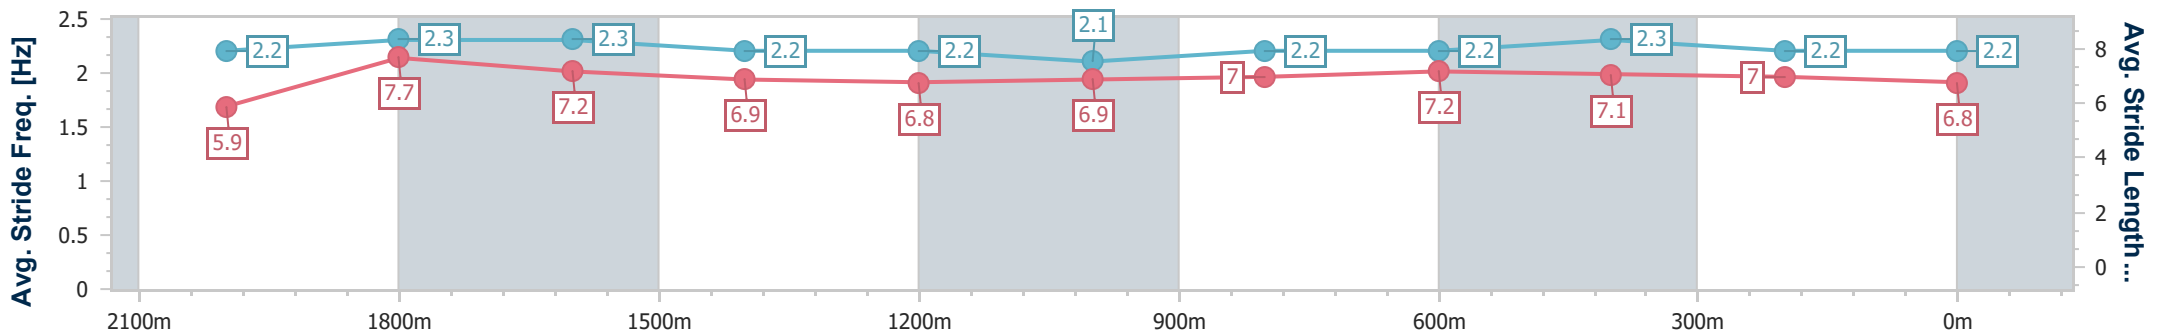

Ipswich QLD Professional  
 Race 1: IPSWICH EVENTS AND ENTERTAINMENT CENTRE  
 Maiden Plate - 2170m  
 05 July 2024 - 12:07

Track Rating: Soft 7, Weather: Fine, Rail Position: +4m Entire

Section	Overall	2000m	1800m	1600m	1400m	1200m	1000m	800m	600m	400m	200m
Section Times	2:21.29 [10] (0:13.80)	2:07.49 [11] (0:11.66)	1:55.83 [11] (0:12.05)	1:43.78 [11] (0:12.87)	1:30.91 [9] (0:13.44)	1:17.47 [9] (0:13.45)	1:04.02 [9] (0:13.37)	0:50.65 [10] (0:12.45)	0:38.20 [11] (0:12.43)	0:25.77 [11] (0:12.78)	0:12.99 [8] (0:12.99)
Average Speed [km/h]	44.5	61.7	59.1	56.0	53.6	53.6	53.9	57.9	57.8	56.4	55.5
Top Speed [km/h]	62.9	62.8	61.7	58.2	54.5	54.8	56.8	59.5	59.2	57.3	57.4
Avg. Dist. to Rail [m]	2.4	1.3	1.4	0.1	0.1	0.3	0.3	0.4	0.8	0.7	2.8
Avg. Stride Freq. [Hz]	2.3	2.4	2.4	2.3	2.3	2.3	2.2	2.3	2.3	2.3	2.3
Avg. Stride Length [m]	5.5	7.1	6.8	6.7	6.6	6.6	6.7	6.9	6.9	6.8	6.8

- [ ] Ranking at each section and finish
- .-.- No data available at this section
- NA No data available

Horse/Jockey Name	Chapelle
Final Rank	11
Fastest Section Time (Section)	0:11.24 (2000m)
Top Speed [km/h] (Section)	65.1 (2000m)
Race State	Finished

Ipswich QLD Professional  
 Race 1: IPSWICH EVENTS AND ENTERTAINMENT CENTRE  
 Maiden Plate - 2170m  
 05 July 2024 - 12:07

Track Rating: Soft 7, Weather: Fine, Rail Position: +4m Entire

Section	Overall	2000m	1800m	1600m	1400m	1200m	1000m	800m	600m	400m	200m
Section Times	2:21.59 [11] (0:13.37)	2:08.22 [7] (0:11.24)	1:56.98 [7] (0:12.00)	1:44.98 [6] (0:13.15)	1:31.83 [6] (0:13.61)	1:18.22 [7] (0:13.66)	1:04.56 [7] (0:13.35)	0:51.21 [7] (0:12.45)	0:38.76 [6] (0:12.57)	0:26.19 [7] (0:12.91)	0:13.28 [9] (0:13.28)
Average Speed [km/h]	45.8	64.1	59.9	54.8	53.1	53.1	54.1	58.1	57.5	56.1	54.1
Top Speed [km/h]	64.4	65.1	65.1	56.0	55.1	54.2	56.1	59.8	59.3	56.6	55.8
Avg. Dist. to Rail [m]	8.1	0.7	0.4	0.3	1.1	1.5	1.6	1.2	1.3	1.5	4.4
Avg. Stride Freq. [Hz]	2.2	2.3	2.3	2.2	2.2	2.1	2.2	2.2	2.3	2.2	2.2
Avg. Stride Length [m]	5.9	7.7	7.2	6.9	6.8	6.9	7.0	7.2	7.1	7.0	6.8