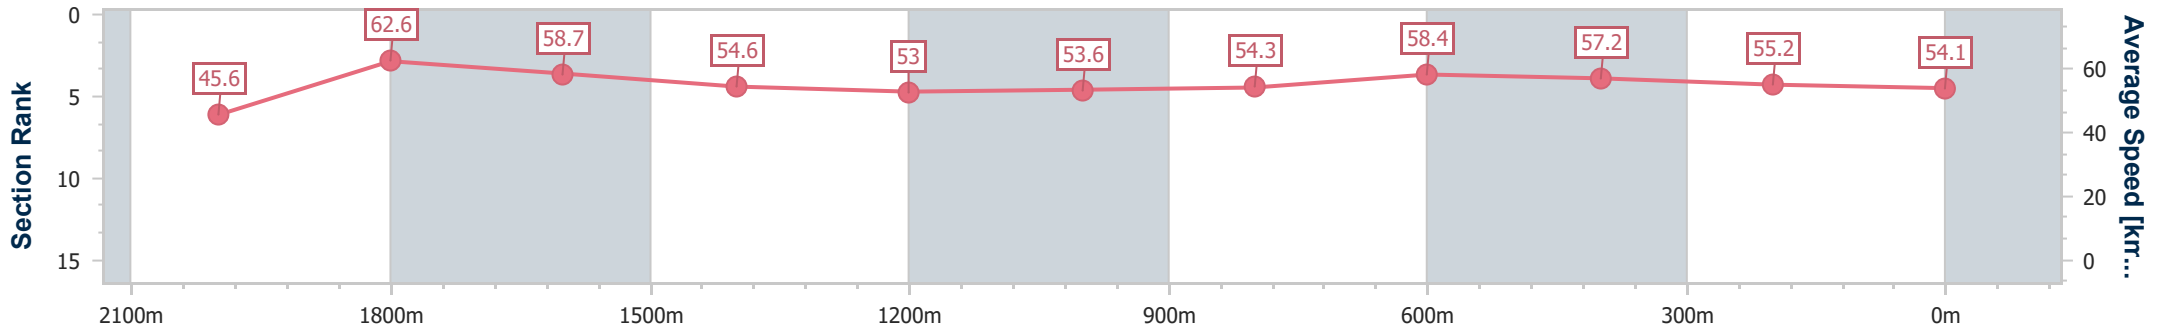

- [ ] Ranking at each section and finish
- .-.- No data available at this section
- NA No data available

Horse/Jockey Name	More You Think
Final Rank	12
Fastest Section Time (Section)	0:11.49 (2000m)
Top Speed [km/h] (Section)	65.2 (2000m)
Race State	Finished

Ipswich QLD Professional  
 Race 1: IPSWICH EVENTS AND ENTERTAINMENT CENTRE  
 Maiden Plate - 2170m  
 05 July 2024 - 12:07

Track Rating: Soft 7, Weather: Fine, Rail Position: +4m Entire

Section	Overall	2000m	1800m	1600m	1400m	1200m	1000m	800m	600m	400m	200m
Section Times	2:22.27 [12] (0:13.45)	2:08.82 [8] (0:11.49)	1:57.33 [9] (0:12.27)	1:45.06 [9] (0:13.20)	1:31.86 [10] (0:13.64)	1:18.22 [10] (0:13.50)	1:04.72 [11] (0:13.30)	0:51.42 [11] (0:12.44)	0:38.98 [12] (0:12.64)	0:26.34 [12] (0:13.07)	0:13.27 [12] (0:13.27)
Average Speed [km/h]	45.6	62.6	58.7	54.6	53.0	53.6	54.3	58.4	57.2	55.2	54.1
Top Speed [km/h]	64.5	65.2	61.8	55.6	55.5	54.9	57.6	59.2	58.8	56.3	56.2
Avg. Dist. to Rail [m]	5.1	0.3	0.7	0.7	0.6	1.1	1.3	2.0	1.5	1.3	2.7
Avg. Stride Freq. [Hz]	2.2	2.2	2.2	2.1	2.1	2.1	2.1	2.2	2.1	2.1	2.1
Avg. Stride Length [m]	5.8	7.6	7.4	7.3	7.2	7.2	7.2	7.5	7.4	7.2	7.2