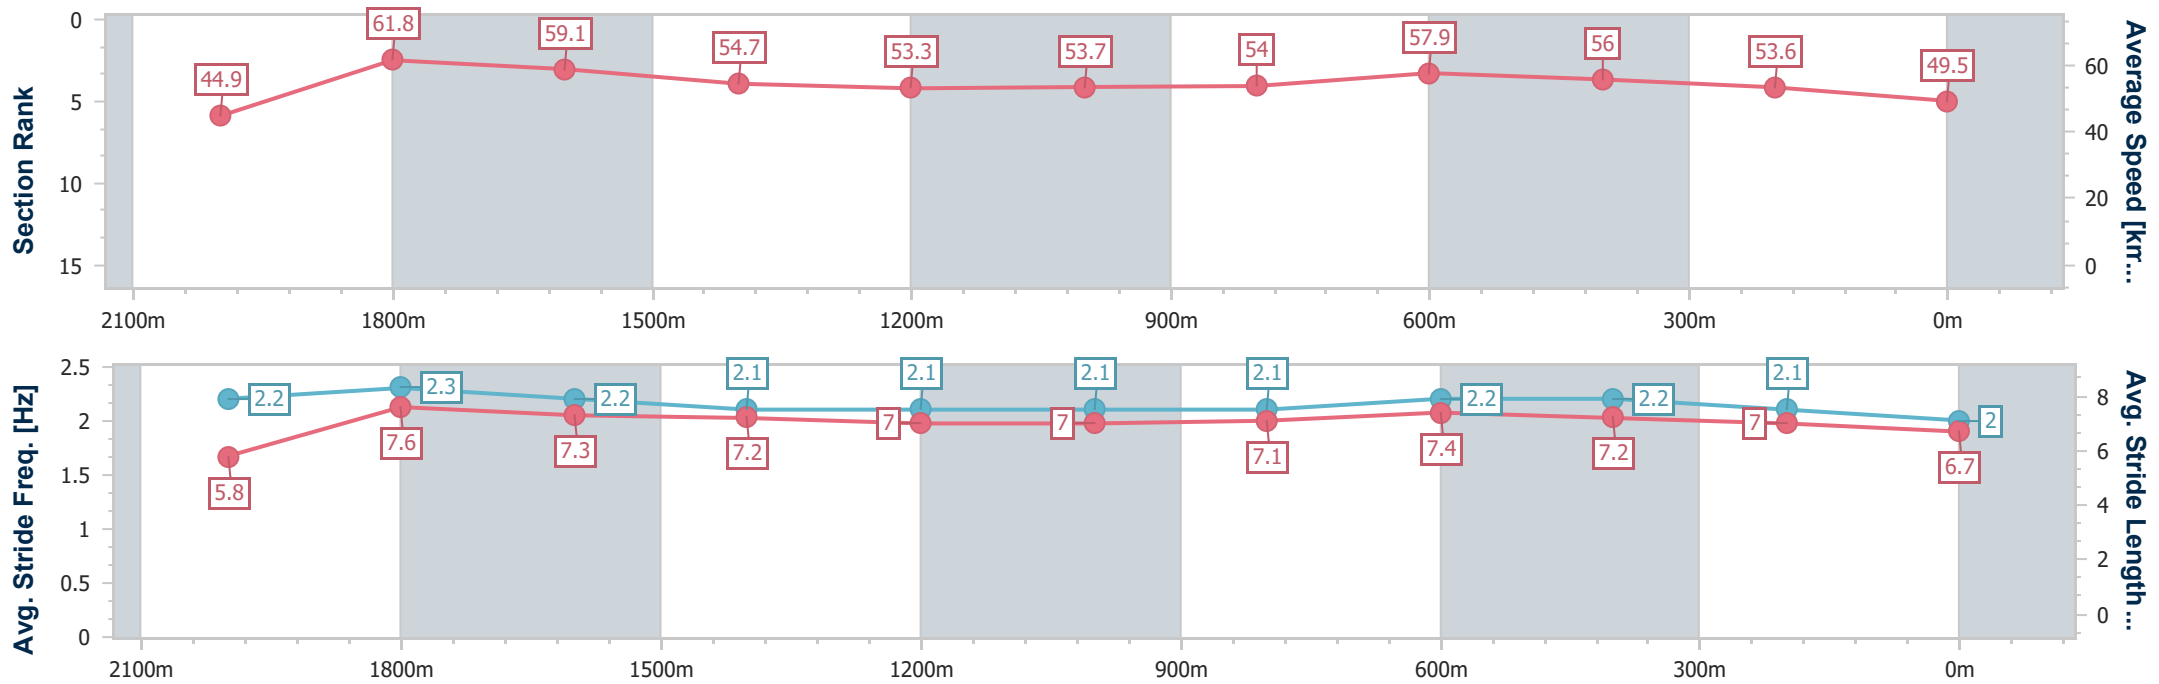

Ipswich QLD Professional  
 Race 1: IPSWICH EVENTS AND ENTERTAINMENT CENTRE  
 Maiden Plate - 2170m  
 05 July 2024 - 12:07

Track Rating: Soft 7, Weather: Fine, Rail Position: +4m Entire

Section	Overall	2000m	1800m	1600m	1400m	1200m	1000m	800m	600m	400m	200m
Section Times	2:22.71 [13] (0:12.94)	2:09.77 [2] (0:11.15)	1:58.62 [4] (0:12.35)	1:46.27 [5] (0:13.02)	1:33.25 [4] (0:13.52)	1:19.73 [4] (0:13.57)	1:06.16 [4] (0:13.44)	0:52.72 [4] (0:12.55)	0:40.17 [5] (0:12.70)	0:27.47 [6] (0:13.25)	0:14.22 [11] (0:14.22)
Average Speed [km/h]	47.5	64.6	58.0	55.2	53.3	53.0	53.6	57.3	56.6	54.1	50.6
Top Speed [km/h]	65.1	65.4	63.1	56.8	54.2	54.0	55.3	58.1	57.7	55.4	53.4
Avg. Dist. to Rail [m]	1.2	0.6	0.8	0.2	0.1	0.2	0.2	0.3	0.6	1.0	0.4
Avg. Stride Freq. [Hz]	2.3	2.5	2.3	2.2	2.2	2.2	2.2	2.3	2.3	2.3	2.2
Avg. Stride Length [m]	5.7	7.3	6.9	6.9	6.8	6.7	6.8	6.9	6.8	6.5	6.3

Horse/Jockey Name	Reve Americain
Final Rank	14
Fastest Section Time (Section)	0:11.67 (2000m)
Top Speed [km/h] (Section)	62.2 (2000m)
Race State	Finished

Ipswich QLD Professional  
 Race 1: IPSWICH EVENTS AND ENTERTAINMENT CENTRE  
 Maiden Plate - 2170m  
 05 July 2024 - 12:07

Track Rating: Soft 7, Weather: Fine, Rail Position: +4m Entire

Section	Overall	2000m	1800m	1600m	1400m	1200m	1000m	800m	600m	400m	200m
Section Times	2:24.13 [14] (0:13.66)	2:10.47 [10] (0:11.67)	1:58.80 [10] (0:12.13)	1:46.67 [10] (0:13.18)	1:33.49 [11] (0:13.50)	1:19.99 [11] (0:13.38)	1:06.61 [10] (0:13.35)	0:53.26 [12] (0:12.47)	0:40.79 [13] (0:12.82)	0:27.97 [13] (0:13.40)	0:14.57 [13] (0:14.57)
Average Speed [km/h]	44.9	61.8	59.1	54.7	53.3	53.7	54.0	57.9	56.0	53.6	49.5
Top Speed [km/h]	61.9	62.2	61.6	55.7	54.7	54.6	56.8	58.7	58.7	54.2	52.3
Avg. Dist. to Rail [m]	9.8	0.9	0.3	0.3	0.3	0.2	0.4	0.3	0.6	0.8	0.5
Avg. Stride Freq. [Hz]	2.2	2.3	2.2	2.1	2.1	2.1	2.1	2.2	2.2	2.1	2.0
Avg. Stride Length [m]	5.8	7.6	7.3	7.2	7.0	7.0	7.1	7.4	7.2	7.0	6.7