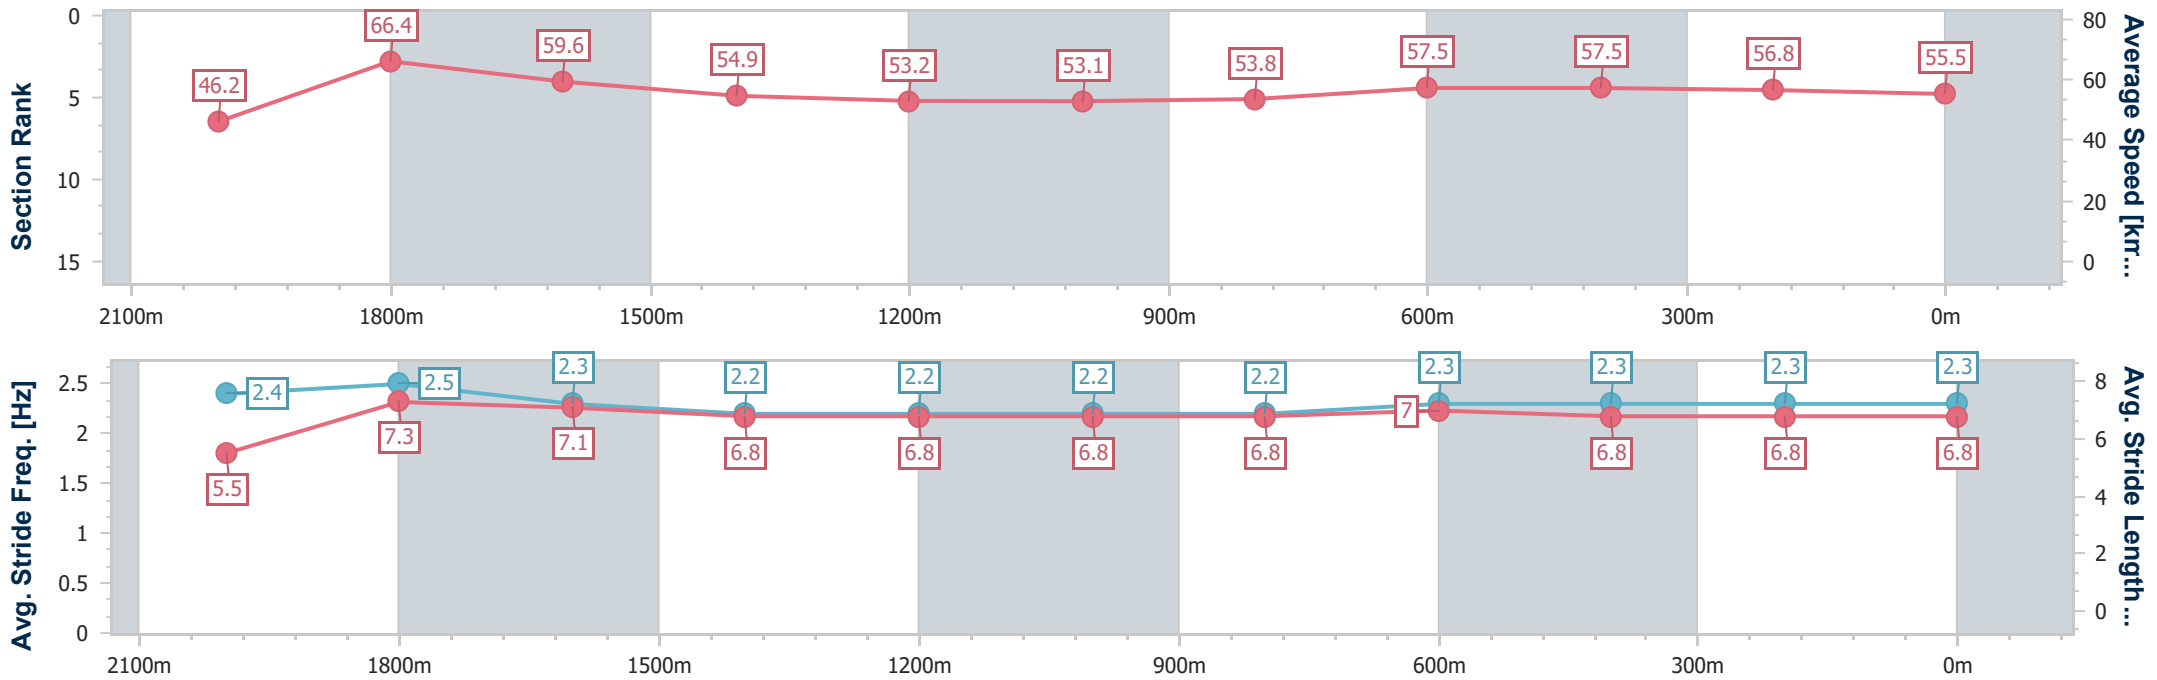

Horse/Jockey Name	Brave Deel
Final Rank	3
Fastest Section Time (Section)	0:10.70 (2000m)
Top Speed [km/h] (Section)	68.7 (2000m)
Race State	Finished

Ipswich QLD Professional
Race 1: IPSWICH EVENTS AND ENTERTAINMENT CENTRE
Maiden Plate - 2170m
05 July 2024 - 12:07

Track Rating: Soft 7, Weather: Fine, Rail Position: +4m Entire

Section	Overall	2000m	1800m	1600m	1400m	1200m	1000m	800m	600m	400m	200m
Section Times	2:20.39 [3] (0:13.21)	2:07.18 [6] (0:10.70)	1:56.48 [2] (0:11.95)	1:44.53 [1] (0:13.14)	1:31.39 [1] (0:13.57)	1:17.82 [1] (0:13.64)	1:04.18 [1] (0:13.40)	0:50.78 [1] (0:12.59)	0:38.19 [1] (0:12.55)	0:25.64 [2] (0:12.70)	0:12.94 [2] (0:12.94)
Average Speed [km/h]	46.2	66.4	59.6	54.9	53.2	53.1	53.8	57.5	57.5	56.8	55.5
Top Speed [km/h]	59.3	68.7	67.9	59.5	55.0	54.3	55.0	58.4	58.9	58.0	57.2
Avg. Dist. to Rail [m]	6.6	1.1	1.3	0.4	0.8	1.2	1.1	0.7	0.6	0.4	2.8
Avg. Stride Freq. [Hz]	2.4	2.5	2.3	2.2	2.2	2.2	2.2	2.3	2.3	2.3	2.3
Avg. Stride Length [m]	5.5	7.3	7.1	6.8	6.8	6.8	6.8	7.0	6.8	6.8	6.8

- [ ] Ranking at each section and finish
- -.-.- No data available at this section
- NA No data available