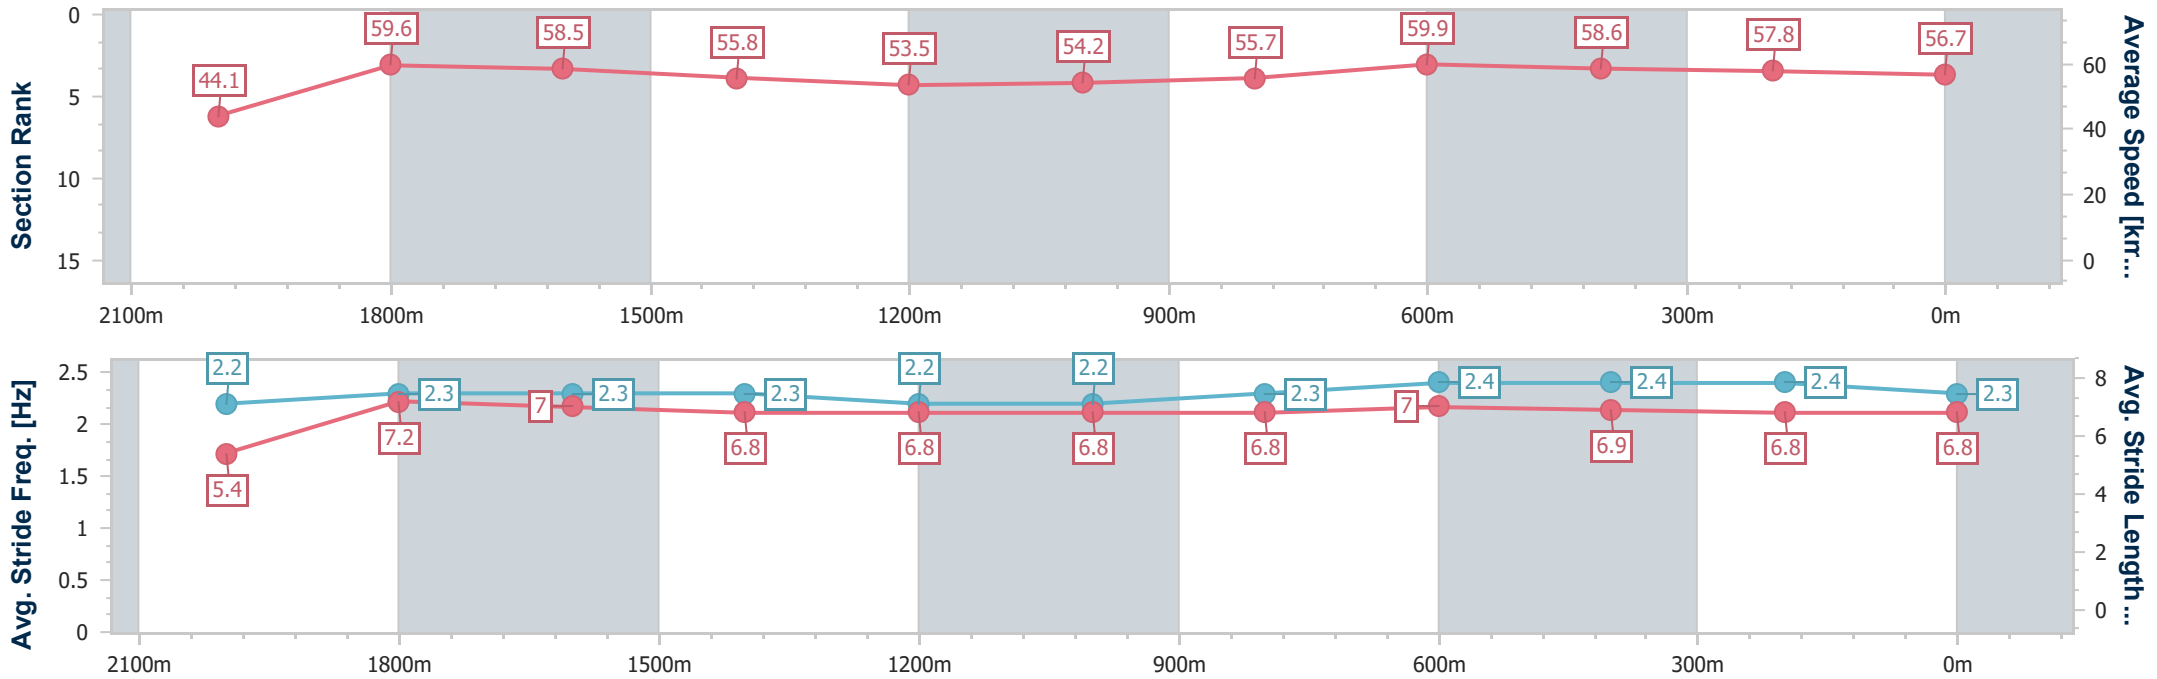

- [ ] Ranking at each section and finish
- .-.- No data available at this section
- NA No data available

Horse/Jockey Name	In The Picture
Final Rank	6
Fastest Section Time (Section)	0:12.10 (2000m)
Top Speed [km/h] (Section)	62.8 (Overall)
Race State	Finished

Ipswich QLD Professional  
 Race 1: IPSWICH EVENTS AND ENTERTAINMENT CENTRE  
 Maiden Plate - 2170m  
 05 July 2024 - 12:07

Track Rating: Soft 7, Weather: Fine, Rail Position: +4m Entire

Section	Overall	2000m	1800m	1600m	1400m	1200m	1000m	800m	600m	400m	200m
Section Times	2:20.84 [6] (0:13.90)	2:06.94 [13] (0:12.10)	1:54.84 [13] (0:12.21)	1:42.63 [13] (0:12.90)	1:29.73 [13] (0:13.52)	1:16.21 [13] (0:13.31)	1:02.90 [13] (0:13.00)	0:49.90 [13] (0:12.12)	0:37.78 [10] (0:12.44)	0:25.34 [9] (0:12.63)	0:12.71 [6] (0:12.71)
Average Speed [km/h]	44.1	59.6	58.5	55.8	53.5	54.2	55.7	59.9	58.6	57.8	56.7
Top Speed [km/h]	62.8	60.5	60.5	57.5	54.7	54.7	60.1	61.5	60.0	58.4	58.1
Avg. Dist. to Rail [m]	6.9	0.5	0.8	0.2	0.1	0.7	1.4	2.6	3.3	4.1	7.8
Avg. Stride Freq. [Hz]	2.2	2.3	2.3	2.3	2.2	2.2	2.3	2.4	2.4	2.4	2.3
Avg. Stride Length [m]	5.4	7.2	7.0	6.8	6.8	6.8	6.8	7.0	6.9	6.8	6.8