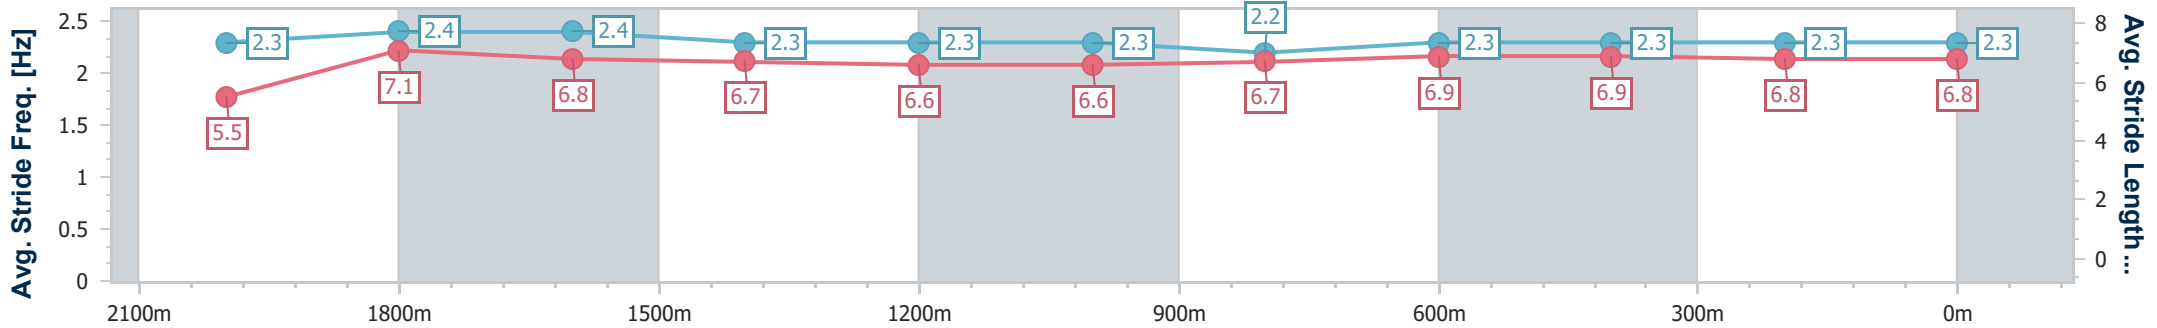

Ipswich QLD Professional  
 Race 1: IPSWICH EVENTS AND ENTERTAINMENT CENTRE  
 Maiden Plate - 2170m  
 05 July 2024 - 12:07

Track Rating: Soft 7, Weather: Fine, Rail Position: +4m Entire

Section	Overall	2000m	1800m	1600m	1400m	1200m	1000m	800m	600m	400m	200m
Section Times	2:21.17 [9] (0:13.63)	2:07.54 [9] (0:11.30)	1:56.24 [8] (0:11.98)	1:44.26 [8] (0:13.15)	1:31.11 [8] (0:13.60)	1:17.51 [8] (0:13.61)	1:03.90 [8] (0:13.33)	0:50.57 [8] (0:12.42)	0:38.15 [9] (0:12.43)	0:25.72 [8] (0:12.75)	0:12.97 [7]
Average Speed [km/h]	45.1	63.7	59.1	54.9	53.2	53.1	54.0	58.4	58.4	56.9	55.5
Top Speed [km/h]	64.6	65.1	62.8	55.4	54.9	54.8	56.7	60.0	59.9	58.6	57.3
Avg. Dist. to Rail [m]	3.6	0.7	1.6	0.3	0.8	1.2	1.0	0.9	2.3	3.0	5.9
Avg. Stride Freq. [Hz]	2.3	2.4	2.3	2.2	2.2	2.2	2.2	2.3	2.3	2.3	2.3
Avg. Stride Length [m]	5.5	7.5	7.1	6.9	6.8	6.7	6.8	7.1	7.0	6.8	6.7

- [ ] Ranking at each section and finish
- .-.- No data available at this section
- NA No data available

Horse/Jockey Name	More Success
Final Rank	10
Fastest Section Time (Section)	0:11.66 (2000m)
Top Speed [km/h] (Section)	62.9 (Overall)
Race State	Finished

Ipswich QLD Professional  
 Race 1: IPSWICH EVENTS AND ENTERTAINMENT CENTRE  
 Maiden Plate - 2170m  
 05 July 2024 - 12:07

Track Rating: Soft 7, Weather: Fine, Rail Position: +4m Entire

Section	Overall	2000m	1800m	1600m	1400m	1200m	1000m	800m	600m	400m	200m
Section Times	2:21.29 [10] (0:13.80)	2:07.49 [11] (0:11.66)	1:55.83 [11] (0:12.05)	1:43.78 [11] (0:12.87)	1:30.91 [9] (0:13.44)	1:17.47 [9] (0:13.45)	1:04.02 [9] (0:13.37)	0:50.65 [10] (0:12.45)	0:38.20 [11] (0:12.43)	0:25.77 [11] (0:12.78)	0:12.99 [8] (0:12.99)
Average Speed [km/h]	44.5	61.7	59.1	56.0	53.6	53.6	53.9	57.9	57.8	56.4	55.5
Top Speed [km/h]	62.9	62.8	61.7	58.2	54.5	54.8	56.8	59.5	59.2	57.3	57.4
Avg. Dist. to Rail [m]	2.4	1.3	1.4	0.1	0.1	0.3	0.3	0.4	0.8	0.7	2.8
Avg. Stride Freq. [Hz]	2.3	2.4	2.4	2.3	2.3	2.3	2.2	2.3	2.3	2.3	2.3
Avg. Stride Length [m]	5.5	7.1	6.8	6.7	6.6	6.6	6.7	6.9	6.9	6.8	6.8