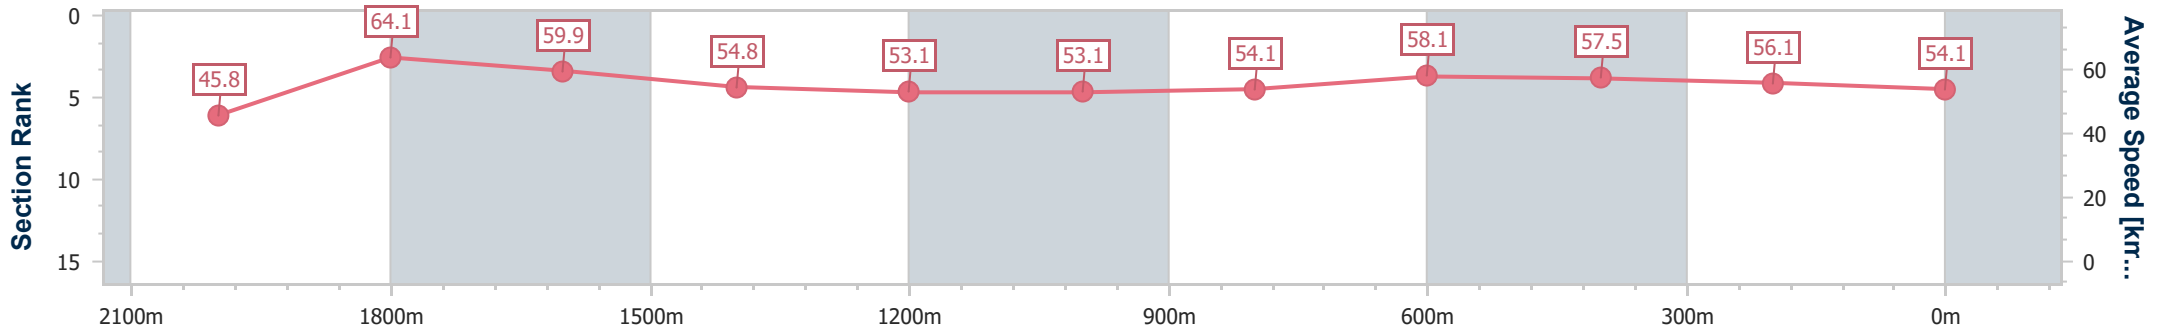

Horse/Jockey Name	Chapelle
Final Rank	11
Fastest Section Time (Section)	0:11.24 (2000m)
Top Speed [km/h] (Section)	65.1 (2000m)
Race State	Finished

Ipswich QLD Professional
Race 1: IPSWICH EVENTS AND ENTERTAINMENT CENTRE
Maiden Plate - 2170m
05 July 2024 - 12:07

Track Rating: Soft 7, Weather: Fine, Rail Position: +4m Entire

Section	Overall	2000m	1800m	1600m	1400m	1200m	1000m	800m	600m	400m	200m
Section Times	2:21.59 [11] (0:13.37)	2:08.22 [7] (0:11.24)	1:56.98 [7] (0:12.00)	1:44.98 [6] (0:13.15)	1:31.83 [6] (0:13.61)	1:18.22 [7] (0:13.66)	1:04.56 [7] (0:13.35)	0:51.21 [7] (0:12.45)	0:38.76 [6] (0:12.57)	0:26.19 [7] (0:12.91)	0:13.28 [9] (0:13.28)
Average Speed [km/h]	45.8	64.1	59.9	54.8	53.1	53.1	54.1	58.1	57.5	56.1	54.1
Top Speed [km/h]	64.4	65.1	65.1	56.0	55.1	54.2	56.1	59.8	59.3	56.6	55.8
Avg. Dist. to Rail [m]	8.1	0.7	0.4	0.3	1.1	1.5	1.6	1.2	1.3	1.5	4.4
Avg. Stride Freq. [Hz]	2.2	2.3	2.3	2.2	2.2	2.1	2.2	2.2	2.3	2.2	2.2
Avg. Stride Length [m]	5.9	7.7	7.2	6.9	6.8	6.9	7.0	7.2	7.1	7.0	6.8

- [ ] Ranking at each section and finish
- -.-.- No data available at this section
- NA No data available