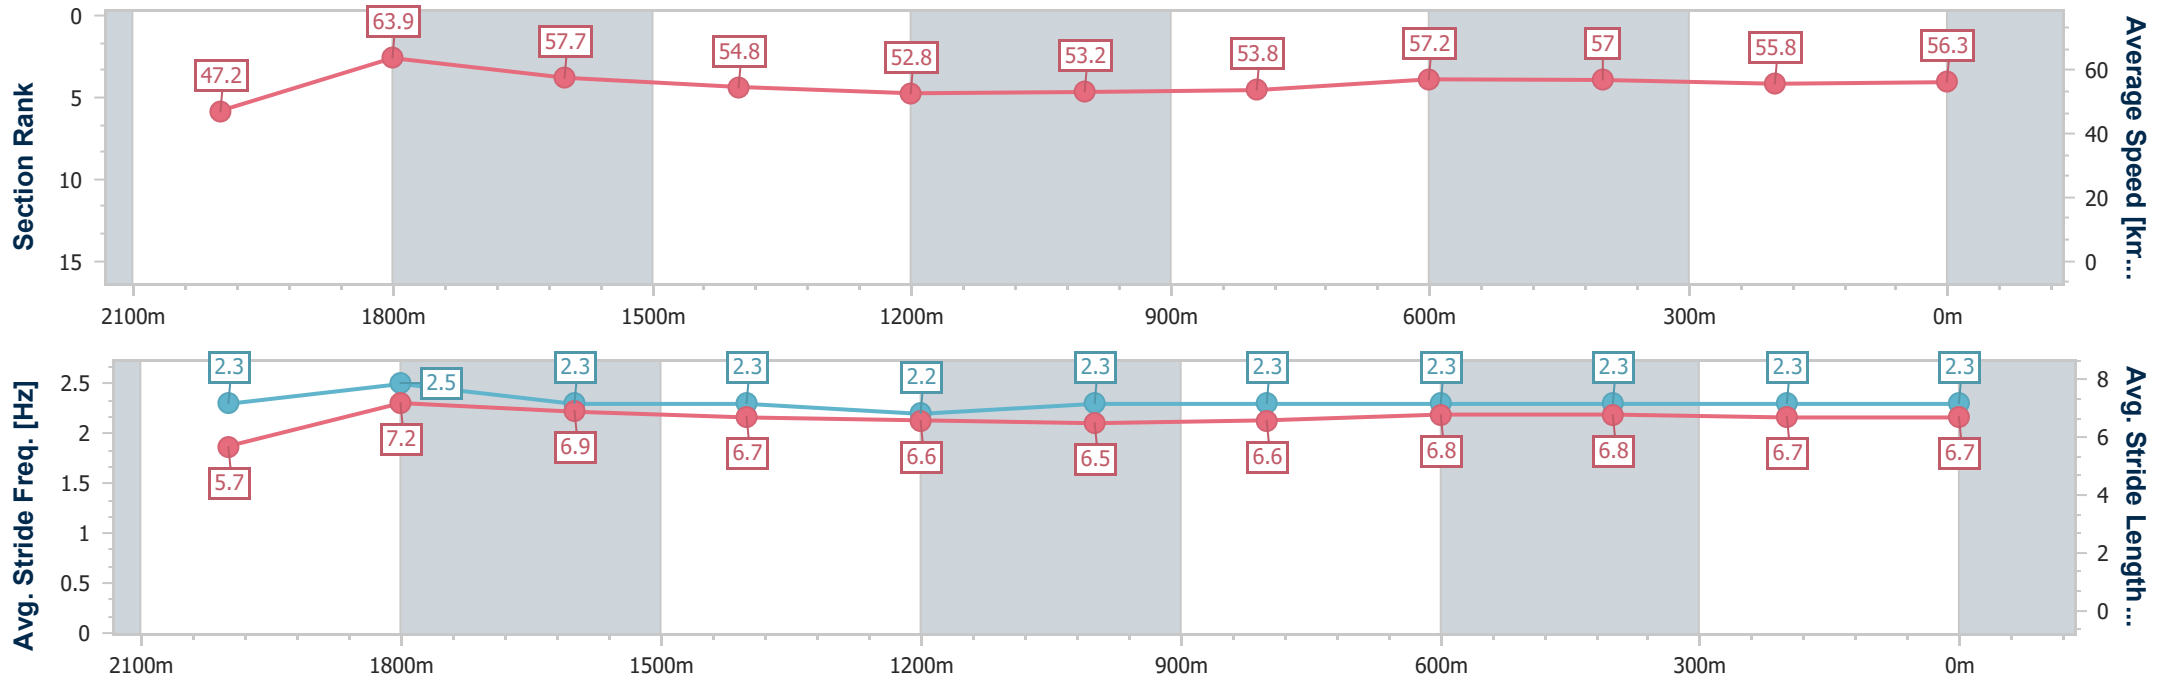

- [ ] Ranking at each section and finish
- .-.- No data available at this section
- NA No data available

Horse/Jockey Name	Ready Enable
Final Rank	8
Fastest Section Time (Section)	0:11.26 (2000m)
Top Speed [km/h] (Section)	64.7 (2000m)
Race State	Finished

Ipswich QLD Professional  
 Race 1: IPSWICH EVENTS AND ENTERTAINMENT CENTRE  
 Maiden Plate - 2170m  
 05 July 2024 - 12:07

Track Rating: Soft 7, Weather: Fine, Rail Position: +4m Entire

Section	Overall	2000m	1800m	1600m	1400m	1200m	1000m	800m	600m	400m	200m
Section Times	2:21.16 [8] (0:13.00)	2:08.16 [3] (0:11.26)	1:56.90 [6] (0:12.38)	1:44.52 [7] (0:13.14)	1:31.38 [7] (0:13.59)	1:17.79 [6] (0:13.56)	1:04.23 [6] (0:13.40)	0:50.83 [6] (0:12.56)	0:38.27 [8] (0:12.61)	0:25.66 [10] (0:12.89)	0:12.77 [10] (0:12.77)
Average Speed [km/h]	47.2	63.9	57.7	54.8	52.8	53.2	53.8	57.2	57.0	55.8	56.3
Top Speed [km/h]	64.1	64.7	62.2	56.0	54.5	53.9	55.4	58.3	57.7	57.5	57.2
Avg. Dist. to Rail [m]	0.6	1.7	1.2	0.6	0.3	0.2	0.2	0.2	0.5	0.6	1.6
Avg. Stride Freq. [Hz]	2.3	2.5	2.3	2.3	2.2	2.3	2.3	2.3	2.3	2.3	2.3
Avg. Stride Length [m]	5.7	7.2	6.9	6.7	6.6	6.5	6.6	6.8	6.8	6.7	6.7