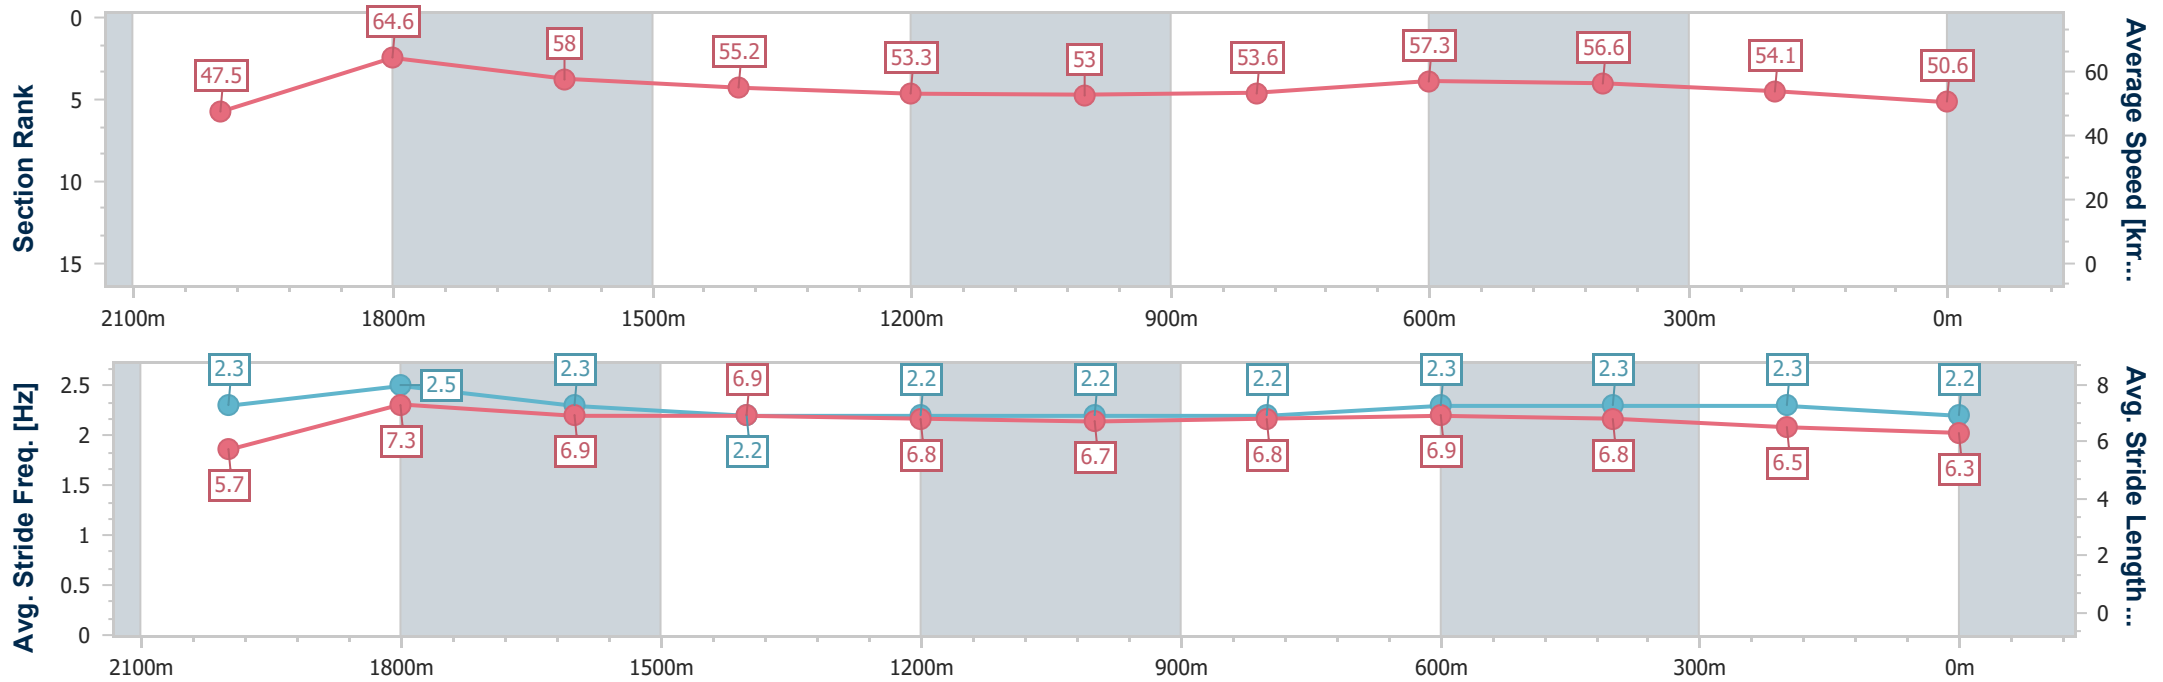

Ipswich QLD Professional  
 Race 1: IPSWICH EVENTS AND ENTERTAINMENT CENTRE  
 Maiden Plate - 2170m  
 05 July 2024 - 12:07

Track Rating: Soft 7, Weather: Fine, Rail Position: +4m Entire

Section	Overall	2000m	1800m	1600m	1400m	1200m	1000m	800m	600m	400m	200m
Section Times	2:22.27 [12] (0:13.45)	2:08.82 [8] (0:11.49)	1:57.33 [9] (0:12.27)	1:45.06 [9] (0:13.20)	1:31.86 [10] (0:13.64)	1:18.22 [10] (0:13.50)	1:04.72 [11] (0:13.30)	0:51.42 [11] (0:12.44)	0:38.98 [12] (0:12.64)	0:26.34 [12] (0:13.07)	0:13.27 [12] (0:13.27)
Average Speed [km/h]	45.6	62.6	58.7	54.6	53.0	53.6	54.3	58.4	57.2	55.2	54.1
Top Speed [km/h]	64.5	65.2	61.8	55.6	55.5	54.9	57.6	59.2	58.8	56.3	56.2
Avg. Dist. to Rail [m]	5.1	0.3	0.7	0.7	0.6	1.1	1.3	2.0	1.5	1.3	2.7
Avg. Stride Freq. [Hz]	2.2	2.2	2.2	2.1	2.1	2.1	2.1	2.2	2.1	2.1	2.1
Avg. Stride Length [m]	5.8	7.6	7.4	7.3	7.2	7.2	7.2	7.5	7.4	7.2	7.2

- [ ] Ranking at each section and finish
- .-.- No data available at this section
- NA No data available

Horse/Jockey Name	Vadamoon
Final Rank	13
Fastest Section Time (Section)	0:11.15 (2000m)
Top Speed [km/h] (Section)	65.4 (2000m)
Race State	Finished

Ipswich QLD Professional  
 Race 1: IPSWICH EVENTS AND ENTERTAINMENT CENTRE  
 Maiden Plate - 2170m  
 05 July 2024 - 12:07

Track Rating: Soft 7, Weather: Fine, Rail Position: +4m Entire

Section	Overall	2000m	1800m	1600m	1400m	1200m	1000m	800m	600m	400m	200m
Section Times	2:22.71 [13] (0:12.94)	2:09.77 [2] (0:11.15)	1:58.62 [4] (0:12.35)	1:46.27 [5] (0:13.02)	1:33.25 [4] (0:13.52)	1:19.73 [4] (0:13.57)	1:06.16 [4] (0:13.44)	0:52.72 [4] (0:12.55)	0:40.17 [5] (0:12.70)	0:27.47 [6] (0:13.25)	0:14.22 [11] (0:14.22)
Average Speed [km/h]	47.5	64.6	58.0	55.2	53.3	53.0	53.6	57.3	56.6	54.1	50.6
Top Speed [km/h]	65.1	65.4	63.1	56.8	54.2	54.0	55.3	58.1	57.7	55.4	53.4
Avg. Dist. to Rail [m]	1.2	0.6	0.8	0.2	0.1	0.2	0.2	0.3	0.6	1.0	0.4
Avg. Stride Freq. [Hz]	2.3	2.5	2.3	2.2	2.2	2.2	2.2	2.3	2.3	2.3	2.2
Avg. Stride Length [m]	5.7	7.3	6.9	6.9	6.8	6.7	6.8	6.9	6.8	6.5	6.3