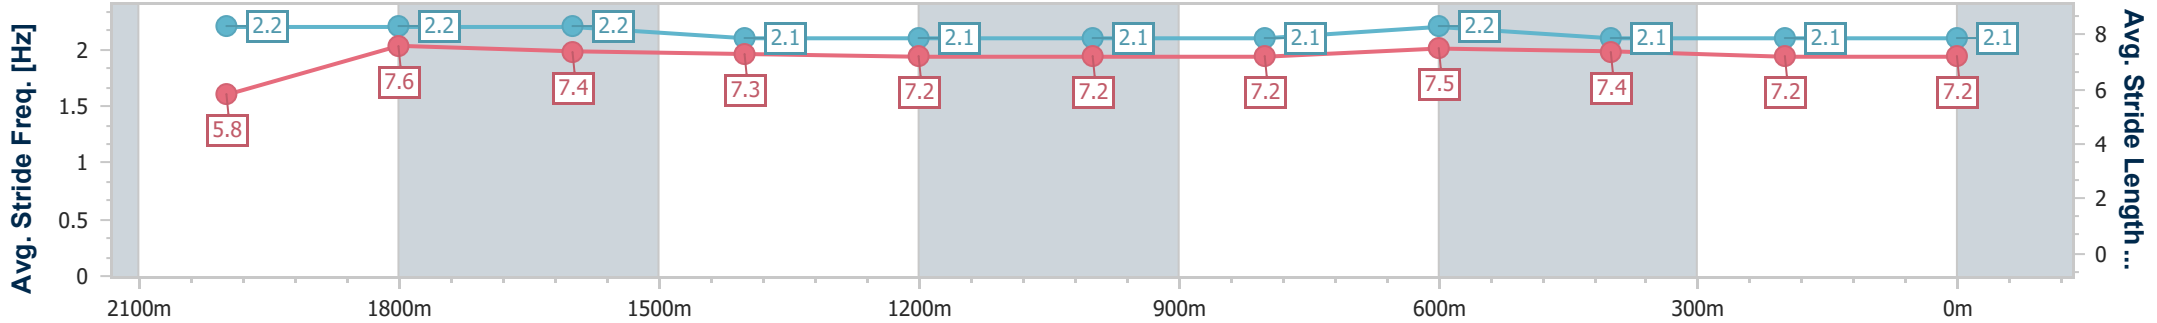

Ipswich QLD Professional  
 Race 1: IPSWICH EVENTS AND ENTERTAINMENT CENTRE  
 Maiden Plate - 2170m  
 05 July 2024 - 12:07

Track Rating: Soft 7, Weather: Fine, Rail Position: +4m Entire

Section	Overall	2000m	1800m	1600m	1400m	1200m	1000m	800m	600m	400m	200m
Section Times	2:21.59 [11] (0:13.37)	2:08.22 [7] (0:11.24)	1:56.98 [7] (0:12.00)	1:44.98 [6] (0:13.15)	1:31.83 [6] (0:13.61)	1:18.22 [7] (0:13.66)	1:04.56 [7] (0:13.35)	0:51.21 [7] (0:12.45)	0:38.76 [6] (0:12.57)	0:26.19 [7] (0:12.91)	0:13.28 [9] (0:13.28)
Average Speed [km/h]	45.8	64.1	59.9	54.8	53.1	53.1	54.1	58.1	57.5	56.1	54.1
Top Speed [km/h]	64.4	65.1	65.1	56.0	55.1	54.2	56.1	59.8	59.3	56.6	55.8
Avg. Dist. to Rail [m]	8.1	0.7	0.4	0.3	1.1	1.5	1.6	1.2	1.3	1.5	4.4
Avg. Stride Freq. [Hz]	2.2	2.3	2.3	2.2	2.2	2.1	2.2	2.2	2.3	2.2	2.2
Avg. Stride Length [m]	5.9	7.7	7.2	6.9	6.8	6.9	7.0	7.2	7.1	7.0	6.8

- [ ] Ranking at each section and finish
- .-.- No data available at this section
- NA No data available

Horse/Jockey Name	More You Think
Final Rank	12
Fastest Section Time (Section)	0:11.49 (2000m)
Top Speed [km/h] (Section)	65.2 (2000m)
Race State	Finished

Ipswich QLD Professional  
 Race 1: IPSWICH EVENTS AND ENTERTAINMENT CENTRE  
 Maiden Plate - 2170m  
 05 July 2024 - 12:07

Track Rating: Soft 7, Weather: Fine, Rail Position: +4m Entire

Section	Overall	2000m	1800m	1600m	1400m	1200m	1000m	800m	600m	400m	200m
Section Times	2:22.27 [12] (0:13.45)	2:08.82 [8] (0:11.49)	1:57.33 [9] (0:12.27)	1:45.06 [9] (0:13.20)	1:31.86 [10] (0:13.64)	1:18.22 [10] (0:13.50)	1:04.72 [11] (0:13.30)	0:51.42 [11] (0:12.44)	0:38.98 [12] (0:12.64)	0:26.34 [12] (0:13.07)	0:13.27 [12] (0:13.27)
Average Speed [km/h]	45.6	62.6	58.7	54.6	53.0	53.6	54.3	58.4	57.2	55.2	54.1
Top Speed [km/h]	64.5	65.2	61.8	55.6	55.5	54.9	57.6	59.2	58.8	56.3	56.2
Avg. Dist. to Rail [m]	5.1	0.3	0.7	0.7	0.6	1.1	1.3	2.0	1.5	1.3	2.7
Avg. Stride Freq. [Hz]	2.2	2.2	2.2	2.1	2.1	2.1	2.1	2.2	2.1	2.1	2.1
Avg. Stride Length [m]	5.8	7.6	7.4	7.3	7.2	7.2	7.2	7.5	7.4	7.2	7.2