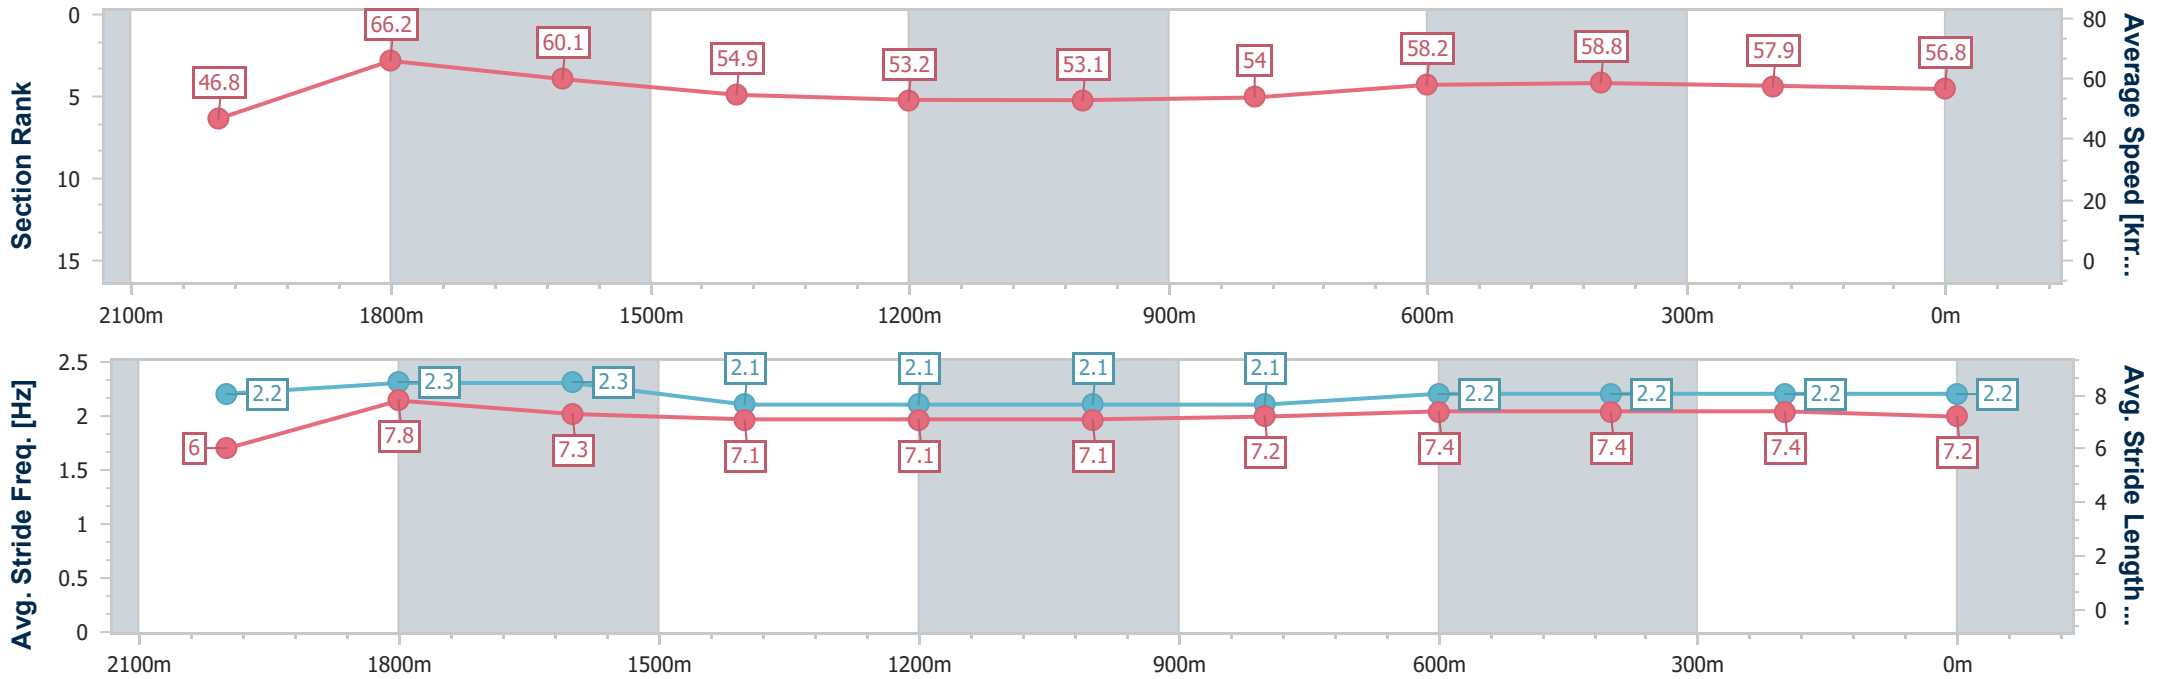

Track Rating: Soft 7, Weather: Fine, Rail Position: +4m Entire

Section	Overall	2000m	1800m	1600m	1400m	1200m	1000m	800m	600m	400m	200m
Section Times	2:19.74 [1] (0:13.14)	2:06.60 [5] (0:10.89)	1:55.71 [3] (0:12.03)	1:43.68 [3] (0:13.14)	1:30.54 [3] (0:13.57)	1:16.97 [3] (0:13.65)	1:03.32 [3] (0:13.39)	0:49.93 [3] (0:12.44)	0:37.49 [2] (0:12.33)	0:25.16 [1] (0:12.50)	0:12.66 [1] (0:12.66)
Average Speed [km/h]	46.8	66.2	60.1	54.9	53.2	53.1	54.0	58.2	58.8	57.9	56.8
Top Speed [km/h]	64.5	69.1	65.0	57.1	54.2	54.4	56.5	59.3	59.4	58.4	57.6
Avg. Dist. to Rail [m]	9.4	1.7	1.0	1.3	0.9	1.1	1.3	1.3	1.4	1.4	3.5
Avg. Stride Freq. [Hz]	2.2	2.3	2.3	2.1	2.1	2.1	2.1	2.2	2.2	2.2	2.2
Avg. Stride Length [m]	6.0	7.8	7.3	7.1	7.1	7.1	7.2	7.4	7.4	7.4	7.2