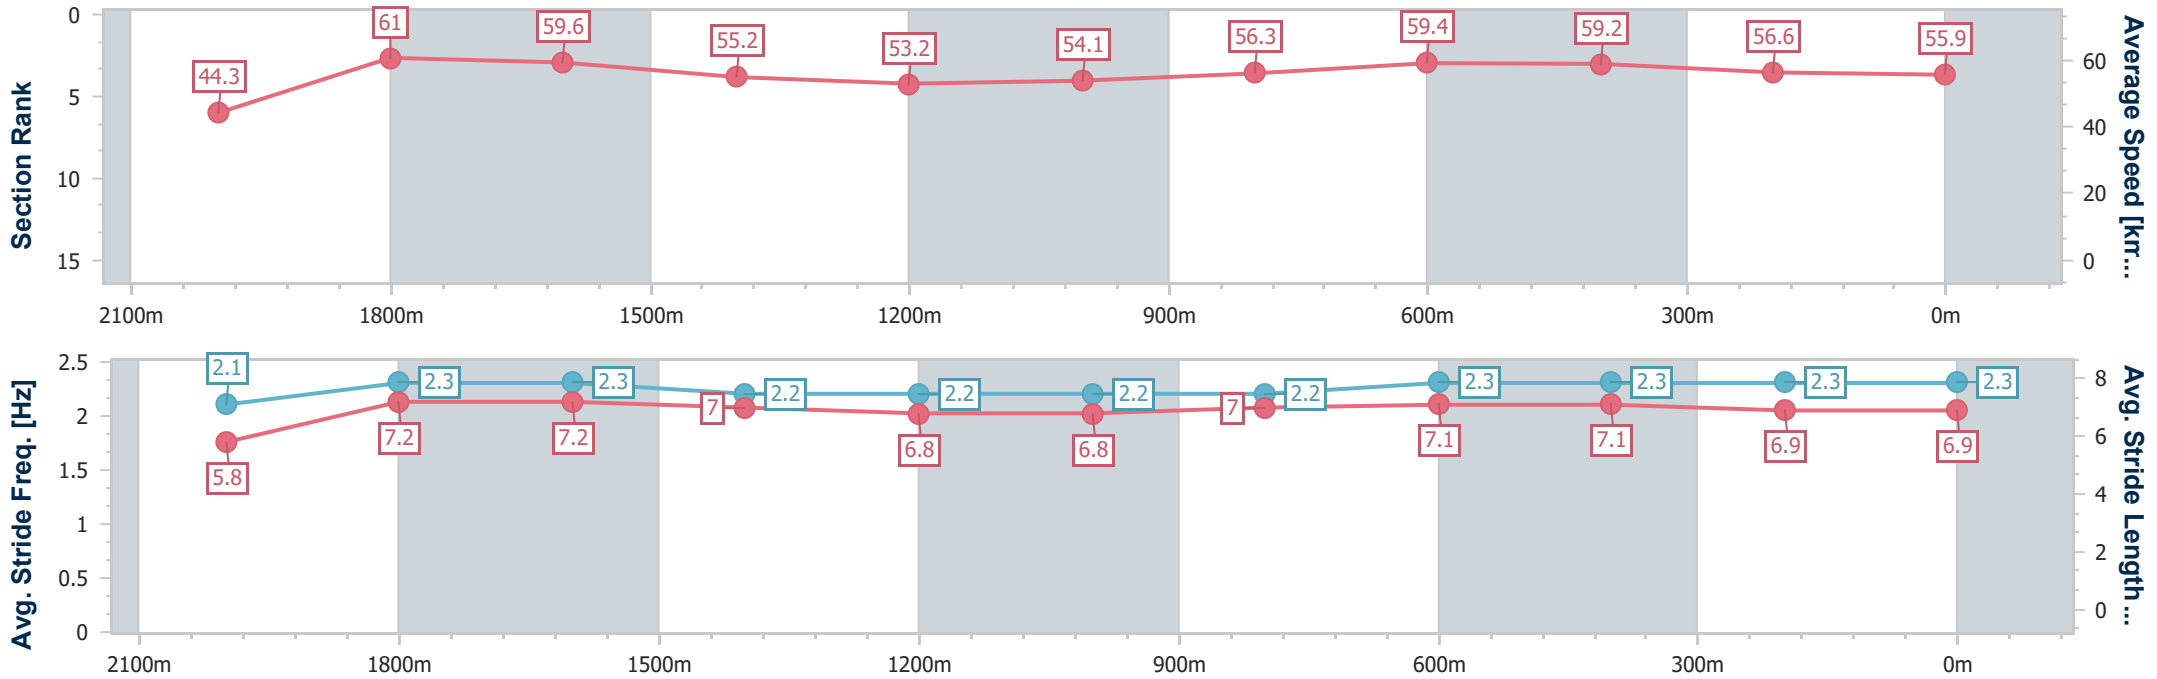

- [ ] Ranking at each section and finish
- .-.- No data available at this section
- NA No data available

Horse/Jockey Name	Unusual Melody
Final Rank	7
Fastest Section Time (Section)	0:11.80 (2000m)
Top Speed [km/h] (Section)	62.0 (2000m)
Race State	Finished

Ipswich QLD Professional  
 Race 1: IPSWICH EVENTS AND ENTERTAINMENT CENTRE  
 Maiden Plate - 2170m  
 05 July 2024 - 12:07

Track Rating: Soft 7, Weather: Fine, Rail Position: +4m Entire

Section	Overall	2000m	1800m	1600m	1400m	1200m	1000m	800m	600m	400m	200m
Section Times	2:20.91 [7] (0:13.83)	2:07.08 [12] (0:11.80)	1:55.28 [12] (0:12.12)	1:43.16 [12] (0:13.06)	1:30.10 [12] (0:13.59)	1:16.51 [12] (0:13.37)	1:03.14 [12] (0:12.86)	0:50.28 [9] (0:12.25)	0:38.03 [7] (0:12.32)	0:25.71 [5] (0:12.82)	0:12.89 [5] (0:12.89)
Average Speed [km/h]	44.3	61.0	59.6	55.2	53.2	54.1	56.3	59.4	59.2	56.6	55.9
Top Speed [km/h]	61.6	62.0	61.4	57.3	55.4	55.6	58.4	60.3	60.3	57.4	57.2
Avg. Dist. to Rail [m]	11.0	1.0	0.5	1.9	1.0	1.3	2.3	2.3	2.9	3.2	6.2
Avg. Stride Freq. [Hz]	2.1	2.3	2.3	2.2	2.2	2.2	2.2	2.3	2.3	2.3	2.3
Avg. Stride Length [m]	5.8	7.2	7.2	7.0	6.8	6.8	7.0	7.1	7.1	6.9	6.9