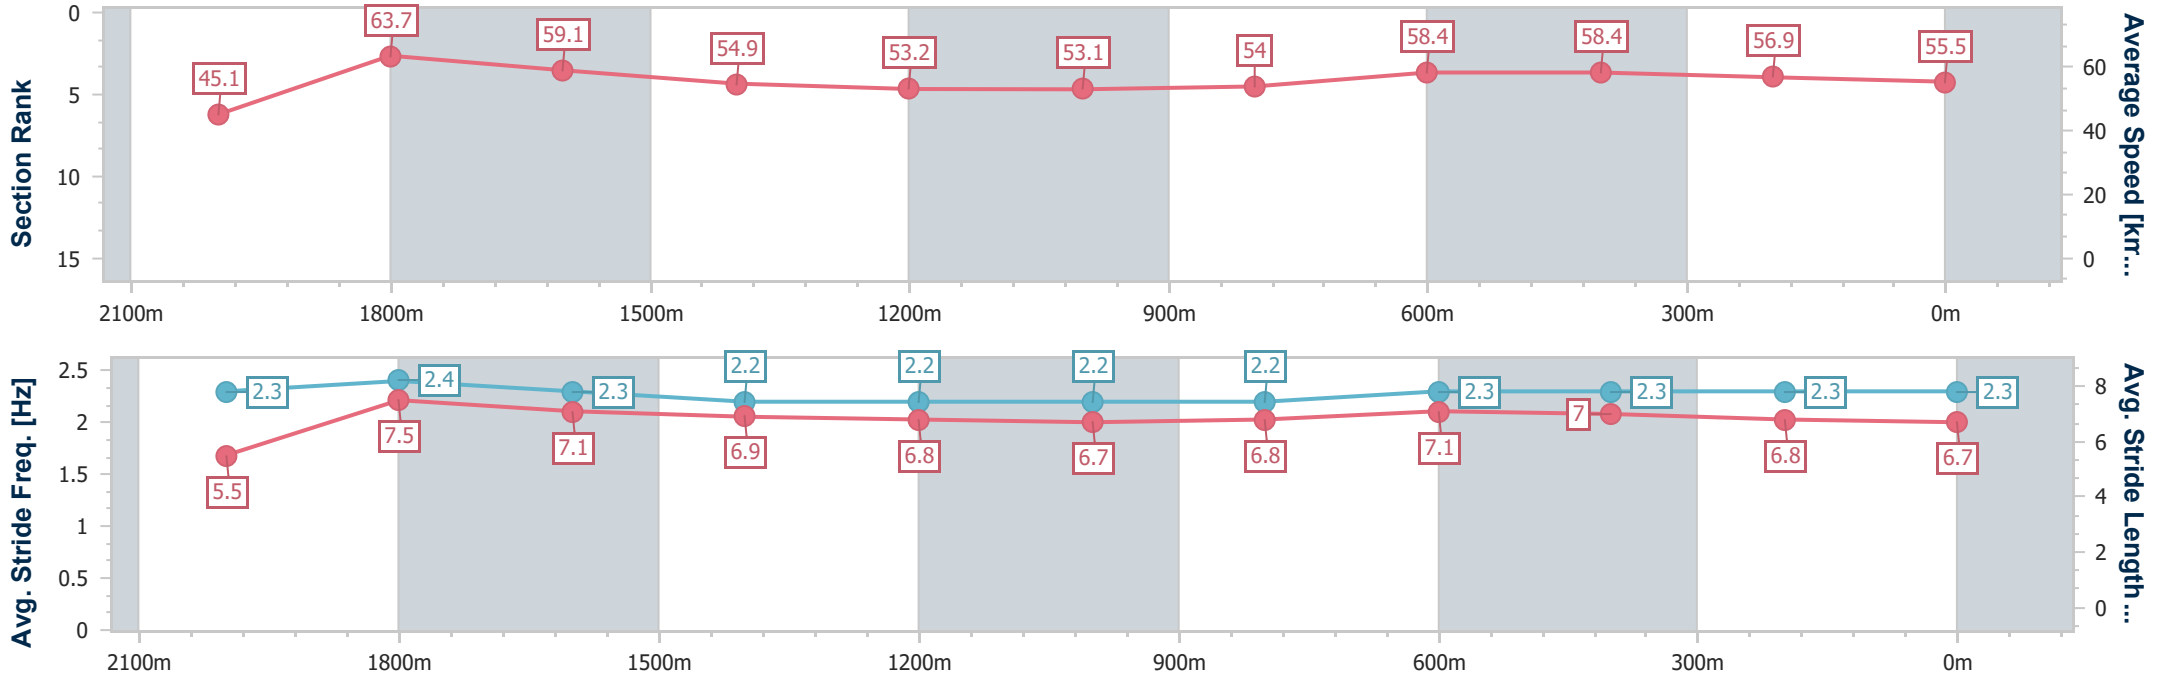

- [ ] Ranking at each section and finish
- .-.- No data available at this section
- NA No data available

Horse/Jockey Name	Aqua Rosa
Final Rank	9
Fastest Section Time (Section)	0:11.30 (2000m)
Top Speed [km/h] (Section)	65.1 (2000m)
Race State	Finished

Ipswich QLD Professional  
 Race 1: IPSWICH EVENTS AND ENTERTAINMENT CENTRE  
 Maiden Plate - 2170m  
 05 July 2024 - 12:07

Track Rating: Soft 7, Weather: Fine, Rail Position: +4m Entire

Section	Overall	2000m	1800m	1600m	1400m	1200m	1000m	800m	600m	400m	200m
Section Times	2:21.17 [9] (0:13.63)	2:07.54 [9] (0:11.30)	1:56.24 [8] (0:11.98)	1:44.26 [8] (0:13.15)	1:31.11 [8] (0:13.60)	1:17.51 [8] (0:13.61)	1:03.90 [8] (0:13.33)	0:50.57 [8] (0:12.42)	0:38.15 [9] (0:12.43)	0:25.72 [8] (0:12.75)	0:12.97 [7]
Average Speed [km/h]	45.1	63.7	59.1	54.9	53.2	53.1	54.0	58.4	58.4	56.9	55.5
Top Speed [km/h]	64.6	65.1	62.8	55.4	54.9	54.8	56.7	60.0	59.9	58.6	57.3
Avg. Dist. to Rail [m]	3.6	0.7	1.6	0.3	0.8	1.2	1.0	0.9	2.3	3.0	5.9
Avg. Stride Freq. [Hz]	2.3	2.4	2.3	2.2	2.2	2.2	2.2	2.3	2.3	2.3	2.3
Avg. Stride Length [m]	5.5	7.5	7.1	6.9	6.8	6.7	6.8	7.1	7.0	6.8	6.7