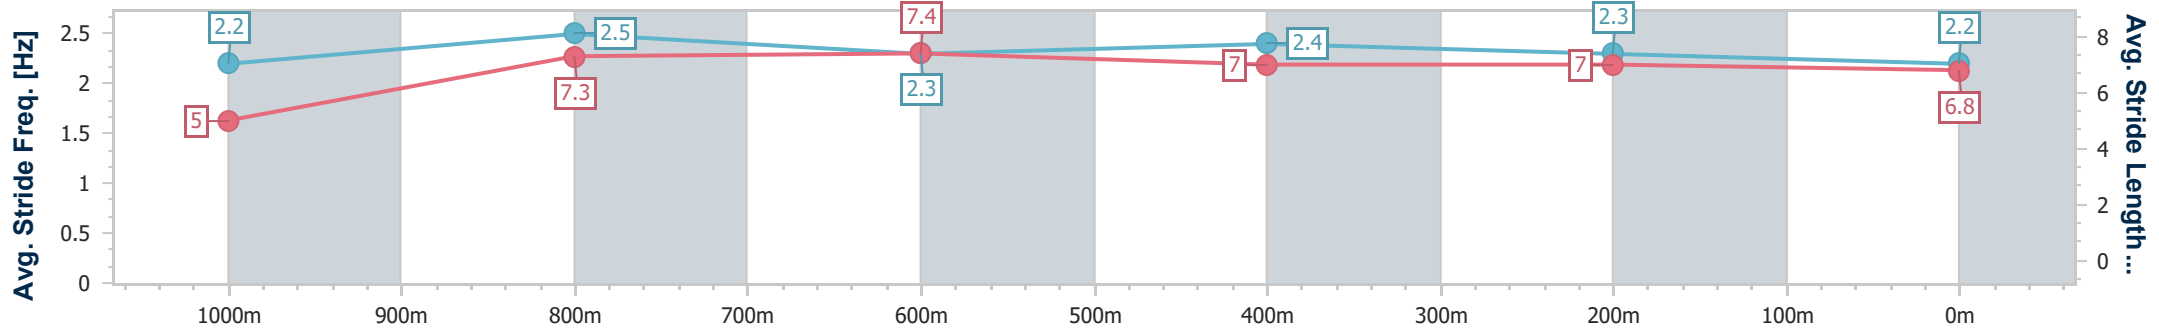

- [] Ranking at each section and finish
- .-.- No data available at this section
- NA No data available

Horse/Jockey Name	Mrs Kajudo
Final Rank	6
Fastest Section Time (Section)	0:09.12 (Overall)
Top Speed [km/h] (Section)	66.3 (1000m)
Race State	Finished

- [] Ranking at each section and finish
- .-.- No data available at this section
- NA No data available