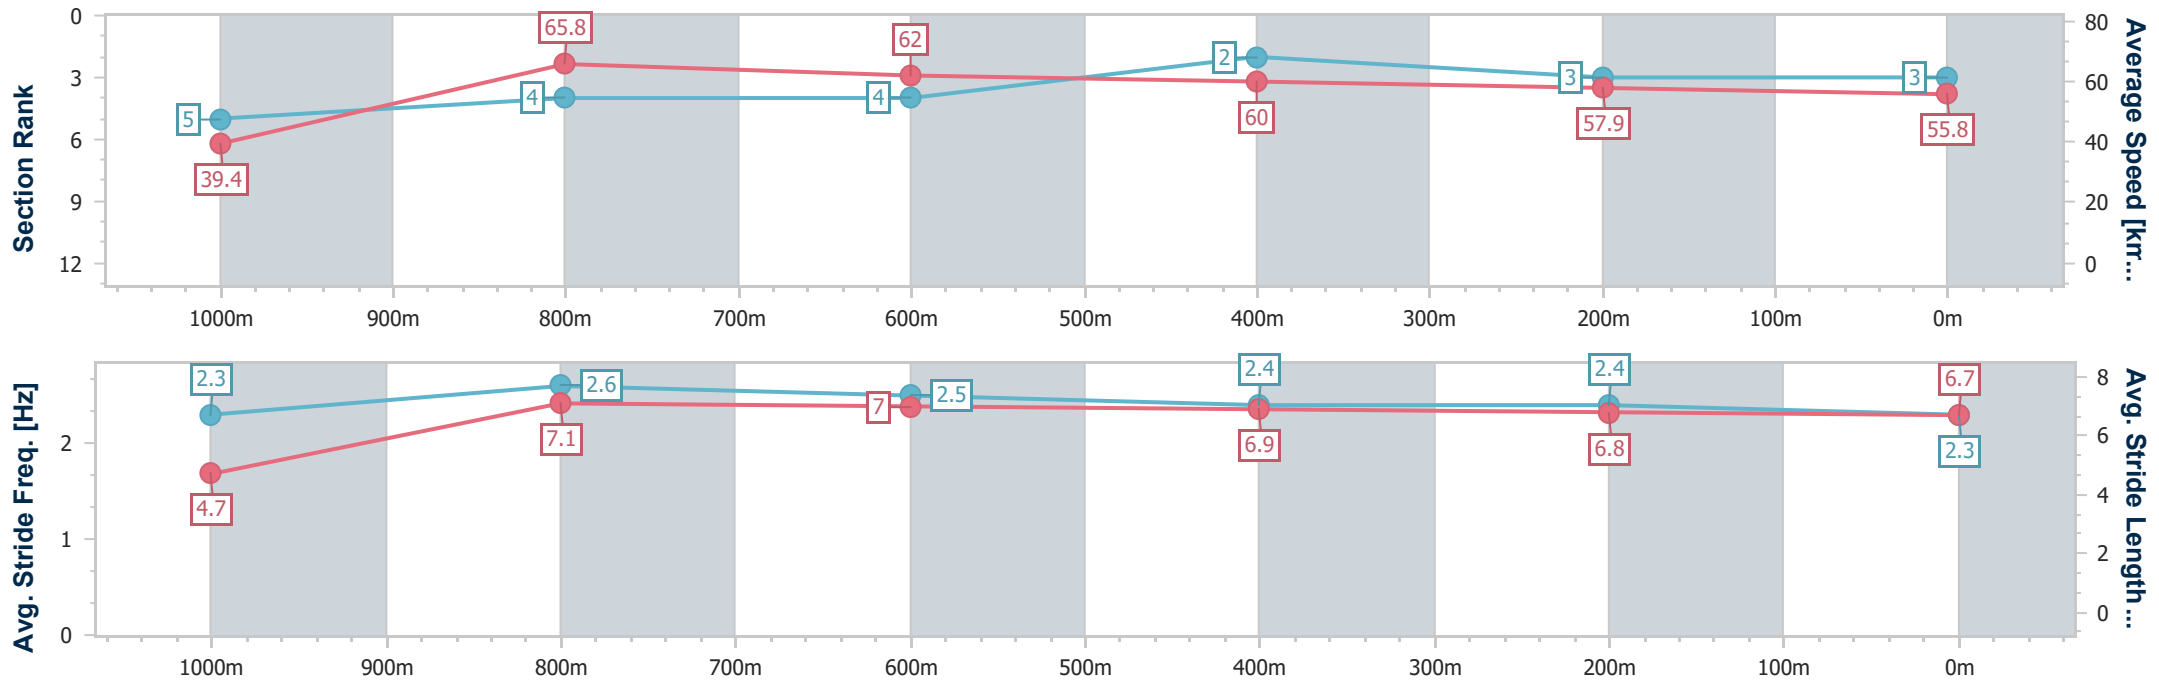

Horse/Jockey Name	Betta Than Presley
Final Rank	3
Fastest Section Time (Section)	0:09.14 (Overall)
Top Speed [km/h] (Section)	67.6 (1000m)
Race State	Finished

Toowoomba QLD Professional
Race 1: MOORE TRAILERS QTIS Two-Year-Old Handicap - 1100m

06 July 2024 - 16:55

Track Rating: Soft 5 , Weather: Fine, Rail Position: +5m Entire

Section	Overall	1000m	800m	600m	400m	200m
Section Times	1:09.17 [3] (0:09.14)	1:00.03 [5] (0:11.03)	0:49.00 [4] (0:11.67)	0:37.33 [4] (0:12.00)	0:25.33 [2] (0:12.42)	0:12.91 [3] (0:12.91)
Average Speed [km/h]	39.4	65.8	62.0	60.0	57.9	55.8
Top Speed [km/h]	63.0	67.6	63.7	61.4	58.8	57.6
Avg. Dist. to Rail [m]	5.5	1.6	1.5	0.3	0.5	1.4
Avg. Stride Freq. [Hz]	2.3	2.6	2.5	2.4	2.4	2.3
Avg. Stride Length [m]	4.7	7.1	7.0	6.9	6.8	6.7

- [ ] Ranking at each section and finish
- -.-.- No data available at this section
- NA No data available