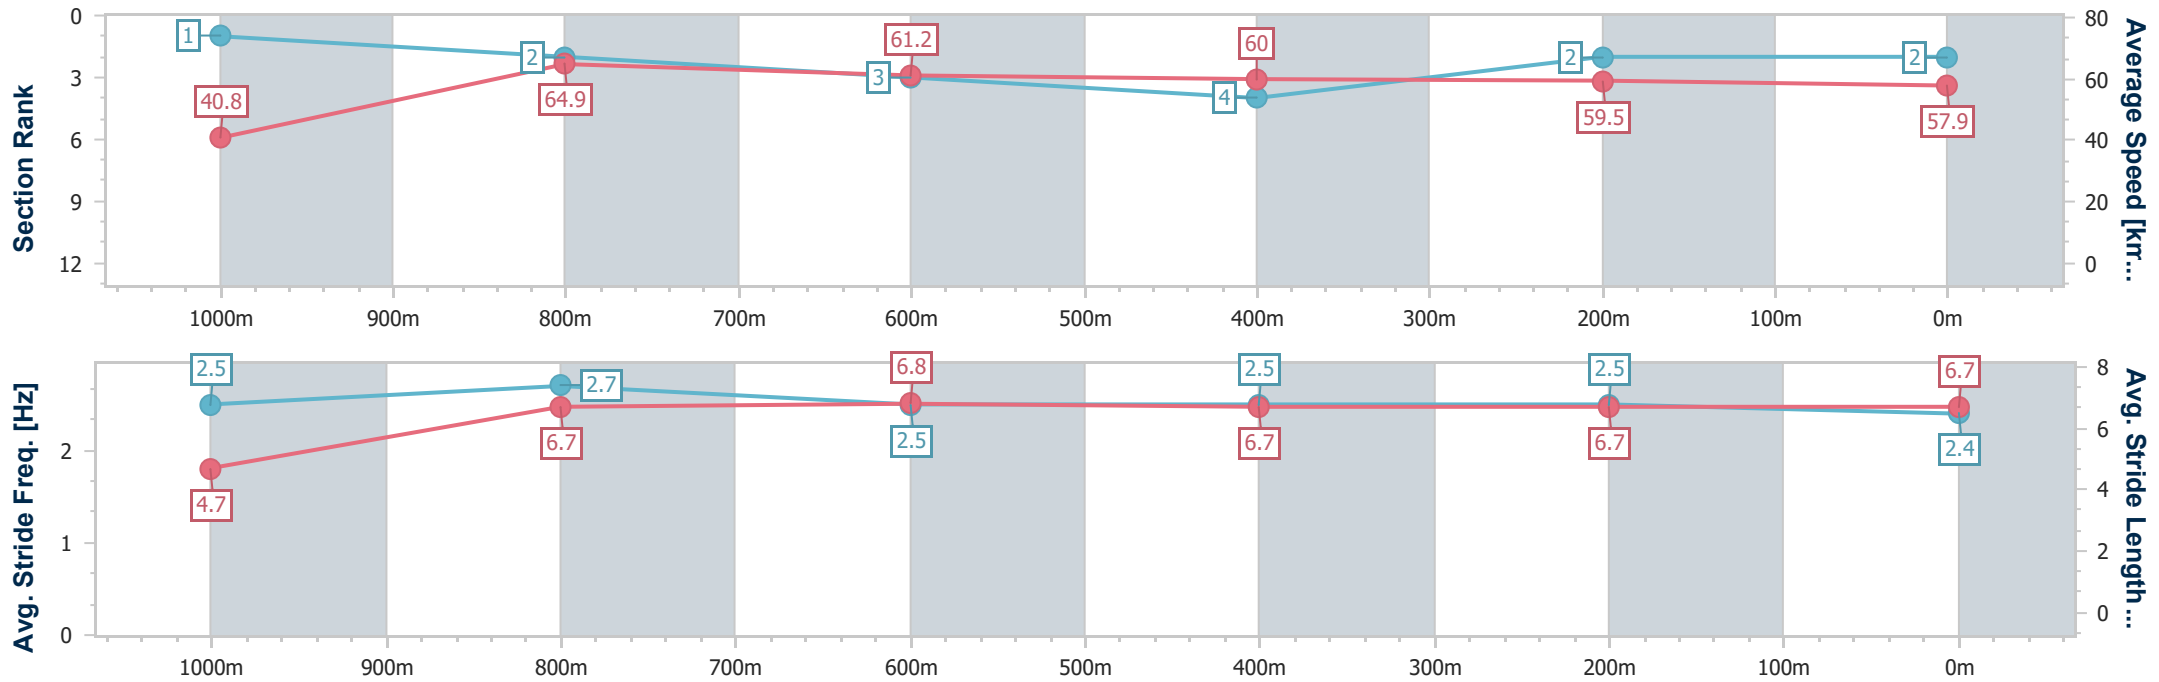

Horse/Jockey Name	Paleface Ringo
Final Rank	2
Fastest Section Time (Section)	0:08.77 (Overall)
Top Speed [km/h] (Section)	66.7 (1000m)
Race State	Finished

Toowoomba QLD Professional
Race 1: MOORE TRAILERS QTIS Two-Year-Old Handicap - 1100m

06 July 2024 - 16:55

Track Rating: Soft 5 , Weather: Fine, Rail Position: +5m Entire

Section	Overall	1000m	800m	600m	400m	200m
Section Times	1:08.61 [2] (0:08.77)	0:59.84 [1] (0:11.16)	0:48.68 [2] (0:11.88)	0:36.80 [3] (0:12.19)	0:24.61 [4] (0:12.18)	0:12.43 [2] (0:12.43)
Average Speed [km/h]	40.8	64.9	61.2	60.0	59.5	57.9
Top Speed [km/h]	64.3	66.7	62.2	61.1	60.5	59.4
Avg. Dist. to Rail [m]	2.8	1.4	2.4	2.5	2.8	3.2
Avg. Stride Freq. [Hz]	2.5	2.7	2.5	2.5	2.5	2.4
Avg. Stride Length [m]	4.7	6.7	6.8	6.7	6.7	6.7

- [ ] Ranking at each section and finish
- -.-.- No data available at this section
- NA No data available