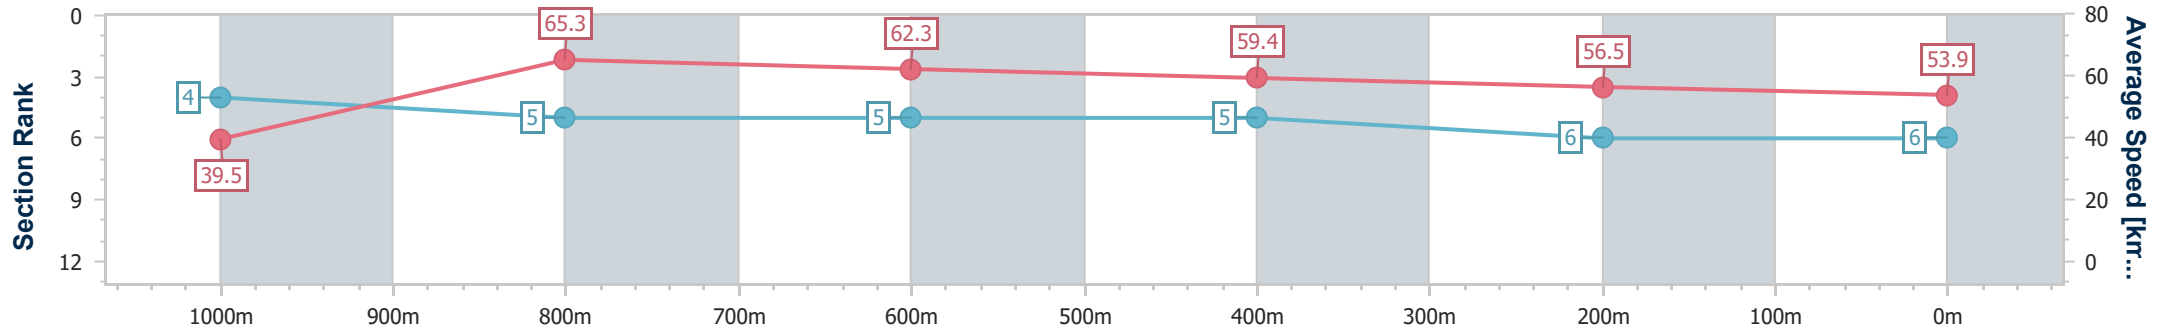

- [] Ranking at each section and finish
- .-.- No data available at this section
- NA No data available

Horse/Jockey Name	Mrs Kajudo
Final Rank	6
Fastest Section Time (Section)	0:09.12 (Overall)
Top Speed [km/h] (Section)	66.3 (1000m)
Race State	Finished

- [] Ranking at each section and finish
- .-.- No data available at this section
- NA No data available