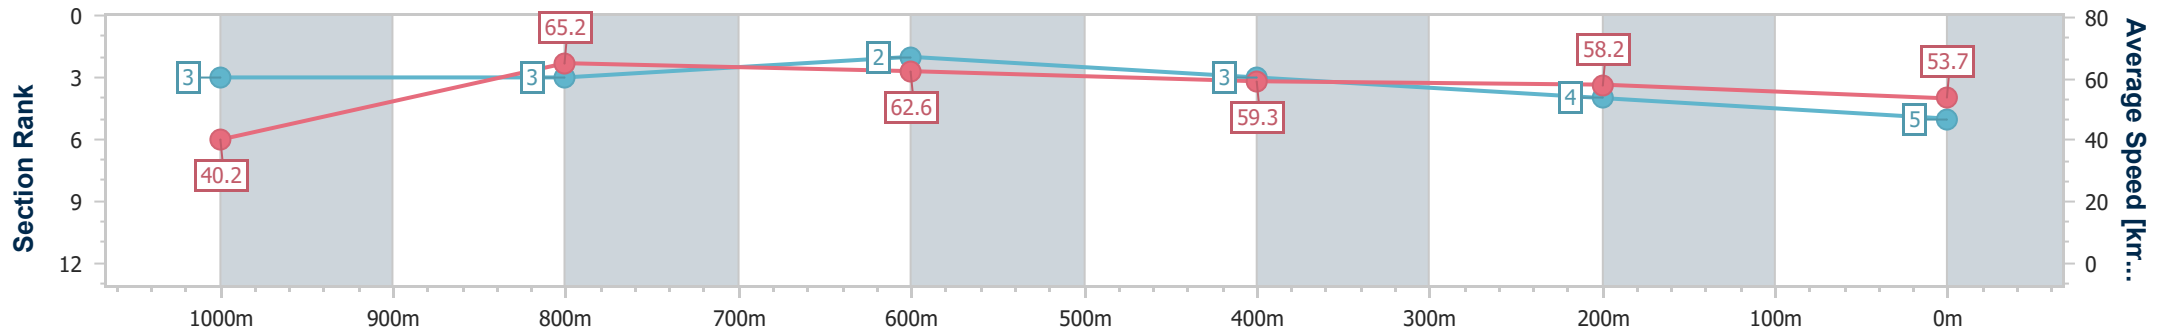

Horse/Jockey Name	Iltellyouso
Final Rank	5
Fastest Section Time (Section)	0:08.92 (Overall)
Top Speed [km/h] (Section)	66.8 (1000m)
Race State	Finished

Toowoomba QLD Professional
Race 1: MOORE TRAILERS QTIS Two-Year-Old Handicap - 1100m

06 July 2024 - 16:55

Track Rating: Soft 5 , Weather: Fine, Rail Position: +5m Entire

Section	Overall	1000m	800m	600m	400m	200m
Section Times	1:09.61 [5] (0:08.92)	1:00.69 [3] (0:11.09)	0:49.60 [3] (0:11.59)	0:38.01 [2] (0:12.27)	0:25.74 [3] (0:12.42)	0:13.32 [4] (0:13.32)
Average Speed [km/h]	40.2	65.2	62.6	59.3	58.2	53.7
Top Speed [km/h]	64.3	66.8	64.1	61.4	58.6	56.8
Avg. Dist. to Rail [m]	3.8	1.0	2.9	1.7	0.6	3.3
Avg. Stride Freq. [Hz]	2.5	2.6	2.5	2.5	2.4	2.3
Avg. Stride Length [m]	4.6	6.9	6.9	6.6	6.6	6.5

- [ ] Ranking at each section and finish
- -.-.- No data available at this section
- NA No data available