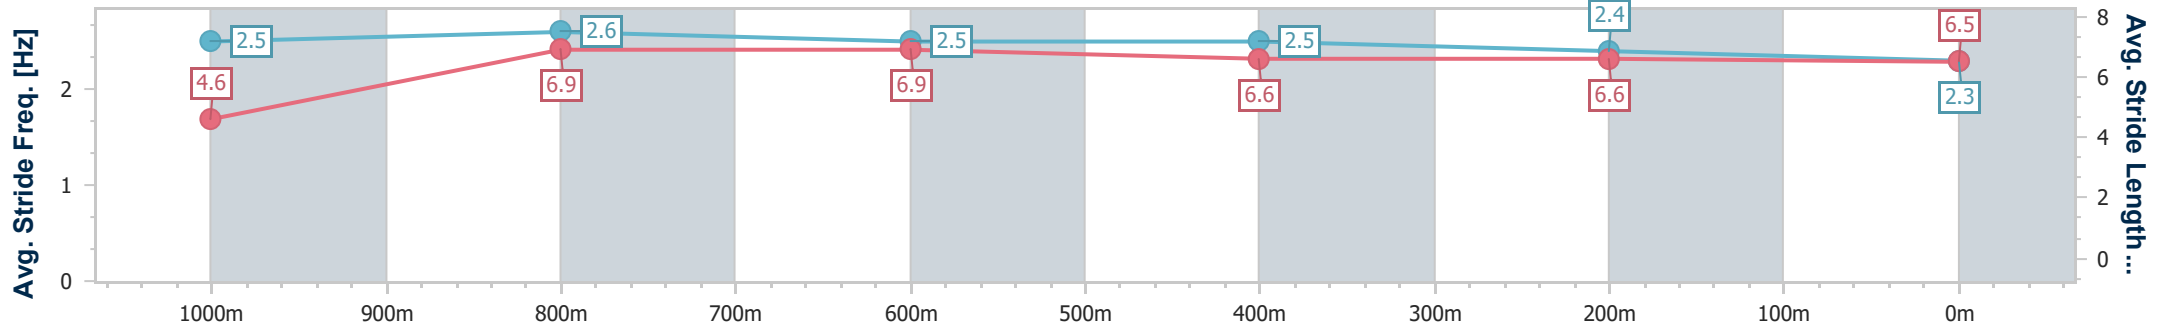

Horse/Jockey Name	Iltellyouso
Final Rank	5
Fastest Section Time (Section)	0:08.92 (Overall)
Top Speed [km/h] (Section)	66.8 (1000m)
Race State	Finished

Toowoomba QLD Professional
Race 1: MOORE TRAILERS QTIS Two-Year-Old Handicap - 1100m

06 July 2024 - 16:55

Track Rating: Soft 5 , Weather: Fine, Rail Position: +5m Entire

Section	Overall	1000m	800m	600m	400m	200m
Section Times	1:09.61 [5] (0:08.92)	1:00.69 [3] (0:11.09)	0:49.60 [3] (0:11.59)	0:38.01 [2] (0:12.27)	0:25.74 [3] (0:12.42)	0:13.32 [4] (0:13.32)
Average Speed [km/h]	40.2	65.2	62.6	59.3	58.2	53.7
Top Speed [km/h]	64.3	66.8	64.1	61.4	58.6	56.8
Avg. Dist. to Rail [m]	3.8	1.0	2.9	1.7	0.6	3.3
Avg. Stride Freq. [Hz]	2.5	2.6	2.5	2.5	2.4	2.3
Avg. Stride Length [m]	4.6	6.9	6.9	6.6	6.6	6.5

- [ ] Ranking at each section and finish
- -.-.- No data available at this section
- NA No data available