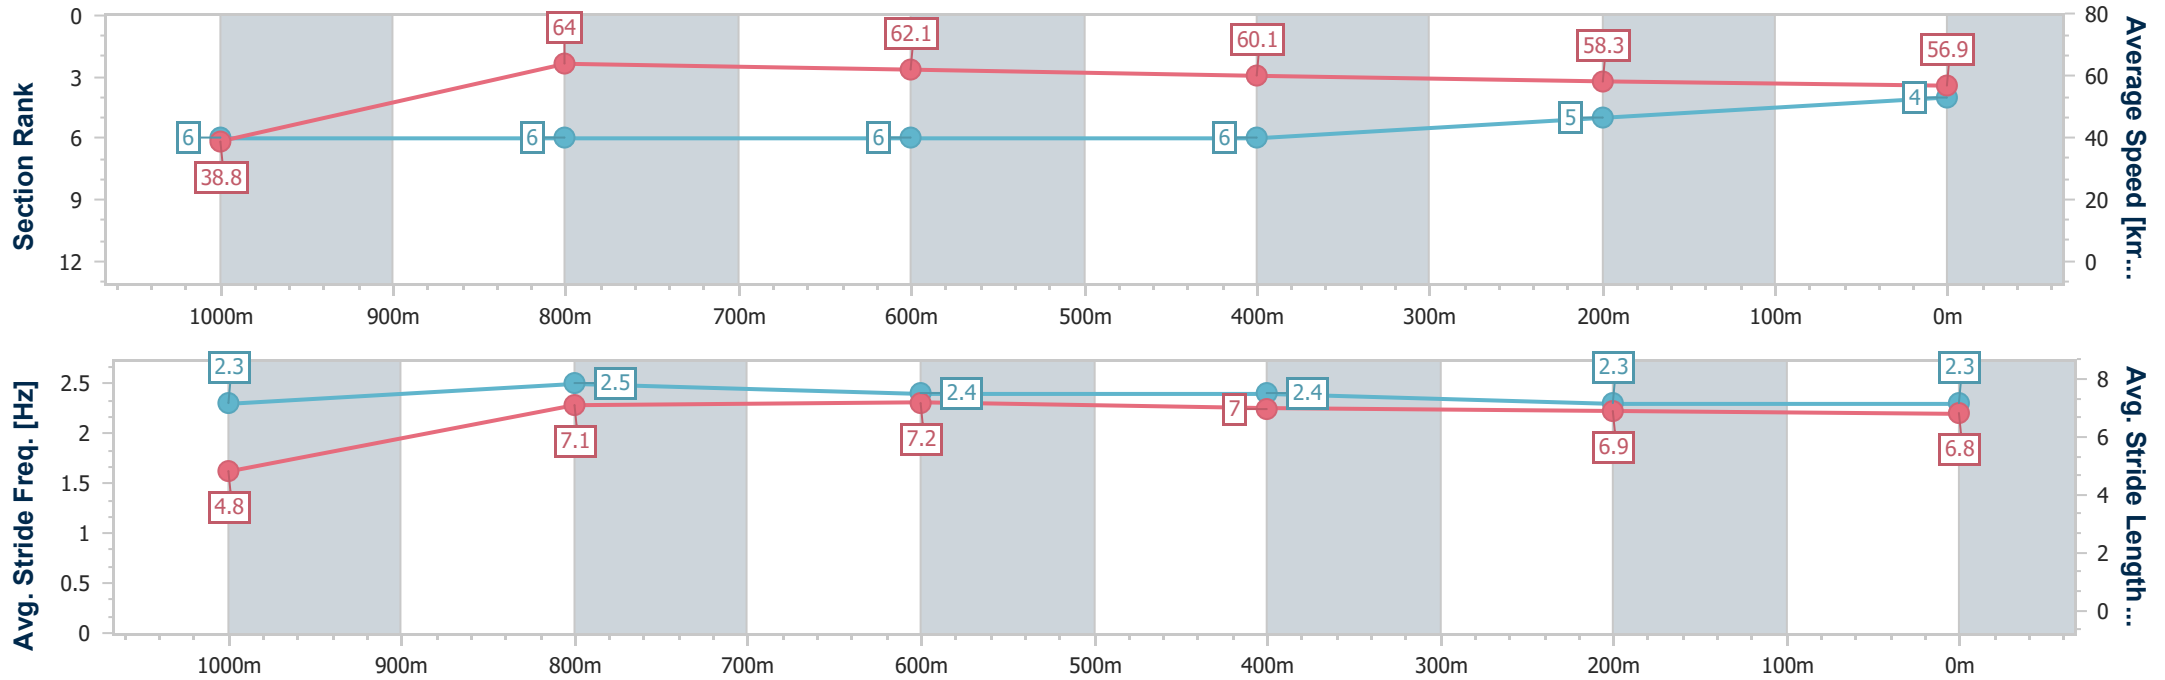

Horse/Jockey Name	Lady Bossa Nova
Final Rank	4
Fastest Section Time (Section)	0:09.25 (Overall)
Top Speed [km/h] (Section)	65.8 (1000m)
Race State	Finished

Toowoomba QLD Professional
Race 1: MOORE TRAILERS QTIS Two-Year-Old Handicap - 1100m

06 July 2024 - 16:55

Track Rating: Soft 5 , Weather: Fine, Rail Position: +5m Entire

Section	Overall	1000m	800m	600m	400m	200m
Section Times	1:09.22 [4] (0:09.25)	0:59.97 [6] (0:11.21)	0:48.76 [6] (0:11.67)	0:37.09 [6] (0:12.08)	0:25.01 [6] (0:12.42)	0:12.59 [5] (0:12.59)
Average Speed [km/h]	38.8	64.0	62.1	60.1	58.3	56.9
Top Speed [km/h]	61.9	65.8	65.3	61.8	59.8	58.1
Avg. Dist. to Rail [m]	3.4	1.0	1.2	1.8	1.7	3.2
Avg. Stride Freq. [Hz]	2.3	2.5	2.4	2.4	2.3	2.3
Avg. Stride Length [m]	4.8	7.1	7.2	7.0	6.9	6.8

- [ ] Ranking at each section and finish
- -.-.- No data available at this section
- NA No data available