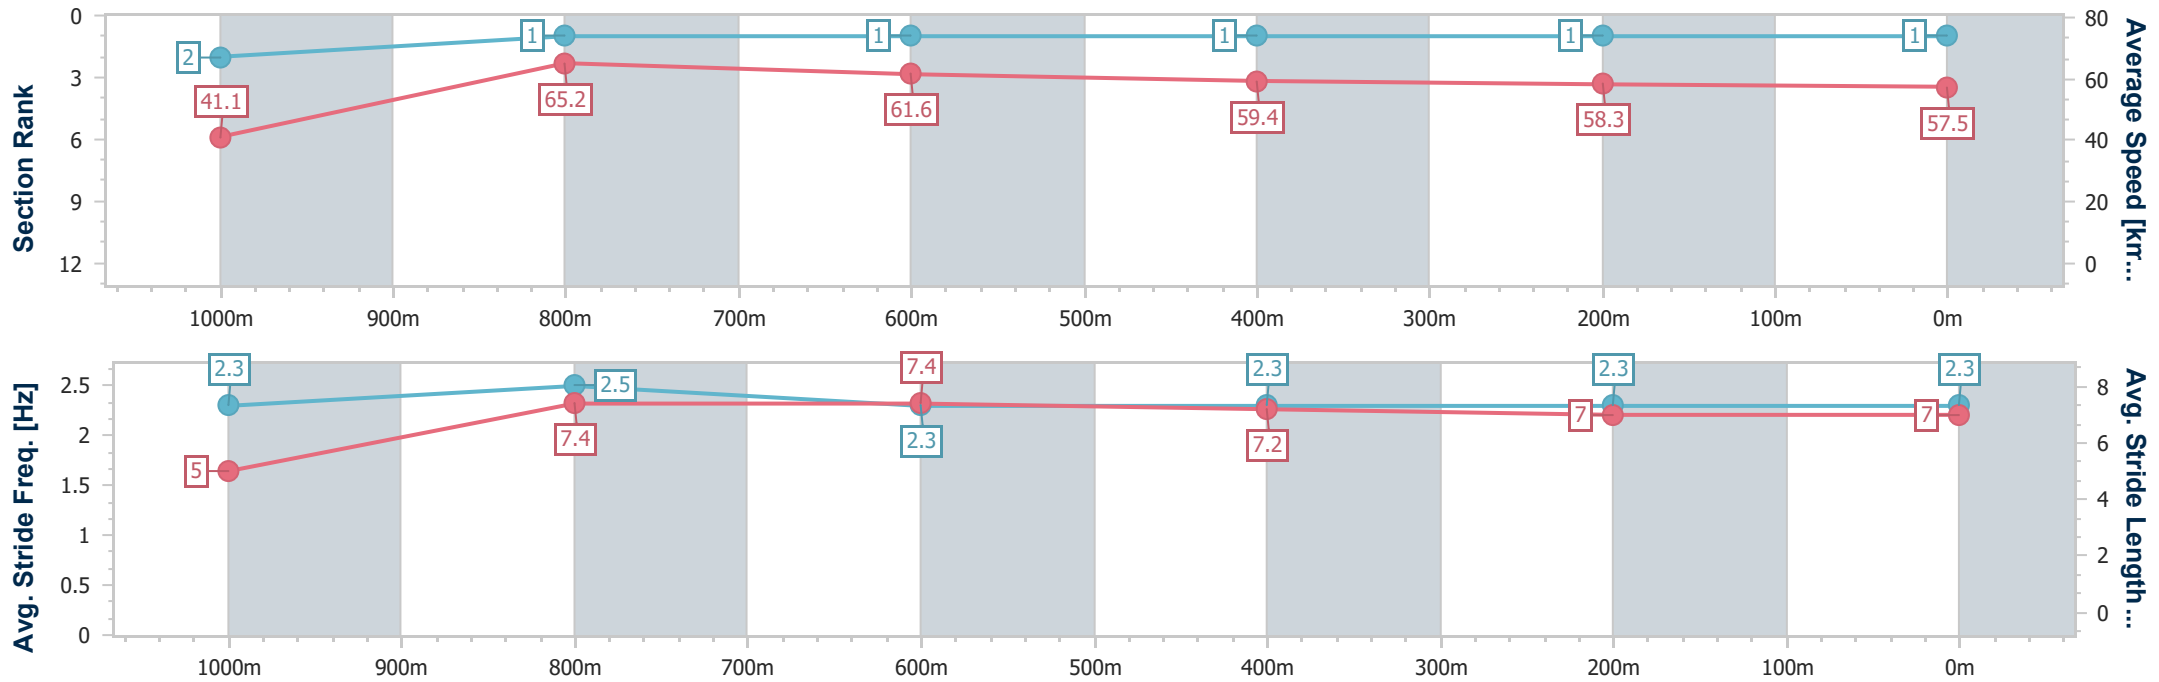

Horse/Jockey Name	Reigning Alpha
Final Rank	1
Fastest Section Time (Section)	0:08.77 (Overall)
Top Speed [km/h] (Section)	67.1 (1000m)
Race State	Finished

Toowoomba QLD Professional
Race 1: MOORE TRAILERS QTIS Two-Year-Old Handicap - 1100m

06 July 2024 - 16:55

Track Rating: Soft 5 , Weather: Fine, Rail Position: +5m Entire

Section	Overall	1000m	800m	600m	400m	200m
Section Times	1:08.57 [1] (0:08.77)	0:59.80 [2] (0:11.05)	0:48.75 [1] (0:11.76)	0:36.99 [1] (0:12.14)	0:24.85 [1] (0:12.35)	0:12.50 [1] (0:12.50)
Average Speed [km/h]	41.1	65.2	61.6	59.4	58.3	57.5
Top Speed [km/h]	64.5	67.1	62.6	61.7	59.8	58.0
Avg. Dist. to Rail [m]	3.1	0.8	2.3	0.7	0.5	1.7
Avg. Stride Freq. [Hz]	2.3	2.5	2.3	2.3	2.3	2.3
Avg. Stride Length [m]	5.0	7.4	7.4	7.2	7.0	7.0

- [ ] Ranking at each section and finish
- -.-.- No data available at this section
- NA No data available