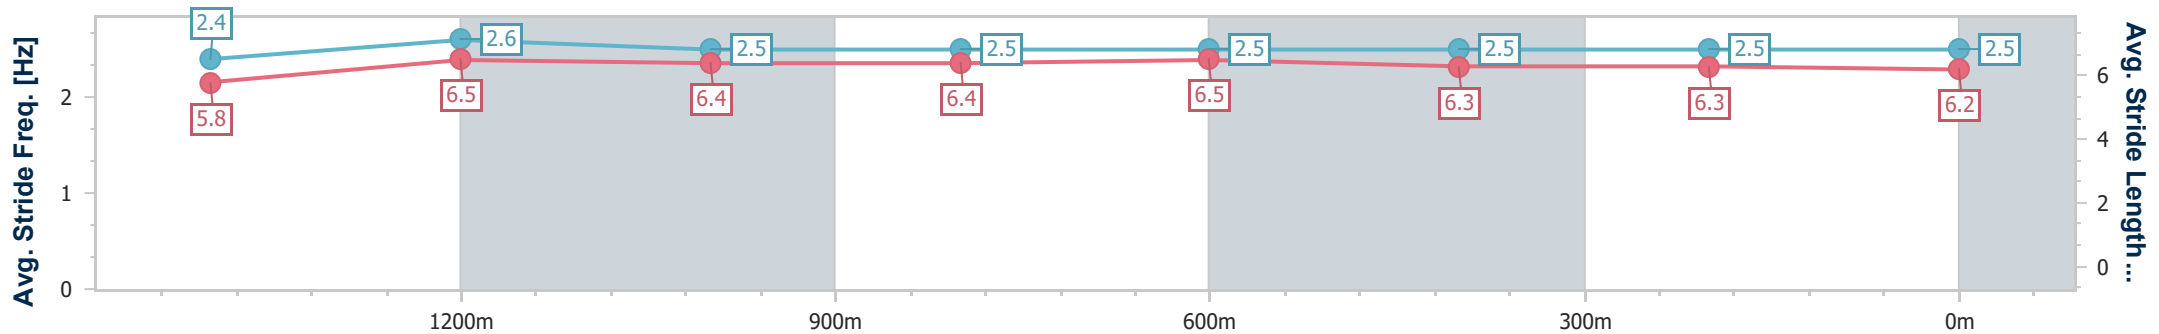

- [] Ranking at each section and finish
- .-.- No data available at this section
- NA No data available

Horse/Jockey Name	Sly Corner
Final Rank	6
Fastest Section Time (Section)	0:12.05 (1400m)
Top Speed [km/h] (Section)	64.5 (Overall)
Race State	Finished

Toowoomba QLD Professional
 Race 5: TOOWOOMBA TRUCK SPARES BENCHMARK 62
 Handicap - 1625m
 06 July 2024 - 19:16

Track Rating: Soft 5 , Weather: Fine, Rail Position: +5m Entire

Section	Overall	1400m	1200m	1000m	800m	600m	400m	200m
Section Times	1:44.40 [6] (0:16.49)	1:27.91 [3] (0:12.05)	1:15.86 [4] (0:12.47)	1:03.39 [6] (0:12.71)	0:50.68 [5] (0:12.29)	0:38.39 [5] (0:12.61)	0:25.78 [5] (0:12.91)	0:12.87 [4] (0:12.87)
Average Speed [km/h]	49.3	60.6	57.7	57.3	59.0	57.9	56.3	56.0
Top Speed [km/h]	64.5	62.4	59.1	59.3	60.2	60.1	57.9	57.2
Avg. Dist. to Rail [m]	5.5	2.4	3.4	2.3	2.4	2.8	3.1	0.9
Avg. Stride Freq. [Hz]	2.4	2.6	2.5	2.5	2.5	2.5	2.5	2.5
Avg. Stride Length [m]	5.8	6.5	6.4	6.4	6.5	6.3	6.3	6.2