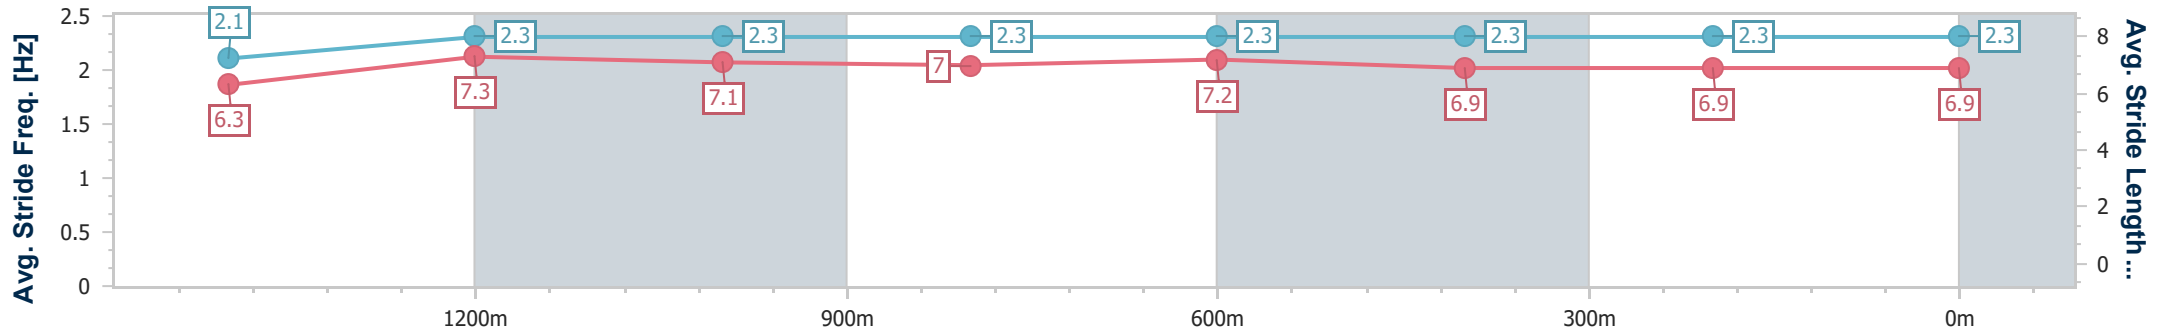

Toowoomba QLD Professional
 Race 5: TOOWOOMBA TRUCK SPARES BENCHMARK 62
 Handicap - 1625m
 06 July 2024 - 19:16

Track Rating: Soft 5 , Weather: Fine, Rail Position: +5m Entire

Section	Overall	1400m	1200m	1000m	800m	600m	400m	200m
Section Times	1:44.40 [6] (0:16.49)	1:27.91 [3] (0:12.05)	1:15.86 [4] (0:12.47)	1:03.39 [6] (0:12.71)	0:50.68 [5] (0:12.29)	0:38.39 [5] (0:12.61)	0:25.78 [5] (0:12.91)	0:12.87 [4] (0:12.87)
Average Speed [km/h]	49.3	60.6	57.7	57.3	59.0	57.9	56.3	56.0
Top Speed [km/h]	64.5	62.4	59.1	59.3	60.2	60.1	57.9	57.2
Avg. Dist. to Rail [m]	5.5	2.4	3.4	2.3	2.4	2.8	3.1	0.9
Avg. Stride Freq. [Hz]	2.4	2.6	2.5	2.5	2.5	2.5	2.5	2.5
Avg. Stride Length [m]	5.8	6.5	6.4	6.4	6.5	6.3	6.3	6.2

- [] Ranking at each section and finish
- .-.- No data available at this section
- NA No data available

Horse/Jockey Name	Union Spirit
Final Rank	7
Fastest Section Time (Section)	0:12.10 (1400m)
Top Speed [km/h] (Section)	63.7 (Overall)
Race State	Finished

Toowoomba QLD Professional
 Race 5: TOOWOOMBA TRUCK SPARES BENCHMARK 62
 Handicap - 1625m
 06 July 2024 - 19:16

Track Rating: Soft 5 , Weather: Fine, Rail Position: +5m Entire

Section	Overall	1400m	1200m	1000m	800m	600m	400m	200m
Section Times	1:44.46 [7] (0:16.93)	1:27.53 [8] (0:12.10)	1:15.43 [8] (0:12.44)	1:02.99 [8] (0:12.64)	0:50.35 [8] (0:12.47)	0:37.88 [8] (0:12.55)	0:25.33 [8] (0:12.62)	0:12.71 [8] (0:12.71)
Average Speed [km/h]	47.8	60.7	58.0	56.8	58.4	57.4	57.1	56.6
Top Speed [km/h]	63.7	62.9	59.4	58.9	59.0	58.7	57.6	57.1
Avg. Dist. to Rail [m]	4.5	2.9	1.9	0.9	2.1	0.7	0.2	0.6
Avg. Stride Freq. [Hz]	2.1	2.3	2.3	2.3	2.3	2.3	2.3	2.3
Avg. Stride Length [m]	6.3	7.3	7.1	7.0	7.2	6.9	6.9	6.9