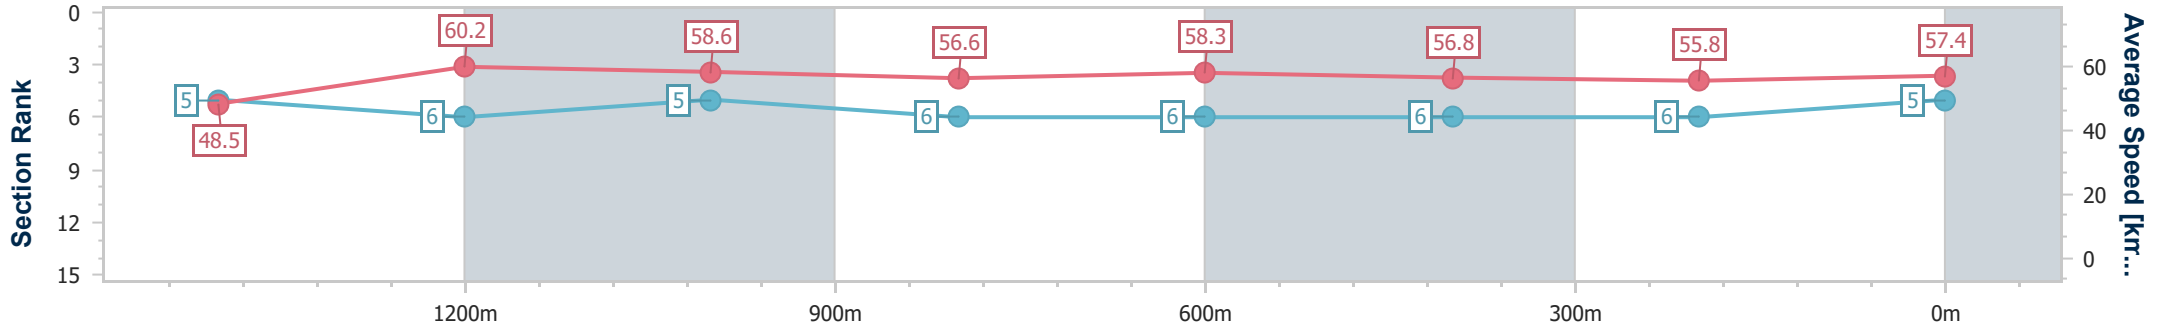

Horse/Jockey Name	Tea Leaves
Final Rank	5
Fastest Section Time (Section)	0:12.01 (1400m)
Top Speed [km/h] (Section)	64.6 (Overall)
Race State	Finished

Toowoomba QLD Professional
Race 5: TOOWOOMBA TRUCK SPARES BENCHMARK 62
Handicap - 1625m
06 July 2024 - 19:16

Track Rating: Soft 5 , Weather: Fine, Rail Position: +5m Entire

Section	Overall	1400m	1200m	1000m	800m	600m	400m	200m
Section Times	1:44.19 [5] (0:16.69)	1:27.50 [5] (0:12.01)	1:15.49 [6] (0:12.30)	1:03.19 [5] (0:12.76)	0:50.43 [6] (0:12.40)	0:38.03 [6] (0:12.69)	0:25.34 [6] (0:12.84)	0:12.50 [6] (0:12.50)
Average Speed [km/h]	48.5	60.2	58.6	56.6	58.3	56.8	55.8	57.4
Top Speed [km/h]	64.6	62.7	59.8	58.6	59.1	59.1	57.4	58.5
Avg. Dist. to Rail [m]	2.9	0.8	1.1	0.3	1.2	0.6	2.0	2.3
Avg. Stride Freq. [Hz]	2.2	2.2	2.2	2.2	2.2	2.2	2.2	2.2
Avg. Stride Length [m]	6.3	7.6	7.4	7.2	7.3	7.2	7.1	7.2

- [ ] Ranking at each section and finish
- -.-.- No data available at this section
- NA No data available