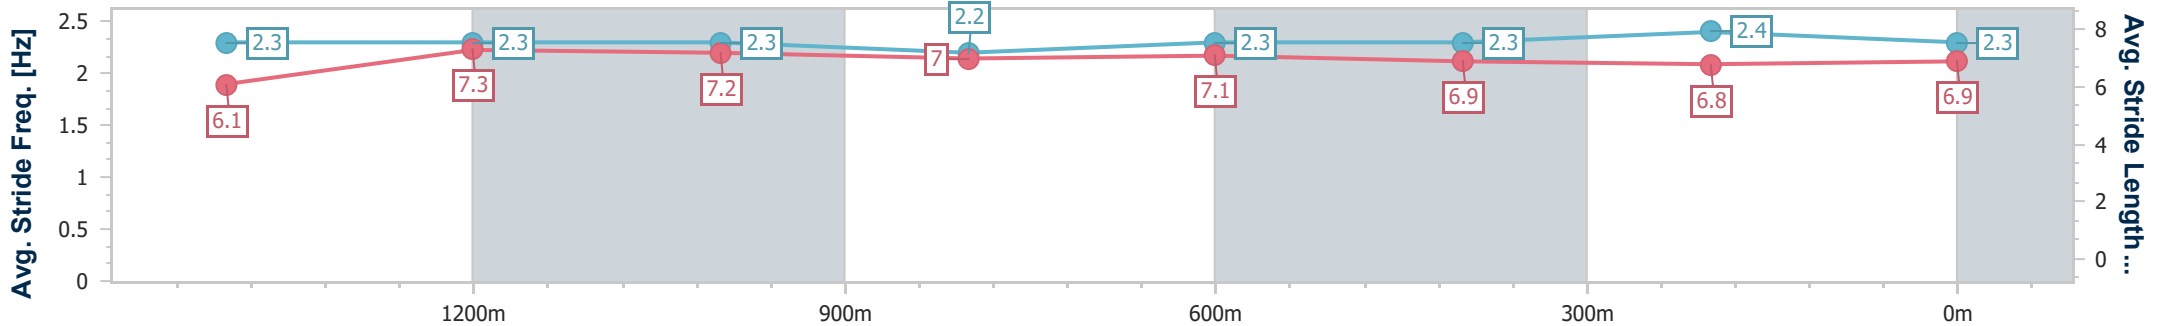

Horse/Jockey Name	Sukhbir
Final Rank	2
Fastest Section Time (Section)	0:11.99 (1400m)
Top Speed [km/h] (Section)	64.9 (Overall)
Race State	Finished

Toowoomba QLD Professional
Race 5: TOOWOOMBA TRUCK SPARES BENCHMARK 62
Handicap - 1625m
06 July 2024 - 19:16

Track Rating: Soft 5 , Weather: Fine, Rail Position: +5m Entire

Section	Overall	1400m	1200m	1000m	800m	600m	400m	200m
Section Times	1:43.63 [2] (0:16.26)	1:27.37 [1] (0:11.99)	1:15.38 [1] (0:12.23)	1:03.15 [2] (0:12.74)	0:50.41 [2] (0:12.43)	0:37.98 [2] (0:12.78)	0:25.20 [2] (0:12.61)	0:12.59 [3] (0:12.59)
Average Speed [km/h]	49.8	60.0	59.0	56.7	58.4	56.7	57.5	57.3
Top Speed [km/h]	64.9	64.8	59.9	58.1	59.2	58.1	58.7	58.4
Avg. Dist. to Rail [m]	3.7	1.0	1.7	0.8	1.8	1.5	1.8	1.4
Avg. Stride Freq. [Hz]	2.3	2.3	2.3	2.2	2.3	2.3	2.4	2.3
Avg. Stride Length [m]	6.1	7.3	7.2	7.0	7.1	6.9	6.8	6.9

- [ ] Ranking at each section and finish
- -.-.-.- No data available at this section
- NA No data available