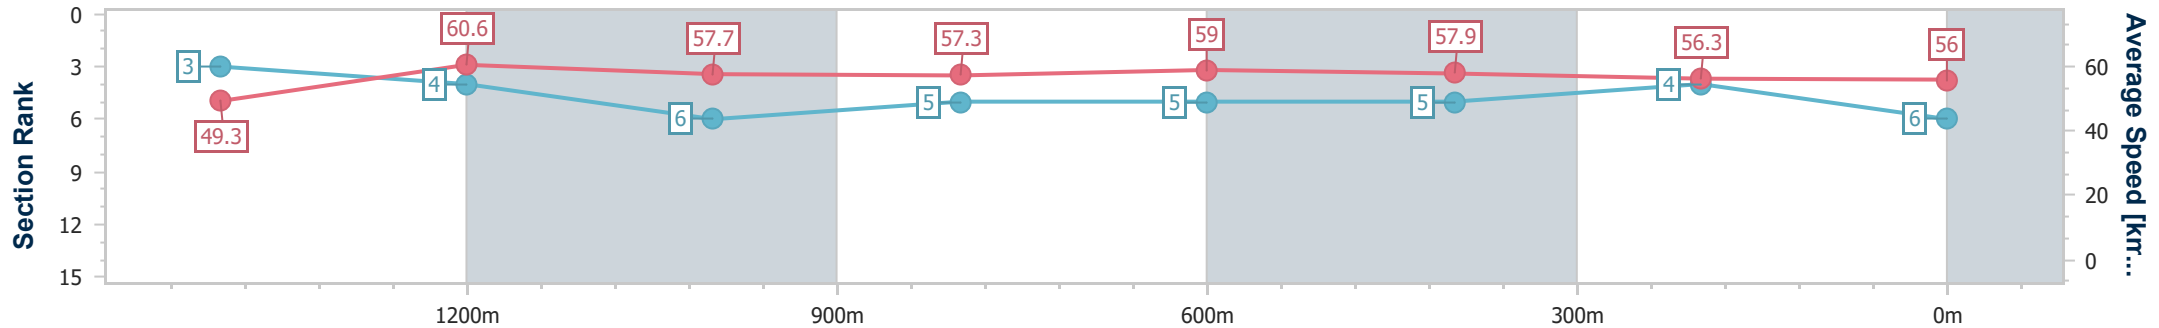

- [] Ranking at each section and finish
- .-.- No data available at this section
- NA No data available

Horse/Jockey Name	Sly Corner
Final Rank	6
Fastest Section Time (Section)	0:12.05 (1400m)
Top Speed [km/h] (Section)	64.5 (Overall)
Race State	Finished

Toowoomba QLD Professional
 Race 5: TOOWOOMBA TRUCK SPARES BENCHMARK 62
 Handicap - 1625m
 06 July 2024 - 19:16

Track Rating: Soft 5 , Weather: Fine, Rail Position: +5m Entire

Section	Overall	1400m	1200m	1000m	800m	600m	400m	200m
Section Times	1:44.40 [6] (0:16.49)	1:27.91 [3] (0:12.05)	1:15.86 [4] (0:12.47)	1:03.39 [6] (0:12.71)	0:50.68 [5] (0:12.29)	0:38.39 [5] (0:12.61)	0:25.78 [5] (0:12.91)	0:12.87 [4] (0:12.87)
Average Speed [km/h]	49.3	60.6	57.7	57.3	59.0	57.9	56.3	56.0
Top Speed [km/h]	64.5	62.4	59.1	59.3	60.2	60.1	57.9	57.2
Avg. Dist. to Rail [m]	5.5	2.4	3.4	2.3	2.4	2.8	3.1	0.9
Avg. Stride Freq. [Hz]	2.4	2.6	2.5	2.5	2.5	2.5	2.5	2.5
Avg. Stride Length [m]	5.8	6.5	6.4	6.4	6.5	6.3	6.3	6.2