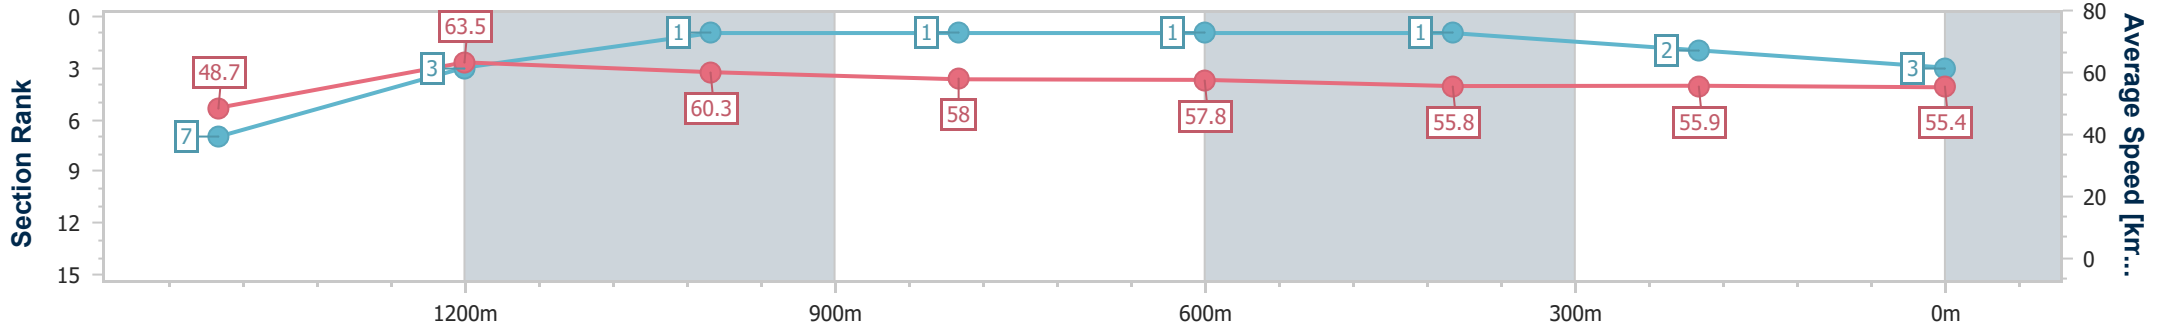

Horse/Jockey Name	Sock'emsid
Final Rank	3
Fastest Section Time (Section)	0:11.61 (1400m)
Top Speed [km/h] (Section)	66.2 (1400m)
Race State	Finished

Toowoomba QLD Professional
Race 5: TOOWOOMBA TRUCK SPARES BENCHMARK 62
Handicap - 1625m
06 July 2024 - 19:18

Track Rating: Soft 5 , Weather: Fine, Rail Position: +5m Entire

Section	Overall	1400m	1200m	1000m	800m	600m	400m	200m
Section Times	1:43.94 [3] (0:16.73)	1:27.21 [7] (0:11.61)	1:15.60 [3] (0:11.97)	1:03.63 [1] (0:12.53)	0:51.10 [1] (0:12.50)	0:38.60 [1] (0:12.84)	0:25.76 [1] (0:12.79)	0:12.97 [2] (0:12.97)
Average Speed [km/h]	48.7	63.5	60.3	58.0	57.8	55.8	55.9	55.4
Top Speed [km/h]	66.0	66.2	62.2	58.6	58.6	57.4	56.7	56.2
Avg. Dist. to Rail [m]	6.3	3.9	4.1	2.5	0.8	1.2	2.2	2.5
Avg. Stride Freq. [Hz]	2.1	2.2	2.2	2.2	2.2	2.2	2.2	2.2
Avg. Stride Length [m]	6.5	8.0	7.5	7.3	7.3	7.0	7.0	7.0

- [ ] Ranking at each section and finish
- -.-.- No data available at this section
- NA No data available