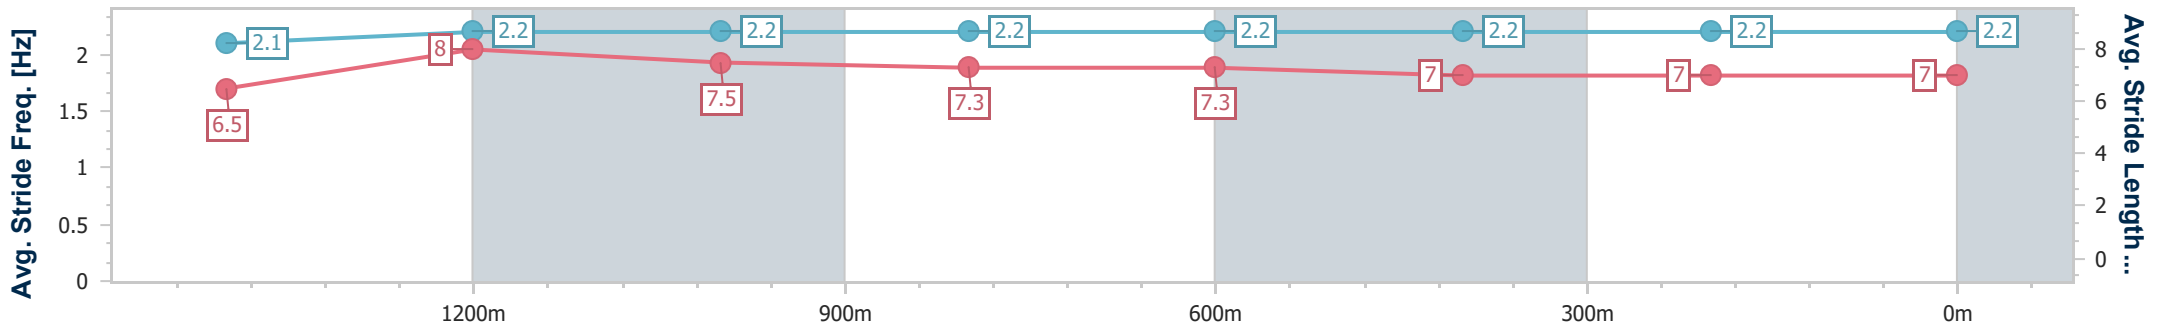

Horse/Jockey Name	Sock'emsid
Final Rank	3
Fastest Section Time (Section)	0:11.61 (1400m)
Top Speed [km/h] (Section)	66.2 (1400m)
Race State	Finished

Toowoomba QLD Professional
Race 5: TOOWOOMBA TRUCK SPARES BENCHMARK 62
Handicap - 1625m
06 July 2024 - 19:18

Track Rating: Soft 5 , Weather: Fine, Rail Position: +5m Entire

Section	Overall	1400m	1200m	1000m	800m	600m	400m	200m
Section Times	1:43.94 [3] (0:16.73)	1:27.21 [7] (0:11.61)	1:15.60 [3] (0:11.97)	1:03.63 [1] (0:12.53)	0:51.10 [1] (0:12.50)	0:38.60 [1] (0:12.84)	0:25.76 [1] (0:12.79)	0:12.97 [2] (0:12.97)
Average Speed [km/h]	48.7	63.5	60.3	58.0	57.8	55.8	55.9	55.4
Top Speed [km/h]	66.0	66.2	62.2	58.6	58.6	57.4	56.7	56.2
Avg. Dist. to Rail [m]	6.3	3.9	4.1	2.5	0.8	1.2	2.2	2.5
Avg. Stride Freq. [Hz]	2.1	2.2	2.2	2.2	2.2	2.2	2.2	2.2
Avg. Stride Length [m]	6.5	8.0	7.5	7.3	7.3	7.0	7.0	7.0

- [ ] Ranking at each section and finish
- -.-.- No data available at this section
- NA No data available