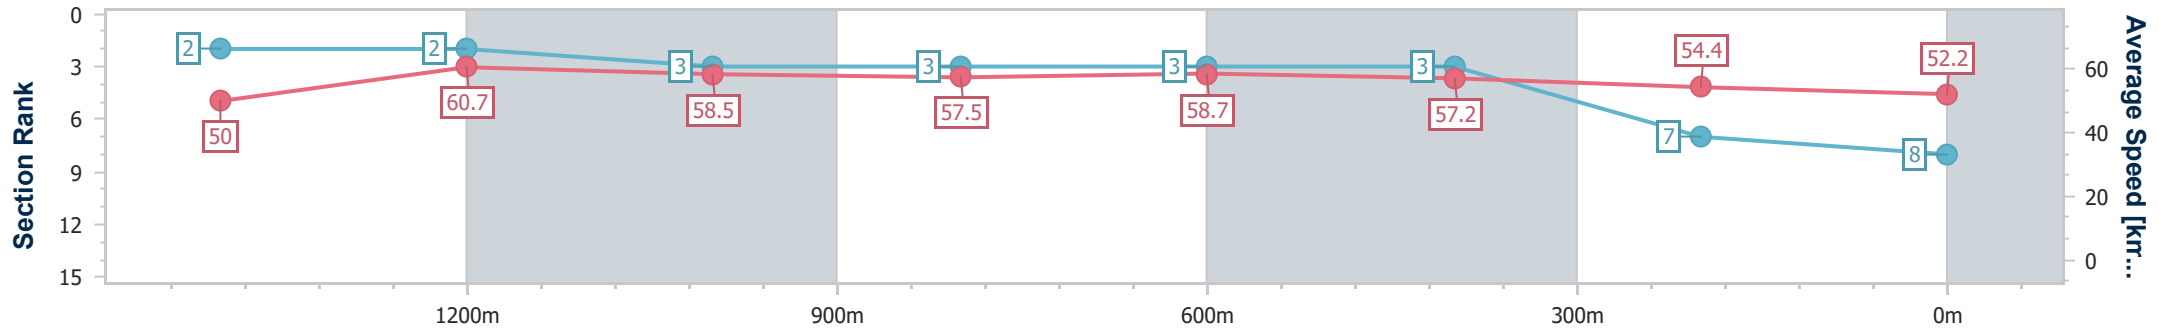

Toowoomba QLD Professional
 Race 5: TOOWOOMBA TRUCK SPARES BENCHMARK 62
 Handicap - 1625m
 06 July 2024 - 19:16

Track Rating: Soft 5 , Weather: Fine, Rail Position: +5m Entire

Section	Overall	1400m	1200m	1000m	800m	600m	400m	200m
Section Times	1:44.46 [7] (0:16.93)	1:27.53 [8] (0:12.10)	1:15.43 [8] (0:12.44)	1:02.99 [8] (0:12.64)	0:50.35 [8] (0:12.47)	0:37.88 [8] (0:12.55)	0:25.33 [8] (0:12.62)	0:12.71 [8] (0:12.71)
Average Speed [km/h]	47.8	60.7	58.0	56.8	58.4	57.4	57.1	56.6
Top Speed [km/h]	63.7	62.9	59.4	58.9	59.0	58.7	57.6	57.1
Avg. Dist. to Rail [m]	4.5	2.9	1.9	0.9	2.1	0.7	0.2	0.6
Avg. Stride Freq. [Hz]	2.1	2.3	2.3	2.3	2.3	2.3	2.3	2.3
Avg. Stride Length [m]	6.3	7.3	7.1	7.0	7.2	6.9	6.9	6.9

- [] Ranking at each section and finish
- .-.- No data available at this section
- NA No data available

Horse/Jockey Name	A Certain Maybe
Final Rank	8
Fastest Section Time (Section)	0:12.02 (1400m)
Top Speed [km/h] (Section)	64.6 (Overall)
Race State	Finished

Toowoomba QLD Professional
 Race 5: TOOWOOMBA TRUCK SPARES BENCHMARK 62
 Handicap - 1625m
 06 July 2024 - 19:16

Track Rating: Soft 5 , Weather: Fine, Rail Position: +5m Entire

Section	Overall	1400m	1200m	1000m	800m	600m	400m	200m
Section Times	1:45.55 [8] (0:16.29)	1:29.26 [2] (0:12.02)	1:17.24 [2] (0:12.34)	1:04.90 [3] (0:12.68)	0:52.22 [3] (0:12.37)	0:39.85 [3] (0:12.75)	0:27.10 [3] (0:13.30)	0:13.80 [7] (0:13.80)
Average Speed [km/h]	50.0	60.7	58.5	57.5	58.7	57.2	54.4	52.2
Top Speed [km/h]	64.6	63.3	59.4	58.5	59.7	59.1	55.7	55.1
Avg. Dist. to Rail [m]	5.5	2.7	3.6	3.3	2.7	1.9	1.7	1.0
Avg. Stride Freq. [Hz]	2.2	2.3	2.3	2.3	2.3	2.3	2.3	2.2
Avg. Stride Length [m]	6.3	7.3	7.1	7.0	6.9	6.8	6.6	6.5