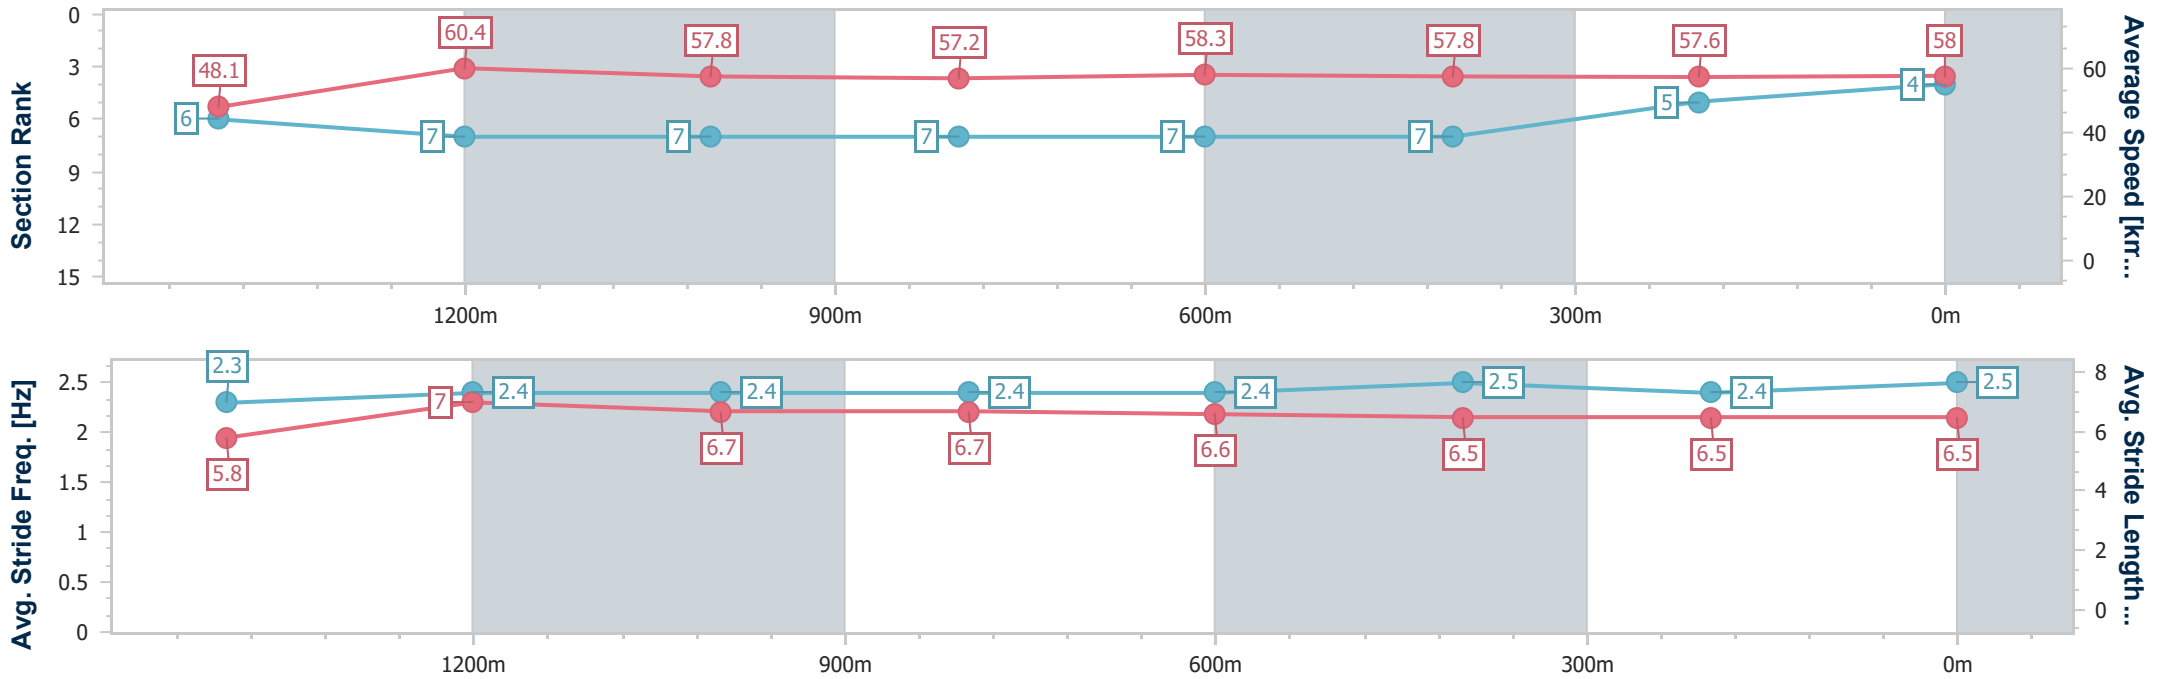

Horse/Jockey Name	Archer's Game
Final Rank	4
Fastest Section Time (Section)	0:12.01 (1400m)
Top Speed [km/h] (Section)	64.7 (Overall)
Race State	Finished

Toowoomba QLD Professional
Race 5: TOOWOOMBA TRUCK SPARES BENCHMARK 62
Handicap - 1625m
06 July 2024 - 19:16

Track Rating: Soft 5 , Weather: Fine, Rail Position: +5m Entire

Section	Overall	1400m	1200m	1000m	800m	600m	400m	200m
Section Times	1:44.08 [4] (0:16.73)	1:27.35 [6] (0:12.01)	1:15.34 [7] (0:12.49)	1:02.85 [7] (0:12.69)	0:50.16 [7] (0:12.47)	0:37.69 [7] (0:12.64)	0:25.05 [7] (0:12.66)	0:12.39 [5] (0:12.39)
Average Speed [km/h]	48.1	60.4	57.8	57.2	58.3	57.8	57.6	58.0
Top Speed [km/h]	64.7	62.3	59.7	58.1	59.1	59.1	57.8	59.2
Avg. Dist. to Rail [m]	3.4	1.1	2.3	1.9	3.2	2.9	2.6	1.0
Avg. Stride Freq. [Hz]	2.3	2.4	2.4	2.4	2.4	2.5	2.4	2.5
Avg. Stride Length [m]	5.8	7.0	6.7	6.7	6.6	6.5	6.5	6.5

- [ ] Ranking at each section and finish
- -.-.- No data available at this section
- NA No data available