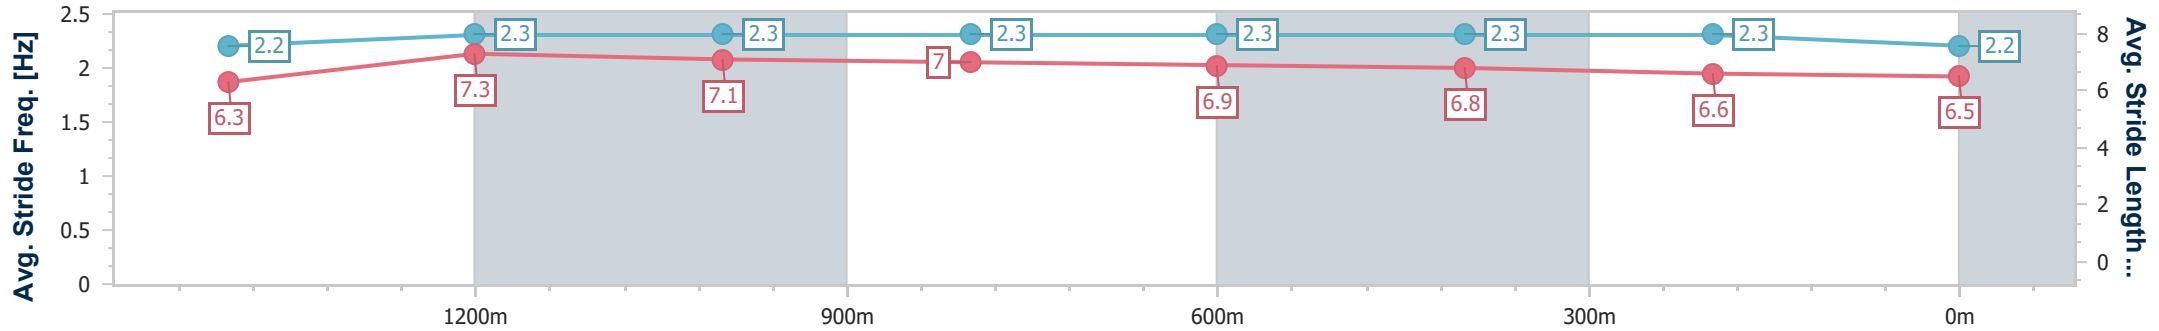

Toowoomba QLD Professional
 Race 5: TOOWOOMBA TRUCK SPARES BENCHMARK 62
 Handicap - 1625m
 06 July 2024 - 19:16

Track Rating: Soft 5 , Weather: Fine, Rail Position: +5m Entire

Section	Overall	1400m	1200m	1000m	800m	600m	400m	200m
Section Times	1:44.46 [7] (0:16.93)	1:27.53 [8] (0:12.10)	1:15.43 [8] (0:12.44)	1:02.99 [8] (0:12.64)	0:50.35 [8] (0:12.47)	0:37.88 [8] (0:12.55)	0:25.33 [8] (0:12.62)	0:12.71 [8] (0:12.71)
Average Speed [km/h]	47.8	60.7	58.0	56.8	58.4	57.4	57.1	56.6
Top Speed [km/h]	63.7	62.9	59.4	58.9	59.0	58.7	57.6	57.1
Avg. Dist. to Rail [m]	4.5	2.9	1.9	0.9	2.1	0.7	0.2	0.6
Avg. Stride Freq. [Hz]	2.1	2.3	2.3	2.3	2.3	2.3	2.3	2.3
Avg. Stride Length [m]	6.3	7.3	7.1	7.0	7.2	6.9	6.9	6.9

- [] Ranking at each section and finish
- .-.- No data available at this section
- NA No data available

Horse/Jockey Name	A Certain Maybe
Final Rank	8
Fastest Section Time (Section)	0:12.02 (1400m)
Top Speed [km/h] (Section)	64.6 (Overall)
Race State	Finished

Toowoomba QLD Professional
 Race 5: TOOWOOMBA TRUCK SPARES BENCHMARK 62
 Handicap - 1625m
 06 July 2024 - 19:16

Track Rating: Soft 5 , Weather: Fine, Rail Position: +5m Entire

Section	Overall	1400m	1200m	1000m	800m	600m	400m	200m
Section Times	1:45.55 [8] (0:16.29)	1:29.26 [2] (0:12.02)	1:17.24 [2] (0:12.34)	1:04.90 [3] (0:12.68)	0:52.22 [3] (0:12.37)	0:39.85 [3] (0:12.75)	0:27.10 [3] (0:13.30)	0:13.80 [7] (0:13.80)
Average Speed [km/h]	50.0	60.7	58.5	57.5	58.7	57.2	54.4	52.2
Top Speed [km/h]	64.6	63.3	59.4	58.5	59.7	59.1	55.7	55.1
Avg. Dist. to Rail [m]	5.5	2.7	3.6	3.3	2.7	1.9	1.7	1.0
Avg. Stride Freq. [Hz]	2.2	2.3	2.3	2.3	2.3	2.3	2.3	2.2
Avg. Stride Length [m]	6.3	7.3	7.1	7.0	6.9	6.8	6.6	6.5