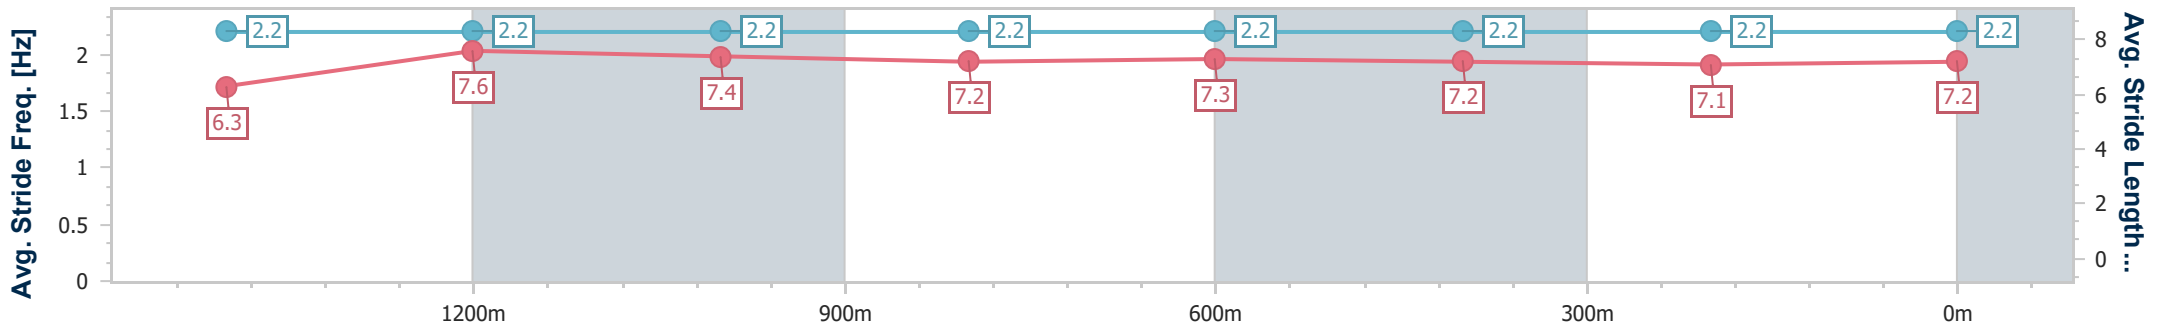

- [] Ranking at each section and finish
- .-.- No data available at this section
- NA No data available

Horse/Jockey Name	Tea Leaves
Final Rank	5
Fastest Section Time (Section)	0:12.01 (1400m)
Top Speed [km/h] (Section)	64.6 (Overall)
Race State	Finished

Toowoomba QLD Professional
 Race 5: TOOWOOMBA TRUCK SPARES BENCHMARK 62
 Handicap - 1625m
 06 July 2024 - 19:16

Track Rating: Soft 5 , Weather: Fine, Rail Position: +5m Entire

Section	Overall	1400m	1200m	1000m	800m	600m	400m	200m
Section Times	1:44.19 [5] (0:16.69)	1:27.50 [5] (0:12.01)	1:15.49 [6] (0:12.30)	1:03.19 [5] (0:12.76)	0:50.43 [6] (0:12.40)	0:38.03 [6] (0:12.69)	0:25.34 [6] (0:12.84)	0:12.50 [6] (0:12.50)
Average Speed [km/h]	48.5	60.2	58.6	56.6	58.3	56.8	55.8	57.4
Top Speed [km/h]	64.6	62.7	59.8	58.6	59.1	59.1	57.4	58.5
Avg. Dist. to Rail [m]	2.9	0.8	1.1	0.3	1.2	0.6	2.0	2.3
Avg. Stride Freq. [Hz]	2.2	2.2	2.2	2.2	2.2	2.2	2.2	2.2
Avg. Stride Length [m]	6.3	7.6	7.4	7.2	7.3	7.2	7.1	7.2