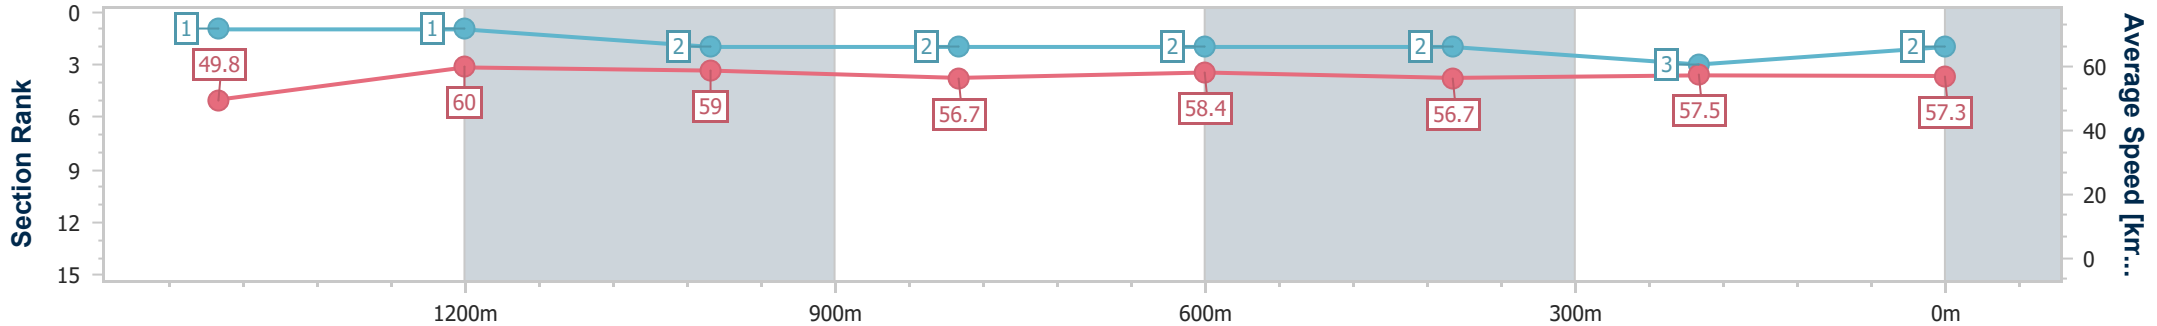

Horse/Jockey Name	Sukhbir
Final Rank	2
Fastest Section Time (Section)	0:11.99 (1400m)
Top Speed [km/h] (Section)	64.9 (Overall)
Race State	Finished

Toowoomba QLD Professional
Race 5: TOOWOOMBA TRUCK SPARES BENCHMARK 62
Handicap - 1625m
06 July 2024 - 19:16

Track Rating: Soft 5 , Weather: Fine, Rail Position: +5m Entire

Section	Overall	1400m	1200m	1000m	800m	600m	400m	200m
Section Times	1:43.63 [2] (0:16.26)	1:27.37 [1] (0:11.99)	1:15.38 [1] (0:12.23)	1:03.15 [2] (0:12.74)	0:50.41 [2] (0:12.43)	0:37.98 [2] (0:12.78)	0:25.20 [2] (0:12.61)	0:12.59 [3] (0:12.59)
Average Speed [km/h]	49.8	60.0	59.0	56.7	58.4	56.7	57.5	57.3
Top Speed [km/h]	64.9	64.8	59.9	58.1	59.2	58.1	58.7	58.4
Avg. Dist. to Rail [m]	3.7	1.0	1.7	0.8	1.8	1.5	1.8	1.4
Avg. Stride Freq. [Hz]	2.3	2.3	2.3	2.2	2.3	2.3	2.4	2.3
Avg. Stride Length [m]	6.1	7.3	7.2	7.0	7.1	6.9	6.8	6.9

- [ ] Ranking at each section and finish
- -.-.-.- No data available at this section
- NA No data available