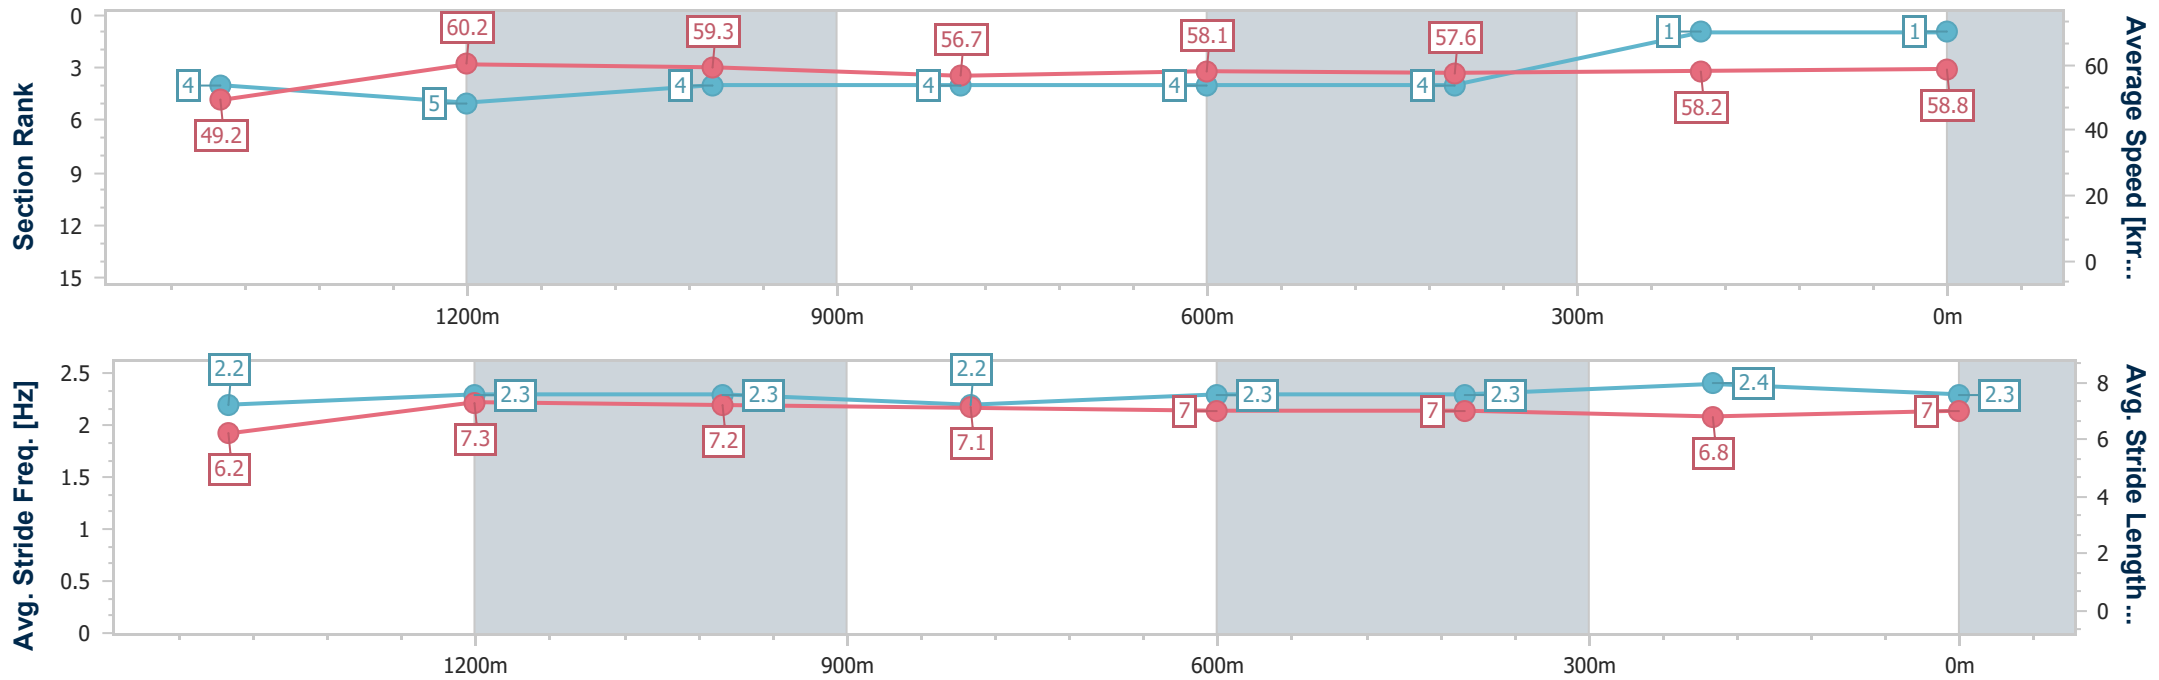

Toowoomba QLD Professional
 Race 5: TOOWOOMBA TRUCK SPARES BENCHMARK 62
 Handicap - 1625m
 06 July 2024 - 19:16

Track Rating: Soft 5 , Weather: Fine, Rail Position: +5m Entire

Section	Overall	1400m	1200m	1000m	800m	600m	400m	200m
Section Times	1:43.11 [1] (0:16.52)	1:26.59 [4] (0:12.12)	1:14.47 [5] (0:12.21)	1:02.26 [4] (0:12.75)	0:49.51 [4] (0:12.39)	0:37.12 [4] (0:12.55)	0:24.57 [4] (0:12.34)	0:12.23 [1] (0:12.23)
Average Speed [km/h]	49.2	60.2	59.3	56.7	58.1	57.6	58.2	58.8
Top Speed [km/h]	63.2	62.2	60.4	58.1	59.0	59.0	60.1	60.4
Avg. Dist. to Rail [m]	5.0	2.7	2.3	1.2	1.1	0.5	0.4	1.9
Avg. Stride Freq. [Hz]	2.2	2.3	2.3	2.2	2.3	2.3	2.4	2.3
Avg. Stride Length [m]	6.2	7.3	7.2	7.1	7.0	7.0	6.8	7.0