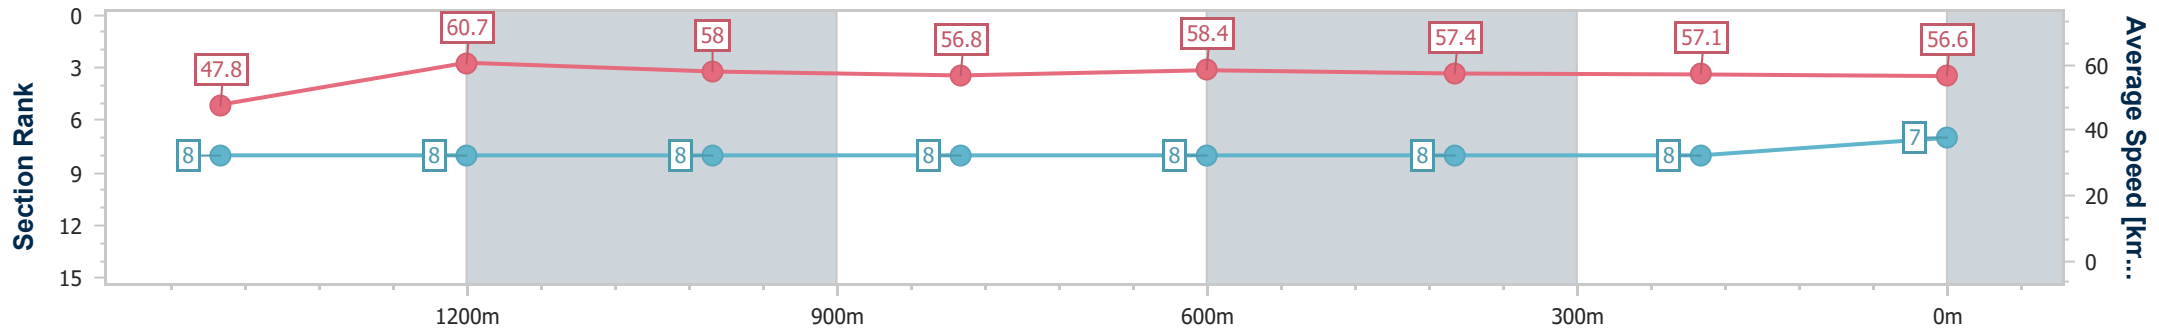

Toowoomba QLD Professional
 Race 5: TOOWOOMBA TRUCK SPARES BENCHMARK 62
 Handicap - 1625m
 06 July 2024 - 19:16

Track Rating: Soft 5 , Weather: Fine, Rail Position: +5m Entire

Section	Overall	1400m	1200m	1000m	800m	600m	400m	200m
Section Times	1:44.40 [6] (0:16.49)	1:27.91 [3] (0:12.05)	1:15.86 [4] (0:12.47)	1:03.39 [6] (0:12.71)	0:50.68 [5] (0:12.29)	0:38.39 [5] (0:12.61)	0:25.78 [5] (0:12.91)	0:12.87 [4] (0:12.87)
Average Speed [km/h]	49.3	60.6	57.7	57.3	59.0	57.9	56.3	56.0
Top Speed [km/h]	64.5	62.4	59.1	59.3	60.2	60.1	57.9	57.2
Avg. Dist. to Rail [m]	5.5	2.4	3.4	2.3	2.4	2.8	3.1	0.9
Avg. Stride Freq. [Hz]	2.4	2.6	2.5	2.5	2.5	2.5	2.5	2.5
Avg. Stride Length [m]	5.8	6.5	6.4	6.4	6.5	6.3	6.3	6.2

- [] Ranking at each section and finish
- .-.- No data available at this section
- NA No data available

Horse/Jockey Name	Union Spirit
Final Rank	7
Fastest Section Time (Section)	0:12.10 (1400m)
Top Speed [km/h] (Section)	63.7 (Overall)
Race State	Finished

Toowoomba QLD Professional
 Race 5: TOOWOOMBA TRUCK SPARES BENCHMARK 62
 Handicap - 1625m
 06 July 2024 - 19:16

Track Rating: Soft 5 , Weather: Fine, Rail Position: +5m Entire

Section	Overall	1400m	1200m	1000m	800m	600m	400m	200m
Section Times	1:44.46 [7] (0:16.93)	1:27.53 [8] (0:12.10)	1:15.43 [8] (0:12.44)	1:02.99 [8] (0:12.64)	0:50.35 [8] (0:12.47)	0:37.88 [8] (0:12.55)	0:25.33 [8] (0:12.62)	0:12.71 [8] (0:12.71)
Average Speed [km/h]	47.8	60.7	58.0	56.8	58.4	57.4	57.1	56.6
Top Speed [km/h]	63.7	62.9	59.4	58.9	59.0	58.7	57.6	57.1
Avg. Dist. to Rail [m]	4.5	2.9	1.9	0.9	2.1	0.7	0.2	0.6
Avg. Stride Freq. [Hz]	2.1	2.3	2.3	2.3	2.3	2.3	2.3	2.3
Avg. Stride Length [m]	6.3	7.3	7.1	7.0	7.2	6.9	6.9	6.9