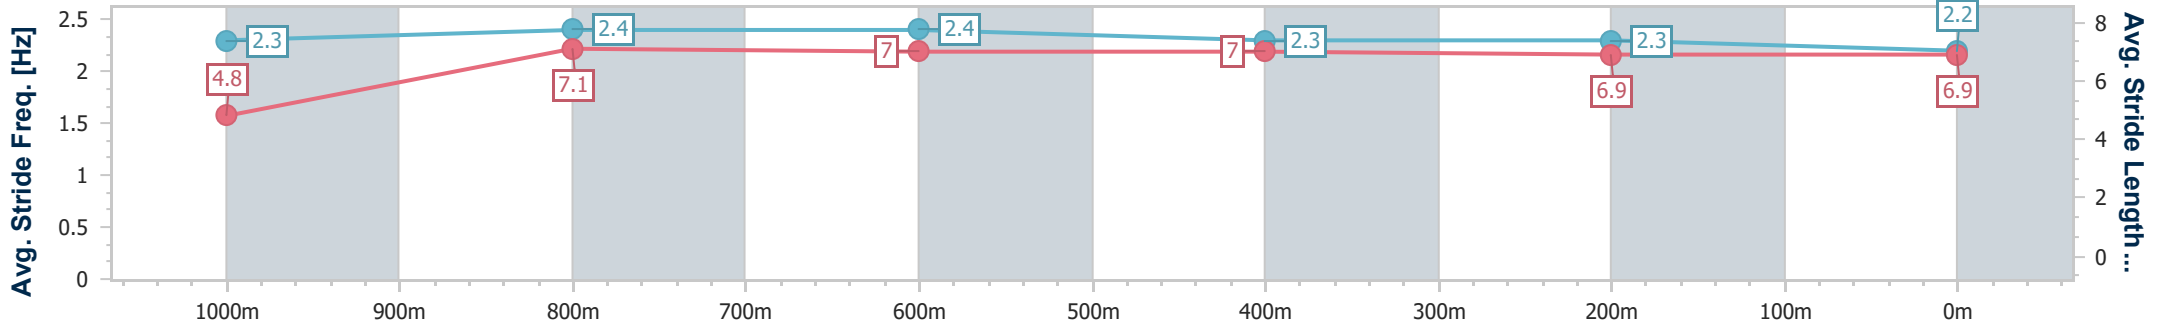

Toowoomba QLD Professional
 Race 6: PRYDE'S EASIFEED QTIS Three-Year-Old Maiden Plate
 - 1100m

06 July 2024 - 19:49

Track Rating: Soft 5 , Weather: Fine, Rail Position: +5m Entire

Section	Overall	1000m	800m	600m	400m	200m
Section Times	1:10.44 [5] (0:09.24)	1:01.20 [5] (0:11.77)	0:49.43 [5] (0:12.07)	0:37.36 [5] (0:12.07)	0:25.29 [2] (0:12.40)	0:12.89 [5] (0:12.89)
Average Speed [km/h]	38.9	61.5	59.7	60.2	58.3	55.8
Top Speed [km/h]	60.0	62.4	60.8	61.2	60.2	57.9
Avg. Dist. to Rail [m]	7.6	1.5	1.0	1.3	1.0	0.3
Avg. Stride Freq. [Hz]	2.4	2.5	2.4	2.5	2.5	2.4
Avg. Stride Length [m]	4.6	6.9	6.7	6.8	6.6	6.4

- [] Ranking at each section and finish
- .-.- No data available at this section
- NA No data available

Horse/Jockey Name	Lemon Supreme
Final Rank	6
Fastest Section Time (Section)	0:09.12 (Overall)
Top Speed [km/h] (Section)	65.4 (1000m)
Race State	Finished

Toowoomba QLD Professional
Race 6: PRYDE'S EASIFEED QTIS Three-Year-Old Maiden Plate - 1100m

06 July 2024 - 19:49

Track Rating: Soft 5 , Weather: Fine, Rail Position: +5m Entire

Section	Overall	1000m	800m	600m	400m	200m
Section Times	1:10.84 [6] (0:09.12)	1:01.72 [4] (0:11.58)	0:50.14 [2] (0:12.14)	0:38.00 [3] (0:12.47)	0:25.53 [5] (0:12.61)	0:12.92 [6] (0:12.92)
Average Speed [km/h]	39.5	62.5	59.6	57.6	56.9	55.6
Top Speed [km/h]	63.1	65.4	61.0	59.4	58.0	57.3
Avg. Dist. to Rail [m]	4.1	0.9	1.5	0.9	1.5	2.0
Avg. Stride Freq. [Hz]	2.3	2.4	2.4	2.3	2.3	2.2
Avg. Stride Length [m]	4.8	7.1	7.0	7.0	6.9	6.9

- [] Ranking at each section and finish
- .-.- No data available at this section
- NA No data available