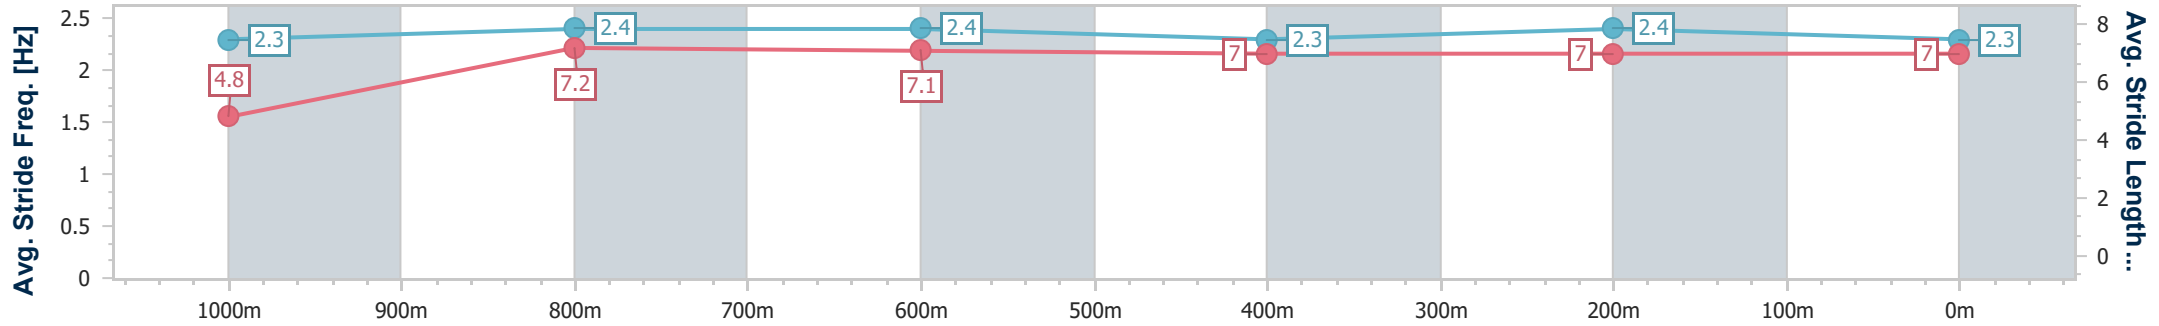

Toowoomba QLD Professional
Race 6: PRYDE'S EASIFEED QTIS Three-Year-Old Maiden Plate - 1100m

06 July 2024 - 19:49

Track Rating: Soft 5 , Weather: Fine, Rail Position: +5m Entire

Section	Overall	1000m	800m	600m	400m	200m
Section Times	1:09.04 [1] (0:08.84)	1:00.20 [1] (0:11.73)	0:48.47 [1] (0:11.94)	0:36.53 [1] (0:12.24)	0:24.29 [1] (0:11.91)	0:12.38 [1] (0:12.38)
Average Speed [km/h]	40.8	61.9	60.6	59.0	60.2	58.1
Top Speed [km/h]	62.8	63.5	62.3	60.0	61.2	59.6
Avg. Dist. to Rail [m]	7.6	2.8	1.9	0.6	0.6	0.2
Avg. Stride Freq. [Hz]	2.3	2.4	2.4	2.3	2.4	2.3
Avg. Stride Length [m]	4.8	7.2	7.1	7.0	7.0	7.0