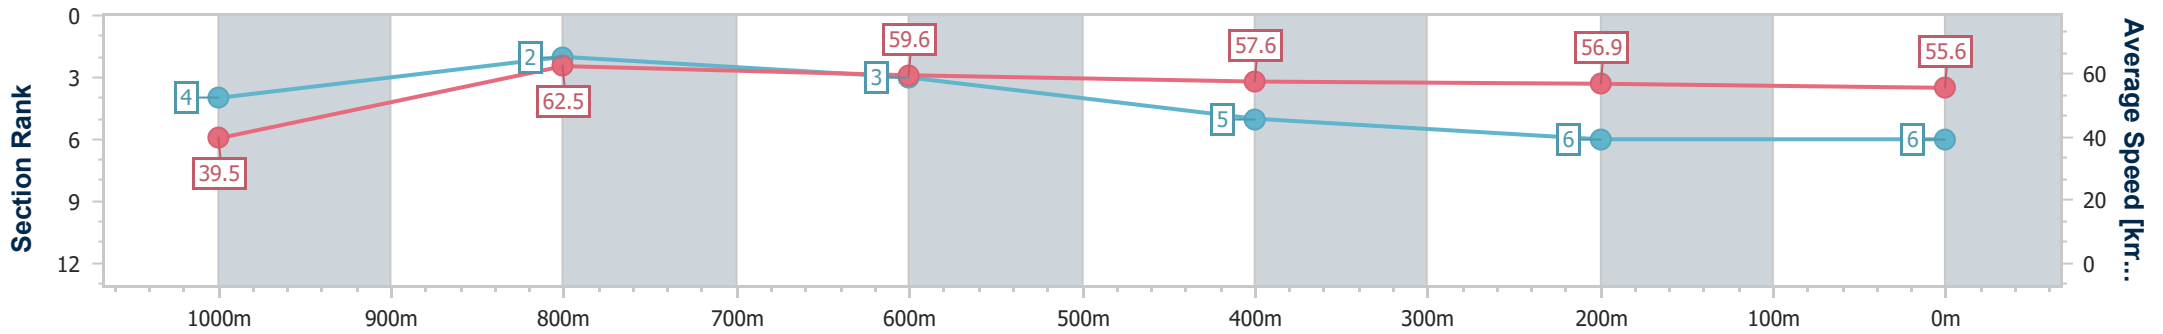

- [] Ranking at each section and finish
- .-.- No data available at this section
- NA No data available

Horse/Jockey Name	Lemon Supreme
Final Rank	6
Fastest Section Time (Section)	0:09.12 (Overall)
Top Speed [km/h] (Section)	65.4 (1000m)
Race State	Finished

Toowoomba QLD Professional
Race 6: PRYDE'S EASIFEED QTIS Three-Year-Old Maiden Plate - 1100m

06 July 2024 - 19:49

Track Rating: Soft 5 , Weather: Fine, Rail Position: +5m Entire

Section	Overall	1000m	800m	600m	400m	200m
Section Times	1:10.84 [6] (0:09.12)	1:01.72 [4] (0:11.58)	0:50.14 [2] (0:12.14)	0:38.00 [3] (0:12.47)	0:25.53 [5] (0:12.61)	0:12.92 [6] (0:12.92)
Average Speed [km/h]	39.5	62.5	59.6	57.6	56.9	55.6
Top Speed [km/h]	63.1	65.4	61.0	59.4	58.0	57.3
Avg. Dist. to Rail [m]	4.1	0.9	1.5	0.9	1.5	2.0
Avg. Stride Freq. [Hz]	2.3	2.4	2.4	2.3	2.3	2.2
Avg. Stride Length [m]	4.8	7.1	7.0	7.0	6.9	6.9