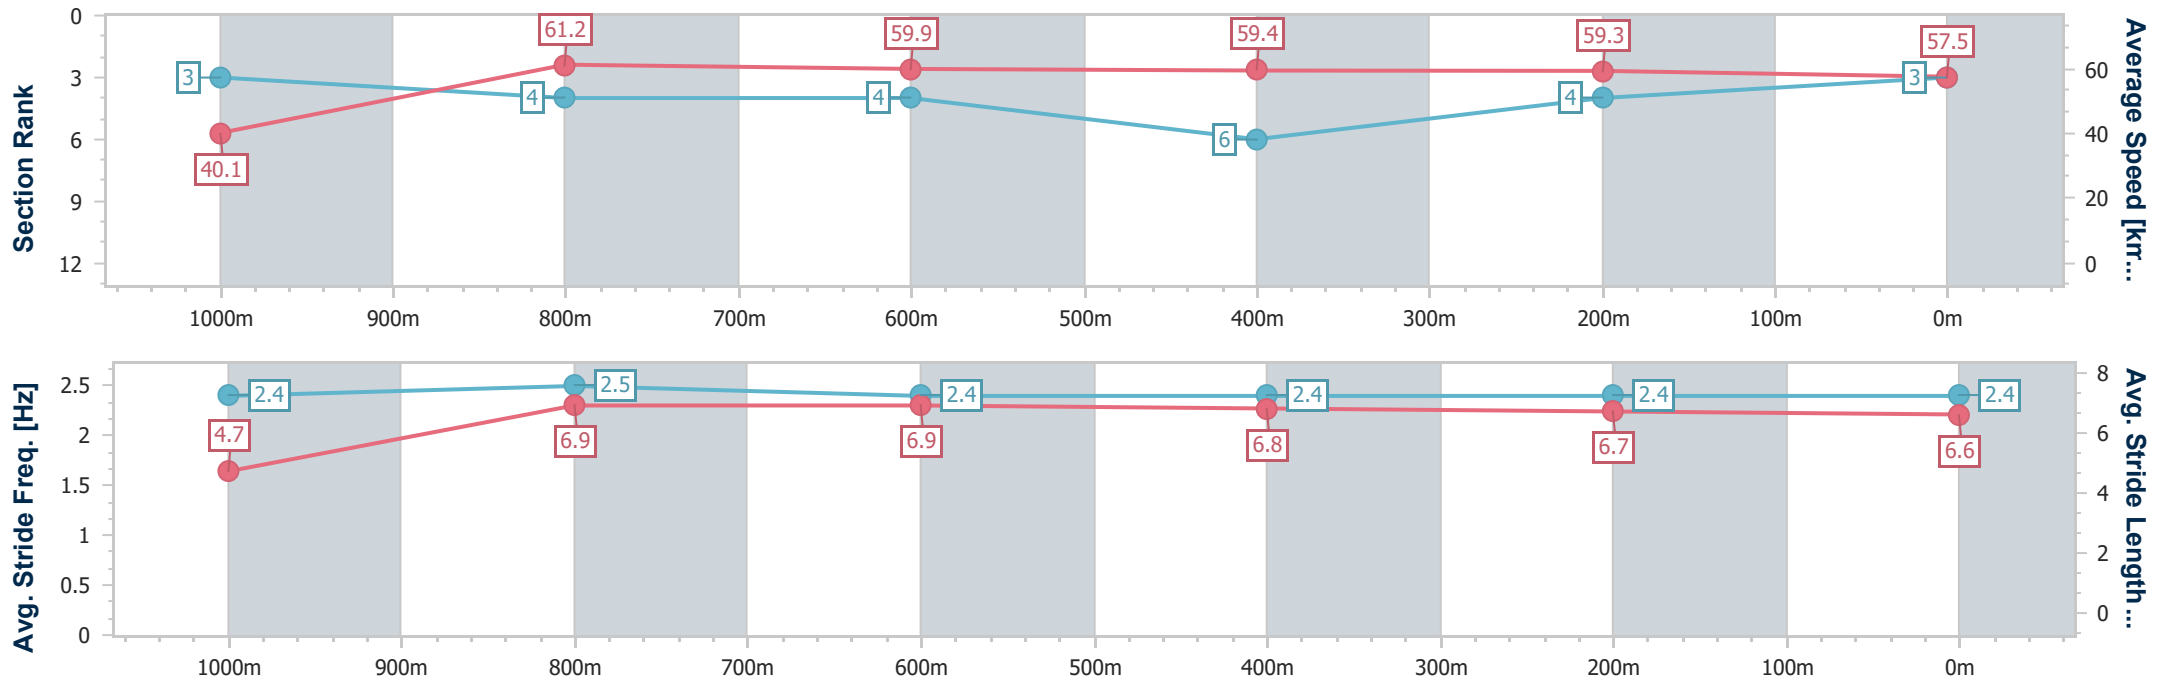

- [] Ranking at each section and finish
- .-.- No data available at this section
- NA No data available

Horse/Jockey Name	Aerial Arsenal
Final Rank	3
Fastest Section Time (Section)	0:09.05 (Overall)
Top Speed [km/h] (Section)	62.8 (1000m)
Race State	Finished

Toowoomba QLD Professional
Race 6: PRYDE'S EASIFEED QTIS Three-Year-Old Maiden Plate
- 1100m

06 July 2024 - 19:49

Track Rating: Soft 5 , Weather: Fine, Rail Position: +5m Entire

Section	Overall	1000m	800m	600m	400m	200m
Section Times	1:10.01 [3] (0:09.05)	1:00.96 [3] (0:11.88)	0:49.08 [4] (0:12.13)	0:36.95 [4] (0:12.26)	0:24.69 [6] (0:12.18)	0:12.51 [4]
Average Speed [km/h]	40.1	61.2	59.9	59.4	59.3	57.5
Top Speed [km/h]	61.6	62.8	61.6	60.7	60.6	58.3
Avg. Dist. to Rail [m]	5.6	3.1	2.9	2.1	0.5	0.5
Avg. Stride Freq. [Hz]	2.4	2.5	2.4	2.4	2.4	2.4
Avg. Stride Length [m]	4.7	6.9	6.9	6.8	6.7	6.6

- [] Ranking at each section and finish
- .-.- No data available at this section
- NA No data available

Horse/Jockey Name	Outta Beauty
Final Rank	4
Fastest Section Time (Section)	0:09.40 (Overall)
Top Speed [km/h] (Section)	62.8 (1000m)
Race State	Finished