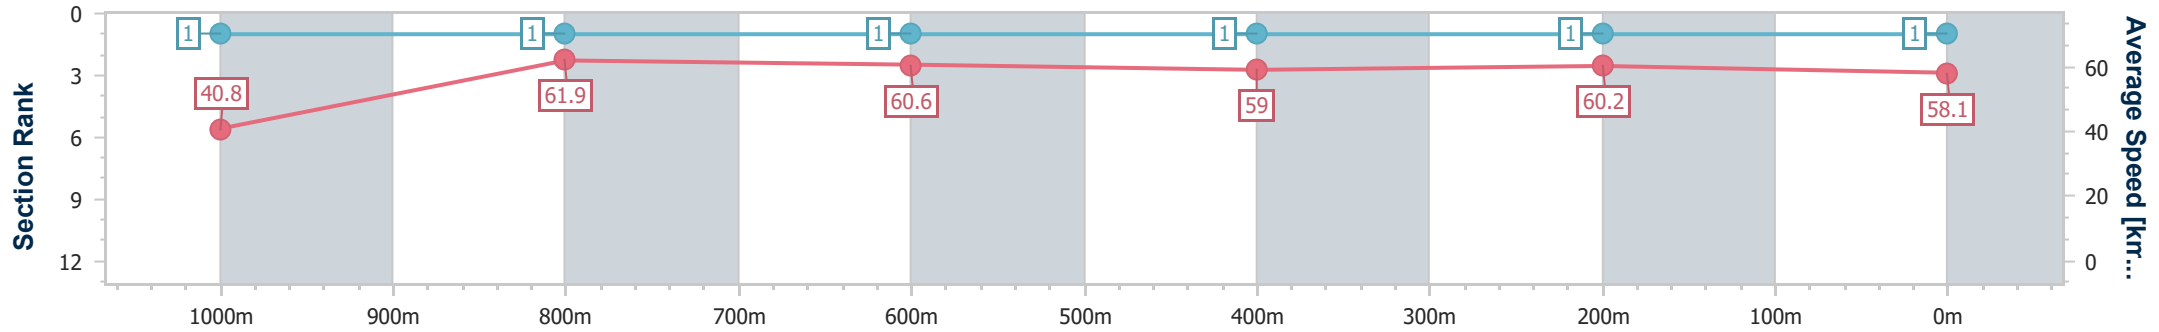

Toowoomba QLD Professional
Race 6: PRYDE'S EASIFEED QTIS Three-Year-Old Maiden Plate - 1100m

06 July 2024 - 19:49

Track Rating: Soft 5 , Weather: Fine, Rail Position: +5m Entire

Section	Overall	1000m	800m	600m	400m	200m
Section Times	1:09.04 [1] (0:08.84)	1:00.20 [1] (0:11.73)	0:48.47 [1] (0:11.94)	0:36.53 [1] (0:12.24)	0:24.29 [1] (0:11.91)	0:12.38 [1] (0:12.38)
Average Speed [km/h]	40.8	61.9	60.6	59.0	60.2	58.1
Top Speed [km/h]	62.8	63.5	62.3	60.0	61.2	59.6
Avg. Dist. to Rail [m]	7.6	2.8	1.9	0.6	0.6	0.2
Avg. Stride Freq. [Hz]	2.3	2.4	2.4	2.3	2.4	2.3
Avg. Stride Length [m]	4.8	7.2	7.1	7.0	7.0	7.0