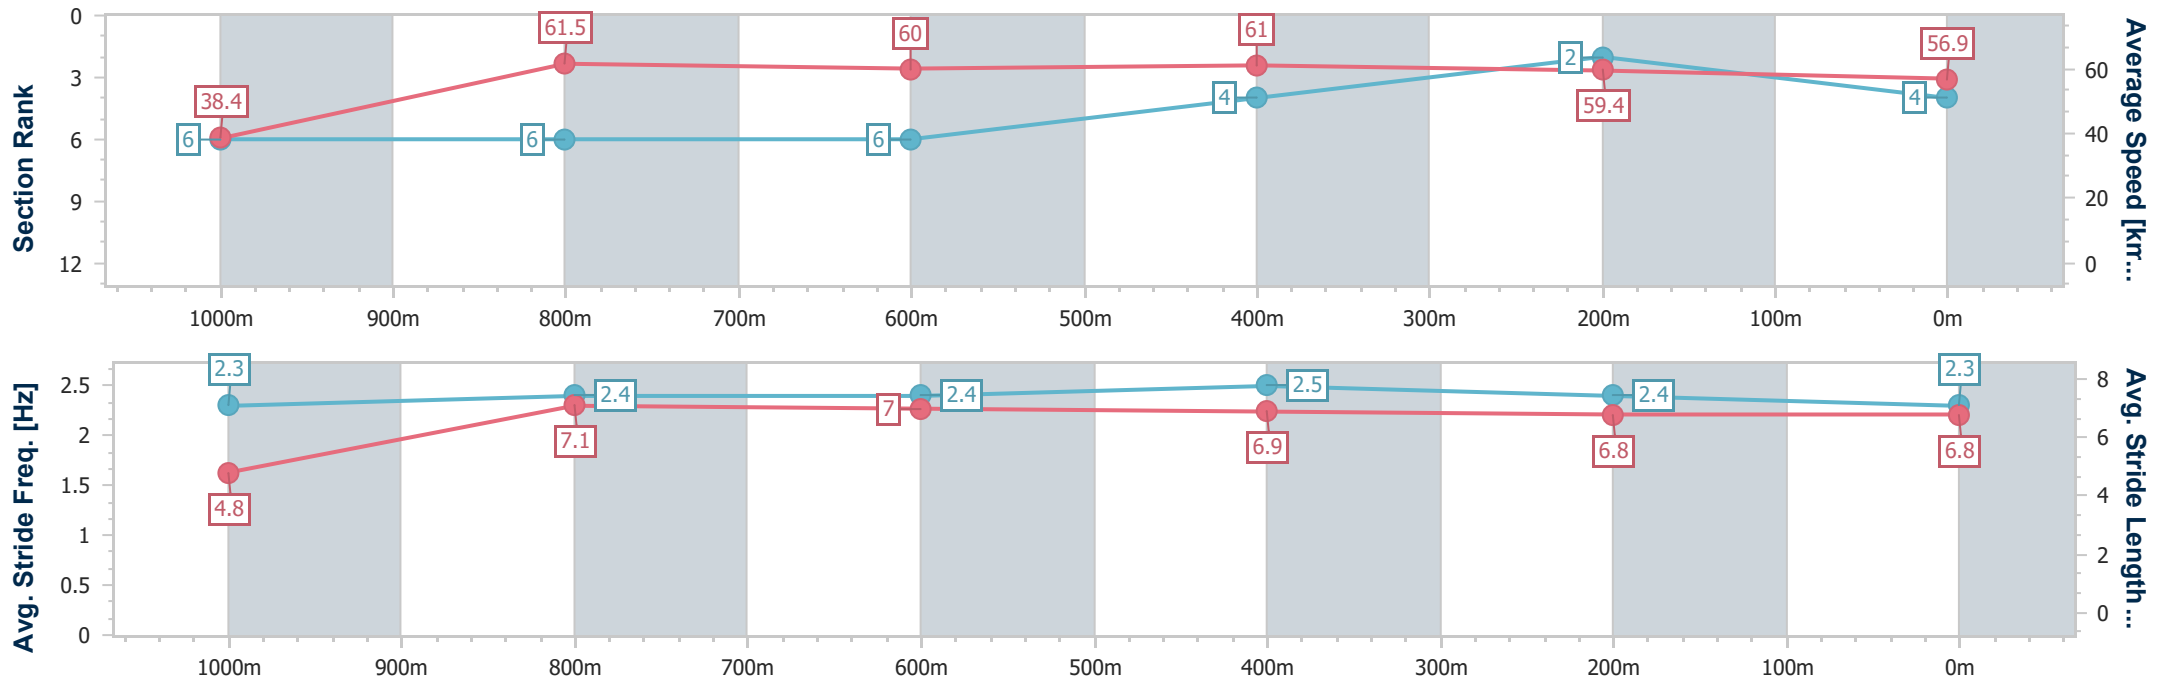

- [] Ranking at each section and finish
- .-.- No data available at this section
- NA No data available

Horse/Jockey Name	Outta Beauty
Final Rank	4
Fastest Section Time (Section)	0:09.40 (Overall)
Top Speed [km/h] (Section)	62.8 (1000m)
Race State	Finished

Toowoomba QLD Professional
Race 6: PRYDE'S EASIFEED QTIS Three-Year-Old Maiden Plate - 1100m

06 July 2024 - 19:49

Track Rating: Soft 5 , Weather: Fine, Rail Position: +5m Entire

Section	Overall	1000m	800m	600m	400m	200m
Section Times	1:10.01 [4] (0:09.40)	1:00.61 [6] (0:11.81)	0:48.80 [6] (0:12.04)	0:36.76 [6] (0:11.97)	0:24.79 [4] (0:12.14)	0:12.65 [2] (0:12.65)
Average Speed [km/h]	38.4	61.5	60.0	61.0	59.4	56.9
Top Speed [km/h]	60.3	62.8	61.3	61.4	61.3	58.5
Avg. Dist. to Rail [m]	7.6	2.9	2.2	2.2	1.6	3.3
Avg. Stride Freq. [Hz]	2.3	2.4	2.4	2.5	2.4	2.3
Avg. Stride Length [m]	4.8	7.1	7.0	6.9	6.8	6.8