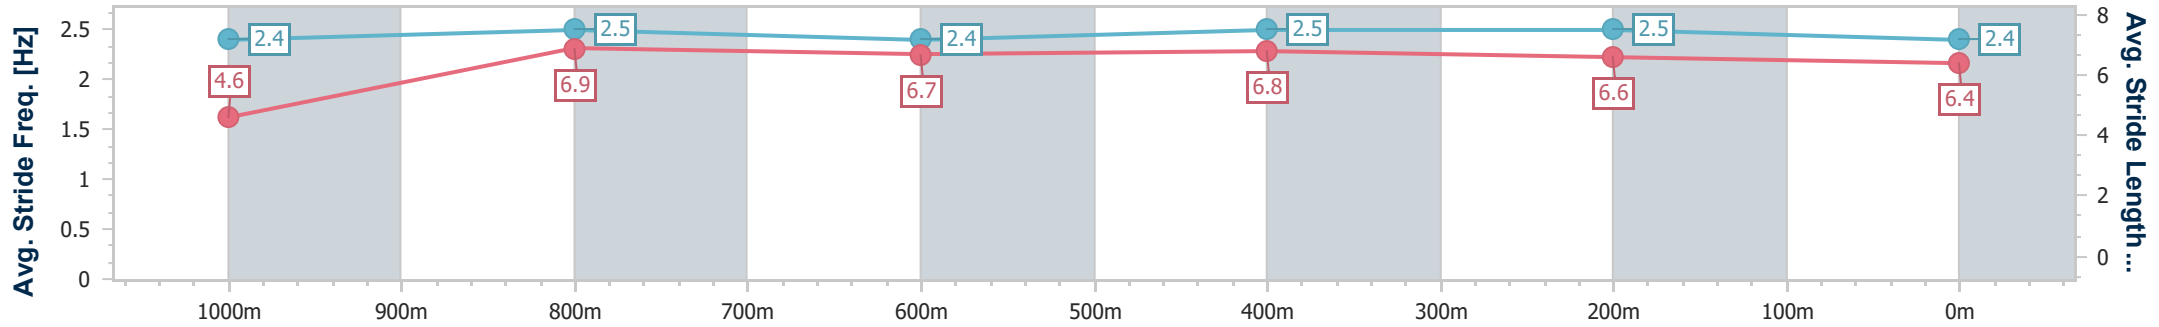

- [] Ranking at each section and finish
- .-.- No data available at this section
- NA No data available

Horse/Jockey Name	Love To All
Final Rank	5
Fastest Section Time (Section)	0:09.24 (Overall)
Top Speed [km/h] (Section)	62.4 (1000m)
Race State	Finished

Toowoomba QLD Professional
 Race 6: PRYDE'S EASIFEED QTIS Three-Year-Old Maiden Plate
 - 1100m

06 July 2024 - 19:49

Track Rating: Soft 5 , Weather: Fine, Rail Position: +5m Entire

Section	Overall	1000m	800m	600m	400m	200m
Section Times	1:10.44 [5] (0:09.24)	1:01.20 [5] (0:11.77)	0:49.43 [5] (0:12.07)	0:37.36 [5] (0:12.07)	0:25.29 [2] (0:12.40)	0:12.89 [5] (0:12.89)
Average Speed [km/h]	38.9	61.5	59.7	60.2	58.3	55.8
Top Speed [km/h]	60.0	62.4	60.8	61.2	60.2	57.9
Avg. Dist. to Rail [m]	7.6	1.5	1.0	1.3	1.0	0.3
Avg. Stride Freq. [Hz]	2.4	2.5	2.4	2.5	2.5	2.4
Avg. Stride Length [m]	4.6	6.9	6.7	6.8	6.6	6.4