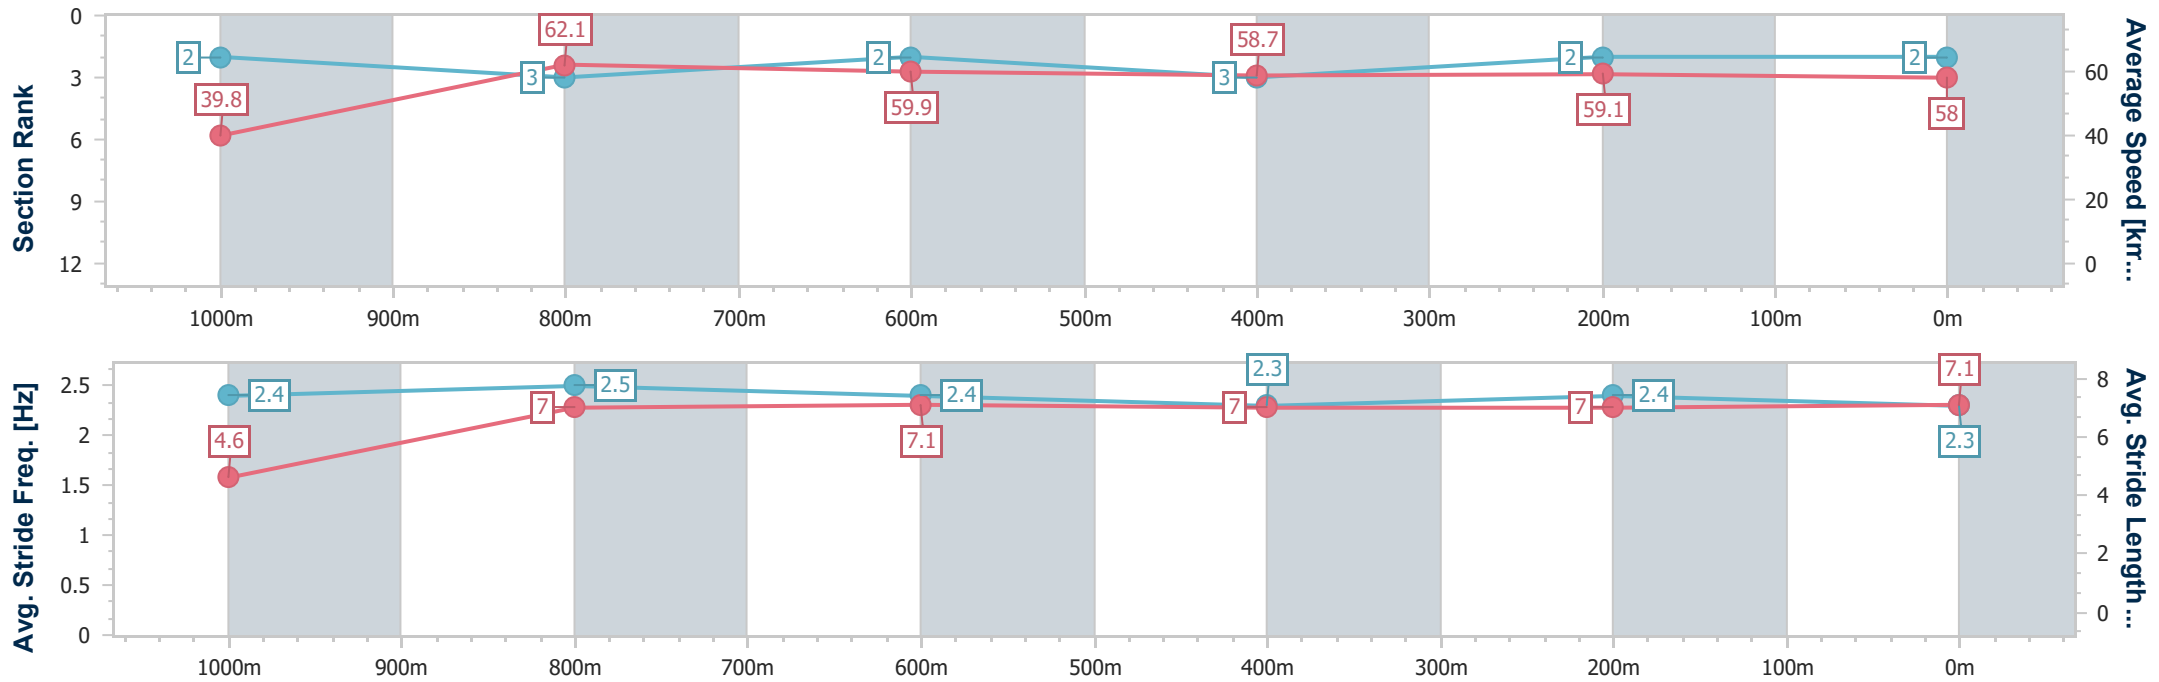

Horse/Jockey Name	Azuki
Final Rank	2
Fastest Section Time (Section)	0:09.05 (Overall)
Top Speed [km/h] (Section)	63.9 (1000m)
Race State	Finished

Toowoomba QLD Professional
Race 6: PRYDE'S EASIFEED QTIS Three-Year-Old Maiden Plate - 1100m

06 July 2024 - 19:49

Track Rating: Soft 5 , Weather: Fine, Rail Position: +5m Entire

Section	Overall	1000m	800m	600m	400m	200m
Section Times	1:09.84 [2] (0:09.05)	1:00.79 [2] (0:11.69)	0:49.10 [3] (0:12.09)	0:37.01 [2] (0:12.33)	0:24.68 [3] (0:12.20)	0:12.48 [2] (0:12.48)
Average Speed [km/h]	39.8	62.1	59.9	58.7	59.1	58.0
Top Speed [km/h]	61.5	63.9	61.4	60.8	60.1	59.3
Avg. Dist. to Rail [m]	5.7	2.3	2.2	1.7	0.5	1.0
Avg. Stride Freq. [Hz]	2.4	2.5	2.4	2.3	2.4	2.3
Avg. Stride Length [m]	4.6	7.0	7.1	7.0	7.0	7.1

- [ ] Ranking at each section and finish
- -.-.- No data available at this section
- NA No data available