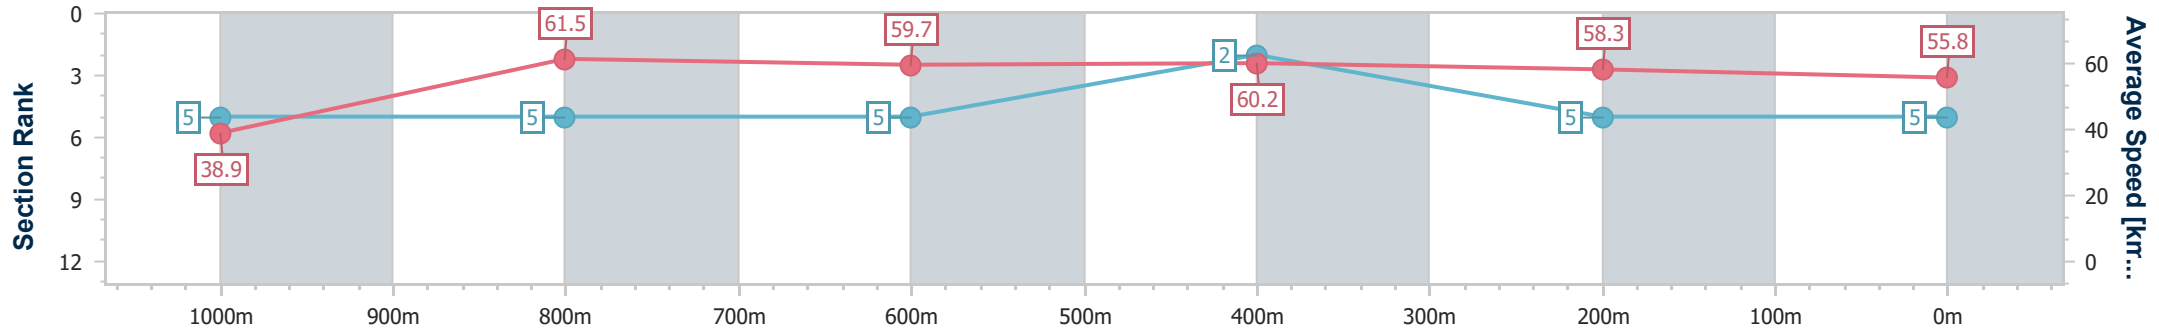

Horse/Jockey Name	Love To All
Final Rank	5
Fastest Section Time (Section)	0:09.24 (Overall)
Top Speed [km/h] (Section)	62.4 (1000m)
Race State	Finished

Toowoomba QLD Professional
Race 6: PRYDE'S EASIFEED QTIS Three-Year-Old Maiden Plate
- 1100m

06 July 2024 - 19:49

Track Rating: Soft 5 , Weather: Fine, Rail Position: +5m Entire

Section	Overall	1000m	800m	600m	400m	200m
Section Times	1:10.44 [5] (0:09.24)	1:01.20 [5] (0:11.77)	0:49.43 [5] (0:12.07)	0:37.36 [5] (0:12.07)	0:25.29 [2] (0:12.40)	0:12.89 [5] (0:12.89)
Average Speed [km/h]	38.9	61.5	59.7	60.2	58.3	55.8
Top Speed [km/h]	60.0	62.4	60.8	61.2	60.2	57.9
Avg. Dist. to Rail [m]	7.6	1.5	1.0	1.3	1.0	0.3
Avg. Stride Freq. [Hz]	2.4	2.5	2.4	2.5	2.5	2.4
Avg. Stride Length [m]	4.6	6.9	6.7	6.8	6.6	6.4

- [ ] Ranking at each section and finish
- -.-.- No data available at this section
- NA No data available