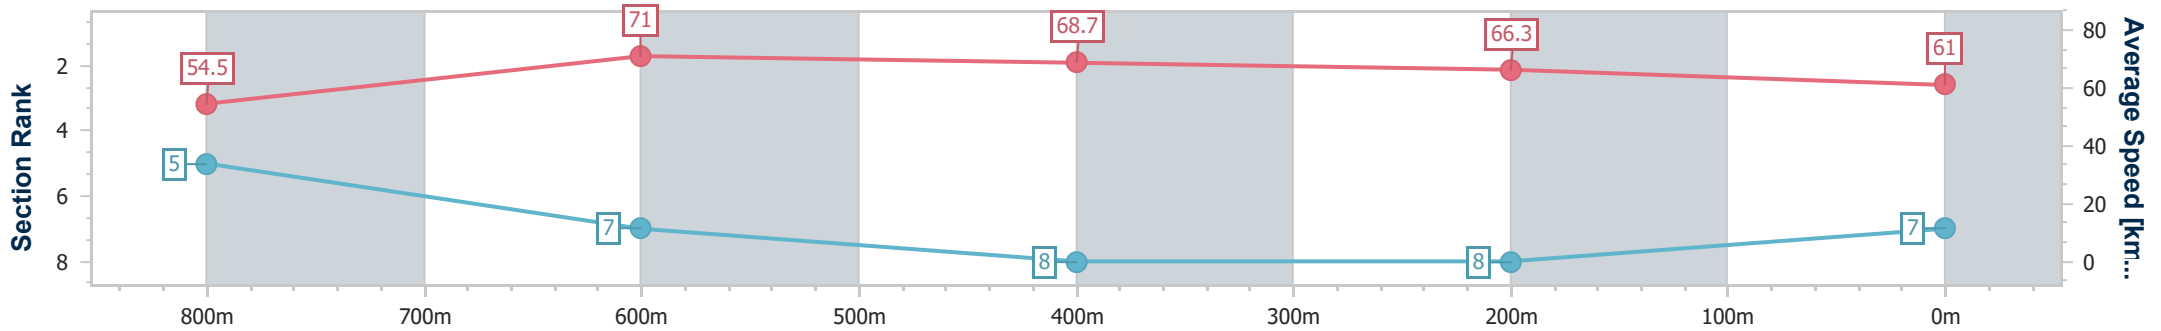

- [] Ranking at each section and finish
- .-.- No data available at this section
- NA No data available

Horse/Jockey Name	Prime Ruler
Final Rank	7
Fastest Section Time (Section)	0:10.23 (800m)
Top Speed [km/h] (Section)	71.4 (800m)
Race State	Finished

Townsville QLD Professional
Race 4: GREAT NORTHERN BREWING CO. OPEN Handicap - 1000m

07 July 2024 - 13:29
Track Rating: Soft 5, Weather: Fine, Rail Position: +8m 1000m-
W/Post; +3.5m Remainder

Section	Overall	800m	600m	400m	200m
Section Times	0:56.84 [7] (0:13.22)	0:43.62 [5] (0:10.23)	0:33.39 [7] (0:10.62)	0:22.77 [8] (0:10.96)	0:11.81 [8] (0:11.81)
Average Speed [km/h]	54.5	71.0	68.7	66.3	61.0
Top Speed [km/h]	71.1	71.4	70.9	68.3	65.0
Avg. Dist. to Rail [m]	4.0	2.2	2.8	7.3	9.8
Avg. Stride Freq. [Hz]	2.4	2.5	2.4	2.4	2.3
Avg. Stride Length [m]	6.4	8.0	7.8	7.8	7.2