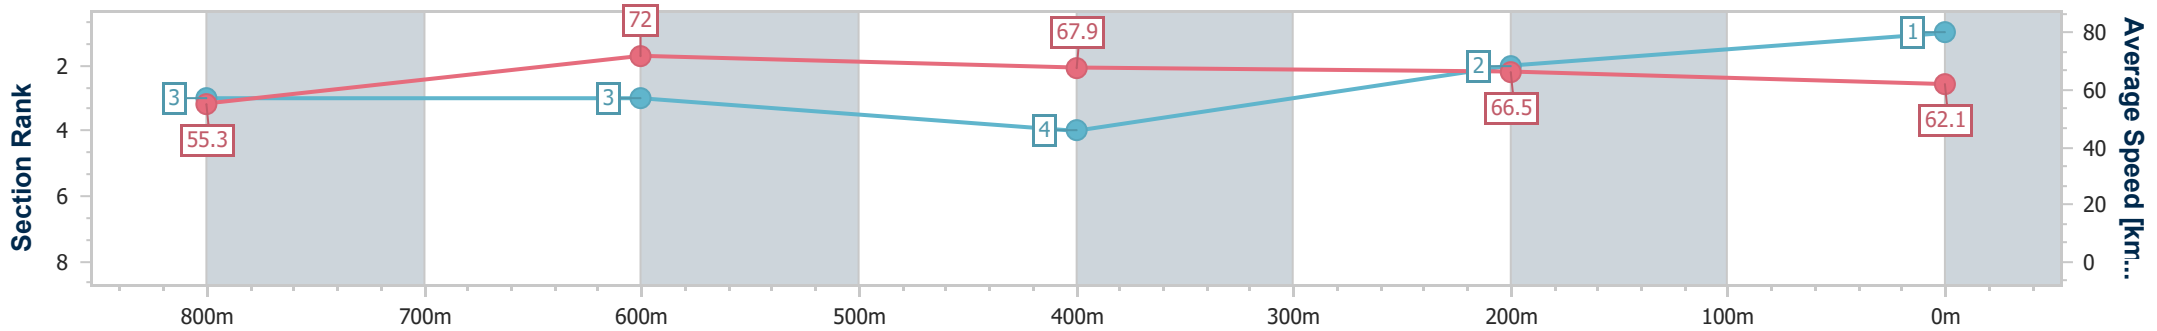

07 July 2024 - 13:29
Track Rating: Soft 5, Weather: Fine, Rail Position: +8m 1000m-
W/Post; +3.5m Remainder

Section	Overall	800m	600m	400m	200m
Section Times	0:56.30 [1] (0:13.04)	0:43.26 [3] (0:10.09)	0:33.17 [3] (0:10.68)	0:22.49 [4] (0:10.90)	0:11.59 [2] (0:11.59)
Average Speed [km/h]	55.3	72.0	67.9	66.5	62.1
Top Speed [km/h]	72.3	72.6	71.3	67.8	65.6
Avg. Dist. to Rail [m]	2.8	1.9	1.7	4.8	5.2
Avg. Stride Freq. [Hz]	2.4	2.5	2.4	2.4	2.3
Avg. Stride Length [m]	6.4	8.1	8.0	7.7	7.5