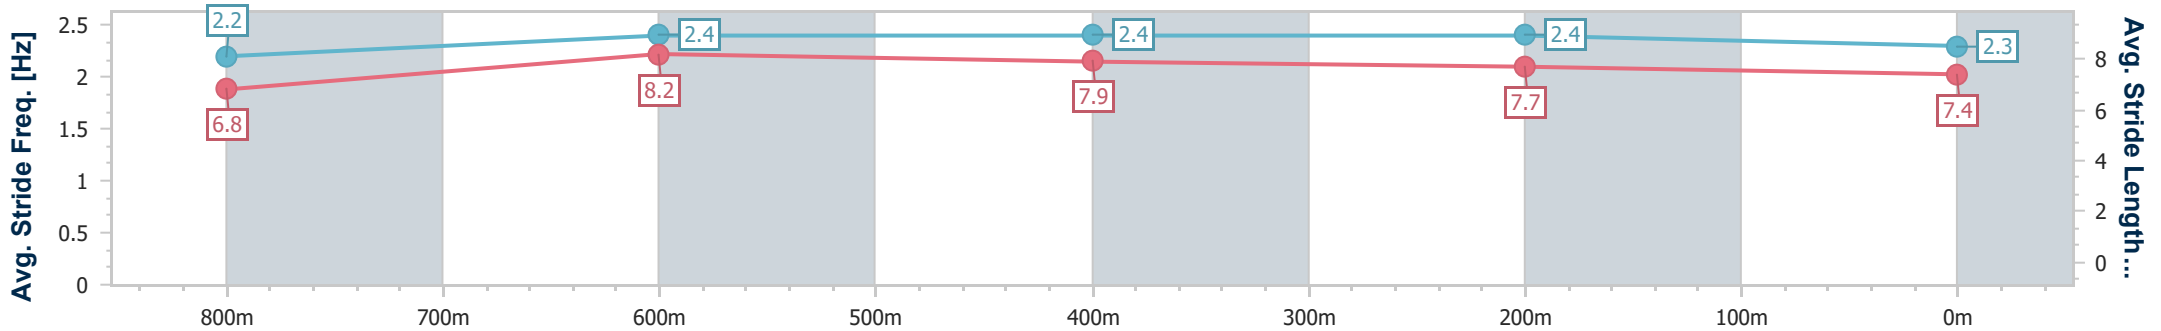

- [] Ranking at each section and finish
- .-.- No data available at this section
- NA No data available

Horse/Jockey Name	Focus
Final Rank	6
Fastest Section Time (Section)	0:10.21 (800m)
Top Speed [km/h] (Section)	72.6 (800m)
Race State	Finished

Townsville QLD Professional
Race 4: GREAT NORTHERN BREWING CO. OPEN Handicap - 1000m

07 July 2024 - 13:29
Track Rating: Soft 5, Weather: Fine, Rail Position: +8m 1000m-
W/Post; +3.5m Remainder

Section	Overall	800m	600m	400m	200m
Section Times	0:56.74 [6] (0:13.24)	0:43.50 [6] (0:10.21)	0:33.29 [6] (0:10.47)	0:22.82 [6] (0:10.94)	0:11.88 [6] (0:11.88)
Average Speed [km/h]	54.4	72.0	70.3	66.8	60.7
Top Speed [km/h]	71.9	72.6	72.6	69.1	64.4
Avg. Dist. to Rail [m]	7.4	4.6	5.0	9.7	11.3
Avg. Stride Freq. [Hz]	2.2	2.4	2.4	2.4	2.3
Avg. Stride Length [m]	6.8	8.2	7.9	7.7	7.4