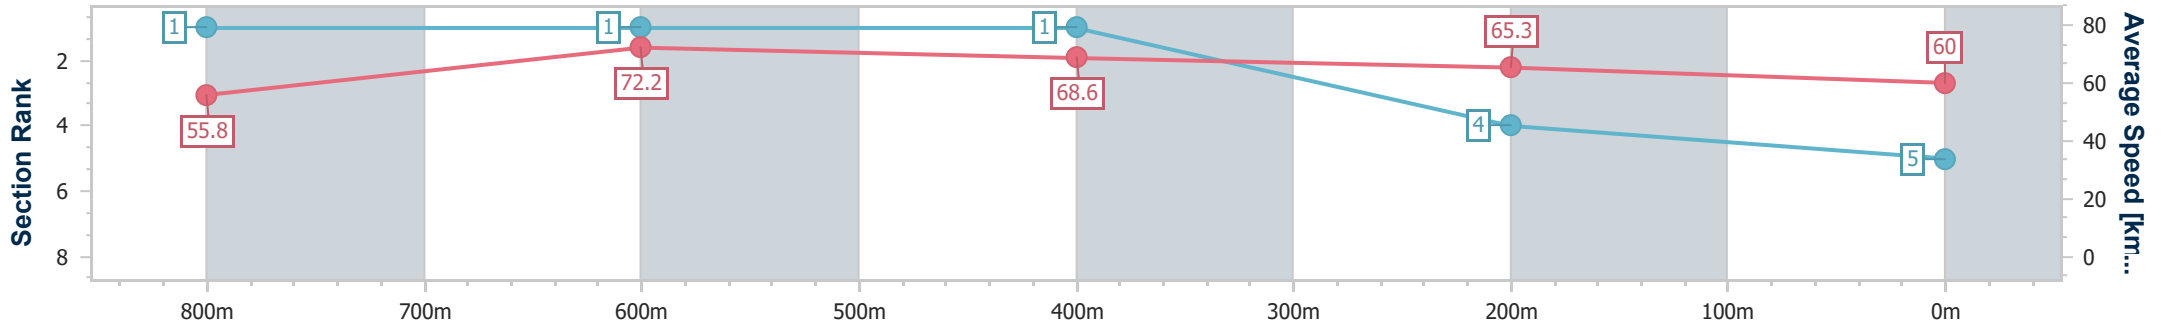

Horse/Jockey Name	Circularity
Final Rank	5
Fastest Section Time (Section)	0:10.07 (800m)
Top Speed [km/h] (Section)	71.4 (600m)
Race State	Finished

Townsville QLD Professional
Race 4: GREAT NORTHERN BREWING CO. OPEN Handicap - 1000m

07 July 2024 - 13:29

Track Rating: Soft 5, Weather: Fine, Rail Position: +8m 1000m-
W/Post; +3.5m Remainder

Section	Overall	800m	600m	400m	200m
Section Times	0:56.74 [5] (0:12.91)	0:43.83 [1] (0:10.07)	0:33.76 [1] (0:10.65)	0:23.11 [1] (0:11.12)	0:11.99 [4] (0:11.99)
Average Speed [km/h]	55.8	72.2	68.6	65.3	60.0
Top Speed [km/h]	69.1	69.5	71.4	66.9	63.2
Avg. Dist. to Rail [m]	5.6	2.5	2.9	4.6	4.7
Avg. Stride Freq. [Hz]	2.3	2.5	2.5	2.4	2.3
Avg. Stride Length [m]	6.7	7.9	7.8	7.5	7.3

- [ ] Ranking at each section and finish
- -.-.- No data available at this section
- NA No data available