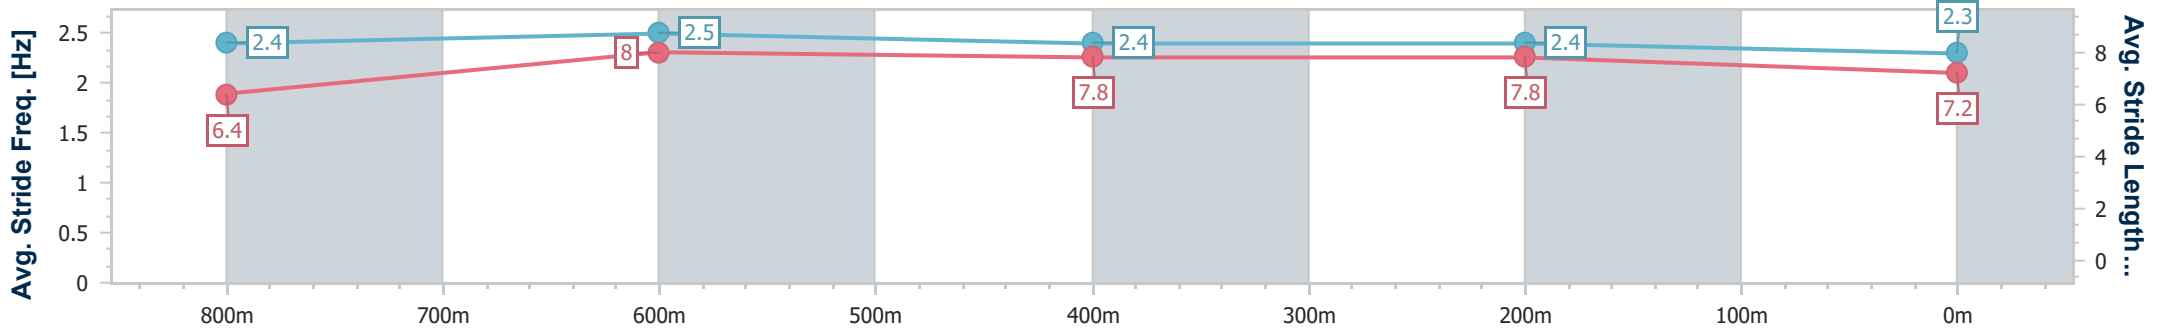

- [] Ranking at each section and finish
- .-.- No data available at this section
- NA No data available

Horse/Jockey Name	Prime Ruler
Final Rank	7
Fastest Section Time (Section)	0:10.23 (800m)
Top Speed [km/h] (Section)	71.4 (800m)
Race State	Finished

Townsville QLD Professional
Race 4: GREAT NORTHERN BREWING CO. OPEN Handicap - 1000m

07 July 2024 - 13:29
Track Rating: Soft 5, Weather: Fine, Rail Position: +8m 1000m-
W/Post; +3.5m Remainder

Section	Overall	800m	600m	400m	200m
Section Times	0:56.84 [7] (0:13.22)	0:43.62 [5] (0:10.23)	0:33.39 [7] (0:10.62)	0:22.77 [8] (0:10.96)	0:11.81 [8] (0:11.81)
Average Speed [km/h]	54.5	71.0	68.7	66.3	61.0
Top Speed [km/h]	71.1	71.4	70.9	68.3	65.0
Avg. Dist. to Rail [m]	4.0	2.2	2.8	7.3	9.8
Avg. Stride Freq. [Hz]	2.4	2.5	2.4	2.4	2.3
Avg. Stride Length [m]	6.4	8.0	7.8	7.8	7.2