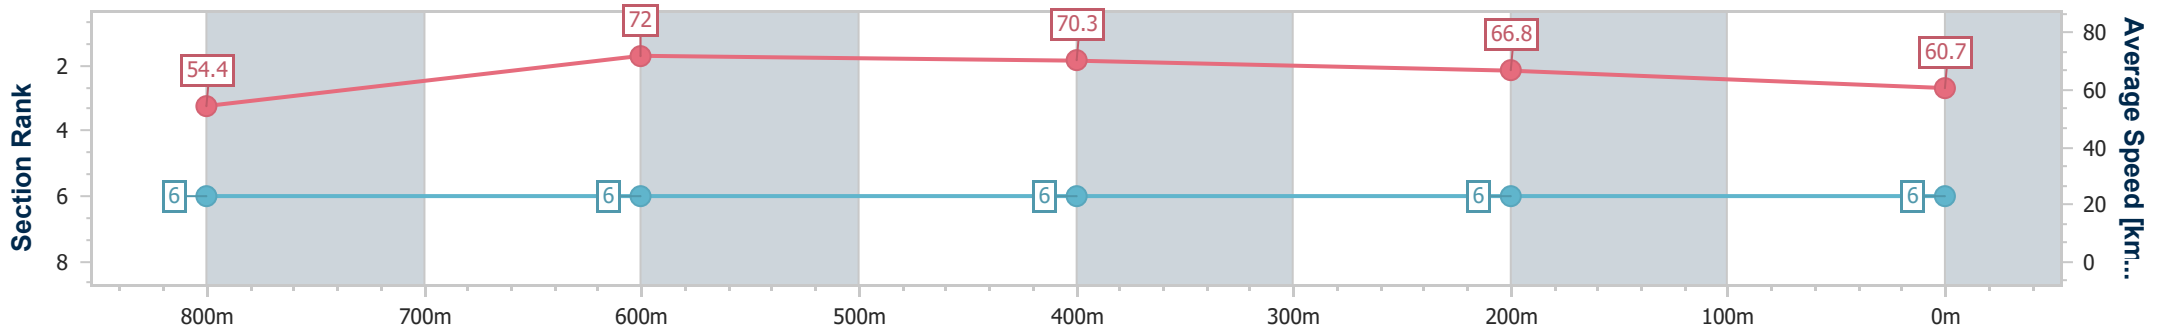

- [] Ranking at each section and finish
- .-.- No data available at this section
- NA No data available

Horse/Jockey Name	Focus
Final Rank	6
Fastest Section Time (Section)	0:10.21 (800m)
Top Speed [km/h] (Section)	72.6 (800m)
Race State	Finished

Townsville QLD Professional
Race 4: GREAT NORTHERN BREWING CO. OPEN Handicap - 1000m

07 July 2024 - 13:29
Track Rating: Soft 5, Weather: Fine, Rail Position: +8m 1000m-
W/Post; +3.5m Remainder

Section	Overall	800m	600m	400m	200m
Section Times	0:56.74 [6] (0:13.24)	0:43.50 [6] (0:10.21)	0:33.29 [6] (0:10.47)	0:22.82 [6] (0:10.94)	0:11.88 [6] (0:11.88)
Average Speed [km/h]	54.4	72.0	70.3	66.8	60.7
Top Speed [km/h]	71.9	72.6	72.6	69.1	64.4
Avg. Dist. to Rail [m]	7.4	4.6	5.0	9.7	11.3
Avg. Stride Freq. [Hz]	2.2	2.4	2.4	2.4	2.3
Avg. Stride Length [m]	6.8	8.2	7.9	7.7	7.4