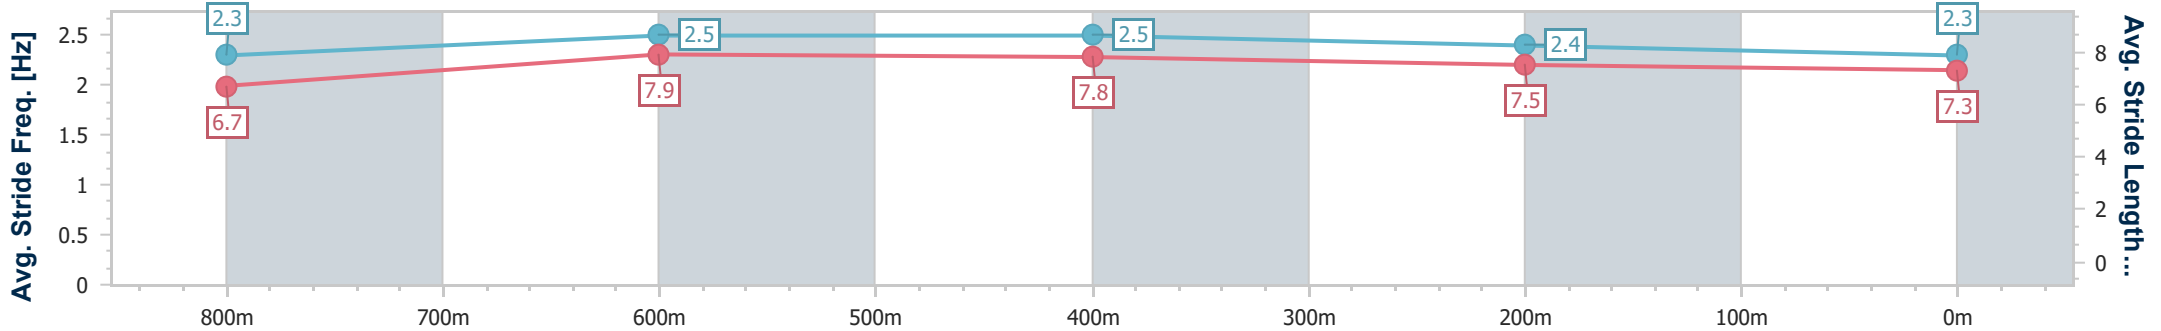

Horse/Jockey Name	Circularity
Final Rank	5
Fastest Section Time (Section)	0:10.07 (800m)
Top Speed [km/h] (Section)	71.4 (600m)
Race State	Finished

Townsville QLD Professional
Race 4: GREAT NORTHERN BREWING CO. OPEN Handicap - 1000m

07 July 2024 - 13:29

Track Rating: Soft 5, Weather: Fine, Rail Position: +8m 1000m-
W/Post; +3.5m Remainder

Section	Overall	800m	600m	400m	200m
Section Times	0:56.74 [5] (0:12.91)	0:43.83 [1] (0:10.07)	0:33.76 [1] (0:10.65)	0:23.11 [1] (0:11.12)	0:11.99 [4] (0:11.99)
Average Speed [km/h]	55.8	72.2	68.6	65.3	60.0
Top Speed [km/h]	69.1	69.5	71.4	66.9	63.2
Avg. Dist. to Rail [m]	5.6	2.5	2.9	4.6	4.7
Avg. Stride Freq. [Hz]	2.3	2.5	2.5	2.4	2.3
Avg. Stride Length [m]	6.7	7.9	7.8	7.5	7.3

- [ ] Ranking at each section and finish
- -.-.- No data available at this section
- NA No data available