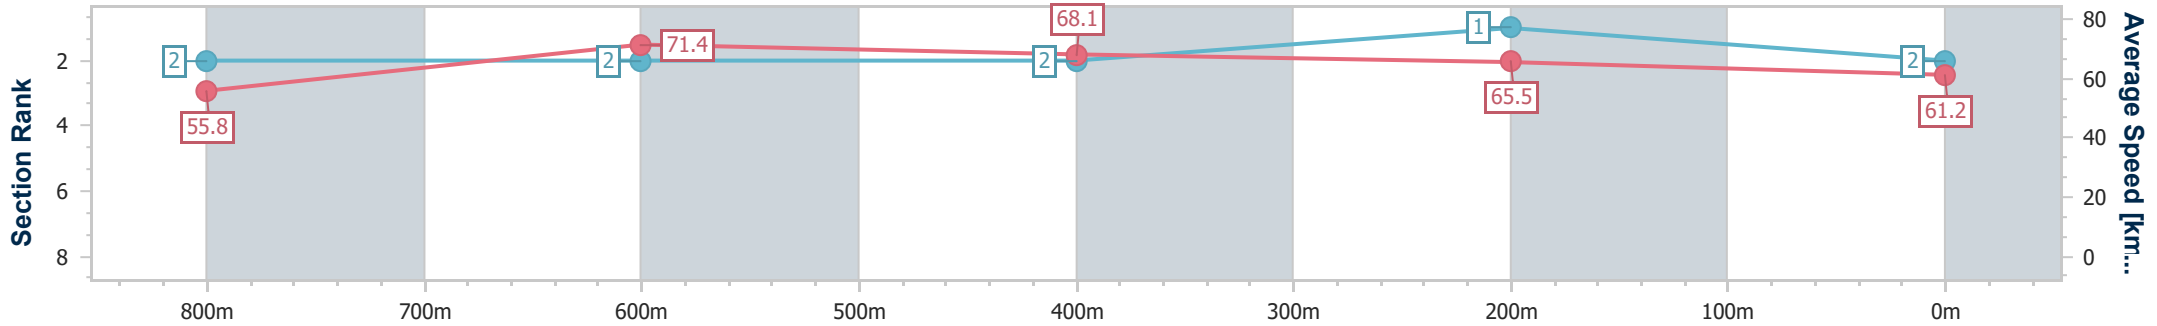

Horse/Jockey Name	Roweiner's Dance
Final Rank	2
Fastest Section Time (Section)	0:10.11 (800m)
Top Speed [km/h] (Section)	69.8 (600m)
Race State	Finished

Townsville QLD Professional
Race 4: GREAT NORTHERN BREWING CO. OPEN Handicap - 1000m

07 July 2024 - 13:29
Track Rating: Soft 5, Weather: Fine, Rail Position: +8m 1000m-
W/Post; +3.5m Remainder

Section	Overall	800m	600m	400m	200m
Section Times	0:56.44 [2] (0:12.93)	0:43.51 [2] (0:10.11)	0:33.40 [2] (0:10.62)	0:22.78 [2] (0:11.02)	0:11.76 [1] (0:11.76)
Average Speed [km/h]	55.8	71.4	68.1	65.5	61.2
Top Speed [km/h]	68.8	69.5	69.8	66.2	64.2
Avg. Dist. to Rail [m]	0.9	0.8	1.0	2.1	2.1
Avg. Stride Freq. [Hz]	2.4	2.5	2.4	2.4	2.3
Avg. Stride Length [m]	6.4	8.0	7.8	7.6	7.5

- [ ] Ranking at each section and finish
- -.-.- No data available at this section
- NA No data available