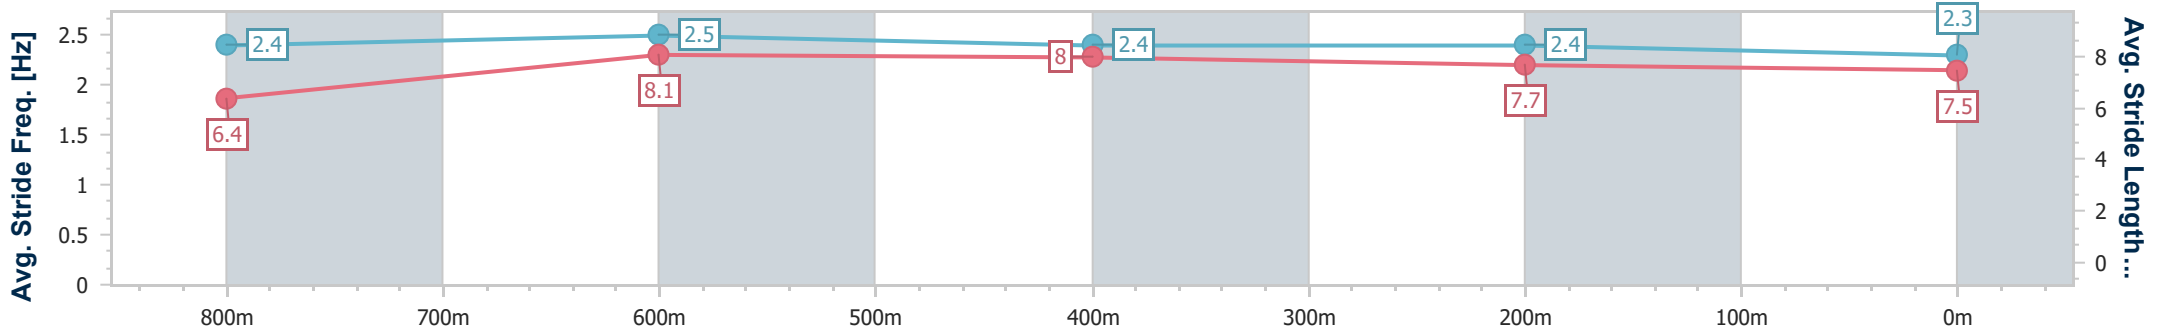

07 July 2024 - 13:29
Track Rating: Soft 5, Weather: Fine, Rail Position: +8m 1000m-
W/Post; +3.5m Remainder

Section	Overall	800m	600m	400m	200m
Section Times	0:56.30 [1] (0:13.04)	0:43.26 [3] (0:10.09)	0:33.17 [3] (0:10.68)	0:22.49 [4] (0:10.90)	0:11.59 [2] (0:11.59)
Average Speed [km/h]	55.3	72.0	67.9	66.5	62.1
Top Speed [km/h]	72.3	72.6	71.3	67.8	65.6
Avg. Dist. to Rail [m]	2.8	1.9	1.7	4.8	5.2
Avg. Stride Freq. [Hz]	2.4	2.5	2.4	2.4	2.3
Avg. Stride Length [m]	6.4	8.1	8.0	7.7	7.5