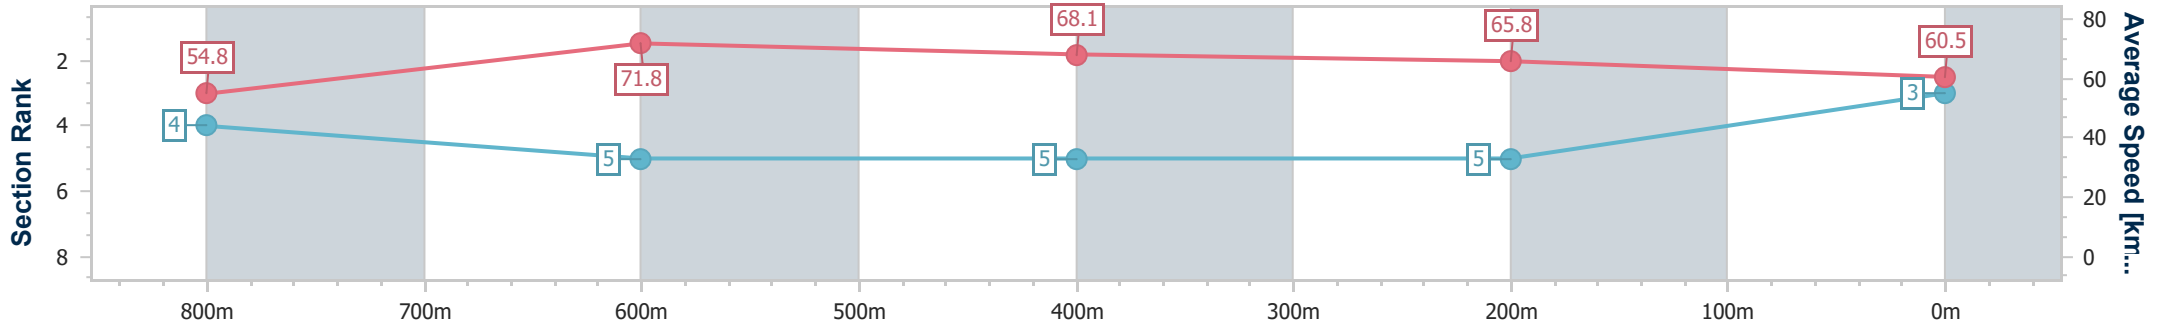

Horse/Jockey Name	All Time Legend
Final Rank	3
Fastest Section Time (Section)	0:10.08 (800m)
Top Speed [km/h] (Section)	69.5 (800m)
Race State	Finished

Townsville QLD Professional
Race 4: GREAT NORTHERN BREWING CO. OPEN Handicap - 1000m

07 July 2024 - 13:29
Track Rating: Soft 5, Weather: Fine, Rail Position: +8m 1000m-
W/Post; +3.5m Remainder

Section	Overall	800m	600m	400m	200m
Section Times	0:56.71 [3] (0:13.13)	0:43.58 [4] (0:10.08)	0:33.50 [5] (0:10.63)	0:22.87 [5] (0:10.97)	0:11.90 [5] (0:11.90)
Average Speed [km/h]	54.8	71.8	68.1	65.8	60.5
Top Speed [km/h]	69.1	69.5	69.3	66.9	64.0
Avg. Dist. to Rail [m]	2.3	1.1	0.9	2.4	3.1
Avg. Stride Freq. [Hz]	2.2	2.4	2.3	2.3	2.2
Avg. Stride Length [m]	6.8	8.4	8.2	7.9	7.7

- [ ] Ranking at each section and finish
- -.-.- No data available at this section
- NA No data available