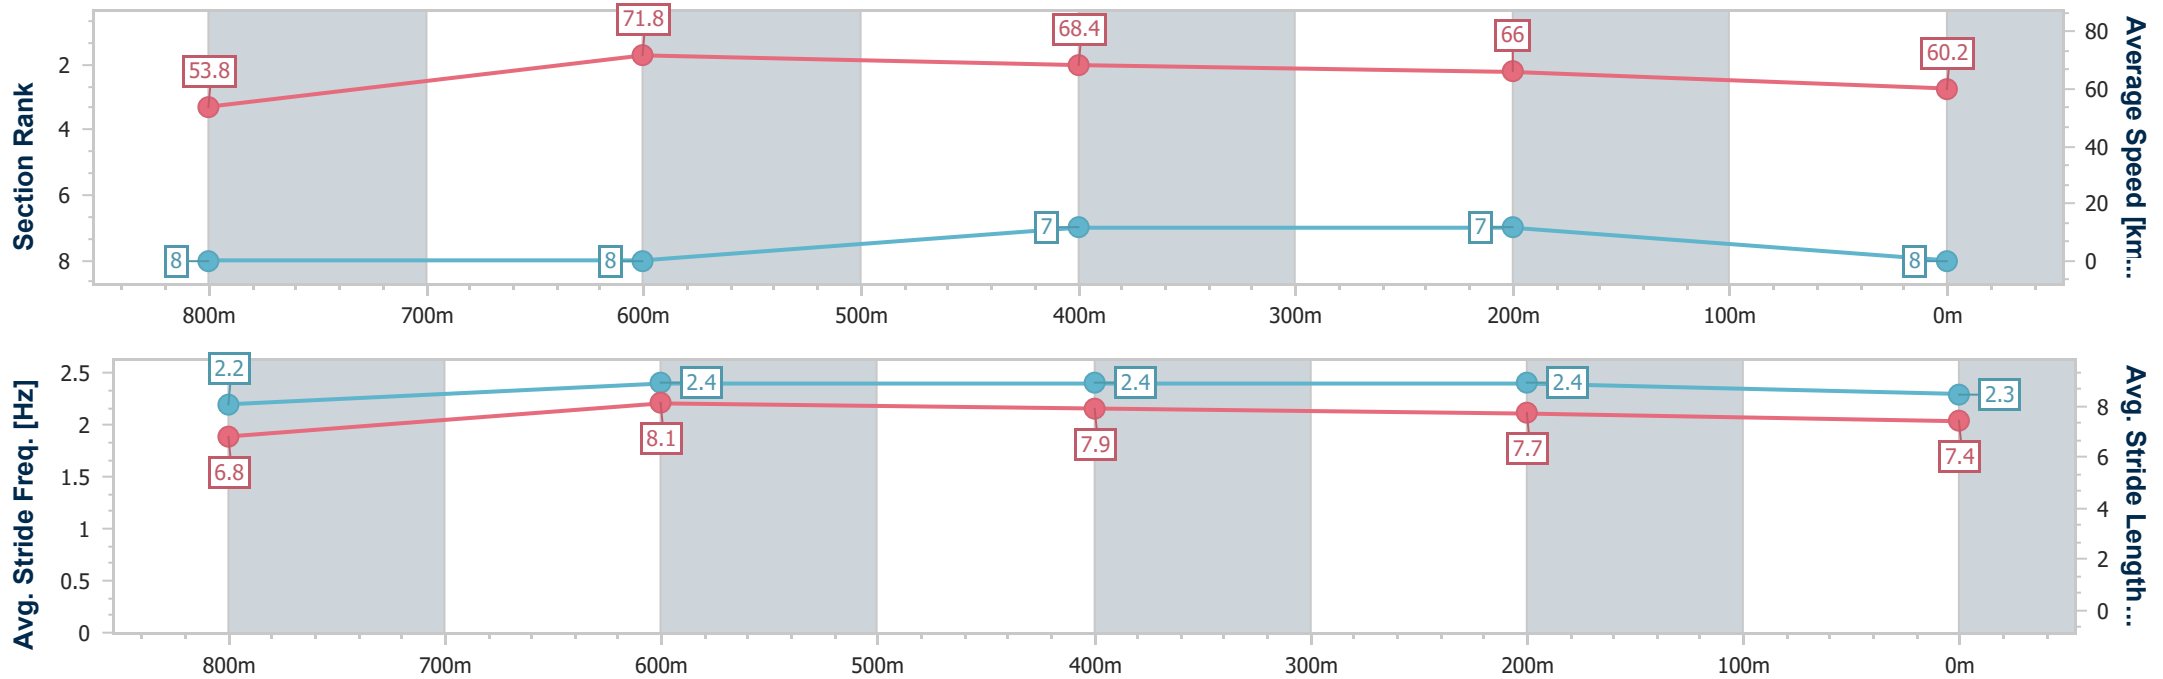

Townsville QLD Professional
Race 4: GREAT NORTHERN BREWING CO. OPEN Handicap - 1000m

07 July 2024 - 13:29
Track Rating: Soft 5, Weather: Fine, Rail Position: +8m 1000m-
W/Post; +3.5m Remainder

Section	Overall	800m	600m	400m	200m
Section Times	0:56.84 [7] (0:13.22)	0:43.62 [5] (0:10.23)	0:33.39 [7] (0:10.62)	0:22.77 [8] (0:10.96)	0:11.81 [8] (0:11.81)
Average Speed [km/h]	54.5	71.0	68.7	66.3	61.0
Top Speed [km/h]	71.1	71.4	70.9	68.3	65.0
Avg. Dist. to Rail [m]	4.0	2.2	2.8	7.3	9.8
Avg. Stride Freq. [Hz]	2.4	2.5	2.4	2.4	2.3
Avg. Stride Length [m]	6.4	8.0	7.8	7.8	7.2

- [] Ranking at each section and finish
- .-.- No data available at this section
- NA No data available

Horse/Jockey Name	Bakuhatu
Final Rank	8
Fastest Section Time (Section)	0:10.08 (800m)
Top Speed [km/h] (Section)	72.4 (800m)
Race State	Finished

Townsville QLD Professional
Race 4: GREAT NORTHERN BREWING CO. OPEN Handicap - 1000m

07 July 2024 - 13:29

Track Rating: Soft 5, Weather: Fine, Rail Position: +8m 1000m-W/Post; +3.5m Remainder

Section	Overall	800m	600m	400m	200m
Section Times	0:56.96 [8] (0:13.38)	0:43.58 [8] (0:10.08)	0:33.50 [8] (0:10.56)	0:22.94 [7] (0:10.96)	0:11.98 [7] (0:11.98)
Average Speed [km/h]	53.8	71.8	68.4	66.0	60.2
Top Speed [km/h]	72.2	72.4	71.9	67.1	64.5
Avg. Dist. to Rail [m]	4.5	0.9	1.0	3.6	4.9
Avg. Stride Freq. [Hz]	2.2	2.4	2.4	2.4	2.3
Avg. Stride Length [m]	6.8	8.1	7.9	7.7	7.4

- [] Ranking at each section and finish
- .-.- No data available at this section
- NA No data available