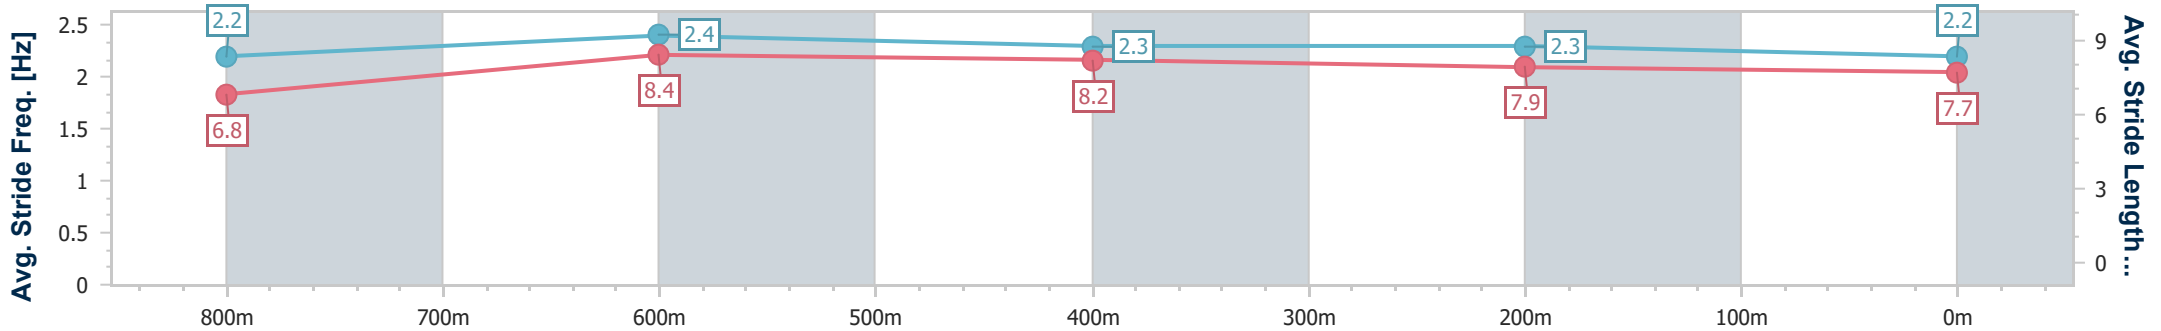

Horse/Jockey Name	All Time Legend
Final Rank	3
Fastest Section Time (Section)	0:10.08 (800m)
Top Speed [km/h] (Section)	69.5 (800m)
Race State	Finished

Townsville QLD Professional
Race 4: GREAT NORTHERN BREWING CO. OPEN Handicap - 1000m

07 July 2024 - 13:29
Track Rating: Soft 5, Weather: Fine, Rail Position: +8m 1000m-
W/Post; +3.5m Remainder

Section	Overall	800m	600m	400m	200m
Section Times	0:56.71 [3] (0:13.13)	0:43.58 [4] (0:10.08)	0:33.50 [5] (0:10.63)	0:22.87 [5] (0:10.97)	0:11.90 [5] (0:11.90)
Average Speed [km/h]	54.8	71.8	68.1	65.8	60.5
Top Speed [km/h]	69.1	69.5	69.3	66.9	64.0
Avg. Dist. to Rail [m]	2.3	1.1	0.9	2.4	3.1
Avg. Stride Freq. [Hz]	2.2	2.4	2.3	2.3	2.2
Avg. Stride Length [m]	6.8	8.4	8.2	7.9	7.7

- [ ] Ranking at each section and finish
- -.-.- No data available at this section
- NA No data available