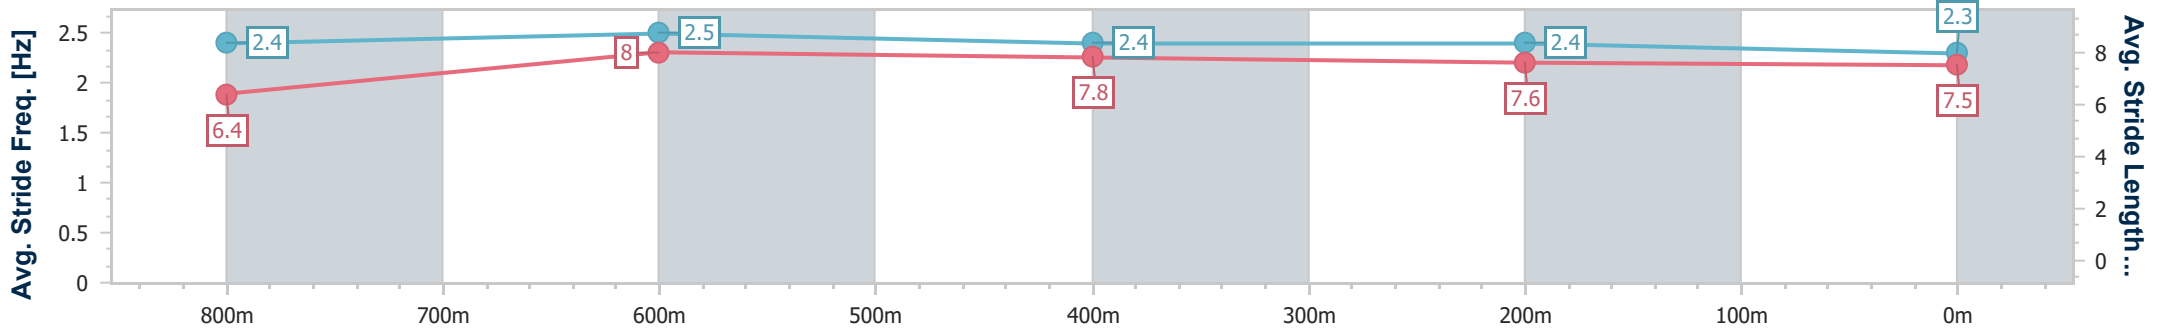

Horse/Jockey Name	Roweiner's Dance
Final Rank	2
Fastest Section Time (Section)	0:10.11 (800m)
Top Speed [km/h] (Section)	69.8 (600m)
Race State	Finished

Townsville QLD Professional
Race 4: GREAT NORTHERN BREWING CO. OPEN Handicap - 1000m

07 July 2024 - 13:29
Track Rating: Soft 5, Weather: Fine, Rail Position: +8m 1000m-
W/Post; +3.5m Remainder

Section	Overall	800m	600m	400m	200m
Section Times	0:56.44 [2] (0:12.93)	0:43.51 [2] (0:10.11)	0:33.40 [2] (0:10.62)	0:22.78 [2] (0:11.02)	0:11.76 [1] (0:11.76)
Average Speed [km/h]	55.8	71.4	68.1	65.5	61.2
Top Speed [km/h]	68.8	69.5	69.8	66.2	64.2
Avg. Dist. to Rail [m]	0.9	0.8	1.0	2.1	2.1
Avg. Stride Freq. [Hz]	2.4	2.5	2.4	2.4	2.3
Avg. Stride Length [m]	6.4	8.0	7.8	7.6	7.5

- [ ] Ranking at each section and finish
- -.-.- No data available at this section
- NA No data available