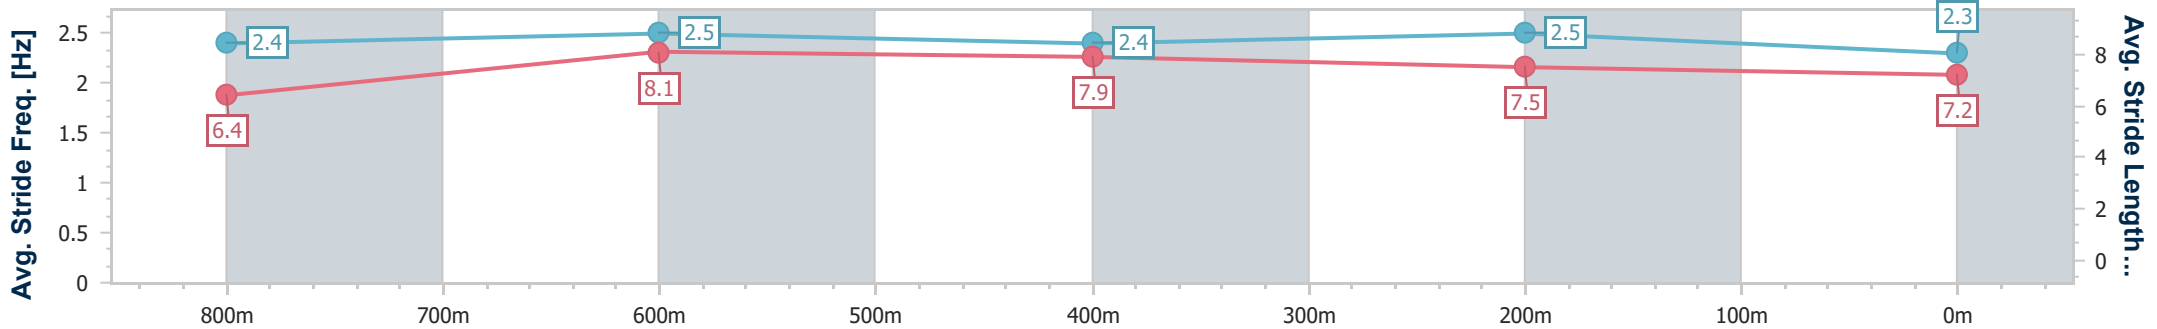

Horse/Jockey Name	He's Xceptional
Final Rank	4
Fastest Section Time (Section)	0:09.96 (800m)
Top Speed [km/h] (Section)	70.6 (800m)
Race State	Finished

Townsville QLD Professional
Race 4: GREAT NORTHERN BREWING CO. OPEN Handicap - 1000m

07 July 2024 - 13:29
Track Rating: Soft 5, Weather: Fine, Rail Position: +8m 1000m-
W/Post; +3.5m Remainder

Section	Overall	800m	600m	400m	200m
Section Times	0:56.73 [4] (0:13.25)	0:43.48 [7] (0:09.96)	0:33.52 [4] (0:10.60)	0:22.92 [3] (0:10.92)	0:12.00 [3] (0:12.00)
Average Speed [km/h]	54.3	73.2	69.0	66.6	60.0
Top Speed [km/h]	68.8	70.6	70.2	68.4	64.0
Avg. Dist. to Rail [m]	4.5	2.9	3.0	7.2	8.0
Avg. Stride Freq. [Hz]	2.4	2.5	2.4	2.5	2.3
Avg. Stride Length [m]	6.4	8.1	7.9	7.5	7.2

- [ ] Ranking at each section and finish
- -.-.- No data available at this section
- NA No data available