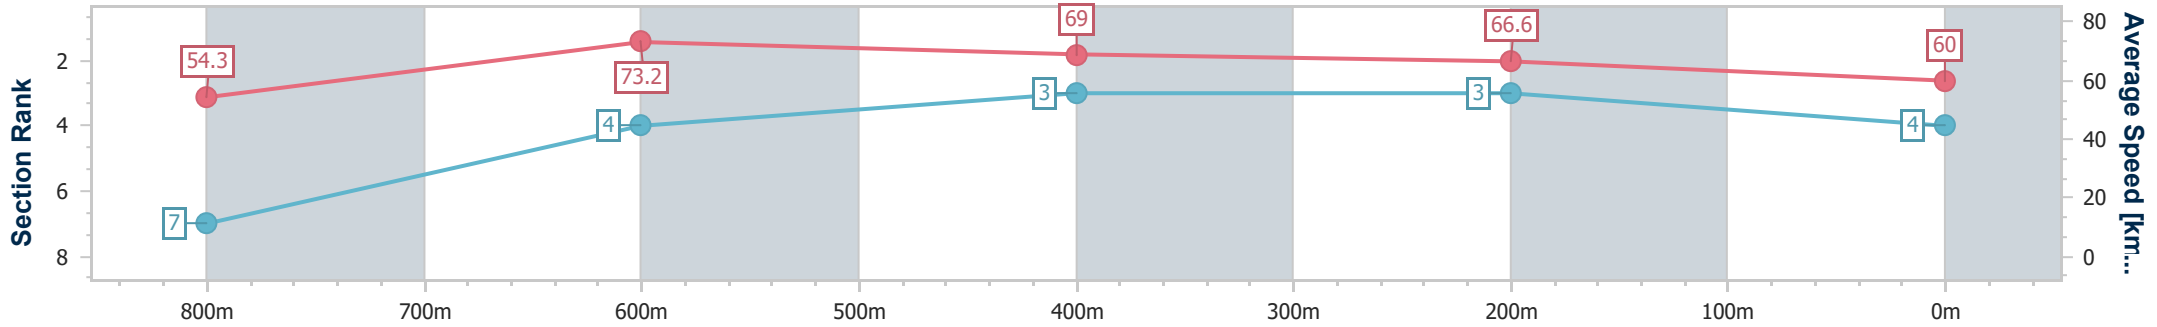

Horse/Jockey Name	He's Xceptional
Final Rank	4
Fastest Section Time (Section)	0:09.96 (800m)
Top Speed [km/h] (Section)	70.6 (800m)
Race State	Finished

Townsville QLD Professional
Race 4: GREAT NORTHERN BREWING CO. OPEN Handicap - 1000m

07 July 2024 - 13:29
Track Rating: Soft 5, Weather: Fine, Rail Position: +8m 1000m-
W/Post; +3.5m Remainder

Section	Overall	800m	600m	400m	200m
Section Times	0:56.73 [4] (0:13.25)	0:43.48 [7] (0:09.96)	0:33.52 [4] (0:10.60)	0:22.92 [3] (0:10.92)	0:12.00 [3] (0:12.00)
Average Speed [km/h]	54.3	73.2	69.0	66.6	60.0
Top Speed [km/h]	68.8	70.6	70.2	68.4	64.0
Avg. Dist. to Rail [m]	4.5	2.9	3.0	7.2	8.0
Avg. Stride Freq. [Hz]	2.4	2.5	2.4	2.5	2.3
Avg. Stride Length [m]	6.4	8.1	7.9	7.5	7.2

- [ ] Ranking at each section and finish
- -.-.- No data available at this section
- NA No data available