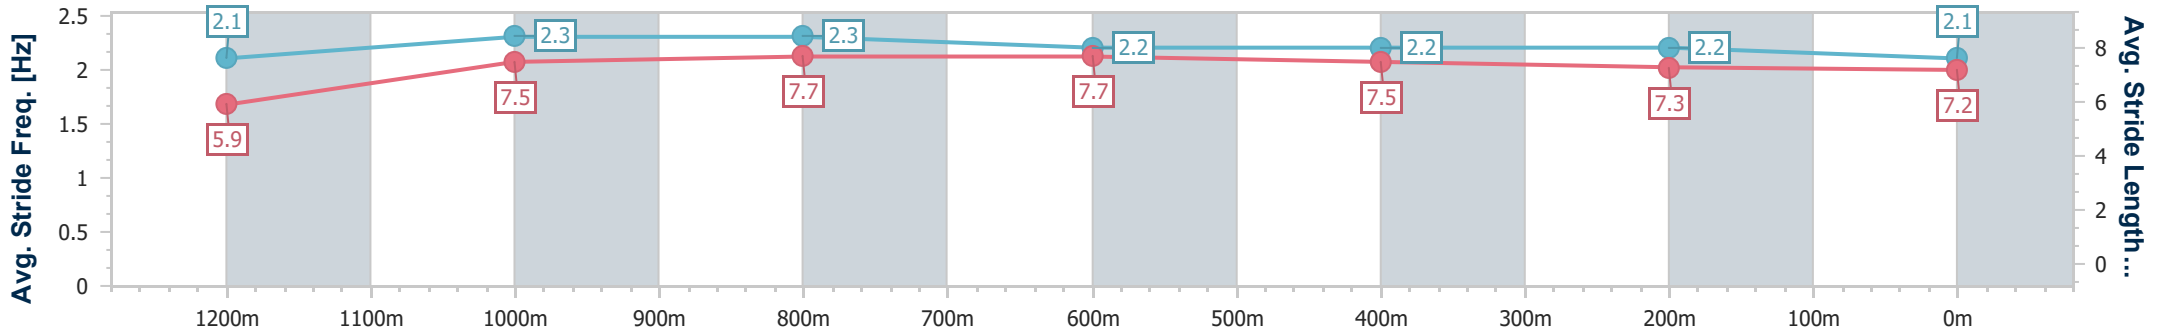

- [] Ranking at each section and finish
- .-.- No data available at this section
- NA No data available

Horse/Jockey Name	Vana Star
Final Rank	6
Fastest Section Time (Section)	0:11.06 (1000m)
Top Speed [km/h] (Section)	65.6 (1200m)
Race State	Finished

Ipswich QLD Professional

Race 6: SEVEN NEWS OPEN Handicap - 1350m

11 July 2024 - 14:59

Track Rating: Soft 5, Weather: Overcast, Rail Position: +6m Entire

Section	Overall	1200m	1000m	800m	600m	400m	200m
Section Times	1:23.42 [6] (0:12.23)	1:11.19 [6] (0:11.08)	1:00.11 [6] (0:11.06)	0:49.05 [6] (0:11.48)	0:37.57 [6] (0:12.05)	0:25.52 [6] (0:12.52)	0:13.00 [6] (0:13.00)
Average Speed [km/h]	44.1	65.0	64.9	62.3	59.4	57.2	55.4
Top Speed [km/h]	62.5	65.6	65.5	64.3	61.0	58.4	57.6
Avg. Dist. to Rail [m]	1.5	0.8	1.0	1.8	1.4	1.3	2.5
Avg. Stride Freq. [Hz]	2.1	2.3	2.3	2.2	2.2	2.2	2.1
Avg. Stride Length [m]	5.9	7.5	7.7	7.7	7.5	7.3	7.2

- [] Ranking at each section and finish
- .-.- No data available at this section
- NA No data available