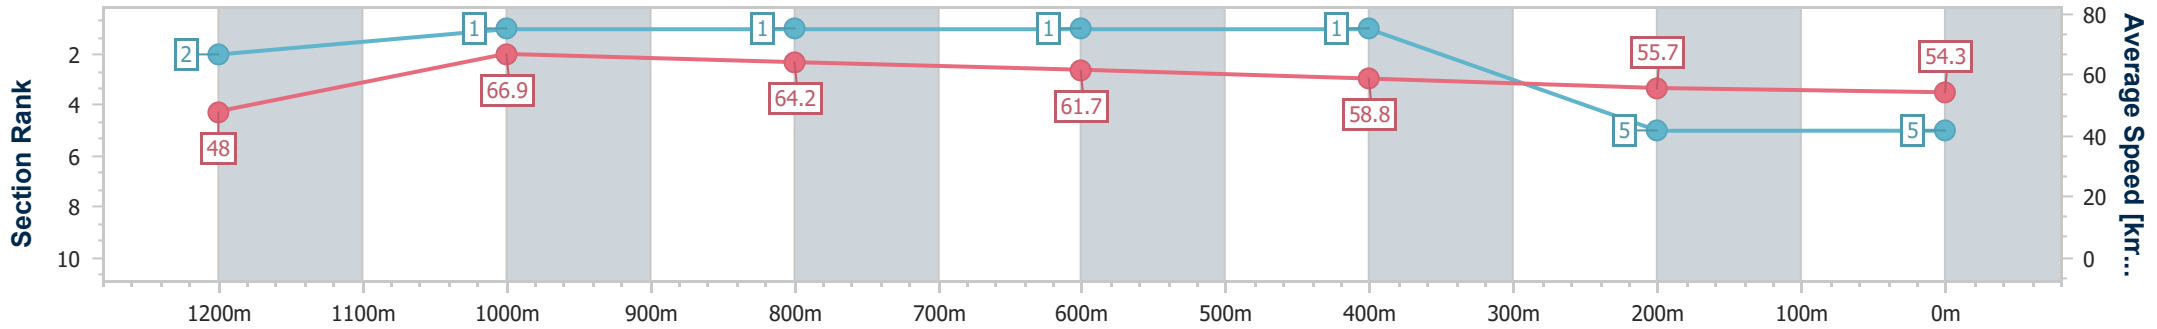

- [] Ranking at each section and finish
- .-.-.- No data available at this section
- NA No data available

Horse/Jockey Name	Miss Helmut
Final Rank	5
Fastest Section Time (Section)	0:10.75 (1200m)
Top Speed [km/h] (Section)	67.5 (1200m)
Race State	Finished

Ipswich QLD Professional
Race 6: SEVEN NEWS OPEN Handicap - 1350m

11 July 2024 - 14:59
Track Rating: Soft 5, Weather: Overcast, Rail Position: +6m Entire

Section	Overall	1200m	1000m	800m	600m	400m	200m
Section Times	1:23.11 [5] (0:11.27)	1:11.84 [2] (0:10.75)	1:01.09 [1] (0:11.17)	0:49.92 [1] (0:11.60)	0:38.32 [1] (0:12.18)	0:26.14 [1] (0:12.86)	0:13.28 [5] (0:13.28)
Average Speed [km/h]	48.0	66.9	64.2	61.7	58.8	55.7	54.3
Top Speed [km/h]	67.1	67.5	65.6	63.0	60.2	56.8	55.7
Avg. Dist. to Rail [m]	1.7	0.5	0.9	1.3	1.5	0.8	0.5
Avg. Stride Freq. [Hz]	2.4	2.5	2.4	2.3	2.3	2.3	2.2
Avg. Stride Length [m]	5.6	7.4	7.4	7.3	7.0	6.7	6.8