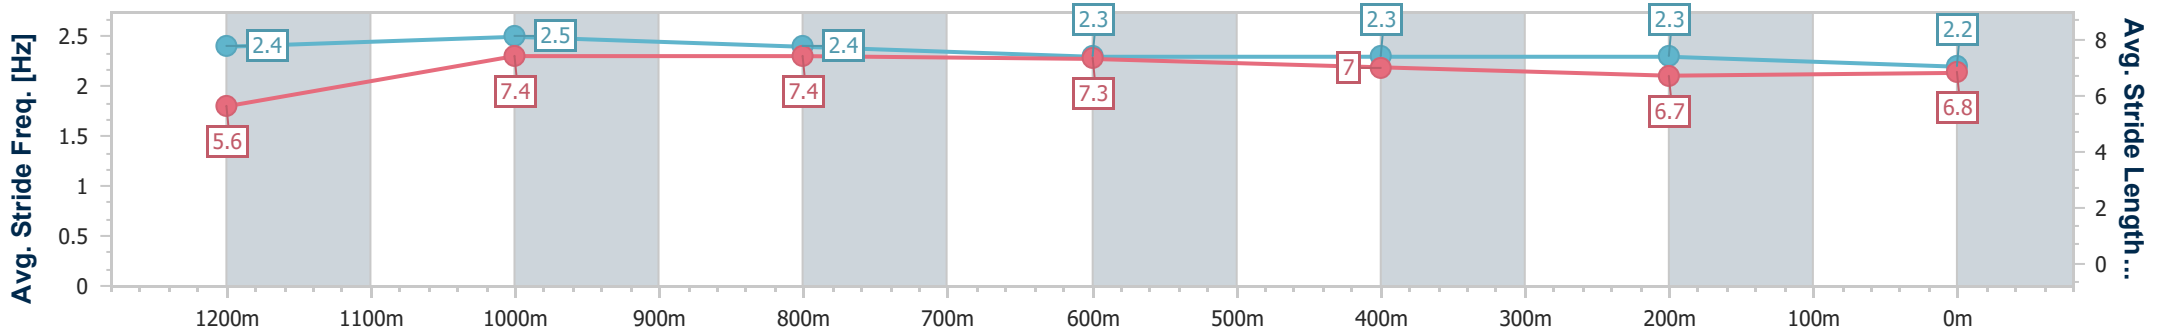

Ipswich QLD Professional

Race 6: SEVEN NEWS OPEN Handicap - 1350m

11 July 2024 - 14:59

Track Rating: Soft 5, Weather: Overcast, Rail Position: +6m Entire

Section	Overall	1200m	1000m	800m	600m	400m	200m
Section Times	1:22.60 [4] (0:11.22)	1:11.38 [1] (0:10.93)	1:00.45 [2] (0:11.36)	0:49.09 [2] (0:11.57)	0:37.52 [2] (0:11.97)	0:25.55 [2] (0:12.45)	0:13.10 [3] (0:13.10)
Average Speed [km/h]	48.3	65.8	63.7	62.1	60.2	57.3	54.9
Top Speed [km/h]	66.2	67.7	64.6	63.7	61.7	58.6	57.4
Avg. Dist. to Rail [m]	3.6	2.2	0.8	0.2	0.5	0.9	0.5
Avg. Stride Freq. [Hz]	2.4	2.4	2.6	2.6	2.5	2.4	2.4
Avg. Stride Length [m]	5.5	7.2	6.9	7.1	6.8	7.1	6.2

- [] Ranking at each section and finish
- .-.-.- No data available at this section
- NA No data available

Horse/Jockey Name	Miss Helmut
Final Rank	5
Fastest Section Time (Section)	0:10.75 (1200m)
Top Speed [km/h] (Section)	67.5 (1200m)
Race State	Finished

Ipswich QLD Professional
Race 6: SEVEN NEWS OPEN Handicap - 1350m

11 July 2024 - 14:59
Track Rating: Soft 5, Weather: Overcast, Rail Position: +6m Entire

Section	Overall	1200m	1000m	800m	600m	400m	200m
Section Times	1:23.11 [5] (0:11.27)	1:11.84 [2] (0:10.75)	1:01.09 [1] (0:11.17)	0:49.92 [1] (0:11.60)	0:38.32 [1] (0:12.18)	0:26.14 [1] (0:12.86)	0:13.28 [5] (0:13.28)
Average Speed [km/h]	48.0	66.9	64.2	61.7	58.8	55.7	54.3
Top Speed [km/h]	67.1	67.5	65.6	63.0	60.2	56.8	55.7
Avg. Dist. to Rail [m]	1.7	0.5	0.9	1.3	1.5	0.8	0.5
Avg. Stride Freq. [Hz]	2.4	2.5	2.4	2.3	2.3	2.3	2.2
Avg. Stride Length [m]	5.6	7.4	7.4	7.3	7.0	6.7	6.8