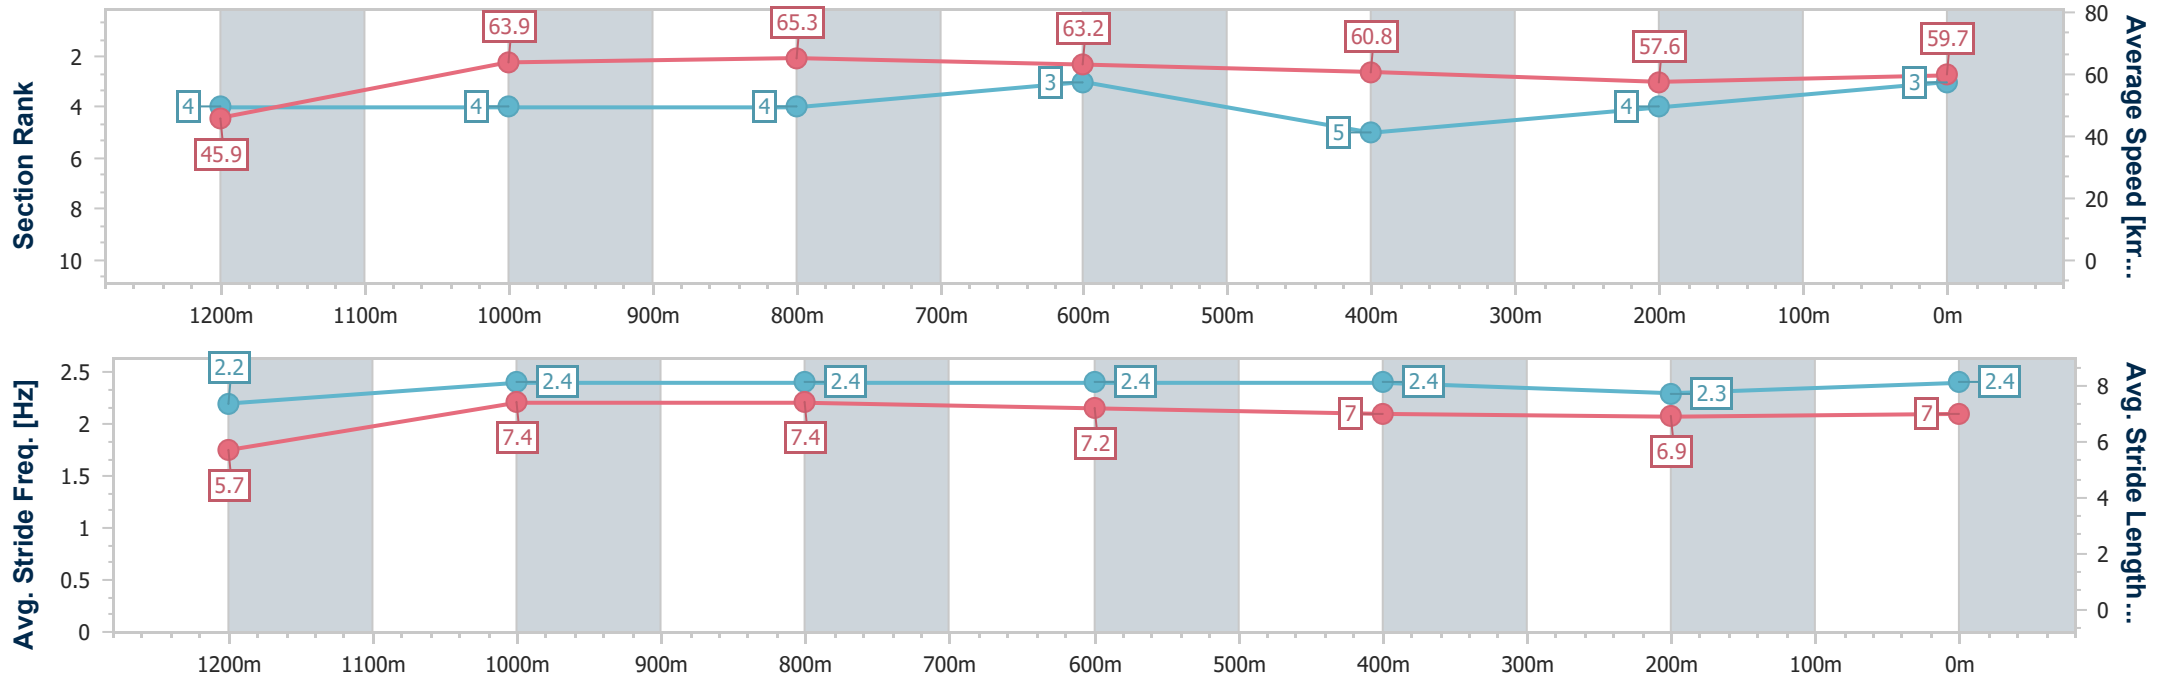

Ipswich QLD Professional

Race 6: SEVEN NEWS OPEN Handicap - 1350m

11 July 2024 - 14:59

Track Rating: Soft 5, Weather: Overcast, Rail Position: +6m Entire

Section	Overall	1200m	1000m	800m	600m	400m	200m
Section Times	1:21.71 [3] (0:11.78)	1:09.93 [4] (0:11.28)	0:58.65 [4] (0:11.00)	0:47.65 [4] (0:11.32)	0:36.33 [3] (0:11.79)	0:24.54 [5] (0:12.48)	0:12.06 [4] (0:12.06)
Average Speed [km/h]	45.9	63.9	65.3	63.2	60.8	57.6	59.7
Top Speed [km/h]	61.2	65.4	66.4	64.5	63.0	60.8	60.8
Avg. Dist. to Rail [m]	0.7	0.4	0.7	1.4	0.8	1.3	2.3
Avg. Stride Freq. [Hz]	2.2	2.4	2.4	2.4	2.4	2.3	2.4
Avg. Stride Length [m]	5.7	7.4	7.4	7.2	7.0	6.9	7.0

- [] Ranking at each section and finish
- .-.- No data available at this section
- NA No data available

Horse/Jockey Name	Abb Roy
Final Rank	4
Fastest Section Time (Section)	0:10.93 (1200m)
Top Speed [km/h] (Section)	67.7 (1200m)
Race State	Finished