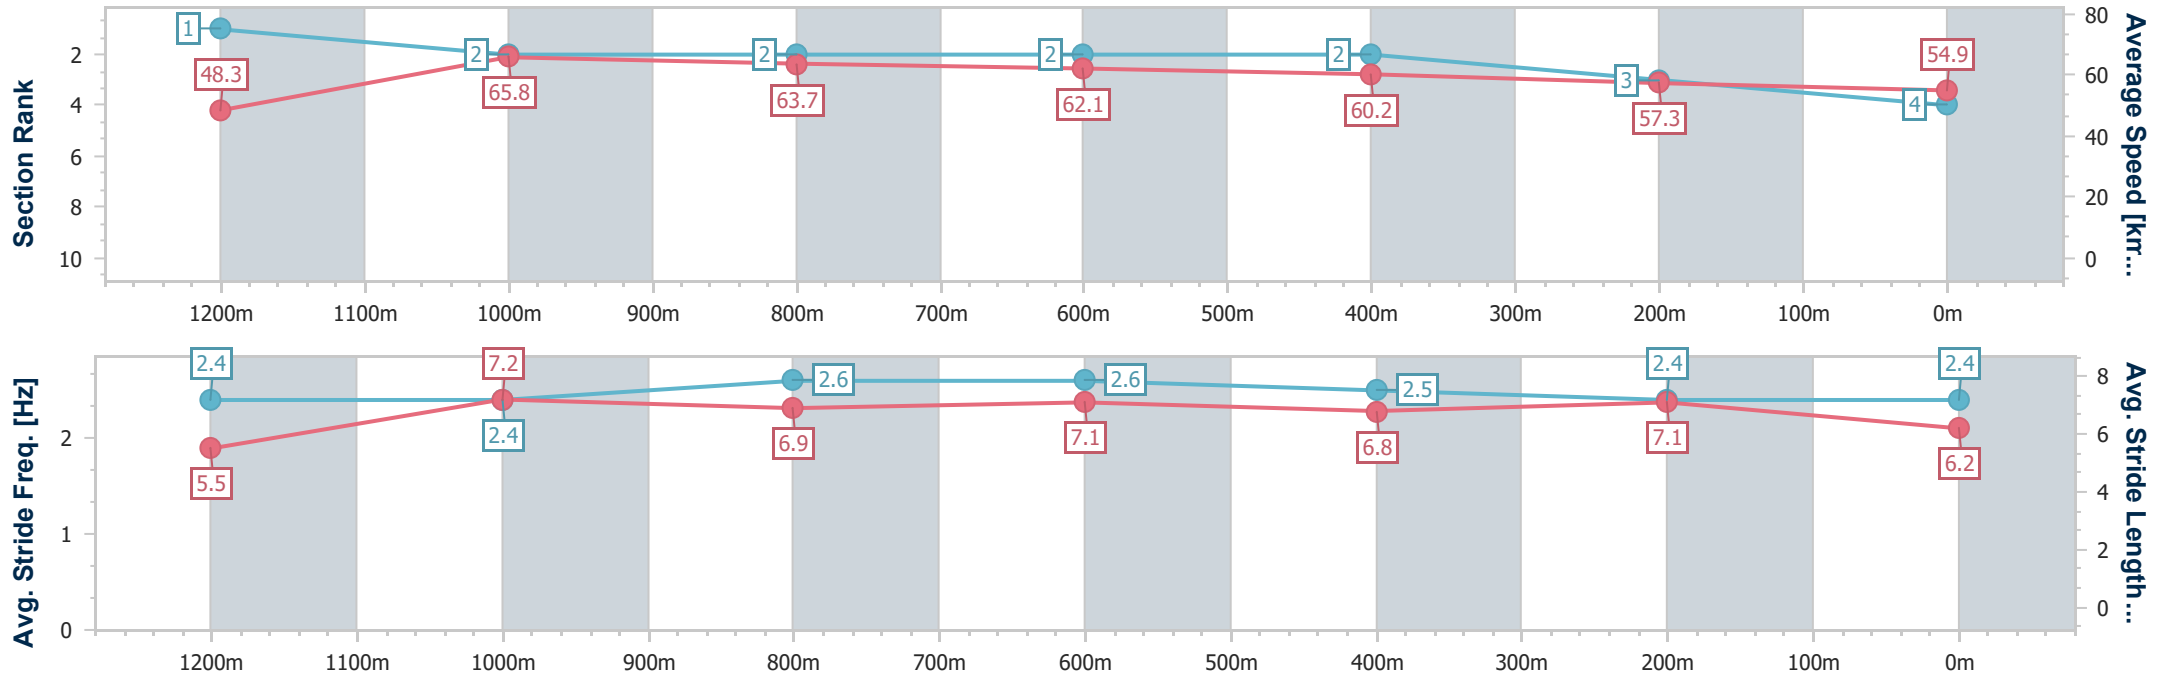

- [] Ranking at each section and finish
- .-.- No data available at this section
- NA No data available

Horse/Jockey Name	Abb Roy
Final Rank	4
Fastest Section Time (Section)	0:10.93 (1200m)
Top Speed [km/h] (Section)	67.7 (1200m)
Race State	Finished

Ipswich QLD Professional

Race 6: SEVEN NEWS OPEN Handicap - 1350m

11 July 2024 - 14:59

Track Rating: Soft 5, Weather: Overcast, Rail Position: +6m Entire

Section	Overall	1200m	1000m	800m	600m	400m	200m
Section Times	1:22.60 [4] (0:11.22)	1:11.38 [1] (0:10.93)	1:00.45 [2] (0:11.36)	0:49.09 [2] (0:11.57)	0:37.52 [2] (0:11.97)	0:25.55 [2] (0:12.45)	0:13.10 [3] (0:13.10)
Average Speed [km/h]	48.3	65.8	63.7	62.1	60.2	57.3	54.9
Top Speed [km/h]	66.2	67.7	64.6	63.7	61.7	58.6	57.4
Avg. Dist. to Rail [m]	3.6	2.2	0.8	0.2	0.5	0.9	0.5
Avg. Stride Freq. [Hz]	2.4	2.4	2.6	2.6	2.5	2.4	2.4
Avg. Stride Length [m]	5.5	7.2	6.9	7.1	6.8	7.1	6.2

- [] Ranking at each section and finish
- .-.-.- No data available at this section
- NA No data available

Horse/Jockey Name	Miss Helmut
Final Rank	5
Fastest Section Time (Section)	0:10.75 (1200m)
Top Speed [km/h] (Section)	67.5 (1200m)
Race State	Finished