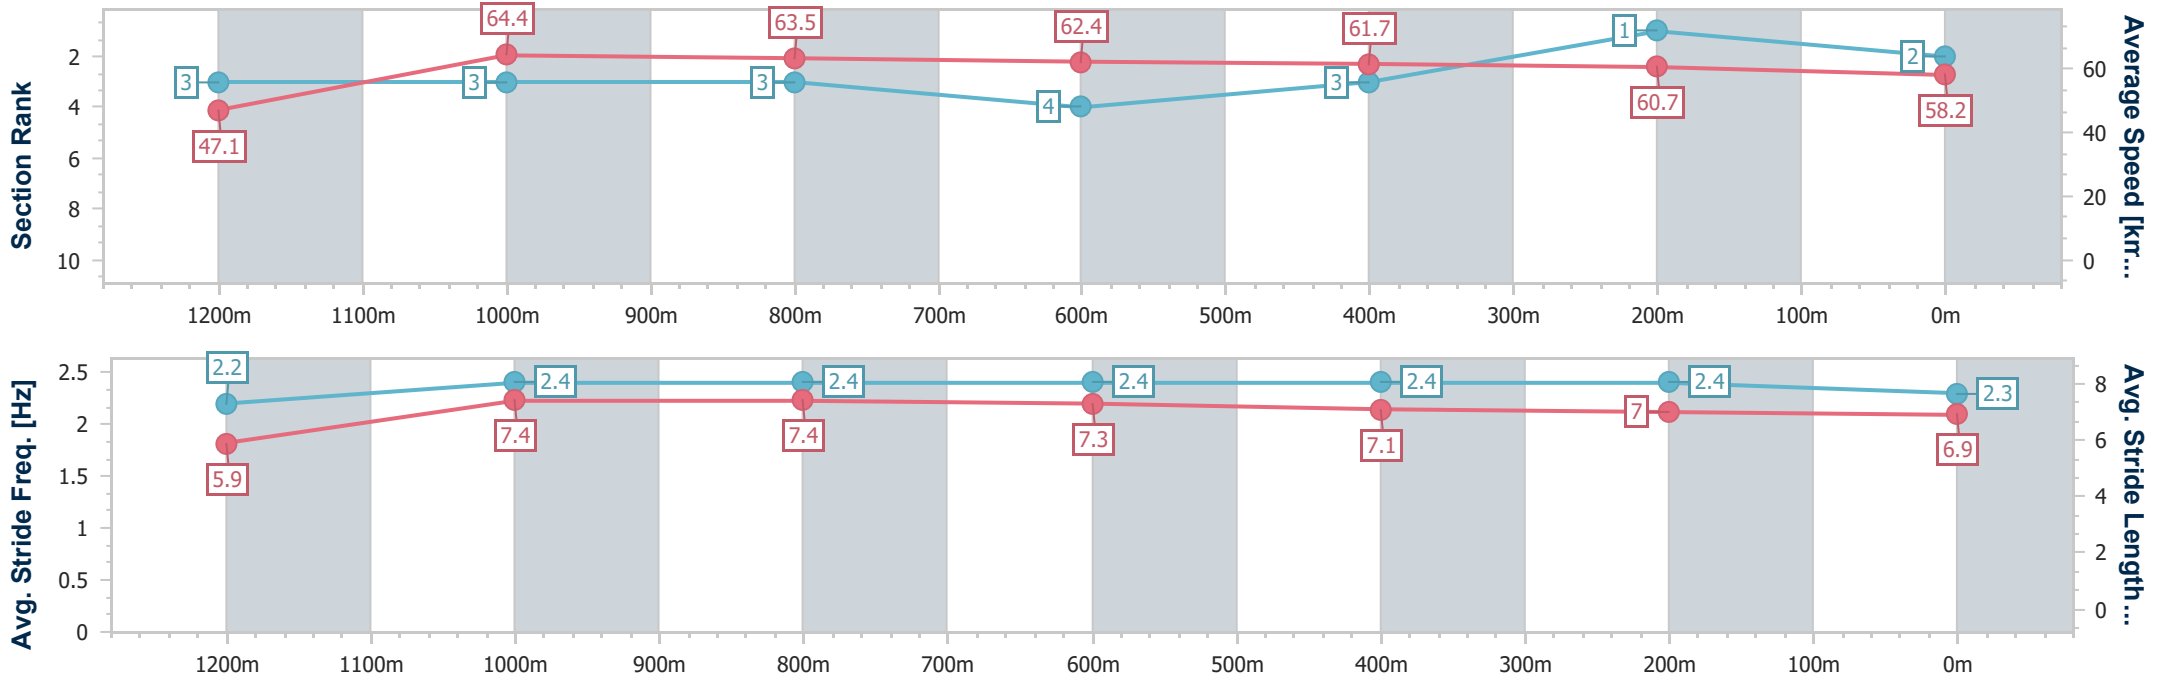

Horse/Jockey Name	Sleigh Queen
Final Rank	2
Fastest Section Time (Section)	0:11.18 (1200m)
Top Speed [km/h] (Section)	65.3 (1200m)
Race State	Finished

Ipswich QLD Professional
Race 6: SEVEN NEWS OPEN Handicap - 1350m

11 July 2024 - 14:59
Track Rating: Soft 5, Weather: Overcast, Rail Position: +6m Entire

Section	Overall	1200m	1000m	800m	600m	400m	200m
Section Times	1:21.25 [2] (0:11.47)	1:09.78 [3] (0:11.18)	0:58.60 [3] (0:11.32)	0:47.28 [3] (0:11.46)	0:35.82 [4] (0:11.63)	0:24.19 [3] (0:11.81)	0:12.38 [1] (0:12.38)
Average Speed [km/h]	47.1	64.4	63.5	62.4	61.7	60.7	58.2
Top Speed [km/h]	62.0	65.3	64.4	64.3	63.4	62.0	61.3
Avg. Dist. to Rail [m]	1.5	0.7	0.3	0.9	0.8	1.8	0.9
Avg. Stride Freq. [Hz]	2.2	2.4	2.4	2.4	2.4	2.4	2.3
Avg. Stride Length [m]	5.9	7.4	7.4	7.3	7.1	7.0	6.9

- [ ] Ranking at each section and finish
- -.-.- No data available at this section
- NA No data available