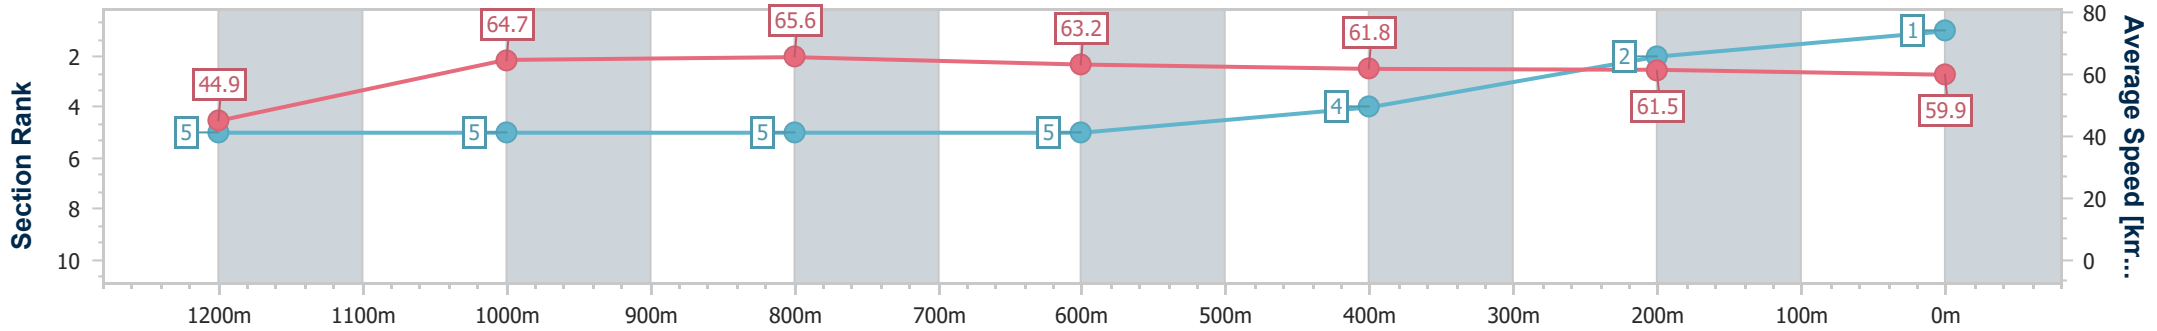

Ipswich QLD Professional
Race 6: SEVEN NEWS OPEN Handicap - 1350m

11 July 2024 - 14:59
Track Rating: Soft 5, Weather: Overcast, Rail Position: +6m Entire

Section	Overall	1200m	1000m	800m	600m	400m	200m
Section Times	1:20.93 [1] (0:12.02)	1:08.91 [5] (0:11.15)	0:57.76 [5] (0:10.96)	0:46.80 [5] (0:11.39)	0:35.41 [5] (0:11.65)	0:23.76 [4] (0:11.72)	0:12.04 [2] (0:12.04)
Average Speed [km/h]	44.9	64.7	65.6	63.2	61.8	61.5	59.9
Top Speed [km/h]	61.5	66.7	67.1	64.4	63.6	62.3	62.3
Avg. Dist. to Rail [m]	2.3	1.1	0.4	0.1	0.4	1.2	1.7
Avg. Stride Freq. [Hz]	2.2	2.4	2.3	2.3	2.4	2.4	2.3
Avg. Stride Length [m]	5.8	7.3	7.1	7.4	7.2	7.0	6.8