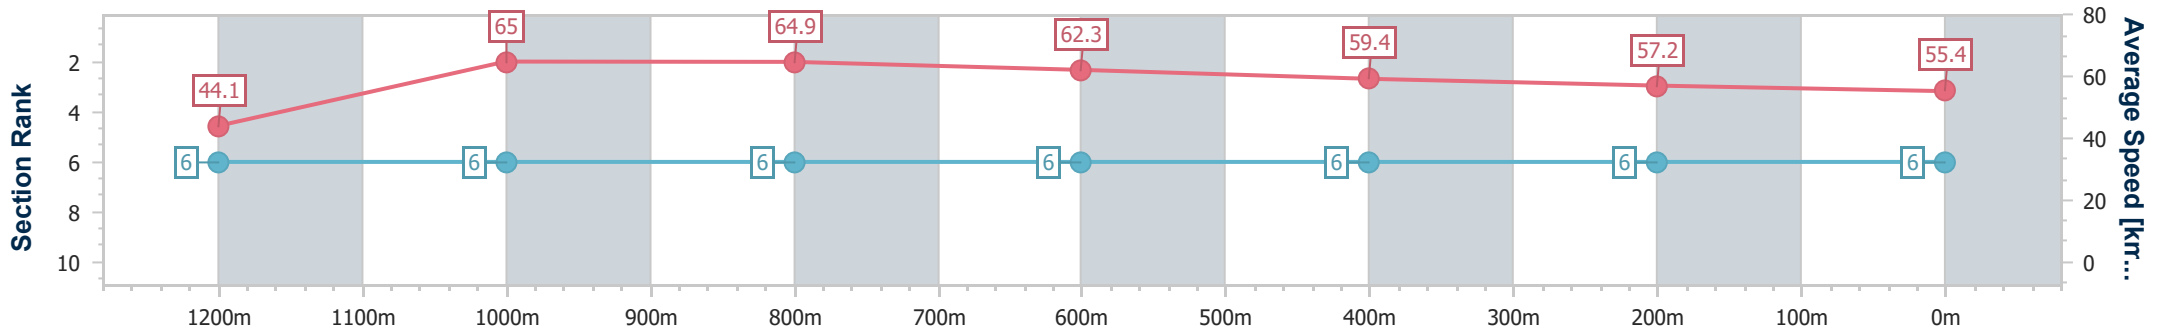

- [] Ranking at each section and finish
- .-.- No data available at this section
- NA No data available

Horse/Jockey Name	Vana Star
Final Rank	6
Fastest Section Time (Section)	0:11.06 (1000m)
Top Speed [km/h] (Section)	65.6 (1200m)
Race State	Finished

Ipswich QLD Professional

Race 6: SEVEN NEWS OPEN Handicap - 1350m

11 July 2024 - 14:59

Track Rating: Soft 5, Weather: Overcast, Rail Position: +6m Entire

Section	Overall	1200m	1000m	800m	600m	400m	200m
Section Times	1:23.42 [6] (0:12.23)	1:11.19 [6] (0:11.08)	1:00.11 [6] (0:11.06)	0:49.05 [6] (0:11.48)	0:37.57 [6] (0:12.05)	0:25.52 [6] (0:12.52)	0:13.00 [6] (0:13.00)
Average Speed [km/h]	44.1	65.0	64.9	62.3	59.4	57.2	55.4
Top Speed [km/h]	62.5	65.6	65.5	64.3	61.0	58.4	57.6
Avg. Dist. to Rail [m]	1.5	0.8	1.0	1.8	1.4	1.3	2.5
Avg. Stride Freq. [Hz]	2.1	2.3	2.3	2.2	2.2	2.2	2.1
Avg. Stride Length [m]	5.9	7.5	7.7	7.7	7.5	7.3	7.2

- [] Ranking at each section and finish
- .-.- No data available at this section
- NA No data available