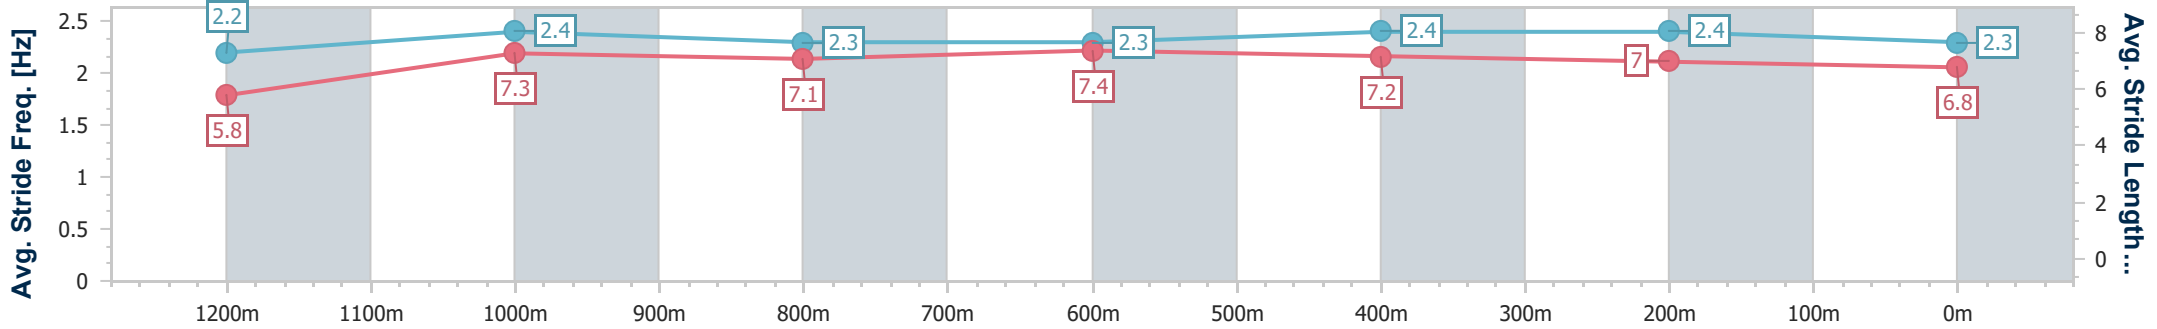

Ipswich QLD Professional
Race 6: SEVEN NEWS OPEN Handicap - 1350m

11 July 2024 - 14:59
Track Rating: Soft 5, Weather: Overcast, Rail Position: +6m Entire

Section	Overall	1200m	1000m	800m	600m	400m	200m
Section Times	1:20.93 [1] (0:12.02)	1:08.91 [5] (0:11.15)	0:57.76 [5] (0:10.96)	0:46.80 [5] (0:11.39)	0:35.41 [5] (0:11.65)	0:23.76 [4] (0:11.72)	0:12.04 [2] (0:12.04)
Average Speed [km/h]	44.9	64.7	65.6	63.2	61.8	61.5	59.9
Top Speed [km/h]	61.5	66.7	67.1	64.4	63.6	62.3	62.3
Avg. Dist. to Rail [m]	2.3	1.1	0.4	0.1	0.4	1.2	1.7
Avg. Stride Freq. [Hz]	2.2	2.4	2.3	2.3	2.4	2.4	2.3
Avg. Stride Length [m]	5.8	7.3	7.1	7.4	7.2	7.0	6.8