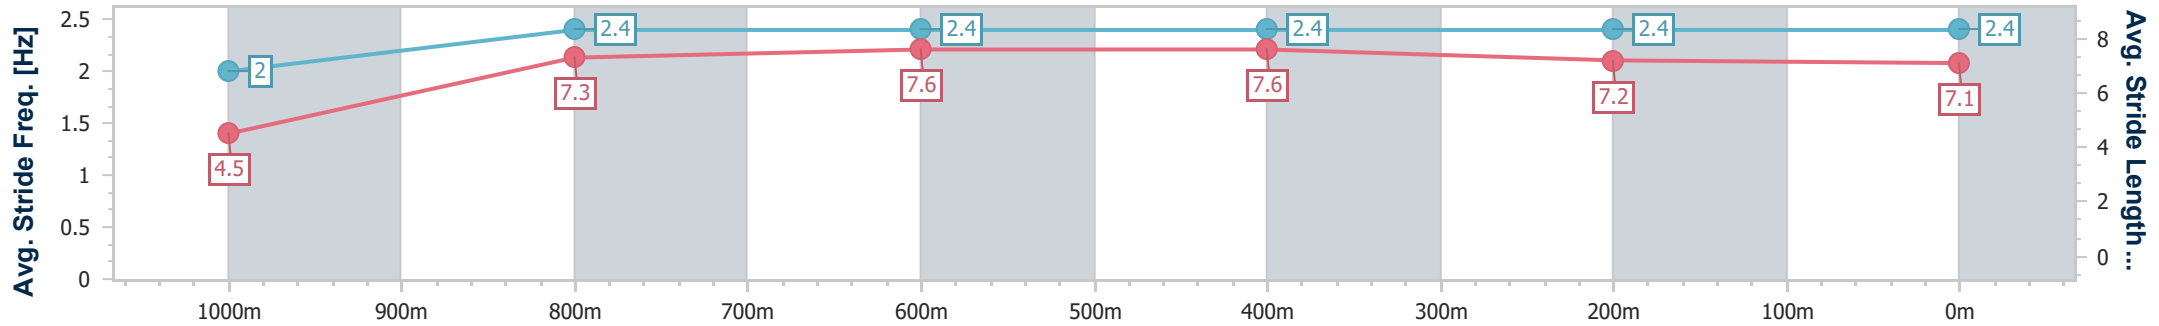

Horse/Jockey Name	Supido Rose
Final Rank	4
Fastest Section Time (Section)	0:05.31 (Overall)
Top Speed [km/h] (Section)	68.1 (800m)
Race State	Finished

Aquis Park Gold Coast Poly QLD Professional
Race 3: HOSPITALITY & STRATA ACCOUNTANTS | AUDITORS
Maiden Handicap - 1050m

13 July 2024 - 13:33

Track Rating: Synthetic, Weather: Fine, Rail Position: True

Section	Overall	1000m	800m	600m	400m	200m
Section Times	1:02.17 [4] (0:05.31)	0:56.86 [6] (0:11.39)	0:45.47 [6] (0:10.81)	0:34.66 [6] (0:11.29)	0:23.37 [6] (0:11.55)	0:11.82 [6] (0:11.82)
Average Speed [km/h]	32.9	63.6	67.1	65.1	62.8	60.7
Top Speed [km/h]	33.1	65.0	68.1	67.9	65.2	63.5
Avg. Dist. to Rail [m]	3.3	2.7	2.5	4.1	3.6	4.6
Avg. Stride Freq. [Hz]	2.0	2.4	2.4	2.4	2.4	2.4
Avg. Stride Length [m]	4.5	7.3	7.6	7.6	7.2	7.1

- [ ] Ranking at each section and finish
- -.-.- No data available at this section
- NA No data available