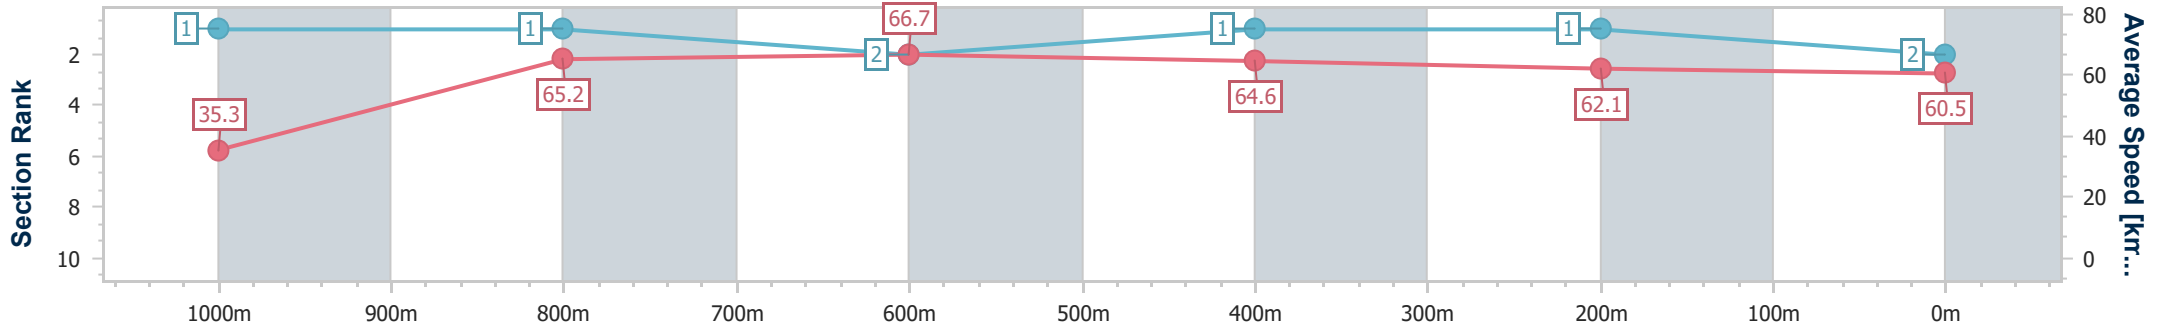

Horse/Jockey Name	Dee Stormed
Final Rank	2
Fastest Section Time (Section)	0:05.03 (Overall)
Top Speed [km/h] (Section)	68.2 (800m)
Race State	Finished

Aquis Park Gold Coast Poly QLD Professional
Race 3: HOSPITALITY & STRATA ACCOUNTANTS | AUDITORS
Maiden Handicap - 1050m

13 July 2024 - 13:33

Track Rating: Synthetic, Weather: Fine, Rail Position: True

Section	Overall	1000m	800m	600m	400m	200m
Section Times	1:01.54 [2] (0:05.03)	0:56.51 [1] (0:11.02)	0:45.49 [1] (0:10.85)	0:34.64 [2] (0:11.14)	0:23.50 [1] (0:11.60)	0:11.90 [1] (0:11.90)
Average Speed [km/h]	35.3	65.2	66.7	64.6	62.1	60.5
Top Speed [km/h]	35.5	66.6	68.2	67.1	65.4	62.6
Avg. Dist. to Rail [m]	0.4	0.6	0.8	0.8	0.5	0.2
Avg. Stride Freq. [Hz]	2.1	2.6	2.6	2.5	2.5	2.4
Avg. Stride Length [m]	4.7	6.9	7.2	7.1	7.0	7.0

- [ ] Ranking at each section and finish
- -.-.- No data available at this section
- NA No data available