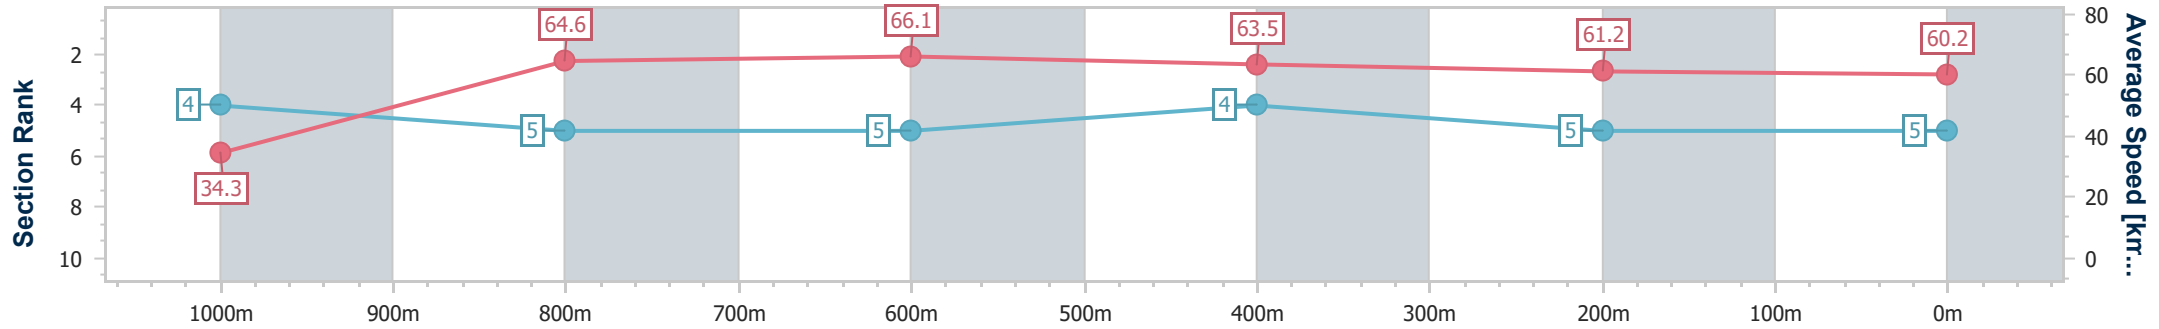

Horse/Jockey Name	Short Approach
Final Rank	5
Fastest Section Time (Section)	0:05.12 (Overall)
Top Speed [km/h] (Section)	67.3 (800m)
Race State	Finished

Aquis Park Gold Coast Poly QLD Professional
Race 3: HOSPITALITY & STRATA ACCOUNTANTS | AUDITORS
Maiden Handicap - 1050m

13 July 2024 - 13:33

Track Rating: Synthetic, Weather: Fine, Rail Position: True

Section	Overall	1000m	800m	600m	400m	200m
Section Times	1:02.24 [5] (0:05.12)	0:57.12 [4] (0:11.24)	0:45.88 [5] (0:10.98)	0:34.90 [5] (0:11.25)	0:23.65 [4] (0:11.70)	0:11.95 [5] (0:11.95)
Average Speed [km/h]	34.3	64.6	66.1	63.5	61.2	60.2
Top Speed [km/h]	34.5	65.9	67.3	66.5	64.3	62.3
Avg. Dist. to Rail [m]	2.7	2.9	1.6	0.9	1.6	3.7
Avg. Stride Freq. [Hz]	2.3	2.6	2.5	2.5	2.5	2.5
Avg. Stride Length [m]	4.1	6.8	7.2	7.1	6.8	6.7

- [ ] Ranking at each section and finish
- -.-.- No data available at this section
- NA No data available