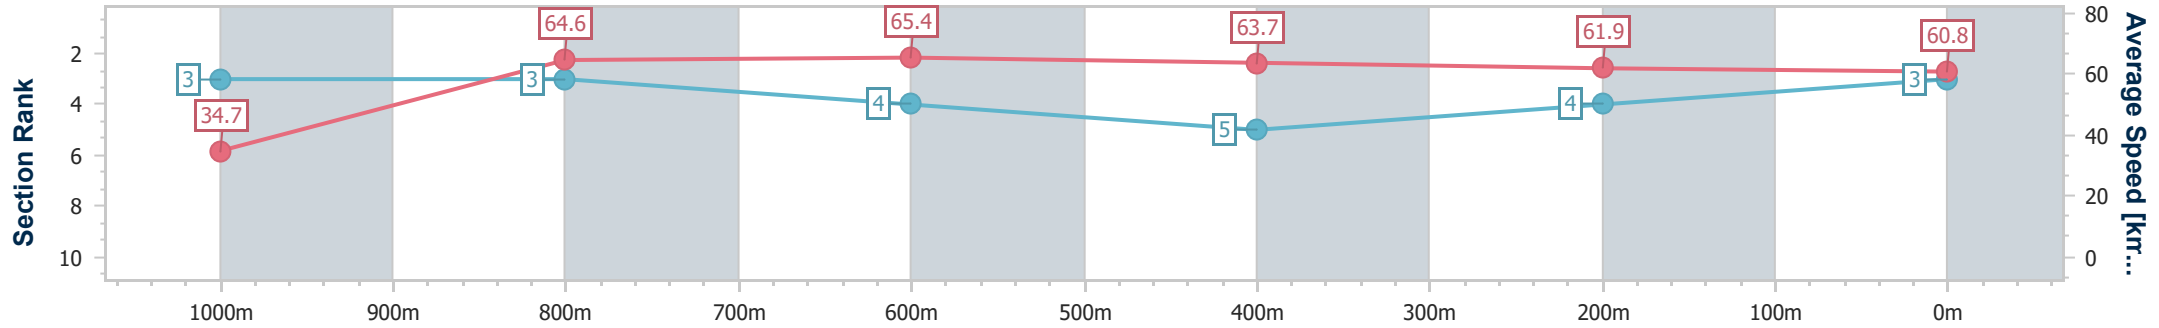

Horse/Jockey Name	Fly Fifer
Final Rank	3
Fastest Section Time (Section)	0:05.10 (Overall)
Top Speed [km/h] (Section)	67.3 (800m)
Race State	Finished

Aquis Park Gold Coast Poly QLD Professional
Race 3: HOSPITALITY & STRATA ACCOUNTANTS | AUDITORS
Maiden Handicap - 1050m

13 July 2024 - 13:33

Track Rating: Synthetic, Weather: Fine, Rail Position: True

Section	Overall	1000m	800m	600m	400m	200m
Section Times	1:02.04 [3] (0:05.10)	0:56.94 [3] (0:11.17)	0:45.77 [3] (0:11.00)	0:34.77 [4] (0:11.35)	0:23.42 [5] (0:11.61)	0:11.81 [4] (0:11.81)
Average Speed [km/h]	34.7	64.6	65.4	63.7	61.9	60.8
Top Speed [km/h]	34.9	65.9	67.3	66.0	63.8	63.2
Avg. Dist. to Rail [m]	0.8	1.1	0.7	0.6	1.6	0.3
Avg. Stride Freq. [Hz]	2.0	2.5	2.4	2.4	2.4	2.3
Avg. Stride Length [m]	4.7	7.2	7.4	7.4	7.2	7.3

- [ ] Ranking at each section and finish
- -.-.- No data available at this section
- NA No data available