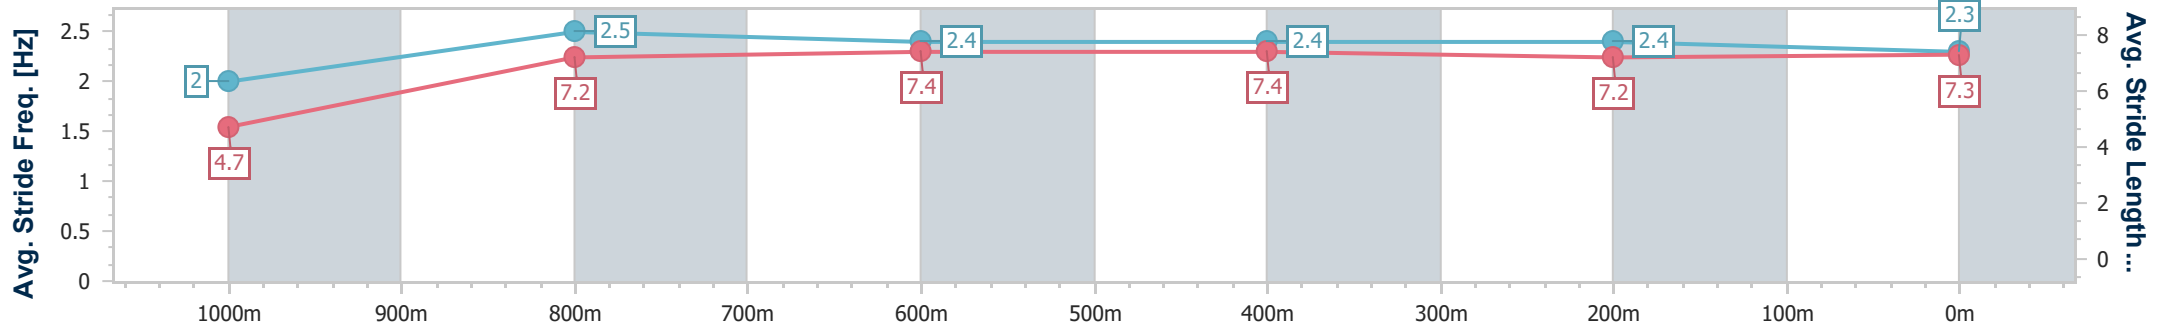

Horse/Jockey Name	Fly Fifer
Final Rank	3
Fastest Section Time (Section)	0:05.10 (Overall)
Top Speed [km/h] (Section)	67.3 (800m)
Race State	Finished

Aquis Park Gold Coast Poly QLD Professional
Race 3: HOSPITALITY & STRATA ACCOUNTANTS | AUDITORS
Maiden Handicap - 1050m

13 July 2024 - 13:33

Track Rating: Synthetic, Weather: Fine, Rail Position: True

Section	Overall	1000m	800m	600m	400m	200m
Section Times	1:02.04 [3] (0:05.10)	0:56.94 [3] (0:11.17)	0:45.77 [3] (0:11.00)	0:34.77 [4] (0:11.35)	0:23.42 [5] (0:11.61)	0:11.81 [4] (0:11.81)
Average Speed [km/h]	34.7	64.6	65.4	63.7	61.9	60.8
Top Speed [km/h]	34.9	65.9	67.3	66.0	63.8	63.2
Avg. Dist. to Rail [m]	0.8	1.1	0.7	0.6	1.6	0.3
Avg. Stride Freq. [Hz]	2.0	2.5	2.4	2.4	2.4	2.3
Avg. Stride Length [m]	4.7	7.2	7.4	7.4	7.2	7.3

- [ ] Ranking at each section and finish
- -.-.- No data available at this section
- NA No data available