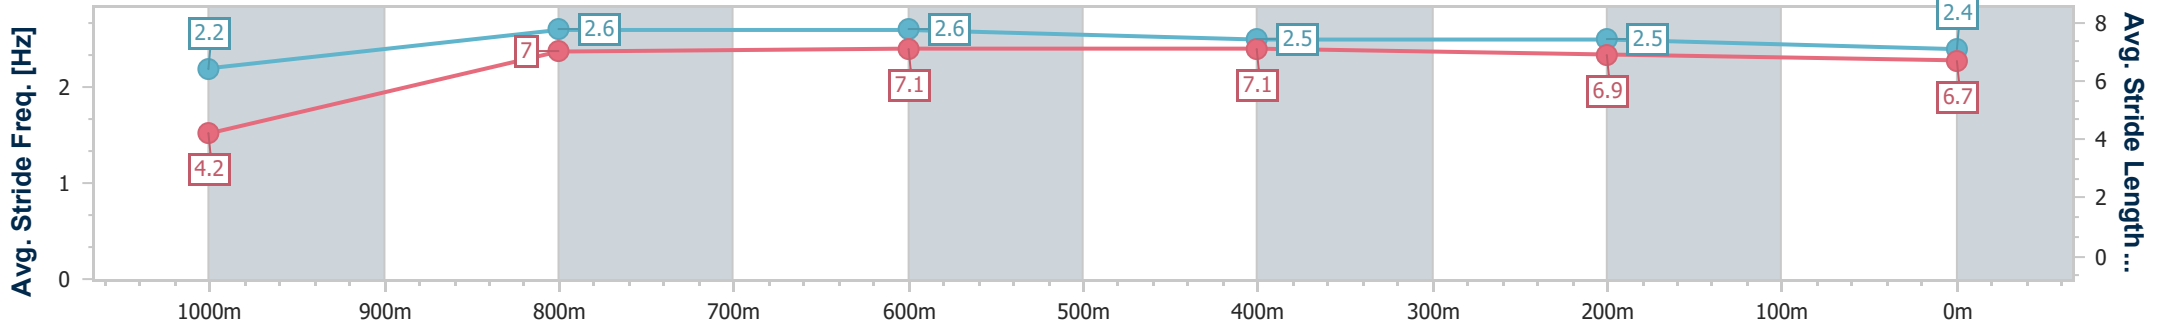

Horse/Jockey Name	Miss Honeycomb
Final Rank	6
Fastest Section Time (Section)	0:05.33 (Overall)
Top Speed [km/h] (Section)	69.3 (800m)
Race State	Finished

Aquis Park Gold Coast Poly QLD Professional
Race 3: HOSPITALITY & STRATA ACCOUNTANTS | AUDITORS
Maiden Handicap - 1050m

13 July 2024 - 13:33

Track Rating: Synthetic, Weather: Fine, Rail Position: True

Section	Overall	1000m	800m	600m	400m	200m
Section Times	1:02.40 [6] (0:05.33)	0:57.07 [7] (0:11.01)	0:46.06 [4] (0:10.88)	0:35.18 [3] (0:11.27)	0:23.91 [3] (0:11.71)	0:12.20 [3] (0:12.20)
Average Speed [km/h]	33.0	66.6	67.3	64.7	61.7	58.8
Top Speed [km/h]	33.2	67.5	69.3	67.9	65.0	62.1
Avg. Dist. to Rail [m]	4.1	3.8	2.9	2.1	0.3	2.1
Avg. Stride Freq. [Hz]	2.2	2.6	2.6	2.5	2.5	2.4
Avg. Stride Length [m]	4.2	7.0	7.1	7.1	6.9	6.7

- [ ] Ranking at each section and finish
- -.-.- No data available at this section
- NA No data available