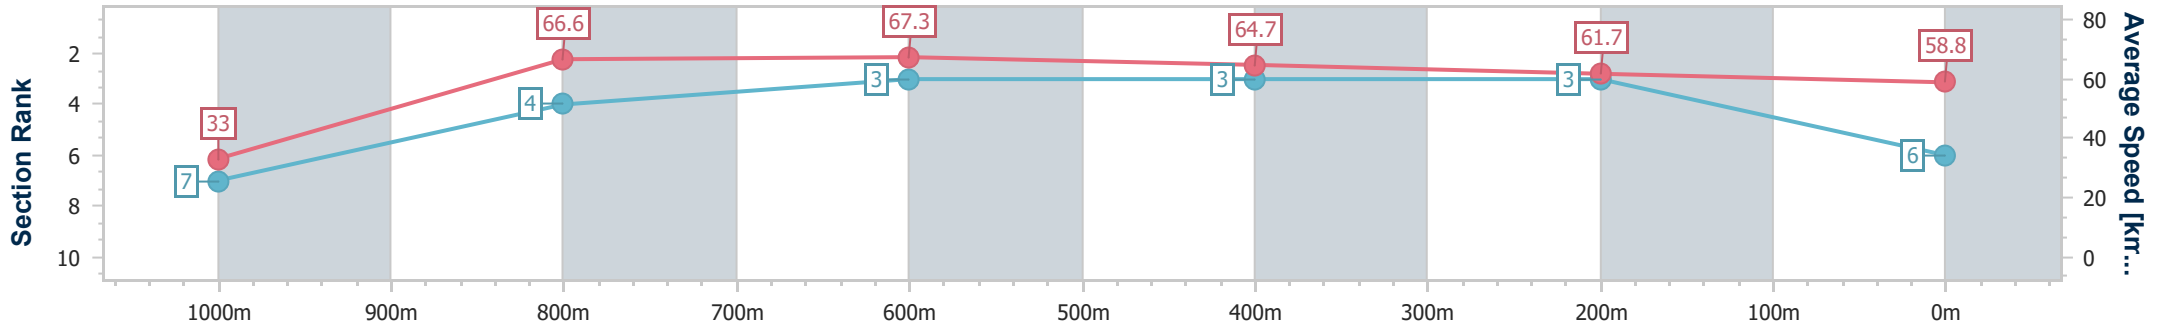

Horse/Jockey Name	Miss Honeycomb
Final Rank	6
Fastest Section Time (Section)	0:05.33 (Overall)
Top Speed [km/h] (Section)	69.3 (800m)
Race State	Finished

Aquis Park Gold Coast Poly QLD Professional
Race 3: HOSPITALITY & STRATA ACCOUNTANTS | AUDITORS
Maiden Handicap - 1050m

13 July 2024 - 13:33

Track Rating: Synthetic, Weather: Fine, Rail Position: True

Section	Overall	1000m	800m	600m	400m	200m
Section Times	1:02.40 [6] (0:05.33)	0:57.07 [7] (0:11.01)	0:46.06 [4] (0:10.88)	0:35.18 [3] (0:11.27)	0:23.91 [3] (0:11.71)	0:12.20 [3] (0:12.20)
Average Speed [km/h]	33.0	66.6	67.3	64.7	61.7	58.8
Top Speed [km/h]	33.2	67.5	69.3	67.9	65.0	62.1
Avg. Dist. to Rail [m]	4.1	3.8	2.9	2.1	0.3	2.1
Avg. Stride Freq. [Hz]	2.2	2.6	2.6	2.5	2.5	2.4
Avg. Stride Length [m]	4.2	7.0	7.1	7.1	6.9	6.7

- [ ] Ranking at each section and finish
- -.-.- No data available at this section
- NA No data available