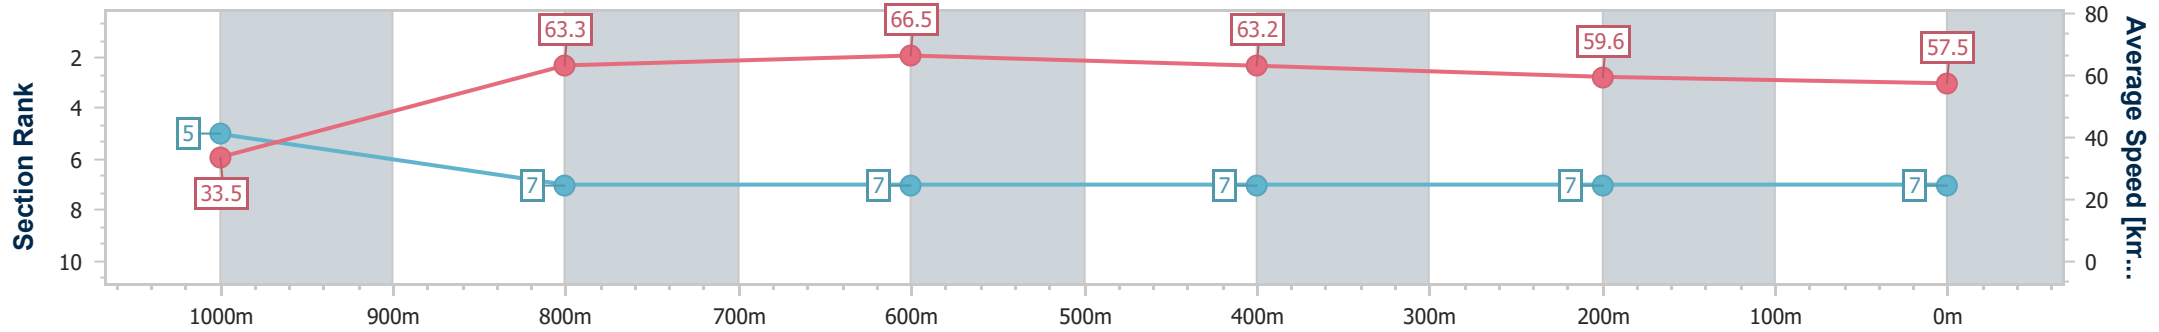

Horse/Jockey Name	Strengthandhonour
Final Rank	7
Fastest Section Time (Section)	0:05.27 (Overall)
Top Speed [km/h] (Section)	67.0 (800m)
Race State	Finished

Aquis Park Gold Coast Poly QLD Professional
Race 3: HOSPITALITY & STRATA ACCOUNTANTS | AUDITORS
Maiden Handicap - 1050m

13 July 2024 - 13:33

Track Rating: Synthetic, Weather: Fine, Rail Position: True

Section	Overall	1000m	800m	600m	400m	200m
Section Times	1:04.07 [7] (0:05.27)	0:58.80 [5] (0:11.46)	0:47.34 [7] (0:11.00)	0:36.34 [7] (0:11.62)	0:24.72 [7] (0:12.18)	0:12.54 [7] (0:12.54)
Average Speed [km/h]	33.5	63.3	66.5	63.2	59.6	57.5
Top Speed [km/h]	33.7	64.8	67.0	66.8	63.6	60.1
Avg. Dist. to Rail [m]	6.7	4.0	1.8	3.7	5.2	6.6
Avg. Stride Freq. [Hz]	2.1	2.4	2.4	2.3	2.3	2.2
Avg. Stride Length [m]	4.4	7.3	7.7	7.5	7.3	7.2

- [ ] Ranking at each section and finish
- -.-.- No data available at this section
- NA No data available