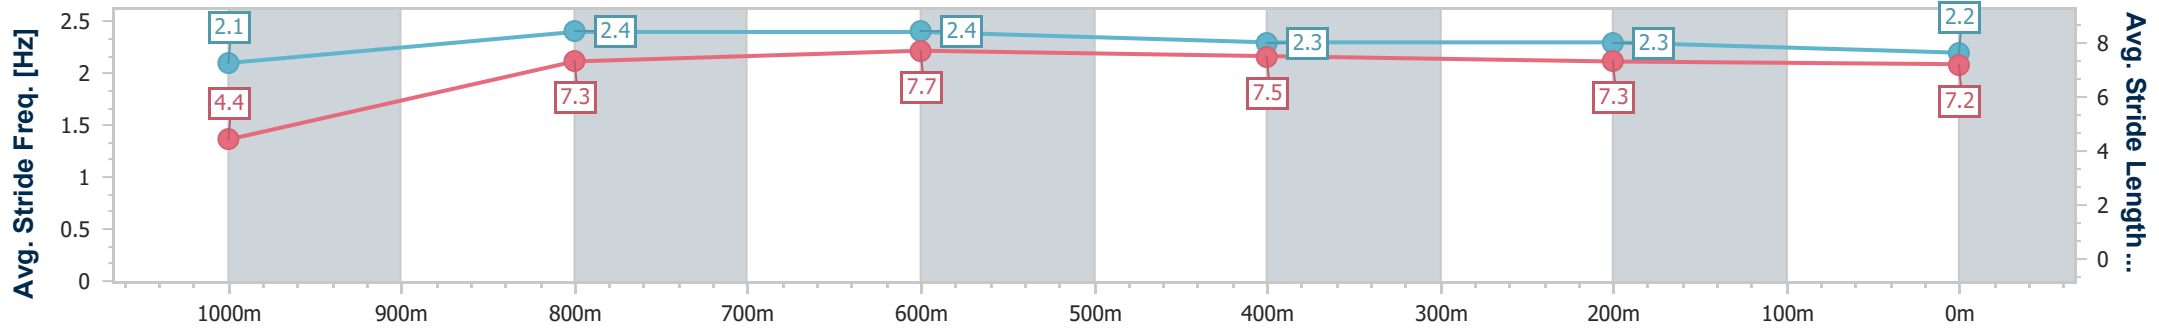

Horse/Jockey Name	Strengthandhonour
Final Rank	7
Fastest Section Time (Section)	0:05.27 (Overall)
Top Speed [km/h] (Section)	67.0 (800m)
Race State	Finished

Aquis Park Gold Coast Poly QLD Professional
Race 3: HOSPITALITY & STRATA ACCOUNTANTS | AUDITORS
Maiden Handicap - 1050m

13 July 2024 - 13:33

Track Rating: Synthetic, Weather: Fine, Rail Position: True

Section	Overall	1000m	800m	600m	400m	200m
Section Times	1:04.07 [7] (0:05.27)	0:58.80 [5] (0:11.46)	0:47.34 [7] (0:11.00)	0:36.34 [7] (0:11.62)	0:24.72 [7] (0:12.18)	0:12.54 [7] (0:12.54)
Average Speed [km/h]	33.5	63.3	66.5	63.2	59.6	57.5
Top Speed [km/h]	33.7	64.8	67.0	66.8	63.6	60.1
Avg. Dist. to Rail [m]	6.7	4.0	1.8	3.7	5.2	6.6
Avg. Stride Freq. [Hz]	2.1	2.4	2.4	2.3	2.3	2.2
Avg. Stride Length [m]	4.4	7.3	7.7	7.5	7.3	7.2

- [ ] Ranking at each section and finish
- -.-.- No data available at this section
- NA No data available