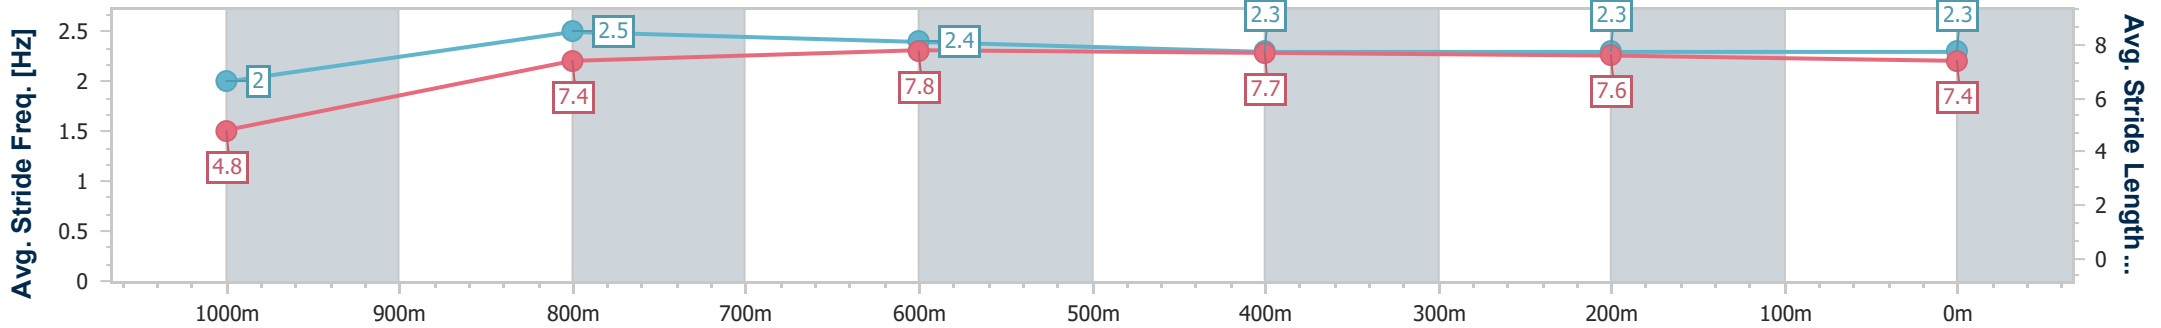

13 July 2024 - 13:33

Track Rating: Synthetic, Weather: Fine, Rail Position: True

Section	Overall	1000m	800m	600m	400m	200m
Section Times	1:01.47 [1] (0:05.04)	0:56.43 [2] (0:11.08)	0:45.35 [2] (0:10.77)	0:34.58 [1] (0:11.33)	0:23.25 [2] (0:11.49)	0:11.76 [2] (0:11.76)
Average Speed [km/h]	34.9	65.7	67.5	65.0	63.1	60.9
Top Speed [km/h]	35.1	66.9	68.6	68.3	65.2	63.9
Avg. Dist. to Rail [m]	5.0	3.3	2.4	4.0	3.4	2.5
Avg. Stride Freq. [Hz]	2.0	2.5	2.4	2.3	2.3	2.3
Avg. Stride Length [m]	4.8	7.4	7.8	7.7	7.6	7.4