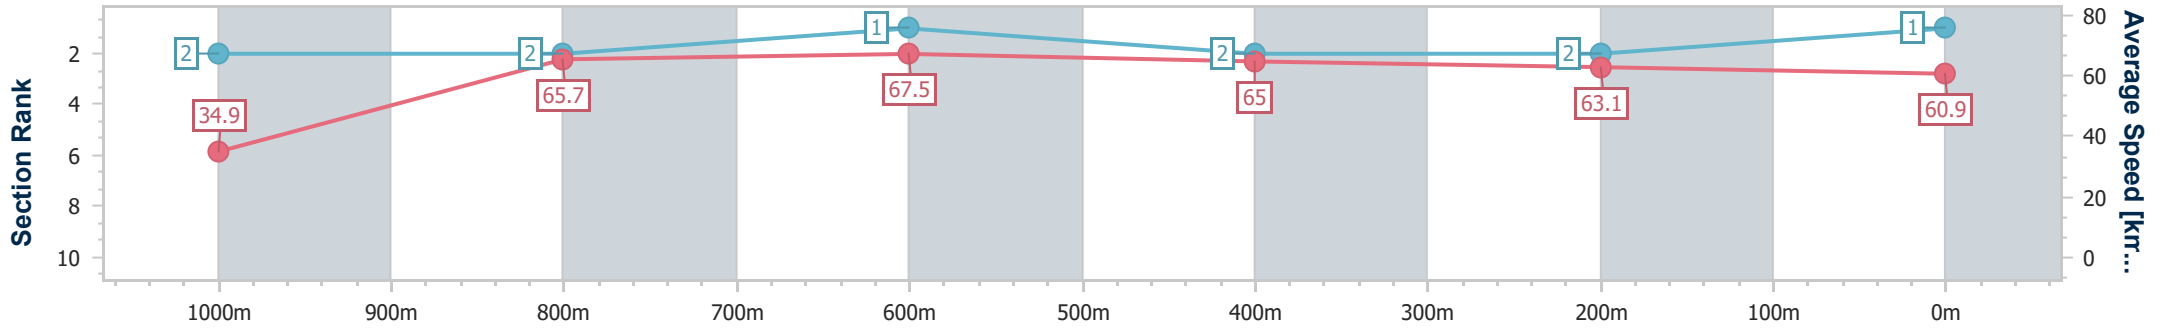

13 July 2024 - 13:33

Track Rating: Synthetic, Weather: Fine, Rail Position: True

Section	Overall	1000m	800m	600m	400m	200m
Section Times	1:01.47 [1] (0:05.04)	0:56.43 [2] (0:11.08)	0:45.35 [2] (0:10.77)	0:34.58 [1] (0:11.33)	0:23.25 [2] (0:11.49)	0:11.76 [2] (0:11.76)
Average Speed [km/h]	34.9	65.7	67.5	65.0	63.1	60.9
Top Speed [km/h]	35.1	66.9	68.6	68.3	65.2	63.9
Avg. Dist. to Rail [m]	5.0	3.3	2.4	4.0	3.4	2.5
Avg. Stride Freq. [Hz]	2.0	2.5	2.4	2.3	2.3	2.3
Avg. Stride Length [m]	4.8	7.4	7.8	7.7	7.6	7.4