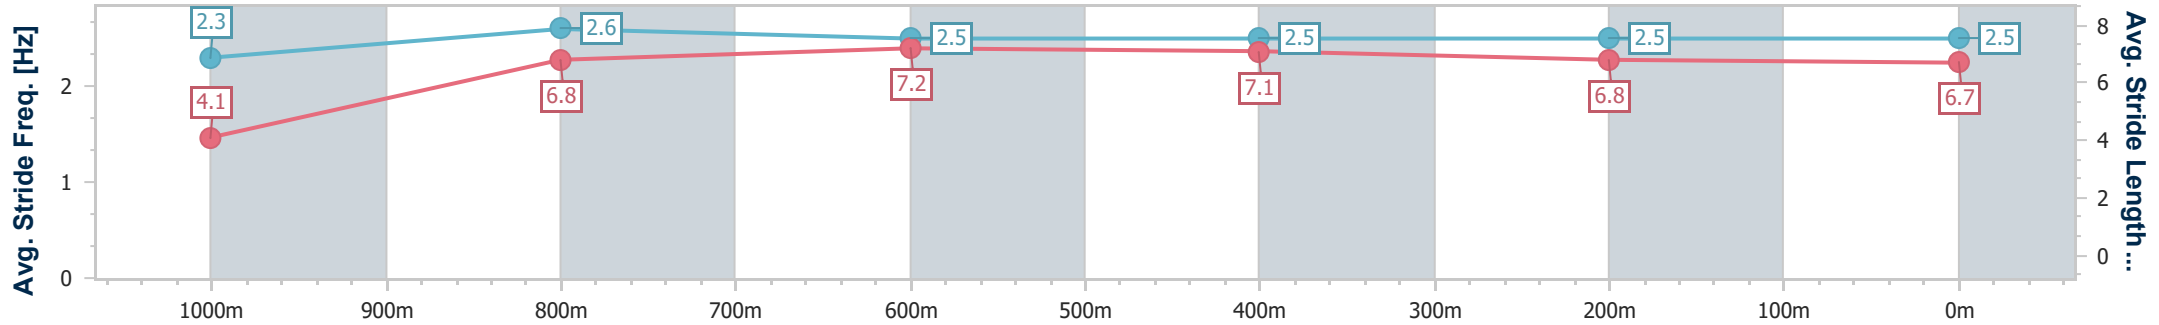

Horse/Jockey Name	Short Approach
Final Rank	5
Fastest Section Time (Section)	0:05.12 (Overall)
Top Speed [km/h] (Section)	67.3 (800m)
Race State	Finished

Aquis Park Gold Coast Poly QLD Professional
Race 3: HOSPITALITY & STRATA ACCOUNTANTS | AUDITORS
Maiden Handicap - 1050m

13 July 2024 - 13:33

Track Rating: Synthetic, Weather: Fine, Rail Position: True

Section	Overall	1000m	800m	600m	400m	200m
Section Times	1:02.24 [5] (0:05.12)	0:57.12 [4] (0:11.24)	0:45.88 [5] (0:10.98)	0:34.90 [5] (0:11.25)	0:23.65 [4] (0:11.70)	0:11.95 [5] (0:11.95)
Average Speed [km/h]	34.3	64.6	66.1	63.5	61.2	60.2
Top Speed [km/h]	34.5	65.9	67.3	66.5	64.3	62.3
Avg. Dist. to Rail [m]	2.7	2.9	1.6	0.9	1.6	3.7
Avg. Stride Freq. [Hz]	2.3	2.6	2.5	2.5	2.5	2.5
Avg. Stride Length [m]	4.1	6.8	7.2	7.1	6.8	6.7

- [ ] Ranking at each section and finish
- -.-.- No data available at this section
- NA No data available