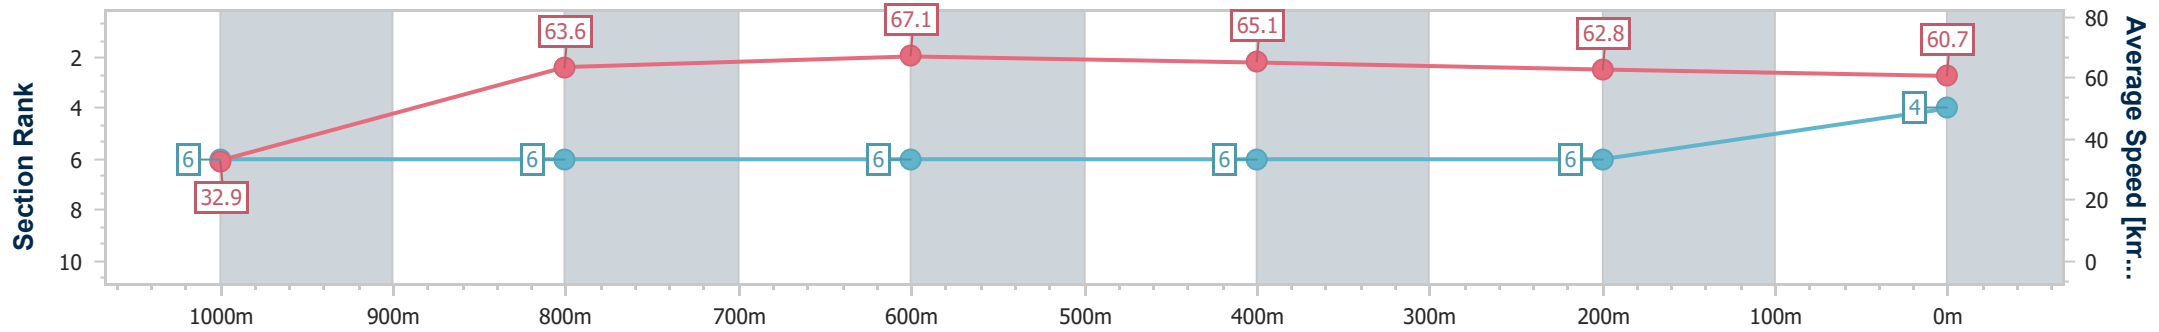

Horse/Jockey Name	Supido Rose
Final Rank	4
Fastest Section Time (Section)	0:05.31 (Overall)
Top Speed [km/h] (Section)	68.1 (800m)
Race State	Finished

Aquis Park Gold Coast Poly QLD Professional
Race 3: HOSPITALITY & STRATA ACCOUNTANTS | AUDITORS
Maiden Handicap - 1050m

13 July 2024 - 13:33

Track Rating: Synthetic, Weather: Fine, Rail Position: True

Section	Overall	1000m	800m	600m	400m	200m
Section Times	1:02.17 [4] (0:05.31)	0:56.86 [6] (0:11.39)	0:45.47 [6] (0:10.81)	0:34.66 [6] (0:11.29)	0:23.37 [6] (0:11.55)	0:11.82 [6] (0:11.82)
Average Speed [km/h]	32.9	63.6	67.1	65.1	62.8	60.7
Top Speed [km/h]	33.1	65.0	68.1	67.9	65.2	63.5
Avg. Dist. to Rail [m]	3.3	2.7	2.5	4.1	3.6	4.6
Avg. Stride Freq. [Hz]	2.0	2.4	2.4	2.4	2.4	2.4
Avg. Stride Length [m]	4.5	7.3	7.6	7.6	7.2	7.1

- [ ] Ranking at each section and finish
- -.-.- No data available at this section
- NA No data available