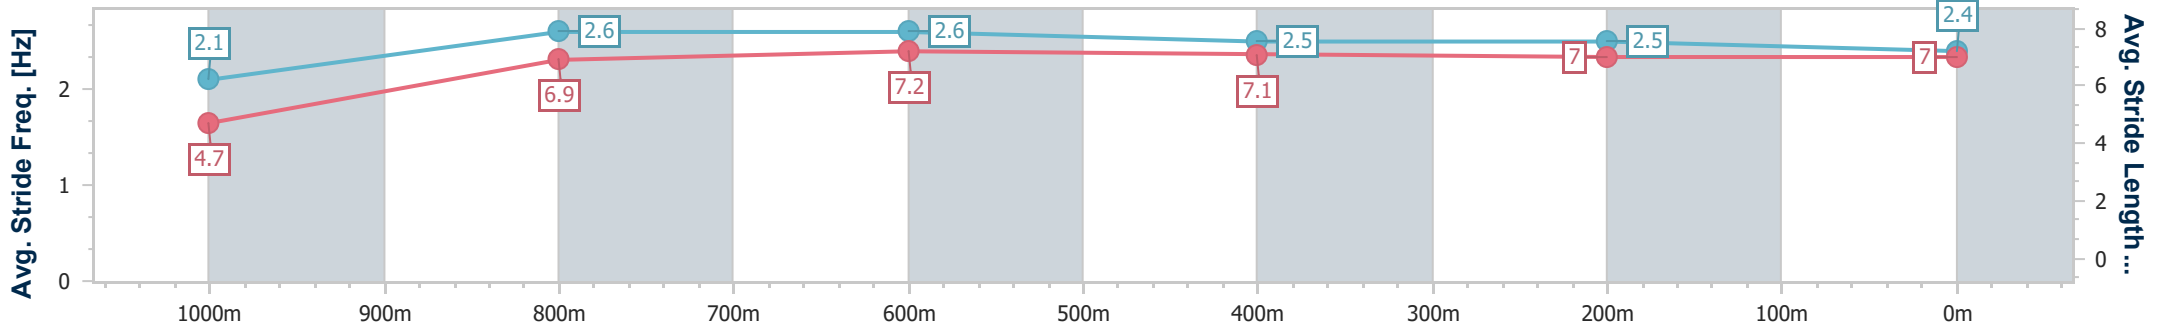

Horse/Jockey Name	Dee Stormed
Final Rank	2
Fastest Section Time (Section)	0:05.03 (Overall)
Top Speed [km/h] (Section)	68.2 (800m)
Race State	Finished

Aquis Park Gold Coast Poly QLD Professional
Race 3: HOSPITALITY & STRATA ACCOUNTANTS | AUDITORS
Maiden Handicap - 1050m

13 July 2024 - 13:33

Track Rating: Synthetic, Weather: Fine, Rail Position: True

Section	Overall	1000m	800m	600m	400m	200m
Section Times	1:01.54 [2] (0:05.03)	0:56.51 [1] (0:11.02)	0:45.49 [1] (0:10.85)	0:34.64 [2] (0:11.14)	0:23.50 [1] (0:11.60)	0:11.90 [1] (0:11.90)
Average Speed [km/h]	35.3	65.2	66.7	64.6	62.1	60.5
Top Speed [km/h]	35.5	66.6	68.2	67.1	65.4	62.6
Avg. Dist. to Rail [m]	0.4	0.6	0.8	0.8	0.5	0.2
Avg. Stride Freq. [Hz]	2.1	2.6	2.6	2.5	2.5	2.4
Avg. Stride Length [m]	4.7	6.9	7.2	7.1	7.0	7.0

- [ ] Ranking at each section and finish
- -.-.- No data available at this section
- NA No data available