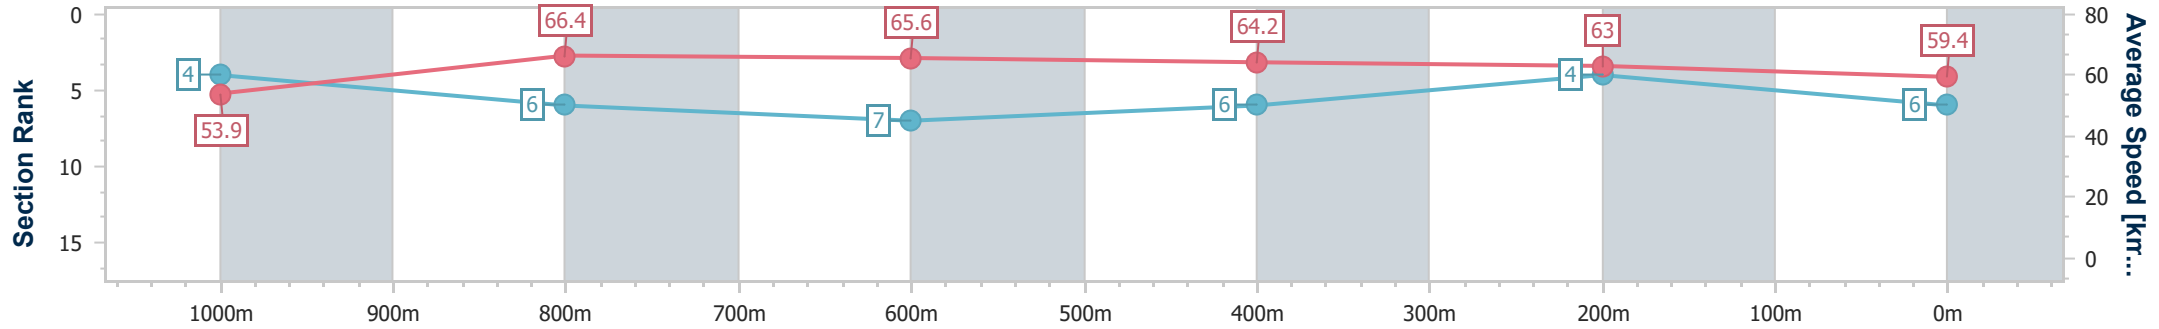

Horse/Jockey Name	Coburg
Final Rank	6
Fastest Section Time (Section)	0:10.92 (1000m)
Top Speed [km/h] (Section)	67.9 (1000m)
Race State	Finished

Aquis Park Gold Coast Poly QLD Professional
Race 6: KELLY & PARTNERS CHARTERED ACCOUNTANTS
Class 2 Handicap - 1200m

13 July 2024 - 15:24

Track Rating: Synthetic, Weather: Fine, Rail Position: True

Section	Overall	1000m	800m	600m	400m	200m
Section Times	1:10.33 [6] (0:13.35)	0:56.98 [4] (0:10.92)	0:46.06 [6] (0:11.11)	0:34.95 [7] (0:11.25)	0:23.70 [6] (0:11.52)	0:12.18 [4] (0:12.18)
Average Speed [km/h]	53.9	66.4	65.6	64.2	63.0	59.4
Top Speed [km/h]	67.9	67.9	66.9	66.9	64.0	62.6
Avg. Dist. to Rail [m]	3.7	2.2	1.9	1.6	2.2	1.6
Avg. Stride Freq. [Hz]	2.3	2.4	2.4	2.4	2.4	2.3
Avg. Stride Length [m]	6.4	7.6	7.7	7.5	7.4	7.0

- [ ] Ranking at each section and finish
- -.-.- No data available at this section
- NA No data available