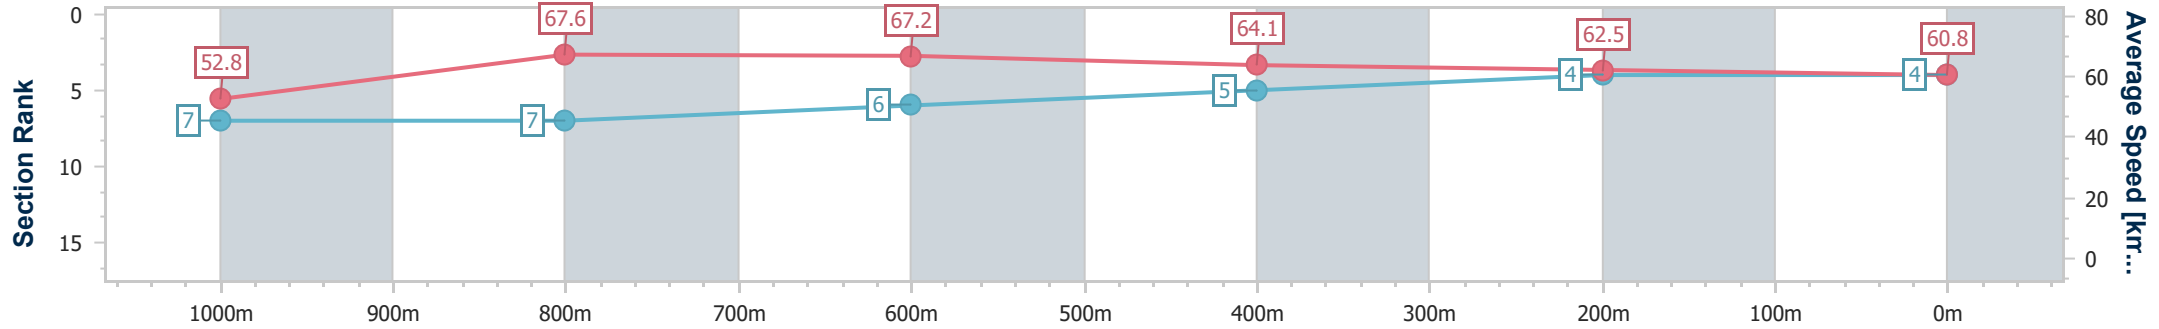

Horse/Jockey Name	Miss Shu
Final Rank	4
Fastest Section Time (Section)	0:10.74 (1000m)
Top Speed [km/h] (Section)	68.4 (1000m)
Race State	Finished

Aquis Park Gold Coast Poly QLD Professional
Race 6: KELLY & PARTNERS CHARTERED ACCOUNTANTS
Class 2 Handicap - 1200m

13 July 2024 - 15:24

Track Rating: Synthetic, Weather: Fine, Rail Position: True

Section	Overall	1000m	800m	600m	400m	200m
Section Times	1:10.11 [4] (0:13.61)	0:56.50 [7] (0:10.74)	0:45.76 [7] (0:10.87)	0:34.89 [6] (0:11.33)	0:23.56 [5] (0:11.60)	0:11.96 [4] (0:11.96)
Average Speed [km/h]	52.8	67.6	67.2	64.1	62.5	60.8
Top Speed [km/h]	67.3	68.4	67.8	66.4	63.4	62.0
Avg. Dist. to Rail [m]	3.4	2.8	2.3	2.5	4.1	6.5
Avg. Stride Freq. [Hz]	2.4	2.5	2.5	2.4	2.4	2.3
Avg. Stride Length [m]	6.1	7.5	7.6	7.4	7.2	7.2

- [ ] Ranking at each section and finish
- -.-.- No data available at this section
- NA No data available