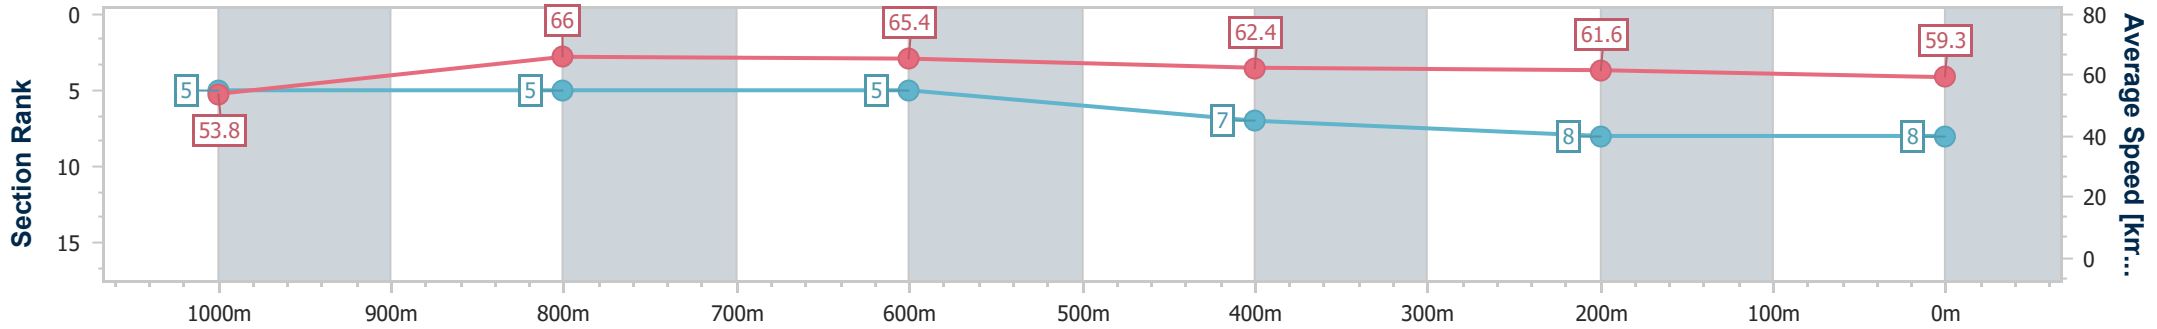

Horse/Jockey Name	Ponca
Final Rank	8
Fastest Section Time (Section)	0:10.87 (1000m)
Top Speed [km/h] (Section)	67.6 (1000m)
Race State	Finished

Aquis Park Gold Coast Poly QLD Professional
Race 6: KELLY & PARTNERS CHARTERED ACCOUNTANTS
Class 2 Handicap - 1200m

13 July 2024 - 15:24

Track Rating: Synthetic, Weather: Fine, Rail Position: True

Section	Overall	1000m	800m	600m	400m	200m
Section Times	1:10.73 [8] (0:13.40)	0:57.33 [5] (0:10.87)	0:46.46 [5] (0:10.93)	0:35.53 [5] (0:11.58)	0:23.95 [7] (0:11.74)	0:12.21 [8] (0:12.21)
Average Speed [km/h]	53.8	66.0	65.4	62.4	61.6	59.3
Top Speed [km/h]	66.5	67.6	67.5	66.0	63.0	60.2
Avg. Dist. to Rail [m]	1.1	0.9	0.8	0.8	1.2	0.8
Avg. Stride Freq. [Hz]	2.4	2.4	2.4	2.3	2.3	2.3
Avg. Stride Length [m]	6.1	7.7	7.6	7.5	7.4	7.2

- [ ] Ranking at each section and finish
- -.-.- No data available at this section
- NA No data available