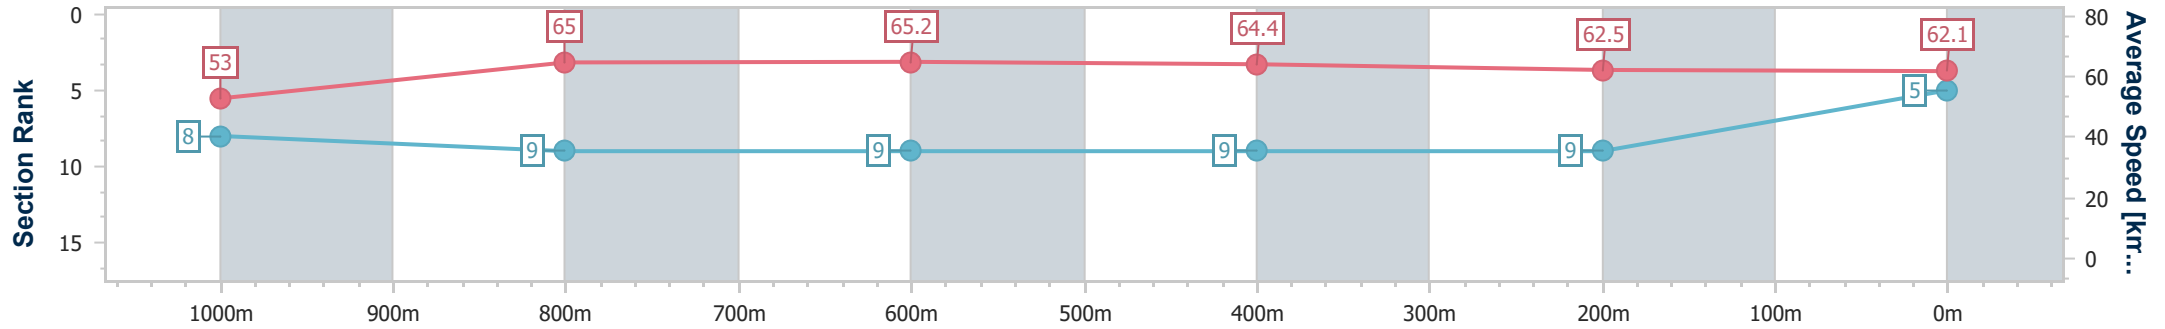

Horse/Jockey Name	Manic Light
Final Rank	5
Fastest Section Time (Section)	0:11.06 (800m)
Top Speed [km/h] (Section)	68.3 (1000m)
Race State	Finished

Aquis Park Gold Coast Poly QLD Professional
Race 6: KELLY & PARTNERS CHARTERED ACCOUNTANTS
Class 2 Handicap - 1200m

13 July 2024 - 15:24

Track Rating: Synthetic, Weather: Fine, Rail Position: True

Section	Overall	1000m	800m	600m	400m	200m
Section Times	1:10.30 [5] (0:13.64)	0:56.66 [8] (0:11.07)	0:45.59 [9] (0:11.06)	0:34.53 [9] (0:11.25)	0:23.28 [9] (0:11.56)	0:11.72 [9] (0:11.72)
Average Speed [km/h]	53.0	65.0	65.2	64.4	62.5	62.1
Top Speed [km/h]	65.3	68.3	66.6	67.2	63.3	63.6
Avg. Dist. to Rail [m]	0.3	0.6	0.7	0.9	3.0	5.2
Avg. Stride Freq. [Hz]	2.4	2.5	2.5	2.5	2.5	2.5
Avg. Stride Length [m]	6.0	7.3	7.2	7.3	7.1	6.9

- [ ] Ranking at each section and finish
- -.-.- No data available at this section
- NA No data available