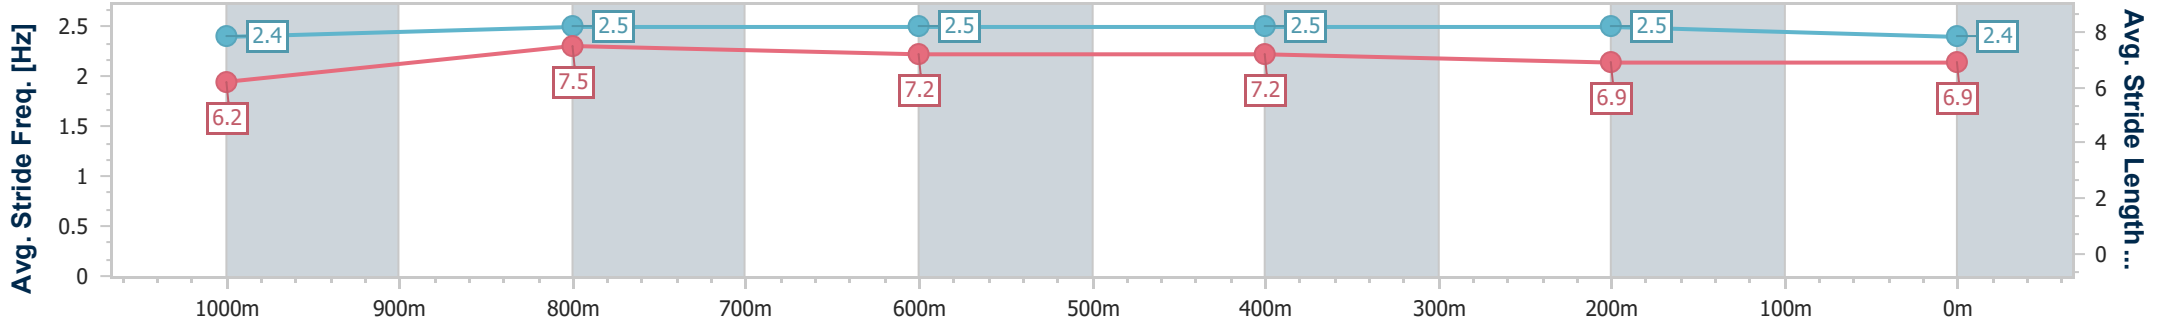

Horse/Jockey Name	Dusky Dancer
Final Rank	3
Fastest Section Time (Section)	0:10.70 (1000m)
Top Speed [km/h] (Section)	68.3 (Overall)
Race State	Finished

Aquis Park Gold Coast Poly QLD Professional
Race 6: KELLY & PARTNERS CHARTERED ACCOUNTANTS
Class 2 Handicap - 1200m

13 July 2024 - 15:24

Track Rating: Synthetic, Weather: Fine, Rail Position: True

Section	Overall	1000m	800m	600m	400m	200m
Section Times	1:09.82 [3] (0:13.05)	0:56.77 [1] (0:10.70)	0:46.07 [1] (0:11.15)	0:34.92 [1] (0:11.16)	0:23.76 [1] (0:11.60)	0:12.16 [1] (0:12.16)
Average Speed [km/h]	55.2	67.1	64.6	64.3	61.9	59.4
Top Speed [km/h]	68.3	68.2	66.1	65.3	62.6	61.1
Avg. Dist. to Rail [m]	5.0	0.9	0.8	1.1	1.3	1.2
Avg. Stride Freq. [Hz]	2.4	2.5	2.5	2.5	2.5	2.4
Avg. Stride Length [m]	6.2	7.5	7.2	7.2	6.9	6.9

- [ ] Ranking at each section and finish
- -.-.- No data available at this section
- NA No data available