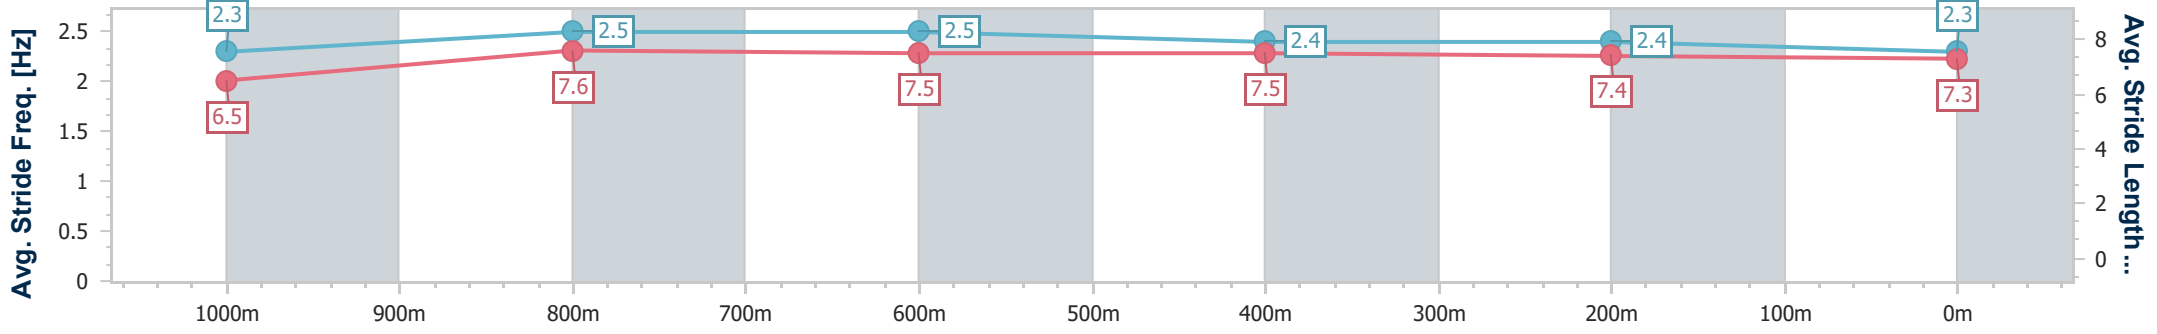

13 July 2024 - 15:24

Track Rating: Synthetic, Weather: Fine, Rail Position: True

Section	Overall	1000m	800m	600m	400m	200m
Section Times	1:09.78 [1] (0:13.31)	0:56.47 [3] (0:10.63)	0:45.84 [2] (0:11.11)	0:34.73 [3] (0:11.30)	0:23.43 [3] (0:11.38)	0:12.05 [2] (0:12.05)
Average Speed [km/h]	54.1	68.5	66.5	65.2	64.0	60.2
Top Speed [km/h]	67.8	69.0	67.7	67.1	66.5	62.2
Avg. Dist. to Rail [m]	7.2	3.2	4.8	4.7	5.5	6.3
Avg. Stride Freq. [Hz]	2.3	2.5	2.5	2.4	2.4	2.3
Avg. Stride Length [m]	6.5	7.6	7.5	7.5	7.4	7.3