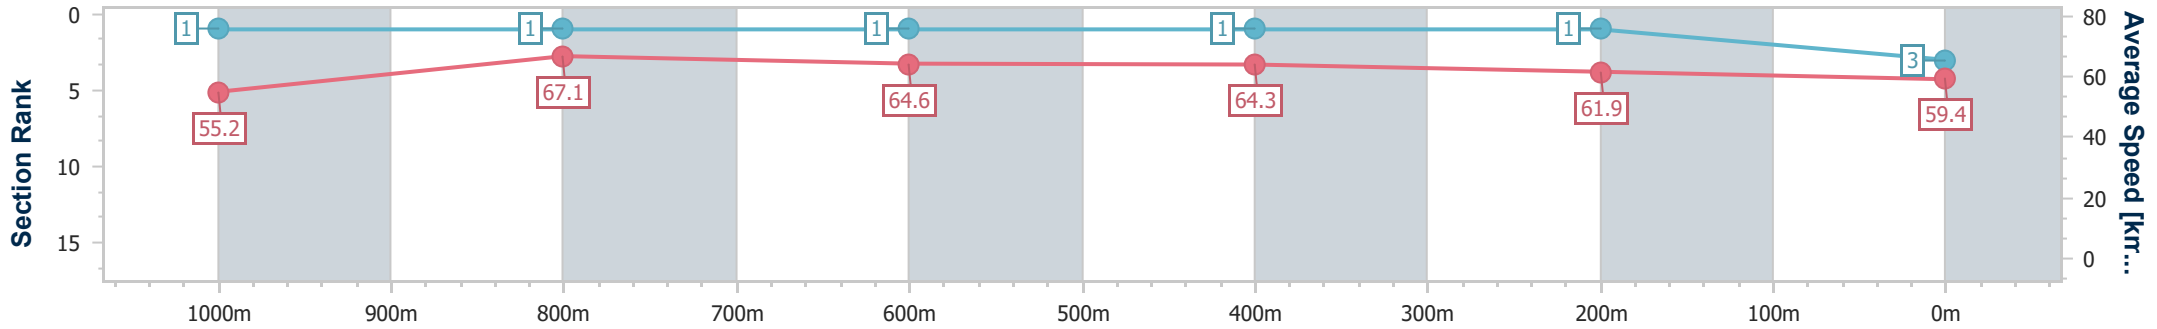

Horse/Jockey Name	Dusky Dancer
Final Rank	3
Fastest Section Time (Section)	0:10.70 (1000m)
Top Speed [km/h] (Section)	68.3 (Overall)
Race State	Finished

Aquis Park Gold Coast Poly QLD Professional
Race 6: KELLY & PARTNERS CHARTERED ACCOUNTANTS
Class 2 Handicap - 1200m

13 July 2024 - 15:24

Track Rating: Synthetic, Weather: Fine, Rail Position: True

Section	Overall	1000m	800m	600m	400m	200m
Section Times	1:09.82 [3] (0:13.05)	0:56.77 [1] (0:10.70)	0:46.07 [1] (0:11.15)	0:34.92 [1] (0:11.16)	0:23.76 [1] (0:11.60)	0:12.16 [1] (0:12.16)
Average Speed [km/h]	55.2	67.1	64.6	64.3	61.9	59.4
Top Speed [km/h]	68.3	68.2	66.1	65.3	62.6	61.1
Avg. Dist. to Rail [m]	5.0	0.9	0.8	1.1	1.3	1.2
Avg. Stride Freq. [Hz]	2.4	2.5	2.5	2.5	2.5	2.4
Avg. Stride Length [m]	6.2	7.5	7.2	7.2	6.9	6.9

- [ ] Ranking at each section and finish
- -.-.- No data available at this section
- NA No data available