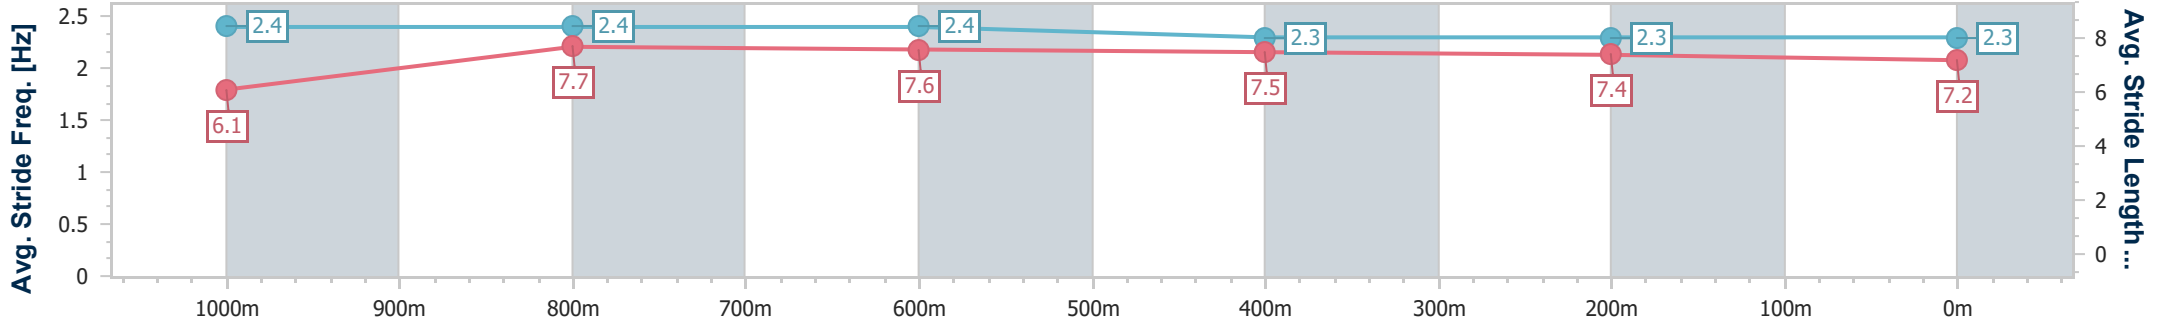

Horse/Jockey Name	Ponca
Final Rank	8
Fastest Section Time (Section)	0:10.87 (1000m)
Top Speed [km/h] (Section)	67.6 (1000m)
Race State	Finished

Aquis Park Gold Coast Poly QLD Professional
Race 6: KELLY & PARTNERS CHARTERED ACCOUNTANTS
Class 2 Handicap - 1200m

13 July 2024 - 15:24

Track Rating: Synthetic, Weather: Fine, Rail Position: True

Section	Overall	1000m	800m	600m	400m	200m
Section Times	1:10.73 [8] (0:13.40)	0:57.33 [5] (0:10.87)	0:46.46 [5] (0:10.93)	0:35.53 [5] (0:11.58)	0:23.95 [7] (0:11.74)	0:12.21 [8] (0:12.21)
Average Speed [km/h]	53.8	66.0	65.4	62.4	61.6	59.3
Top Speed [km/h]	66.5	67.6	67.5	66.0	63.0	60.2
Avg. Dist. to Rail [m]	1.1	0.9	0.8	0.8	1.2	0.8
Avg. Stride Freq. [Hz]	2.4	2.4	2.4	2.3	2.3	2.3
Avg. Stride Length [m]	6.1	7.7	7.6	7.5	7.4	7.2

- [ ] Ranking at each section and finish
- -.-.- No data available at this section
- NA No data available