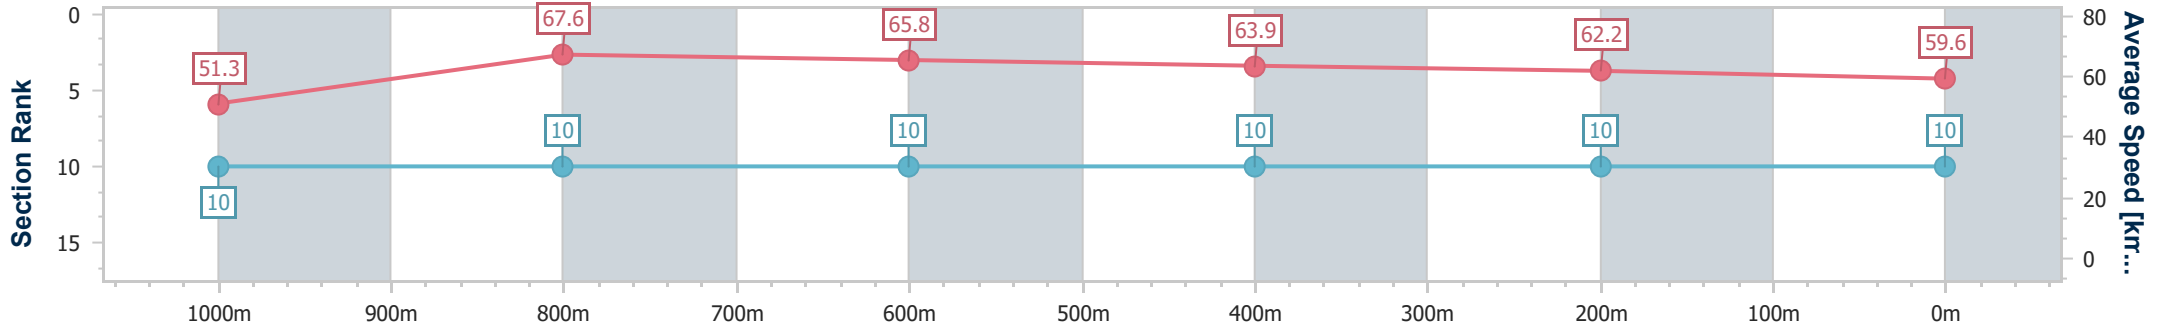

Horse/Jockey Name	Surcote
Final Rank	10
Fastest Section Time (Section)	0:10.73 (1000m)
Top Speed [km/h] (Section)	68.7 (1000m)
Race State	Finished

Aquis Park Gold Coast Poly QLD Professional
Race 6: KELLY & PARTNERS CHARTERED ACCOUNTANTS
Class 2 Handicap - 1200m

13 July 2024 - 15:24

Track Rating: Synthetic, Weather: Fine, Rail Position: True

Section	Overall	1000m	800m	600m	400m	200m
Section Times	1:11.09 [10] (0:14.02)	0:57.07 [10] (0:10.73)	0:46.34 [10] (0:11.06)	0:35.28 [10] (0:11.44)	0:23.84 [10] (0:11.66)	0:12.18 [10] (0:12.18)
Average Speed [km/h]	51.3	67.6	65.8	63.9	62.2	59.6
Top Speed [km/h]	66.8	68.7	67.0	66.7	62.6	62.2
Avg. Dist. to Rail [m]	2.2	1.6	2.3	2.7	4.2	5.1
Avg. Stride Freq. [Hz]	2.1	2.3	2.3	2.3	2.3	2.2
Avg. Stride Length [m]	6.7	8.3	8.1	7.9	7.6	7.3

- [ ] Ranking at each section and finish
- -.-.- No data available at this section
- NA No data available