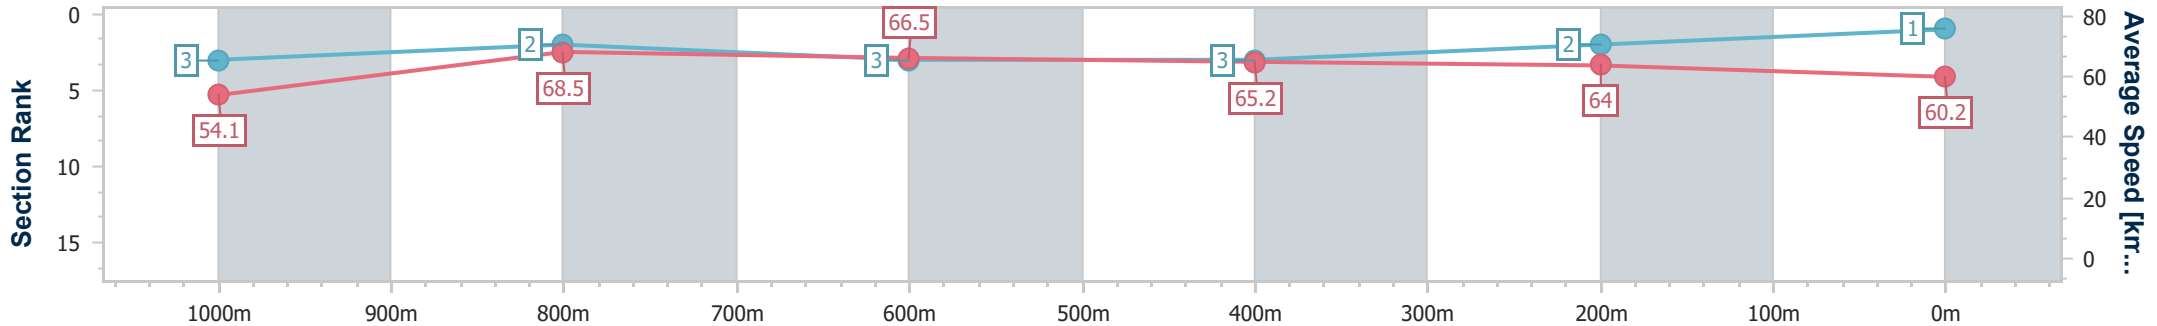

13 July 2024 - 15:24

Track Rating: Synthetic, Weather: Fine, Rail Position: True

Section	Overall	1000m	800m	600m	400m	200m
Section Times	1:09.78 [1] (0:13.31)	0:56.47 [3] (0:10.63)	0:45.84 [2] (0:11.11)	0:34.73 [3] (0:11.30)	0:23.43 [3] (0:11.38)	0:12.05 [2] (0:12.05)
Average Speed [km/h]	54.1	68.5	66.5	65.2	64.0	60.2
Top Speed [km/h]	67.8	69.0	67.7	67.1	66.5	62.2
Avg. Dist. to Rail [m]	7.2	3.2	4.8	4.7	5.5	6.3
Avg. Stride Freq. [Hz]	2.3	2.5	2.5	2.4	2.4	2.3
Avg. Stride Length [m]	6.5	7.6	7.5	7.5	7.4	7.3