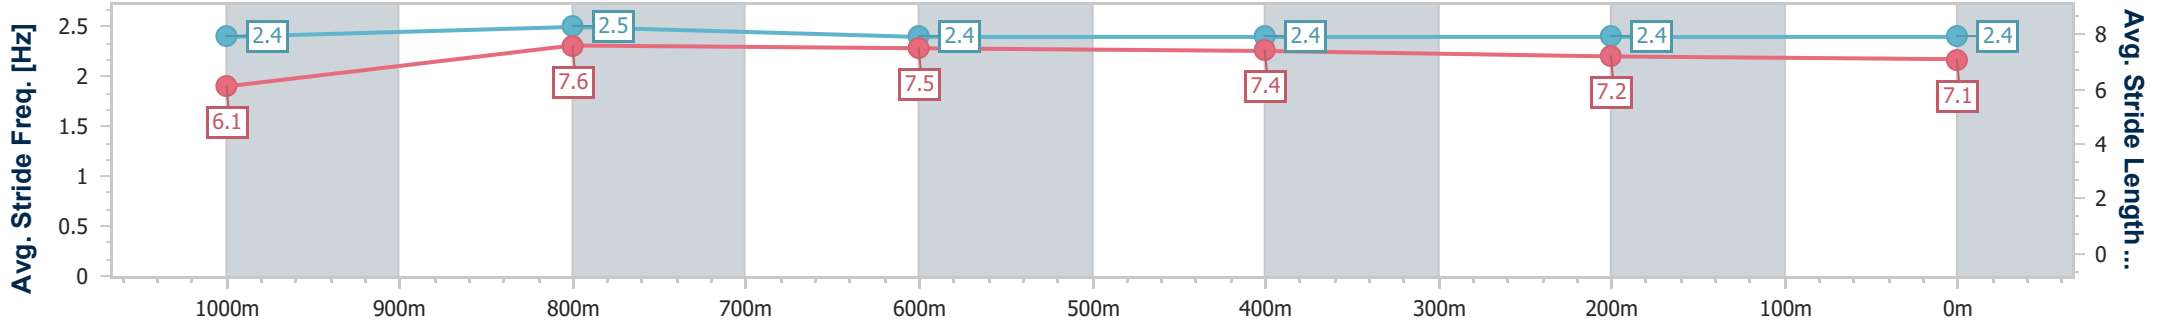

Horse/Jockey Name	Jukebox In Siberia
Final Rank	7
Fastest Section Time (Section)	0:10.71 (1000m)
Top Speed [km/h] (Section)	68.6 (1000m)
Race State	Finished

Aquis Park Gold Coast Poly QLD Professional
Race 6: KELLY & PARTNERS CHARTERED ACCOUNTANTS
Class 2 Handicap - 1200m

13 July 2024 - 15:24

Track Rating: Synthetic, Weather: Fine, Rail Position: True

Section	Overall	1000m	800m	600m	400m	200m
Section Times	1:10.34 [7] (0:13.70)	0:56.64 [9] (0:10.71)	0:45.93 [8] (0:11.11)	0:34.82 [8] (0:11.33)	0:23.49 [8] (0:11.55)	0:11.94 [7] (0:11.94)
Average Speed [km/h]	52.6	67.5	65.3	64.8	63.0	60.8
Top Speed [km/h]	67.6	68.6	66.9	66.7	64.3	62.4
Avg. Dist. to Rail [m]	1.8	1.7	2.3	3.5	5.7	7.0
Avg. Stride Freq. [Hz]	2.4	2.5	2.4	2.4	2.4	2.4
Avg. Stride Length [m]	6.1	7.6	7.5	7.4	7.2	7.1

- [ ] Ranking at each section and finish
- -.-.- No data available at this section
- NA No data available