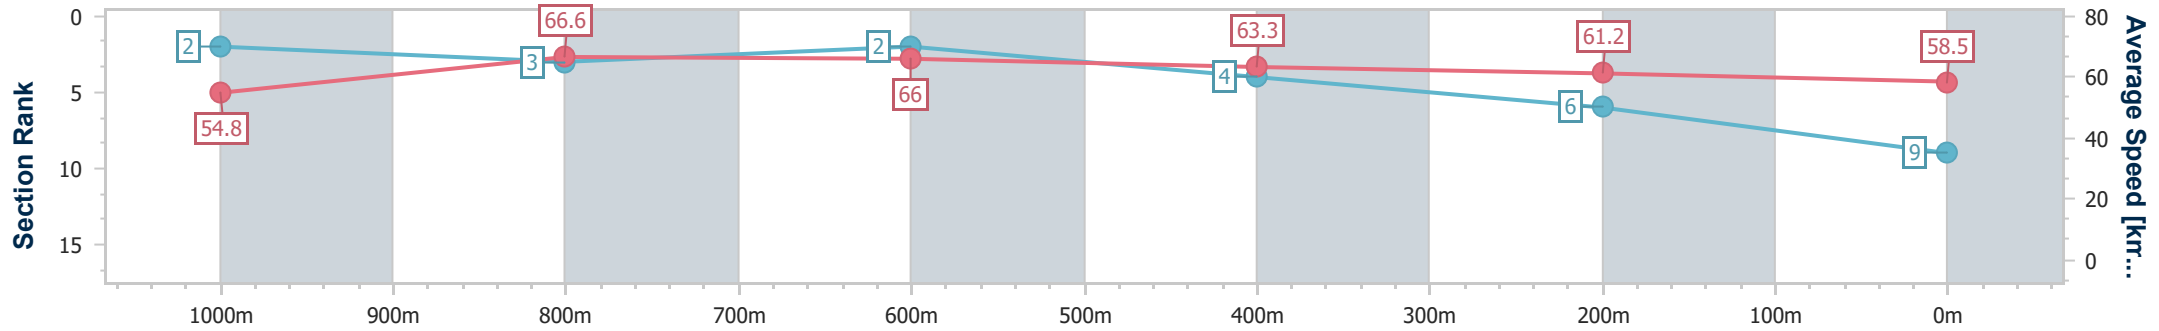

Horse/Jockey Name	Starry Jack
Final Rank	9
Fastest Section Time (Section)	0:10.84 (1000m)
Top Speed [km/h] (Section)	68.0 (1000m)
Race State	Finished

Aquis Park Gold Coast Poly QLD Professional
Race 6: KELLY & PARTNERS CHARTERED ACCOUNTANTS
Class 2 Handicap - 1200m

13 July 2024 - 15:24

Track Rating: Synthetic, Weather: Fine, Rail Position: True

Section	Overall	1000m	800m	600m	400m	200m
Section Times	1:10.79 [9] (0:13.13)	0:57.66 [2] (0:10.84)	0:46.82 [3] (0:11.03)	0:35.79 [2] (0:11.51)	0:24.28 [4] (0:11.85)	0:12.43 [6] (0:12.43)
Average Speed [km/h]	54.8	66.6	66.0	63.3	61.2	58.5
Top Speed [km/h]	66.7	68.0	67.2	65.8	62.7	59.7
Avg. Dist. to Rail [m]	3.7	0.9	1.9	2.4	3.9	2.9
Avg. Stride Freq. [Hz]	2.2	2.4	2.4	2.3	2.3	2.2
Avg. Stride Length [m]	6.8	7.7	7.7	7.6	7.4	7.2

- [ ] Ranking at each section and finish
- -.-.- No data available at this section
- NA No data available