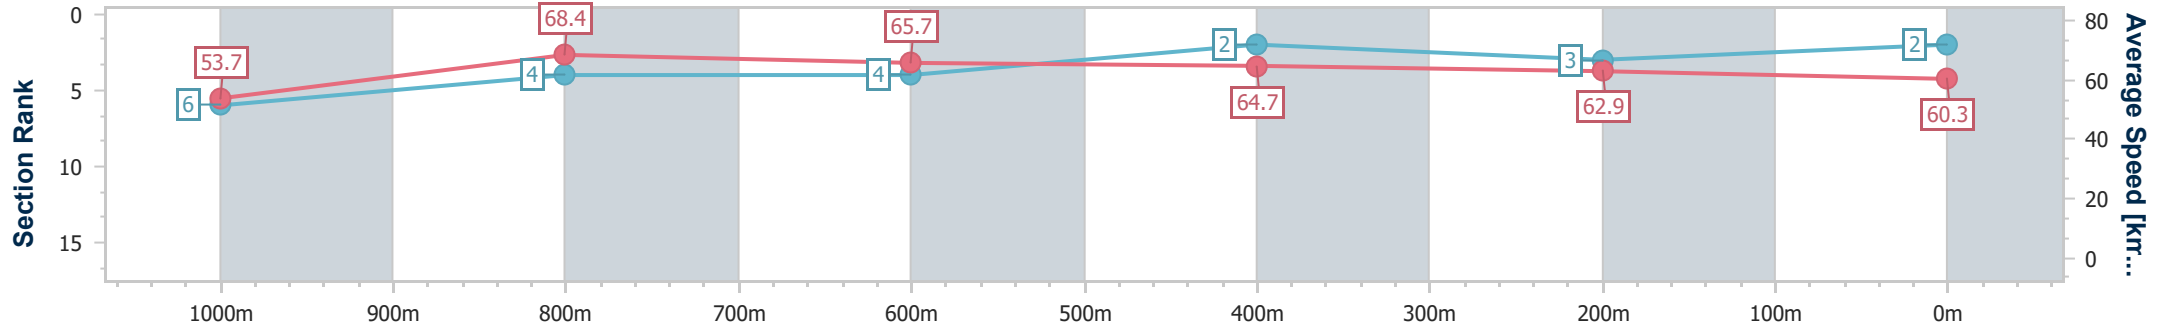

Horse/Jockey Name	Living Free
Final Rank	2
Fastest Section Time (Section)	0:10.63 (1000m)
Top Speed [km/h] (Section)	69.6 (1000m)
Race State	Finished

Aquis Park Gold Coast Poly QLD Professional
Race 6: KELLY & PARTNERS CHARTERED ACCOUNTANTS
Class 2 Handicap - 1200m

13 July 2024 - 15:24

Track Rating: Synthetic, Weather: Fine, Rail Position: True

Section	Overall	1000m	800m	600m	400m	200m
Section Times	1:09.81 [2] (0:13.41)	0:56.40 [6] (0:10.63)	0:45.77 [4] (0:11.02)	0:34.75 [4] (0:11.22)	0:23.53 [2] (0:11.47)	0:12.06 [3] (0:12.06)
Average Speed [km/h]	53.7	68.4	65.7	64.7	62.9	60.3
Top Speed [km/h]	68.2	69.6	67.7	66.0	64.7	62.6
Avg. Dist. to Rail [m]	5.5	2.4	1.7	1.8	2.6	4.6
Avg. Stride Freq. [Hz]	2.3	2.5	2.4	2.4	2.4	2.3
Avg. Stride Length [m]	6.5	7.7	7.5	7.5	7.2	7.3

- [ ] Ranking at each section and finish
- -.-.- No data available at this section
- NA No data available