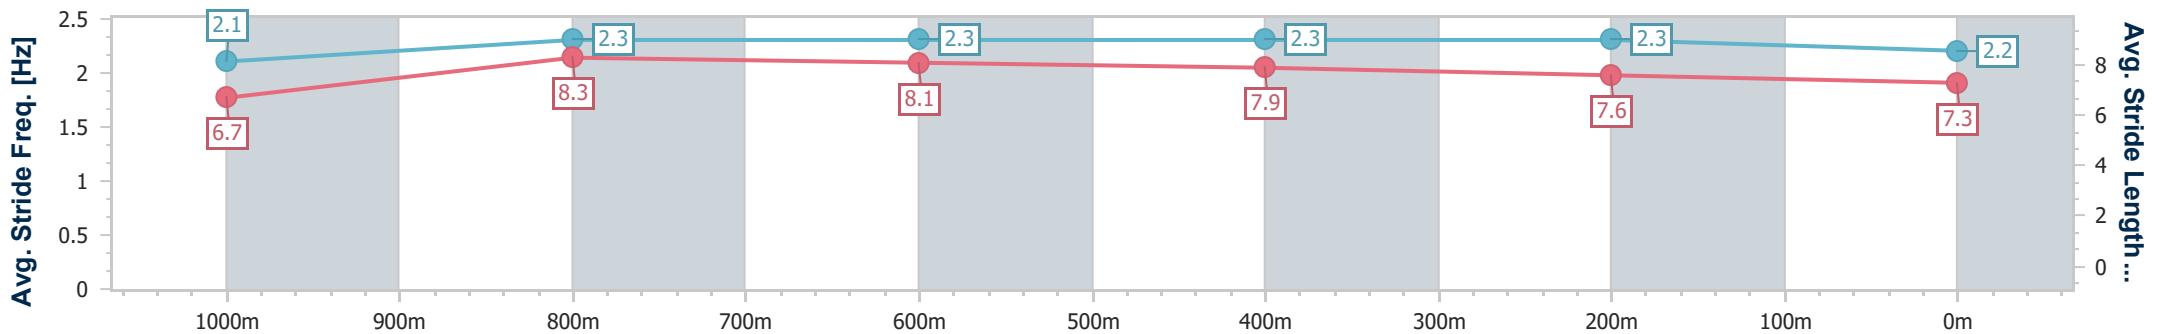

- [] Ranking at each section and finish
- .-.- No data available at this section
- NA No data available

Horse/Jockey Name	Surcote
Final Rank	10
Fastest Section Time (Section)	0:10.73 (1000m)
Top Speed [km/h] (Section)	68.7 (1000m)
Race State	Finished

- [] Ranking at each section and finish
- .-.- No data available at this section
- NA No data available