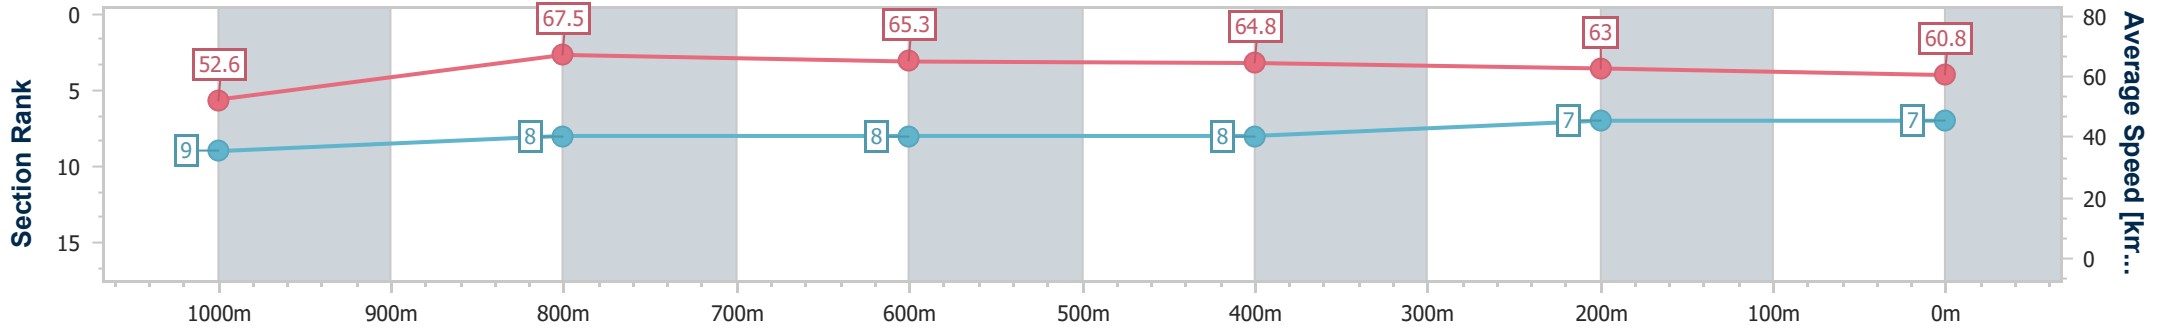

Horse/Jockey Name	Jukebox In Siberia
Final Rank	7
Fastest Section Time (Section)	0:10.71 (1000m)
Top Speed [km/h] (Section)	68.6 (1000m)
Race State	Finished

Aquis Park Gold Coast Poly QLD Professional
Race 6: KELLY & PARTNERS CHARTERED ACCOUNTANTS
Class 2 Handicap - 1200m

13 July 2024 - 15:24

Track Rating: Synthetic, Weather: Fine, Rail Position: True

Section	Overall	1000m	800m	600m	400m	200m
Section Times	1:10.34 [7] (0:13.70)	0:56.64 [9] (0:10.71)	0:45.93 [8] (0:11.11)	0:34.82 [8] (0:11.33)	0:23.49 [8] (0:11.55)	0:11.94 [7] (0:11.94)
Average Speed [km/h]	52.6	67.5	65.3	64.8	63.0	60.8
Top Speed [km/h]	67.6	68.6	66.9	66.7	64.3	62.4
Avg. Dist. to Rail [m]	1.8	1.7	2.3	3.5	5.7	7.0
Avg. Stride Freq. [Hz]	2.4	2.5	2.4	2.4	2.4	2.4
Avg. Stride Length [m]	6.1	7.6	7.5	7.4	7.2	7.1

- [ ] Ranking at each section and finish
- -.-.- No data available at this section
- NA No data available