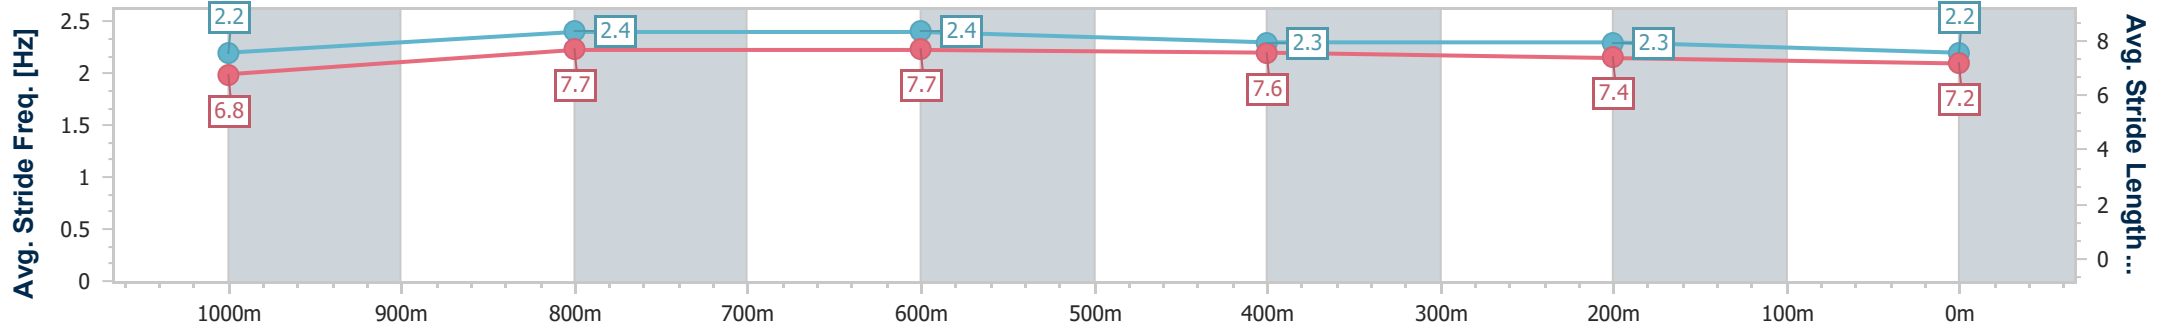

Horse/Jockey Name	Starry Jack
Final Rank	9
Fastest Section Time (Section)	0:10.84 (1000m)
Top Speed [km/h] (Section)	68.0 (1000m)
Race State	Finished

Aquis Park Gold Coast Poly QLD Professional
Race 6: KELLY & PARTNERS CHARTERED ACCOUNTANTS
Class 2 Handicap - 1200m

13 July 2024 - 15:24

Track Rating: Synthetic, Weather: Fine, Rail Position: True

Section	Overall	1000m	800m	600m	400m	200m
Section Times	1:10.79 [9] (0:13.13)	0:57.66 [2] (0:10.84)	0:46.82 [3] (0:11.03)	0:35.79 [2] (0:11.51)	0:24.28 [4] (0:11.85)	0:12.43 [6] (0:12.43)
Average Speed [km/h]	54.8	66.6	66.0	63.3	61.2	58.5
Top Speed [km/h]	66.7	68.0	67.2	65.8	62.7	59.7
Avg. Dist. to Rail [m]	3.7	0.9	1.9	2.4	3.9	2.9
Avg. Stride Freq. [Hz]	2.2	2.4	2.4	2.3	2.3	2.2
Avg. Stride Length [m]	6.8	7.7	7.7	7.6	7.4	7.2

- [ ] Ranking at each section and finish
- -.-.- No data available at this section
- NA No data available