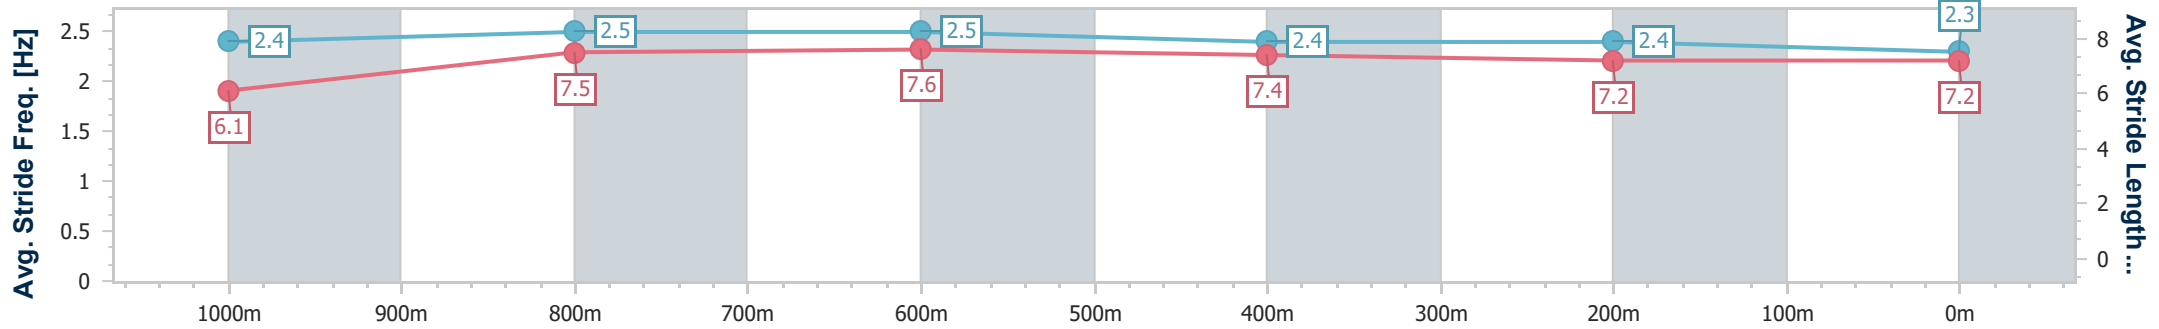

Horse/Jockey Name	Miss Shu
Final Rank	4
Fastest Section Time (Section)	0:10.74 (1000m)
Top Speed [km/h] (Section)	68.4 (1000m)
Race State	Finished

Aquis Park Gold Coast Poly QLD Professional
Race 6: KELLY & PARTNERS CHARTERED ACCOUNTANTS
Class 2 Handicap - 1200m

13 July 2024 - 15:24

Track Rating: Synthetic, Weather: Fine, Rail Position: True

Section	Overall	1000m	800m	600m	400m	200m
Section Times	1:10.11 [4] (0:13.61)	0:56.50 [7] (0:10.74)	0:45.76 [7] (0:10.87)	0:34.89 [6] (0:11.33)	0:23.56 [5] (0:11.60)	0:11.96 [4] (0:11.96)
Average Speed [km/h]	52.8	67.6	67.2	64.1	62.5	60.8
Top Speed [km/h]	67.3	68.4	67.8	66.4	63.4	62.0
Avg. Dist. to Rail [m]	3.4	2.8	2.3	2.5	4.1	6.5
Avg. Stride Freq. [Hz]	2.4	2.5	2.5	2.4	2.4	2.3
Avg. Stride Length [m]	6.1	7.5	7.6	7.4	7.2	7.2

- [ ] Ranking at each section and finish
- -.-.- No data available at this section
- NA No data available