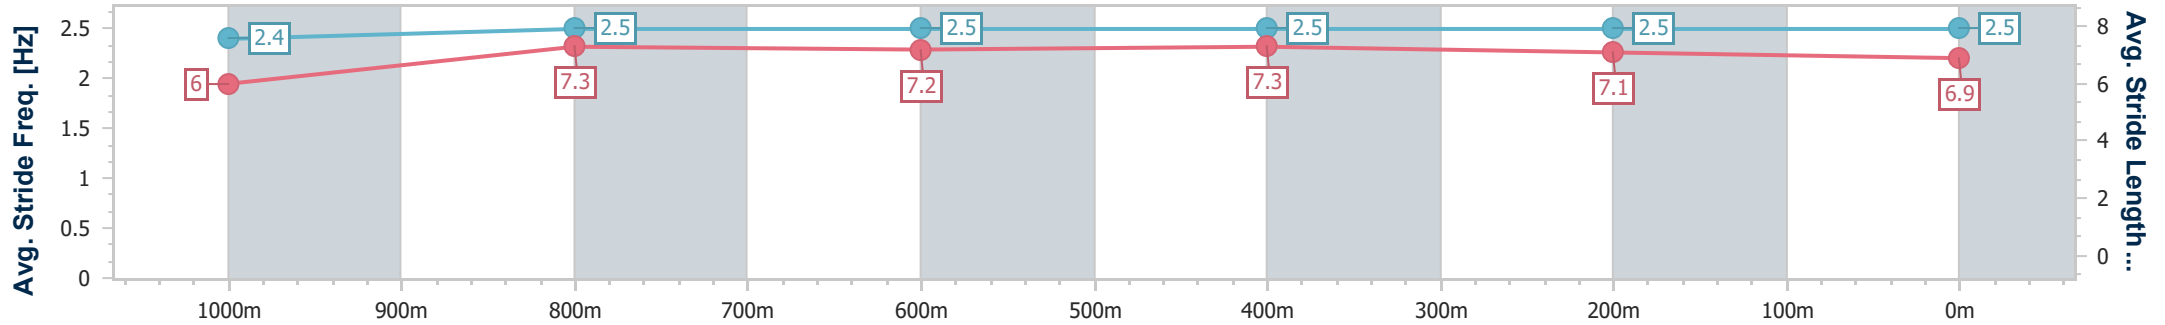

Horse/Jockey Name	Manic Light
Final Rank	5
Fastest Section Time (Section)	0:11.06 (800m)
Top Speed [km/h] (Section)	68.3 (1000m)
Race State	Finished

Aquis Park Gold Coast Poly QLD Professional
Race 6: KELLY & PARTNERS CHARTERED ACCOUNTANTS
Class 2 Handicap - 1200m

13 July 2024 - 15:24

Track Rating: Synthetic, Weather: Fine, Rail Position: True

Section	Overall	1000m	800m	600m	400m	200m
Section Times	1:10.30 [5] (0:13.64)	0:56.66 [8] (0:11.07)	0:45.59 [9] (0:11.06)	0:34.53 [9] (0:11.25)	0:23.28 [9] (0:11.56)	0:11.72 [9] (0:11.72)
Average Speed [km/h]	53.0	65.0	65.2	64.4	62.5	62.1
Top Speed [km/h]	65.3	68.3	66.6	67.2	63.3	63.6
Avg. Dist. to Rail [m]	0.3	0.6	0.7	0.9	3.0	5.2
Avg. Stride Freq. [Hz]	2.4	2.5	2.5	2.5	2.5	2.5
Avg. Stride Length [m]	6.0	7.3	7.2	7.3	7.1	6.9

- [ ] Ranking at each section and finish
- -.-.- No data available at this section
- NA No data available