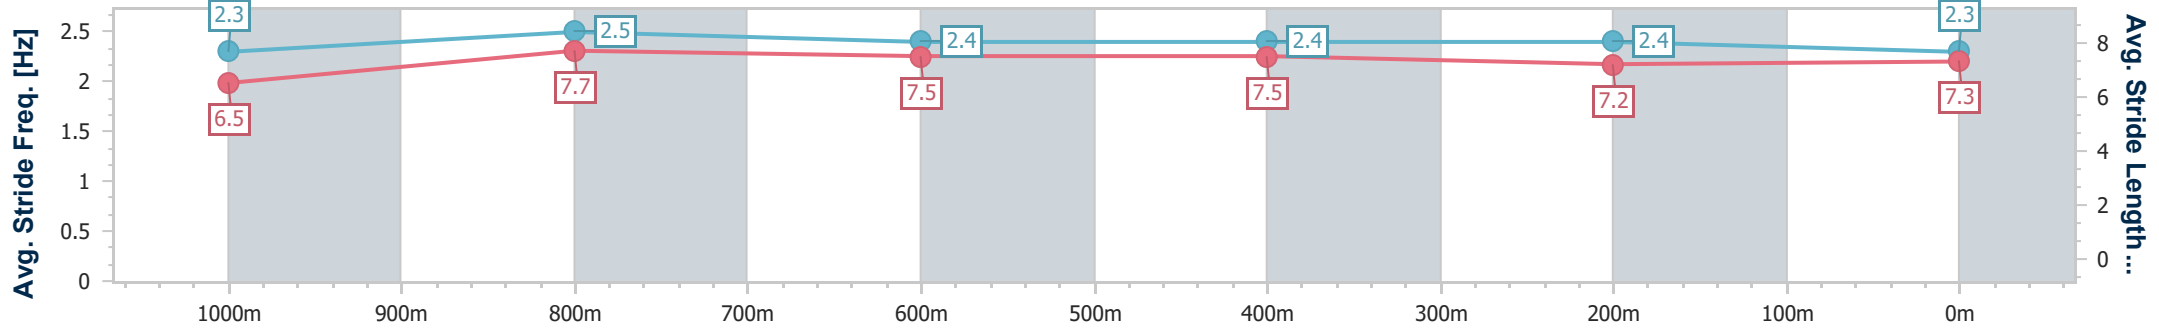

Horse/Jockey Name	Living Free
Final Rank	2
Fastest Section Time (Section)	0:10.63 (1000m)
Top Speed [km/h] (Section)	69.6 (1000m)
Race State	Finished

Aquis Park Gold Coast Poly QLD Professional
Race 6: KELLY & PARTNERS CHARTERED ACCOUNTANTS
Class 2 Handicap - 1200m

13 July 2024 - 15:24

Track Rating: Synthetic, Weather: Fine, Rail Position: True

Section	Overall	1000m	800m	600m	400m	200m
Section Times	1:09.81 [2] (0:13.41)	0:56.40 [6] (0:10.63)	0:45.77 [4] (0:11.02)	0:34.75 [4] (0:11.22)	0:23.53 [2] (0:11.47)	0:12.06 [3] (0:12.06)
Average Speed [km/h]	53.7	68.4	65.7	64.7	62.9	60.3
Top Speed [km/h]	68.2	69.6	67.7	66.0	64.7	62.6
Avg. Dist. to Rail [m]	5.5	2.4	1.7	1.8	2.6	4.6
Avg. Stride Freq. [Hz]	2.3	2.5	2.4	2.4	2.4	2.3
Avg. Stride Length [m]	6.5	7.7	7.5	7.5	7.2	7.3

- [ ] Ranking at each section and finish
- -.-.- No data available at this section
- NA No data available