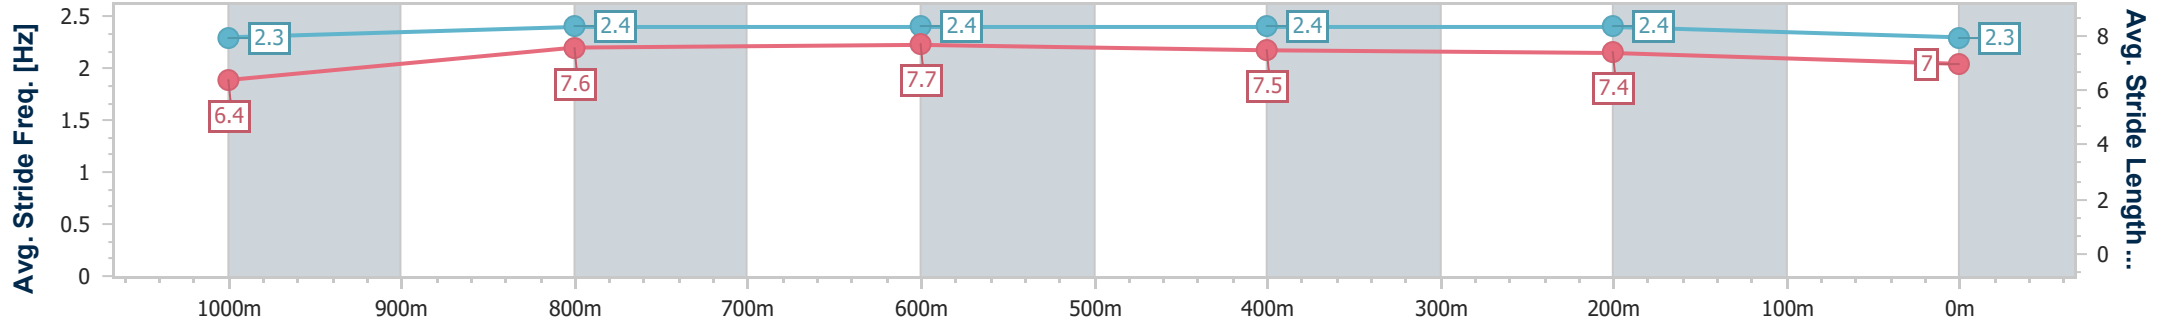

Horse/Jockey Name	Coburg
Final Rank	6
Fastest Section Time (Section)	0:10.92 (1000m)
Top Speed [km/h] (Section)	67.9 (1000m)
Race State	Finished

Aquis Park Gold Coast Poly QLD Professional
Race 6: KELLY & PARTNERS CHARTERED ACCOUNTANTS
Class 2 Handicap - 1200m

13 July 2024 - 15:24

Track Rating: Synthetic, Weather: Fine, Rail Position: True

Section	Overall	1000m	800m	600m	400m	200m
Section Times	1:10.33 [6] (0:13.35)	0:56.98 [4] (0:10.92)	0:46.06 [6] (0:11.11)	0:34.95 [7] (0:11.25)	0:23.70 [6] (0:11.52)	0:12.18 [4] (0:12.18)
Average Speed [km/h]	53.9	66.4	65.6	64.2	63.0	59.4
Top Speed [km/h]	67.9	67.9	66.9	66.9	64.0	62.6
Avg. Dist. to Rail [m]	3.7	2.2	1.9	1.6	2.2	1.6
Avg. Stride Freq. [Hz]	2.3	2.4	2.4	2.4	2.4	2.3
Avg. Stride Length [m]	6.4	7.6	7.7	7.5	7.4	7.0

- [ ] Ranking at each section and finish
- -.-.- No data available at this section
- NA No data available