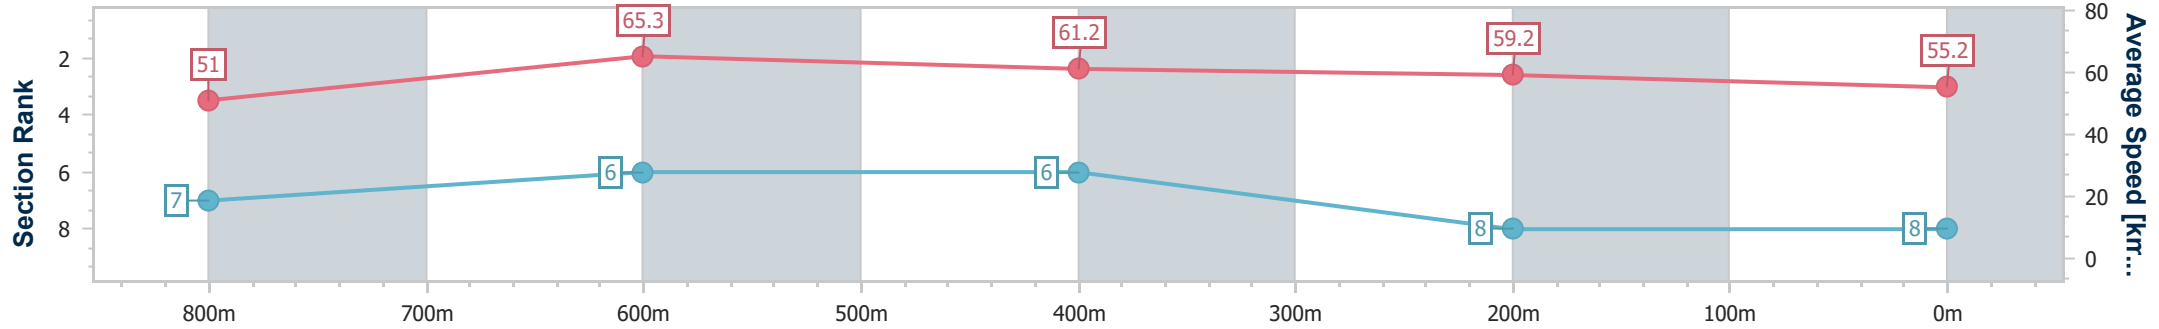

Toowoomba QLD Professional  
 Race 7: SHEPPARD EARTHMOVING QTIS Three-Year-Old  
 BENCHMARK 62 Handicap - 1000m

13 July 2024 - 20:31

Track Rating: Soft 5, Weather: Fine, Rail Position: +1m Entire

Section	Overall	800m	600m	400m	200m
Section Times	1:01.46 [7] (0:14.08)	0:47.38 [4] (0:11.03)	0:36.35 [4] (0:11.63)	0:24.72 [4] (0:12.07)	0:12.65 [5] (0:12.65)
Average Speed [km/h]	52.0	66.3	62.4	60.2	56.7
Top Speed [km/h]	67.7	67.6	64.3	61.3	60.0
Avg. Dist. to Rail [m]	9.2	3.5	2.2	2.4	2.2
Avg. Stride Freq. [Hz]	2.4	2.5	2.4	2.4	2.3
Avg. Stride Length [m]	6.0	7.3	7.1	7.0	6.8

- [ ] Ranking at each section and finish
- .-.- No data available at this section
- NA No data available

Horse/Jockey Name	Mina's Legacy
Final Rank	8
Fastest Section Time (Section)	0:11.06 (800m)
Top Speed [km/h] (Section)	66.7 (800m)
Race State	Finished

Toowoomba QLD Professional  
 Race 7: SHEPPARD EARTHMOVING QTIS Three-Year-Old  
 BENCHMARK 62 Handicap - 1000m

13 July 2024 - 20:31

Track Rating: Soft 5, Weather: Fine, Rail Position: +1m Entire

Section	Overall	800m	600m	400m	200m
Section Times	1:02.24 [8] (0:14.23)	0:48.01 [7] (0:11.06)	0:36.95 [6] (0:11.77)	0:25.18 [6] (0:12.16)	0:13.02 [8] (0:13.02)
Average Speed [km/h]	51.0	65.3	61.2	59.2	55.2
Top Speed [km/h]	66.5	66.7	64.1	60.3	57.6
Avg. Dist. to Rail [m]	3.6	0.9	0.5	0.7	0.5
Avg. Stride Freq. [Hz]	2.3	2.4	2.4	2.4	2.3
Avg. Stride Length [m]	6.1	7.4	7.1	6.9	6.7