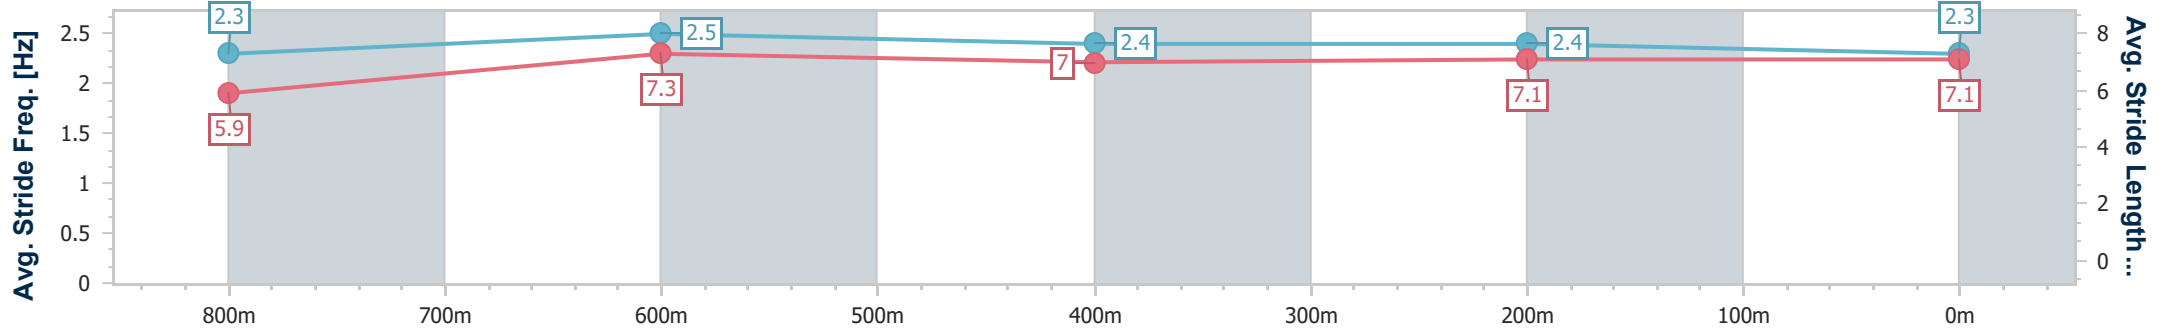

Horse/Jockey Name	Drang A Tang
Final Rank	2
Fastest Section Time (Section)	0:10.98 (800m)
Top Speed [km/h] (Section)	66.9 (800m)
Race State	Finished

Toowoomba QLD Professional
Race 7: SHEPPARD EARTHMOVING QTIS Three-Year-Old
BENCHMARK 62 Handicap - 1000m

13 July 2024 - 20:31

Track Rating: Soft 5, Weather: Fine, Rail Position: +1m Entire

Section	Overall	800m	600m	400m	200m
Section Times	1:00.76 [2] (0:14.53)	0:46.23 [8] (0:10.98)	0:35.25 [8] (0:11.75)	0:23.50 [8] (0:11.48)	0:12.02 [4] (0:12.02)
Average Speed [km/h]	49.7	65.9	61.2	62.7	60.0
Top Speed [km/h]	65.4	66.9	63.4	64.7	62.1
Avg. Dist. to Rail [m]	4.5	0.4	0.7	0.4	0.8
Avg. Stride Freq. [Hz]	2.3	2.5	2.4	2.4	2.3
Avg. Stride Length [m]	5.9	7.3	7.0	7.1	7.1

- [ ] Ranking at each section and finish
- -.-.- No data available at this section
- NA No data available