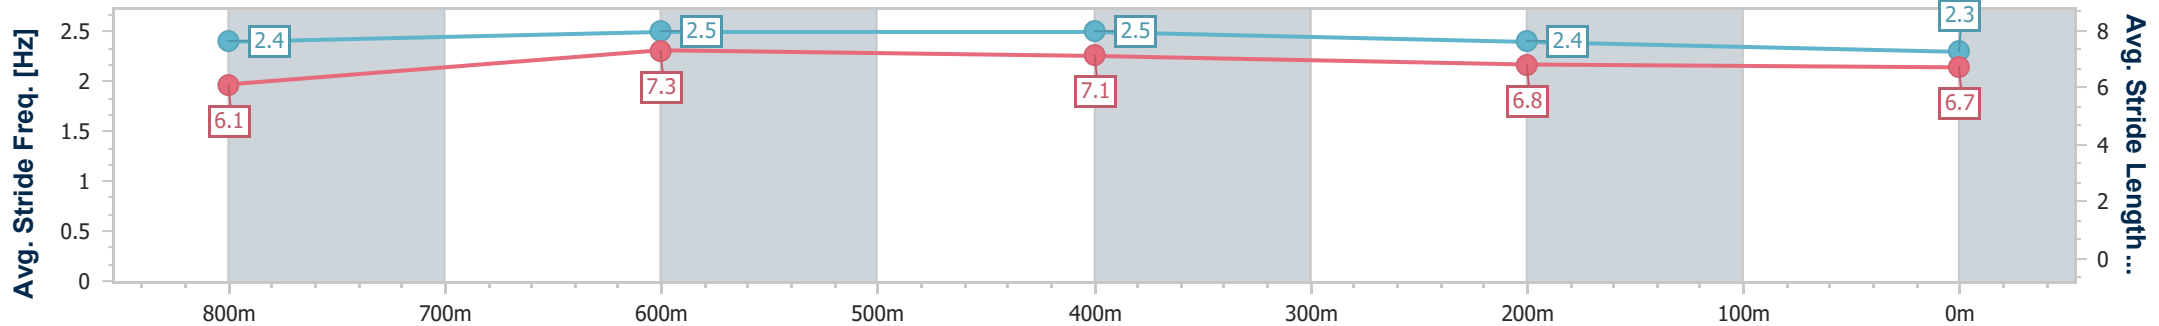

Horse/Jockey Name	Encrypted Elegance
Final Rank	3
Fastest Section Time (Section)	0:10.88 (800m)
Top Speed [km/h] (Section)	68.0 (Overall)
Race State	Finished

Toowoomba QLD Professional
Race 7: SHEPPARD EARTHMOVING QTIS Three-Year-Old
BENCHMARK 62 Handicap - 1000m

13 July 2024 - 20:31

Track Rating: Soft 5, Weather: Fine, Rail Position: +1m Entire

Section	Overall	800m	600m	400m	200m
Section Times	1:00.79 [3] (0:13.86)	0:46.93 [2] (0:10.88)	0:36.05 [2] (0:11.22)	0:24.83 [1] (0:11.99)	0:12.84 [2] (0:12.84)
Average Speed [km/h]	52.1	66.1	63.6	59.5	56.2
Top Speed [km/h]	68.0	67.1	65.7	60.8	58.9
Avg. Dist. to Rail [m]	2.8	1.2	1.4	1.5	0.5
Avg. Stride Freq. [Hz]	2.4	2.5	2.5	2.4	2.3
Avg. Stride Length [m]	6.1	7.3	7.1	6.8	6.7

- [ ] Ranking at each section and finish
- -.-.- No data available at this section
- NA No data available