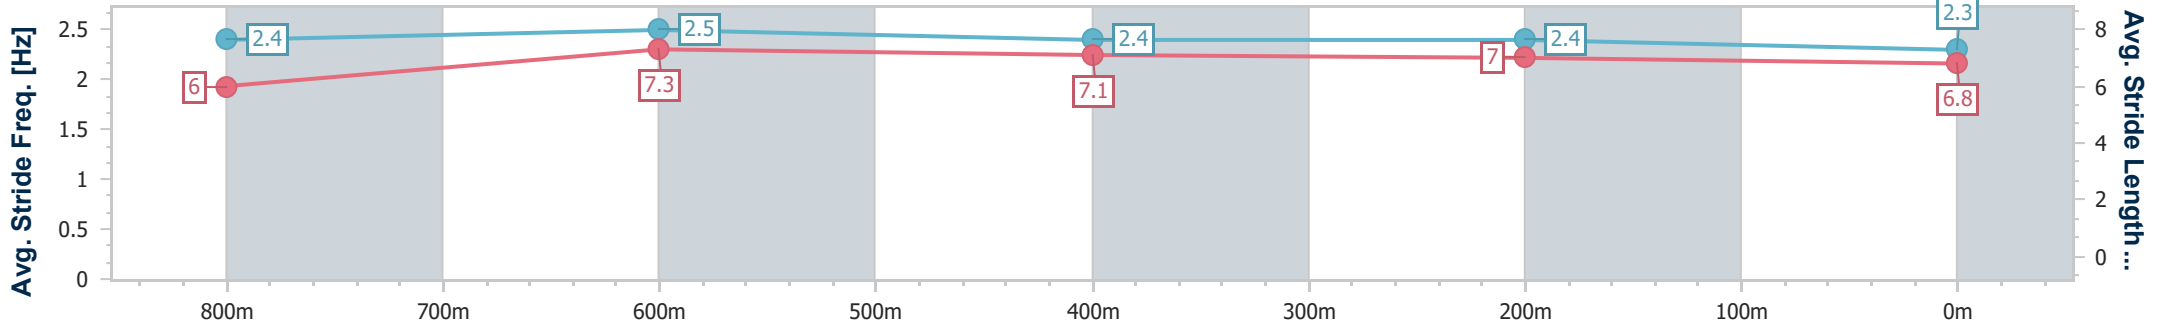

Toowoomba QLD Professional  
 Race 7: SHEPPARD EARTHMOVING QTIS Three-Year-Old  
 BENCHMARK 62 Handicap - 1000m

13 July 2024 - 20:31

Track Rating: Soft 5, Weather: Fine, Rail Position: +1m Entire

Section	Overall	800m	600m	400m	200m
Section Times	1:01.42 [6] (0:14.13)	0:47.29 [5] (0:11.10)	0:36.19 [5] (0:11.68)	0:24.51 [5] (0:12.00)	0:12.51 [6] (0:12.51)
Average Speed [km/h]	51.6	66.0	62.3	60.4	57.3
Top Speed [km/h]	67.9	69.2	64.4	61.3	60.0
Avg. Dist. to Rail [m]	7.7	3.7	2.2	2.6	3.3
Avg. Stride Freq. [Hz]	2.6	2.6	2.5	2.5	2.4
Avg. Stride Length [m]	5.7	6.9	6.9	6.7	6.6

- [ ] Ranking at each section and finish
- .-.- No data available at this section
- NA No data available

Horse/Jockey Name	Keyboard
Final Rank	7
Fastest Section Time (Section)	0:11.03 (800m)
Top Speed [km/h] (Section)	67.7 (Overall)
Race State	Finished

Toowoomba QLD Professional  
 Race 7: SHEPPARD EARTHMOVING QTIS Three-Year-Old  
 BENCHMARK 62 Handicap - 1000m

13 July 2024 - 20:31

Track Rating: Soft 5, Weather: Fine, Rail Position: +1m Entire

Section	Overall	800m	600m	400m	200m
Section Times	1:01.46 [7] (0:14.08)	0:47.38 [4] (0:11.03)	0:36.35 [4] (0:11.63)	0:24.72 [4] (0:12.07)	0:12.65 [5] (0:12.65)
Average Speed [km/h]	52.0	66.3	62.4	60.2	56.7
Top Speed [km/h]	67.7	67.6	64.3	61.3	60.0
Avg. Dist. to Rail [m]	9.2	3.5	2.2	2.4	2.2
Avg. Stride Freq. [Hz]	2.4	2.5	2.4	2.4	2.3
Avg. Stride Length [m]	6.0	7.3	7.1	7.0	6.8