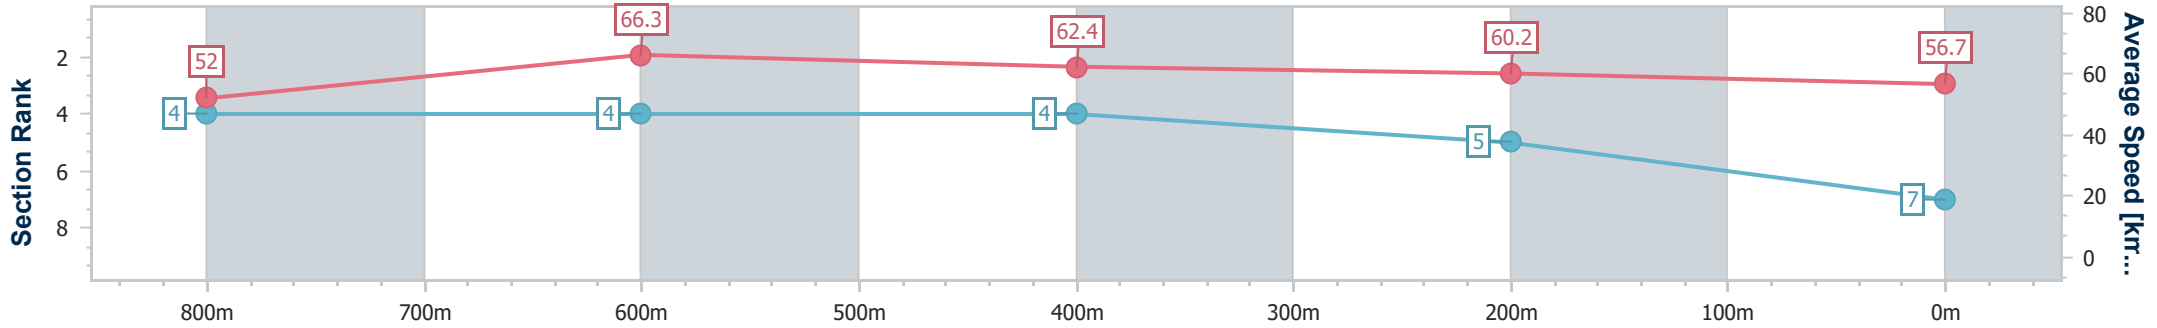

- [ ] Ranking at each section and finish
- .-.- No data available at this section
- NA No data available

Horse/Jockey Name	Keyboard
Final Rank	7
Fastest Section Time (Section)	0:11.03 (800m)
Top Speed [km/h] (Section)	67.7 (Overall)
Race State	Finished

Toowoomba QLD Professional  
 Race 7: SHEPPARD EARTHMOVING QTIS Three-Year-Old  
 BENCHMARK 62 Handicap - 1000m

13 July 2024 - 20:31

Track Rating: Soft 5, Weather: Fine, Rail Position: +1m Entire

Section	Overall	800m	600m	400m	200m
Section Times	1:01.46 [7] (0:14.08)	0:47.38 [4] (0:11.03)	0:36.35 [4] (0:11.63)	0:24.72 [4] (0:12.07)	0:12.65 [5] (0:12.65)
Average Speed [km/h]	52.0	66.3	62.4	60.2	56.7
Top Speed [km/h]	67.7	67.6	64.3	61.3	60.0
Avg. Dist. to Rail [m]	9.2	3.5	2.2	2.4	2.2
Avg. Stride Freq. [Hz]	2.4	2.5	2.4	2.4	2.3
Avg. Stride Length [m]	6.0	7.3	7.1	7.0	6.8