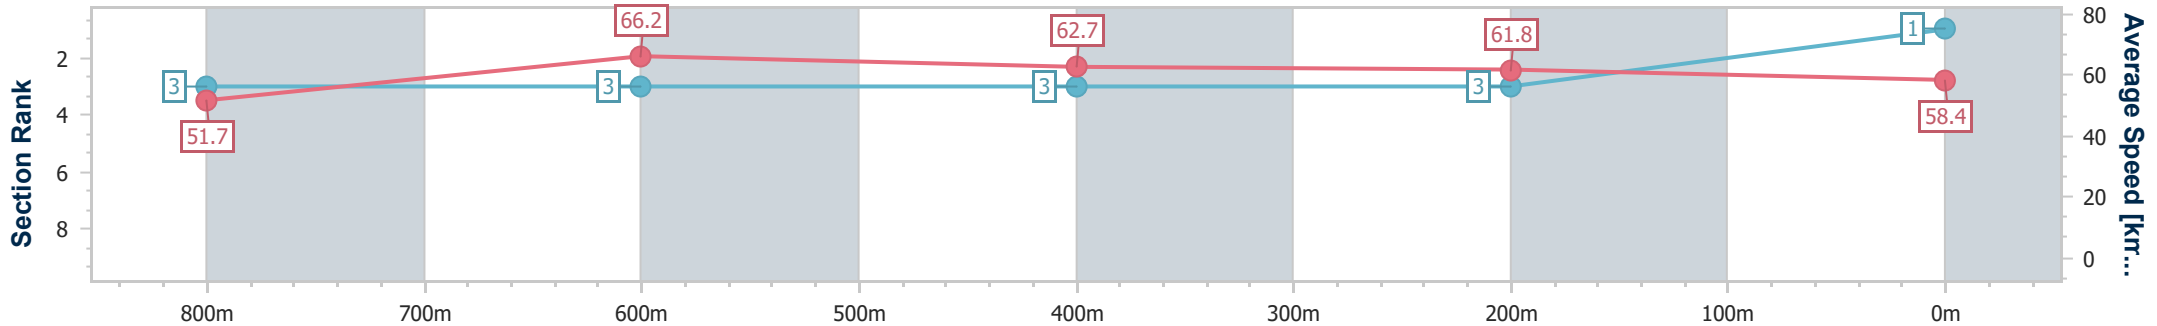

13 July 2024 - 20:31

Track Rating: Soft 5, Weather: Fine, Rail Position: +1m Entire

Section	Overall	800m	600m	400m	200m
Section Times	1:00.51 [1] (0:14.03)	0:46.48 [3] (0:10.96)	0:35.52 [3] (0:11.55)	0:23.97 [3] (0:11.64)	0:12.33 [3] (0:12.33)
Average Speed [km/h]	51.7	66.2	62.7	61.8	58.4
Top Speed [km/h]	66.8	68.1	65.2	63.2	61.4
Avg. Dist. to Rail [m]	5.6	2.4	1.3	1.2	4.9
Avg. Stride Freq. [Hz]	2.7	2.7	2.6	2.6	2.5
Avg. Stride Length [m]	5.5	6.8	6.8	6.7	6.4