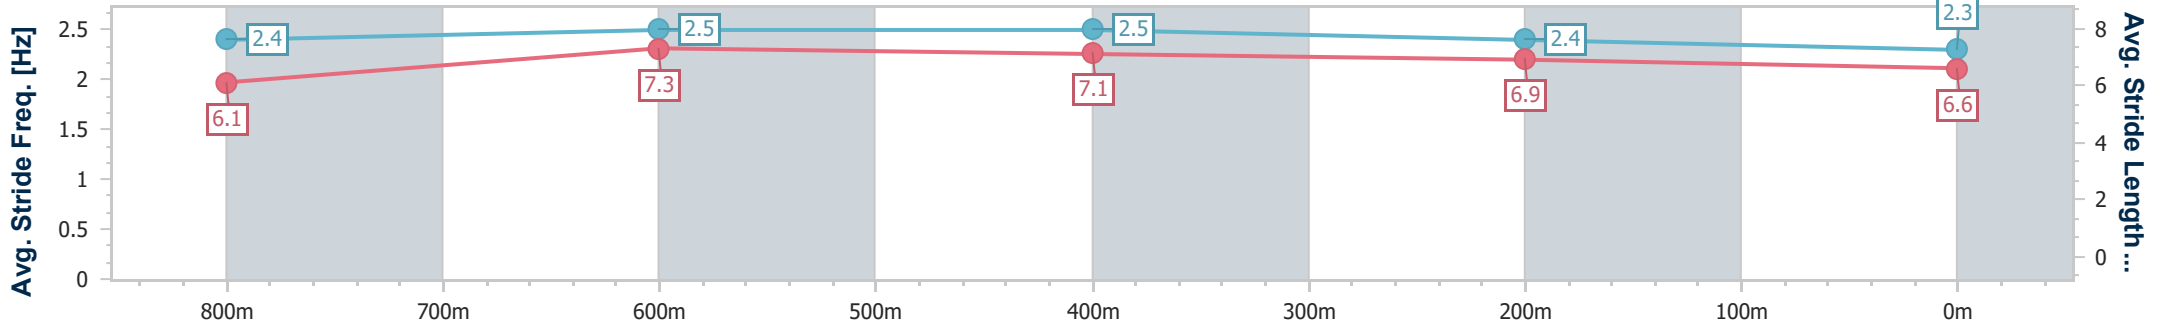

- [ ] Ranking at each section and finish
- .-.- No data available at this section
- NA No data available

Horse/Jockey Name	Lady Invader
Final Rank	4
Fastest Section Time (Section)	0:10.80 (800m)
Top Speed [km/h] (Section)	69.5 (Overall)
Race State	Finished

Toowoomba QLD Professional  
 Race 7: SHEPPARD EARTHMOVING QTIS Three-Year-Old  
 BENCHMARK 62 Handicap - 1000m

13 July 2024 - 20:31

Track Rating: Soft 5, Weather: Fine, Rail Position: +1m Entire

Section	Overall	800m	600m	400m	200m
Section Times	1:00.99 [4] (0:13.75)	0:47.24 [1] (0:10.80)	0:36.44 [1] (0:11.48)	0:24.96 [2] (0:11.91)	0:13.05 [1] (0:13.05)
Average Speed [km/h]	52.7	67.0	63.2	60.5	55.0
Top Speed [km/h]	69.5	68.1	65.1	63.3	57.9
Avg. Dist. to Rail [m]	6.1	1.2	1.3	1.1	2.8
Avg. Stride Freq. [Hz]	2.4	2.5	2.5	2.4	2.3
Avg. Stride Length [m]	6.1	7.3	7.1	6.9	6.6