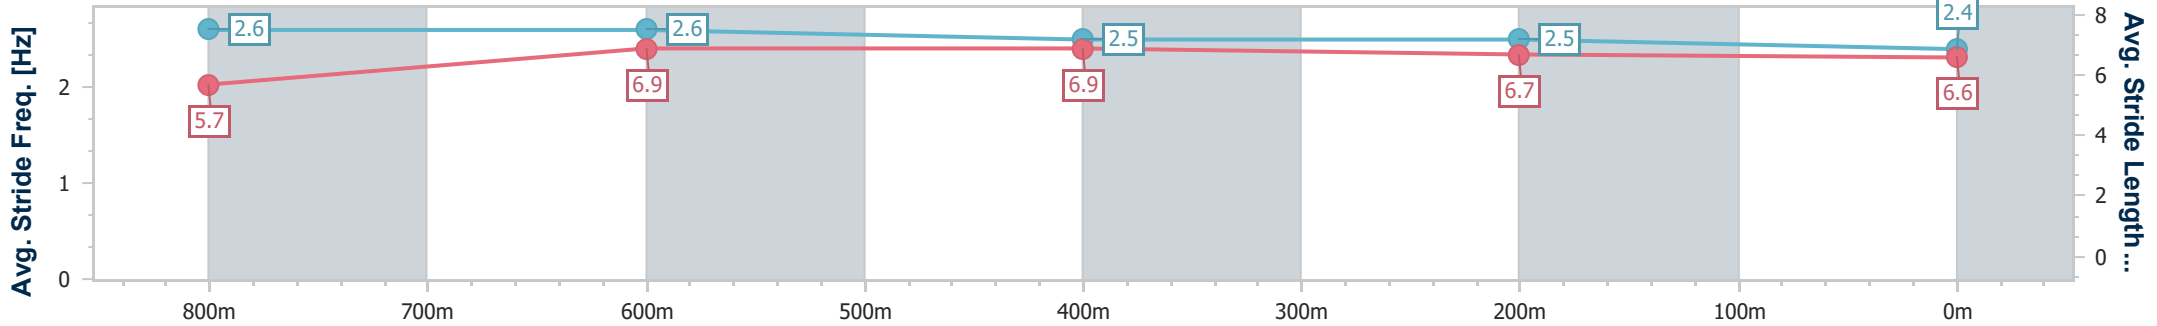

- [ ] Ranking at each section and finish
- .-.- No data available at this section
- NA No data available

Horse/Jockey Name	Miss De Blaas
Final Rank	6
Fastest Section Time (Section)	0:11.10 (800m)
Top Speed [km/h] (Section)	69.2 (800m)
Race State	Finished

Toowoomba QLD Professional  
 Race 7: SHEPPARD EARTHMOVING QTIS Three-Year-Old  
 BENCHMARK 62 Handicap - 1000m

13 July 2024 - 20:31

Track Rating: Soft 5, Weather: Fine, Rail Position: +1m Entire

Section	Overall	800m	600m	400m	200m
Section Times	1:01.42 [6] (0:14.13)	0:47.29 [5] (0:11.10)	0:36.19 [5] (0:11.68)	0:24.51 [5] (0:12.00)	0:12.51 [6] (0:12.51)
Average Speed [km/h]	51.6	66.0	62.3	60.4	57.3
Top Speed [km/h]	67.9	69.2	64.4	61.3	60.0
Avg. Dist. to Rail [m]	7.7	3.7	2.2	2.6	3.3
Avg. Stride Freq. [Hz]	2.6	2.6	2.5	2.5	2.4
Avg. Stride Length [m]	5.7	6.9	6.9	6.7	6.6