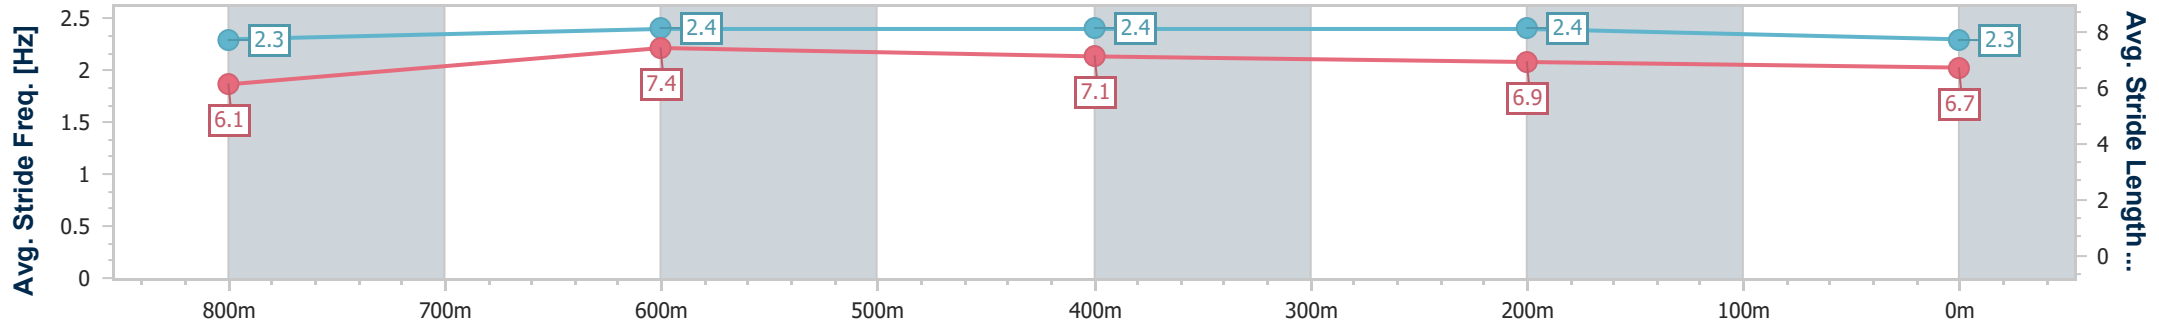

Toowoomba QLD Professional  
 Race 7: SHEPPARD EARTHMOVING QTIS Three-Year-Old  
 BENCHMARK 62 Handicap - 1000m

13 July 2024 - 20:31

Track Rating: Soft 5, Weather: Fine, Rail Position: +1m Entire

Section	Overall	800m	600m	400m	200m
Section Times	1:01.46 [7] (0:14.08)	0:47.38 [4] (0:11.03)	0:36.35 [4] (0:11.63)	0:24.72 [4] (0:12.07)	0:12.65 [5] (0:12.65)
Average Speed [km/h]	52.0	66.3	62.4	60.2	56.7
Top Speed [km/h]	67.7	67.6	64.3	61.3	60.0
Avg. Dist. to Rail [m]	9.2	3.5	2.2	2.4	2.2
Avg. Stride Freq. [Hz]	2.4	2.5	2.4	2.4	2.3
Avg. Stride Length [m]	6.0	7.3	7.1	7.0	6.8

- [ ] Ranking at each section and finish
- .-.- No data available at this section
- NA No data available

Horse/Jockey Name	Mina's Legacy
Final Rank	8
Fastest Section Time (Section)	0:11.06 (800m)
Top Speed [km/h] (Section)	66.7 (800m)
Race State	Finished

Toowoomba QLD Professional  
 Race 7: SHEPPARD EARTHMOVING QTIS Three-Year-Old  
 BENCHMARK 62 Handicap - 1000m

13 July 2024 - 20:31

Track Rating: Soft 5, Weather: Fine, Rail Position: +1m Entire

Section	Overall	800m	600m	400m	200m
Section Times	1:02.24 [8] (0:14.23)	0:48.01 [7] (0:11.06)	0:36.95 [6] (0:11.77)	0:25.18 [6] (0:12.16)	0:13.02 [8] (0:13.02)
Average Speed [km/h]	51.0	65.3	61.2	59.2	55.2
Top Speed [km/h]	66.5	66.7	64.1	60.3	57.6
Avg. Dist. to Rail [m]	3.6	0.9	0.5	0.7	0.5
Avg. Stride Freq. [Hz]	2.3	2.4	2.4	2.4	2.3
Avg. Stride Length [m]	6.1	7.4	7.1	6.9	6.7

- [ ] Ranking at each section and finish
- .-.- No data available at this section
- NA No data available