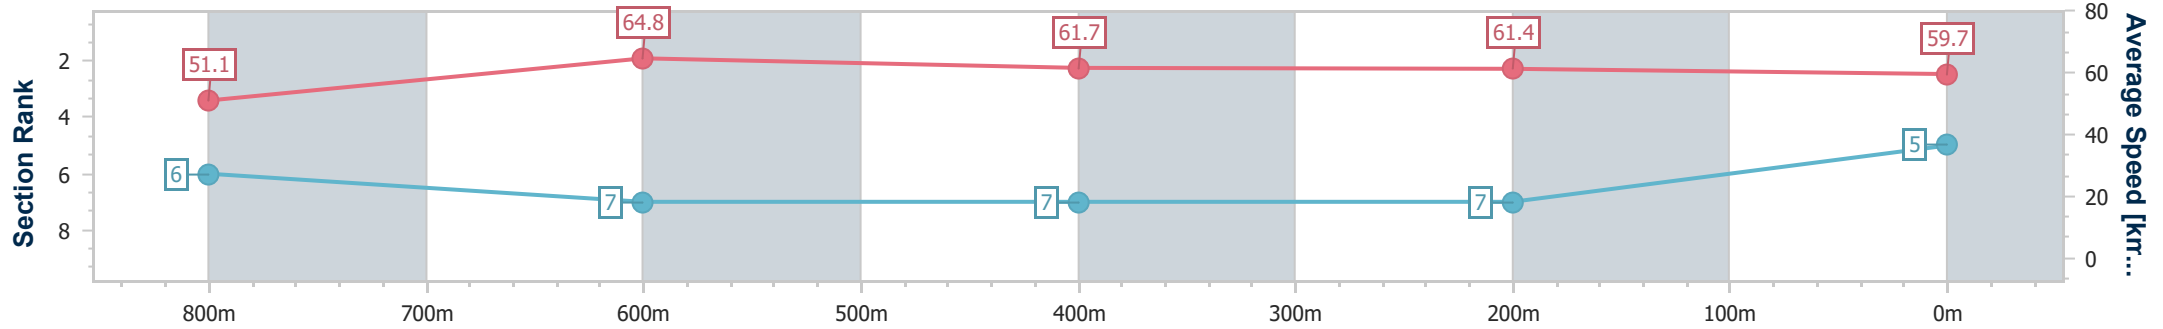

Horse/Jockey Name	The Punisher
Final Rank	5
Fastest Section Time (Section)	0:11.20 (800m)
Top Speed [km/h] (Section)	66.2 (800m)
Race State	Finished

Toowoomba QLD Professional
Race 7: SHEPPARD EARTHMOVING QTIS Three-Year-Old
BENCHMARK 62 Handicap - 1000m

13 July 2024 - 20:31

Track Rating: Soft 5, Weather: Fine, Rail Position: +1m Entire

Section	Overall	800m	600m	400m	200m
Section Times	1:01.04 [5] (0:14.20)	0:46.84 [6] (0:11.20)	0:35.64 [7] (0:11.75)	0:23.89 [7] (0:11.85)	0:12.04 [7] (0:12.04)
Average Speed [km/h]	51.1	64.8	61.7	61.4	59.7
Top Speed [km/h]	65.1	66.2	63.2	62.6	61.5
Avg. Dist. to Rail [m]	4.9	1.7	0.7	3.0	4.4
Avg. Stride Freq. [Hz]	2.3	2.4	2.3	2.4	2.3
Avg. Stride Length [m]	6.1	7.5	7.4	7.2	7.0

- [ ] Ranking at each section and finish
- -.-.- No data available at this section
- NA No data available