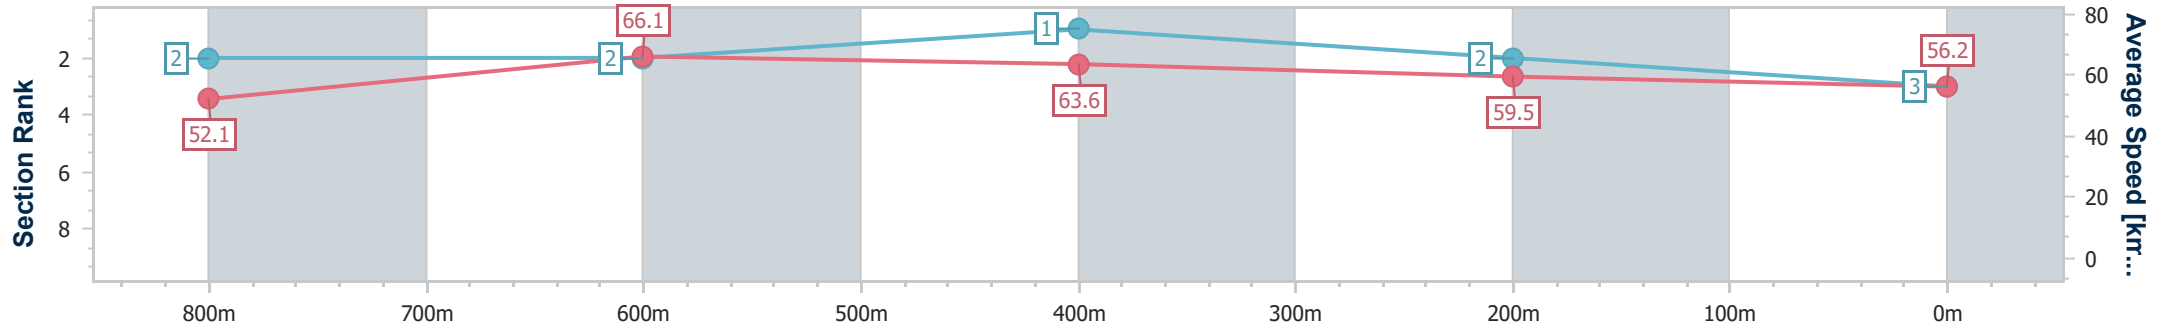

Horse/Jockey Name	Encrypted Elegance
Final Rank	3
Fastest Section Time (Section)	0:10.88 (800m)
Top Speed [km/h] (Section)	68.0 (Overall)
Race State	Finished

Toowoomba QLD Professional
Race 7: SHEPPARD EARTHMOVING QTIS Three-Year-Old
BENCHMARK 62 Handicap - 1000m

13 July 2024 - 20:31

Track Rating: Soft 5, Weather: Fine, Rail Position: +1m Entire

Section	Overall	800m	600m	400m	200m
Section Times	1:00.79 [3] (0:13.86)	0:46.93 [2] (0:10.88)	0:36.05 [2] (0:11.22)	0:24.83 [1] (0:11.99)	0:12.84 [2] (0:12.84)
Average Speed [km/h]	52.1	66.1	63.6	59.5	56.2
Top Speed [km/h]	68.0	67.1	65.7	60.8	58.9
Avg. Dist. to Rail [m]	2.8	1.2	1.4	1.5	0.5
Avg. Stride Freq. [Hz]	2.4	2.5	2.5	2.4	2.3
Avg. Stride Length [m]	6.1	7.3	7.1	6.8	6.7

- [ ] Ranking at each section and finish
- -.-.- No data available at this section
- NA No data available