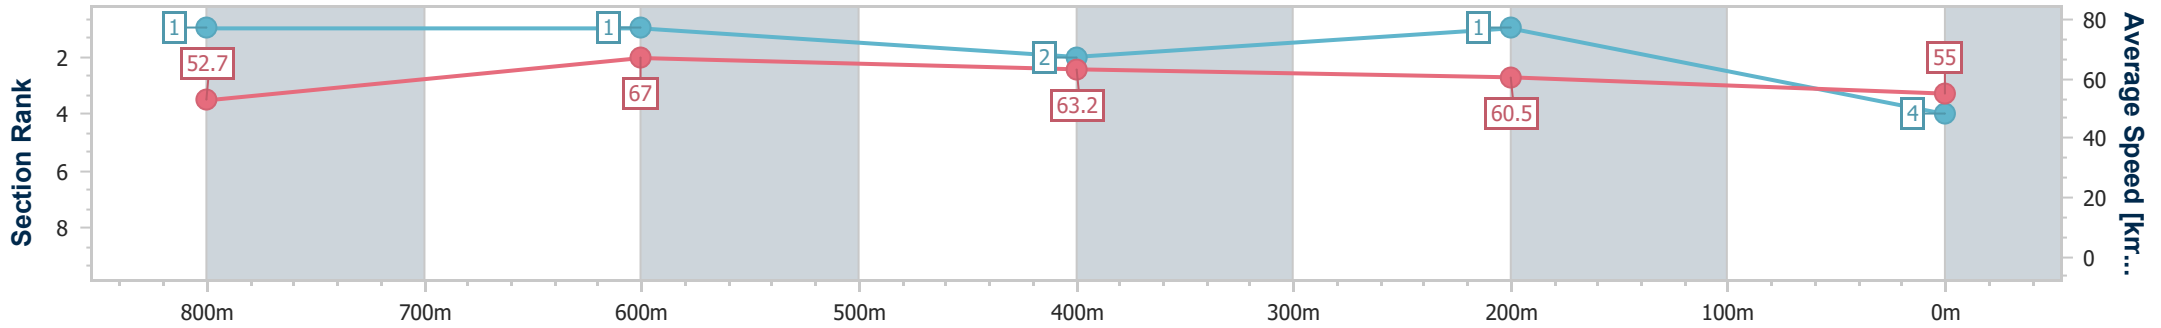

Horse/Jockey Name	Lady Invader
Final Rank	4
Fastest Section Time (Section)	0:10.80 (800m)
Top Speed [km/h] (Section)	69.5 (Overall)
Race State	Finished

Toowoomba QLD Professional
Race 7: SHEPPARD EARTHMOVING QTIS Three-Year-Old
BENCHMARK 62 Handicap - 1000m

13 July 2024 - 20:31

Track Rating: Soft 5, Weather: Fine, Rail Position: +1m Entire

Section	Overall	800m	600m	400m	200m
Section Times	1:00.99 [4] (0:13.75)	0:47.24 [1] (0:10.80)	0:36.44 [1] (0:11.48)	0:24.96 [2] (0:11.91)	0:13.05 [1] (0:13.05)
Average Speed [km/h]	52.7	67.0	63.2	60.5	55.0
Top Speed [km/h]	69.5	68.1	65.1	63.3	57.9
Avg. Dist. to Rail [m]	6.1	1.2	1.3	1.1	2.8
Avg. Stride Freq. [Hz]	2.4	2.5	2.5	2.4	2.3
Avg. Stride Length [m]	6.1	7.3	7.1	6.9	6.6

- [ ] Ranking at each section and finish
- -.-.- No data available at this section
- NA No data available