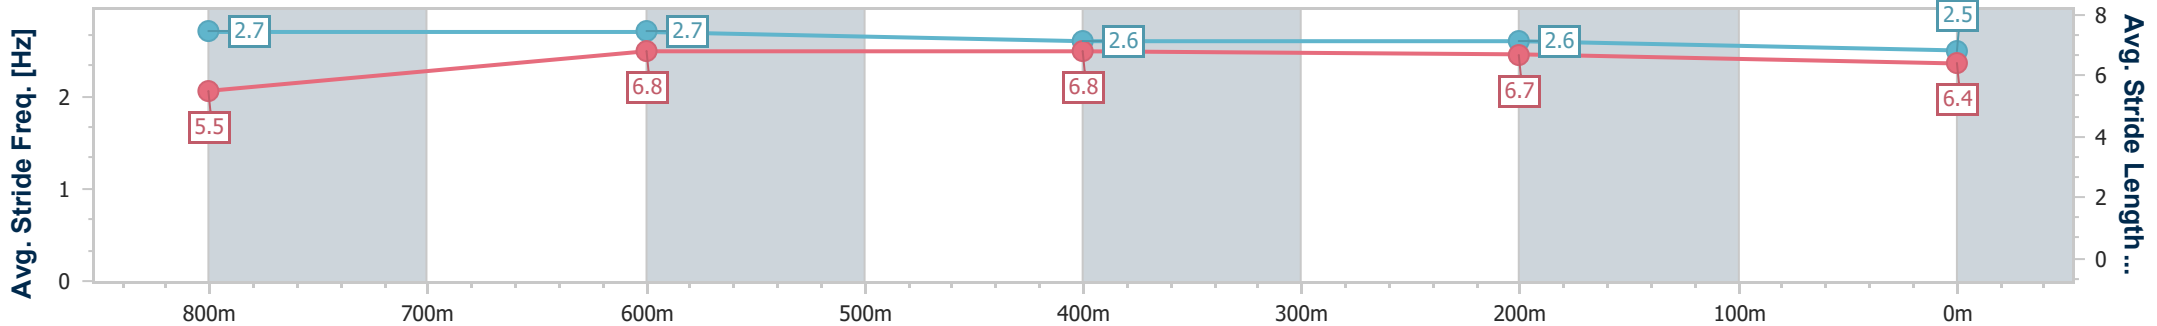

13 July 2024 - 20:31

Track Rating: Soft 5, Weather: Fine, Rail Position: +1m Entire

Section	Overall	800m	600m	400m	200m
Section Times	1:00.51 [1] (0:14.03)	0:46.48 [3] (0:10.96)	0:35.52 [3] (0:11.55)	0:23.97 [3] (0:11.64)	0:12.33 [3] (0:12.33)
Average Speed [km/h]	51.7	66.2	62.7	61.8	58.4
Top Speed [km/h]	66.8	68.1	65.2	63.2	61.4
Avg. Dist. to Rail [m]	5.6	2.4	1.3	1.2	4.9
Avg. Stride Freq. [Hz]	2.7	2.7	2.6	2.6	2.5
Avg. Stride Length [m]	5.5	6.8	6.8	6.7	6.4