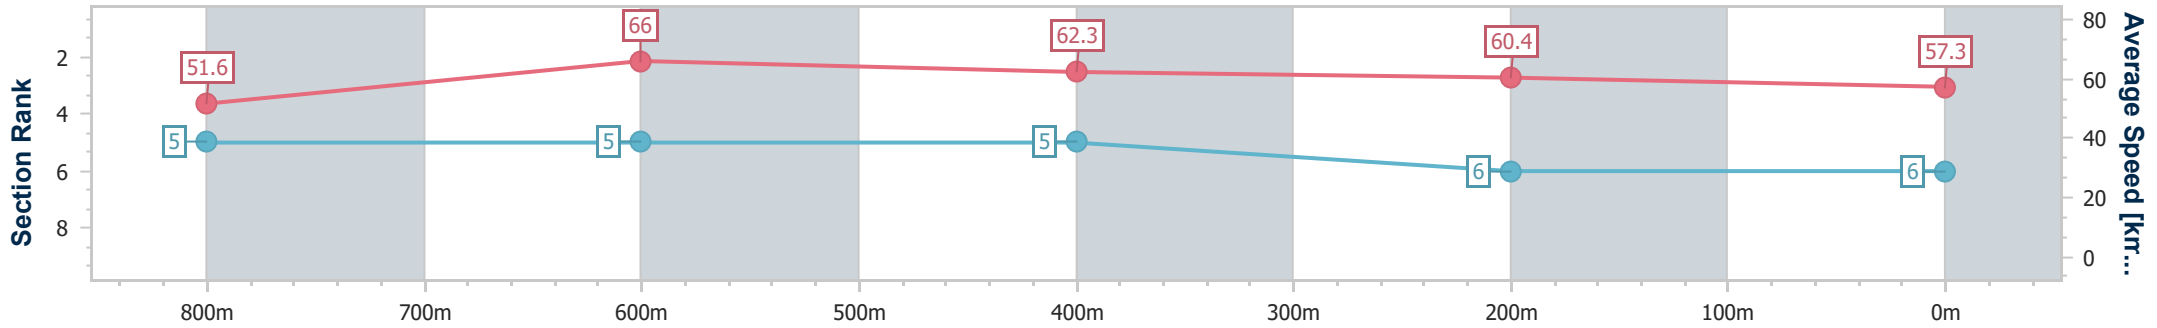

- [ ] Ranking at each section and finish
- .-.- No data available at this section
- NA No data available

Horse/Jockey Name	Miss De Blaas
Final Rank	6
Fastest Section Time (Section)	0:11.10 (800m)
Top Speed [km/h] (Section)	69.2 (800m)
Race State	Finished

Toowoomba QLD Professional  
 Race 7: SHEPPARD EARTHMOVING QTIS Three-Year-Old  
 BENCHMARK 62 Handicap - 1000m

13 July 2024 - 20:31

Track Rating: Soft 5, Weather: Fine, Rail Position: +1m Entire

Section	Overall	800m	600m	400m	200m
Section Times	1:01.42 [6] (0:14.13)	0:47.29 [5] (0:11.10)	0:36.19 [5] (0:11.68)	0:24.51 [5] (0:12.00)	0:12.51 [6] (0:12.51)
Average Speed [km/h]	51.6	66.0	62.3	60.4	57.3
Top Speed [km/h]	67.9	69.2	64.4	61.3	60.0
Avg. Dist. to Rail [m]	7.7	3.7	2.2	2.6	3.3
Avg. Stride Freq. [Hz]	2.6	2.6	2.5	2.5	2.4
Avg. Stride Length [m]	5.7	6.9	6.9	6.7	6.6