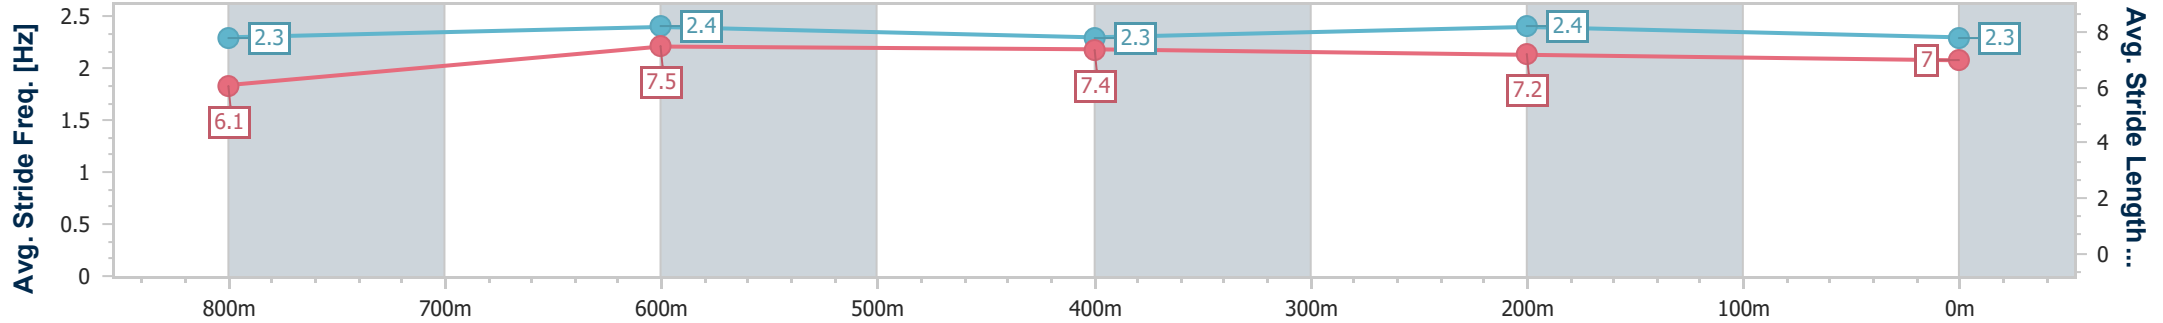

- [ ] Ranking at each section and finish
- .-.- No data available at this section
- NA No data available

Horse/Jockey Name	The Punisher
Final Rank	5
Fastest Section Time (Section)	0:11.20 (800m)
Top Speed [km/h] (Section)	66.2 (800m)
Race State	Finished

Toowoomba QLD Professional  
 Race 7: SHEPPARD EARTHMOVING QTIS Three-Year-Old  
 BENCHMARK 62 Handicap - 1000m

13 July 2024 - 20:31

Track Rating: Soft 5, Weather: Fine, Rail Position: +1m Entire

Section	Overall	800m	600m	400m	200m
Section Times	1:01.04 [5] (0:14.20)	0:46.84 [6] (0:11.20)	0:35.64 [7] (0:11.75)	0:23.89 [7] (0:11.85)	0:12.04 [7] (0:12.04)
Average Speed [km/h]	51.1	64.8	61.7	61.4	59.7
Top Speed [km/h]	65.1	66.2	63.2	62.6	61.5
Avg. Dist. to Rail [m]	4.9	1.7	0.7	3.0	4.4
Avg. Stride Freq. [Hz]	2.3	2.4	2.3	2.4	2.3
Avg. Stride Length [m]	6.1	7.5	7.4	7.2	7.0