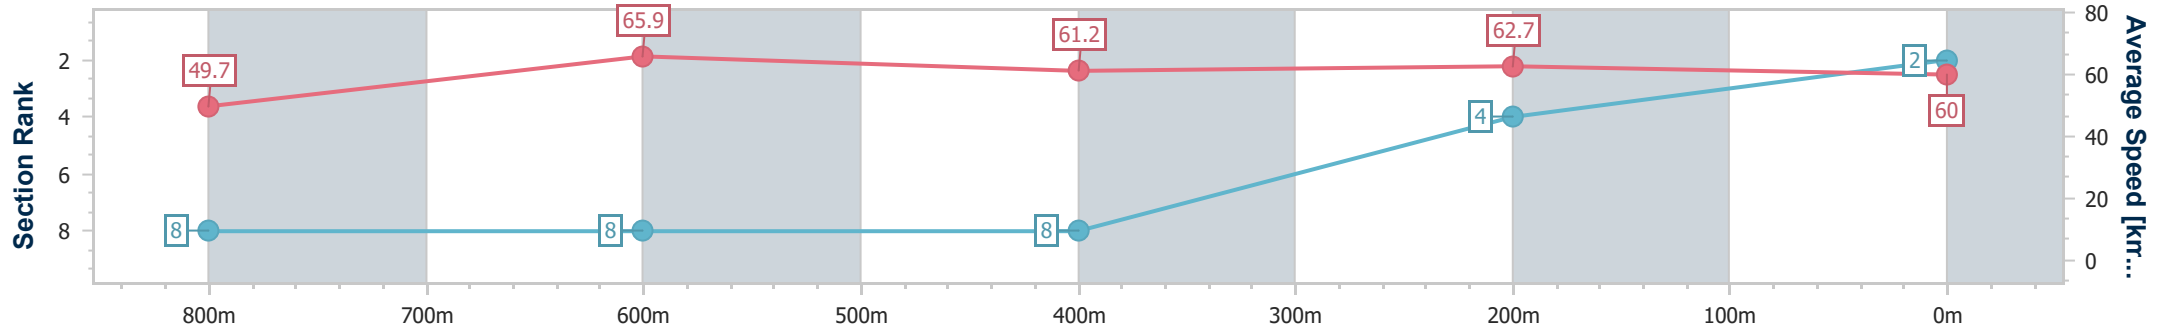

Horse/Jockey Name	Drang A Tang
Final Rank	2
Fastest Section Time (Section)	0:10.98 (800m)
Top Speed [km/h] (Section)	66.9 (800m)
Race State	Finished

Toowoomba QLD Professional
Race 7: SHEPPARD EARTHMOVING QTIS Three-Year-Old
BENCHMARK 62 Handicap - 1000m

13 July 2024 - 20:31

Track Rating: Soft 5, Weather: Fine, Rail Position: +1m Entire

Section	Overall	800m	600m	400m	200m
Section Times	1:00.76 [2] (0:14.53)	0:46.23 [8] (0:10.98)	0:35.25 [8] (0:11.75)	0:23.50 [8] (0:11.48)	0:12.02 [4] (0:12.02)
Average Speed [km/h]	49.7	65.9	61.2	62.7	60.0
Top Speed [km/h]	65.4	66.9	63.4	64.7	62.1
Avg. Dist. to Rail [m]	4.5	0.4	0.7	0.4	0.8
Avg. Stride Freq. [Hz]	2.3	2.5	2.4	2.4	2.3
Avg. Stride Length [m]	5.9	7.3	7.0	7.1	7.1

- [ ] Ranking at each section and finish
- -.-.- No data available at this section
- NA No data available