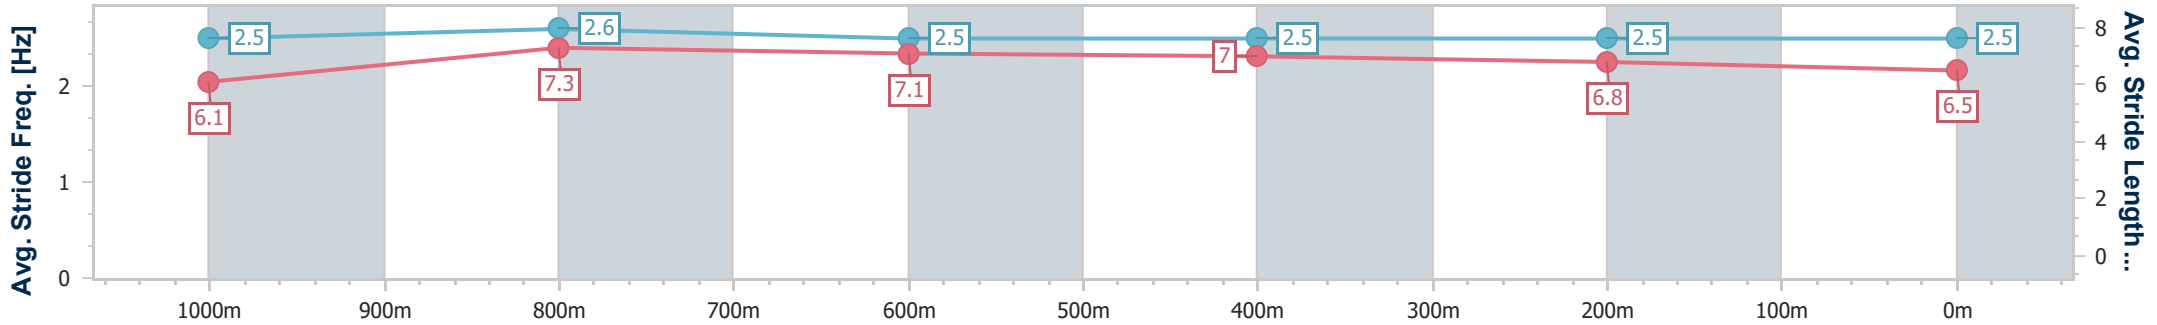

Horse/Jockey Name	Aerial Bay
Final Rank	2
Fastest Section Time (Section)	0:10.57 (1000m)
Top Speed [km/h] (Section)	70.3 (1000m)
Race State	Finished

Doomben QLD Professional
Race 3: MEKKA RACEDAY 17 AUGUST Fillies and Mares Class
1 Handicap - 1200m
17 July 2024 - 13:47
Track Rating: Good 4, Weather: Fine, Rail Position: +8m Entire

BRISBANE
RACING CLUB

Section	Overall	1000m	800m	600m	400m	200m
Section Times	1:11.07 [2] (0:13.45)	0:57.62 [3] (0:10.57)	0:47.05 [3] (0:11.27)	0:35.78 [3] (0:11.58)	0:24.20 [2] (0:11.73)	0:12.47 [2] (0:12.47)
Average Speed [km/h]	53.6	68.6	64.2	62.1	61.2	57.8
Top Speed [km/h]	69.7	70.3	66.9	62.7	62.6	59.5
Avg. Dist. to Rail [m]	6.0	3.0	0.8	0.4	0.9	2.8
Avg. Stride Freq. [Hz]	2.5	2.6	2.5	2.5	2.5	2.5
Avg. Stride Length [m]	6.1	7.3	7.1	7.0	6.8	6.5

- [ ] Ranking at each section and finish
- -.-.- No data available at this section
- NA No data available