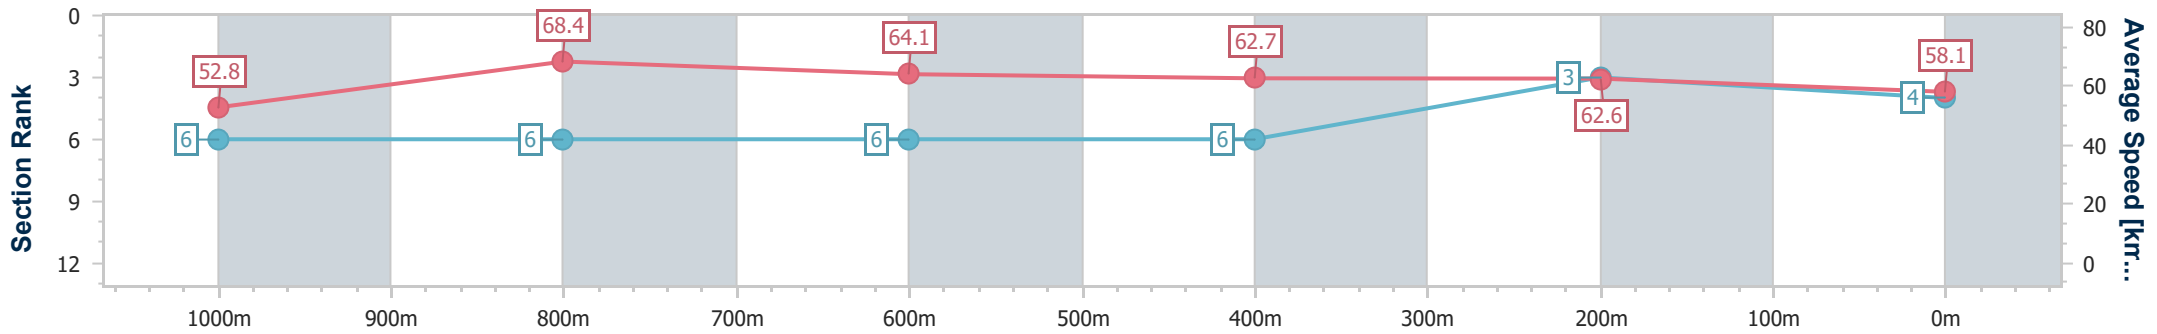

Horse/Jockey Name	Storm Dreamer
Final Rank	4
Fastest Section Time (Section)	0:10.55 (1000m)
Top Speed [km/h] (Section)	70.0 (Overall)
Race State	Finished

Doomben QLD Professional
Race 3: MEKKA RACEDAY 17 AUGUST Fillies and Mares Class
1 Handicap - 1200m
17 July 2024 - 13:47
Track Rating: Good 4, Weather: Fine, Rail Position: +8m Entire

BRISBANE
RACING CLUB

Section	Overall	1000m	800m	600m	400m	200m
Section Times	1:11.09 [4] (0:13.63)	0:57.46 [6] (0:10.55)	0:46.91 [6] (0:11.36)	0:35.55 [6] (0:11.61)	0:23.94 [6] (0:11.58)	0:12.36 [3] (0:12.36)
Average Speed [km/h]	52.8	68.4	64.1	62.7	62.6	58.1
Top Speed [km/h]	70.0	69.3	66.6	64.3	63.7	60.4
Avg. Dist. to Rail [m]	2.9	0.7	2.2	2.3	3.1	5.9
Avg. Stride Freq. [Hz]	2.3	2.5	2.4	2.4	2.4	2.4
Avg. Stride Length [m]	6.4	7.6	7.4	7.2	7.2	6.7

- [ ] Ranking at each section and finish
- -.-.- No data available at this section
- NA No data available