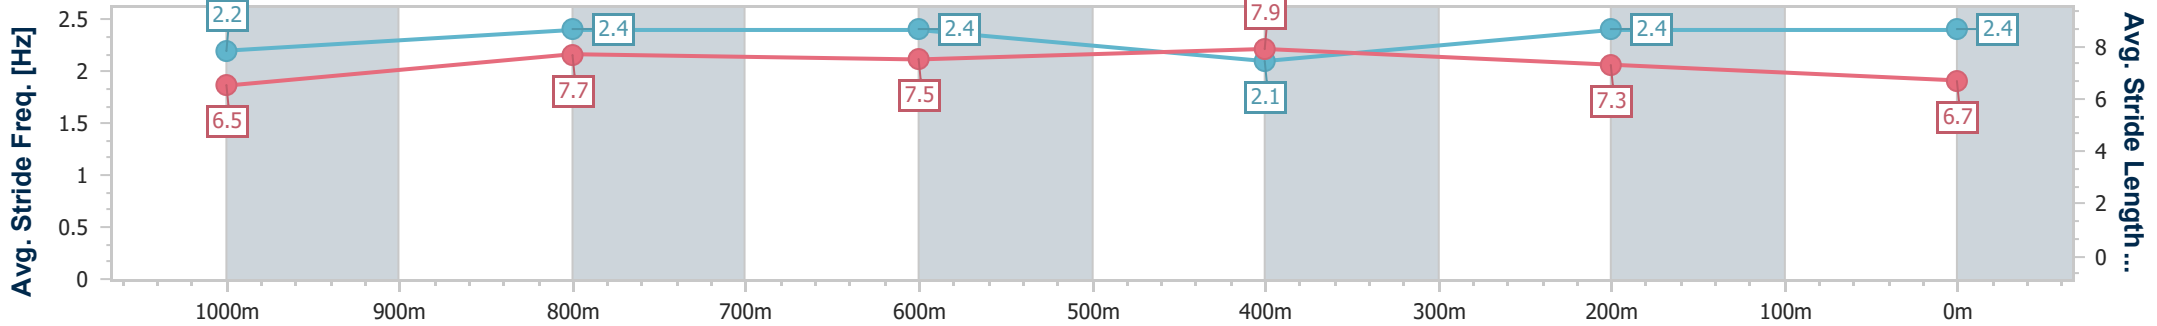

Horse/Jockey Name	Duchess Bree
Final Rank	9
Fastest Section Time (Section)	0:10.59 (1000m)
Top Speed [km/h] (Section)	68.7 (1000m)
Race State	Finished

Doomben QLD Professional
Race 3: MEKKA RACEDAY 17 AUGUST Fillies and Mares Class
1 Handicap - 1200m
17 July 2024 - 13:47
Track Rating: Good 4, Weather: Fine, Rail Position: +8m Entire

BRISBANE
RACING CLUB

Section	Overall	1000m	800m	600m	400m	200m
Section Times	1:11.97 [9] (0:14.30)	0:57.67 [10] (0:10.59)	0:47.08 [10] (0:11.16)	0:35.92 [10] (0:11.81)	0:24.11 [10] (0:11.41)	0:12.70 [10] (0:12.70)
Average Speed [km/h]	50.4	68.2	64.1	60.8	63.3	56.6
Top Speed [km/h]	68.7	68.7	65.8	62.9	64.0	61.4
Avg. Dist. to Rail [m]	4.5	0.5	0.5	0.4	0.7	1.4
Avg. Stride Freq. [Hz]	2.2	2.4	2.4	2.1	2.4	2.4
Avg. Stride Length [m]	6.5	7.7	7.5	7.9	7.3	6.7

- [ ] Ranking at each section and finish
- -.-.- No data available at this section
- NA No data available