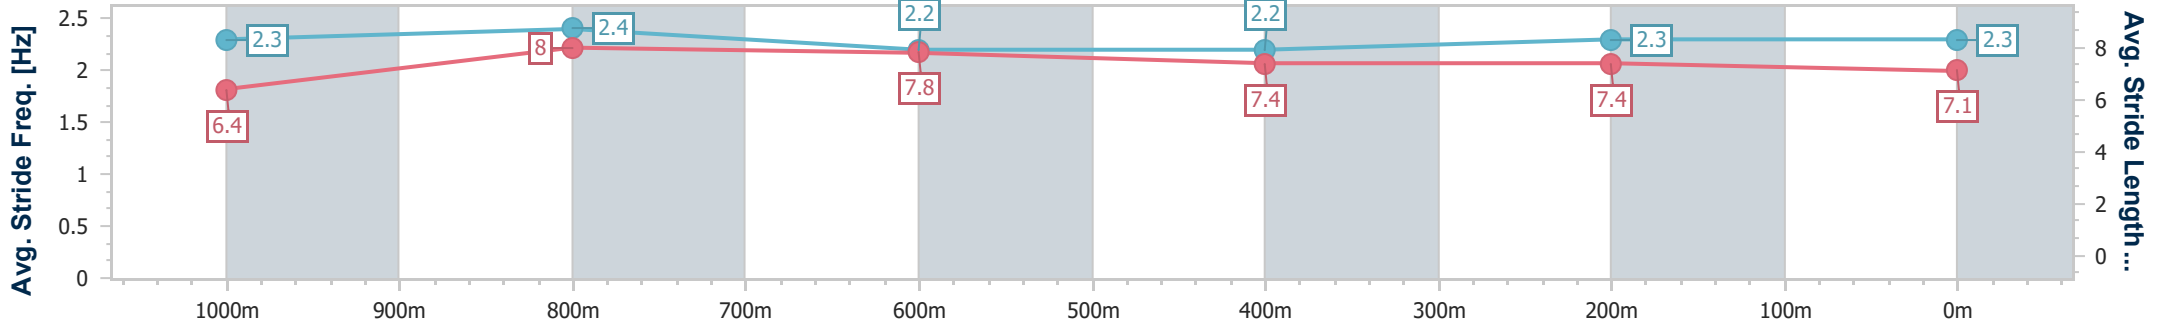

**BRISBANE**  
 RACING CLUB

Section	Overall	1000m	800m	600m	400m	200m
Section Times	1:11.03 [1] (0:13.76)	0:57.27 [7] (0:10.62)	0:46.65 [7] (0:11.30)	0:35.35 [7] (0:11.64)	0:23.71 [7] (0:11.46)	0:12.25 [4] (0:12.25)
Average Speed [km/h]	52.3	68.0	63.5	61.5	62.5	58.7
Top Speed [km/h]	69.9	70.2	67.0	62.6	63.4	61.8
Avg. Dist. to Rail [m]	0.7	0.2	0.7	1.4	1.3	2.4
Avg. Stride Freq. [Hz]	2.3	2.4	2.2	2.2	2.3	2.3
Avg. Stride Length [m]	6.4	8.0	7.8	7.4	7.4	7.1