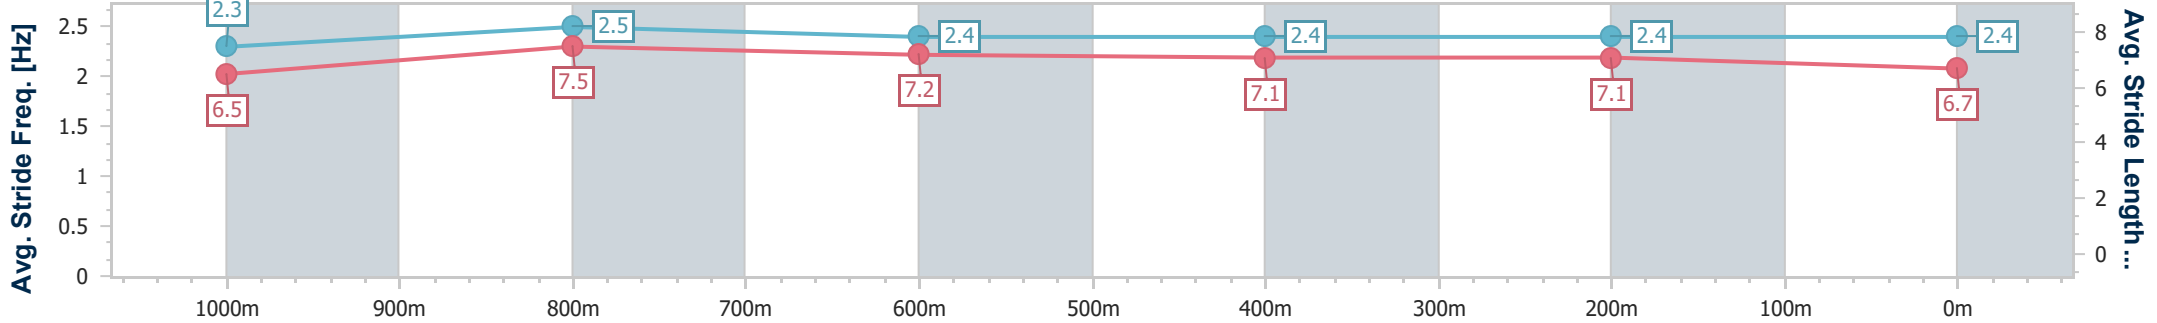

Horse/Jockey Name	Elle Of A Belle
Final Rank	7
Fastest Section Time (Section)	0:10.55 (1000m)
Top Speed [km/h] (Section)	70.4 (Overall)
Race State	Finished

Doomben QLD Professional
Race 3: MEKKA RACEDAY 17 AUGUST Fillies and Mares Class
1 Handicap - 1200m
17 July 2024 - 13:47
Track Rating: Good 4, Weather: Fine, Rail Position: +8m Entire

BRISBANE
RACING CLUB

Section	Overall	1000m	800m	600m	400m	200m
Section Times	1:11.52 [7] (0:13.47)	0:58.05 [4] (0:10.55)	0:47.50 [4] (0:11.31)	0:36.19 [4] (0:11.76)	0:24.43 [5] (0:11.72)	0:12.71 [6] (0:12.71)
Average Speed [km/h]	53.4	68.3	63.5	61.3	61.1	56.7
Top Speed [km/h]	70.4	70.3	66.9	61.6	62.6	59.8
Avg. Dist. to Rail [m]	2.3	0.5	0.2	0.5	1.0	0.5
Avg. Stride Freq. [Hz]	2.3	2.5	2.4	2.4	2.4	2.4
Avg. Stride Length [m]	6.5	7.5	7.2	7.1	7.1	6.7

- [ ] Ranking at each section and finish
- -.-.- No data available at this section
- NA No data available