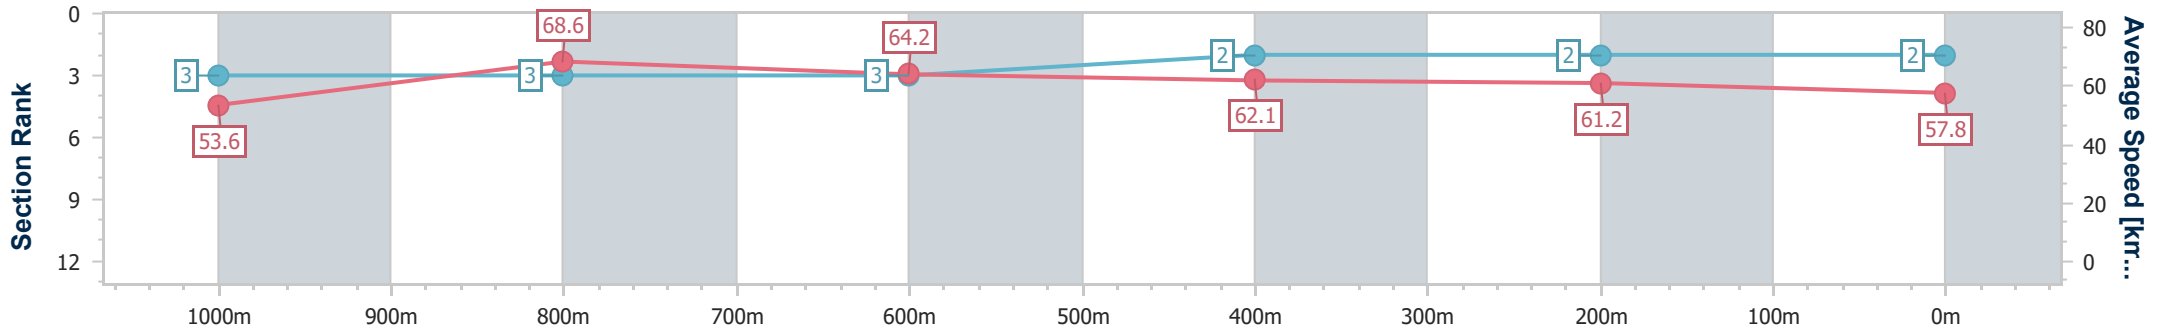

Horse/Jockey Name	Aerial Bay
Final Rank	2
Fastest Section Time (Section)	0:10.57 (1000m)
Top Speed [km/h] (Section)	70.3 (1000m)
Race State	Finished

Doomben QLD Professional
Race 3: MEKKA RACEDAY 17 AUGUST Fillies and Mares Class
1 Handicap - 1200m
17 July 2024 - 13:47
Track Rating: Good 4, Weather: Fine, Rail Position: +8m Entire

BRISBANE
RACING CLUB

Section	Overall	1000m	800m	600m	400m	200m
Section Times	1:11.07 [2] (0:13.45)	0:57.62 [3] (0:10.57)	0:47.05 [3] (0:11.27)	0:35.78 [3] (0:11.58)	0:24.20 [2] (0:11.73)	0:12.47 [2] (0:12.47)
Average Speed [km/h]	53.6	68.6	64.2	62.1	61.2	57.8
Top Speed [km/h]	69.7	70.3	66.9	62.7	62.6	59.5
Avg. Dist. to Rail [m]	6.0	3.0	0.8	0.4	0.9	2.8
Avg. Stride Freq. [Hz]	2.5	2.6	2.5	2.5	2.5	2.5
Avg. Stride Length [m]	6.1	7.3	7.1	7.0	6.8	6.5

- [ ] Ranking at each section and finish
- -.-.- No data available at this section
- NA No data available