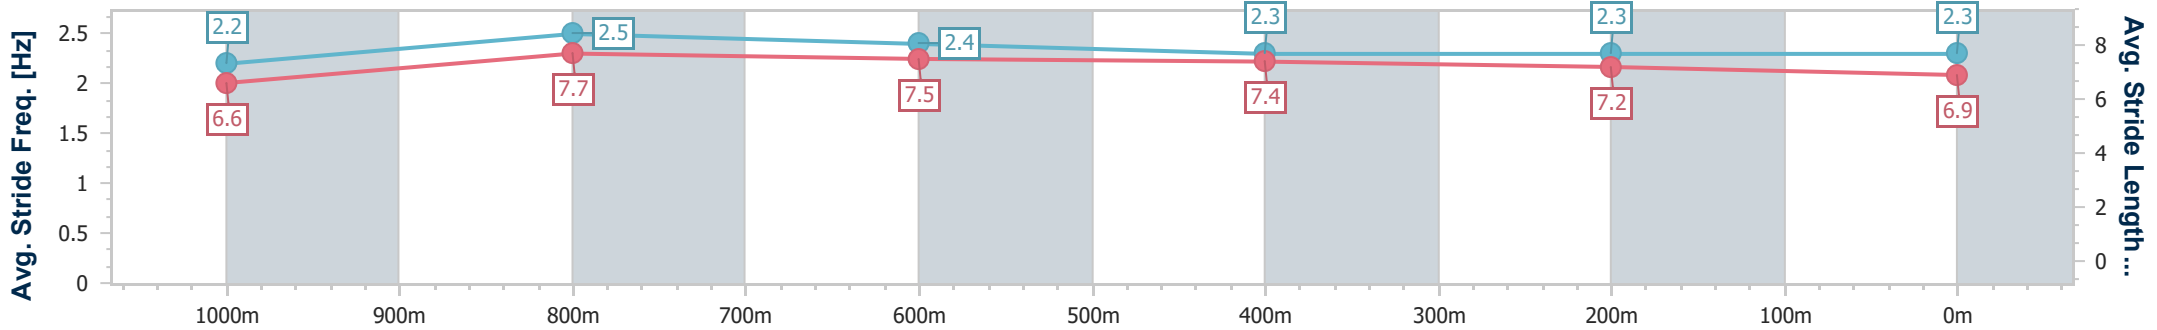

Horse/Jockey Name	Chockablock
Final Rank	8
Fastest Section Time (Section)	0:10.55 (1000m)
Top Speed [km/h] (Section)	70.0 (1000m)
Race State	Finished

Doomben QLD Professional
Race 3: MEKKA RACEDAY 17 AUGUST Fillies and Mares Class
1 Handicap - 1200m
17 July 2024 - 13:47
Track Rating: Good 4, Weather: Fine, Rail Position: +8m Entire

BRISBANE
RACING CLUB

Section	Overall	1000m	800m	600m	400m	200m
Section Times	1:11.69 [8] (0:13.63)	0:58.06 [5] (0:10.55)	0:47.51 [5] (0:11.25)	0:36.26 [5] (0:11.62)	0:24.64 [4] (0:11.89)	0:12.75 [8] (0:12.75)
Average Speed [km/h]	52.8	68.5	63.9	61.8	60.4	56.4
Top Speed [km/h]	69.6	70.0	66.2	62.4	62.4	58.2
Avg. Dist. to Rail [m]	5.1	1.7	0.4	0.9	0.8	0.4
Avg. Stride Freq. [Hz]	2.2	2.5	2.4	2.3	2.3	2.3
Avg. Stride Length [m]	6.6	7.7	7.5	7.4	7.2	6.9

- [ ] Ranking at each section and finish
- -.-.- No data available at this section
- NA No data available