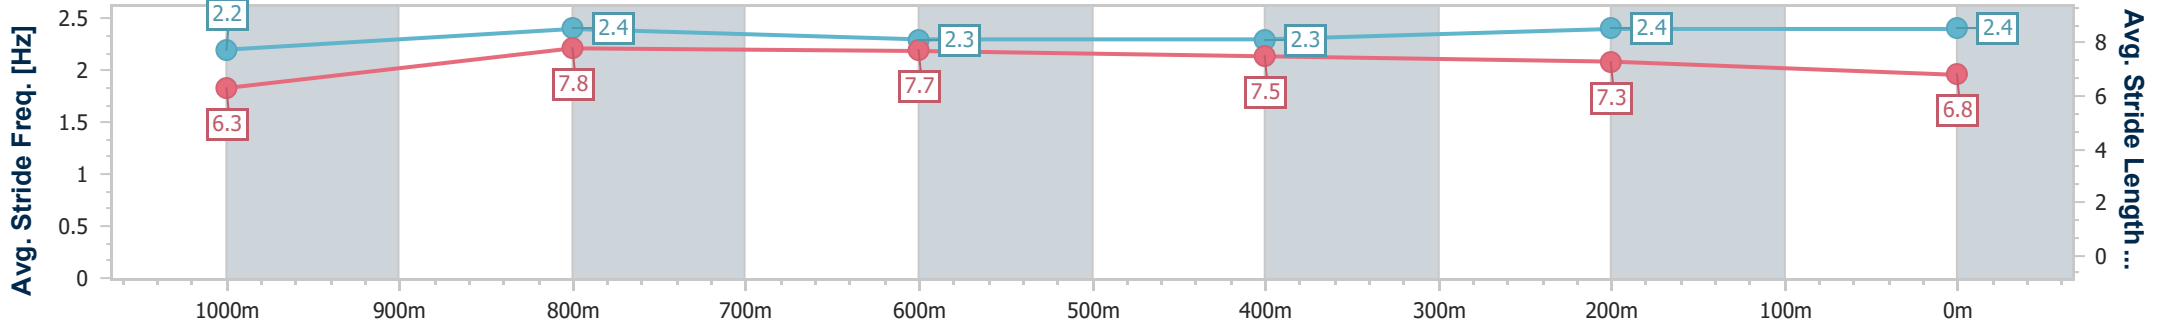

Horse/Jockey Name	Yellowhammer
Final Rank	3
Fastest Section Time (Section)	0:10.63 (1000m)
Top Speed [km/h] (Section)	69.3 (1000m)
Race State	Finished

Doomben QLD Professional
Race 3: MEKKA RACEDAY 17 AUGUST Fillies and Mares Class
1 Handicap - 1200m
17 July 2024 - 13:47
Track Rating: Good 4, Weather: Fine, Rail Position: +8m Entire

BRISBANE
RACING CLUB

Section	Overall	1000m	800m	600m	400m	200m
Section Times	1:11.09 [3] (0:14.15)	0:56.94 [9] (0:10.63)	0:46.31 [9] (0:11.14)	0:35.17 [9] (0:11.53)	0:23.64 [8] (0:11.33)	0:12.31 [5] (0:12.31)
Average Speed [km/h]	51.1	68.1	65.0	62.3	63.8	58.6
Top Speed [km/h]	67.6	69.3	66.8	64.6	64.8	61.7
Avg. Dist. to Rail [m]	7.1	2.6	0.9	0.3	3.0	6.0
Avg. Stride Freq. [Hz]	2.2	2.4	2.3	2.3	2.4	2.4
Avg. Stride Length [m]	6.3	7.8	7.7	7.5	7.3	6.8

- [ ] Ranking at each section and finish
- -.-.- No data available at this section
- NA No data available