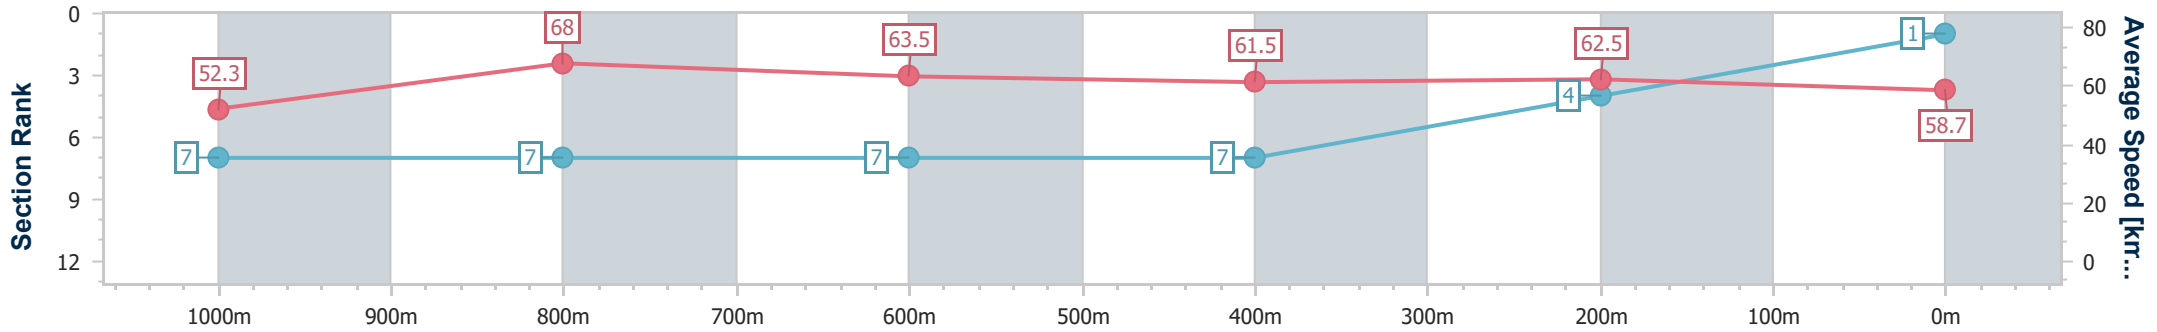

**BRISBANE**  
 RACING CLUB

Section	Overall	1000m	800m	600m	400m	200m
Section Times	1:11.03 [1] (0:13.76)	0:57.27 [7] (0:10.62)	0:46.65 [7] (0:11.30)	0:35.35 [7] (0:11.64)	0:23.71 [7] (0:11.46)	0:12.25 [4] (0:12.25)
Average Speed [km/h]	52.3	68.0	63.5	61.5	62.5	58.7
Top Speed [km/h]	69.9	70.2	67.0	62.6	63.4	61.8
Avg. Dist. to Rail [m]	0.7	0.2	0.7	1.4	1.3	2.4
Avg. Stride Freq. [Hz]	2.3	2.4	2.2	2.2	2.3	2.3
Avg. Stride Length [m]	6.4	8.0	7.8	7.4	7.4	7.1