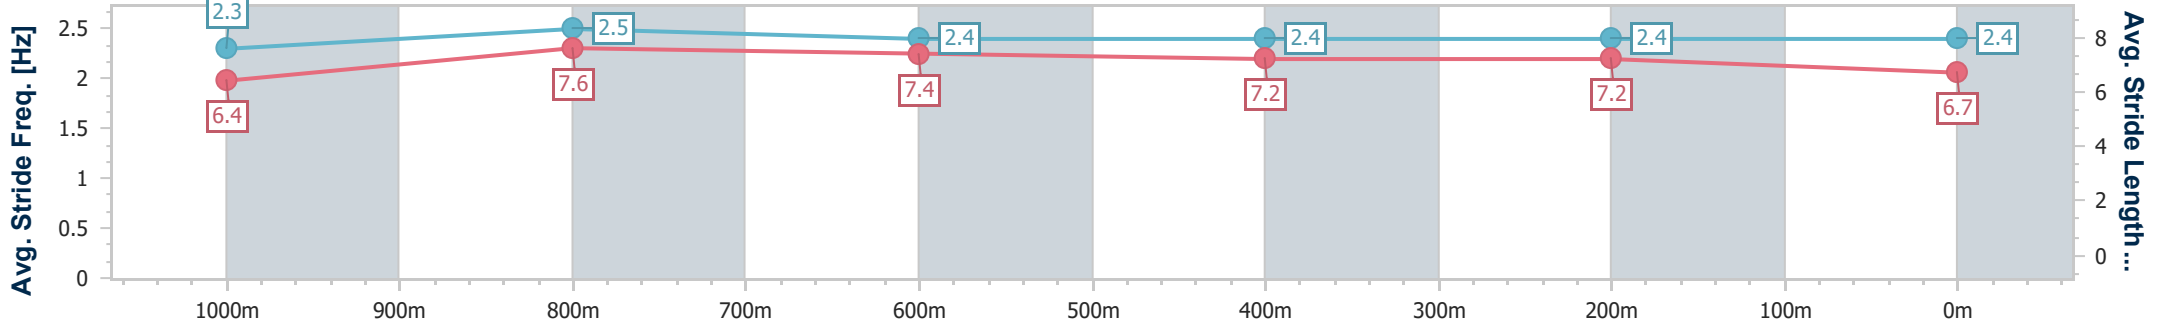

Horse/Jockey Name	Storm Dreamer
Final Rank	4
Fastest Section Time (Section)	0:10.55 (1000m)
Top Speed [km/h] (Section)	70.0 (Overall)
Race State	Finished

Doomben QLD Professional
Race 3: MEKKA RACEDAY 17 AUGUST Fillies and Mares Class
1 Handicap - 1200m
17 July 2024 - 13:47
Track Rating: Good 4, Weather: Fine, Rail Position: +8m Entire

BRISBANE
RACING CLUB

Section	Overall	1000m	800m	600m	400m	200m
Section Times	1:11.09 [4] (0:13.63)	0:57.46 [6] (0:10.55)	0:46.91 [6] (0:11.36)	0:35.55 [6] (0:11.61)	0:23.94 [6] (0:11.58)	0:12.36 [3] (0:12.36)
Average Speed [km/h]	52.8	68.4	64.1	62.7	62.6	58.1
Top Speed [km/h]	70.0	69.3	66.6	64.3	63.7	60.4
Avg. Dist. to Rail [m]	2.9	0.7	2.2	2.3	3.1	5.9
Avg. Stride Freq. [Hz]	2.3	2.5	2.4	2.4	2.4	2.4
Avg. Stride Length [m]	6.4	7.6	7.4	7.2	7.2	6.7

- [ ] Ranking at each section and finish
- -.-.- No data available at this section
- NA No data available