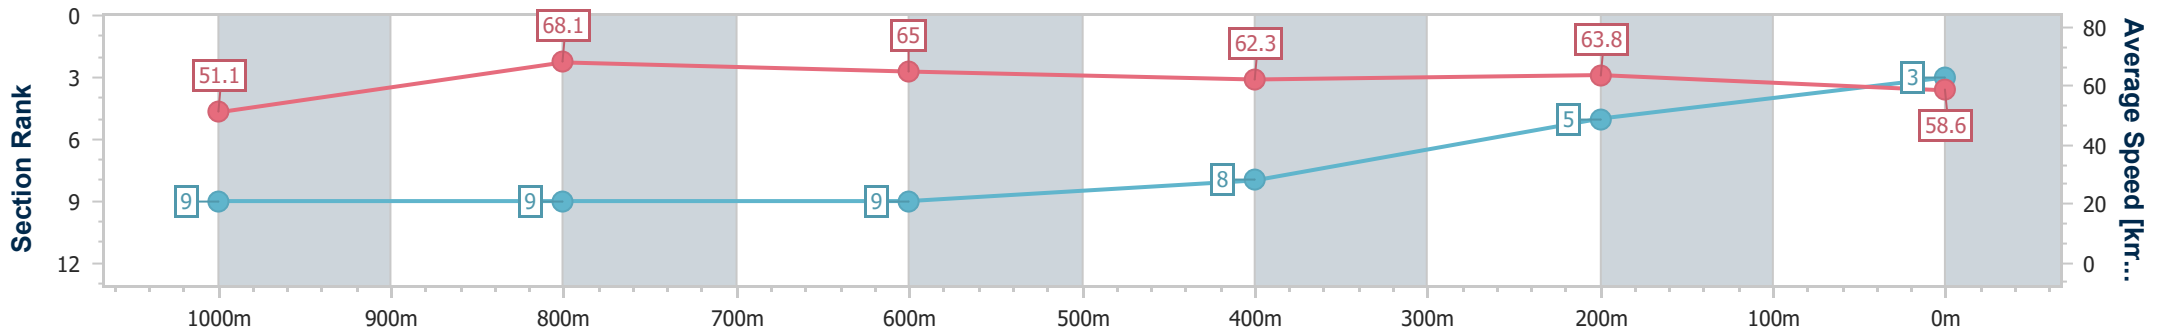

Horse/Jockey Name	Yellowhammer
Final Rank	3
Fastest Section Time (Section)	0:10.63 (1000m)
Top Speed [km/h] (Section)	69.3 (1000m)
Race State	Finished

Doomben QLD Professional
Race 3: MEKKA RACEDAY 17 AUGUST Fillies and Mares Class
1 Handicap - 1200m
17 July 2024 - 13:47
Track Rating: Good 4, Weather: Fine, Rail Position: +8m Entire

BRISBANE
RACING CLUB

Section	Overall	1000m	800m	600m	400m	200m
Section Times	1:11.09 [3] (0:14.15)	0:56.94 [9] (0:10.63)	0:46.31 [9] (0:11.14)	0:35.17 [9] (0:11.53)	0:23.64 [8] (0:11.33)	0:12.31 [5] (0:12.31)
Average Speed [km/h]	51.1	68.1	65.0	62.3	63.8	58.6
Top Speed [km/h]	67.6	69.3	66.8	64.6	64.8	61.7
Avg. Dist. to Rail [m]	7.1	2.6	0.9	0.3	3.0	6.0
Avg. Stride Freq. [Hz]	2.2	2.4	2.3	2.3	2.4	2.4
Avg. Stride Length [m]	6.3	7.8	7.7	7.5	7.3	6.8

- [ ] Ranking at each section and finish
- -.-.- No data available at this section
- NA No data available