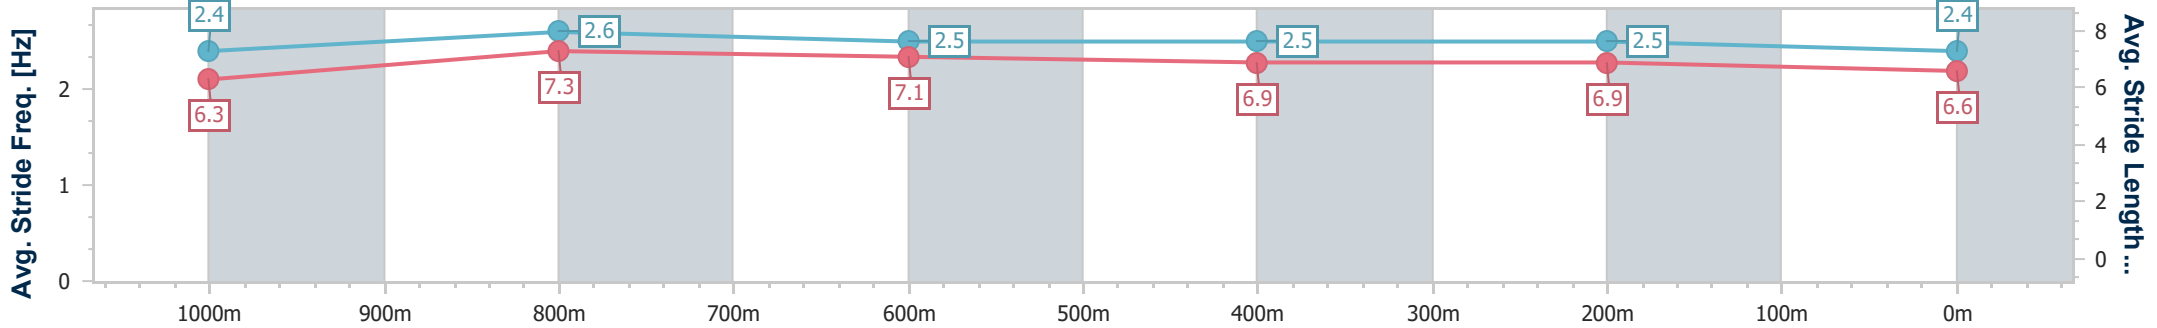

Horse/Jockey Name	Guru Class
Final Rank	5
Fastest Section Time (Section)	0:10.45 (1000m)
Top Speed [km/h] (Section)	70.4 (1000m)
Race State	Finished

Doomben QLD Professional
Race 3: MEKKA RACEDAY 17 AUGUST Fillies and Mares Class
1 Handicap - 1200m
17 July 2024 - 13:47
Track Rating: Good 4, Weather: Fine, Rail Position: +8m Entire

BRISBANE
RACING CLUB

Section	Overall	1000m	800m	600m	400m	200m
Section Times	1:11.11 [5] (0:13.25)	0:57.86 [1] (0:10.45)	0:47.41 [1] (0:11.30)	0:36.11 [1] (0:11.73)	0:24.38 [1] (0:11.76)	0:12.62 [1] (0:12.62)
Average Speed [km/h]	54.4	68.8	64.4	61.9	61.4	57.1
Top Speed [km/h]	69.3	70.4	66.3	62.7	62.5	59.2
Avg. Dist. to Rail [m]	1.2	0.3	1.5	1.7	1.6	0.3
Avg. Stride Freq. [Hz]	2.4	2.6	2.5	2.5	2.5	2.4
Avg. Stride Length [m]	6.3	7.3	7.1	6.9	6.9	6.6

- [ ] Ranking at each section and finish
- -.-.- No data available at this section
- NA No data available