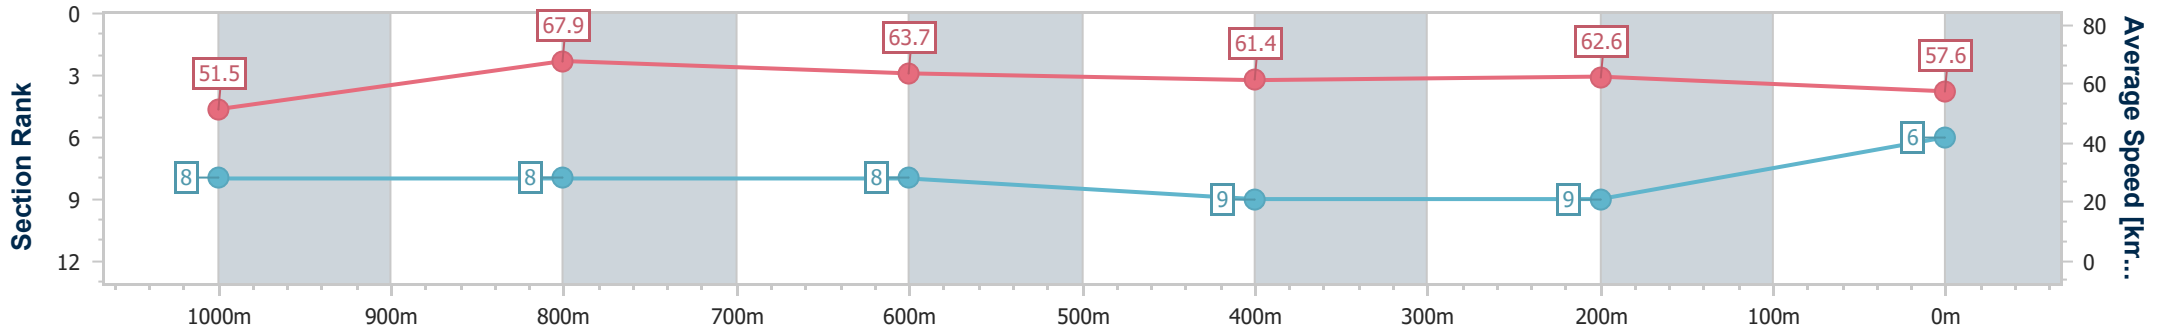

Horse/Jockey Name	Glowlight
Final Rank	6
Fastest Section Time (Section)	0:10.65 (1000m)
Top Speed [km/h] (Section)	69.8 (1000m)
Race State	Finished

Doomben QLD Professional
Race 3: MEKKA RACEDAY 17 AUGUST Fillies and Mares Class
1 Handicap - 1200m
17 July 2024 - 13:47
Track Rating: Good 4, Weather: Fine, Rail Position: +8m Entire

BRISBANE
RACING CLUB

Section	Overall	1000m	800m	600m	400m	200m
Section Times	1:11.46 [6] (0:13.96)	0:57.50 [8] (0:10.65)	0:46.85 [8] (0:11.28)	0:35.57 [8] (0:11.63)	0:23.94 [9] (0:11.48)	0:12.46 [9] (0:12.46)
Average Speed [km/h]	51.5	67.9	63.7	61.4	62.6	57.6
Top Speed [km/h]	67.5	69.8	66.5	62.5	64.5	61.0
Avg. Dist. to Rail [m]	4.4	0.7	0.2	1.1	1.2	2.6
Avg. Stride Freq. [Hz]	2.4	2.6	2.5	2.5	2.5	2.4
Avg. Stride Length [m]	5.9	7.2	6.9	6.9	6.9	6.6

- [ ] Ranking at each section and finish
- -.-.- No data available at this section
- NA No data available