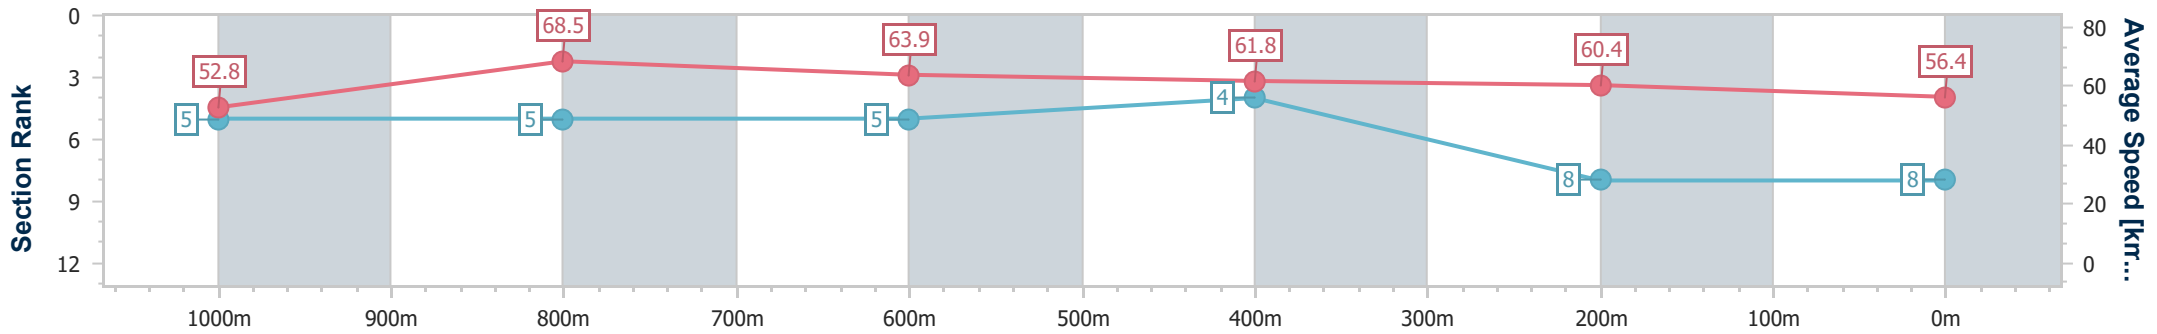

Horse/Jockey Name	Chockablock
Final Rank	8
Fastest Section Time (Section)	0:10.55 (1000m)
Top Speed [km/h] (Section)	70.0 (1000m)
Race State	Finished

Doomben QLD Professional
Race 3: MEKKA RACEDAY 17 AUGUST Fillies and Mares Class
1 Handicap - 1200m
17 July 2024 - 13:47
Track Rating: Good 4, Weather: Fine, Rail Position: +8m Entire

BRISBANE
RACING CLUB

Section	Overall	1000m	800m	600m	400m	200m
Section Times	1:11.69 [8] (0:13.63)	0:58.06 [5] (0:10.55)	0:47.51 [5] (0:11.25)	0:36.26 [5] (0:11.62)	0:24.64 [4] (0:11.89)	0:12.75 [8] (0:12.75)
Average Speed [km/h]	52.8	68.5	63.9	61.8	60.4	56.4
Top Speed [km/h]	69.6	70.0	66.2	62.4	62.4	58.2
Avg. Dist. to Rail [m]	5.1	1.7	0.4	0.9	0.8	0.4
Avg. Stride Freq. [Hz]	2.2	2.5	2.4	2.3	2.3	2.3
Avg. Stride Length [m]	6.6	7.7	7.5	7.4	7.2	6.9

- [ ] Ranking at each section and finish
- -.-.- No data available at this section
- NA No data available