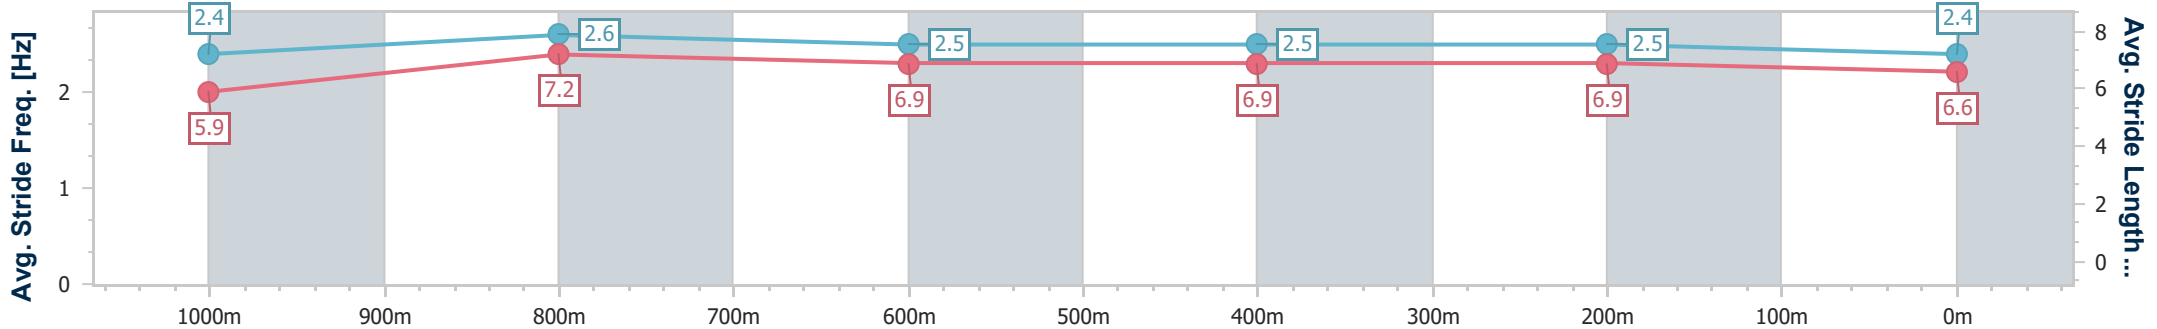

Horse/Jockey Name	Glowlight
Final Rank	6
Fastest Section Time (Section)	0:10.65 (1000m)
Top Speed [km/h] (Section)	69.8 (1000m)
Race State	Finished

Doomben QLD Professional
Race 3: MEKKA RACEDAY 17 AUGUST Fillies and Mares Class
1 Handicap - 1200m
17 July 2024 - 13:47
Track Rating: Good 4, Weather: Fine, Rail Position: +8m Entire

BRISBANE
RACING CLUB

Section	Overall	1000m	800m	600m	400m	200m
Section Times	1:11.46 [6] (0:13.96)	0:57.50 [8] (0:10.65)	0:46.85 [8] (0:11.28)	0:35.57 [8] (0:11.63)	0:23.94 [9] (0:11.48)	0:12.46 [9] (0:12.46)
Average Speed [km/h]	51.5	67.9	63.7	61.4	62.6	57.6
Top Speed [km/h]	67.5	69.8	66.5	62.5	64.5	61.0
Avg. Dist. to Rail [m]	4.4	0.7	0.2	1.1	1.2	2.6
Avg. Stride Freq. [Hz]	2.4	2.6	2.5	2.5	2.5	2.4
Avg. Stride Length [m]	5.9	7.2	6.9	6.9	6.9	6.6

- [ ] Ranking at each section and finish
- -.-.- No data available at this section
- NA No data available