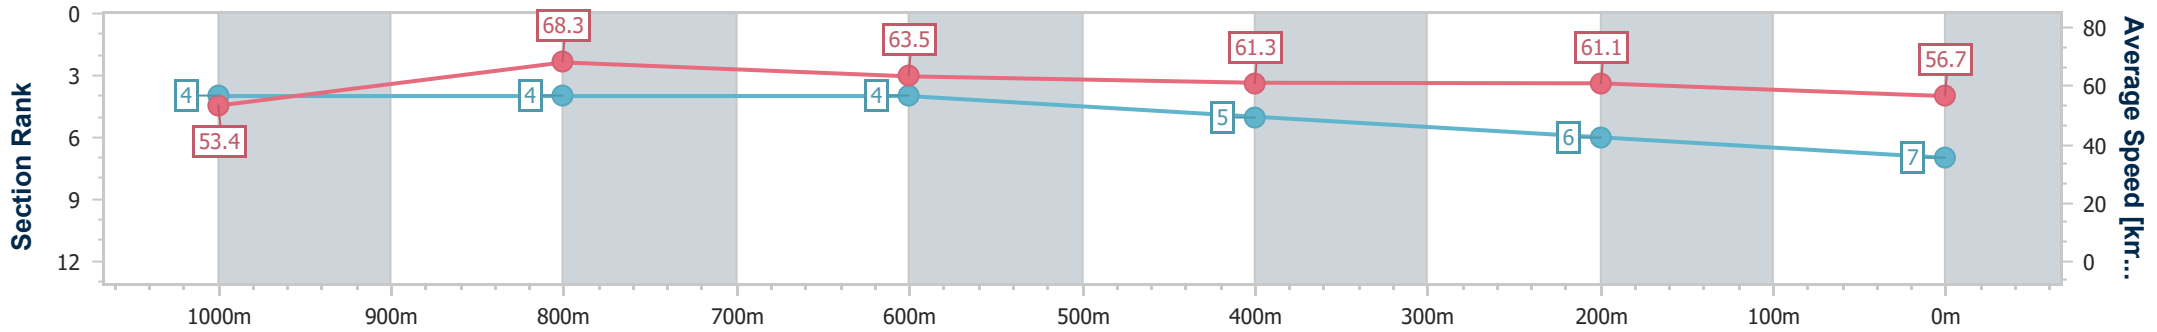

Horse/Jockey Name	Elle Of A Belle
Final Rank	7
Fastest Section Time (Section)	0:10.55 (1000m)
Top Speed [km/h] (Section)	70.4 (Overall)
Race State	Finished

Doomben QLD Professional
Race 3: MEKKA RACEDAY 17 AUGUST Fillies and Mares Class
1 Handicap - 1200m
17 July 2024 - 13:47
Track Rating: Good 4, Weather: Fine, Rail Position: +8m Entire

BRISBANE
RACING CLUB

Section	Overall	1000m	800m	600m	400m	200m
Section Times	1:11.52 [7] (0:13.47)	0:58.05 [4] (0:10.55)	0:47.50 [4] (0:11.31)	0:36.19 [4] (0:11.76)	0:24.43 [5] (0:11.72)	0:12.71 [6] (0:12.71)
Average Speed [km/h]	53.4	68.3	63.5	61.3	61.1	56.7
Top Speed [km/h]	70.4	70.3	66.9	61.6	62.6	59.8
Avg. Dist. to Rail [m]	2.3	0.5	0.2	0.5	1.0	0.5
Avg. Stride Freq. [Hz]	2.3	2.5	2.4	2.4	2.4	2.4
Avg. Stride Length [m]	6.5	7.5	7.2	7.1	7.1	6.7

- [ ] Ranking at each section and finish
- -.-.- No data available at this section
- NA No data available