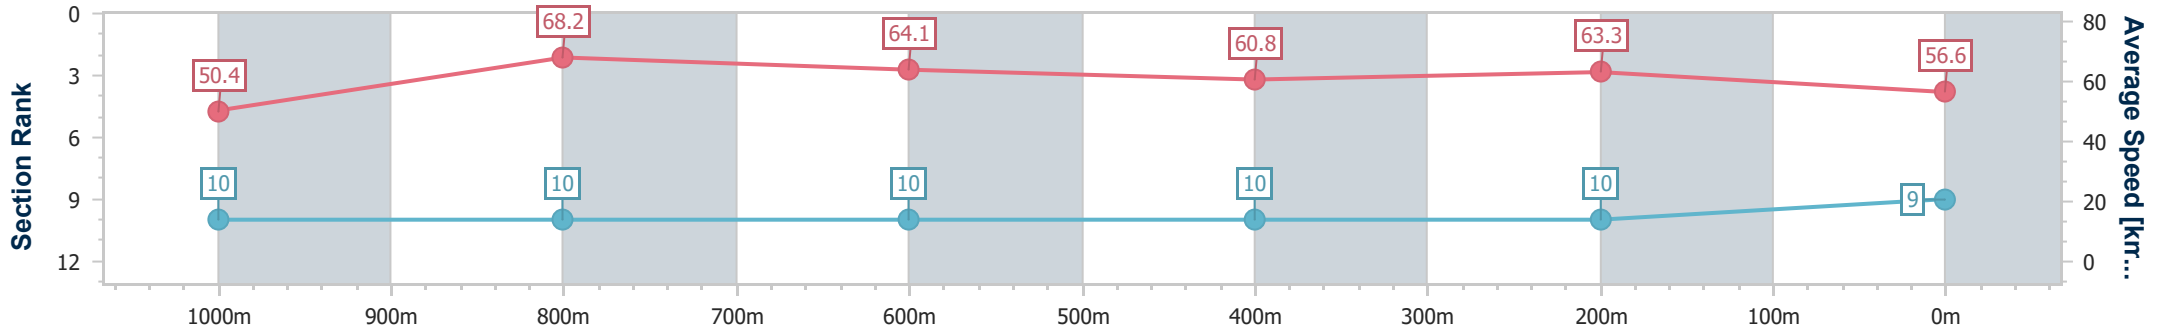

Horse/Jockey Name	Duchess Bree
Final Rank	9
Fastest Section Time (Section)	0:10.59 (1000m)
Top Speed [km/h] (Section)	68.7 (1000m)
Race State	Finished

Doomben QLD Professional
Race 3: MEKKA RACEDAY 17 AUGUST Fillies and Mares Class
1 Handicap - 1200m
17 July 2024 - 13:47
Track Rating: Good 4, Weather: Fine, Rail Position: +8m Entire

BRISBANE
RACING CLUB

Section	Overall	1000m	800m	600m	400m	200m
Section Times	1:11.97 [9] (0:14.30)	0:57.67 [10] (0:10.59)	0:47.08 [10] (0:11.16)	0:35.92 [10] (0:11.81)	0:24.11 [10] (0:11.41)	0:12.70 [10] (0:12.70)
Average Speed [km/h]	50.4	68.2	64.1	60.8	63.3	56.6
Top Speed [km/h]	68.7	68.7	65.8	62.9	64.0	61.4
Avg. Dist. to Rail [m]	4.5	0.5	0.5	0.4	0.7	1.4
Avg. Stride Freq. [Hz]	2.2	2.4	2.4	2.1	2.4	2.4
Avg. Stride Length [m]	6.5	7.7	7.5	7.9	7.3	6.7

- [ ] Ranking at each section and finish
- -.-.- No data available at this section
- NA No data available