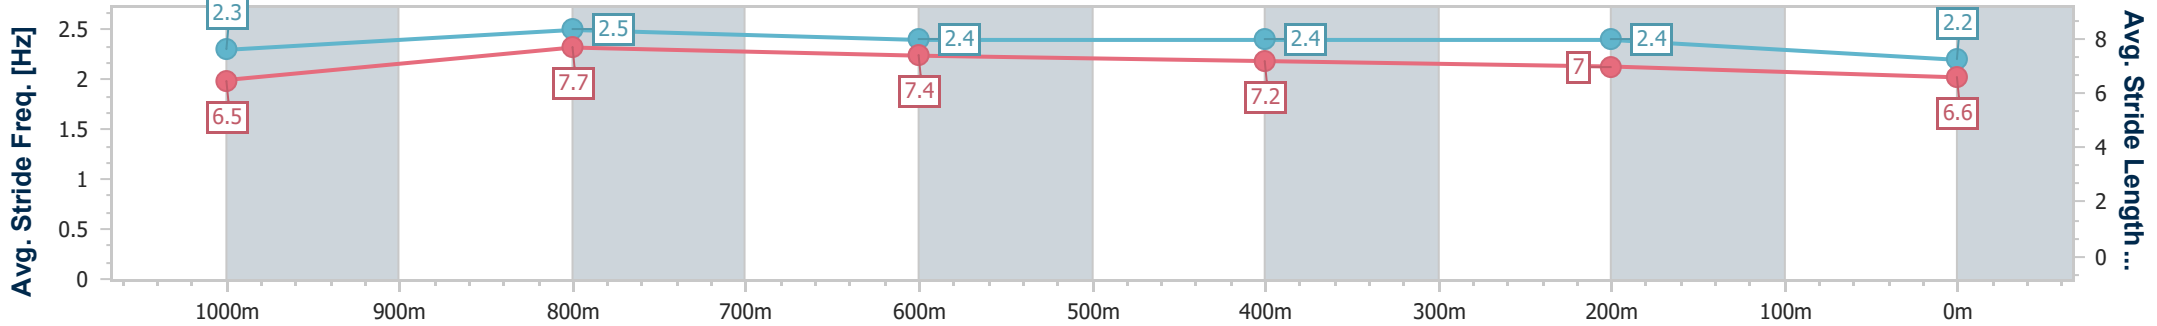

Horse/Jockey Name	Magic Island
Final Rank	10
Fastest Section Time (Section)	0:10.53 (1000m)
Top Speed [km/h] (Section)	70.7 (1000m)
Race State	Finished

Doomben QLD Professional
Race 3: MEKKA RACEDAY 17 AUGUST Fillies and Mares Class
1 Handicap - 1200m
17 July 2024 - 13:47
Track Rating: Good 4, Weather: Fine, Rail Position: +8m Entire

BRISBANE
RACING CLUB

Section	Overall	1000m	800m	600m	400m	200m
Section Times	1:12.52 [10] (0:13.27)	0:59.25 [2] (0:10.53)	0:48.72 [2] (0:11.46)	0:37.26 [2] (0:11.77)	0:25.49 [3] (0:11.90)	0:13.59 [7] (0:13.59)
Average Speed [km/h]	54.2	68.7	63.7	61.2	60.5	53.0
Top Speed [km/h]	70.3	70.7	65.8	62.0	62.7	57.0
Avg. Dist. to Rail [m]	3.7	1.9	2.3	1.0	1.1	2.5
Avg. Stride Freq. [Hz]	2.3	2.5	2.4	2.4	2.4	2.2
Avg. Stride Length [m]	6.5	7.7	7.4	7.2	7.0	6.6

- [ ] Ranking at each section and finish
- -.-.- No data available at this section
- NA No data available