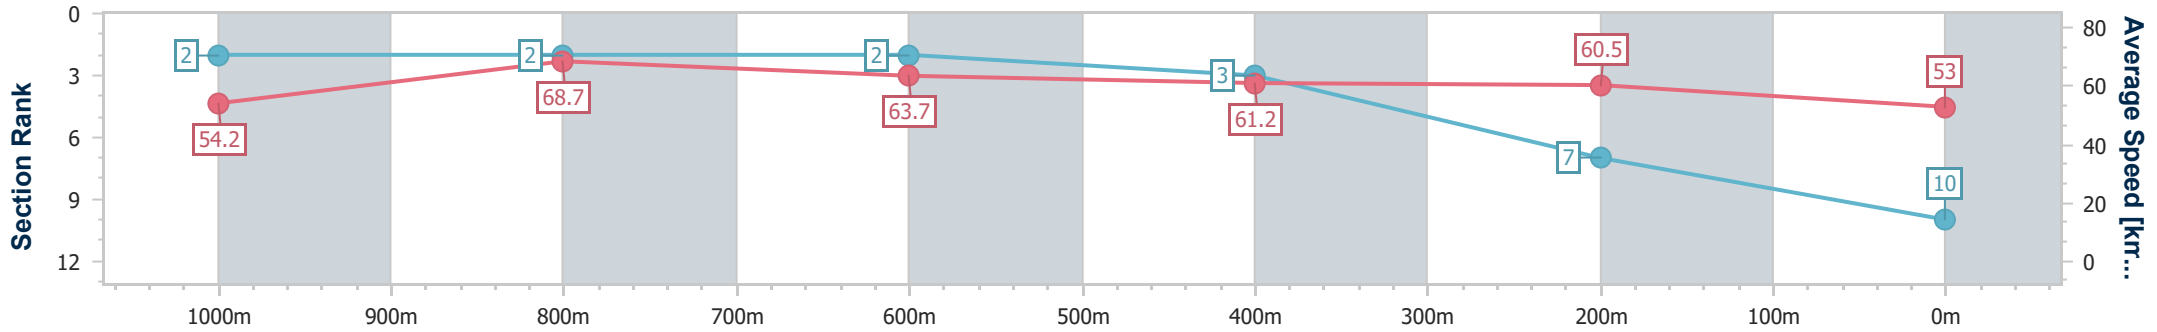

Horse/Jockey Name	Magic Island
Final Rank	10
Fastest Section Time (Section)	0:10.53 (1000m)
Top Speed [km/h] (Section)	70.7 (1000m)
Race State	Finished

Doomben QLD Professional
Race 3: MEKKA RACEDAY 17 AUGUST Fillies and Mares Class
1 Handicap - 1200m
17 July 2024 - 13:47
Track Rating: Good 4, Weather: Fine, Rail Position: +8m Entire

BRISBANE
RACING CLUB

Section	Overall	1000m	800m	600m	400m	200m
Section Times	1:12.52 [10] (0:13.27)	0:59.25 [2] (0:10.53)	0:48.72 [2] (0:11.46)	0:37.26 [2] (0:11.77)	0:25.49 [3] (0:11.90)	0:13.59 [7] (0:13.59)
Average Speed [km/h]	54.2	68.7	63.7	61.2	60.5	53.0
Top Speed [km/h]	70.3	70.7	65.8	62.0	62.7	57.0
Avg. Dist. to Rail [m]	3.7	1.9	2.3	1.0	1.1	2.5
Avg. Stride Freq. [Hz]	2.3	2.5	2.4	2.4	2.4	2.2
Avg. Stride Length [m]	6.5	7.7	7.4	7.2	7.0	6.6

- [ ] Ranking at each section and finish
- -.-.- No data available at this section
- NA No data available