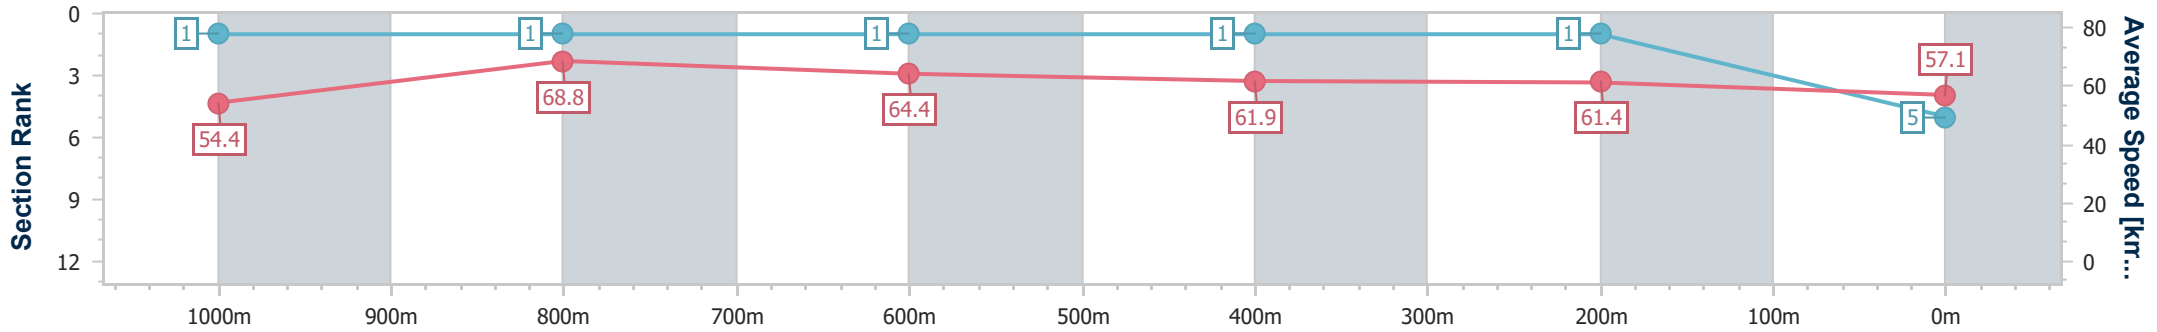

Horse/Jockey Name	Guru Class
Final Rank	5
Fastest Section Time (Section)	0:10.45 (1000m)
Top Speed [km/h] (Section)	70.4 (1000m)
Race State	Finished

Doomben QLD Professional
Race 3: MEKKA RACEDAY 17 AUGUST Fillies and Mares Class
1 Handicap - 1200m
17 July 2024 - 13:47
Track Rating: Good 4, Weather: Fine, Rail Position: +8m Entire

BRISBANE
RACING CLUB

Section	Overall	1000m	800m	600m	400m	200m
Section Times	1:11.11 [5] (0:13.25)	0:57.86 [1] (0:10.45)	0:47.41 [1] (0:11.30)	0:36.11 [1] (0:11.73)	0:24.38 [1] (0:11.76)	0:12.62 [1] (0:12.62)
Average Speed [km/h]	54.4	68.8	64.4	61.9	61.4	57.1
Top Speed [km/h]	69.3	70.4	66.3	62.7	62.5	59.2
Avg. Dist. to Rail [m]	1.2	0.3	1.5	1.7	1.6	0.3
Avg. Stride Freq. [Hz]	2.4	2.6	2.5	2.5	2.5	2.4
Avg. Stride Length [m]	6.3	7.3	7.1	6.9	6.9	6.6

- [ ] Ranking at each section and finish
- -.-.- No data available at this section
- NA No data available