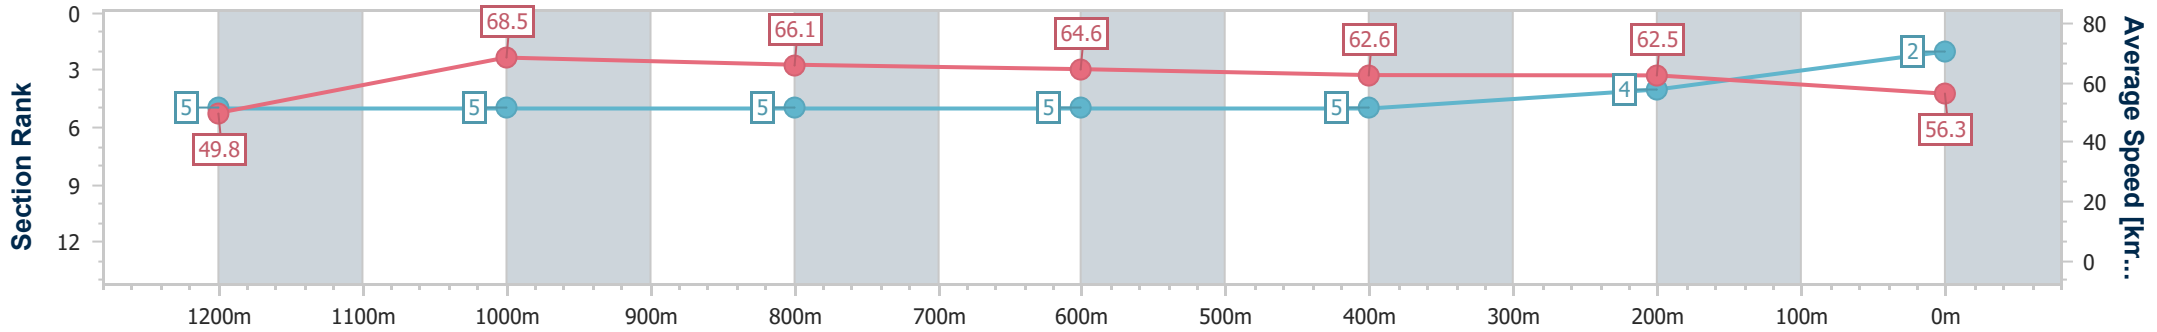

Horse/Jockey Name	Lubrication
Final Rank	2
Fastest Section Time (Section)	0:10.48 (1200m)
Top Speed [km/h] (Section)	69.9 (1200m)
Race State	Finished

Doomben QLD Professional
Race 6: COUNTRY MUSIC RACEDAY ON SALE NOW Class 5
Handicap - 1350m
17 July 2024 - 15:32
Track Rating: Good 4, Weather: Fine, Rail Position: +8m Entire

BRISBANE
RACING CLUB

Section	Overall	1200m	1000m	800m	600m	400m	200m
Section Times	1:19.20 [2] (0:10.89)	1:08.31 [5] (0:10.48)	0:57.83 [5] (0:10.89)	0:46.94 [5] (0:11.21)	0:35.73 [5] (0:11.45)	0:24.28 [5] (0:11.52)	0:12.76 [4] (0:12.76)
Average Speed [km/h]	49.8	68.5	66.1	64.6	62.6	62.5	56.3
Top Speed [km/h]	68.0	69.9	67.8	66.1	63.9	63.1	59.8
Avg. Dist. to Rail [m]	2.5	0.3	0.3	0.5	0.3	1.2	1.8
Avg. Stride Freq. [Hz]	2.2	2.4	2.3	2.3	2.3	2.3	2.3
Avg. Stride Length [m]	6.3	8.0	7.8	7.6	7.5	7.5	6.9

- [ ] Ranking at each section and finish
- -.-.- No data available at this section
- NA No data available