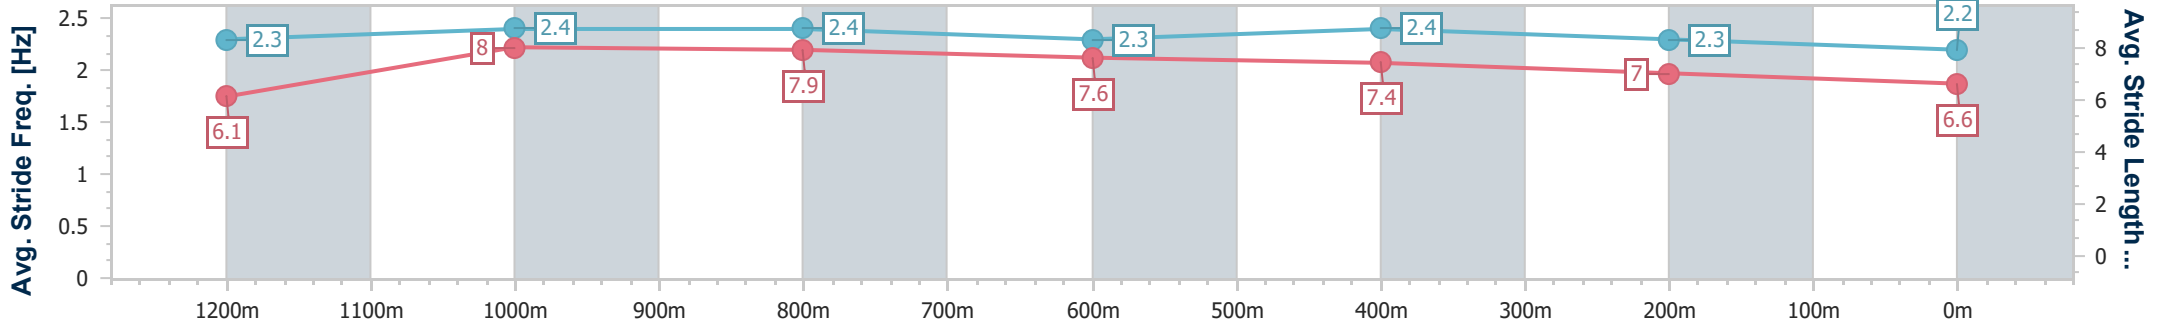

Horse/Jockey Name	Thankful Heart
Final Rank	7
Fastest Section Time (Section)	0:10.27 (1200m)
Top Speed [km/h] (Section)	71.3 (1200m)
Race State	Finished

Doomben QLD Professional
Race 6: COUNTRY MUSIC RACEDAY ON SALE NOW Class 5
Handicap - 1350m
17 July 2024 - 15:32
Track Rating: Good 4, Weather: Fine, Rail Position: +8m Entire

BRISBANE
RACING CLUB

Section	Overall	1200m	1000m	800m	600m	400m	200m
Section Times	1:20.02 [7] (0:10.53)	1:09.49 [1] (0:10.27)	0:59.22 [1] (0:10.67)	0:48.55 [1] (0:11.11)	0:37.44 [1] (0:11.41)	0:26.03 [1] (0:12.26)	0:13.77 [2] (0:13.77)
Average Speed [km/h]	51.2	70.1	67.8	64.4	63.2	58.6	52.1
Top Speed [km/h]	69.6	71.3	69.1	65.6	64.1	61.0	54.8
Avg. Dist. to Rail [m]	4.1	1.8	0.7	0.4	0.3	0.5	1.1
Avg. Stride Freq. [Hz]	2.3	2.4	2.4	2.3	2.4	2.3	2.2
Avg. Stride Length [m]	6.1	8.0	7.9	7.6	7.4	7.0	6.6

- [ ] Ranking at each section and finish
- -.-.- No data available at this section
- NA No data available