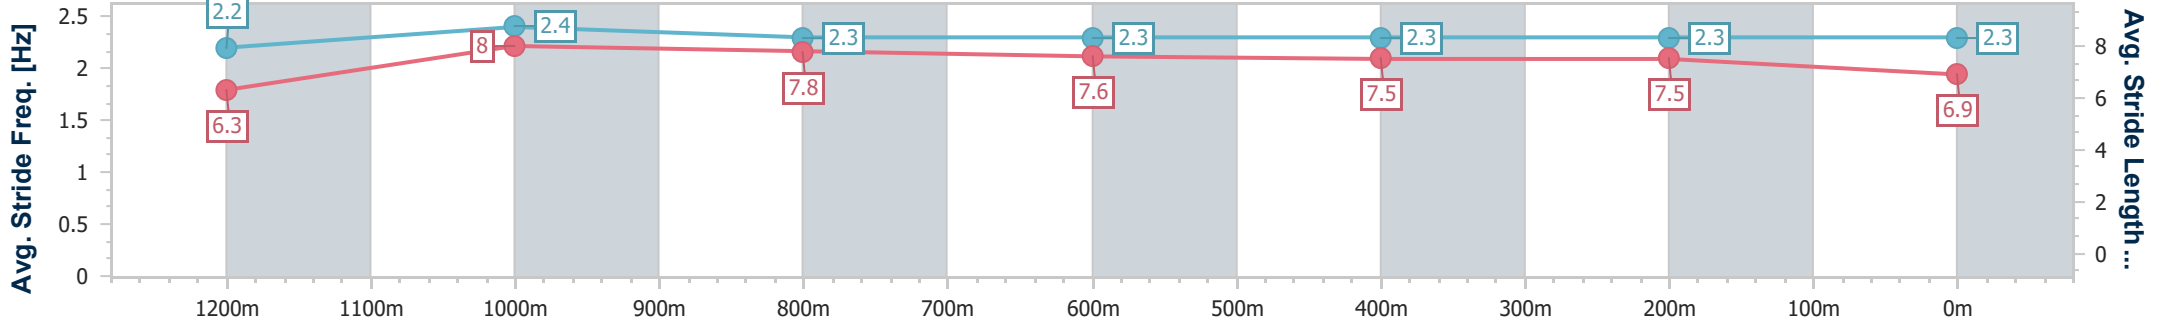

Horse/Jockey Name	Lubrication
Final Rank	2
Fastest Section Time (Section)	0:10.48 (1200m)
Top Speed [km/h] (Section)	69.9 (1200m)
Race State	Finished

Doomben QLD Professional
Race 6: COUNTRY MUSIC RACEDAY ON SALE NOW Class 5
Handicap - 1350m
17 July 2024 - 15:32
Track Rating: Good 4, Weather: Fine, Rail Position: +8m Entire

BRISBANE
RACING CLUB

Section	Overall	1200m	1000m	800m	600m	400m	200m
Section Times	1:19.20 [2] (0:10.89)	1:08.31 [5] (0:10.48)	0:57.83 [5] (0:10.89)	0:46.94 [5] (0:11.21)	0:35.73 [5] (0:11.45)	0:24.28 [5] (0:11.52)	0:12.76 [4] (0:12.76)
Average Speed [km/h]	49.8	68.5	66.1	64.6	62.6	62.5	56.3
Top Speed [km/h]	68.0	69.9	67.8	66.1	63.9	63.1	59.8
Avg. Dist. to Rail [m]	2.5	0.3	0.3	0.5	0.3	1.2	1.8
Avg. Stride Freq. [Hz]	2.2	2.4	2.3	2.3	2.3	2.3	2.3
Avg. Stride Length [m]	6.3	8.0	7.8	7.6	7.5	7.5	6.9

- [ ] Ranking at each section and finish
- -.-.- No data available at this section
- NA No data available