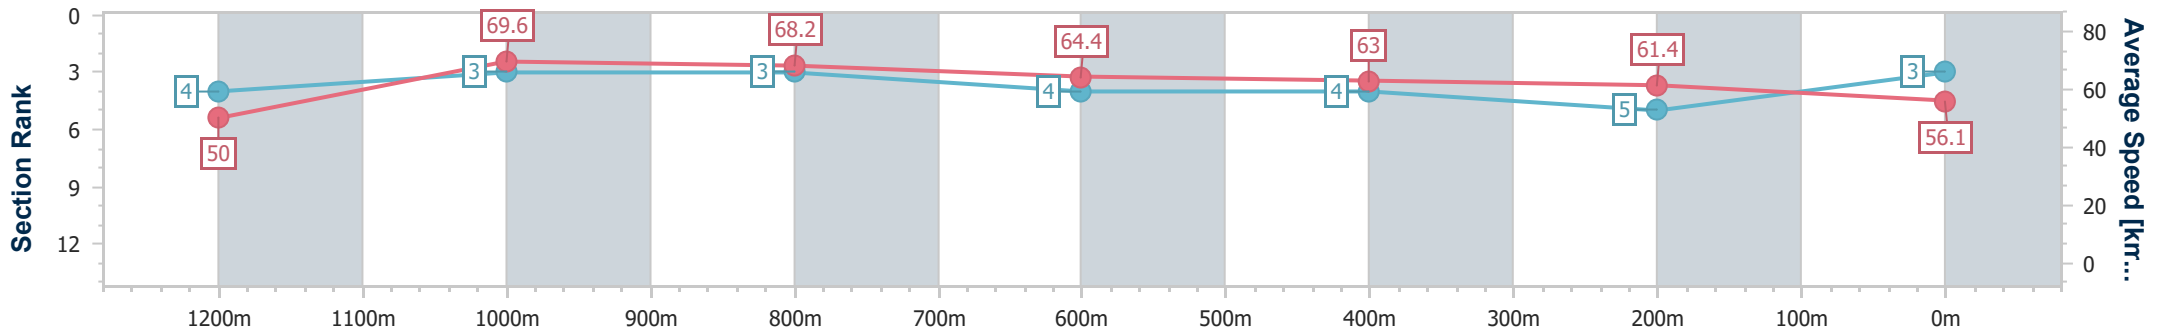

Horse/Jockey Name	Denied
Final Rank	3
Fastest Section Time (Section)	0:10.34 (1200m)
Top Speed [km/h] (Section)	71.1 (1000m)
Race State	Finished

Doomben QLD Professional
Race 6: COUNTRY MUSIC RACEDAY ON SALE NOW Class 5
Handicap - 1350m
17 July 2024 - 15:32
Track Rating: Good 4, Weather: Fine, Rail Position: +8m Entire

BRISBANE
RACING CLUB

Section	Overall	1200m	1000m	800m	600m	400m	200m
Section Times	1:19.28 [3] (0:10.82)	1:08.46 [4] (0:10.34)	0:58.12 [3] (0:10.69)	0:47.43 [3] (0:11.42)	0:36.01 [4] (0:11.49)	0:24.52 [4] (0:11.71)	0:12.81 [5] (0:12.81)
Average Speed [km/h]	50.0	69.6	68.2	64.4	63.0	61.4	56.1
Top Speed [km/h]	69.7	70.6	71.1	65.6	64.5	63.0	58.7
Avg. Dist. to Rail [m]	8.0	4.6	4.2	3.8	1.1	1.2	1.5
Avg. Stride Freq. [Hz]	2.3	2.4	2.4	2.3	2.3	2.3	2.3
Avg. Stride Length [m]	6.1	7.9	7.8	7.7	7.6	7.3	6.8

- [ ] Ranking at each section and finish
- -.-.- No data available at this section
- NA No data available