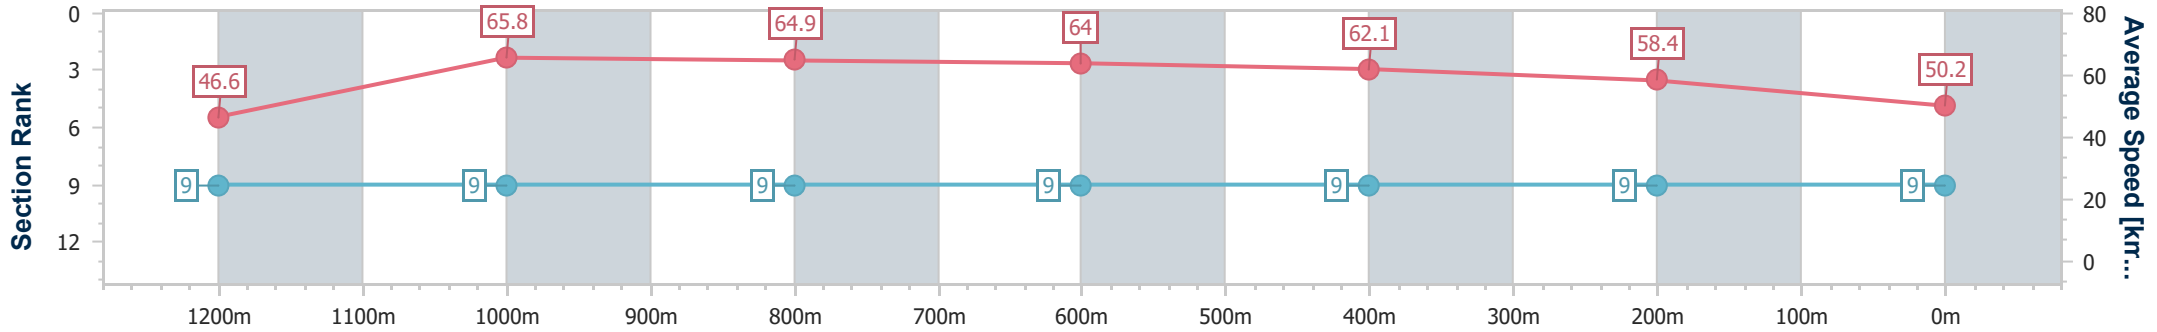

Horse/Jockey Name	Mutamanni
Final Rank	9
Fastest Section Time (Section)	0:10.97 (1200m)
Top Speed [km/h] (Section)	66.9 (1200m)
Race State	Finished

Doomben QLD Professional
Race 6: COUNTRY MUSIC RACEDAY ON SALE NOW Class 5
Handicap - 1350m
17 July 2024 - 15:32
Track Rating: Good 4, Weather: Fine, Rail Position: +8m Entire

BRISBANE
RACING CLUB

Section	Overall	1200m	1000m	800m	600m	400m	200m
Section Times	1:23.04 [9] (0:11.56)	1:11.48 [9] (0:10.97)	1:00.51 [9] (0:11.09)	0:49.42 [9] (0:11.28)	0:38.14 [9] (0:11.54)	0:26.60 [9] (0:12.28)	0:14.32 [9] (0:14.32)
Average Speed [km/h]	46.6	65.8	64.9	64.0	62.1	58.4	50.2
Top Speed [km/h]	63.1	66.9	66.6	64.5	63.5	61.1	53.0
Avg. Dist. to Rail [m]	2.3	1.0	0.8	0.3	0.8	1.1	0.8
Avg. Stride Freq. [Hz]	2.3	2.3	2.3	2.4	2.4	2.3	2.1
Avg. Stride Length [m]	5.7	7.9	7.8	7.5	7.2	7.1	6.6

- [ ] Ranking at each section and finish
- -.-.- No data available at this section
- NA No data available