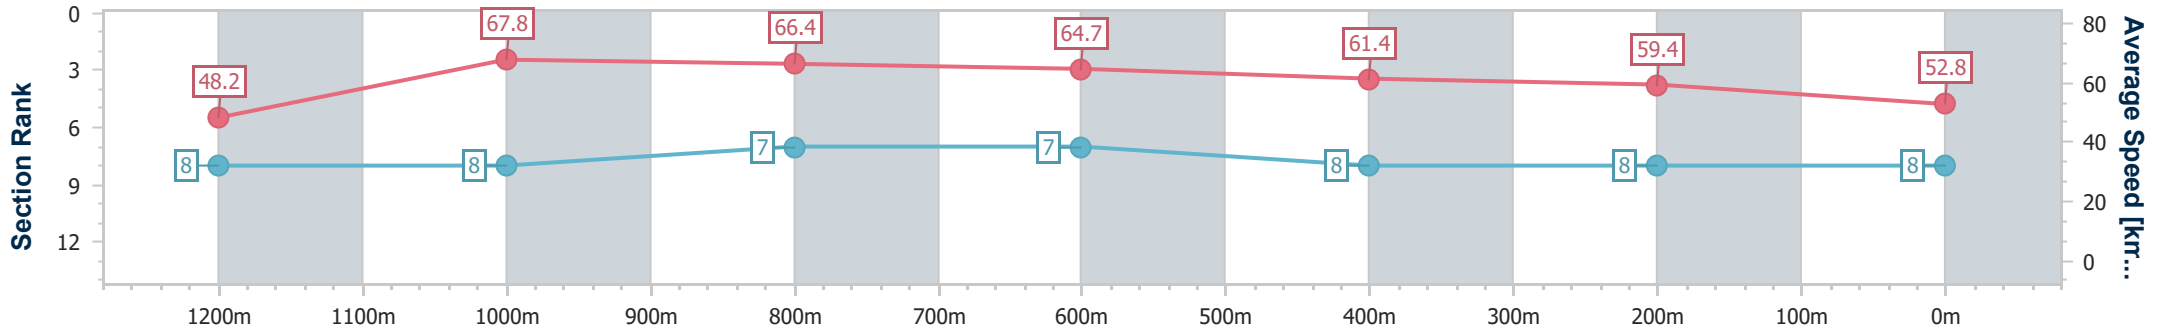

Horse/Jockey Name	Thunder Mania
Final Rank	8
Fastest Section Time (Section)	0:10.59 (1200m)
Top Speed [km/h] (Section)	69.4 (1200m)
Race State	Finished

Doomben QLD Professional
Race 6: COUNTRY MUSIC RACEDAY ON SALE NOW Class 5
Handicap - 1350m
17 July 2024 - 15:32
Track Rating: Good 4, Weather: Fine, Rail Position: +8m Entire

BRISBANE
RACING CLUB

Section	Overall	1200m	1000m	800m	600m	400m	200m
Section Times	1:21.04 [8] (0:11.25)	1:09.79 [8] (0:10.59)	0:59.20 [8] (0:10.74)	0:48.46 [7] (0:11.09)	0:37.37 [7] (0:11.71)	0:25.66 [8] (0:12.04)	0:13.62 [8] (0:13.62)
Average Speed [km/h]	48.2	67.8	66.4	64.7	61.4	59.4	52.8
Top Speed [km/h]	66.7	69.4	68.7	66.2	63.9	61.3	57.9
Avg. Dist. to Rail [m]	5.6	0.6	2.3	1.0	0.4	2.9	1.3
Avg. Stride Freq. [Hz]	2.2	2.3	2.3	2.3	2.4	2.3	2.2
Avg. Stride Length [m]	6.1	8.0	7.9	7.8	7.2	7.1	6.6

- [ ] Ranking at each section and finish
- -.-.- No data available at this section
- NA No data available