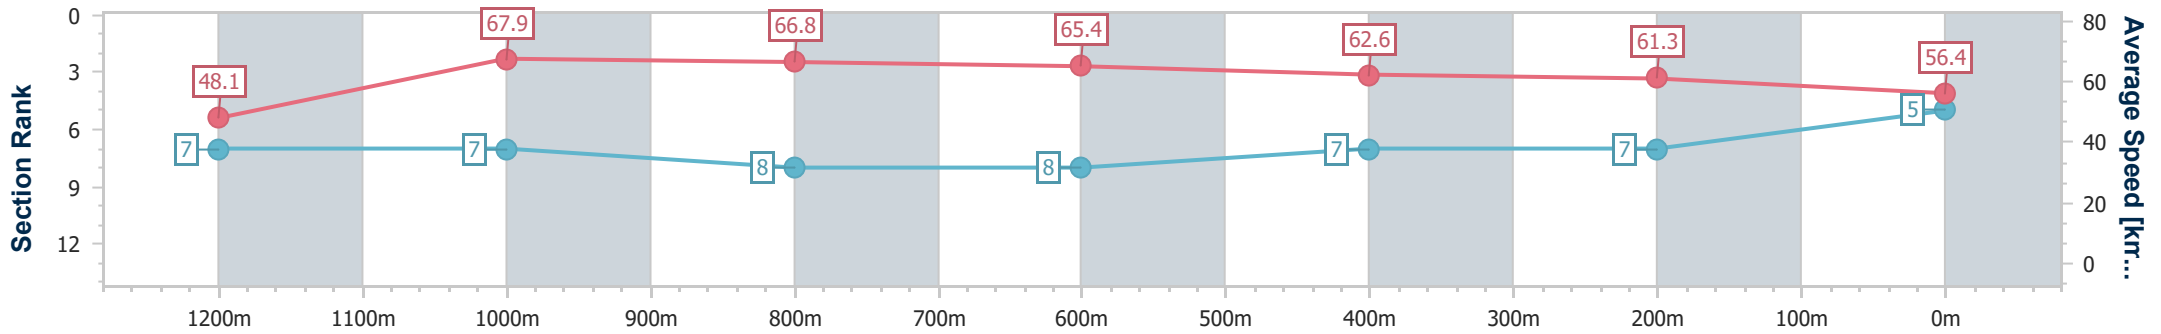

Horse/Jockey Name	Redente Choice
Final Rank	5
Fastest Section Time (Section)	0:10.59 (1200m)
Top Speed [km/h] (Section)	68.9 (1200m)
Race State	Finished

Doomben QLD Professional
Race 6: COUNTRY MUSIC RACEDAY ON SALE NOW Class 5
Handicap - 1350m
17 July 2024 - 15:32
Track Rating: Good 4, Weather: Fine, Rail Position: +8m Entire

BRISBANE
RACING CLUB

Section	Overall	1200m	1000m	800m	600m	400m	200m
Section Times	1:19.74 [5] (0:11.23)	1:08.51 [7] (0:10.59)	0:57.92 [7] (0:10.81)	0:47.11 [8] (0:11.06)	0:36.05 [8] (0:11.53)	0:24.52 [7] (0:11.75)	0:12.77 [7] (0:12.77)
Average Speed [km/h]	48.1	67.9	66.8	65.4	62.6	61.3	56.4
Top Speed [km/h]	67.0	68.9	67.3	66.4	64.2	62.3	59.4
Avg. Dist. to Rail [m]	7.6	1.4	0.6	0.8	0.5	1.0	1.2
Avg. Stride Freq. [Hz]	2.1	2.3	2.3	2.3	2.3	2.3	2.2
Avg. Stride Length [m]	6.2	8.1	8.0	7.7	7.5	7.4	7.1

- [ ] Ranking at each section and finish
- -.-.- No data available at this section
- NA No data available