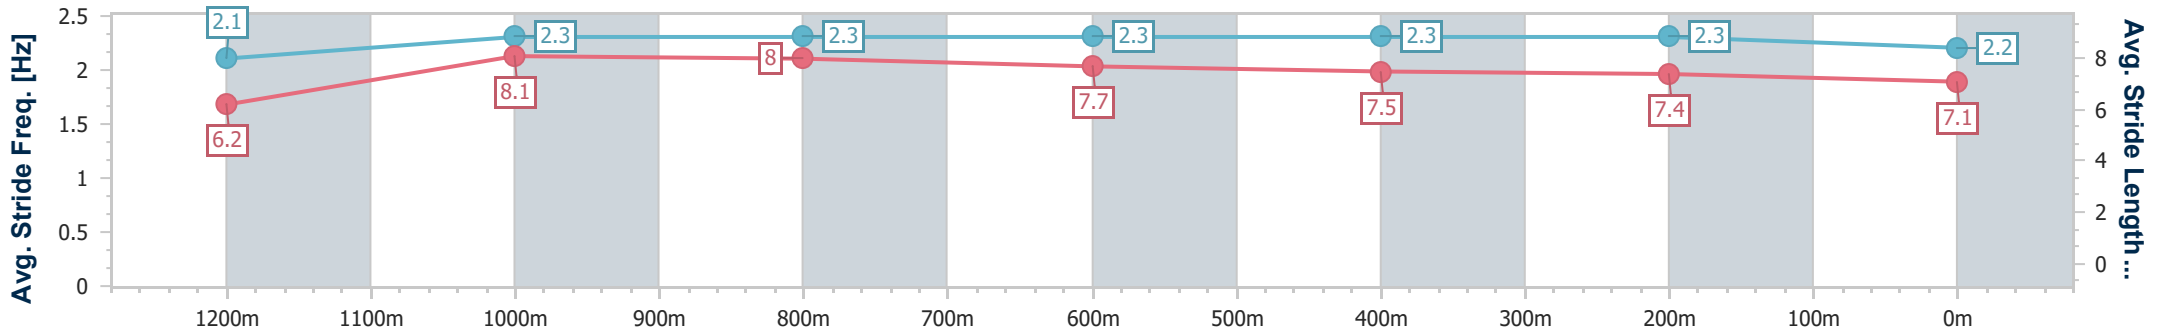

Horse/Jockey Name	Redente Choice
Final Rank	5
Fastest Section Time (Section)	0:10.59 (1200m)
Top Speed [km/h] (Section)	68.9 (1200m)
Race State	Finished

Doomben QLD Professional
Race 6: COUNTRY MUSIC RACEDAY ON SALE NOW Class 5
Handicap - 1350m
17 July 2024 - 15:32
Track Rating: Good 4, Weather: Fine, Rail Position: +8m Entire

BRISBANE
RACING CLUB

Section	Overall	1200m	1000m	800m	600m	400m	200m
Section Times	1:19.74 [5] (0:11.23)	1:08.51 [7] (0:10.59)	0:57.92 [7] (0:10.81)	0:47.11 [8] (0:11.06)	0:36.05 [8] (0:11.53)	0:24.52 [7] (0:11.75)	0:12.77 [7] (0:12.77)
Average Speed [km/h]	48.1	67.9	66.8	65.4	62.6	61.3	56.4
Top Speed [km/h]	67.0	68.9	67.3	66.4	64.2	62.3	59.4
Avg. Dist. to Rail [m]	7.6	1.4	0.6	0.8	0.5	1.0	1.2
Avg. Stride Freq. [Hz]	2.1	2.3	2.3	2.3	2.3	2.3	2.2
Avg. Stride Length [m]	6.2	8.1	8.0	7.7	7.5	7.4	7.1

- [ ] Ranking at each section and finish
- -.-.- No data available at this section
- NA No data available