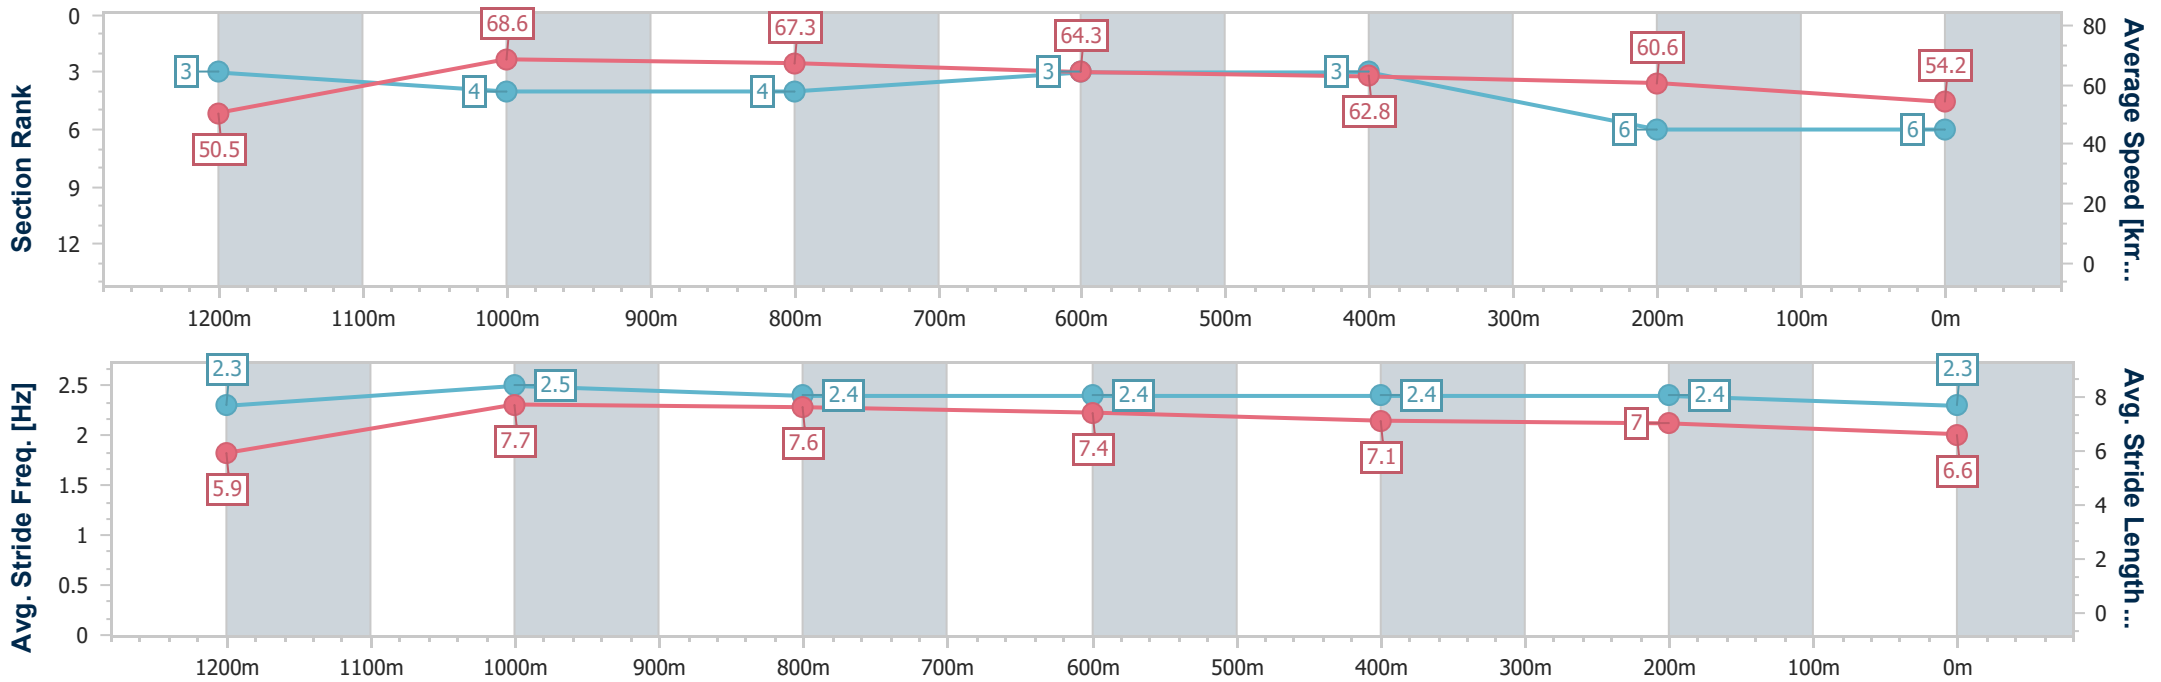

Horse/Jockey Name	April In Augusta
Final Rank	6
Fastest Section Time (Section)	0:10.46 (1200m)
Top Speed [km/h] (Section)	69.5 (1200m)
Race State	Finished

Doomben QLD Professional
Race 6: COUNTRY MUSIC RACEDAY ON SALE NOW Class 5
Handicap - 1350m
17 July 2024 - 15:32
Track Rating: Good 4, Weather: Fine, Rail Position: +8m Entire

BRISBANE
RACING CLUB

Section	Overall	1200m	1000m	800m	600m	400m	200m
Section Times	1:19.82 [6] (0:10.72)	1:09.10 [3] (0:10.46)	0:58.64 [4] (0:10.72)	0:47.92 [4] (0:11.28)	0:36.64 [3] (0:11.50)	0:25.14 [3] (0:11.86)	0:13.28 [6] (0:13.28)
Average Speed [km/h]	50.5	68.6	67.3	64.3	62.8	60.6	54.2
Top Speed [km/h]	67.8	69.5	69.2	66.8	63.4	62.5	58.3
Avg. Dist. to Rail [m]	5.6	2.8	0.8	1.4	0.5	0.3	0.4
Avg. Stride Freq. [Hz]	2.3	2.5	2.4	2.4	2.4	2.4	2.3
Avg. Stride Length [m]	5.9	7.7	7.6	7.4	7.1	7.0	6.6

- [ ] Ranking at each section and finish
- -.-.- No data available at this section
- NA No data available