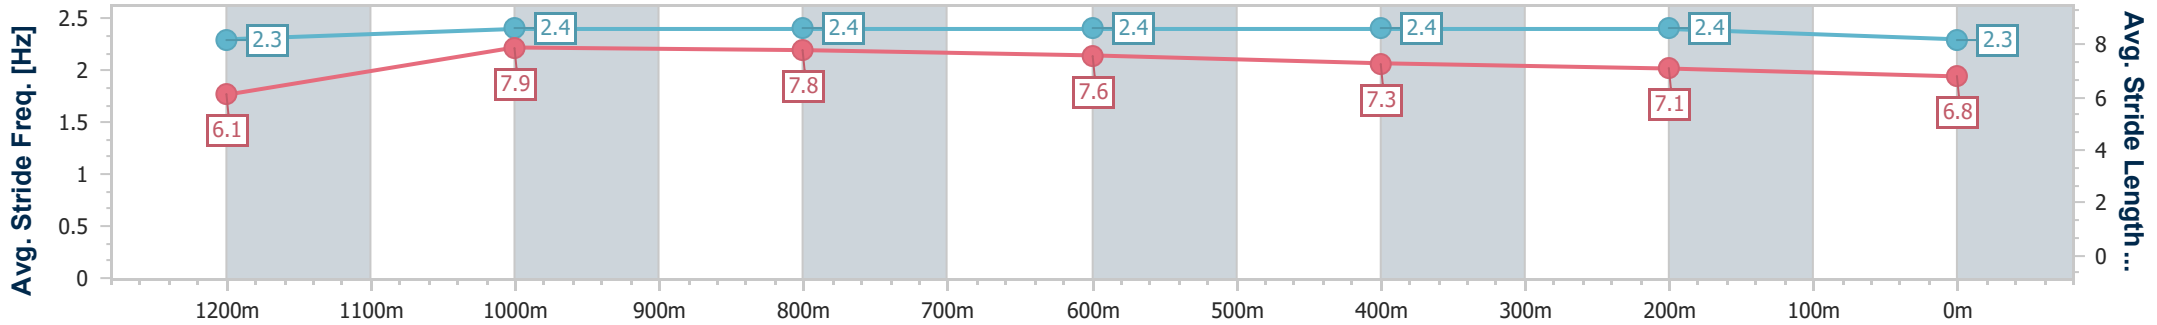

BRISBANE
RACING CLUB

Section	Overall	1200m	1000m	800m	600m	400m	200m
Section Times	1:19.19 [1] (0:10.67)	1:08.52 [2] (0:10.40)	0:58.12 [2] (0:10.71)	0:47.41 [2] (0:11.11)	0:36.30 [2] (0:11.35)	0:24.95 [2] (0:11.87)	0:13.08 [1] (0:13.08)
Average Speed [km/h]	50.6	69.2	67.4	65.0	63.3	60.5	55.1
Top Speed [km/h]	69.6	70.1	68.9	65.8	64.6	62.0	58.0
Avg. Dist. to Rail [m]	6.4	2.7	1.3	0.2	0.5	0.6	0.9
Avg. Stride Freq. [Hz]	2.3	2.4	2.4	2.4	2.4	2.4	2.3
Avg. Stride Length [m]	6.1	7.9	7.8	7.6	7.3	7.1	6.8