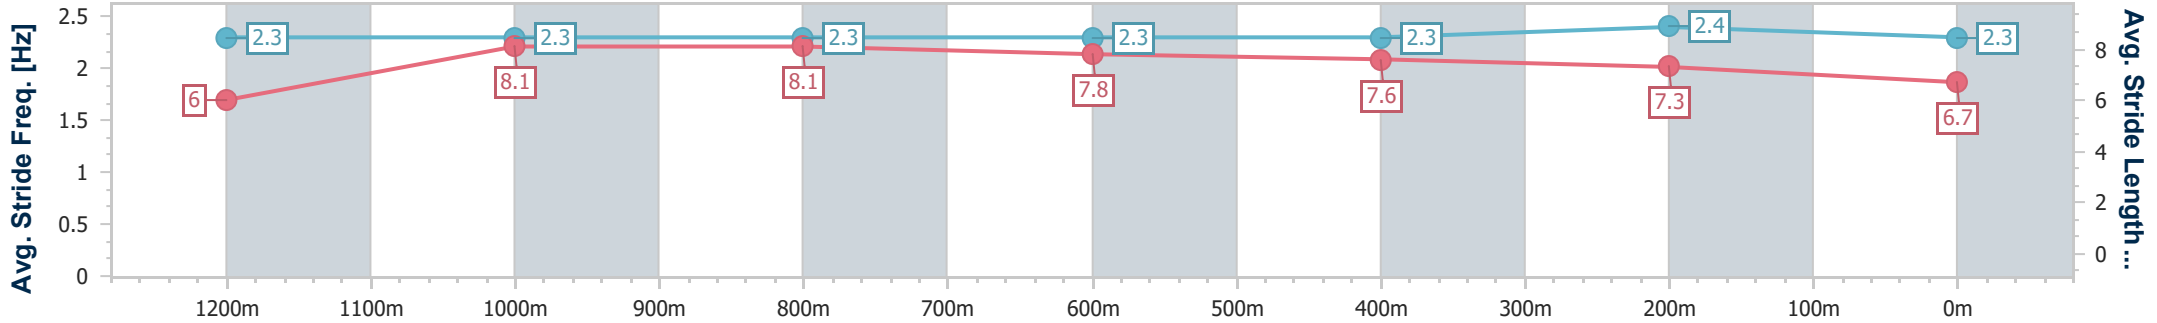

Horse/Jockey Name	Sha Of Gomer
Final Rank	4
Fastest Section Time (Section)	0:10.69 (1200m)
Top Speed [km/h] (Section)	68.0 (1200m)
Race State	Finished

Doomben QLD Professional
Race 6: COUNTRY MUSIC RACEDAY ON SALE NOW Class 5
Handicap - 1350m
17 July 2024 - 15:32
Track Rating: Good 4, Weather: Fine, Rail Position: +8m Entire

BRISBANE
RACING CLUB

Section	Overall	1200m	1000m	800m	600m	400m	200m
Section Times	1:19.65 [4] (0:10.98)	1:08.67 [6] (0:10.69)	0:57.98 [6] (0:10.74)	0:47.24 [6] (0:11.10)	0:36.14 [6] (0:11.41)	0:24.73 [6] (0:11.37)	0:13.36 [3] (0:13.36)
Average Speed [km/h]	49.1	67.4	67.3	65.0	63.4	63.2	53.8
Top Speed [km/h]	67.5	68.0	67.9	67.9	64.9	66.1	59.1
Avg. Dist. to Rail [m]	4.5	1.4	0.8	0.6	0.7	1.5	2.2
Avg. Stride Freq. [Hz]	2.3	2.3	2.3	2.3	2.3	2.4	2.3
Avg. Stride Length [m]	6.0	8.1	8.1	7.8	7.6	7.3	6.7

- [ ] Ranking at each section and finish
- -.-.- No data available at this section
- NA No data available