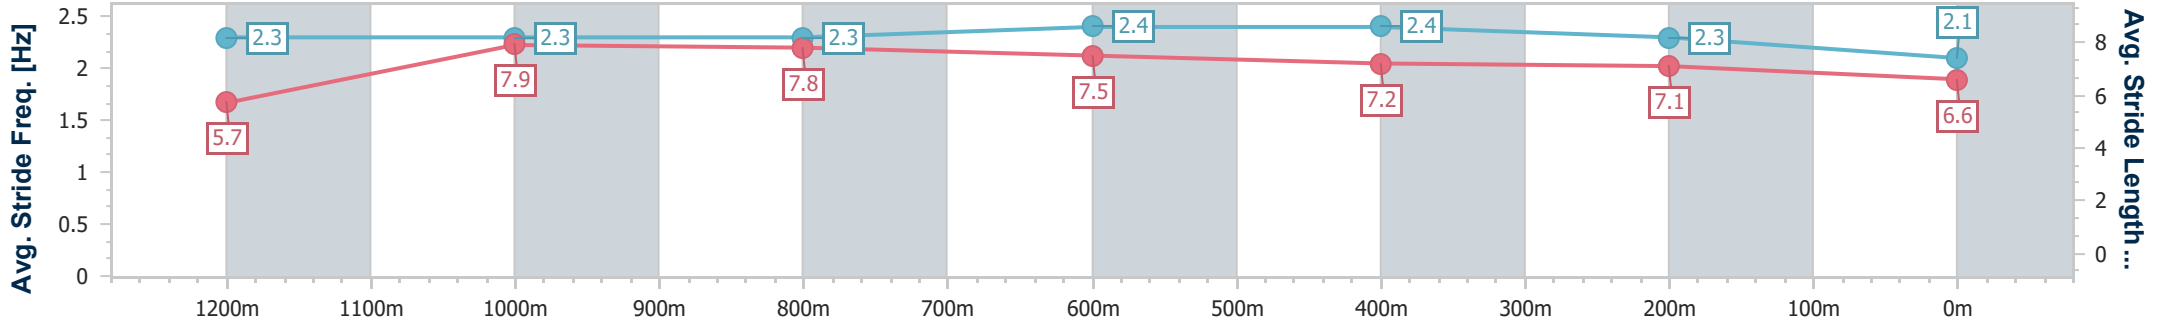

Doomben QLD Professional
Race 6: COUNTRY MUSIC RACEDAY ON SALE NOW Class 5
Handicap - 1350m
17 July 2024 - 15:32
Track Rating: Good 4, Weather: Fine, Rail Position: +8m Entire

BRISBANE
RACING CLUB

Section	Overall	1200m	1000m	800m	600m	400m	200m
Section Times	1:21.04 [8] (0:11.25)	1:09.79 [8] (0:10.59)	0:59.20 [8] (0:10.74)	0:48.46 [7] (0:11.09)	0:37.37 [7] (0:11.71)	0:25.66 [8] (0:12.04)	0:13.62 [8] (0:13.62)
Average Speed [km/h]	48.2	67.8	66.4	64.7	61.4	59.4	52.8
Top Speed [km/h]	66.7	69.4	68.7	66.2	63.9	61.3	57.9
Avg. Dist. to Rail [m]	5.6	0.6	2.3	1.0	0.4	2.9	1.3
Avg. Stride Freq. [Hz]	2.2	2.3	2.3	2.3	2.4	2.3	2.2
Avg. Stride Length [m]	6.1	8.0	7.9	7.8	7.2	7.1	6.6

- [] Ranking at each section and finish
- .-.- No data available at this section
- NA No data available

Horse/Jockey Name	Mutamanni
Final Rank	9
Fastest Section Time (Section)	0:10.97 (1200m)
Top Speed [km/h] (Section)	66.9 (1200m)
Race State	Finished

Doomben QLD Professional
Race 6: COUNTRY MUSIC RACEDAY ON SALE NOW Class 5
Handicap - 1350m
17 July 2024 - 15:32
Track Rating: Good 4, Weather: Fine, Rail Position: +8m Entire

BRISBANE
RACING CLUB

Section	Overall	1200m	1000m	800m	600m	400m	200m
Section Times	1:23.04 [9] (0:11.56)	1:11.48 [9] (0:10.97)	1:00.51 [9] (0:11.09)	0:49.42 [9] (0:11.28)	0:38.14 [9] (0:11.54)	0:26.60 [9] (0:12.28)	0:14.32 [9] (0:14.32)
Average Speed [km/h]	46.6	65.8	64.9	64.0	62.1	58.4	50.2
Top Speed [km/h]	63.1	66.9	66.6	64.5	63.5	61.1	53.0
Avg. Dist. to Rail [m]	2.3	1.0	0.8	0.3	0.8	1.1	0.8
Avg. Stride Freq. [Hz]	2.3	2.3	2.3	2.4	2.4	2.3	2.1
Avg. Stride Length [m]	5.7	7.9	7.8	7.5	7.2	7.1	6.6

- [] Ranking at each section and finish
- .-.- No data available at this section
- NA No data available