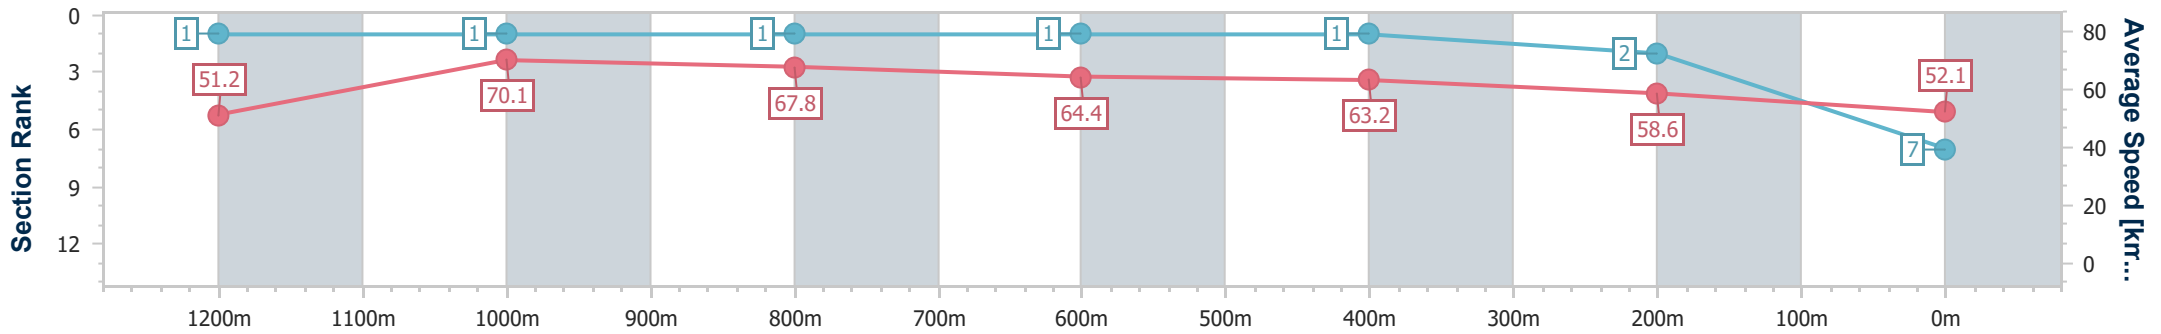

Horse/Jockey Name	Thankful Heart
Final Rank	7
Fastest Section Time (Section)	0:10.27 (1200m)
Top Speed [km/h] (Section)	71.3 (1200m)
Race State	Finished

Doomben QLD Professional
Race 6: COUNTRY MUSIC RACEDAY ON SALE NOW Class 5
Handicap - 1350m
17 July 2024 - 15:32
Track Rating: Good 4, Weather: Fine, Rail Position: +8m Entire

BRISBANE
RACING CLUB

Section	Overall	1200m	1000m	800m	600m	400m	200m
Section Times	1:20.02 [7] (0:10.53)	1:09.49 [1] (0:10.27)	0:59.22 [1] (0:10.67)	0:48.55 [1] (0:11.11)	0:37.44 [1] (0:11.41)	0:26.03 [1] (0:12.26)	0:13.77 [2] (0:13.77)
Average Speed [km/h]	51.2	70.1	67.8	64.4	63.2	58.6	52.1
Top Speed [km/h]	69.6	71.3	69.1	65.6	64.1	61.0	54.8
Avg. Dist. to Rail [m]	4.1	1.8	0.7	0.4	0.3	0.5	1.1
Avg. Stride Freq. [Hz]	2.3	2.4	2.4	2.3	2.4	2.3	2.2
Avg. Stride Length [m]	6.1	8.0	7.9	7.6	7.4	7.0	6.6

- [ ] Ranking at each section and finish
- -.-.- No data available at this section
- NA No data available