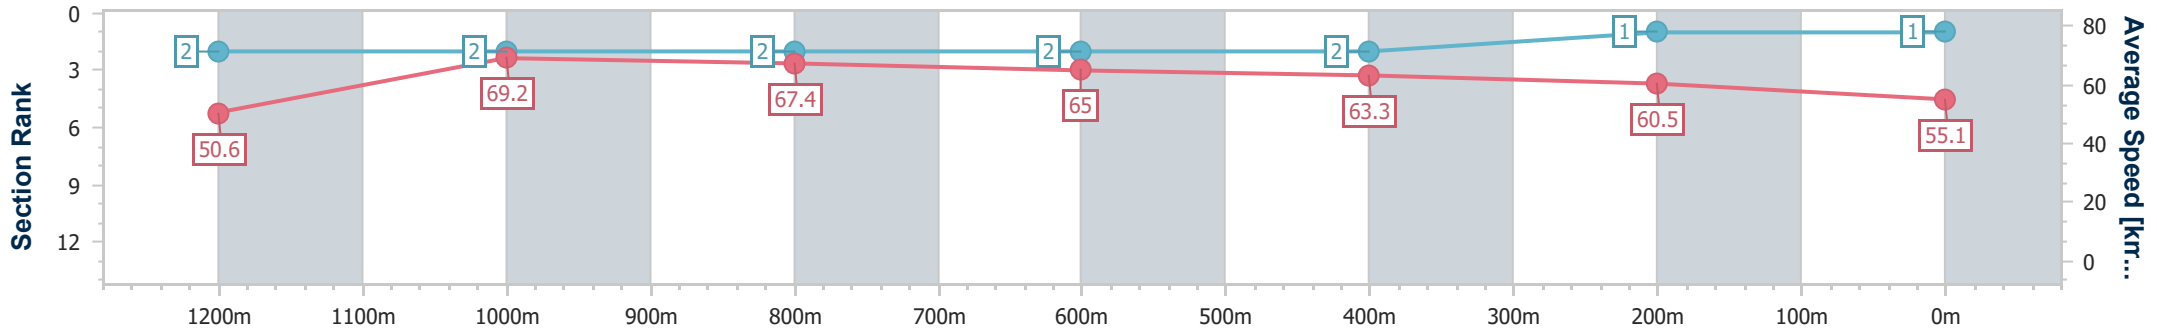

BRISBANE
RACING CLUB

Section	Overall	1200m	1000m	800m	600m	400m	200m
Section Times	1:19.19 [1] (0:10.67)	1:08.52 [2] (0:10.40)	0:58.12 [2] (0:10.71)	0:47.41 [2] (0:11.11)	0:36.30 [2] (0:11.35)	0:24.95 [2] (0:11.87)	0:13.08 [1] (0:13.08)
Average Speed [km/h]	50.6	69.2	67.4	65.0	63.3	60.5	55.1
Top Speed [km/h]	69.6	70.1	68.9	65.8	64.6	62.0	58.0
Avg. Dist. to Rail [m]	6.4	2.7	1.3	0.2	0.5	0.6	0.9
Avg. Stride Freq. [Hz]	2.3	2.4	2.4	2.4	2.4	2.4	2.3
Avg. Stride Length [m]	6.1	7.9	7.8	7.6	7.3	7.1	6.8