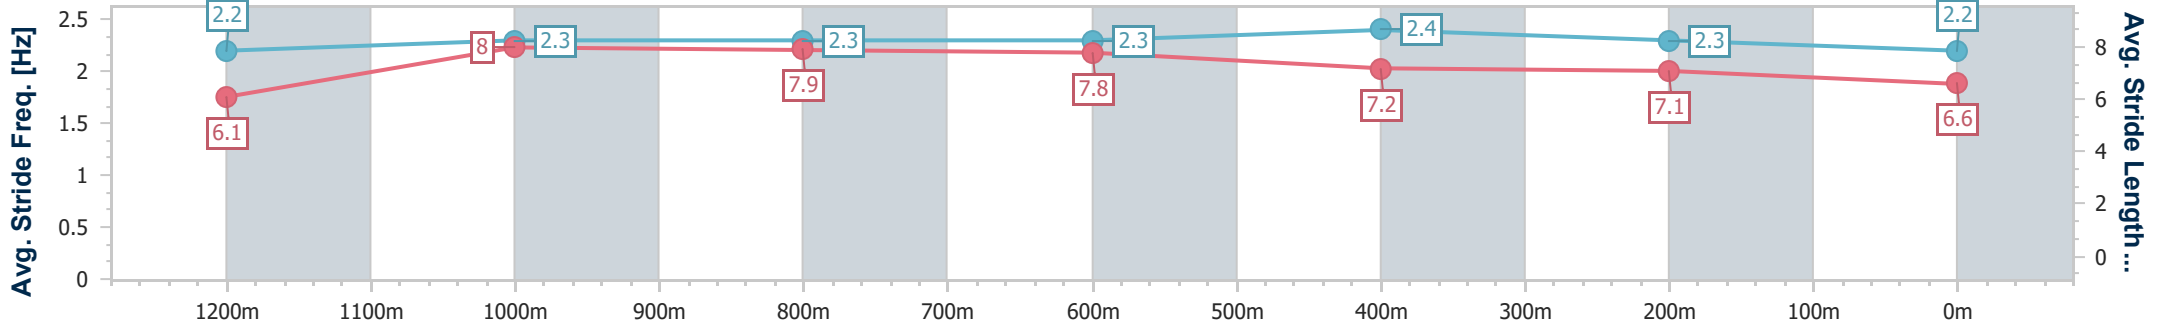

Horse/Jockey Name	Thunder Mania
Final Rank	8
Fastest Section Time (Section)	0:10.59 (1200m)
Top Speed [km/h] (Section)	69.4 (1200m)
Race State	Finished

Doomben QLD Professional
Race 6: COUNTRY MUSIC RACEDAY ON SALE NOW Class 5
Handicap - 1350m
17 July 2024 - 15:32
Track Rating: Good 4, Weather: Fine, Rail Position: +8m Entire

BRISBANE
RACING CLUB

Section	Overall	1200m	1000m	800m	600m	400m	200m
Section Times	1:21.04 [8] (0:11.25)	1:09.79 [8] (0:10.59)	0:59.20 [8] (0:10.74)	0:48.46 [7] (0:11.09)	0:37.37 [7] (0:11.71)	0:25.66 [8] (0:12.04)	0:13.62 [8] (0:13.62)
Average Speed [km/h]	48.2	67.8	66.4	64.7	61.4	59.4	52.8
Top Speed [km/h]	66.7	69.4	68.7	66.2	63.9	61.3	57.9
Avg. Dist. to Rail [m]	5.6	0.6	2.3	1.0	0.4	2.9	1.3
Avg. Stride Freq. [Hz]	2.2	2.3	2.3	2.3	2.4	2.3	2.2
Avg. Stride Length [m]	6.1	8.0	7.9	7.8	7.2	7.1	6.6

- [ ] Ranking at each section and finish
- -.-.- No data available at this section
- NA No data available