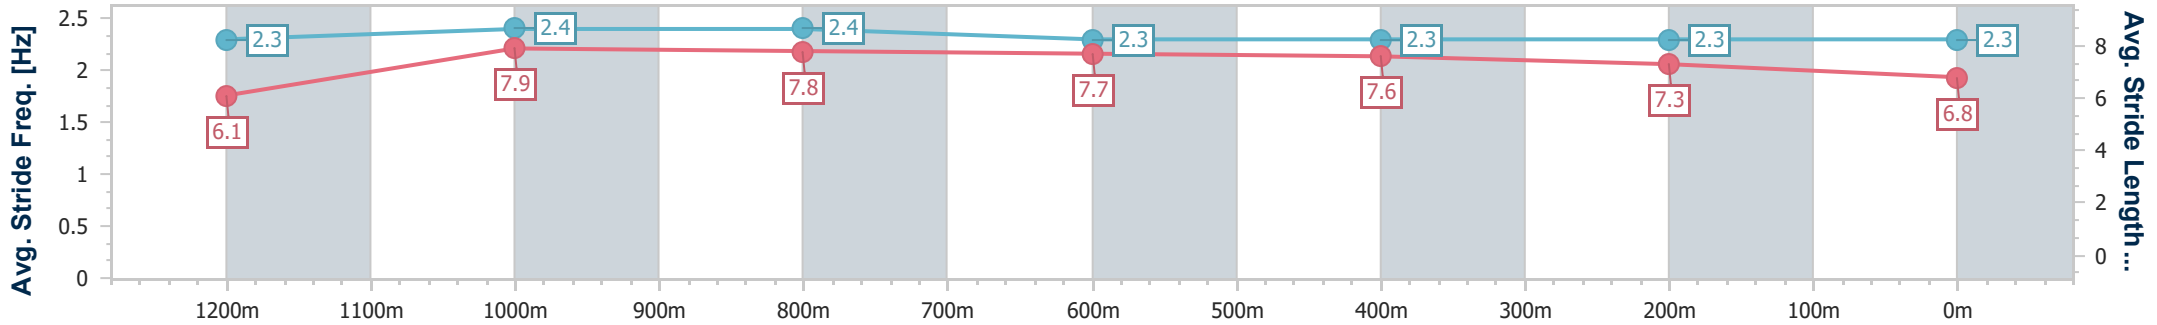

Horse/Jockey Name	Denied
Final Rank	3
Fastest Section Time (Section)	0:10.34 (1200m)
Top Speed [km/h] (Section)	71.1 (1000m)
Race State	Finished

Doomben QLD Professional
Race 6: COUNTRY MUSIC RACEDAY ON SALE NOW Class 5
Handicap - 1350m
17 July 2024 - 15:32
Track Rating: Good 4, Weather: Fine, Rail Position: +8m Entire

BRISBANE
RACING CLUB

Section	Overall	1200m	1000m	800m	600m	400m	200m
Section Times	1:19.28 [3] (0:10.82)	1:08.46 [4] (0:10.34)	0:58.12 [3] (0:10.69)	0:47.43 [3] (0:11.42)	0:36.01 [4] (0:11.49)	0:24.52 [4] (0:11.71)	0:12.81 [5] (0:12.81)
Average Speed [km/h]	50.0	69.6	68.2	64.4	63.0	61.4	56.1
Top Speed [km/h]	69.7	70.6	71.1	65.6	64.5	63.0	58.7
Avg. Dist. to Rail [m]	8.0	4.6	4.2	3.8	1.1	1.2	1.5
Avg. Stride Freq. [Hz]	2.3	2.4	2.4	2.3	2.3	2.3	2.3
Avg. Stride Length [m]	6.1	7.9	7.8	7.7	7.6	7.3	6.8

- [ ] Ranking at each section and finish
- -.-.- No data available at this section
- NA No data available