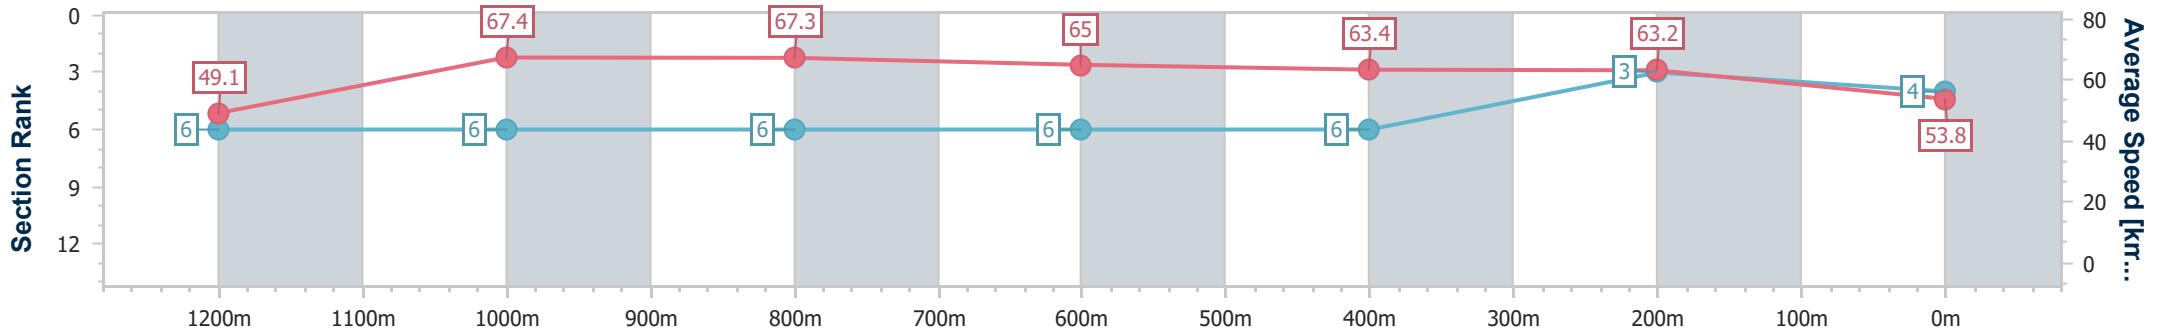

Horse/Jockey Name	Sha Of Gomer
Final Rank	4
Fastest Section Time (Section)	0:10.69 (1200m)
Top Speed [km/h] (Section)	68.0 (1200m)
Race State	Finished

Doomben QLD Professional
Race 6: COUNTRY MUSIC RACEDAY ON SALE NOW Class 5
Handicap - 1350m
17 July 2024 - 15:32
Track Rating: Good 4, Weather: Fine, Rail Position: +8m Entire

BRISBANE
RACING CLUB

Section	Overall	1200m	1000m	800m	600m	400m	200m
Section Times	1:19.65 [4] (0:10.98)	1:08.67 [6] (0:10.69)	0:57.98 [6] (0:10.74)	0:47.24 [6] (0:11.10)	0:36.14 [6] (0:11.41)	0:24.73 [6] (0:11.37)	0:13.36 [3] (0:13.36)
Average Speed [km/h]	49.1	67.4	67.3	65.0	63.4	63.2	53.8
Top Speed [km/h]	67.5	68.0	67.9	67.9	64.9	66.1	59.1
Avg. Dist. to Rail [m]	4.5	1.4	0.8	0.6	0.7	1.5	2.2
Avg. Stride Freq. [Hz]	2.3	2.3	2.3	2.3	2.3	2.4	2.3
Avg. Stride Length [m]	6.0	8.1	8.1	7.8	7.6	7.3	6.7

- [ ] Ranking at each section and finish
- -.-.- No data available at this section
- NA No data available