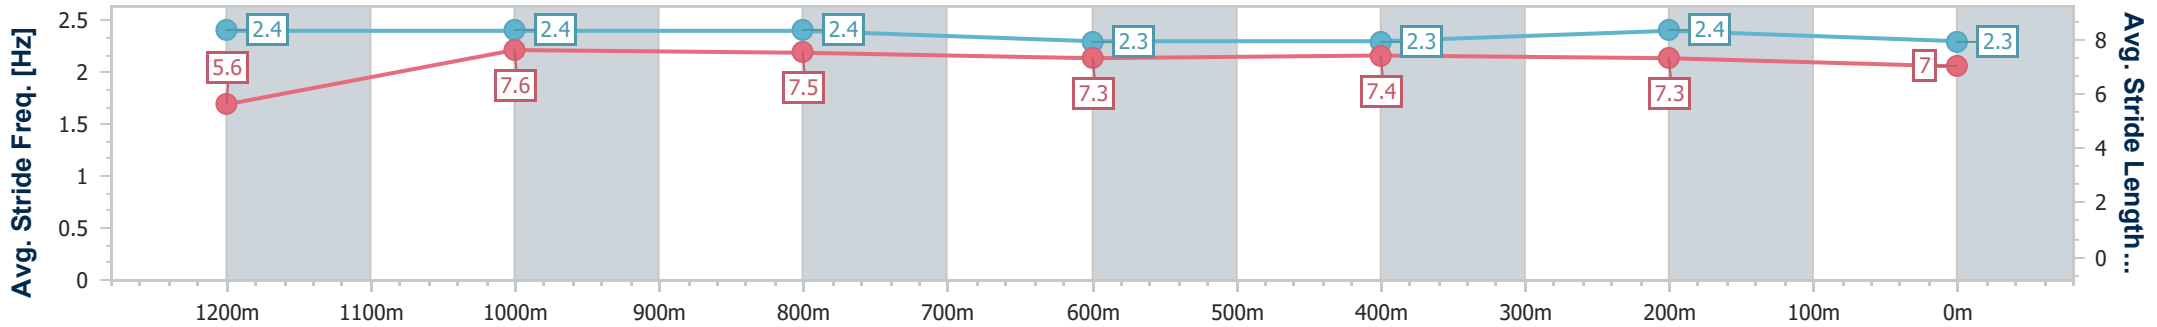

Doomben QLD Professional

Race 7: SKY RACING BENCHMARK 65 Handicap - 1350m

17 July 2024 - 16:07

Track Rating: Good 4, Weather: Fine, Rail Position: +8m Entire

BRISBANE RACING CLUB

Section	Overall	1200m	1000m	800m	600m	400m	200m
Section Times	1:20.96 [7] (0:11.21)	1:09.75 [6] (0:10.63)	0:59.12 [5] (0:11.26)	0:47.86 [4] (0:11.87)	0:35.99 [4] (0:11.78)	0:24.21 [4] (0:11.59)	0:12.62 [5] (0:12.62)
Average Speed [km/h]	48.3	67.6	63.8	60.2	60.7	61.7	56.9
Top Speed [km/h]	67.8	68.5	66.9	61.3	61.1	62.6	60.5
Avg. Dist. to Rail [m]	1.6	1.2	1.0	1.4	1.8	2.9	2.8
Avg. Stride Freq. [Hz]	2.2	2.4	2.4	2.3	2.4	2.4	2.3
Avg. Stride Length [m]	6.0	7.7	7.5	7.2	7.2	7.2	6.9

- [] Ranking at each section and finish
- .-.- No data available at this section
- NA No data available

Horse/Jockey Name	Diana's Affair
Final Rank	8
Fastest Section Time (Section)	0:10.71 (1200m)
Top Speed [km/h] (Section)	68.2 (Overall)
Race State	Finished

Doomben QLD Professional
Race 7: SKY RACING BENCHMARK 65 Handicap - 1350m
 17 July 2024 - 16:07
 Track Rating: Good 4, Weather: Fine, Rail Position: +8m Entire

BRISBANE
RACING CLUB

Section	Overall	1200m	1000m	800m	600m	400m	200m
Section Times	1:20.97 [8] (0:11.05)	1:09.92 [2] (0:10.71)	0:59.21 [3] (0:11.37)	0:47.84 [5] (0:11.85)	0:35.99 [5] (0:11.78)	0:24.21 [5] (0:11.52)	0:12.69 [3] (0:12.69)
Average Speed [km/h]	49.1	67.0	63.8	60.6	61.1	62.3	56.8
Top Speed [km/h]	68.2	68.2	67.0	62.0	61.5	63.5	60.7
Avg. Dist. to Rail [m]	6.4	2.9	1.6	0.2	0.5	1.3	3.0
Avg. Stride Freq. [Hz]	2.4	2.4	2.4	2.3	2.3	2.4	2.3
Avg. Stride Length [m]	5.6	7.6	7.5	7.3	7.4	7.3	7.0