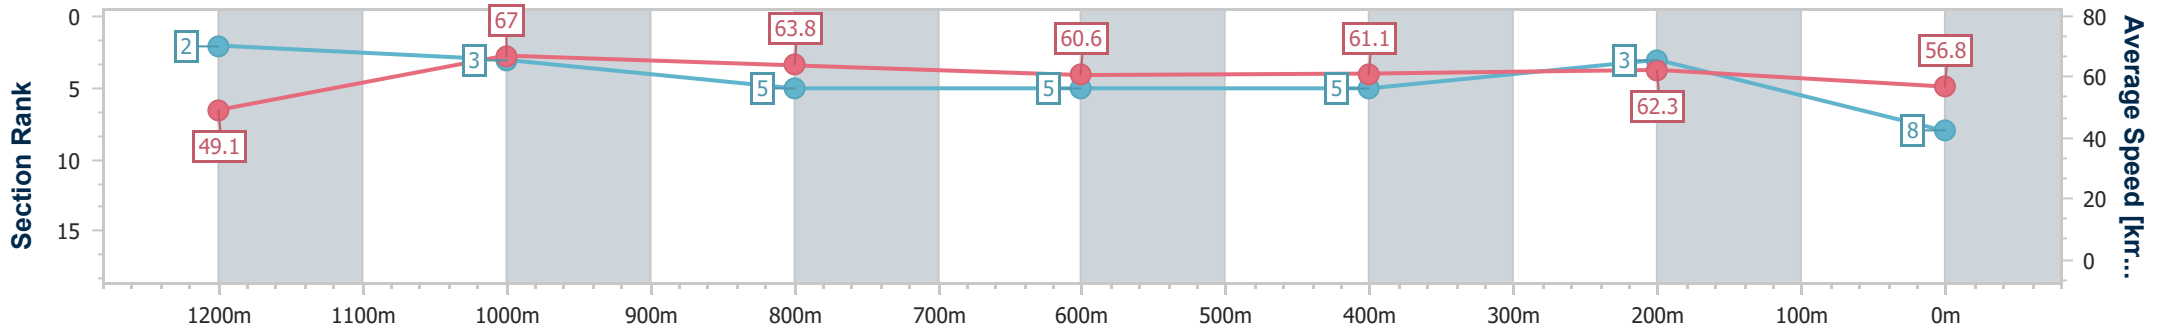

Horse/Jockey Name	Diana's Affair
Final Rank	8
Fastest Section Time (Section)	0:10.71 (1200m)
Top Speed [km/h] (Section)	68.2 (Overall)
Race State	Finished

Doomben QLD Professional
Race 7: SKY RACING BENCHMARK 65 Handicap - 1350m
17 July 2024 - 16:07
Track Rating: Good 4, Weather: Fine, Rail Position: +8m Entire

BRISBANE
RACING CLUB

Section	Overall	1200m	1000m	800m	600m	400m	200m
Section Times	1:20.97 [8] (0:11.05)	1:09.92 [2] (0:10.71)	0:59.21 [3] (0:11.37)	0:47.84 [5] (0:11.85)	0:35.99 [5] (0:11.78)	0:24.21 [5] (0:11.52)	0:12.69 [3] (0:12.69)
Average Speed [km/h]	49.1	67.0	63.8	60.6	61.1	62.3	56.8
Top Speed [km/h]	68.2	68.2	67.0	62.0	61.5	63.5	60.7
Avg. Dist. to Rail [m]	6.4	2.9	1.6	0.2	0.5	1.3	3.0
Avg. Stride Freq. [Hz]	2.4	2.4	2.4	2.3	2.3	2.4	2.3
Avg. Stride Length [m]	5.6	7.6	7.5	7.3	7.4	7.3	7.0

- [ ] Ranking at each section and finish
- -.-.- No data available at this section
- NA No data available