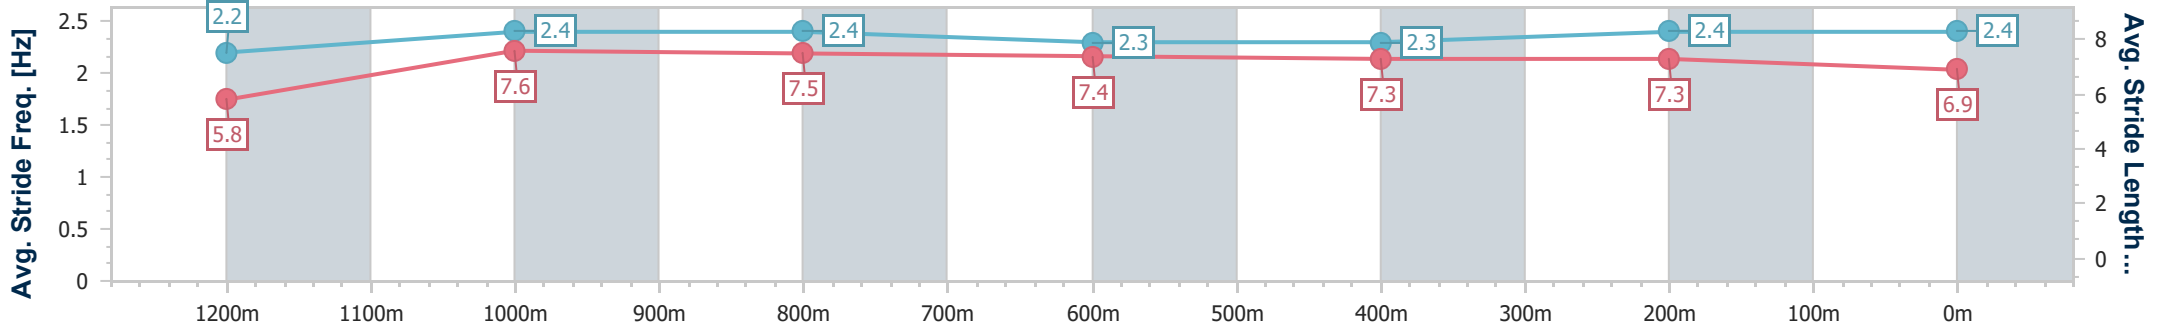

Doomben QLD Professional

Race 7: SKY RACING BENCHMARK 65 Handicap - 1350m

17 July 2024 - 16:07

Track Rating: Good 4, Weather: Fine, Rail Position: +8m Entire

BRISBANE RACING CLUB

Section	Overall	1200m	1000m	800m	600m	400m	200m
Section Times	1:20.92 [6] (0:11.53)	1:09.39 [9] (0:10.63)	0:58.76 [8] (0:11.31)	0:47.45 [9] (0:12.00)	0:35.45 [10] (0:11.82)	0:23.63 [11] (0:11.46)	0:12.17 [11] (0:12.17)
Average Speed [km/h]	47.0	67.6	63.8	60.6	61.8	63.0	59.2
Top Speed [km/h]	67.5	69.5	68.2	62.3	62.2	64.1	62.5
Avg. Dist. to Rail [m]	5.3	2.2	1.5	1.6	2.1	4.3	7.8
Avg. Stride Freq. [Hz]	2.2	2.4	2.4	2.3	2.3	2.4	2.4
Avg. Stride Length [m]	5.8	7.6	7.5	7.4	7.3	7.3	6.9

- [] Ranking at each section and finish
- .-.- No data available at this section
- NA No data available

Horse/Jockey Name	Genetic Freak
Final Rank	7
Fastest Section Time (Section)	0:10.63 (1200m)
Top Speed [km/h] (Section)	68.5 (1200m)
Race State	Finished