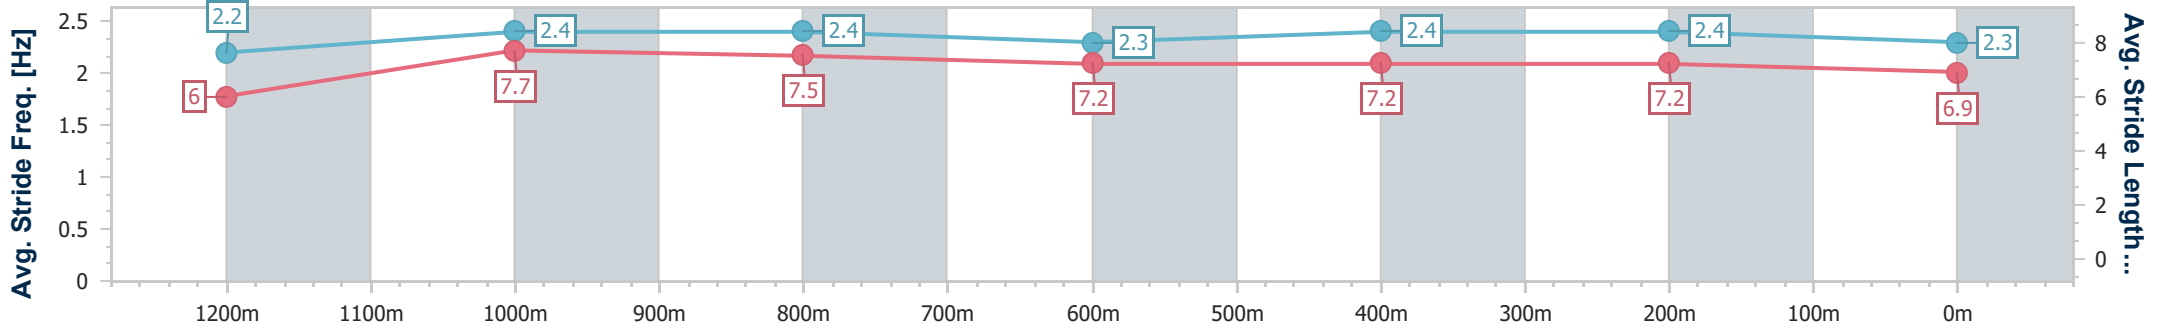

- [] Ranking at each section and finish
- .-.- No data available at this section
- NA No data available

Horse/Jockey Name	Genetic Freak
Final Rank	7
Fastest Section Time (Section)	0:10.63 (1200m)
Top Speed [km/h] (Section)	68.5 (1200m)
Race State	Finished

Doomben QLD Professional

Race 7: SKY RACING BENCHMARK 65 Handicap - 1350m

17 July 2024 - 16:07

Track Rating: Good 4, Weather: Fine, Rail Position: +8m Entire

BRISBANE RACING CLUB

Section	Overall	1200m	1000m	800m	600m	400m	200m
Section Times	1:20.96 [7] (0:11.21)	1:09.75 [6] (0:10.63)	0:59.12 [5] (0:11.26)	0:47.86 [4] (0:11.87)	0:35.99 [4] (0:11.78)	0:24.21 [4] (0:11.59)	0:12.62 [5] (0:12.62)
Average Speed [km/h]	48.3	67.6	63.8	60.2	60.7	61.7	56.9
Top Speed [km/h]	67.8	68.5	66.9	61.3	61.1	62.6	60.5
Avg. Dist. to Rail [m]	1.6	1.2	1.0	1.4	1.8	2.9	2.8
Avg. Stride Freq. [Hz]	2.2	2.4	2.4	2.3	2.4	2.4	2.3
Avg. Stride Length [m]	6.0	7.7	7.5	7.2	7.2	7.2	6.9

- [] Ranking at each section and finish
- .-.- No data available at this section
- NA No data available

Horse/Jockey Name	Diana's Affair
Final Rank	8
Fastest Section Time (Section)	0:10.71 (1200m)
Top Speed [km/h] (Section)	68.2 (Overall)
Race State	Finished