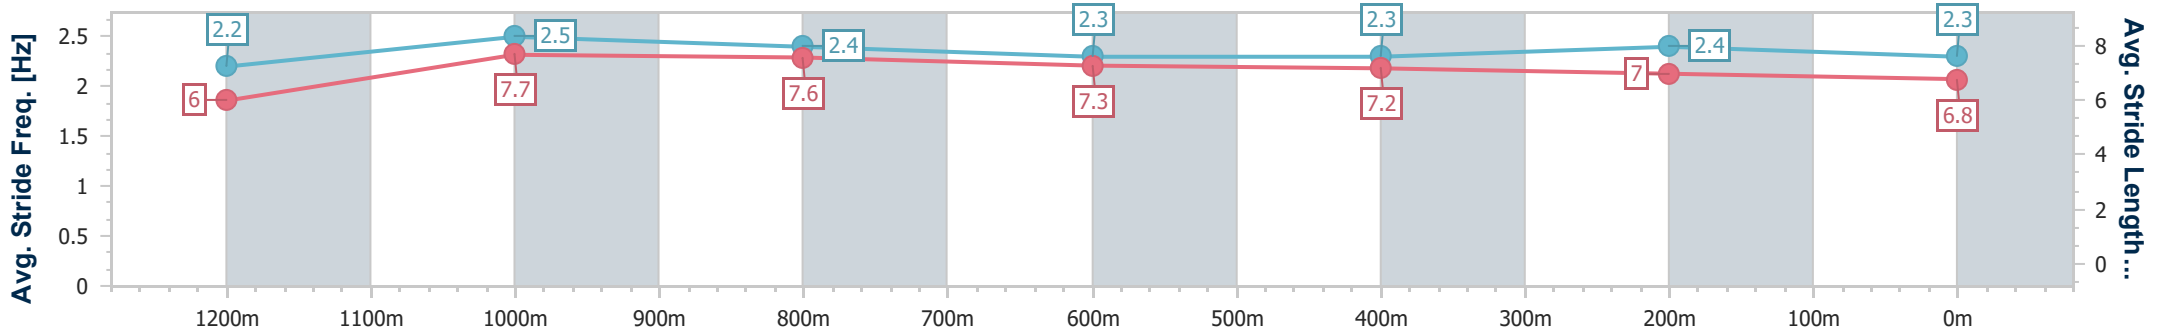

Horse/Jockey Name	Rockin' Artie
Final Rank	4
Fastest Section Time (Section)	0:10.49 (1200m)
Top Speed [km/h] (Section)	69.9 (1200m)
Race State	Finished

Doomben QLD Professional
Race 7: SKY RACING BENCHMARK 65 Handicap - 1350m
17 July 2024 - 16:07
Track Rating: Good 4, Weather: Fine, Rail Position: +8m Entire

BRISBANE
RACING CLUB

Section	Overall	1200m	1000m	800m	600m	400m	200m
Section Times	1:20.73 [4] (0:10.97)	1:09.76 [1] (0:10.49)	0:59.27 [1] (0:11.19)	0:48.08 [1] (0:11.95)	0:36.13 [1] (0:11.83)	0:24.30 [1] (0:11.67)	0:12.63 [1] (0:12.63)
Average Speed [km/h]	49.0	68.7	64.4	60.3	60.5	61.4	57.1
Top Speed [km/h]	66.1	69.9	68.4	61.2	61.3	62.8	61.4
Avg. Dist. to Rail [m]	9.2	4.4	0.5	0.3	1.1	1.6	1.1
Avg. Stride Freq. [Hz]	2.2	2.5	2.4	2.3	2.3	2.4	2.3
Avg. Stride Length [m]	6.0	7.7	7.6	7.3	7.2	7.0	6.8

- [ ] Ranking at each section and finish
- -.-.- No data available at this section
- NA No data available