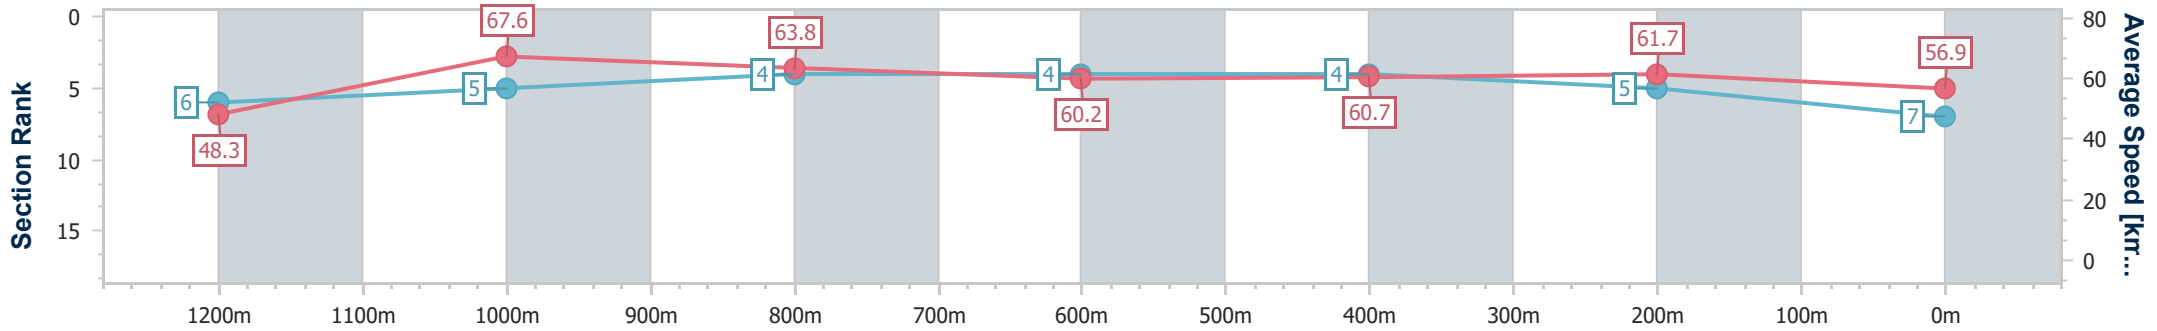

Doomben QLD Professional

Race 7: SKY RACING BENCHMARK 65 Handicap - 1350m

17 July 2024 - 16:07

Track Rating: Good 4, Weather: Fine, Rail Position: +8m Entire

BRISBANE RACING CLUB

Section	Overall	1200m	1000m	800m	600m	400m	200m
Section Times	1:20.96 [7] (0:11.21)	1:09.75 [6] (0:10.63)	0:59.12 [5] (0:11.26)	0:47.86 [4] (0:11.87)	0:35.99 [4] (0:11.78)	0:24.21 [4] (0:11.59)	0:12.62 [5] (0:12.62)
Average Speed [km/h]	48.3	67.6	63.8	60.2	60.7	61.7	56.9
Top Speed [km/h]	67.8	68.5	66.9	61.3	61.1	62.6	60.5
Avg. Dist. to Rail [m]	1.6	1.2	1.0	1.4	1.8	2.9	2.8
Avg. Stride Freq. [Hz]	2.2	2.4	2.4	2.3	2.4	2.4	2.3
Avg. Stride Length [m]	6.0	7.7	7.5	7.2	7.2	7.2	6.9

- [] Ranking at each section and finish
- .-.- No data available at this section
- NA No data available

Horse/Jockey Name	Diana's Affair
Final Rank	8
Fastest Section Time (Section)	0:10.71 (1200m)
Top Speed [km/h] (Section)	68.2 (Overall)
Race State	Finished