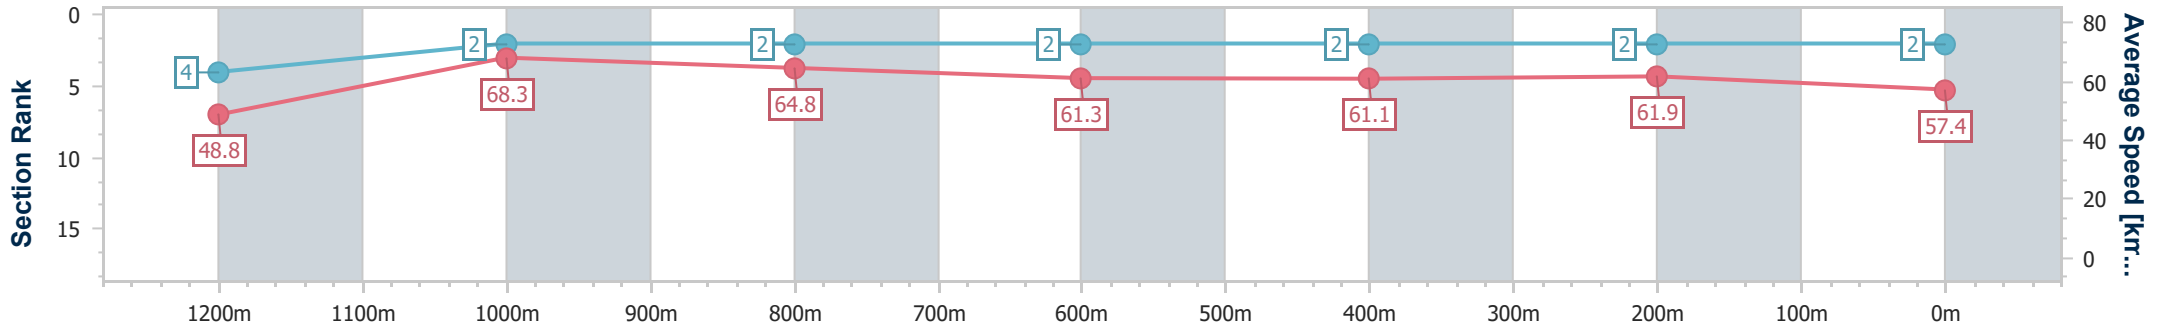

Doomben QLD Professional

Race 7: SKY RACING BENCHMARK 65 Handicap - 1350m

17 July 2024 - 16:07

Track Rating: Good 4, Weather: Fine, Rail Position: +8m Entire

BRISBANE RACING CLUB

Section	Overall	1200m	1000m	800m	600m	400m	200m
Section Times	1:20.68 [2] (0:11.08)	1:09.60 [4] (0:10.51)	0:59.09 [2] (0:11.20)	0:47.89 [2] (0:11.93)	0:35.96 [2] (0:11.84)	0:24.12 [2] (0:11.57)	0:12.55 [2] (0:12.55)
Average Speed [km/h]	48.8	68.3	64.8	61.3	61.1	61.9	57.4
Top Speed [km/h]	68.1	70.4	69.5	62.1	61.8	63.1	60.6
Avg. Dist. to Rail [m]	9.4	5.9	2.8	2.9	1.2	1.0	1.3
Avg. Stride Freq. [Hz]	2.3	2.4	2.4	2.3	2.3	2.4	2.4
Avg. Stride Length [m]	5.8	7.8	7.7	7.4	7.3	7.2	6.8