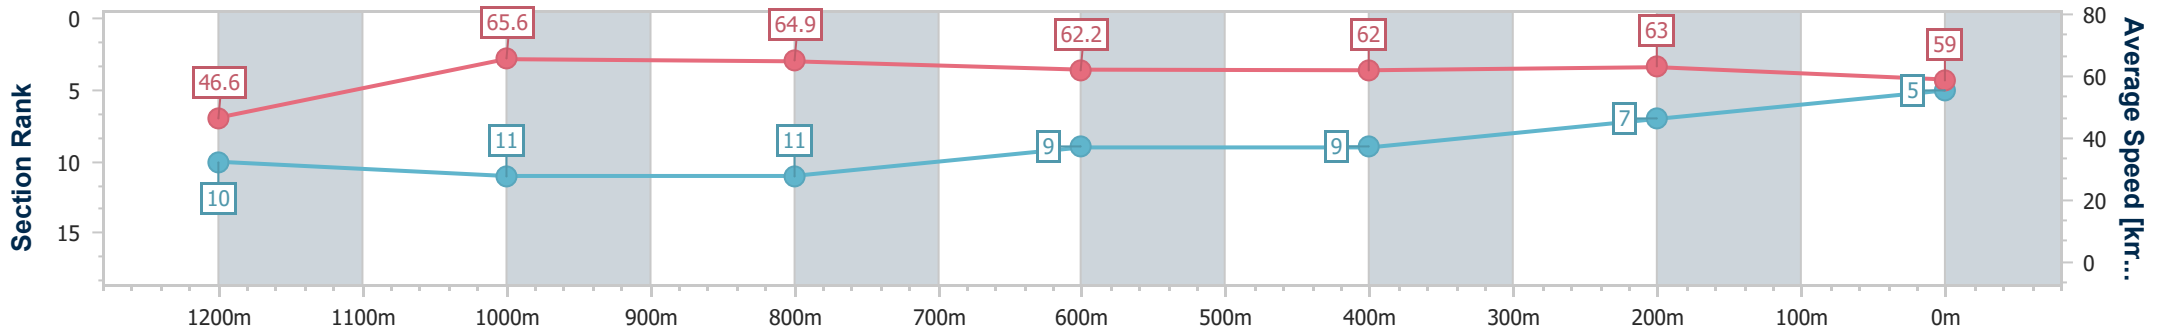

Horse/Jockey Name	Mootessa
Final Rank	5
Fastest Section Time (Section)	0:11.00 (1200m)
Top Speed [km/h] (Section)	66.8 (1000m)
Race State	Finished

Doomben QLD Professional
Race 7: SKY RACING BENCHMARK 65 Handicap - 1350m
17 July 2024 - 16:07
Track Rating: Good 4, Weather: Fine, Rail Position: +8m Entire

BRISBANE
RACING CLUB

Section	Overall	1200m	1000m	800m	600m	400m	200m
Section Times	1:20.75 [5] (0:11.58)	1:09.17 [10] (0:11.00)	0:58.17 [11] (0:11.16)	0:47.01 [11] (0:11.65)	0:35.36 [9] (0:11.71)	0:23.65 [9] (0:11.46)	0:12.19 [7] (0:12.19)
Average Speed [km/h]	46.6	65.6	64.9	62.2	62.0	63.0	59.0
Top Speed [km/h]	64.5	66.6	66.8	63.9	63.9	64.8	62.5
Avg. Dist. to Rail [m]	10.1	3.4	1.9	1.6	1.3	3.4	6.6
Avg. Stride Freq. [Hz]	2.2	2.3	2.3	2.3	2.3	2.3	2.3
Avg. Stride Length [m]	5.8	7.8	7.9	7.6	7.5	7.5	7.0

- [ ] Ranking at each section and finish
- -.-.- No data available at this section
- NA No data available