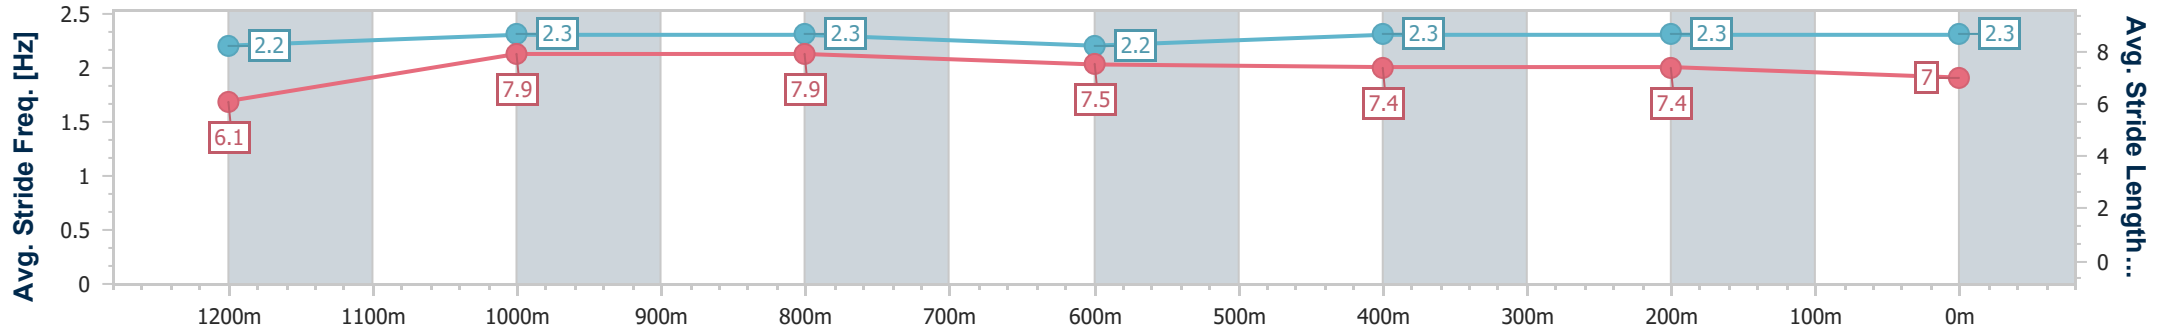

Doomben QLD Professional

Race 7: SKY RACING BENCHMARK 65 Handicap - 1350m

17 July 2024 - 16:07

Track Rating: Good 4, Weather: Fine, Rail Position: +8m Entire

BRISBANE RACING CLUB

Section	Overall	1200m	1000m	800m	600m	400m	200m
Section Times	1:21.38 [10] (0:11.32)	1:10.06 [8] (0:10.75)	0:59.31 [7] (0:11.21)	0:48.10 [6] (0:11.88)	0:36.22 [7] (0:11.81)	0:24.41 [7] (0:11.75)	0:12.66 [10] (0:12.66)
Average Speed [km/h]	47.7	66.9	64.2	60.7	60.5	61.0	56.8
Top Speed [km/h]	65.2	67.4	66.7	62.2	62.0	63.2	59.8
Avg. Dist. to Rail [m]	3.8	0.6	0.5	0.3	1.5	2.0	0.9
Avg. Stride Freq. [Hz]	2.2	2.3	2.3	2.2	2.3	2.3	2.3
Avg. Stride Length [m]	6.1	7.9	7.9	7.5	7.4	7.4	7.0

- [] Ranking at each section and finish
- .-.- No data available at this section
- NA No data available

Horse/Jockey Name	Dance Babe
Final Rank	11
Fastest Section Time (Section)	0:10.69 (1200m)
Top Speed [km/h] (Section)	68.7 (1200m)
Race State	Finished