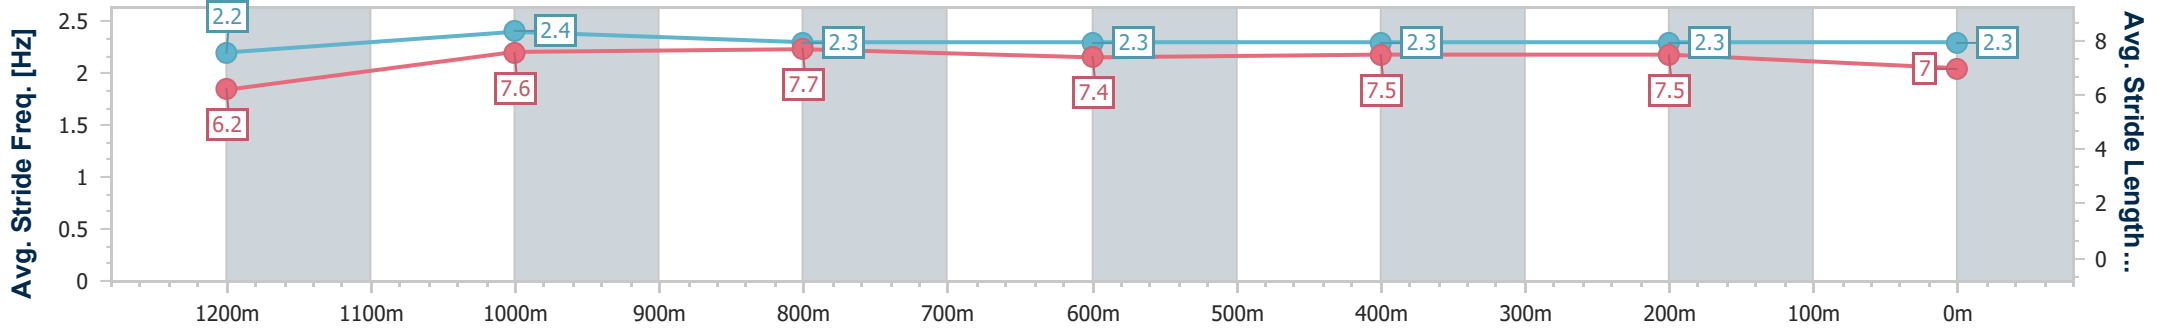

Doomben QLD Professional

Race 7: SKY RACING BENCHMARK 65 Handicap - 1350m

17 July 2024 - 16:07

Track Rating: Good 4, Weather: Fine, Rail Position: +8m Entire

BRISBANE RACING CLUB

Section	Overall	1200m	1000m	800m	600m	400m	200m
Section Times	1:20.63 [1] (0:11.06)	1:09.57 [3] (0:10.80)	0:58.77 [6] (0:11.42)	0:47.35 [8] (0:11.97)	0:35.38 [8] (0:11.76)	0:23.62 [8] (0:11.37)	0:12.25 [6] (0:12.25)
Average Speed [km/h]	48.9	66.7	63.5	60.6	61.5	63.5	58.7
Top Speed [km/h]	65.2	67.8	65.3	61.8	62.9	64.0	62.0
Avg. Dist. to Rail [m]	3.6	1.8	1.9	1.7	0.9	2.5	5.2
Avg. Stride Freq. [Hz]	2.2	2.4	2.3	2.3	2.3	2.3	2.3
Avg. Stride Length [m]	6.2	7.6	7.7	7.4	7.5	7.5	7.0