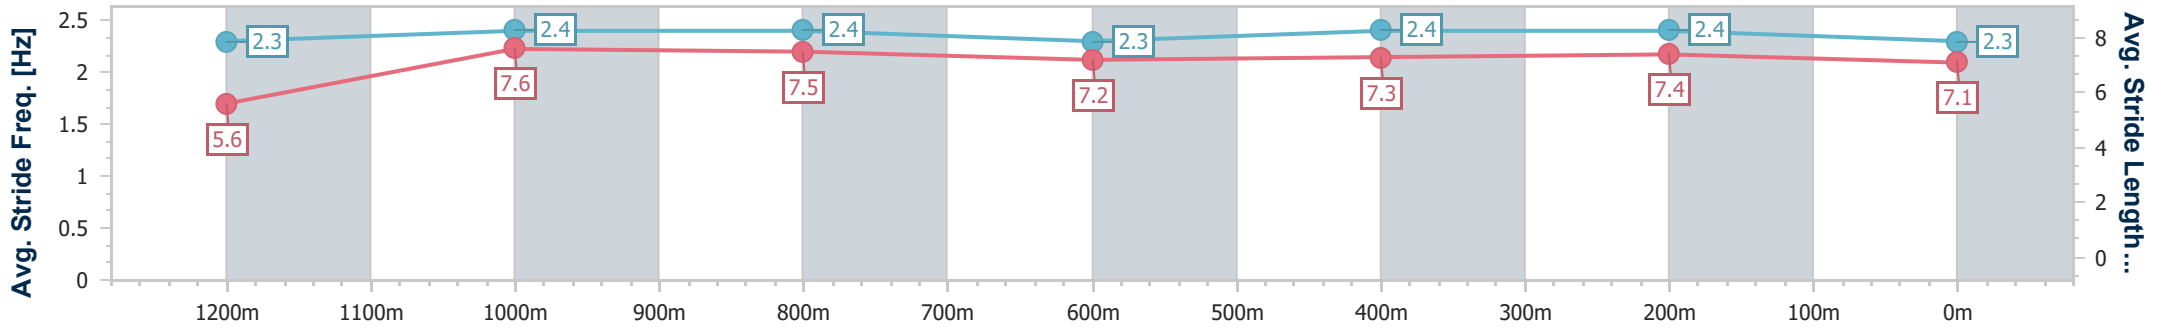

Doomben QLD Professional

Race 7: SKY RACING BENCHMARK 65 Handicap - 1350m

17 July 2024 - 16:07

Track Rating: Good 4, Weather: Fine, Rail Position: +8m Entire

BRISBANE RACING CLUB

Section	Overall	1200m	1000m	800m	600m	400m	200m
Section Times	1:21.02 [9] (0:11.58)	1:09.44 [11] (0:10.95)	0:58.49 [10] (0:11.21)	0:47.28 [10] (0:11.86)	0:35.42 [11] (0:11.65)	0:23.77 [10] (0:11.36)	0:12.41 [8] (0:12.41)
Average Speed [km/h]	46.5	65.9	64.4	60.6	61.7	63.2	58.2
Top Speed [km/h]	63.1	67.0	66.2	62.4	62.7	64.4	61.9
Avg. Dist. to Rail [m]	6.2	1.2	0.4	0.4	0.5	0.8	0.4
Avg. Stride Freq. [Hz]	2.3	2.4	2.4	2.3	2.4	2.4	2.3
Avg. Stride Length [m]	5.6	7.6	7.5	7.2	7.3	7.4	7.1