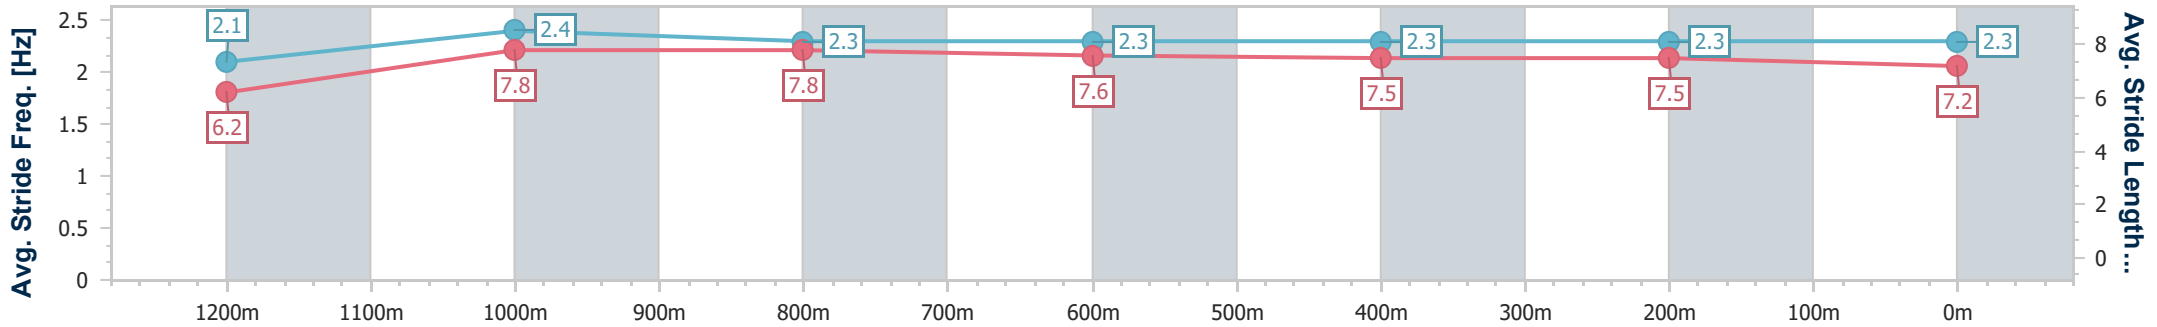

Horse/Jockey Name	Yes To Excess
Final Rank	3
Fastest Section Time (Section)	0:10.90 (1200m)
Top Speed [km/h] (Section)	67.7 (1200m)
Race State	Finished

Doomben QLD Professional
Race 7: SKY RACING BENCHMARK 65 Handicap - 1350m
17 July 2024 - 16:07
Track Rating: Good 4, Weather: Fine, Rail Position: +8m Entire

BRISBANE
RACING CLUB

Section	Overall	1200m	1000m	800m	600m	400m	200m
Section Times	1:20.72 [3] (0:11.27)	1:09.45 [7] (0:10.90)	0:58.55 [9] (0:11.11)	0:47.44 [7] (0:11.88)	0:35.56 [6] (0:11.79)	0:23.77 [6] (0:11.38)	0:12.39 [4] (0:12.39)
Average Speed [km/h]	48.0	66.3	65.1	61.7	61.2	63.5	58.1
Top Speed [km/h]	65.4	67.7	67.7	63.1	63.6	64.0	62.3
Avg. Dist. to Rail [m]	10.9	4.8	2.8	2.7	1.3	1.5	2.9
Avg. Stride Freq. [Hz]	2.1	2.4	2.3	2.3	2.3	2.3	2.3
Avg. Stride Length [m]	6.2	7.8	7.8	7.6	7.5	7.5	7.2

- [ ] Ranking at each section and finish
- -.-.- No data available at this section
- NA No data available