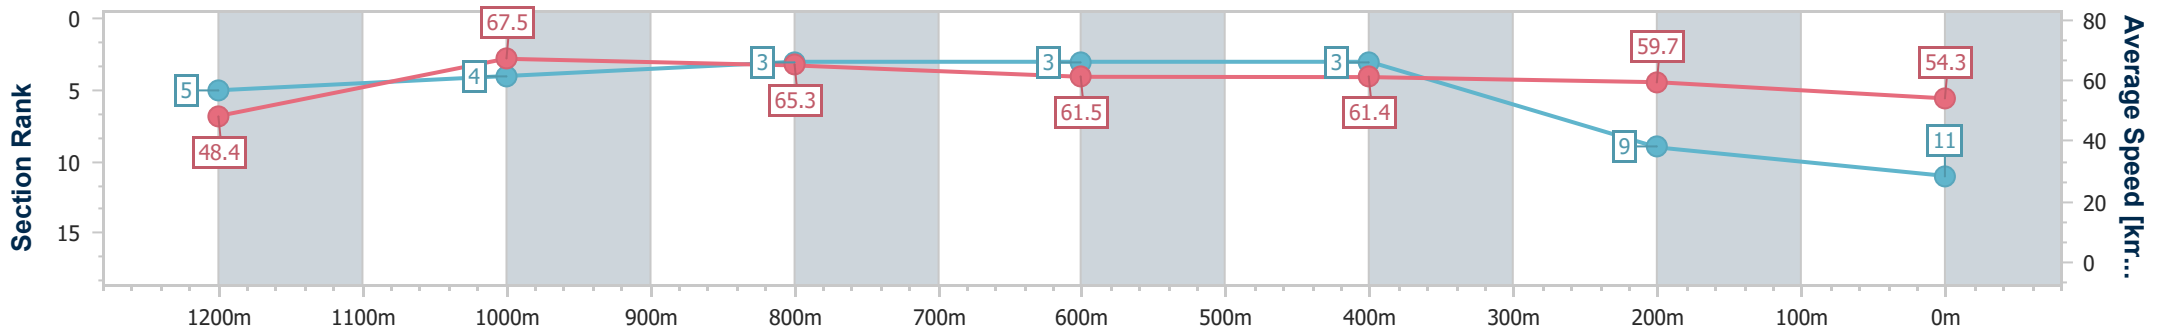

Horse/Jockey Name	Dance Babe
Final Rank	11
Fastest Section Time (Section)	0:10.69 (1200m)
Top Speed [km/h] (Section)	68.7 (1200m)
Race State	Finished

Doomben QLD Professional
Race 7: SKY RACING BENCHMARK 65 Handicap - 1350m
17 July 2024 - 16:07
Track Rating: Good 4, Weather: Fine, Rail Position: +8m Entire

BRISBANE
RACING CLUB

Section	Overall	1200m	1000m	800m	600m	400m	200m
Section Times	1:21.88 [11] (0:11.14)	1:10.74 [5] (0:10.69)	1:00.05 [4] (0:11.08)	0:48.97 [3] (0:11.85)	0:37.12 [3] (0:11.81)	0:25.31 [3] (0:12.04)	0:13.27 [9] (0:13.27)
Average Speed [km/h]	48.4	67.5	65.3	61.5	61.4	59.7	54.3
Top Speed [km/h]	65.7	68.7	68.3	63.1	61.8	61.4	58.4
Avg. Dist. to Rail [m]	8.0	3.7	2.4	1.9	1.2	2.0	3.7
Avg. Stride Freq. [Hz]	2.2	2.3	2.3	2.2	2.2	2.2	2.1
Avg. Stride Length [m]	6.1	8.1	7.9	7.8	7.7	7.5	7.2

- [ ] Ranking at each section and finish
- -.-.- No data available at this section
- NA No data available