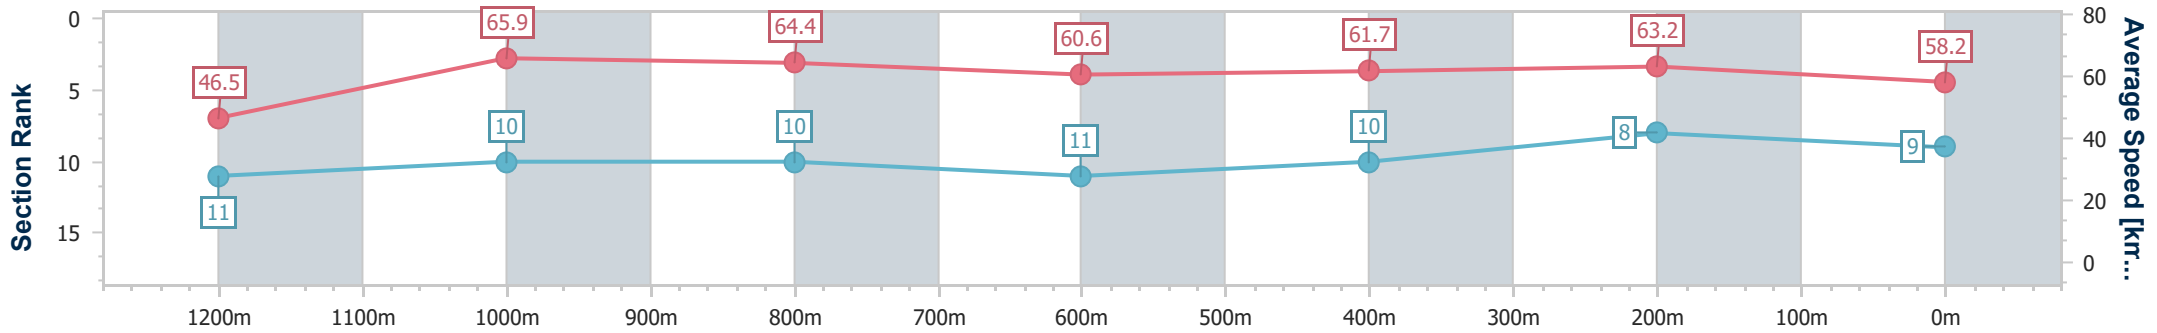

Doomben QLD Professional

Race 7: SKY RACING BENCHMARK 65 Handicap - 1350m

17 July 2024 - 16:07

Track Rating: Good 4, Weather: Fine, Rail Position: +8m Entire

BRISBANE RACING CLUB

Section	Overall	1200m	1000m	800m	600m	400m	200m
Section Times	1:21.02 [9] (0:11.58)	1:09.44 [11] (0:10.95)	0:58.49 [10] (0:11.21)	0:47.28 [10] (0:11.86)	0:35.42 [11] (0:11.65)	0:23.77 [10] (0:11.36)	0:12.41 [8] (0:12.41)
Average Speed [km/h]	46.5	65.9	64.4	60.6	61.7	63.2	58.2
Top Speed [km/h]	63.1	67.0	66.2	62.4	62.7	64.4	61.9
Avg. Dist. to Rail [m]	6.2	1.2	0.4	0.4	0.5	0.8	0.4
Avg. Stride Freq. [Hz]	2.3	2.4	2.4	2.3	2.4	2.4	2.3
Avg. Stride Length [m]	5.6	7.6	7.5	7.2	7.3	7.4	7.1