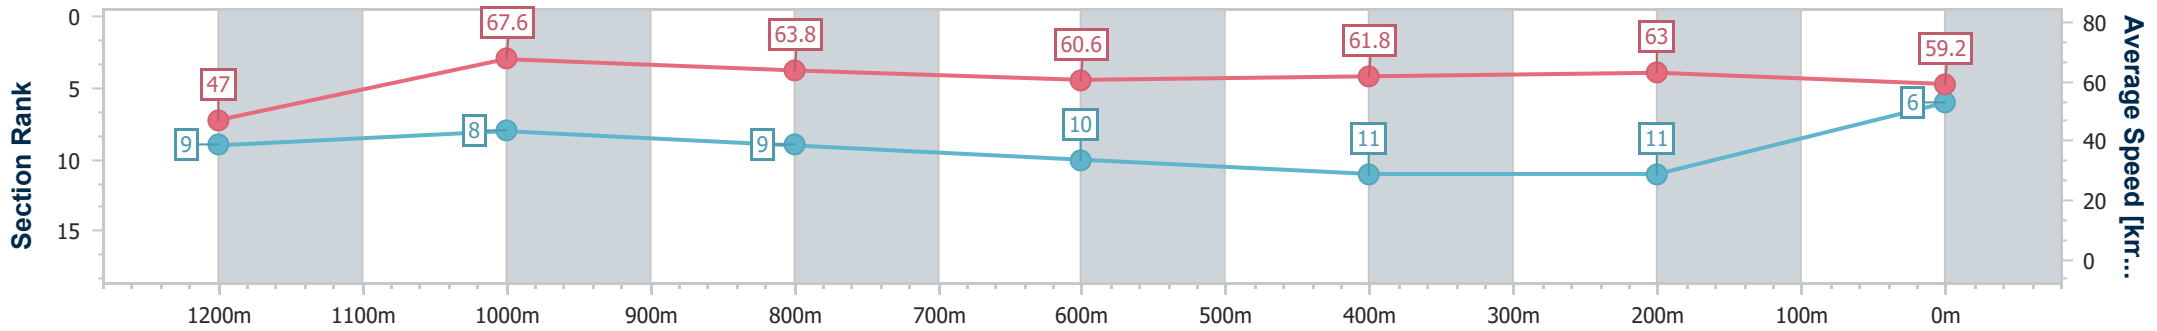

Doomben QLD Professional

Race 7: SKY RACING BENCHMARK 65 Handicap - 1350m

17 July 2024 - 16:07

Track Rating: Good 4, Weather: Fine, Rail Position: +8m Entire

BRISBANE RACING CLUB

Section	Overall	1200m	1000m	800m	600m	400m	200m
Section Times	1:20.92 [6] (0:11.53)	1:09.39 [9] (0:10.63)	0:58.76 [8] (0:11.31)	0:47.45 [9] (0:12.00)	0:35.45 [10] (0:11.82)	0:23.63 [11] (0:11.46)	0:12.17 [11] (0:12.17)
Average Speed [km/h]	47.0	67.6	63.8	60.6	61.8	63.0	59.2
Top Speed [km/h]	67.5	69.5	68.2	62.3	62.2	64.1	62.5
Avg. Dist. to Rail [m]	5.3	2.2	1.5	1.6	2.1	4.3	7.8
Avg. Stride Freq. [Hz]	2.2	2.4	2.4	2.3	2.3	2.4	2.4
Avg. Stride Length [m]	5.8	7.6	7.5	7.4	7.3	7.3	6.9

- [] Ranking at each section and finish
- .-.- No data available at this section
- NA No data available

Horse/Jockey Name	Genetic Freak
Final Rank	7
Fastest Section Time (Section)	0:10.63 (1200m)
Top Speed [km/h] (Section)	68.5 (1200m)
Race State	Finished