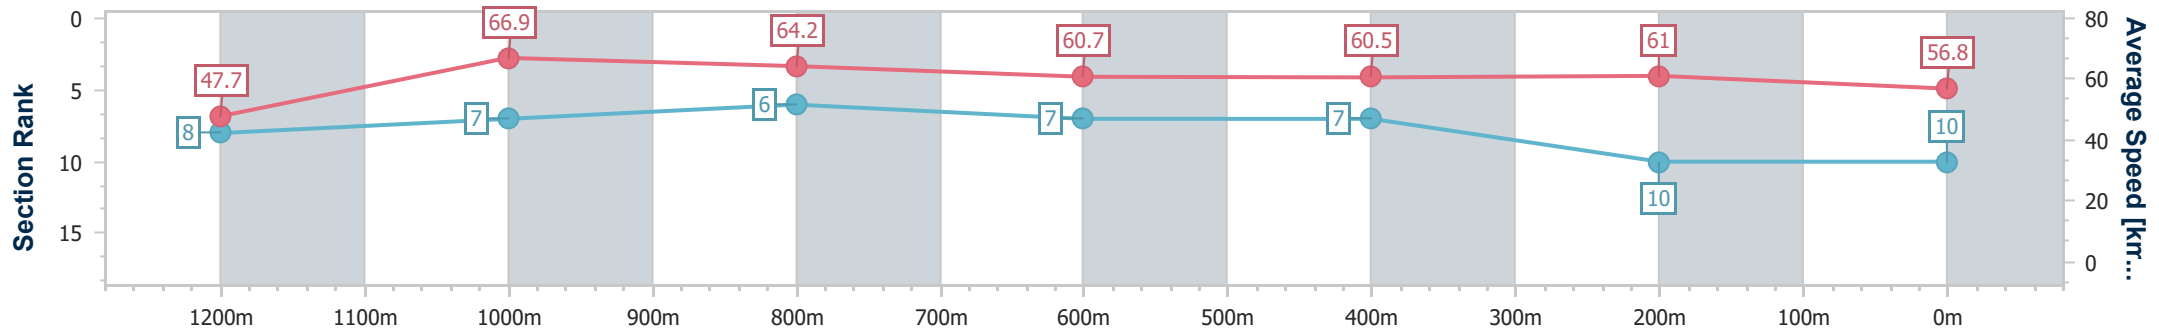

Doomben QLD Professional

Race 7: SKY RACING BENCHMARK 65 Handicap - 1350m

17 July 2024 - 16:07

Track Rating: Good 4, Weather: Fine, Rail Position: +8m Entire

BRISBANE RACING CLUB

Section	Overall	1200m	1000m	800m	600m	400m	200m
Section Times	1:21.38 [10] (0:11.32)	1:10.06 [8] (0:10.75)	0:59.31 [7] (0:11.21)	0:48.10 [6] (0:11.88)	0:36.22 [7] (0:11.81)	0:24.41 [7] (0:11.75)	0:12.66 [10] (0:12.66)
Average Speed [km/h]	47.7	66.9	64.2	60.7	60.5	61.0	56.8
Top Speed [km/h]	65.2	67.4	66.7	62.2	62.0	63.2	59.8
Avg. Dist. to Rail [m]	3.8	0.6	0.5	0.3	1.5	2.0	0.9
Avg. Stride Freq. [Hz]	2.2	2.3	2.3	2.2	2.3	2.3	2.3
Avg. Stride Length [m]	6.1	7.9	7.9	7.5	7.4	7.4	7.0

- [] Ranking at each section and finish
- .-.- No data available at this section
- NA No data available

Horse/Jockey Name	Dance Babe
Final Rank	11
Fastest Section Time (Section)	0:10.69 (1200m)
Top Speed [km/h] (Section)	68.7 (1200m)
Race State	Finished