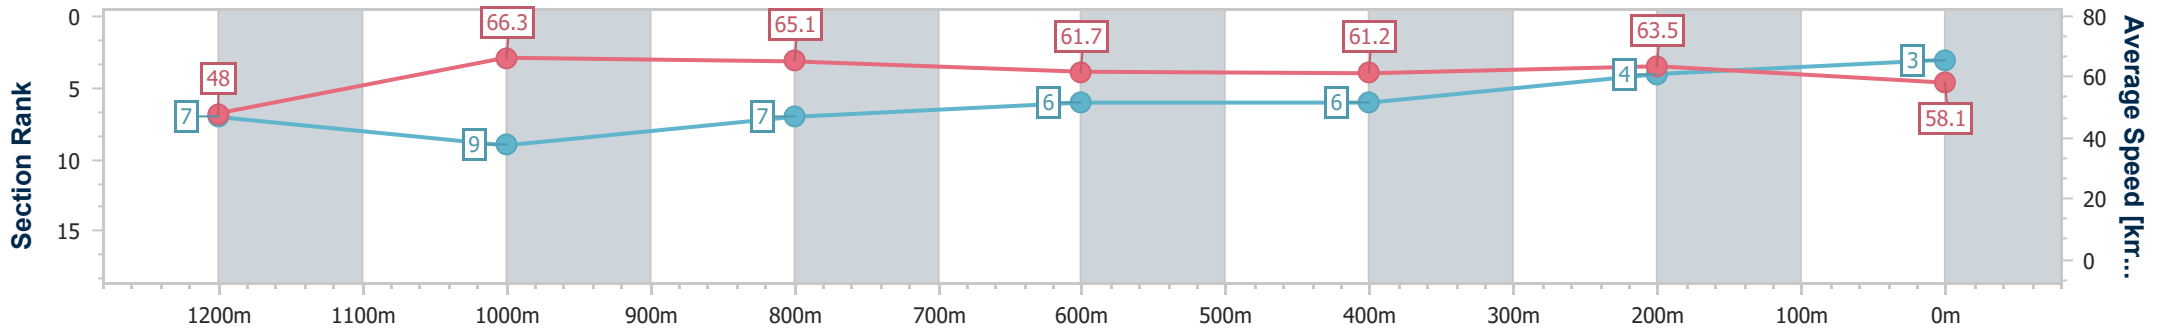

Horse/Jockey Name	Yes To Excess
Final Rank	3
Fastest Section Time (Section)	0:10.90 (1200m)
Top Speed [km/h] (Section)	67.7 (1200m)
Race State	Finished

Doomben QLD Professional
Race 7: SKY RACING BENCHMARK 65 Handicap - 1350m
17 July 2024 - 16:07
Track Rating: Good 4, Weather: Fine, Rail Position: +8m Entire

BRISBANE
RACING CLUB

Section	Overall	1200m	1000m	800m	600m	400m	200m
Section Times	1:20.72 [3] (0:11.27)	1:09.45 [7] (0:10.90)	0:58.55 [9] (0:11.11)	0:47.44 [7] (0:11.88)	0:35.56 [6] (0:11.79)	0:23.77 [6] (0:11.38)	0:12.39 [4] (0:12.39)
Average Speed [km/h]	48.0	66.3	65.1	61.7	61.2	63.5	58.1
Top Speed [km/h]	65.4	67.7	67.7	63.1	63.6	64.0	62.3
Avg. Dist. to Rail [m]	10.9	4.8	2.8	2.7	1.3	1.5	2.9
Avg. Stride Freq. [Hz]	2.1	2.4	2.3	2.3	2.3	2.3	2.3
Avg. Stride Length [m]	6.2	7.8	7.8	7.6	7.5	7.5	7.2

- [ ] Ranking at each section and finish
- -.-.- No data available at this section
- NA No data available