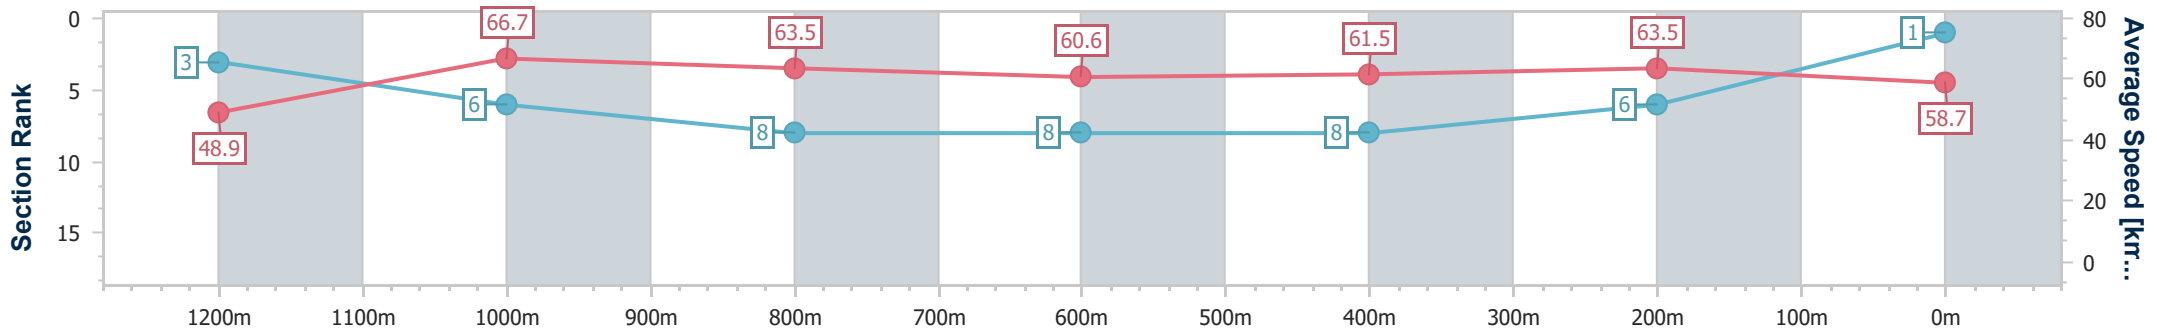

Doomben QLD Professional

Race 7: SKY RACING BENCHMARK 65 Handicap - 1350m

17 July 2024 - 16:07

Track Rating: Good 4, Weather: Fine, Rail Position: +8m Entire

BRISBANE RACING CLUB

Section	Overall	1200m	1000m	800m	600m	400m	200m
Section Times	1:20.63 [1] (0:11.06)	1:09.57 [3] (0:10.80)	0:58.77 [6] (0:11.42)	0:47.35 [8] (0:11.97)	0:35.38 [8] (0:11.76)	0:23.62 [8] (0:11.37)	0:12.25 [6] (0:12.25)
Average Speed [km/h]	48.9	66.7	63.5	60.6	61.5	63.5	58.7
Top Speed [km/h]	65.2	67.8	65.3	61.8	62.9	64.0	62.0
Avg. Dist. to Rail [m]	3.6	1.8	1.9	1.7	0.9	2.5	5.2
Avg. Stride Freq. [Hz]	2.2	2.4	2.3	2.3	2.3	2.3	2.3
Avg. Stride Length [m]	6.2	7.6	7.7	7.4	7.5	7.5	7.0