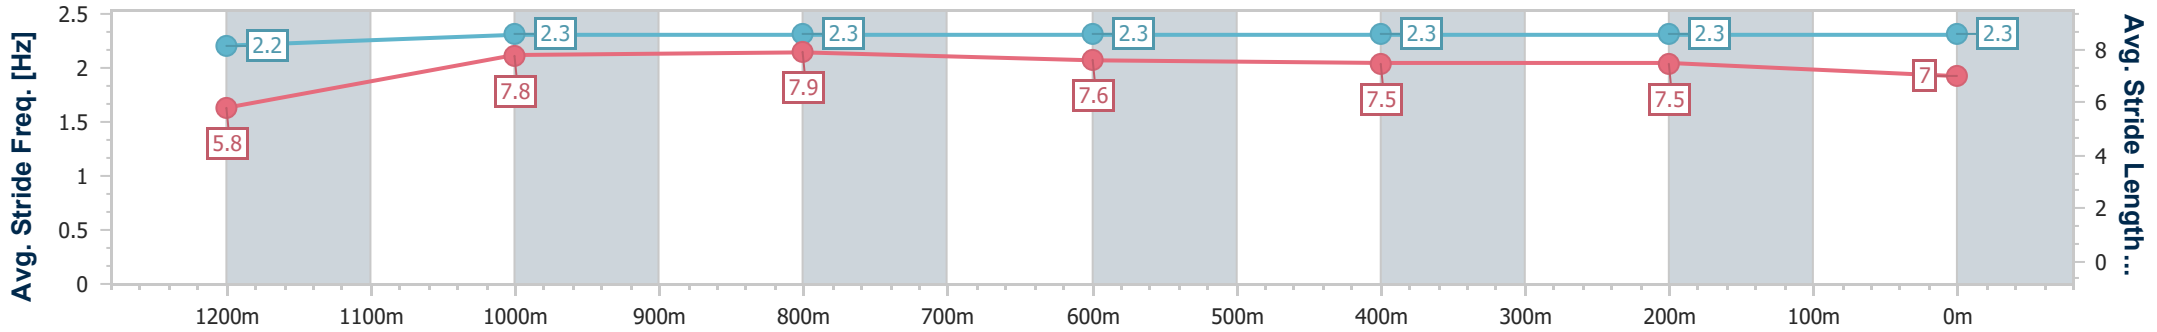

- [] Ranking at each section and finish
- .-.- No data available at this section
- NA No data available

Horse/Jockey Name	Mootessa
Final Rank	5
Fastest Section Time (Section)	0:11.00 (1200m)
Top Speed [km/h] (Section)	66.8 (1000m)
Race State	Finished

Doomben QLD Professional
Race 7: SKY RACING BENCHMARK 65 Handicap - 1350m
 17 July 2024 - 16:07
 Track Rating: Good 4, Weather: Fine, Rail Position: +8m Entire

BRISBANE
RACING CLUB

Section	Overall	1200m	1000m	800m	600m	400m	200m
Section Times	1:20.75 [5] (0:11.58)	1:09.17 [10] (0:11.00)	0:58.17 [11] (0:11.16)	0:47.01 [11] (0:11.65)	0:35.36 [9] (0:11.71)	0:23.65 [9] (0:11.46)	0:12.19 [7] (0:12.19)
Average Speed [km/h]	46.6	65.6	64.9	62.2	62.0	63.0	59.0
Top Speed [km/h]	64.5	66.6	66.8	63.9	63.9	64.8	62.5
Avg. Dist. to Rail [m]	10.1	3.4	1.9	1.6	1.3	3.4	6.6
Avg. Stride Freq. [Hz]	2.2	2.3	2.3	2.3	2.3	2.3	2.3
Avg. Stride Length [m]	5.8	7.8	7.9	7.6	7.5	7.5	7.0