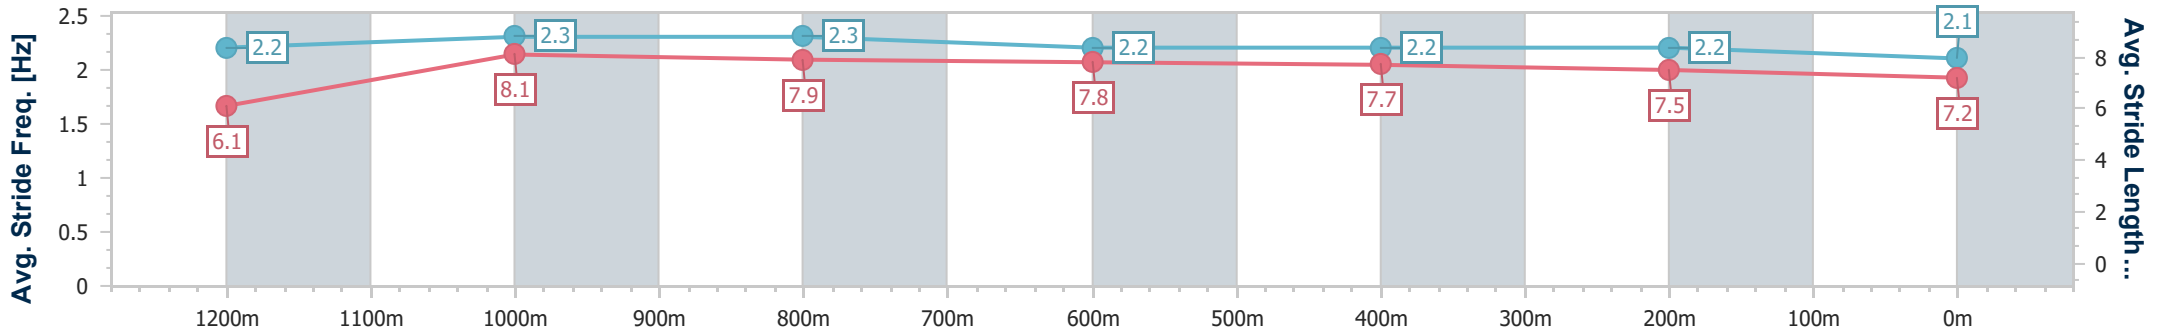

Doomben QLD Professional

Race 7: SKY RACING BENCHMARK 65 Handicap - 1350m

17 July 2024 - 16:07

Track Rating: Good 4, Weather: Fine, Rail Position: +8m Entire

BRISBANE RACING CLUB

Section	Overall	1200m	1000m	800m	600m	400m	200m
Section Times	1:21.38 [10] (0:11.32)	1:10.06 [8] (0:10.75)	0:59.31 [7] (0:11.21)	0:48.10 [6] (0:11.88)	0:36.22 [7] (0:11.81)	0:24.41 [7] (0:11.75)	0:12.66 [10] (0:12.66)
Average Speed [km/h]	47.7	66.9	64.2	60.7	60.5	61.0	56.8
Top Speed [km/h]	65.2	67.4	66.7	62.2	62.0	63.2	59.8
Avg. Dist. to Rail [m]	3.8	0.6	0.5	0.3	1.5	2.0	0.9
Avg. Stride Freq. [Hz]	2.2	2.3	2.3	2.2	2.3	2.3	2.3
Avg. Stride Length [m]	6.1	7.9	7.9	7.5	7.4	7.4	7.0

- [] Ranking at each section and finish
- .-.- No data available at this section
- NA No data available

Horse/Jockey Name	Dance Babe
Final Rank	11
Fastest Section Time (Section)	0:10.69 (1200m)
Top Speed [km/h] (Section)	68.7 (1200m)
Race State	Finished

Doomben QLD Professional
Race 7: SKY RACING BENCHMARK 65 Handicap - 1350m
 17 July 2024 - 16:07
 Track Rating: Good 4, Weather: Fine, Rail Position: +8m Entire

BRISBANE
RACING CLUB

Section	Overall	1200m	1000m	800m	600m	400m	200m
Section Times	1:21.88 [11] (0:11.14)	1:10.74 [5] (0:10.69)	1:00.05 [4] (0:11.08)	0:48.97 [3] (0:11.85)	0:37.12 [3] (0:11.81)	0:25.31 [3] (0:12.04)	0:13.27 [9] (0:13.27)
Average Speed [km/h]	48.4	67.5	65.3	61.5	61.4	59.7	54.3
Top Speed [km/h]	65.7	68.7	68.3	63.1	61.8	61.4	58.4
Avg. Dist. to Rail [m]	8.0	3.7	2.4	1.9	1.2	2.0	3.7
Avg. Stride Freq. [Hz]	2.2	2.3	2.3	2.2	2.2	2.2	2.1
Avg. Stride Length [m]	6.1	8.1	7.9	7.8	7.7	7.5	7.2

- [] Ranking at each section and finish
- .-.- No data available at this section
- NA No data available