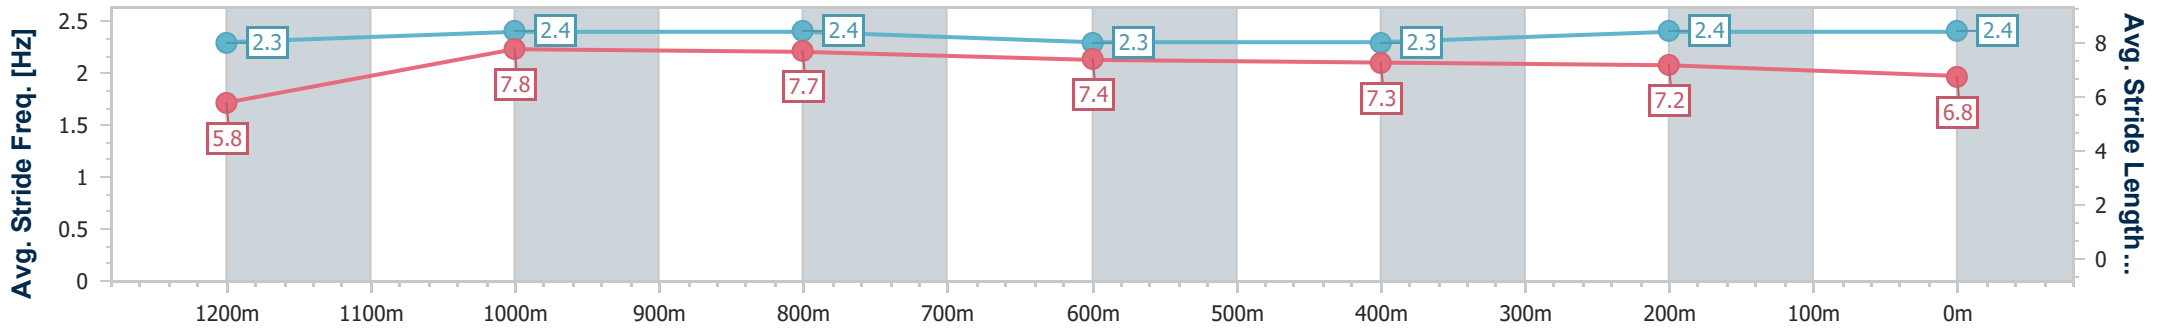

Doomben QLD Professional

Race 7: SKY RACING BENCHMARK 65 Handicap - 1350m

17 July 2024 - 16:07

Track Rating: Good 4, Weather: Fine, Rail Position: +8m Entire

BRISBANE RACING CLUB

Section	Overall	1200m	1000m	800m	600m	400m	200m
Section Times	1:20.68 [2] (0:11.08)	1:09.60 [4] (0:10.51)	0:59.09 [2] (0:11.20)	0:47.89 [2] (0:11.93)	0:35.96 [2] (0:11.84)	0:24.12 [2] (0:11.57)	0:12.55 [2] (0:12.55)
Average Speed [km/h]	48.8	68.3	64.8	61.3	61.1	61.9	57.4
Top Speed [km/h]	68.1	70.4	69.5	62.1	61.8	63.1	60.6
Avg. Dist. to Rail [m]	9.4	5.9	2.8	2.9	1.2	1.0	1.3
Avg. Stride Freq. [Hz]	2.3	2.4	2.4	2.3	2.3	2.4	2.4
Avg. Stride Length [m]	5.8	7.8	7.7	7.4	7.3	7.2	6.8