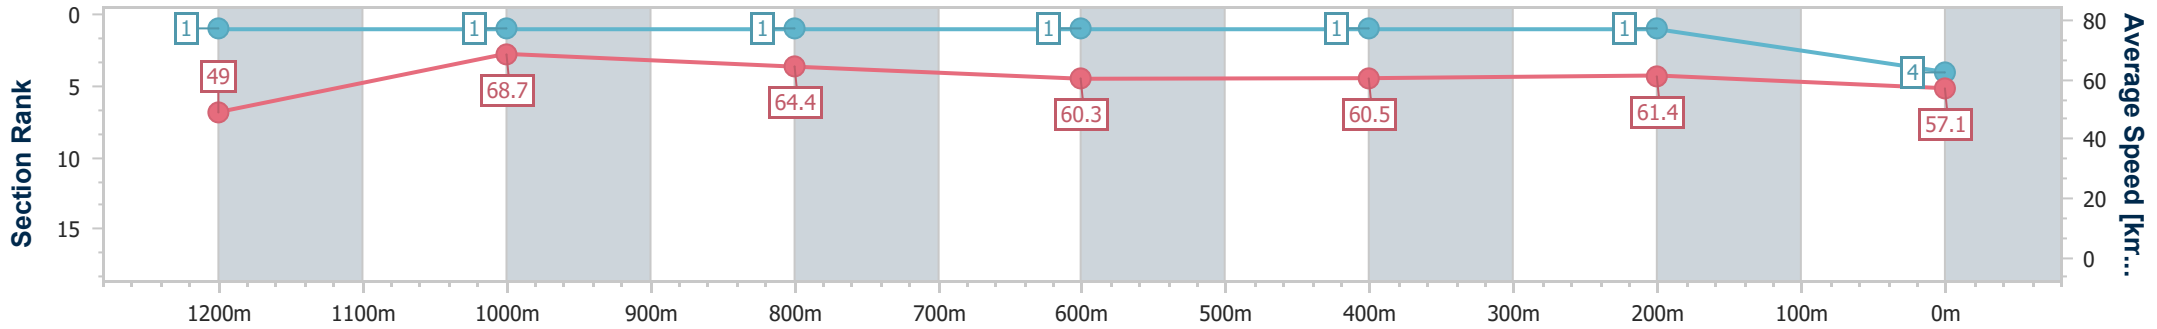

Horse/Jockey Name	Rockin' Artie
Final Rank	4
Fastest Section Time (Section)	0:10.49 (1200m)
Top Speed [km/h] (Section)	69.9 (1200m)
Race State	Finished

Doomben QLD Professional
Race 7: SKY RACING BENCHMARK 65 Handicap - 1350m
17 July 2024 - 16:07
Track Rating: Good 4, Weather: Fine, Rail Position: +8m Entire

BRISBANE
RACING CLUB

Section	Overall	1200m	1000m	800m	600m	400m	200m
Section Times	1:20.73 [4] (0:10.97)	1:09.76 [1] (0:10.49)	0:59.27 [1] (0:11.19)	0:48.08 [1] (0:11.95)	0:36.13 [1] (0:11.83)	0:24.30 [1] (0:11.67)	0:12.63 [1] (0:12.63)
Average Speed [km/h]	49.0	68.7	64.4	60.3	60.5	61.4	57.1
Top Speed [km/h]	66.1	69.9	68.4	61.2	61.3	62.8	61.4
Avg. Dist. to Rail [m]	9.2	4.4	0.5	0.3	1.1	1.6	1.1
Avg. Stride Freq. [Hz]	2.2	2.5	2.4	2.3	2.3	2.4	2.3
Avg. Stride Length [m]	6.0	7.7	7.6	7.3	7.2	7.0	6.8

- [ ] Ranking at each section and finish
- -.-.- No data available at this section
- NA No data available